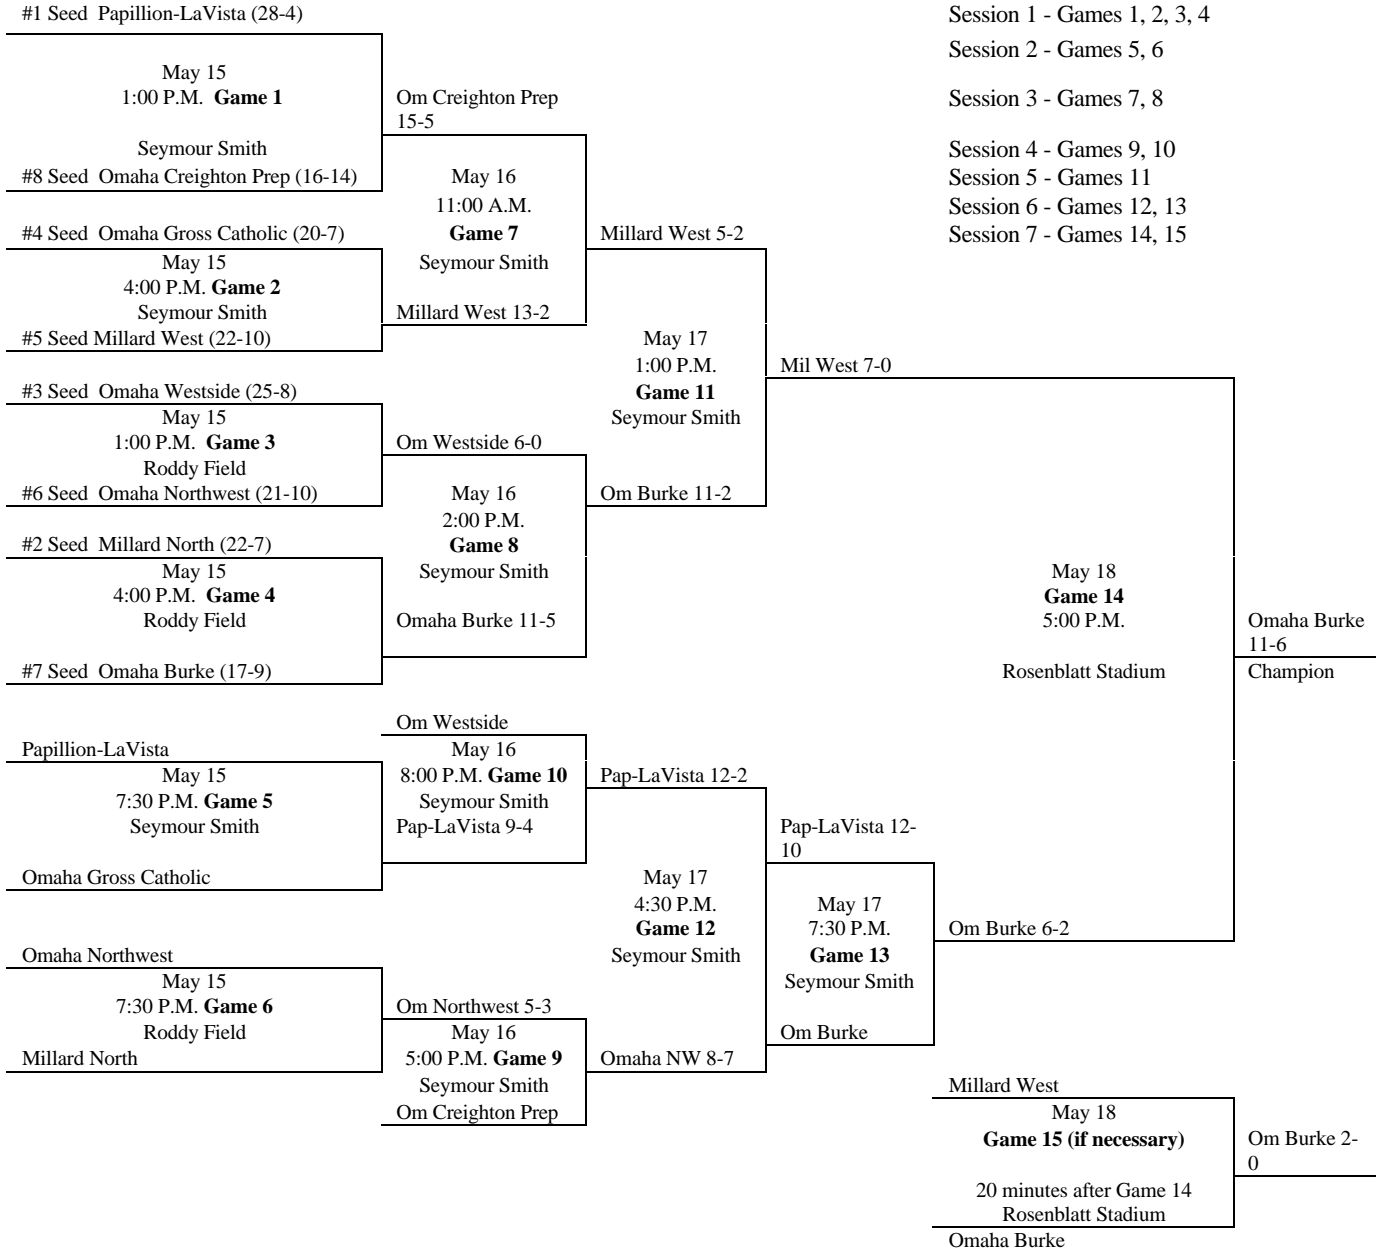

2000 STATE BASEBALL TOURNAMENT BRACKETS

Session 1 - Games 1, 2, 3, 4

Session 2 - Games 5, 6

Session 3 - Games 7, 8

Session 4 - Games 9, 10

Session 5 - Games 11

Session 6 - Games 12, 13

Session 7 - Games 14, 15