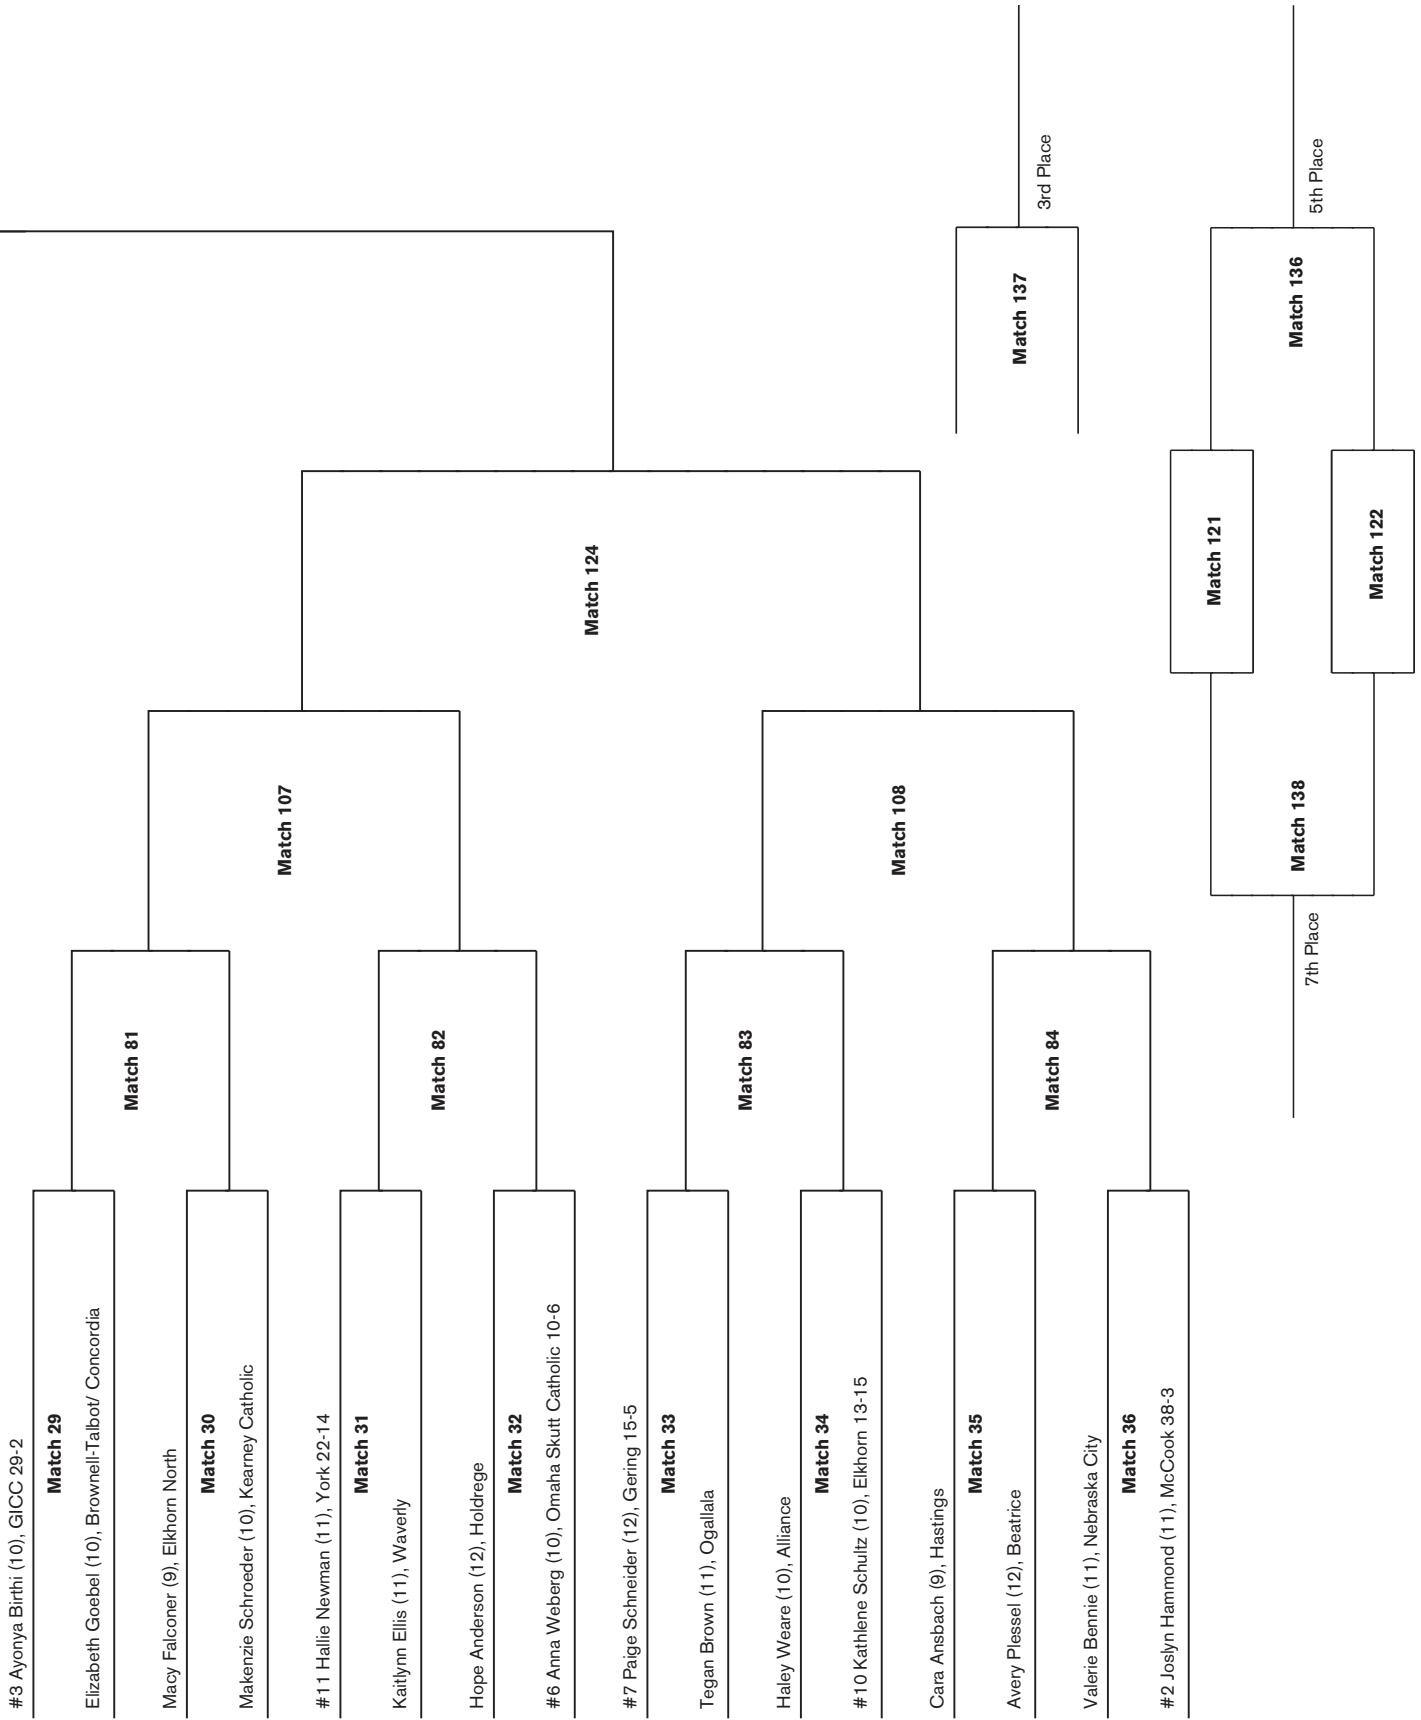

Class B #1 Doubles Bracket

#1 Ina Satpathy (10)/Paulina Giggenast (9), Omaha Duchesne Academy 25-1

Karina De La Torre (12)/
Mattison Wendt (12), South Sioux City

Match 3

Anna Jerabek (10)/Paylyn Larsen
(10), St. Paul