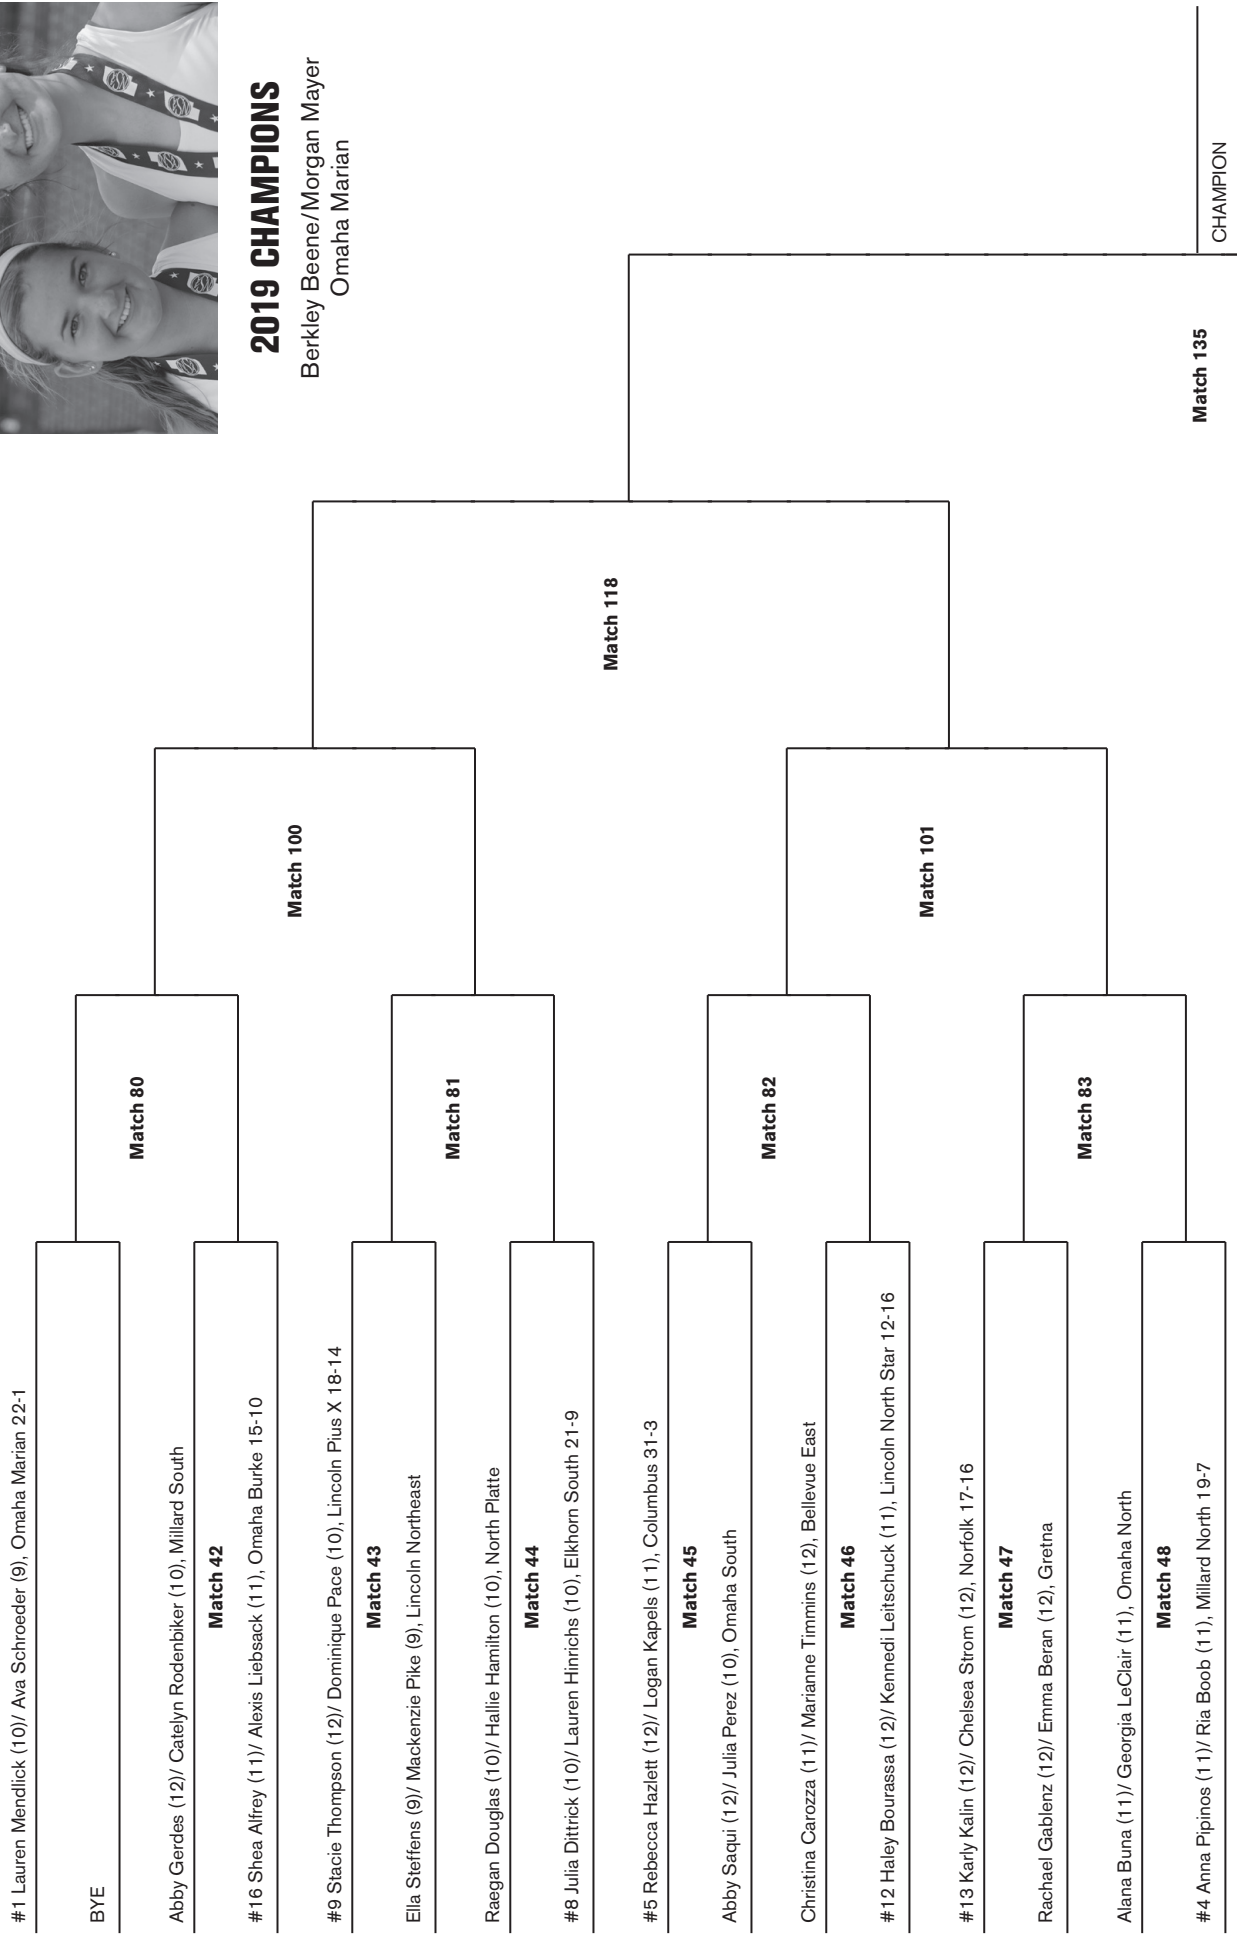

2019 CHAMPIONS

Berkley Beene/Morgan Mayer
Omaha Marian