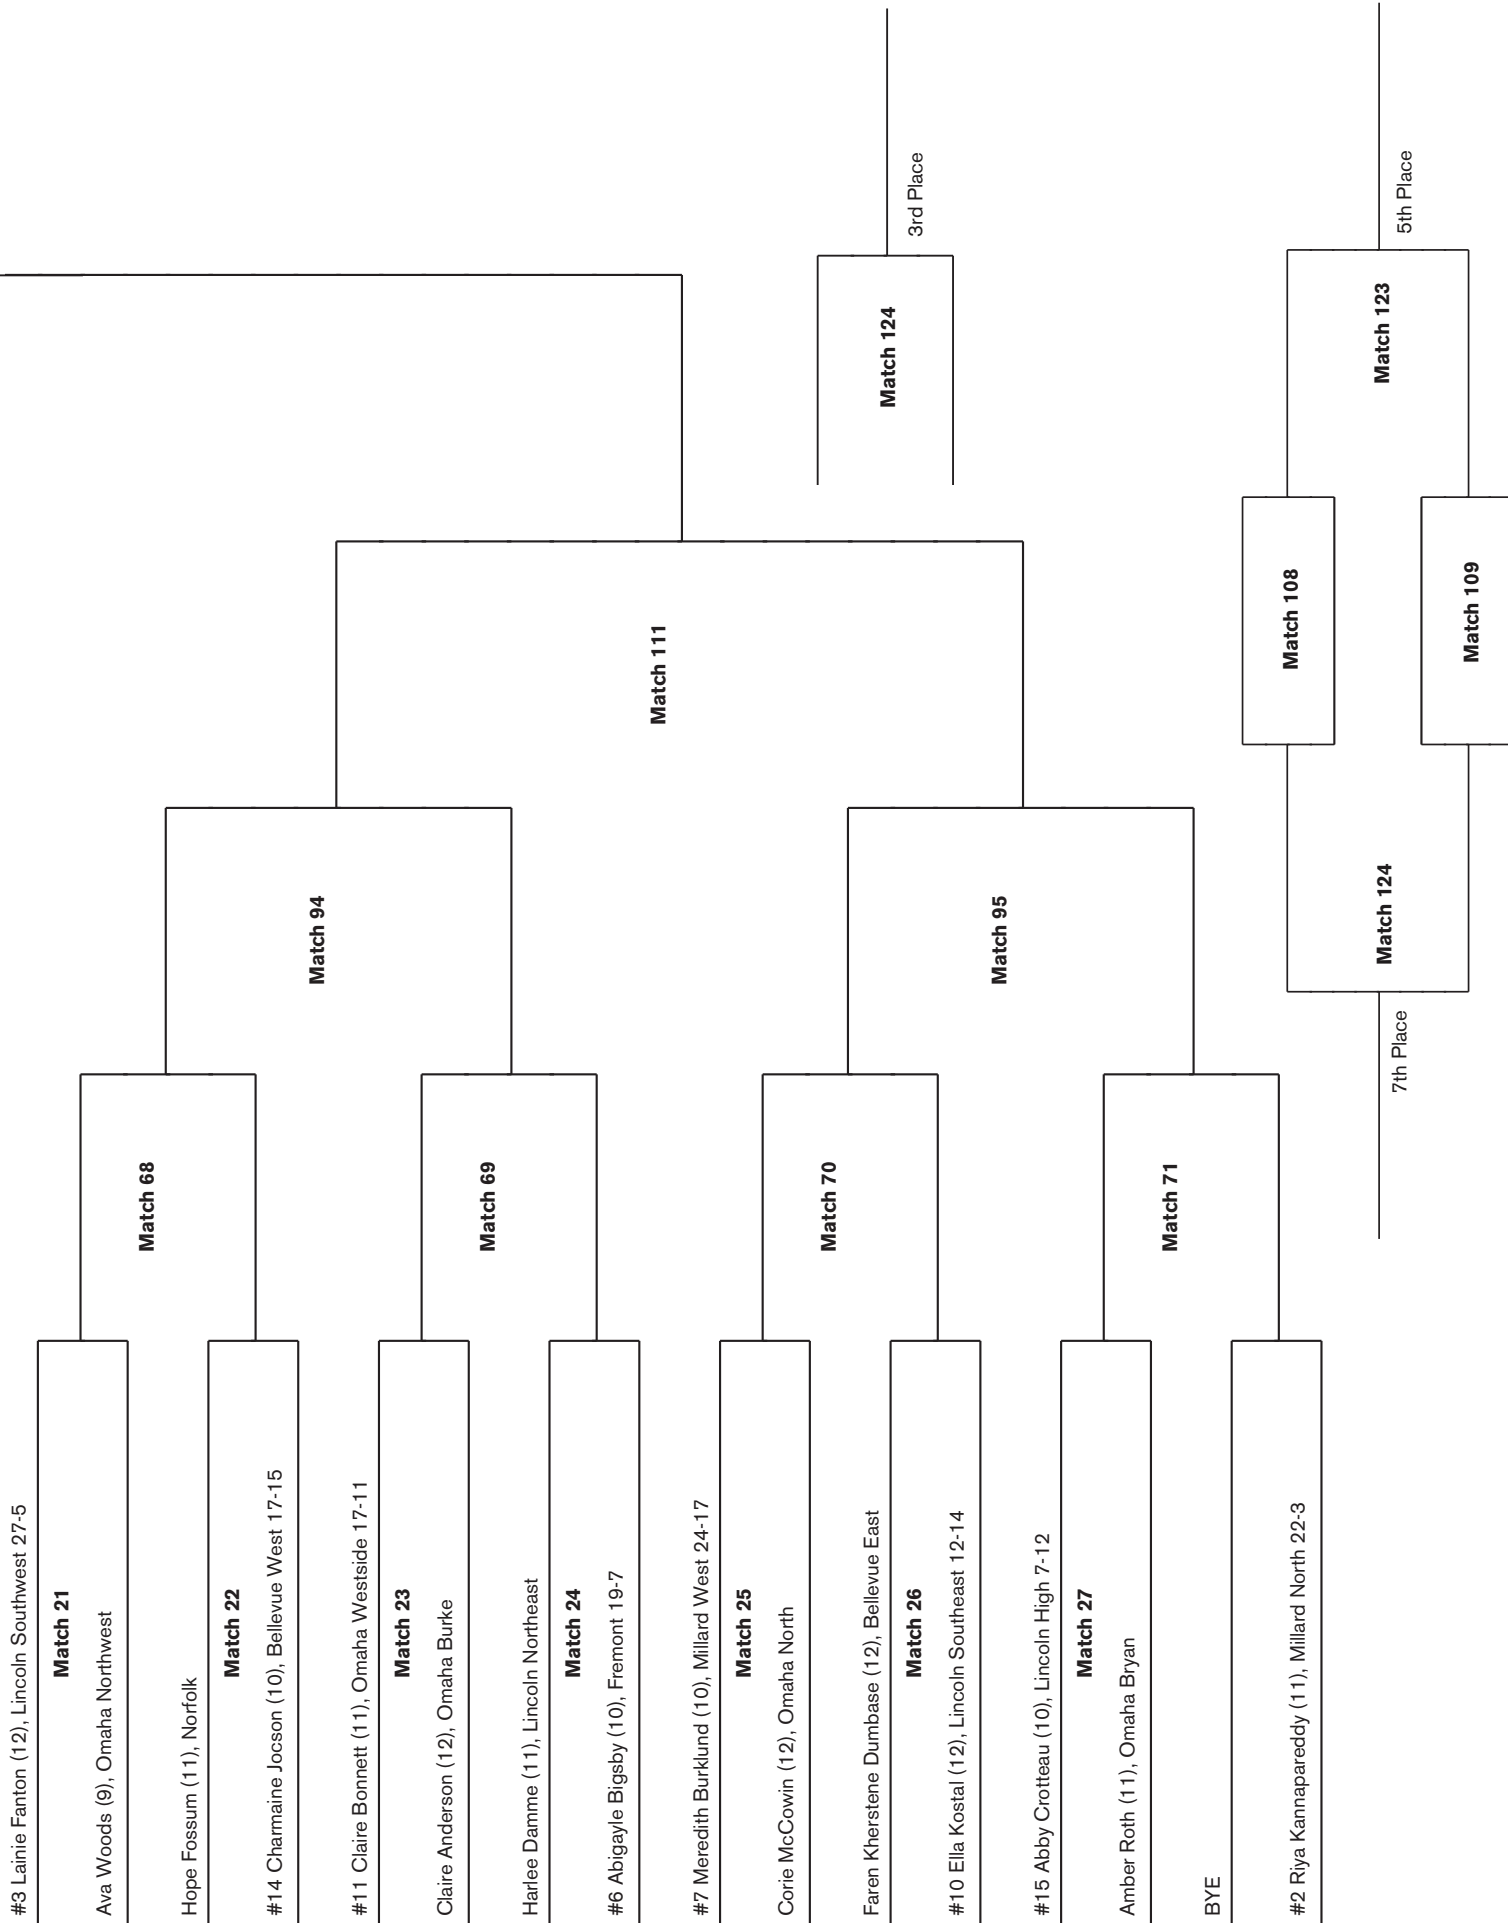

Match 110

Match 66

Match 93

Match 67

Match 133

2019 CHAMPION

Brooke Sailer
Lincoln East

CHAMPION