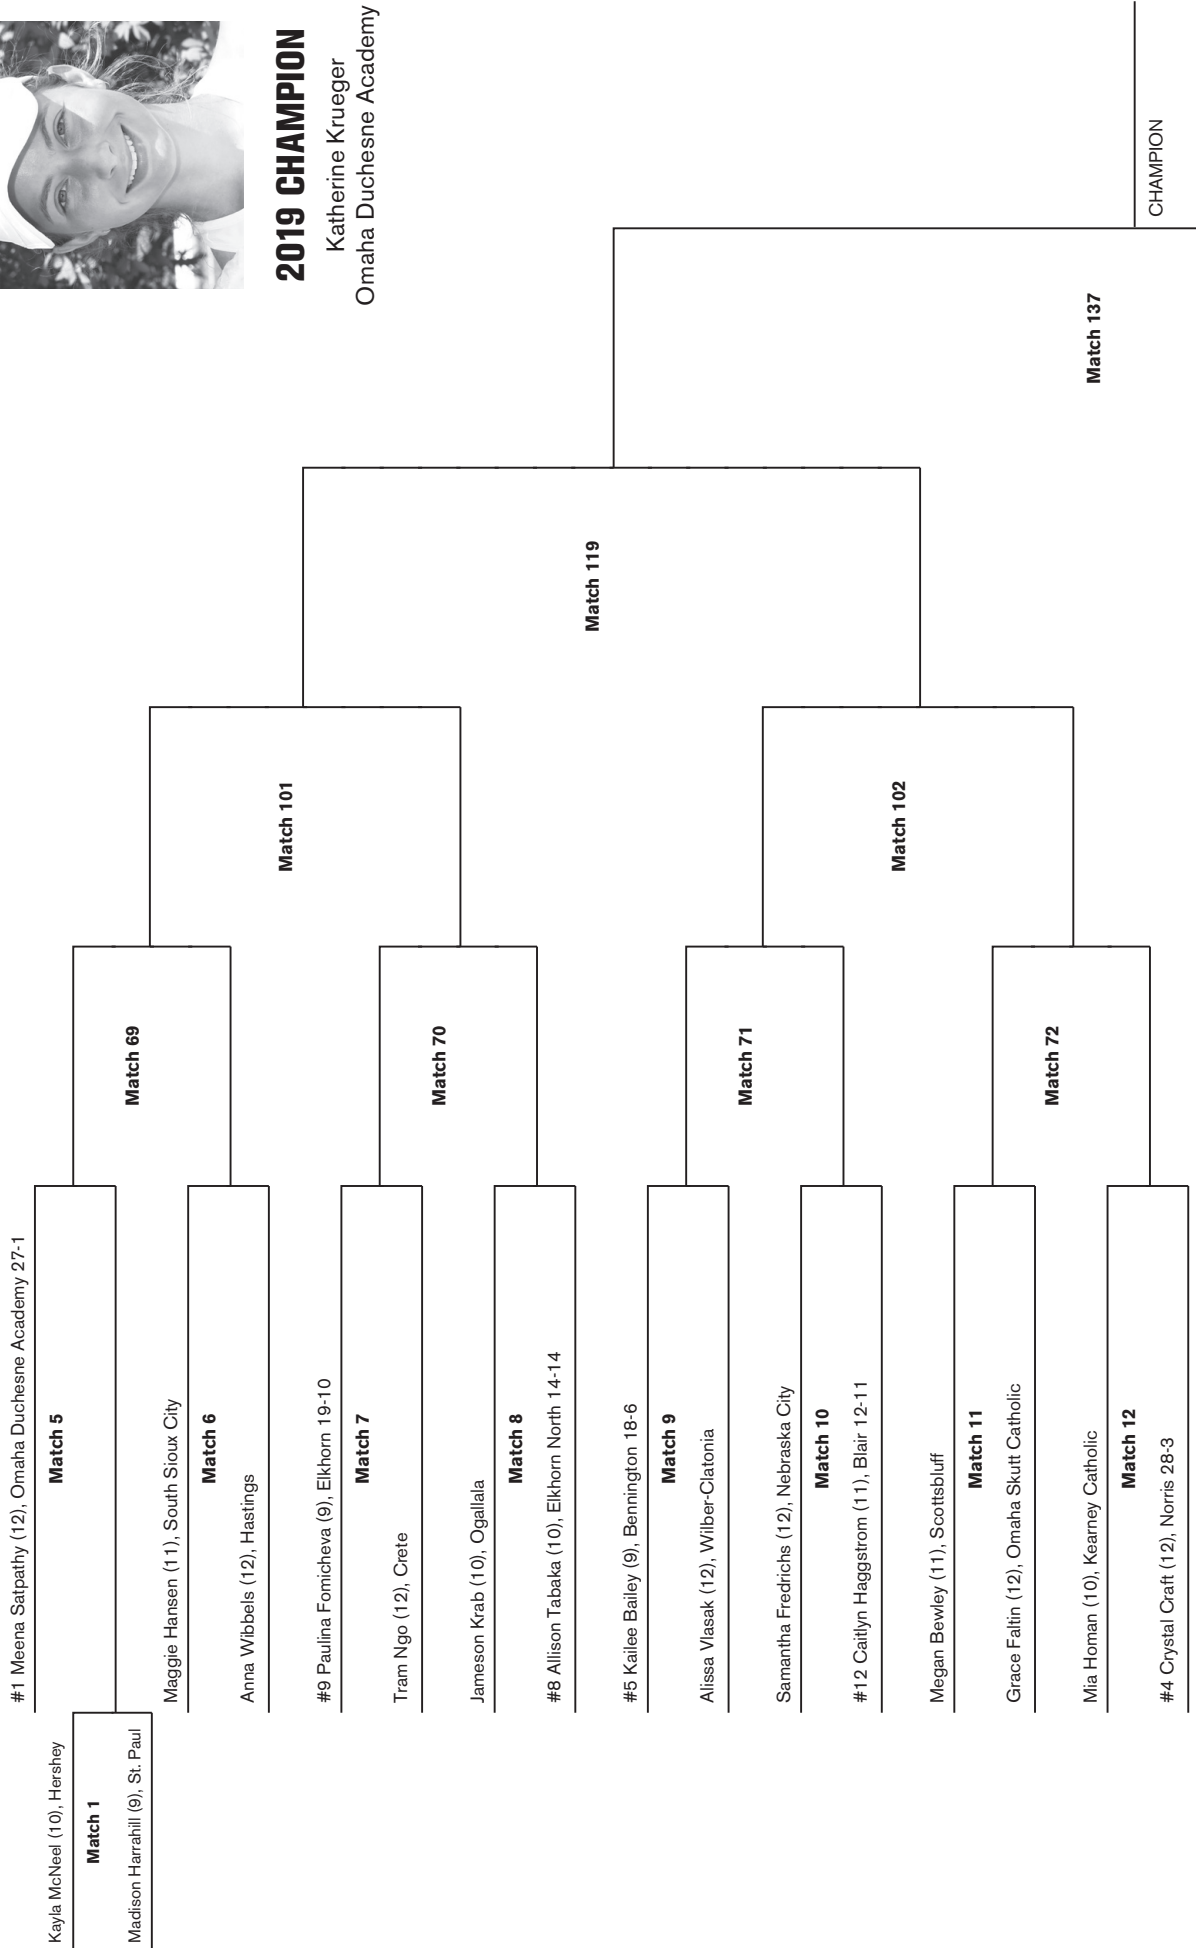

2019 CHAMPION

Katherine Krueger
Omaha Duchesne Academy