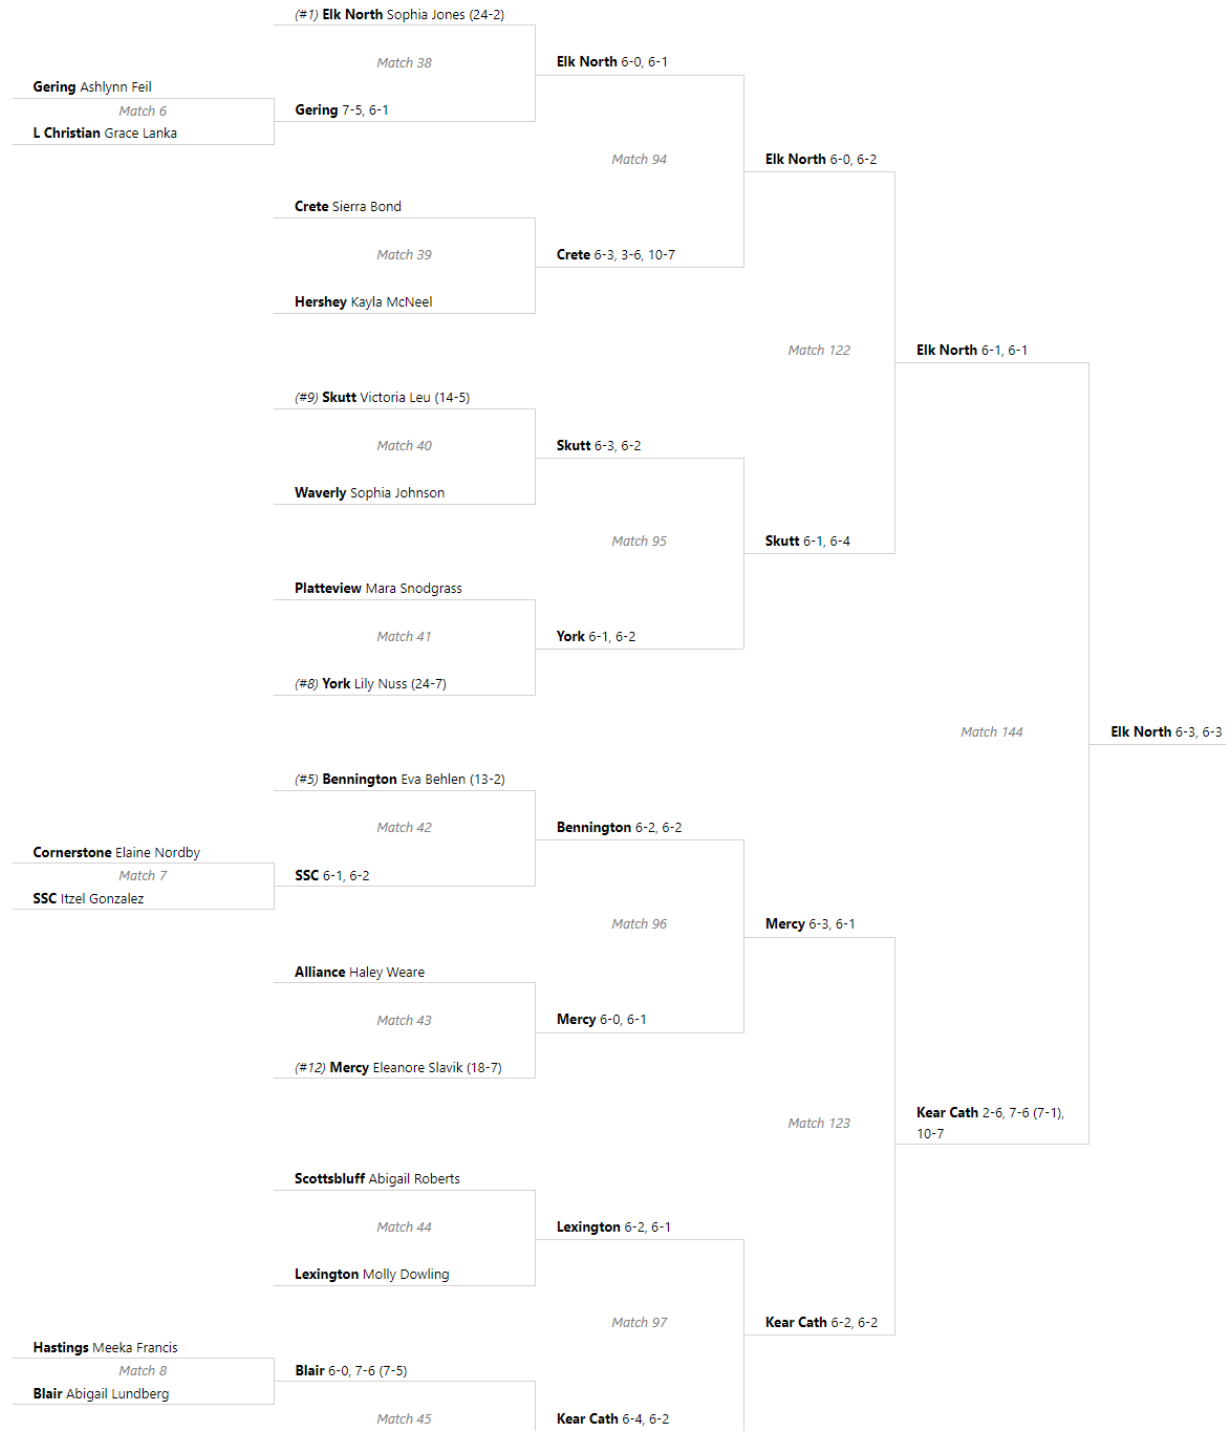

Class B #2 Singles