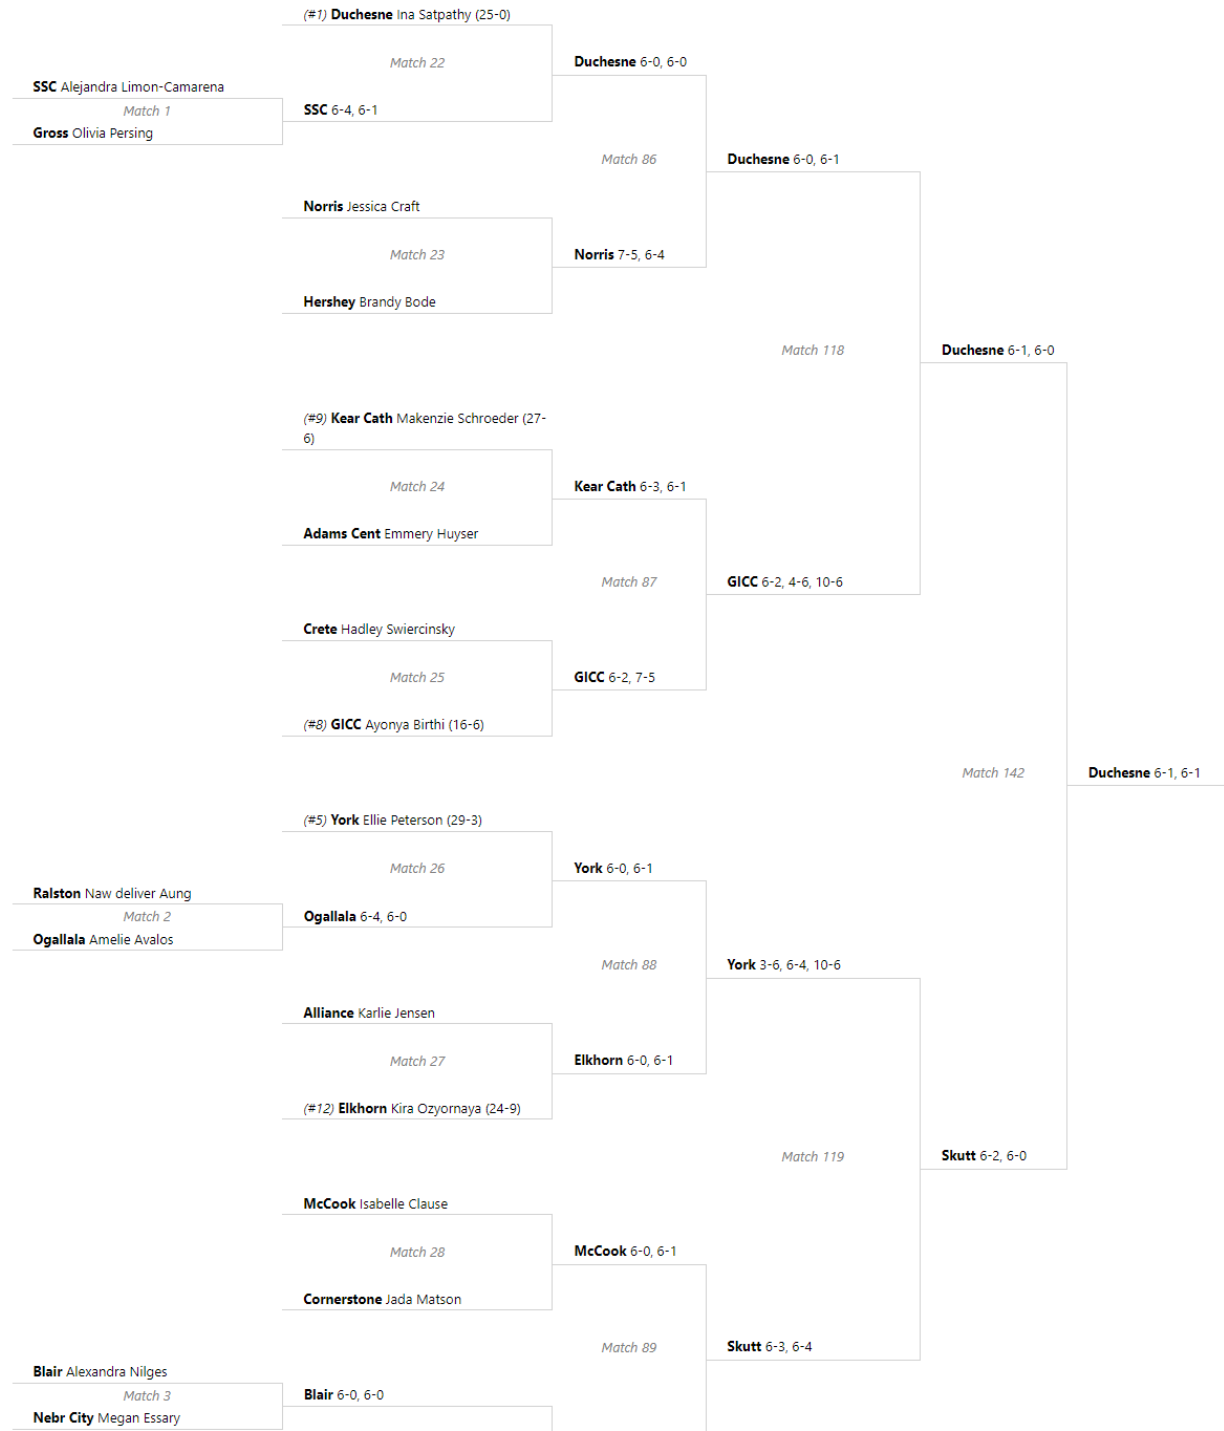

Omaha Gross Catholic	2.000
Alliance	0.000
Beatrice	0.000
Blair	0.000
Gering	0.000
Hershey	0.000
Holdrege	0.000
Omaha Roncalli Catholic	0.000
Waverly	0.000
Wilber-Clatonia	0.000

Class B #1 Singles