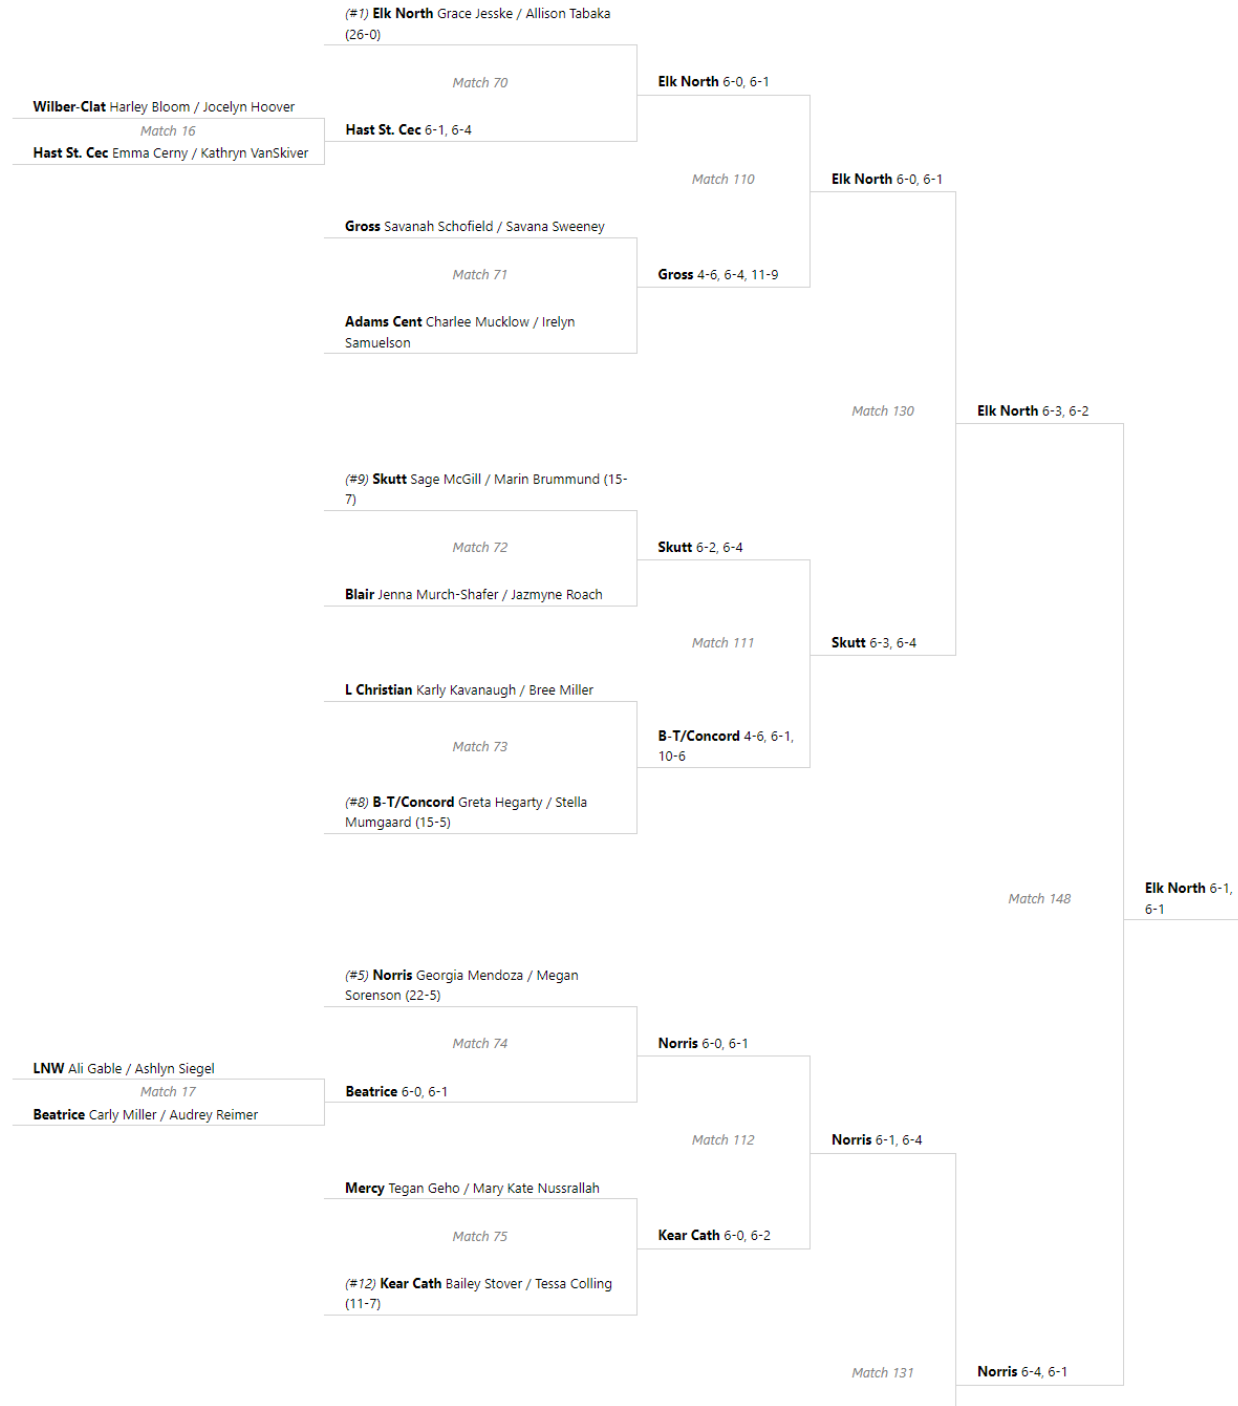

Class B #2 Doubles