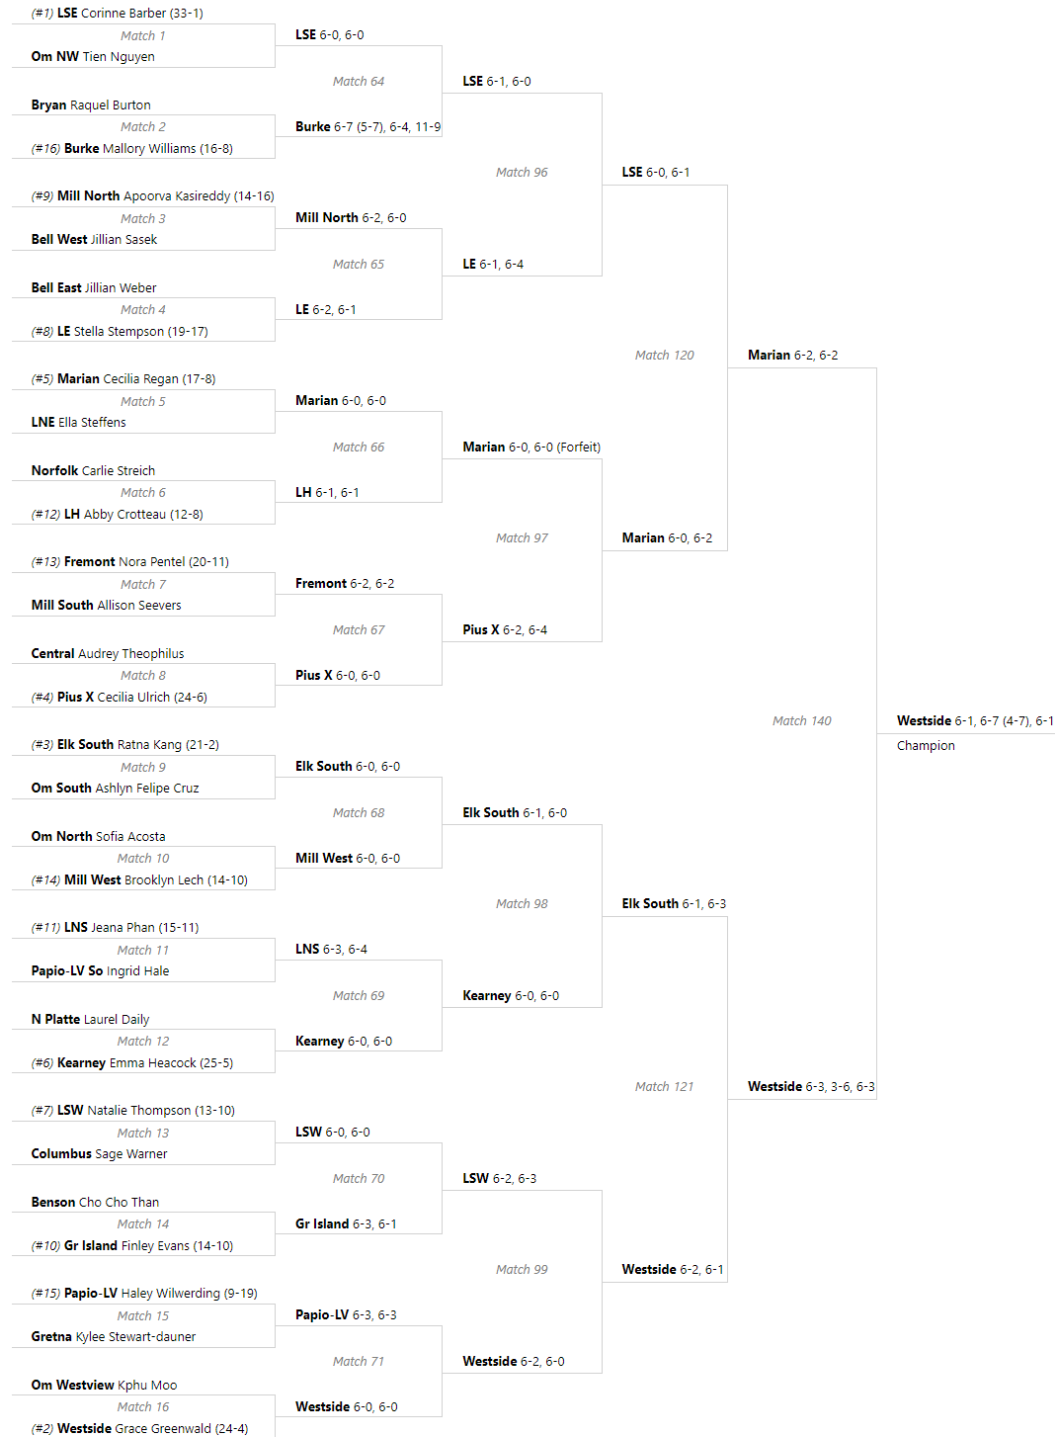

Lincoln Northeast	0.000
Millard South	0.000
Omaha Benson	0.000
Omaha Bryan	0.000
Omaha Central	0.000
Omaha North	0.000
Omaha Northwest	0.000
Omaha South	0.000
Papillion-LaVista South	0.000

Class A #1 Singles