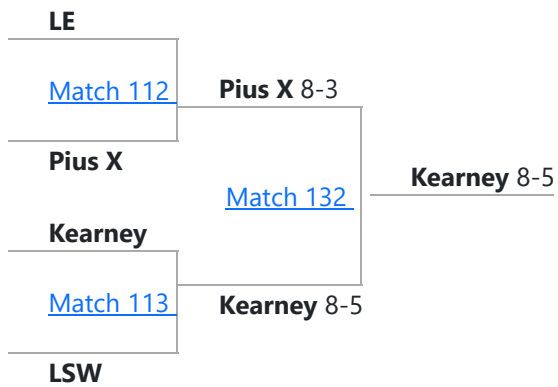

Bracket for Class A #1 Singles (5th thru 8th Place)