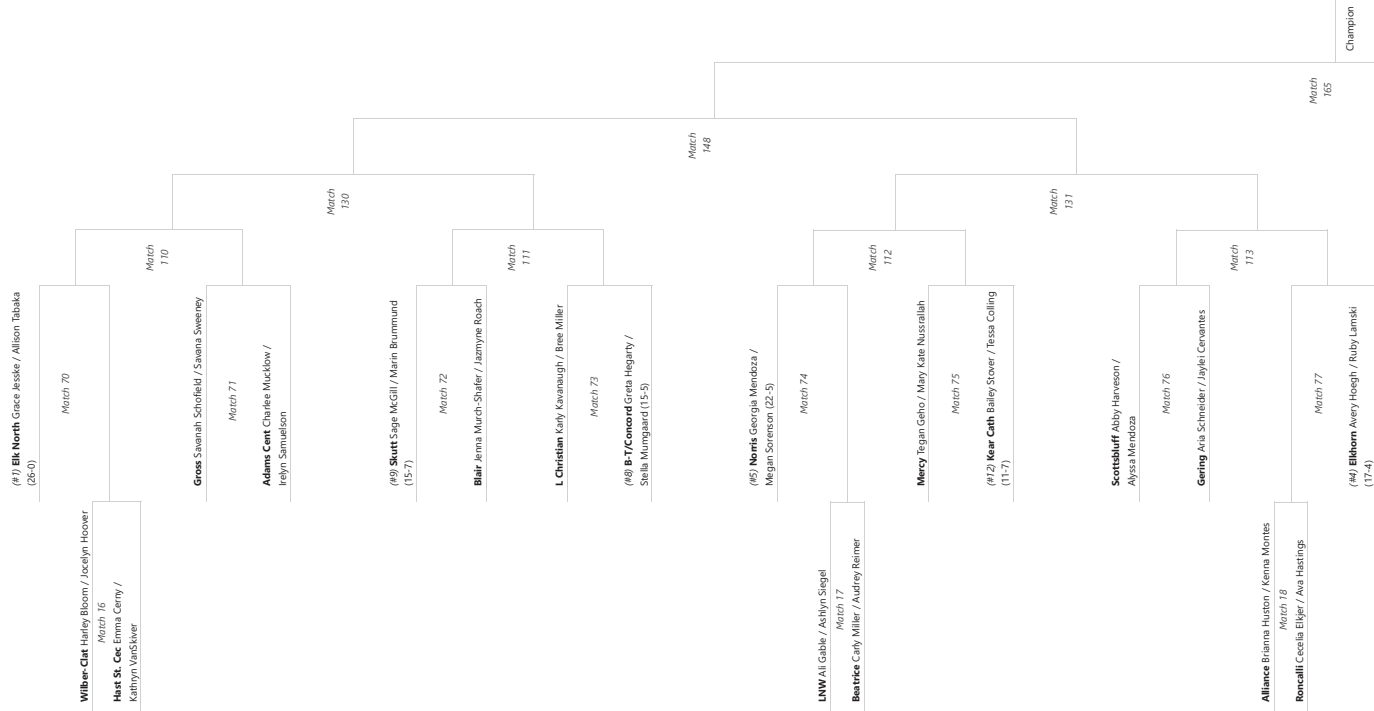

## 2022 CHAMPIONS

Allie Tabaka/Grace Jeske  
Elkhorn North

(#3) **GACC** Avery Kelly / Madelyn Weyers (23-3)

**Nabr City** Lucy Cheney / Jada Lyons  
Match 19  
**Hokiere** Claire Hudson / Lexie Wright

Match 78