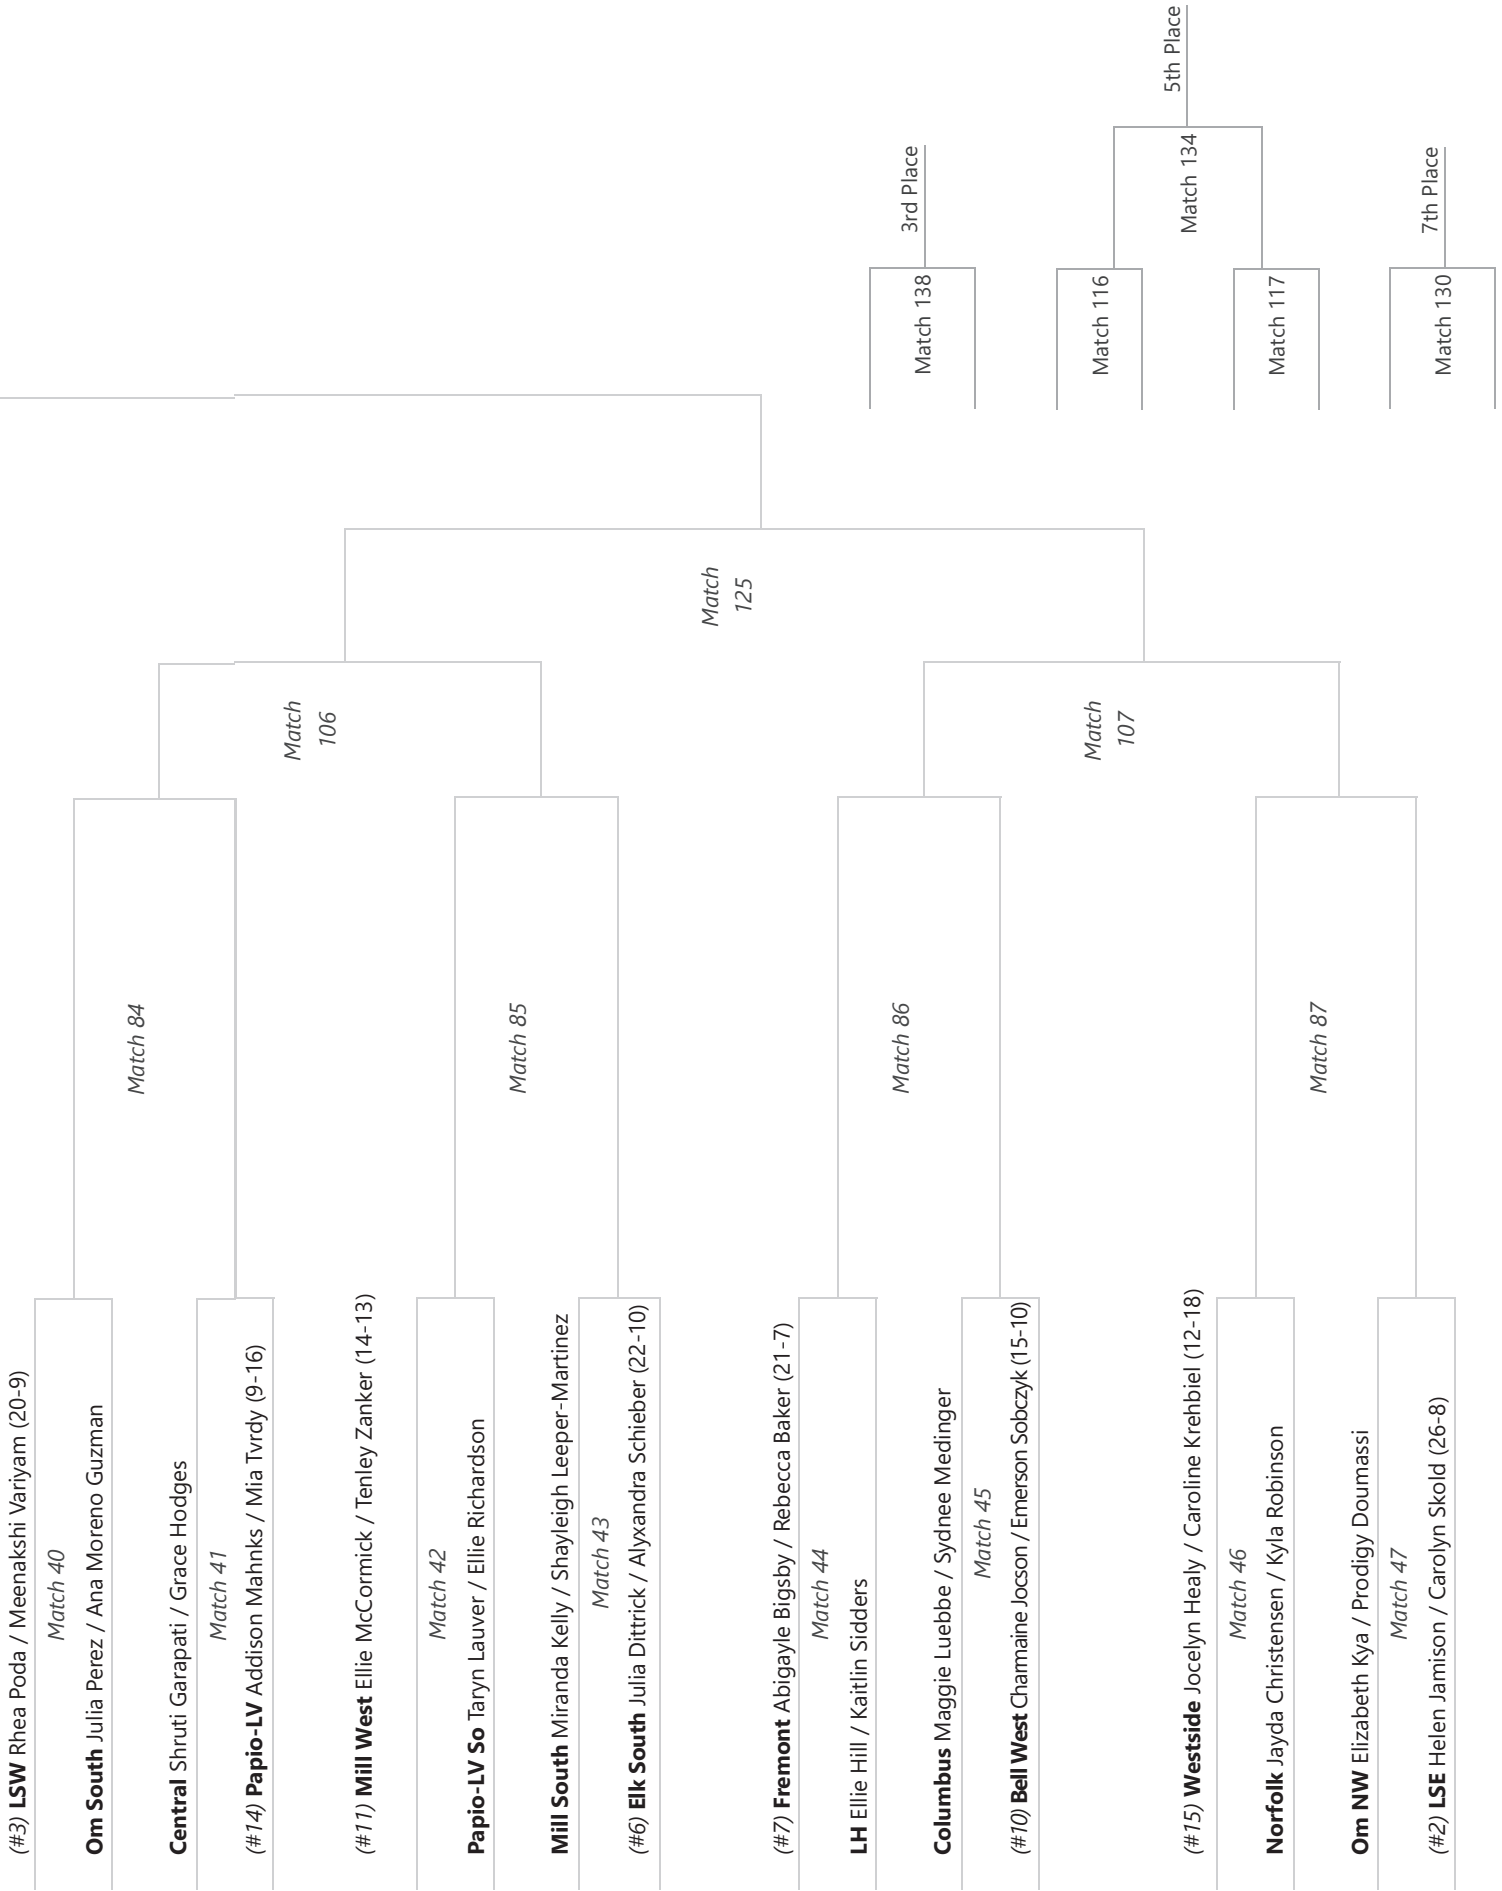

## 2022 CHAMPIONS

Grace Bartolomoe/Ella Dean  
Lincoln Southwest

(#3) **LSW** Rhea Poda / Meenakshi Variyam (20-9)

Match 40

**Om South** Julia Perez / Ana Moreno Guzman

Match 84

**Central** Shruti Garapati / Grace Hodges