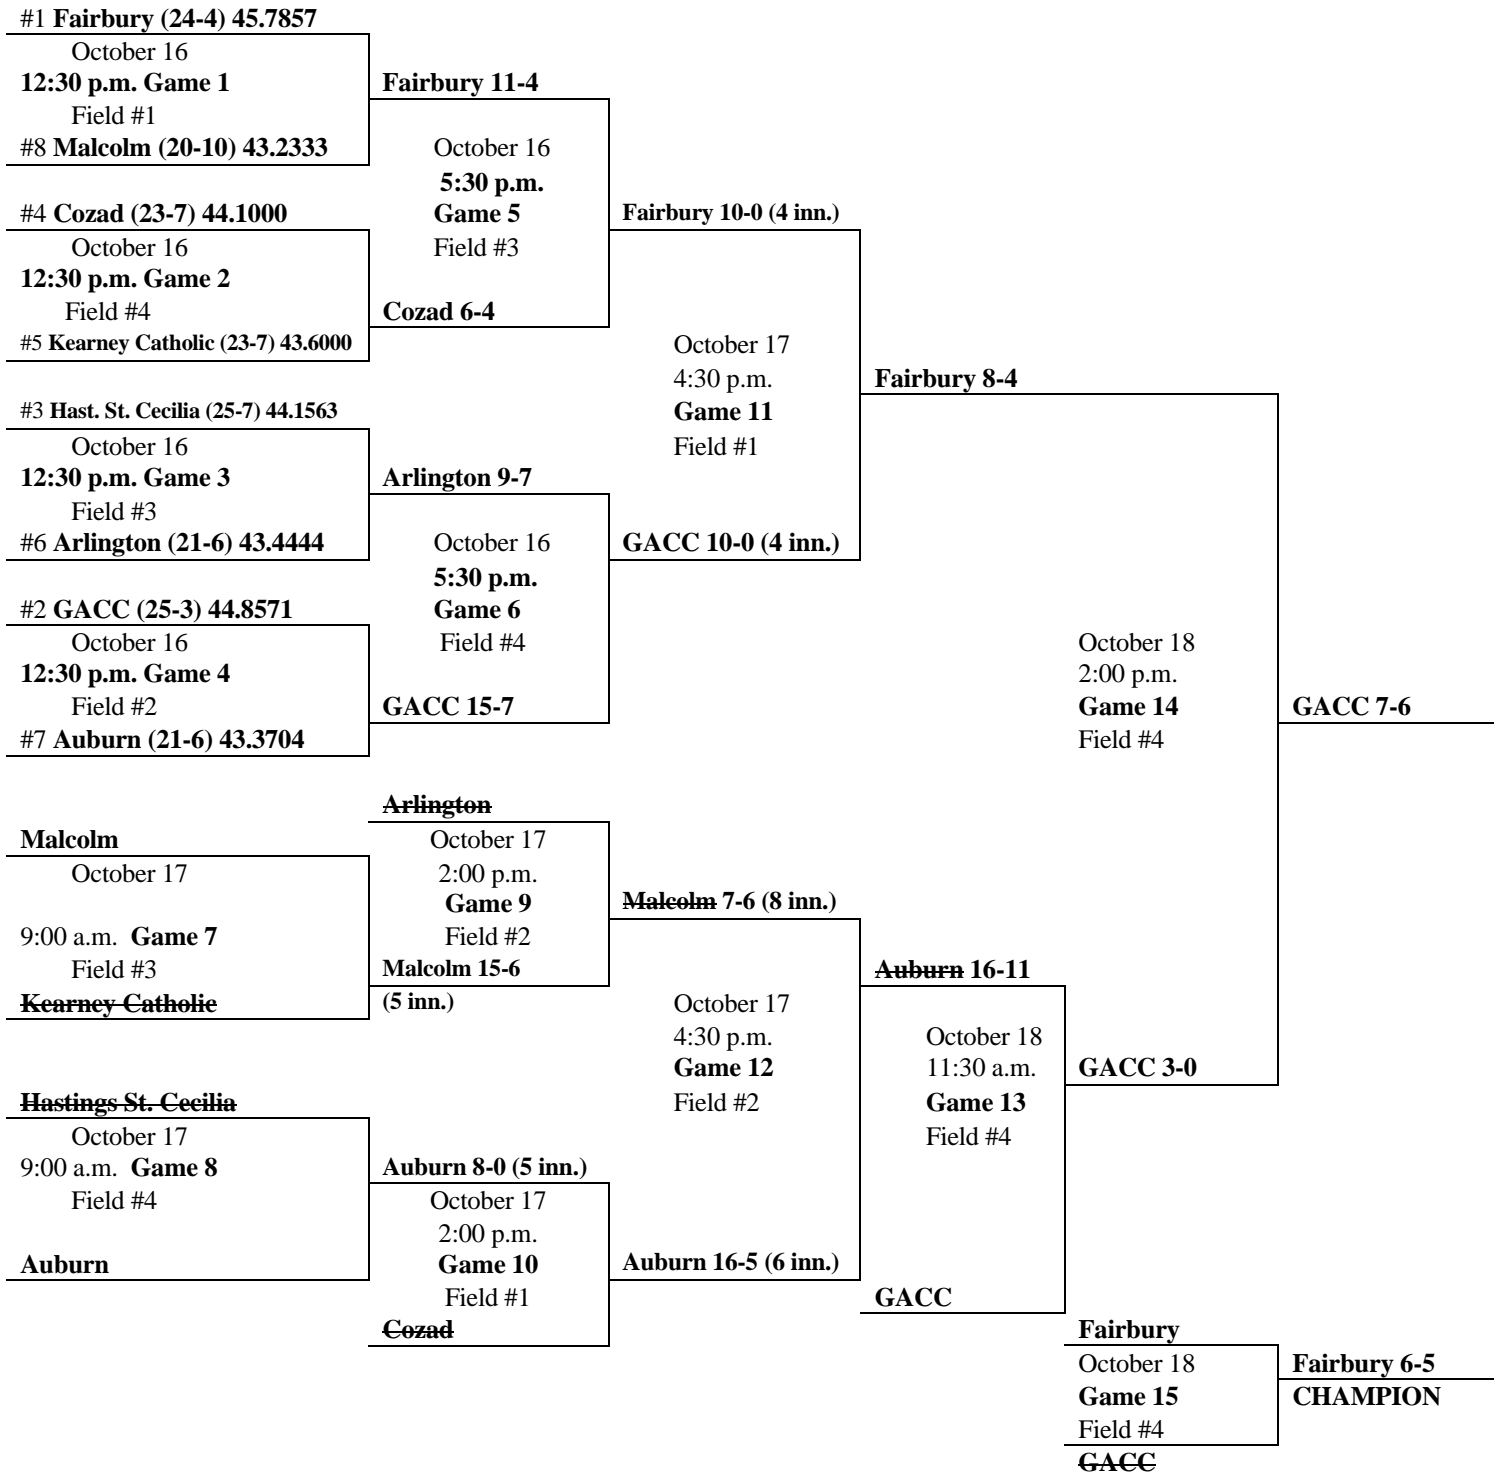

**2019 STATE SOFTBALL CHAMPIONSHIP BRACKETS
CLASS C**

If Needed
30 Minutes after
conclusion of
Game #14