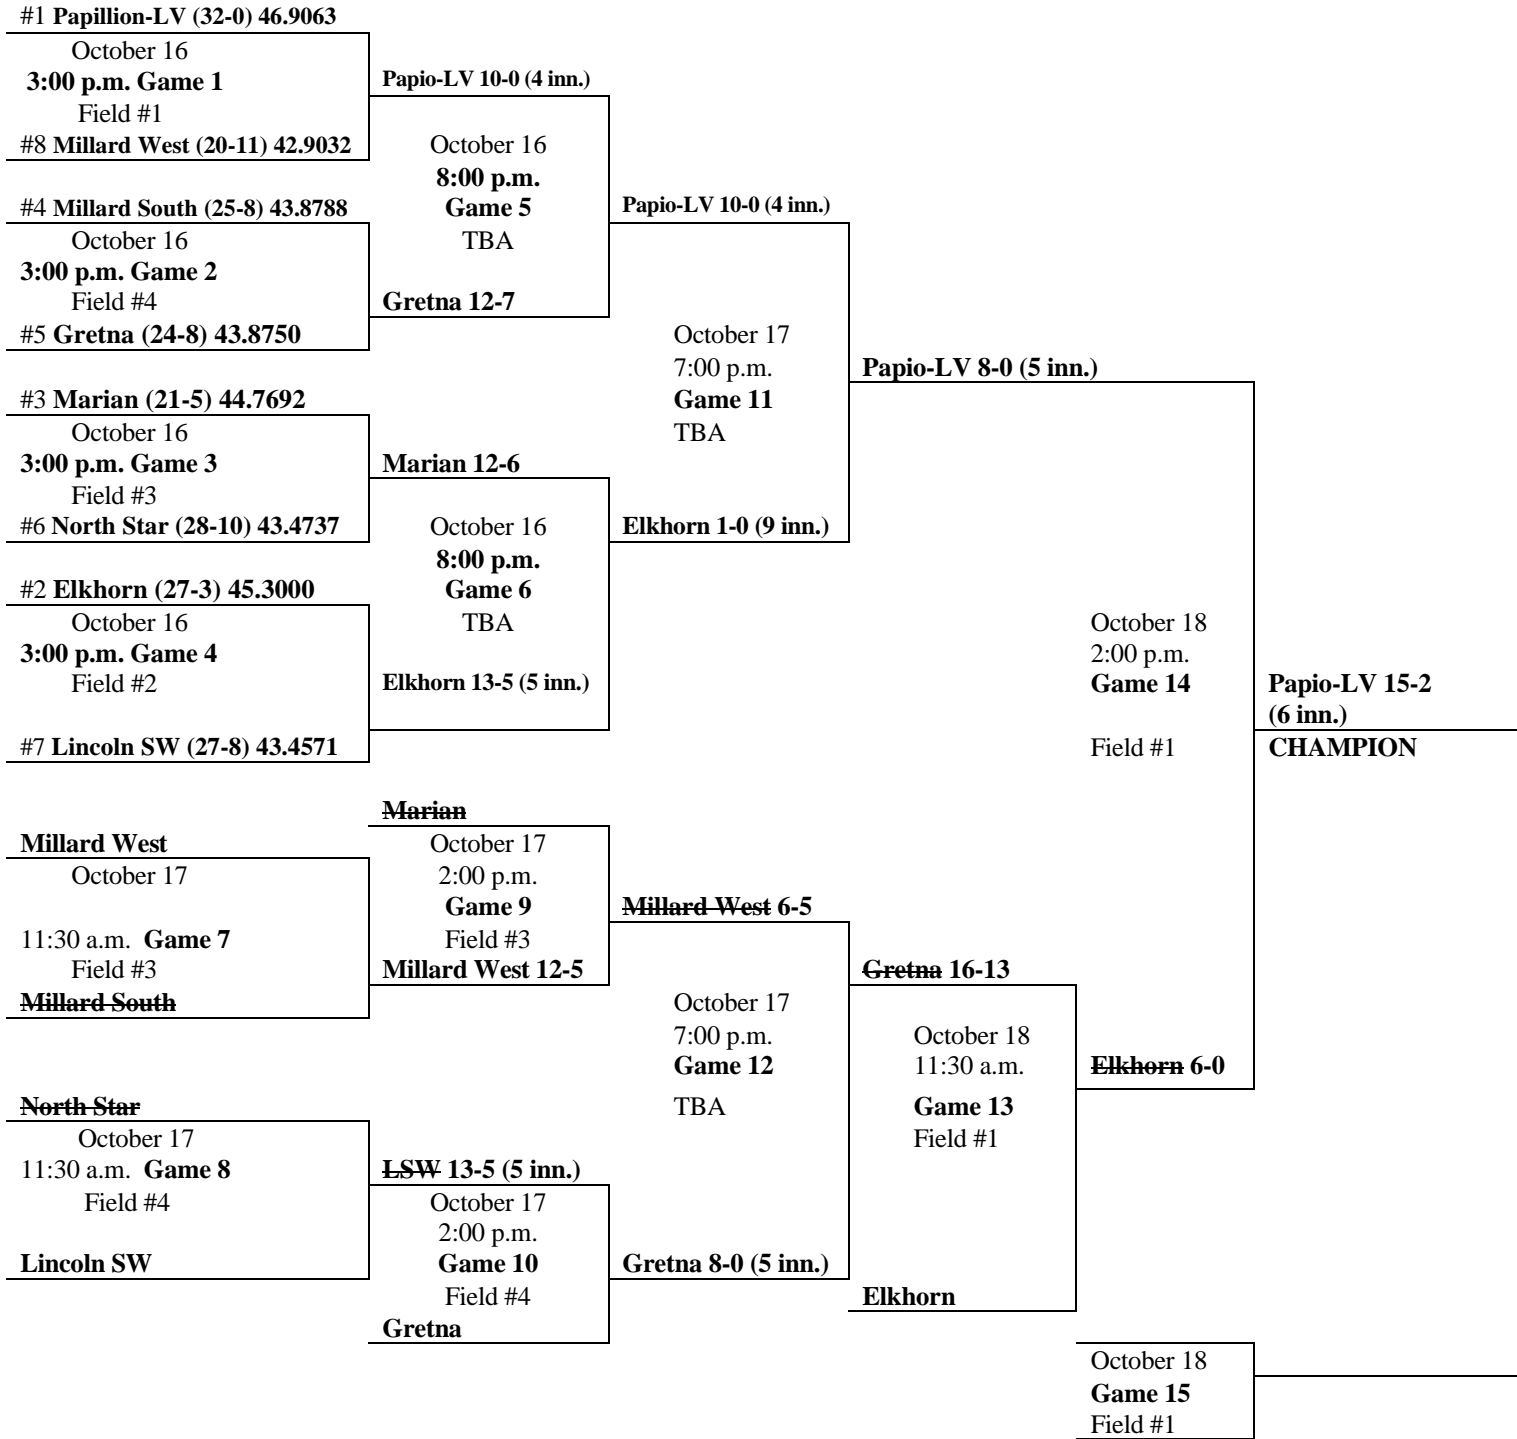

2019 STATE SOFTBALL CHAMPIONSHIP BRACKETS
CLASS A

If Needed
30 Minutes after
conclusion of
Game #14

**2019 STATE SOFTBALL CHAMPIONSHIP BRACKETS
CLASS B**

#1 Skutt Catholic (27-2) 46.6552

October 16
10:00 a.m. Game 1
Field #1
#8 Seward (20-13) 42.3939

Seward 7-1

October 16
**5:30 p.m.
Game 5**
Field #2

#4 Wayne (30-3) 45.1515

October 16
10:00 a.m. Game 2
Field #4
#5 Hastings (28-7) 43.9714

Wayne 4-0

Wayne 8-0 (5 inn.)

October 17
4:30 p.m.
Game 11
Field #3

Beatrice 4-0

Beatrice 1-0

October 18
2:00 p.m.
Game 14
Field #2

Wayne 6-1

Crete

Skutt Catholic

October 17
9:00 a.m. **Game 7**
Field #1
Hastings

October 17
11:30 a.m.
Game 9
Field #1

Norris 9-3 (8 inn.)

October 17
11:30 a.m.
Game 10
Field #2
Seward

Seward 11-2 (5 inn.)

Wayne

Beatrice

October 18
Game 15
Field #2
Wayne

**Wayne 5-3
CHAMPION**

If Needed
30 Minutes after
conclusion of Game
#14