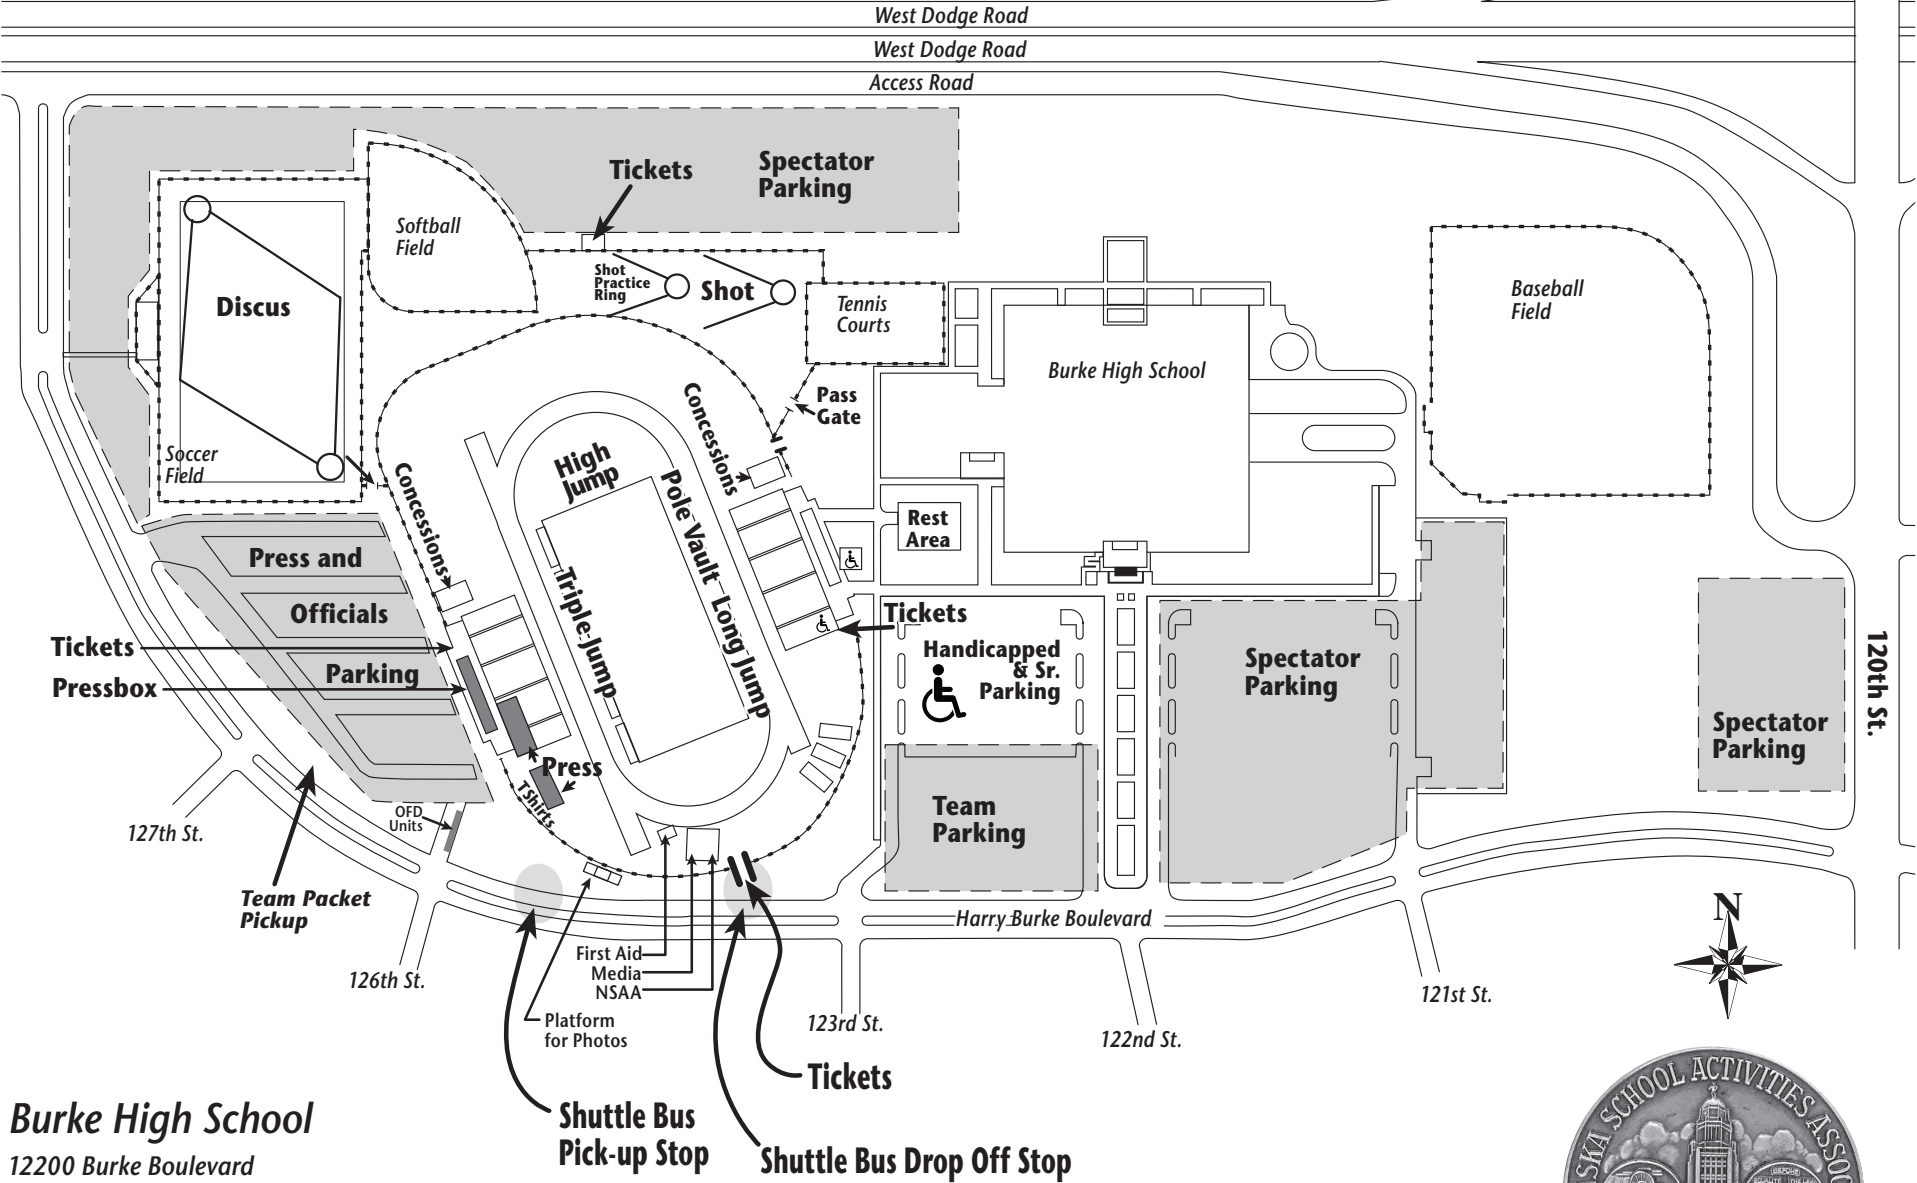

Nebraska State Track & Field Meet

Burke High School
12200 Burke Boulevard

2024
24634