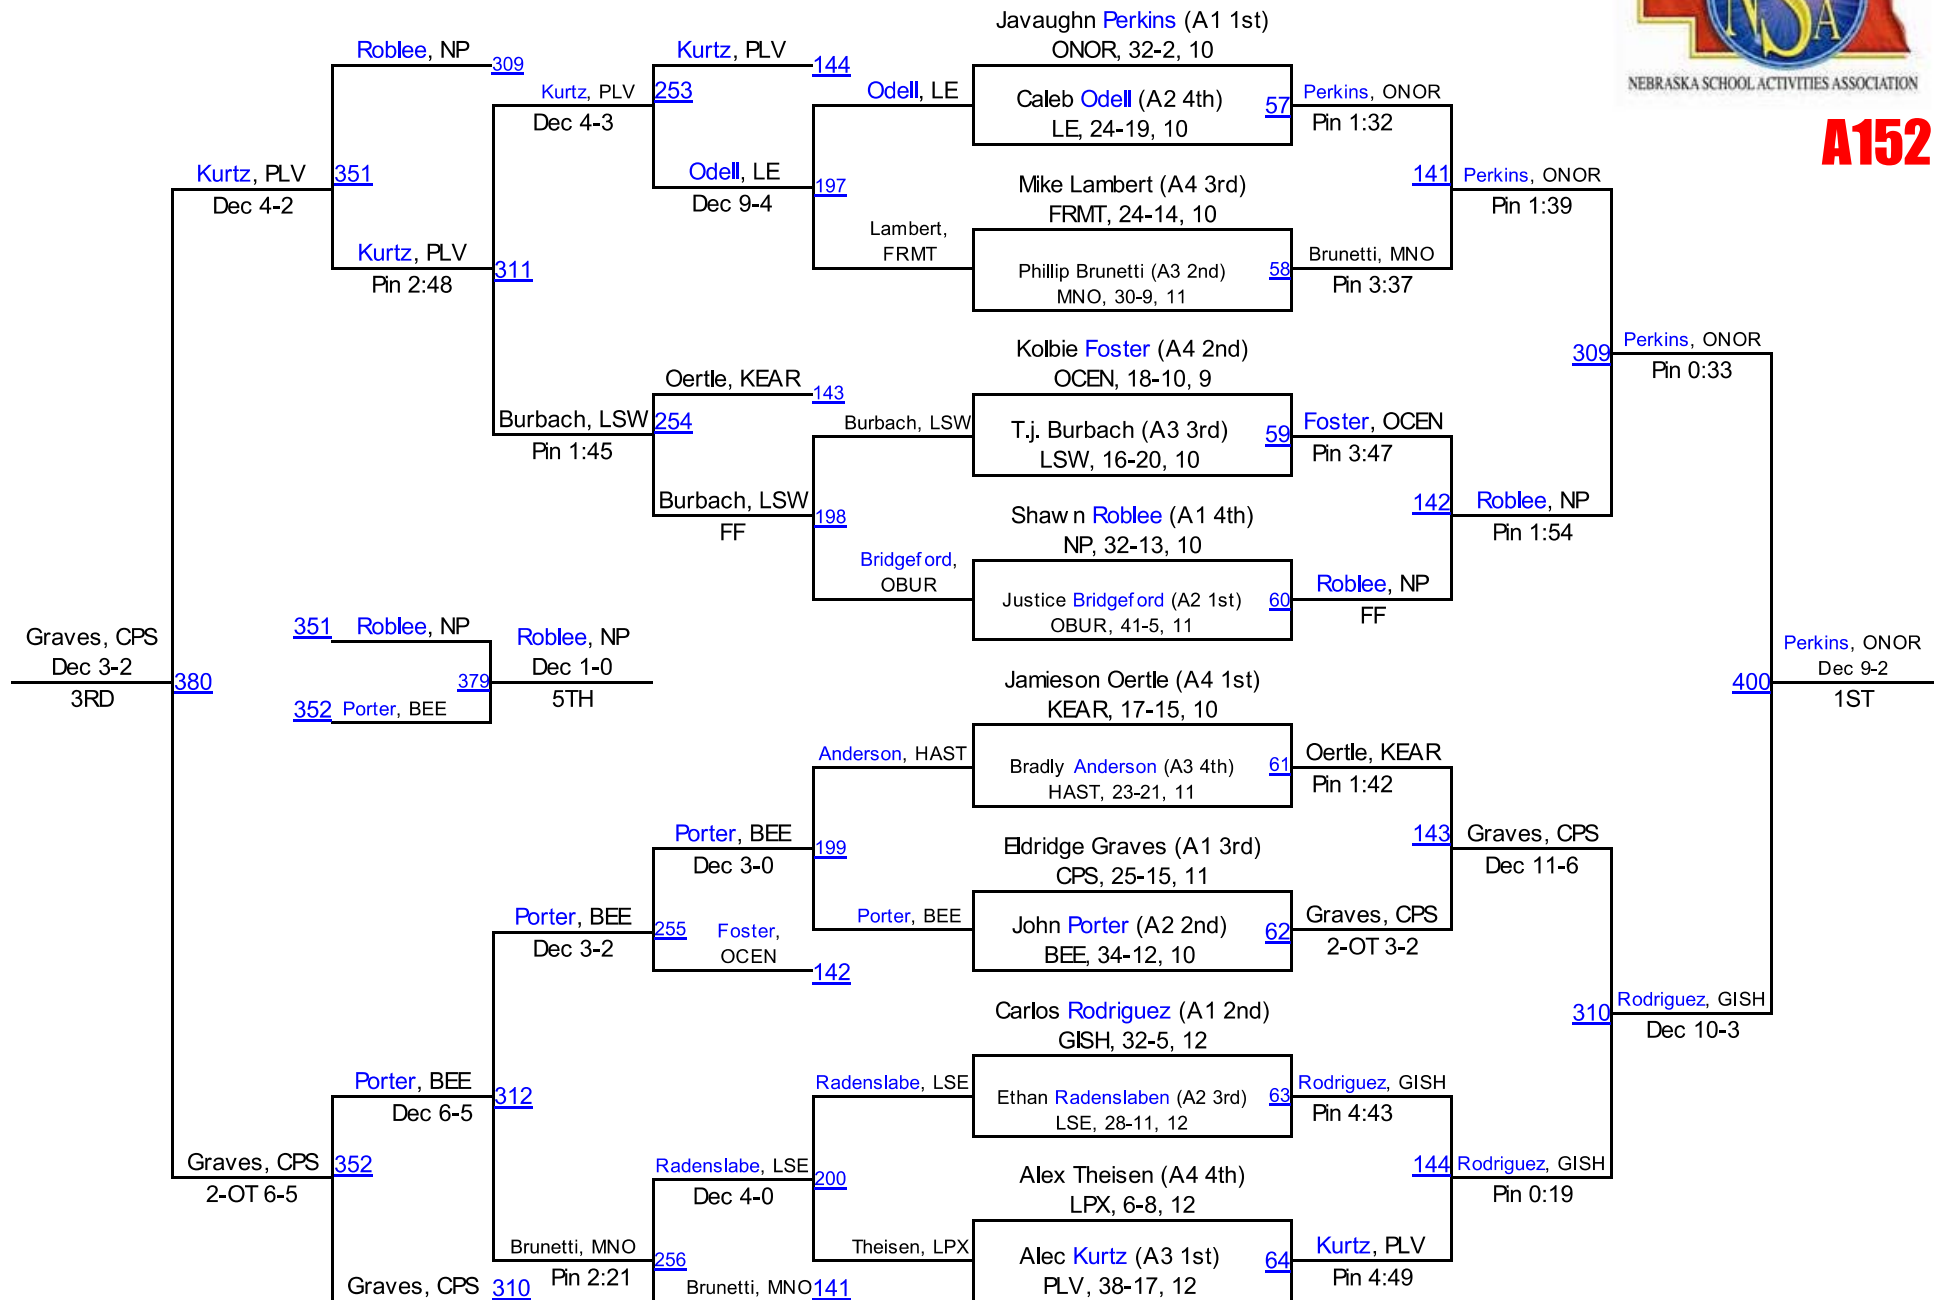

2012 NSAA Championships

A152