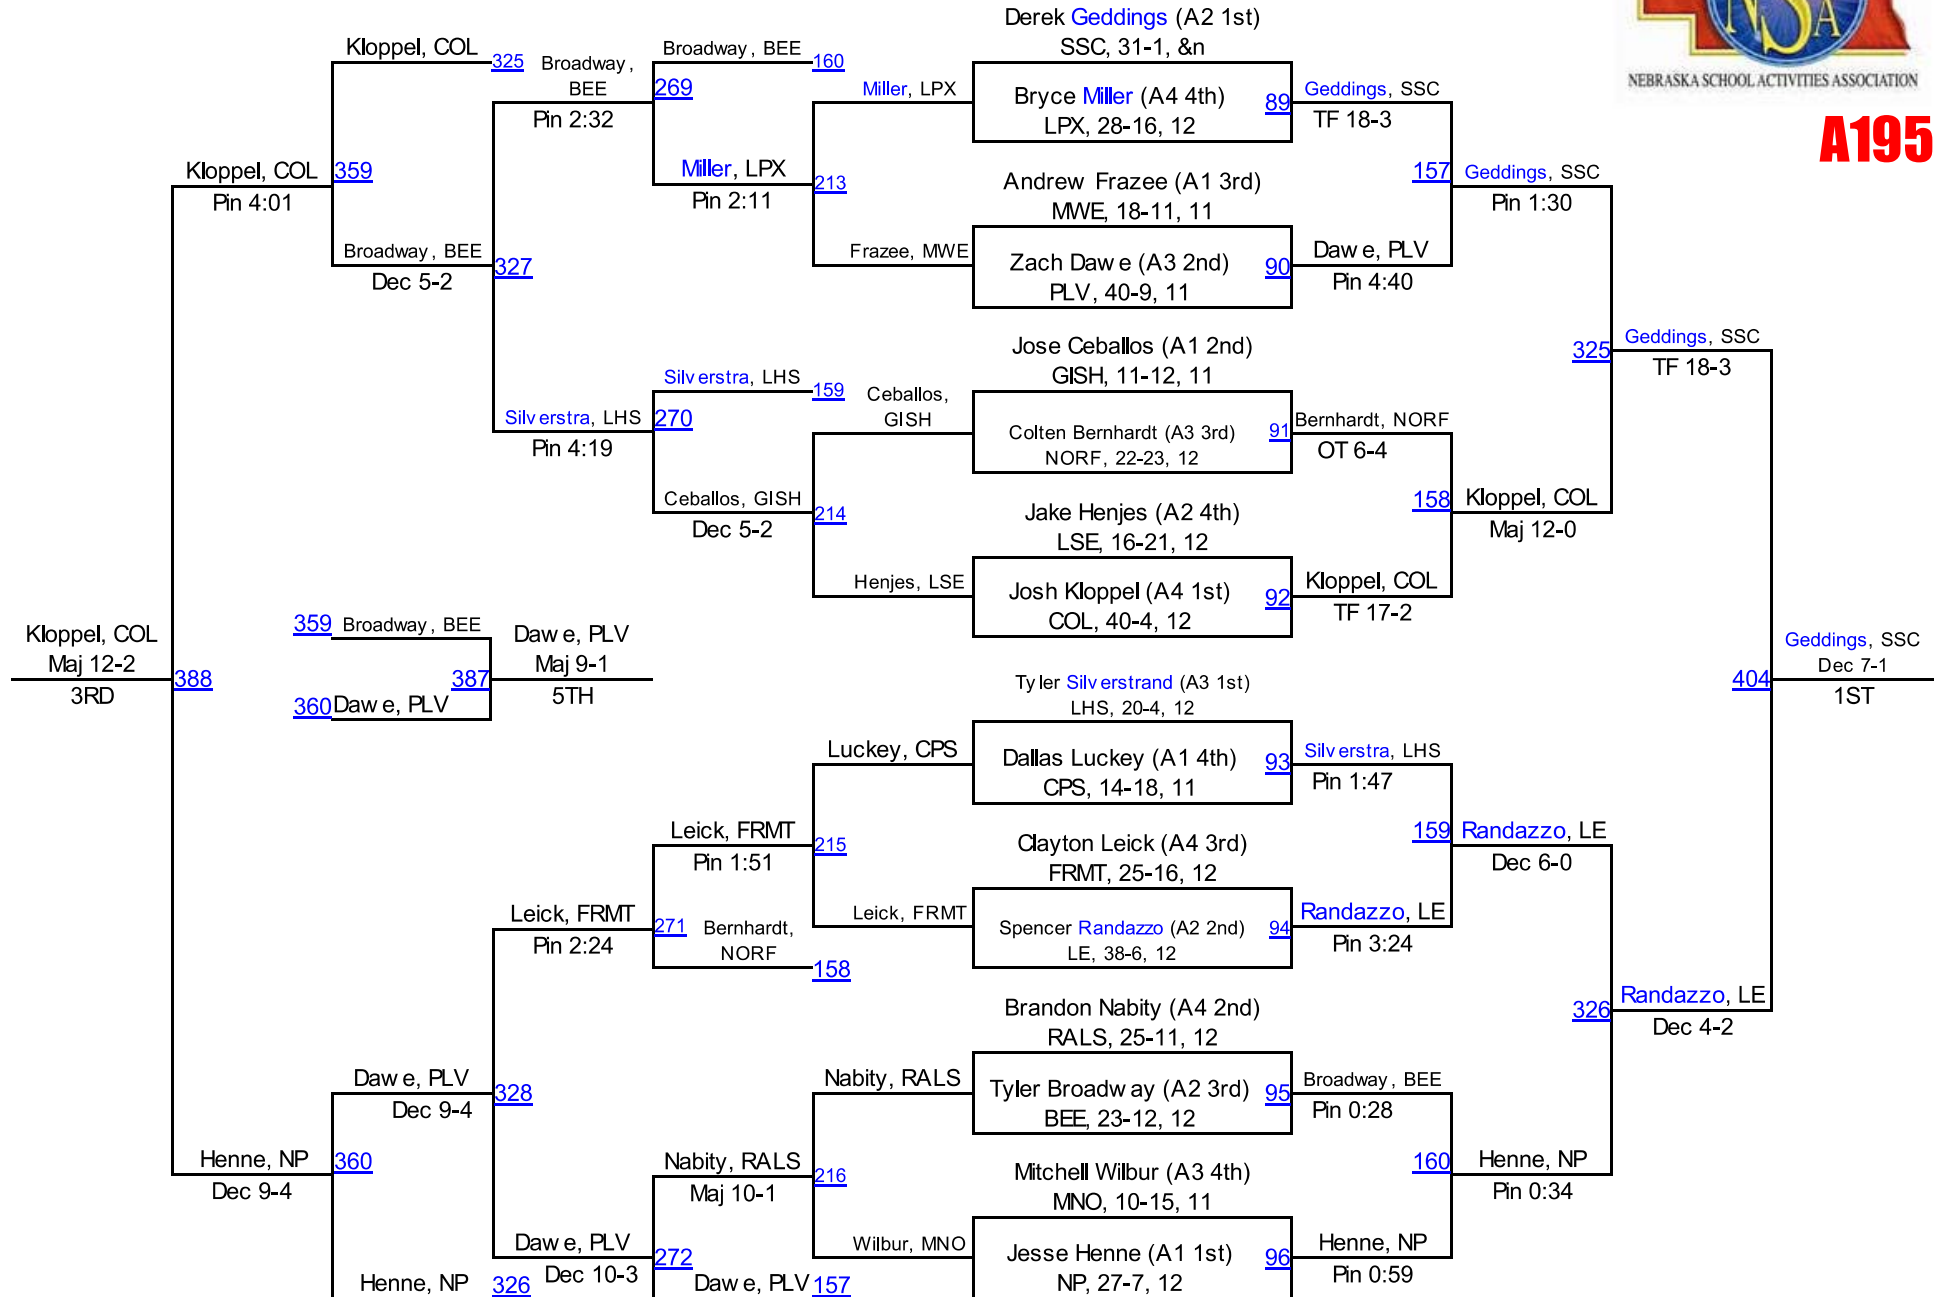

2012 NSAA Championships

A195