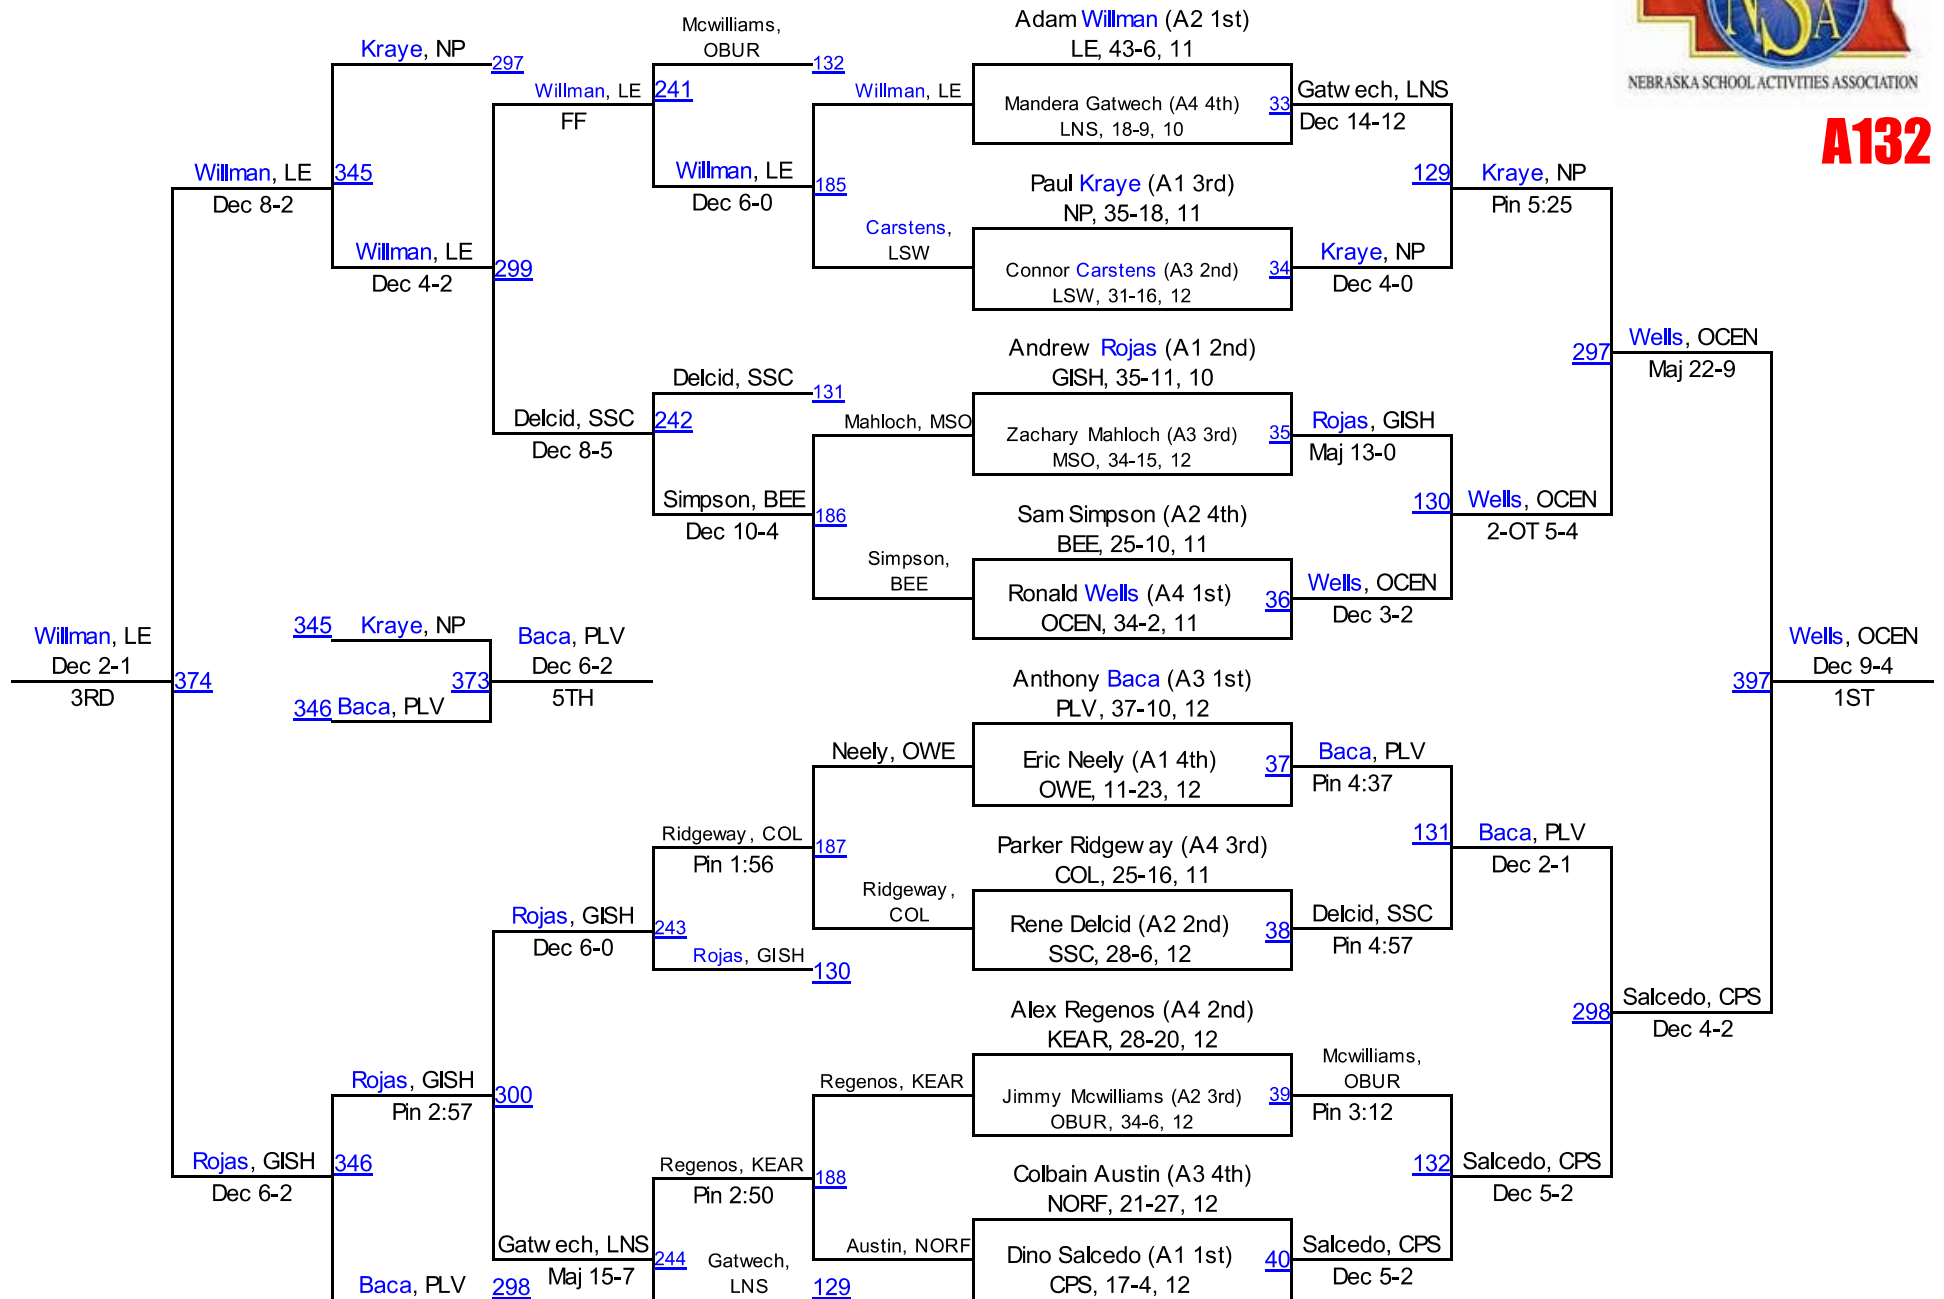

2012 NSAA Championships

A132