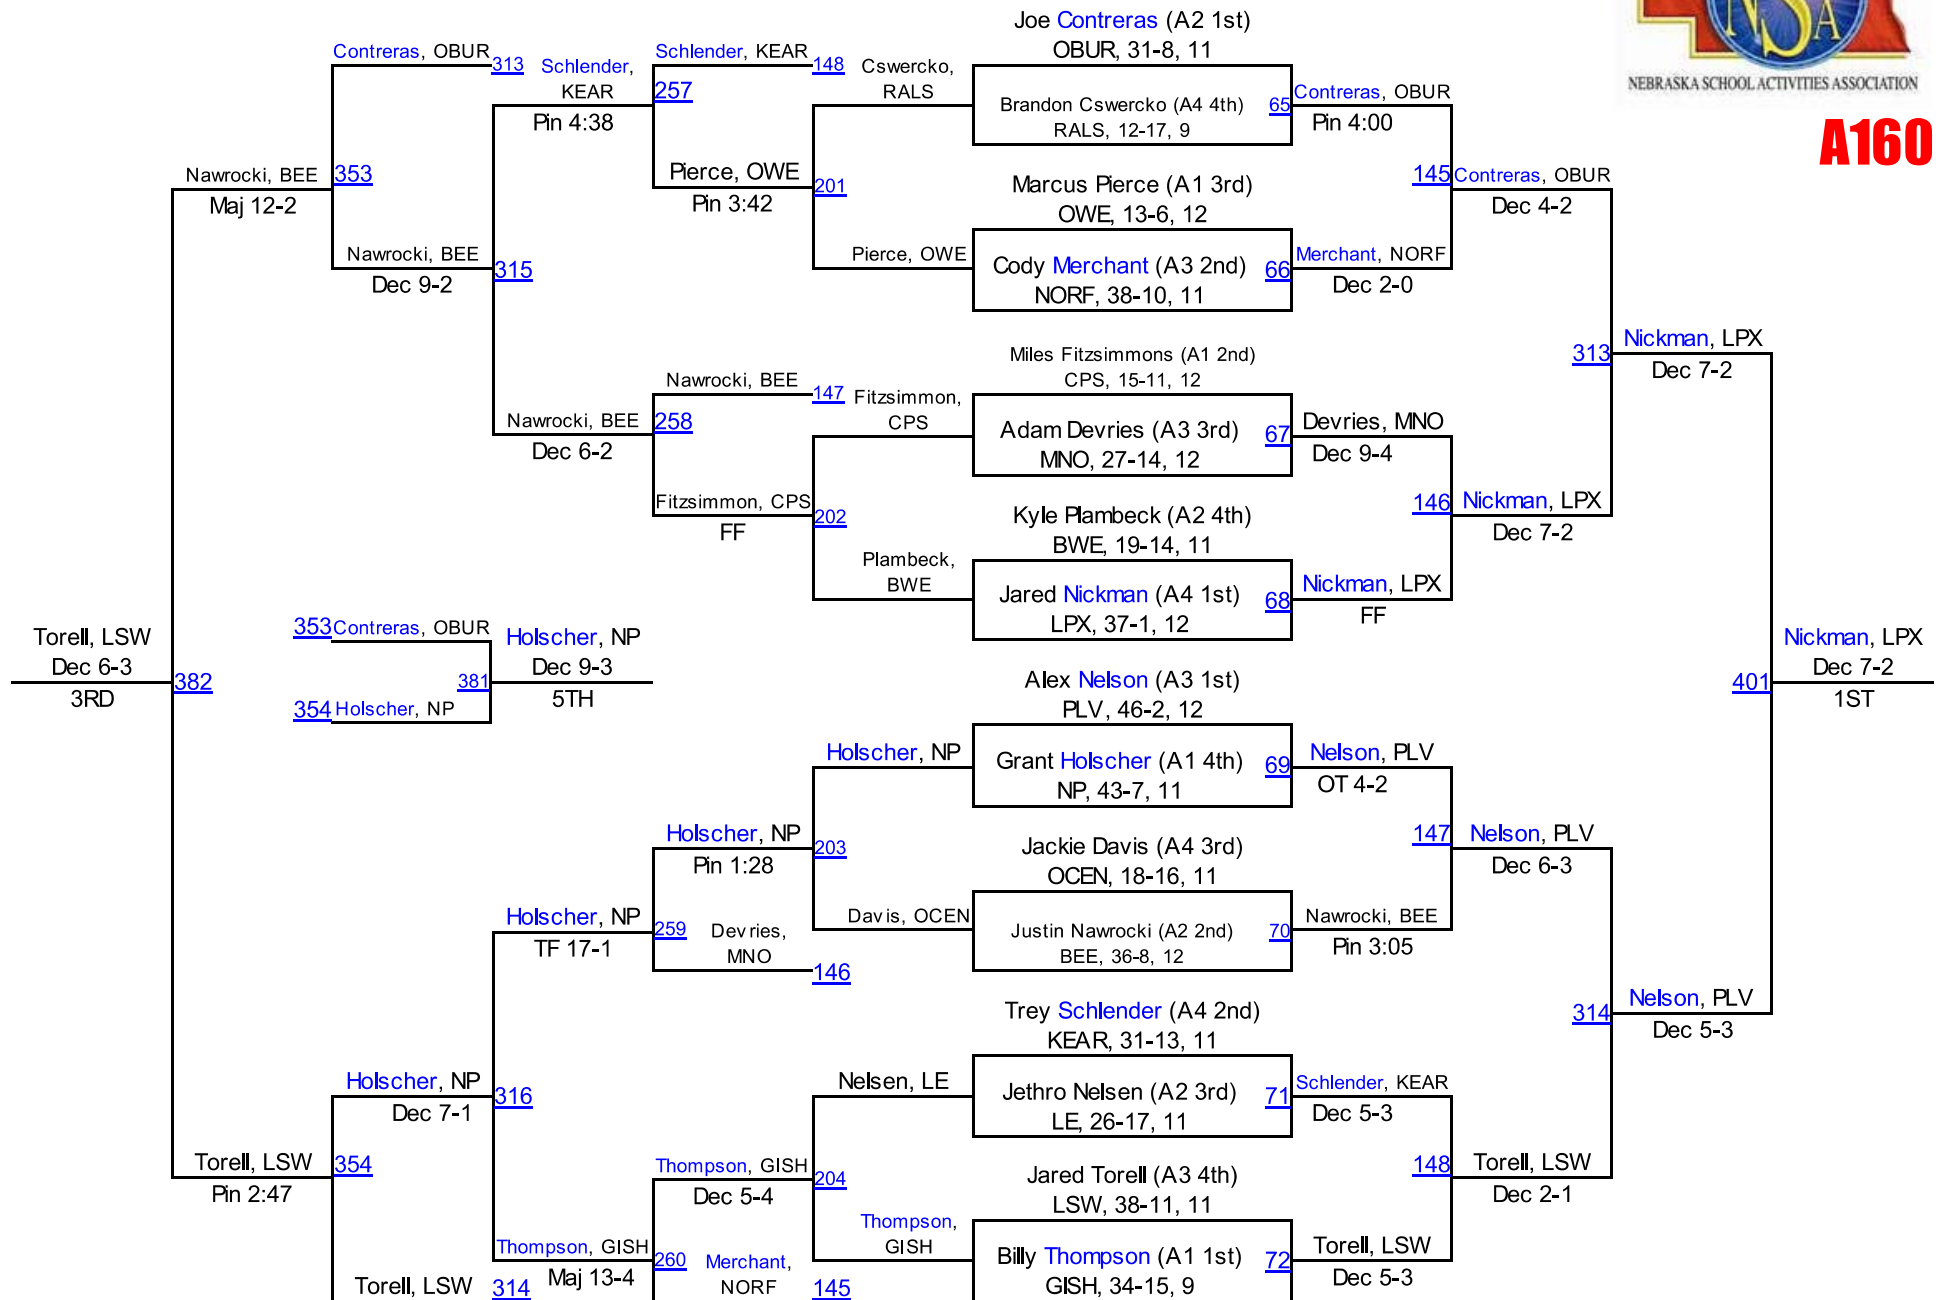

2012 NSAA Championships

A160