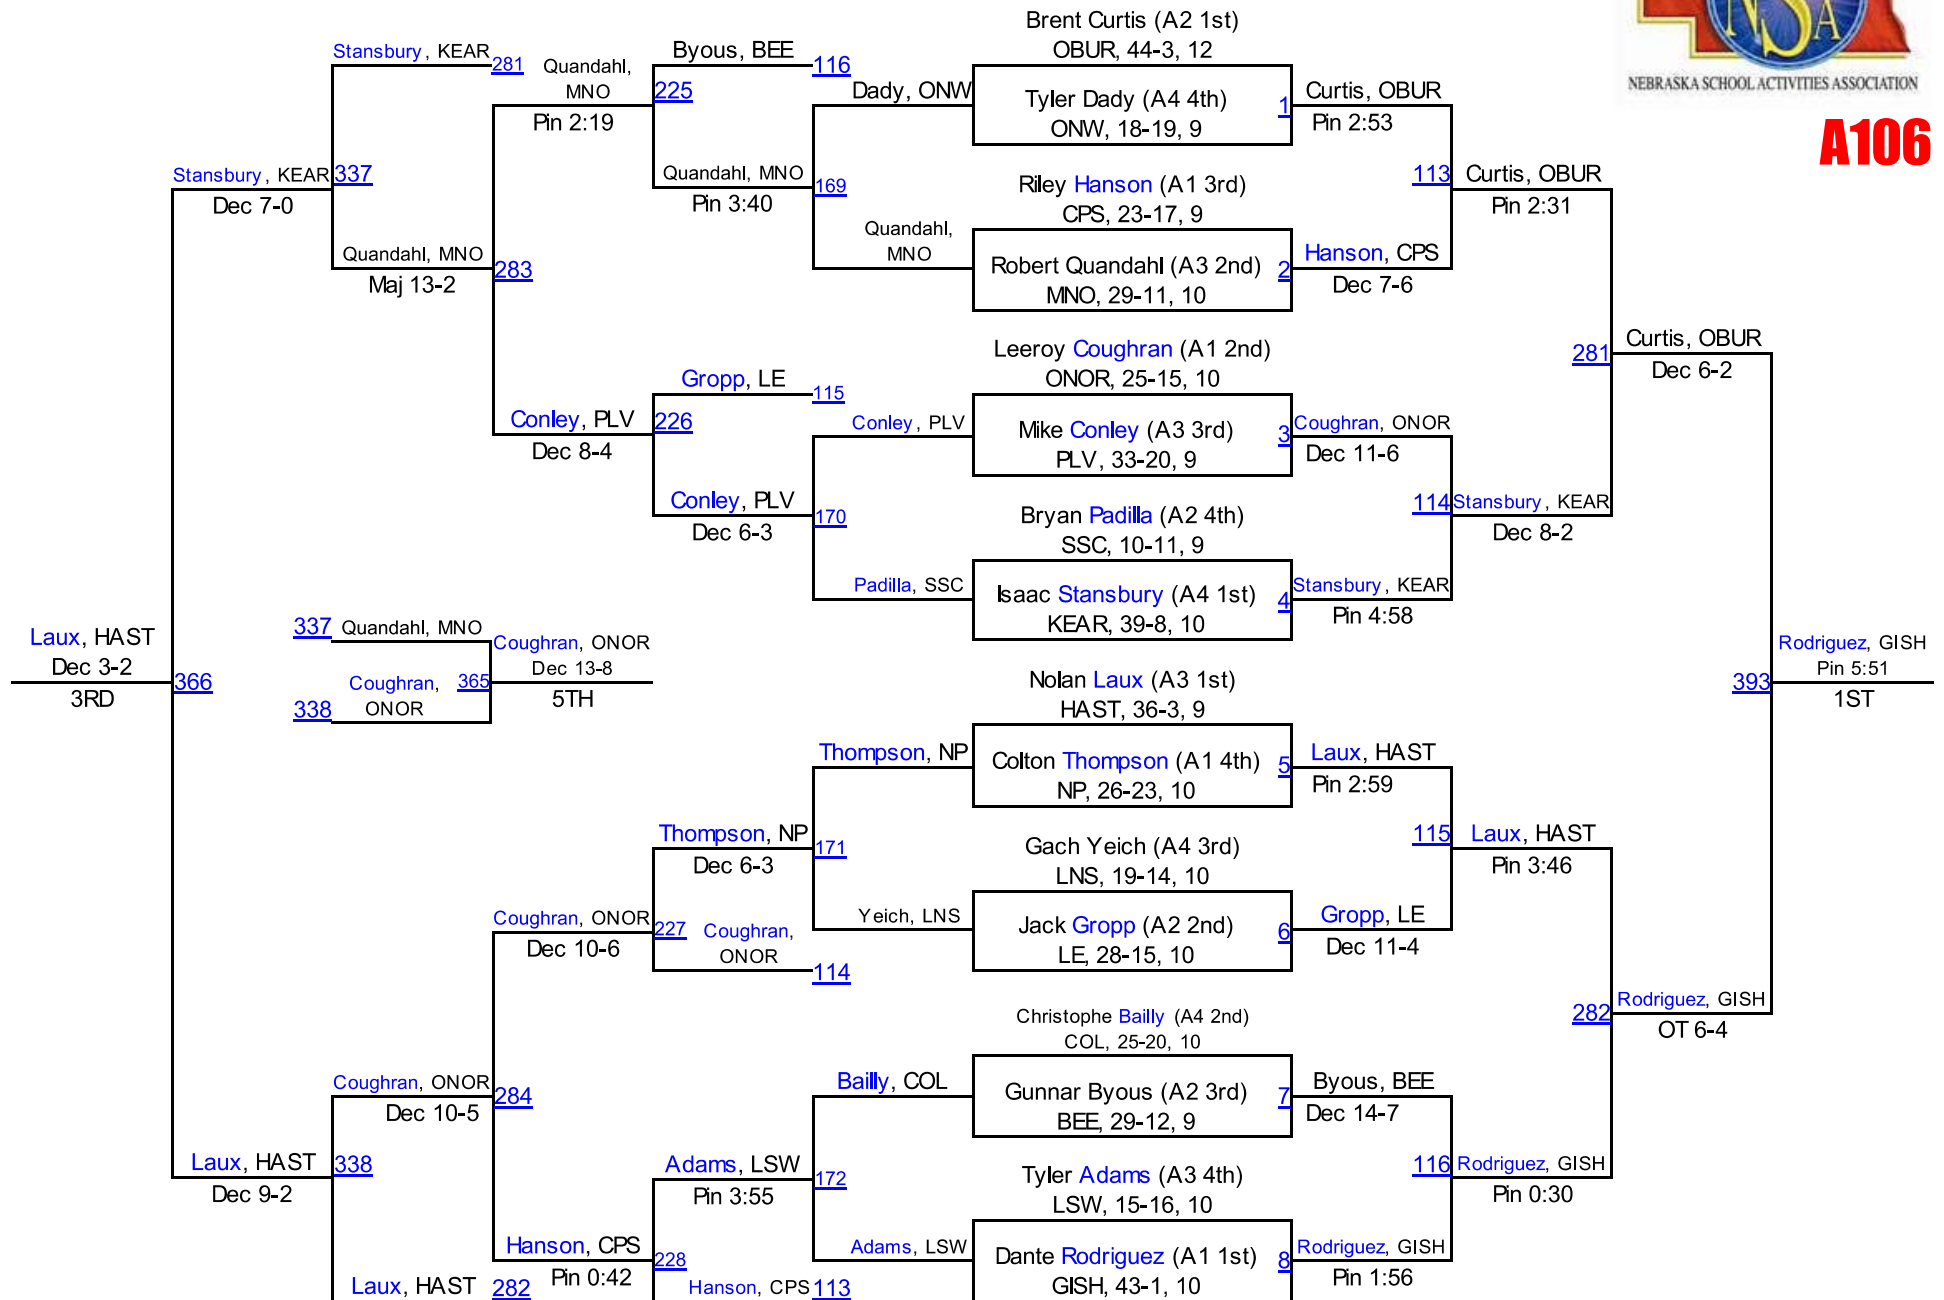

2012 NSAA Wrestling Championships
FINAL Team Scores
Class A

1.	Grand Island	184.0
2.	Omaha Burke	145.0
3.	North Platte	128.5
4.	Papillion-LaVista	120.0
5.	Omaha North	99.5
6.	Creighton Prep	92.0
7.	Kearney	90.0
8.	Lincoln Southwest	76.0
9.	Columbus	66.5
10.	Bellevue East	65.0
11.	Lincoln Pius X	64.0
12.	Millard South	61.5
13.	Bellevue West	53.0
14.	Millard North	47.0
15.	South Sioux City	43.0
16.	Lincoln East	40.0
17.	Omaha Central	38.0
18.	Hastings	36.0
19.	Millard West	34.5
20.	Lincoln High	25.0
21.	Norfolk	23.0
22.	Lincoln Southeast	21.0
23.	Ralston	18.0
24.	Fremont	17.0
25.	Omaha South	17.0
26.	Papio South	10.0
27.	Omaha Westside	9.0
28.	Lincoln Northeast	8.0
29.	Lincoln North Star	4.0
30.	Omaha Benson	0.0
31.	Omaha Bryan	0.0
32.	Omaha Northwest	0.0

A106