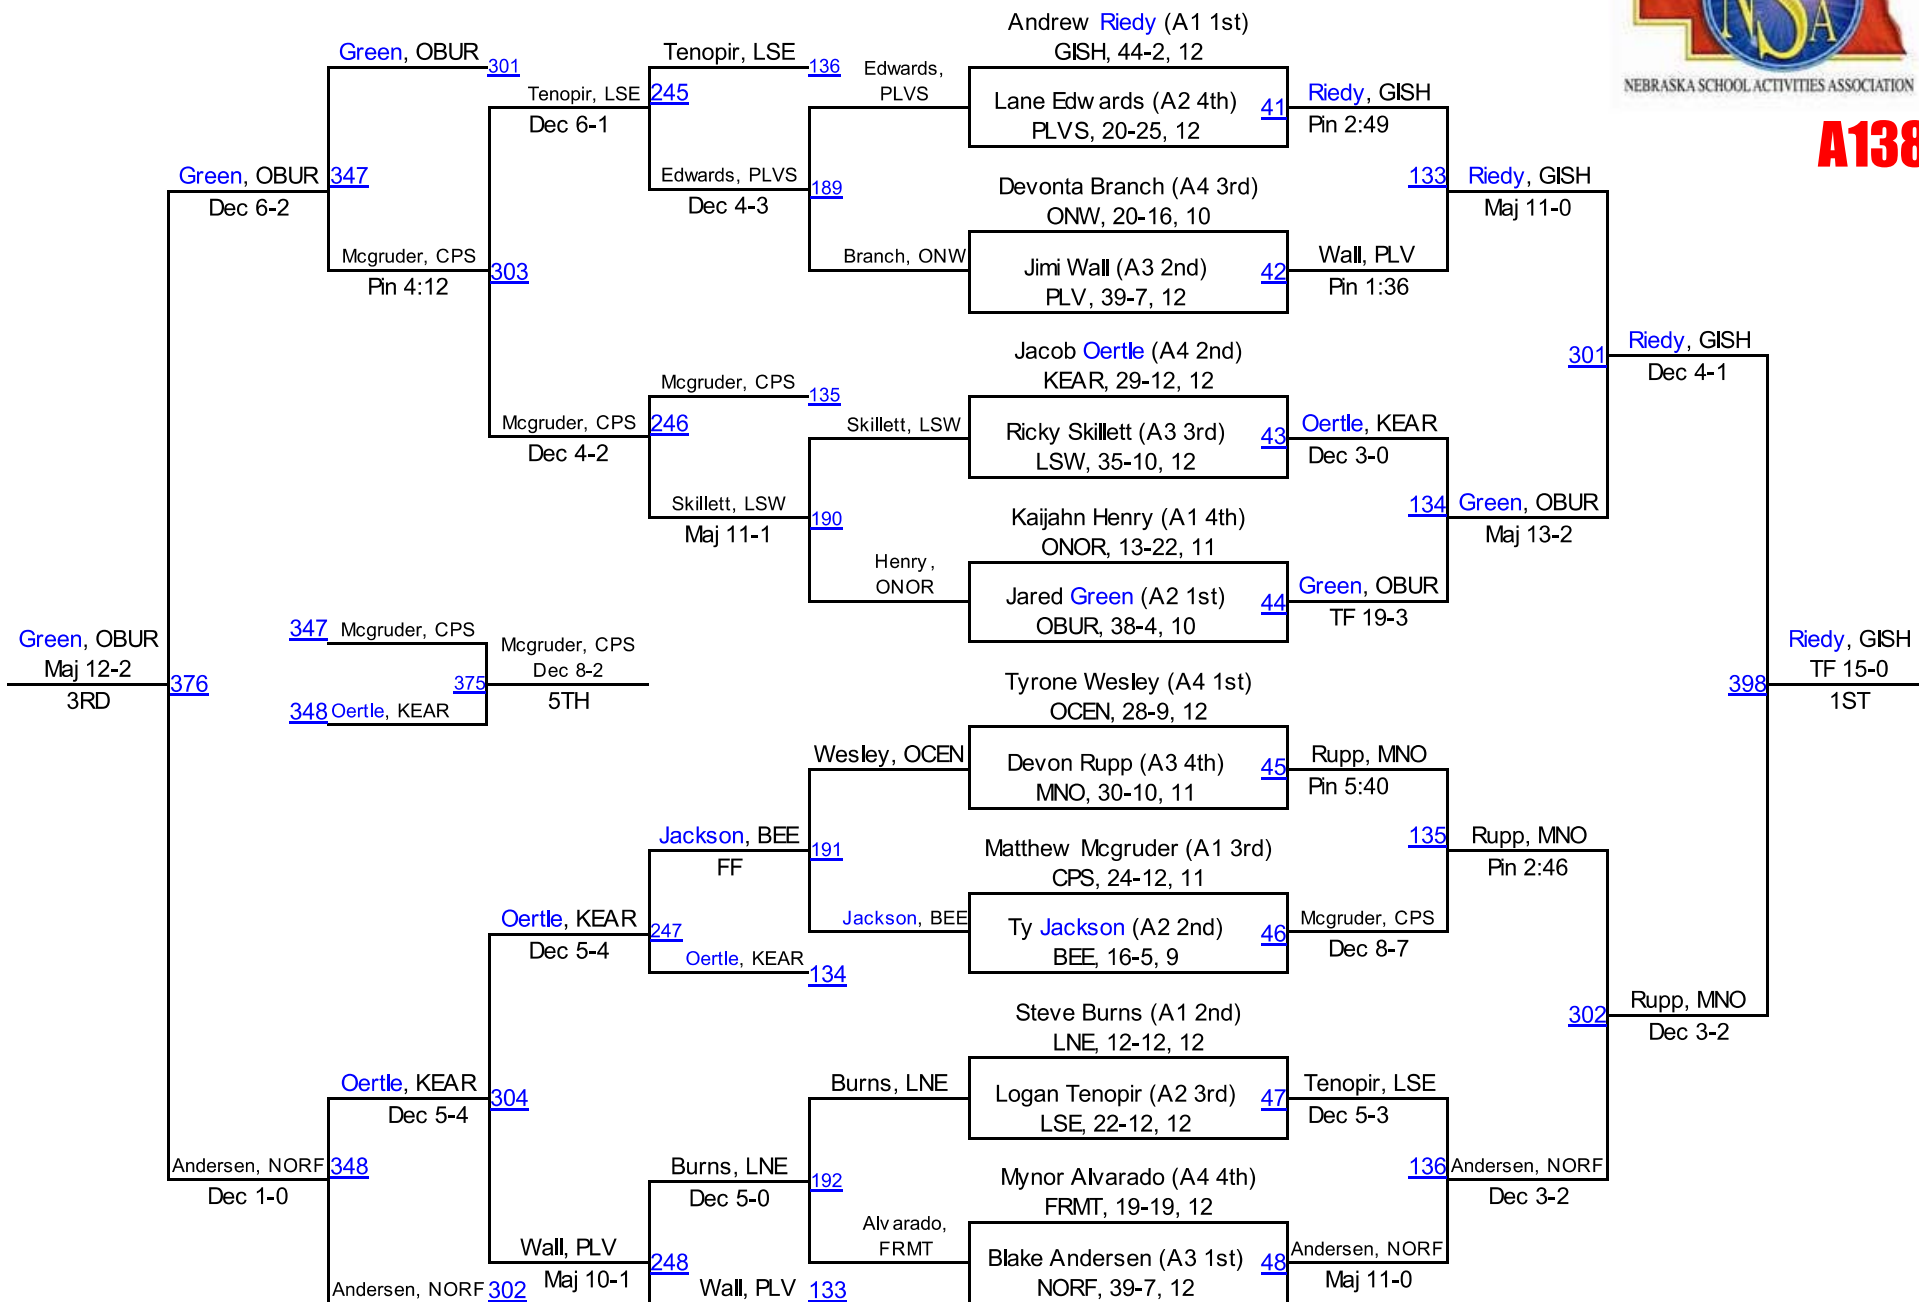

2012 NSAA Championships

A138