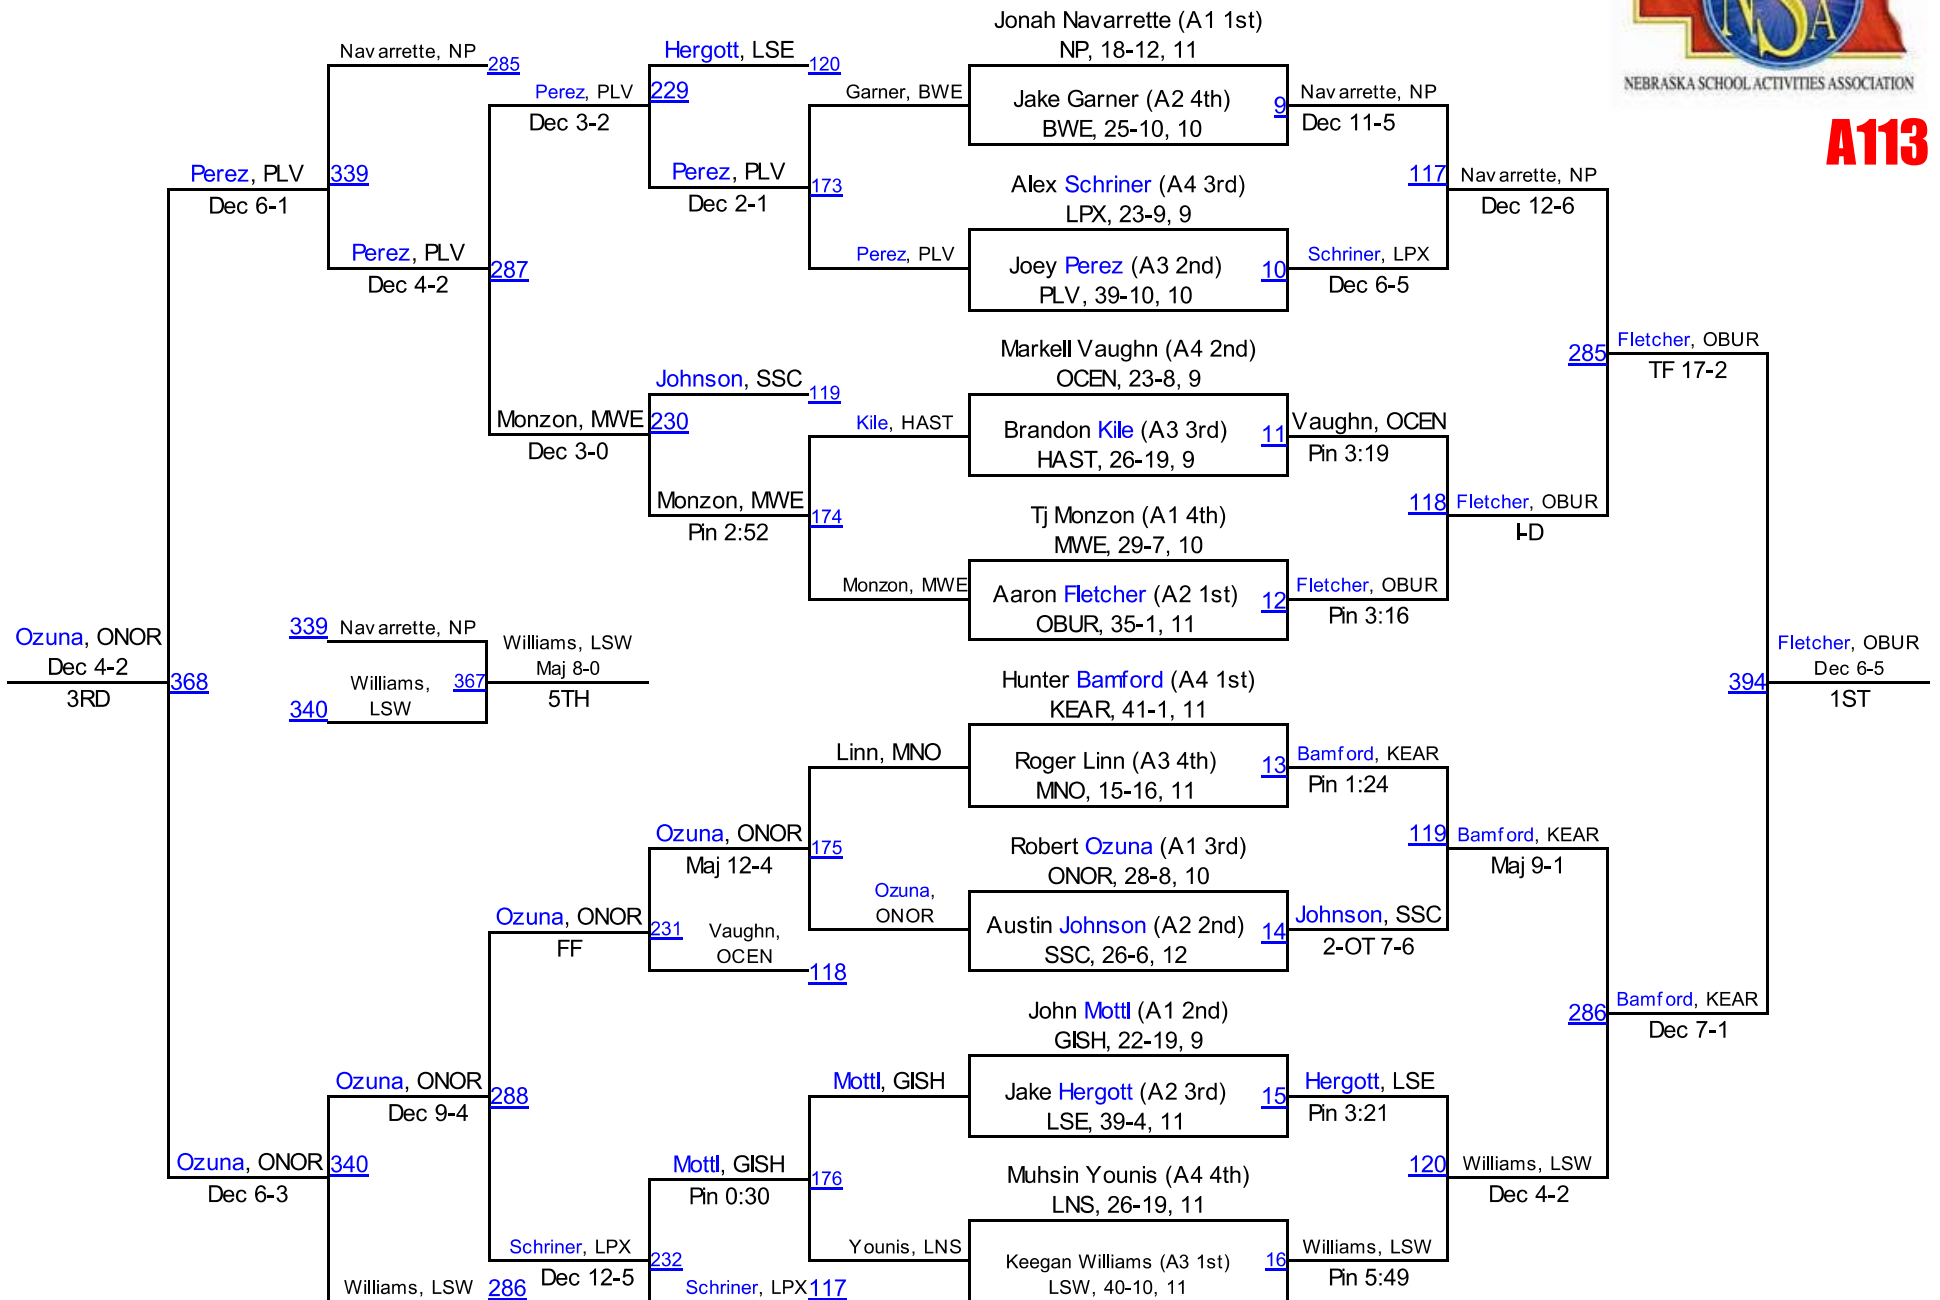

2012 NSAA Championships

A113