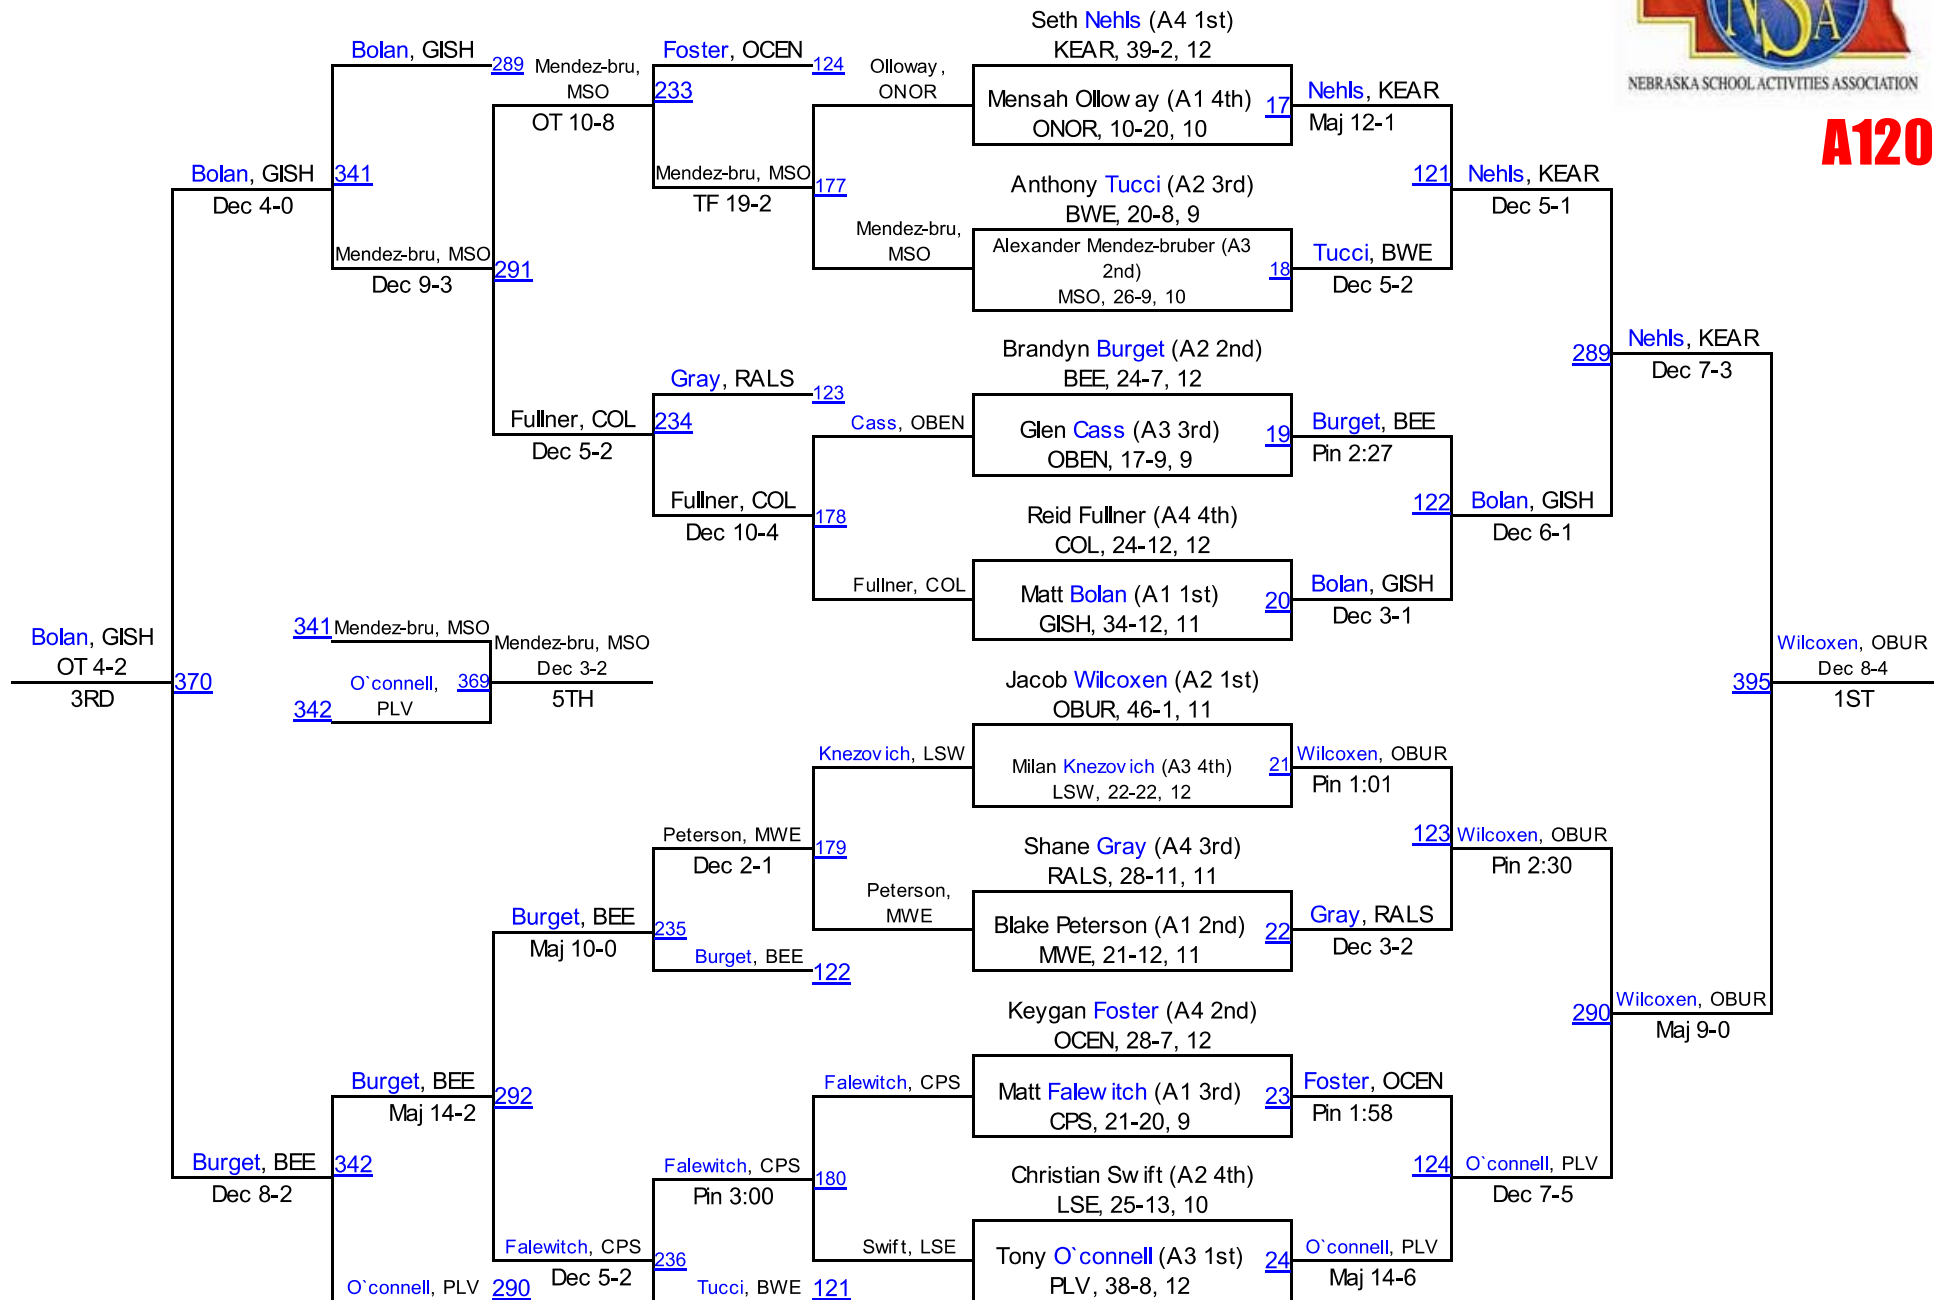

2012 NSAA Championships

A120