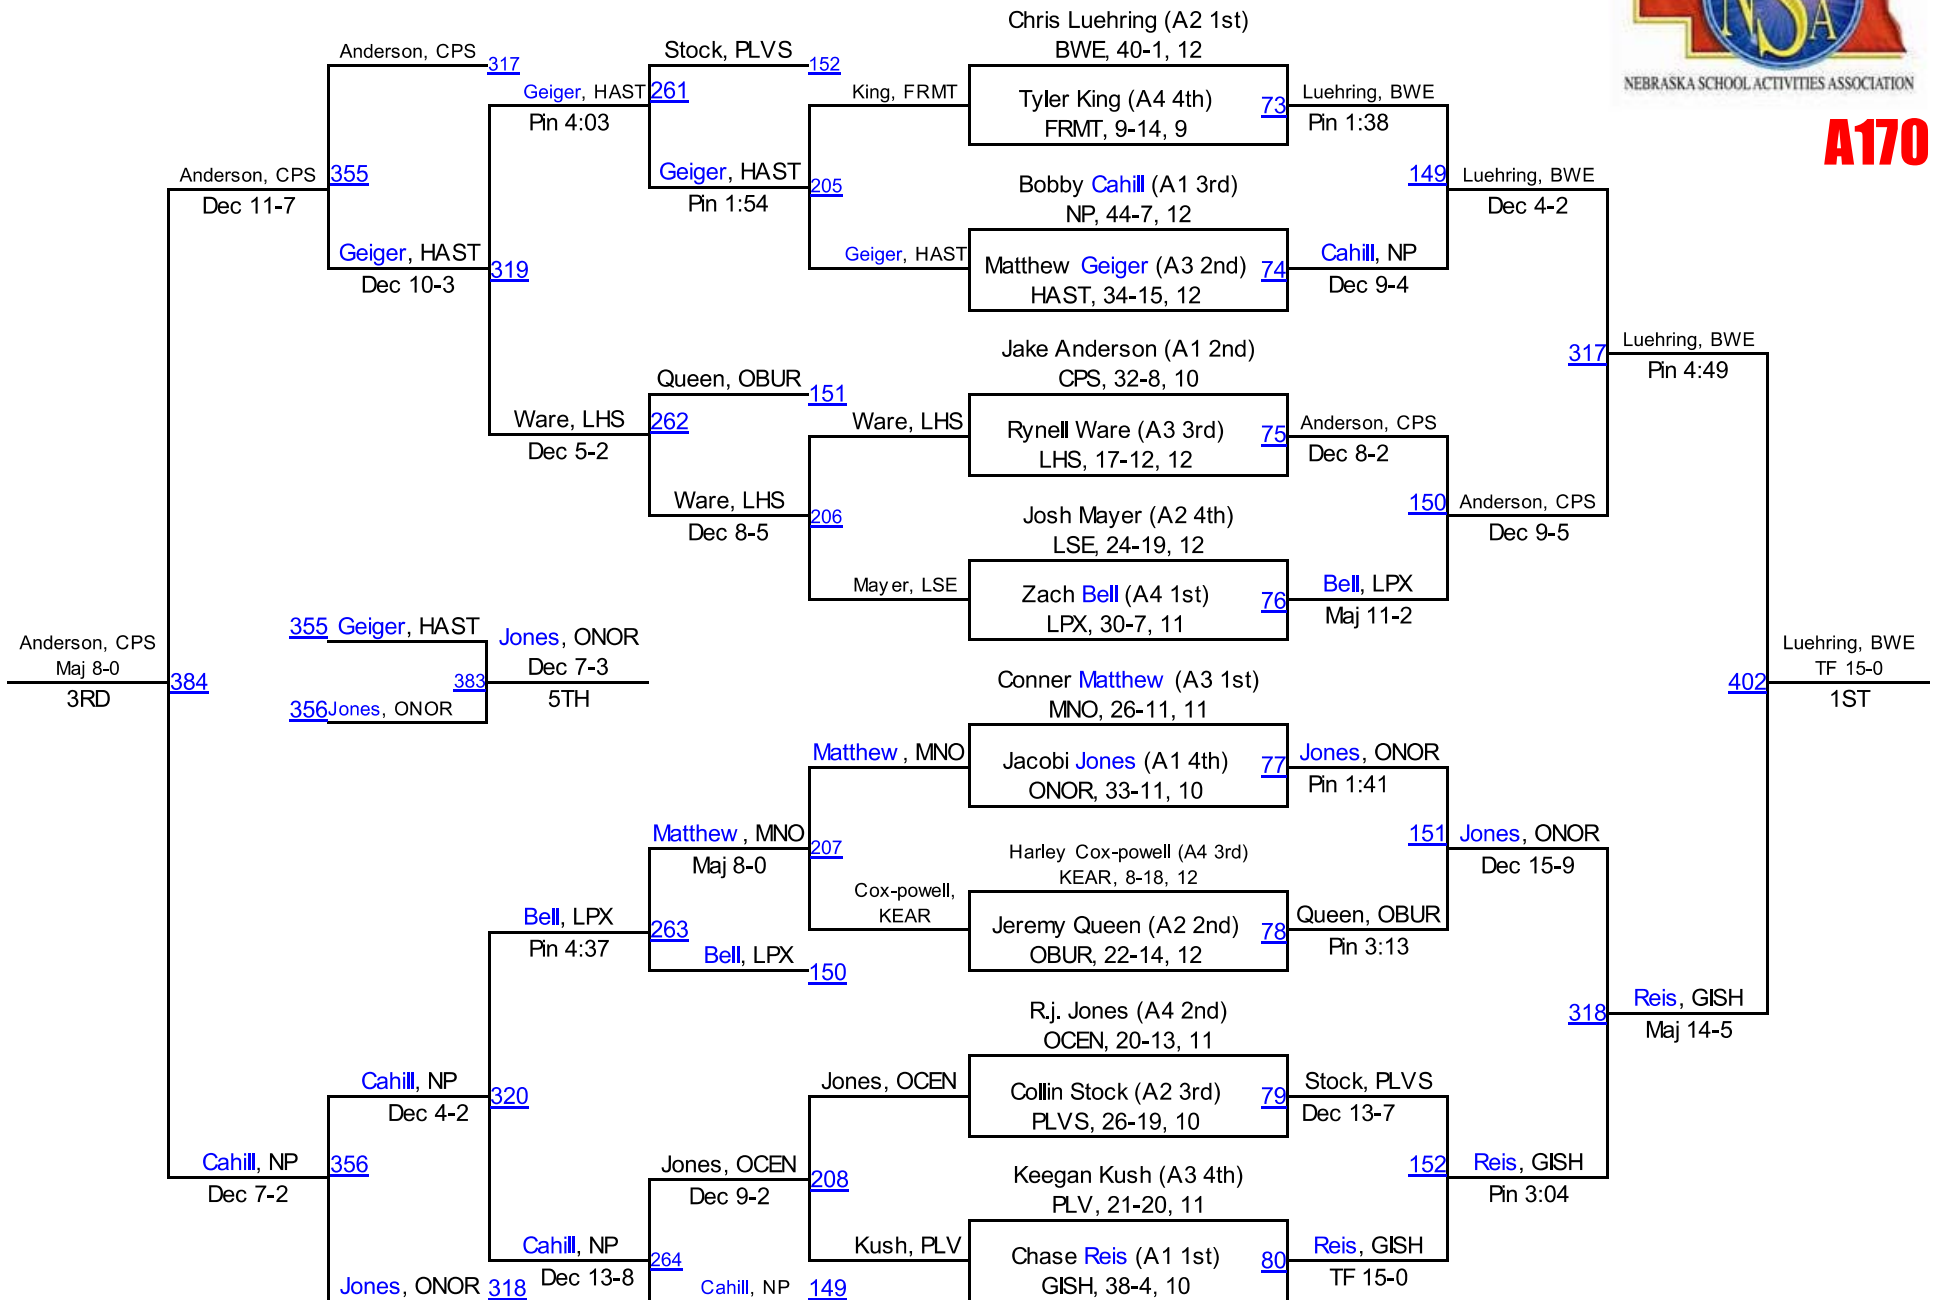

2012 NSAA Championships

A160

2012 NSAA Championships

A170

2012 NSAA Championships

A182

2012 NSAA Championships

A195