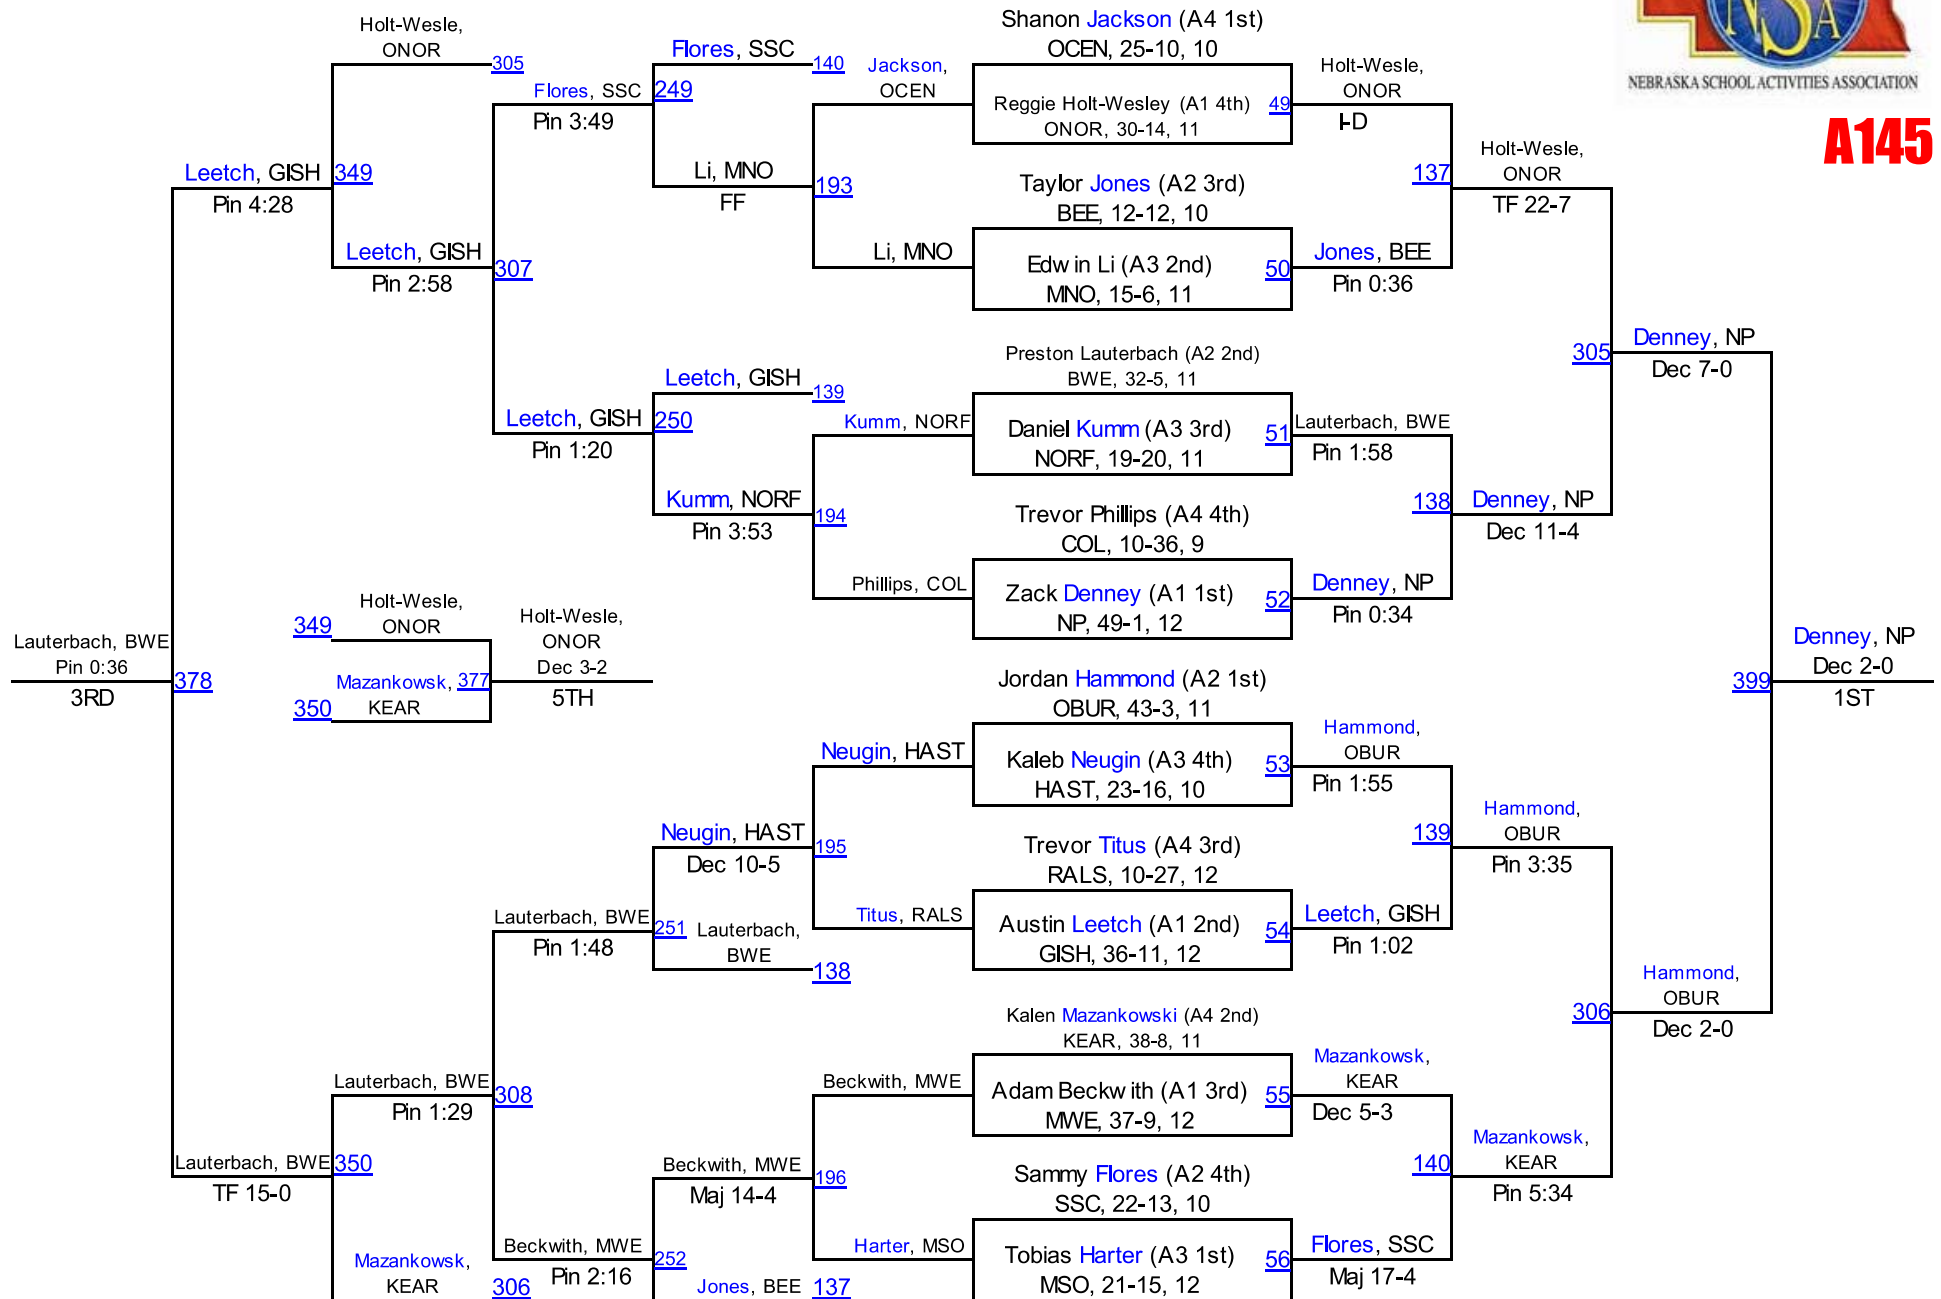

2012 NSAA Championships

A145