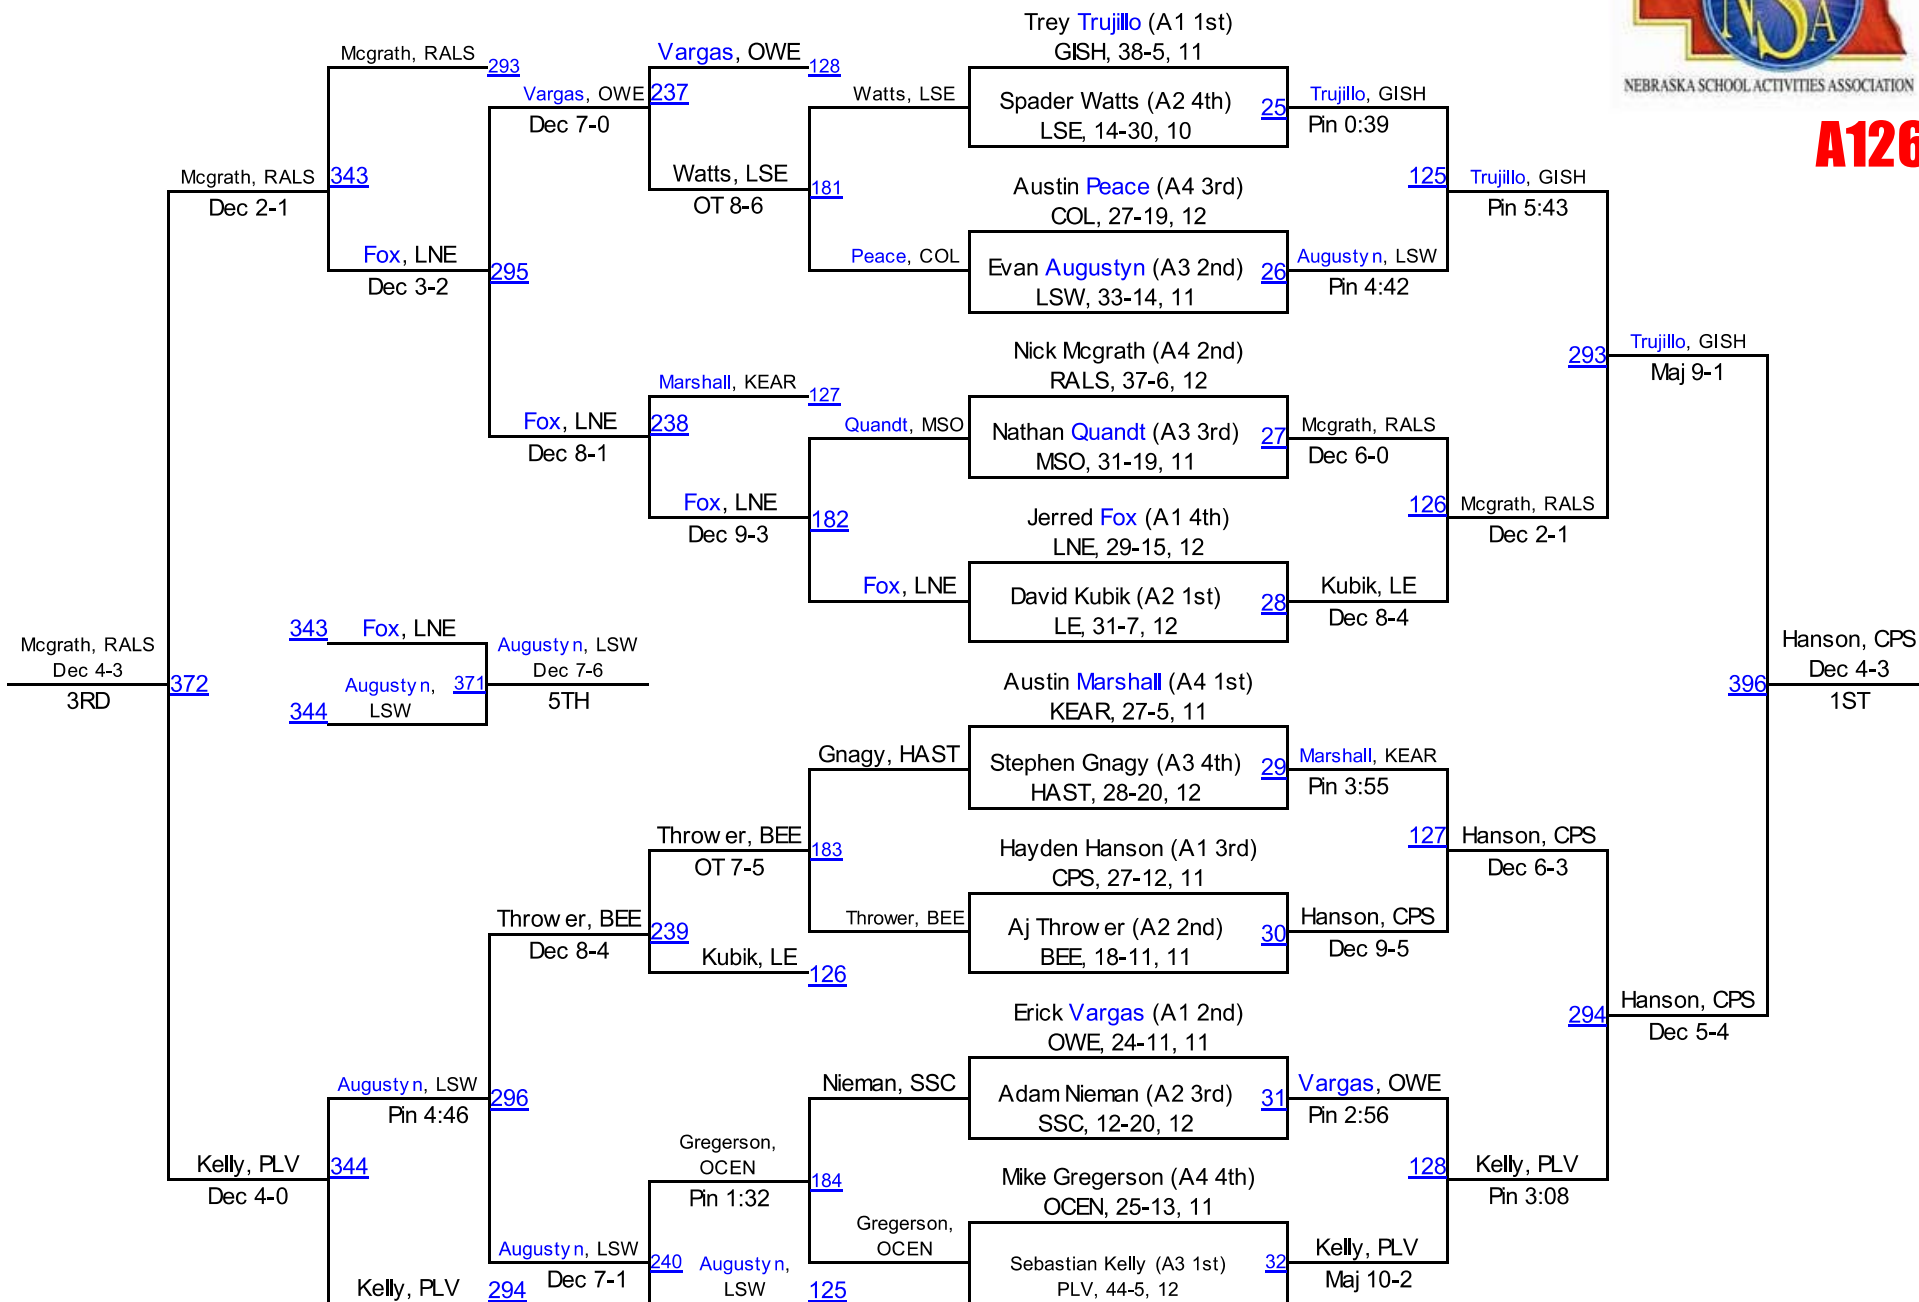

2012 NSAA Championships

A126