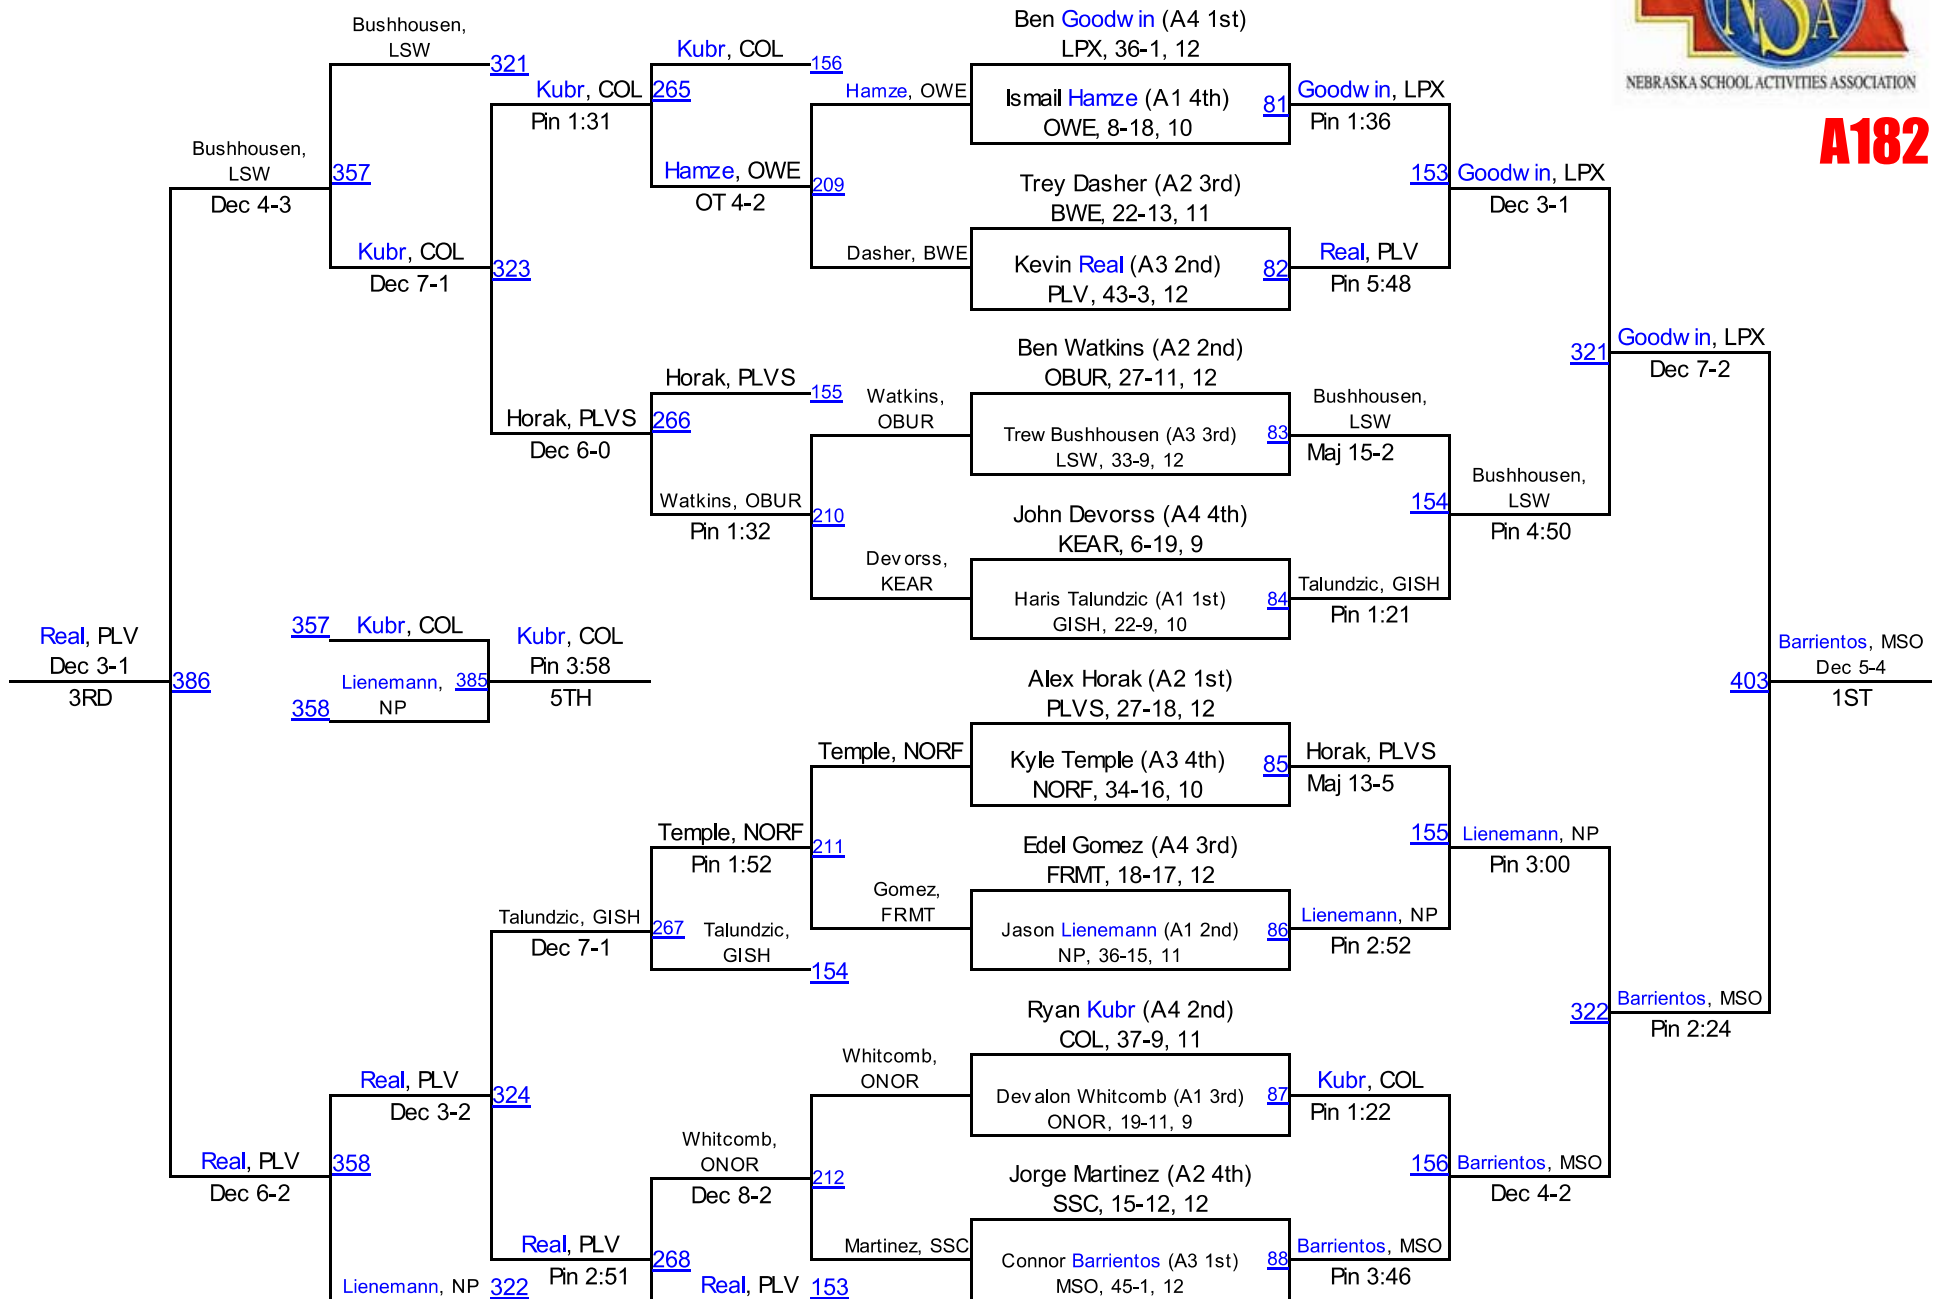

2012 NSAA Championships

A182