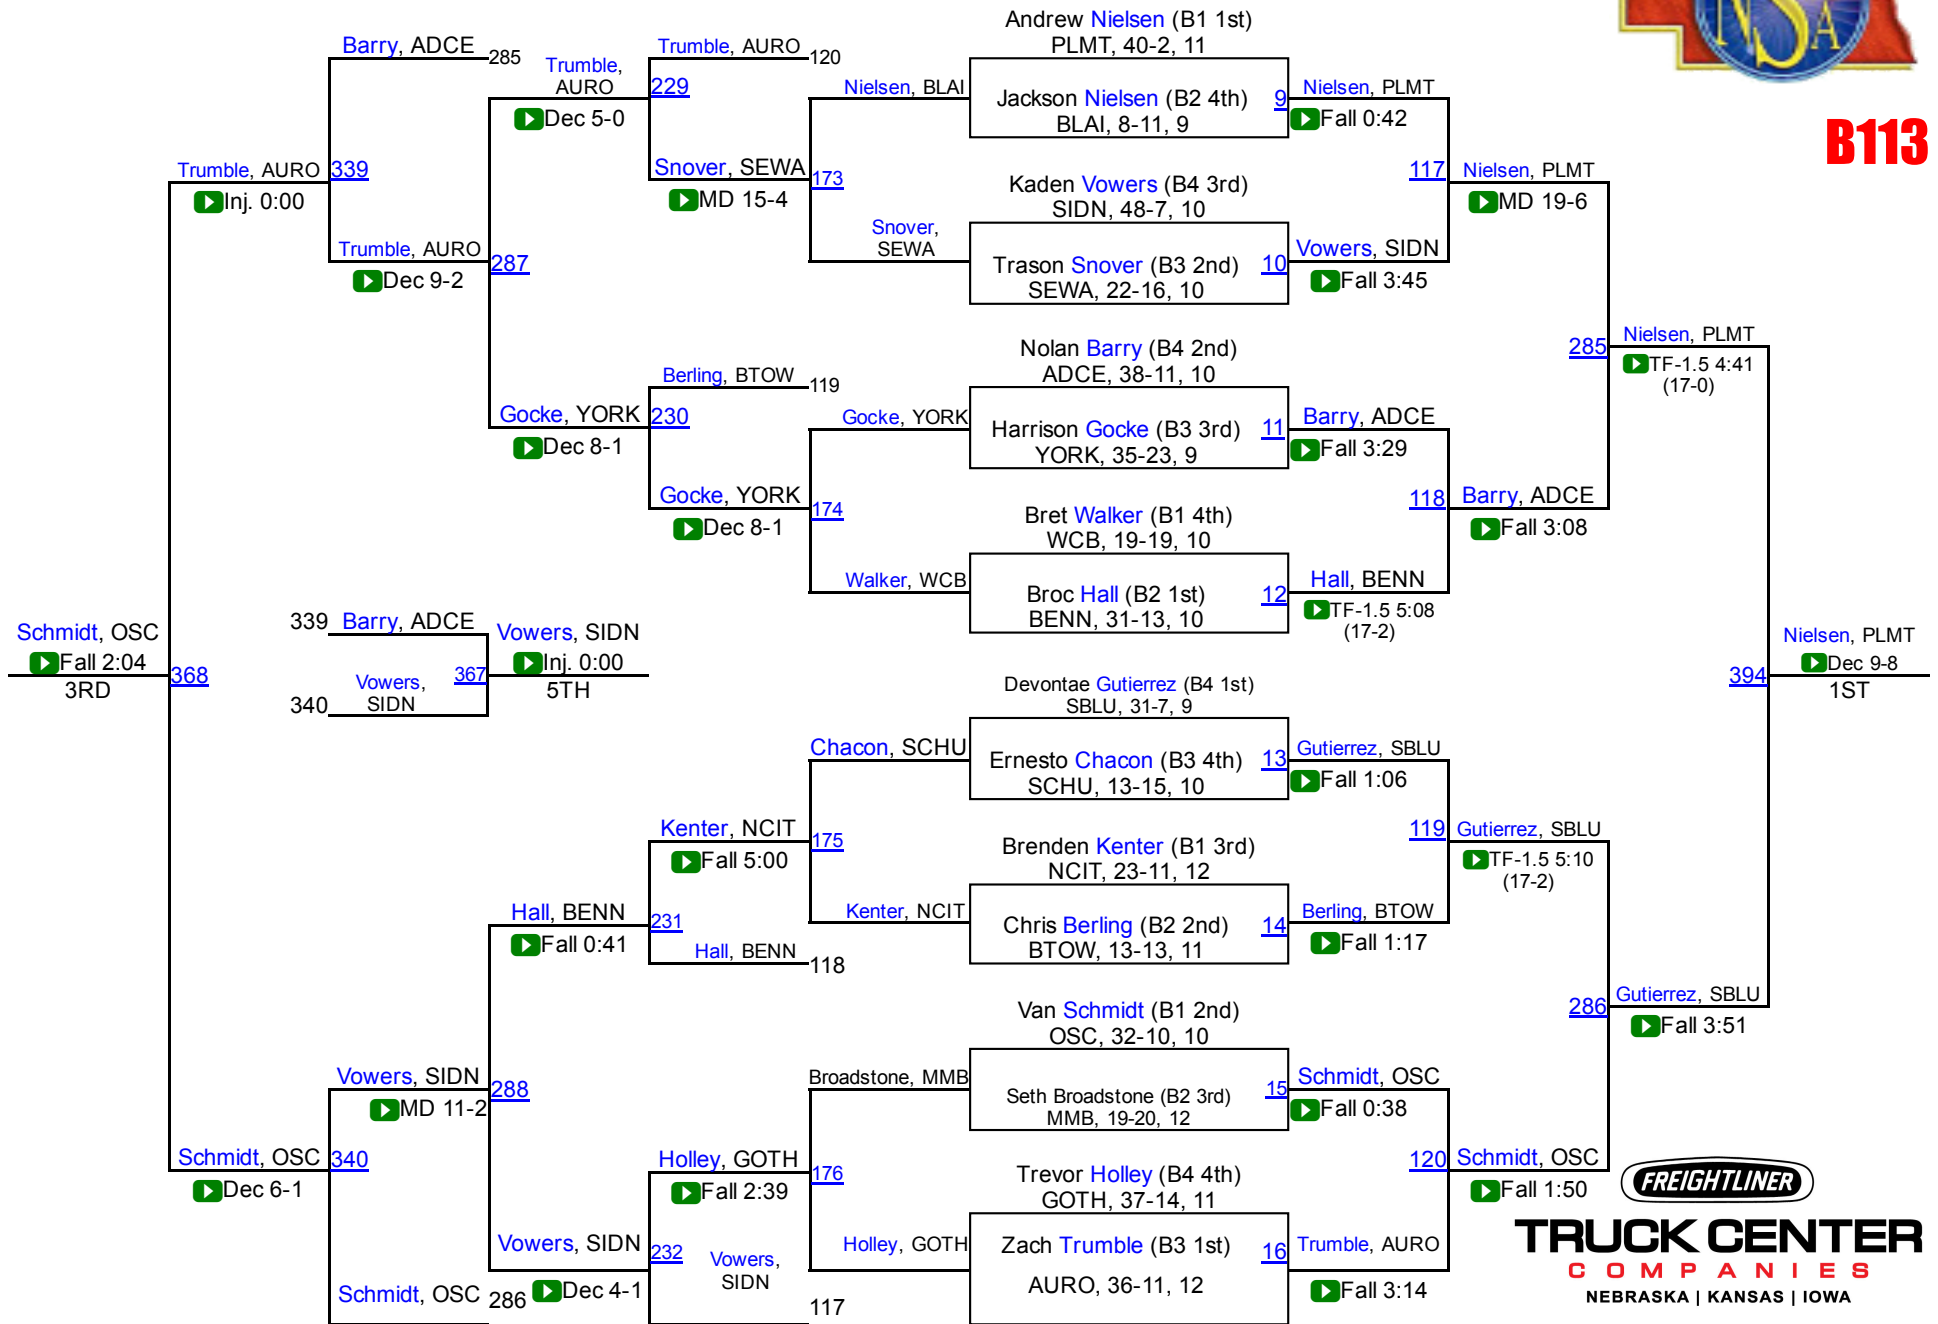

2016 NSAA Championships

B113

TRUCK CENTER
COMPANIES
NEBRASKA | KANSAS | IOWA