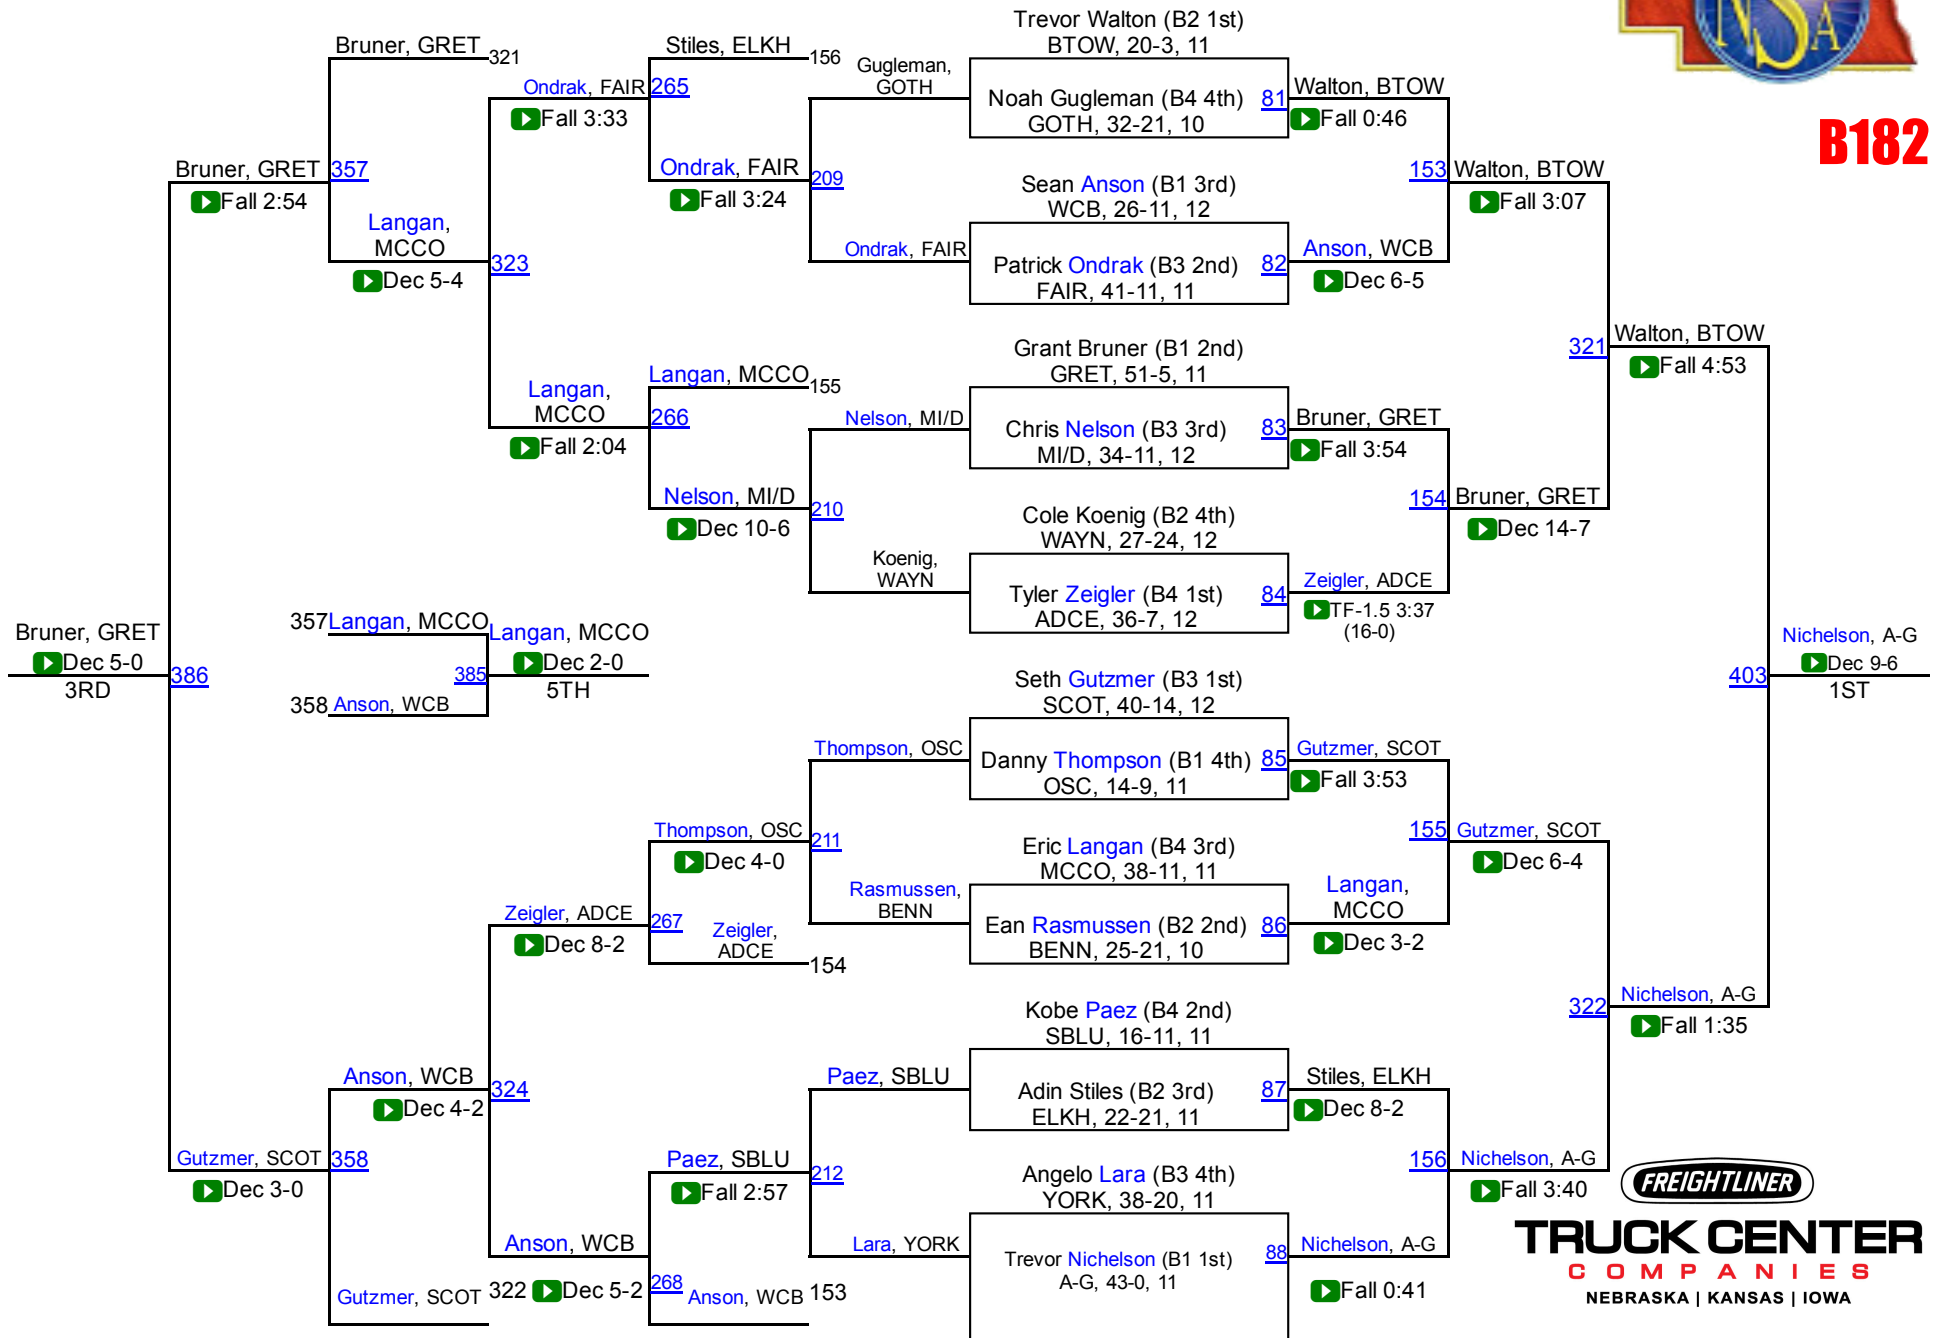

2016 NSAA Championships

B182

TRUCK CENTER
COMPANIES
NEBRASKA | KANSAS | IOWA