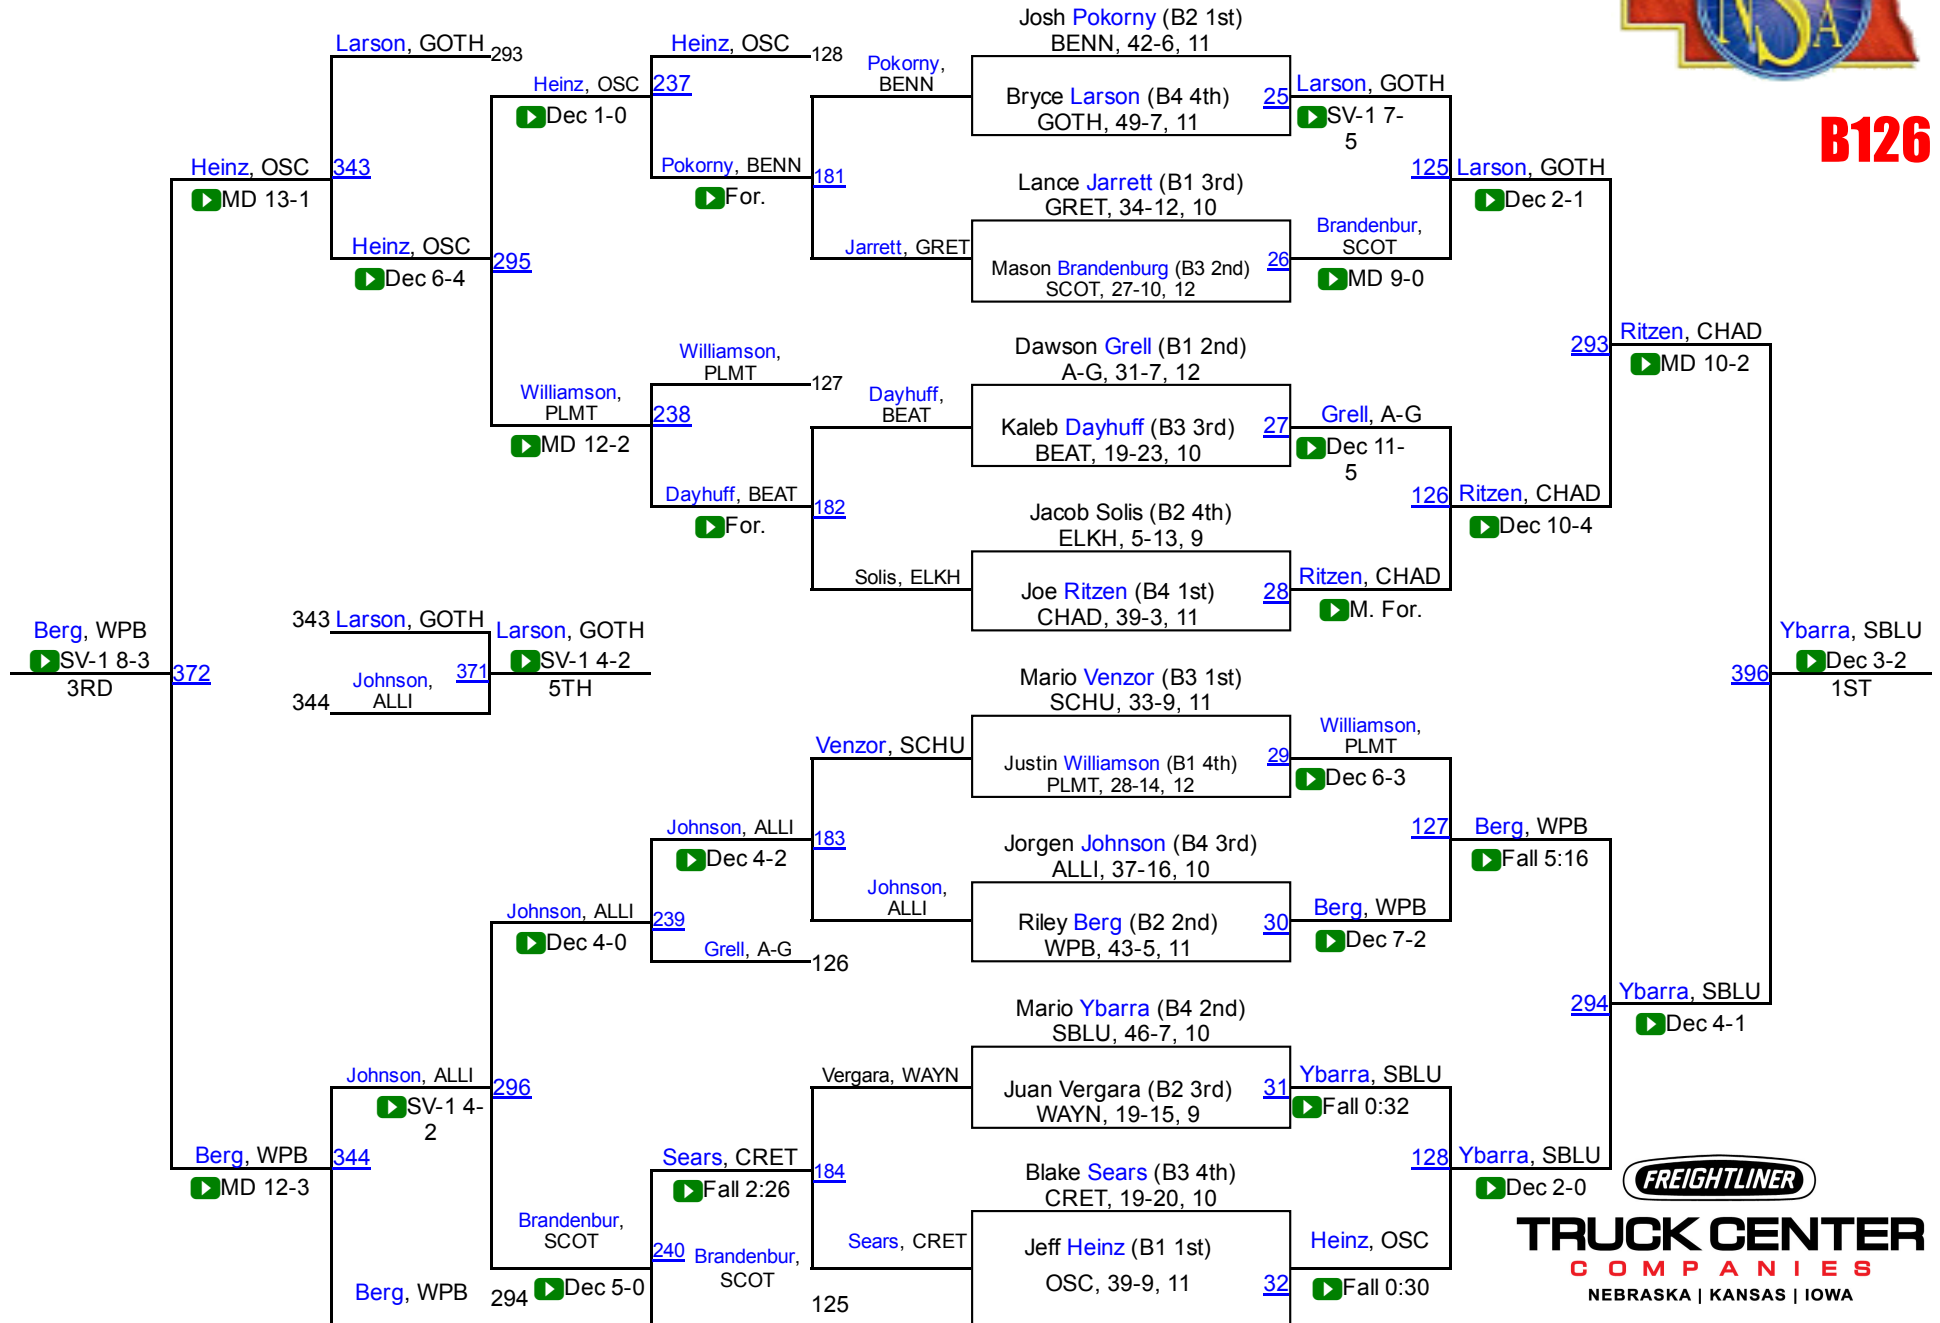

2016 NSAA Championships

B126