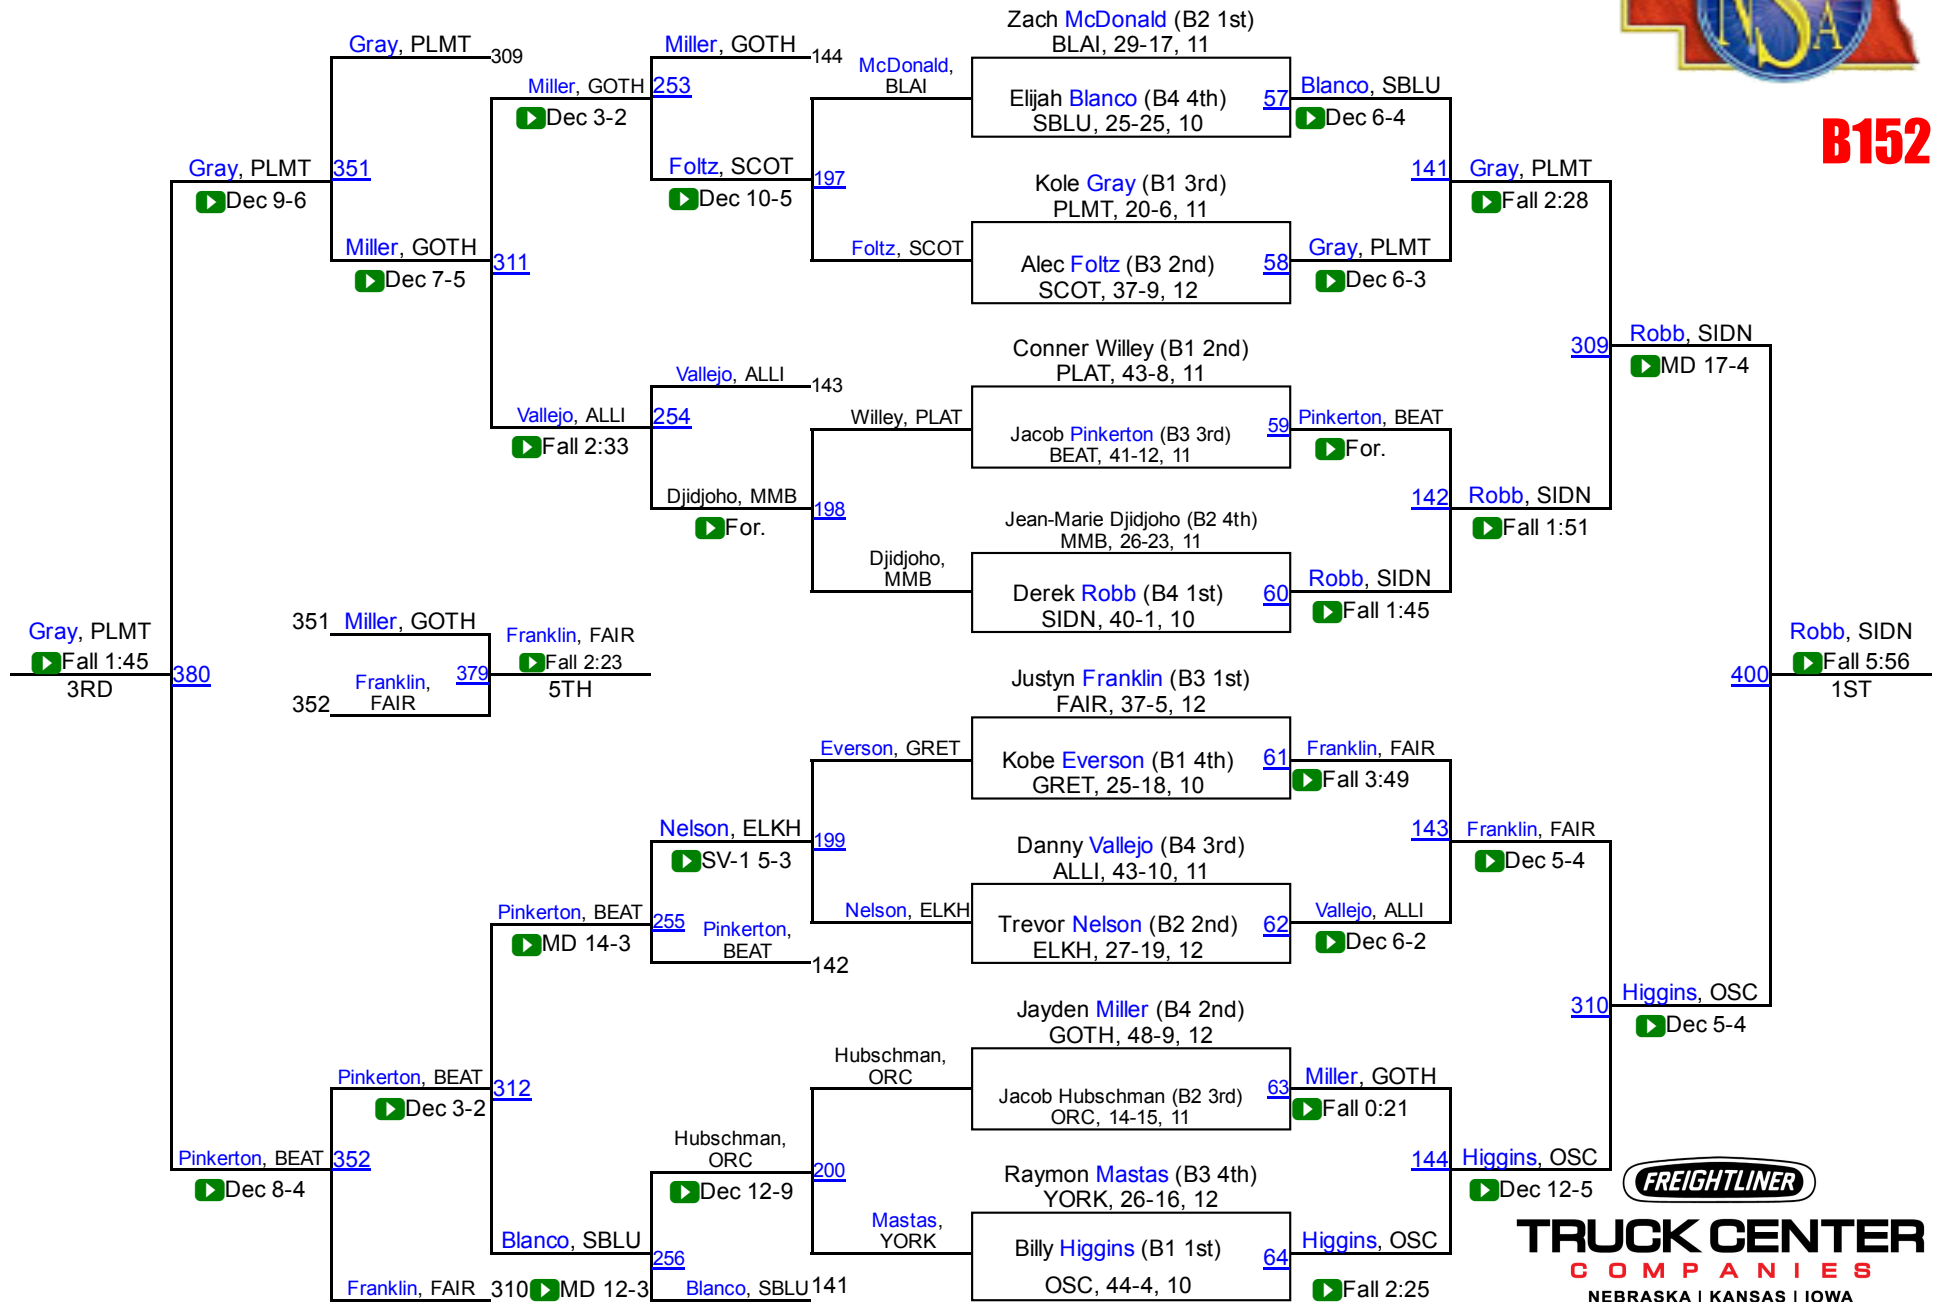

2016 NSAA Championships

B152

TRUCK CENTER
COMPANIES
NEBRASKA | KANSAS | IOWA