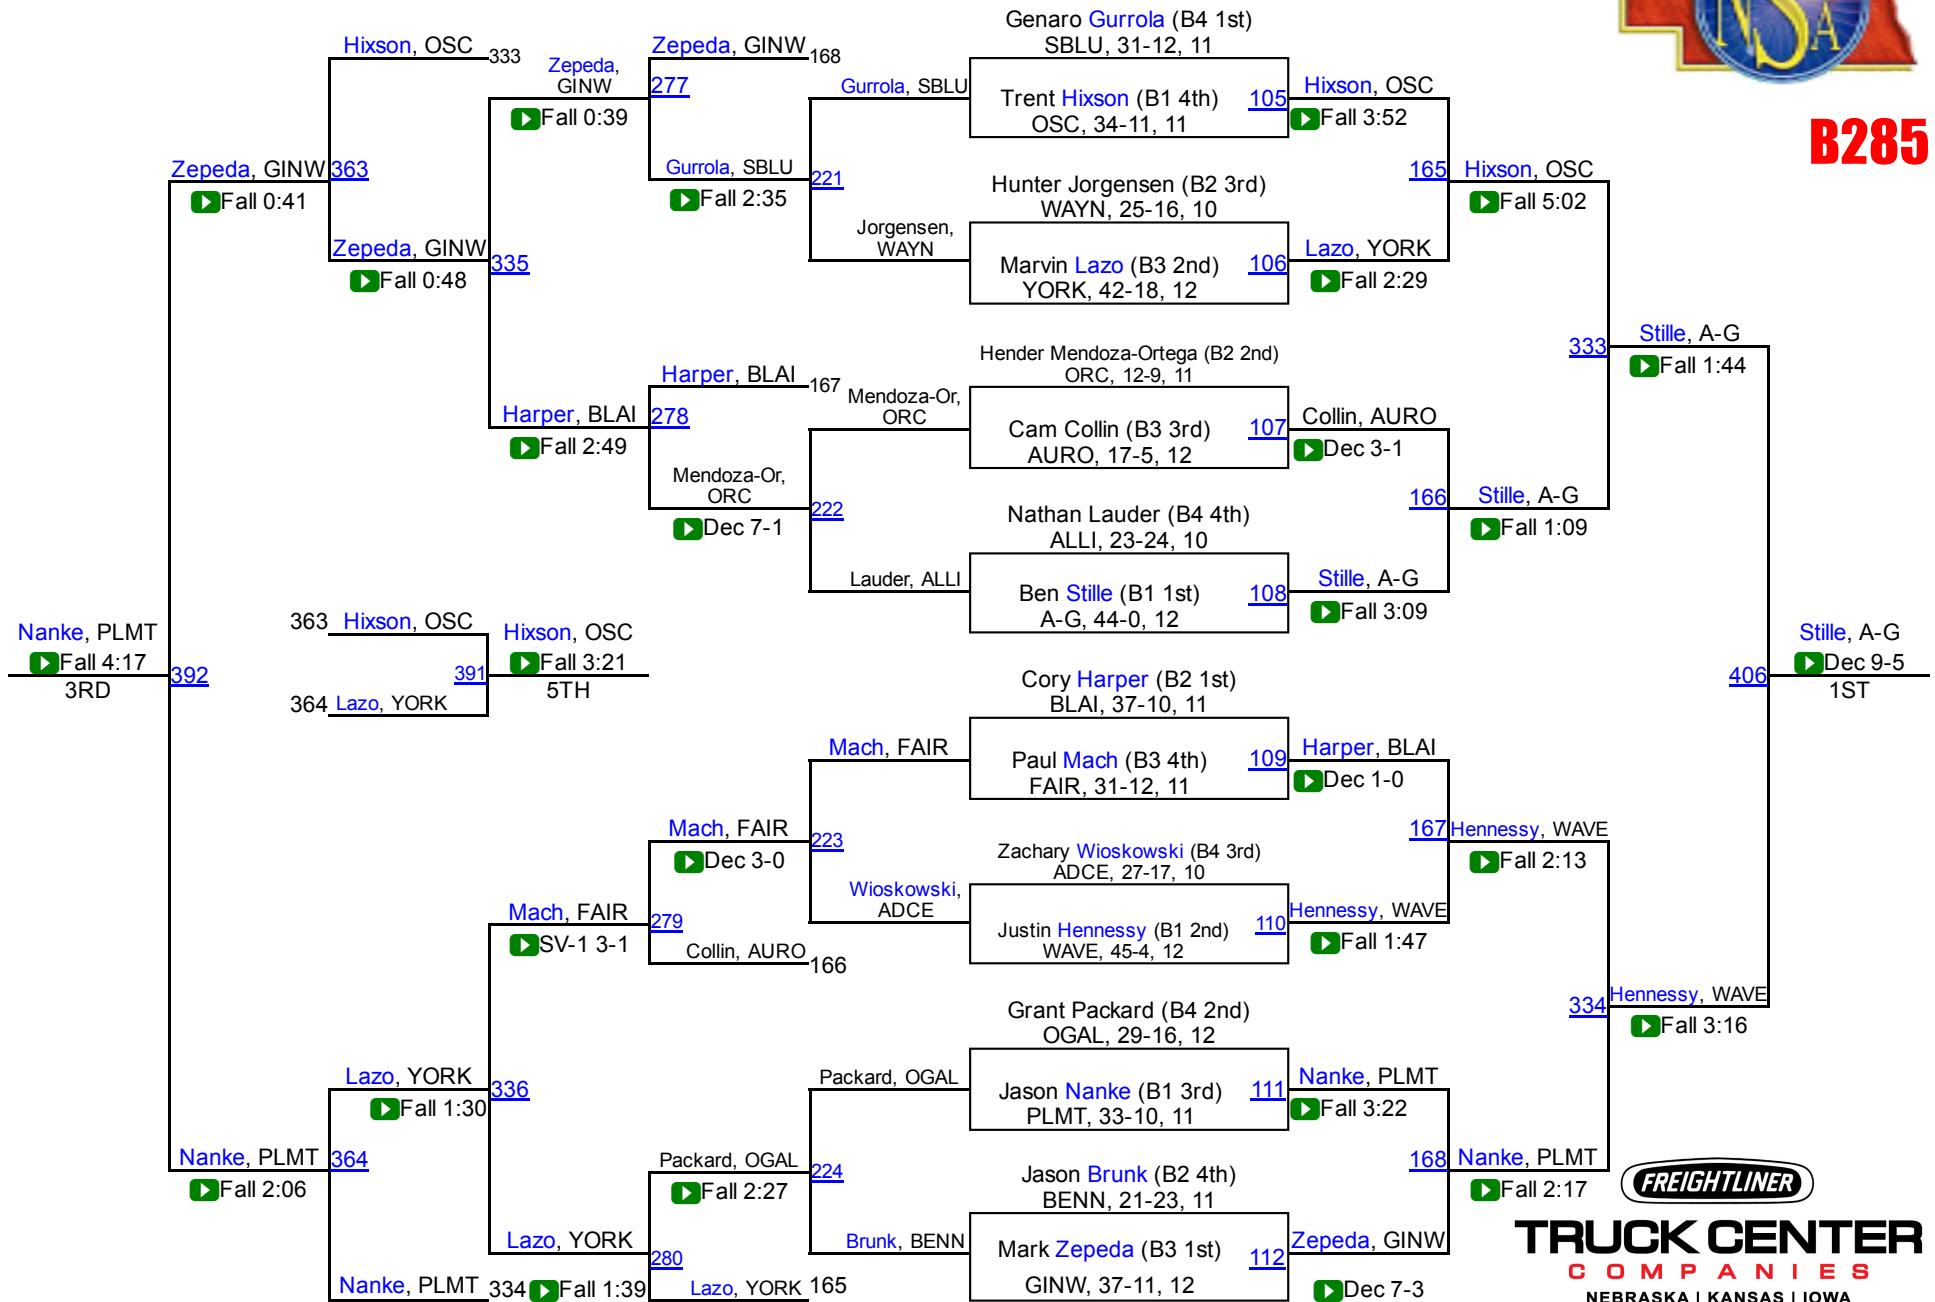

2016 NSAA Championships

B285

TRUCK CENTER
COMPANIES
NEBRASKA | KANSAS | IOWA