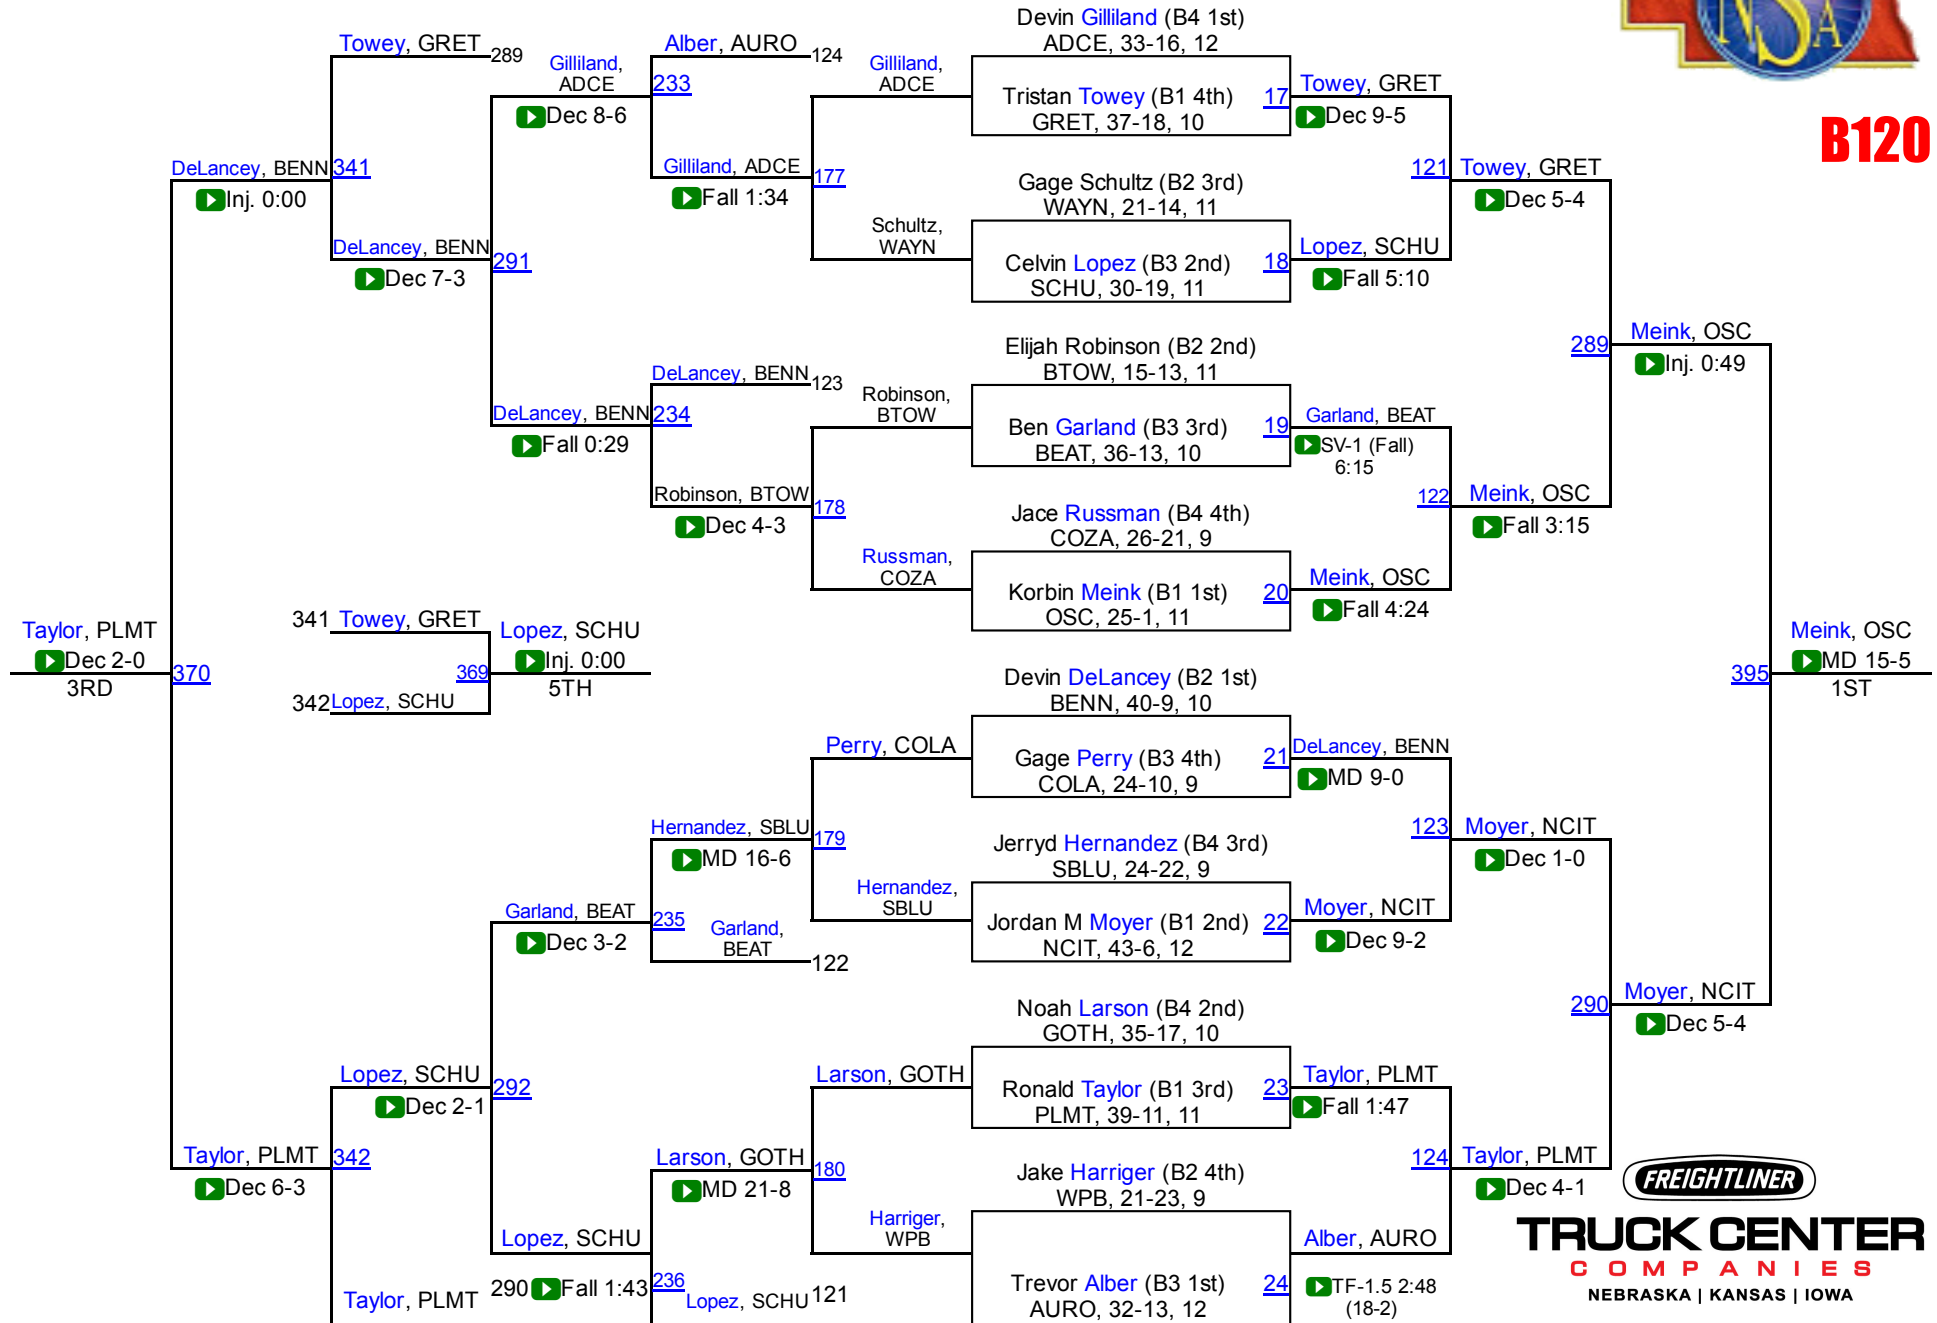

2016 NSAA Championships

B120

TRUCK CENTER
COMPANIES
NEBRASKA | KANSAS | IOWA