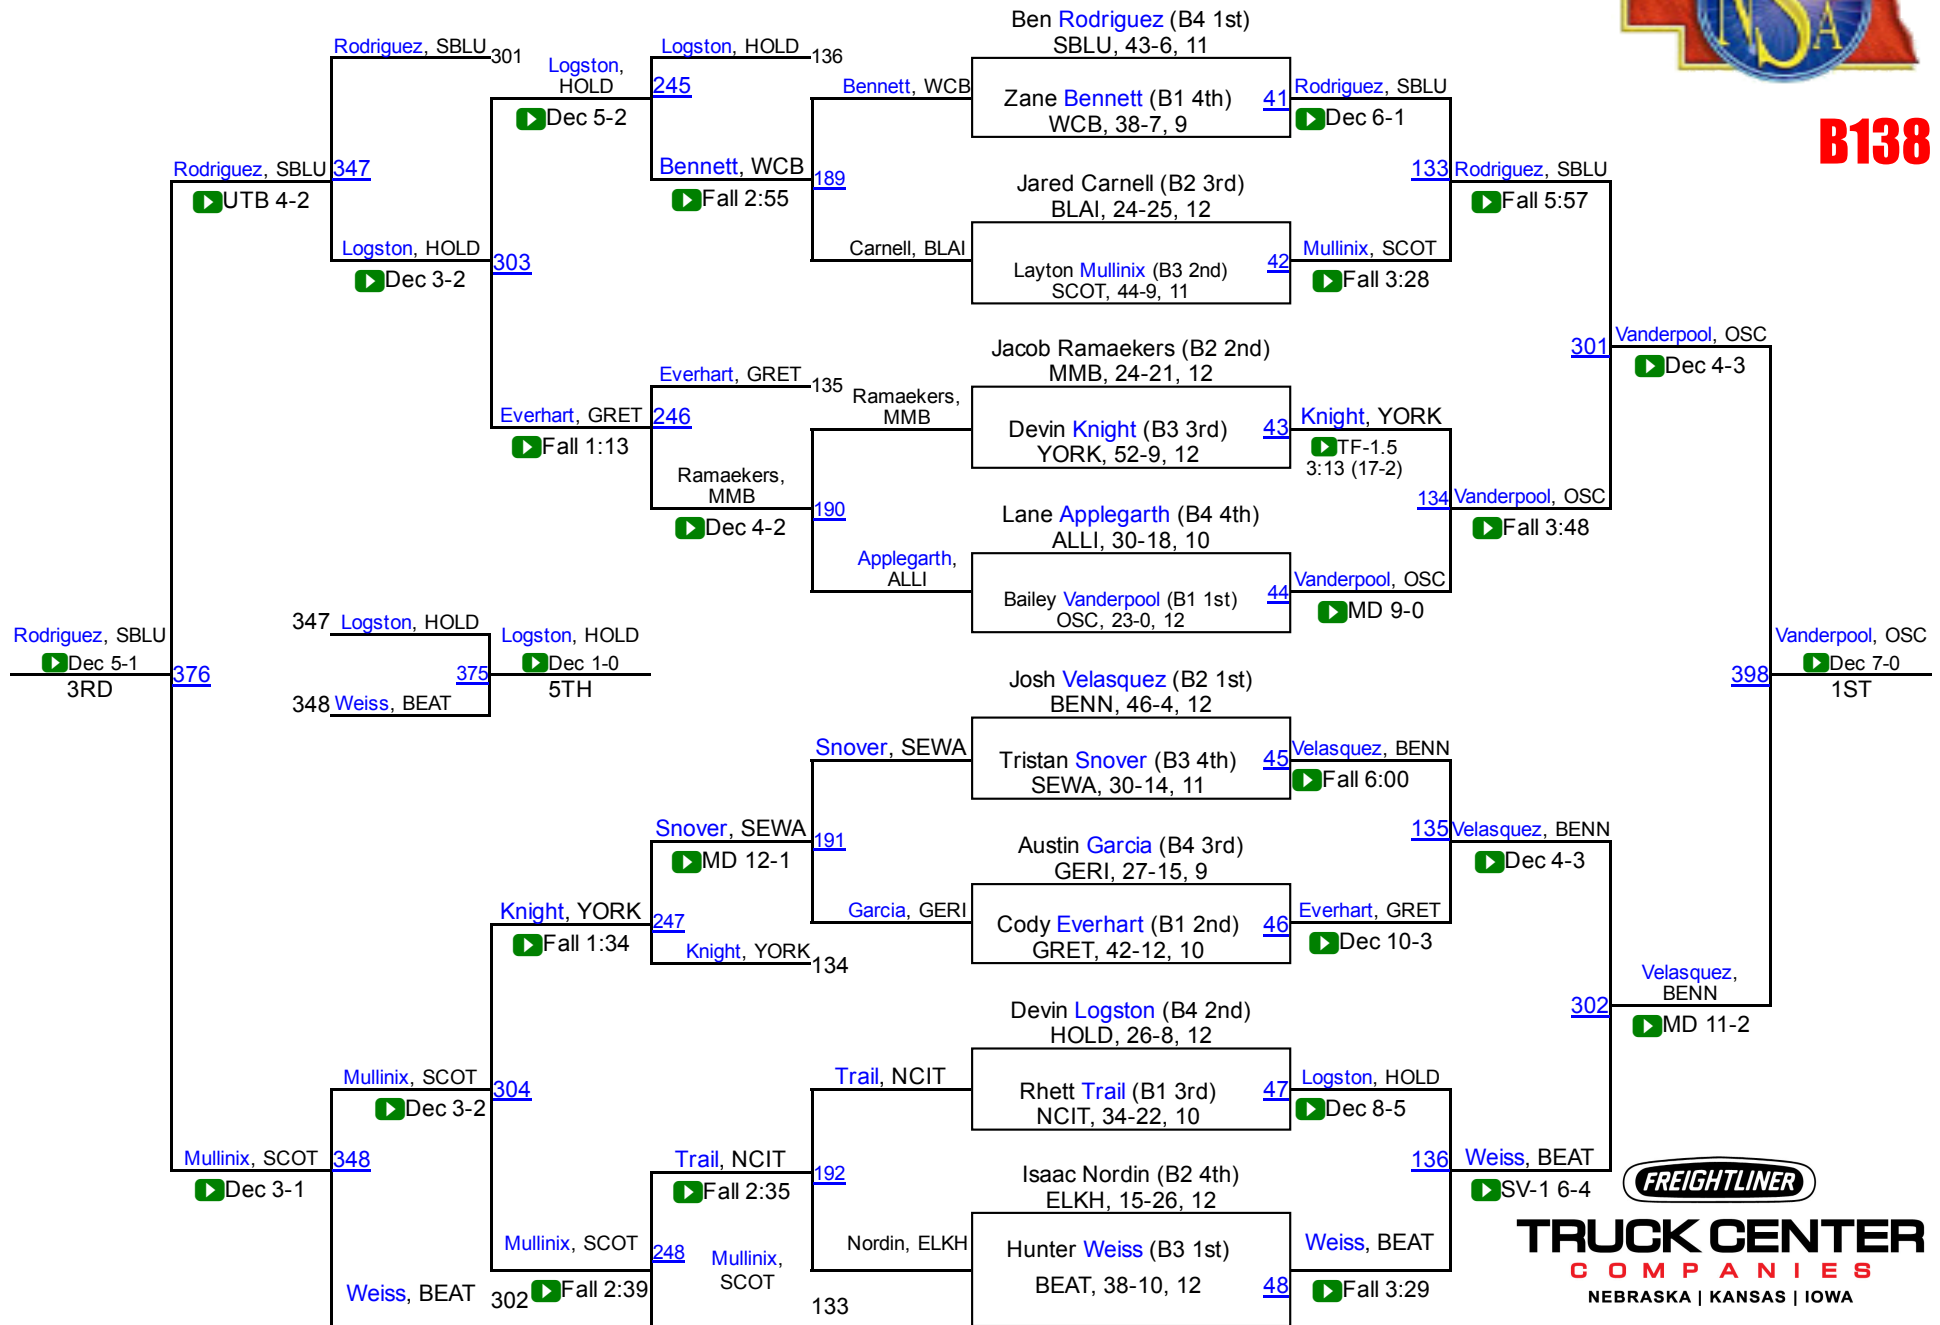

2016 NSAA Championships

B138