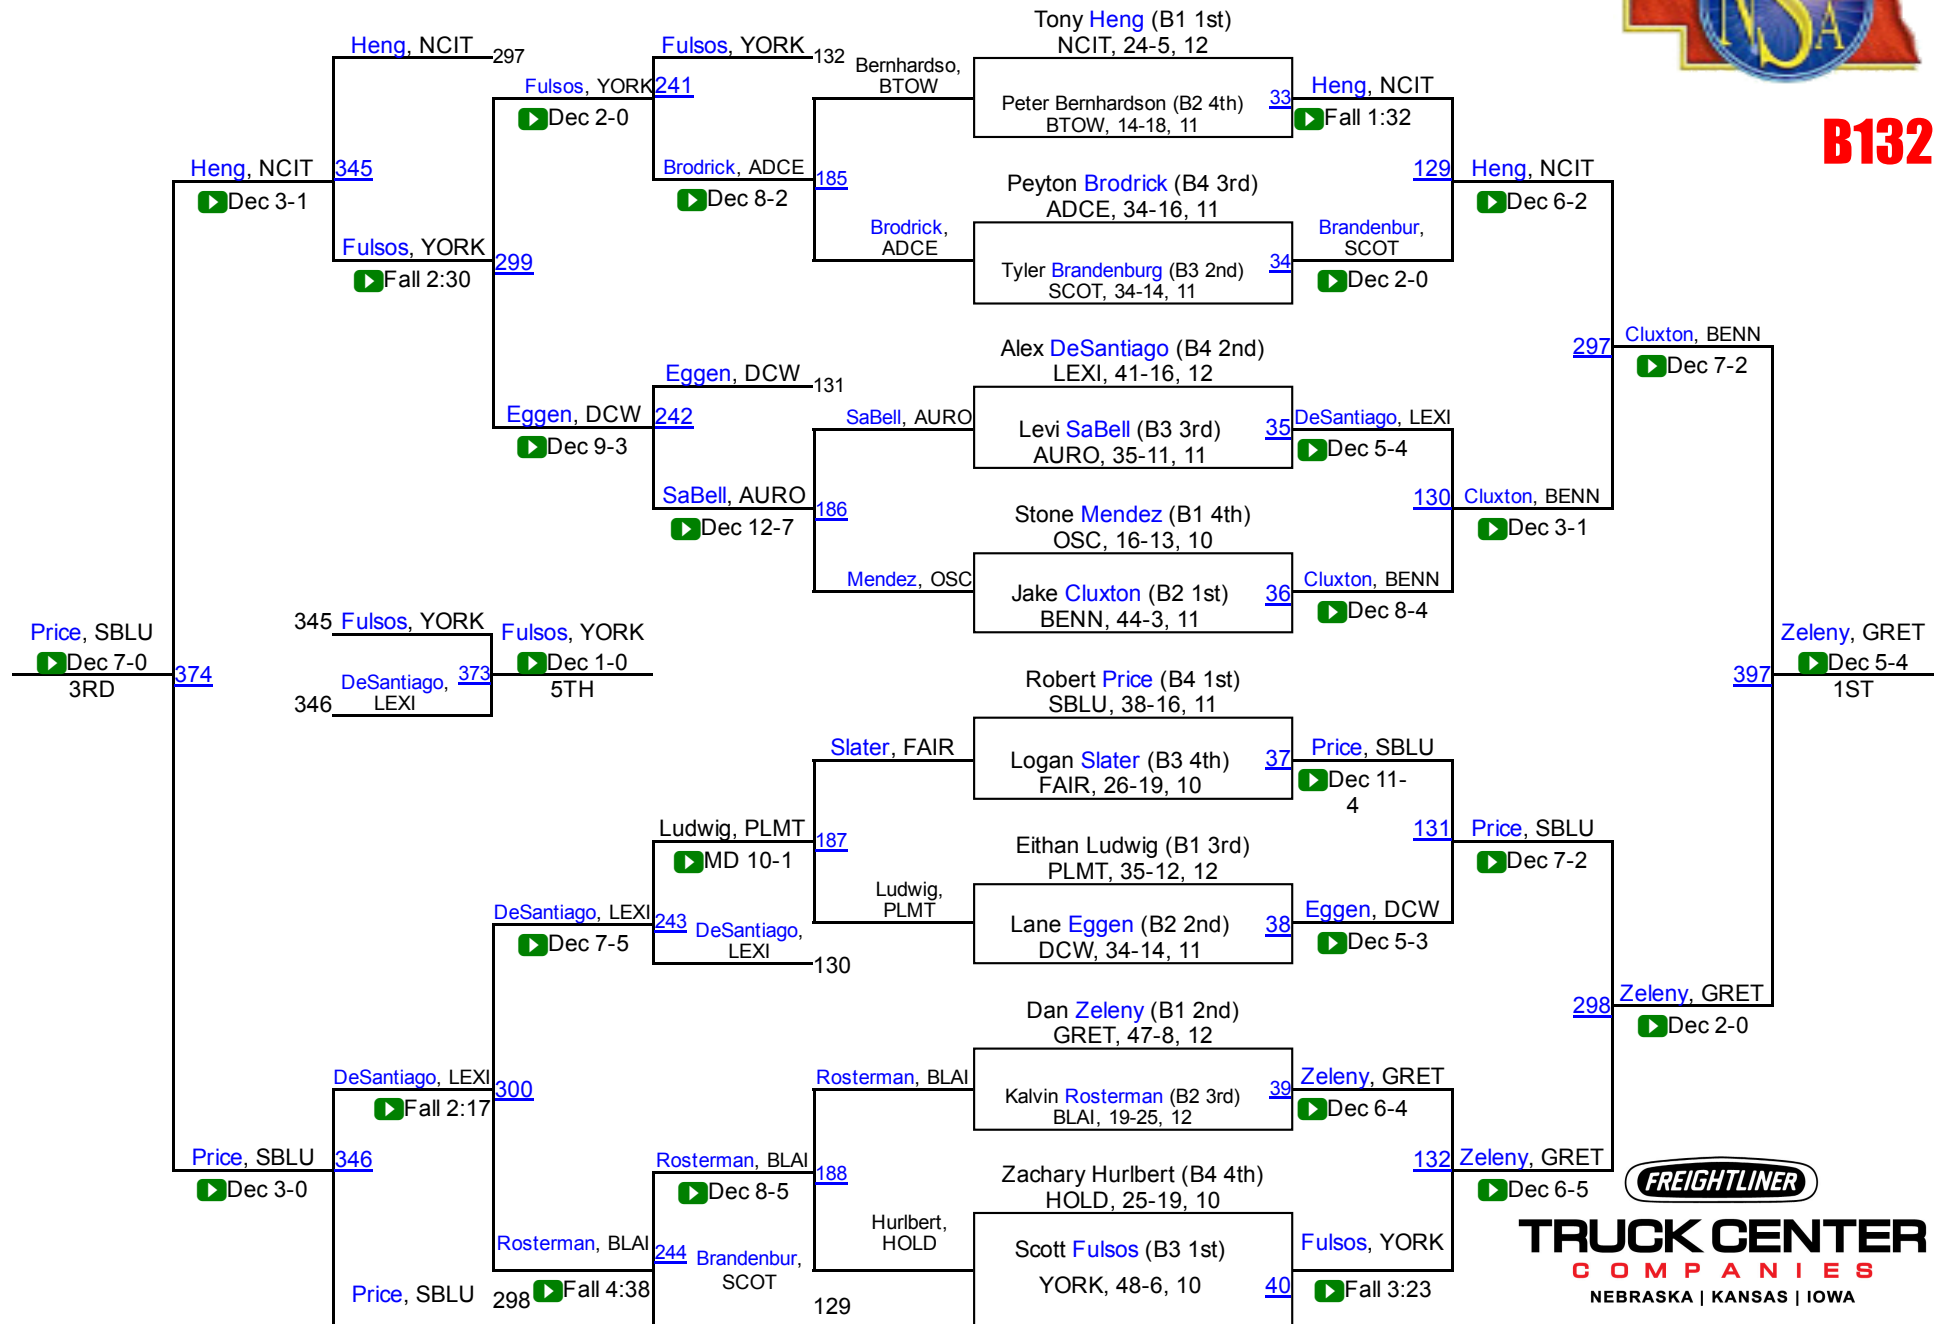

2016 NSAA Championships

B132

TRUCK CENTER
COMPANIES
NEBRASKA | KANSAS | IOWA