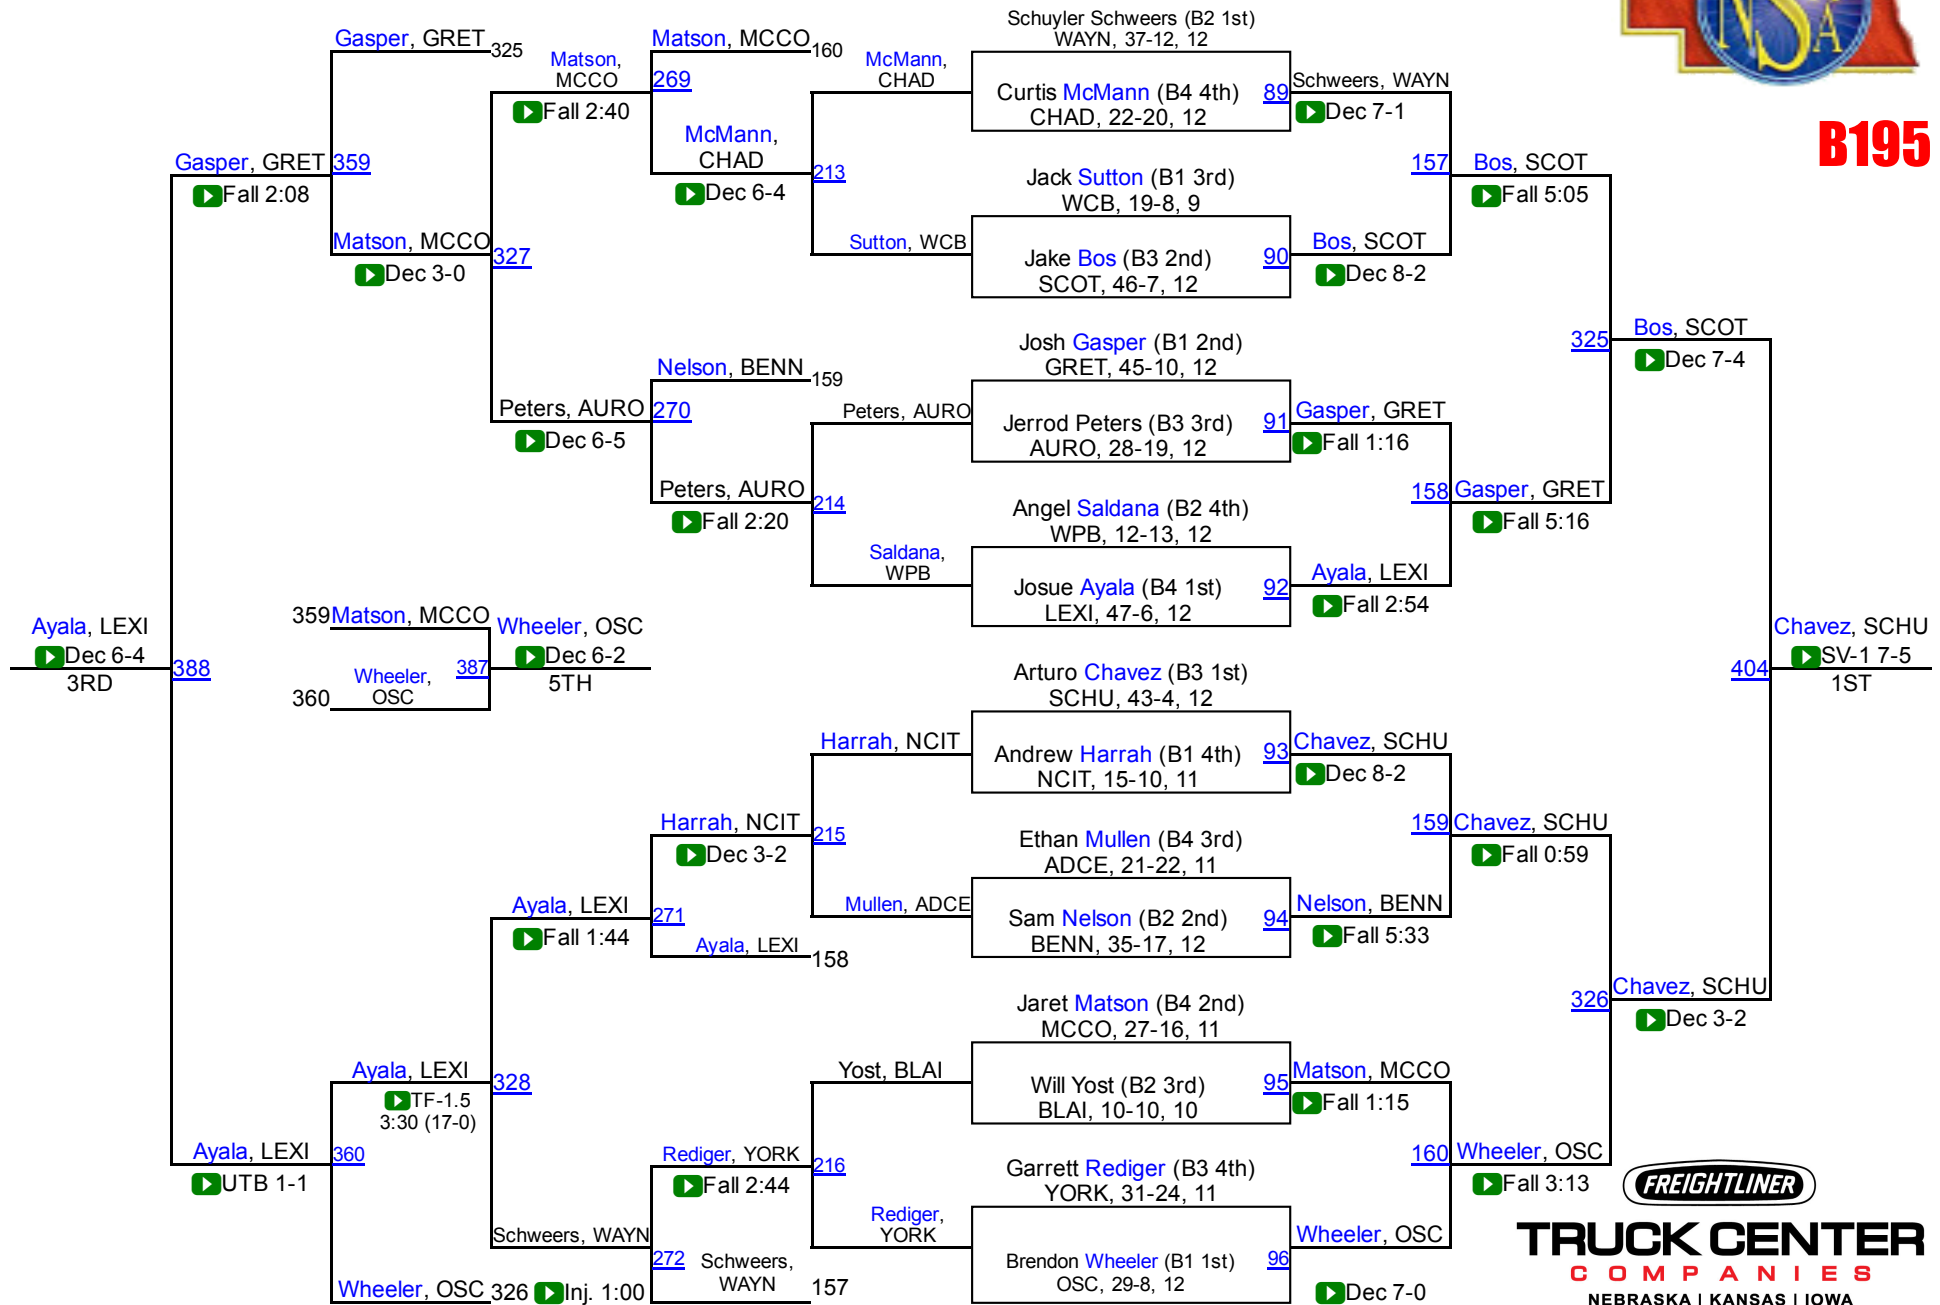

2016 NSAA Championships

B195

TRUCK CENTER
COMPANIES
NEBRASKA | KANSAS | IOWA