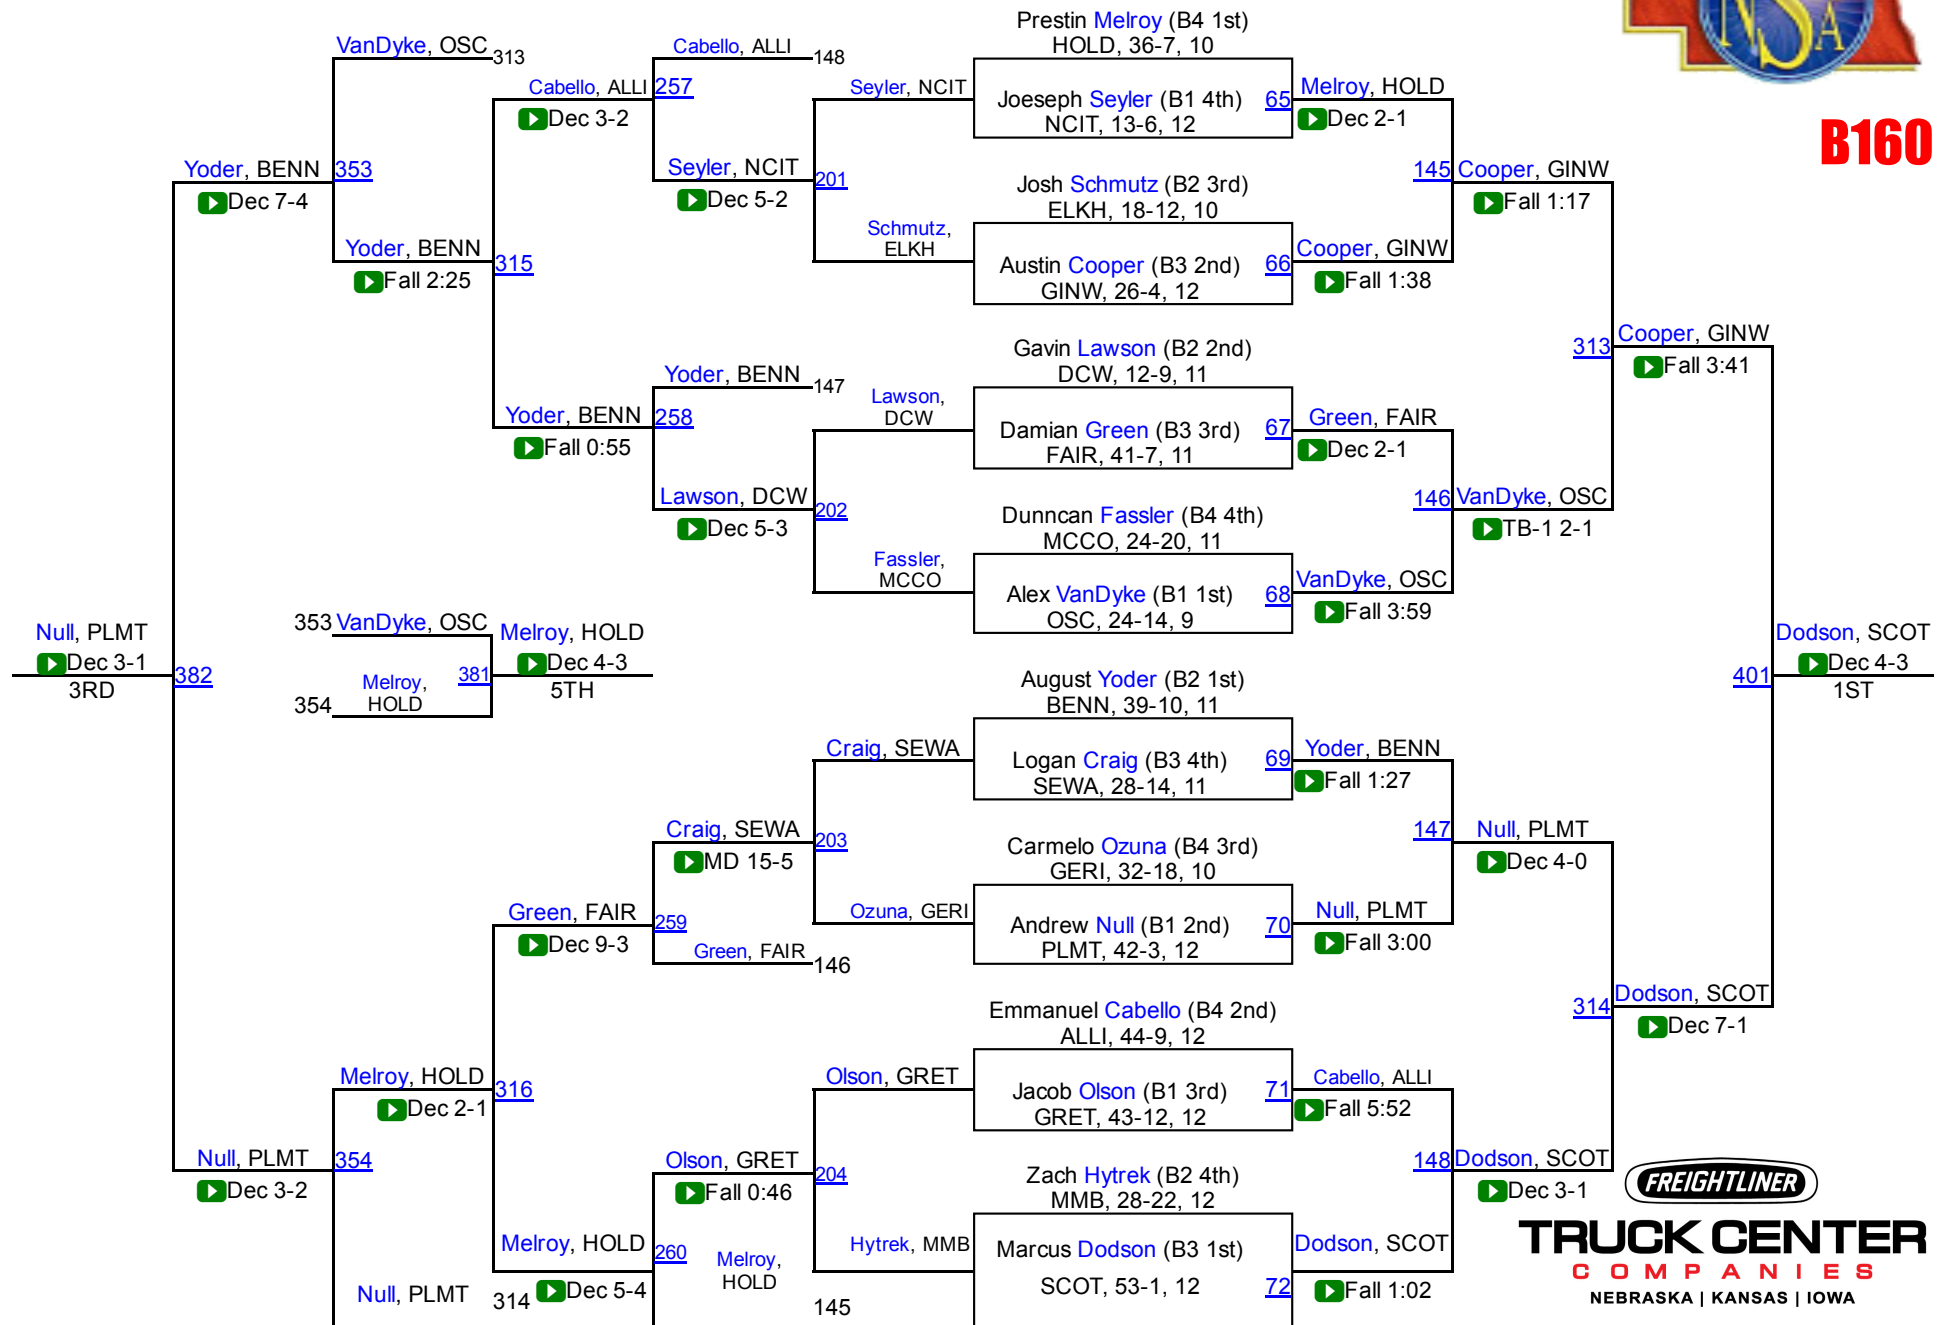

2016 NSAA Championships

B160

TRUCK CENTER
COMPANIES
NEBRASKA | KANSAS | IOWA