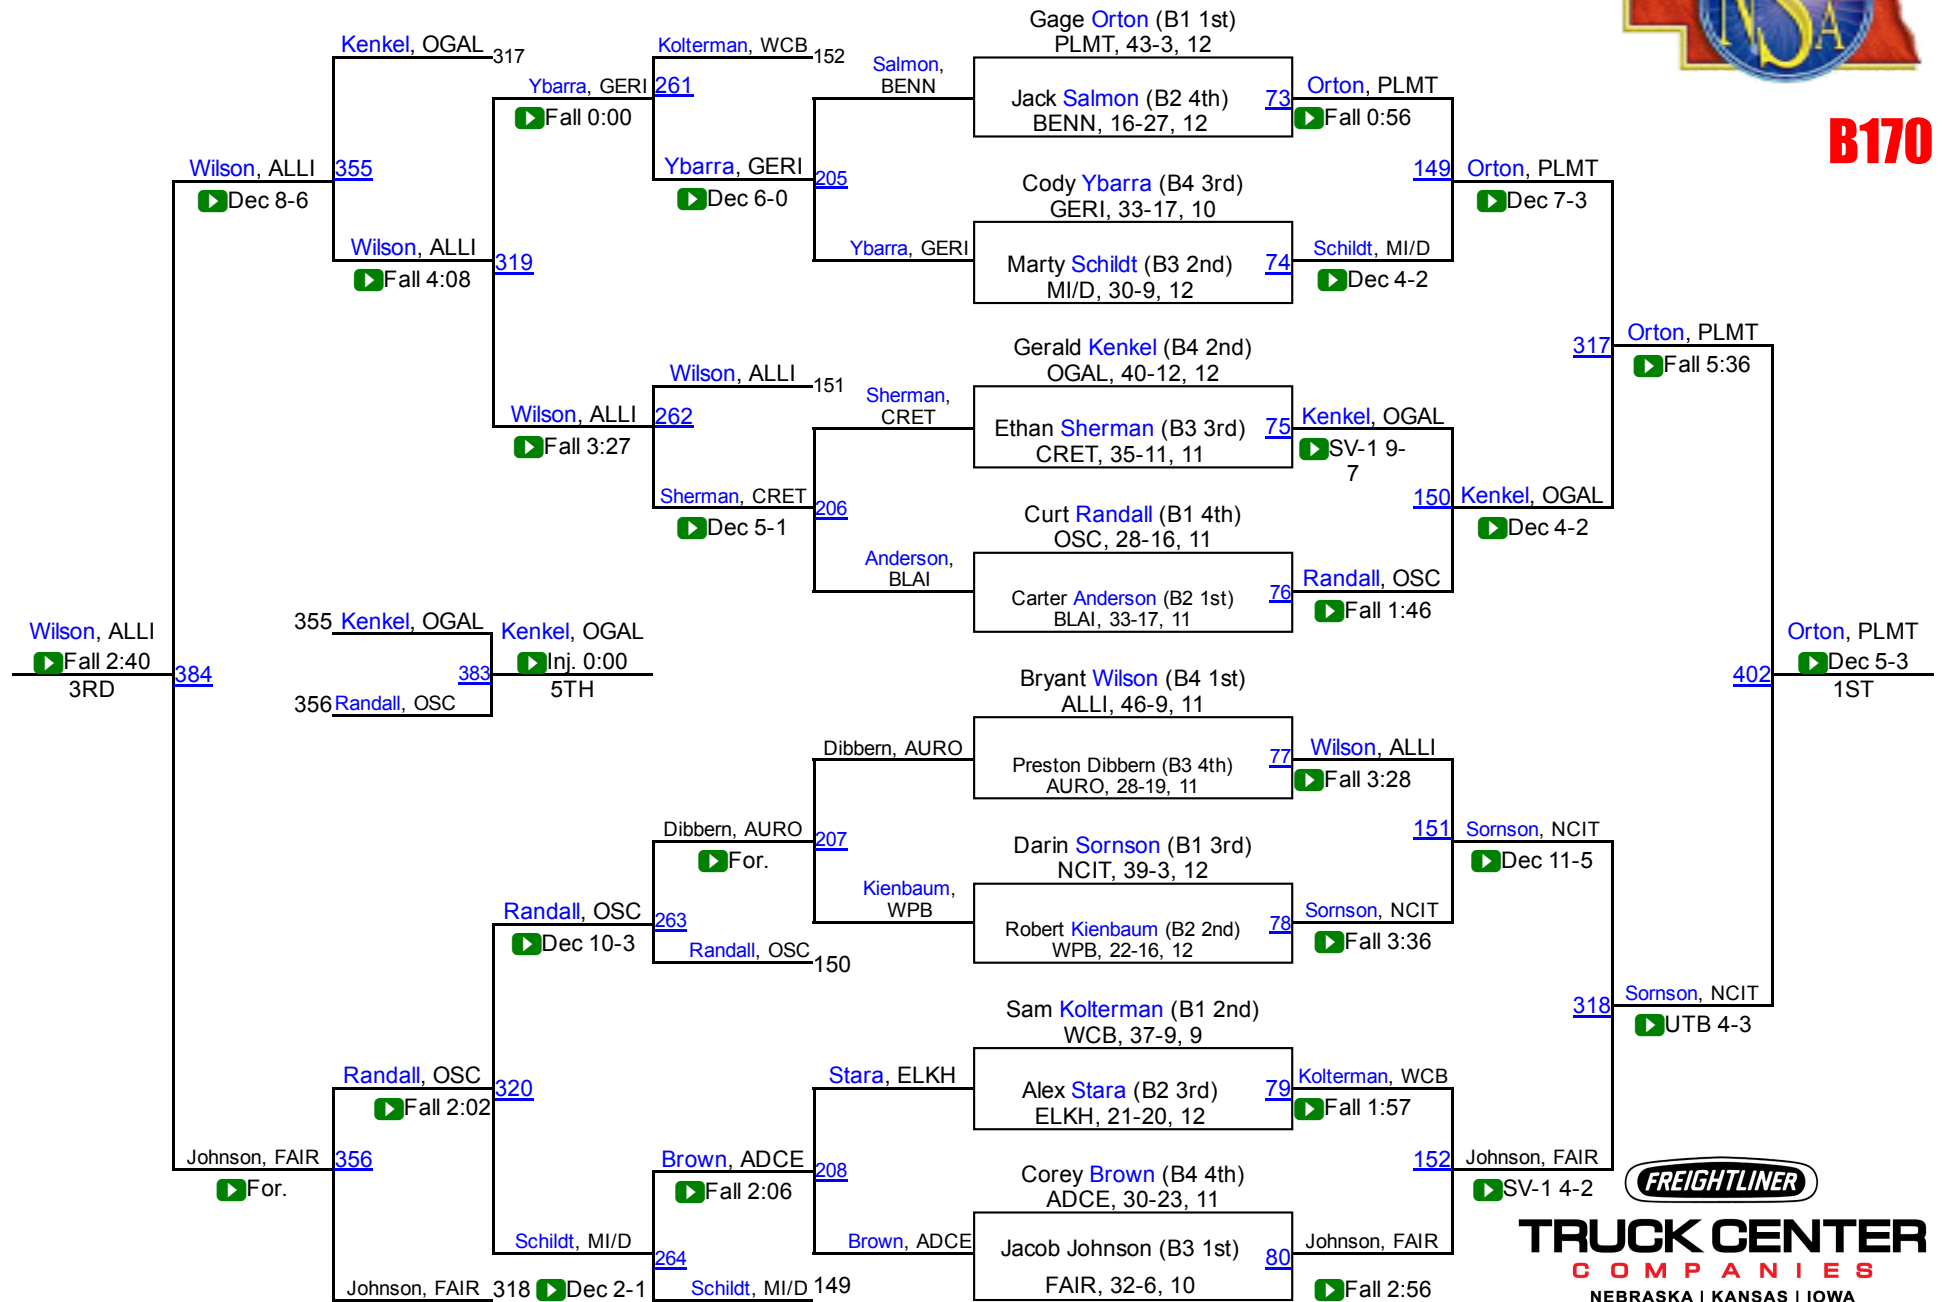

2016 NSAA Championships

B170

TRUCK CENTER
COMPANIES
NEBRASKA | KANSAS | IOWA