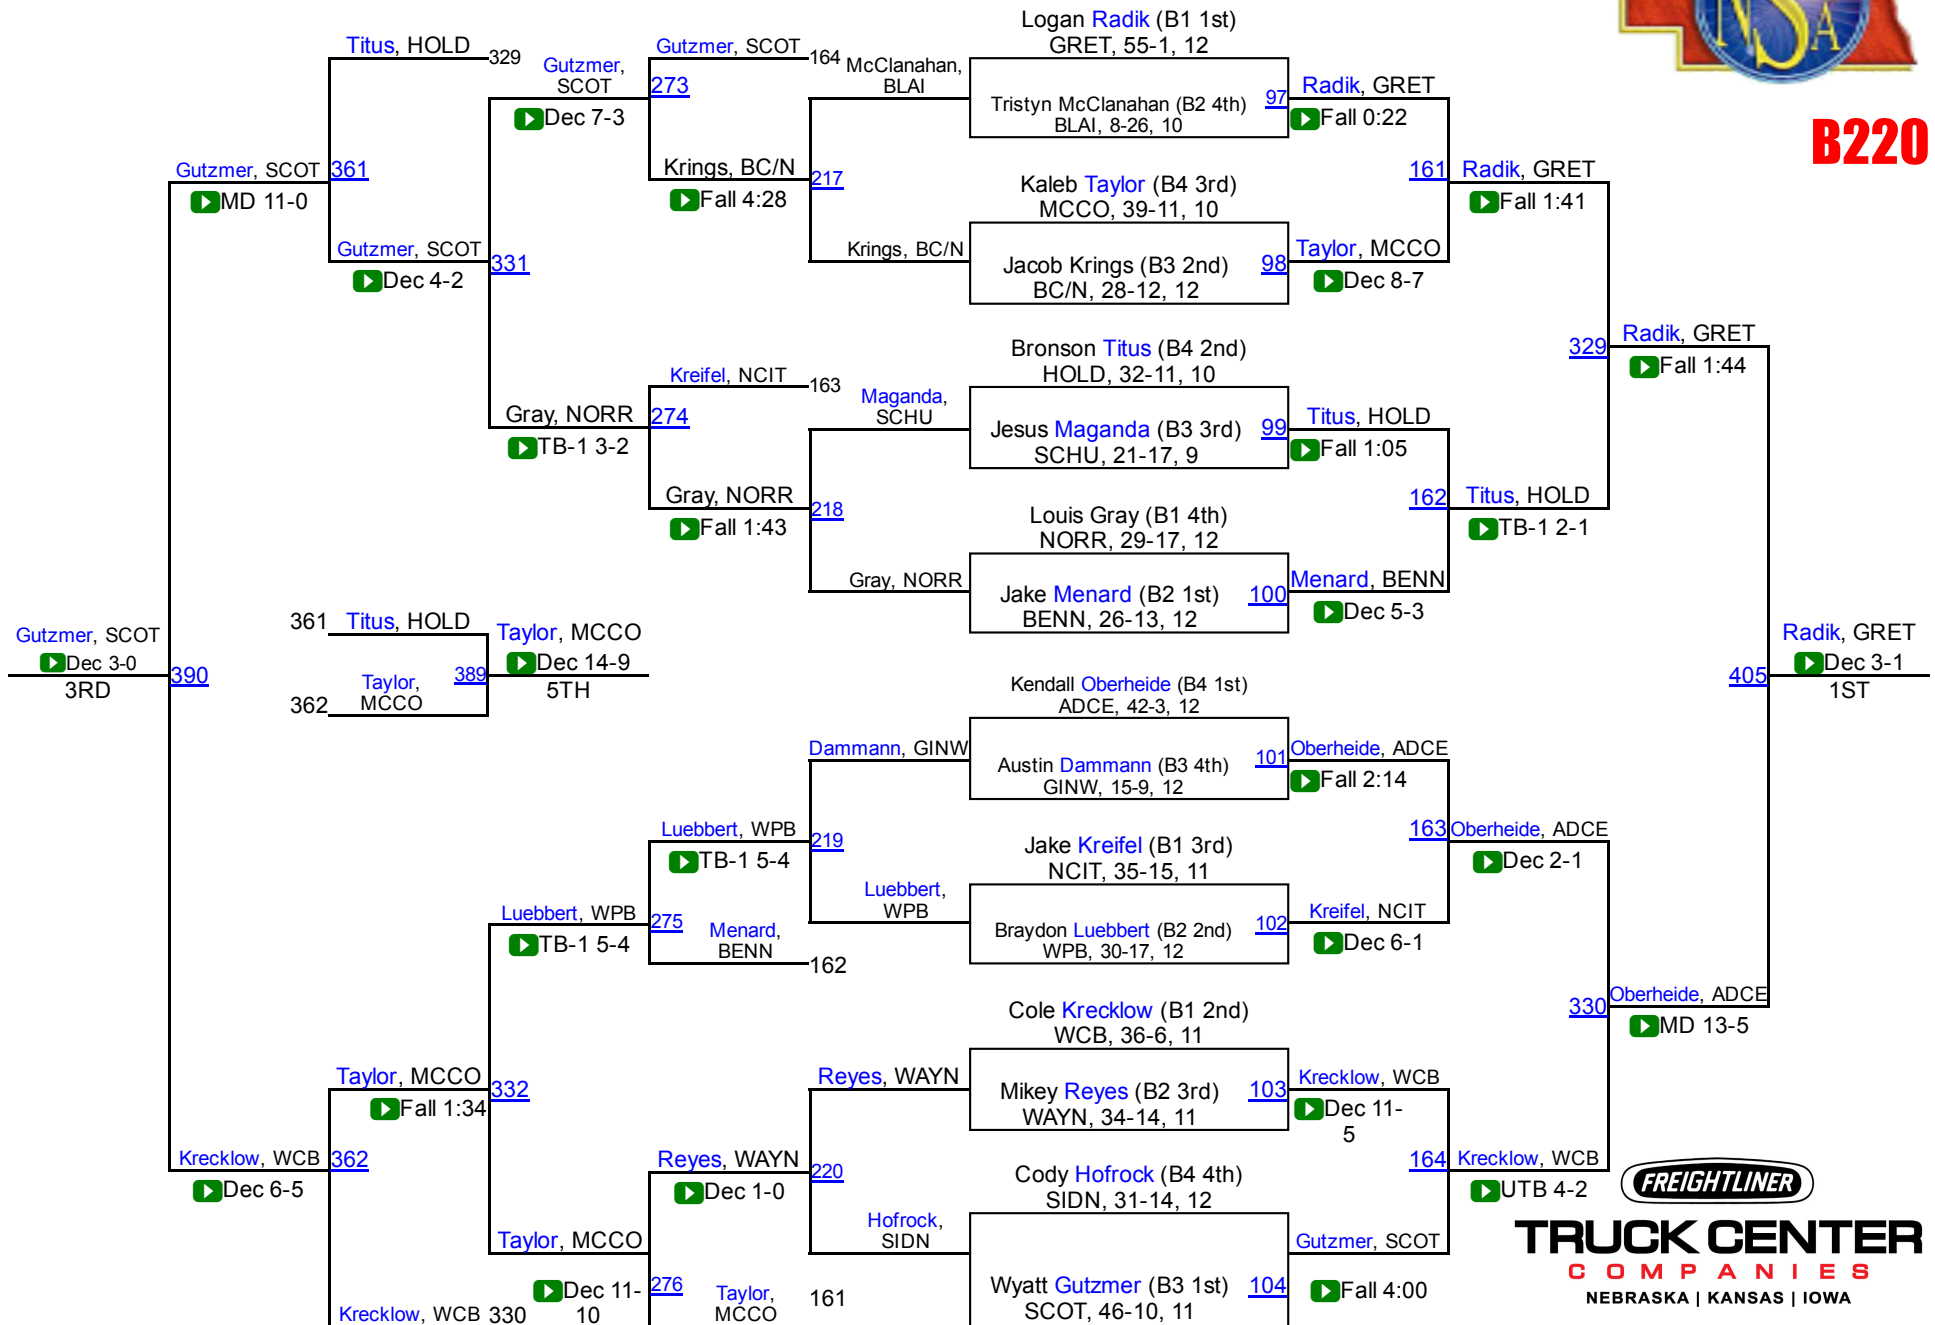

2016 NSAA Championships

B220