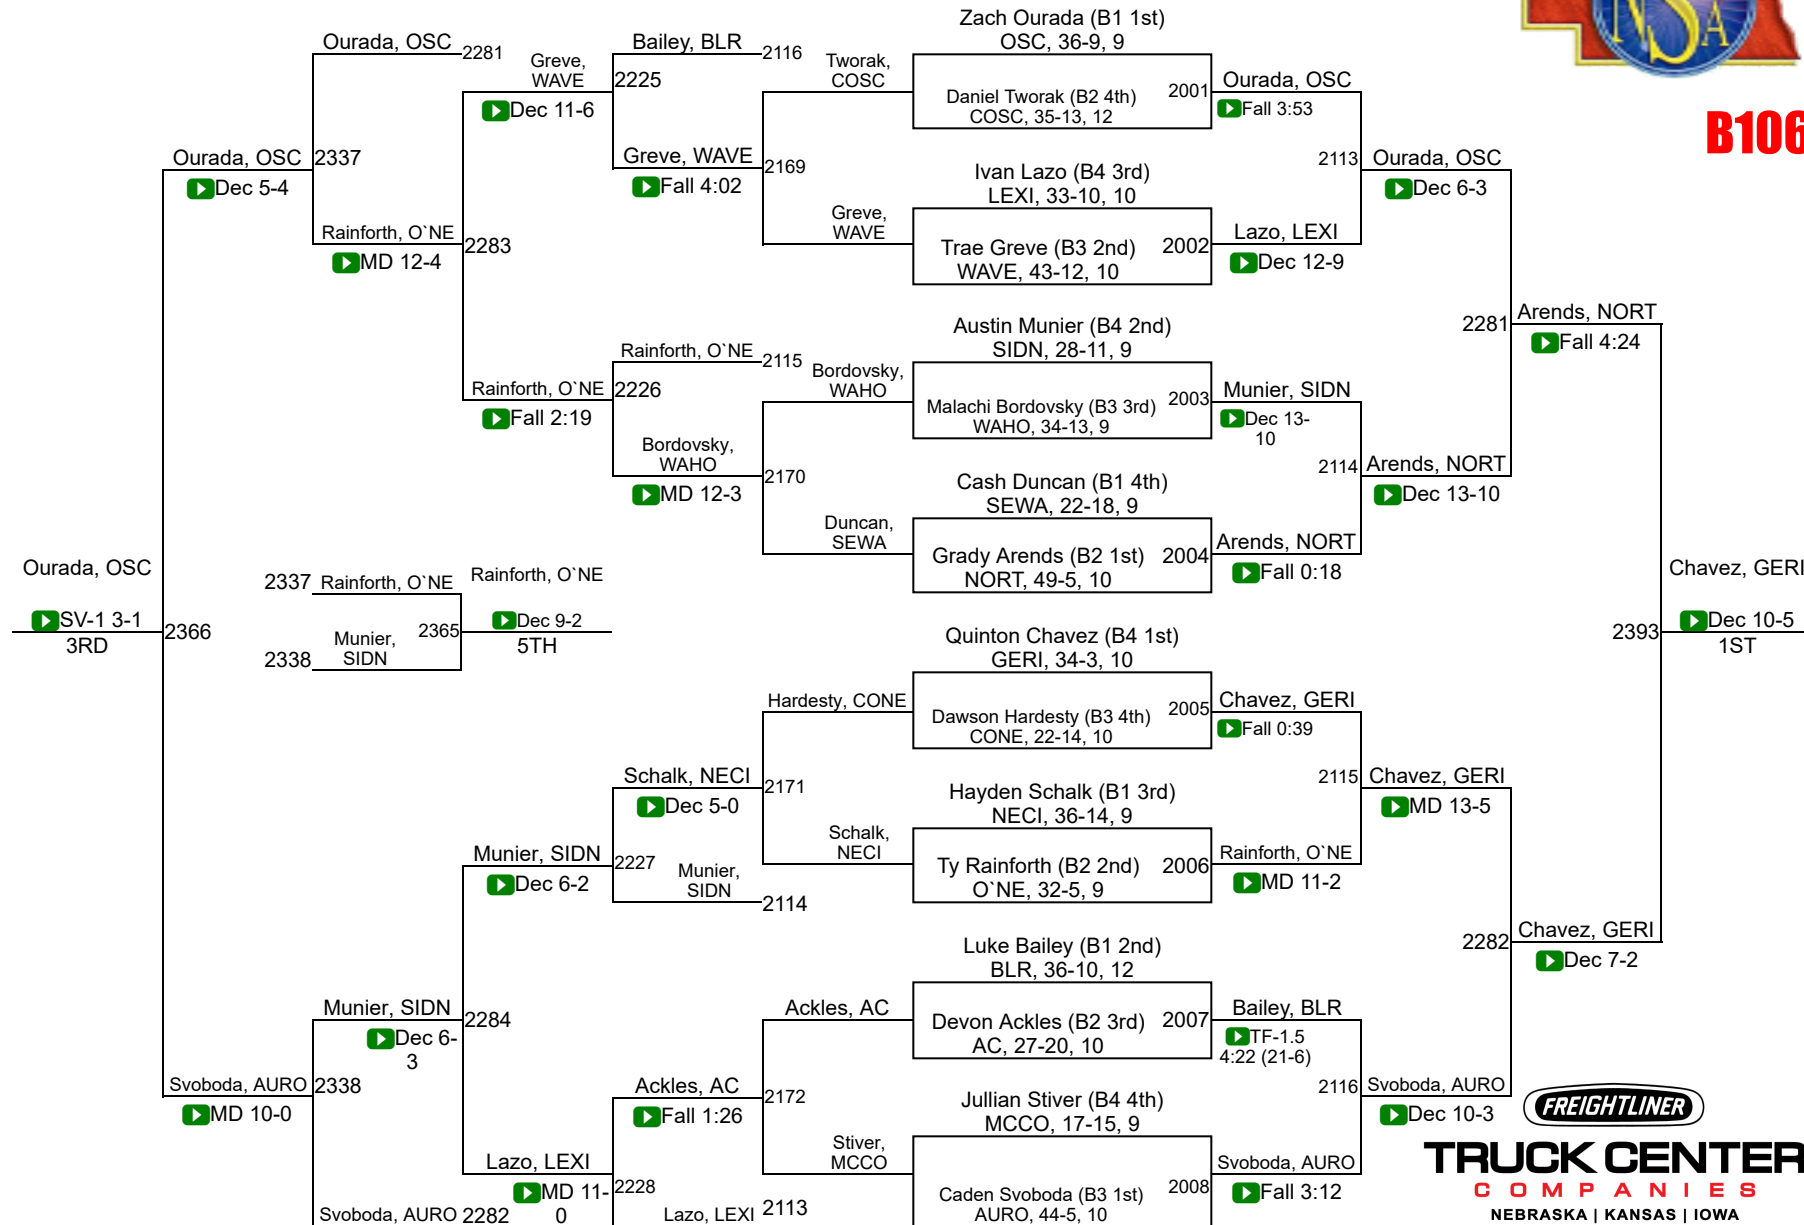

2019 NSAA Wrestling Championships
Final Team Scores
Class B

1	Northwest	96.0	36	McCook	12.0
2	Omaha Skutt Catholic	91.0	37	Auburn	11.0
3	Hastings	88.5	38	Conestoga	10.0
4	Wahoo	83.0	39	Holdrege	7.0
5	York	76.0	39	West Point-Beemer	7.0
6	North Platte	73.0	41	Columbus Scotus	4.0
6	Scottsbluff	73.0	42	Falls City	0.0
8	Plattsmouth	67.5	42	Mt. Michael Benedictine	0.0
9	Aurora	66.0	42	Omaha Concordia	0.0
9	Columbus Lakeview	66.0	42	Omaha Gross Catholic	0.0
11	Lexington	65.0			
12	Waverly	63.0			
13	Sidney	59.5			
14	Schuyler	57.0			
15	Blair	55.5			
16	Cozad	49.0			
17	Beatrice	43.0			
18	Gering	39.0			
19	Chadron	36.0			
20	Fairbury	31.0			
21	Central City	29.0			
22	Ralston	28.0			
22	Raymond Central	28.0			
24	Norris	26.0			
25	Adams Central	24.0			
25	Gothenburg	24.0			
27	Wayne	23.5			
28	Bennington	21.0			
28	Crete	21.0			
28	O'Neill	21.0			
31	Ogallala	19.0			
32	Boys Town	18.0			
33	Seward	17.0			
34	Alliance	16.0			
35	Nebraska City	14.0			

2019 NSAA Championships

B106

TRUCK CENTER
COMPANIES
NEBRASKA | KANSAS | IOWA