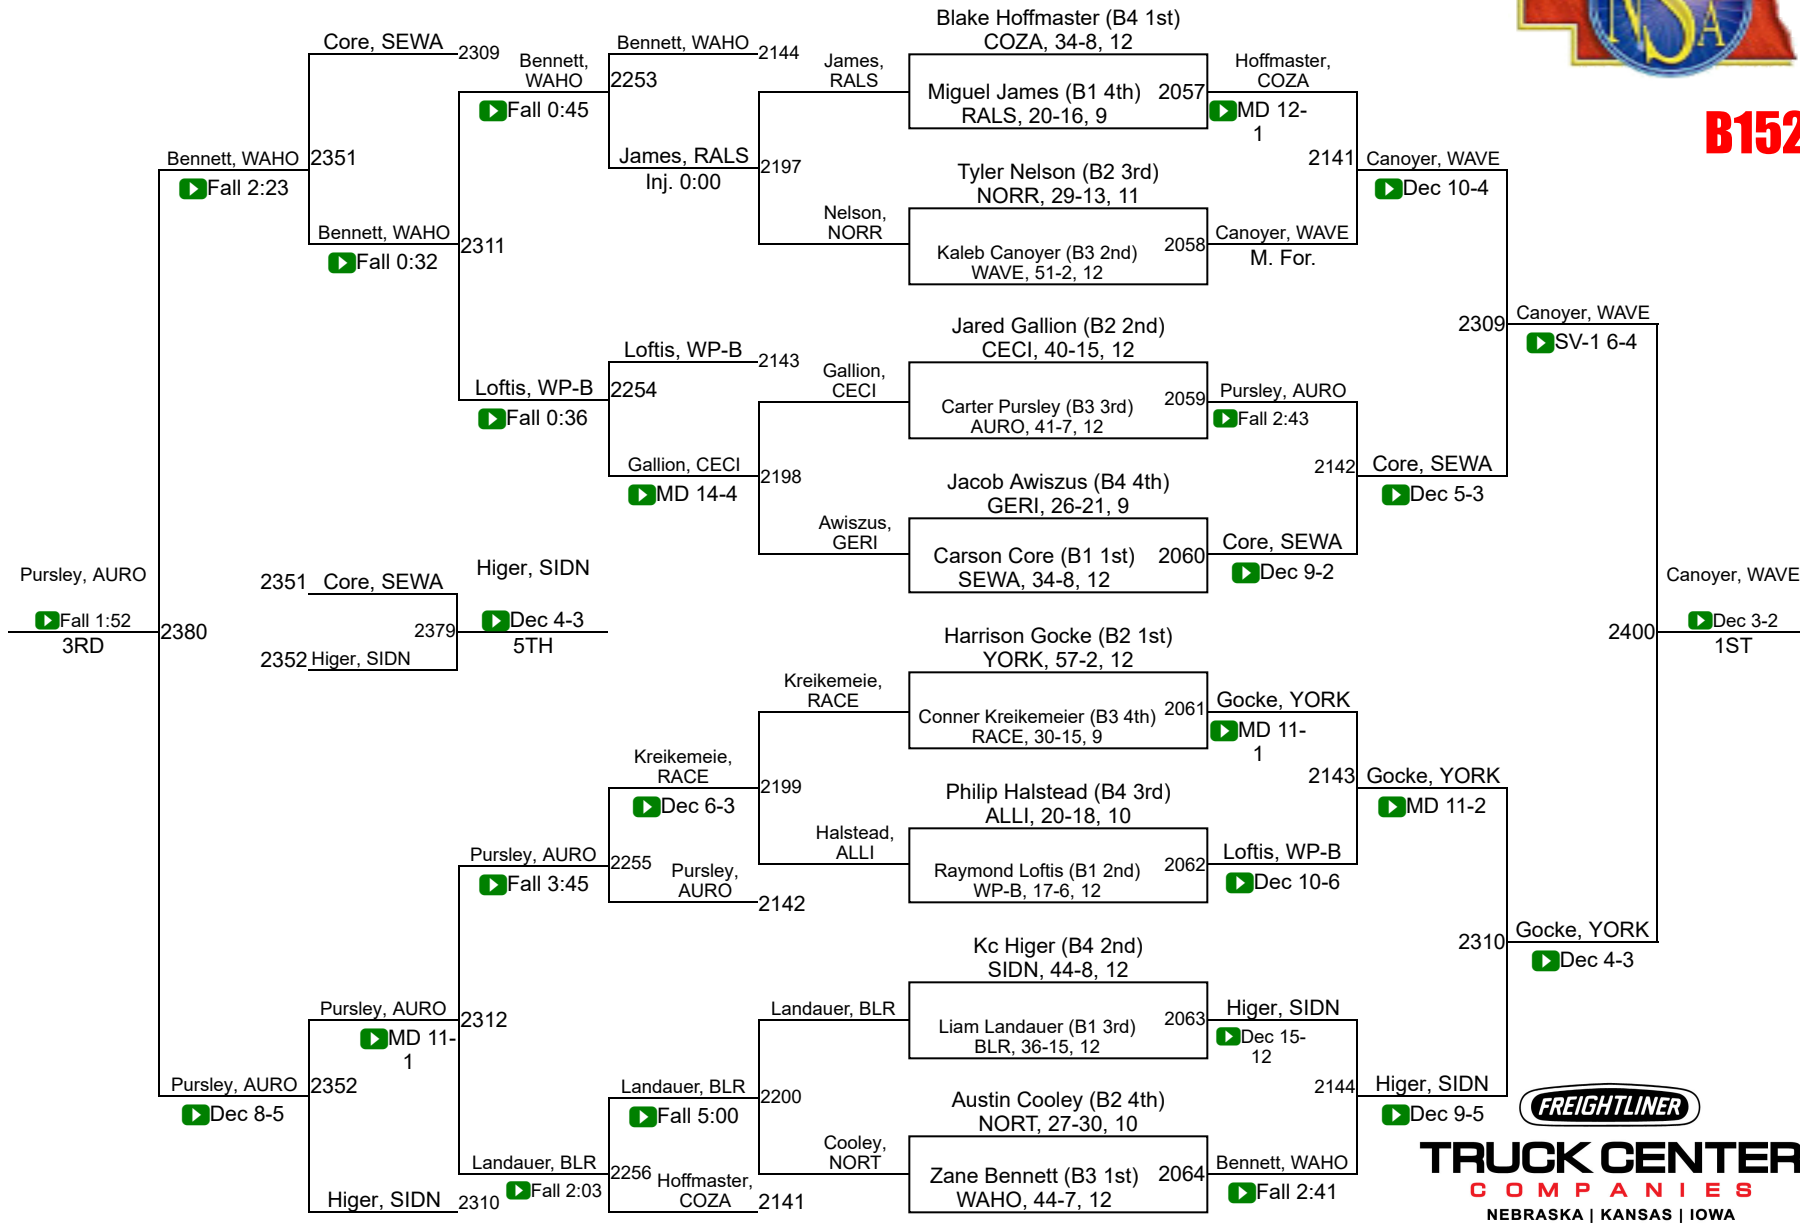

2019 NSAA Championships

B152