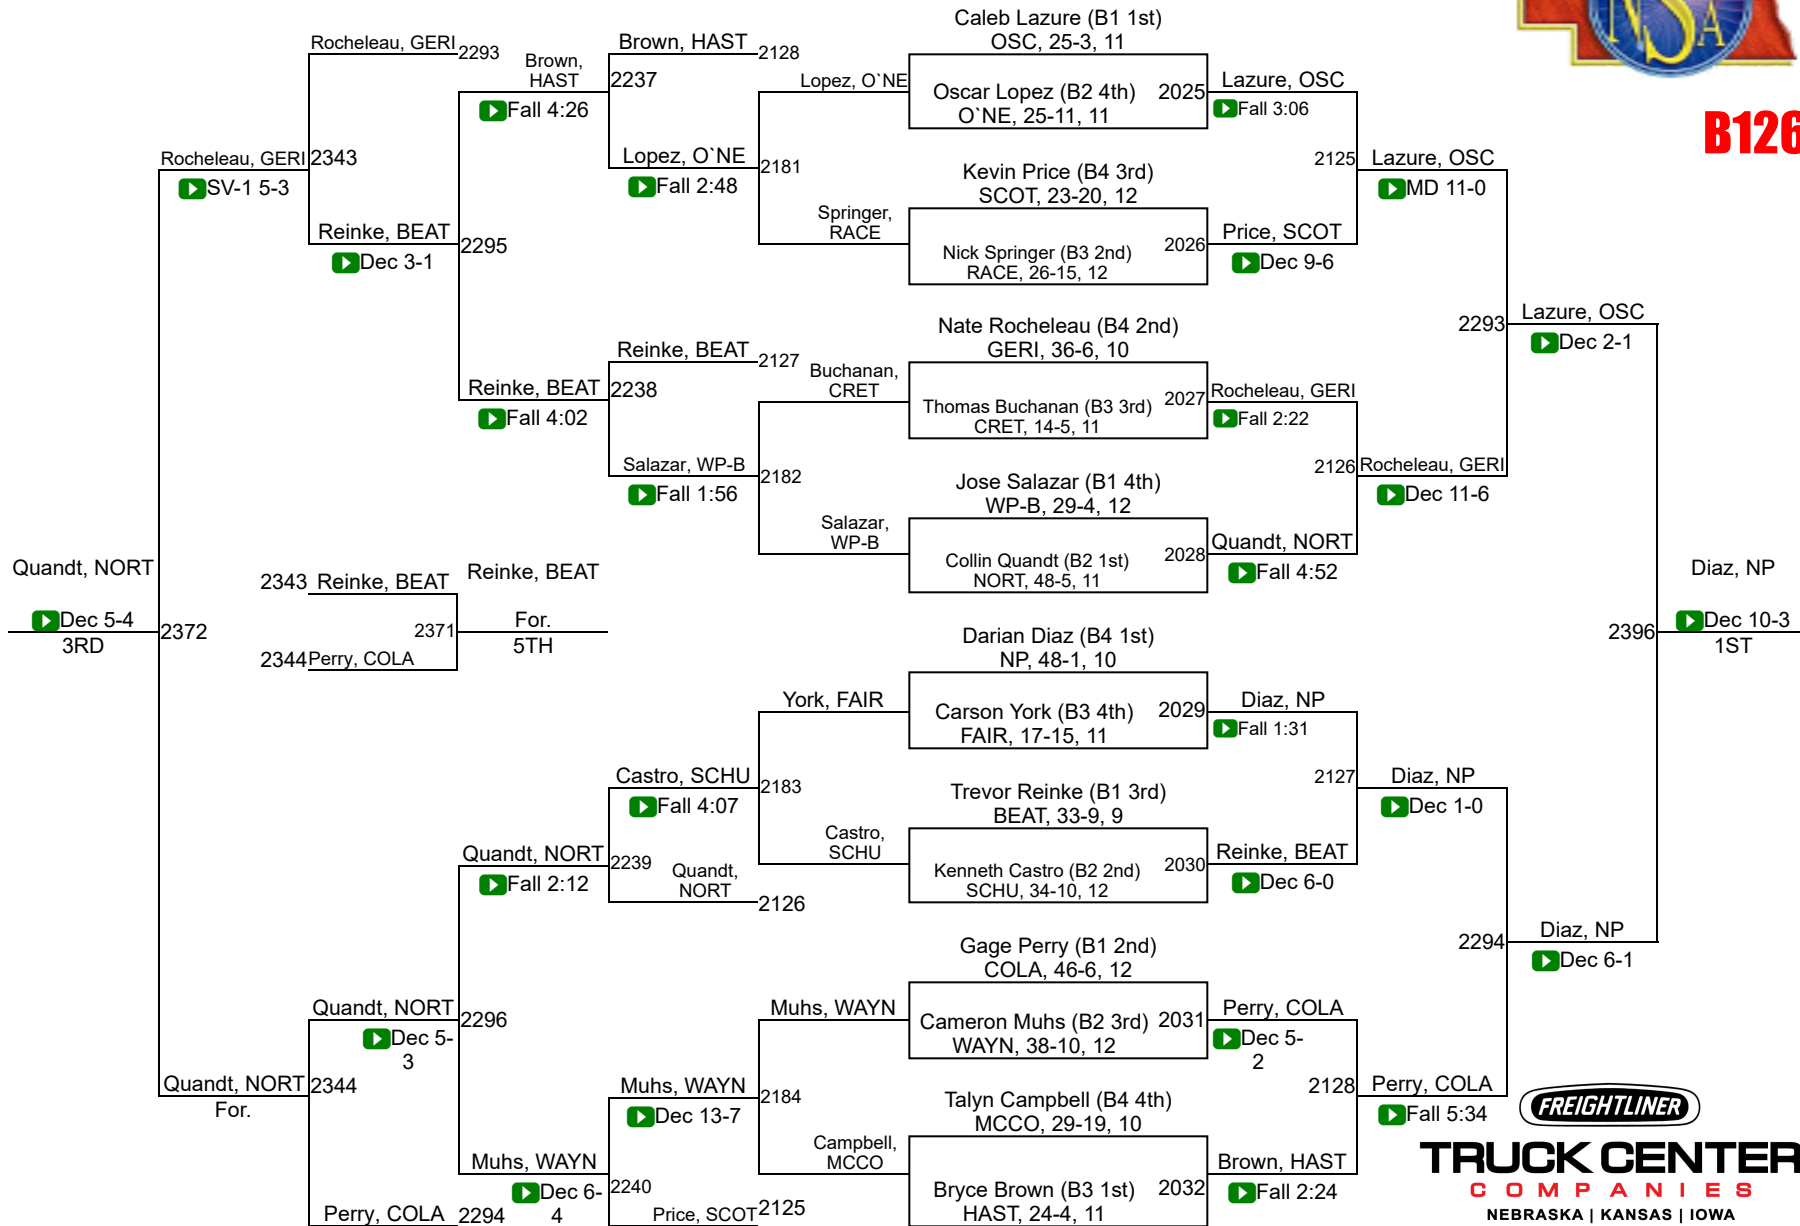

2019 NSAA Championships

B126

TRUCK CENTER
COMPANIES
NEBRASKA | KANSAS | IOWA