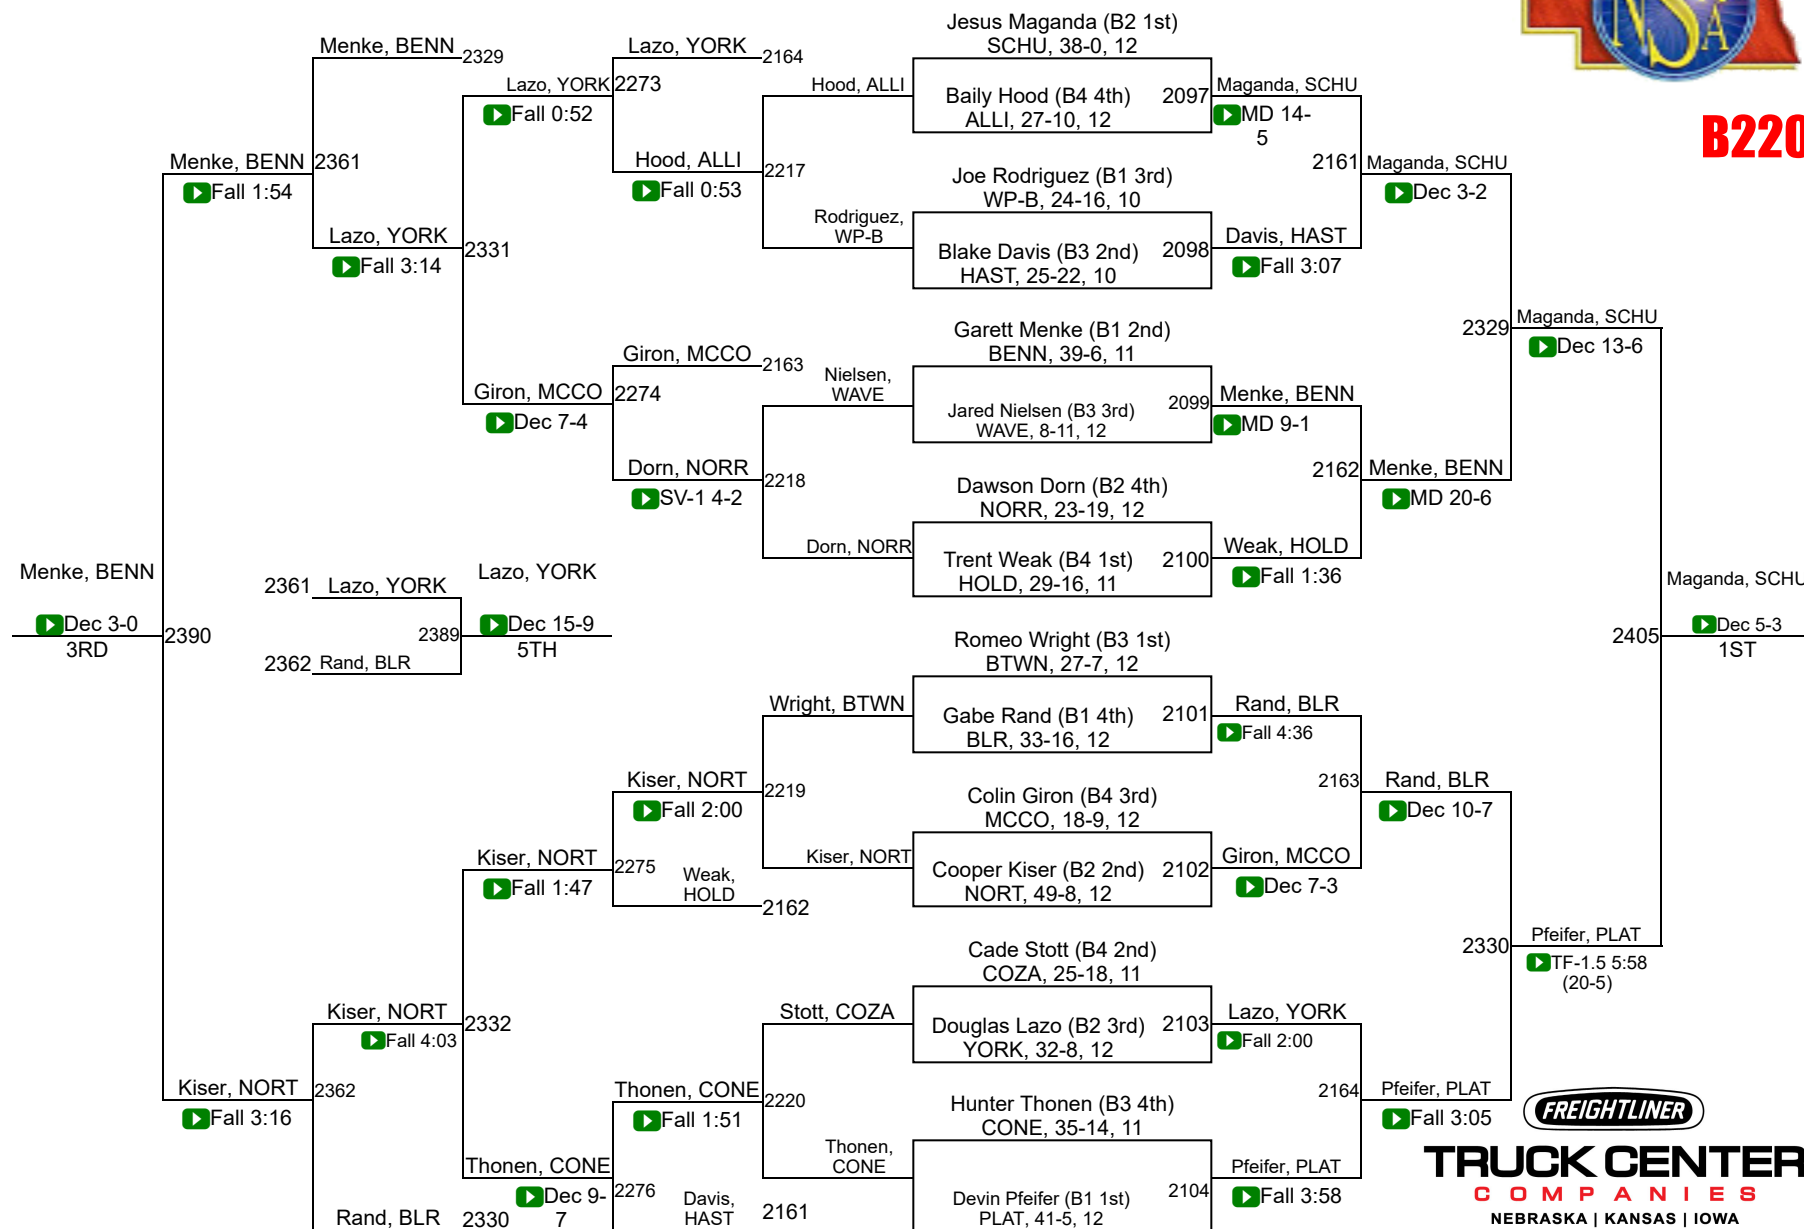

2019 NSAA Championships

B220