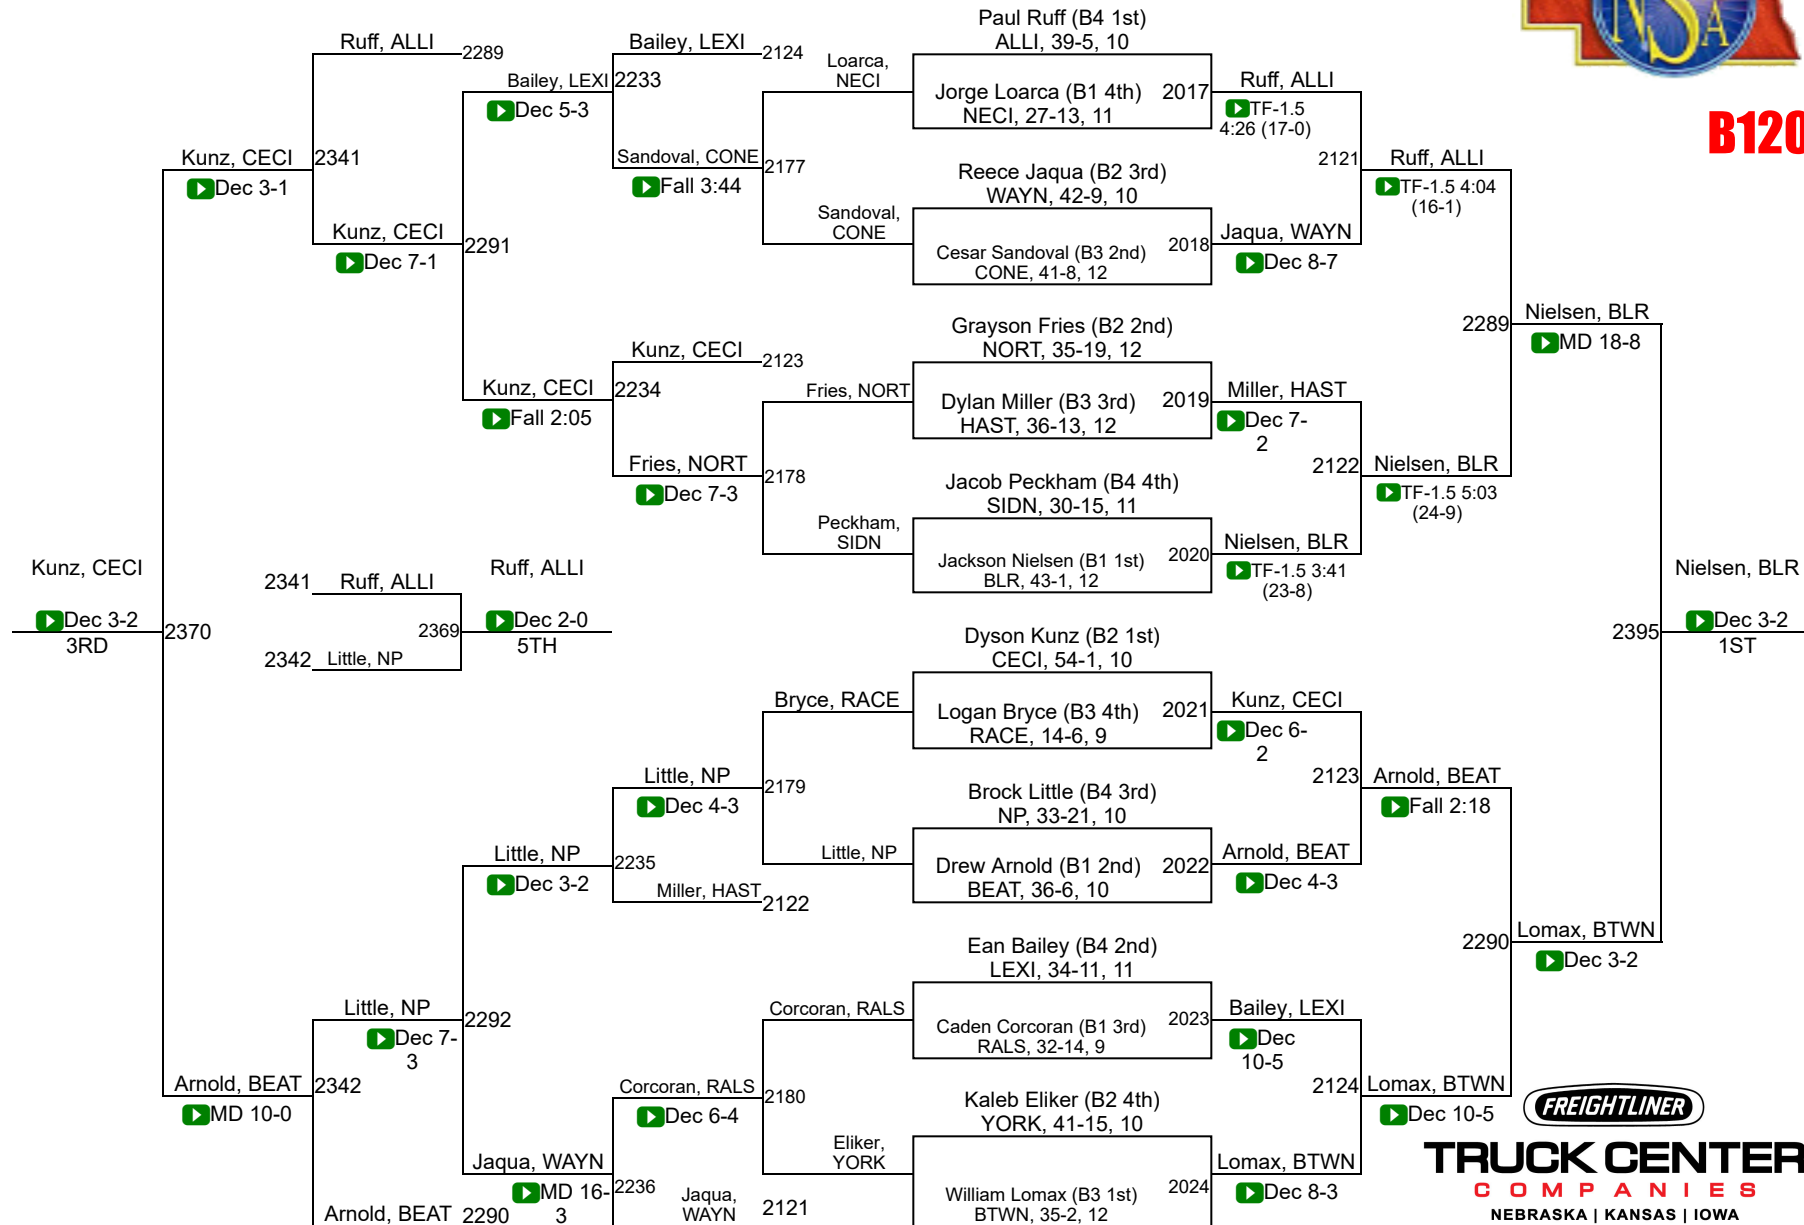

2019 NSAA Championships

B106

TRUCK CENTER
 COMPANIES
 NEBRASKA | KANSAS | IOWA

2019 NSAA Championships

B113

2019 NSAA Championships

B120

2019 NSAA Championships