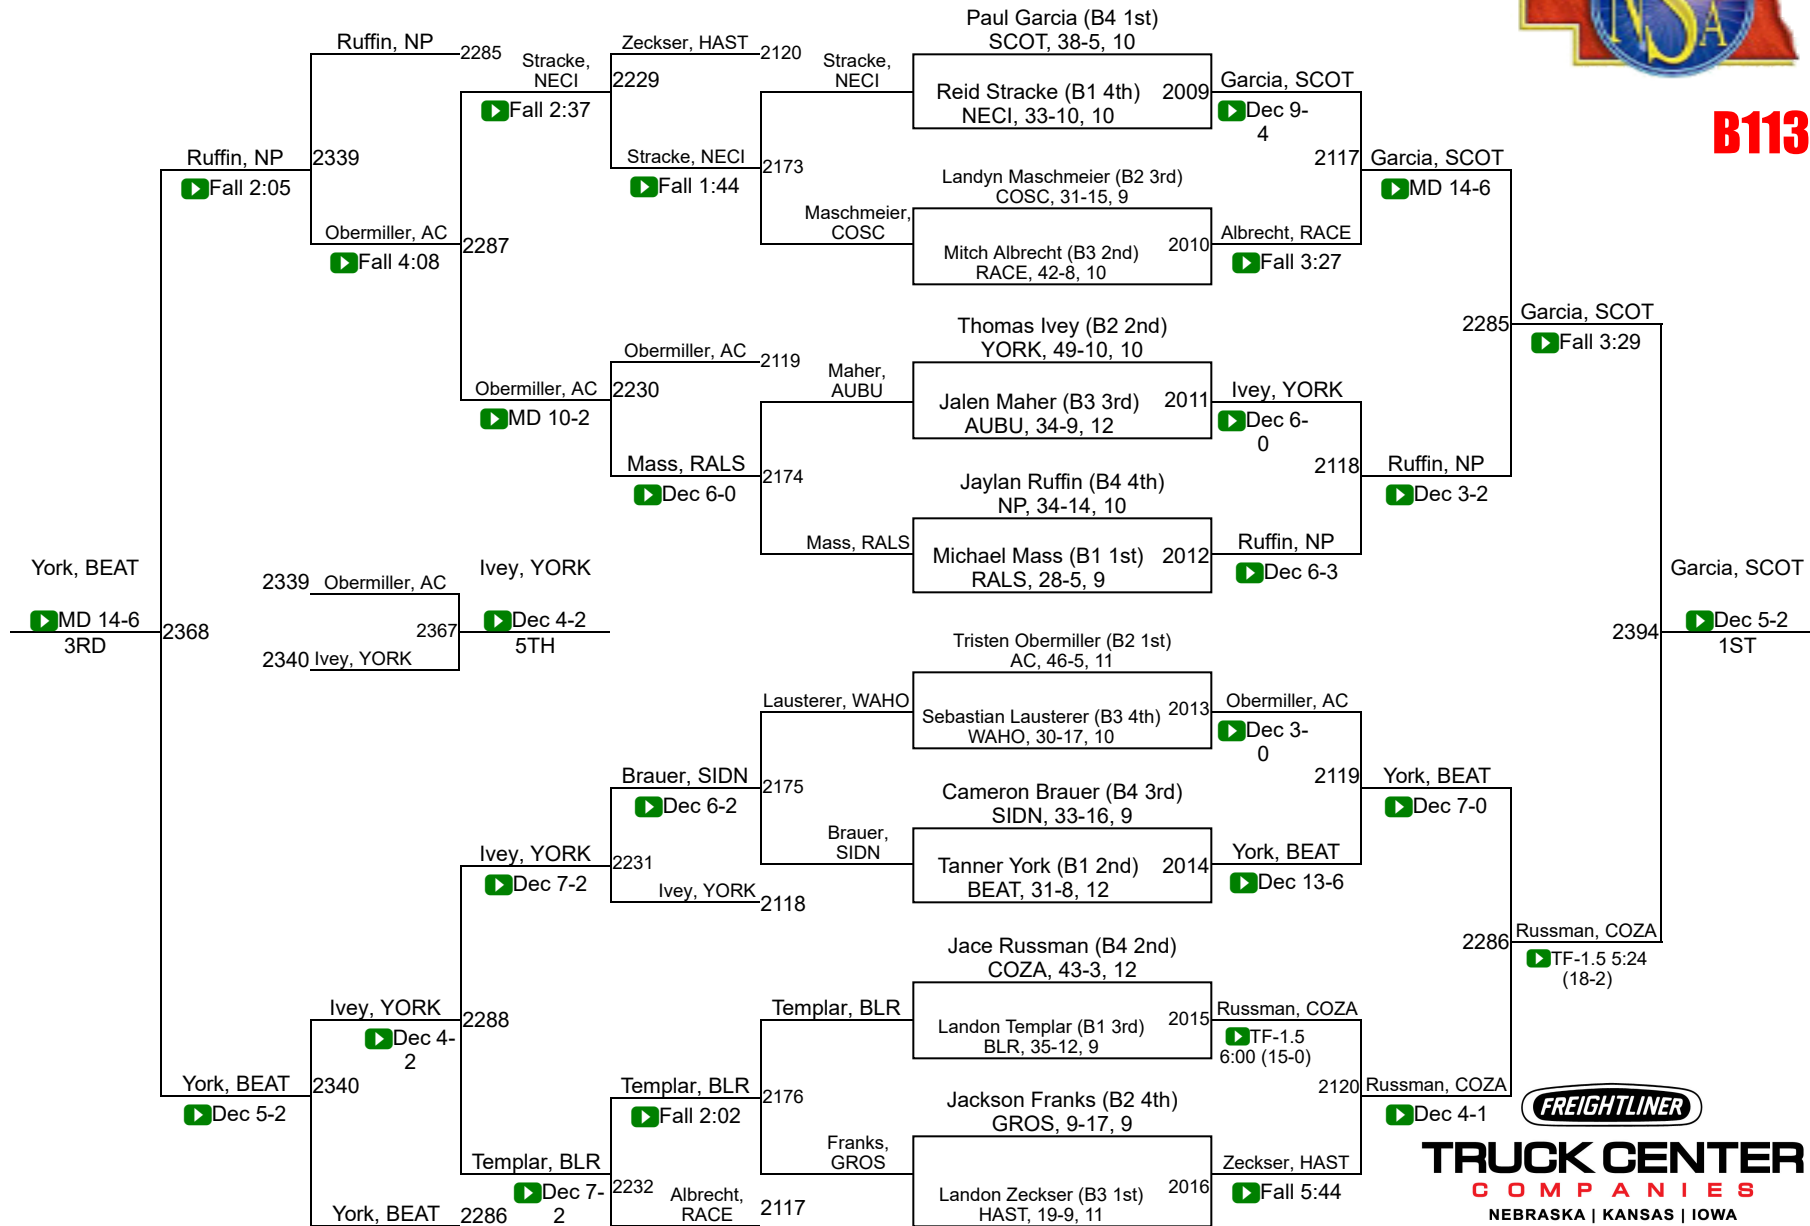

2019 NSAA Championships

B106

TRUCK CENTER
 COMPANIES
 NEBRASKA | KANSAS | IOWA

2019 NSAA Championships

B113

2019 NSAA Championships

B120

2019 NSAA Championships