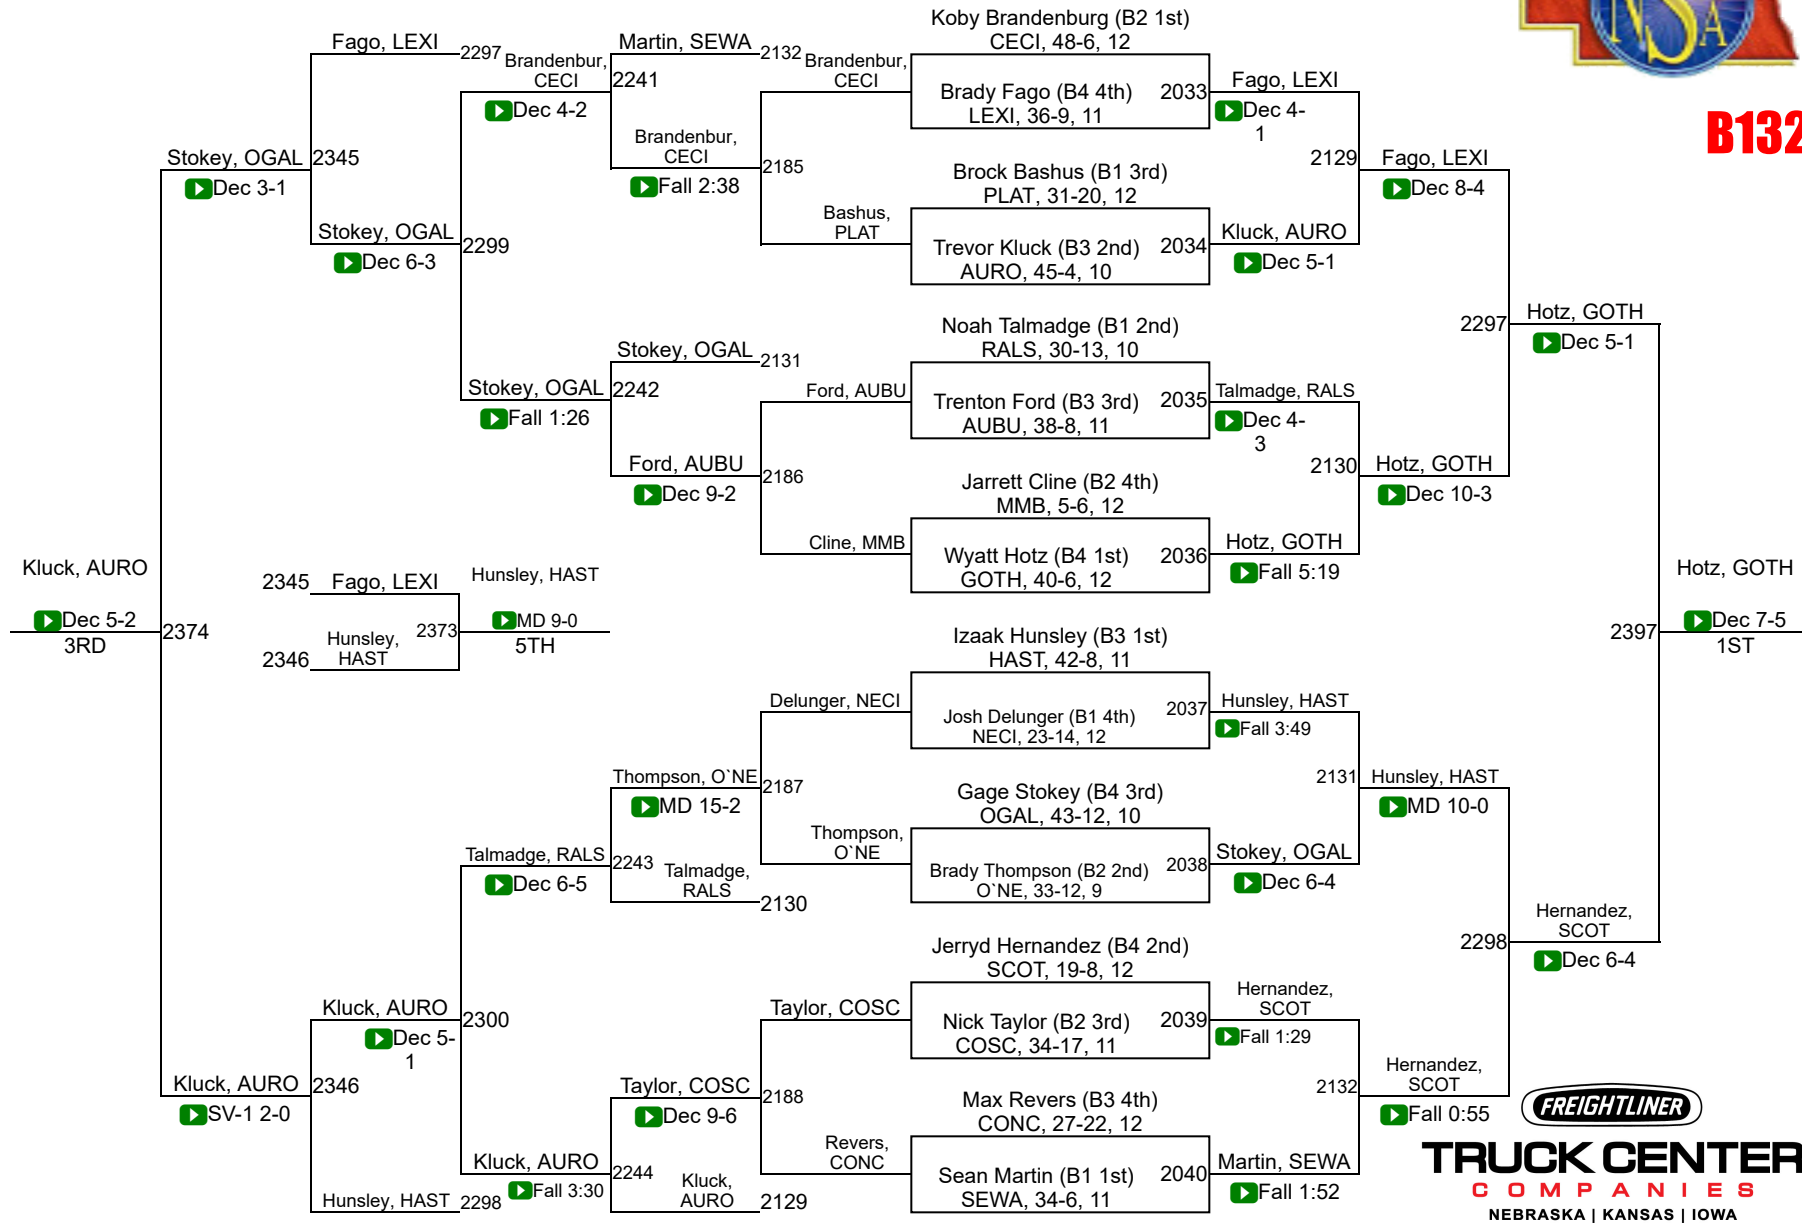

B126

TRUCK CENTER
COMPANIES
NEBRASKA | KANSAS | IOWA

2019 NSAA Championships

B132

TRUCK CENTER
 COMPANIES
 NEBRASKA | KANSAS | IOWA

2019 NSAA Championships

B138

2019 NSAA Championships