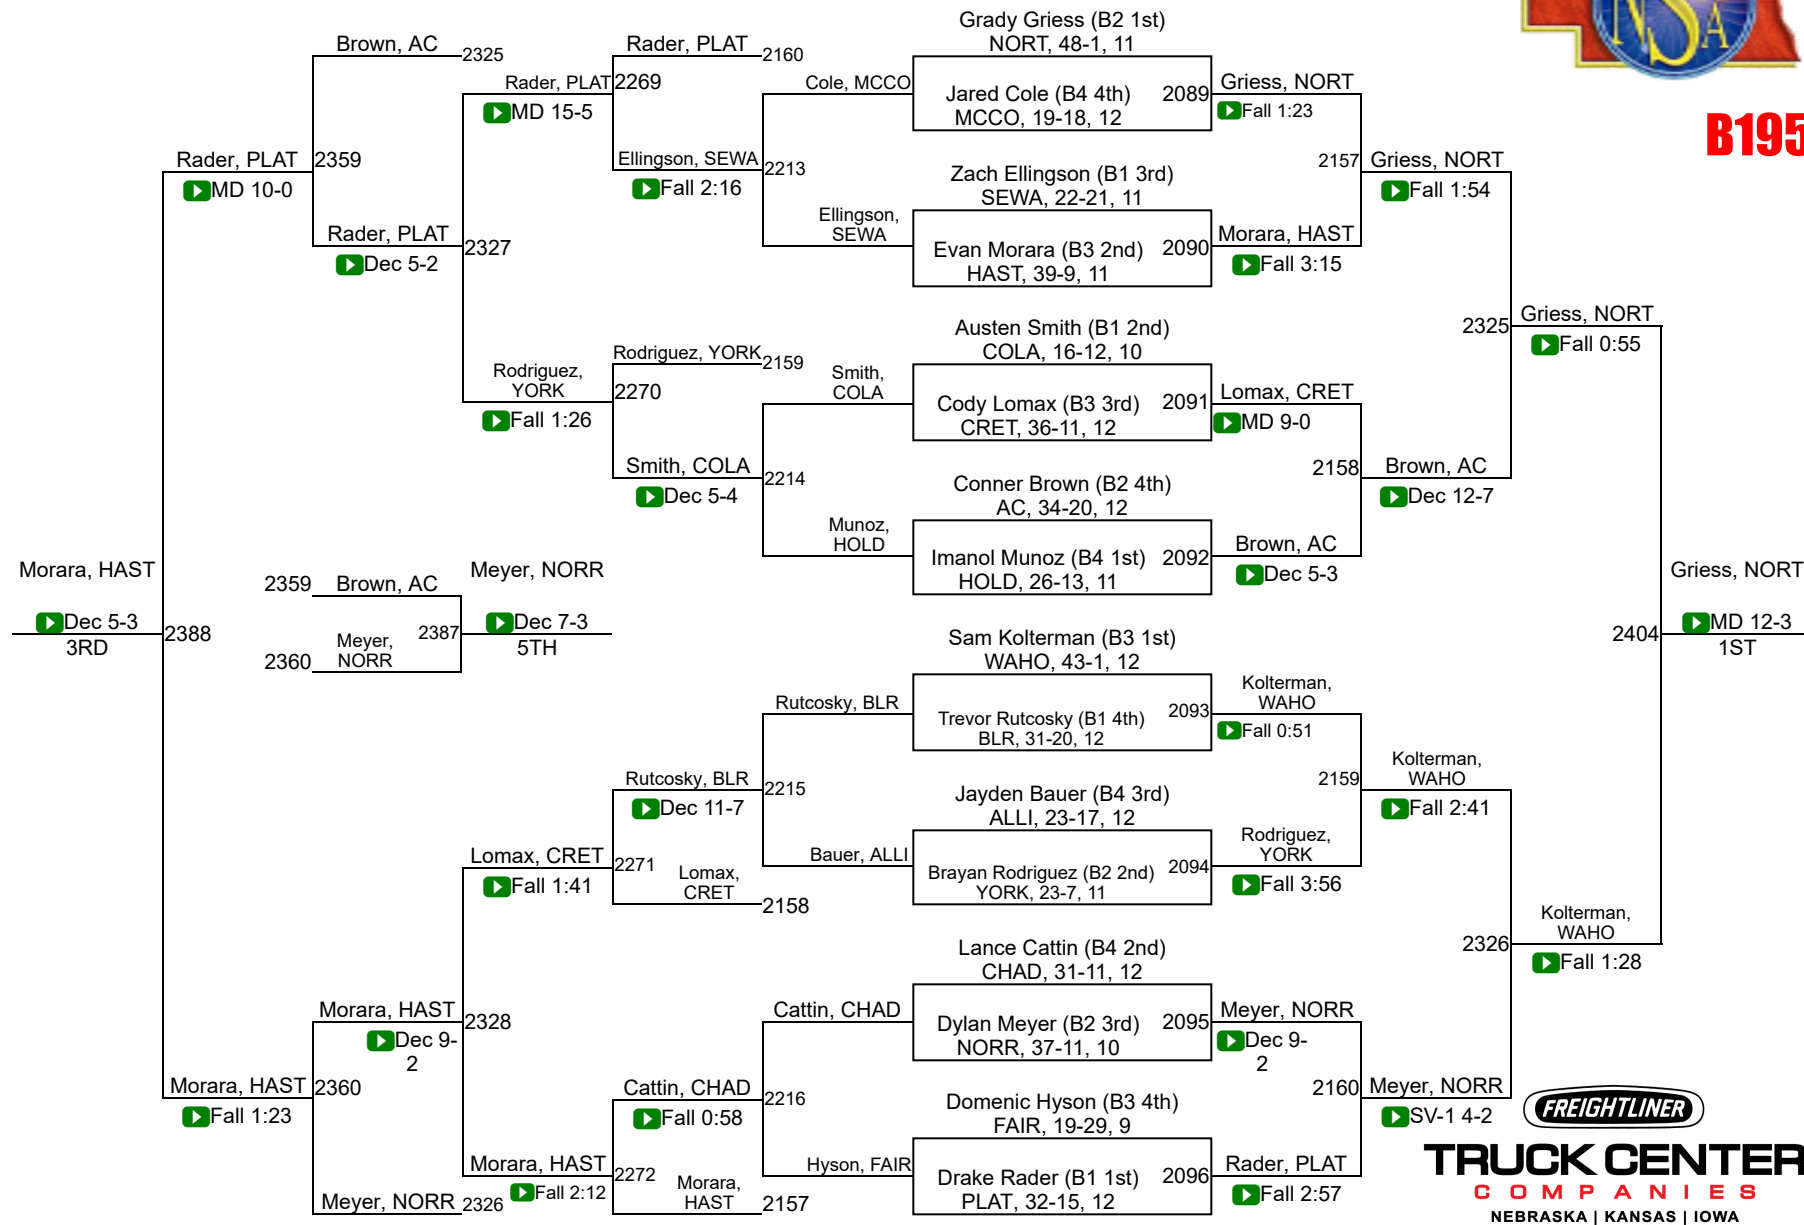

B152

2019 NSAA Championships

B170

TRUCK CENTER
 COMPANIES
 NEBRASKA | KANSAS | IOWA

2019 NSAA Championships

B182

2019 NSAA Championships

B195