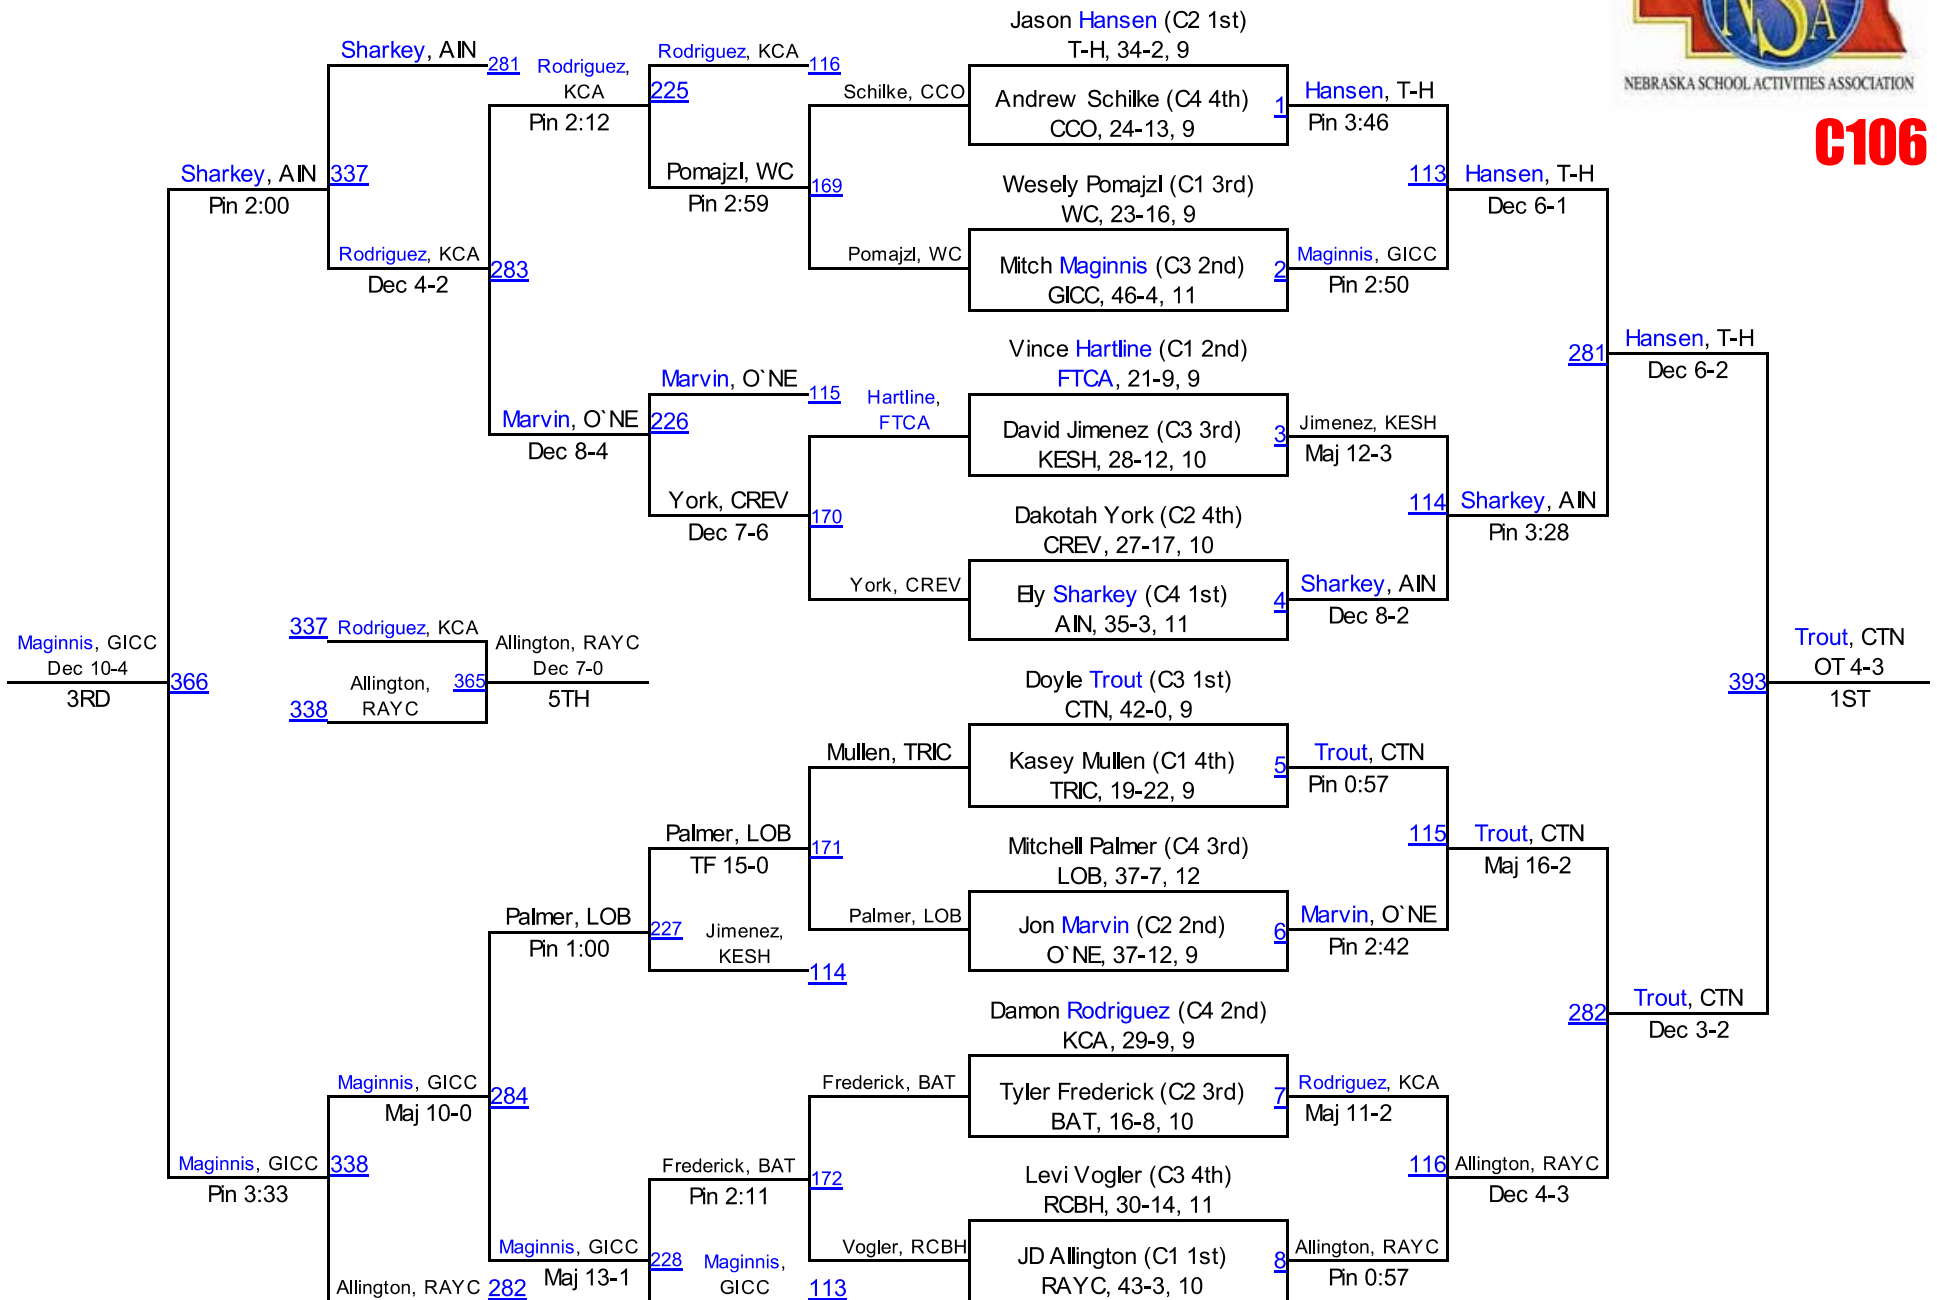

2012 NSAA Wrestling Championships

FINAL Team Scores

Class C

1.	Valentine	134.0
2.	Madison	126.0
3.	Sargent/Burwell	98.5
4.	Centennial	71.0
5.	Southern Valley	62.0
6.	Kearney Catholic	58.0
7.	Ord	57.0
8.	Milford	53.0
9.	West Point-Beemer	51.5
10.	St. Paul	49.0
11.	David City	48.5
12.	GICC	48.0
13.	Aquinas Catholic	46.0
14.	Raymond Central	46.0
15.	Tri County	46.0
16.	Ainsworth	44.0
17.	Battle Creek	41.0
18.	Arlington	39.0
19.	Bridgeport	39.0
20.	Conestoga	37.0
21.	O'Neill	36.0
22.	Central/Unified	35.0
23.	Tekamah-Herman	35.0
24.	West Holt	30.0
25.	Wilber-Clatonia	30.0
26.	Fillmore Central	27.0
27.	Gordon-Rushville	25.0
28.	Mitchell	24.0
29.	Lutheran High Northeast	22.0
30.	Hartington Cedar Catholic	21.0
31.	Stanton	21.0
32.	HTRS/PC	20.0
33.	NG/LHF	20.0
34.	Doniphan-Trumbull	19.0
35.	Norfolk Catholic	16.0
36.	S-S/GACC	14.0
37.	Wood River	11.5
38.	Kenesaw/Shelton	11.0
39.	Malcolm	9.5
40.	Gibbon	8.0
41.	Loomis/Bertrand	6.5
42.	Bishop Neumann	6.0
43.	North Bend Central	6.0
44.	Creighton/Verdigre	4.0
45.	Douglas County West	4.0
46.	Hastings St. Cecilia	3.0
47.	Louisville	3.0
48.	Ravenna	3.0
49.	Logan View	2.0
50.	Chase County	0.0
51.	Fort Calhoun	0.0
52.	Hershey	0.0
53.	Red Cloud/Blue Hill	0.0
54.	Wakefield	0.0

C106