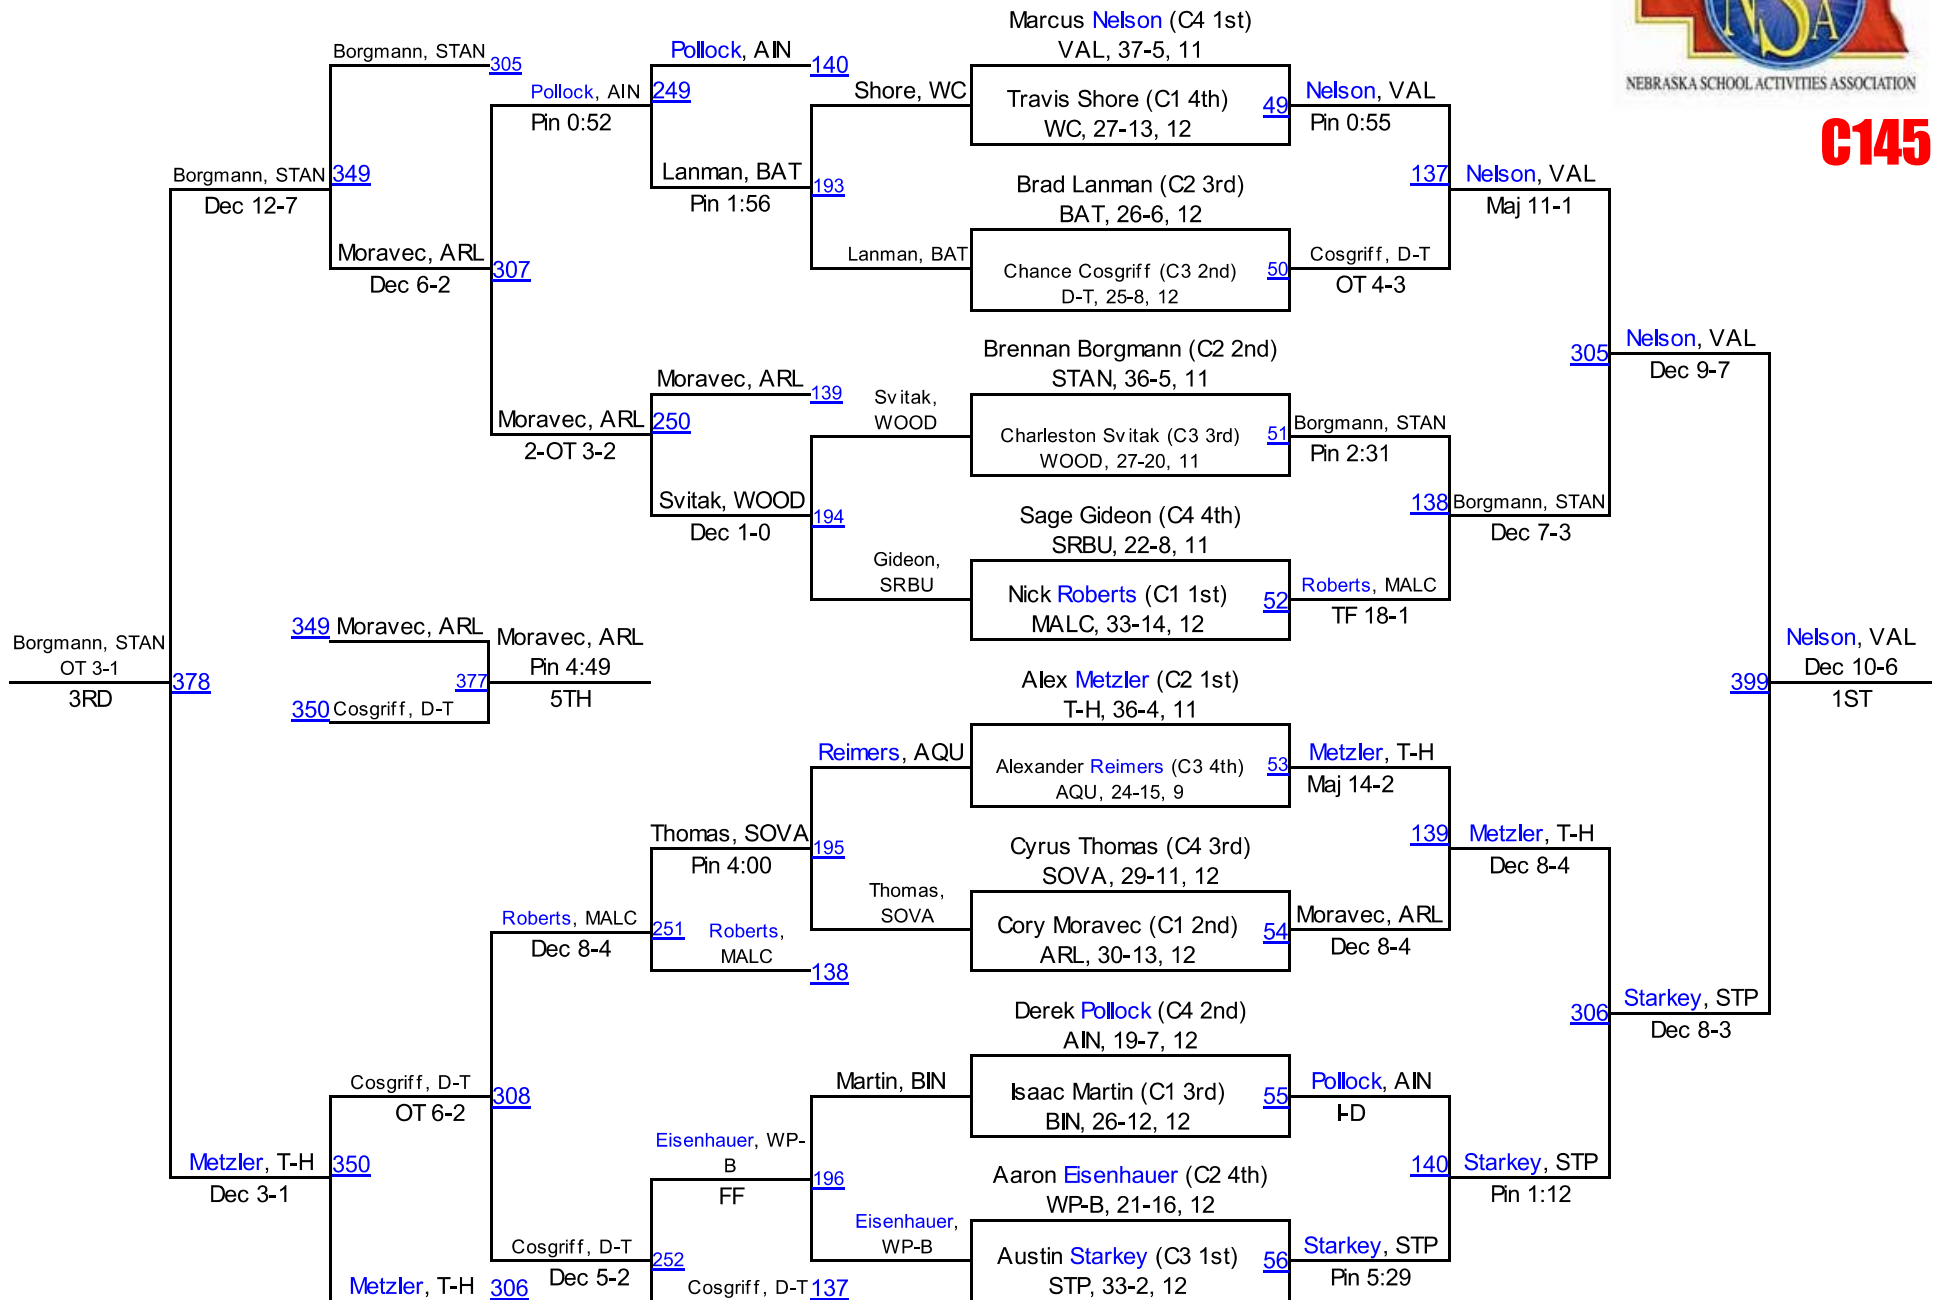

2012 NSAA Championships

C145