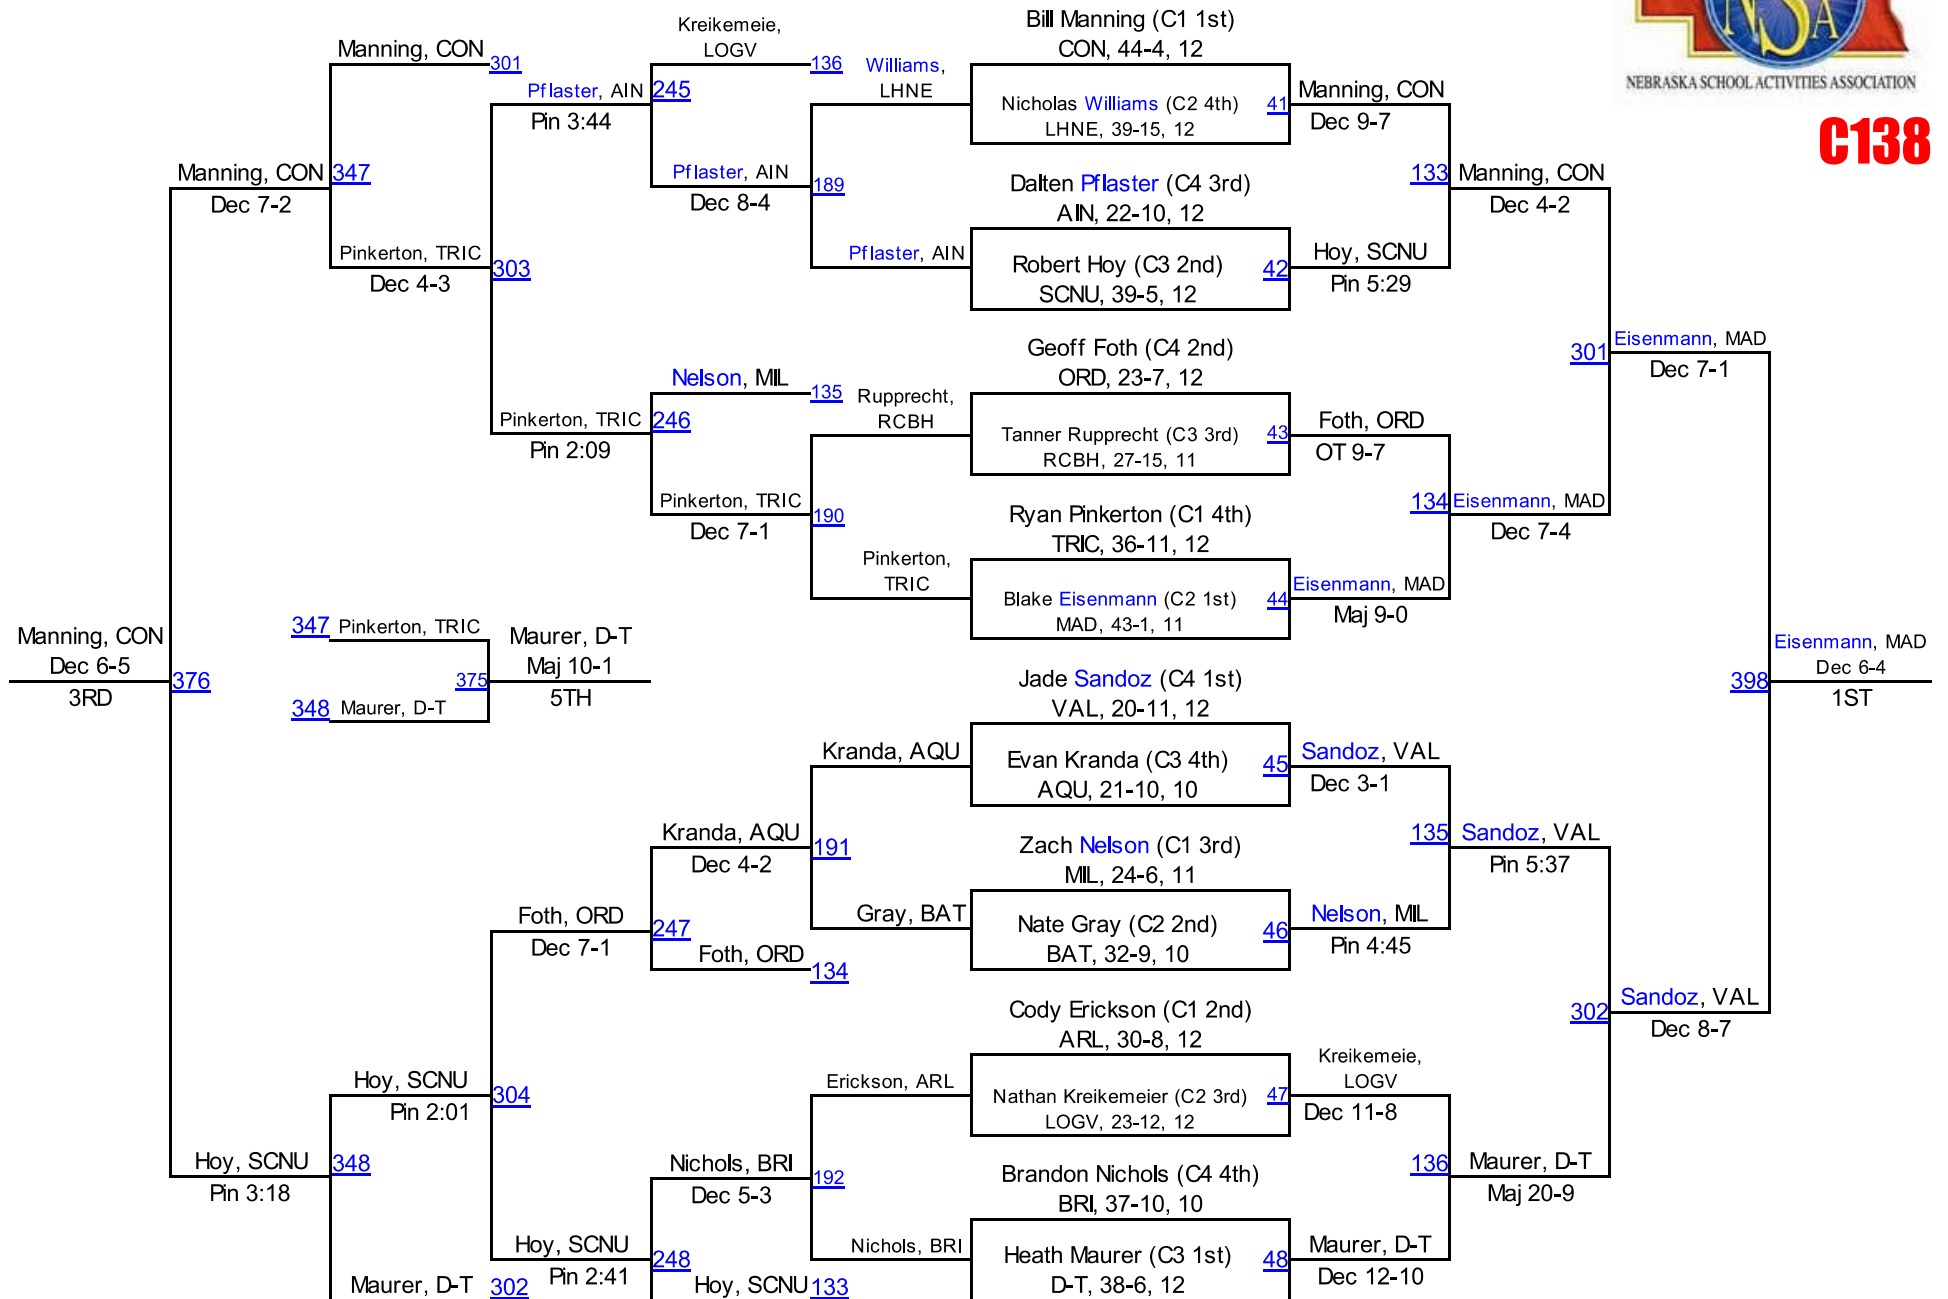

2012 NSAA Championships

C138