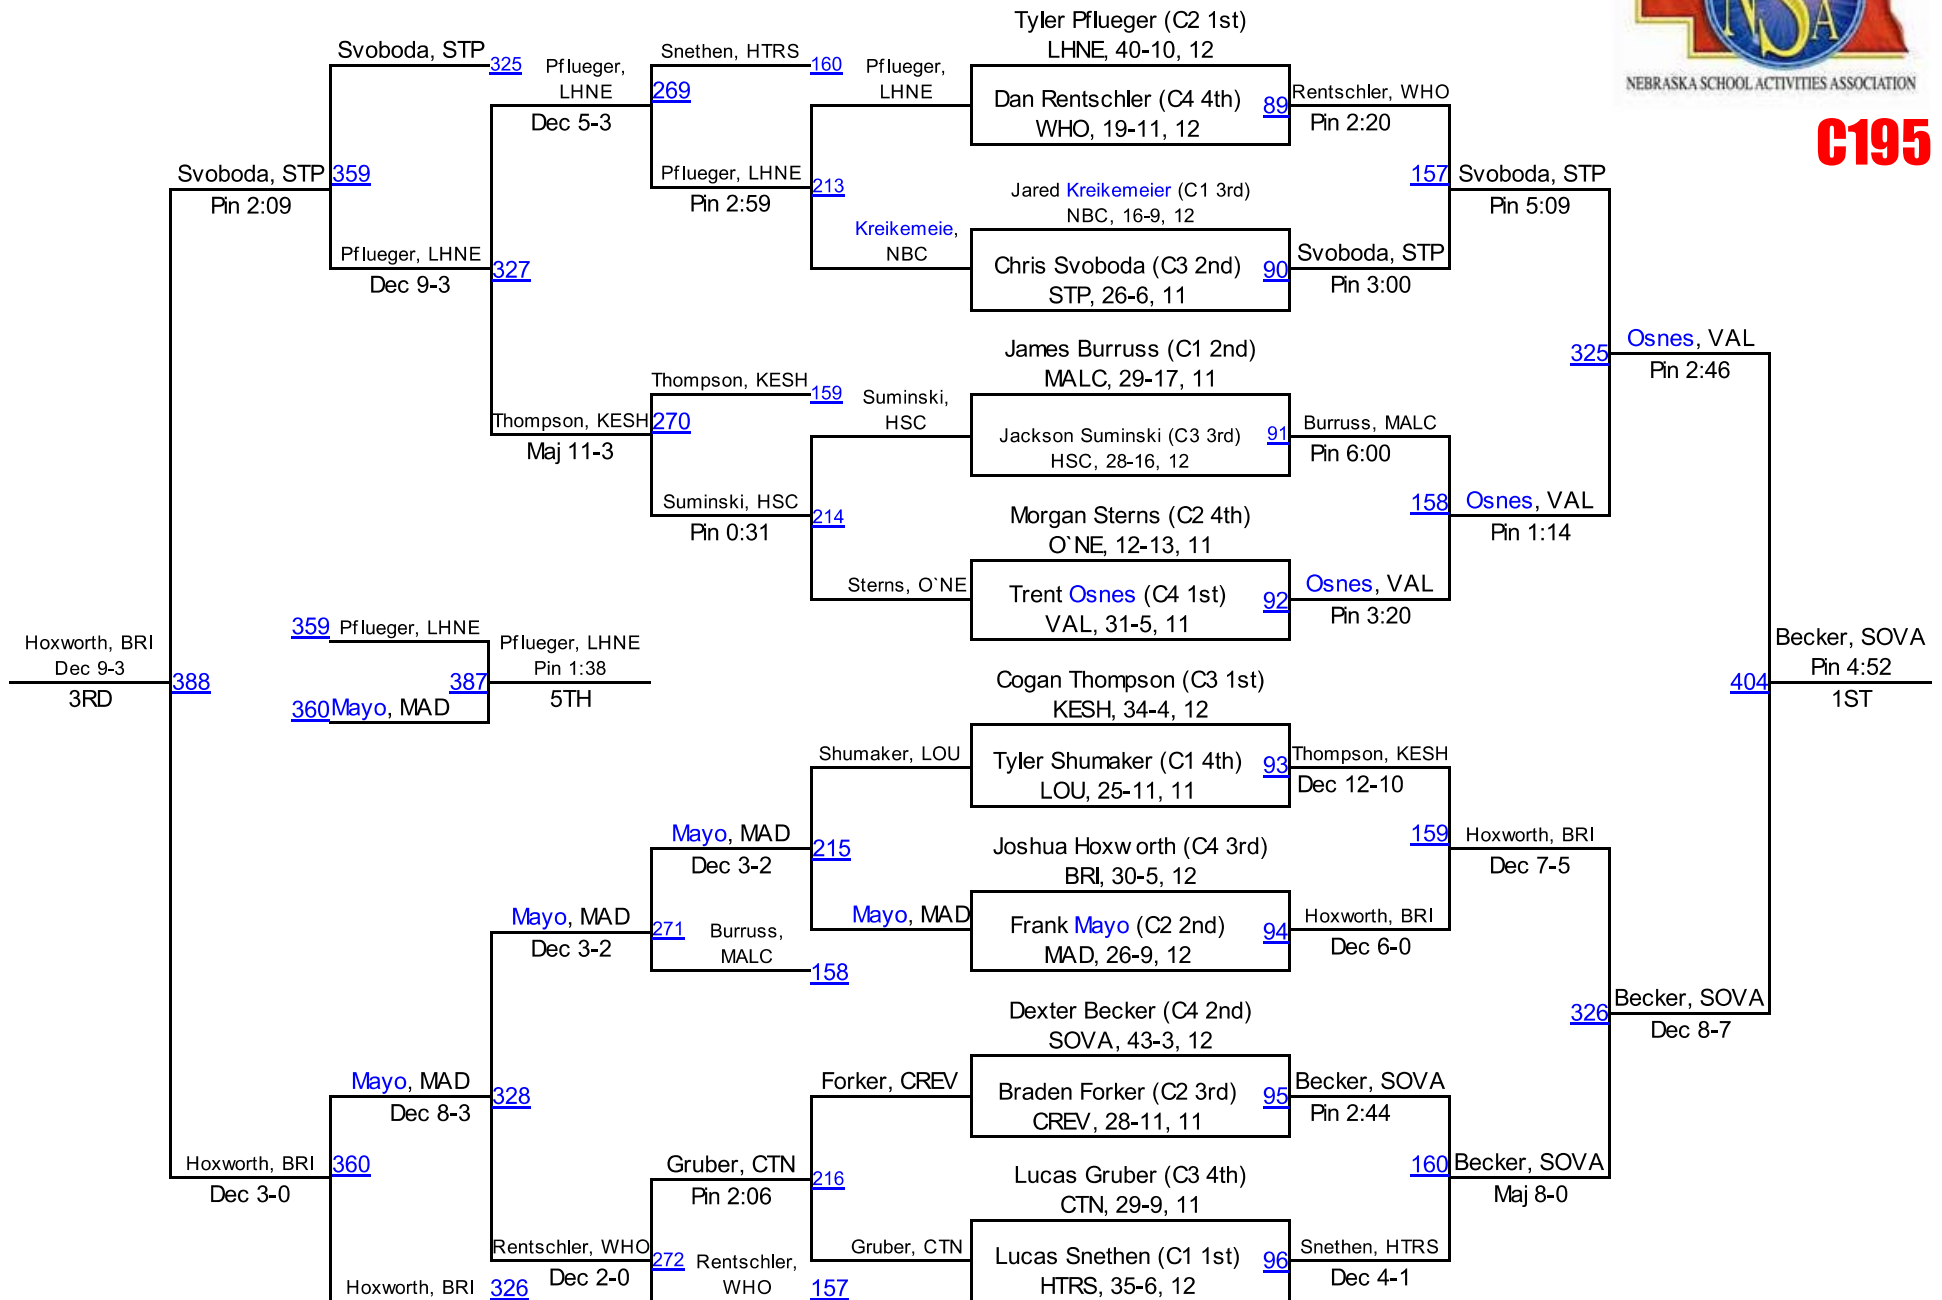

2012 NSAA Championships

C195