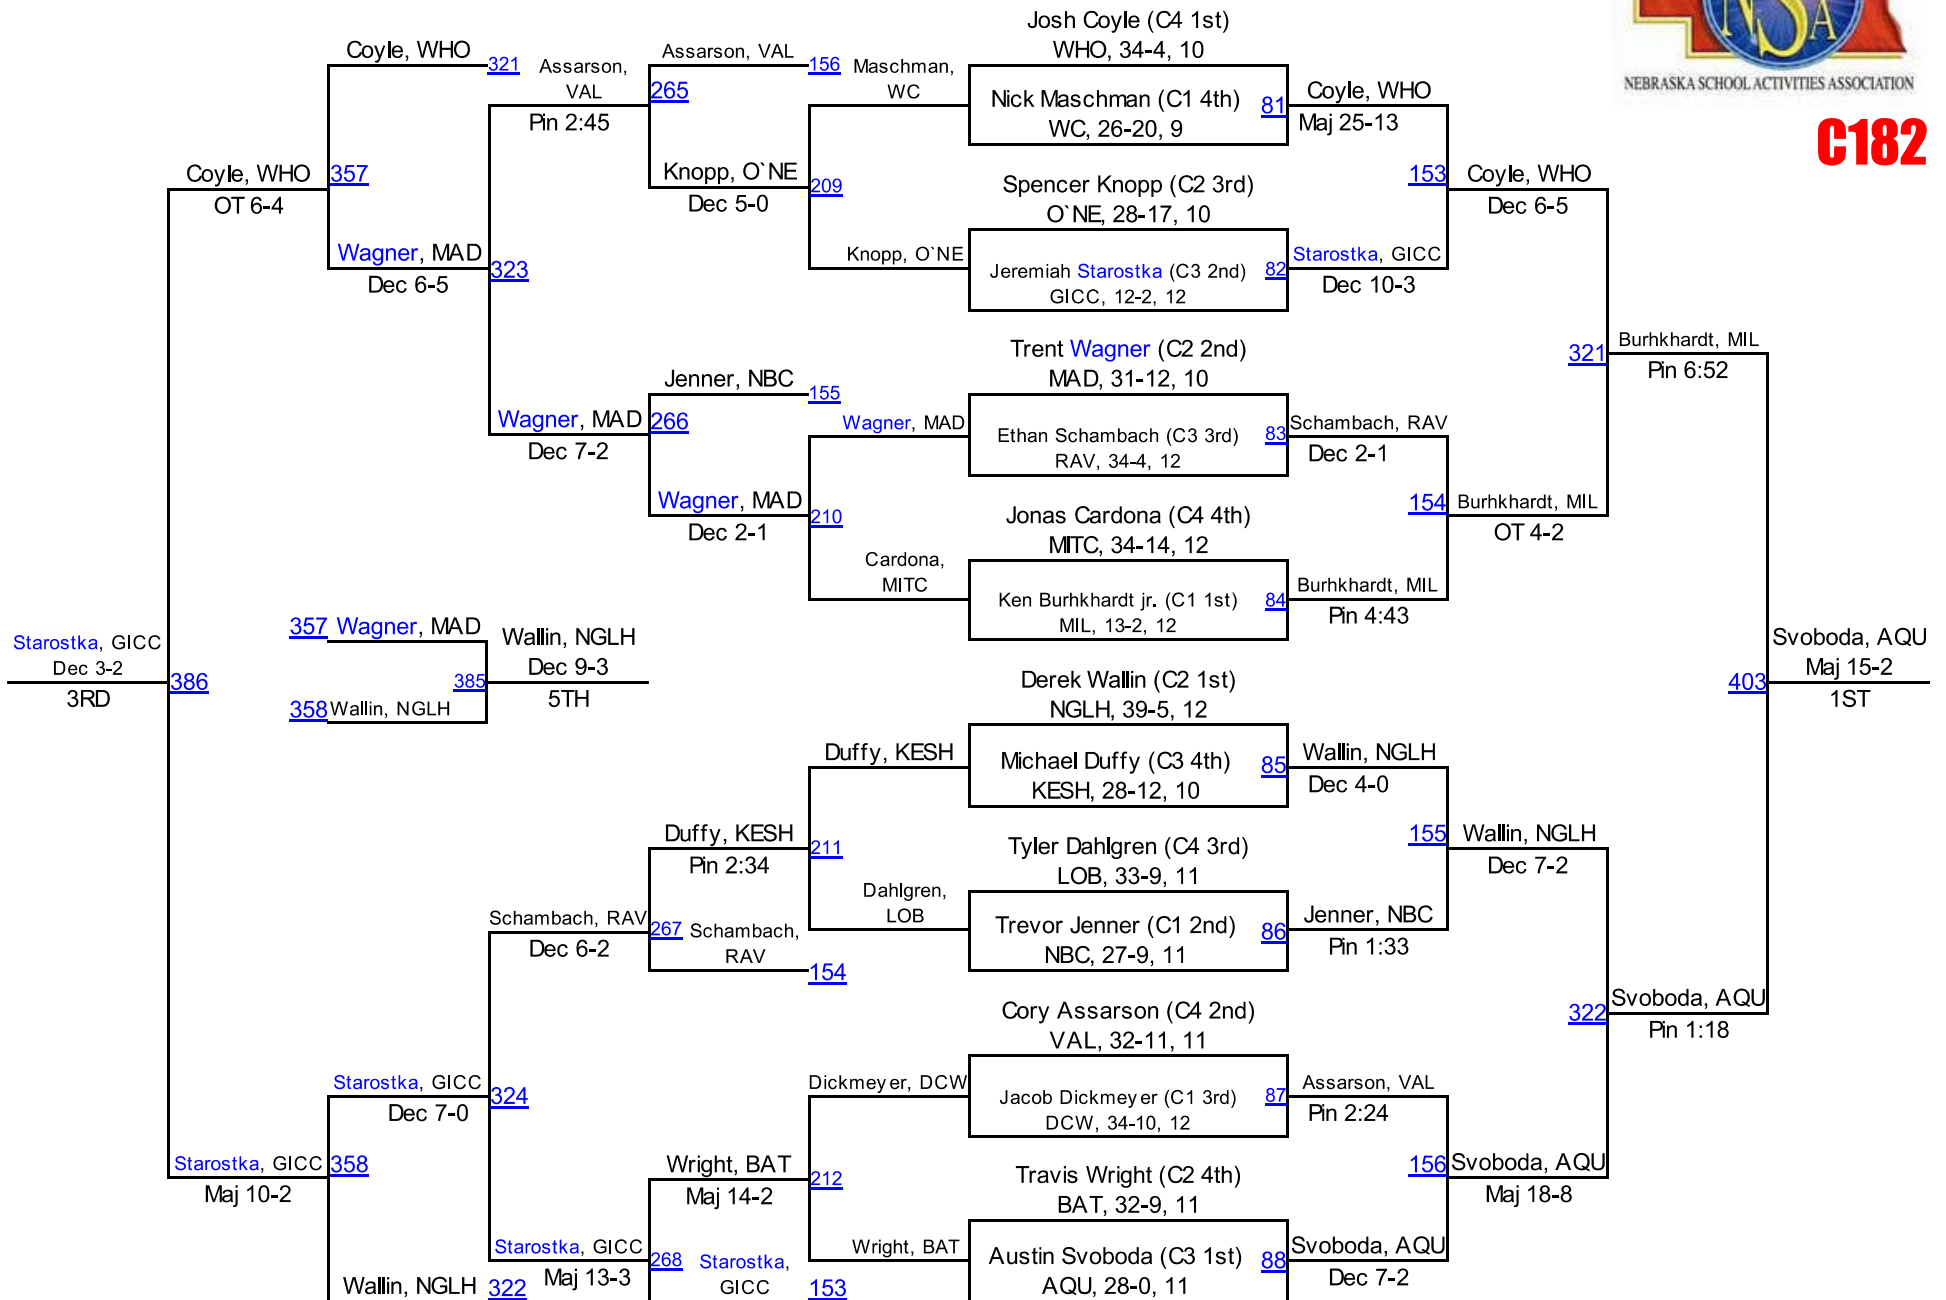

2012 NSAA Championships

C182