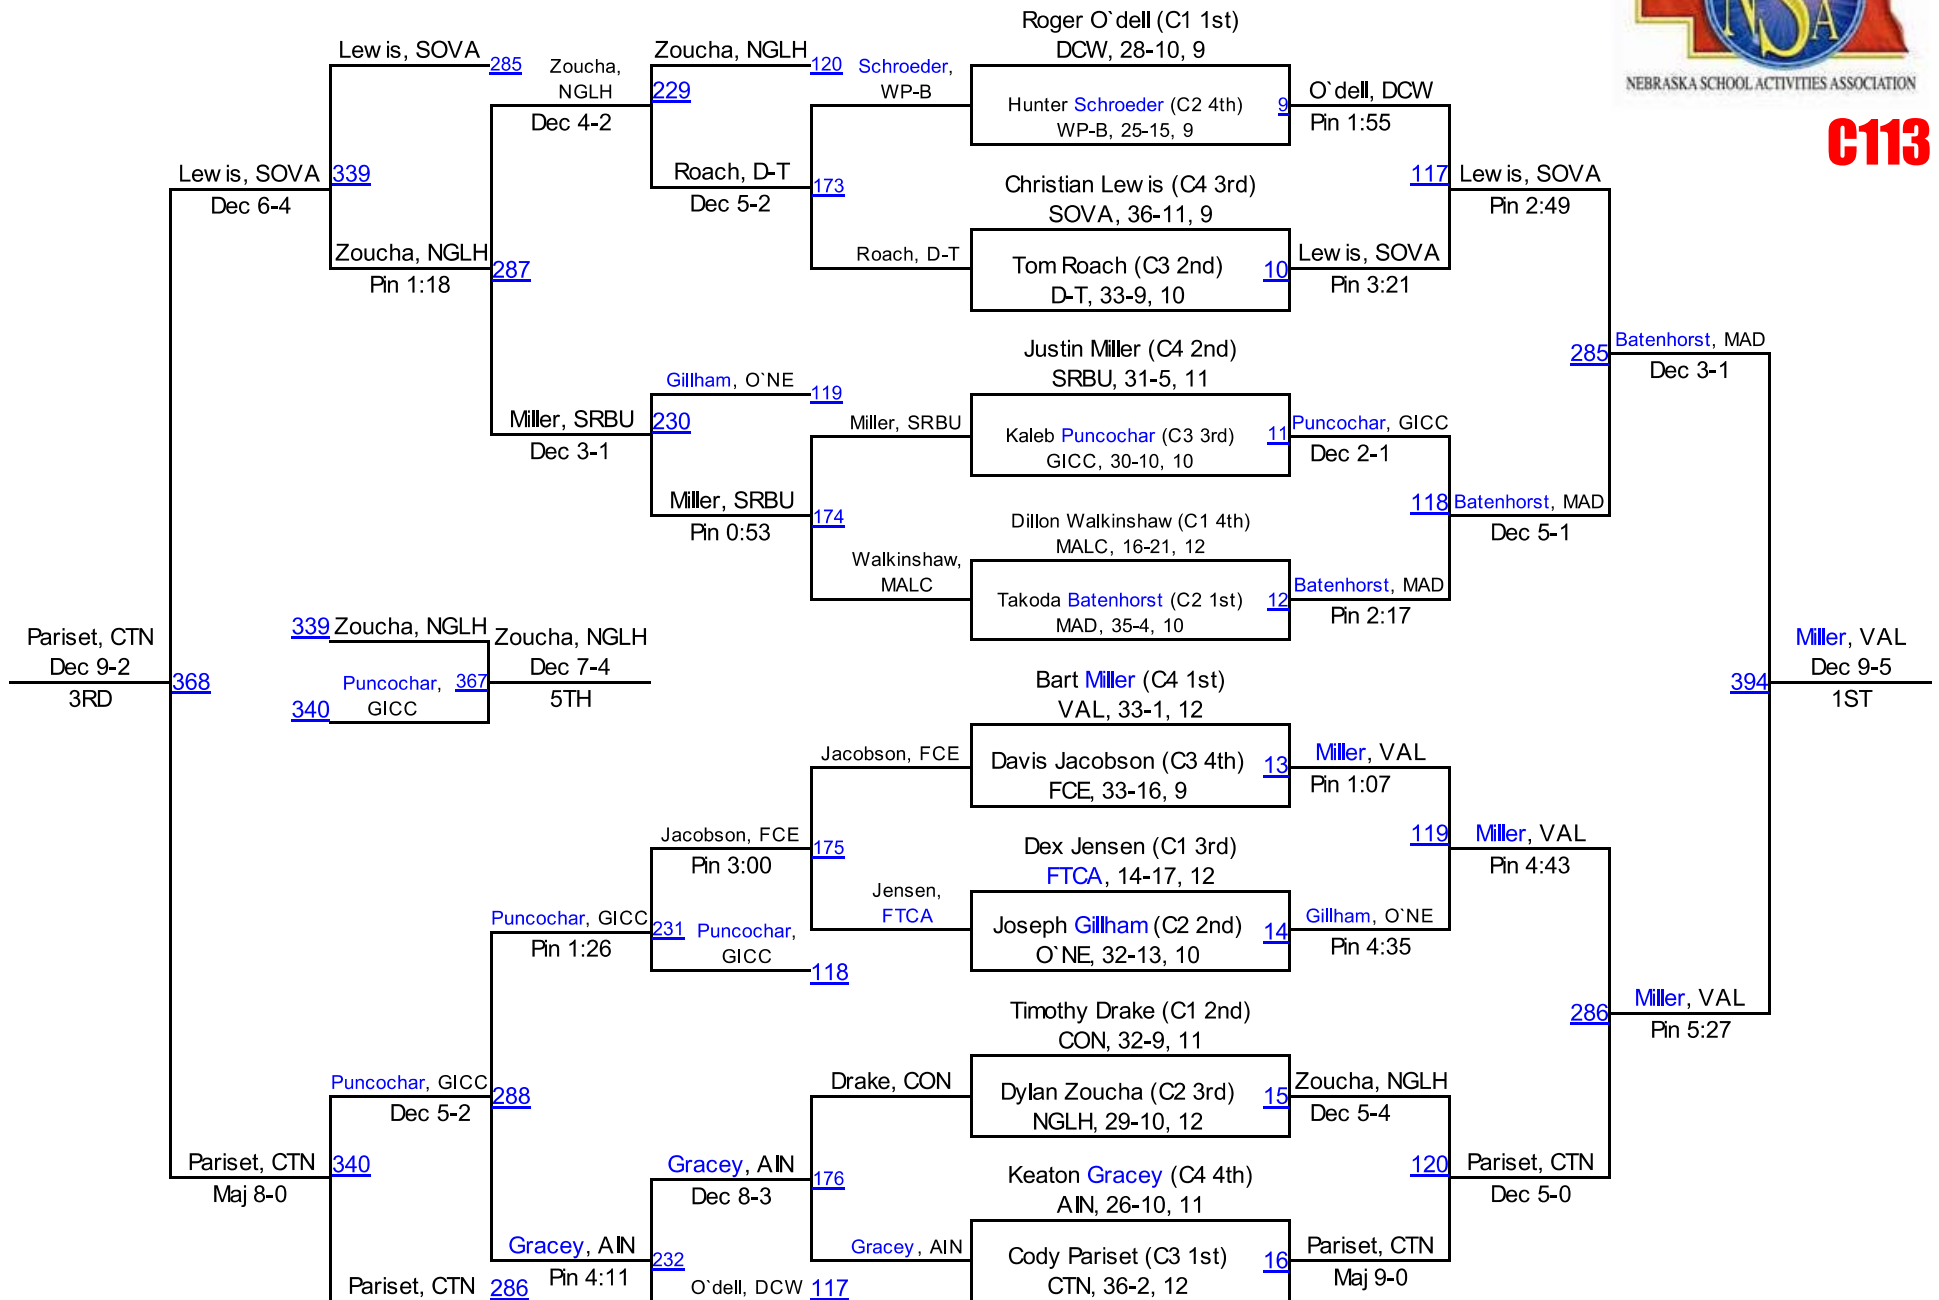

2012 NSAA Championships

C113