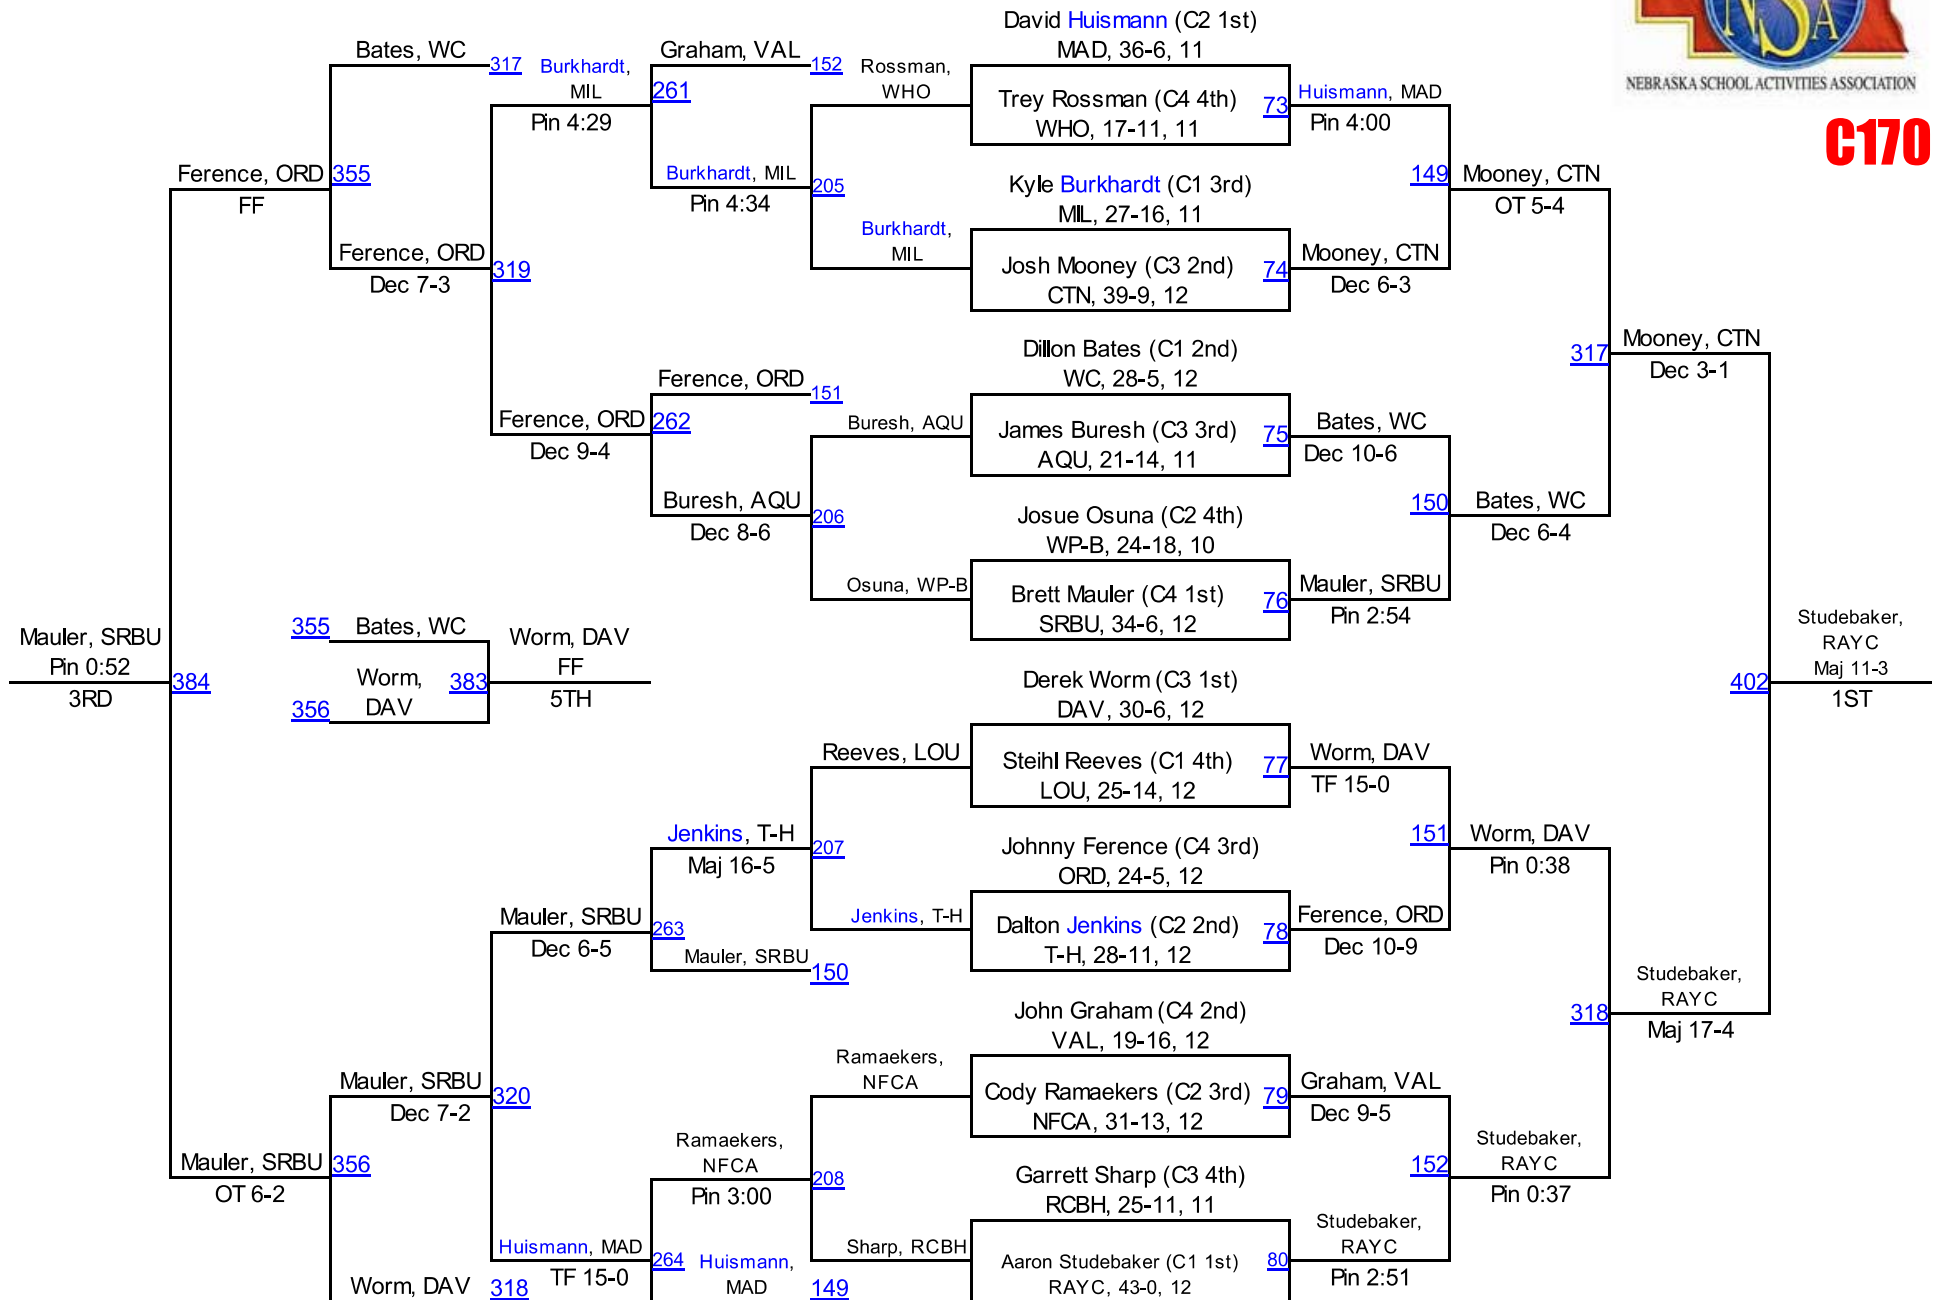

2012 NSAA Championships

C170