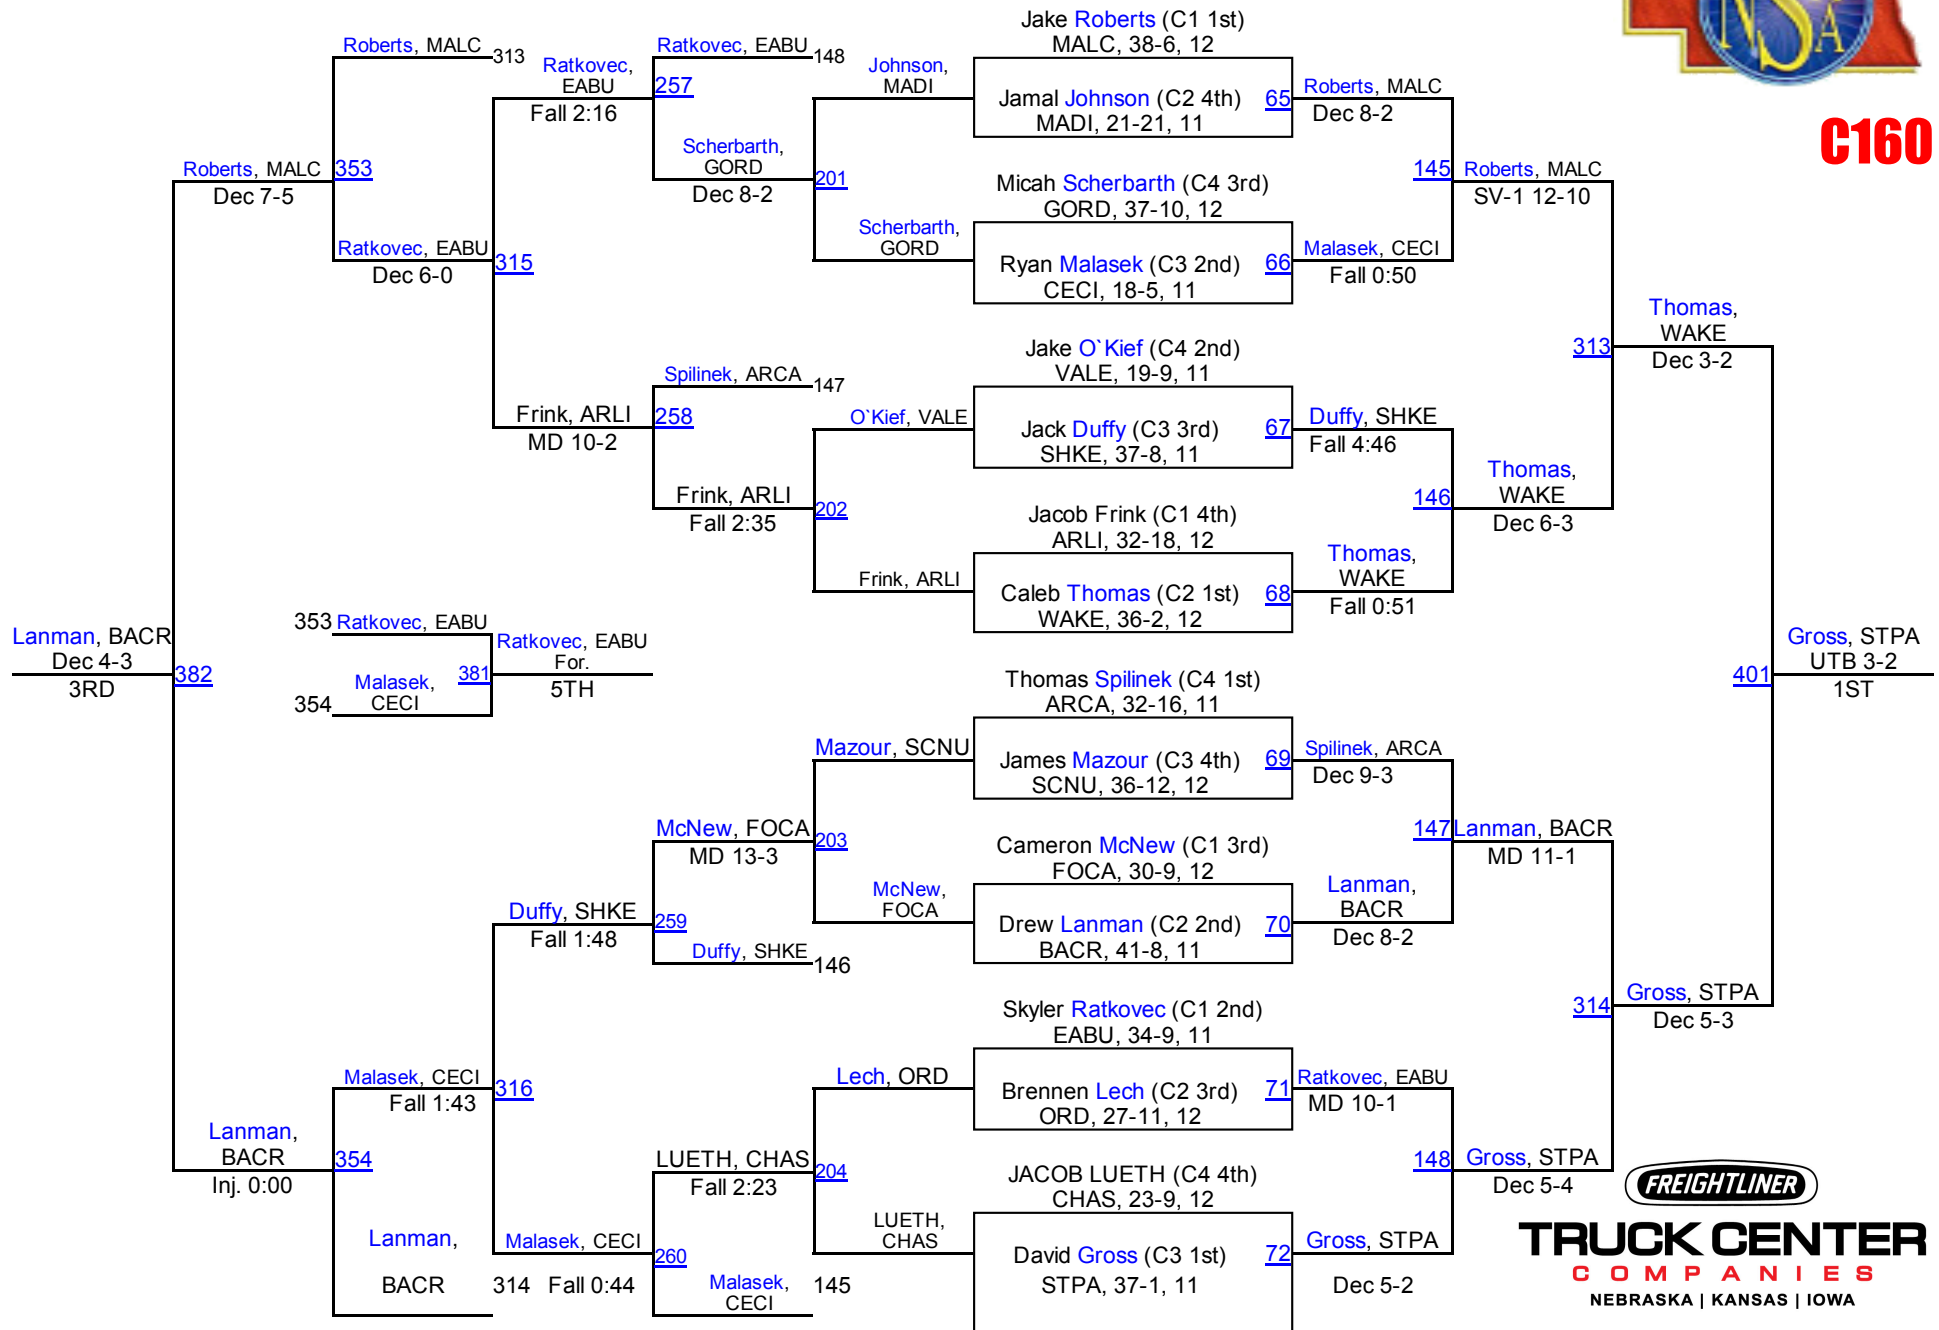

2015 NSAA Championships

C145

TRUCK CENTER
COMPANIES
NEBRASKA | KANSAS | IOWA

2015 NSAA Championships

C152

TRUCK CENTER
COMPANIES
NEBRASKA | KANSAS | IOWA

2015 NSAA Championships

C160