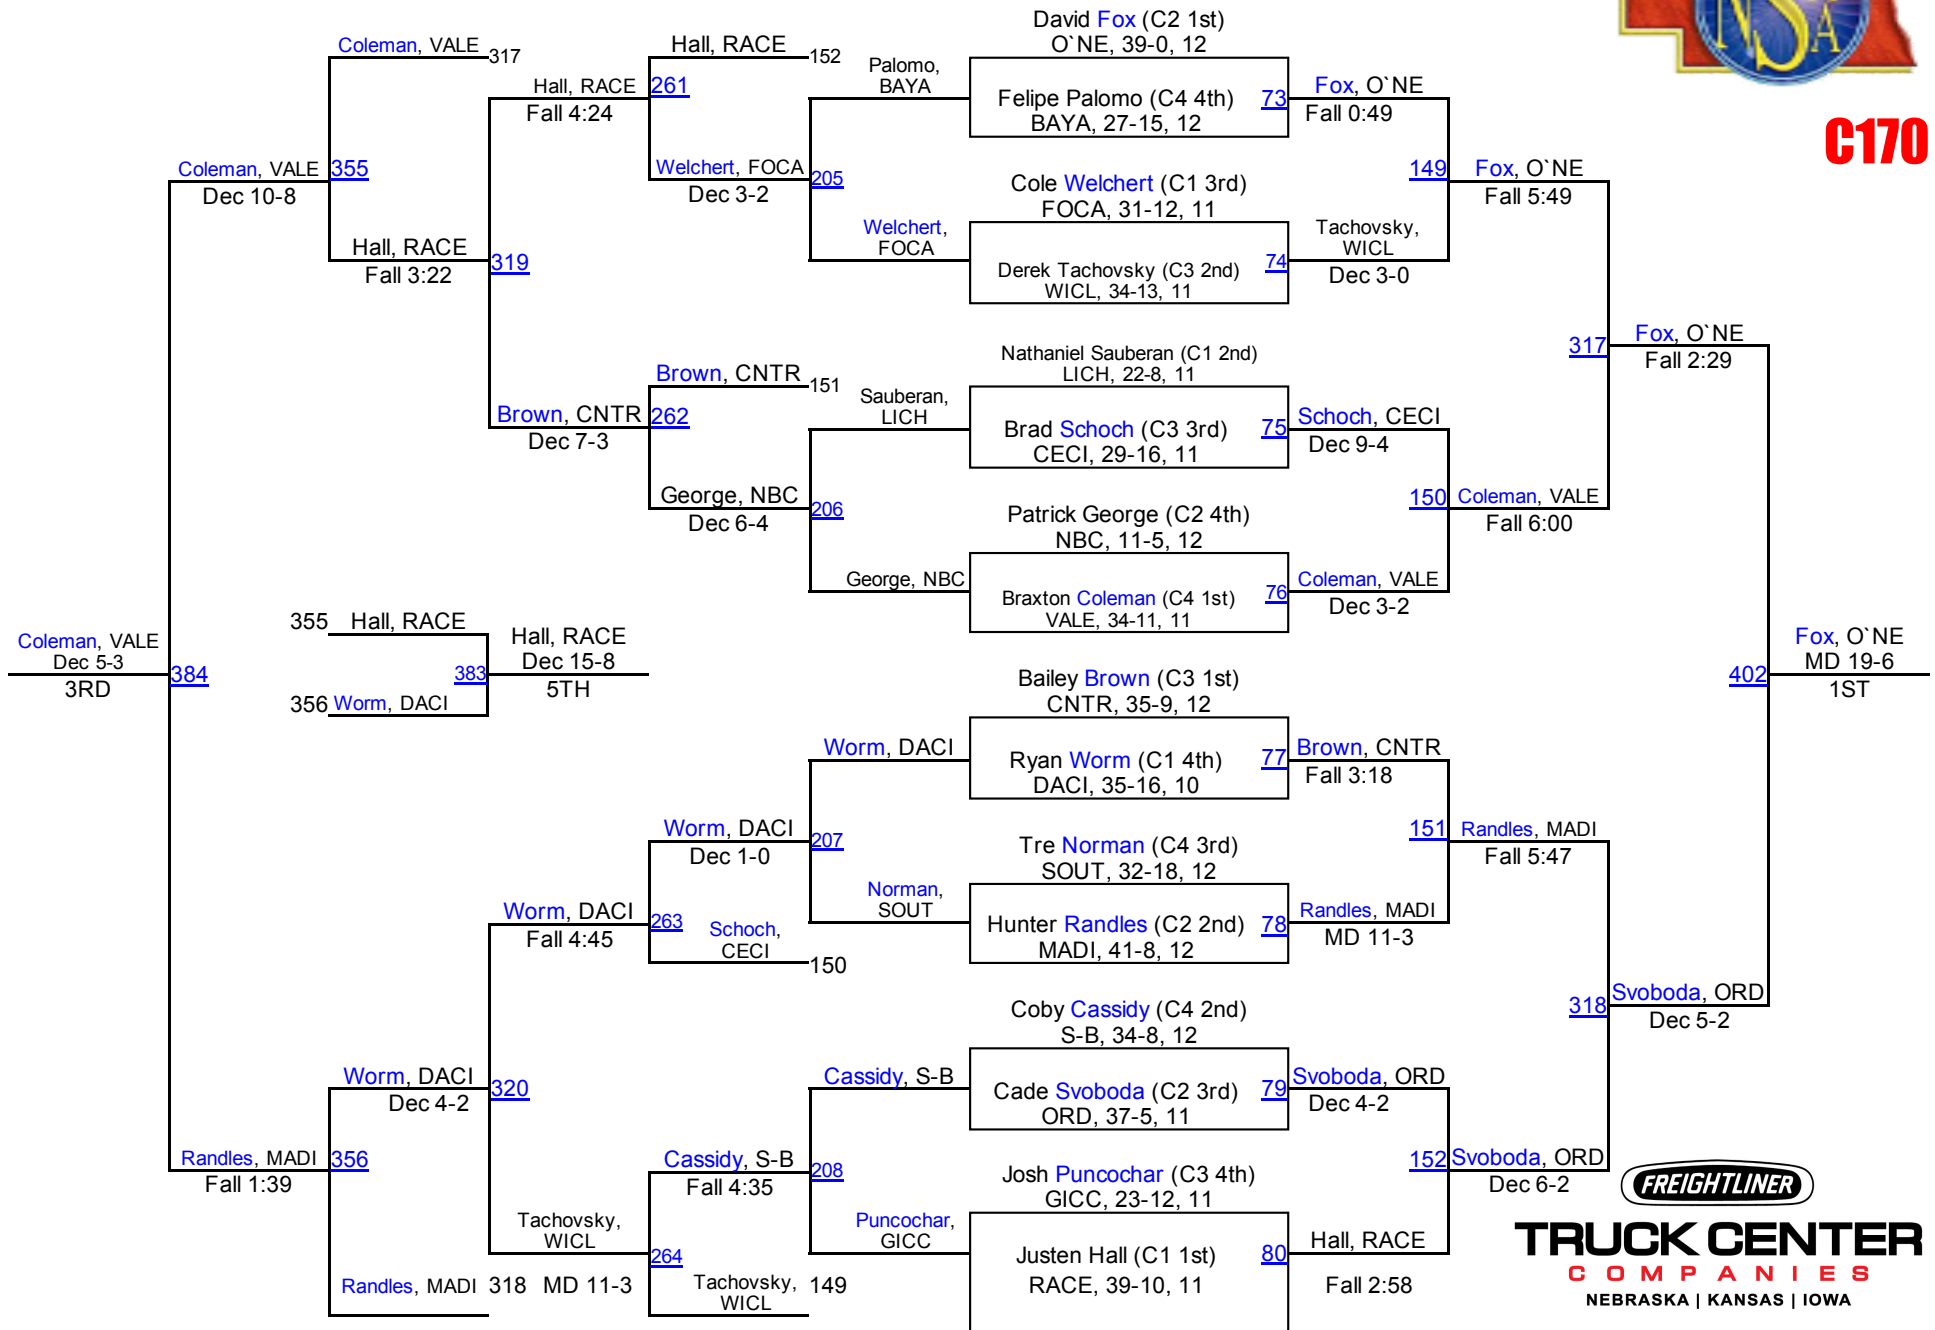

2015 NSAA Championships

C170

TRUCK CENTER
COMPANIES
NEBRASKA | KANSAS | IOWA