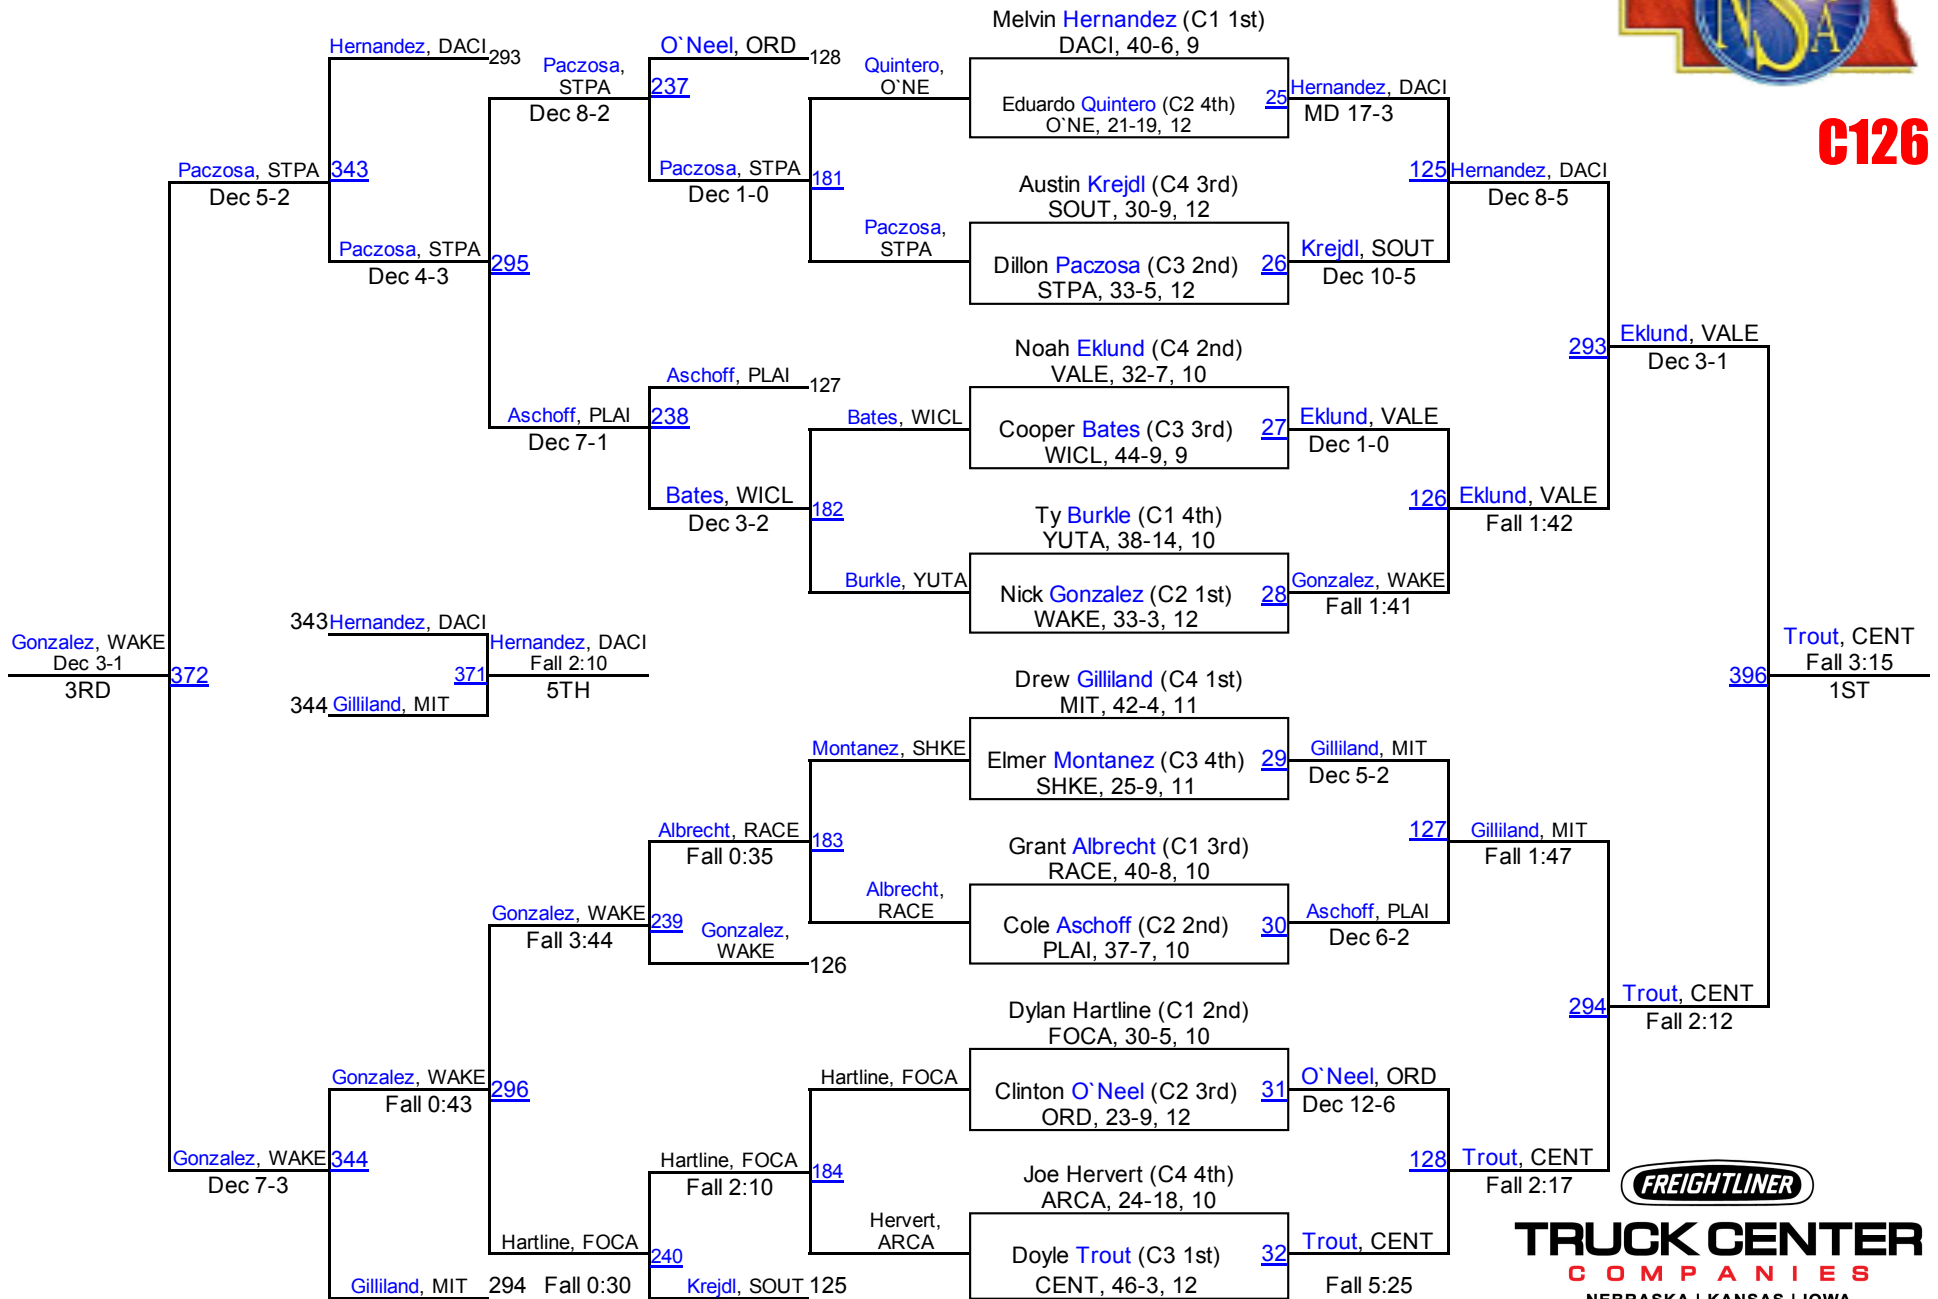

2015 NSAA Championships

C126

TRUCK CENTER
COMPANIES
NEBRASKA | KANSAS | IOWA