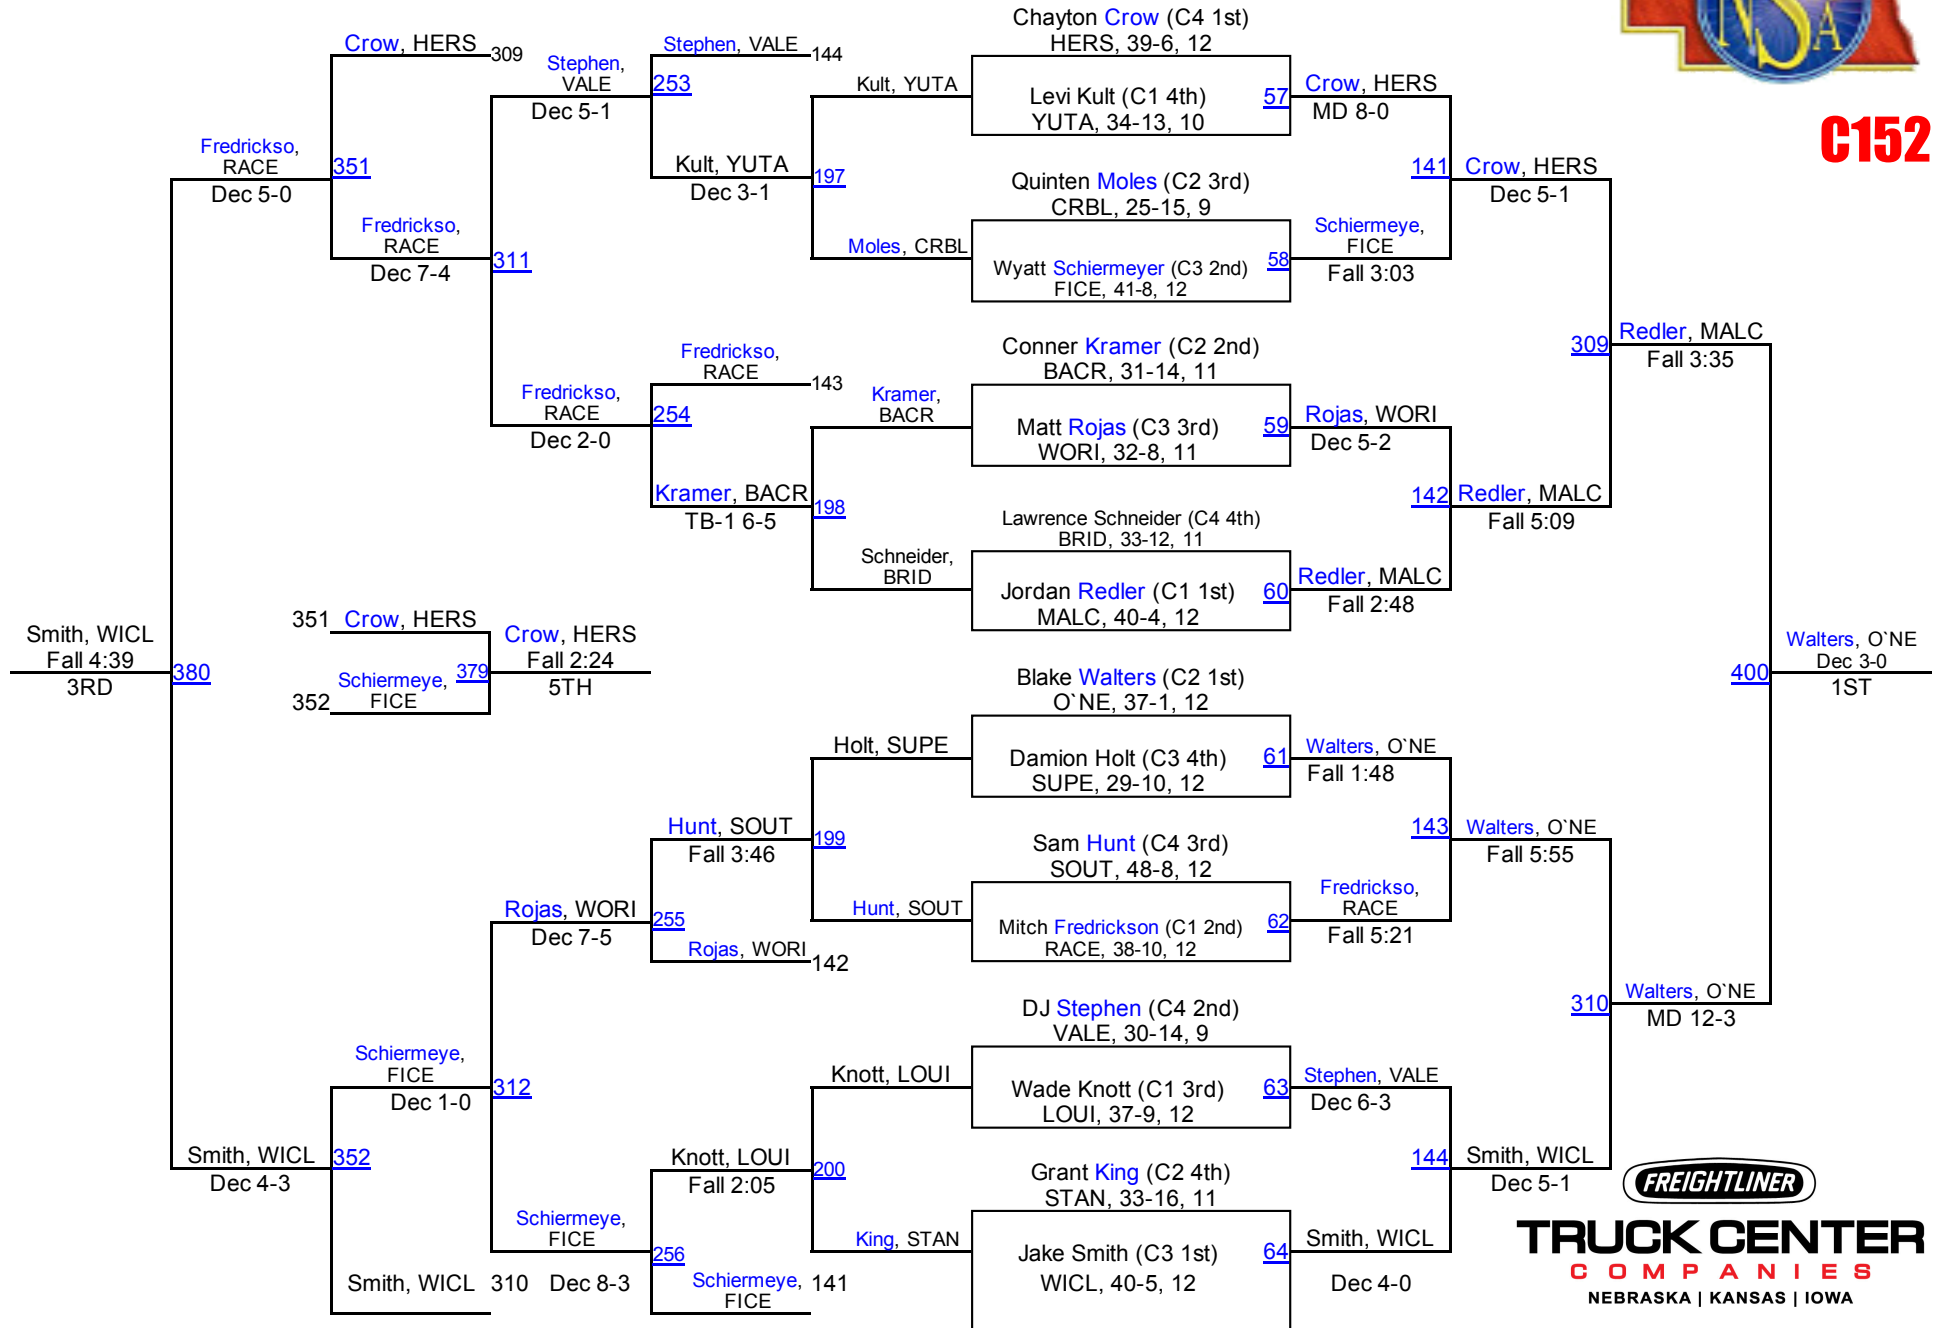

2015 NSAA Championships

C145

TRUCK CENTER
COMPANIES
NEBRASKA | KANSAS | IOWA

2015 NSAA Championships

C152

TRUCK CENTER
COMPANIES
NEBRASKA | KANSAS | IOWA

2015 NSAA Championships

C160