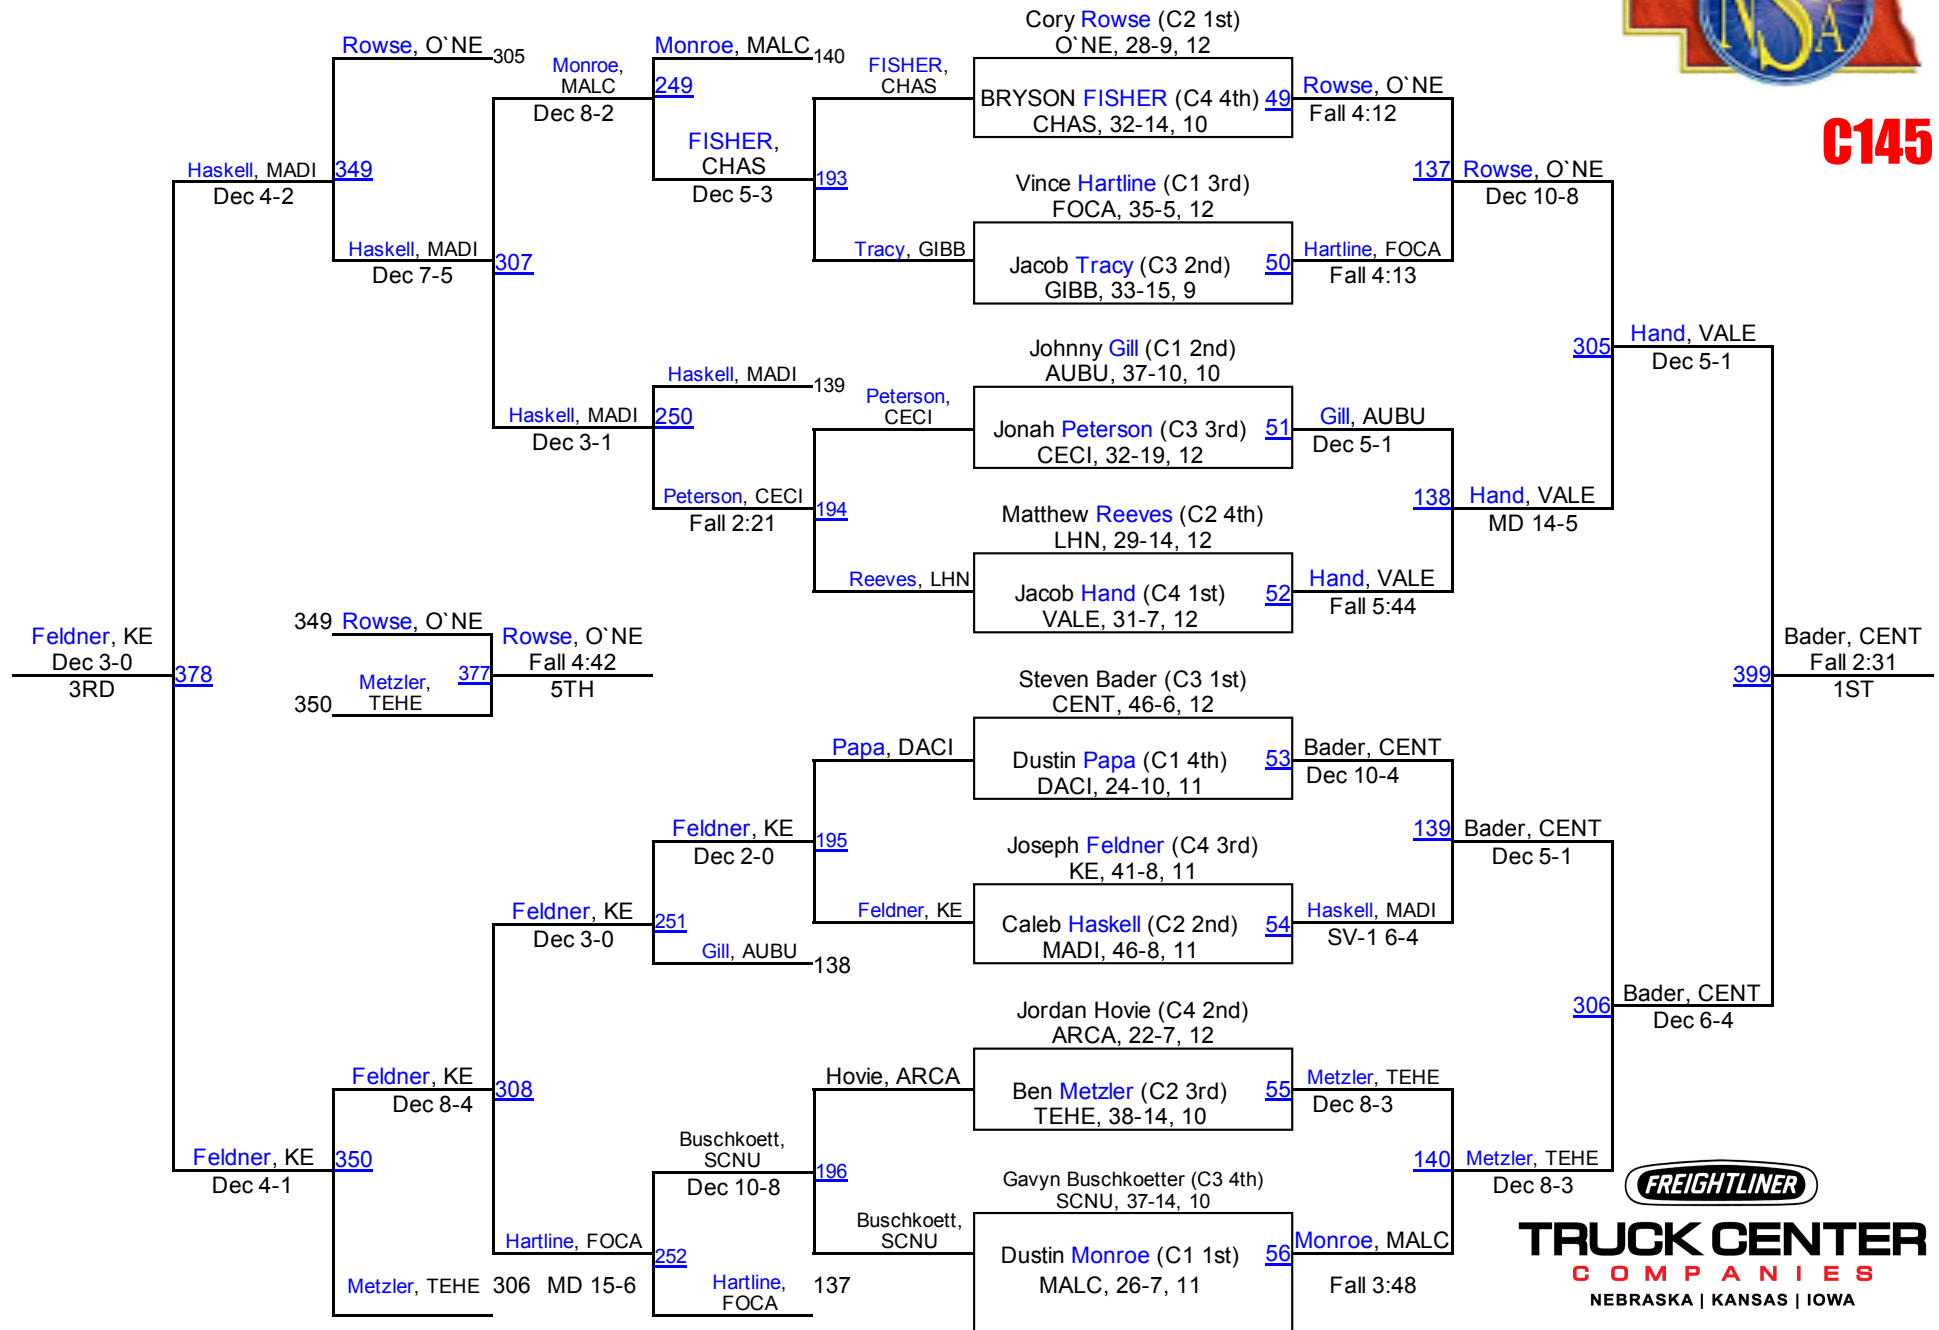

2015 NSAA Championships

C145

TRUCK CENTER
COMPANIES
NEBRASKA | KANSAS | IOWA