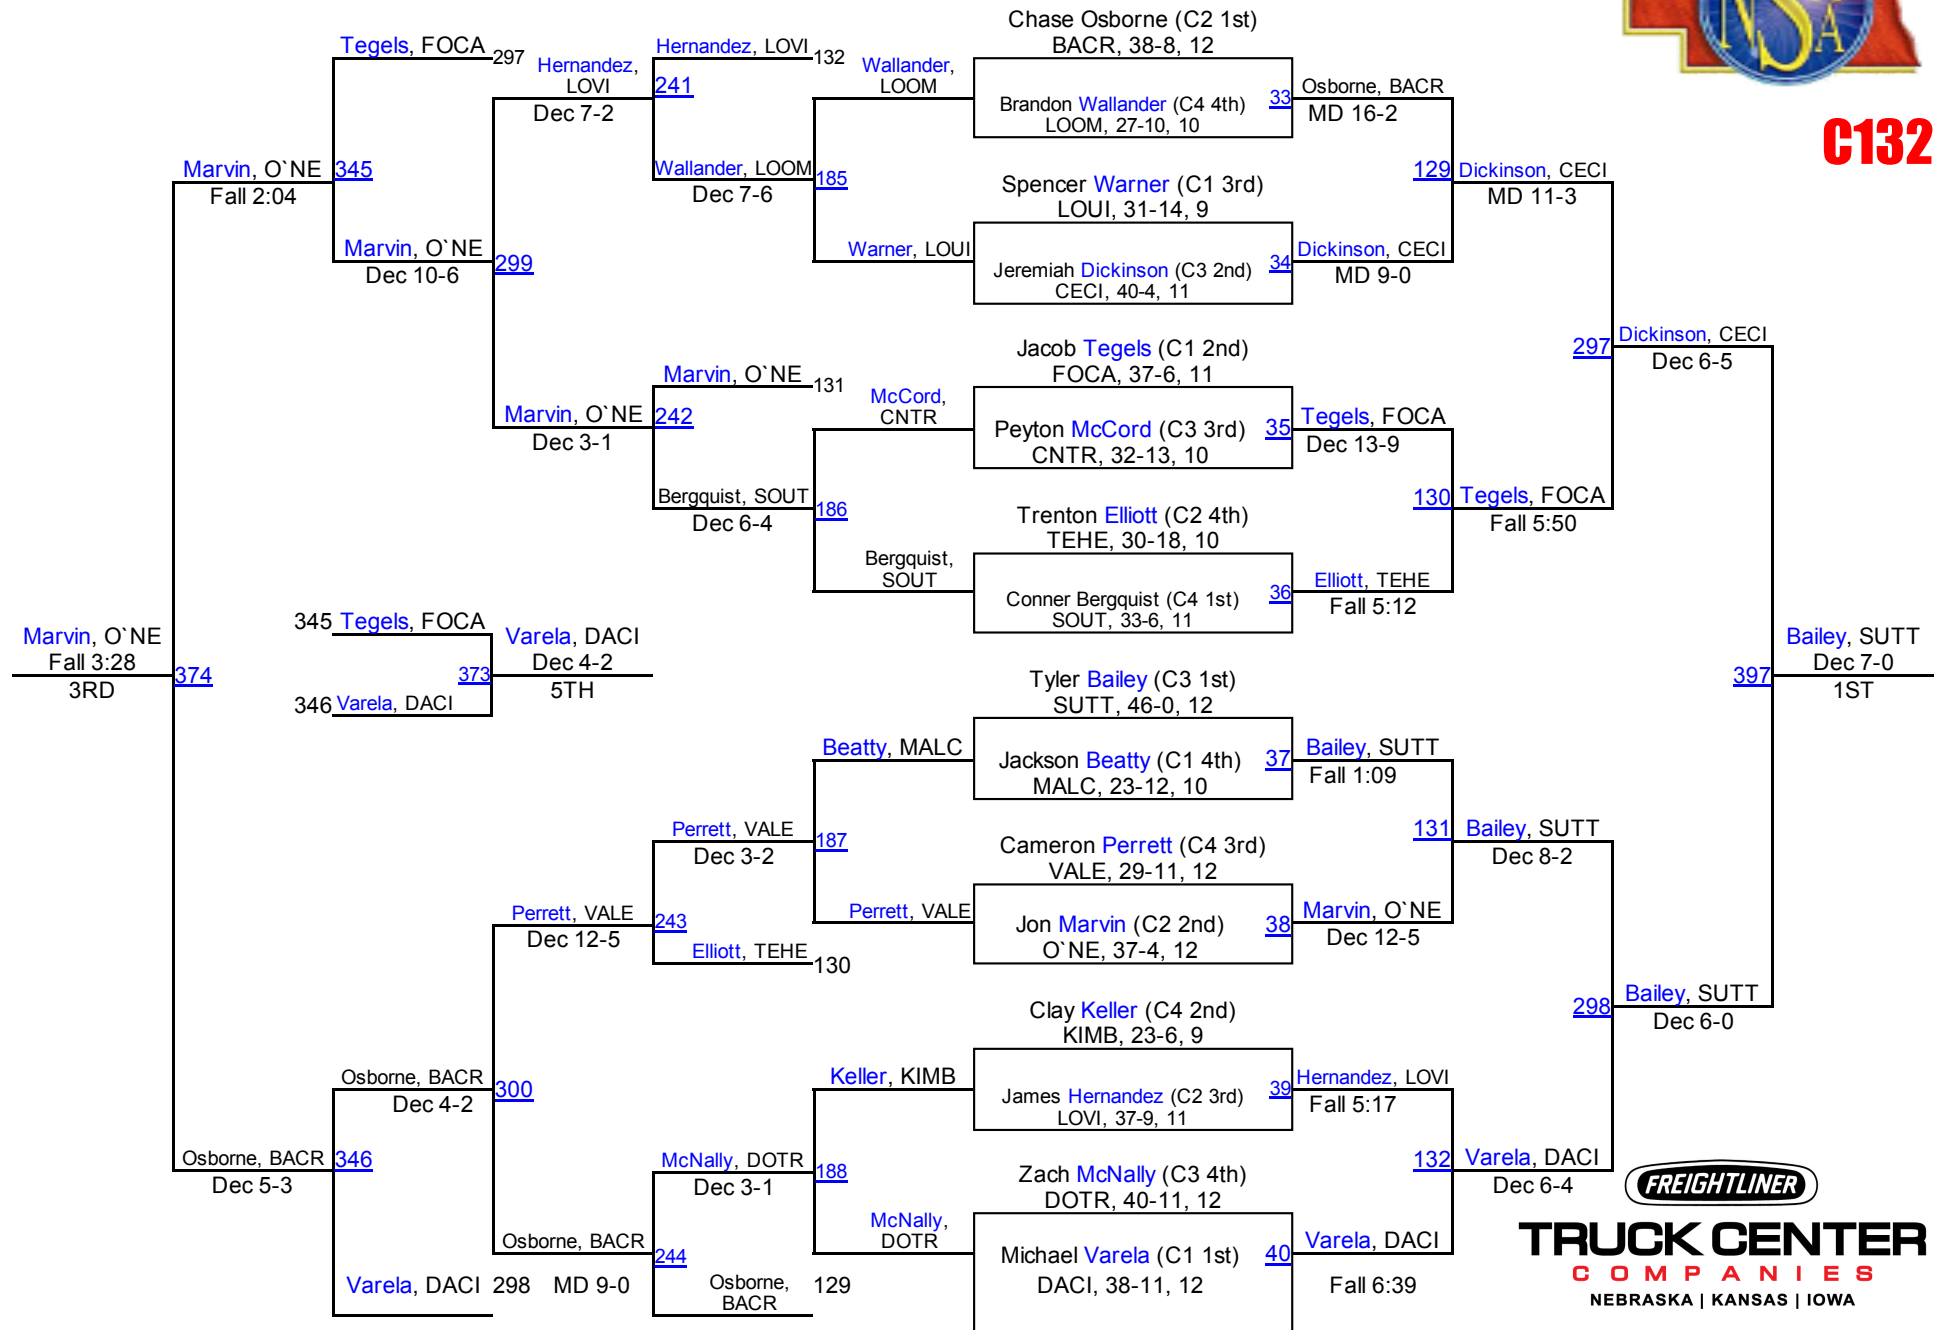

C126

TRUCK CENTER
 COMPANIES
 NEBRASKA | KANSAS | IOWA

2015 NSAA Championships

C132

TRUCK CENTER
COMPANIES
 NEBRASKA | KANSAS | IOWA

2015 NSAA Championships

C138

TRUCK CENTER
COMPANIES
NEBRASKA | KANSAS | IOWA