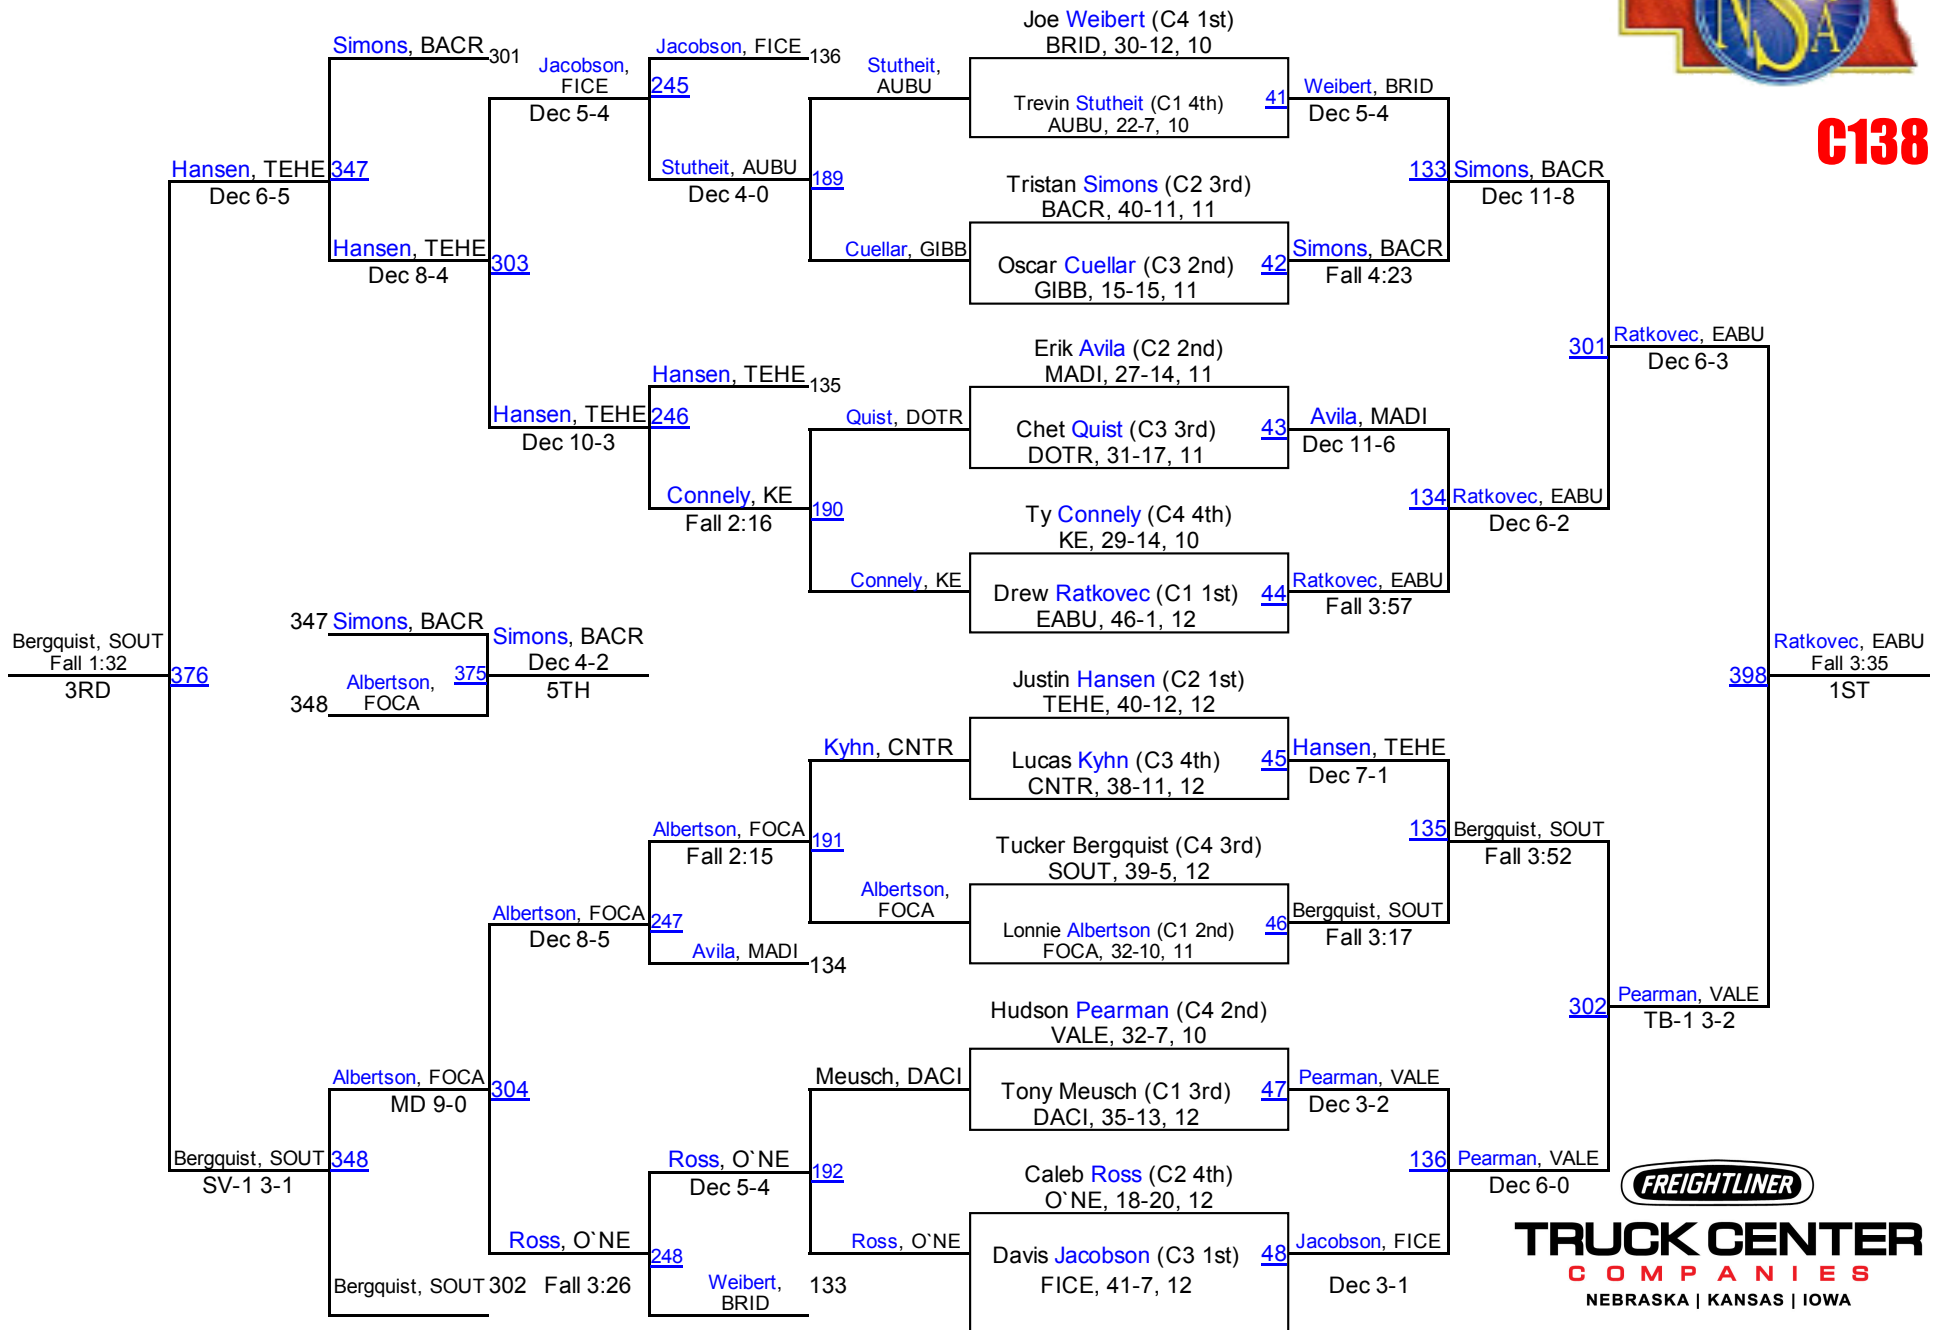

C126

TRUCK CENTER
 COMPANIES
 NEBRASKA | KANSAS | IOWA

2015 NSAA Championships

C132

TRUCK CENTER
COMPANIES
 NEBRASKA | KANSAS | IOWA

2015 NSAA Championships

C138

TRUCK CENTER
COMPANIES
NEBRASKA | KANSAS | IOWA