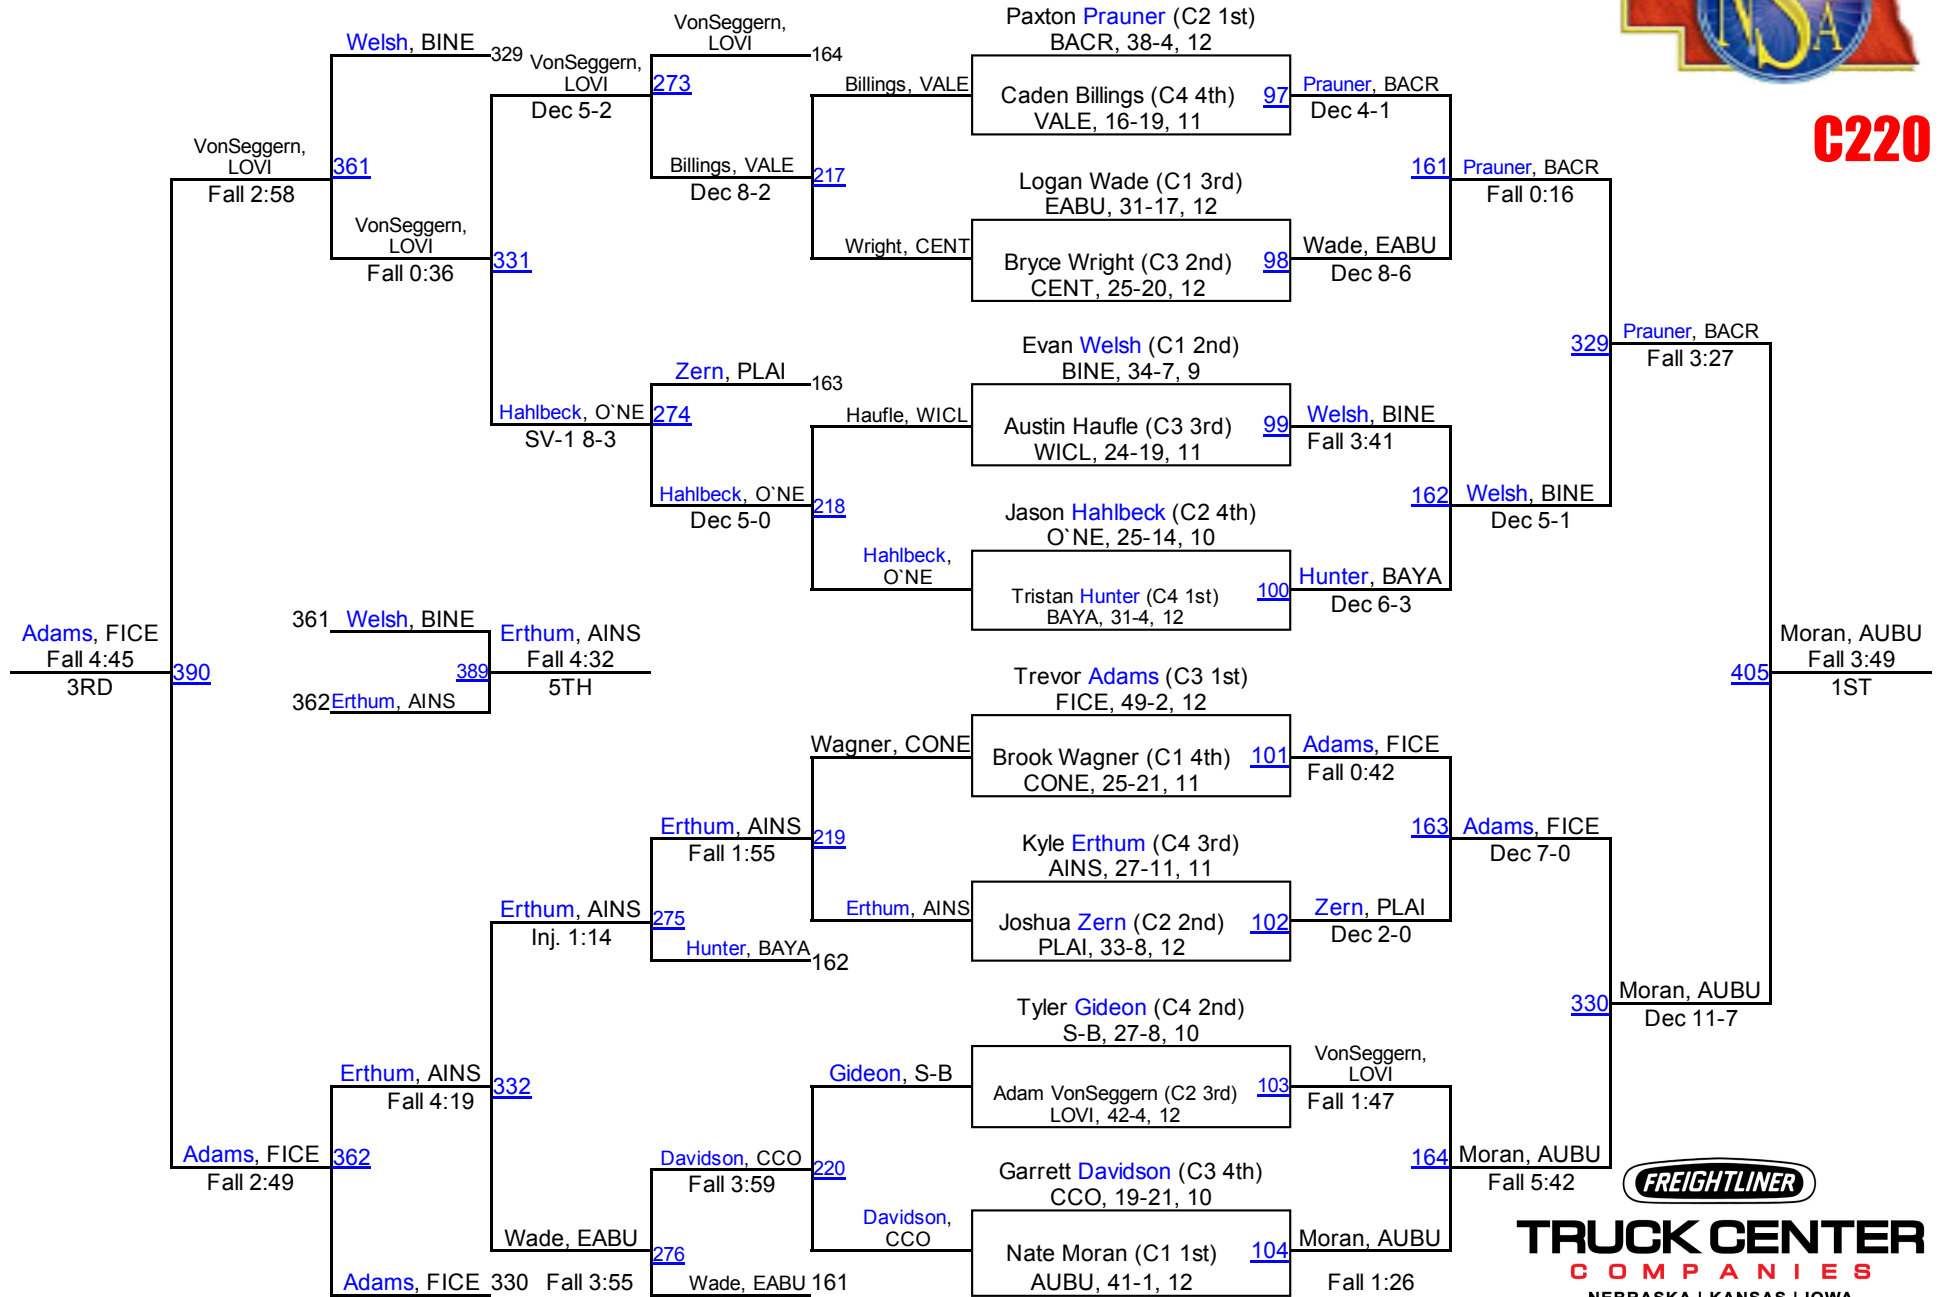

2015 NSAA Championships

C220

TRUCK CENTER
COMPANIES
NEBRASKA | KANSAS | IOWA