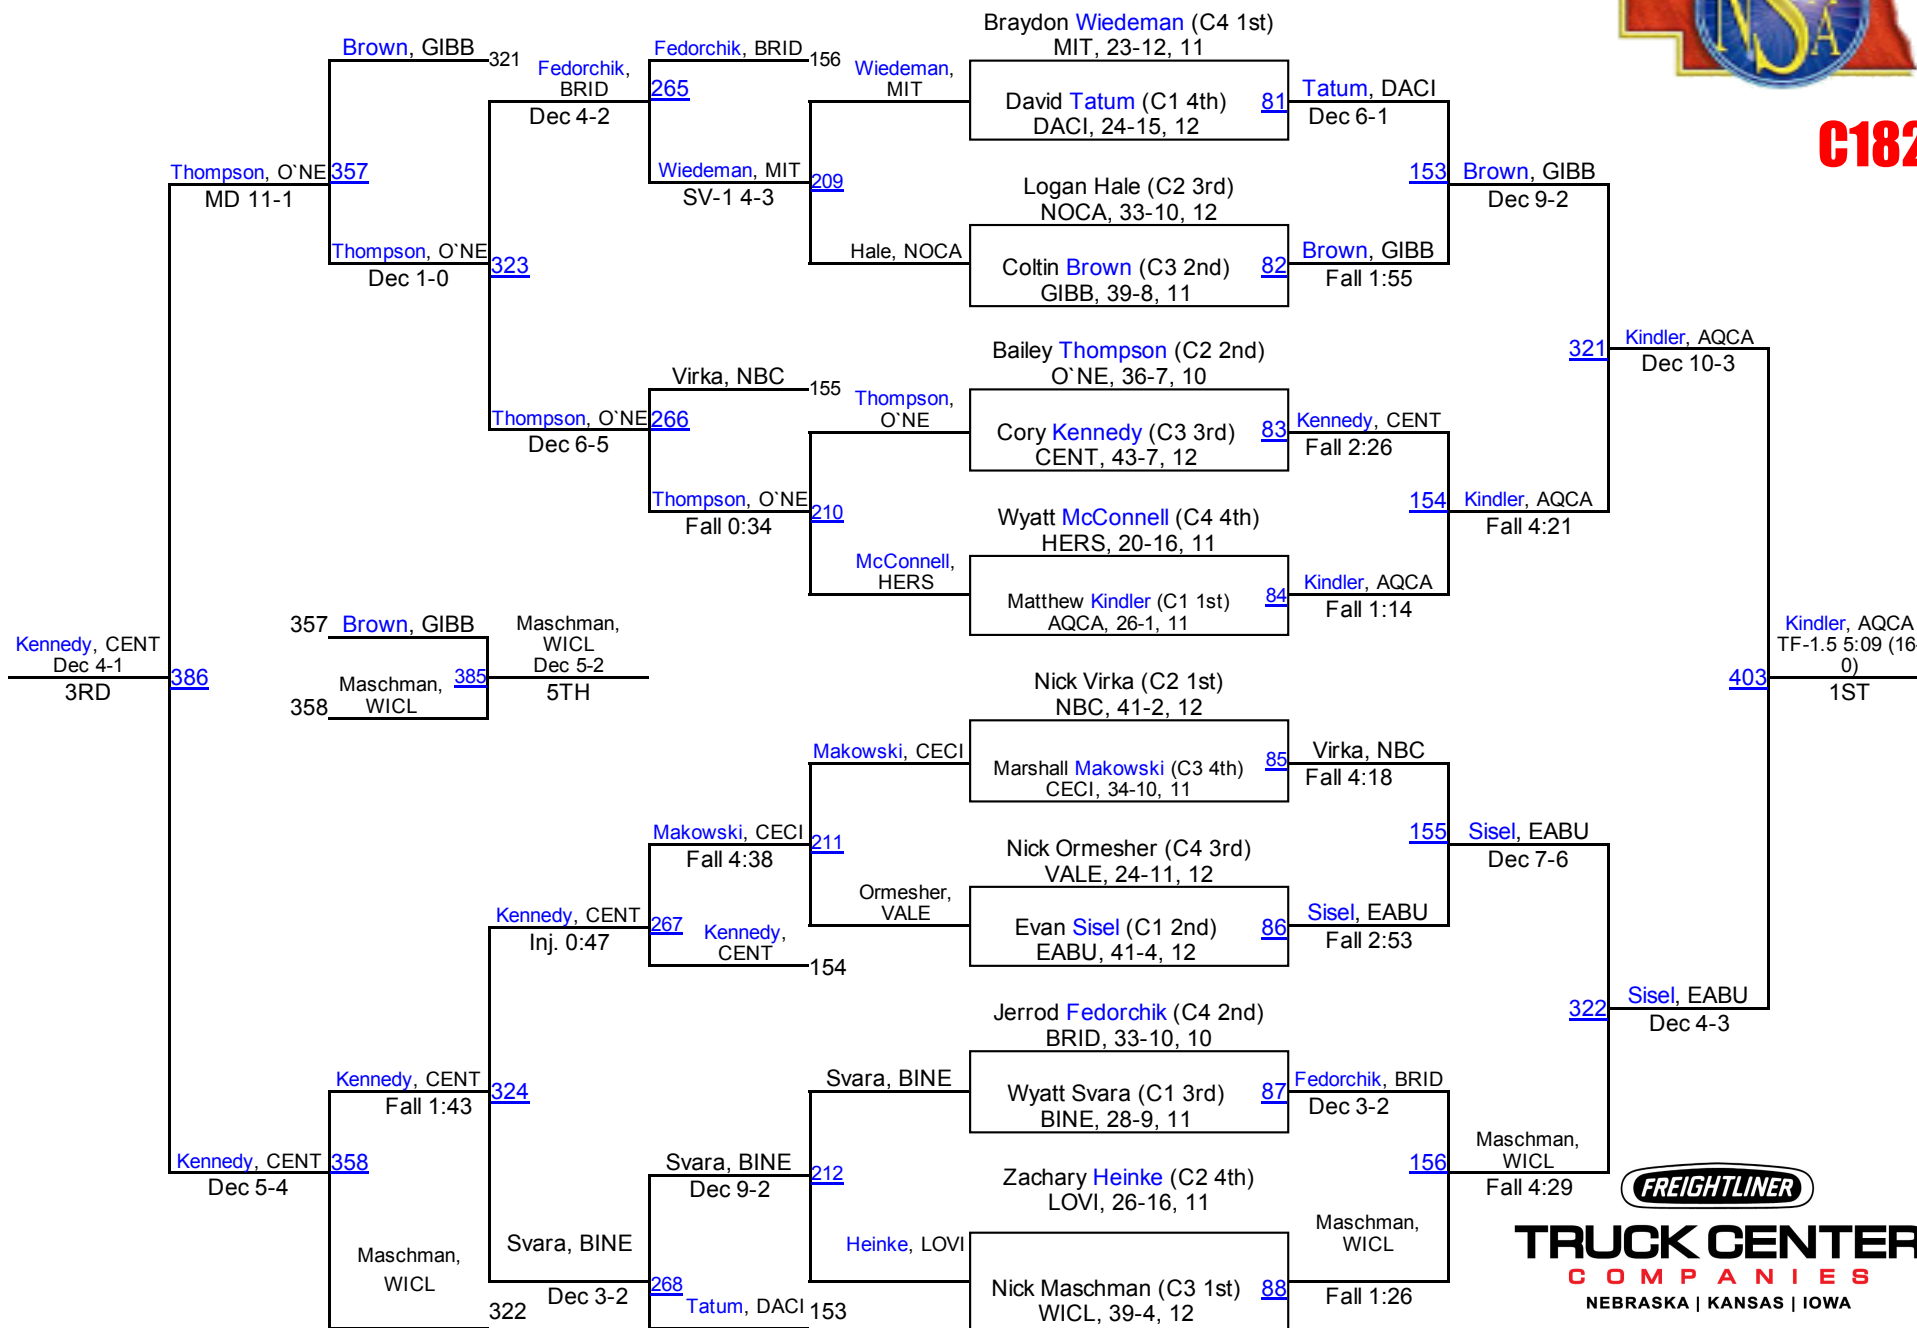

TRUCK CENTER
COMPANIES
NEBRASKA | KANSAS | IOWA

2015 NSAA Championships

C170

TRUCK CENTER
 COMPANIES
 NEBRASKA | KANSAS | IOWA

2015 NSAA Championships

C182

2015 NSAA Championships

C195