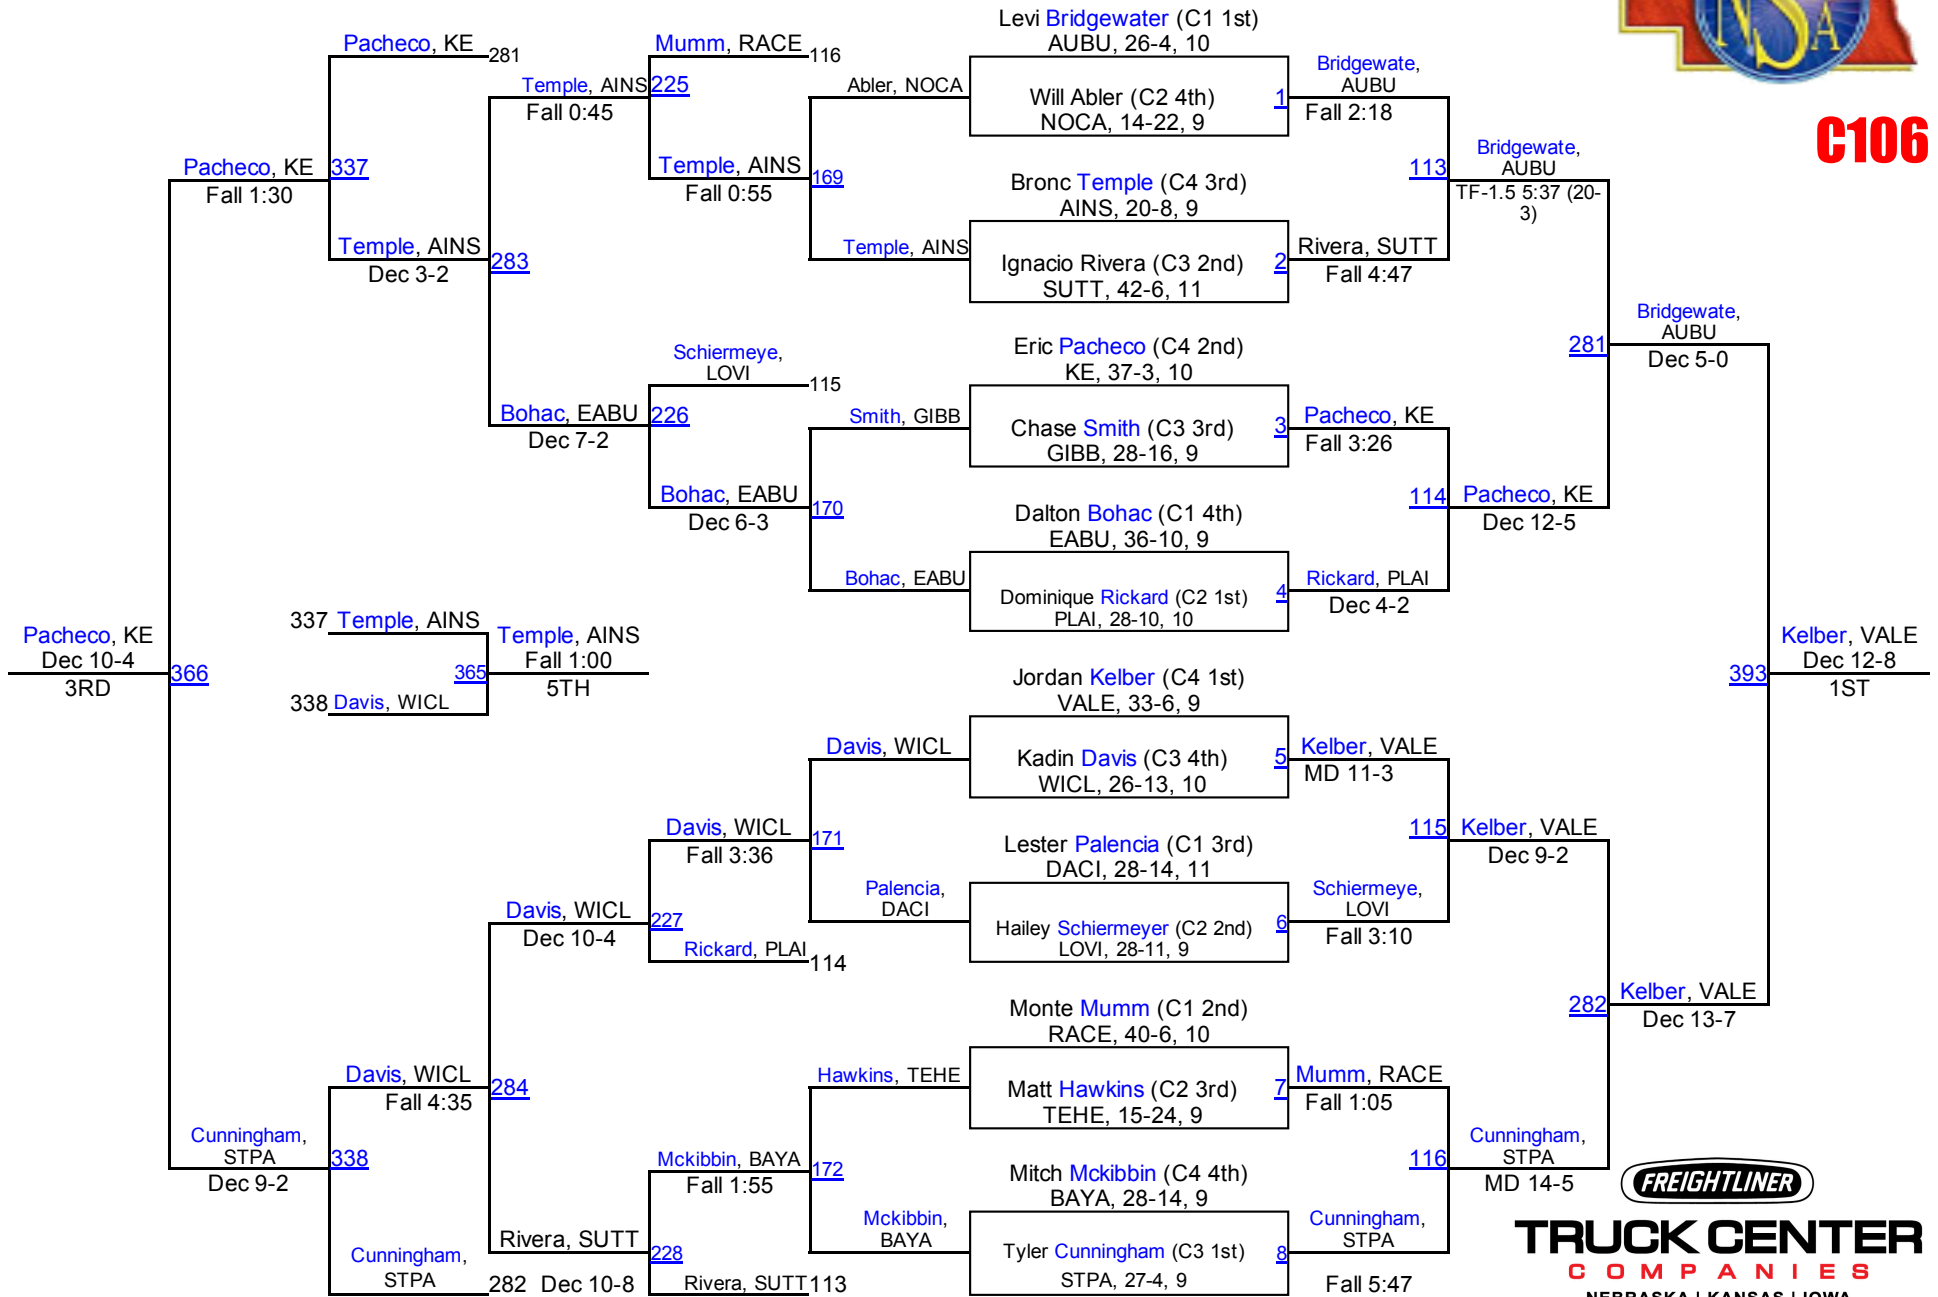

2015 NSAA Wrestling Championships
FINAL Team Scores
Class C

1. O`Neill	107.0	27. Cross County/Osceola	23.0
2. Valentine	105.0	27. Norfolk Catholic	23.0
3. Battle Creek	89.0	27. SC NE Unified District #5	23.0
4. East Butler	88.0	30. Minden	20.0
5. David City	84.5	30. Ord	20.0
6. Centennial	74.0	32. Crofton-Bloomfield	16.0
7. Wilber-Clatonia	69.0	32. Sargent/Burwell	16.0
8. Aquinas Catholic	62.5	34. Doniphan-Trumbull	15.0
9. Fillmore Central	58.0	34. Hershey	15.0
10. Auburn	52.5	36. Bayard	14.0
11. Madison	50.0	37. Arcadia-Loup City	13.0
12. Central City	49.0	38. Bishop Neumann	11.0
13. St. Paul	48.0	38. Mitchell	11.0
14. Tekamah-Herman	44.5	40. Wood River	9.0
15. Malcolm	41.0	41. Centura	8.0
16. Raymond Central	40.0	41. Conestoga	8.0
16. Wakefield	40.0	43. Chase County	7.0
18. Gibbon	39.0	43. Shelton/Kenesaw	7.0
19. Kearney Catholic	34.0	45. Pierce	5.5
19. Plainview	34.0	46. Arlington	5.0
21. Fort Calhoun	33.0	46. Bridgeport	5.0
22. Ainsworth	30.0	48. Louisville	3.0
23. Sutton	29.0	49. Gordon-Rushville	1.0
24. Logan View	28.0	49. Loomis/Bertrand	1.0
24. North Bend Central	28.0	49. Yutan	1.0
26. Southern Valley	25.0	52. Grand Island CC	0.0
		52. Kimball	0.0
		52. Lincoln Christian	0.0
		52. Lutheran High Northeast	0.0
		52. Ravenna	0.0
		52. Stanton	0.0
		52. Superior	0.0

C106