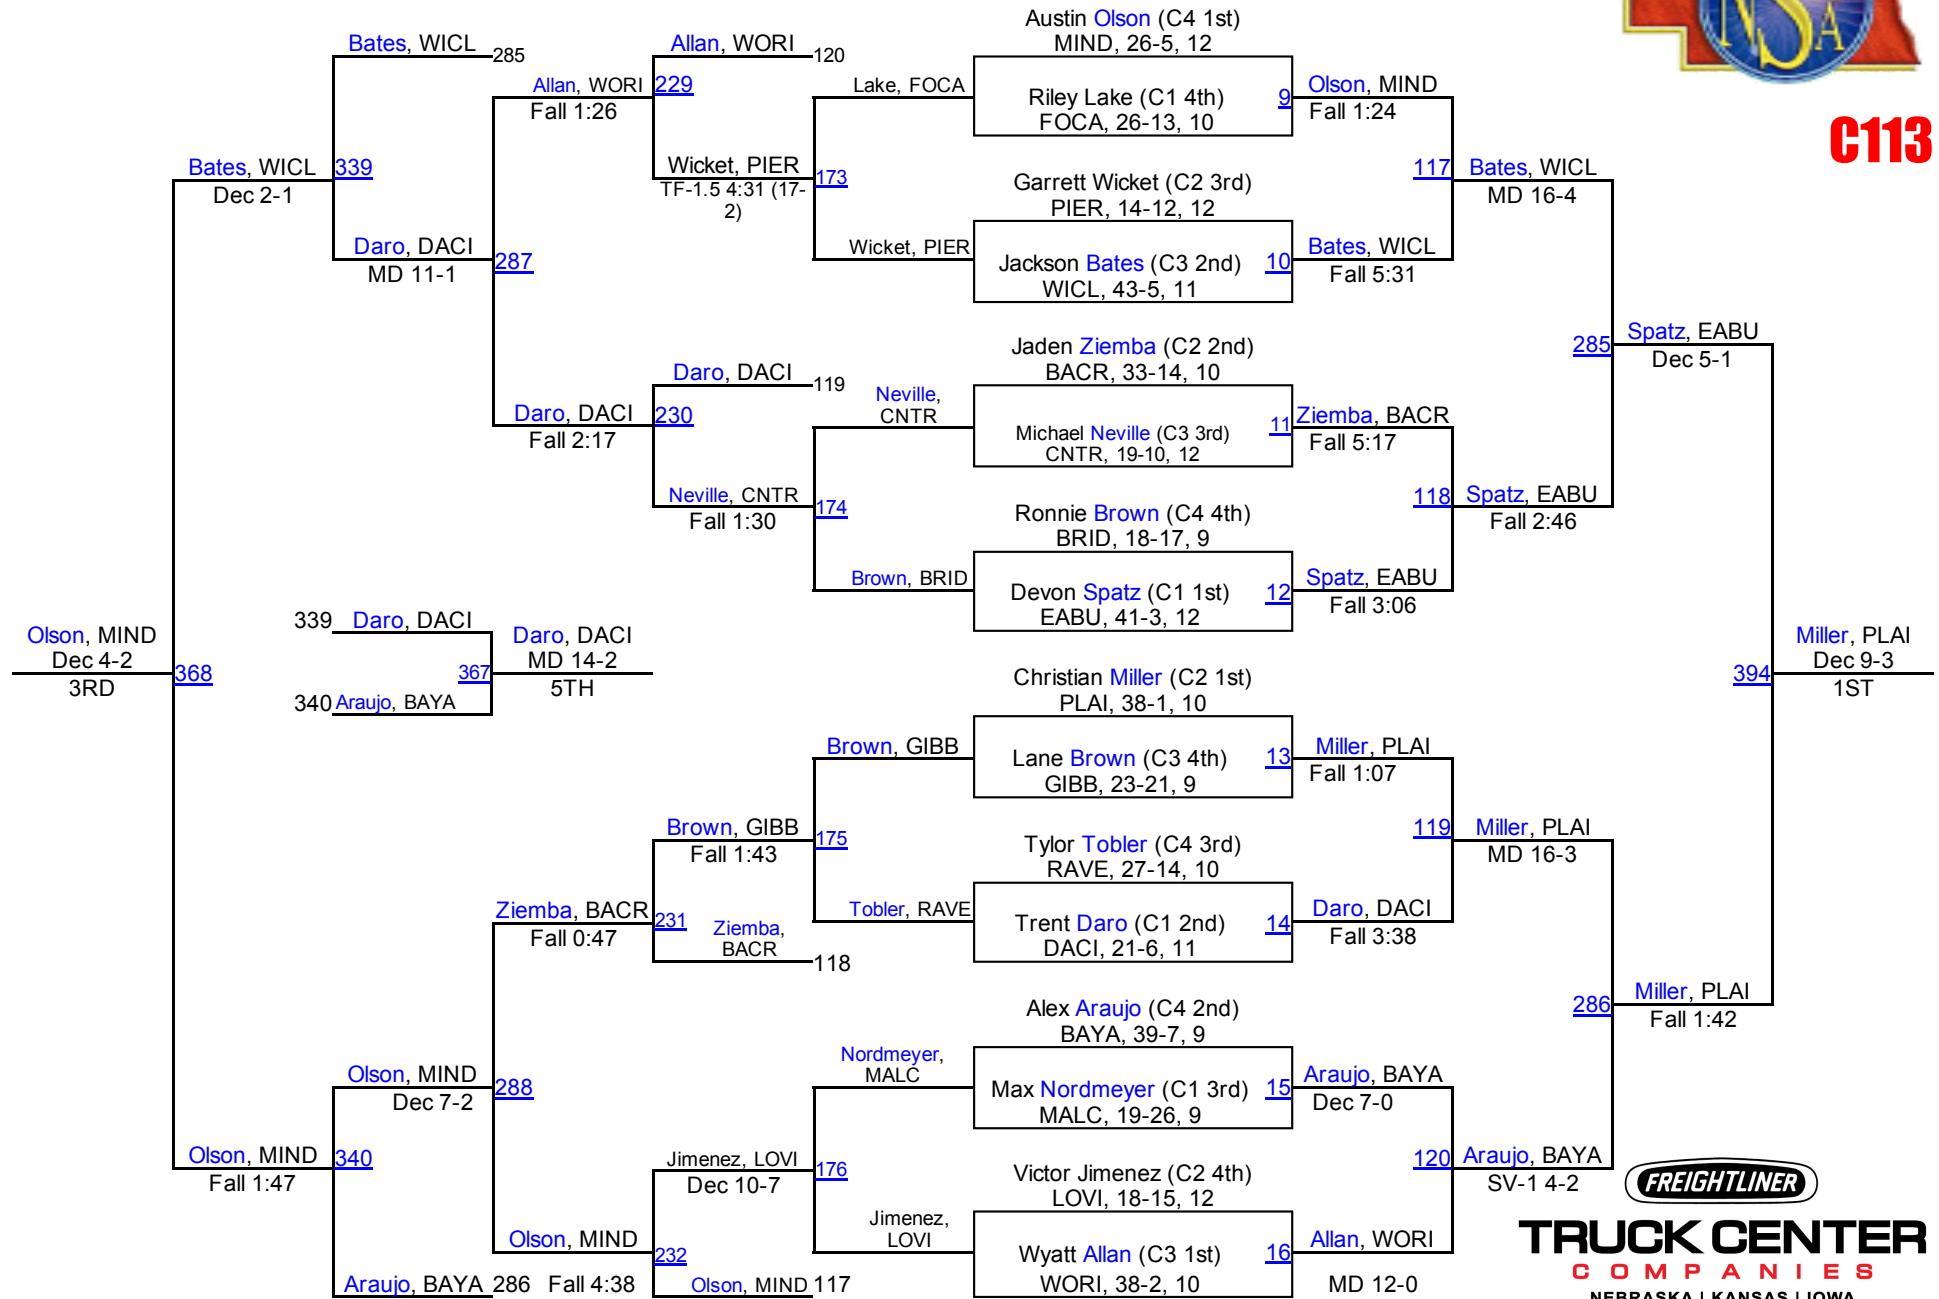

2015 NSAA Wrestling Championships
FINAL Team Scores
Class C

1. O`Neill	107.0	27. Cross County/Osceola	23.0
2. Valentine	105.0	27. Norfolk Catholic	23.0
3. Battle Creek	89.0	27. SC NE Unified District #5	23.0
4. East Butler	88.0	30. Minden	20.0
5. David City	84.5	30. Ord	20.0
6. Centennial	74.0	32. Crofton-Bloomfield	16.0
7. Wilber-Clatonia	69.0	32. Sargent/Burwell	16.0
8. Aquinas Catholic	62.5	34. Doniphan-Trumbull	15.0
9. Fillmore Central	58.0	34. Hershey	15.0
10. Auburn	52.5	36. Bayard	14.0
11. Madison	50.0	37. Arcadia-Loup City	13.0
12. Central City	49.0	38. Bishop Neumann	11.0
13. St. Paul	48.0	38. Mitchell	11.0
14. Tekamah-Herman	44.5	40. Wood River	9.0
15. Malcolm	41.0	41. Centura	8.0
16. Raymond Central	40.0	41. Conestoga	8.0
16. Wakefield	40.0	43. Chase County	7.0
18. Gibbon	39.0	43. Shelton/Kenesaw	7.0
19. Kearney Catholic	34.0	45. Pierce	5.5
19. Plainview	34.0	46. Arlington	5.0
21. Fort Calhoun	33.0	46. Bridgeport	5.0
22. Ainsworth	30.0	48. Louisville	3.0
23. Sutton	29.0	49. Gordon-Rushville	1.0
24. Logan View	28.0	49. Loomis/Bertrand	1.0
24. North Bend Central	28.0	49. Yutan	1.0
26. Southern Valley	25.0	52. Grand Island CC	0.0
		52. Kimball	0.0
		52. Lincoln Christian	0.0
		52. Lutheran High Northeast	0.0
		52. Ravenna	0.0
		52. Stanton	0.0
		52. Superior	0.0

2015 NSAA Championships

C106

TRUCK CENTER COMPANIES
NEBRASKA | KANSAS | IOWA

2015 NSAA Championships

C113

2015 NSAA Championships

C120

2015 NSAA Championships