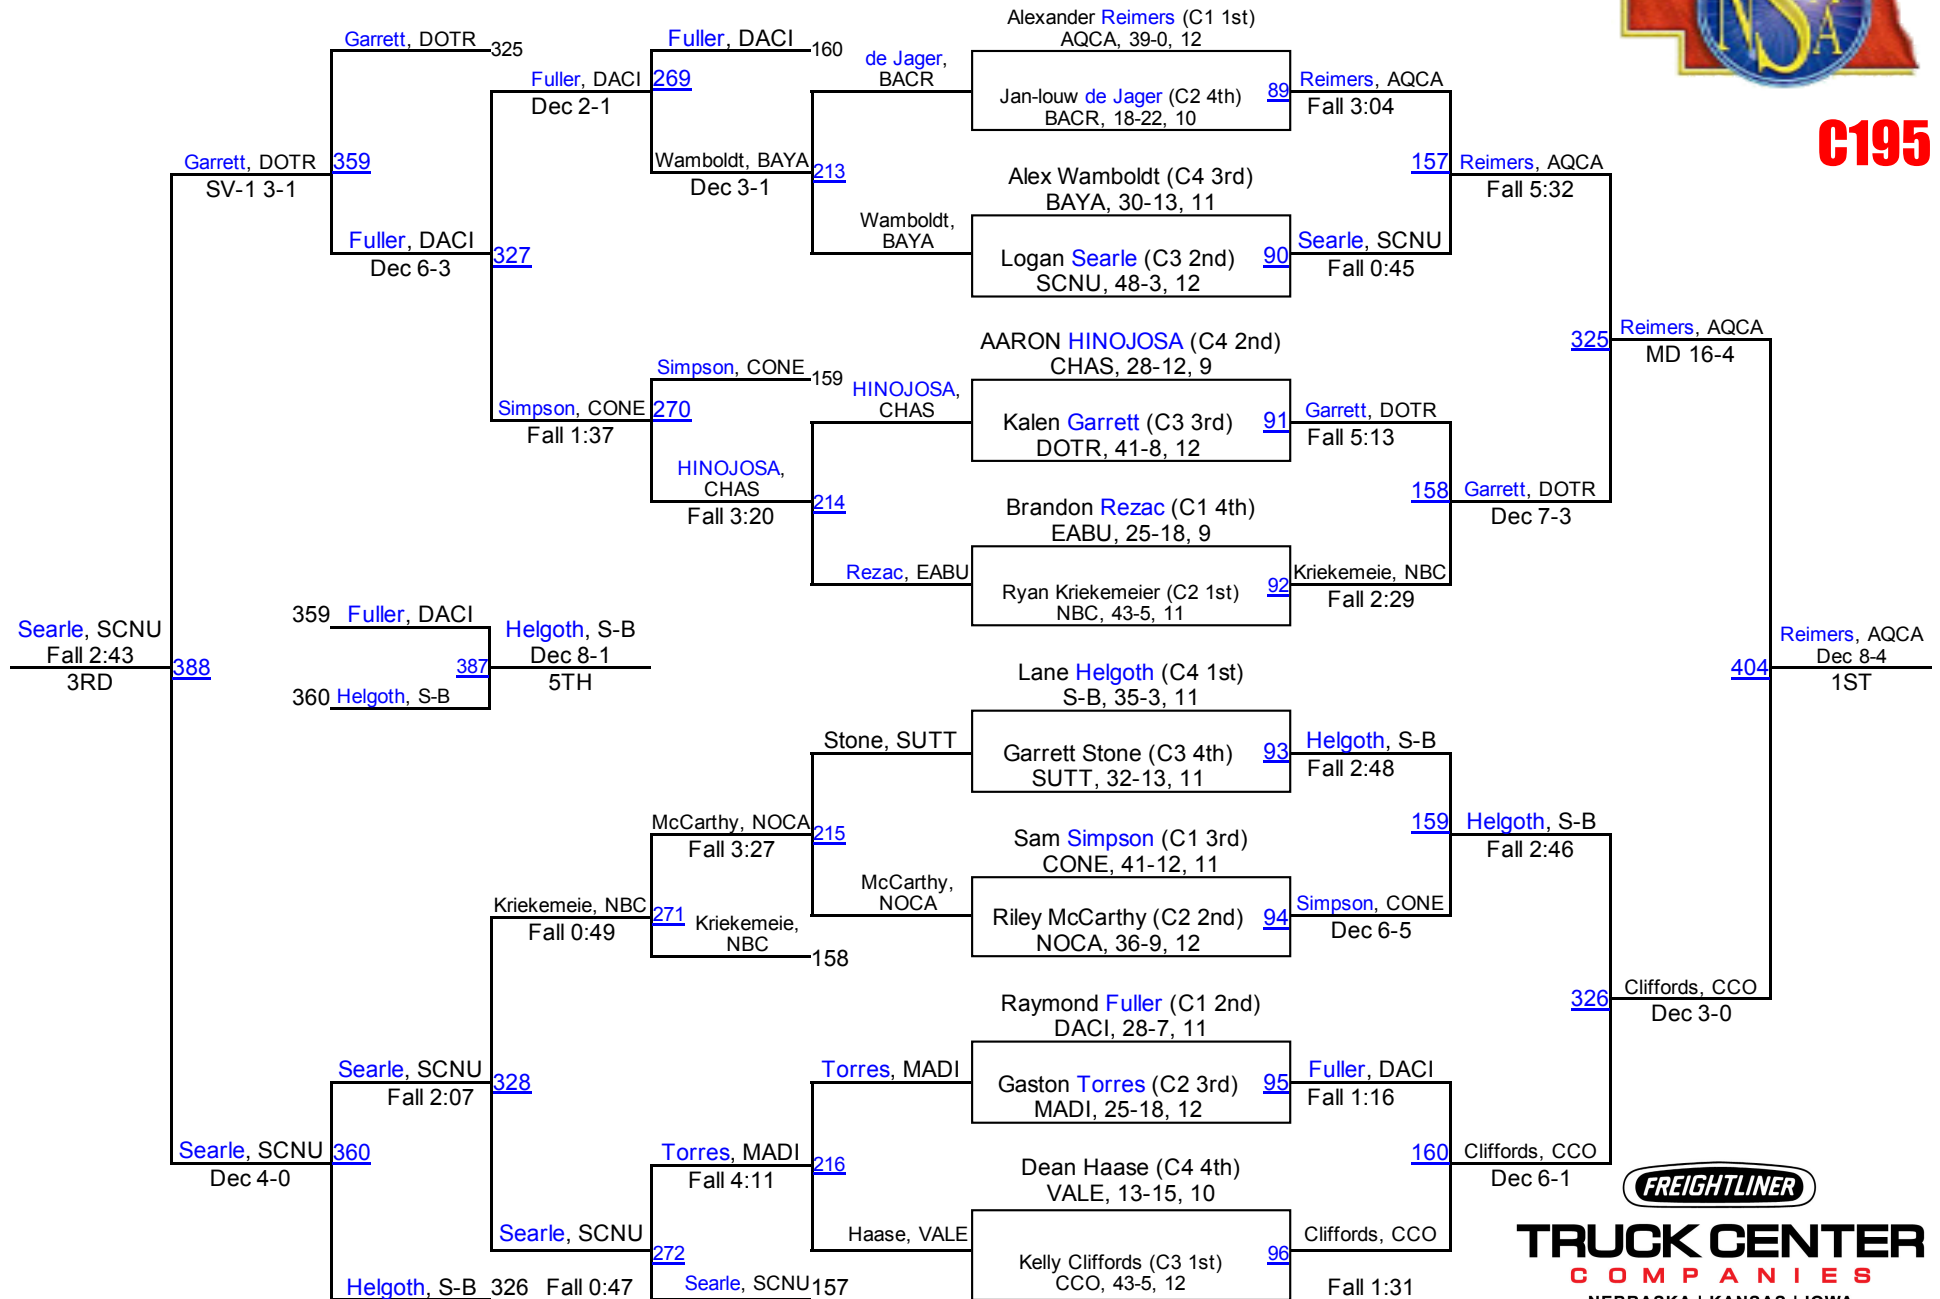

TRUCK CENTER
COMPANIES
NEBRASKA | KANSAS | IOWA

2015 NSAA Championships

C170

TRUCK CENTER
 COMPANIES
 NEBRASKA | KANSAS | IOWA

2015 NSAA Championships

C182

2015 NSAA Championships

C195