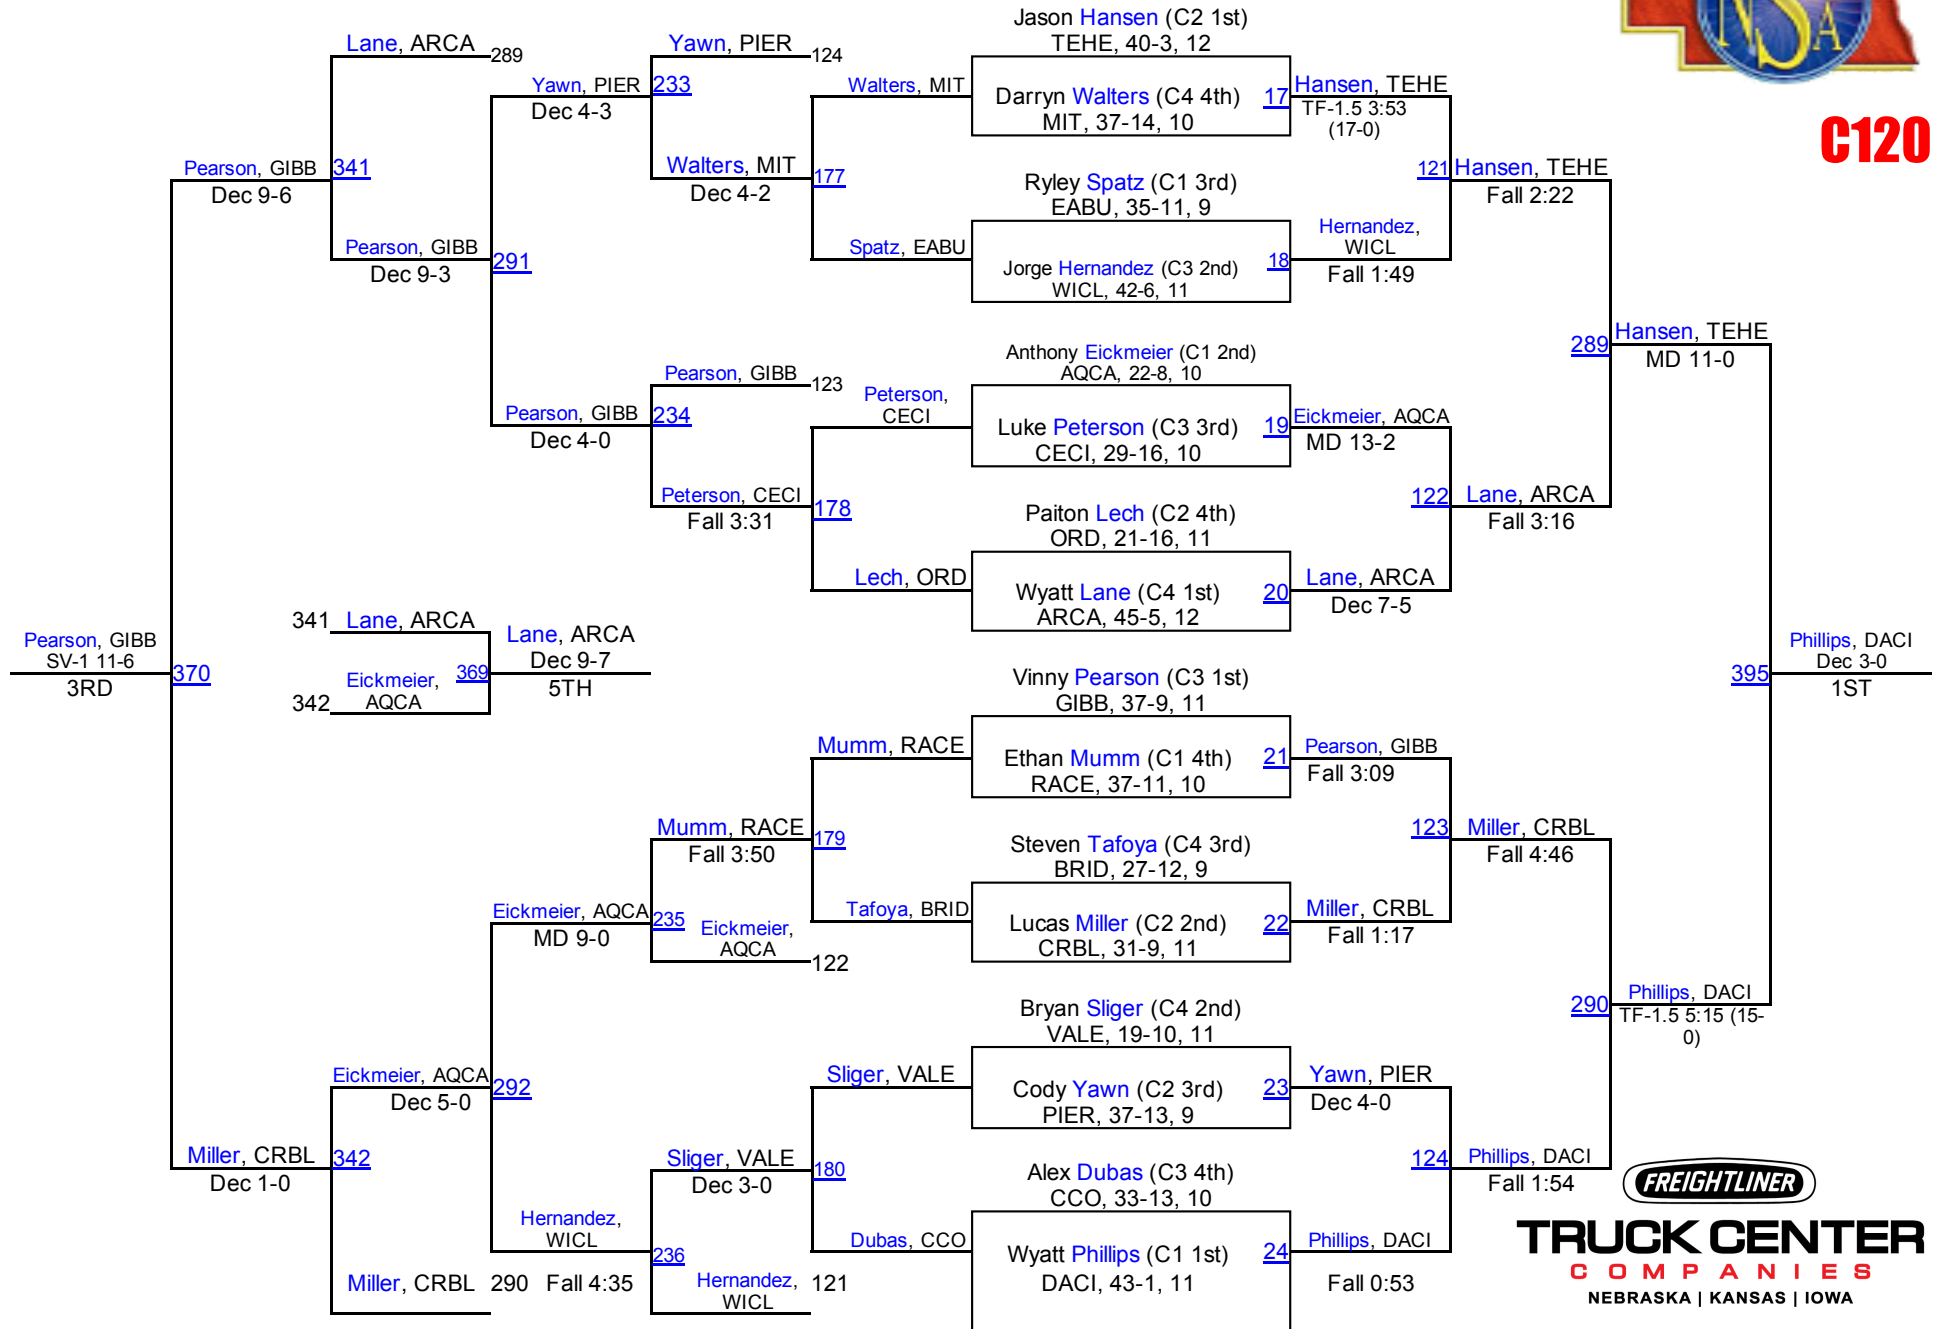

2015 NSAA Championships

C106

TRUCK CENTER COMPANIES
NEBRASKA | KANSAS | IOWA

2015 NSAA Championships

C113

2015 NSAA Championships

C120

2015 NSAA Championships