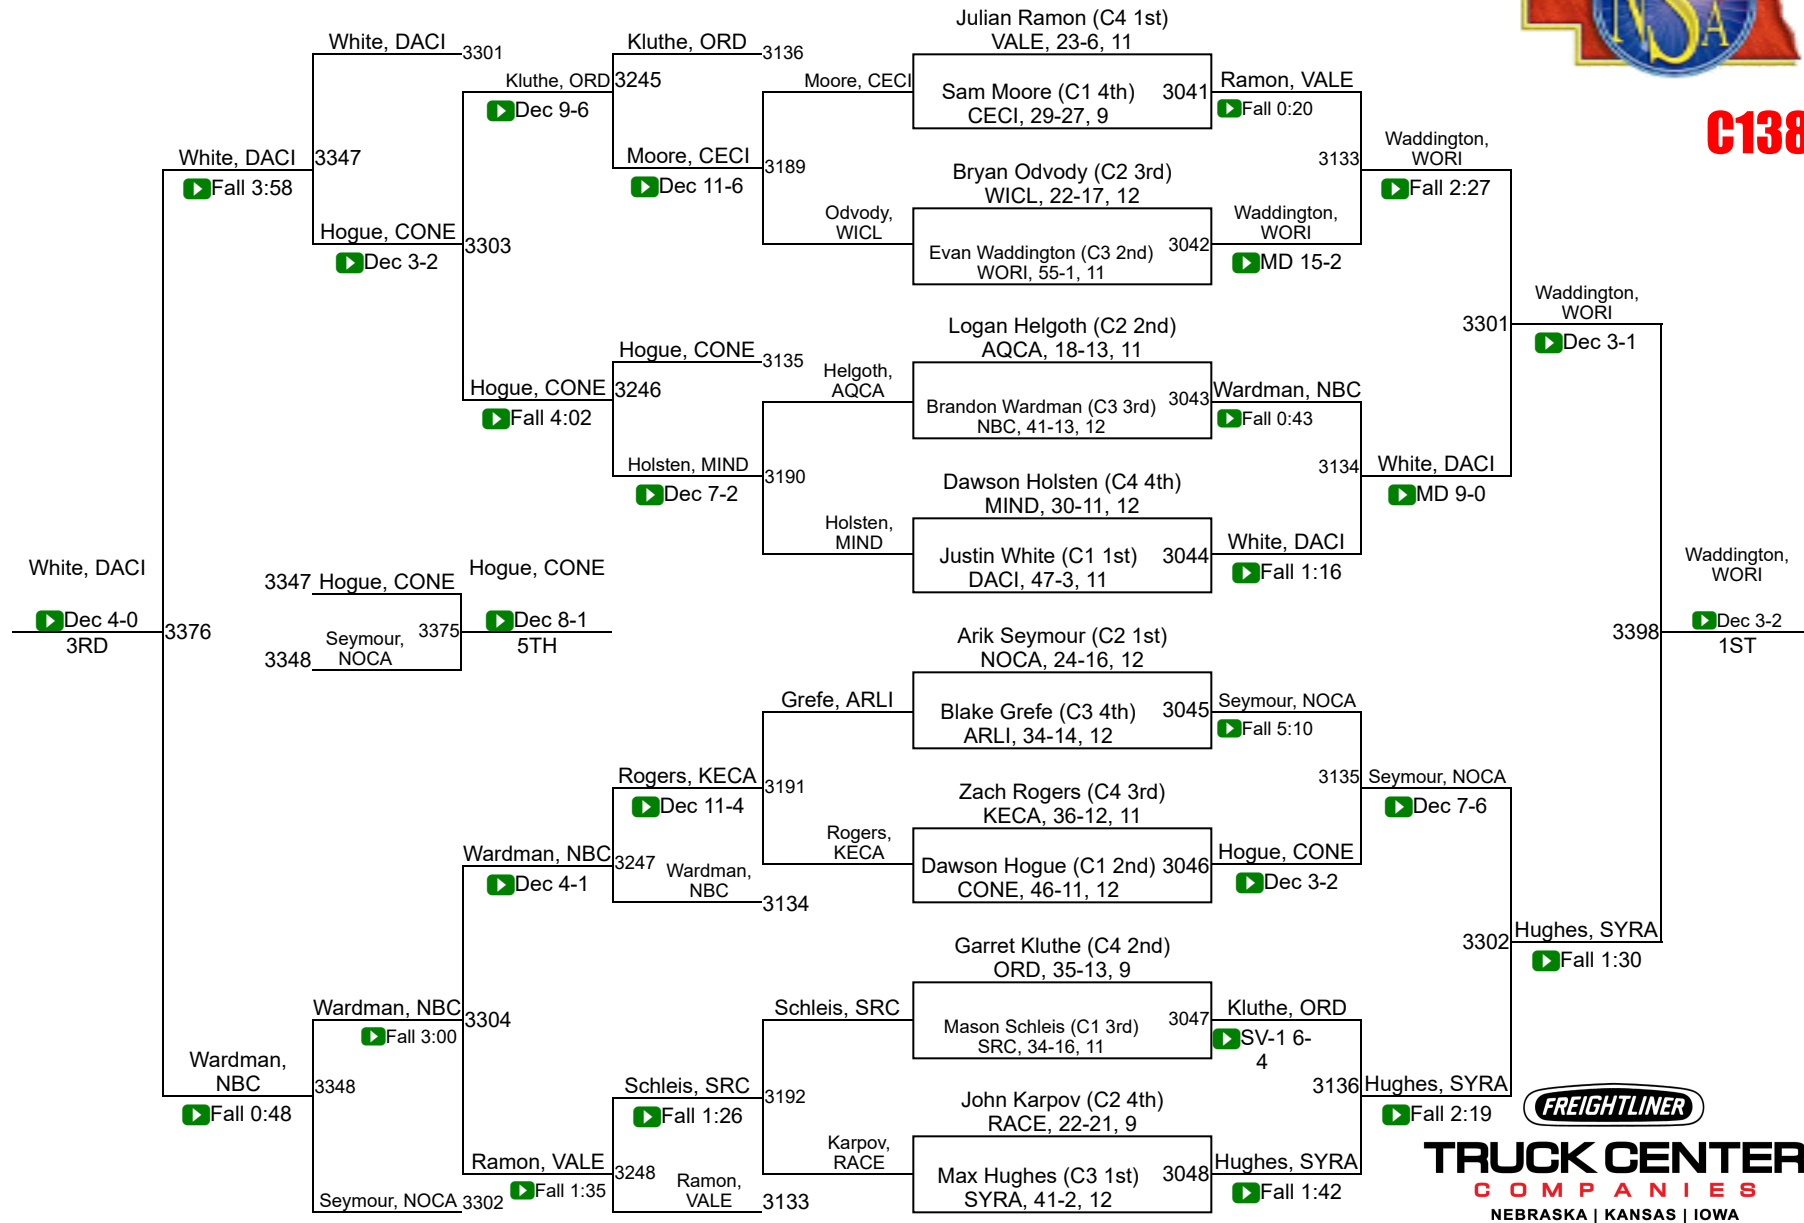

2018 NSAA Championships

C138