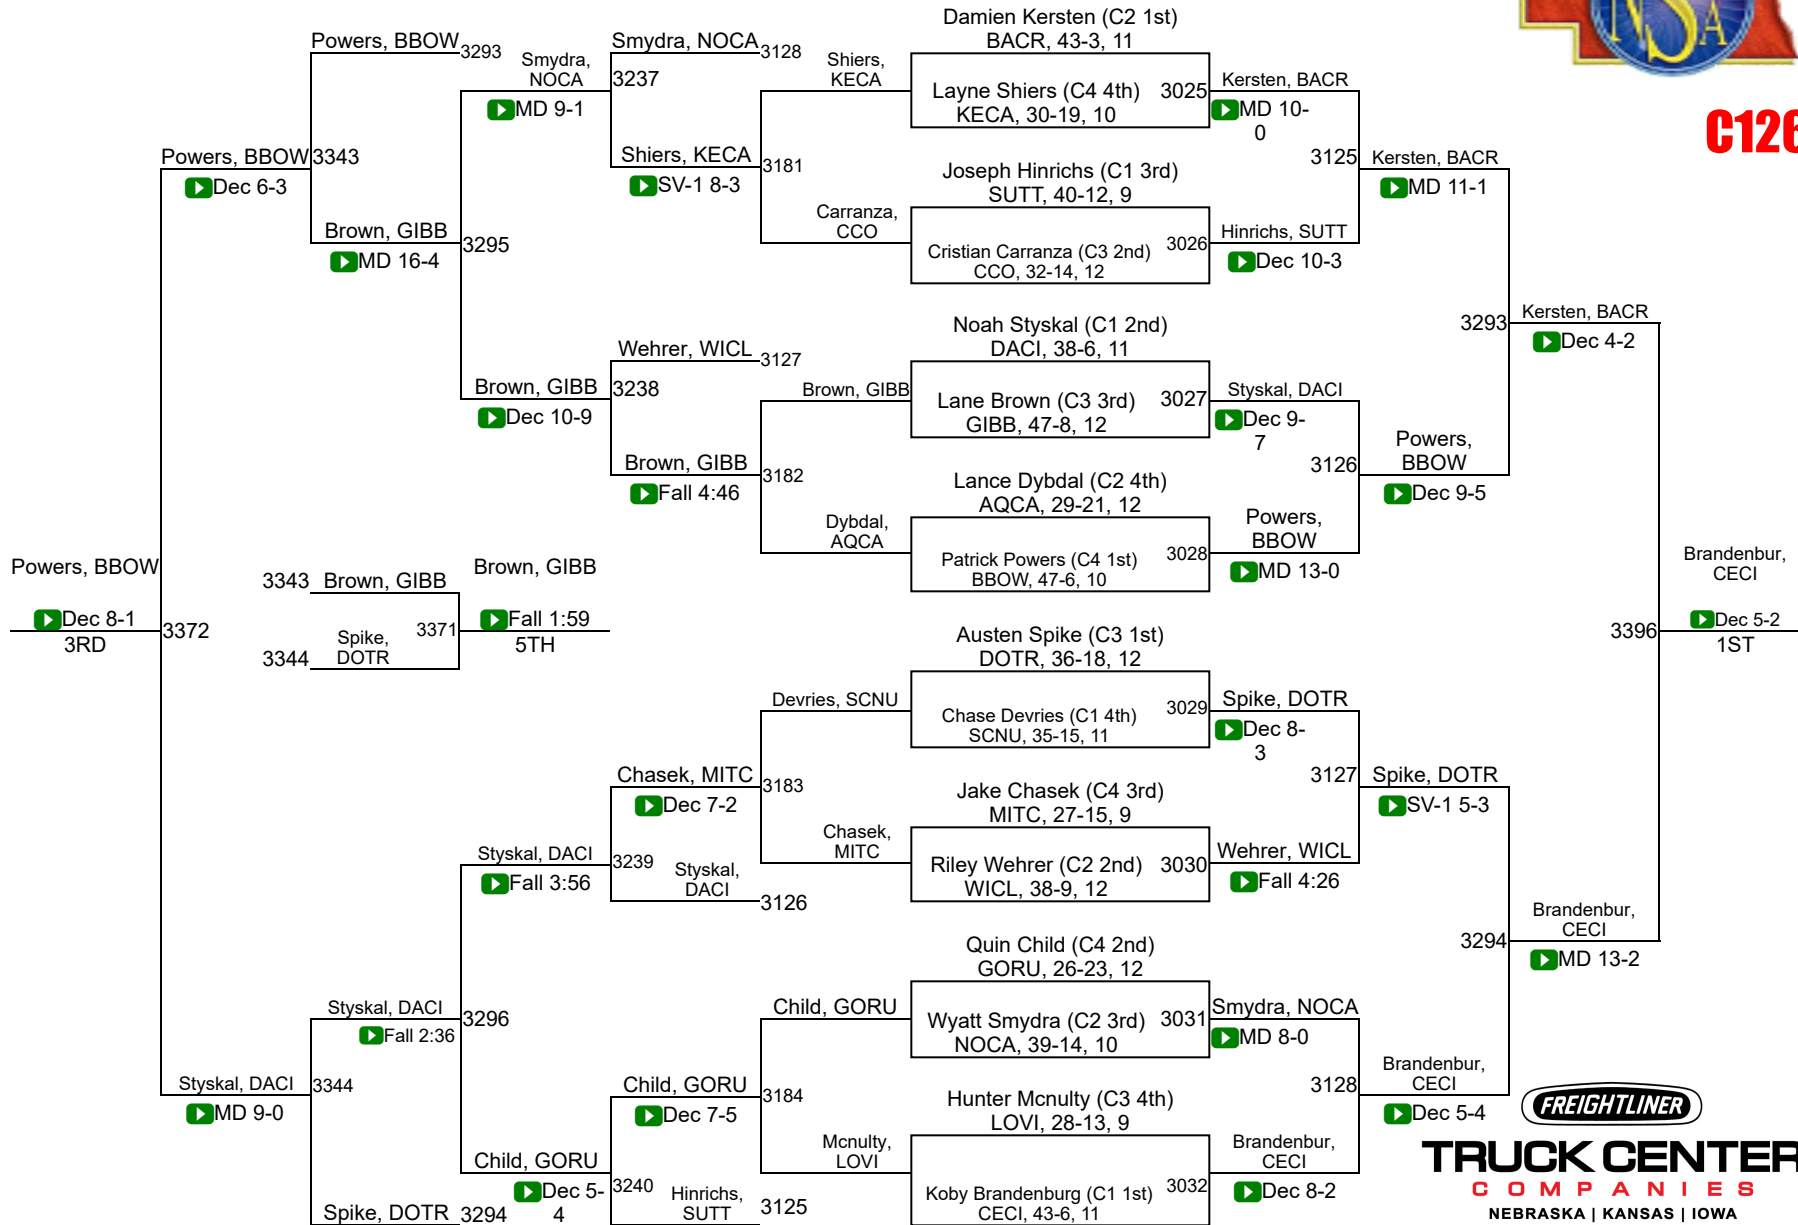

# 2018 NSAA Championships

**C126**

**TRUCK CENTER**  
**COMPANIES**  
 NEBRASKA | KANSAS | IOWA