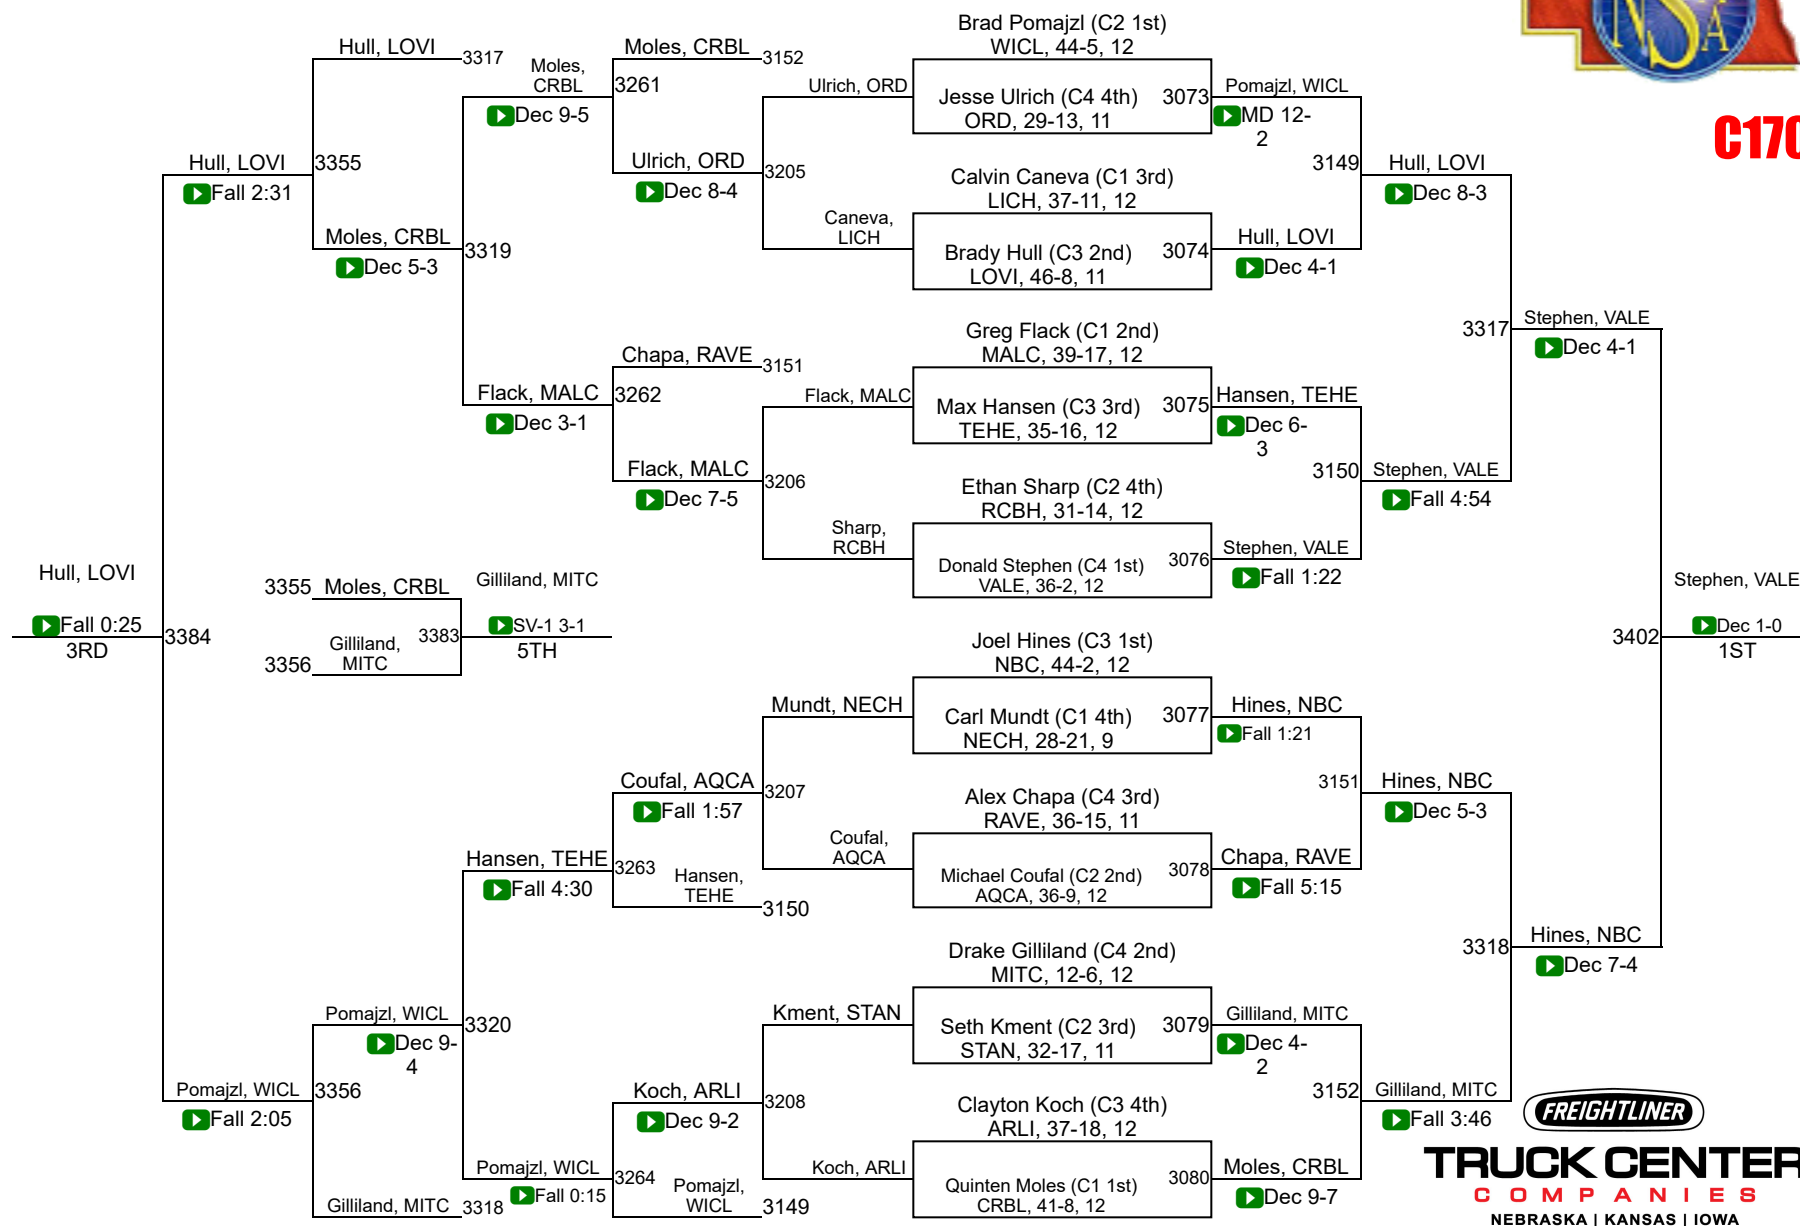

2018 NSAA Championships

C170

TRUCK CENTER COMPANIES
NEBRASKA | KANSAS | IOWA