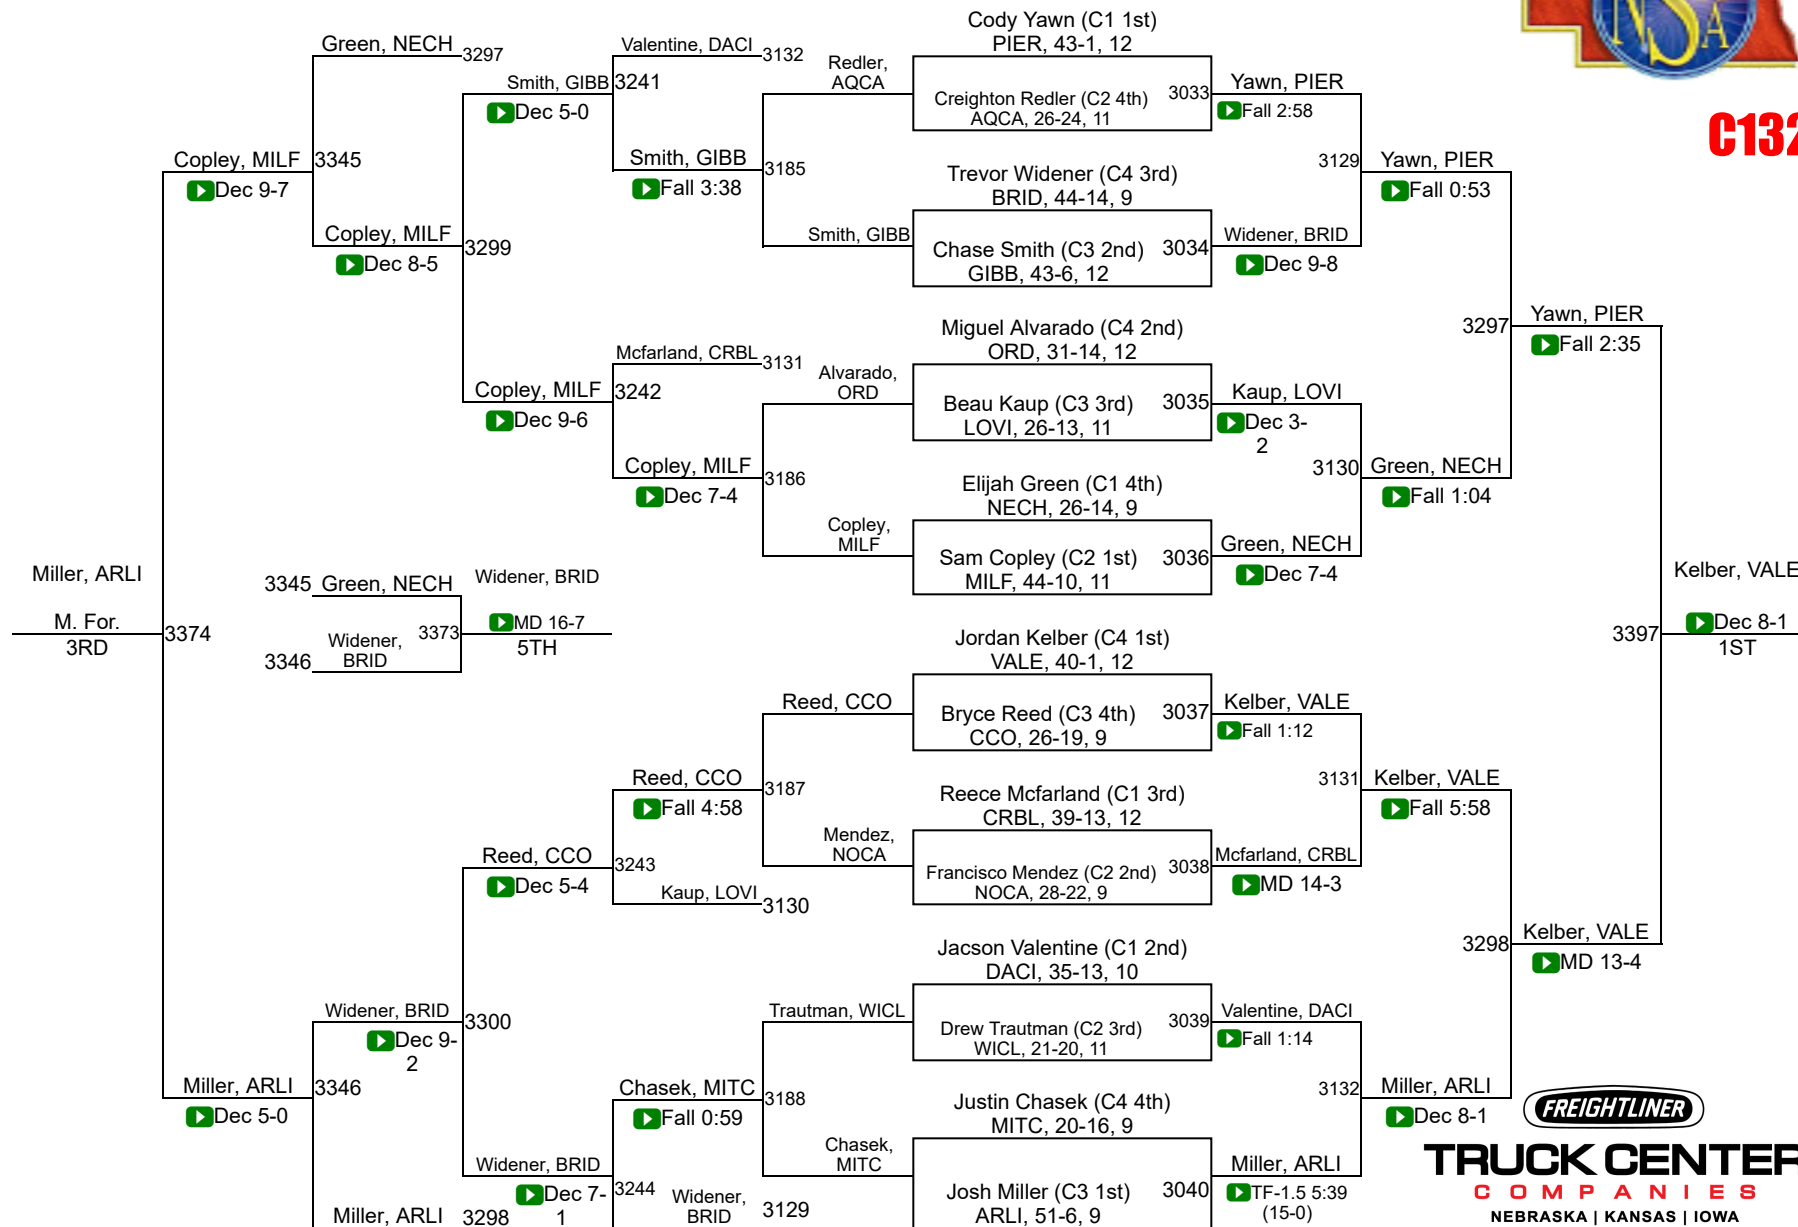

2018 NSAA Championships

C132

TRUCK CENTER
COMPANIES
NEBRASKA | KANSAS | IOWA