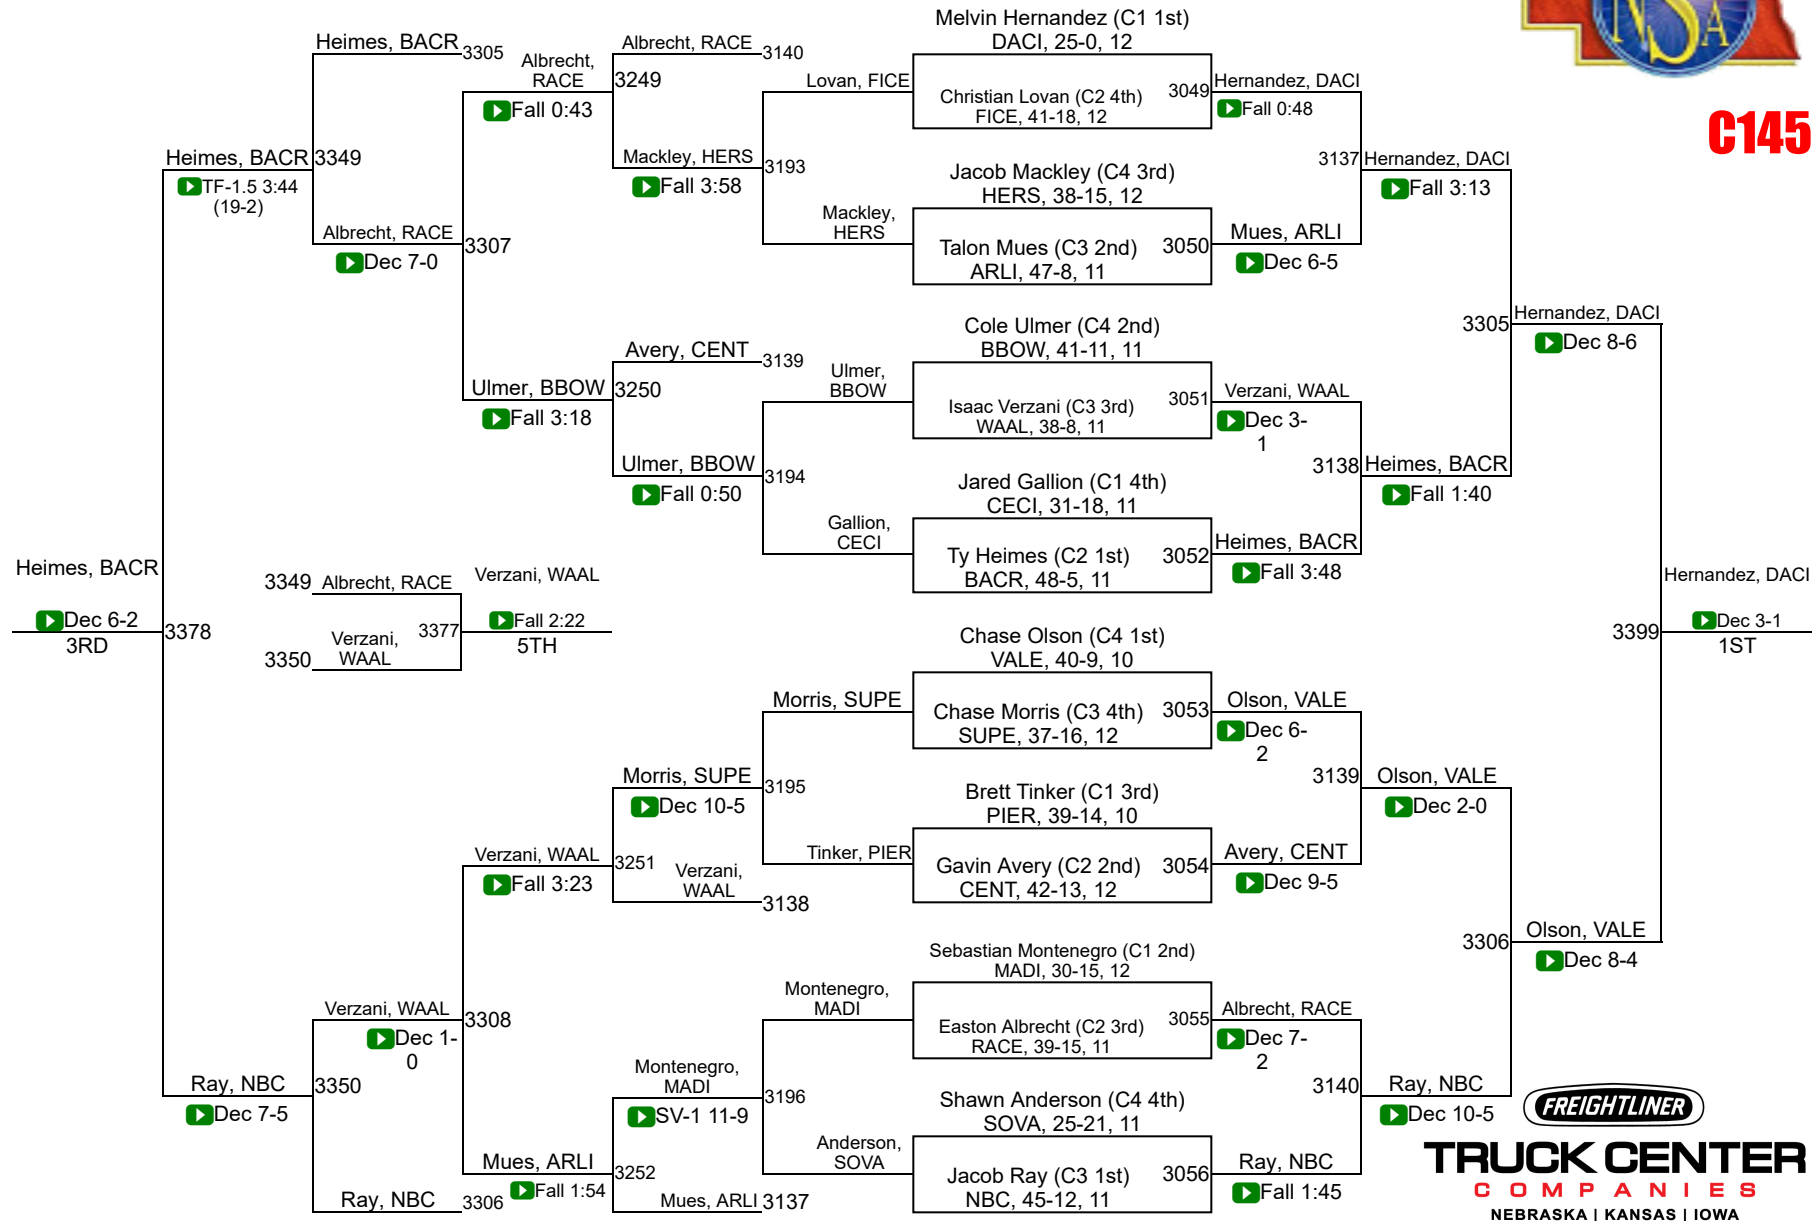

2018 NSAA Championships

C145

TRUCK CENTER
COMPANIES
NEBRASKA | KANSAS | IOWA