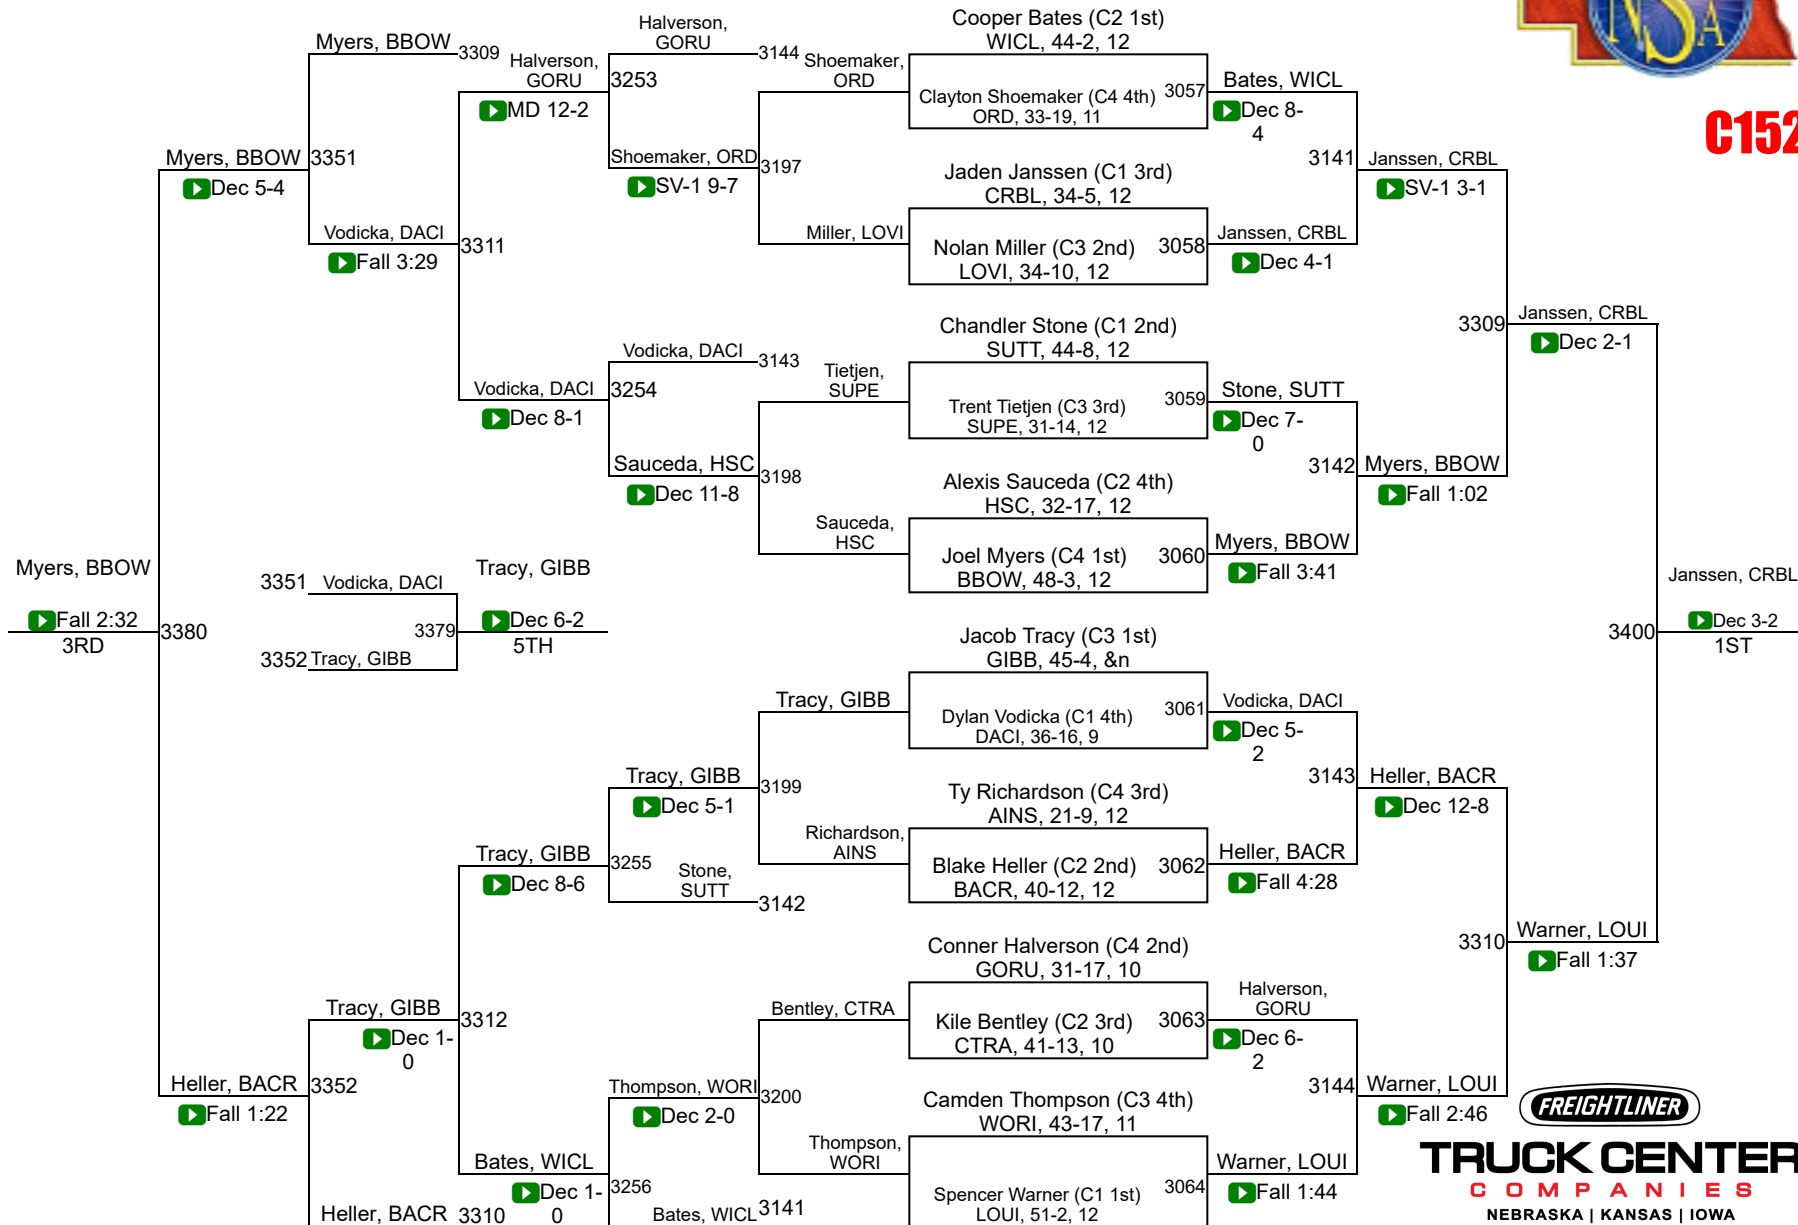

2018 NSAA Championships

C152