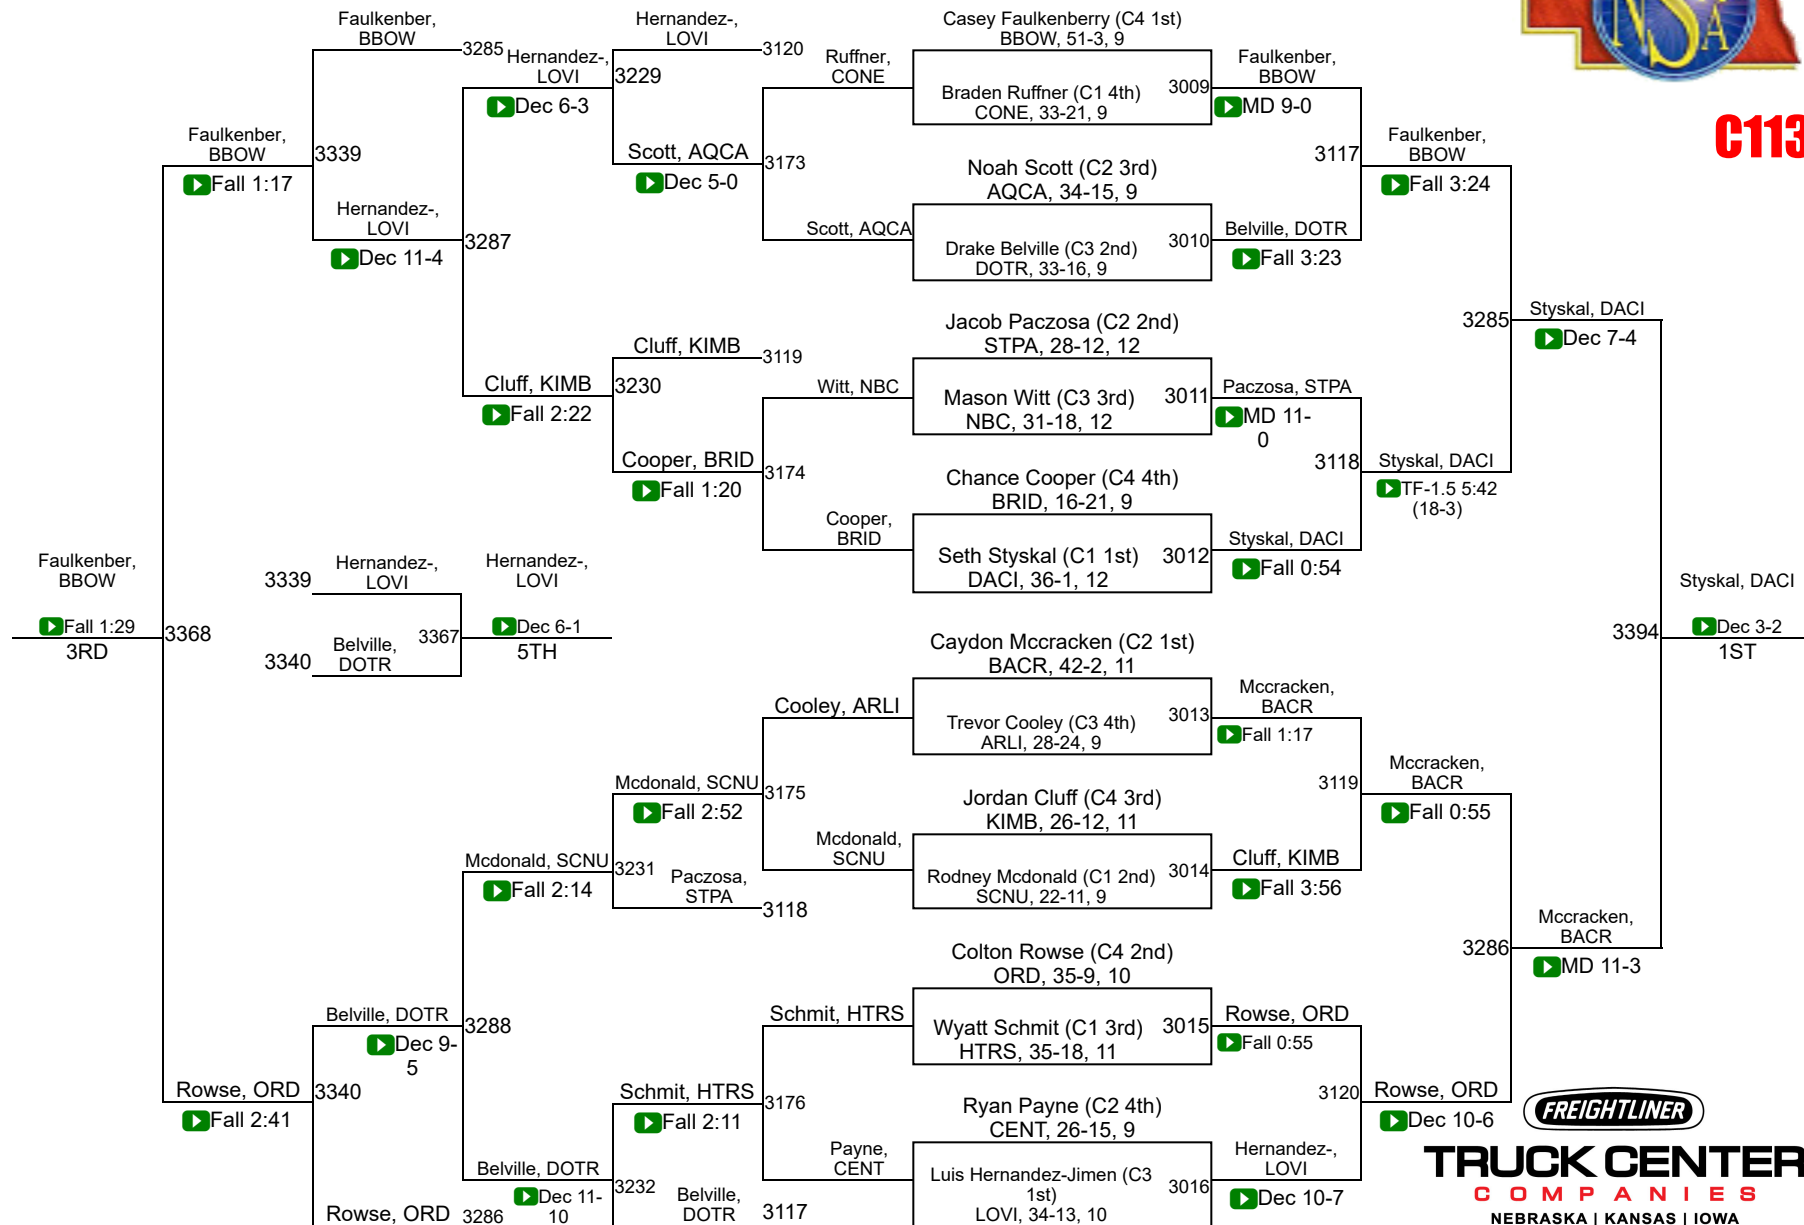

2018 NSAA Championships

C113