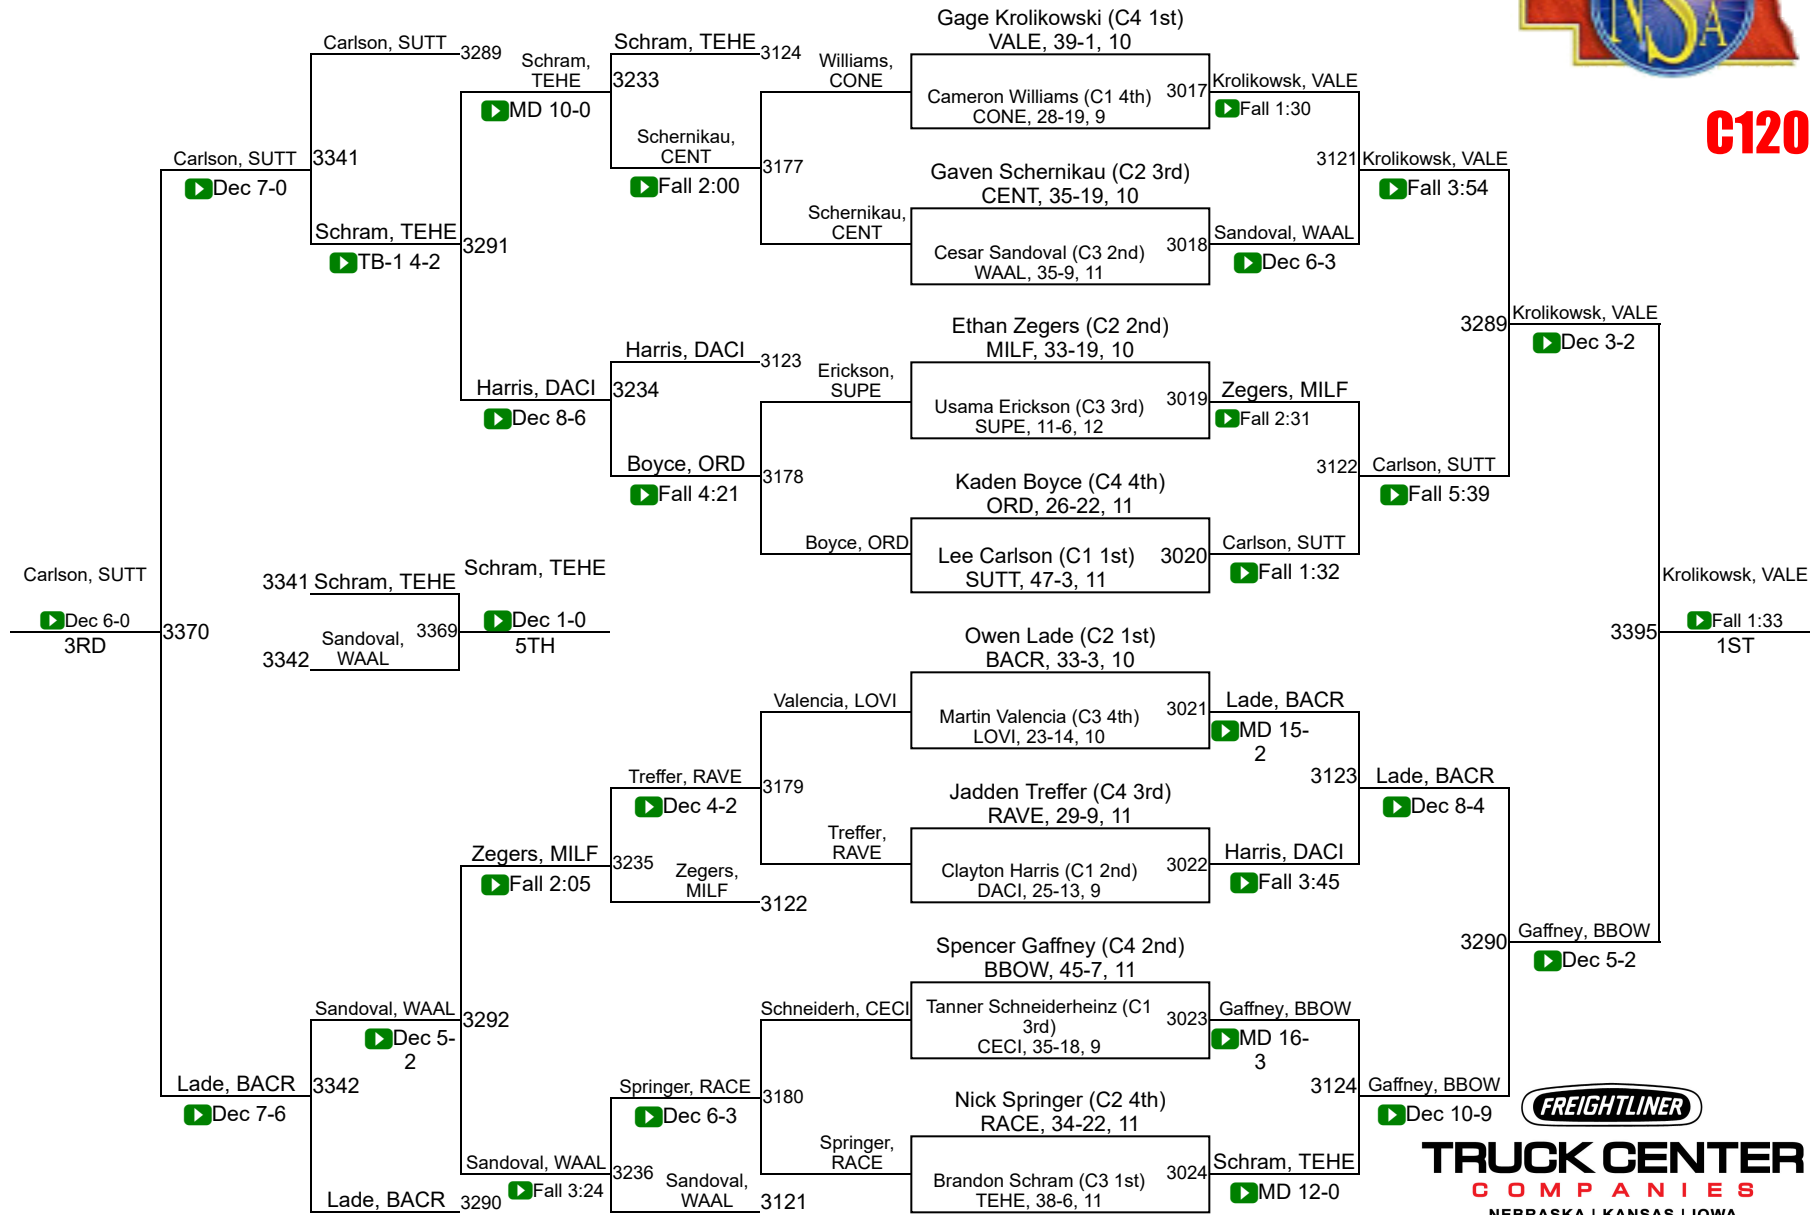

2018 NSAA Championships

C120