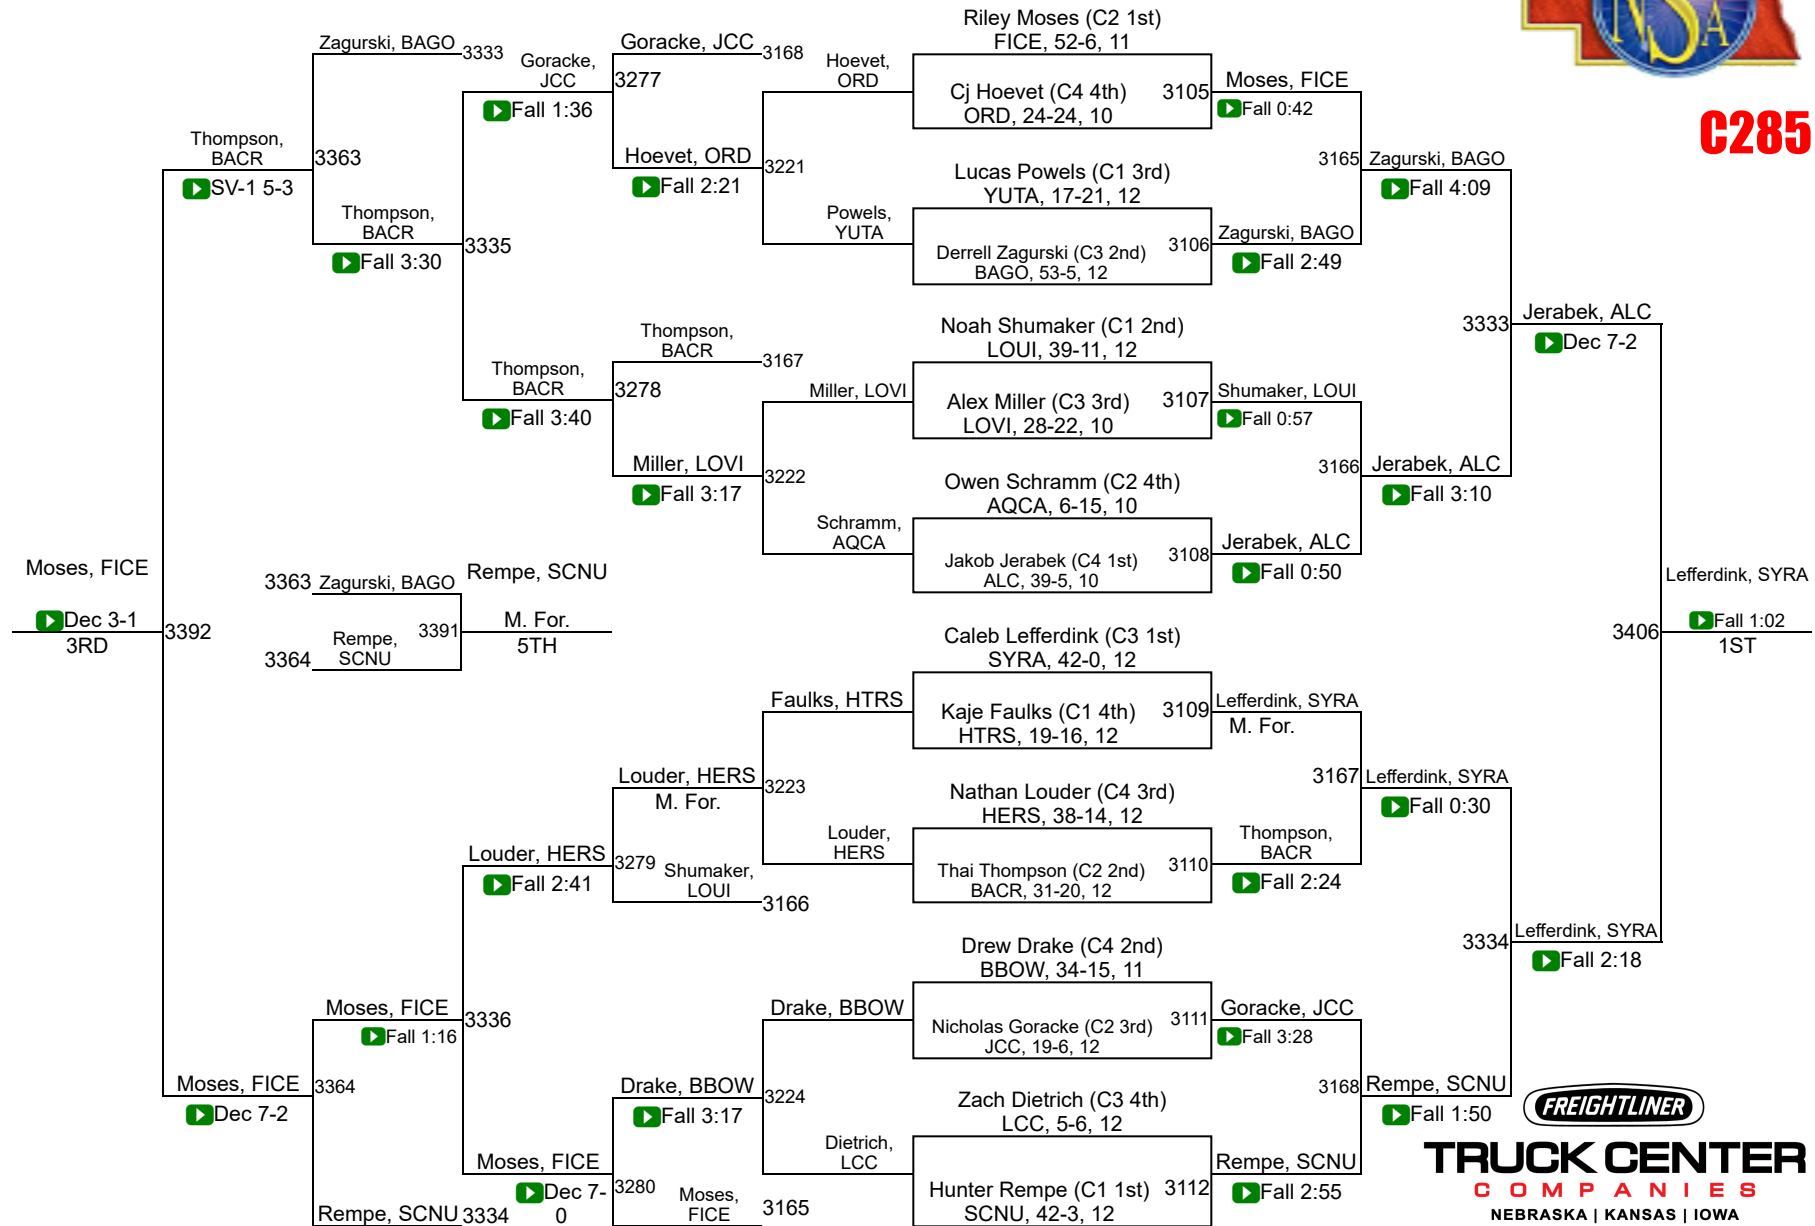

2018 NSAA Championships

C285

TRUCK CENTER
COMPANIES
NEBRASKA | KANSAS | IOWA