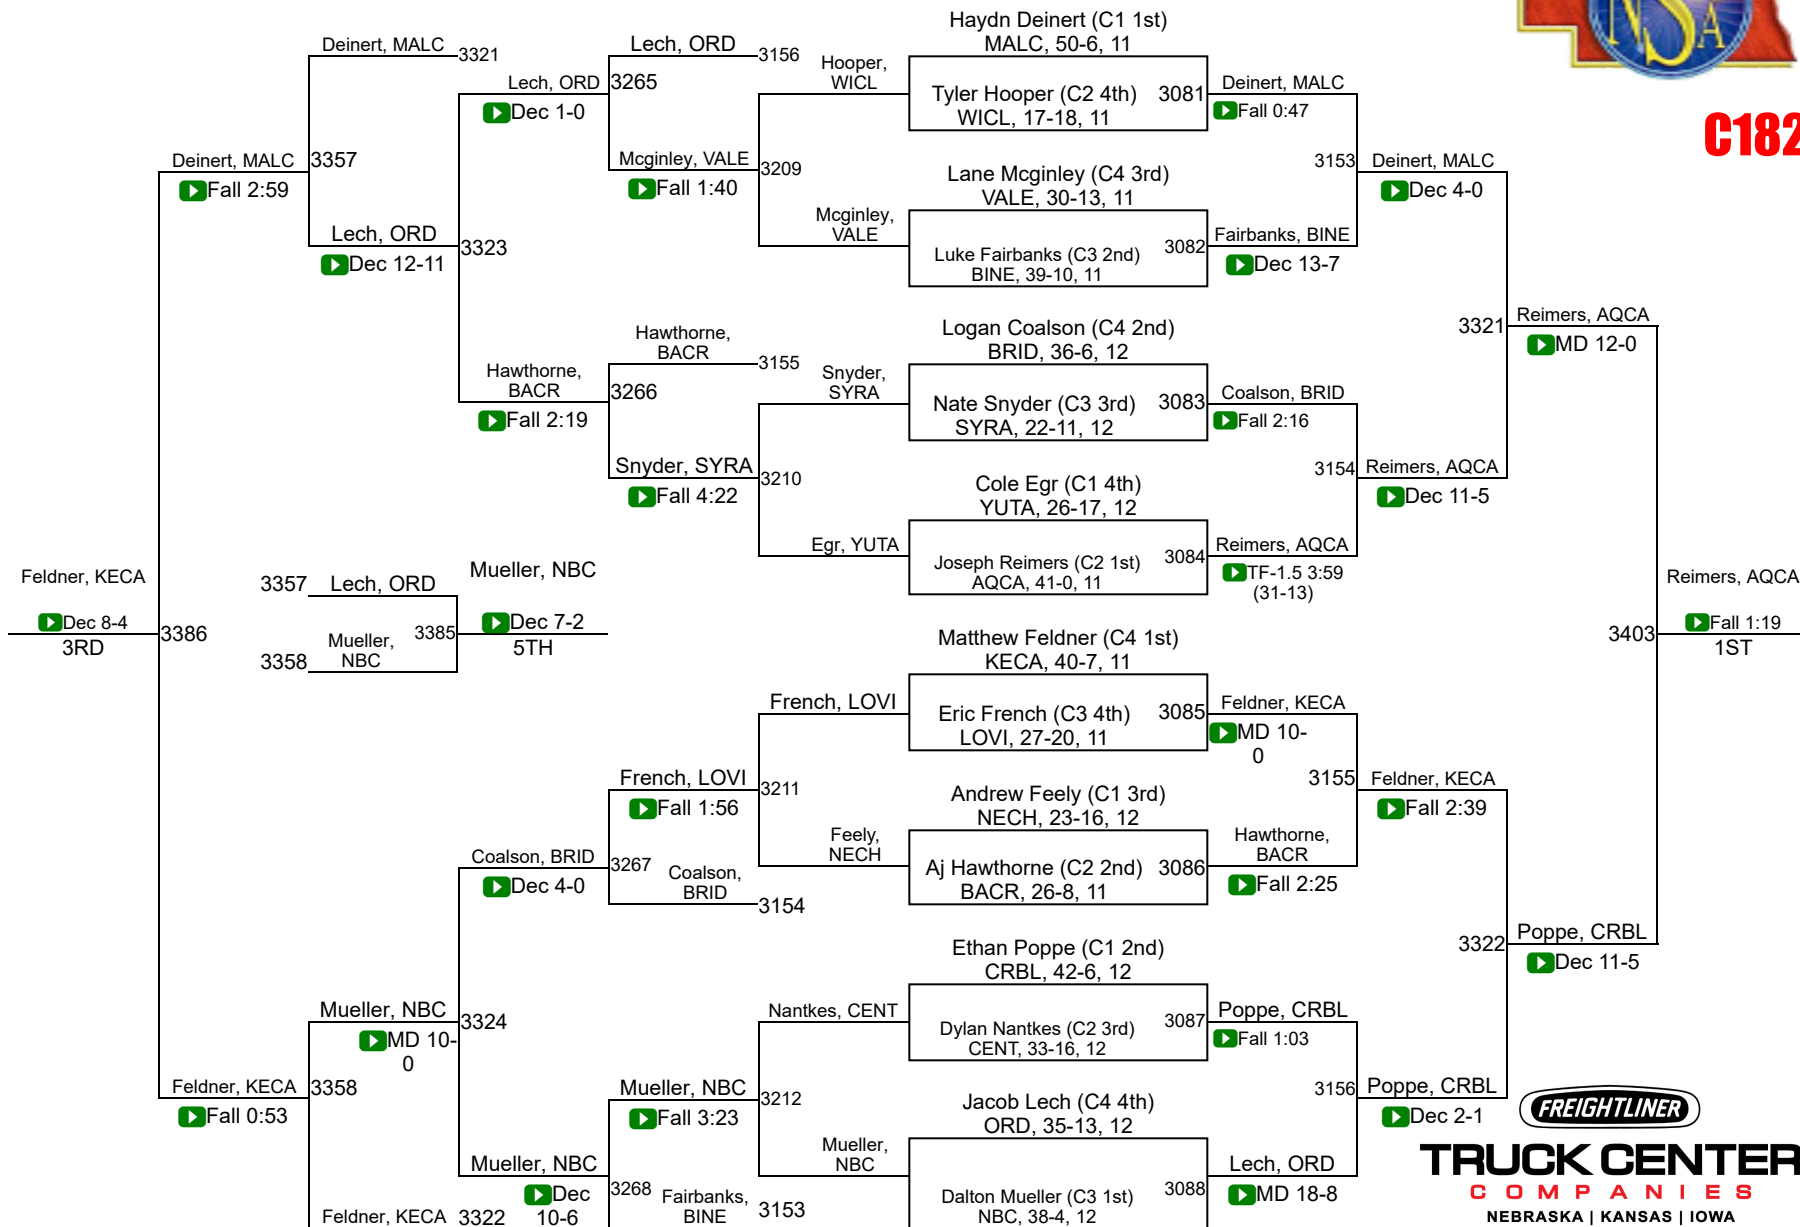

2018 NSAA Championships

C182