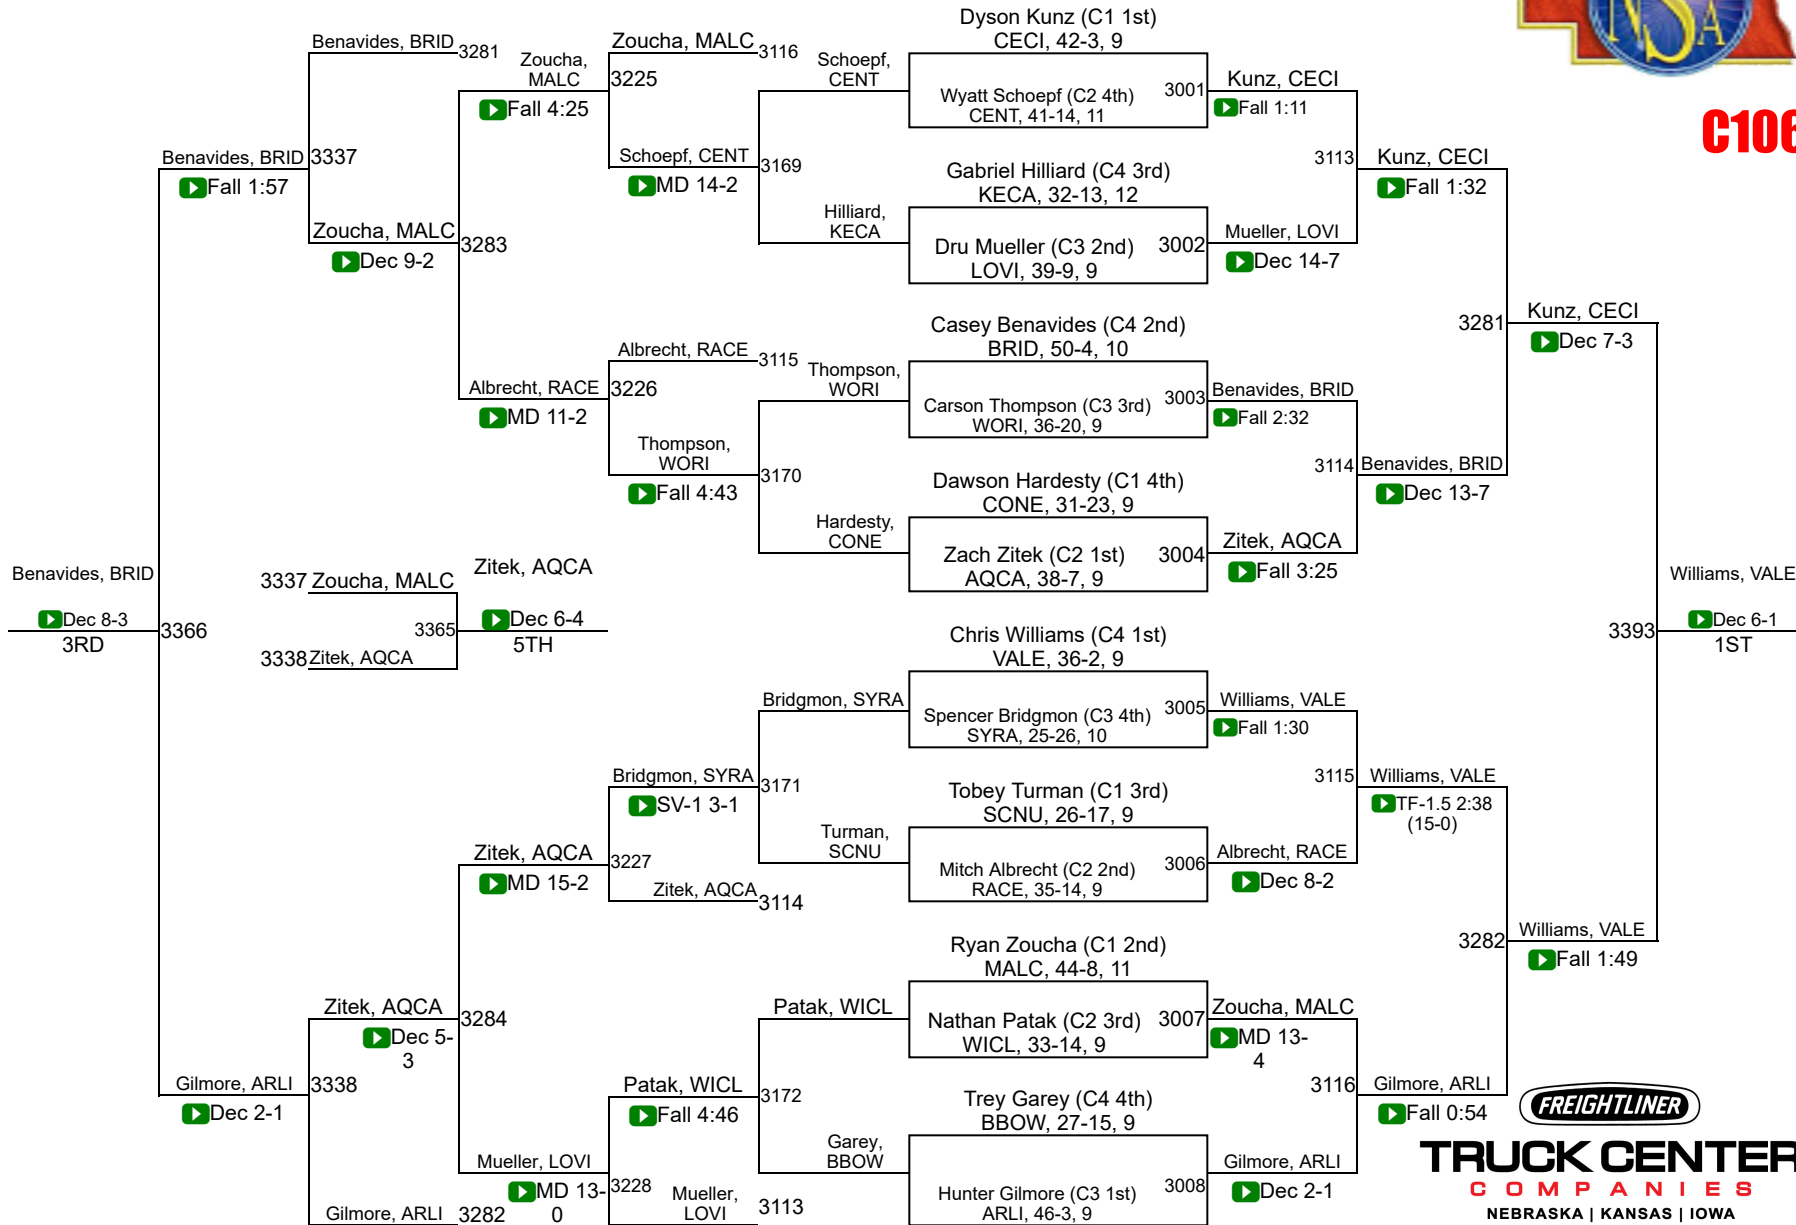

2018 NSAA Wrestling Championships
Final Team Scores
Class C

1	Valentine	160.5	41	Kimball	7.0
2	David City	127.5	42	Gordon-Rushville	6.0
3	Battle Creek	121.5	42	Laurel-Concord-Coleridge	6.0
4	Broken Bow	114.0	42	St. Paul	6.0
5	North Bend Central	77.0	45	Ravenna	5.0
6	Aquinas Catholic	65.5	46	Cross County/Osceola	4.0
7	Central City	60.0	47	Ponca	3.5
8	Bridgeport	59.0	48	Htrs	3.0
9	Syracuse	58.0	48	Shelby-Rising City	3.0
10	Ord	57.0	50	Bishop Neumann	2.0
11	Crofton/Bloomfield	52.0	51	Hastings St. Cecilia	1.0
12	Pierce	50.0	51	Madison	1.0
13	Arlington	45.5	51	Minden	1.0
14	Logan View	39.0	51	Superior	1.0
15	Gibbon	38.0	55	Ainsworth	0.0
16	Malcolm	35.0	55	Centura	0.0
17	Louisville	33.0	55	Red Cloud/Blue Hill	0.0
18	Wakefield-Allen	31.0	55	Stanton	0.0
18	Wood River	31.0	55	Wisner-Pilger	0.0
20	Tekamah-Herman	30.5	55	Yutan	0.0
21	Kearney Catholic	30.0			
22	Chase County	28.0			
23	Wilber-Clatonia	27.0			
24	Centennial	24.0			
24	Southern Valley	24.0			
26	Arcadia/Loup City	22.0			
26	Sutton	22.0			
28	S. Cent NE Unif District #5	21.0			
29	Fillmore Central	18.0			
29	Milford	18.0			
31	Lincoln Christian	17.5			
32	Doniphan-Trumbull	15.0			
32	Mitchell	15.0			
34	Norfolk Catholic	14.0			
34	Raymond Central	14.0			
36	Conestoga	12.0			
36	Johnson County Central	12.0			
38	Hershey	11.0			
38	Winnebago	11.0			
40	Nebraska Christian	9.0			

2018 NSAA Championships

C106

TRUCK CENTER
COMPANIES
NEBRASKA | KANSAS | IOWA