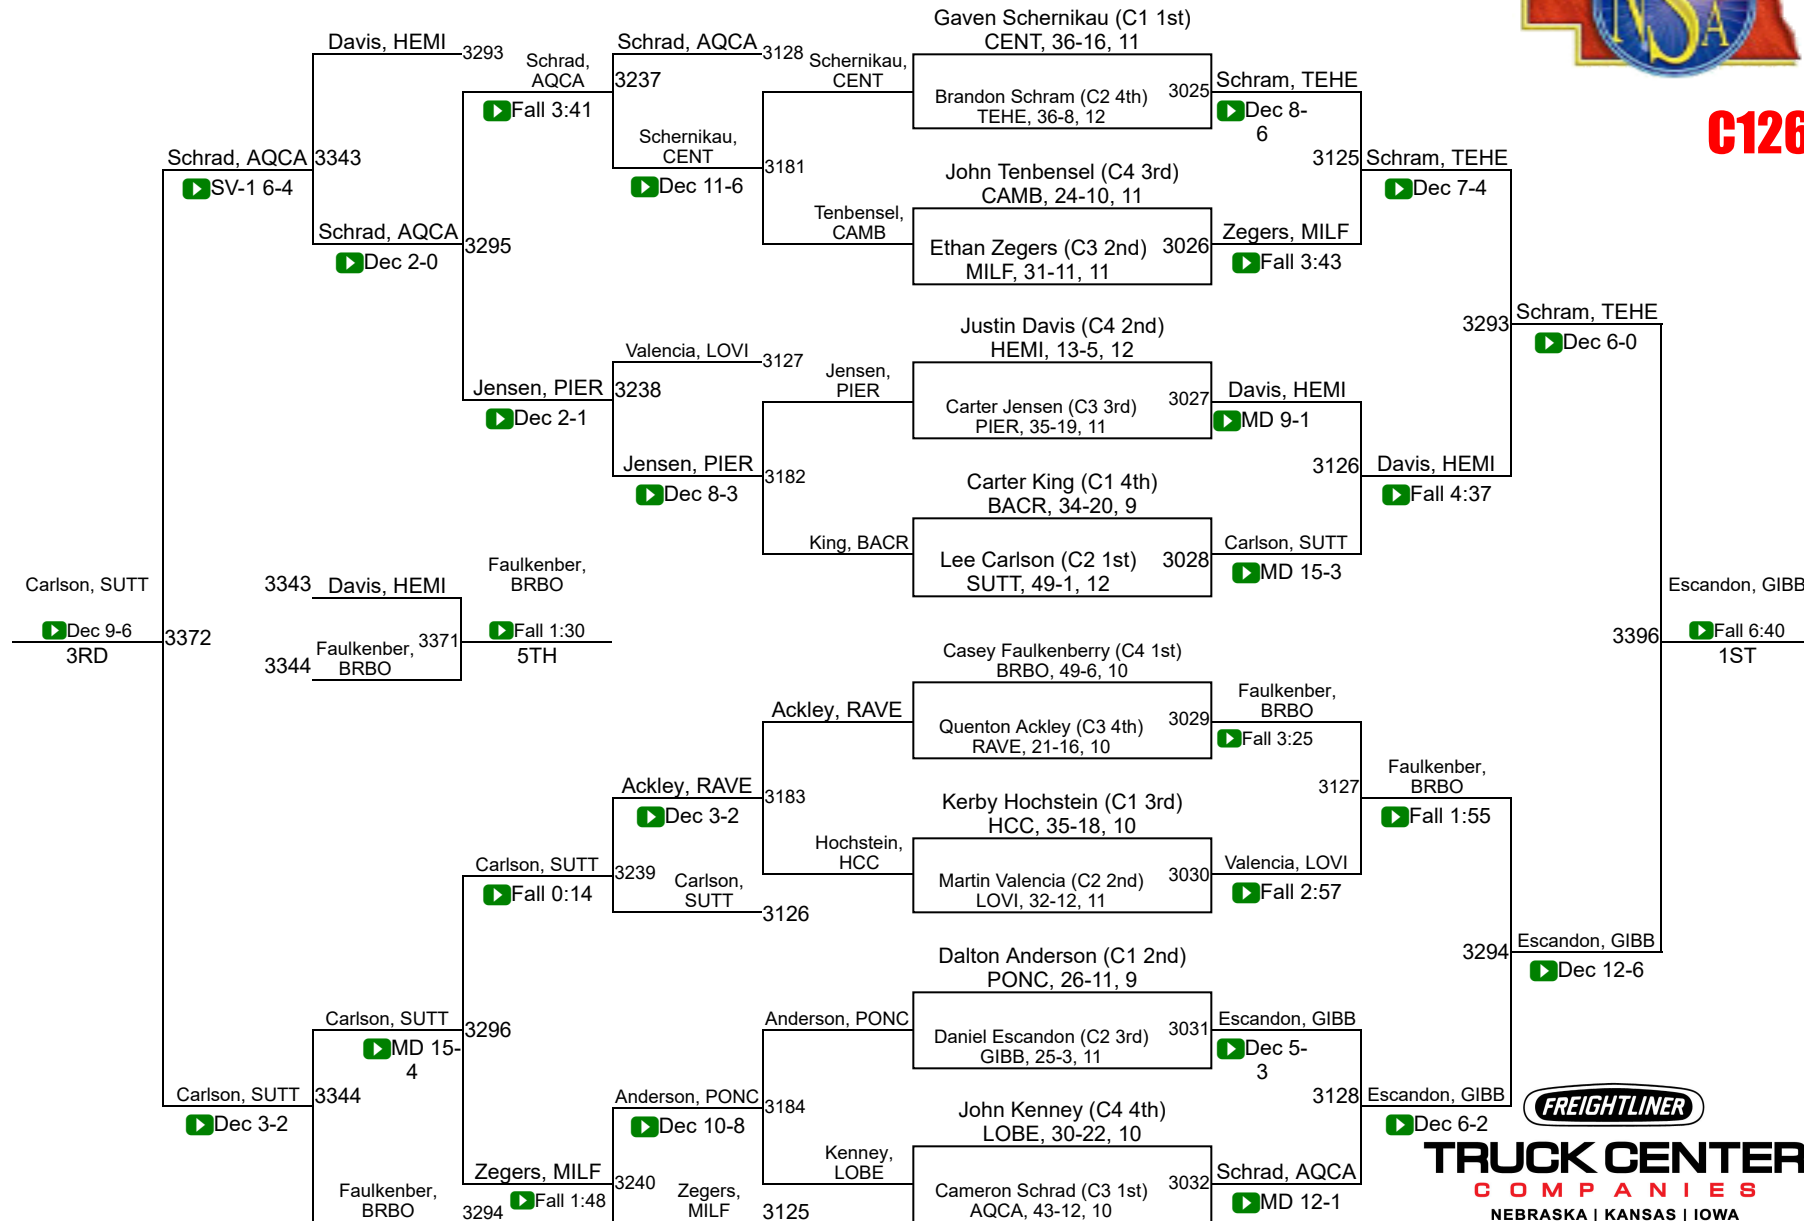

2019 NSAA Championships

C126

TRUCK CENTER
COMPANIES
NEBRASKA | KANSAS | IOWA