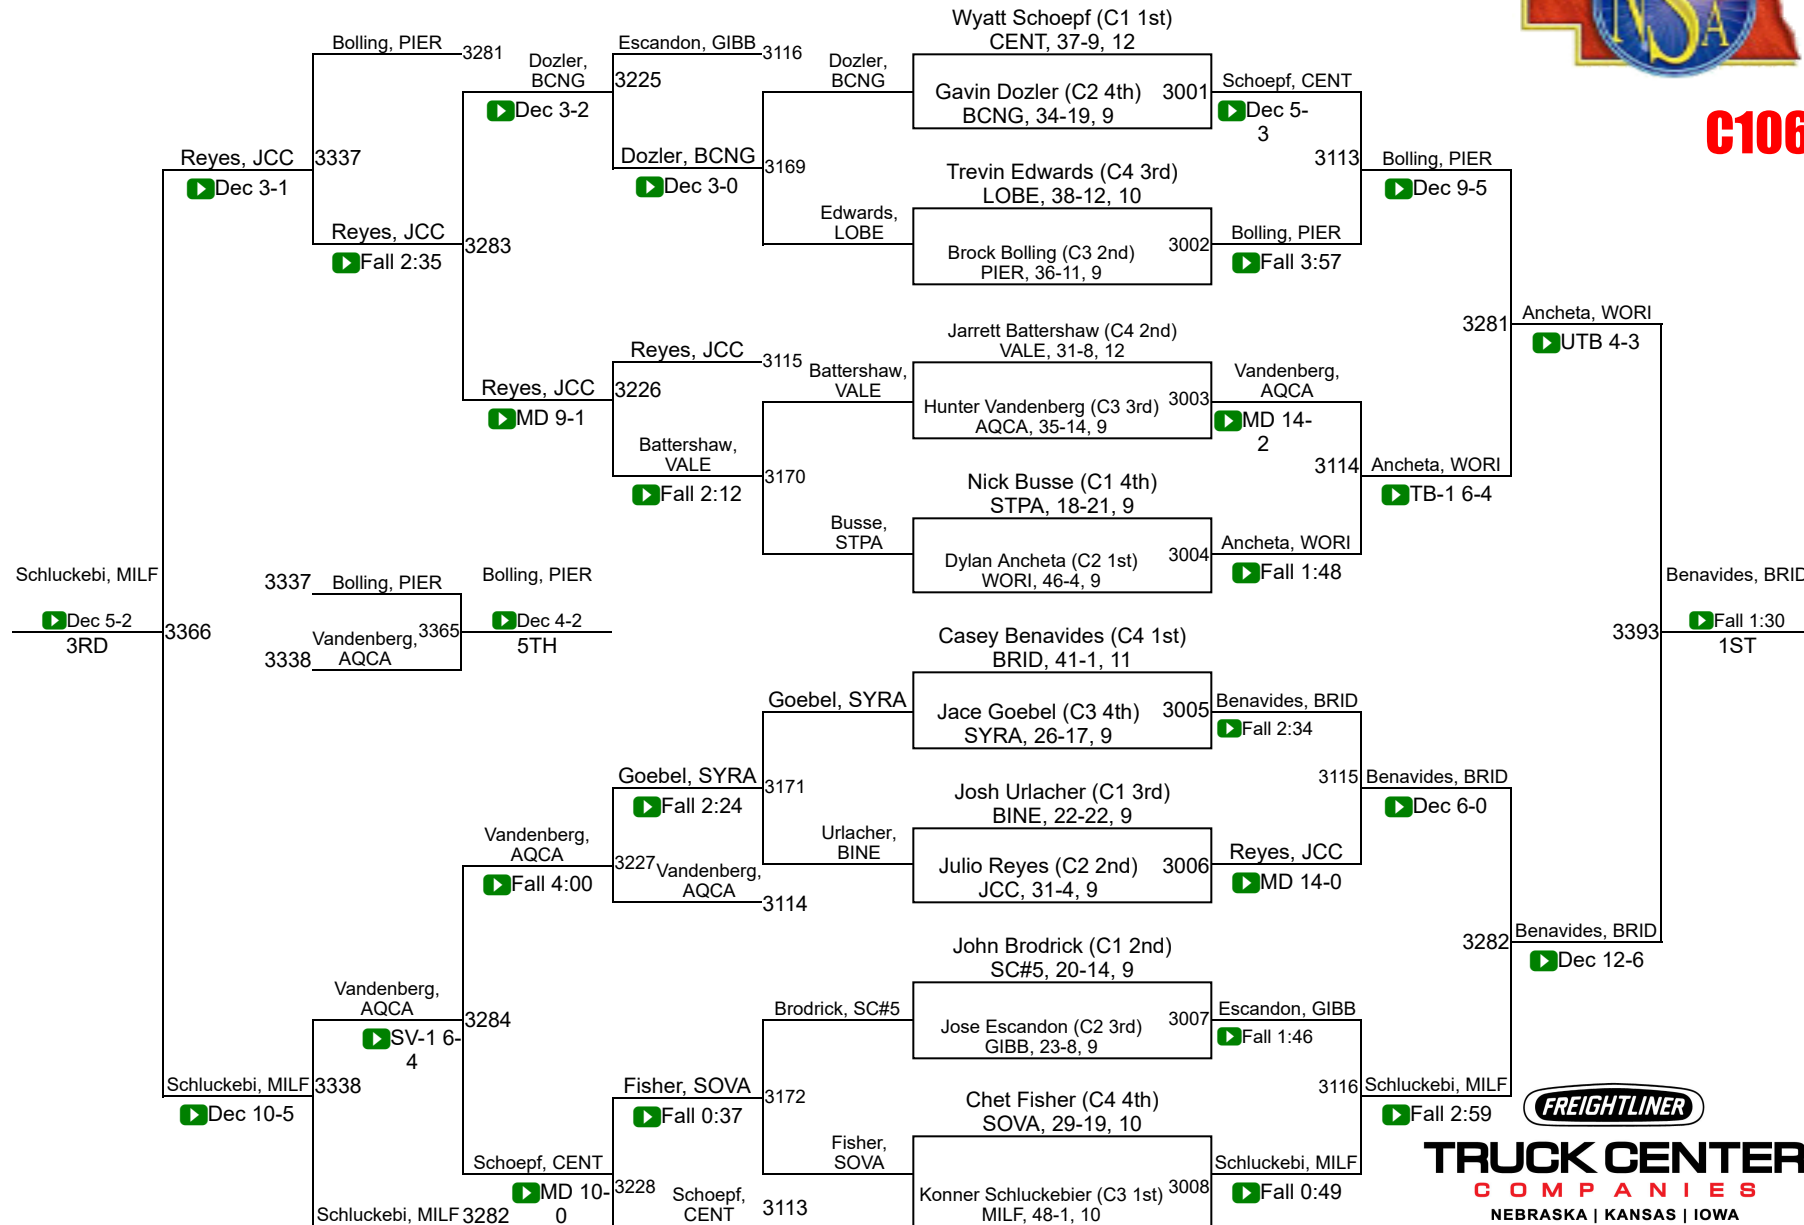

2019 NSAA Wrestling Championships
Final Team Scores
Class C

1	Valentine	165.0	40	Wakefield-Allen	9.0
2	Broken Bow	129.0	42	Louisville	8.0
3	David City	120.5	43	Shelby-Rising City	6.0
4	Battle Creek	94.5	43	Stanton	6.0
5	Aquinas Catholic	91.0	45	HTRS	4.0
6	Arlington	70.0	45	Lincoln Christian	4.0
7	Logan View	61.0	45	S. Cent. NE Unif. District #5	4.0
8	Wood River	60.0	45	Southern Valley	4.0
9	Milford	55.0	49	BRLD	3.0
10	Boone Cent./Newman Grove	46.0	49	Freeman	3.0
11	Kearney Catholic	45.0	49	Minden	3.0
11	Malcolm	45.0	49	Wilber-Clatonia	3.0
13	Sutton	42.5	53	Kimball	2.0
14	Pierce	42.0	53	Madison	2.0
15	Perkins County	41.0	55	Doniphan-Trumbull	0.0
16	Bridgeport	40.0	55	Mitchell	0.0
17	Johnson County Central	31.0	55	Ponca	0.0
18	Centennial	29.0	55	Yutan	0.0
18	Oakland-Craig	29.0			
18	Syracuse	29.0			
21	North Bend Central	28.5			
22	Gibbon	28.0			
23	Bishop Neumann	27.0			
24	Fillmore Central	26.0			
25	Winnebago	25.0			
26	Chase County	23.0			
27	Ord	20.0			
27	Tekamah-Herman	20.0			
29	Centura	17.0			
29	Norfolk Catholic	17.0			
29	Ravenna	17.0			
32	Cambridge	16.0			
32	Hartington Cedar Catholic	16.0			
32	Hershey	16.0			
32	Loomis/Bertrand	16.0			
36	Cross County/Osceola	15.0			
36	Hemingford	15.0			
38	Gordon-Rushville	13.0			
39	Twin River	11.0			
40	St. Paul	9.0			

2019 NSAA Championships

C106

TRUCK CENTER COMPANIES
NEBRASKA | KANSAS | IOWA