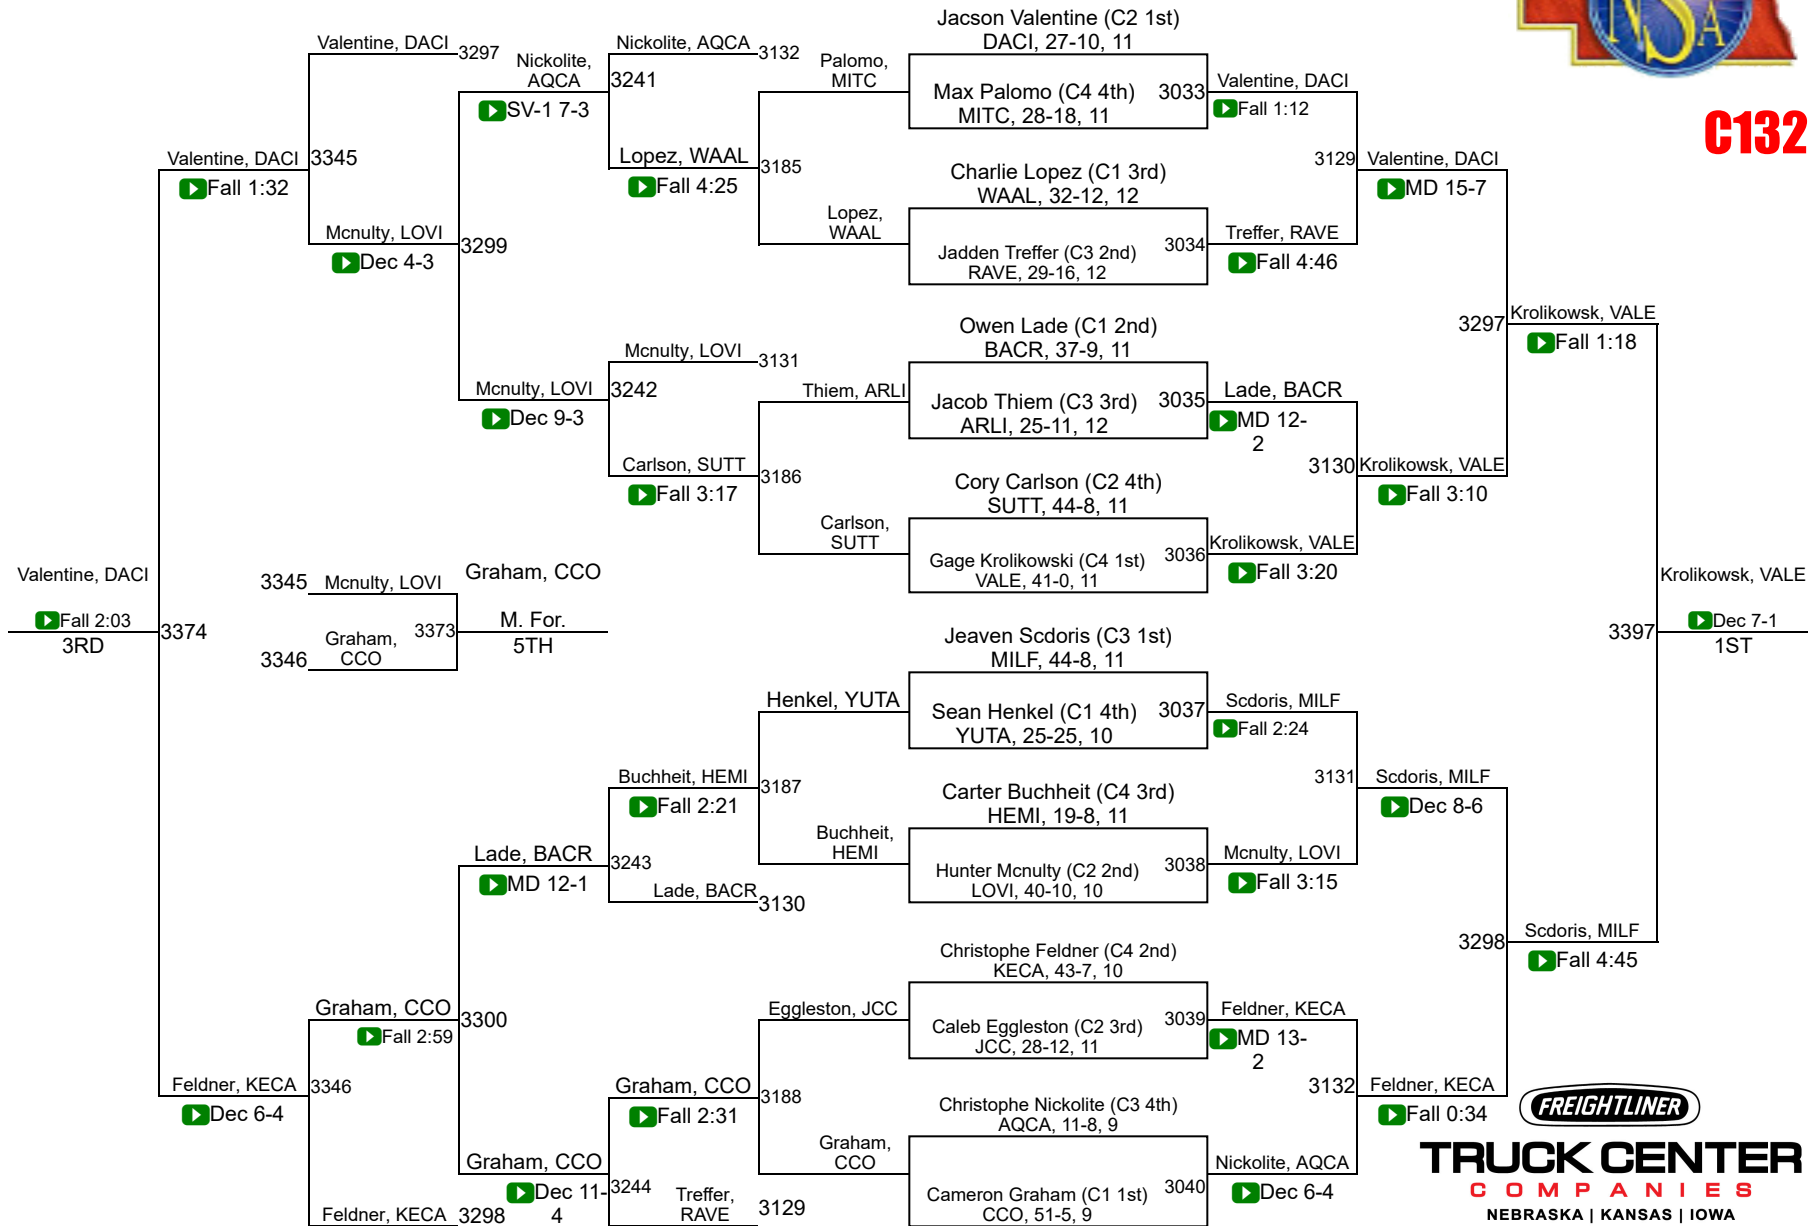

TRUCK CENTER
 COMPANIES
 NEBRASKA | KANSAS | IOWA

2019 NSAA Championships

C126

TRUCK CENTER
COMPANIES
NEBRASKA | KANSAS | IOWA

2019 NSAA Championships

C132

TRUCK CENTER
COMPANIES
 NEBRASKA | KANSAS | IOWA

2019 NSAA Championships