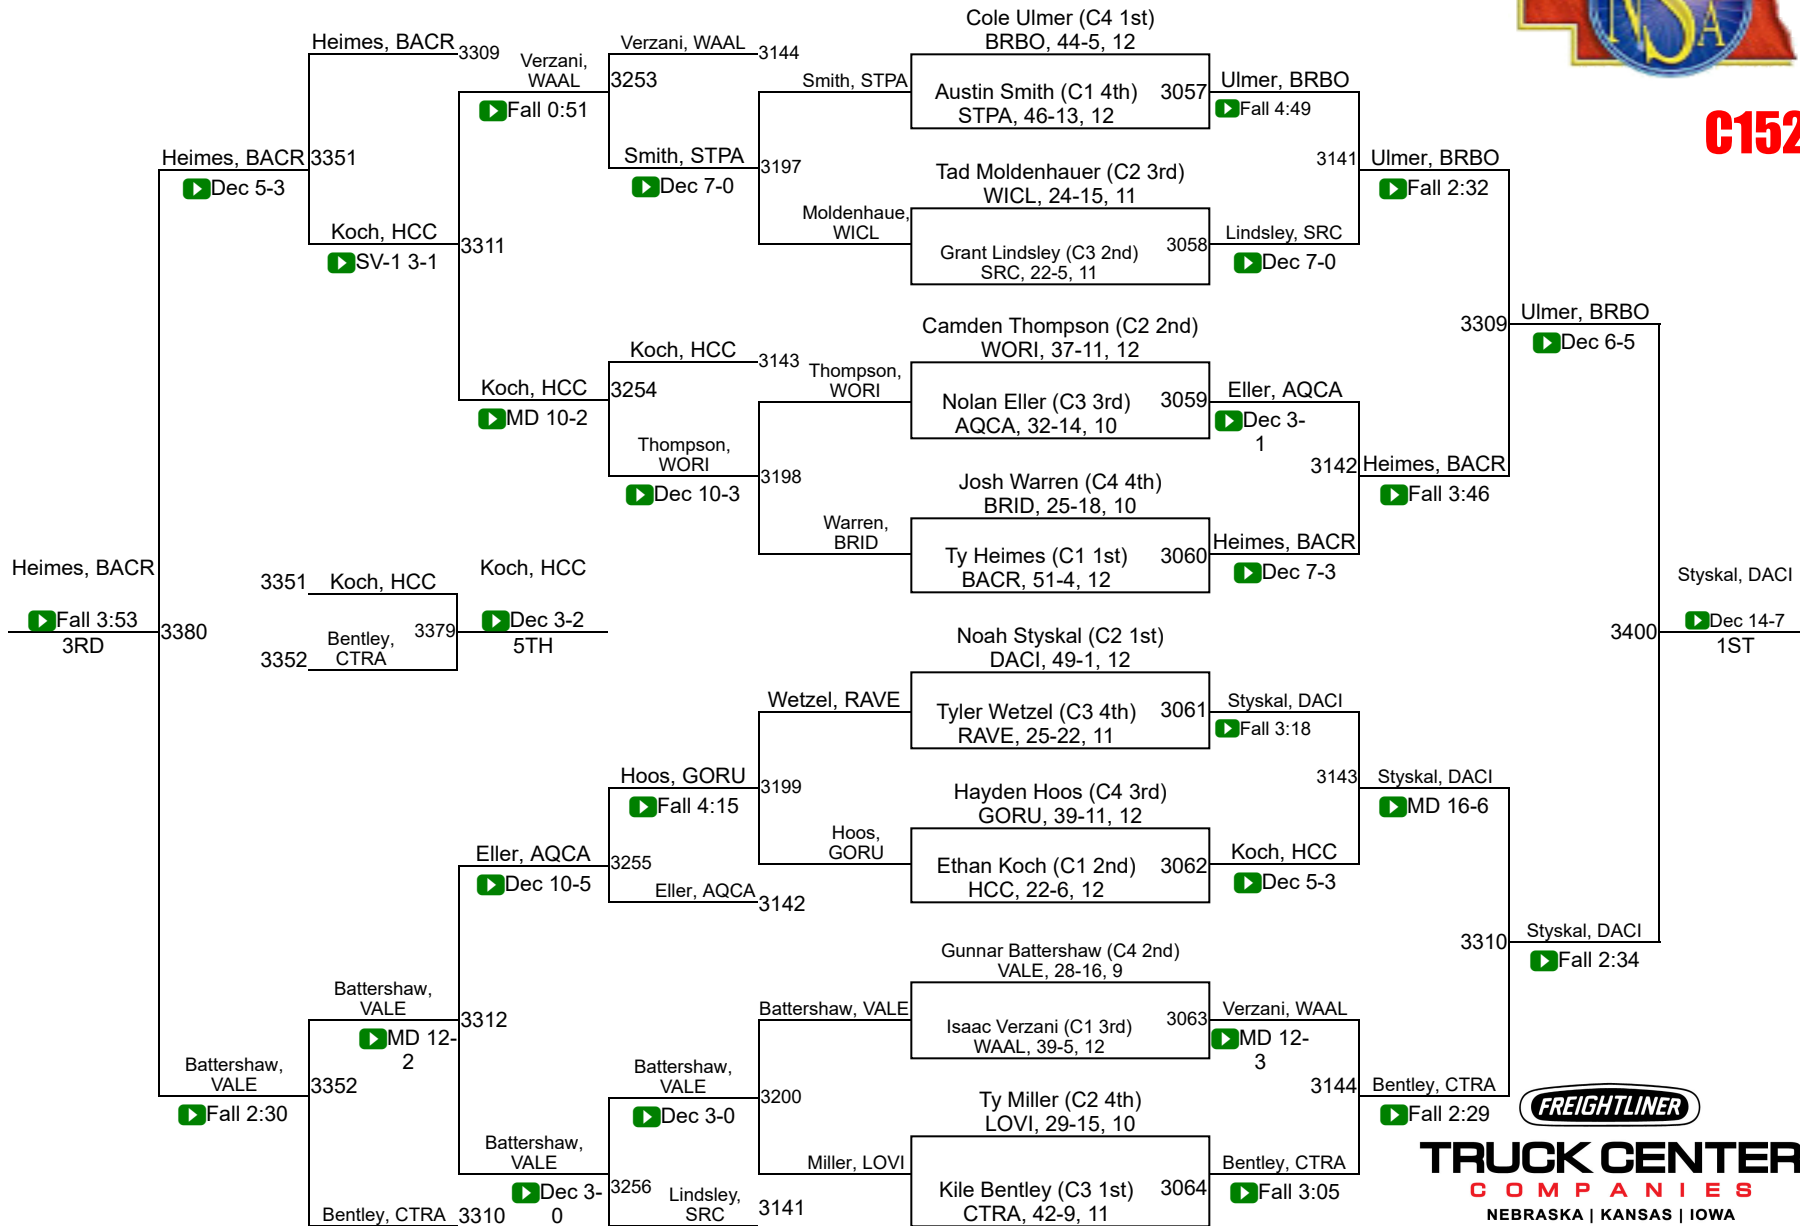

2019 NSAA Championships

C152

TRUCK CENTER COMPANIES
NEBRASKA | KANSAS | IOWA