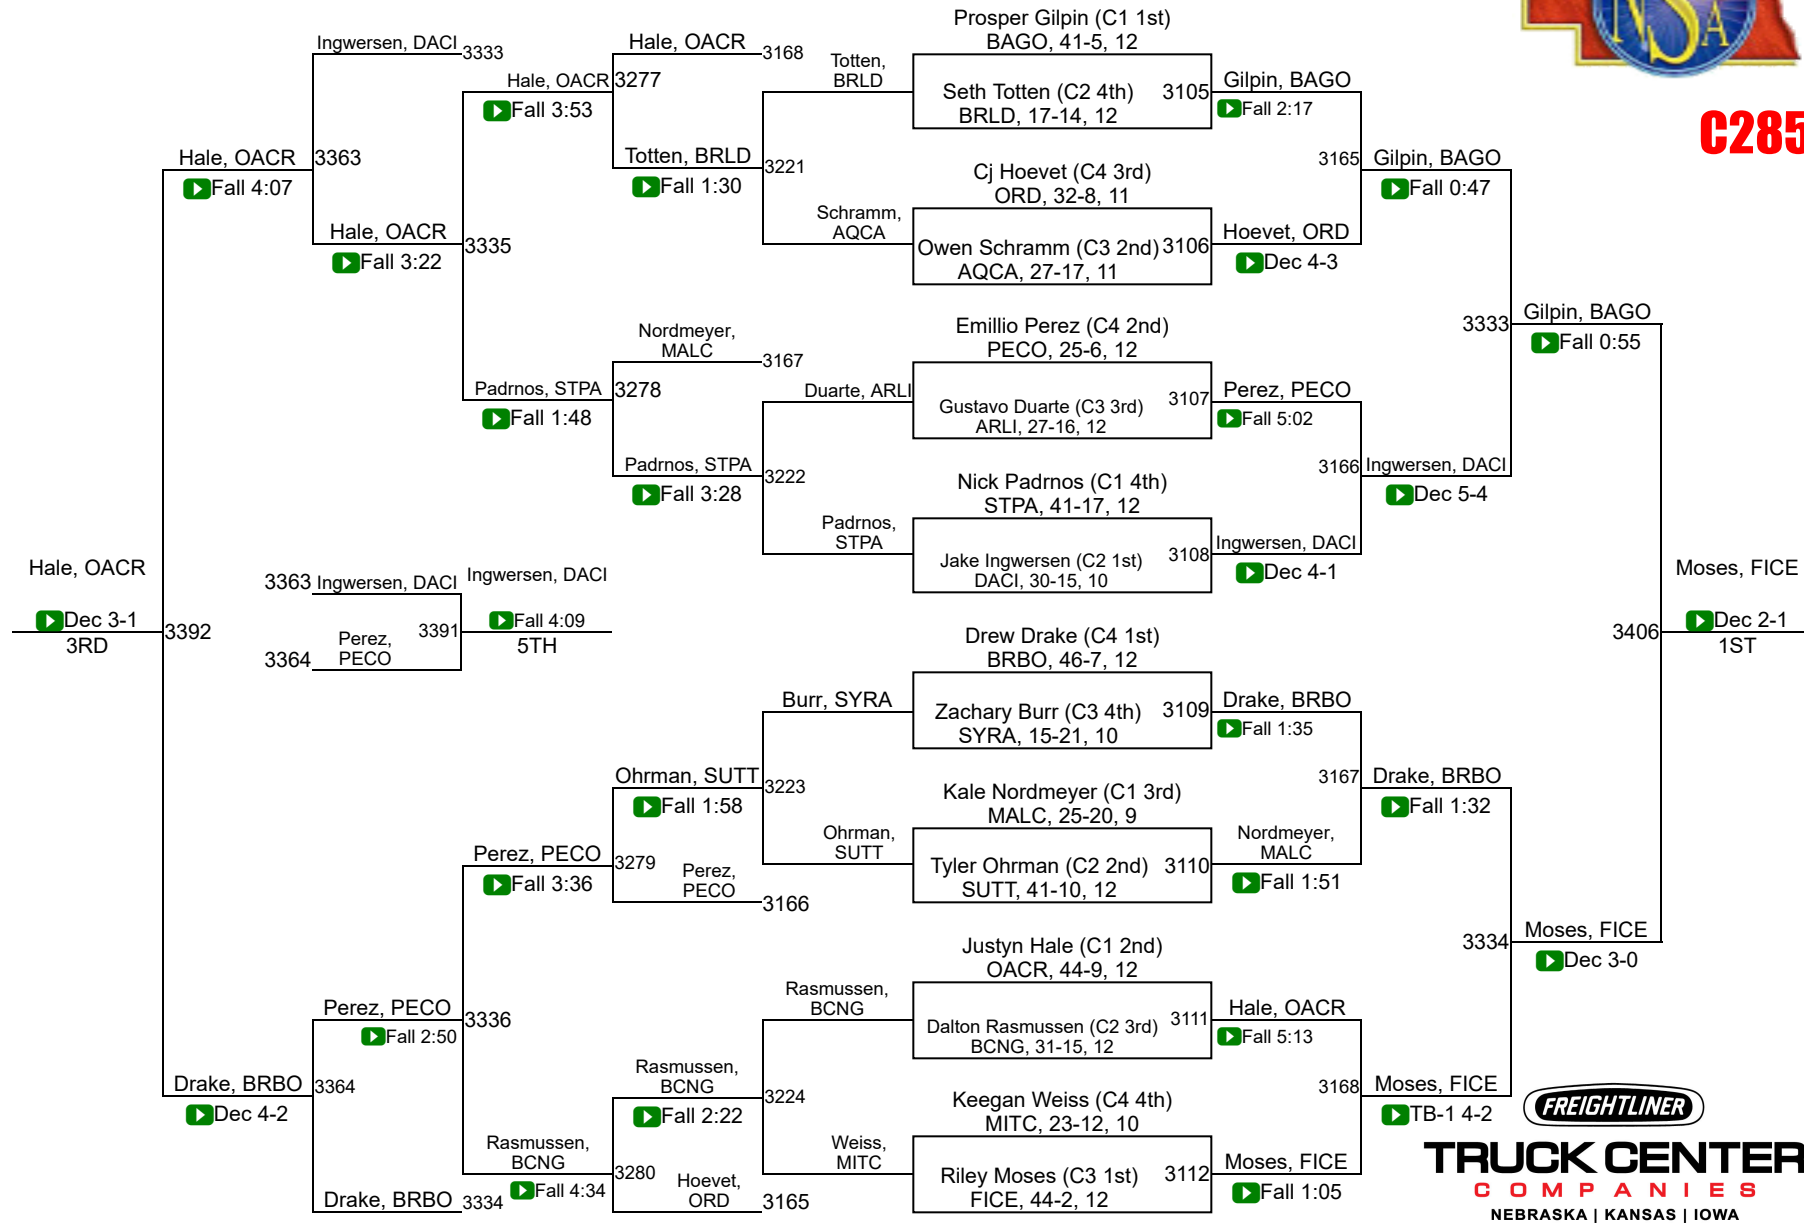

2019 NSAA Championships

C285

TRUCK CENTER COMPANIES
NEBRASKA | KANSAS | IOWA