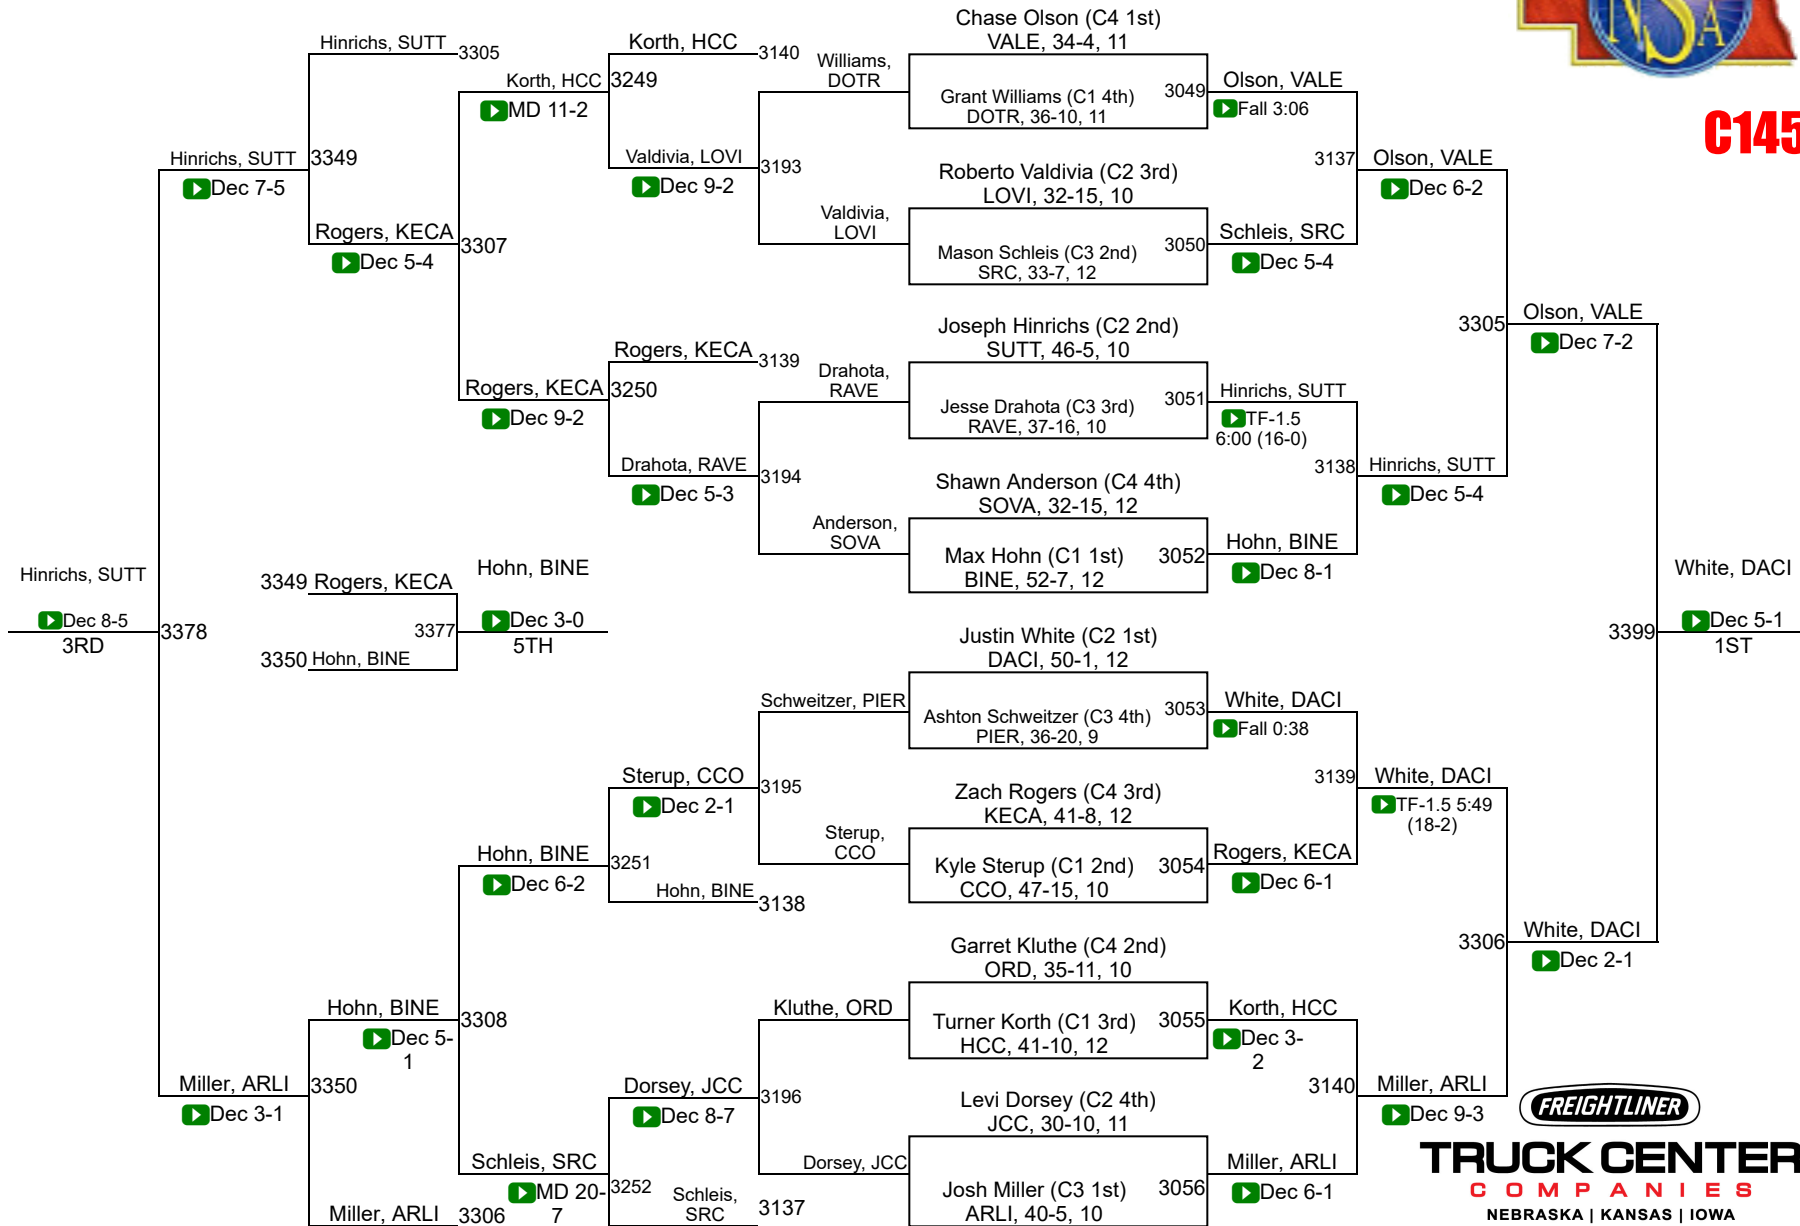

2019 NSAA Championships

C145