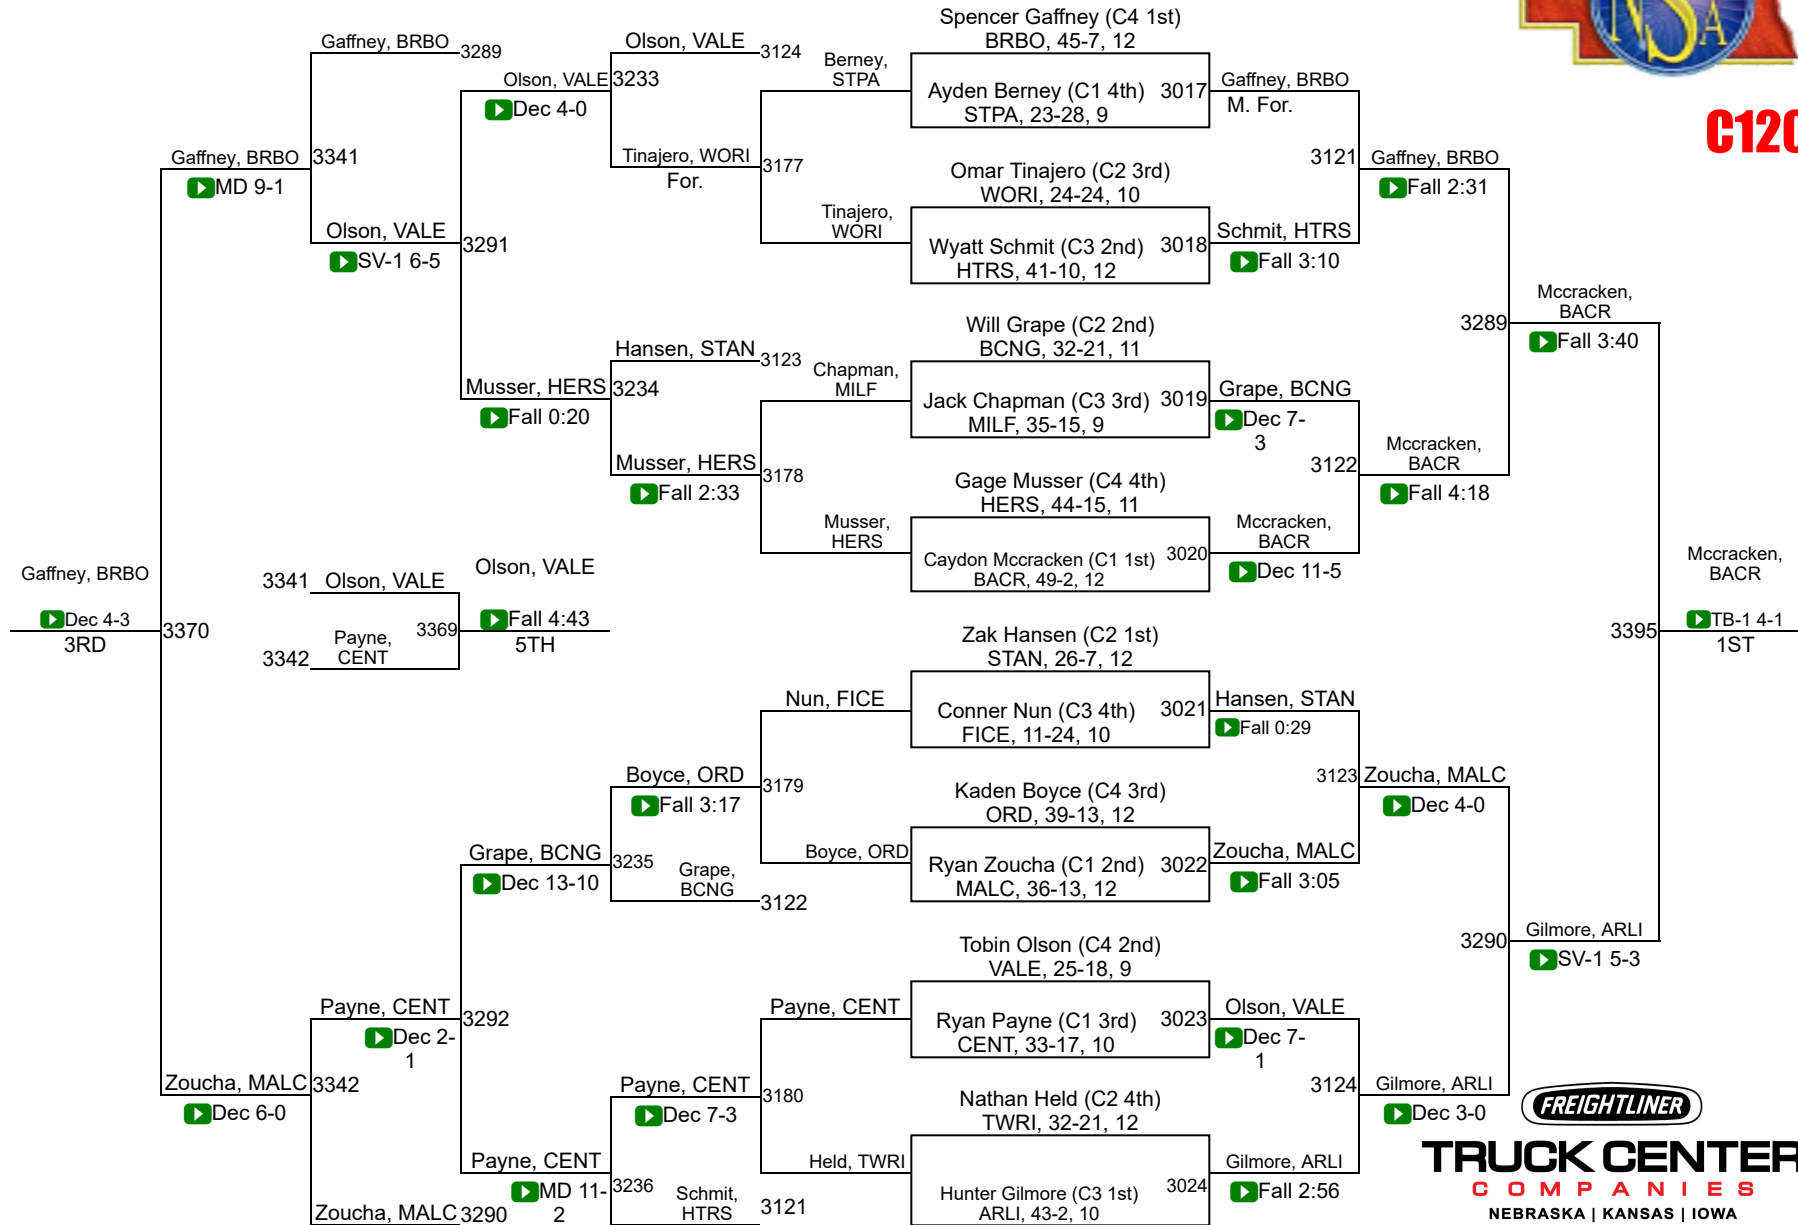

2019 NSAA Wrestling Championships
Final Team Scores
Class C

1	Valentine	165.0	40	Wakefield-Allen	9.0
2	Broken Bow	129.0	42	Louisville	8.0
3	David City	120.5	43	Shelby-Rising City	6.0
4	Battle Creek	94.5	43	Stanton	6.0
5	Aquinas Catholic	91.0	45	HTRS	4.0
6	Arlington	70.0	45	Lincoln Christian	4.0
7	Logan View	61.0	45	S. Cent. NE Unif. District #5	4.0
8	Wood River	60.0	45	Southern Valley	4.0
9	Milford	55.0	49	BRLD	3.0
10	Boone Cent./Newman Grove	46.0	49	Freeman	3.0
11	Kearney Catholic	45.0	49	Minden	3.0
11	Malcolm	45.0	49	Wilber-Clatonia	3.0
13	Sutton	42.5	53	Kimball	2.0
14	Pierce	42.0	53	Madison	2.0
15	Perkins County	41.0	55	Doniphan-Trumbull	0.0
16	Bridgeport	40.0	55	Mitchell	0.0
17	Johnson County Central	31.0	55	Ponca	0.0
18	Centennial	29.0	55	Yutan	0.0
18	Oakland-Craig	29.0			
18	Syracuse	29.0			
21	North Bend Central	28.5			
22	Gibbon	28.0			
23	Bishop Neumann	27.0			
24	Fillmore Central	26.0			
25	Winnebago	25.0			
26	Chase County	23.0			
27	Ord	20.0			
27	Tekamah-Herman	20.0			
29	Centura	17.0			
29	Norfolk Catholic	17.0			
29	Ravenna	17.0			
32	Cambridge	16.0			
32	Hartington Cedar Catholic	16.0			
32	Hershey	16.0			
32	Loomis/Bertrand	16.0			
36	Cross County/Osceola	15.0			
36	Hemingford	15.0			
38	Gordon-Rushville	13.0			
39	Twin River	11.0			
40	St. Paul	9.0			

2019 NSAA Championships

C106

TRUCK CENTER COMPANIES
NEBRASKA | KANSAS | IOWA

2019 NSAA Championships

C113

TRUCK CENTER
 COMPANIES
 NEBRASKA | KANSAS | IOWA

2019 NSAA Championships

C120