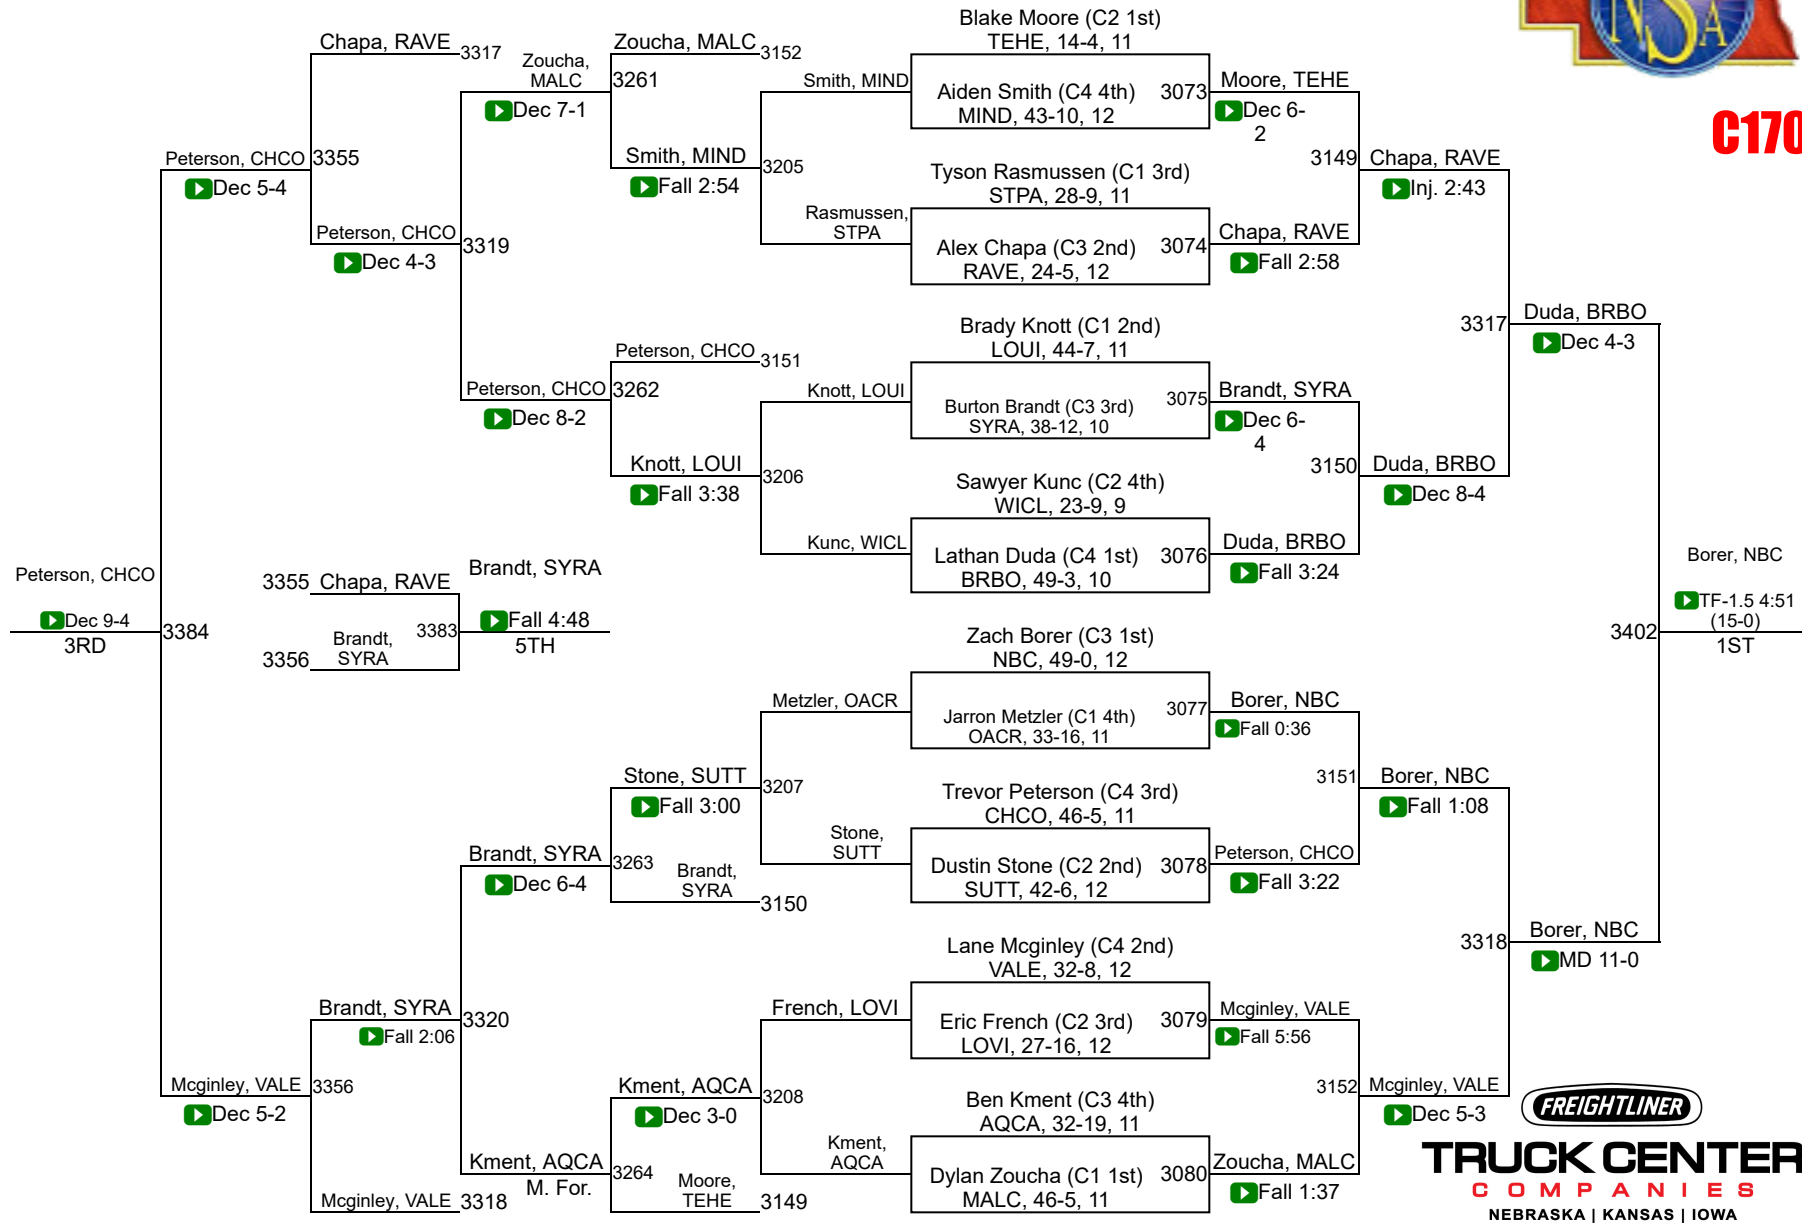

C145

2019 NSAA Championships

C152

TRUCK CENTER COMPANIES
NEBRASKA | KANSAS | IOWA

2019 NSAA Championships

C170

TRUCK CENTER
COMPANIES
 NEBRASKA | KANSAS | IOWA

2019 NSAA Championships