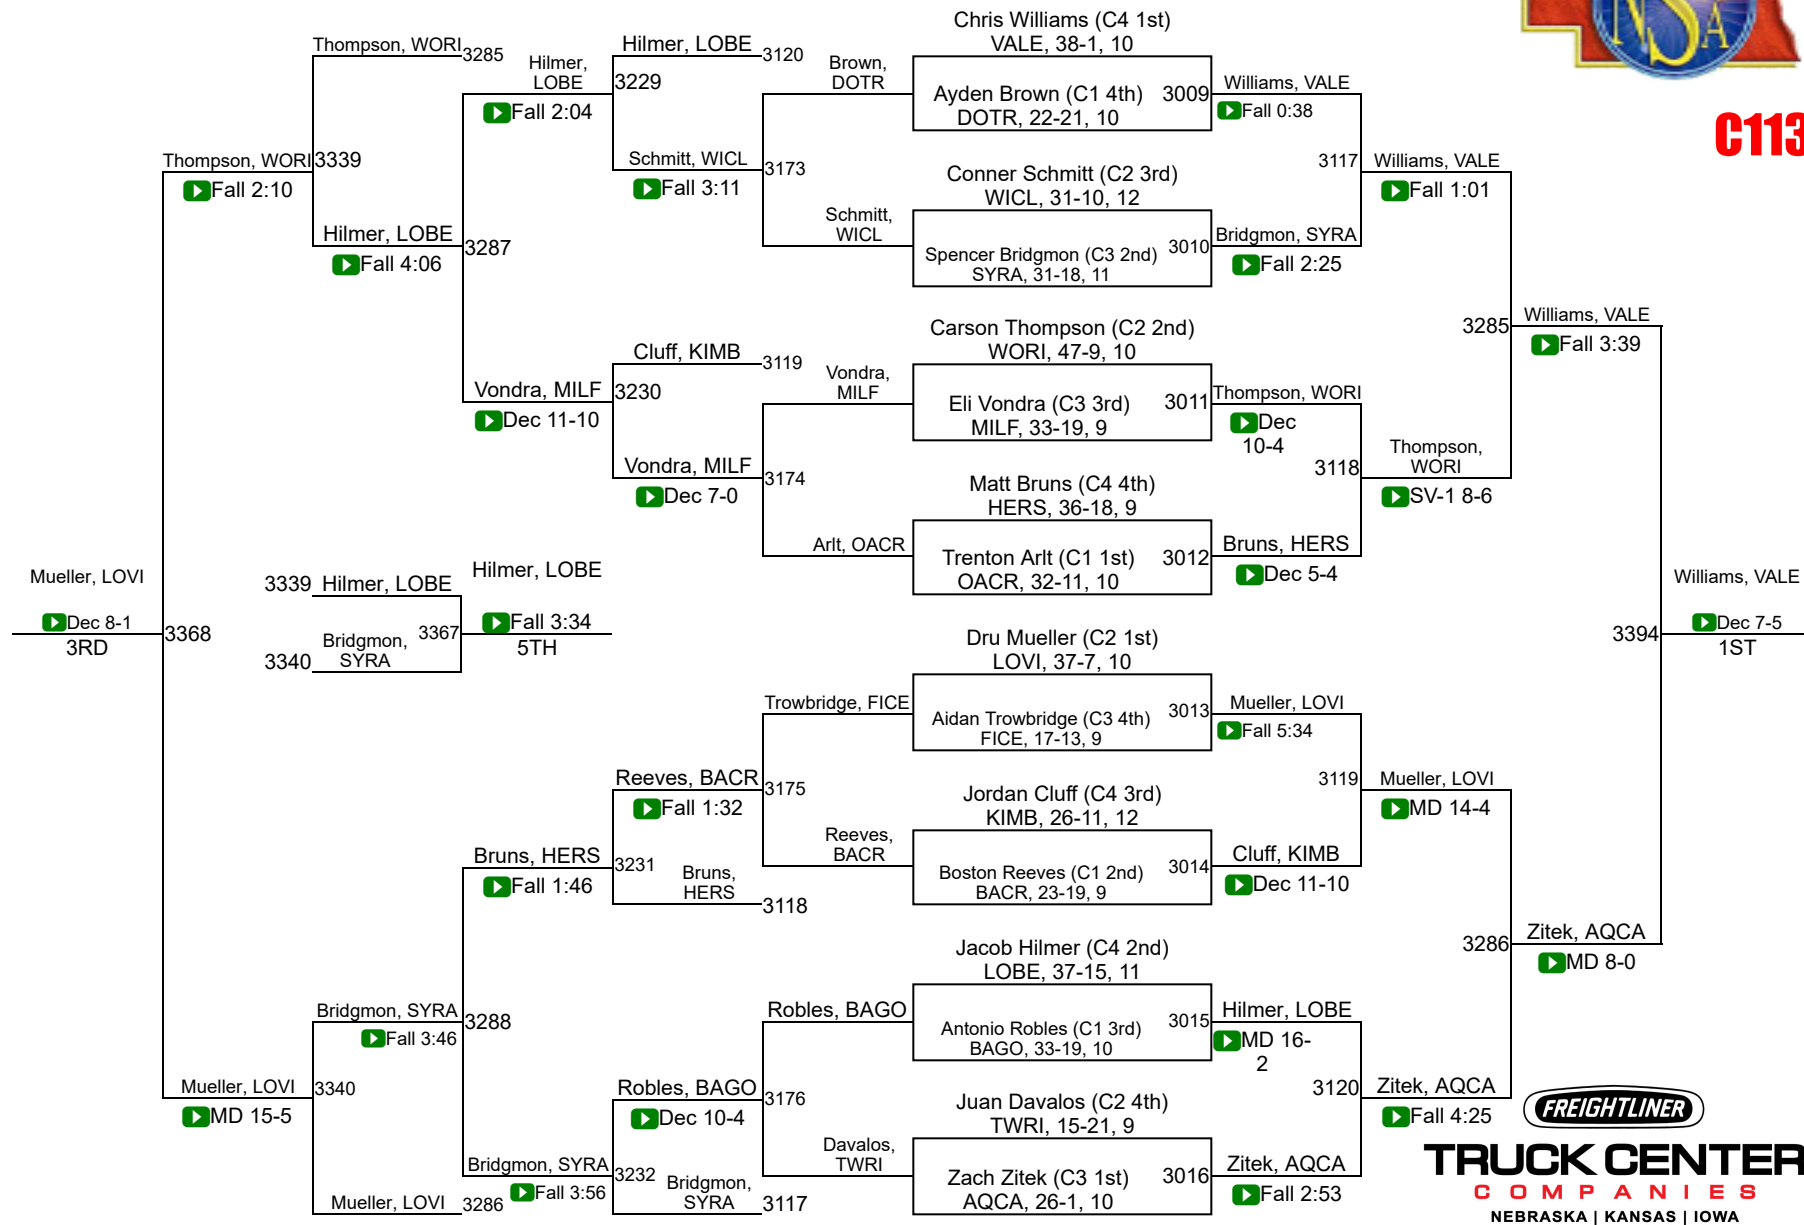

2019 NSAA Wrestling Championships
Final Team Scores
Class C

1	Valentine	165.0	40	Wakefield-Allen	9.0
2	Broken Bow	129.0	42	Louisville	8.0
3	David City	120.5	43	Shelby-Rising City	6.0
4	Battle Creek	94.5	43	Stanton	6.0
5	Aquinas Catholic	91.0	45	HTRS	4.0
6	Arlington	70.0	45	Lincoln Christian	4.0
7	Logan View	61.0	45	S. Cent. NE Unif. District #5	4.0
8	Wood River	60.0	45	Southern Valley	4.0
9	Milford	55.0	49	BRLD	3.0
10	Boone Cent./Newman Grove	46.0	49	Freeman	3.0
11	Kearney Catholic	45.0	49	Minden	3.0
11	Malcolm	45.0	49	Wilber-Clatonia	3.0
13	Sutton	42.5	53	Kimball	2.0
14	Pierce	42.0	53	Madison	2.0
15	Perkins County	41.0	55	Doniphan-Trumbull	0.0
16	Bridgeport	40.0	55	Mitchell	0.0
17	Johnson County Central	31.0	55	Ponca	0.0
18	Centennial	29.0	55	Yutan	0.0
18	Oakland-Craig	29.0			
18	Syracuse	29.0			
21	North Bend Central	28.5			
22	Gibbon	28.0			
23	Bishop Neumann	27.0			
24	Fillmore Central	26.0			
25	Winnebago	25.0			
26	Chase County	23.0			
27	Ord	20.0			
27	Tekamah-Herman	20.0			
29	Centura	17.0			
29	Norfolk Catholic	17.0			
29	Ravenna	17.0			
32	Cambridge	16.0			
32	Hartington Cedar Catholic	16.0			
32	Hershey	16.0			
32	Loomis/Bertrand	16.0			
36	Cross County/Osceola	15.0			
36	Hemingford	15.0			
38	Gordon-Rushville	13.0			
39	Twin River	11.0			
40	St. Paul	9.0			

2019 NSAA Championships

C106

TRUCK CENTER COMPANIES
NEBRASKA | KANSAS | IOWA

2019 NSAA Championships

C113

TRUCK CENTER
 COMPANIES
 NEBRASKA | KANSAS | IOWA

2019 NSAA Championships

C120