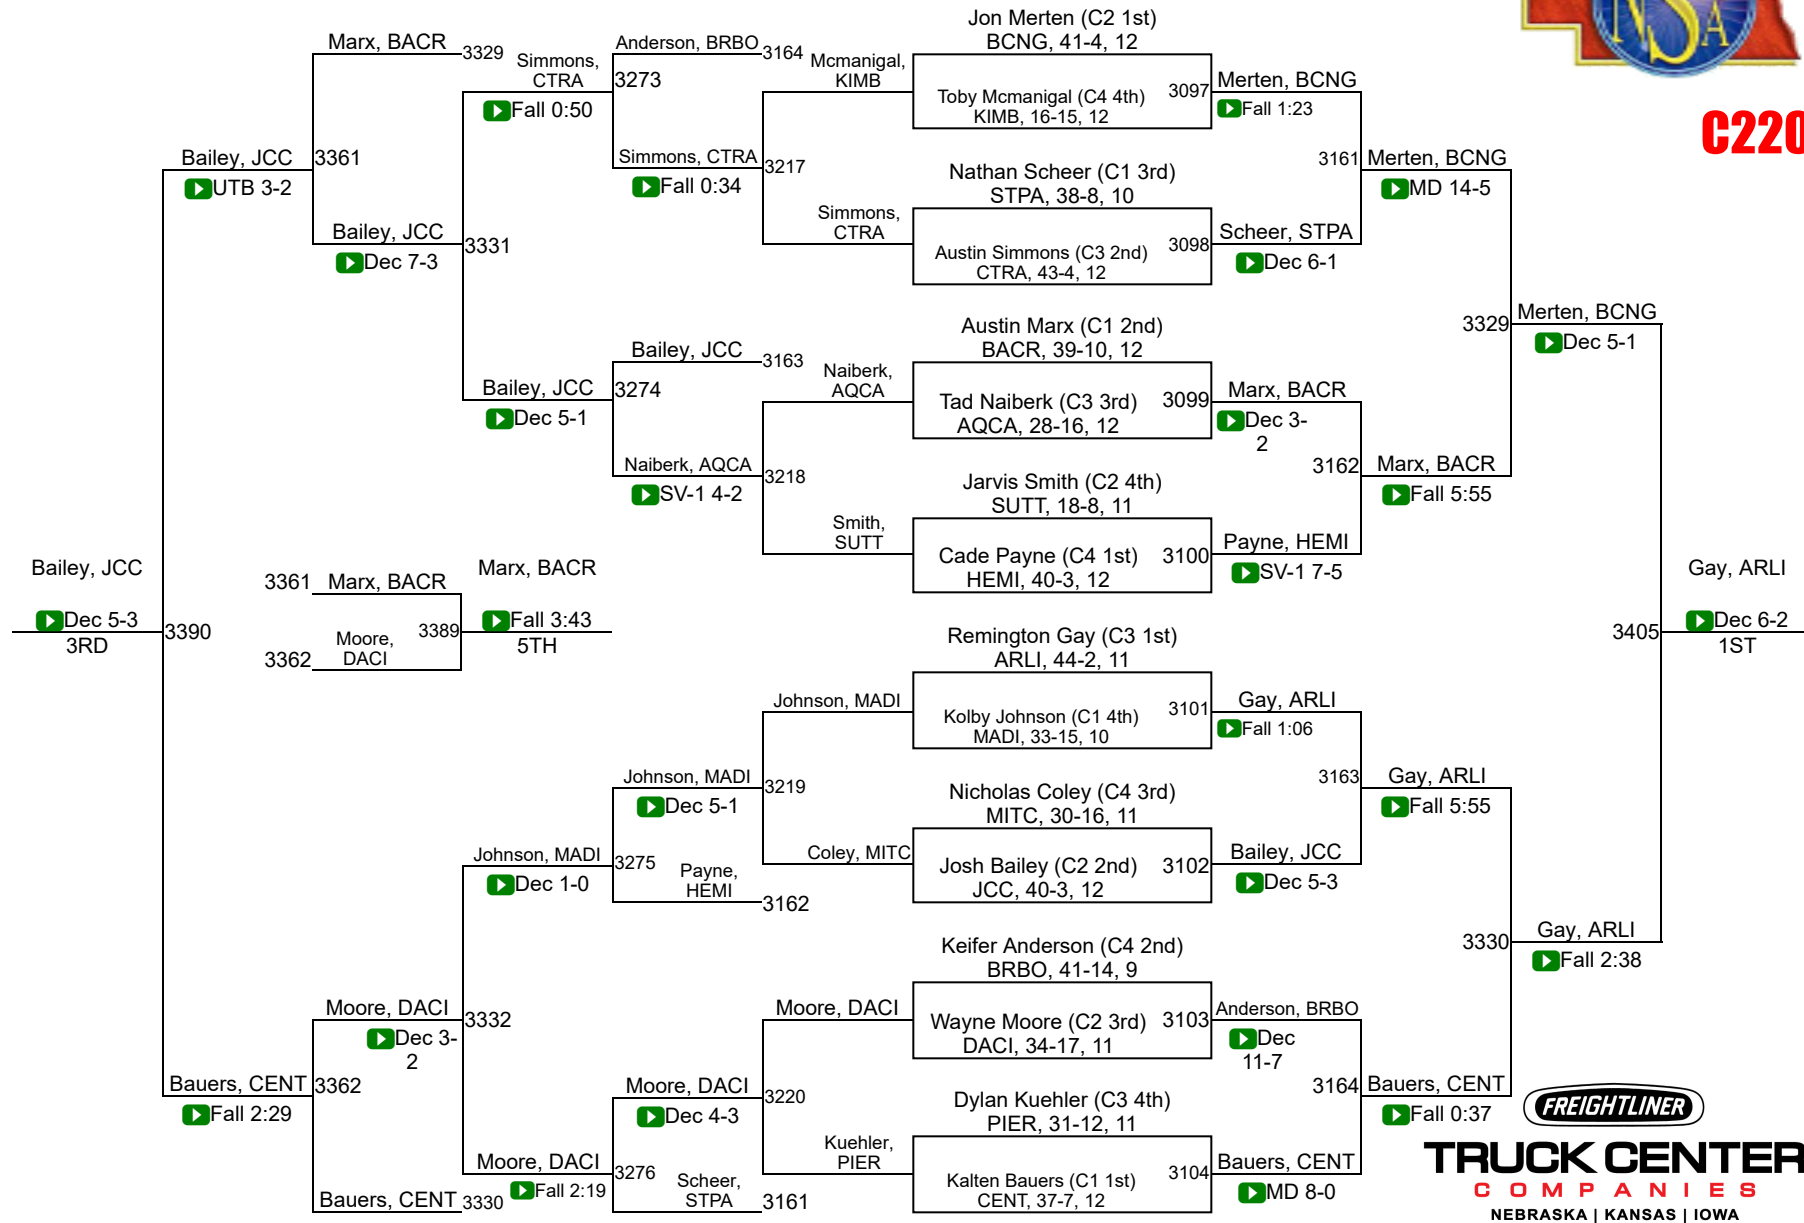

C182

2019 NSAA Championships

C195

TRUCK CENTER COMPANIES
 NEBRASKA | KANSAS | IOWA

2019 NSAA Championships

C220

TRUCK CENTER
COMPANIES
NEBRASKA | KANSAS | IOWA

2019 NSAA Championships