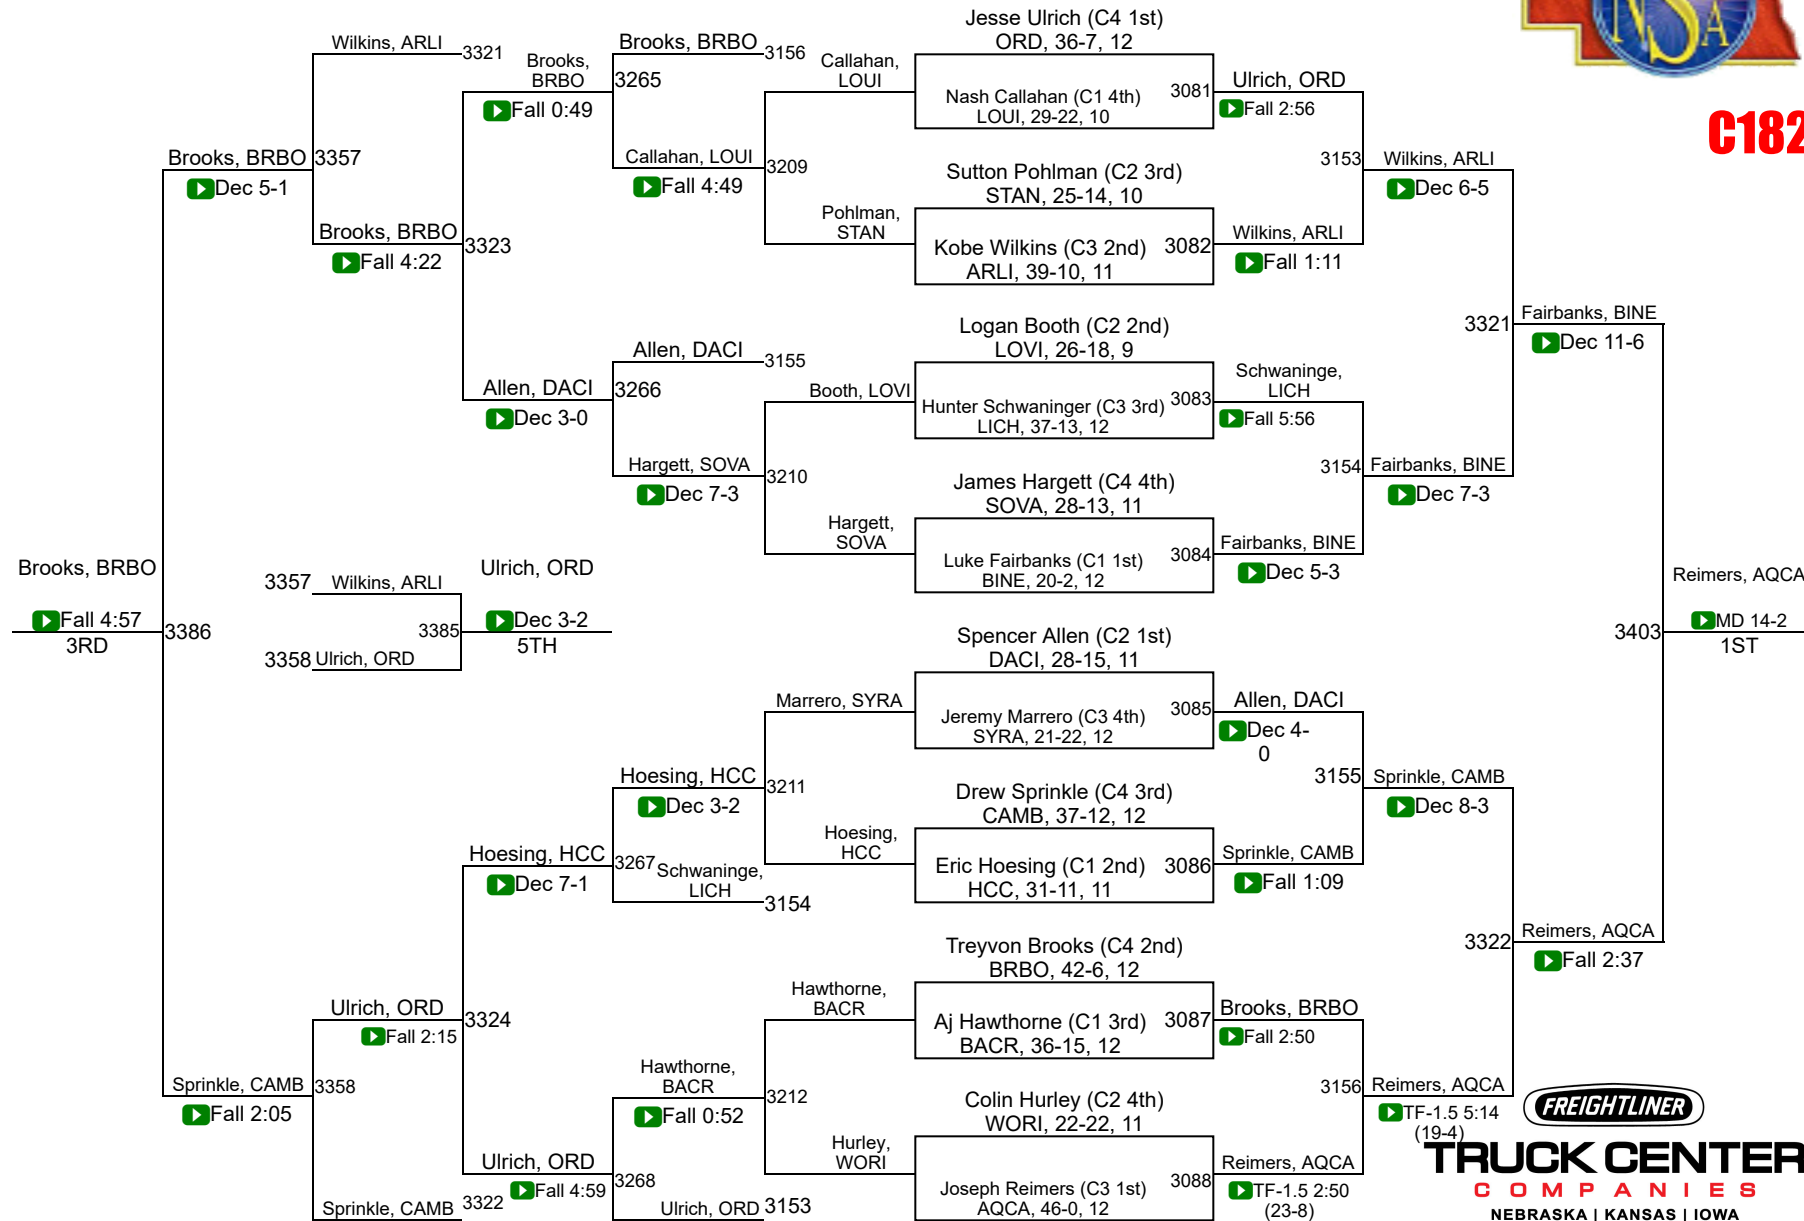

2019 NSAA Championships

C182