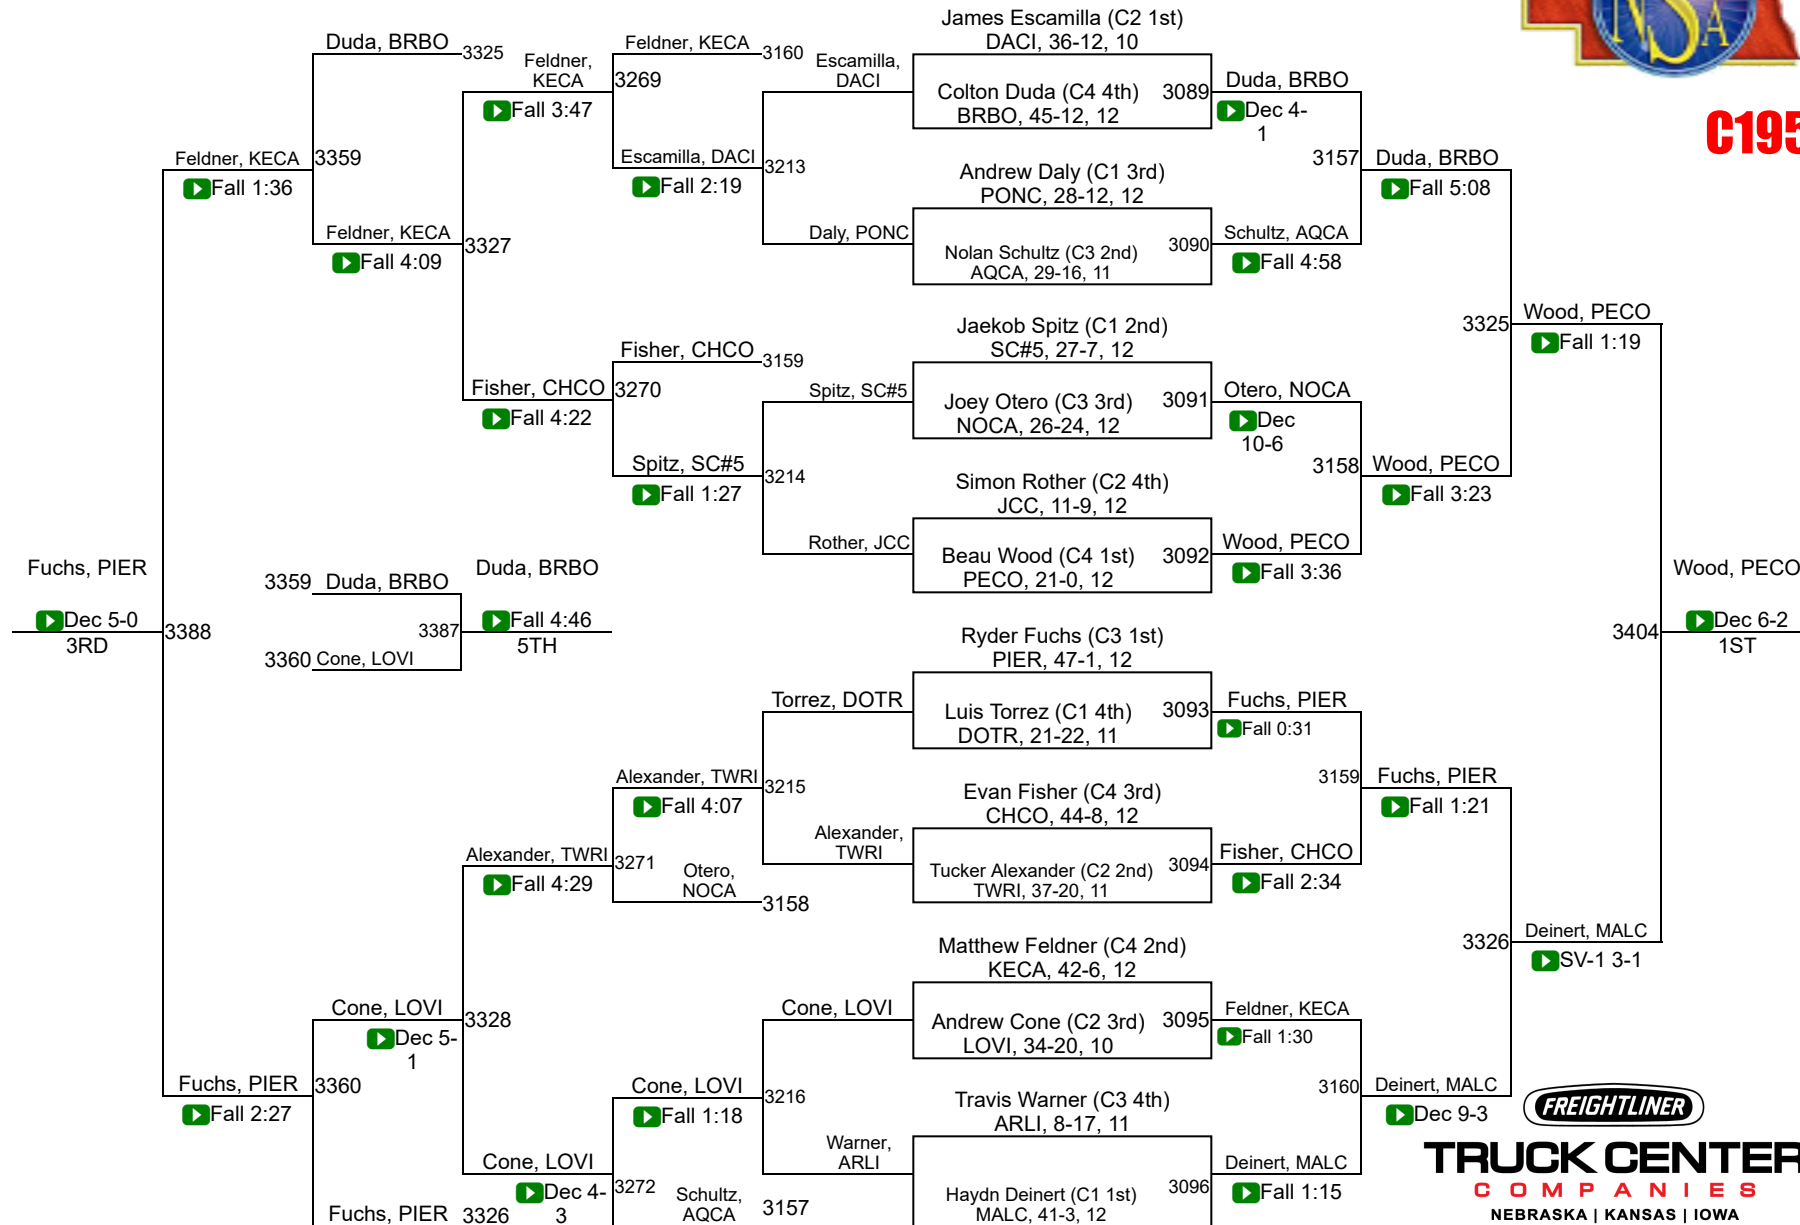

2019 NSAA Championships

C195

TRUCK CENTER COMPANIES
NEBRASKA | KANSAS | IOWA