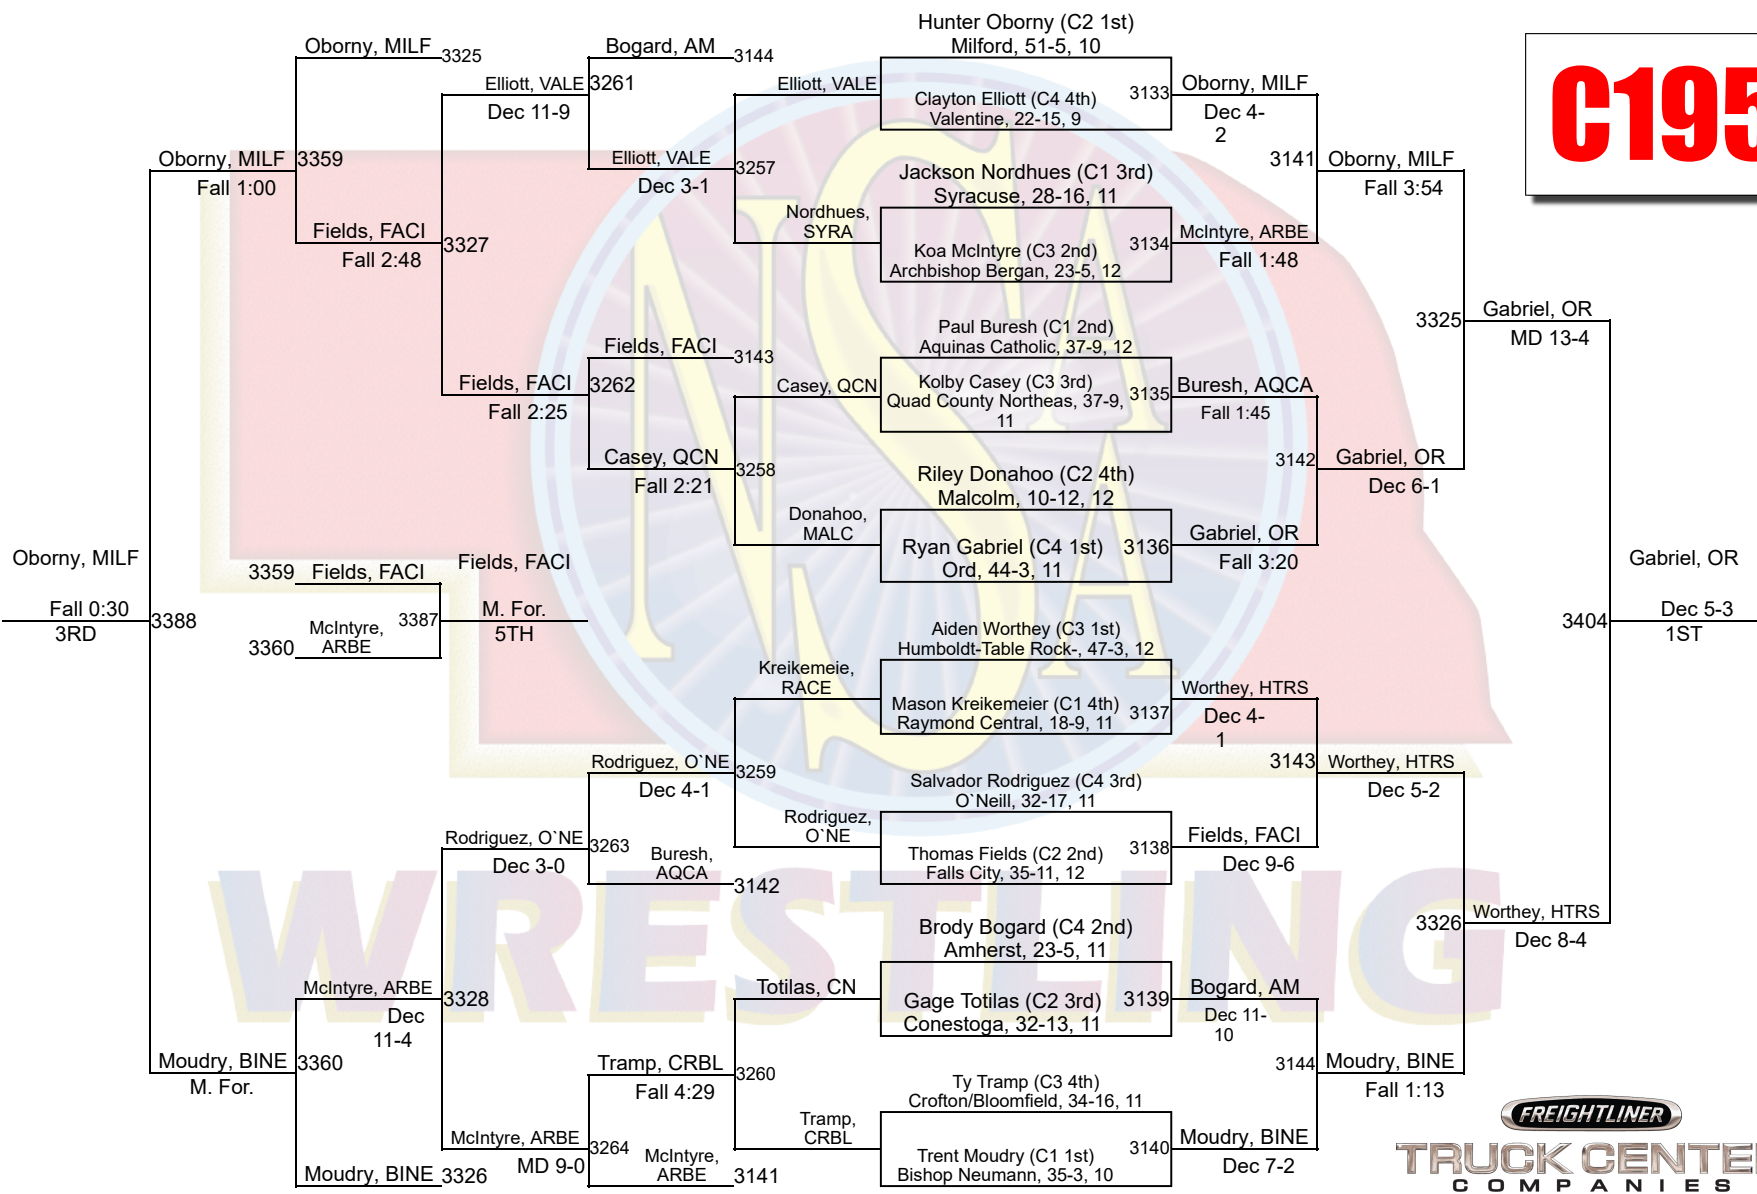

2022 NSAA State Championships

C195