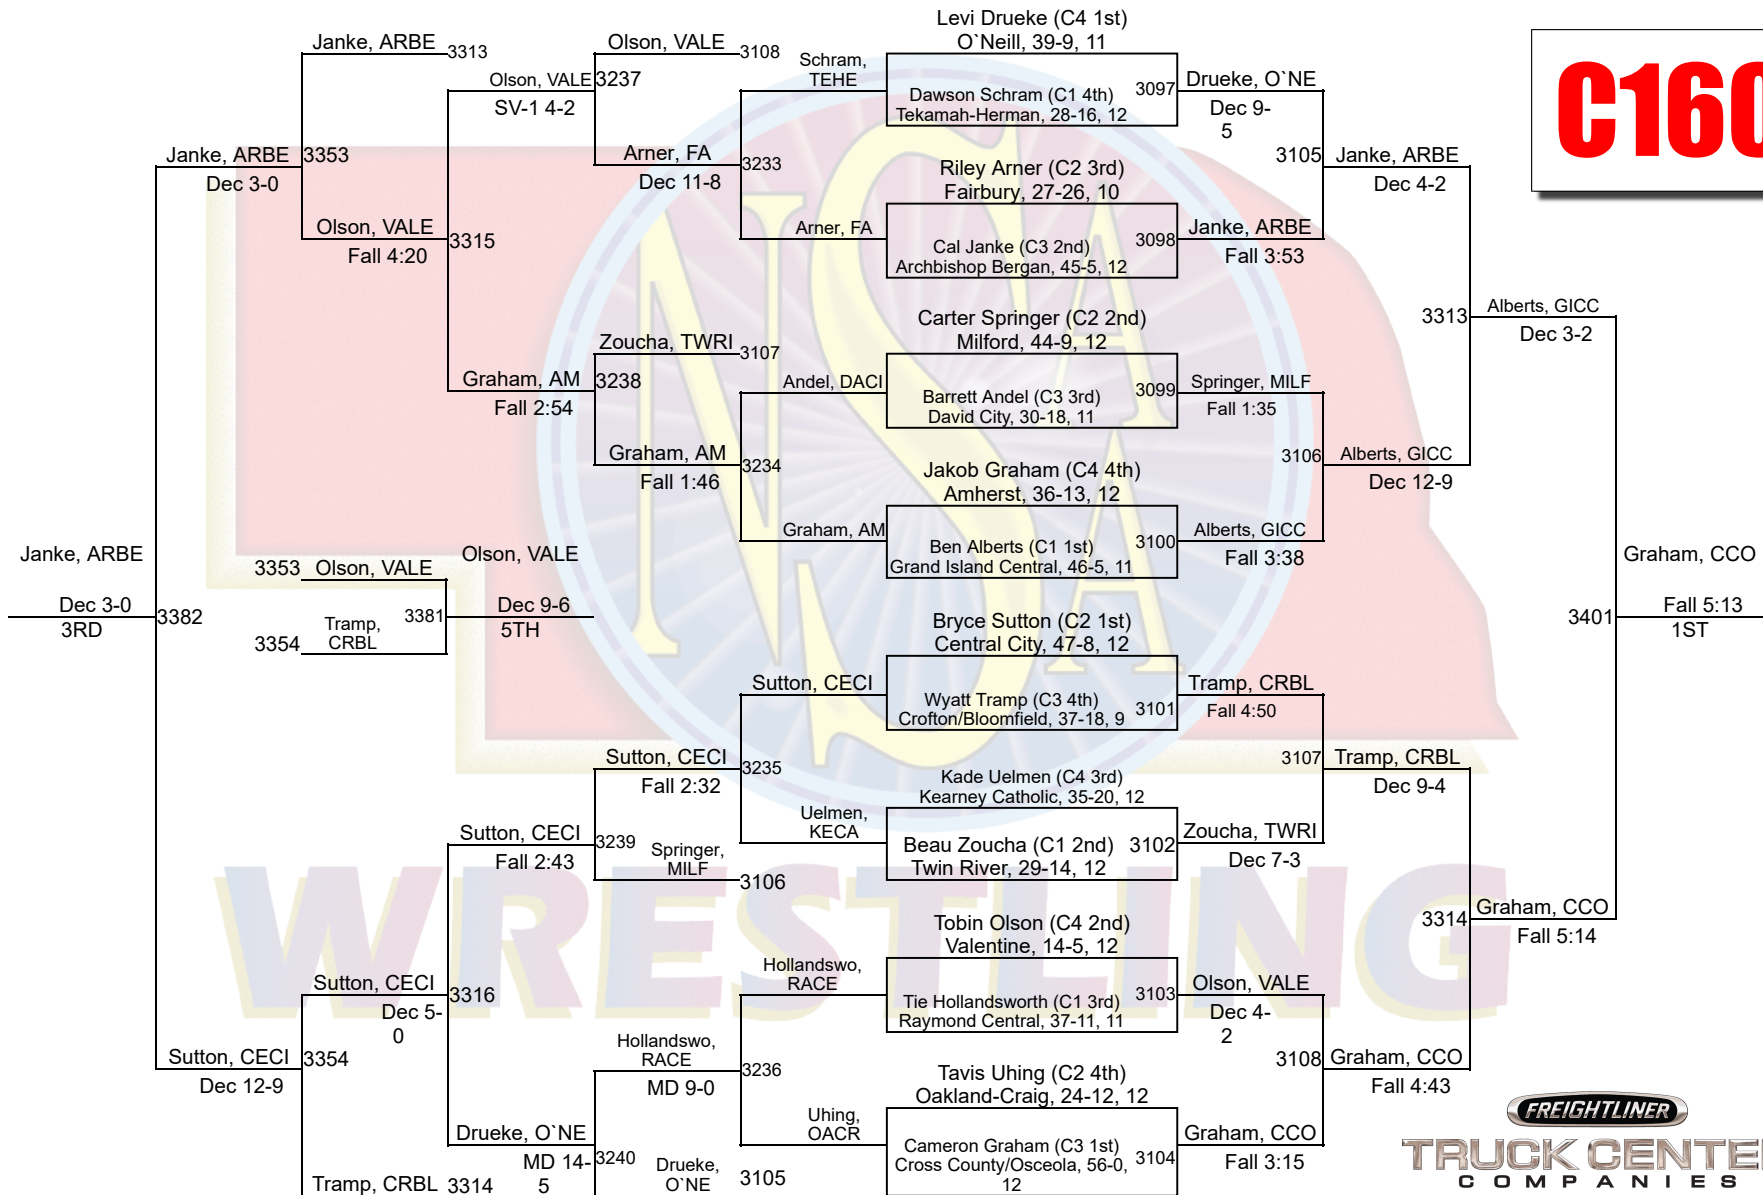

2022 NSAA State Championships

C160

WRESTLING