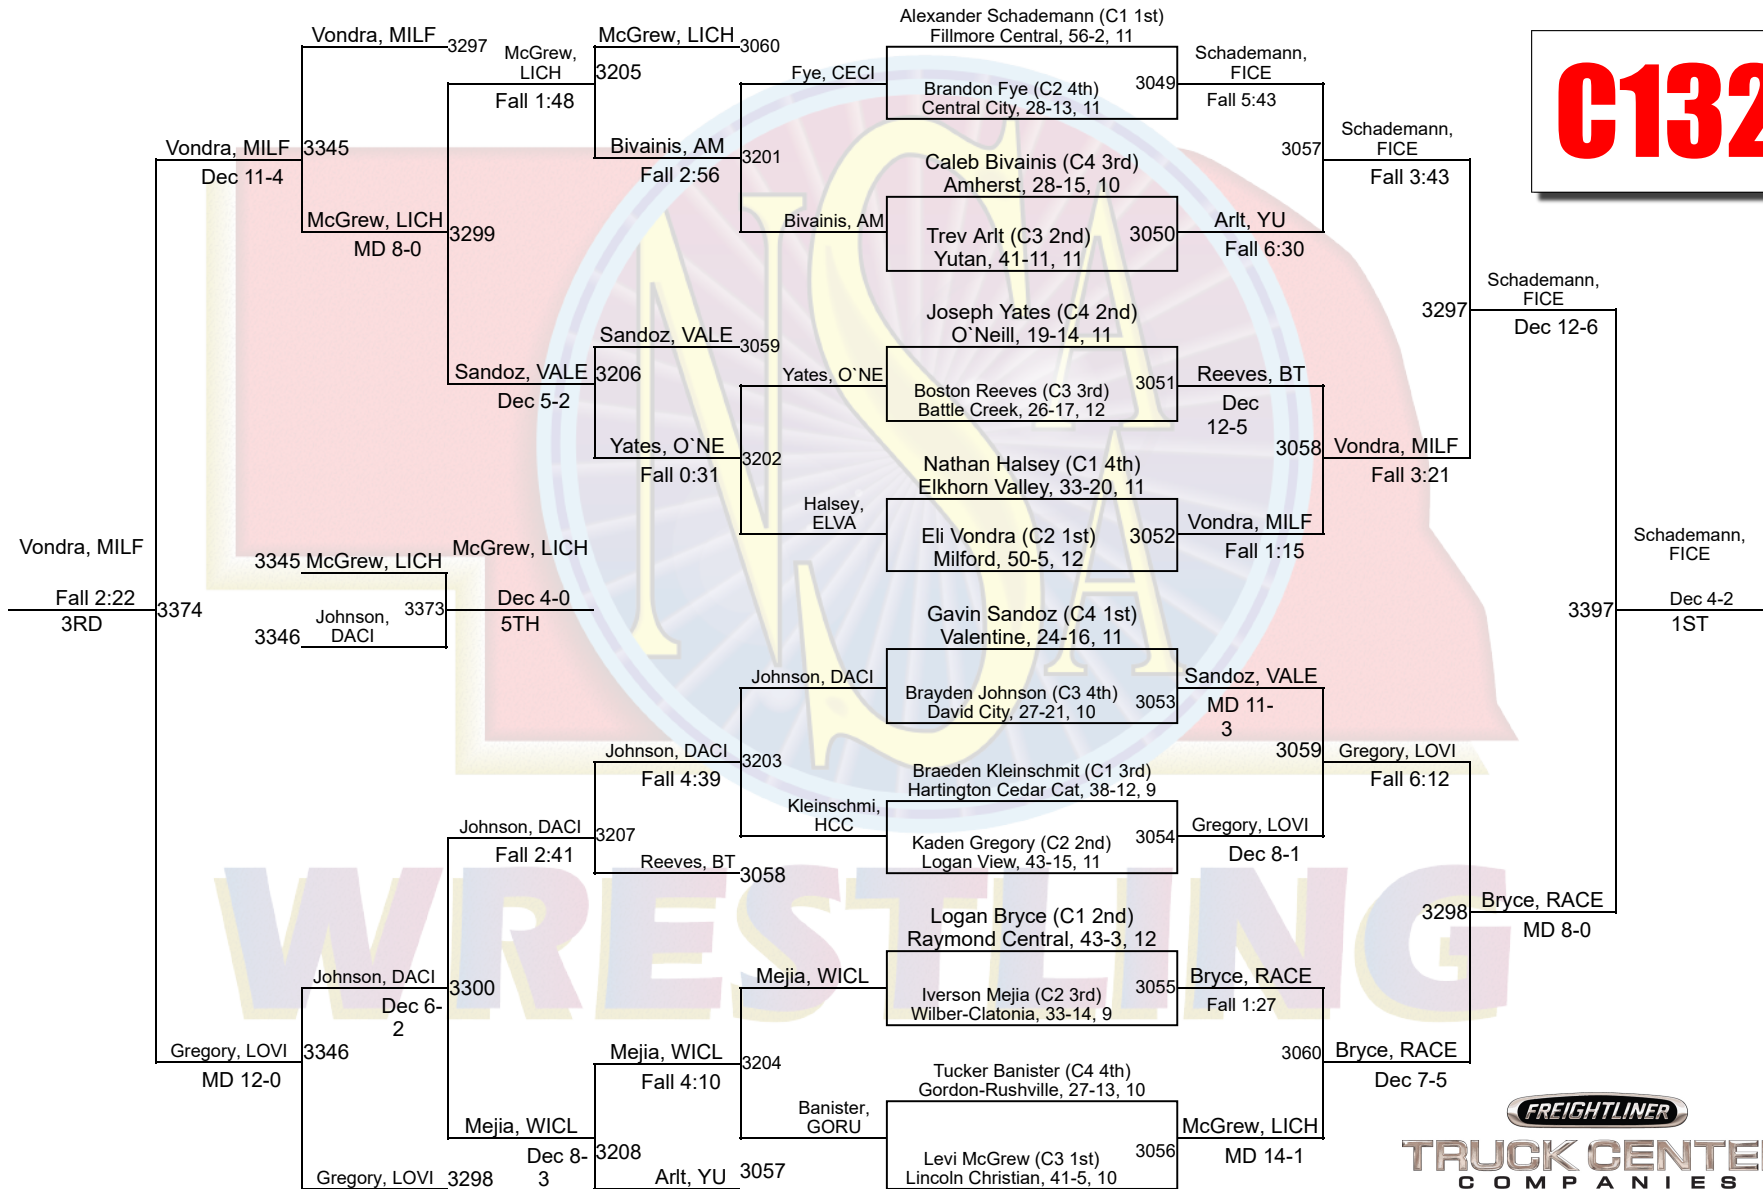

2022 NSAA State Championships

C132