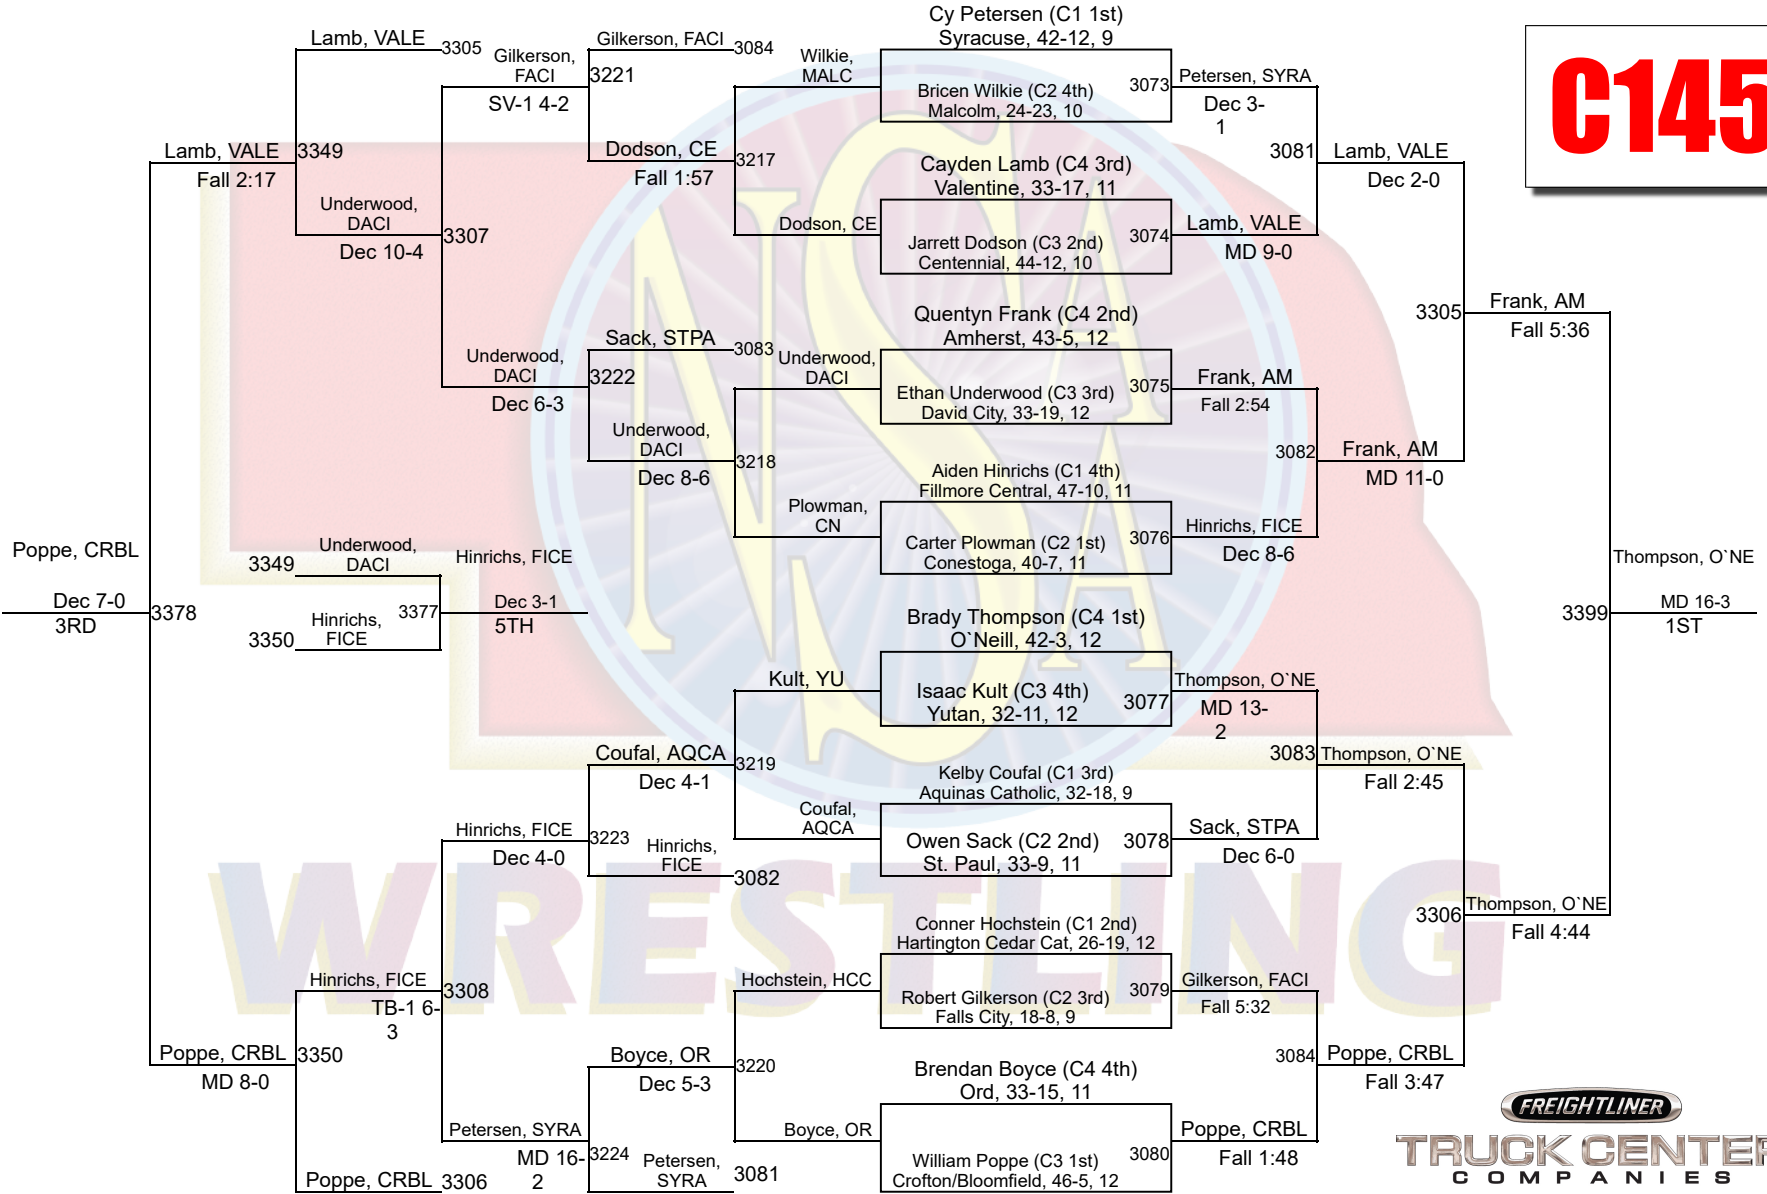

2022 NSAA State Championships

C145