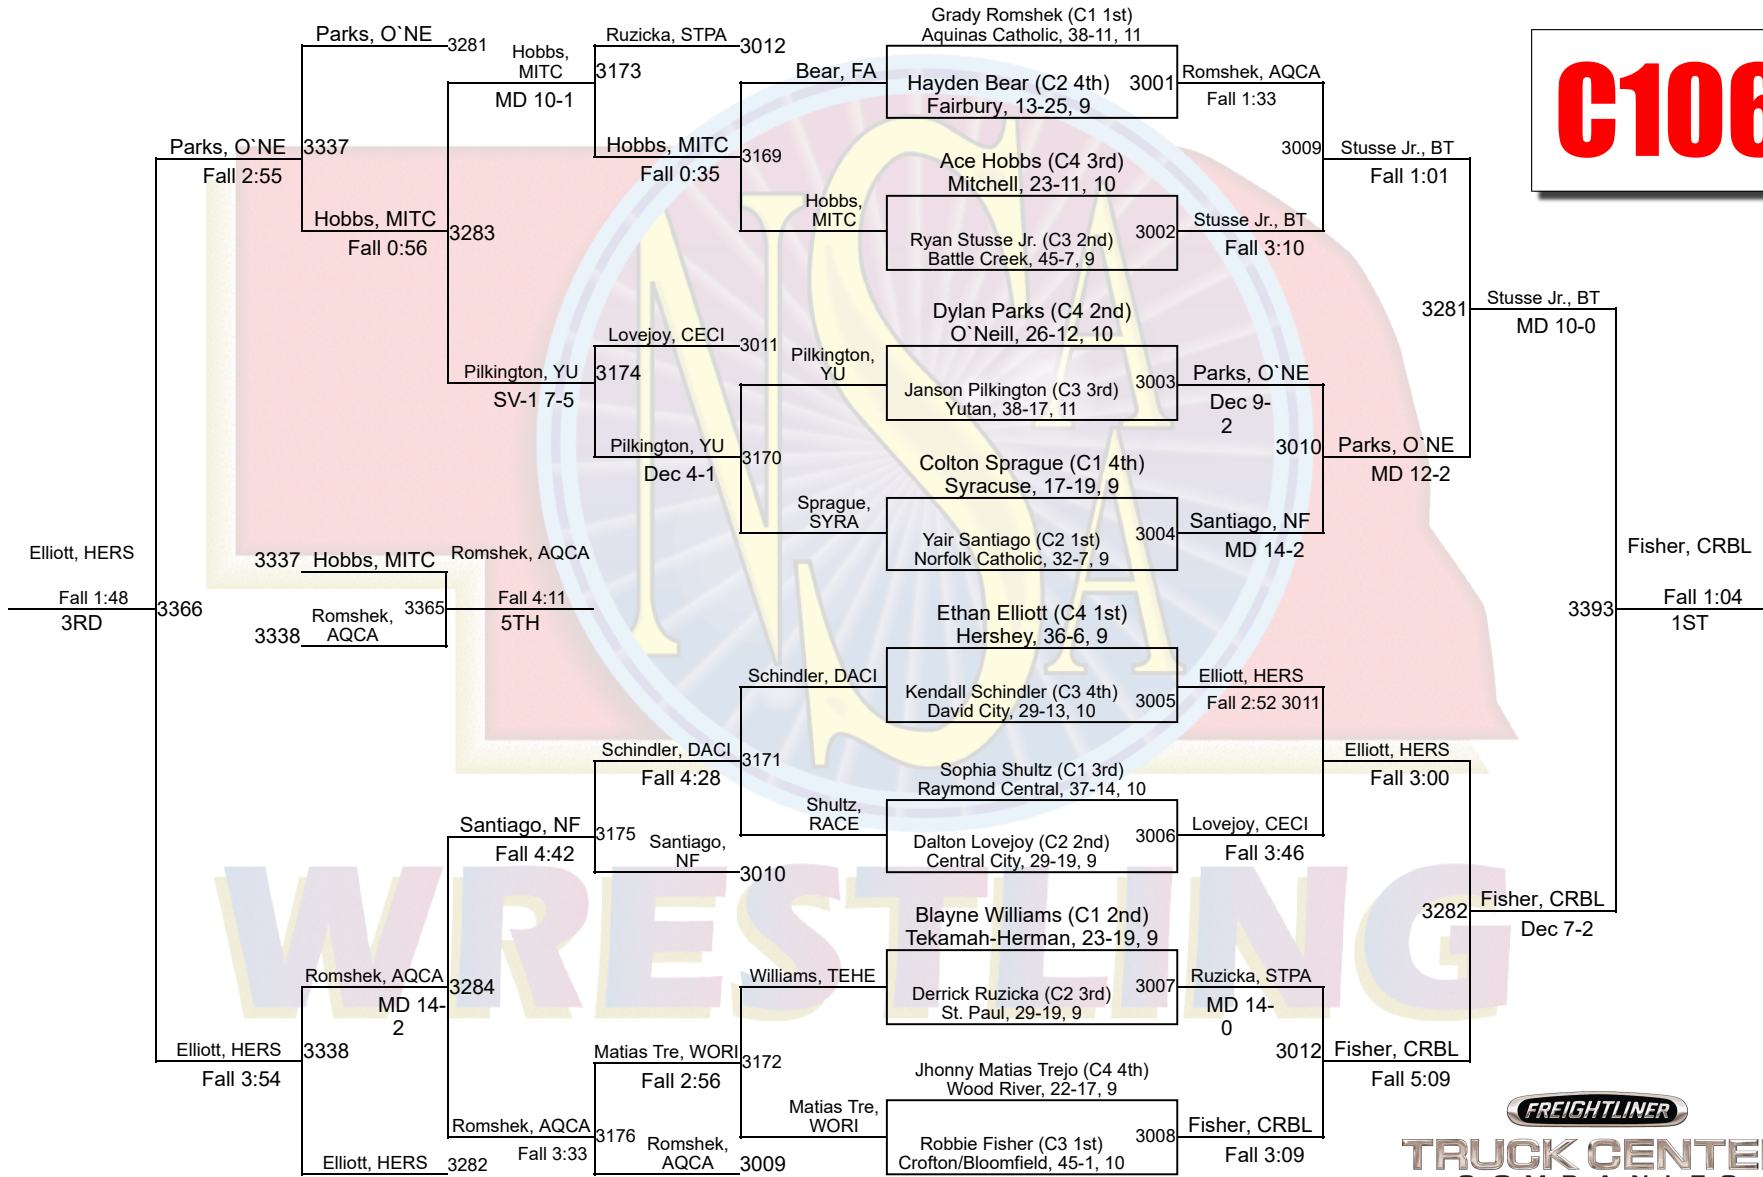

C Team Scores

	Team Name	Points	1st	2nd	3rd	4th	5th	6th	Total
32	Twin River	16.0	0	0	1	0	0	0	1
36	Yutan	15.0	0	0	0	0	0	0	0
37	Lincoln Lutheran	14.0	0	0	0	1	0	0	1
38	BRLD	13.0	0	0	0	0	0	1	1
38	Lincoln Christian	13.0	0	0	0	0	1	0	1
40	Wilber-Clatonia	9.0	0	0	0	0	0	0	0
41	Red Cloud/Blue Hill	8.0	0	0	0	0	0	0	0
42	Gordon-Rushville	7.0	0	0	0	0	0	0	0
43	Tri County	6.0	0	0	0	0	0	0	0
44	South Central Nebraska Unified District #5	5.0	0	0	0	0	0	0	0
45	Centura	4.0	0	0	0	0	0	0	0
46	Johnson County Central	3.0	0	0	0	0	0	0	0
46	North Bend Central	3.0	0	0	0	0	0	0	0
46	Quad County Northeast	3.0	0	0	0	0	0	0	0
49	Elkhorn Valley	2.0	0	0	0	0	0	0	0
49	Kearney Catholic	2.0	0	0	0	0	0	0	0
51	Oakland-Craig	1.0	0	0	0	0	0	0	0
51	West Holt	1.0	0	0	0	0	0	0	0
53	Arlington	0.0	0	0	0	0	0	0	0
53	Clarkson-Leigh	0.0	0	0	0	0	0	0	0
53	Hartington Cedar Catholic	0.0	0	0	0	0	0	0	0
53	Ponca	0.0	0	0	0	0	0	0	0

2022 NSAA State Championships

C106