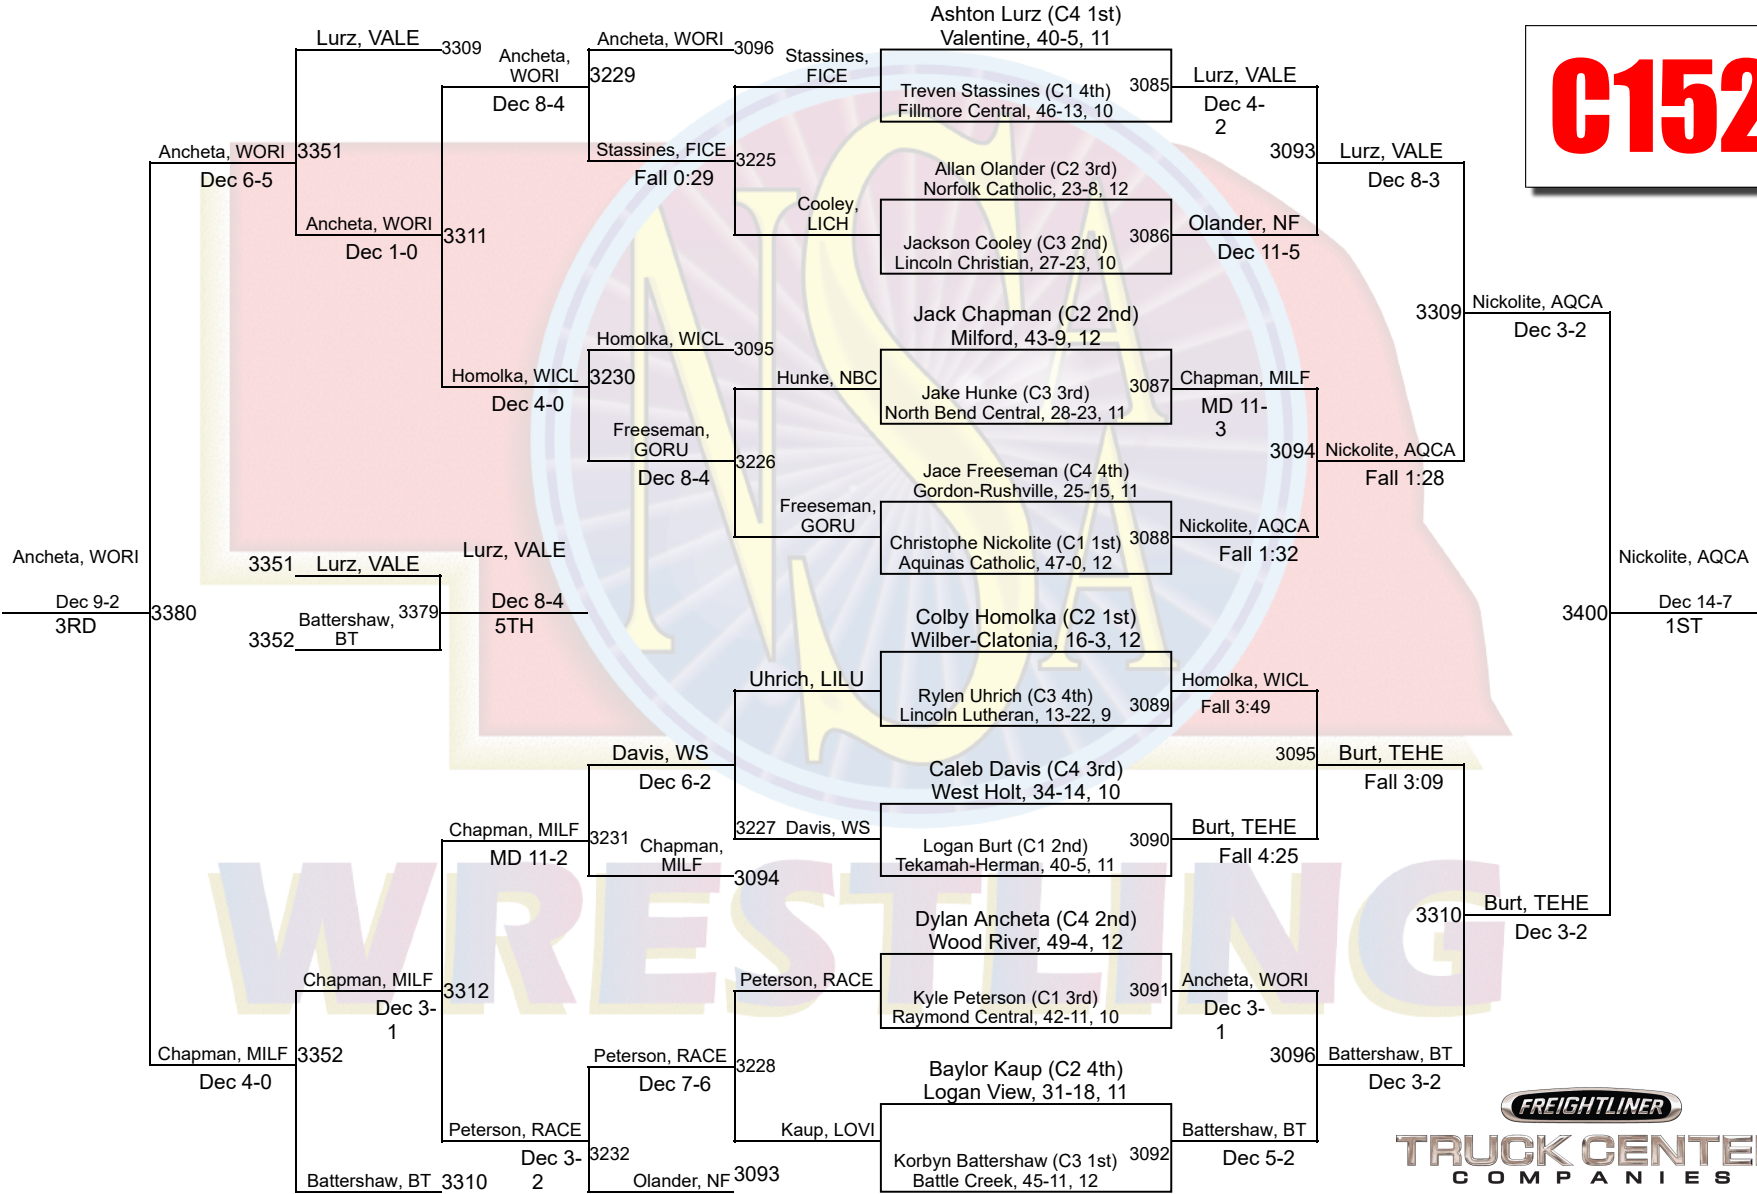

C Team Scores

	Team Name	Points	1st	2nd	3rd	4th	5th	6th	Total
32	Twin River	16.0	0	0	1	0	0	0	1
36	Yutan	15.0	0	0	0	0	0	0	0
37	Lincoln Lutheran	14.0	0	0	0	1	0	0	1
38	BRLD	13.0	0	0	0	0	0	1	1
38	Lincoln Christian	13.0	0	0	0	0	1	0	1
40	Wilber-Clatonia	9.0	0	0	0	0	0	0	0
41	Red Cloud/Blue Hill	8.0	0	0	0	0	0	0	0
42	Gordon-Rushville	7.0	0	0	0	0	0	0	0
43	Tri County	6.0	0	0	0	0	0	0	0
44	South Central Nebraska Unified District #5	5.0	0	0	0	0	0	0	0
45	Centura	4.0	0	0	0	0	0	0	0
46	Johnson County Central	3.0	0	0	0	0	0	0	0
46	North Bend Central	3.0	0	0	0	0	0	0	0
46	Quad County Northeast	3.0	0	0	0	0	0	0	0
49	Elkhorn Valley	2.0	0	0	0	0	0	0	0
49	Kearney Catholic	2.0	0	0	0	0	0	0	0
51	Oakland-Craig	1.0	0	0	0	0	0	0	0
51	West Holt	1.0	0	0	0	0	0	0	0
53	Arlington	0.0	0	0	0	0	0	0	0
53	Clarkson-Leigh	0.0	0	0	0	0	0	0	0
53	Hartington Cedar Catholic	0.0	0	0	0	0	0	0	0
53	Ponca	0.0	0	0	0	0	0	0	0

2022 NSAA State Championships

C132

2022 NSAA State Championships

C138

2022 NSAA State Championships

C145

2022 NSAA State Championships

C152