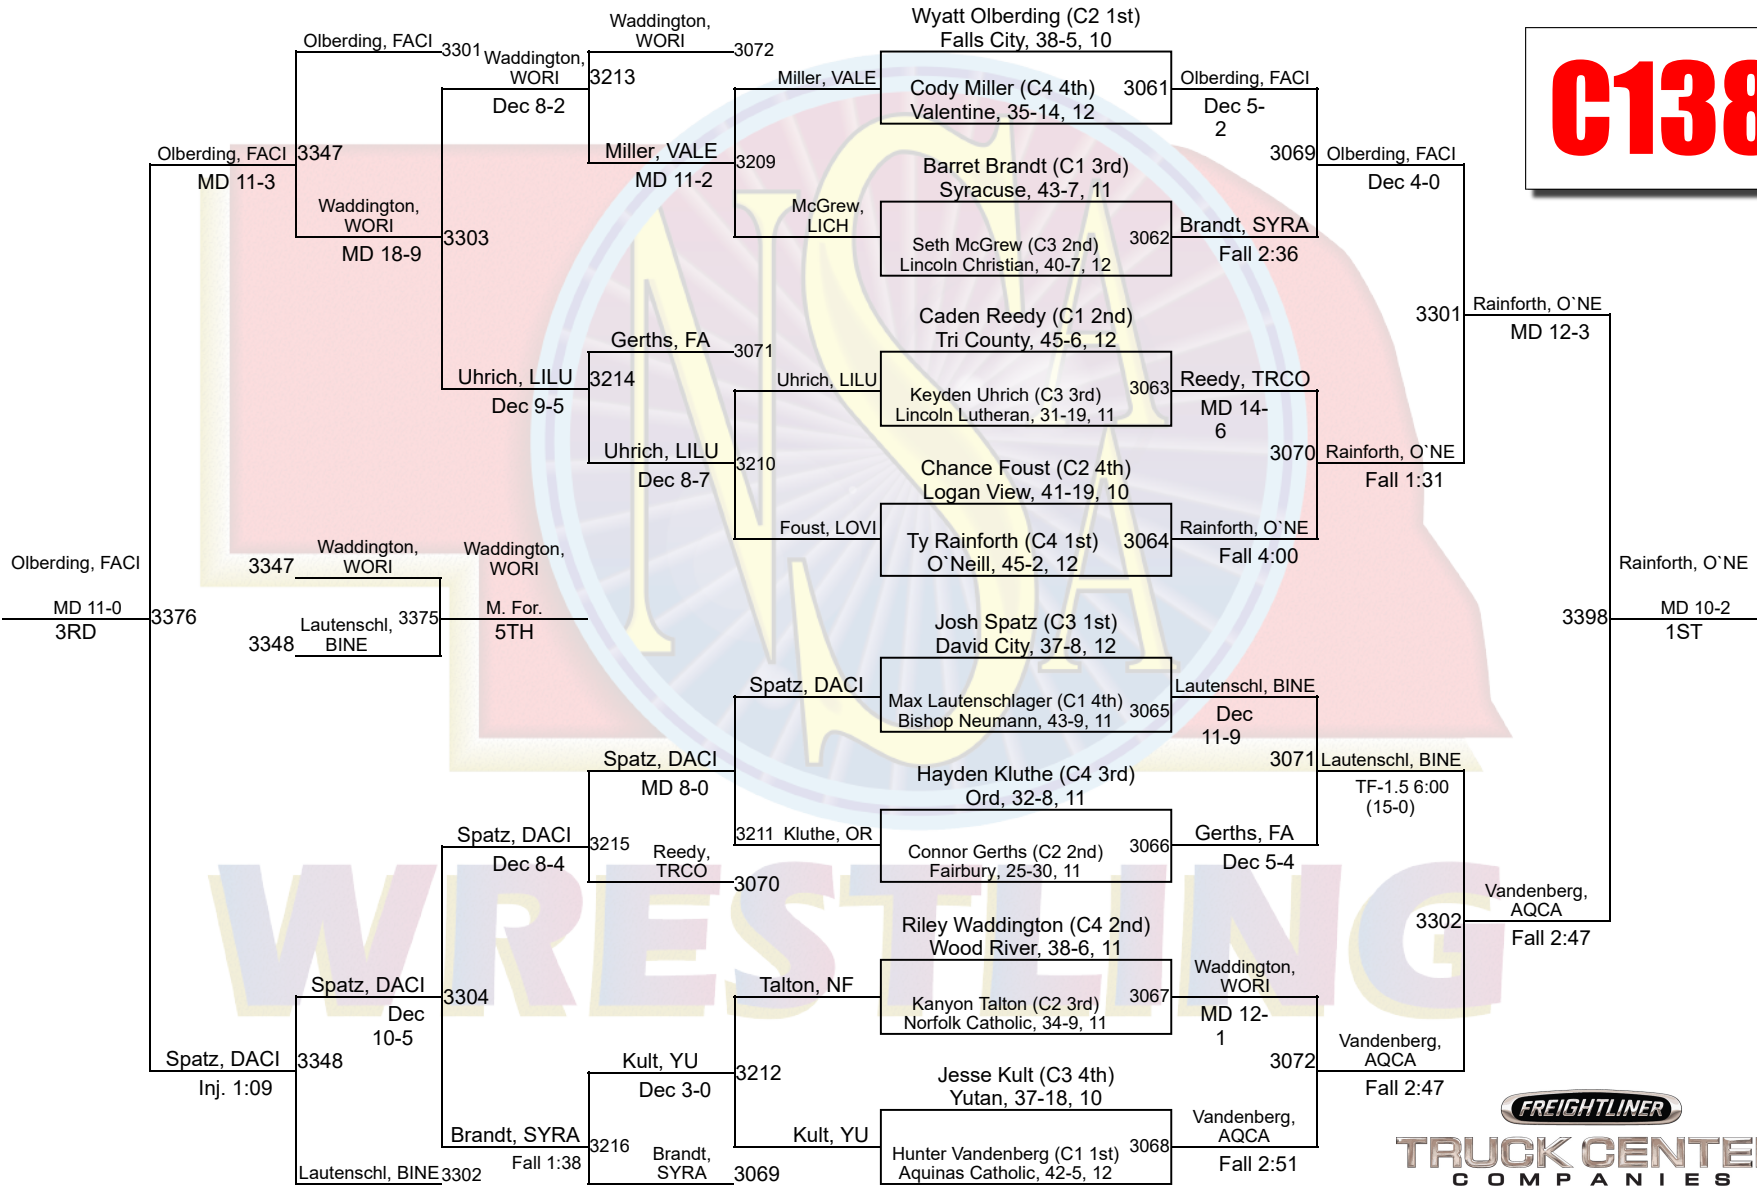

2022 NSAA State Championships

C138