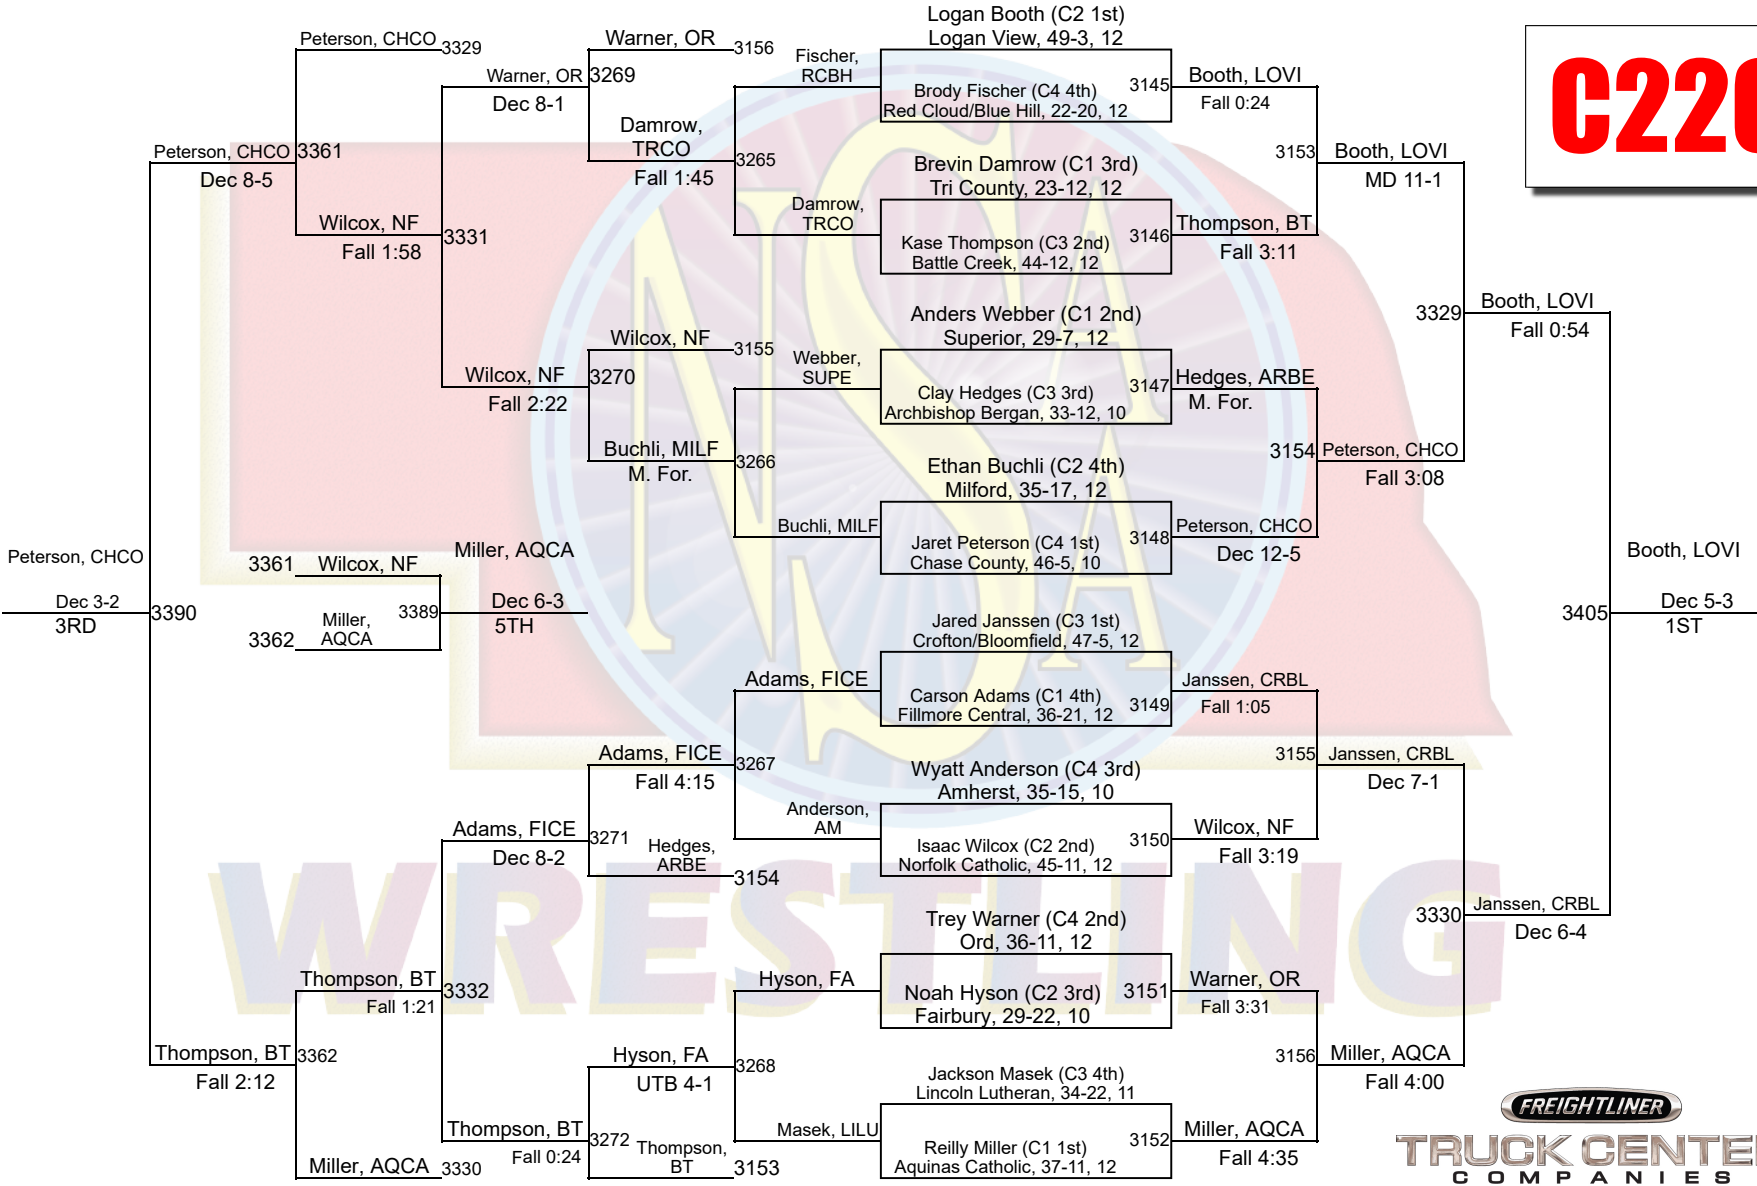

2022 NSAA State Championships

C220