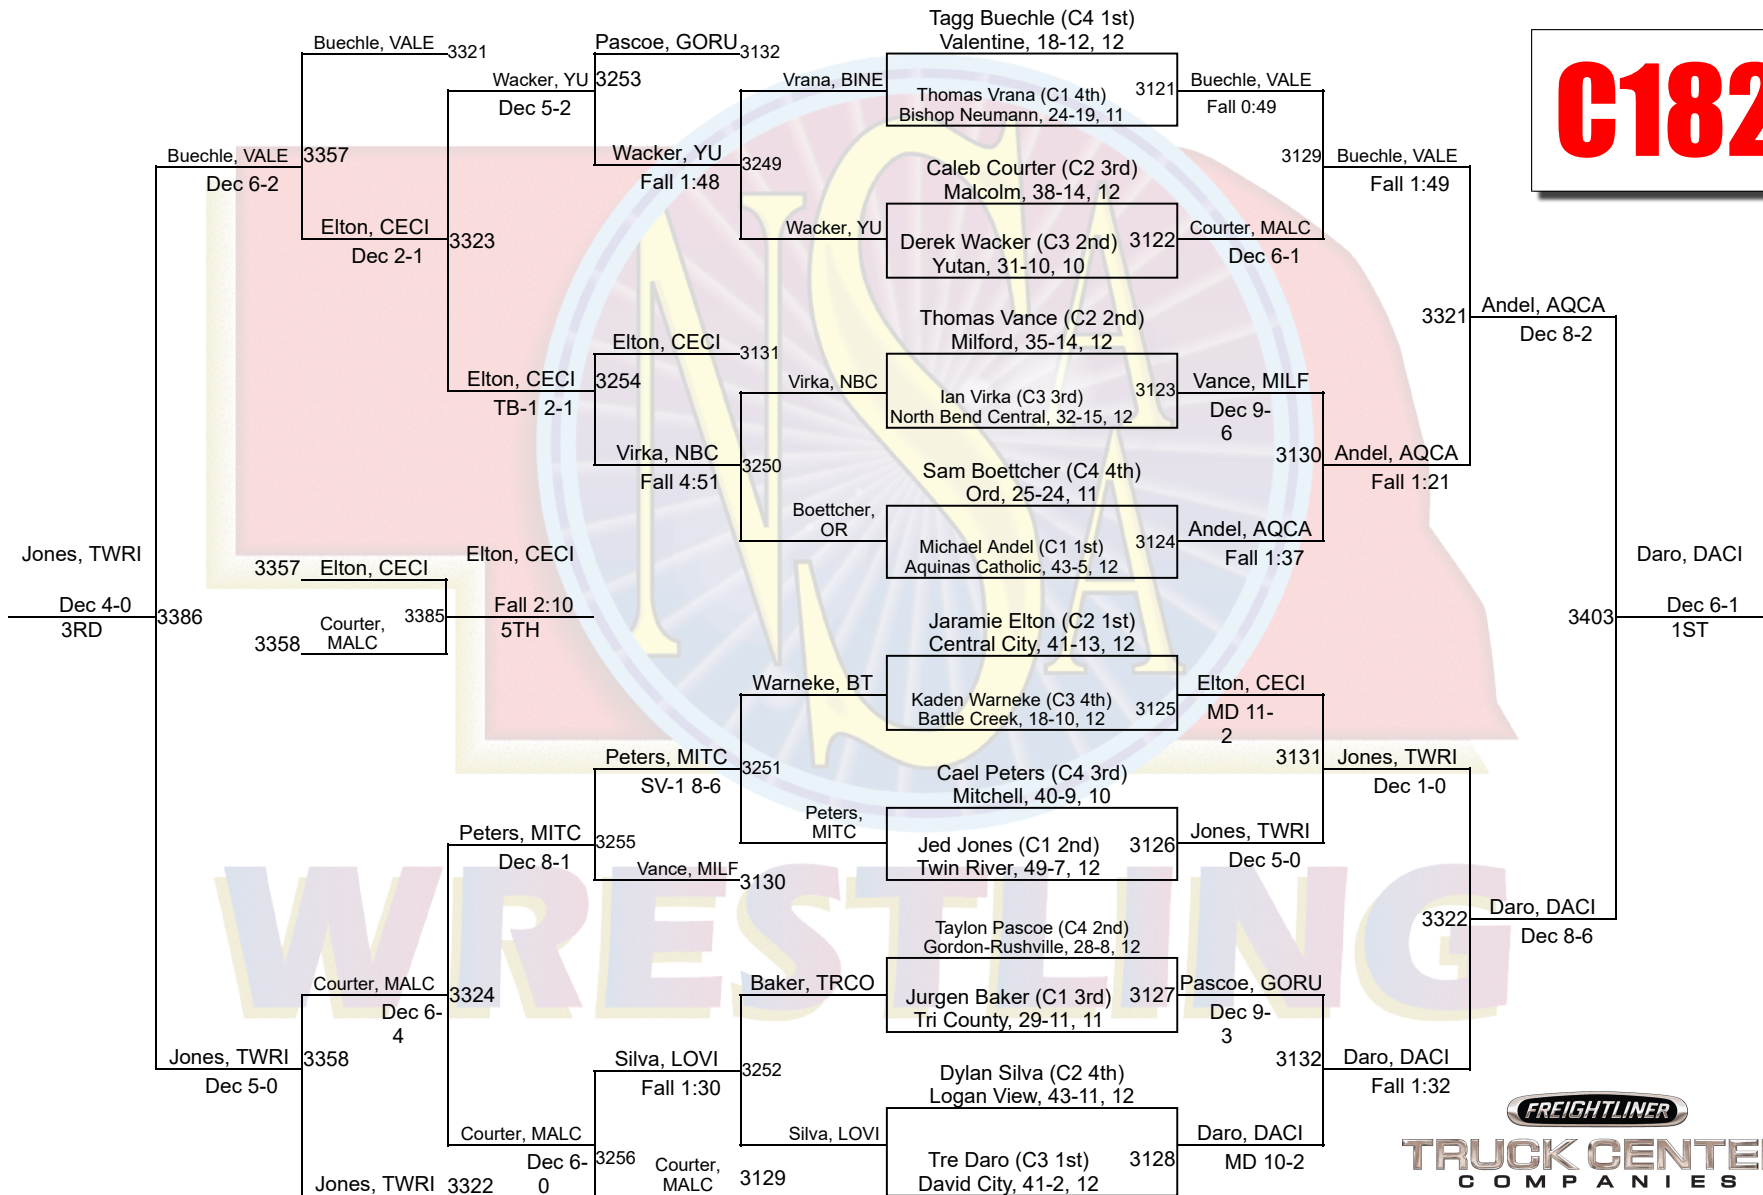

2022 NSAA State Championships

C182