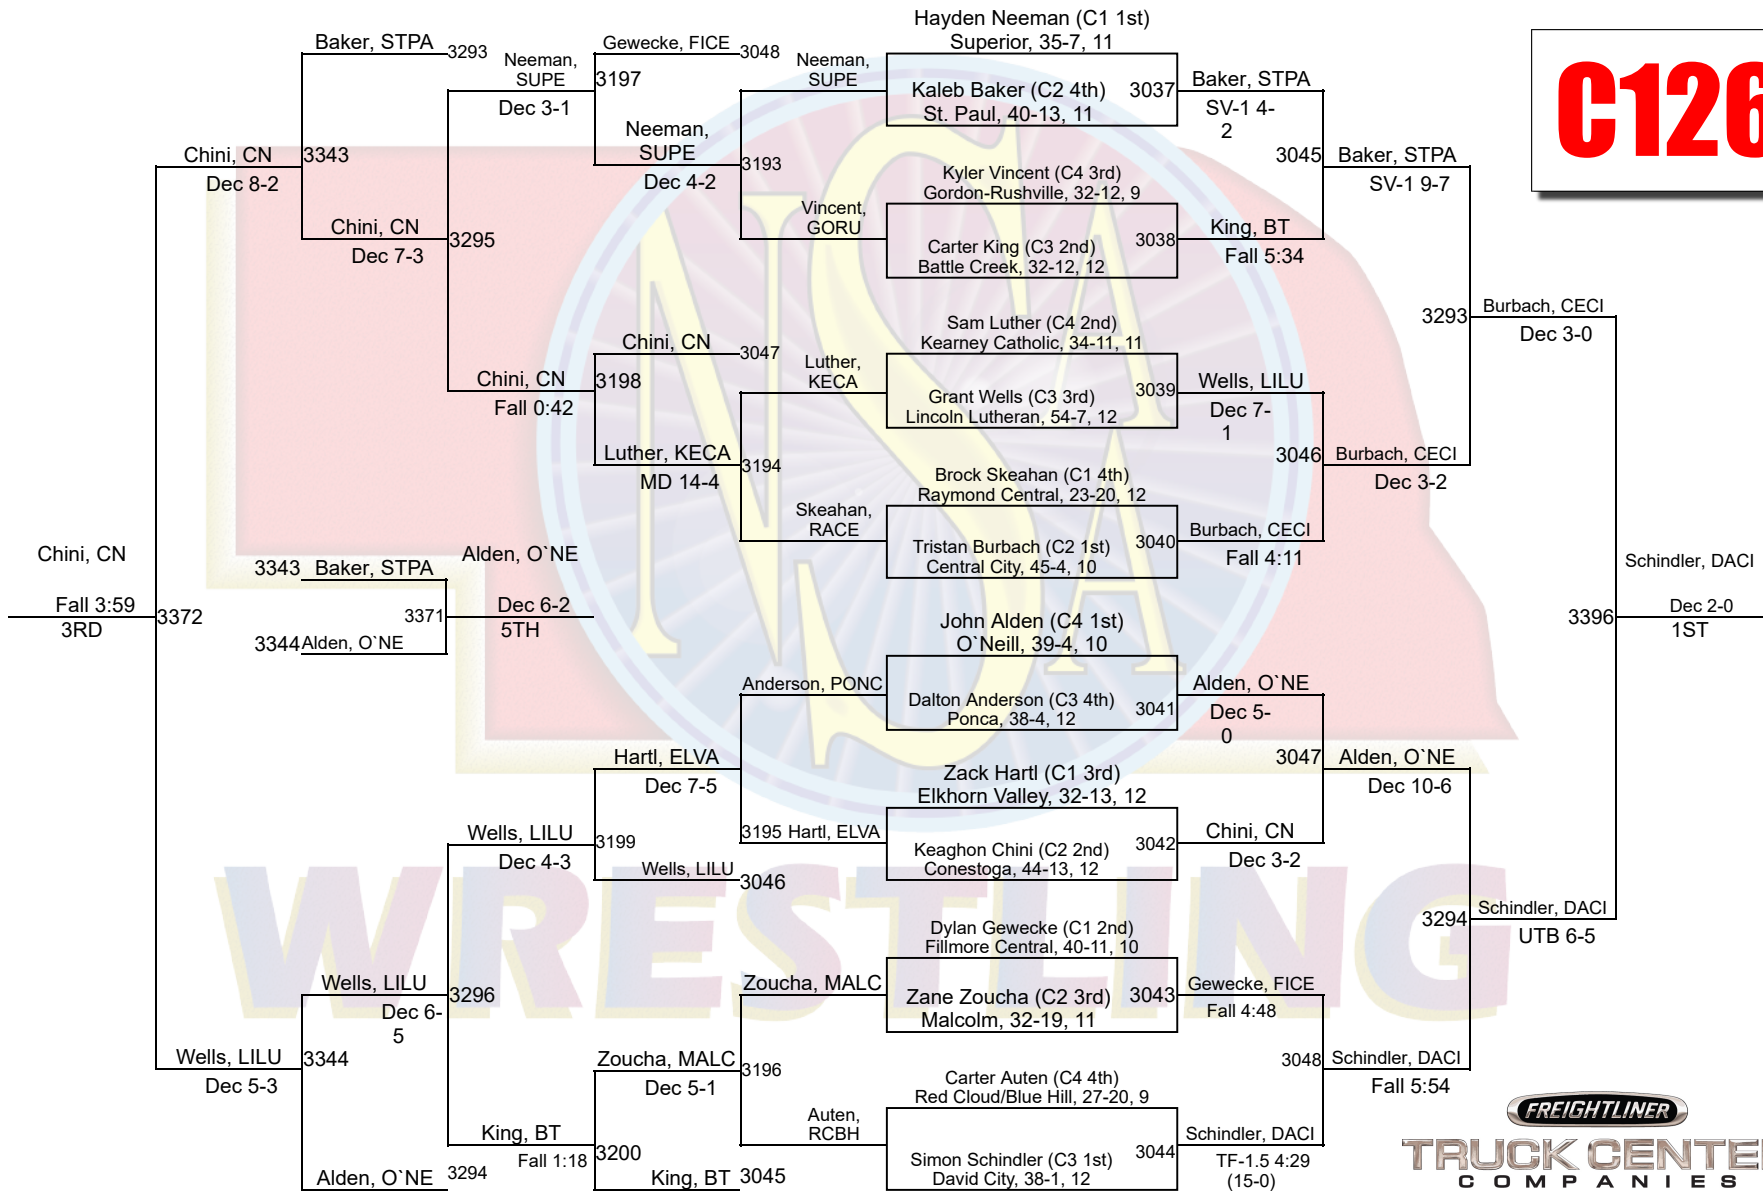

2022 NSAA State Championships