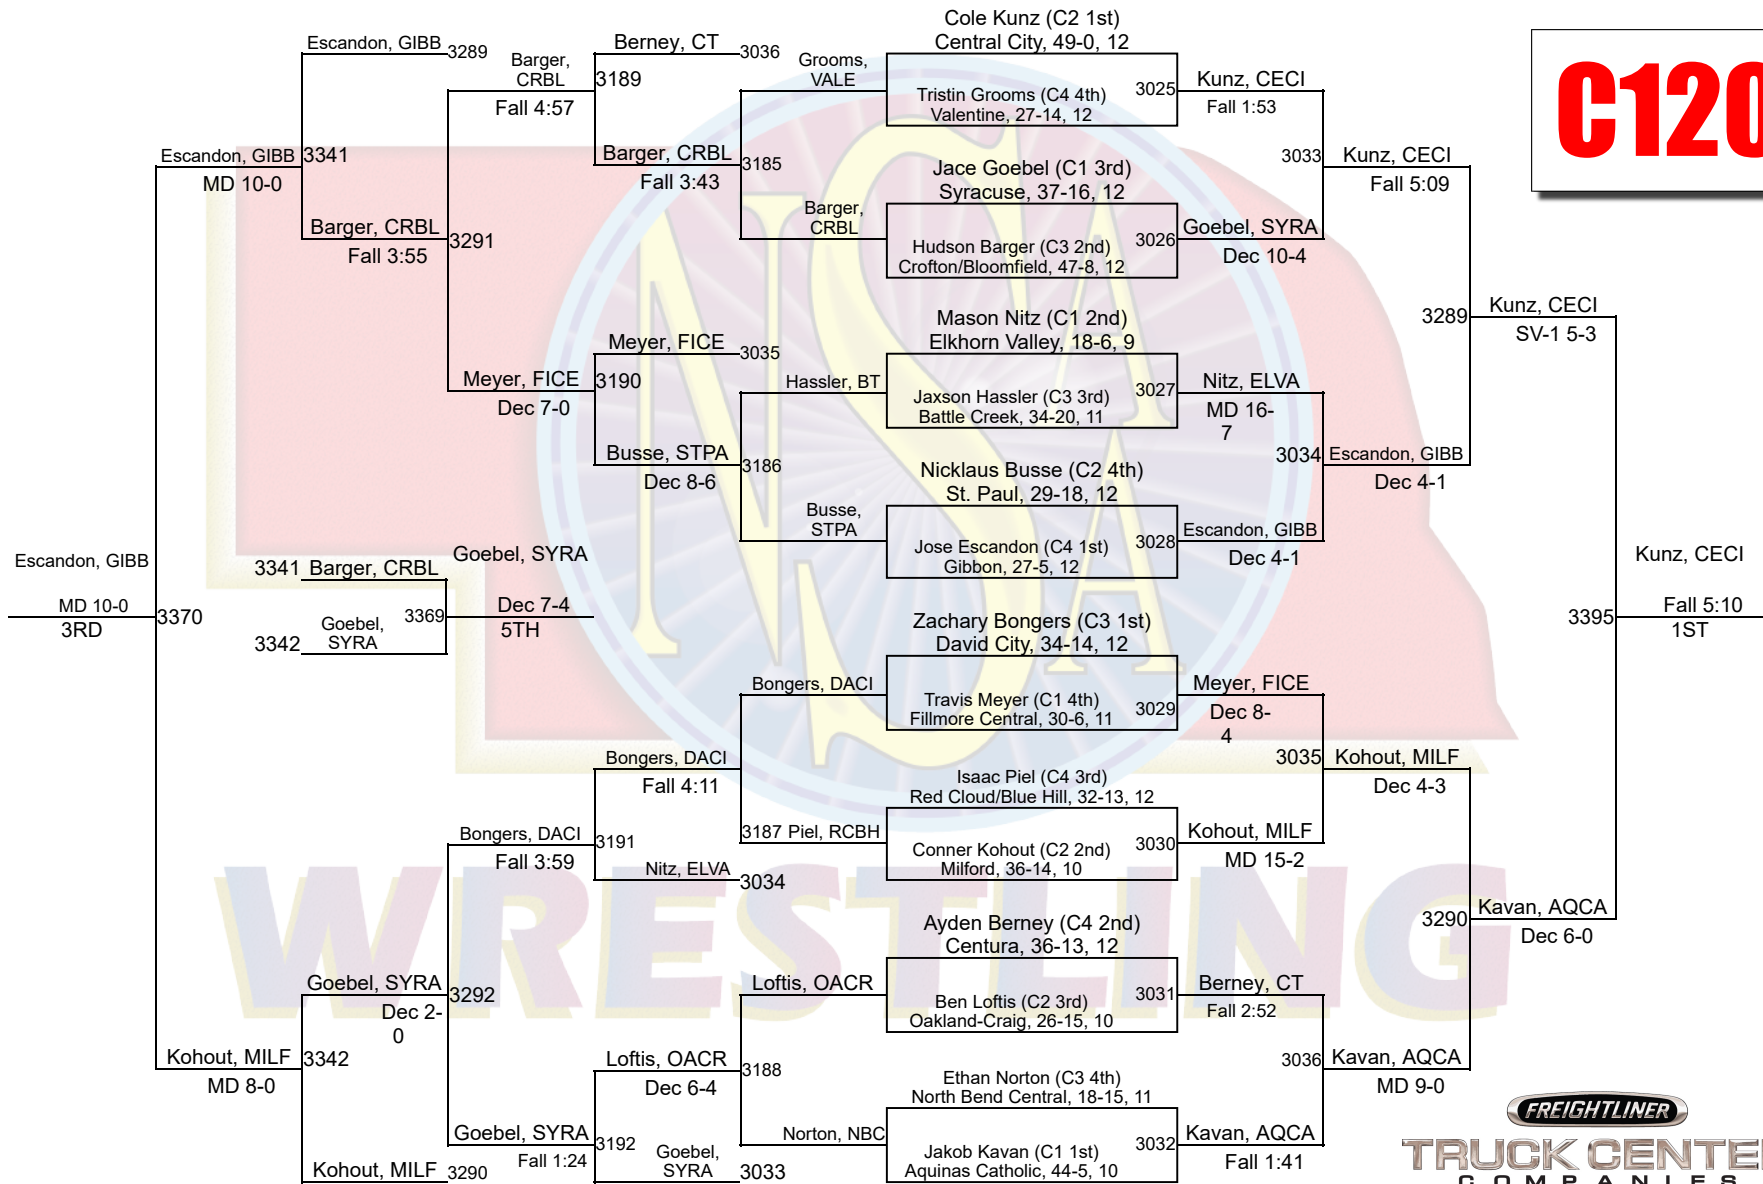

2022 NSAA State Championships

C120

WRESTLING