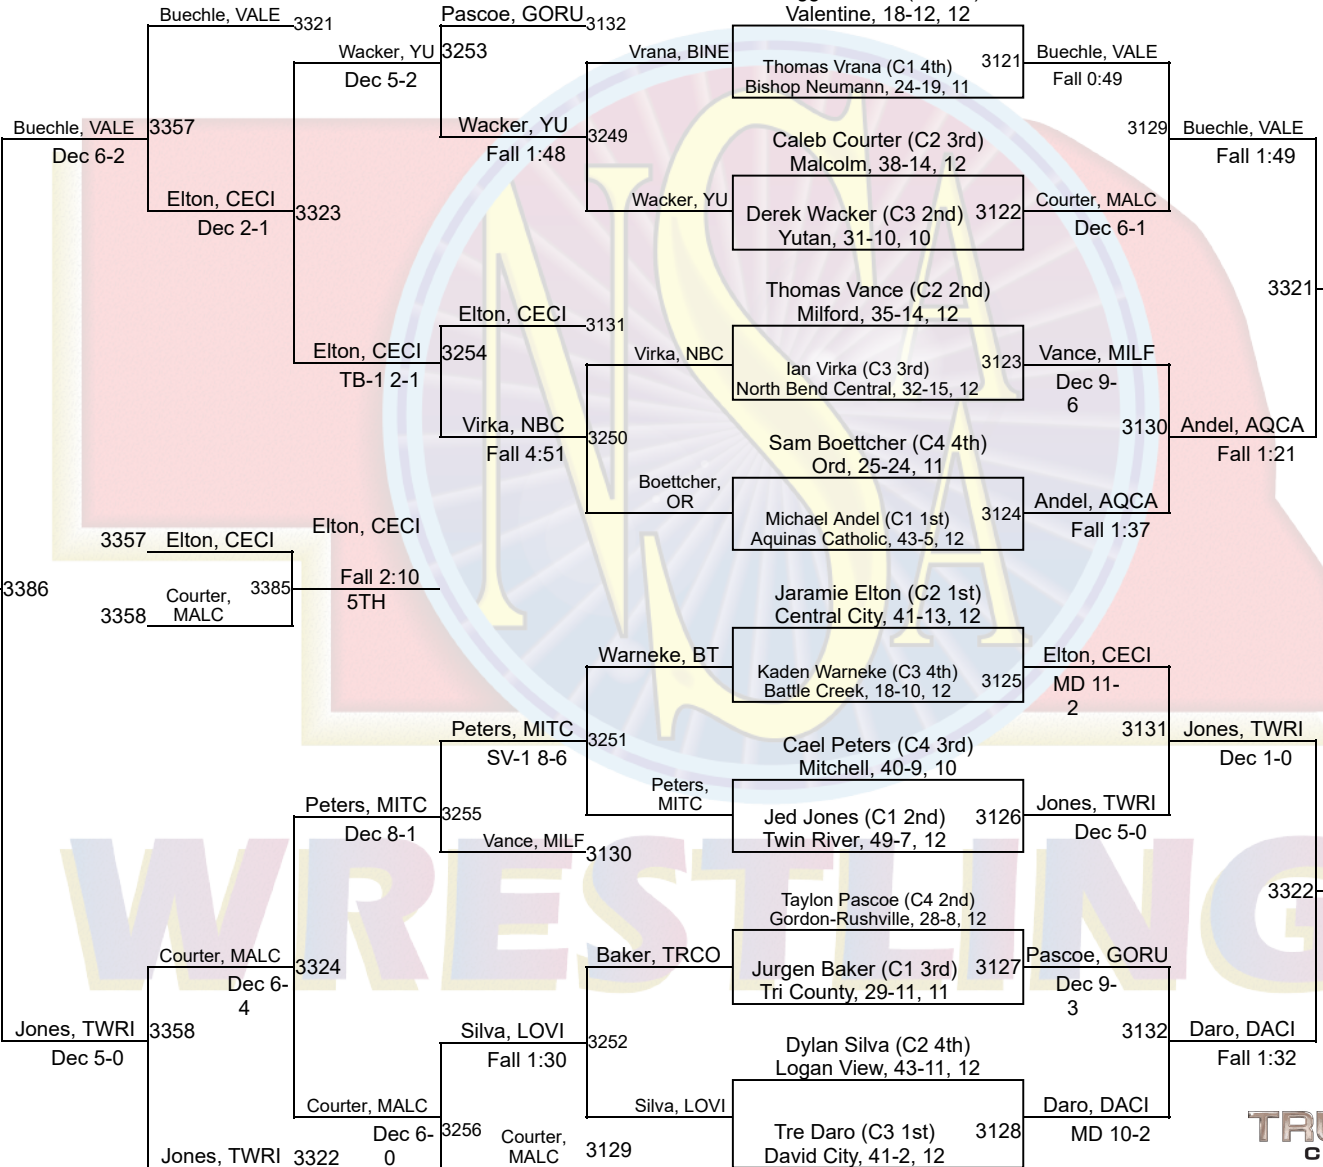

2022 NSAA State Championships

C182