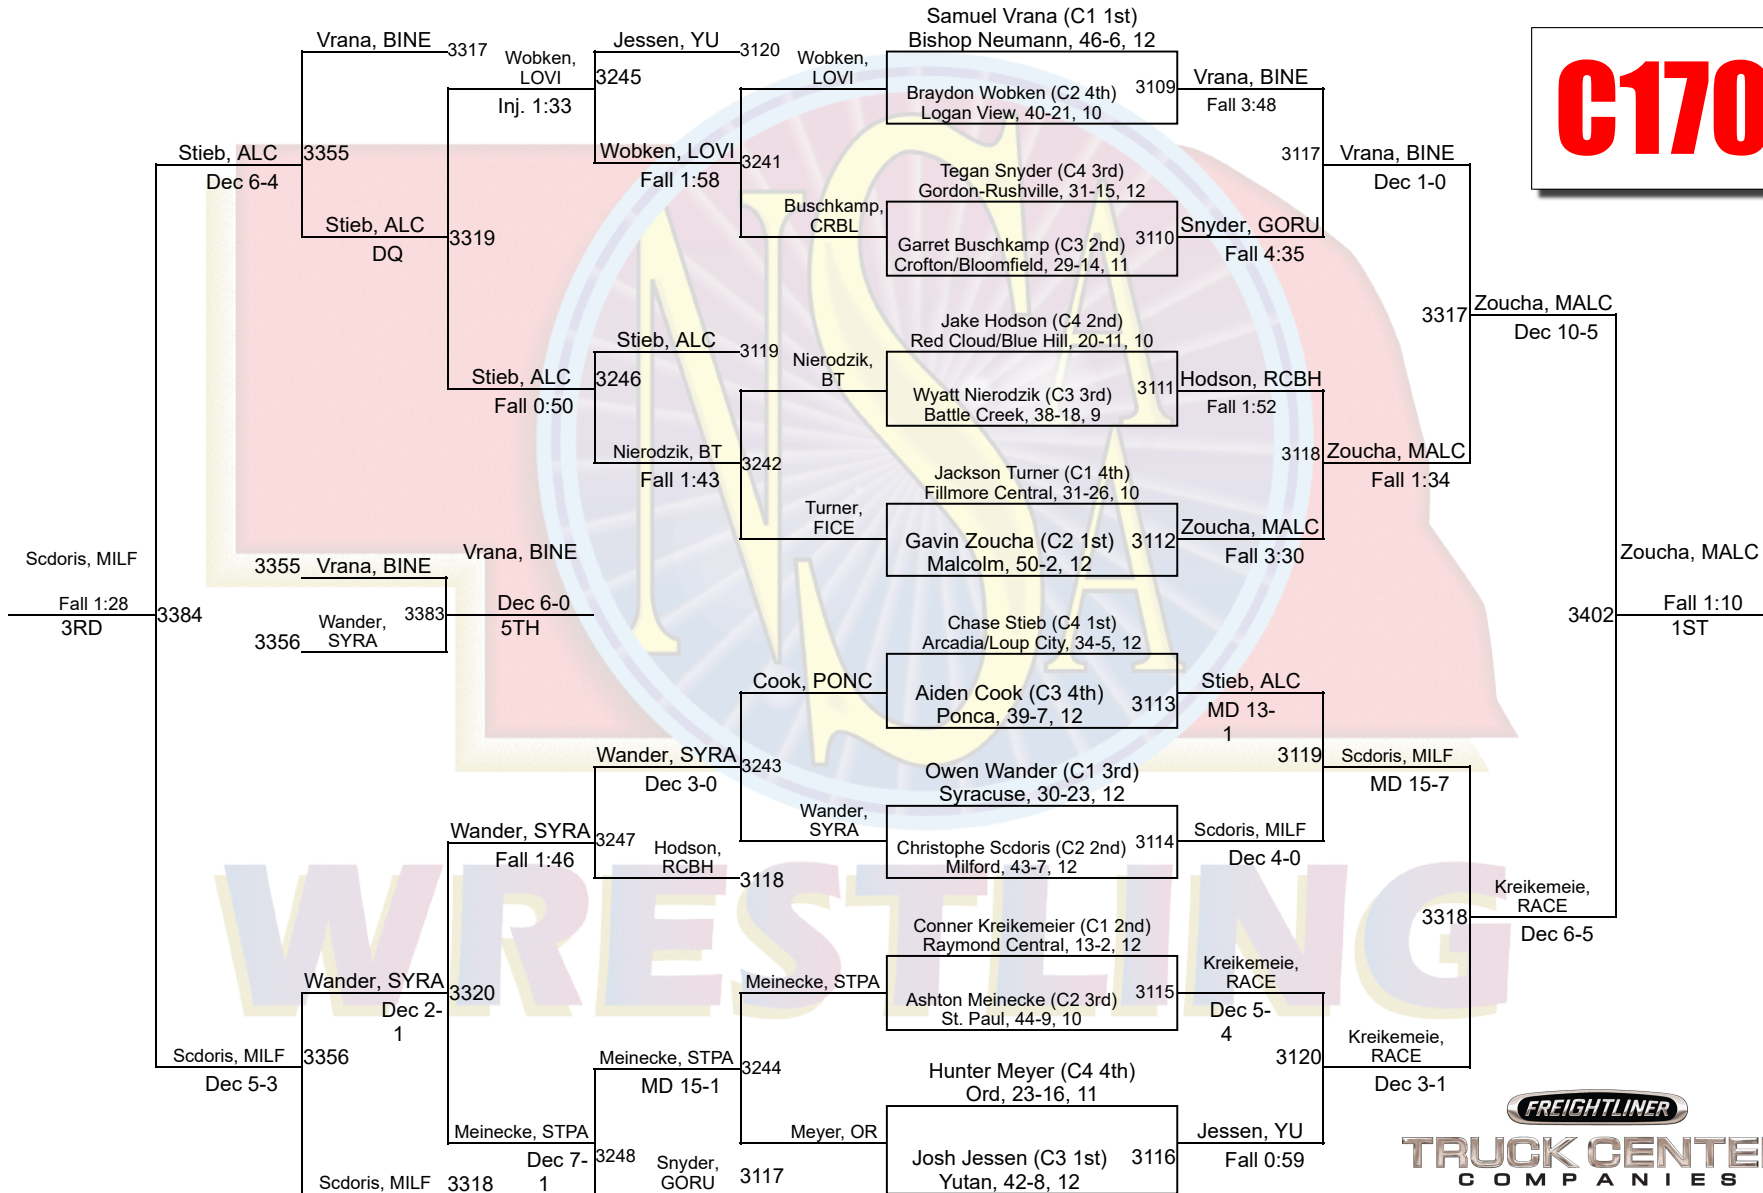

2022 NSAA State Championships

C170