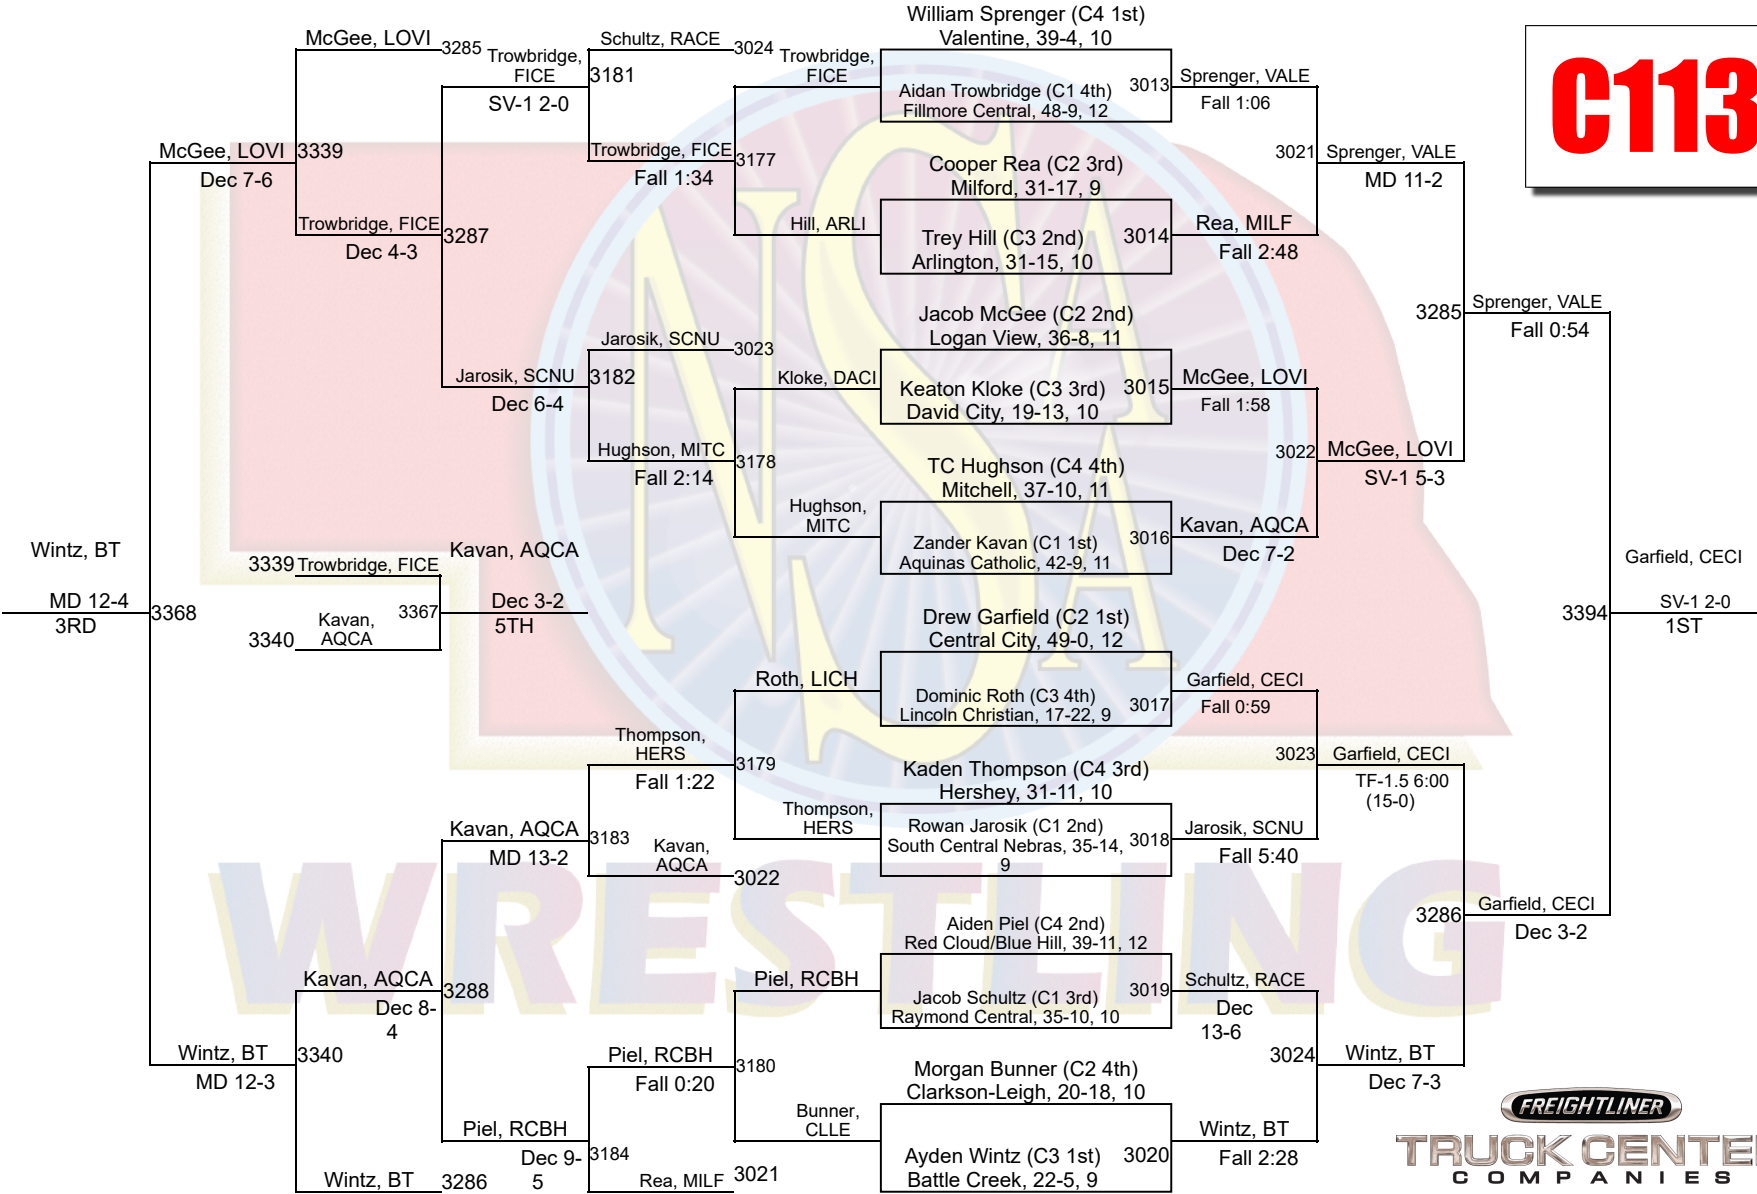

2022 NSAA State Championships

C113