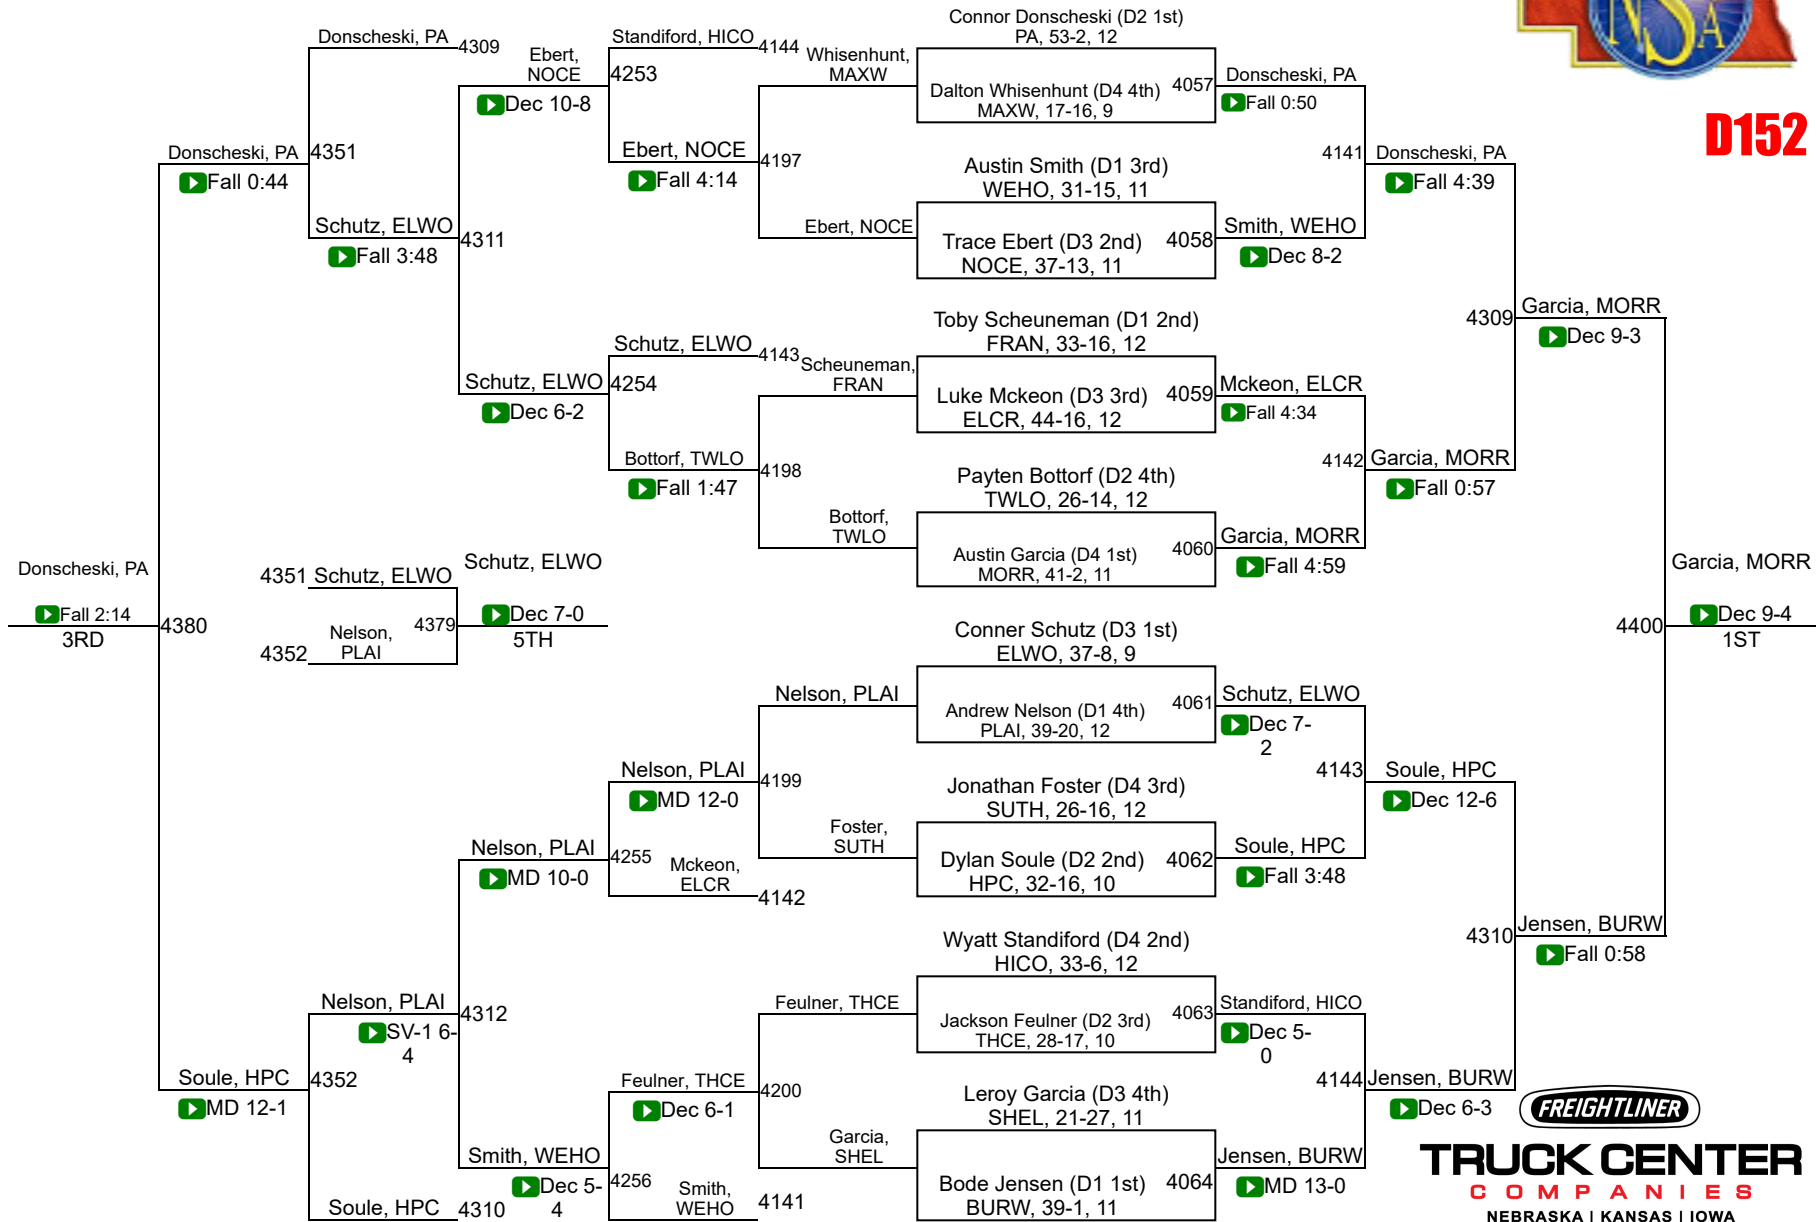

2018 NSAA Wrestling Championships

Final Team Scores

Class D

1	Burwell	124.0	40	Twin River	14.0
2	Elkhorn Valley	88.0	42	Elwood	11.0
3	Mullen	72.0	42	Franklin	11.0
4	Palmer	64.0	44	Alma	10.0
5	Oakland-Craig	63.0	45	Guardian Angels Cent Cath	9.0
6	Morrill	61.5	45	Randolph	9.0
7	East Butler	58.5	45	Weeping Water	9.0
8	Maxwell	57.0	48	Axtell	7.0
9	Winside	56.5	48	Hay Springs	7.0
10	Plainview	51.0	48	Palmyra	7.0
11	Kenesaw	50.0	51	Brd	6.0
12	Cambridge	47.5	51	Clearwater-Orchard	6.0
12	Pender	47.5	53	Sutherland	4.0
14	Amherst	44.0	54	Clarkson-Leigh	3.0
15	High Plains Community	43.0	54	Fullerton	3.0
16	Bayard	42.0	54	Southern	3.0
16	Elm Creek	42.0	57	Arapahoe	2.0
18	Ansley/Litchfield	38.0	57	Hitchcock County	2.0
19	Southwest	37.0	59	Meridian	1.0
20	Hemingford	36.0	59	Minatare	1.0
21	Archbishop Bergan	35.0	61	Elgin Public/Pope John	0.0
21	Howells-Dodge	35.0	61	Eustis-Farnam	0.0
23	Central Valley	31.0	61	Garden County	0.0
23	Neligh-Oakdale	31.0	61	Harvard	0.0
25	St. Mary`s	30.0	61	Hyannis	0.0
26	Thayer Central	26.0	61	Medicine Valley	0.0
27	Dundy County Stratton	25.0	61	North Platte St. Patrick`s	0.0
27	North Central	25.0	61	Scribner-Snyder	0.0
27	Pleasanton	25.0	61	Wilcox-Hildreth	0.0
30	Perkins County	24.0			
31	Twin Loup	23.0			
32	Overton	22.0			
33	Shelton	21.0			
34	Creighton	20.0			
34	South Loup	20.0			
34	West Holt	20.0			
37	Tri County	19.0			
38	Stapleton	17.0			
39	Friend	16.5			
40	Crawford	14.0			

D145

TRUCK CENTER
COMPANIES
NEBRASKA | KANSAS | IOWA

2018 NSAA Championships

D152

2018 NSAA Championships

D160

2018 NSAA Championships

D170

2018 NSAA Championships

D182

2018 NSAA Championships

D195

2018 NSAA Championships

D220

2018 NSAA Championships

D285