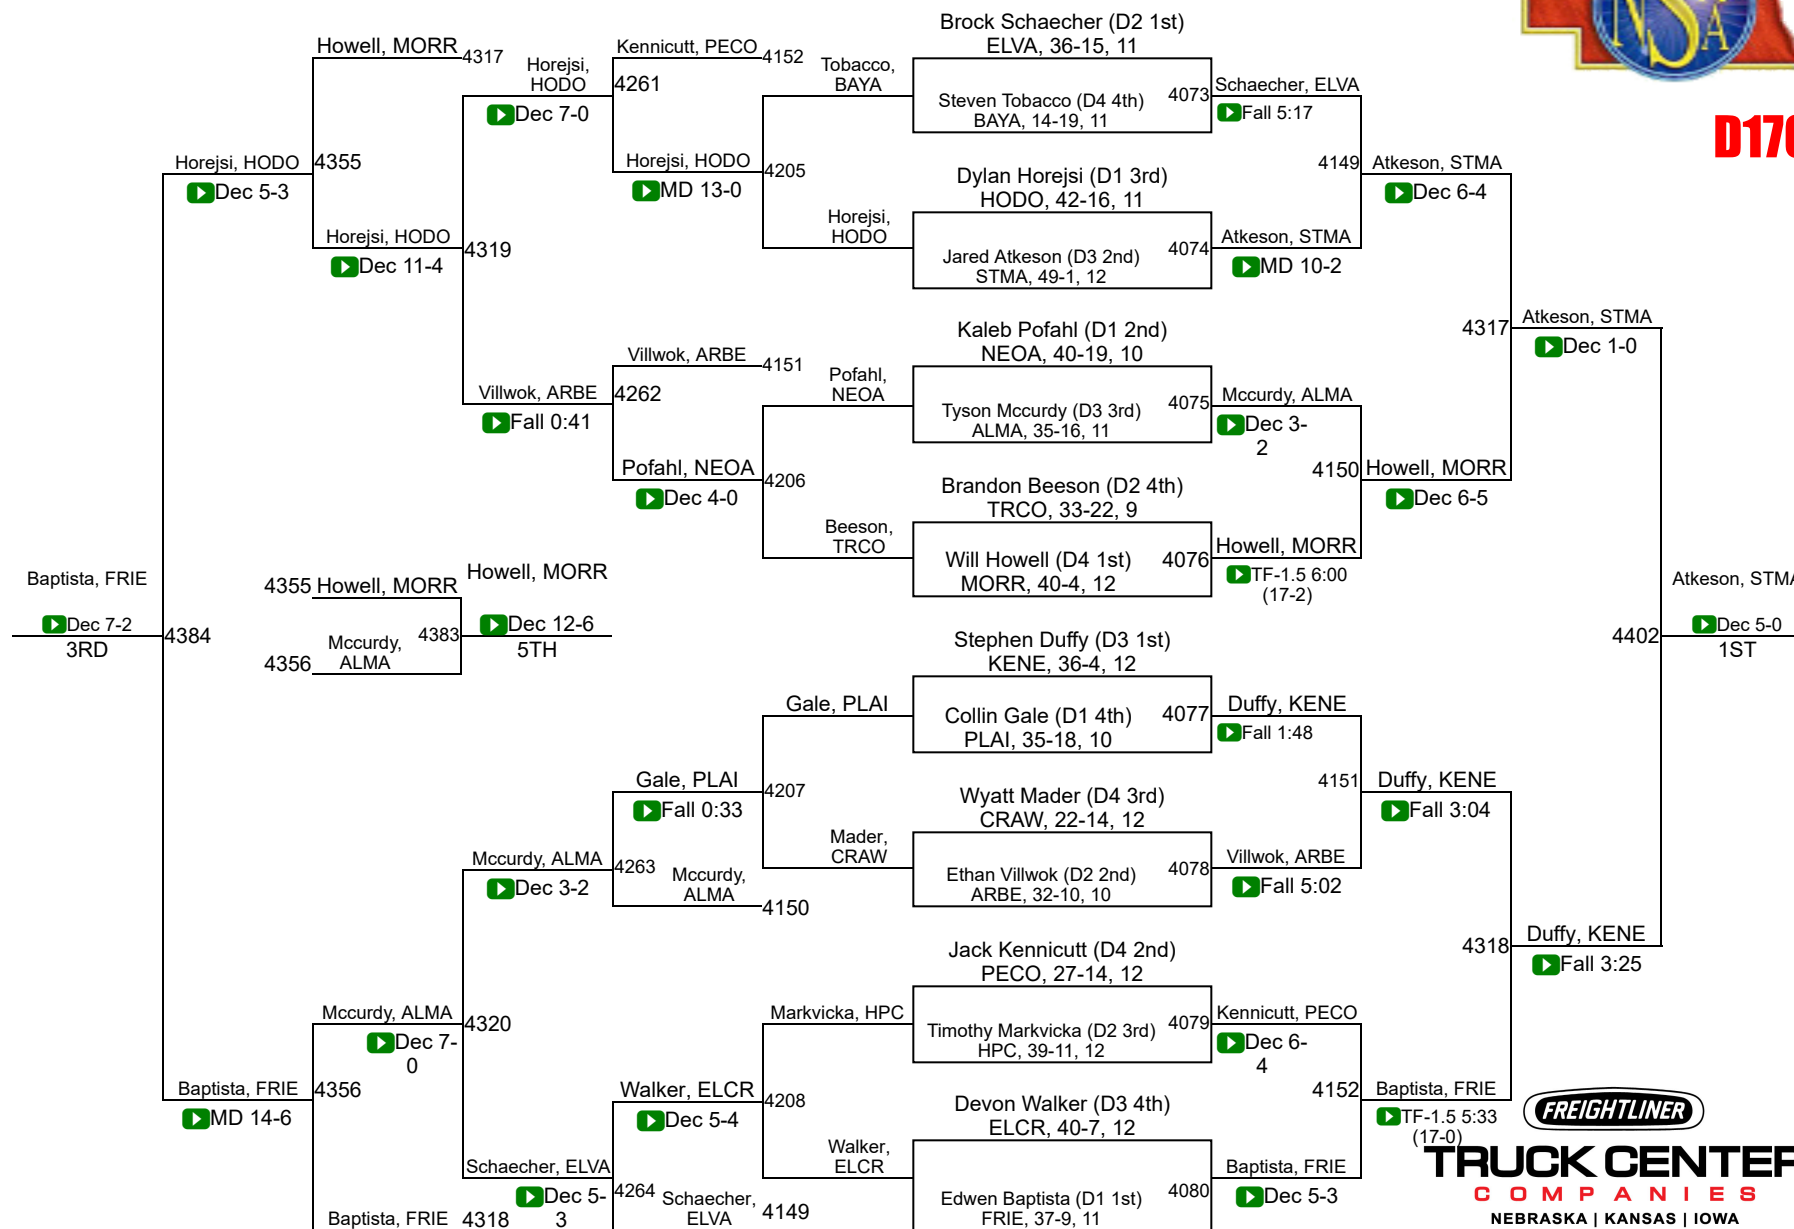

2018 NSAA Wrestling Championships

Final Team Scores

Class D

1	Burwell	124.0	40	Twin River	14.0
2	Elkhorn Valley	88.0	42	Elwood	11.0
3	Mullen	72.0	42	Franklin	11.0
4	Palmer	64.0	44	Alma	10.0
5	Oakland-Craig	63.0	45	Guardian Angels Cent Cath	9.0
6	Morrill	61.5	45	Randolph	9.0
7	East Butler	58.5	45	Weeping Water	9.0
8	Maxwell	57.0	48	Axtell	7.0
9	Winside	56.5	48	Hay Springs	7.0
10	Plainview	51.0	48	Palmyra	7.0
11	Kenesaw	50.0	51	Brd	6.0
12	Cambridge	47.5	51	Clearwater-Orchard	6.0
12	Pender	47.5	53	Sutherland	4.0
14	Amherst	44.0	54	Clarkson-Leigh	3.0
15	High Plains Community	43.0	54	Fullerton	3.0
16	Bayard	42.0	54	Southern	3.0
16	Elm Creek	42.0	57	Arapahoe	2.0
18	Ansley/Litchfield	38.0	57	Hitchcock County	2.0
19	Southwest	37.0	59	Meridian	1.0
20	Hemingford	36.0	59	Minatare	1.0
21	Archbishop Bergan	35.0	61	Elgin Public/Pope John	0.0
21	Howells-Dodge	35.0	61	Eustis-Farnam	0.0
23	Central Valley	31.0	61	Garden County	0.0
23	Neligh-Oakdale	31.0	61	Harvard	0.0
25	St. Mary`s	30.0	61	Hyannis	0.0
26	Thayer Central	26.0	61	Medicine Valley	0.0
27	Dundy County Stratton	25.0	61	North Platte St. Patrick`s	0.0
27	North Central	25.0	61	Scribner-Snyder	0.0
27	Pleasanton	25.0	61	Wilcox-Hildreth	0.0
30	Perkins County	24.0			
31	Twin Loup	23.0			
32	Overton	22.0			
33	Shelton	21.0			
34	Creighton	20.0			
34	South Loup	20.0			
34	West Holt	20.0			
37	Tri County	19.0			
38	Stapleton	17.0			
39	Friend	16.5			
40	Crawford	14.0			

D145

TRUCK CENTER
COMPANIES
NEBRASKA | KANSAS | IOWA

2018 NSAA Championships

D152

2018 NSAA Championships

D160

2018 NSAA Championships

D170

2018 NSAA Championships

D182

2018 NSAA Championships

D195

2018 NSAA Championships

D220

2018 NSAA Championships

D285