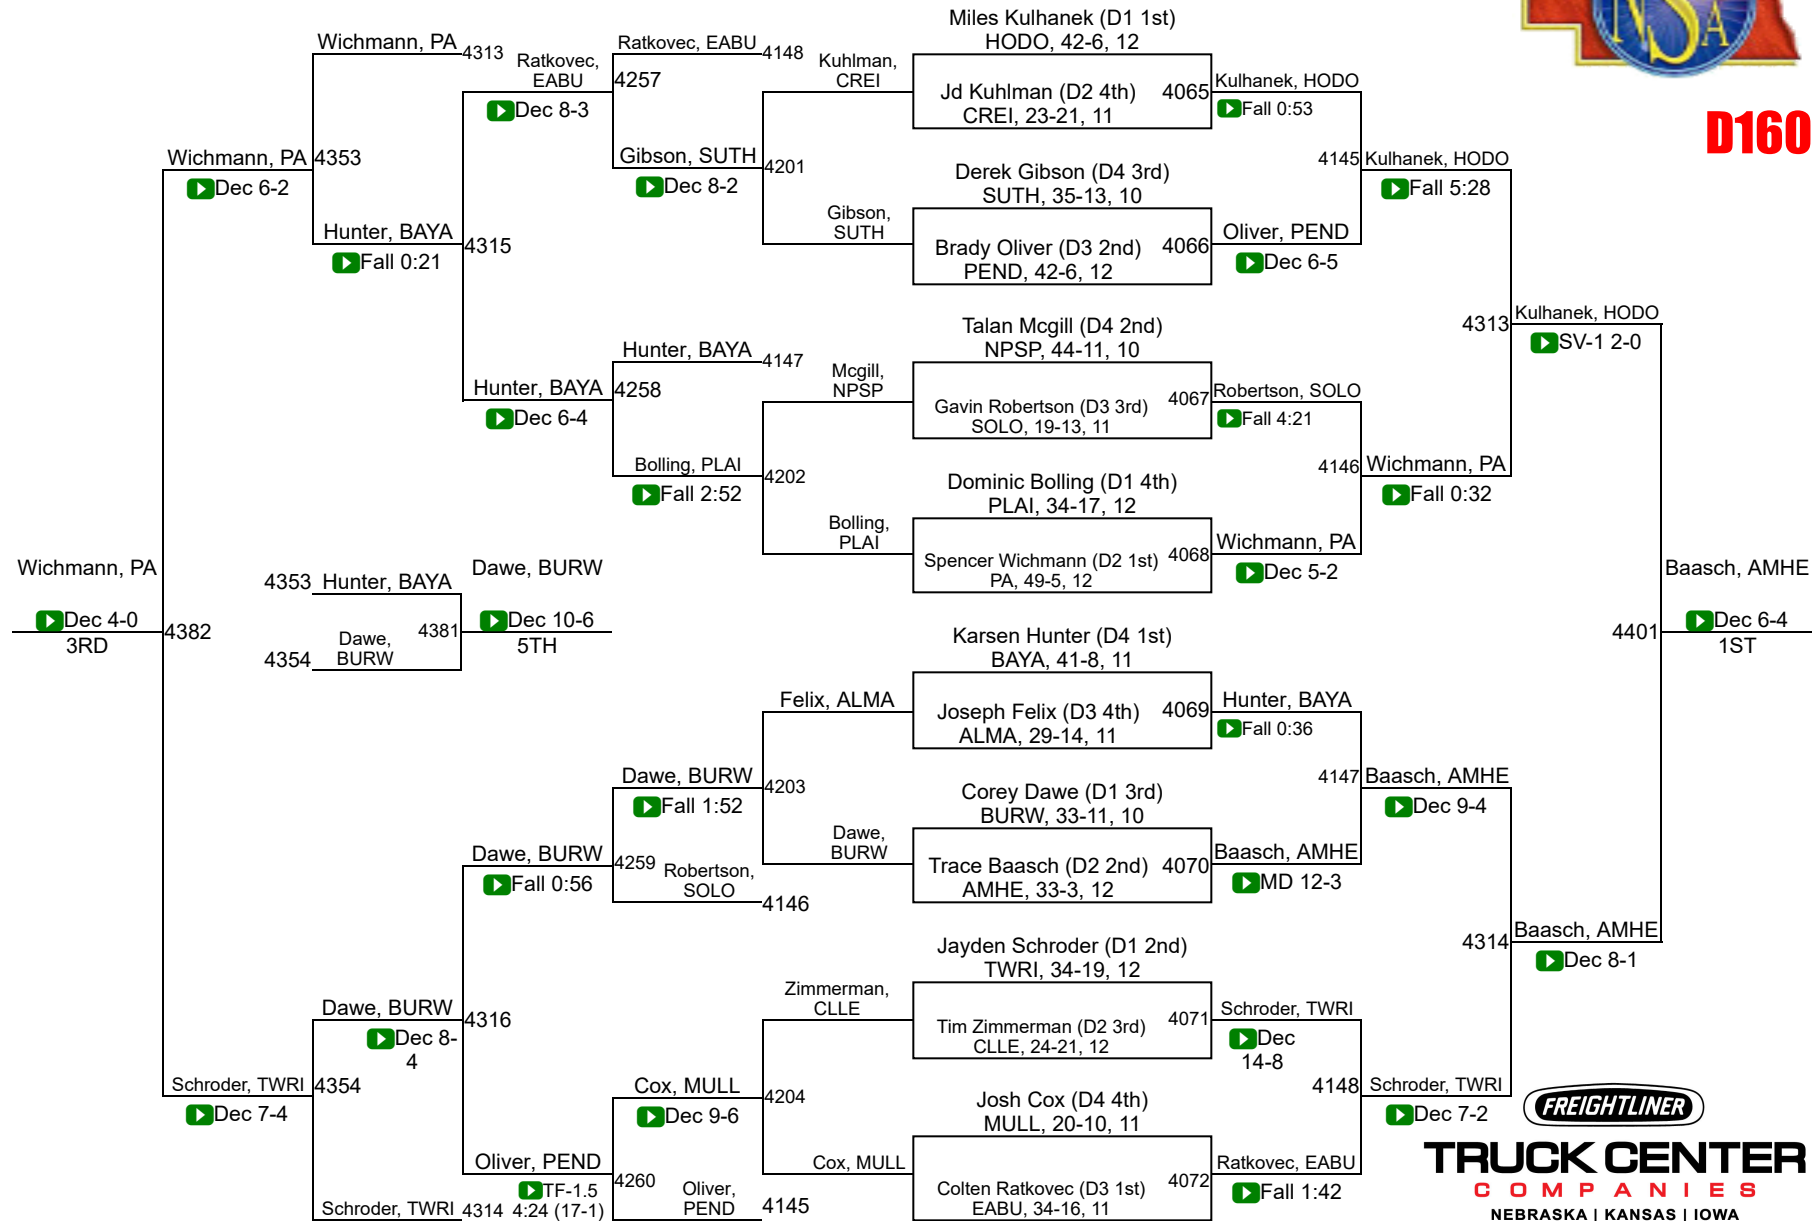

2018 NSAA Wrestling Championships

Final Team Scores

Class D

1	Burwell	124.0	40	Twin River	14.0
2	Elkhorn Valley	88.0	42	Elwood	11.0
3	Mullen	72.0	42	Franklin	11.0
4	Palmer	64.0	44	Alma	10.0
5	Oakland-Craig	63.0	45	Guardian Angels Cent Cath	9.0
6	Morrill	61.5	45	Randolph	9.0
7	East Butler	58.5	45	Weeping Water	9.0
8	Maxwell	57.0	48	Axtell	7.0
9	Winside	56.5	48	Hay Springs	7.0
10	Plainview	51.0	48	Palmyra	7.0
11	Kenesaw	50.0	51	Brd	6.0
12	Cambridge	47.5	51	Clearwater-Orchard	6.0
12	Pender	47.5	53	Sutherland	4.0
14	Amherst	44.0	54	Clarkson-Leigh	3.0
15	High Plains Community	43.0	54	Fullerton	3.0
16	Bayard	42.0	54	Southern	3.0
16	Elm Creek	42.0	57	Arapahoe	2.0
18	Ansley/Litchfield	38.0	57	Hitchcock County	2.0
19	Southwest	37.0	59	Meridian	1.0
20	Hemingford	36.0	59	Minatare	1.0
21	Archbishop Bergan	35.0	61	Elgin Public/Pope John	0.0
21	Howells-Dodge	35.0	61	Eustis-Farnam	0.0
23	Central Valley	31.0	61	Garden County	0.0
23	Neligh-Oakdale	31.0	61	Harvard	0.0
25	St. Mary`s	30.0	61	Hyannis	0.0
26	Thayer Central	26.0	61	Medicine Valley	0.0
27	Dundy County Stratton	25.0	61	North Platte St. Patrick`s	0.0
27	North Central	25.0	61	Scribner-Snyder	0.0
27	Pleasanton	25.0	61	Wilcox-Hildreth	0.0
30	Perkins County	24.0			
31	Twin Loup	23.0			
32	Overton	22.0			
33	Shelton	21.0			
34	Creighton	20.0			
34	South Loup	20.0			
34	West Holt	20.0			
37	Tri County	19.0			
38	Stapleton	17.0			
39	Friend	16.5			
40	Crawford	14.0			

D145

TRUCK CENTER
COMPANIES
NEBRASKA | KANSAS | IOWA

2018 NSAA Championships

D152

2018 NSAA Championships

D160

2018 NSAA Championships

D170

2018 NSAA Championships

D182

2018 NSAA Championships

D195

2018 NSAA Championships

D220

2018 NSAA Championships

D285