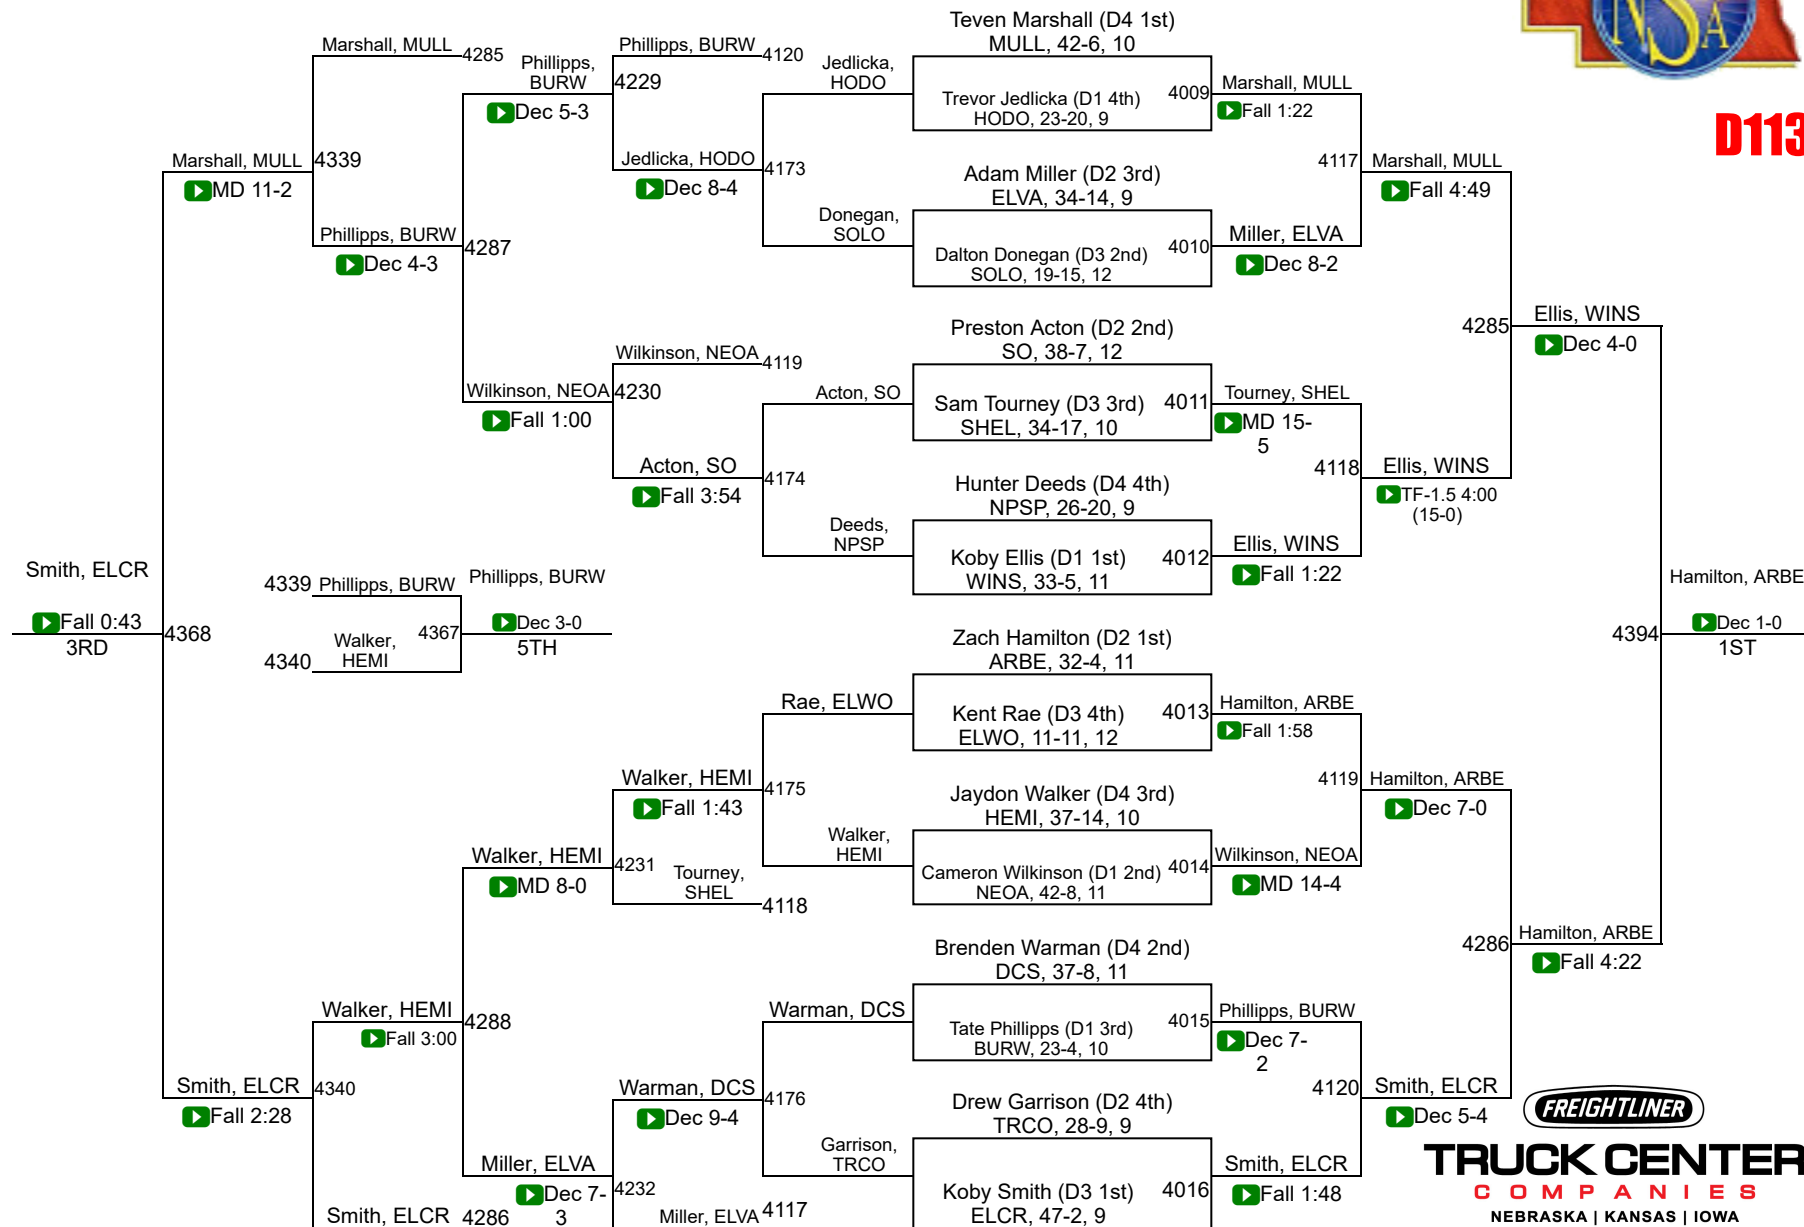

2018 NSAA Wrestling Championships

Final Team Scores

Class D

1	Burwell	124.0	40	Twin River	14.0
2	Elkhorn Valley	88.0	42	Elwood	11.0
3	Mullen	72.0	42	Franklin	11.0
4	Palmer	64.0	44	Alma	10.0
5	Oakland-Craig	63.0	45	Guardian Angels Cent Cath	9.0
6	Morrill	61.5	45	Randolph	9.0
7	East Butler	58.5	45	Weeping Water	9.0
8	Maxwell	57.0	48	Axtell	7.0
9	Winside	56.5	48	Hay Springs	7.0
10	Plainview	51.0	48	Palmyra	7.0
11	Kenesaw	50.0	51	Brd	6.0
12	Cambridge	47.5	51	Clearwater-Orchard	6.0
12	Pender	47.5	53	Sutherland	4.0
14	Amherst	44.0	54	Clarkson-Leigh	3.0
15	High Plains Community	43.0	54	Fullerton	3.0
16	Bayard	42.0	54	Southern	3.0
16	Elm Creek	42.0	57	Arapahoe	2.0
18	Ansley/Litchfield	38.0	57	Hitchcock County	2.0
19	Southwest	37.0	59	Meridian	1.0
20	Hemingford	36.0	59	Minatare	1.0
21	Archbishop Bergan	35.0	61	Elgin Public/Pope John	0.0
21	Howells-Dodge	35.0	61	Eustis-Farnam	0.0
23	Central Valley	31.0	61	Garden County	0.0
23	Neligh-Oakdale	31.0	61	Harvard	0.0
25	St. Mary`s	30.0	61	Hyannis	0.0
26	Thayer Central	26.0	61	Medicine Valley	0.0
27	Dundy County Stratton	25.0	61	North Platte St. Patrick`s	0.0
27	North Central	25.0	61	Scribner-Snyder	0.0
27	Pleasanton	25.0	61	Wilcox-Hildreth	0.0
30	Perkins County	24.0			
31	Twin Loup	23.0			
32	Overton	22.0			
33	Shelton	21.0			
34	Creighton	20.0			
34	South Loup	20.0			
34	West Holt	20.0			
37	Tri County	19.0			
38	Stapleton	17.0			
39	Friend	16.5			
40	Crawford	14.0			

2018 NSAA Championships

D106

2018 NSAA Championships

D113

2018 NSAA Championships

D120

TRUCK CENTER
COMPANIES
NEBRASKA | KANSAS | IOWA

2018 NSAA Championships