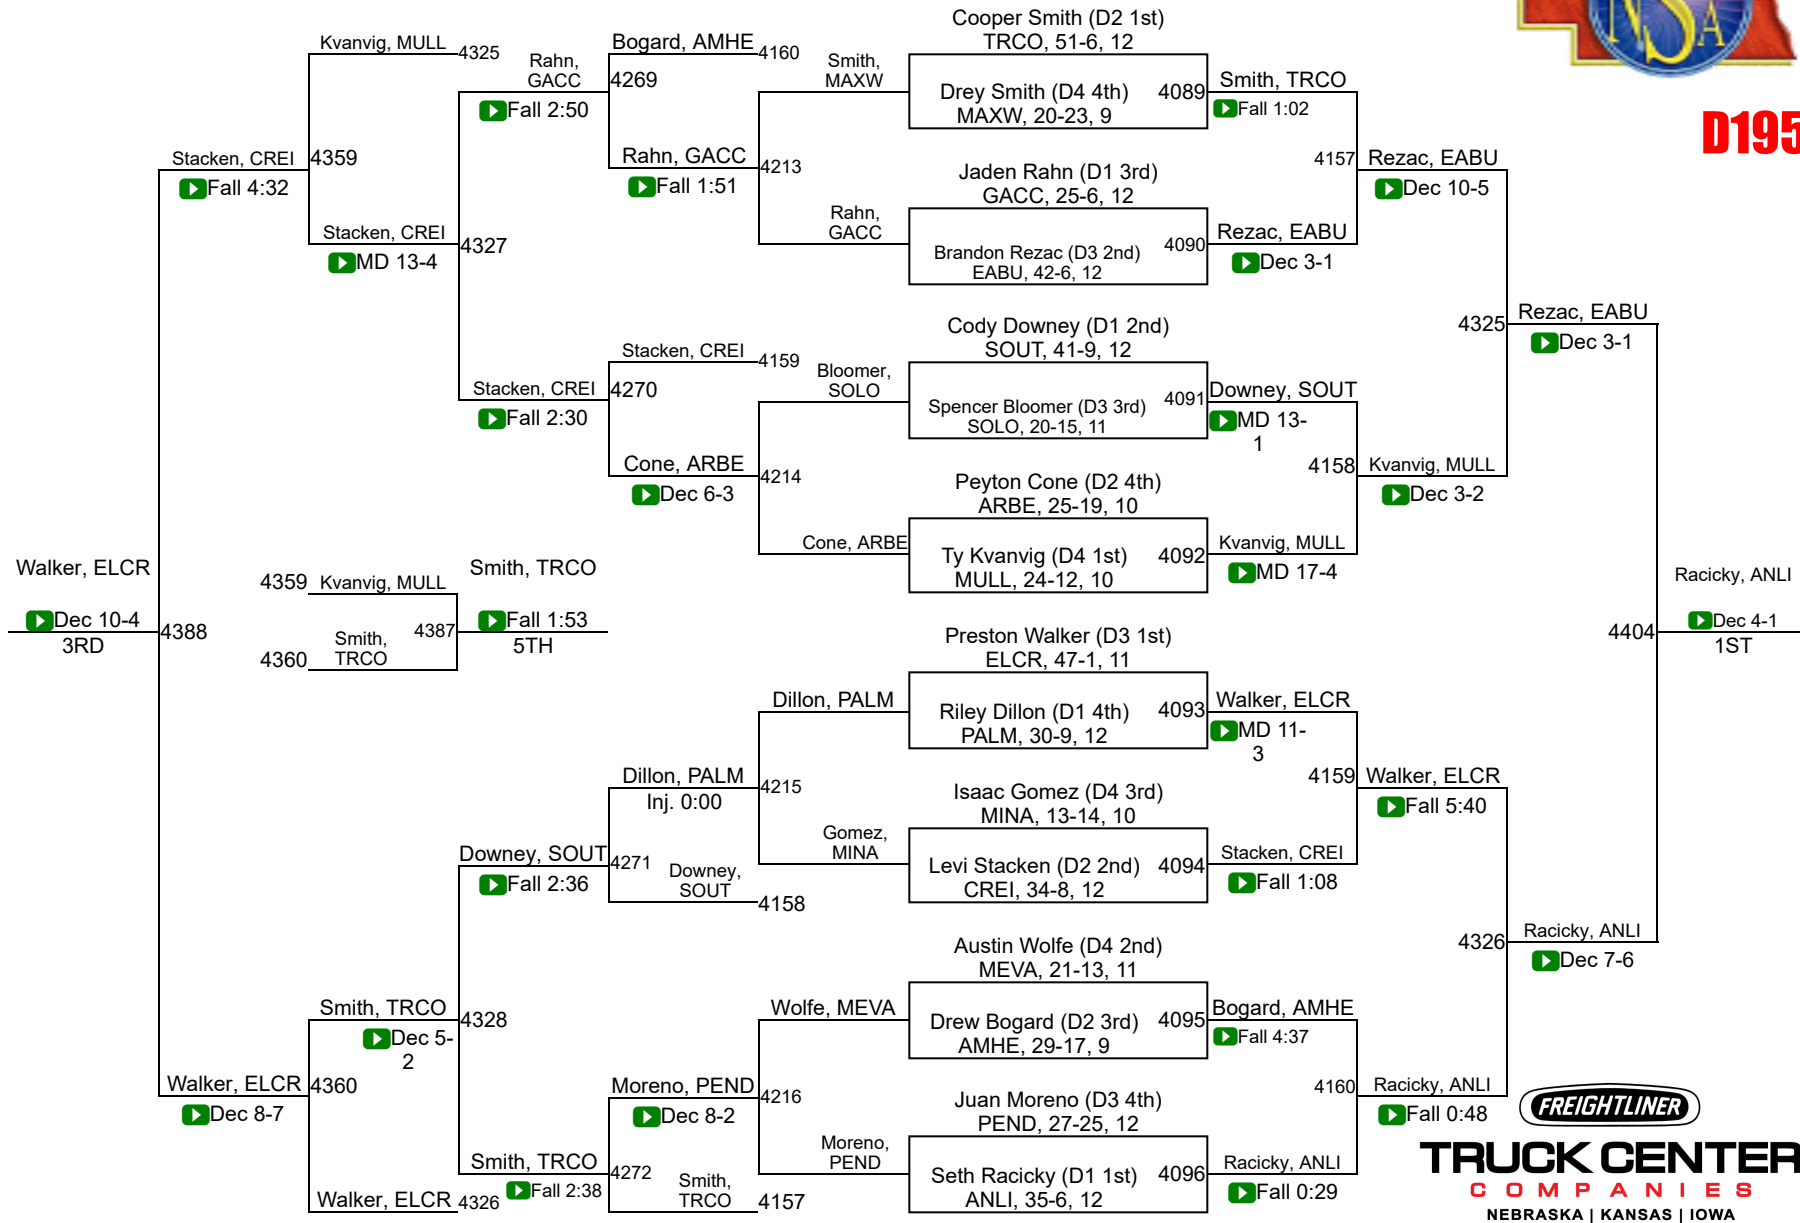

2018 NSAA Wrestling Championships

Final Team Scores

Class D

1	Burwell	124.0	40	Twin River	14.0
2	Elkhorn Valley	88.0	42	Elwood	11.0
3	Mullen	72.0	42	Franklin	11.0
4	Palmer	64.0	44	Alma	10.0
5	Oakland-Craig	63.0	45	Guardian Angels Cent Cath	9.0
6	Morrill	61.5	45	Randolph	9.0
7	East Butler	58.5	45	Weeping Water	9.0
8	Maxwell	57.0	48	Axtell	7.0
9	Winside	56.5	48	Hay Springs	7.0
10	Plainview	51.0	48	Palmyra	7.0
11	Kenesaw	50.0	51	Brd	6.0
12	Cambridge	47.5	51	Clearwater-Orchard	6.0
12	Pender	47.5	53	Sutherland	4.0
14	Amherst	44.0	54	Clarkson-Leigh	3.0
15	High Plains Community	43.0	54	Fullerton	3.0
16	Bayard	42.0	54	Southern	3.0
16	Elm Creek	42.0	57	Arapahoe	2.0
18	Ansley/Litchfield	38.0	57	Hitchcock County	2.0
19	Southwest	37.0	59	Meridian	1.0
20	Hemingford	36.0	59	Minatare	1.0
21	Archbishop Bergan	35.0	61	Elgin Public/Pope John	0.0
21	Howells-Dodge	35.0	61	Eustis-Farnam	0.0
23	Central Valley	31.0	61	Garden County	0.0
23	Neligh-Oakdale	31.0	61	Harvard	0.0
25	St. Mary`s	30.0	61	Hyannis	0.0
26	Thayer Central	26.0	61	Medicine Valley	0.0
27	Dundy County Stratton	25.0	61	North Platte St. Patrick`s	0.0
27	North Central	25.0	61	Scribner-Snyder	0.0
27	Pleasanton	25.0	61	Wilcox-Hildreth	0.0
30	Perkins County	24.0			
31	Twin Loup	23.0			
32	Overton	22.0			
33	Shelton	21.0			
34	Creighton	20.0			
34	South Loup	20.0			
34	West Holt	20.0			
37	Tri County	19.0			
38	Stapleton	17.0			
39	Friend	16.5			
40	Crawford	14.0			

2018 NSAA Championships

D182

2018 NSAA Championships

D195

2018 NSAA Championships

D220

2018 NSAA Championships

D285