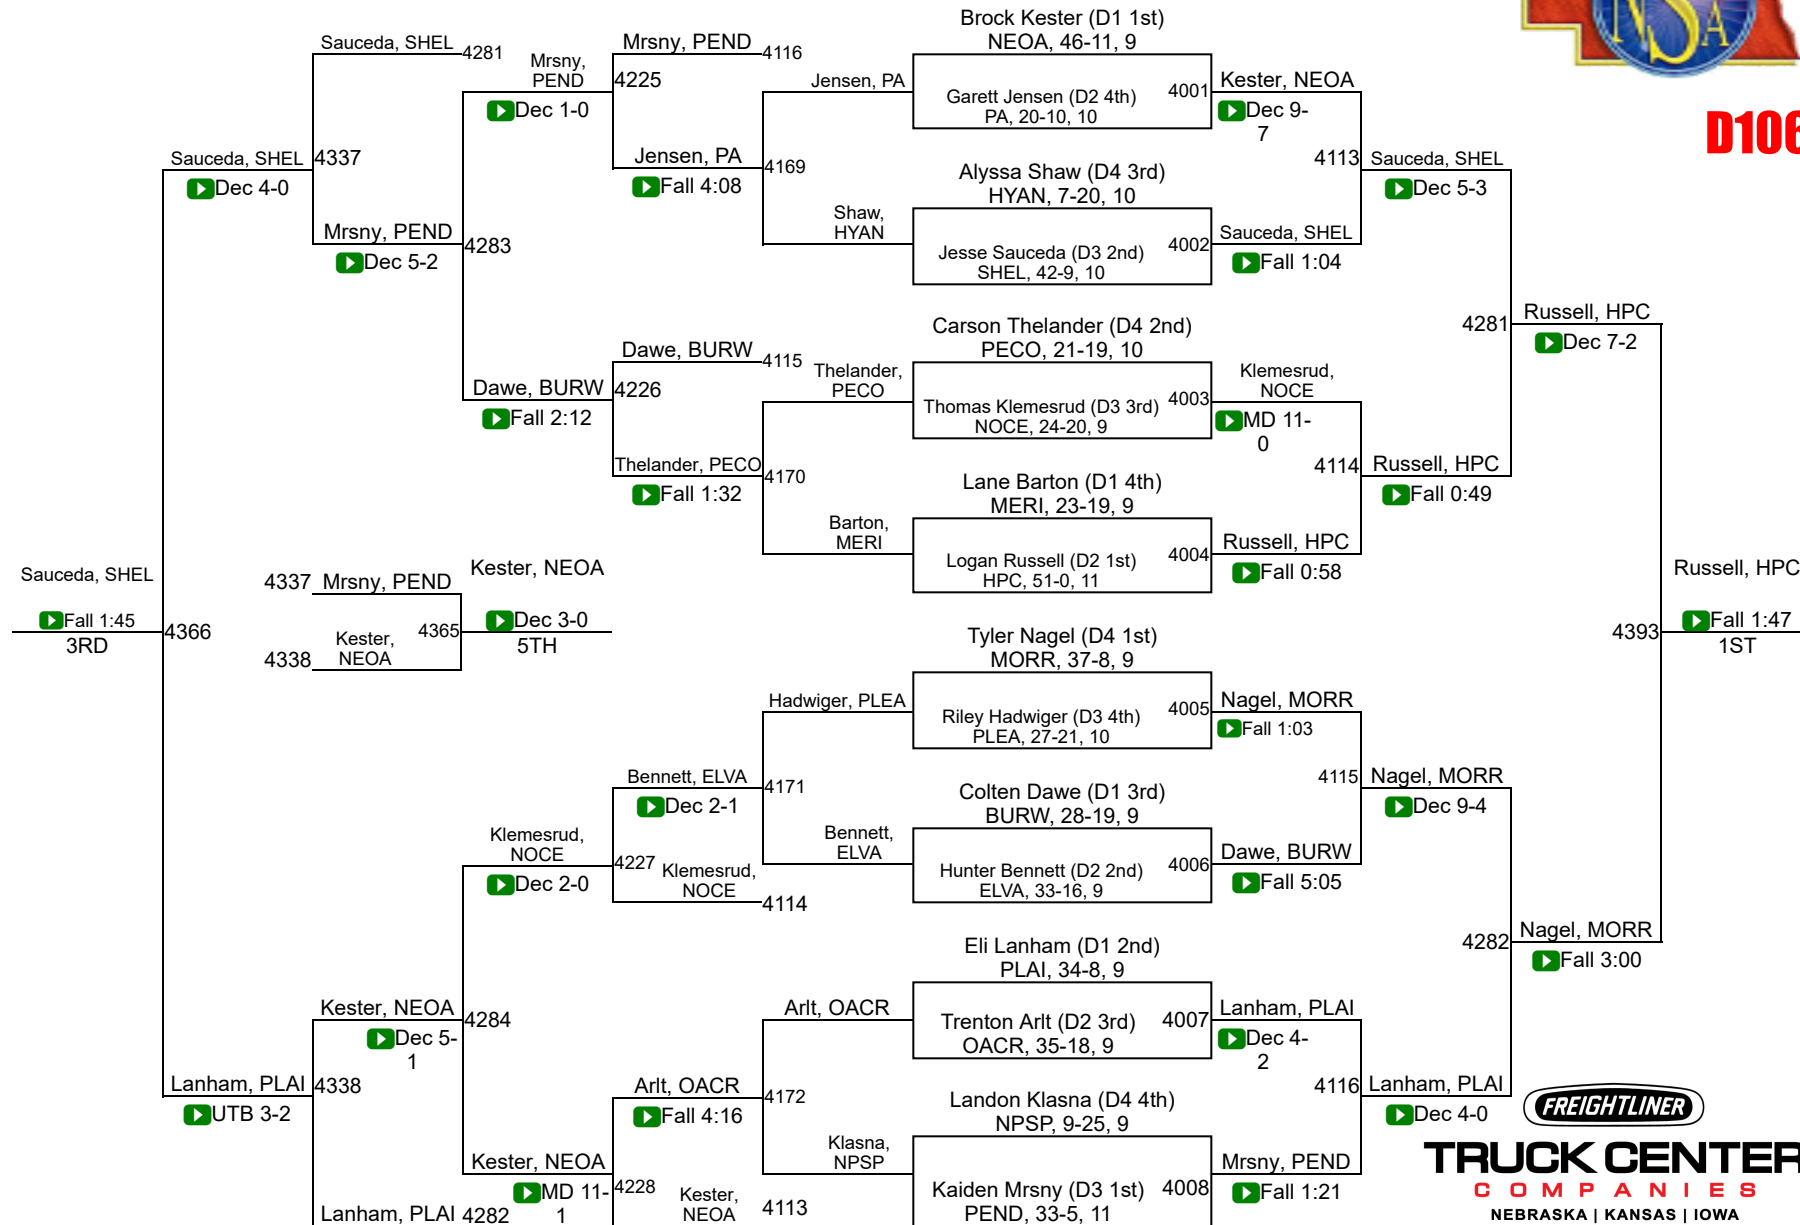

2018 NSAA Wrestling Championships

Final Team Scores

Class D

1	Burwell	124.0	40	Twin River	14.0
2	Elkhorn Valley	88.0	42	Elwood	11.0
3	Mullen	72.0	42	Franklin	11.0
4	Palmer	64.0	44	Alma	10.0
5	Oakland-Craig	63.0	45	Guardian Angels Cent Cath	9.0
6	Morrill	61.5	45	Randolph	9.0
7	East Butler	58.5	45	Weeping Water	9.0
8	Maxwell	57.0	48	Axtell	7.0
9	Winside	56.5	48	Hay Springs	7.0
10	Plainview	51.0	48	Palmyra	7.0
11	Kenesaw	50.0	51	Brd	6.0
12	Cambridge	47.5	51	Clearwater-Orchard	6.0
12	Pender	47.5	53	Sutherland	4.0
14	Amherst	44.0	54	Clarkson-Leigh	3.0
15	High Plains Community	43.0	54	Fullerton	3.0
16	Bayard	42.0	54	Southern	3.0
16	Elm Creek	42.0	57	Arapahoe	2.0
18	Ansley/Litchfield	38.0	57	Hitchcock County	2.0
19	Southwest	37.0	59	Meridian	1.0
20	Hemingford	36.0	59	Minatare	1.0
21	Archbishop Bergan	35.0	61	Elgin Public/Pope John	0.0
21	Howells-Dodge	35.0	61	Eustis-Farnam	0.0
23	Central Valley	31.0	61	Garden County	0.0
23	Neligh-Oakdale	31.0	61	Harvard	0.0
25	St. Mary`s	30.0	61	Hyannis	0.0
26	Thayer Central	26.0	61	Medicine Valley	0.0
27	Dundy County Stratton	25.0	61	North Platte St. Patrick`s	0.0
27	North Central	25.0	61	Scribner-Snyder	0.0
27	Pleasanton	25.0	61	Wilcox-Hildreth	0.0
30	Perkins County	24.0			
31	Twin Loup	23.0			
32	Overton	22.0			
33	Shelton	21.0			
34	Creighton	20.0			
34	South Loup	20.0			
34	West Holt	20.0			
37	Tri County	19.0			
38	Stapleton	17.0			
39	Friend	16.5			
40	Crawford	14.0			

2018 NSAA Championships

D106

2018 NSAA Championships

D113

2018 NSAA Championships

D120

TRUCK CENTER
COMPANIES
NEBRASKA | KANSAS | IOWA

2018 NSAA Championships