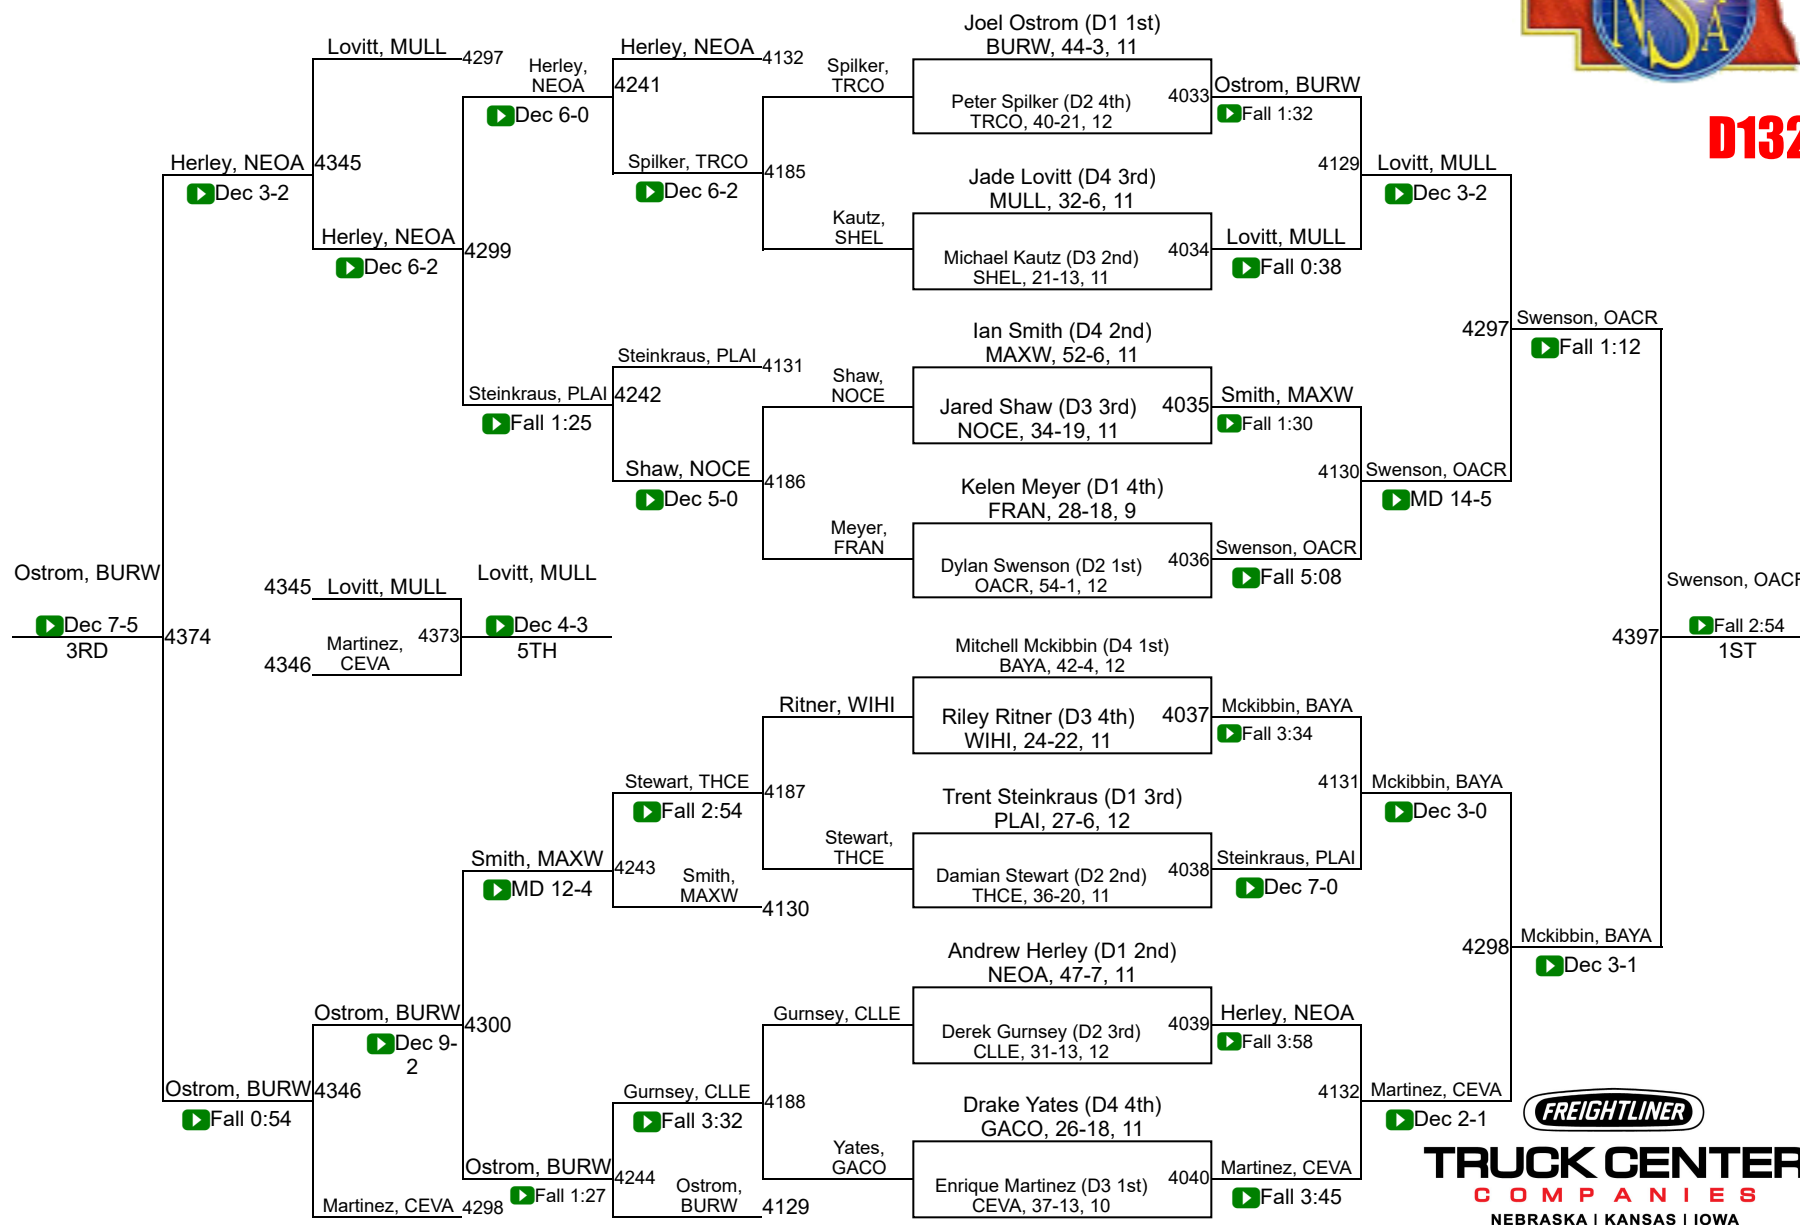

2018 NSAA Wrestling Championships

Final Team Scores

Class D

1	Burwell	124.0	40	Twin River	14.0
2	Elkhorn Valley	88.0	42	Elwood	11.0
3	Mullen	72.0	42	Franklin	11.0
4	Palmer	64.0	44	Alma	10.0
5	Oakland-Craig	63.0	45	Guardian Angels Cent Cath	9.0
6	Morrill	61.5	45	Randolph	9.0
7	East Butler	58.5	45	Weeping Water	9.0
8	Maxwell	57.0	48	Axtell	7.0
9	Winside	56.5	48	Hay Springs	7.0
10	Plainview	51.0	48	Palmyra	7.0
11	Kenesaw	50.0	51	Brd	6.0
12	Cambridge	47.5	51	Clearwater-Orchard	6.0
12	Pender	47.5	53	Sutherland	4.0
14	Amherst	44.0	54	Clarkson-Leigh	3.0
15	High Plains Community	43.0	54	Fullerton	3.0
16	Bayard	42.0	54	Southern	3.0
16	Elm Creek	42.0	57	Arapahoe	2.0
18	Ansley/Litchfield	38.0	57	Hitchcock County	2.0
19	Southwest	37.0	59	Meridian	1.0
20	Hemingford	36.0	59	Minatare	1.0
21	Archbishop Bergan	35.0	61	Elgin Public/Pope John	0.0
21	Howells-Dodge	35.0	61	Eustis-Farnam	0.0
23	Central Valley	31.0	61	Garden County	0.0
23	Neligh-Oakdale	31.0	61	Harvard	0.0
25	St. Mary`s	30.0	61	Hyannis	0.0
26	Thayer Central	26.0	61	Medicine Valley	0.0
27	Dundy County Stratton	25.0	61	North Platte St. Patrick`s	0.0
27	North Central	25.0	61	Scribner-Snyder	0.0
27	Pleasanton	25.0	61	Wilcox-Hildreth	0.0
30	Perkins County	24.0			
31	Twin Loup	23.0			
32	Overton	22.0			
33	Shelton	21.0			
34	Creighton	20.0			
34	South Loup	20.0			
34	West Holt	20.0			
37	Tri County	19.0			
38	Stapleton	17.0			
39	Friend	16.5			
40	Crawford	14.0			

D126

TRUCK CENTER
COMPANIES
NEBRASKA | KANSAS | IOWA

2018 NSAA Championships

D132

2018 NSAA Championships

D138

TRUCK CENTER
COMPANIES
NEBRASKA | KANSAS | IOWA

2018 NSAA Championships