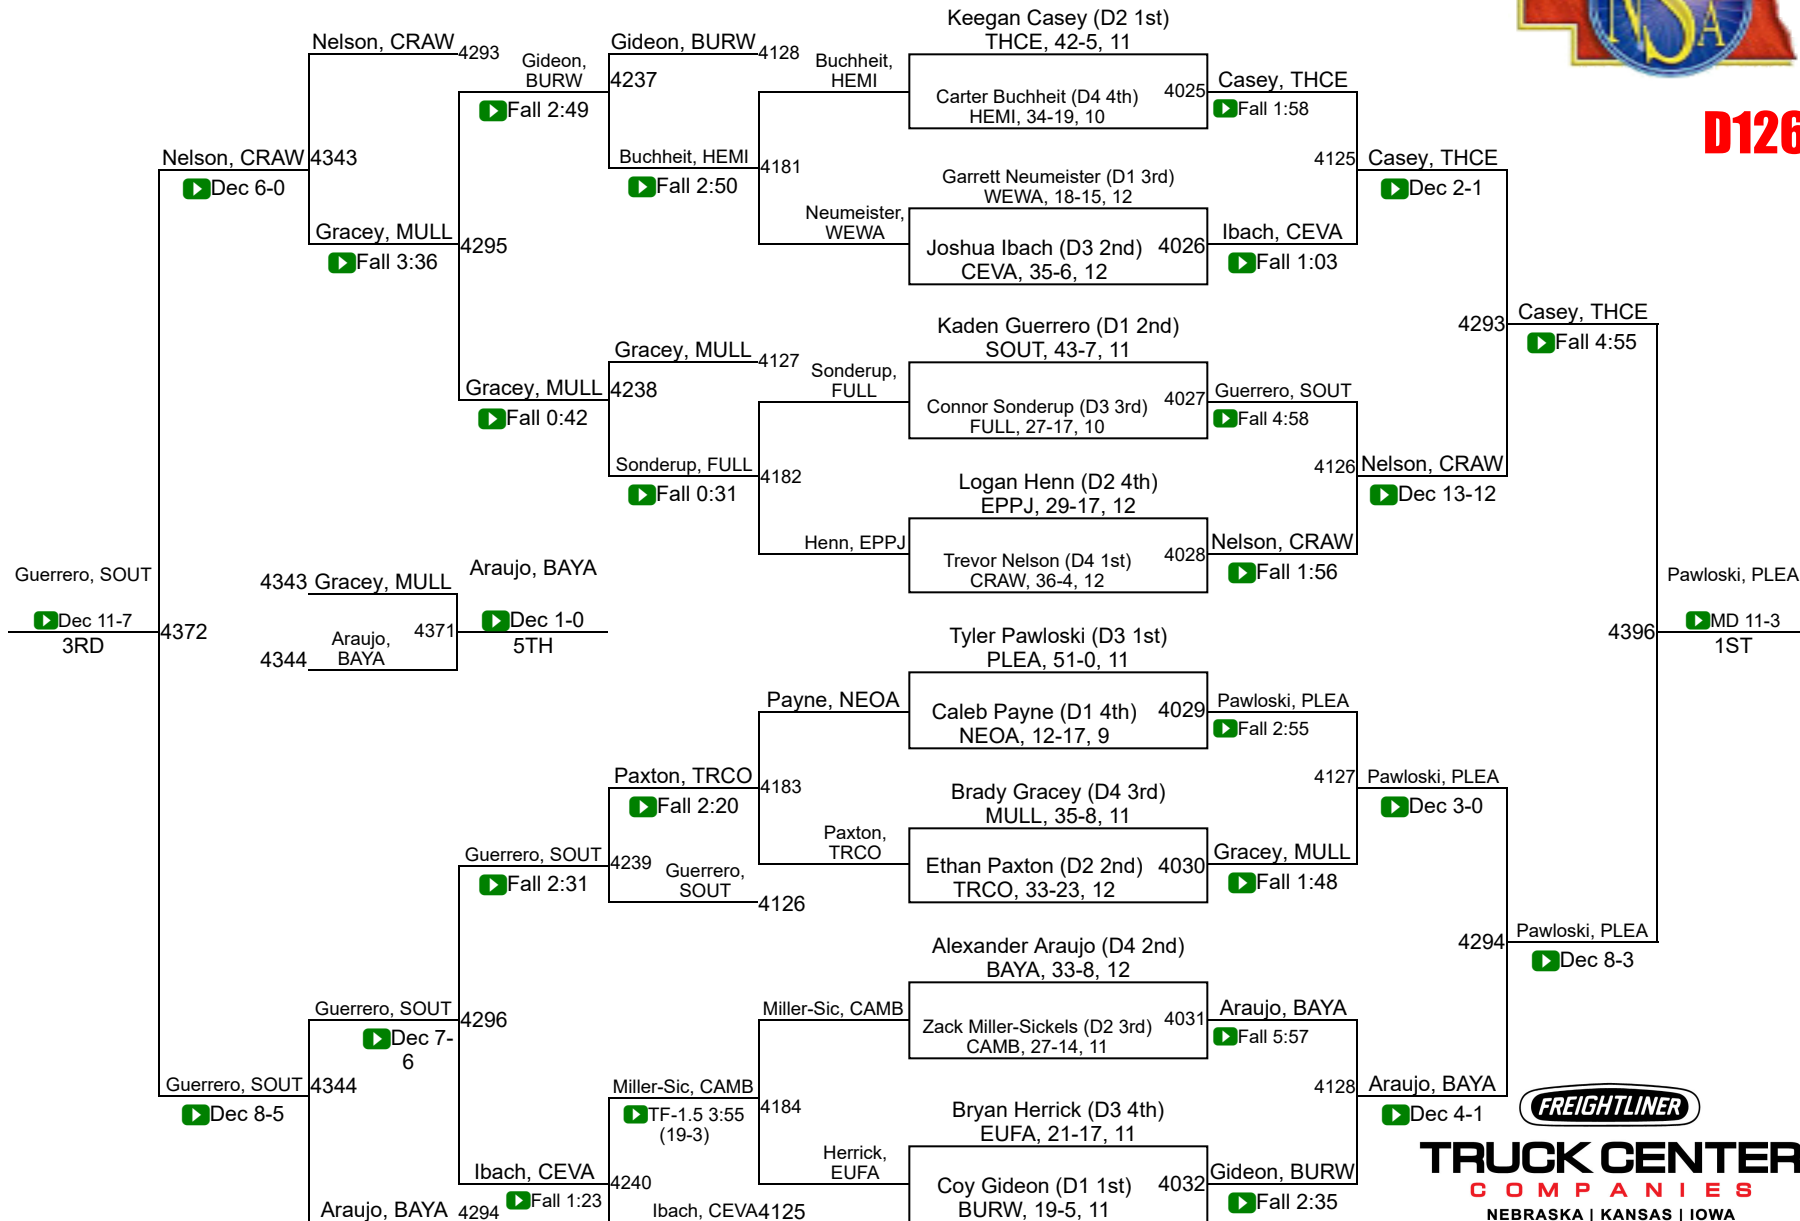

2018 NSAA Championships

D126

TRUCK CENTER
COMPANIES
NEBRASKA | KANSAS | IOWA