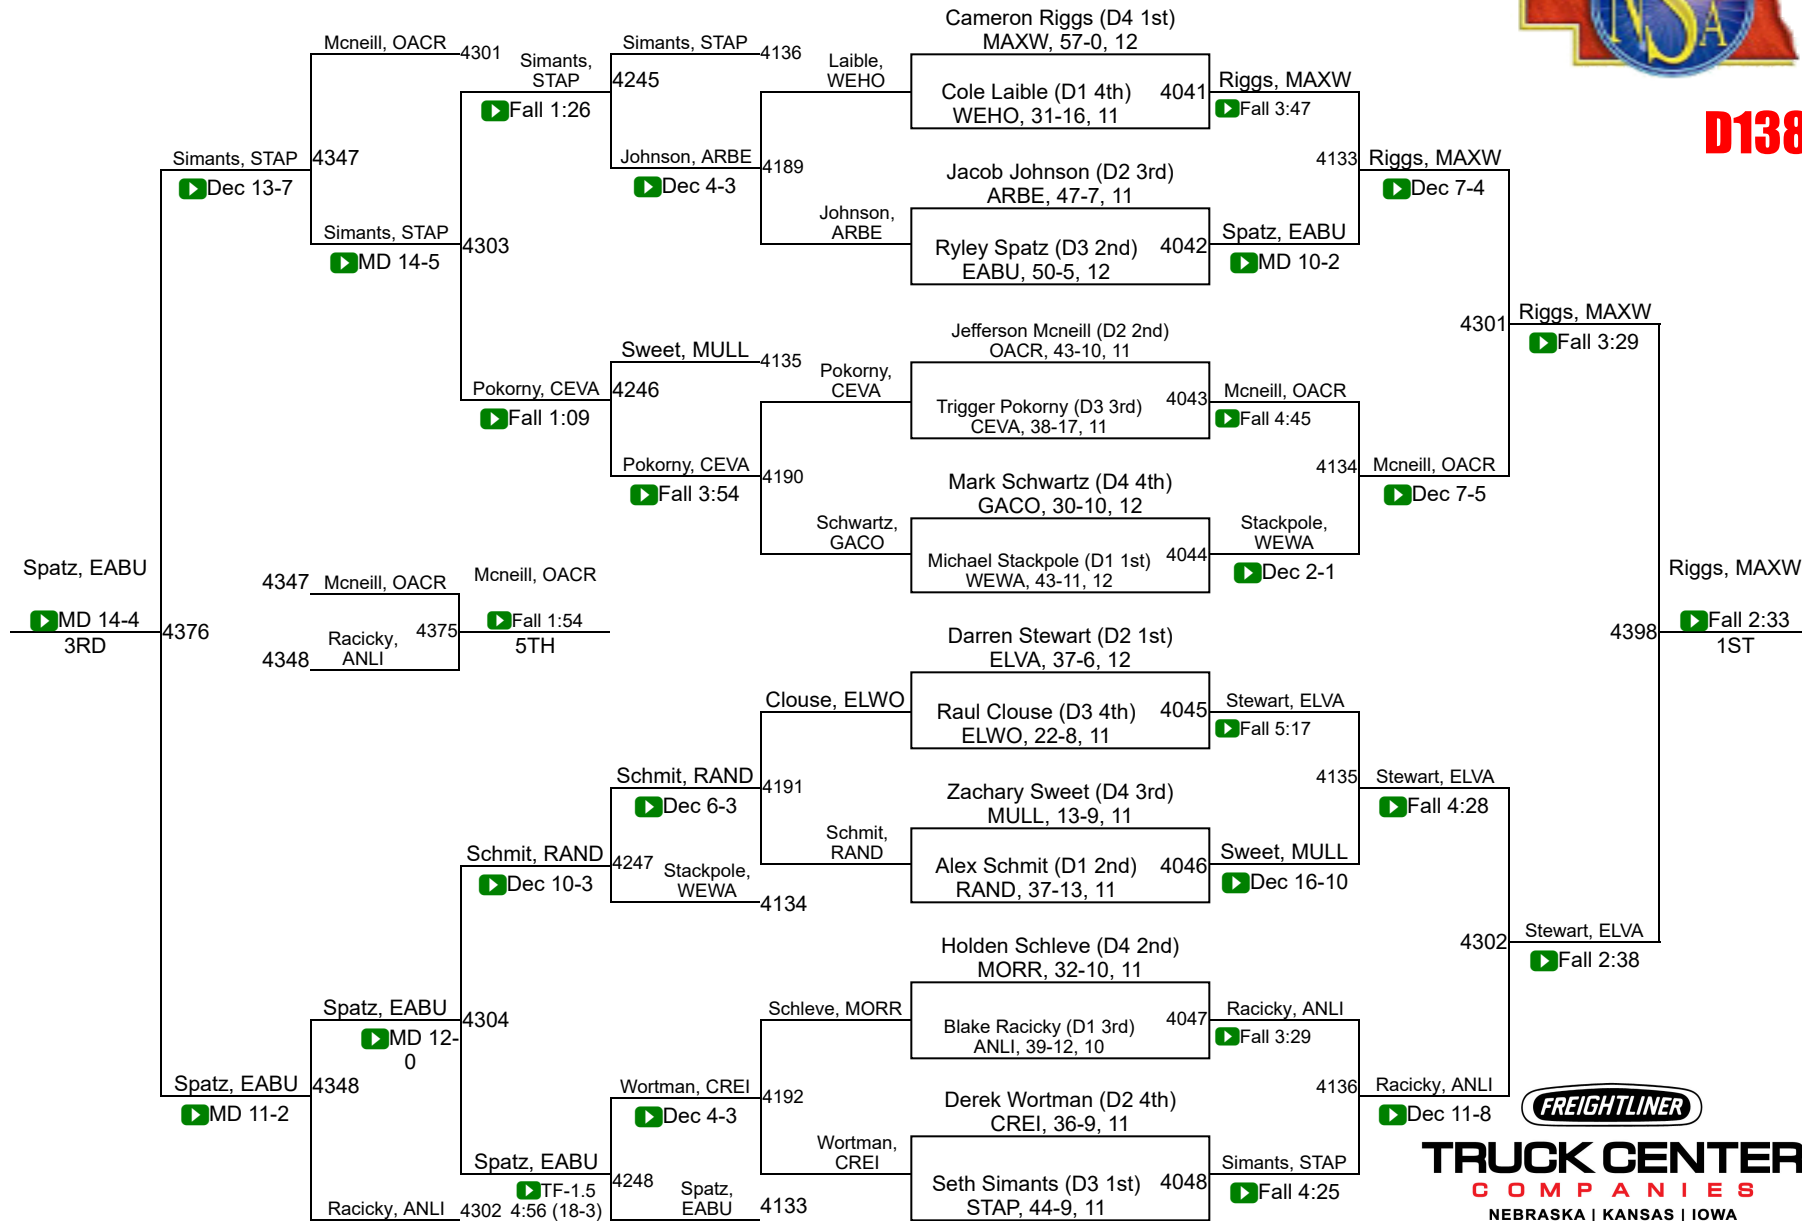

2018 NSAA Wrestling Championships

Final Team Scores

Class D

1	Burwell	124.0	40	Twin River	14.0
2	Elkhorn Valley	88.0	42	Elwood	11.0
3	Mullen	72.0	42	Franklin	11.0
4	Palmer	64.0	44	Alma	10.0
5	Oakland-Craig	63.0	45	Guardian Angels Cent Cath	9.0
6	Morrill	61.5	45	Randolph	9.0
7	East Butler	58.5	45	Weeping Water	9.0
8	Maxwell	57.0	48	Axtell	7.0
9	Winside	56.5	48	Hay Springs	7.0
10	Plainview	51.0	48	Palmyra	7.0
11	Kenesaw	50.0	51	Brd	6.0
12	Cambridge	47.5	51	Clearwater-Orchard	6.0
12	Pender	47.5	53	Sutherland	4.0
14	Amherst	44.0	54	Clarkson-Leigh	3.0
15	High Plains Community	43.0	54	Fullerton	3.0
16	Bayard	42.0	54	Southern	3.0
16	Elm Creek	42.0	57	Arapahoe	2.0
18	Ansley/Litchfield	38.0	57	Hitchcock County	2.0
19	Southwest	37.0	59	Meridian	1.0
20	Hemingford	36.0	59	Minatare	1.0
21	Archbishop Bergan	35.0	61	Elgin Public/Pope John	0.0
21	Howells-Dodge	35.0	61	Eustis-Farnam	0.0
23	Central Valley	31.0	61	Garden County	0.0
23	Neligh-Oakdale	31.0	61	Harvard	0.0
25	St. Mary`s	30.0	61	Hyannis	0.0
26	Thayer Central	26.0	61	Medicine Valley	0.0
27	Dundy County Stratton	25.0	61	North Platte St. Patrick`s	0.0
27	North Central	25.0	61	Scribner-Snyder	0.0
27	Pleasanton	25.0	61	Wilcox-Hildreth	0.0
30	Perkins County	24.0			
31	Twin Loup	23.0			
32	Overton	22.0			
33	Shelton	21.0			
34	Creighton	20.0			
34	South Loup	20.0			
34	West Holt	20.0			
37	Tri County	19.0			
38	Stapleton	17.0			
39	Friend	16.5			
40	Crawford	14.0			

D126

TRUCK CENTER
COMPANIES
NEBRASKA | KANSAS | IOWA

2018 NSAA Championships

D132

2018 NSAA Championships

D138

TRUCK CENTER
COMPANIES
NEBRASKA | KANSAS | IOWA

2018 NSAA Championships