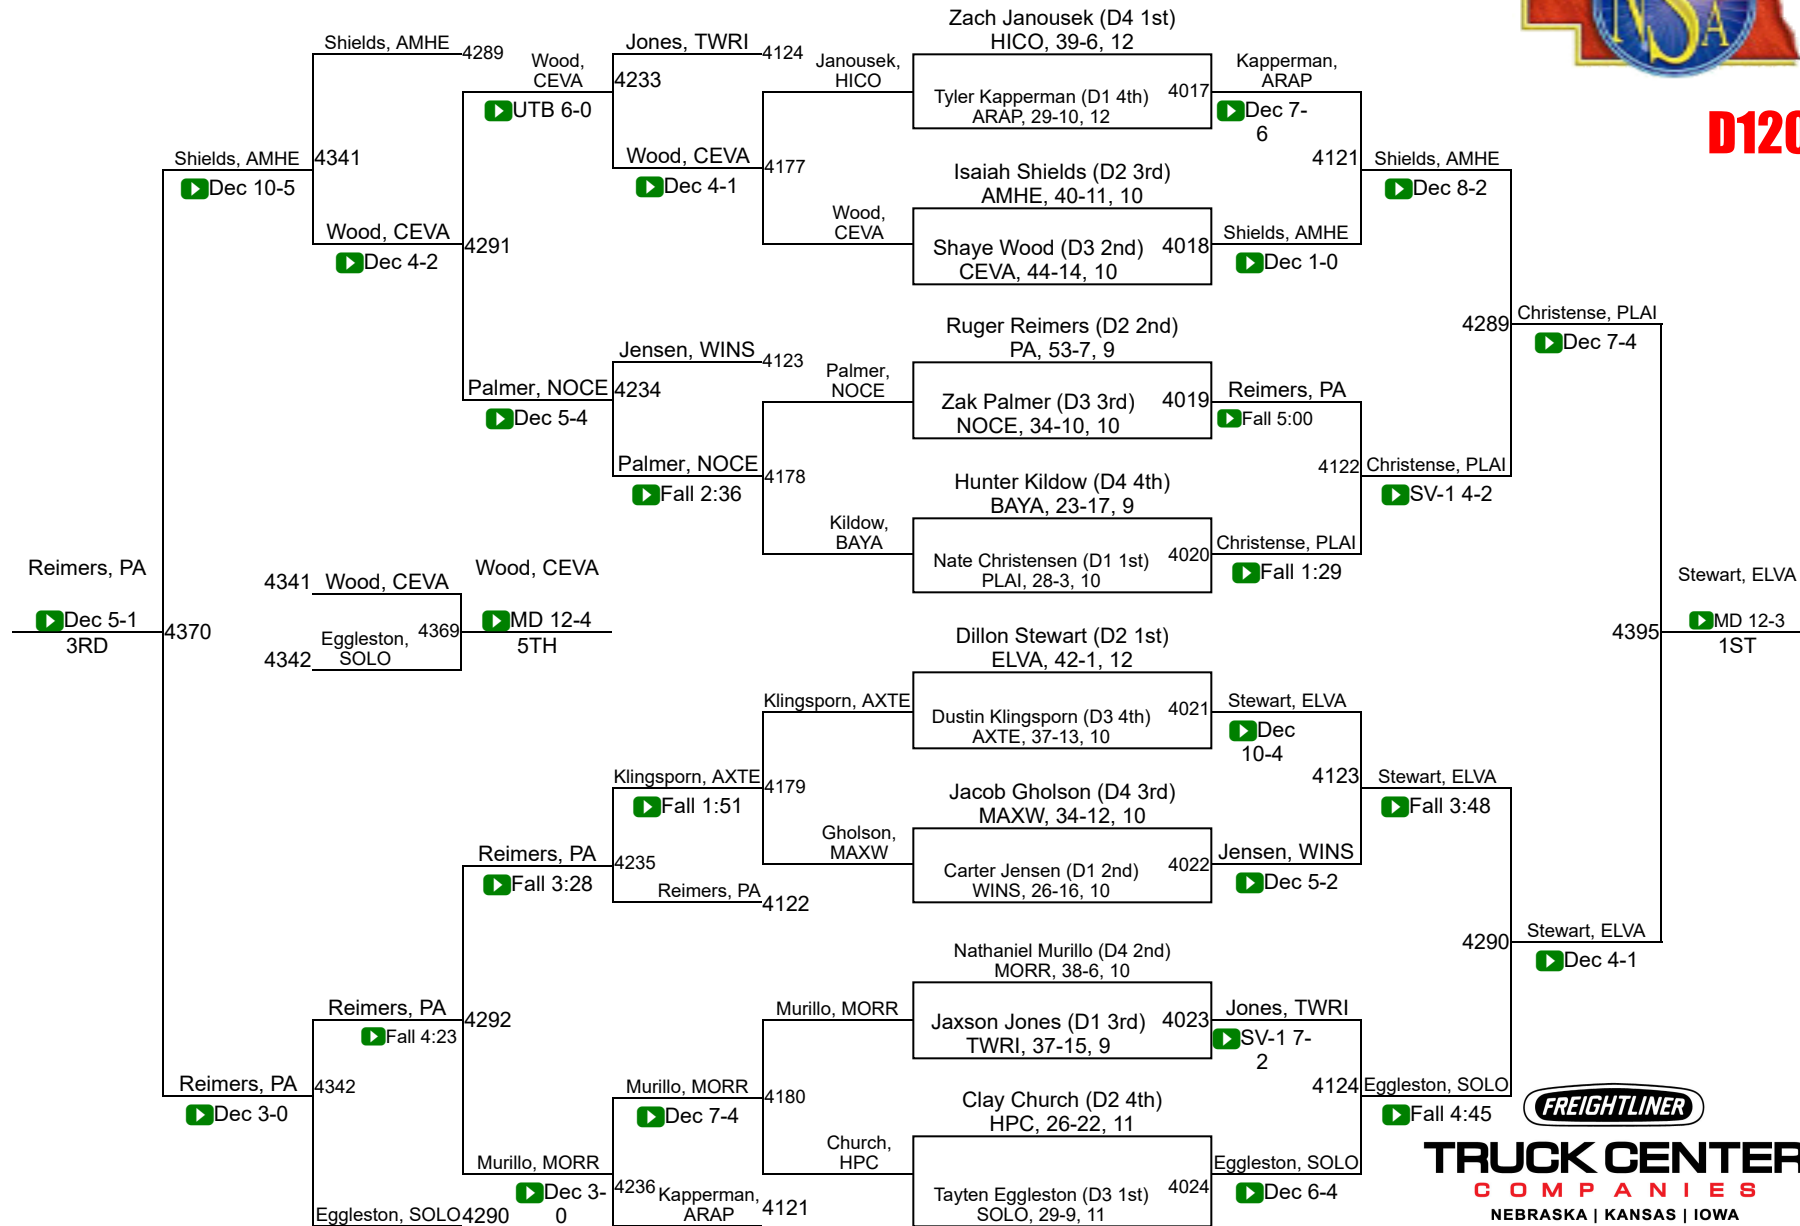

2018 NSAA Wrestling Championships

Final Team Scores

Class D

1	Burwell	124.0	40	Twin River	14.0
2	Elkhorn Valley	88.0	42	Elwood	11.0
3	Mullen	72.0	42	Franklin	11.0
4	Palmer	64.0	44	Alma	10.0
5	Oakland-Craig	63.0	45	Guardian Angels Cent Cath	9.0
6	Morrill	61.5	45	Randolph	9.0
7	East Butler	58.5	45	Weeping Water	9.0
8	Maxwell	57.0	48	Axtell	7.0
9	Winside	56.5	48	Hay Springs	7.0
10	Plainview	51.0	48	Palmyra	7.0
11	Kenesaw	50.0	51	Brd	6.0
12	Cambridge	47.5	51	Clearwater-Orchard	6.0
12	Pender	47.5	53	Sutherland	4.0
14	Amherst	44.0	54	Clarkson-Leigh	3.0
15	High Plains Community	43.0	54	Fullerton	3.0
16	Bayard	42.0	54	Southern	3.0
16	Elm Creek	42.0	57	Arapahoe	2.0
18	Ansley/Litchfield	38.0	57	Hitchcock County	2.0
19	Southwest	37.0	59	Meridian	1.0
20	Hemingford	36.0	59	Minatare	1.0
21	Archbishop Bergan	35.0	61	Elgin Public/Pope John	0.0
21	Howells-Dodge	35.0	61	Eustis-Farnam	0.0
23	Central Valley	31.0	61	Garden County	0.0
23	Neligh-Oakdale	31.0	61	Harvard	0.0
25	St. Mary`s	30.0	61	Hyannis	0.0
26	Thayer Central	26.0	61	Medicine Valley	0.0
27	Dundy County Stratton	25.0	61	North Platte St. Patrick`s	0.0
27	North Central	25.0	61	Scribner-Snyder	0.0
27	Pleasanton	25.0	61	Wilcox-Hildreth	0.0
30	Perkins County	24.0			
31	Twin Loup	23.0			
32	Overton	22.0			
33	Shelton	21.0			
34	Creighton	20.0			
34	South Loup	20.0			
34	West Holt	20.0			
37	Tri County	19.0			
38	Stapleton	17.0			
39	Friend	16.5			
40	Crawford	14.0			

2018 NSAA Championships

D106

2018 NSAA Championships

D113

2018 NSAA Championships

D120

TRUCK CENTER
COMPANIES
NEBRASKA | KANSAS | IOWA

2018 NSAA Championships