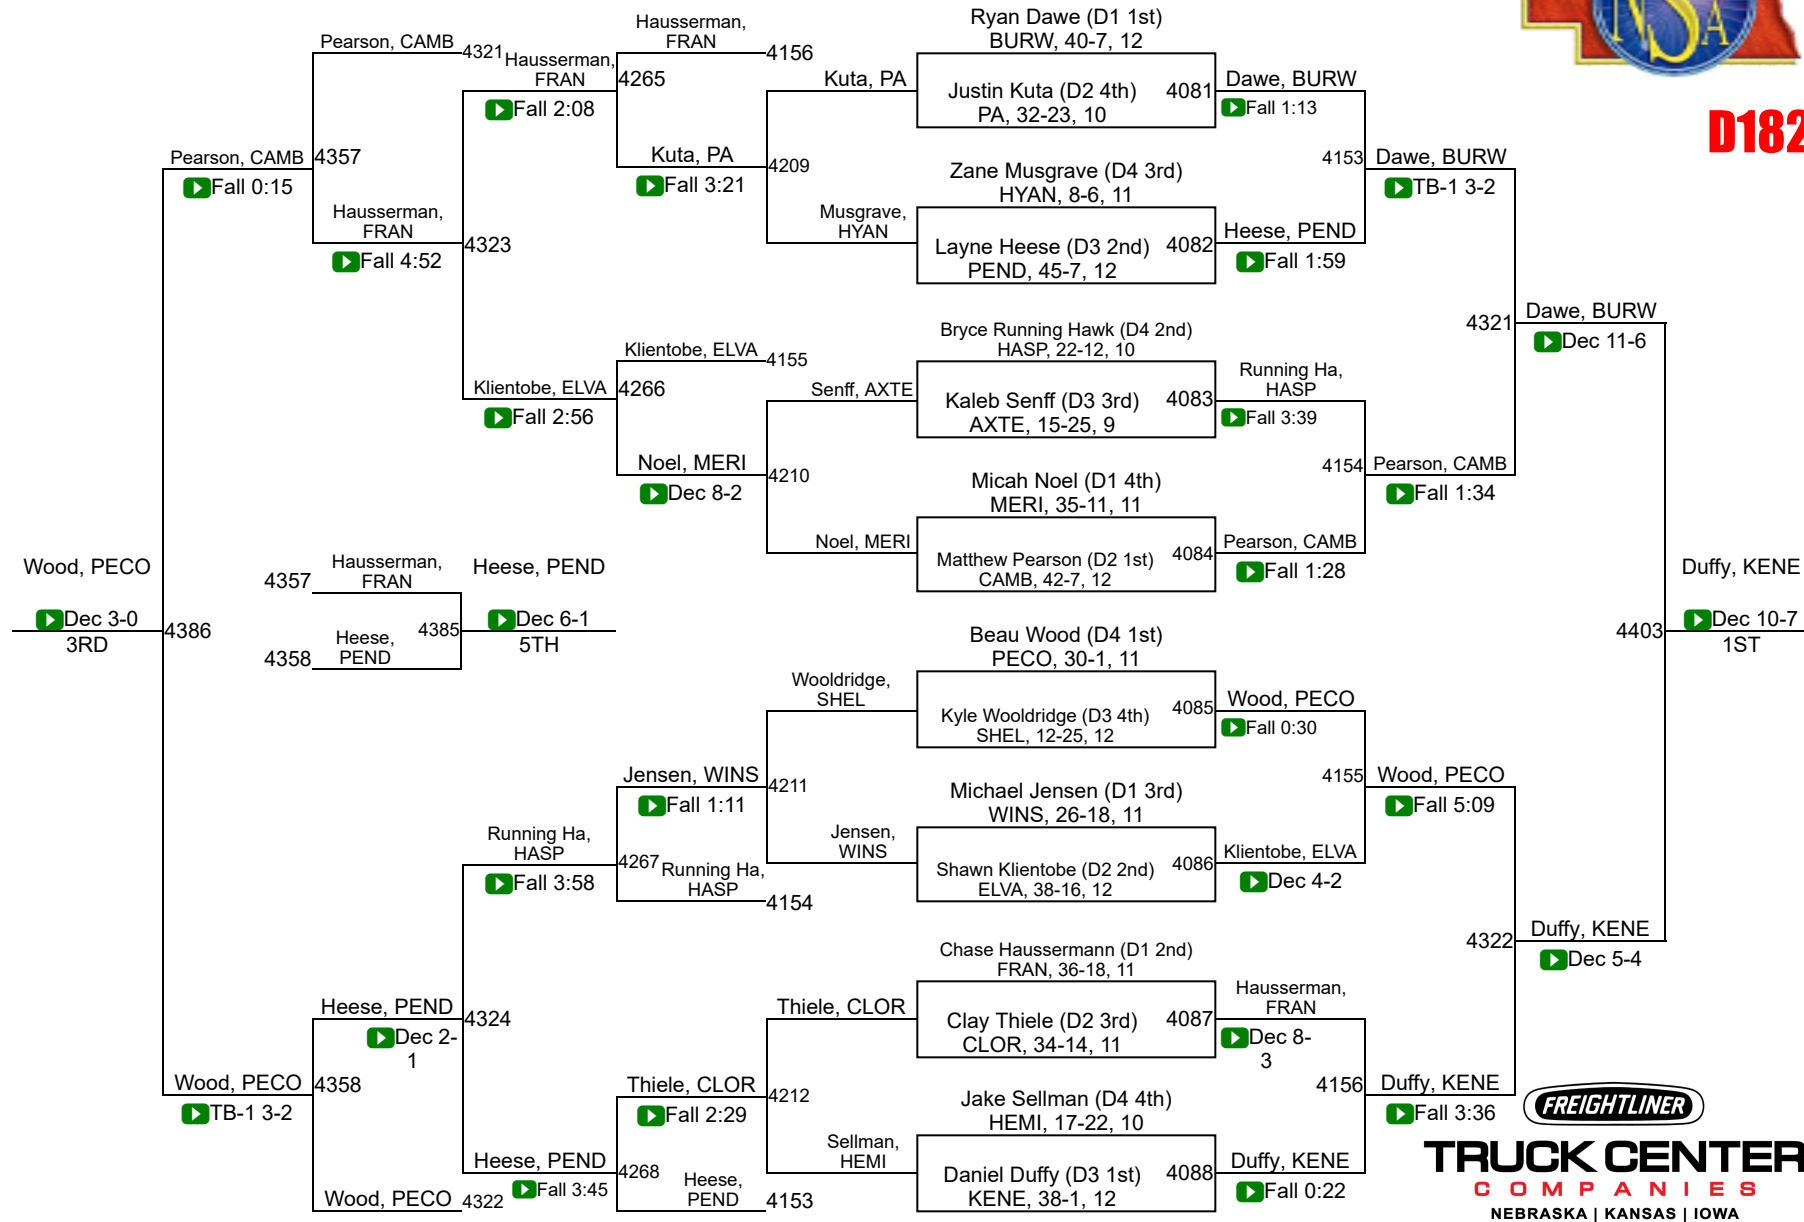

D145

TRUCK CENTER
COMPANIES
NEBRASKA | KANSAS | IOWA

2018 NSAA Championships

D152

2018 NSAA Championships

D160

2018 NSAA Championships

D170

2018 NSAA Championships

D182

2018 NSAA Championships

D195

2018 NSAA Championships

D220

2018 NSAA Championships

D285