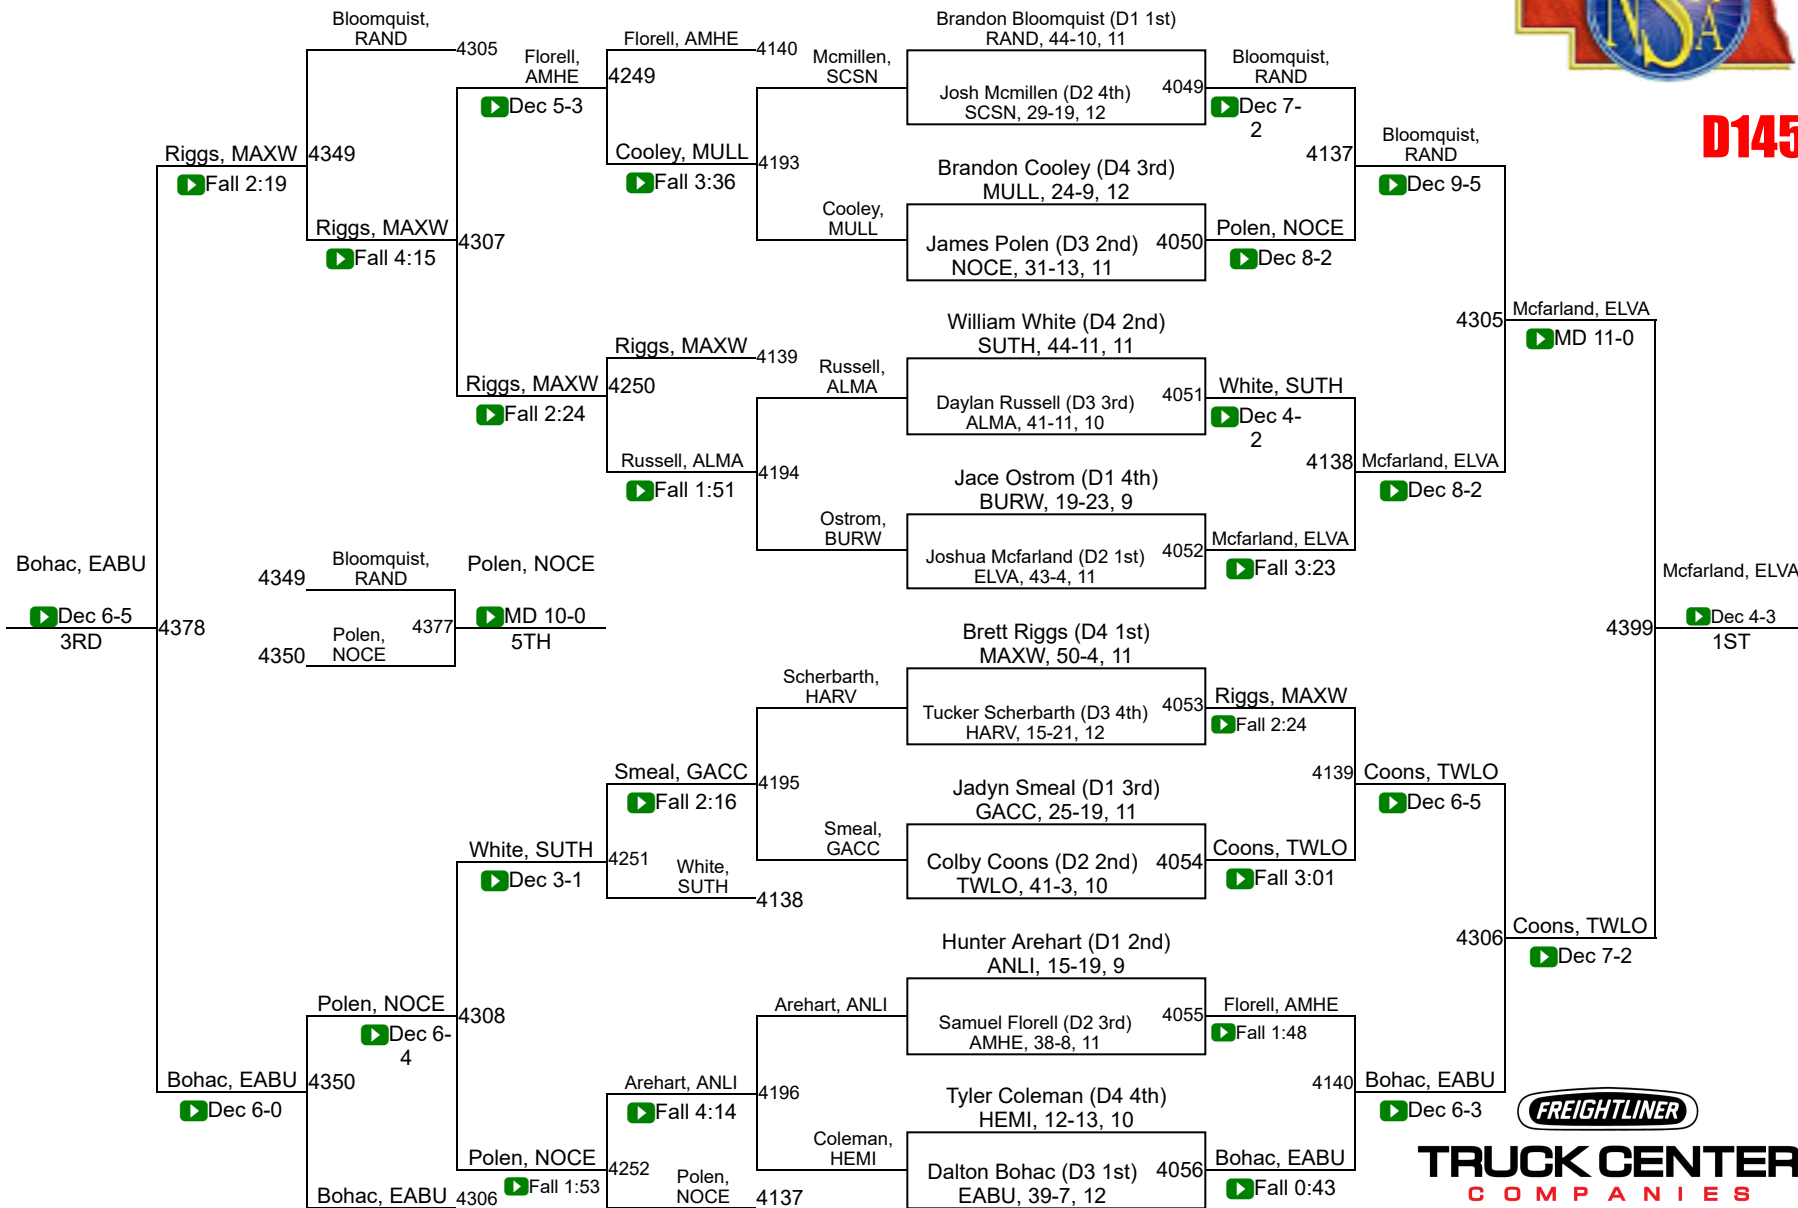

2018 NSAA Championships

D145

TRUCK CENTER
COMPANIES
NEBRASKA | KANSAS | IOWA