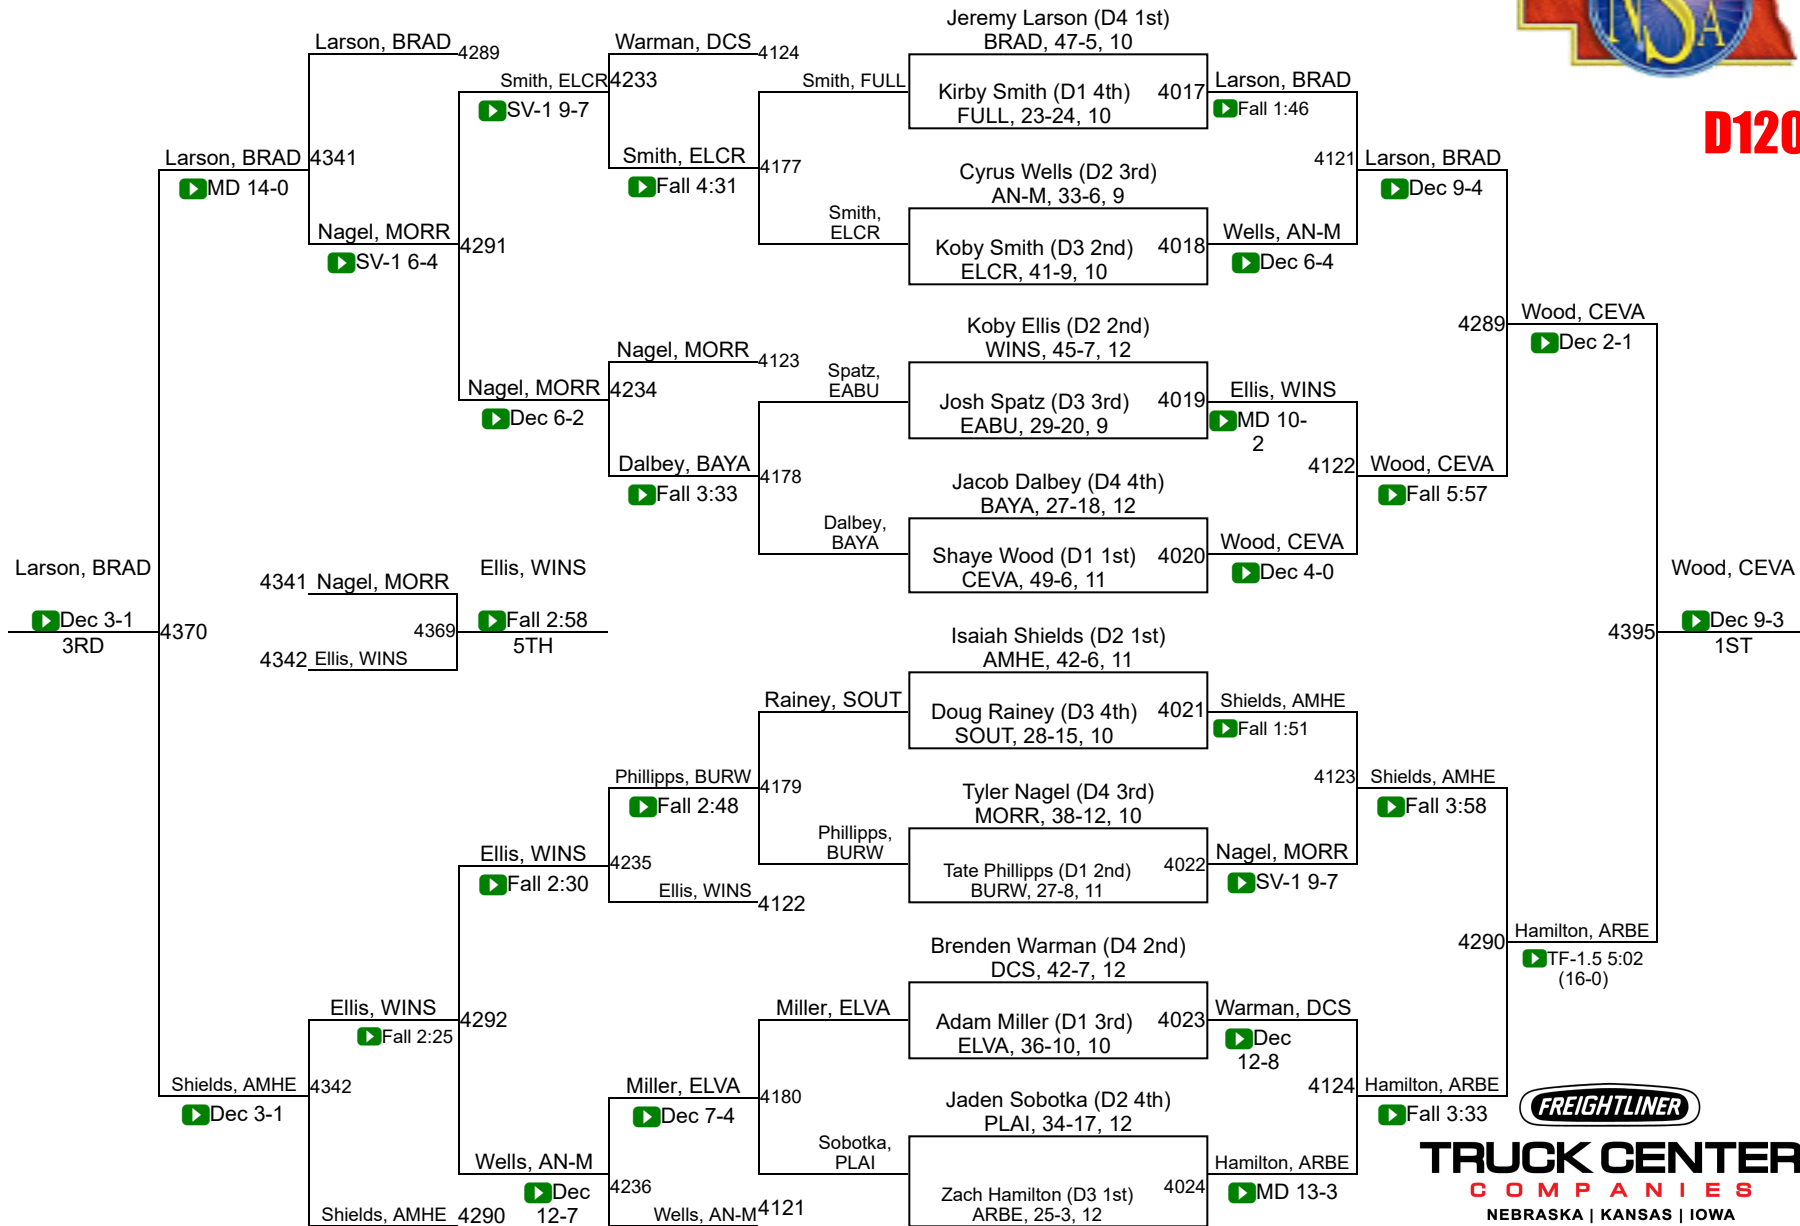

2019 NSAA Wrestling Championships

Final Team Scores

Class D

1	Plainview	127.0	40	Harvard	13.0
2	Archbishop Bergan	122.0	42	Hitchcock County	12.0
3	Mullen	86.0	42	Medicine Valley	12.0
4	Amherst	72.5	42	North Platte St. Patrick`s	12.0
5	Elkhorn Valley	69.0	45	Ainsworth	11.0
6	Central Valley	62.0	45	Tri County	11.0
7	Burwell	54.0	47	Axtell	10.0
8	Nebraska Christian	52.0	47	West Holt	10.0
9	Neligh-Oakdale	47.0	49	Arapahoe	9.0
10	Thayer Central	46.0	49	Fullerton	9.0
11	High Plains Community	43.0	51	St. Mary`s	8.0
12	Maxwell	42.0	52	Elm Creek	6.5
13	Clearwater-Orchard	40.0	53	Laurel-Concord-Coleridge	4.0
13	Howells-Dodge	40.0	53	Sandhills/Theford	4.0
15	Winside	39.0	55	Anselmo-Merna	3.0
16	Randolph	37.0	55	Dundy County Stratton	3.0
17	Sutherland	35.0	55	Meridian	3.0
18	Weeping Water	34.0	58	Hay Springs	2.0
19	Bayard	33.0	59	Crawford	1.0
19	Morrill	33.0	59	Pender	1.0
19	North Central	33.0	61	Clarkson-Leigh	0.0
22	Shelton	32.0	61	East Butler	0.0
23	Elwood	29.0	61	Guardian Angels Cent. Cath.	0.0
24	Overton	28.0	61	Red Cloud/Blue Hill	0.0
24	Stapleton	28.0	61	Southern	0.0
26	Pleasanton	27.5	61	Wilcox-Hildreth	0.0
27	Twin Loup	27.0			
28	Arcadia/Loup City	25.0			
28	Friend	25.0			
30	Creighton	22.5			
31	Wisner-Pilger	22.0			
32	Palmer	18.5			
33	S. Loup (Callaway/Arnold)	18.0			
33	Southwest	18.0			
35	Alma	17.0			
35	Brady	17.0			
35	Hyannis	17.0			
38	Ansley-Litchfield	15.0			
39	Franklin	14.0			
40	Garden County	13.0			

2019 NSAA Championships

D106

2019 NSAA Championships

D113

TRUCK CENTER COMPANIES
NEBRASKA | KANSAS | IOWA

2019 NSAA Championships

D120

2019 NSAA Championships