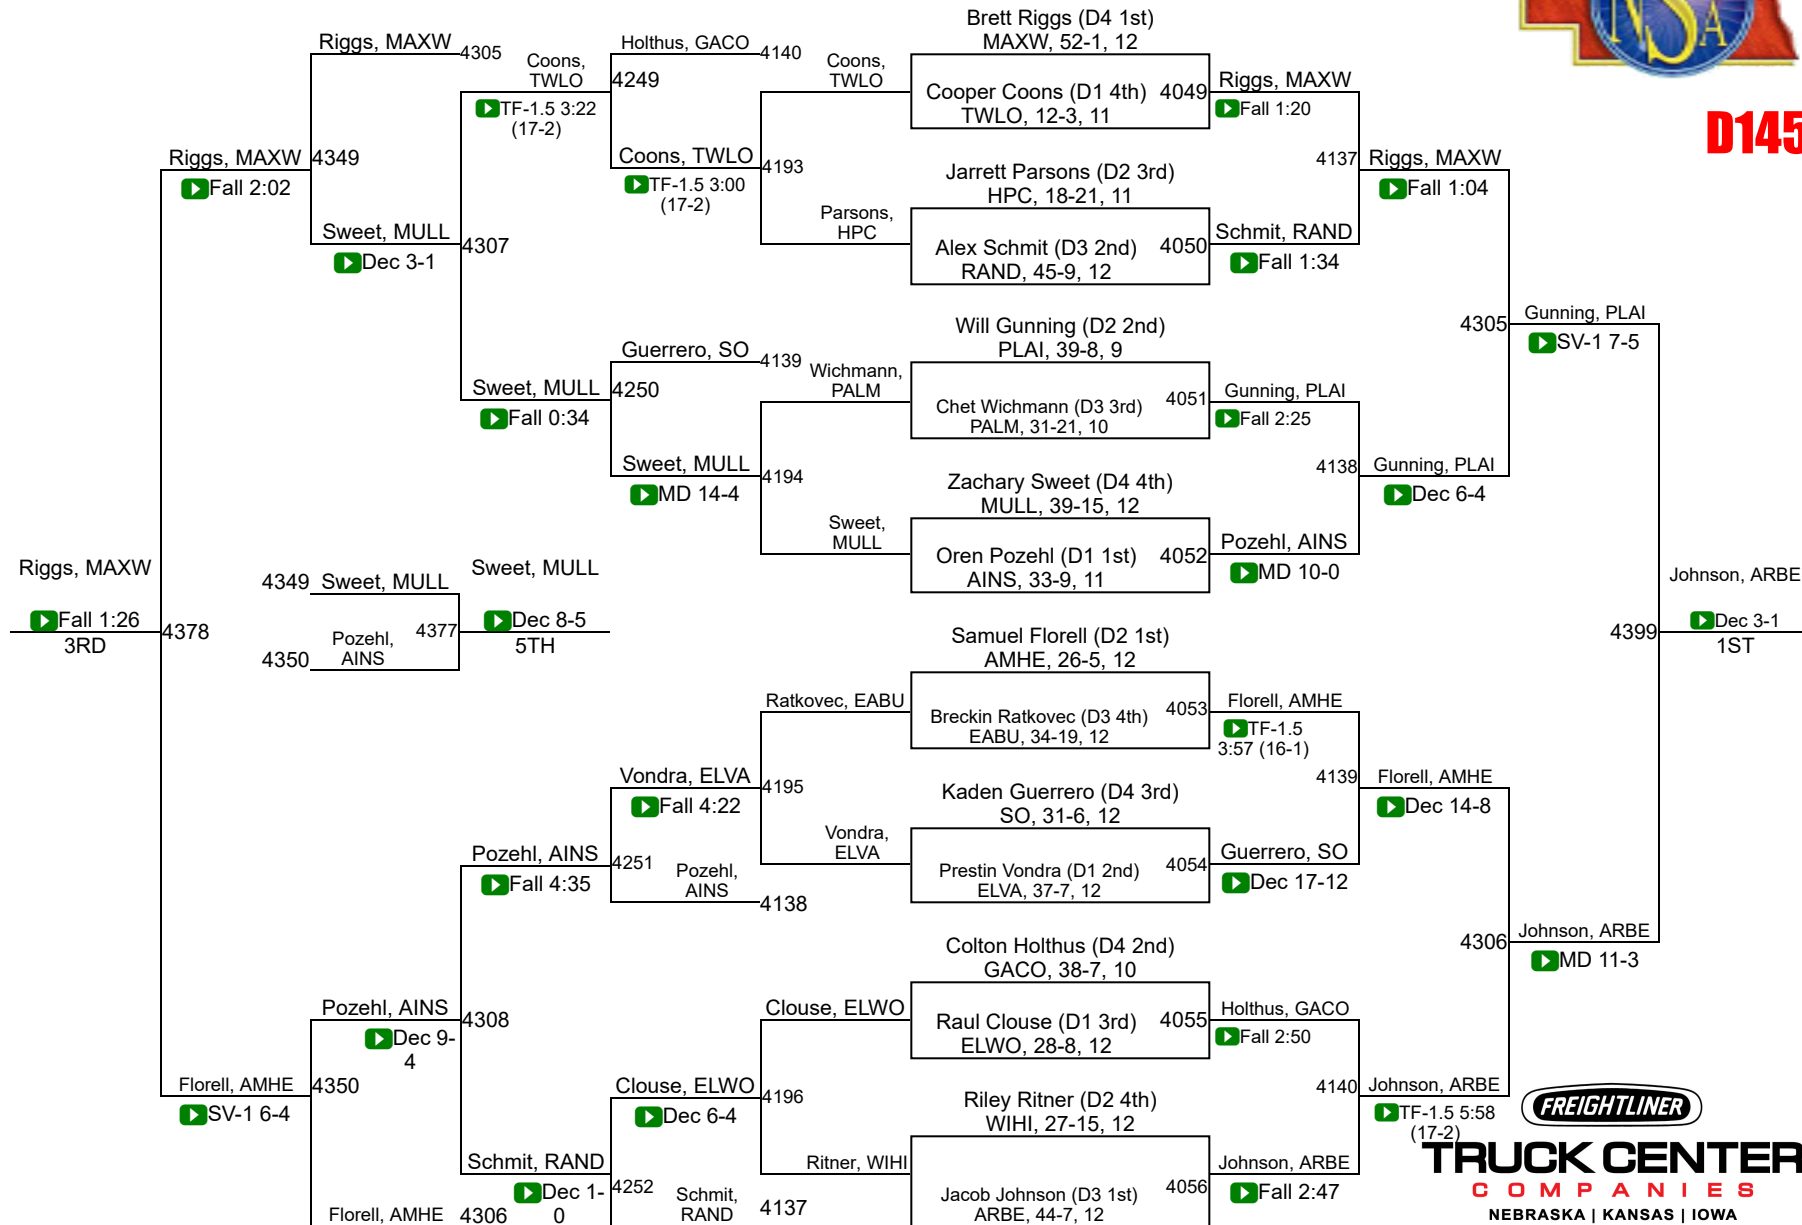

D126

TRUCK CENTER
COMPANIES
NEBRASKA | KANSAS | IOWA

2019 NSAA Championships

D132

TRUCK CENTER COMPANIES
NEBRASKA | KANSAS | IOWA

2019 NSAA Championships

D145

2019 NSAA Championships