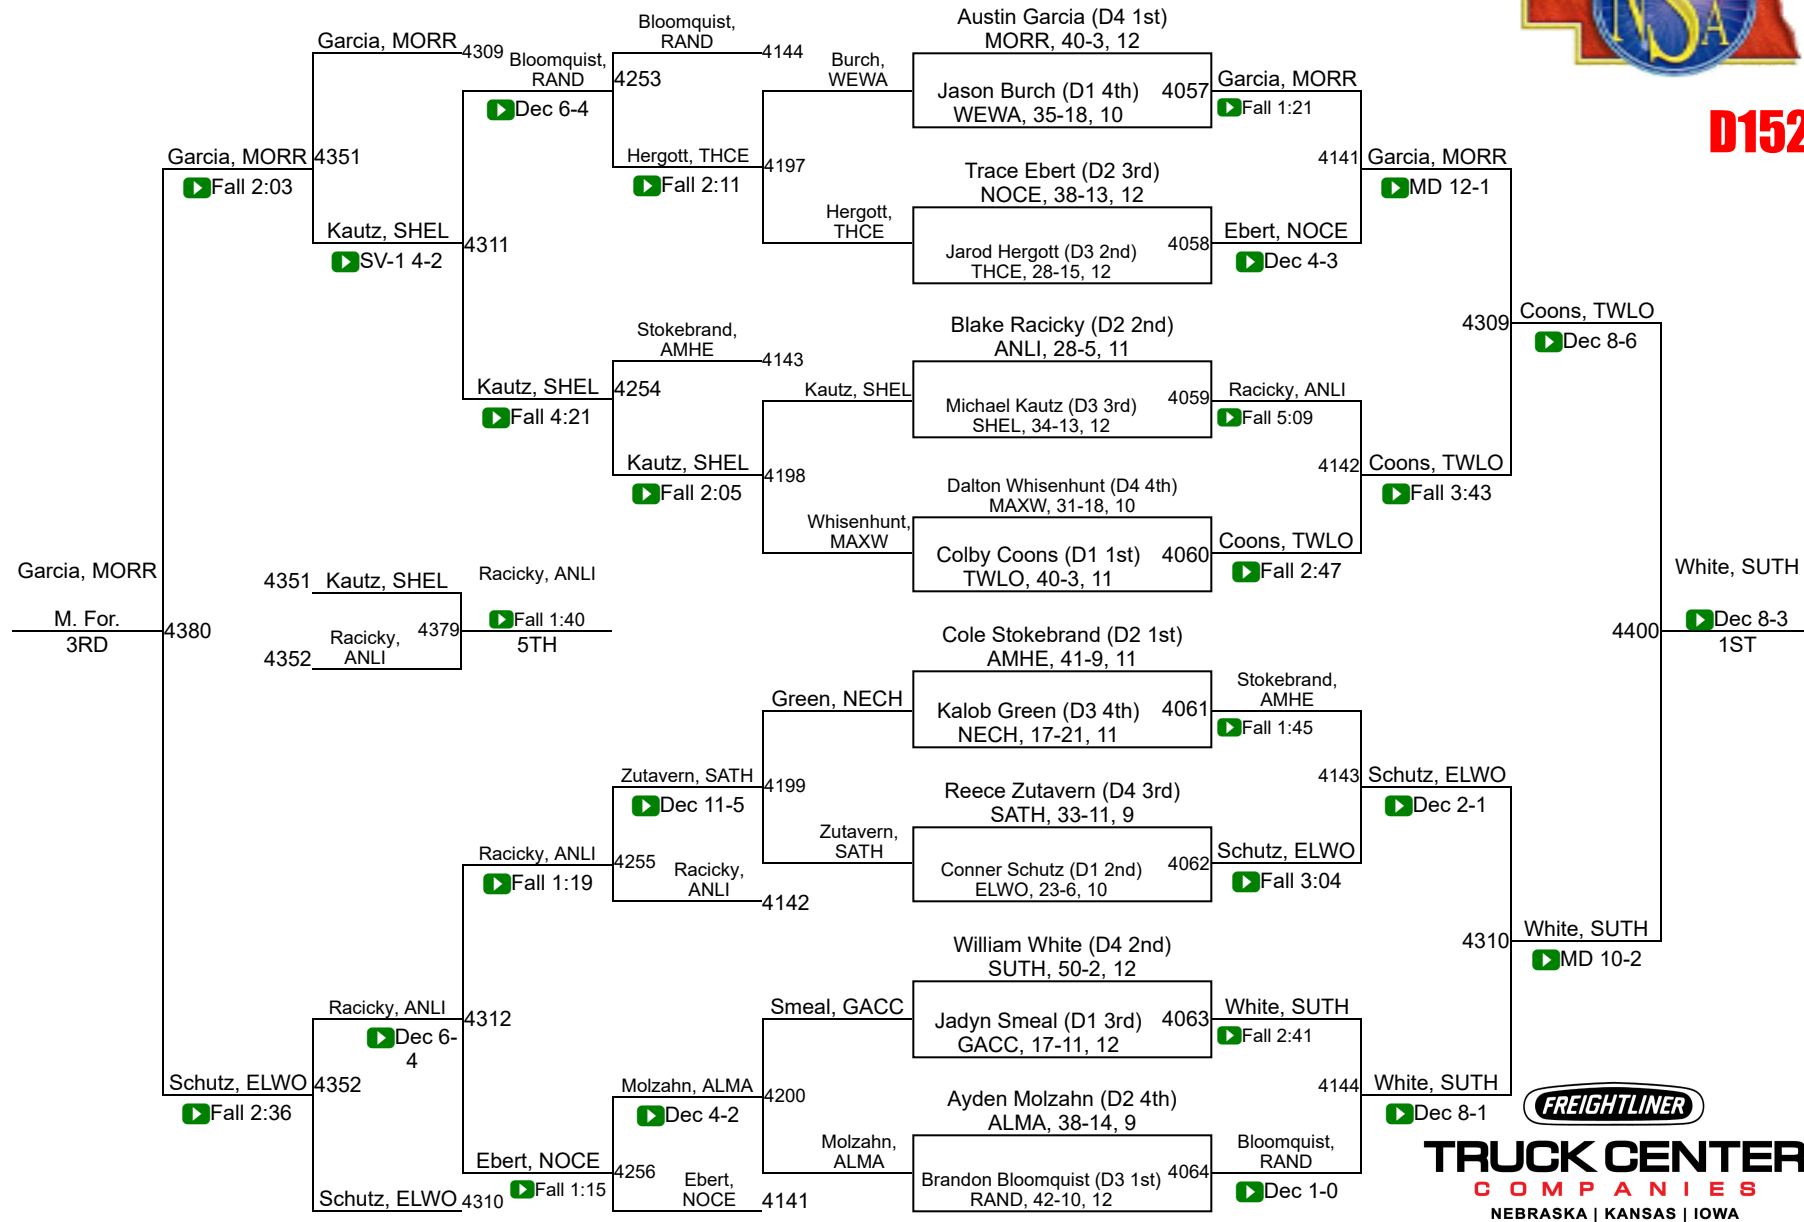

2019 NSAA Championships

D152