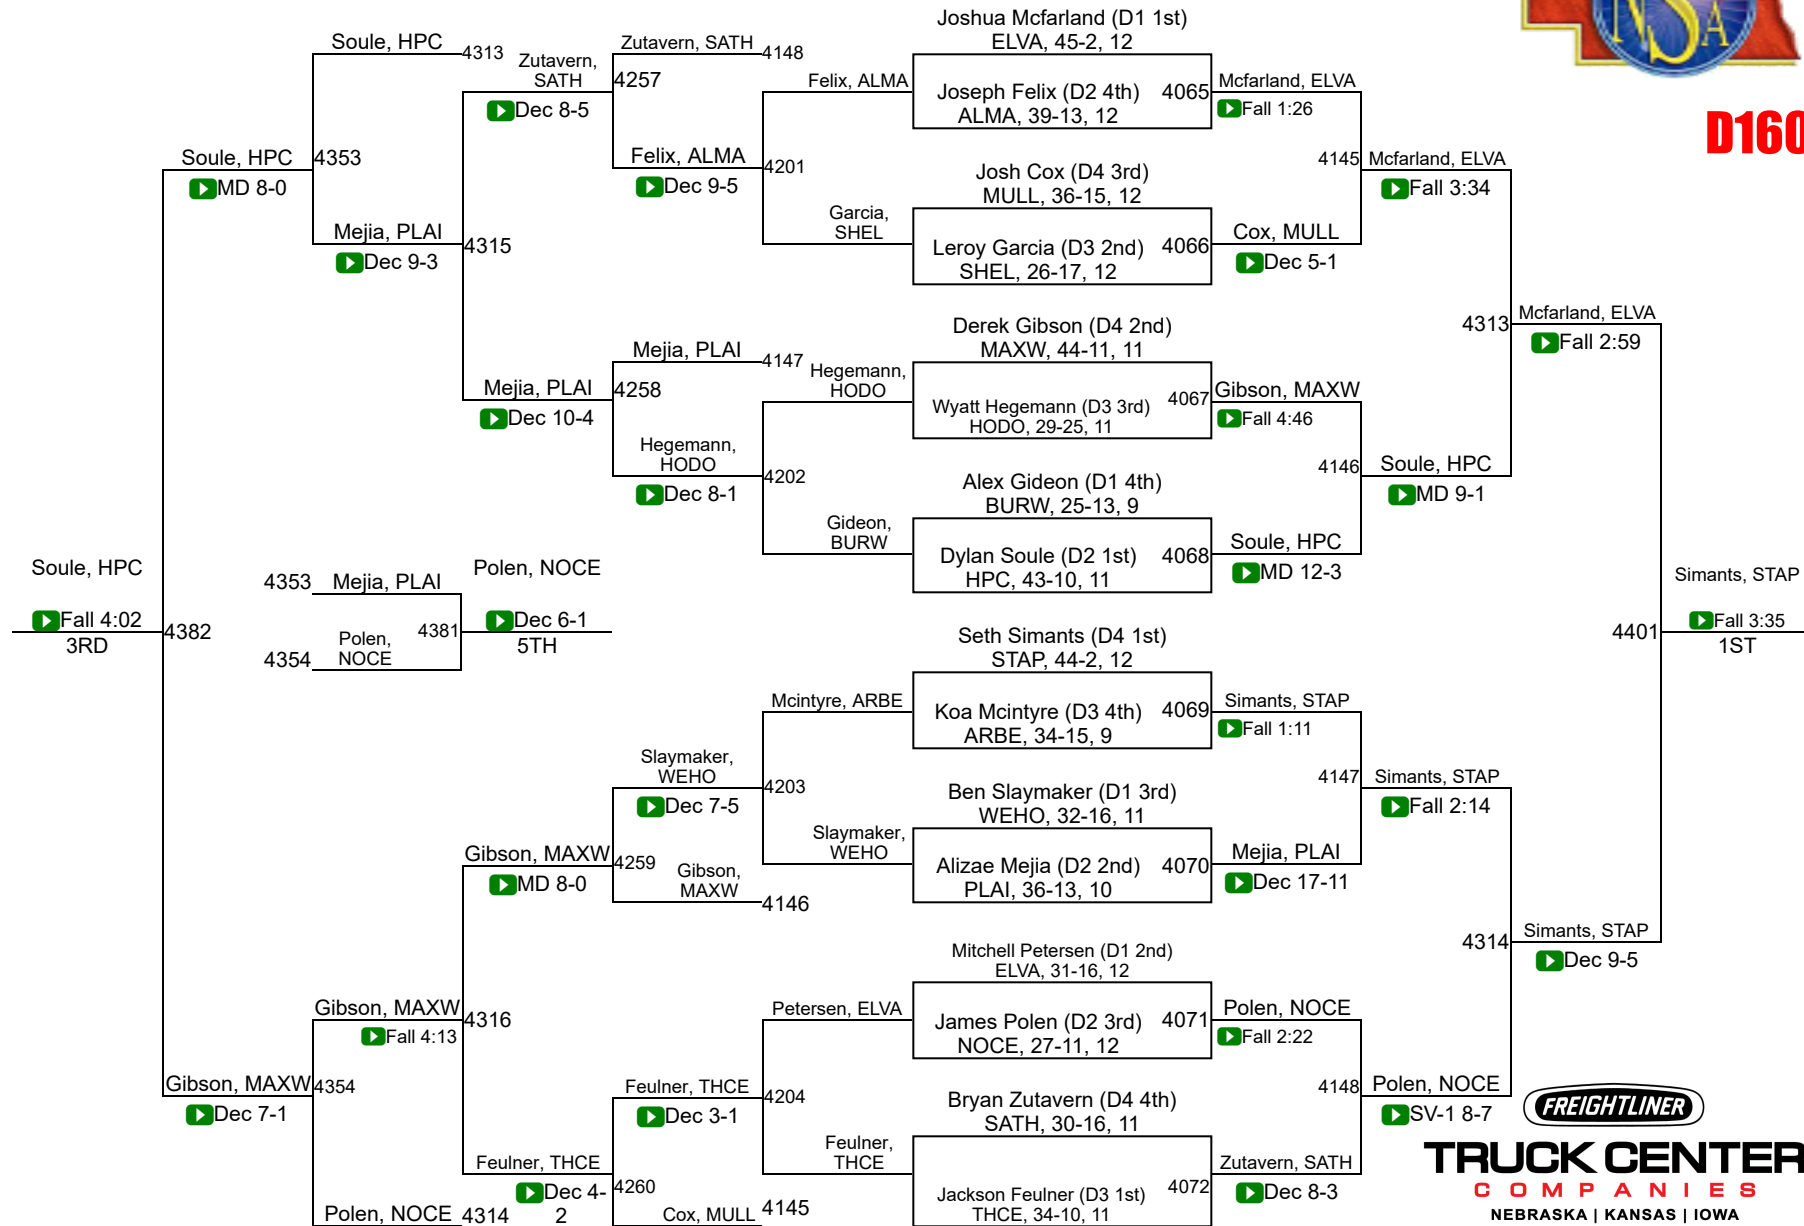

2019 NSAA Championships

D160