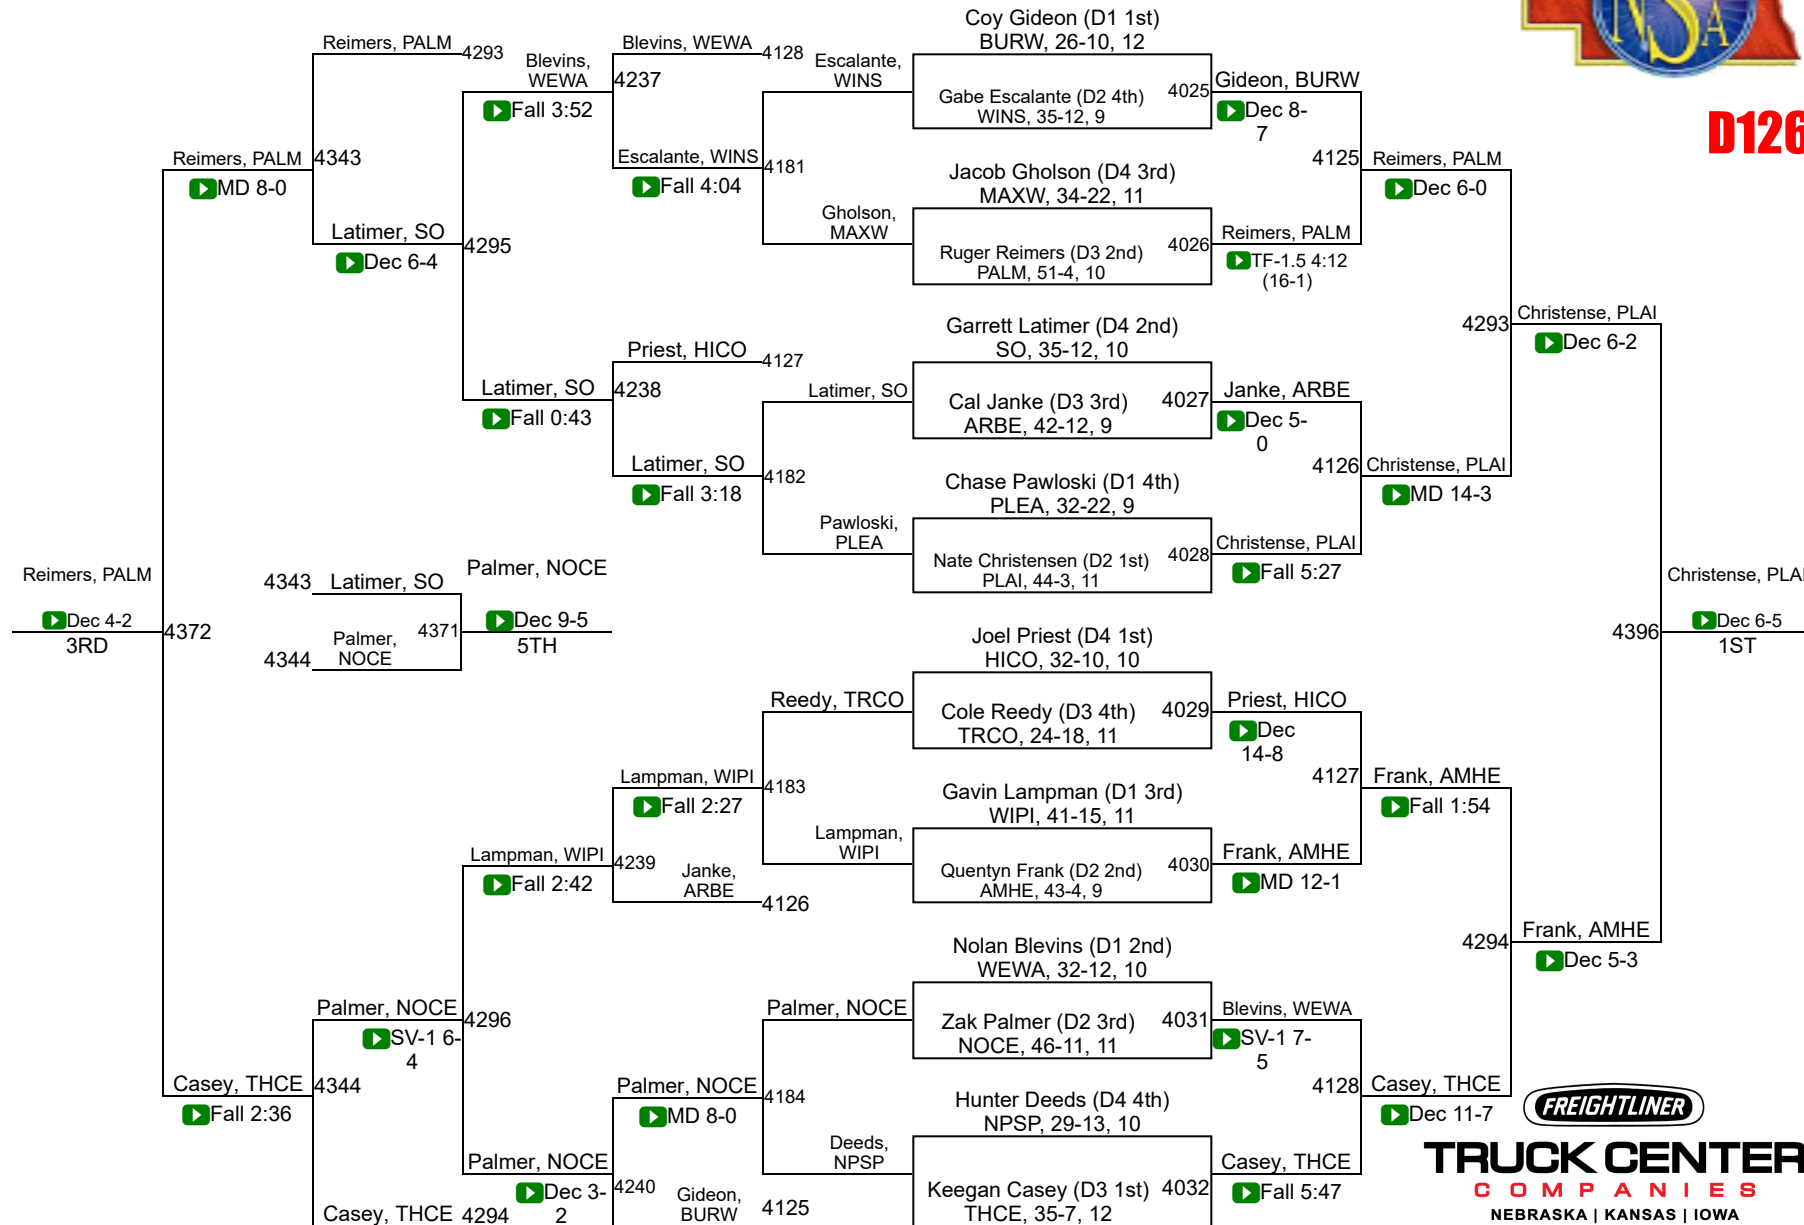

2019 NSAA Championships

D126

TRUCK CENTER
COMPANIES
NEBRASKA | KANSAS | IOWA