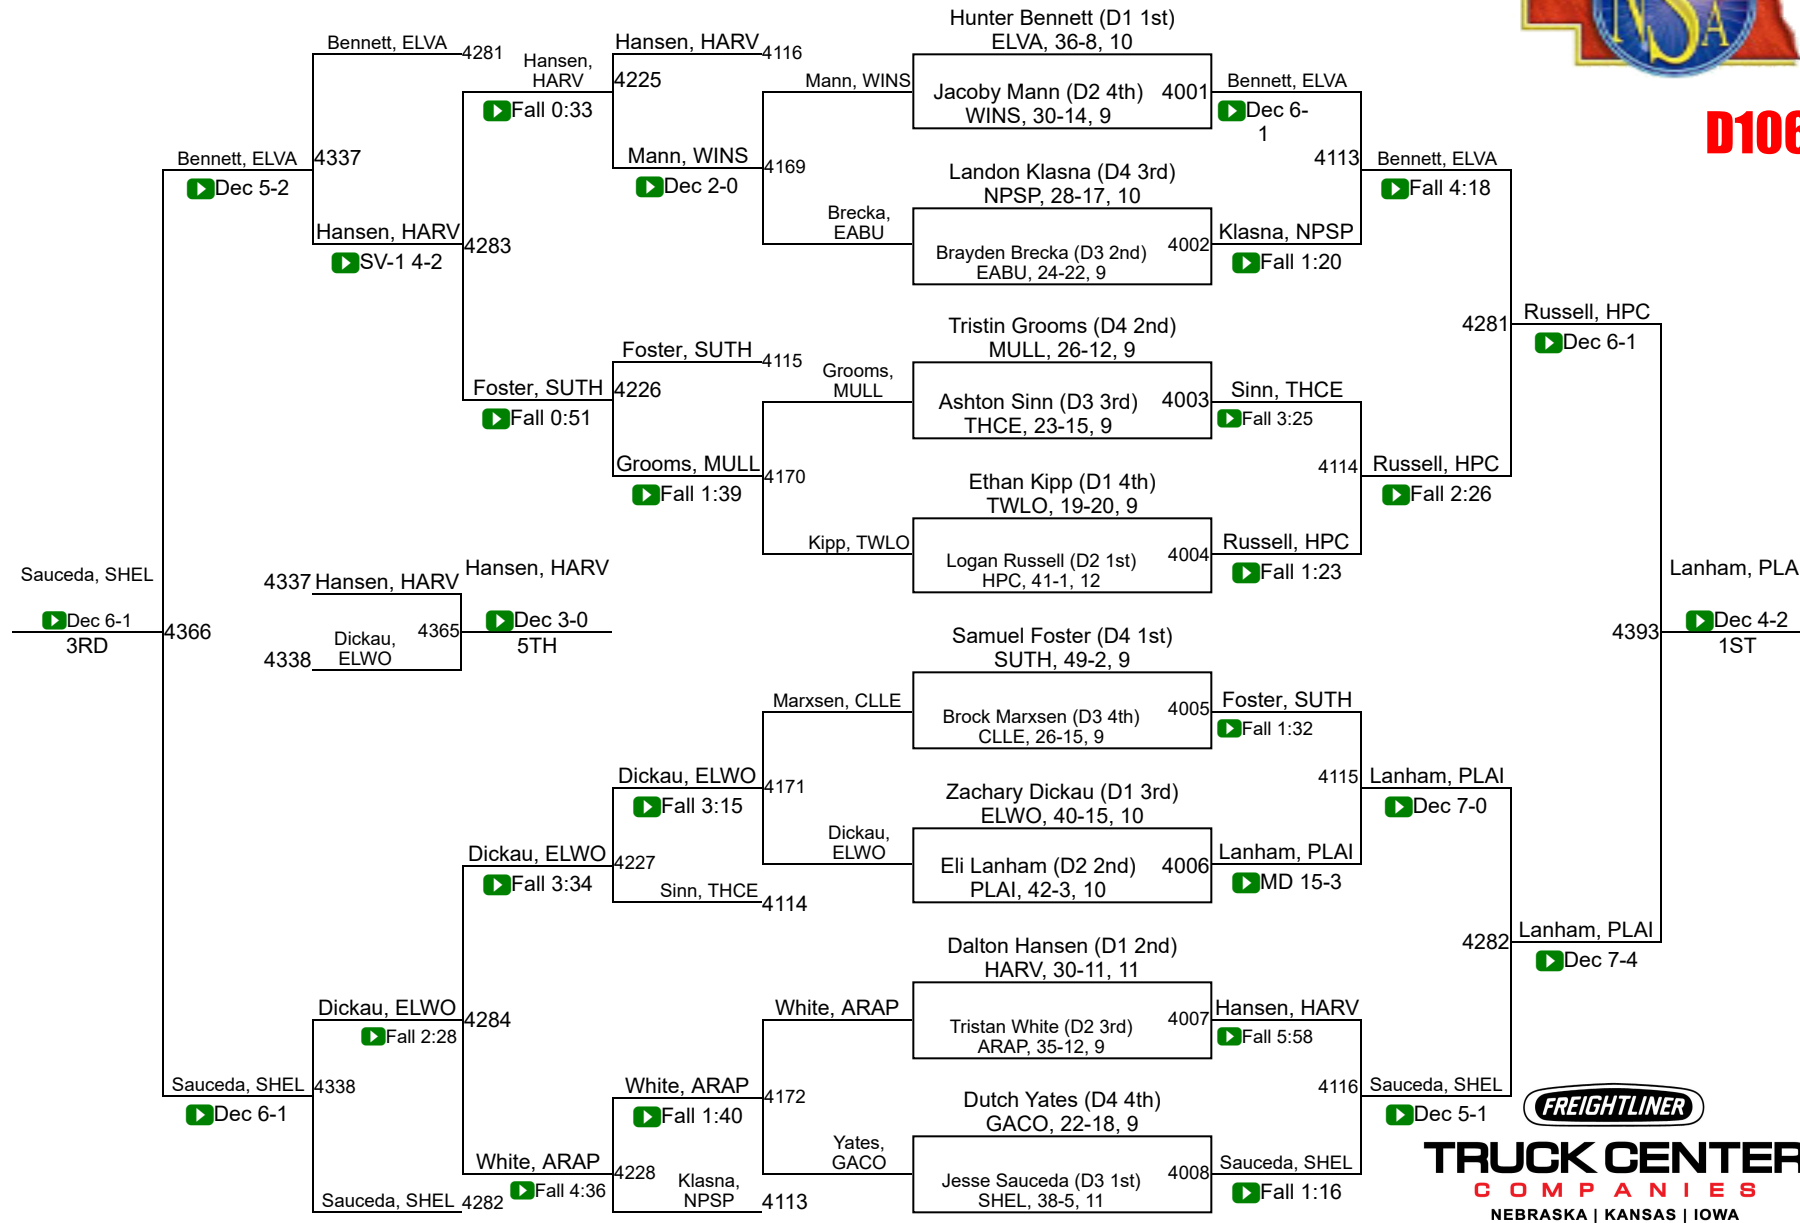

2019 NSAA Wrestling Championships

Final Team Scores

Class D

1	Plainview	127.0	40	Harvard	13.0
2	Archbishop Bergan	122.0	42	Hitchcock County	12.0
3	Mullen	86.0	42	Medicine Valley	12.0
4	Amherst	72.5	42	North Platte St. Patrick`s	12.0
5	Elkhorn Valley	69.0	45	Ainsworth	11.0
6	Central Valley	62.0	45	Tri County	11.0
7	Burwell	54.0	47	Axtell	10.0
8	Nebraska Christian	52.0	47	West Holt	10.0
9	Neligh-Oakdale	47.0	49	Arapahoe	9.0
10	Thayer Central	46.0	49	Fullerton	9.0
11	High Plains Community	43.0	51	St. Mary`s	8.0
12	Maxwell	42.0	52	Elm Creek	6.5
13	Clearwater-Orchard	40.0	53	Laurel-Concord-Coleridge	4.0
13	Howells-Dodge	40.0	53	Sandhills/Theford	4.0
15	Winside	39.0	55	Anselmo-Merna	3.0
16	Randolph	37.0	55	Dundy County Stratton	3.0
17	Sutherland	35.0	55	Meridian	3.0
18	Weeping Water	34.0	58	Hay Springs	2.0
19	Bayard	33.0	59	Crawford	1.0
19	Morrill	33.0	59	Pender	1.0
19	North Central	33.0	61	Clarkson-Leigh	0.0
22	Shelton	32.0	61	East Butler	0.0
23	Elwood	29.0	61	Guardian Angels Cent. Cath.	0.0
24	Overton	28.0	61	Red Cloud/Blue Hill	0.0
24	Stapleton	28.0	61	Southern	0.0
26	Pleasanton	27.5	61	Wilcox-Hildreth	0.0
27	Twin Loup	27.0			
28	Arcadia/Loup City	25.0			
28	Friend	25.0			
30	Creighton	22.5			
31	Wisner-Pilger	22.0			
32	Palmer	18.5			
33	S. Loup (Callaway/Arnold)	18.0			
33	Southwest	18.0			
35	Alma	17.0			
35	Brady	17.0			
35	Hyannis	17.0			
38	Ansley-Litchfield	15.0			
39	Franklin	14.0			
40	Garden County	13.0			

2019 NSAA Championships

D106

2019 NSAA Championships

D113

TRUCK CENTER COMPANIES
NEBRASKA | KANSAS | IOWA

2019 NSAA Championships

D120

2019 NSAA Championships