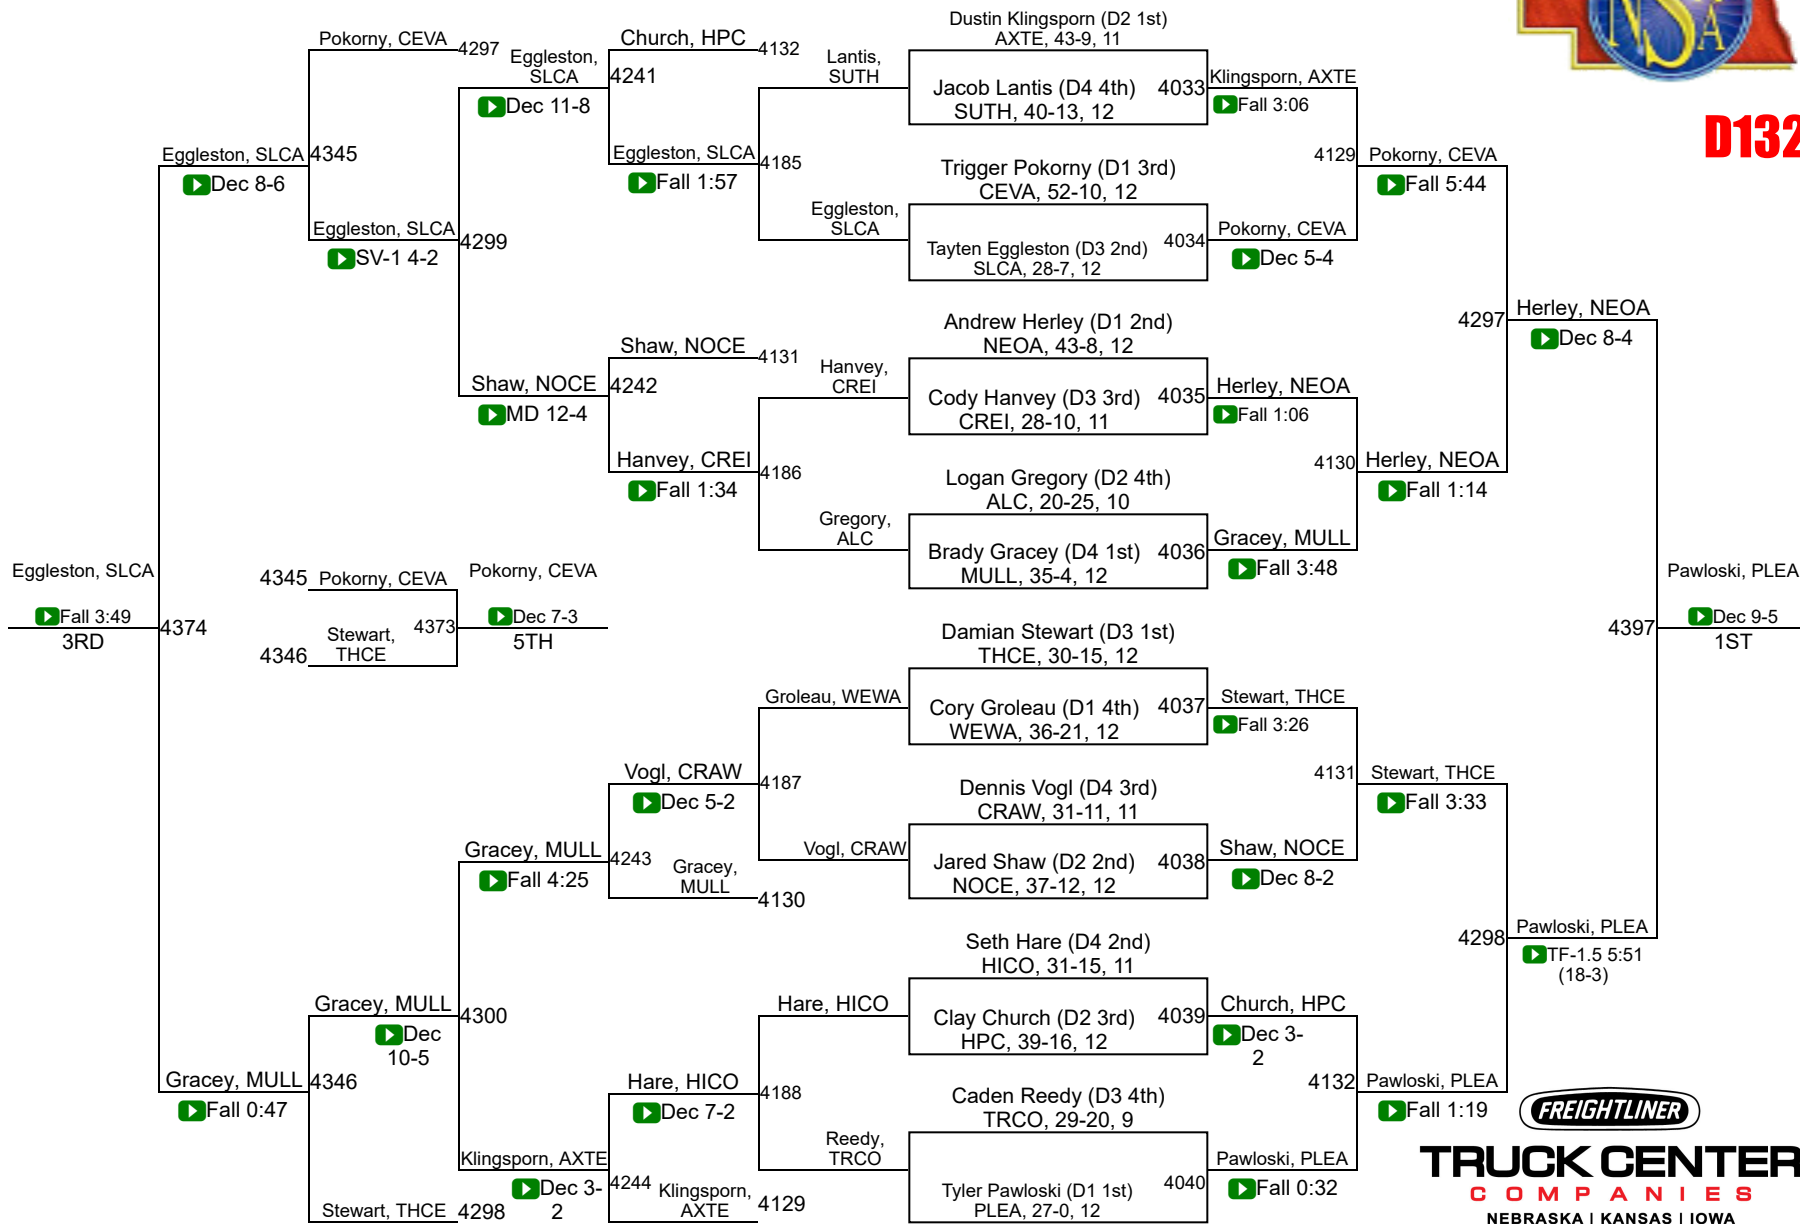

2019 NSAA Wrestling Championships

Final Team Scores

Class D

1	Plainview	127.0	40	Harvard	13.0
2	Archbishop Bergan	122.0	42	Hitchcock County	12.0
3	Mullen	86.0	42	Medicine Valley	12.0
4	Amherst	72.5	42	North Platte St. Patrick`s	12.0
5	Elkhorn Valley	69.0	45	Ainsworth	11.0
6	Central Valley	62.0	45	Tri County	11.0
7	Burwell	54.0	47	Axtell	10.0
8	Nebraska Christian	52.0	47	West Holt	10.0
9	Neligh-Oakdale	47.0	49	Arapahoe	9.0
10	Thayer Central	46.0	49	Fullerton	9.0
11	High Plains Community	43.0	51	St. Mary`s	8.0
12	Maxwell	42.0	52	Elm Creek	6.5
13	Clearwater-Orchard	40.0	53	Laurel-Concord-Coleridge	4.0
13	Howells-Dodge	40.0	53	Sandhills/Theford	4.0
15	Winside	39.0	55	Anselmo-Merna	3.0
16	Randolph	37.0	55	Dundy County Stratton	3.0
17	Sutherland	35.0	55	Meridian	3.0
18	Weeping Water	34.0	58	Hay Springs	2.0
19	Bayard	33.0	59	Crawford	1.0
19	Morrill	33.0	59	Pender	1.0
19	North Central	33.0	61	Clarkson-Leigh	0.0
22	Shelton	32.0	61	East Butler	0.0
23	Elwood	29.0	61	Guardian Angels Cent. Cath.	0.0
24	Overton	28.0	61	Red Cloud/Blue Hill	0.0
24	Stapleton	28.0	61	Southern	0.0
26	Pleasanton	27.5	61	Wilcox-Hildreth	0.0
27	Twin Loup	27.0			
28	Arcadia/Loup City	25.0			
28	Friend	25.0			
30	Creighton	22.5			
31	Wisner-Pilger	22.0			
32	Palmer	18.5			
33	S. Loup (Callaway/Arnold)	18.0			
33	Southwest	18.0			
35	Alma	17.0			
35	Brady	17.0			
35	Hyannis	17.0			
38	Ansley-Litchfield	15.0			
39	Franklin	14.0			
40	Garden County	13.0			

D126

TRUCK CENTER
COMPANIES
NEBRASKA | KANSAS | IOWA

2019 NSAA Championships

D132

TRUCK CENTER COMPANIES
NEBRASKA | KANSAS | IOWA

2019 NSAA Championships

D145

2019 NSAA Championships