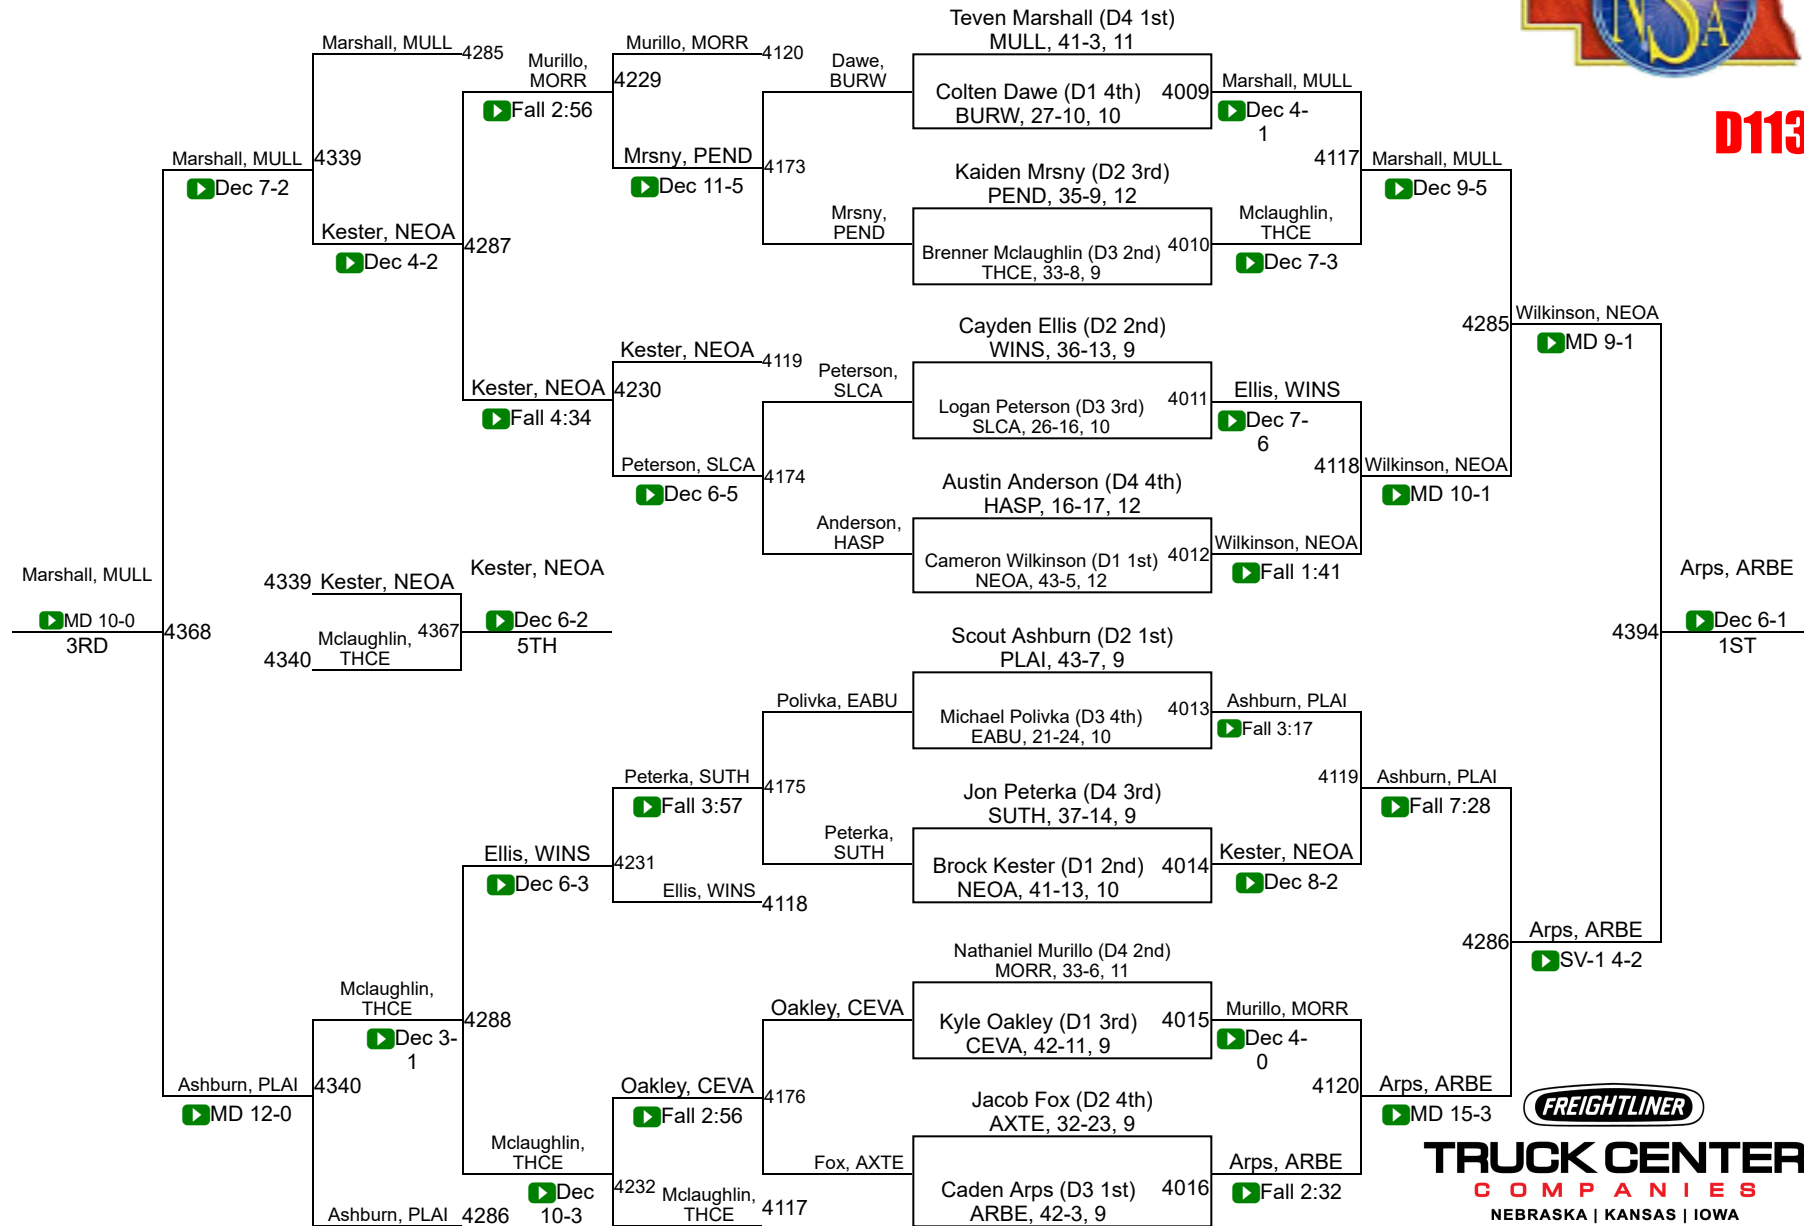

2019 NSAA Wrestling Championships

Final Team Scores

Class D

1	Plainview	127.0	40	Harvard	13.0
2	Archbishop Bergan	122.0	42	Hitchcock County	12.0
3	Mullen	86.0	42	Medicine Valley	12.0
4	Amherst	72.5	42	North Platte St. Patrick`s	12.0
5	Elkhorn Valley	69.0	45	Ainsworth	11.0
6	Central Valley	62.0	45	Tri County	11.0
7	Burwell	54.0	47	Axtell	10.0
8	Nebraska Christian	52.0	47	West Holt	10.0
9	Neligh-Oakdale	47.0	49	Arapahoe	9.0
10	Thayer Central	46.0	49	Fullerton	9.0
11	High Plains Community	43.0	51	St. Mary`s	8.0
12	Maxwell	42.0	52	Elm Creek	6.5
13	Clearwater-Orchard	40.0	53	Laurel-Concord-Coleridge	4.0
13	Howells-Dodge	40.0	53	Sandhills/Theford	4.0
15	Winside	39.0	55	Anselmo-Merna	3.0
16	Randolph	37.0	55	Dundy County Stratton	3.0
17	Sutherland	35.0	55	Meridian	3.0
18	Weeping Water	34.0	58	Hay Springs	2.0
19	Bayard	33.0	59	Crawford	1.0
19	Morrill	33.0	59	Pender	1.0
19	North Central	33.0	61	Clarkson-Leigh	0.0
22	Shelton	32.0	61	East Butler	0.0
23	Elwood	29.0	61	Guardian Angels Cent. Cath.	0.0
24	Overton	28.0	61	Red Cloud/Blue Hill	0.0
24	Stapleton	28.0	61	Southern	0.0
26	Pleasanton	27.5	61	Wilcox-Hildreth	0.0
27	Twin Loup	27.0			
28	Arcadia/Loup City	25.0			
28	Friend	25.0			
30	Creighton	22.5			
31	Wisner-Pilger	22.0			
32	Palmer	18.5			
33	S. Loup (Callaway/Arnold)	18.0			
33	Southwest	18.0			
35	Alma	17.0			
35	Brady	17.0			
35	Hyannis	17.0			
38	Ansley-Litchfield	15.0			
39	Franklin	14.0			
40	Garden County	13.0			

2019 NSAA Championships

D106

2019 NSAA Championships

D113

TRUCK CENTER COMPANIES
NEBRASKA | KANSAS | IOWA

2019 NSAA Championships

D120

2019 NSAA Championships