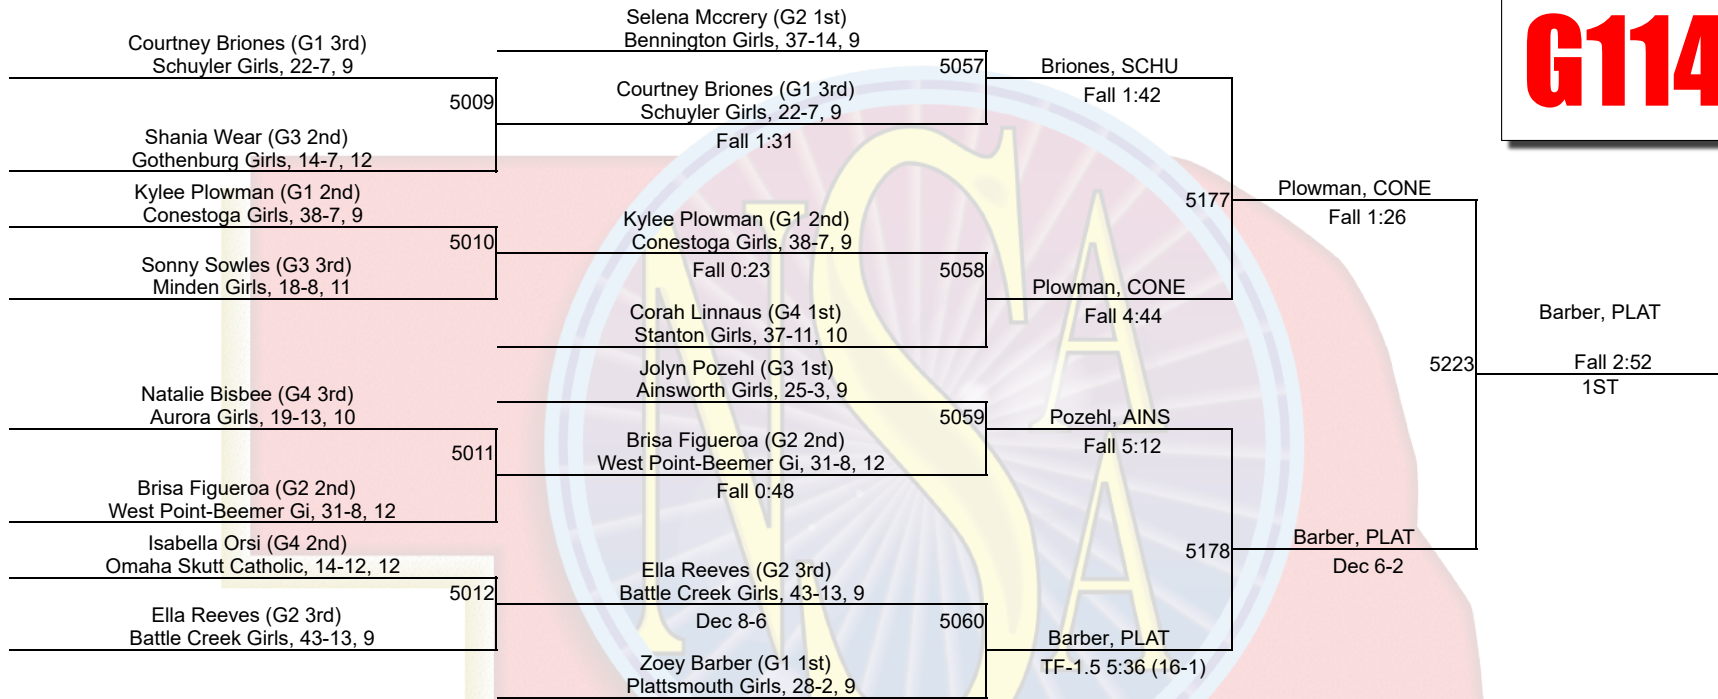

2022 NSAA State Championships

G114