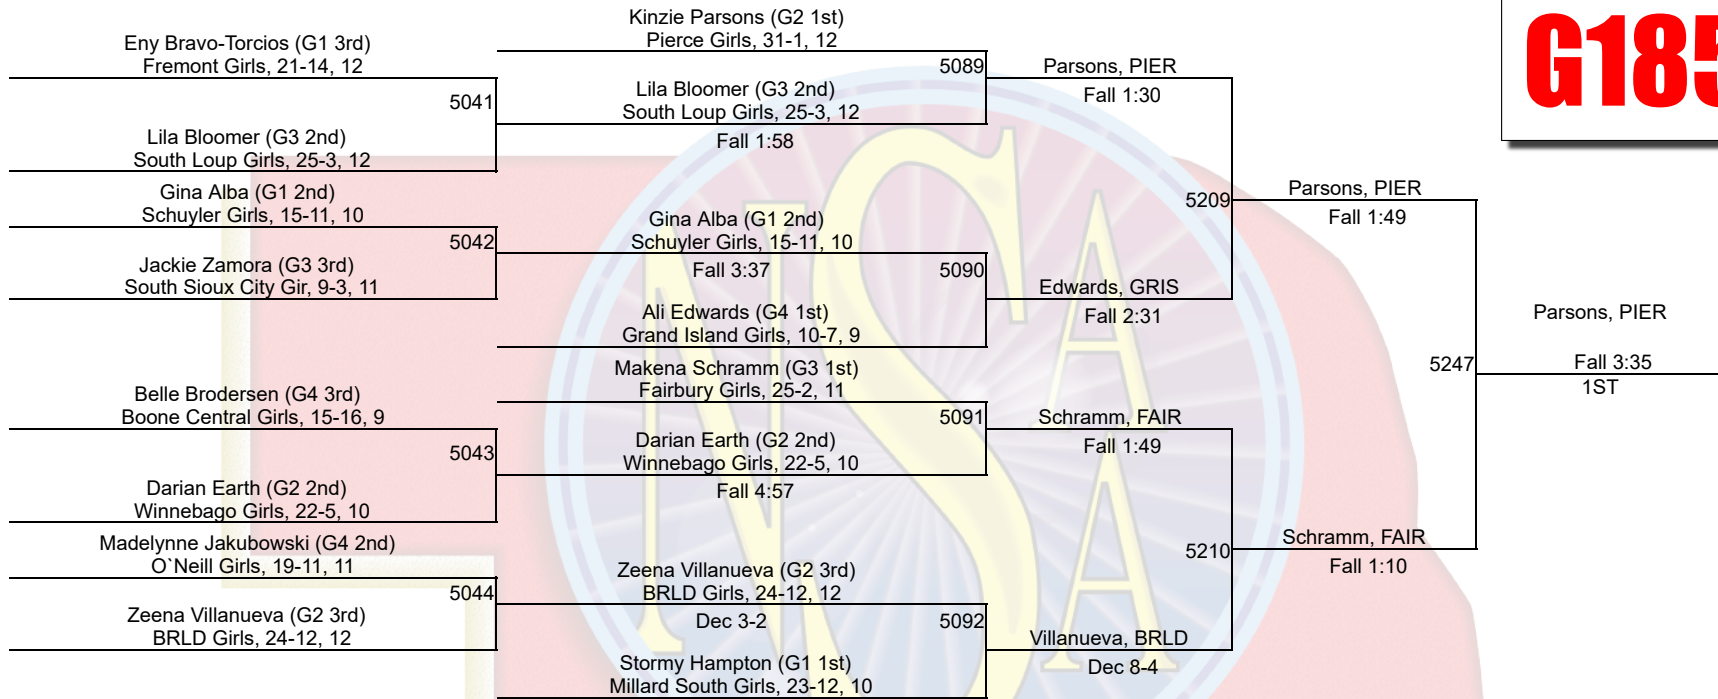

2022 NSAA State Championships

G185