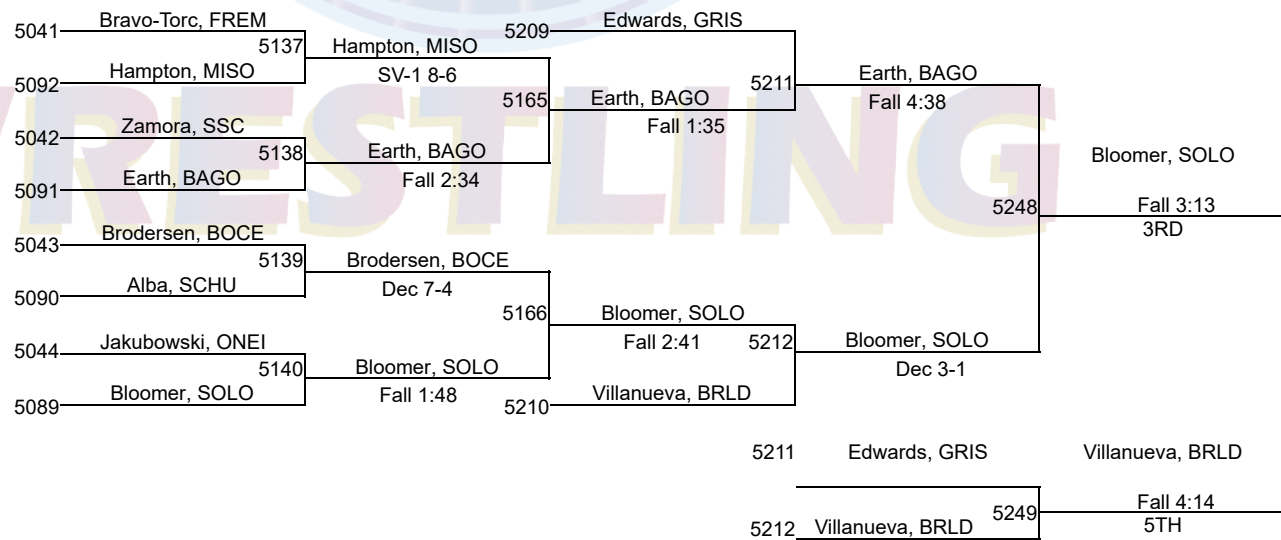

2022 NSAA State Championships

G185

WESTLING