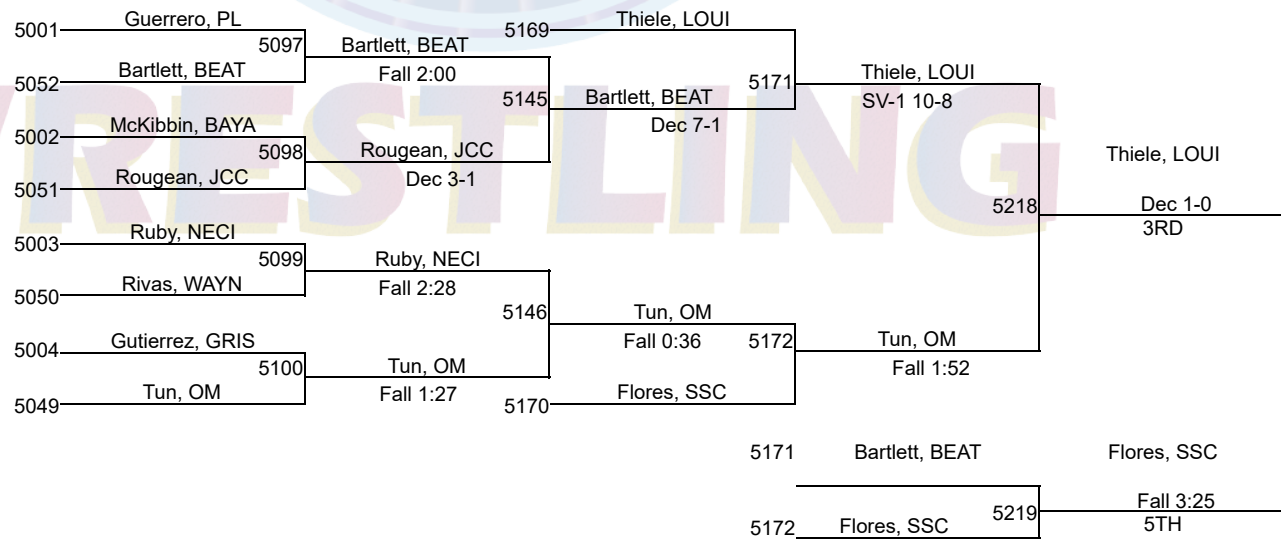

G Team Scores

	Team Name	Points	1st	2nd	3rd	4th	5th	6th	Total
34	Papillion-La Vista Girls	18.0	0	0	0	1	0	0	1
34	West Holt Girls	18.0	0	0	0	1	0	0	1
37	Louisville Girls	16.0	0	0	1	0	0	0	1
38	Lexington Girls	14.0	0	0	0	1	0	0	1
39	Ainsworth Girls	13.0	0	0	0	0	1	0	1
39	Omaha South Girls	13.0	0	0	0	0	1	0	1
39	Ord Girls	13.0	0	0	0	0	1	0	1
42	BRLD Girls	9.0	0	0	0	0	1	0	1
42	Fremont Girls	9.0	0	0	0	0	0	1	1
44	Battle Creek Girls	7.0	0	0	0	0	0	1	1
44	Beatrice Girls	7.0	0	0	0	0	0	1	1
44	Minden Girls	7.0	0	0	0	0	0	0	0
44	Omaha Marian Girls	7.0	0	0	0	0	0	1	1
48	Millard West Girls	4.0	0	0	0	0	0	0	0
49	High Plains Community Girls	3.0	0	0	0	0	0	0	0
49	Overton Girls	3.0	0	0	0	0	0	0	0
51	Norfolk Catholic Girls	2.0	0	0	0	0	0	0	0
51	Platteview Girls	2.0	0	0	0	0	0	0	0
53	Boone Central Girls	1.0	0	0	0	0	0	0	0
53	Millard South Girls	1.0	0	0	0	0	0	0	0
53	Wayne Girls	1.0	0	0	0	0	0	0	0
56	Ansley-Litchfield Girls	0.0	0	0	0	0	0	0	0
56	Bayard Girls	0.0	0	0	0	0	0	0	0
56	Bridgeport Girls	0.0	0	0	0	0	0	0	0
56	Centura Girls	0.0	0	0	0	0	0	0	0
56	Columbus Girls	0.0	0	0	0	0	0	0	0
56	Gothenburg Girls	0.0	0	0	0	0	0	0	0
56	Omaha Skutt Catholic Girls	0.0	0	0	0	0	0	0	0
56	Palmyra Girls	0.0	0	0	0	0	0	0	0
56	Southwest Girls	0.0	0	0	0	0	0	0	0
56	Summerland Girls	0.0	0	0	0	0	0	0	0

2022 NSAA State Championships

G100