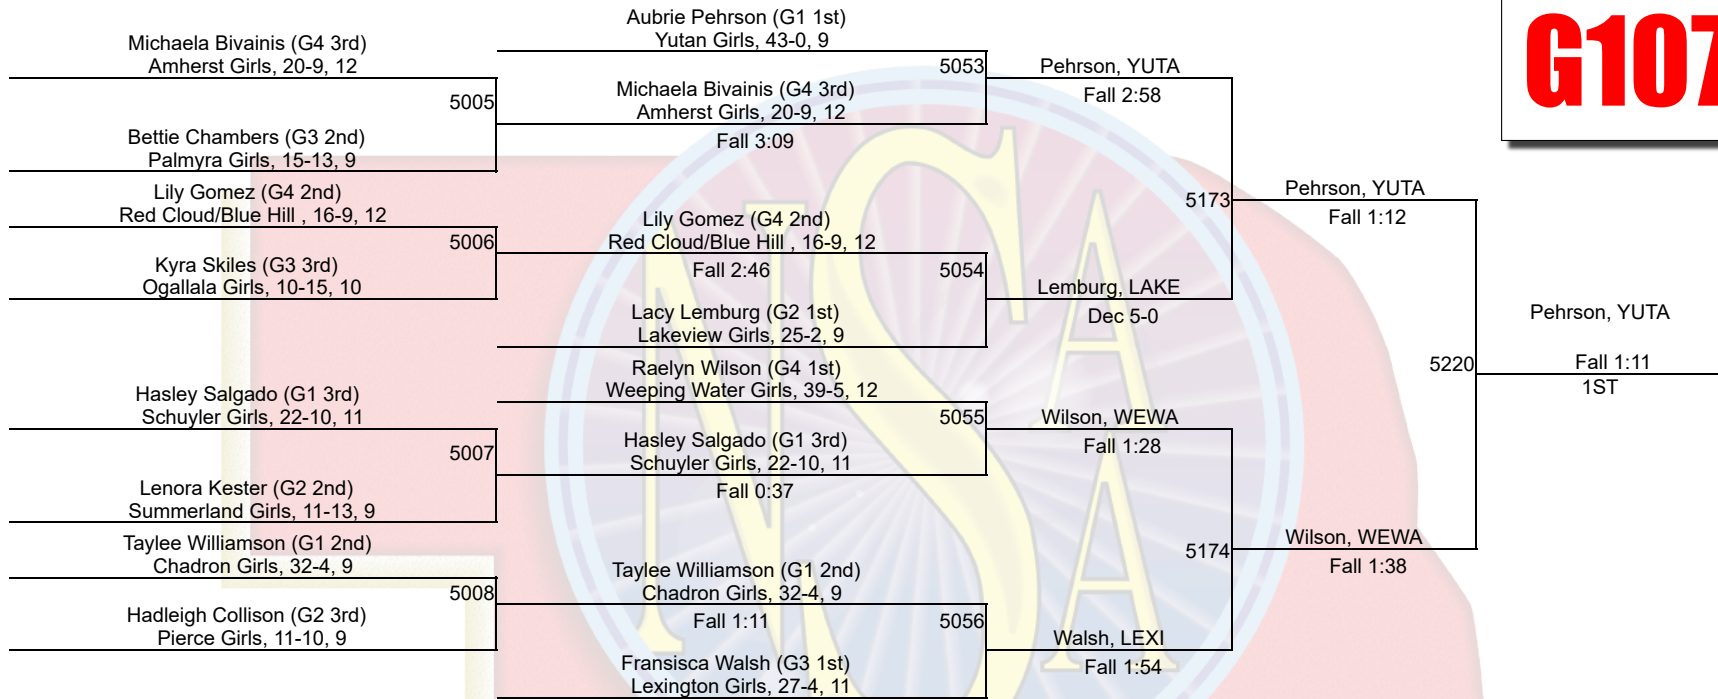

2022 NSAA State Championships

G107