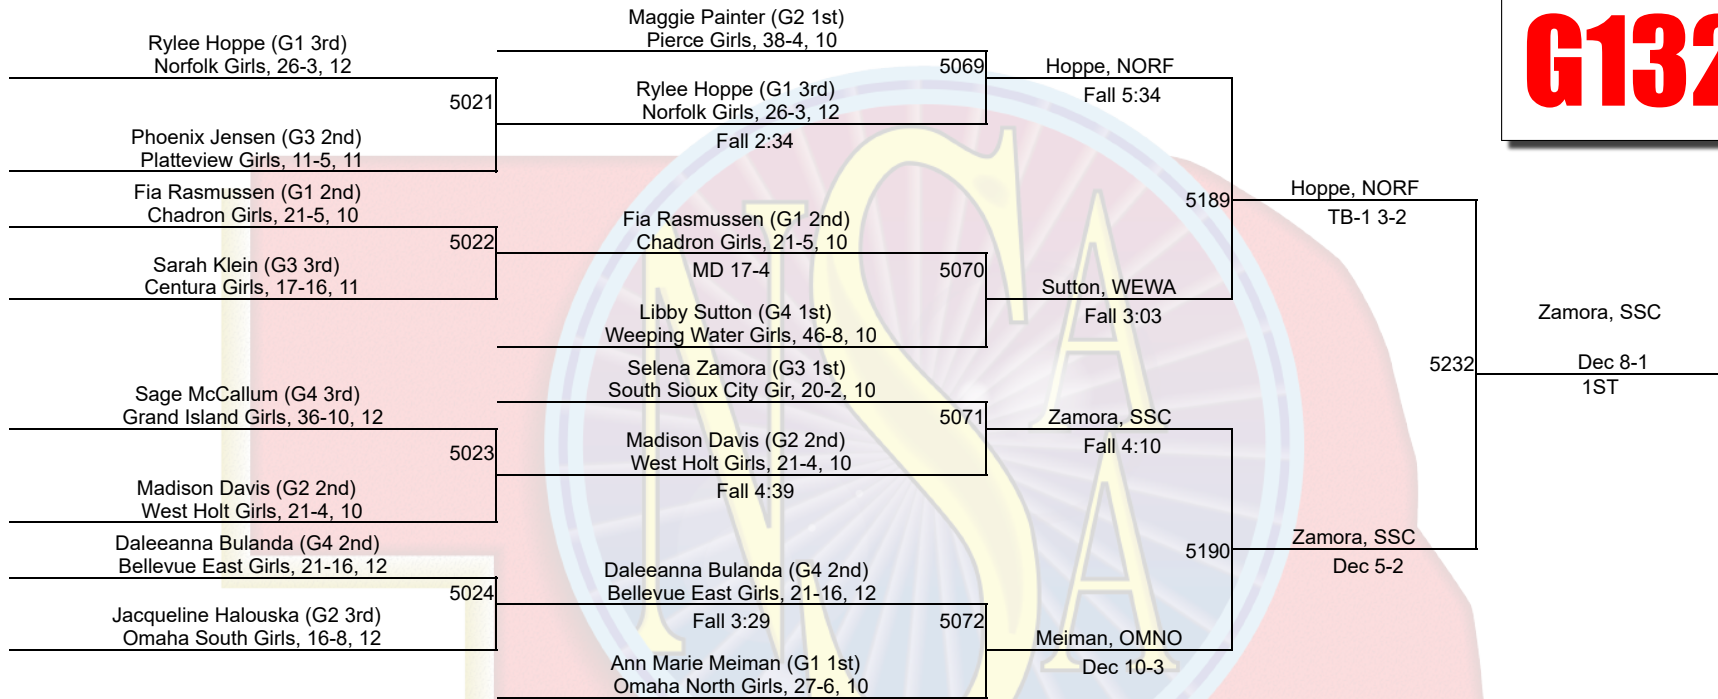

# 2022 NSAA State Championships

**G126**

WESTLING

# 2022 NSAA State Championships

**G132**