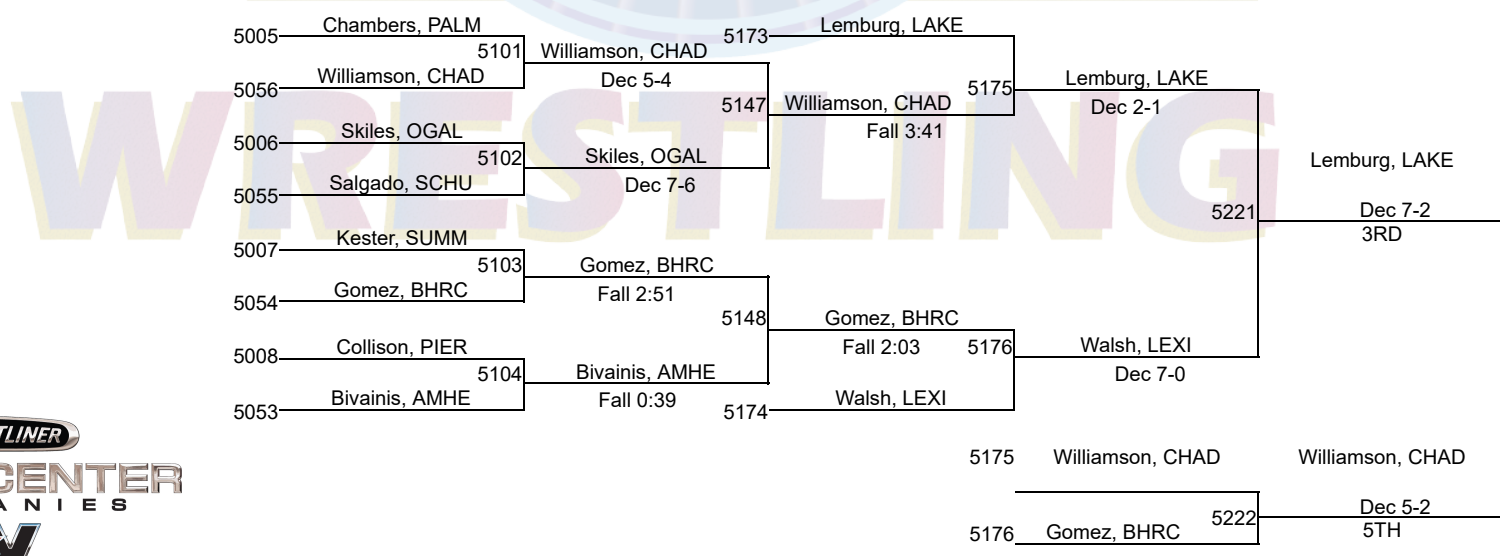

2022 NSAA State Championships

G107