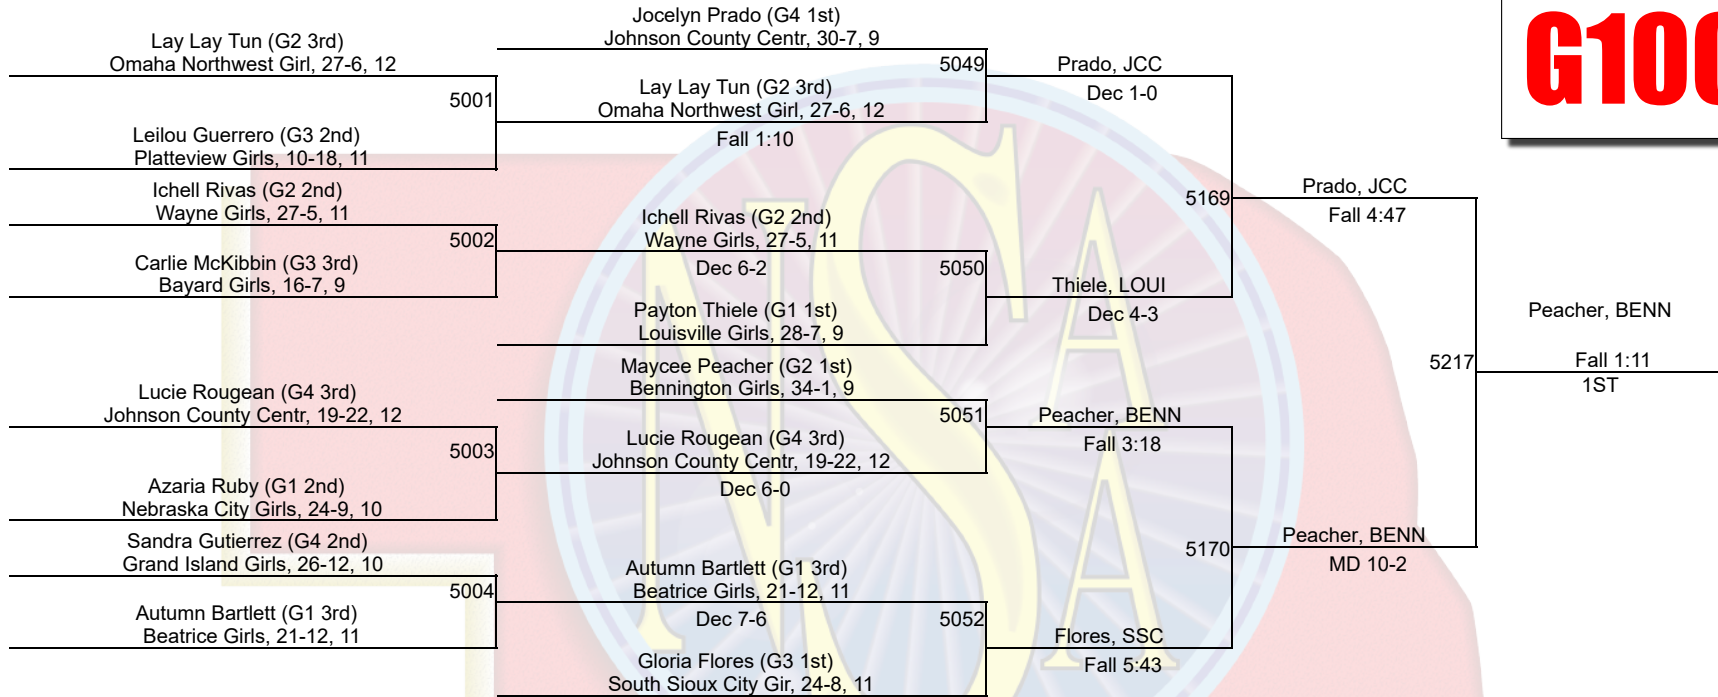

G Team Scores

	Team Name	Points	1st	2nd	3rd	4th	5th	6th	Total
34	Papillion-La Vista Girls	18.0	0	0	0	1	0	0	1
34	West Holt Girls	18.0	0	0	0	1	0	0	1
37	Louisville Girls	16.0	0	0	1	0	0	0	1
38	Lexington Girls	14.0	0	0	0	1	0	0	1
39	Ainsworth Girls	13.0	0	0	0	0	1	0	1
39	Omaha South Girls	13.0	0	0	0	0	1	0	1
39	Ord Girls	13.0	0	0	0	0	1	0	1
42	BRLD Girls	9.0	0	0	0	0	1	0	1
42	Fremont Girls	9.0	0	0	0	0	0	1	1
44	Battle Creek Girls	7.0	0	0	0	0	0	1	1
44	Beatrice Girls	7.0	0	0	0	0	0	1	1
44	Minden Girls	7.0	0	0	0	0	0	0	0
44	Omaha Marian Girls	7.0	0	0	0	0	0	1	1
48	Millard West Girls	4.0	0	0	0	0	0	0	0
49	High Plains Community Girls	3.0	0	0	0	0	0	0	0
49	Overton Girls	3.0	0	0	0	0	0	0	0
51	Norfolk Catholic Girls	2.0	0	0	0	0	0	0	0
51	Platteview Girls	2.0	0	0	0	0	0	0	0
53	Boone Central Girls	1.0	0	0	0	0	0	0	0
53	Millard South Girls	1.0	0	0	0	0	0	0	0
53	Wayne Girls	1.0	0	0	0	0	0	0	0
56	Ansley-Litchfield Girls	0.0	0	0	0	0	0	0	0
56	Bayard Girls	0.0	0	0	0	0	0	0	0
56	Bridgeport Girls	0.0	0	0	0	0	0	0	0
56	Centura Girls	0.0	0	0	0	0	0	0	0
56	Columbus Girls	0.0	0	0	0	0	0	0	0
56	Gothenburg Girls	0.0	0	0	0	0	0	0	0
56	Omaha Skutt Catholic Girls	0.0	0	0	0	0	0	0	0
56	Palmyra Girls	0.0	0	0	0	0	0	0	0
56	Southwest Girls	0.0	0	0	0	0	0	0	0
56	Summerland Girls	0.0	0	0	0	0	0	0	0

2022 NSAA State Championships

G100