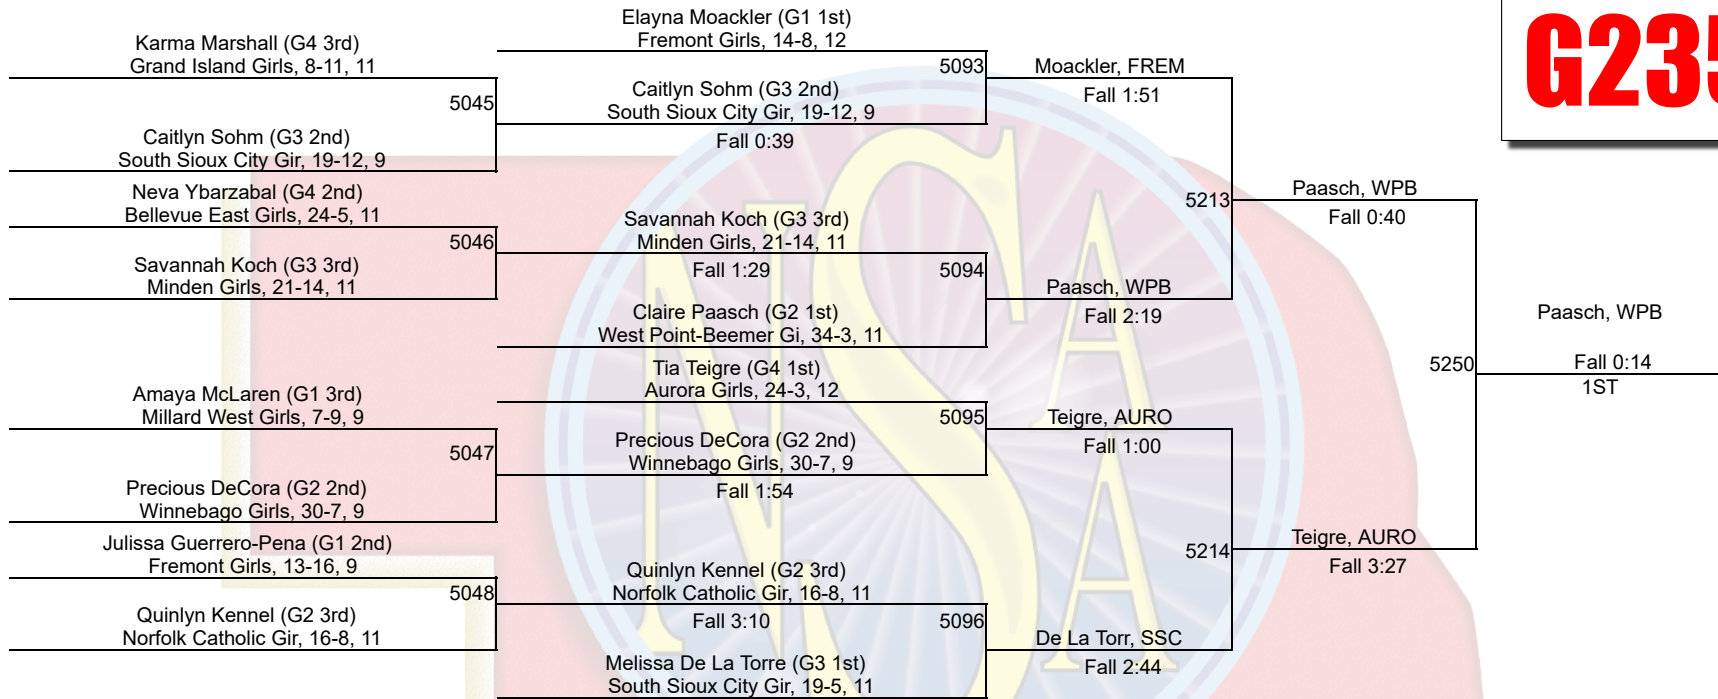

2022 NSAA State Championships

G235