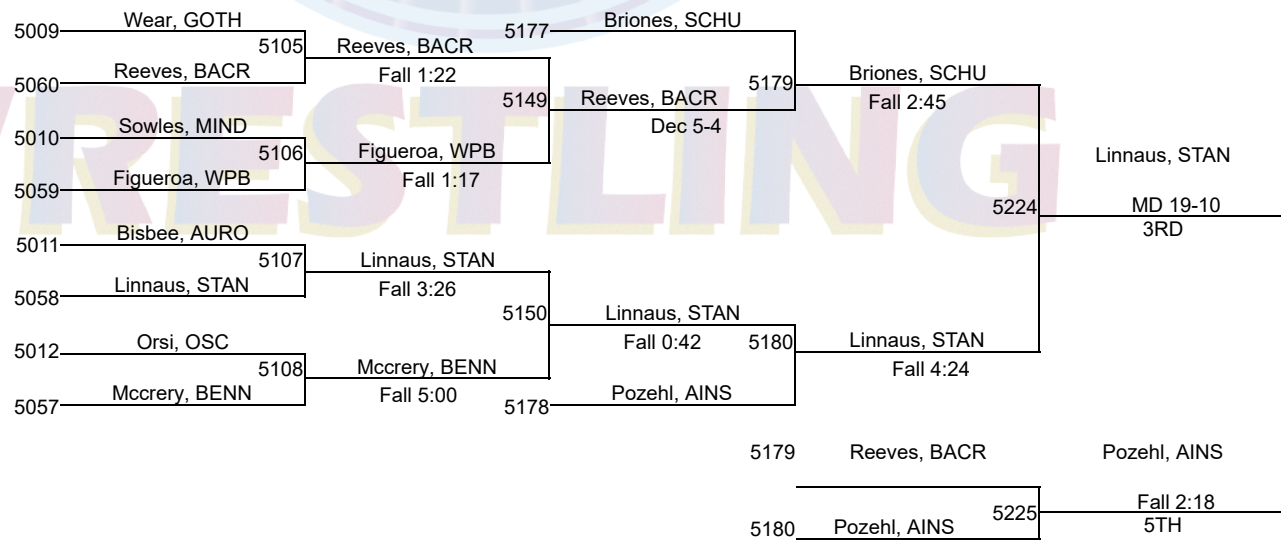

2022 NSAA State Championships

G114