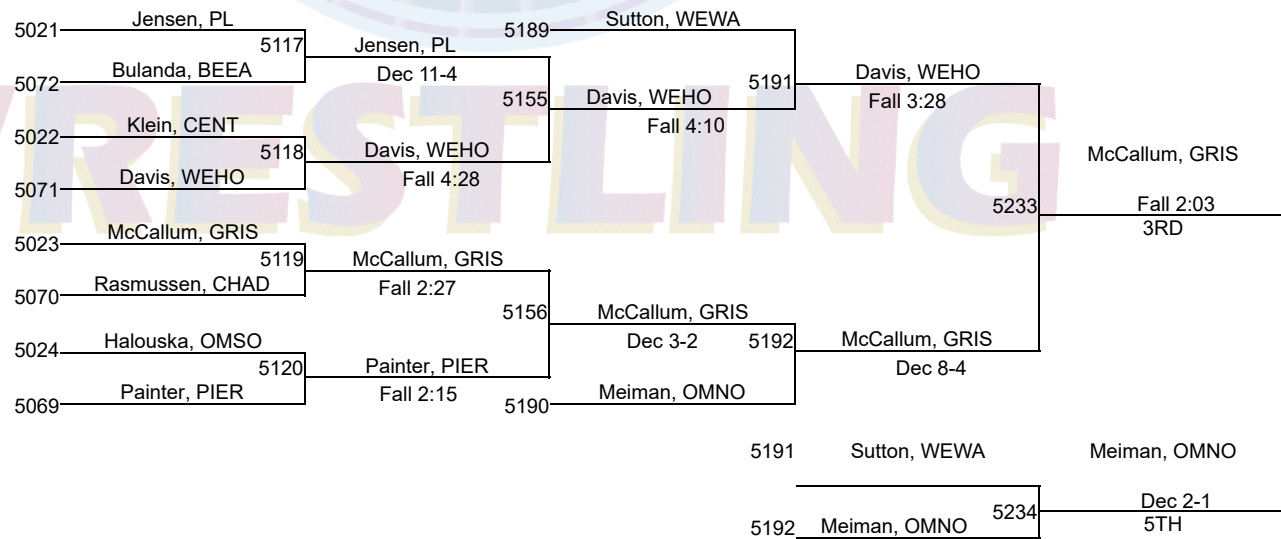

2022 NSAA State Championships

G132