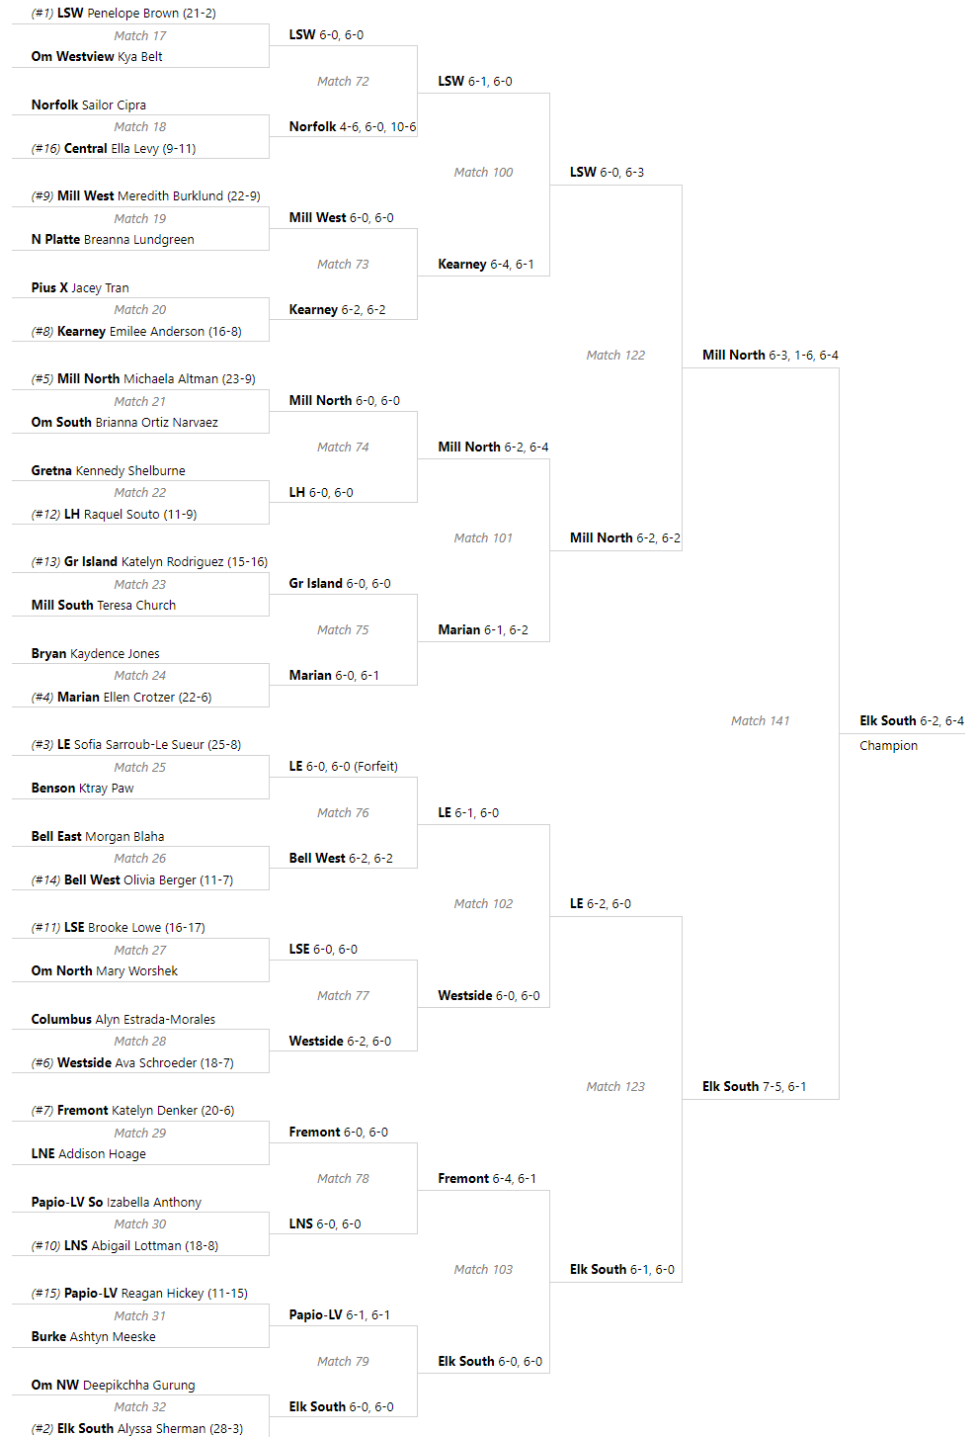

# Bracket for Class A #2 Singles (3rd / 4th Place)

## Bracket for Class A #2 Singles (5th thru 8th Place)

# Bracket for Class A #2 Singles (7th / 8th Place)