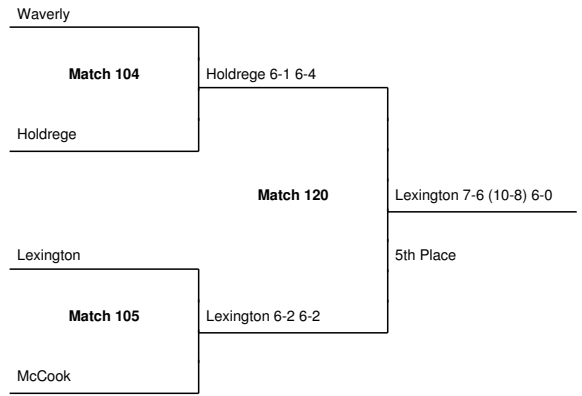

Ogallala

**Match 117**

Lexington

Lexington 6-3 7-5

Lexington 7-6 (7-2) 7-6  
(8-6)

5th Place

**2017 Girls Tennis State Bracket: Class B #1 Singles**

**2017 Girls Tennis State Bracket: Class B #2 Singles**