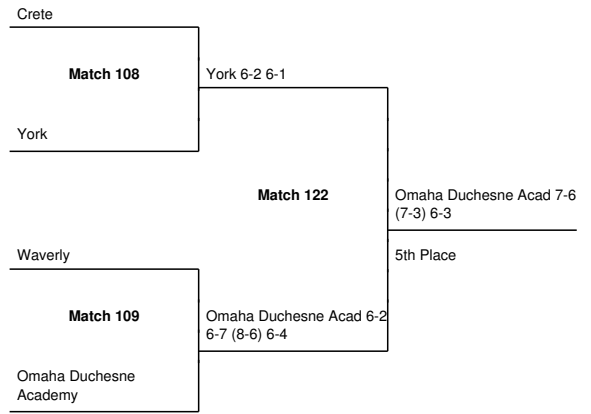

**2017 Girls Tennis State Bracket: Class B #1 Doubles**

**2017 Girls Tennis State Bracket: Class B #2 Doubles**

Omaha Skutt Catholic

**Match 116**

Omaha Duchesne  
Academy

Omaha Duchesne  
Academy 6-2 6-1

**Match 126**

Ogallala

**Match 117**

Lexington

Lexington 6-3 7-5

Lexington 7-6 (7-2) 7-6  
(8-6)

5th Place

**2017 Girls Tennis State Bracket: Class B #1 Singles**

**2017 Girls Tennis State Bracket: Class B #2 Singles**