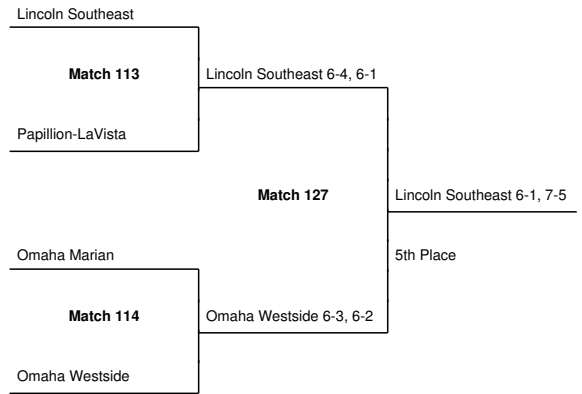

**2017 Girls Tennis State Bracket: Class A #1 Doubles**

**2017 Girls Tennis State Bracket: Class A #2 Doubles**

**2017 Girls Tennis State Bracket: Class A #1 Singles**

**2017 Girls Tennis State Bracket: Class A #2 Singles**