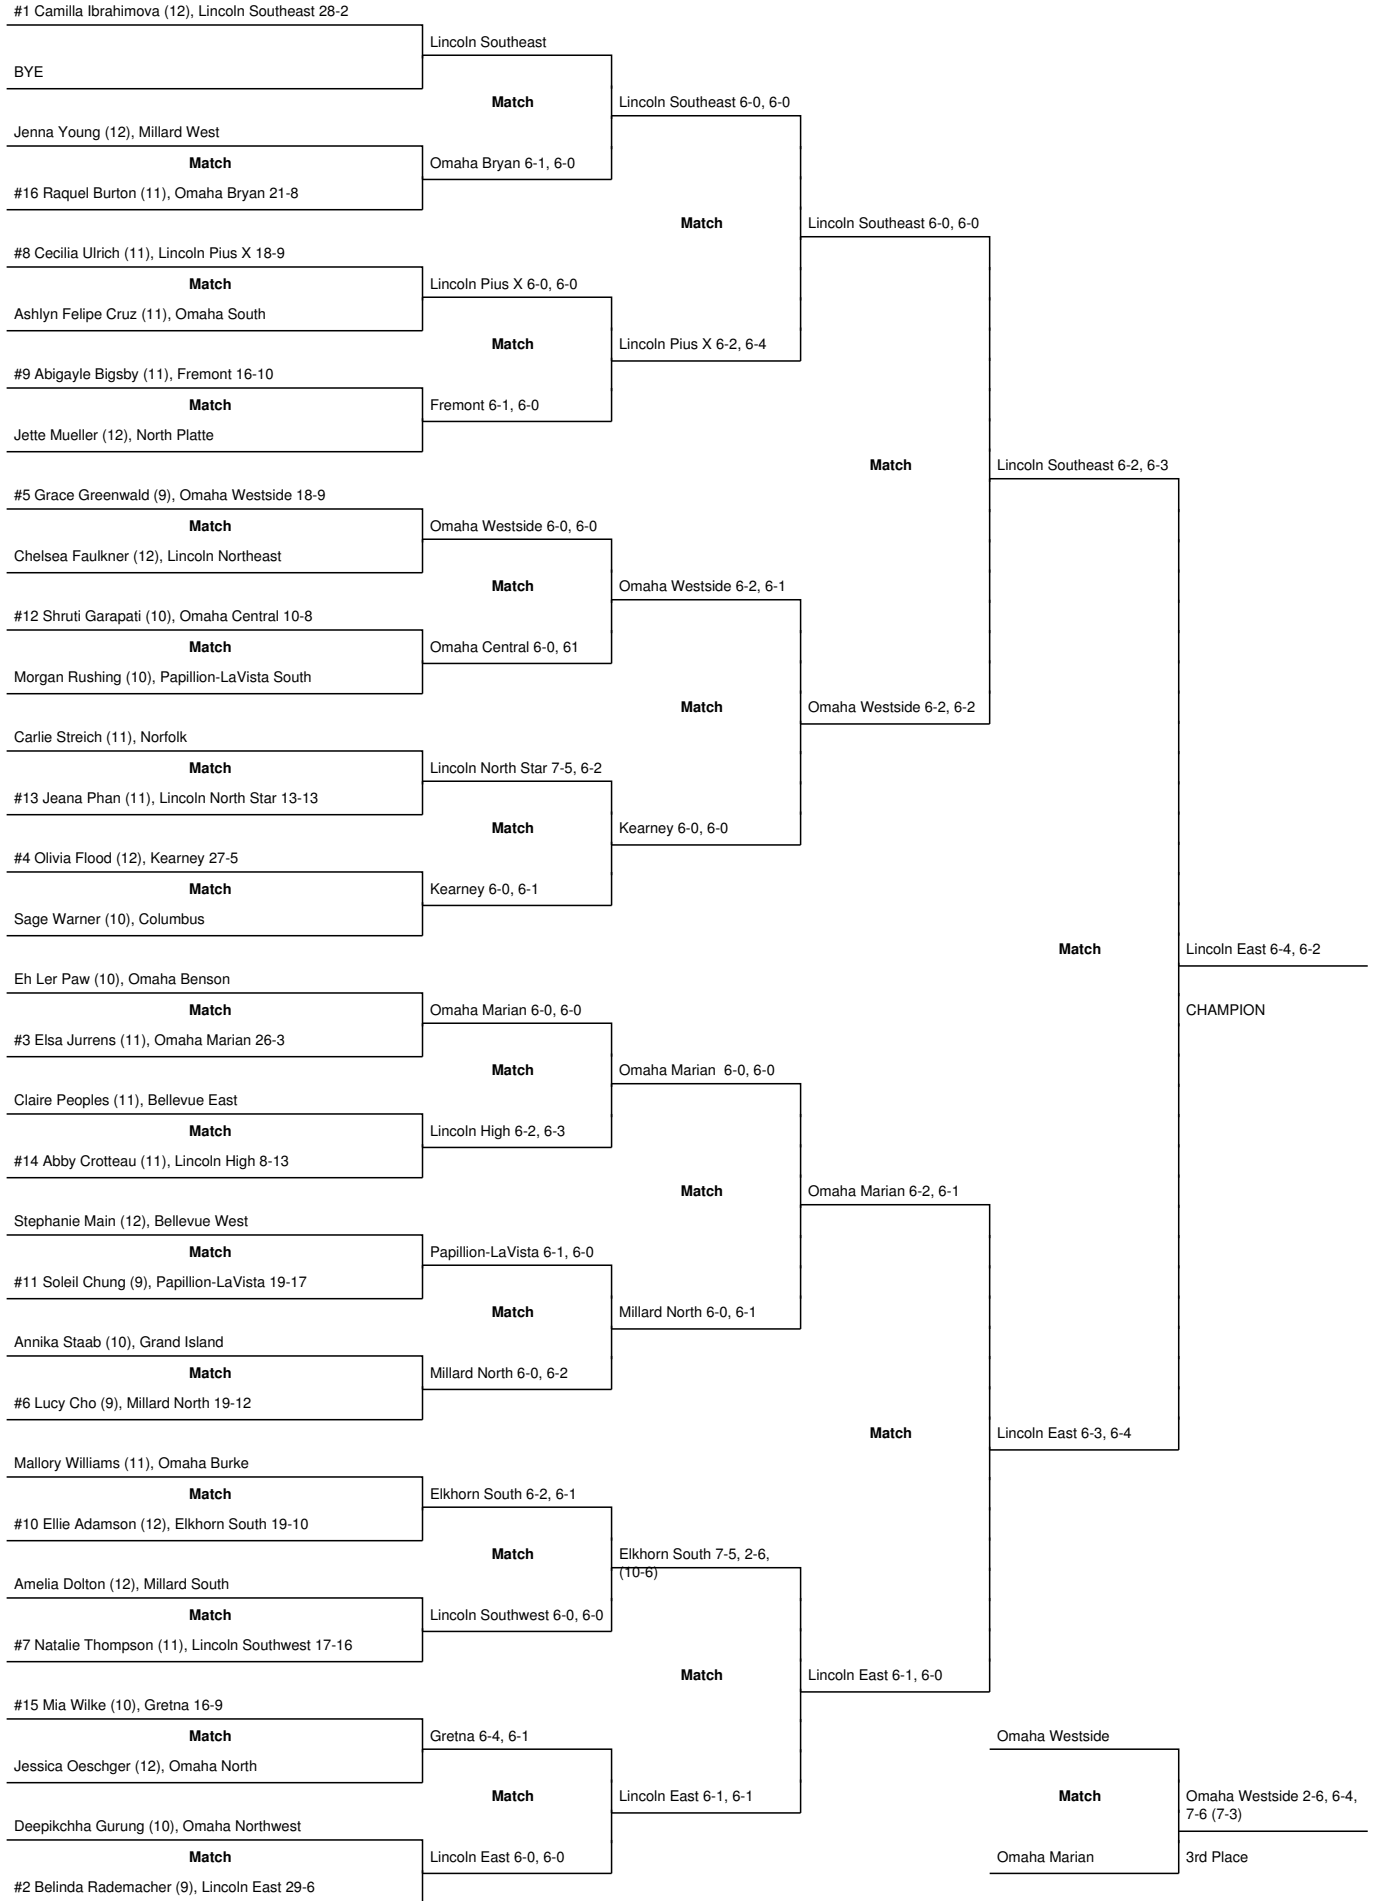

2022 Girls Tennis State Bracket: Class A #1 Singles

2022 Girls Tennis State Bracket: Class A #2 Singles

2022 Girls Tennis State Bracket: Class A #1 Doubles

2022 Girls Tennis State Bracket: Class A #2 Doubles

Class A Girls Tennis Team Scores
(as of 05/20/22 at 04:01pm)

TEAM	SCORE
Lincoln East	46
Lincoln Southeast	41
Omaha Marian	38
Lincoln Southwest	36.5
Omaha Westside	31
Millard North	28.25
Kearney	20.75
Lincoln North Star	18.625
Elkhorn South	18.125
Lincoln Pius X	15
Grand Island	14.75
Fremont	14.25
Gretna	12
Papillion-LaVista	12
Millard West	10
Columbus	6
Lincoln High	6
Omaha Bryan	4
Omaha Central	4
Bellevue East	2
Bellevue West	2
Lincoln Northeast	0
Millard South	0
Norfolk	0
North Platte	0
Omaha Benson	0
Omaha Burke	0
Omaha North	0
Omaha Northwest	0
Omaha South	0
Papillion-LaVista South	0