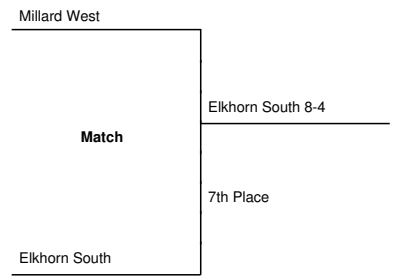

2022 Girls Tennis State Bracket: Class A #1 Singles

2022 Girls Tennis State Bracket: Class A #2 Singles

2022 Girls Tennis State Bracket: Class A #1 Doubles

2022 Girls Tennis State Bracket: Class A #2 Doubles

Class A Girls Tennis Team Scores
(as of 05/20/22 at 04:01pm)

TEAM	SCORE
Lincoln East	46
Lincoln Southeast	41
Omaha Marian	38
Lincoln Southwest	36.5
Omaha Westside	31
Millard North	28.25
Kearney	20.75
Lincoln North Star	18.625
Elkhorn South	18.125
Lincoln Pius X	15
Grand Island	14.75
Fremont	14.25
Gretna	12
Papillion-LaVista	12
Millard West	10
Columbus	6
Lincoln High	6
Omaha Bryan	4
Omaha Central	4
Bellevue East	2
Bellevue West	2
Lincoln Northeast	0
Millard South	0
Norfolk	0
North Platte	0
Omaha Benson	0
Omaha Burke	0
Omaha North	0
Omaha Northwest	0
Omaha South	0
Papillion-LaVista South	0

2022 Girls Tennis State Bracket: Class B #1 Singles

2022 Girls Tennis State Bracket: Class B #2 Singles

Kearney Catholic

Match

Hastings

Hastings 8-2

Hastings 8-4

Omaha Duchesne
Academy