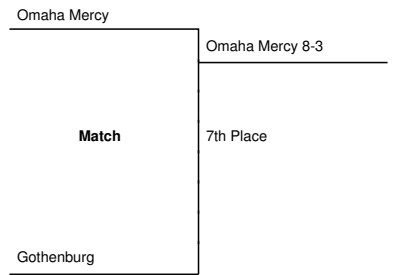

2022 Girls Tennis State Bracket: Class A #1 Singles

2022 Girls Tennis State Bracket: Class A #2 Singles

2022 Girls Tennis State Bracket: Class A #1 Doubles

2022 Girls Tennis State Bracket: Class A #2 Doubles

Class A Girls Tennis Team Scores
(as of 05/20/22 at 04:01pm)

TEAM	SCORE
Lincoln East	46
Lincoln Southeast	41
Omaha Marian	38
Lincoln Southwest	36.5
Omaha Westside	31
Millard North	28.25
Kearney	20.75
Lincoln North Star	18.625
Elkhorn South	18.125
Lincoln Pius X	15
Grand Island	14.75
Fremont	14.25
Gretna	12
Papillion-LaVista	12
Millard West	10
Columbus	6
Lincoln High	6
Omaha Bryan	4
Omaha Central	4
Bellevue East	2
Bellevue West	2
Lincoln Northeast	0
Millard South	0
Norfolk	0
North Platte	0
Omaha Benson	0
Omaha Burke	0
Omaha North	0
Omaha Northwest	0
Omaha South	0
Papillion-LaVista South	0

2022 Girls Tennis State Bracket: Class B #1 Singles

2022 Girls Tennis State Bracket: Class B #2 Singles

Kearney Catholic

Match

Hastings

Hastings 8-2

Hastings 8-4

Omaha Duchesne
Academy