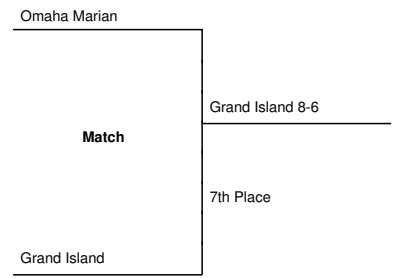

2022 Girls Tennis State Bracket: Class A #1 Singles

2022 Girls Tennis State Bracket: Class A #2 Singles

2022 Girls Tennis State Bracket: Class A #1 Doubles

2022 Girls Tennis State Bracket: Class A #2 Doubles

Class A Girls Tennis Team Scores
(as of 05/20/22 at 04:01pm)

TEAM	SCORE
Lincoln East	46
Lincoln Southeast	41
Omaha Marian	38
Lincoln Southwest	36.5
Omaha Westside	31
Millard North	28.25
Kearney	20.75
Lincoln North Star	18.625
Elkhorn South	18.125
Lincoln Pius X	15
Grand Island	14.75
Fremont	14.25
Gretna	12
Papillion-LaVista	12
Millard West	10
Columbus	6
Lincoln High	6
Omaha Bryan	4
Omaha Central	4
Bellevue East	2
Bellevue West	2
Lincoln Northeast	0
Millard South	0
Norfolk	0
North Platte	0
Omaha Benson	0
Omaha Burke	0
Omaha North	0
Omaha Northwest	0
Omaha South	0
Papillion-LaVista South	0

2022 Girls Tennis State Bracket: Class B #1 Singles

2022 Girls Tennis State Bracket: Class B #2 Singles

Kearney Catholic

Match

Hastings

Hastings 8-2

Hastings 8-4

Omaha Duchesne
Academy