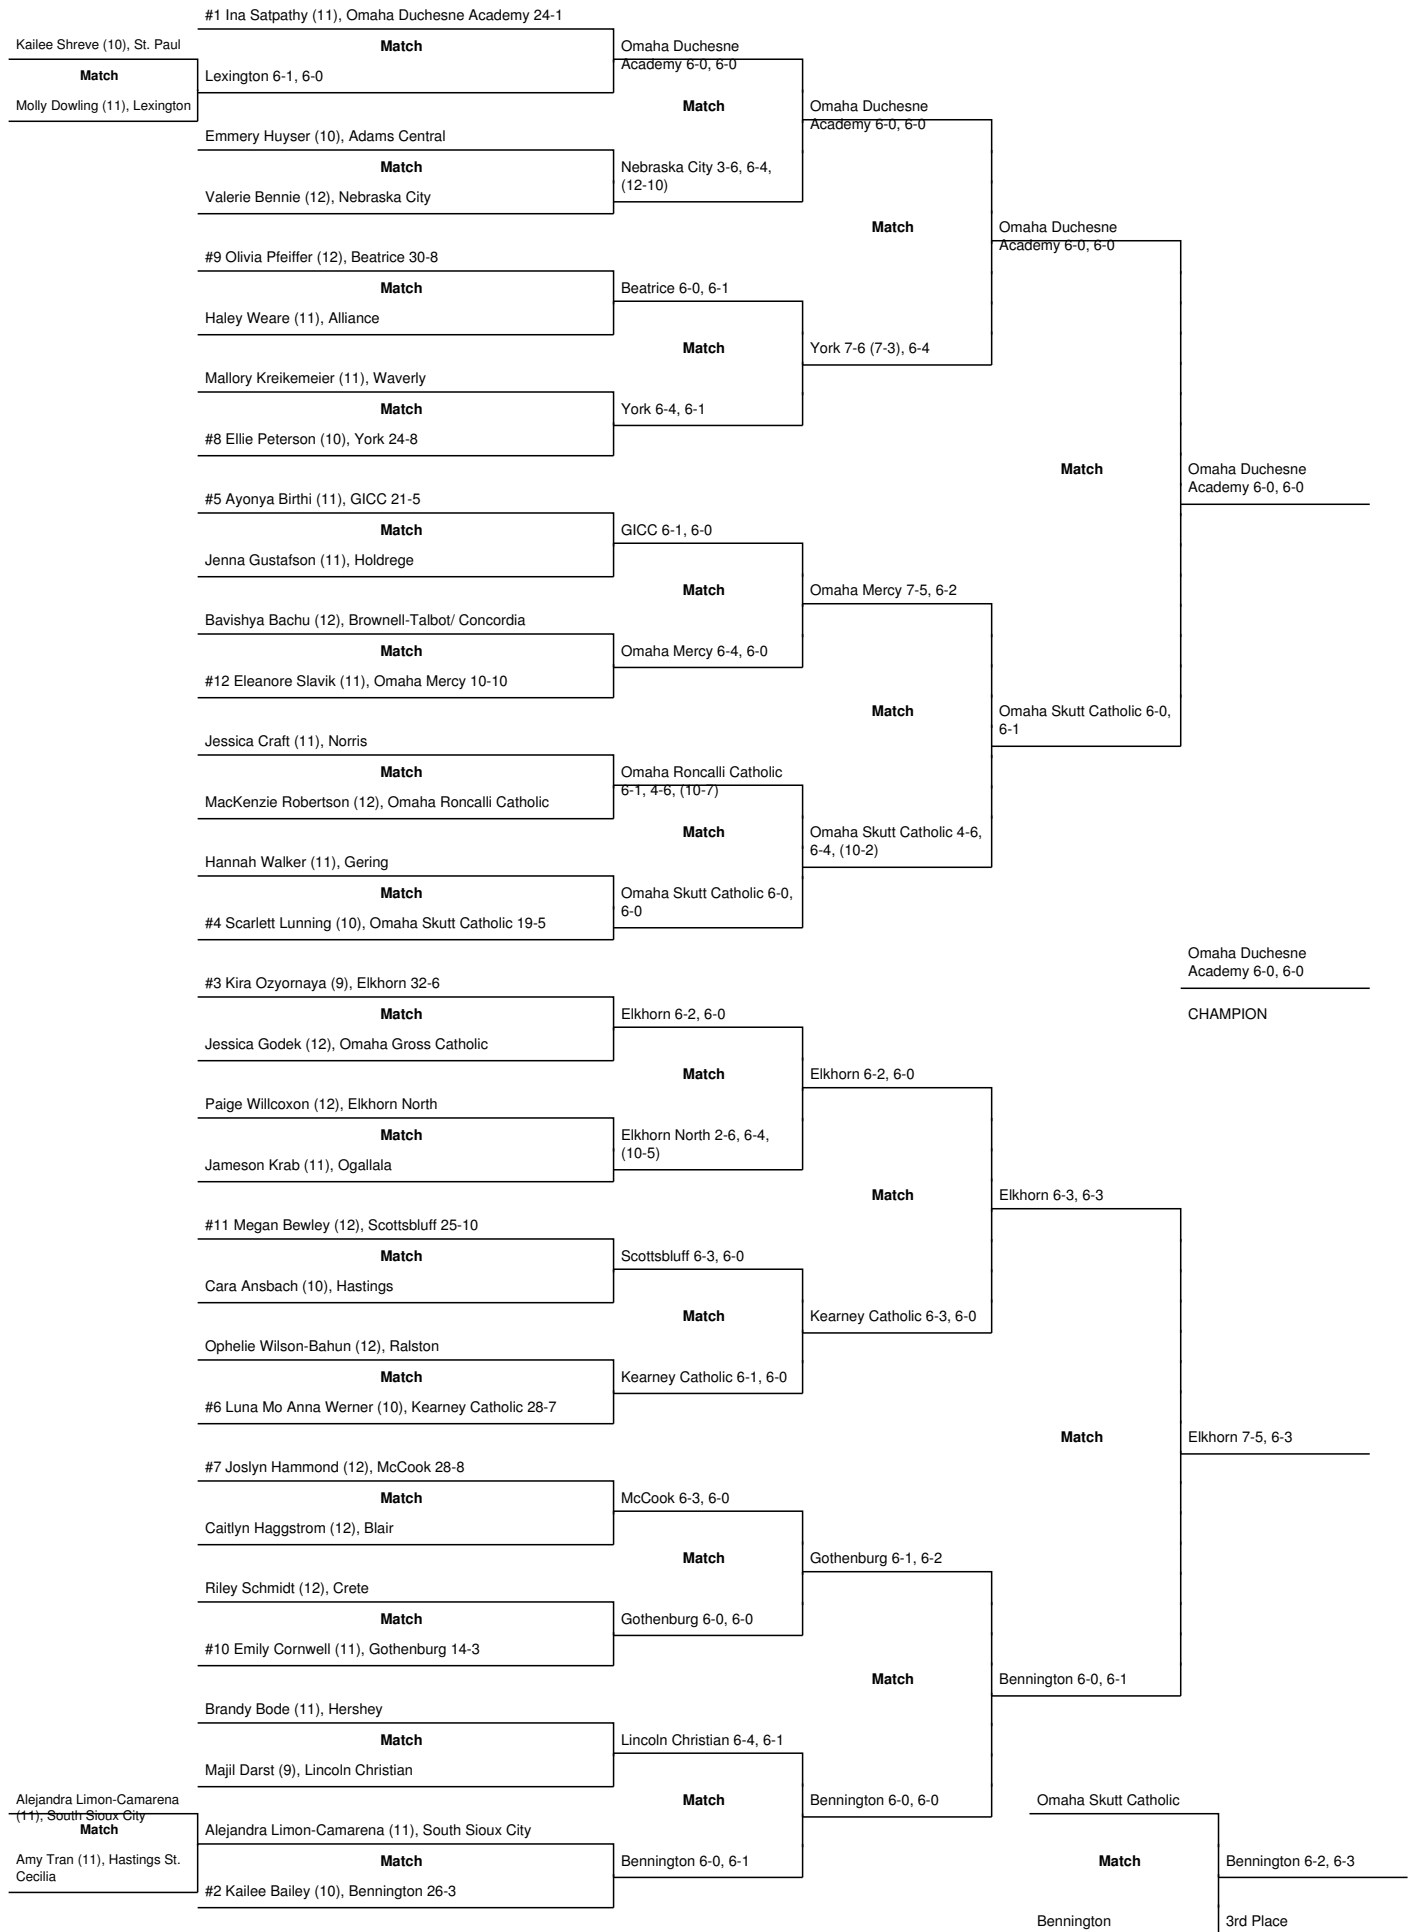

Class A Girls Tennis Team Scores
(as of 05/20/22 at 04:01pm)

TEAM	SCORE
Lincoln East	46
Lincoln Southeast	41
Omaha Marian	38
Lincoln Southwest	36.5
Omaha Westside	31
Millard North	28.25
Kearney	20.75
Lincoln North Star	18.625
Elkhorn South	18.125
Lincoln Pius X	15
Grand Island	14.75
Fremont	14.25
Gretna	12
Papillion-LaVista	12
Millard West	10
Columbus	6
Lincoln High	6
Omaha Bryan	4
Omaha Central	4
Bellevue East	2
Bellevue West	2
Lincoln Northeast	0
Millard South	0
Norfolk	0
North Platte	0
Omaha Benson	0
Omaha Burke	0
Omaha North	0
Omaha Northwest	0
Omaha South	0
Papillion-LaVista South	0

2022 Girls Tennis State Bracket: Class B #1 Singles