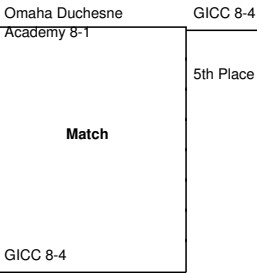

Class A Girls Tennis Team Scores
(as of 05/20/22 at 04:01pm)

TEAM	SCORE
Lincoln East	46
Lincoln Southeast	41
Omaha Marian	38
Lincoln Southwest	36.5
Omaha Westside	31
Millard North	28.25
Kearney	20.75
Lincoln North Star	18.625
Elkhorn South	18.125
Lincoln Pius X	15
Grand Island	14.75
Fremont	14.25
Gretna	12
Papillion-LaVista	12
Millard West	10
Columbus	6
Lincoln High	6
Omaha Bryan	4
Omaha Central	4
Bellevue East	2
Bellevue West	2
Lincoln Northeast	0
Millard South	0
Norfolk	0
North Platte	0
Omaha Benson	0
Omaha Burke	0
Omaha North	0
Omaha Northwest	0
Omaha South	0
Papillion-LaVista South	0

2022 Girls Tennis State Bracket: Class B #1 Singles

2022 Girls Tennis State Bracket: Class B #2 Singles

Kearney Catholic

Match

Hastings

Hastings 8-2

Hastings 8-4

Omaha Duchesne
Academy

Match

GICC

Match

5th Place

Omaha Duchesne
Academy 8-6

Kearney Catholic

Match

GICC

GICC 8-4

7th Place

2022 Girls Tennis State Bracket: Class B #1 Doubles

2022 Girls Tennis State Bracket: Class B #2 Doubles

Ralston

Match

McCook

McCook 8-6