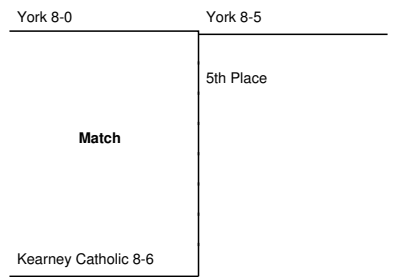

2022 Girls Tennis State Bracket: Class A #1 Singles

2022 Girls Tennis State Bracket: Class A #2 Singles

2022 Girls Tennis State Bracket: Class A #1 Doubles

2022 Girls Tennis State Bracket: Class A #2 Doubles

Class A Girls Tennis Team Scores
(as of 05/20/22 at 04:01pm)

TEAM	SCORE
Lincoln East	46
Lincoln Southeast	41
Omaha Marian	38
Lincoln Southwest	36.5
Omaha Westside	31
Millard North	28.25
Kearney	20.75
Lincoln North Star	18.625
Elkhorn South	18.125
Lincoln Pius X	15
Grand Island	14.75
Fremont	14.25
Gretna	12
Papillion-LaVista	12
Millard West	10
Columbus	6
Lincoln High	6
Omaha Bryan	4
Omaha Central	4
Bellevue East	2
Bellevue West	2
Lincoln Northeast	0
Millard South	0
Norfolk	0
North Platte	0
Omaha Benson	0
Omaha Burke	0
Omaha North	0
Omaha Northwest	0
Omaha South	0
Papillion-LaVista South	0

2022 Girls Tennis State Bracket: Class B #1 Singles

2022 Girls Tennis State Bracket: Class B #2 Singles

Kearney Catholic

Match

Hastings

Hastings 8-2

Hastings 8-4

Omaha Duchesne
Academy