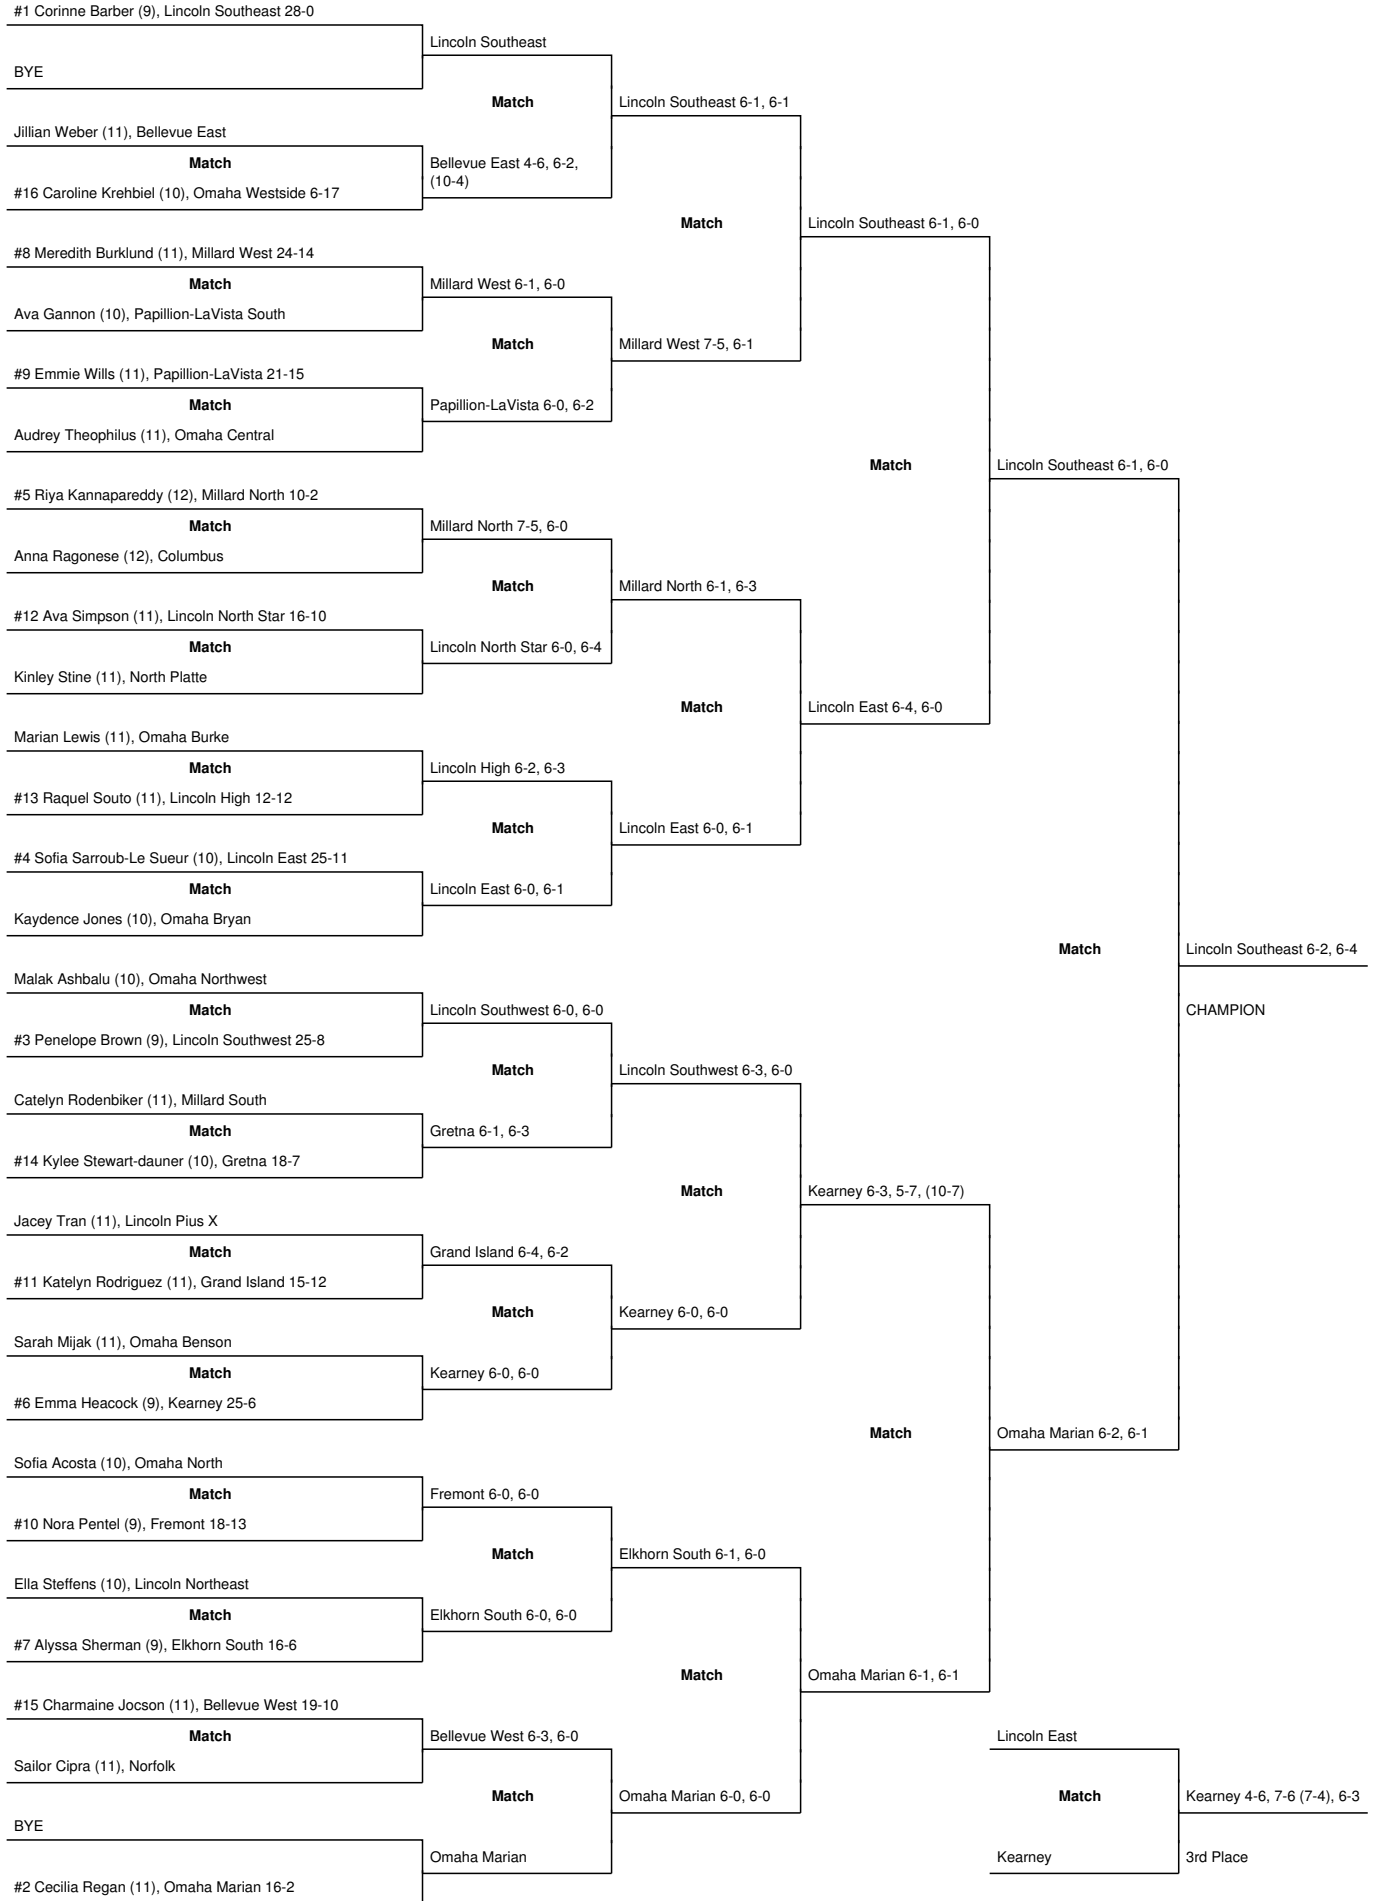

2022 Girls Tennis State Bracket: Class A #1 Singles

2022 Girls Tennis State Bracket: Class A #2 Singles

2022 Girls Tennis State Bracket: Class A #1 Doubles

2022 Girls Tennis State Bracket: Class A #2 Doubles

Class A Girls Tennis Team Scores
(as of 05/20/22 at 04:01pm)

TEAM	SCORE
Lincoln East	46
Lincoln Southeast	41
Omaha Marian	38
Lincoln Southwest	36.5
Omaha Westside	31
Millard North	28.25
Kearney	20.75
Lincoln North Star	18.625
Elkhorn South	18.125
Lincoln Pius X	15
Grand Island	14.75
Fremont	14.25
Gretna	12
Papillion-LaVista	12
Millard West	10
Columbus	6
Lincoln High	6
Omaha Bryan	4
Omaha Central	4
Bellevue East	2
Bellevue West	2
Lincoln Northeast	0
Millard South	0
Norfolk	0
North Platte	0
Omaha Benson	0
Omaha Burke	0
Omaha North	0
Omaha Northwest	0
Omaha South	0
Papillion-LaVista South	0