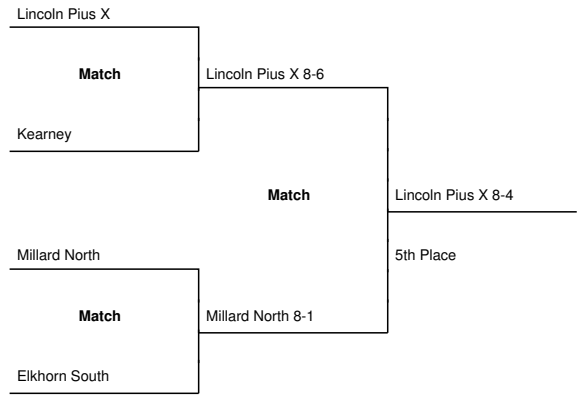

2022 Girls Tennis State Bracket: Class A #1 Singles

2022 Girls Tennis State Bracket: Class A #2 Singles

2022 Girls Tennis State Bracket: Class A #1 Doubles

2022 Girls Tennis State Bracket: Class A #2 Doubles

Class A Girls Tennis Team Scores
(as of 05/20/22 at 04:01pm)

TEAM	SCORE
Lincoln East	46
Lincoln Southeast	41
Omaha Marian	38
Lincoln Southwest	36.5
Omaha Westside	31
Millard North	28.25
Kearney	20.75
Lincoln North Star	18.625
Elkhorn South	18.125
Lincoln Pius X	15
Grand Island	14.75
Fremont	14.25
Gretna	12
Papillion-LaVista	12
Millard West	10
Columbus	6
Lincoln High	6
Omaha Bryan	4
Omaha Central	4
Bellevue East	2
Bellevue West	2
Lincoln Northeast	0
Millard South	0
Norfolk	0
North Platte	0
Omaha Benson	0
Omaha Burke	0
Omaha North	0
Omaha Northwest	0
Omaha South	0
Papillion-LaVista South	0

2022 Girls Tennis State Bracket: Class B #1 Singles

2022 Girls Tennis State Bracket: Class B #2 Singles

Kearney Catholic

Match

Hastings

Hastings 8-2

Hastings 8-4

Omaha Duchesne
Academy