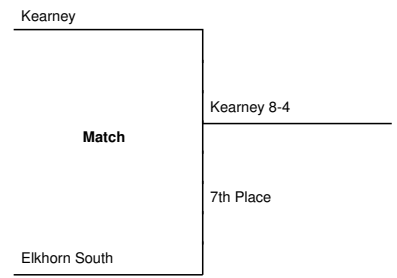

2022 Girls Tennis State Bracket: Class A #1 Singles

2022 Girls Tennis State Bracket: Class A #2 Singles

2022 Girls Tennis State Bracket: Class A #1 Doubles

2022 Girls Tennis State Bracket: Class A #2 Doubles

Class A Girls Tennis Team Scores
(as of 05/20/22 at 04:01pm)

TEAM	SCORE
Lincoln East	46
Lincoln Southeast	41
Omaha Marian	38
Lincoln Southwest	36.5
Omaha Westside	31
Millard North	28.25
Kearney	20.75
Lincoln North Star	18.625
Elkhorn South	18.125
Lincoln Pius X	15
Grand Island	14.75
Fremont	14.25
Gretna	12
Papillion-LaVista	12
Millard West	10
Columbus	6
Lincoln High	6
Omaha Bryan	4
Omaha Central	4
Bellevue East	2
Bellevue West	2
Lincoln Northeast	0
Millard South	0
Norfolk	0
North Platte	0
Omaha Benson	0
Omaha Burke	0
Omaha North	0
Omaha Northwest	0
Omaha South	0
Papillion-LaVista South	0