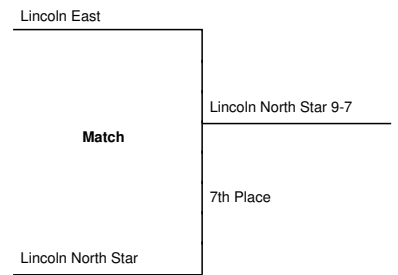

2022 Girls Tennis State Bracket: Class A #1 Singles

2022 Girls Tennis State Bracket: Class A #2 Singles

2022 Girls Tennis State Bracket: Class A #1 Doubles

2022 Girls Tennis State Bracket: Class A #2 Doubles

Class A Girls Tennis Team Scores
(as of 05/20/22 at 04:01pm)

TEAM	SCORE
Lincoln East	46
Lincoln Southeast	41
Omaha Marian	38
Lincoln Southwest	36.5
Omaha Westside	31
Millard North	28.25
Kearney	20.75
Lincoln North Star	18.625
Elkhorn South	18.125
Lincoln Pius X	15
Grand Island	14.75
Fremont	14.25
Gretna	12
Papillion-LaVista	12
Millard West	10
Columbus	6
Lincoln High	6
Omaha Bryan	4
Omaha Central	4
Bellevue East	2
Bellevue West	2
Lincoln Northeast	0
Millard South	0
Norfolk	0
North Platte	0
Omaha Benson	0
Omaha Burke	0
Omaha North	0
Omaha Northwest	0
Omaha South	0
Papillion-LaVista South	0

2022 Girls Tennis State Bracket: Class B #1 Singles

2022 Girls Tennis State Bracket: Class B #2 Singles

Kearney Catholic

Match

Hastings

Hastings 8-2

Hastings 8-4

Omaha Duchesne
Academy