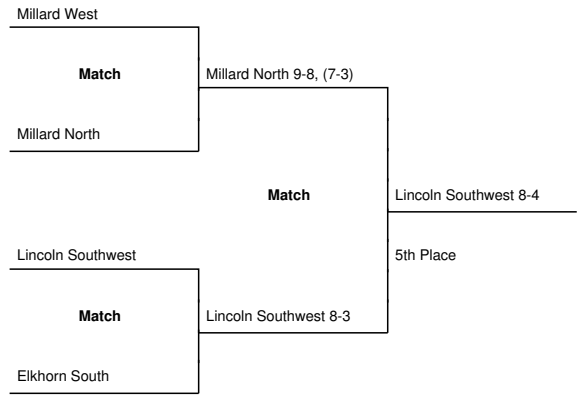

2022 Girls Tennis State Bracket: Class A #1 Singles

2022 Girls Tennis State Bracket: Class A #2 Singles

2022 Girls Tennis State Bracket: Class A #1 Doubles

2022 Girls Tennis State Bracket: Class A #2 Doubles

Class A Girls Tennis Team Scores
(as of 05/20/22 at 04:01pm)

TEAM	SCORE
Lincoln East	46
Lincoln Southeast	41
Omaha Marian	38
Lincoln Southwest	36.5
Omaha Westside	31
Millard North	28.25
Kearney	20.75
Lincoln North Star	18.625
Elkhorn South	18.125
Lincoln Pius X	15
Grand Island	14.75
Fremont	14.25
Gretna	12
Papillion-LaVista	12
Millard West	10
Columbus	6
Lincoln High	6
Omaha Bryan	4
Omaha Central	4
Bellevue East	2
Bellevue West	2
Lincoln Northeast	0
Millard South	0
Norfolk	0
North Platte	0
Omaha Benson	0
Omaha Burke	0
Omaha North	0
Omaha Northwest	0
Omaha South	0
Papillion-LaVista South	0

2022 Girls Tennis State Bracket: Class B #1 Singles

2022 Girls Tennis State Bracket: Class B #2 Singles

Kearney Catholic

Match

Hastings

Hastings 8-2

Hastings 8-4

Omaha Duchesne
Academy