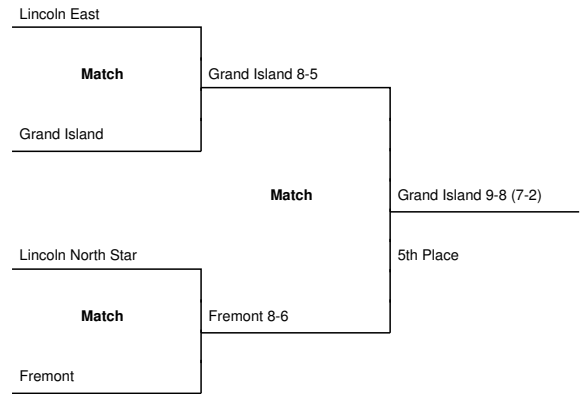

2022 Girls Tennis State Bracket: Class A #1 Singles

2022 Girls Tennis State Bracket: Class A #2 Singles

2022 Girls Tennis State Bracket: Class A #1 Doubles

2022 Girls Tennis State Bracket: Class A #2 Doubles

Class A Girls Tennis Team Scores
(as of 05/20/22 at 04:01pm)

TEAM	SCORE
Lincoln East	46
Lincoln Southeast	41
Omaha Marian	38
Lincoln Southwest	36.5
Omaha Westside	31
Millard North	28.25
Kearney	20.75
Lincoln North Star	18.625
Elkhorn South	18.125
Lincoln Pius X	15
Grand Island	14.75
Fremont	14.25
Gretna	12
Papillion-LaVista	12
Millard West	10
Columbus	6
Lincoln High	6
Omaha Bryan	4
Omaha Central	4
Bellevue East	2
Bellevue West	2
Lincoln Northeast	0
Millard South	0
Norfolk	0
North Platte	0
Omaha Benson	0
Omaha Burke	0
Omaha North	0
Omaha Northwest	0
Omaha South	0
Papillion-LaVista South	0

2022 Girls Tennis State Bracket: Class B #1 Singles

2022 Girls Tennis State Bracket: Class B #2 Singles

Kearney Catholic

Match

Hastings

Hastings 8-2

Hastings 8-4

Omaha Duchesne
Academy