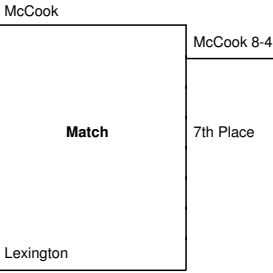

Class A Girls Tennis Team Scores
(as of 05/20/22 at 04:01pm)

TEAM	SCORE
Lincoln East	46
Lincoln Southeast	41
Omaha Marian	38
Lincoln Southwest	36.5
Omaha Westside	31
Millard North	28.25
Kearney	20.75
Lincoln North Star	18.625
Elkhorn South	18.125
Lincoln Pius X	15
Grand Island	14.75
Fremont	14.25
Gretna	12
Papillion-LaVista	12
Millard West	10
Columbus	6
Lincoln High	6
Omaha Bryan	4
Omaha Central	4
Bellevue East	2
Bellevue West	2
Lincoln Northeast	0
Millard South	0
Norfolk	0
North Platte	0
Omaha Benson	0
Omaha Burke	0
Omaha North	0
Omaha Northwest	0
Omaha South	0
Papillion-LaVista South	0

2022 Girls Tennis State Bracket: Class B #1 Singles

2022 Girls Tennis State Bracket: Class B #2 Singles

Kearney Catholic

Match

Hastings

Hastings 8-2

Hastings 8-4

Omaha Duchesne
Academy

Match

GICC

Match

5th Place

Omaha Duchesne
Academy 8-6

Kearney Catholic

Match

GICC

GICC 8-4

7th Place

2022 Girls Tennis State Bracket: Class B #1 Doubles

2022 Girls Tennis State Bracket: Class B #2 Doubles

Ralston

Match

McCook

McCook 8-6