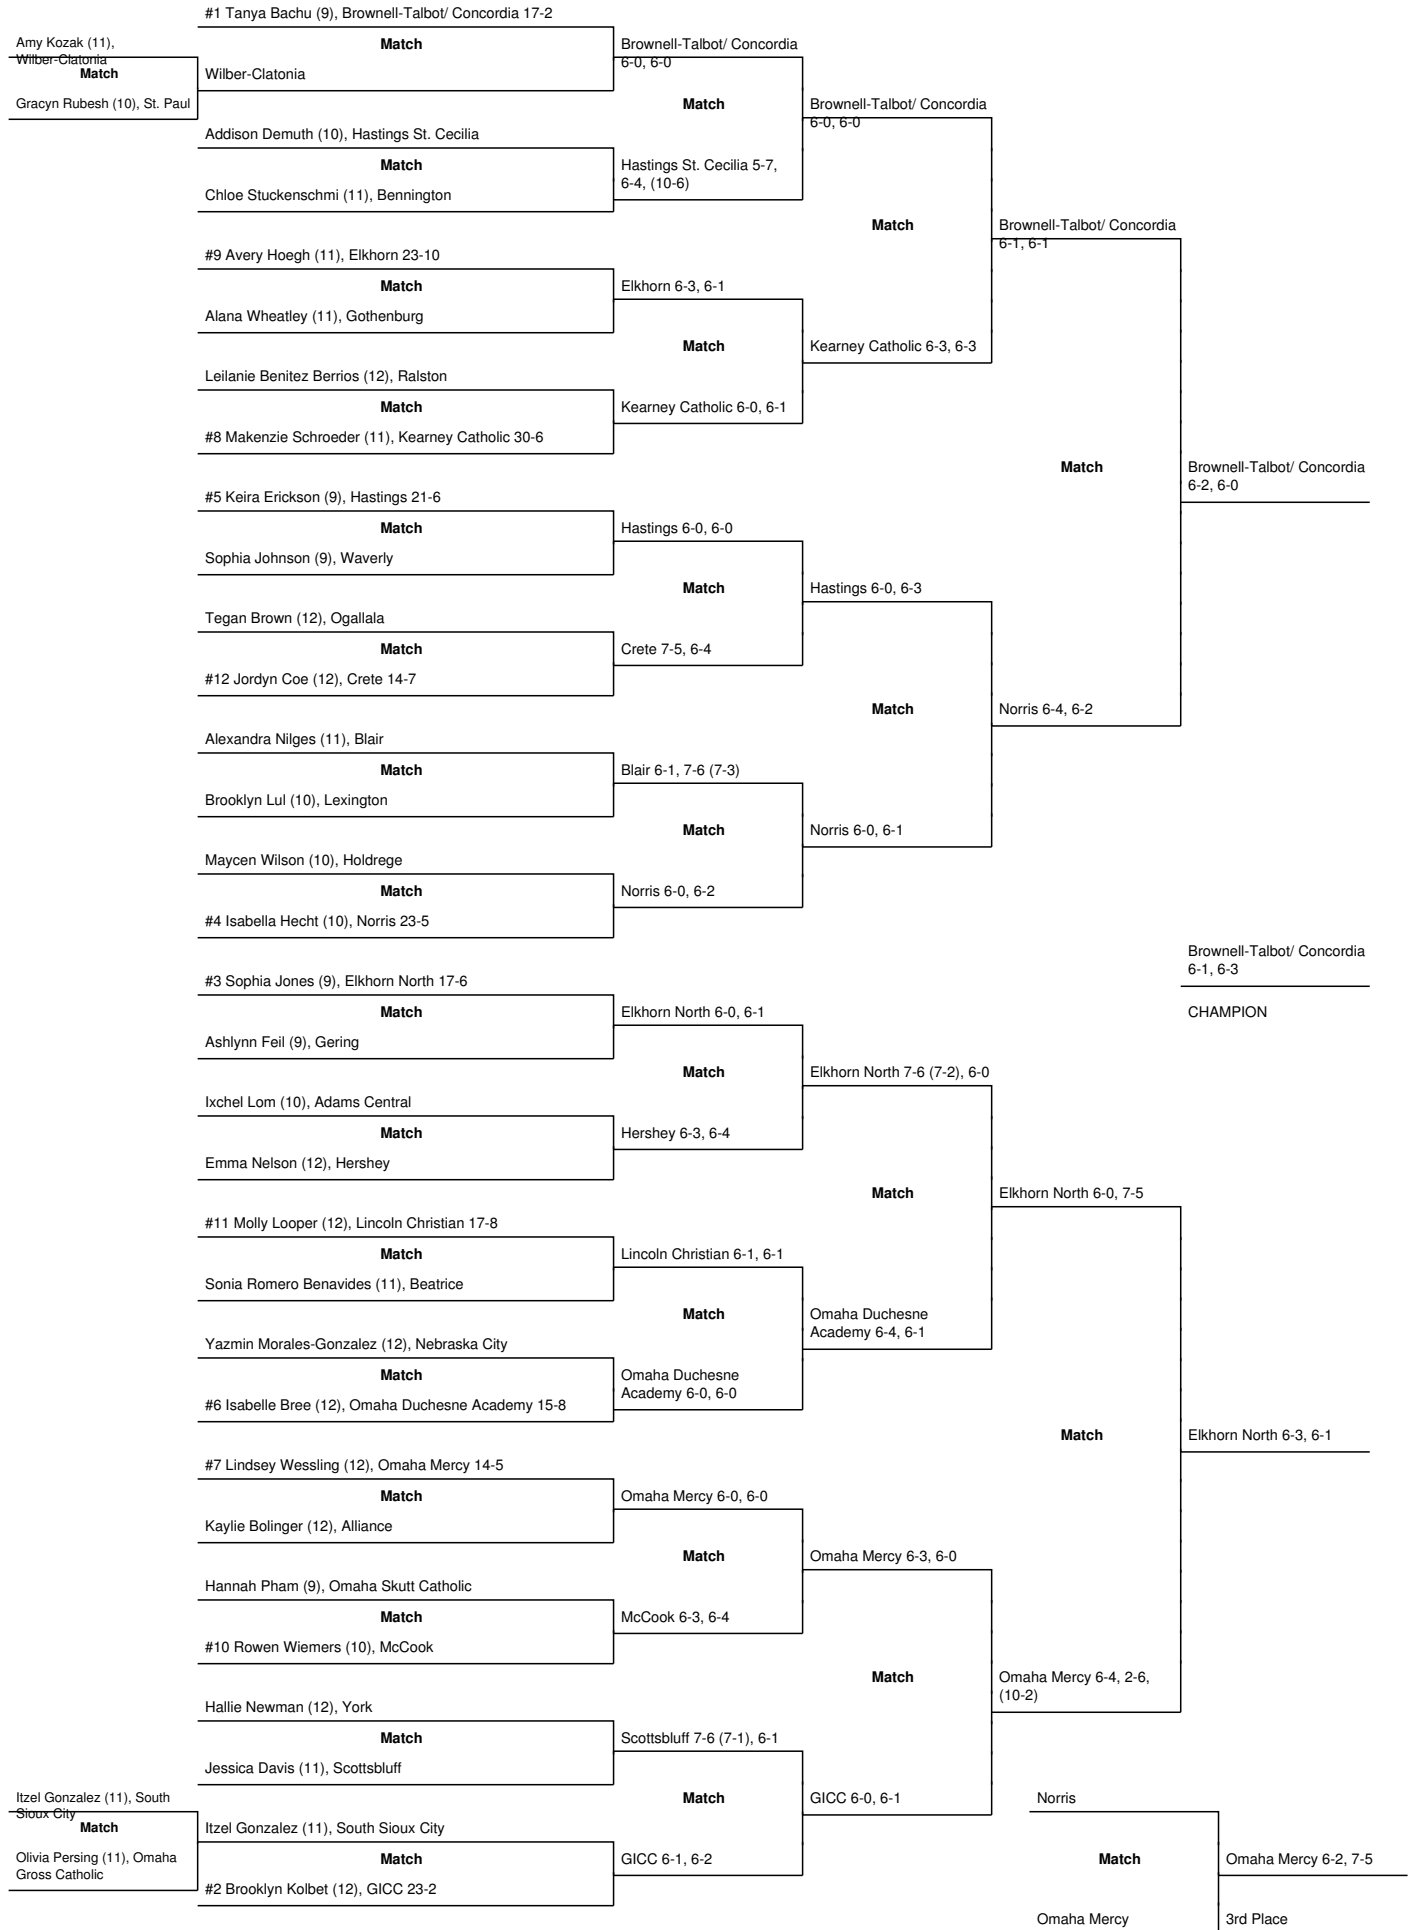

2022 Girls Tennis State Bracket: Class B #2 Singles