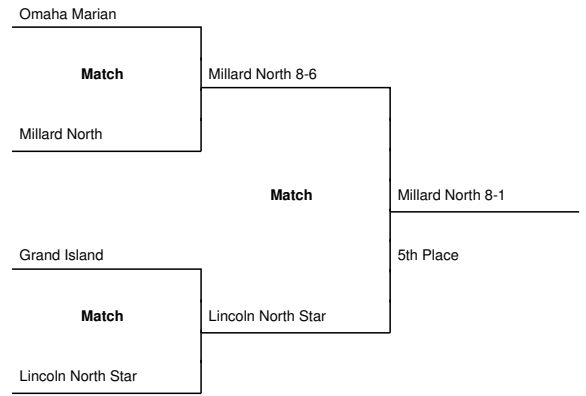

2022 Girls Tennis State Bracket: Class A #1 Singles

2022 Girls Tennis State Bracket: Class A #2 Singles

2022 Girls Tennis State Bracket: Class A #1 Doubles

2022 Girls Tennis State Bracket: Class A #2 Doubles

Class A Girls Tennis Team Scores
(as of 05/20/22 at 04:01pm)

TEAM	SCORE
Lincoln East	46
Lincoln Southeast	41
Omaha Marian	38
Lincoln Southwest	36.5
Omaha Westside	31
Millard North	28.25
Kearney	20.75
Lincoln North Star	18.625
Elkhorn South	18.125
Lincoln Pius X	15
Grand Island	14.75
Fremont	14.25
Gretna	12
Papillion-LaVista	12
Millard West	10
Columbus	6
Lincoln High	6
Omaha Bryan	4
Omaha Central	4
Bellevue East	2
Bellevue West	2
Lincoln Northeast	0
Millard South	0
Norfolk	0
North Platte	0
Omaha Benson	0
Omaha Burke	0
Omaha North	0
Omaha Northwest	0
Omaha South	0
Papillion-LaVista South	0

2022 Girls Tennis State Bracket: Class B #1 Singles

2022 Girls Tennis State Bracket: Class B #2 Singles

Kearney Catholic

Match

Hastings

Hastings 8-2

Hastings 8-4

Omaha Duchesne
Academy