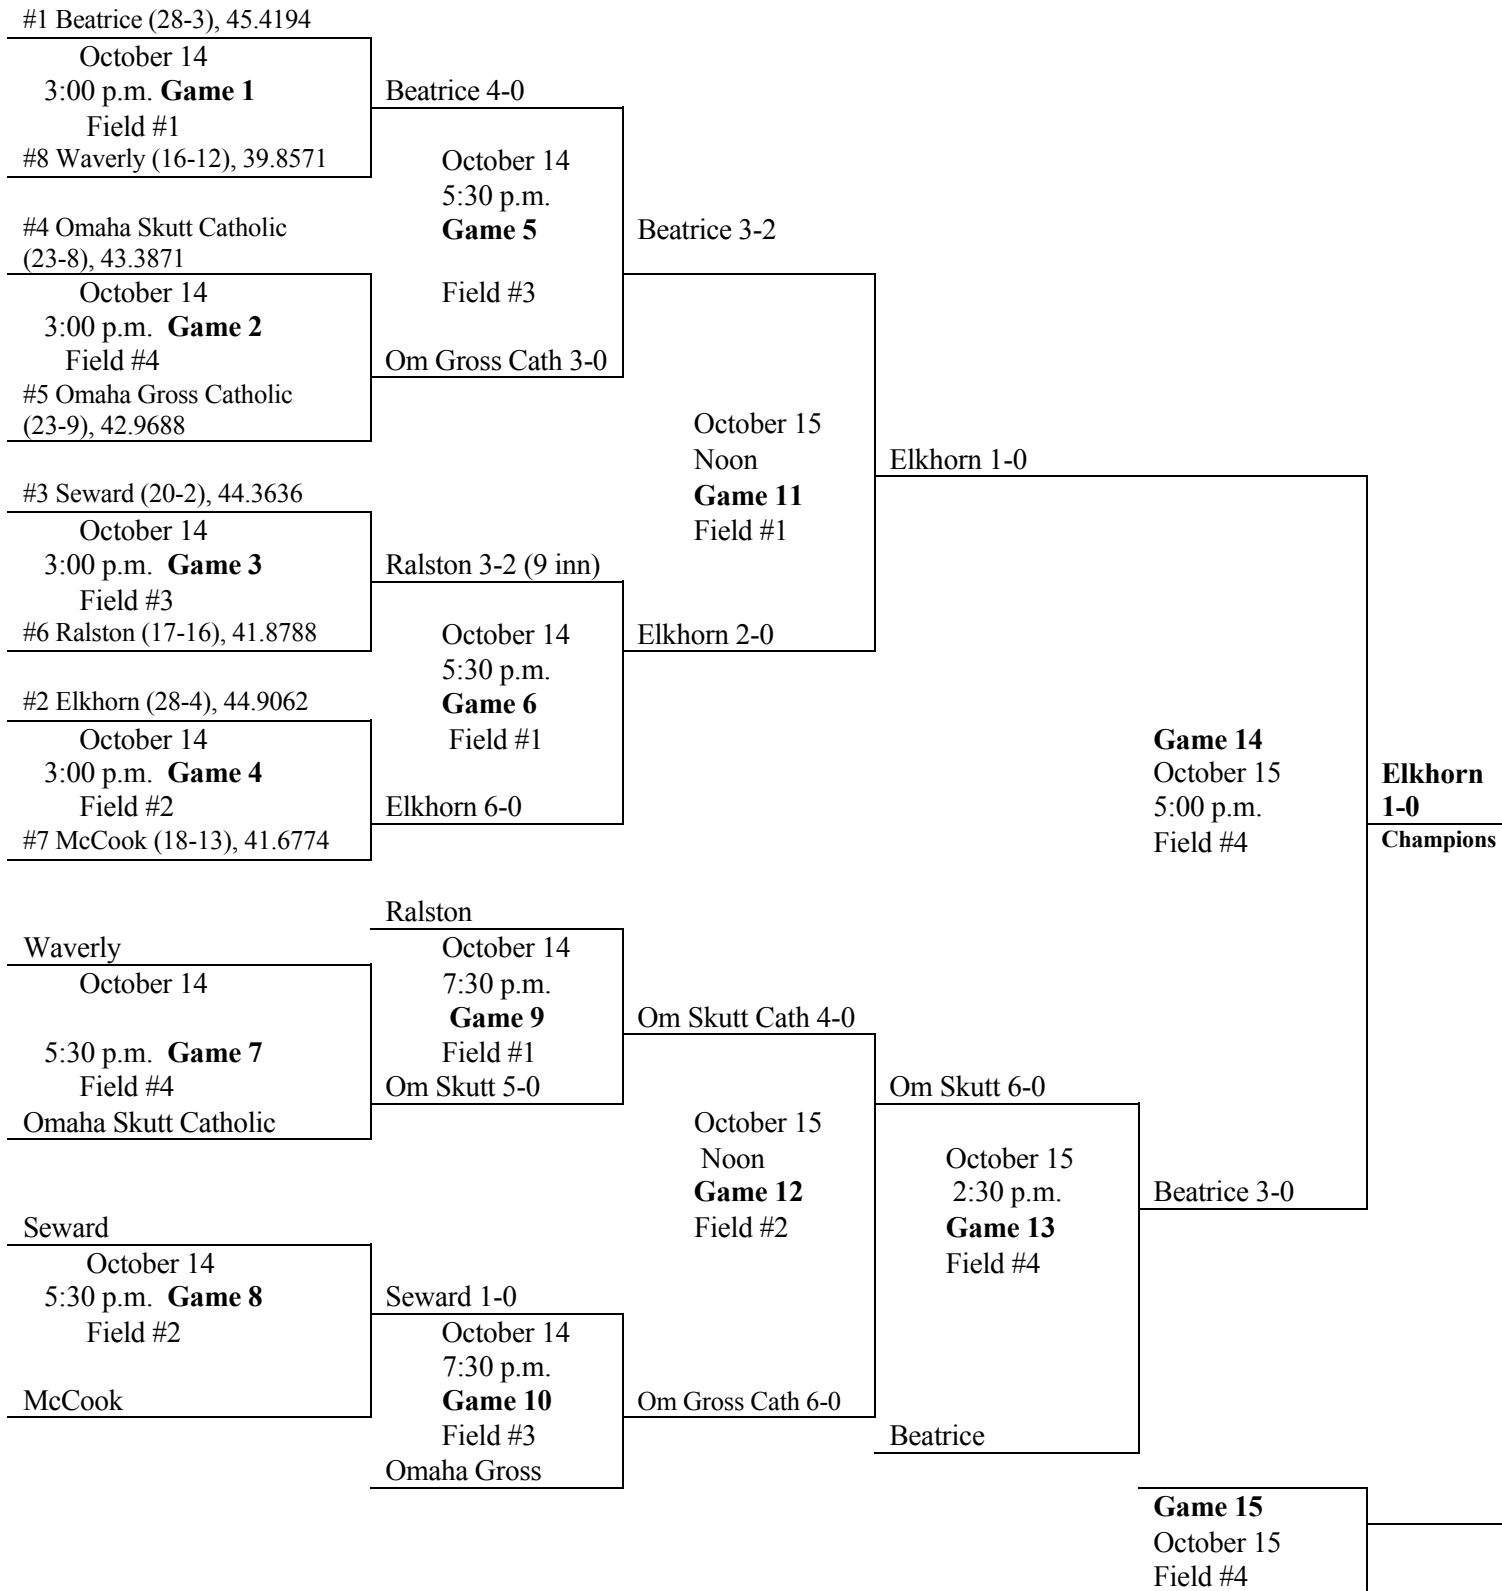

2004 STATE SOFTBALL TOURNAMENT BRACKETS

CLASS B

If Needed
30 Minutes after
conclusion of
Game #14