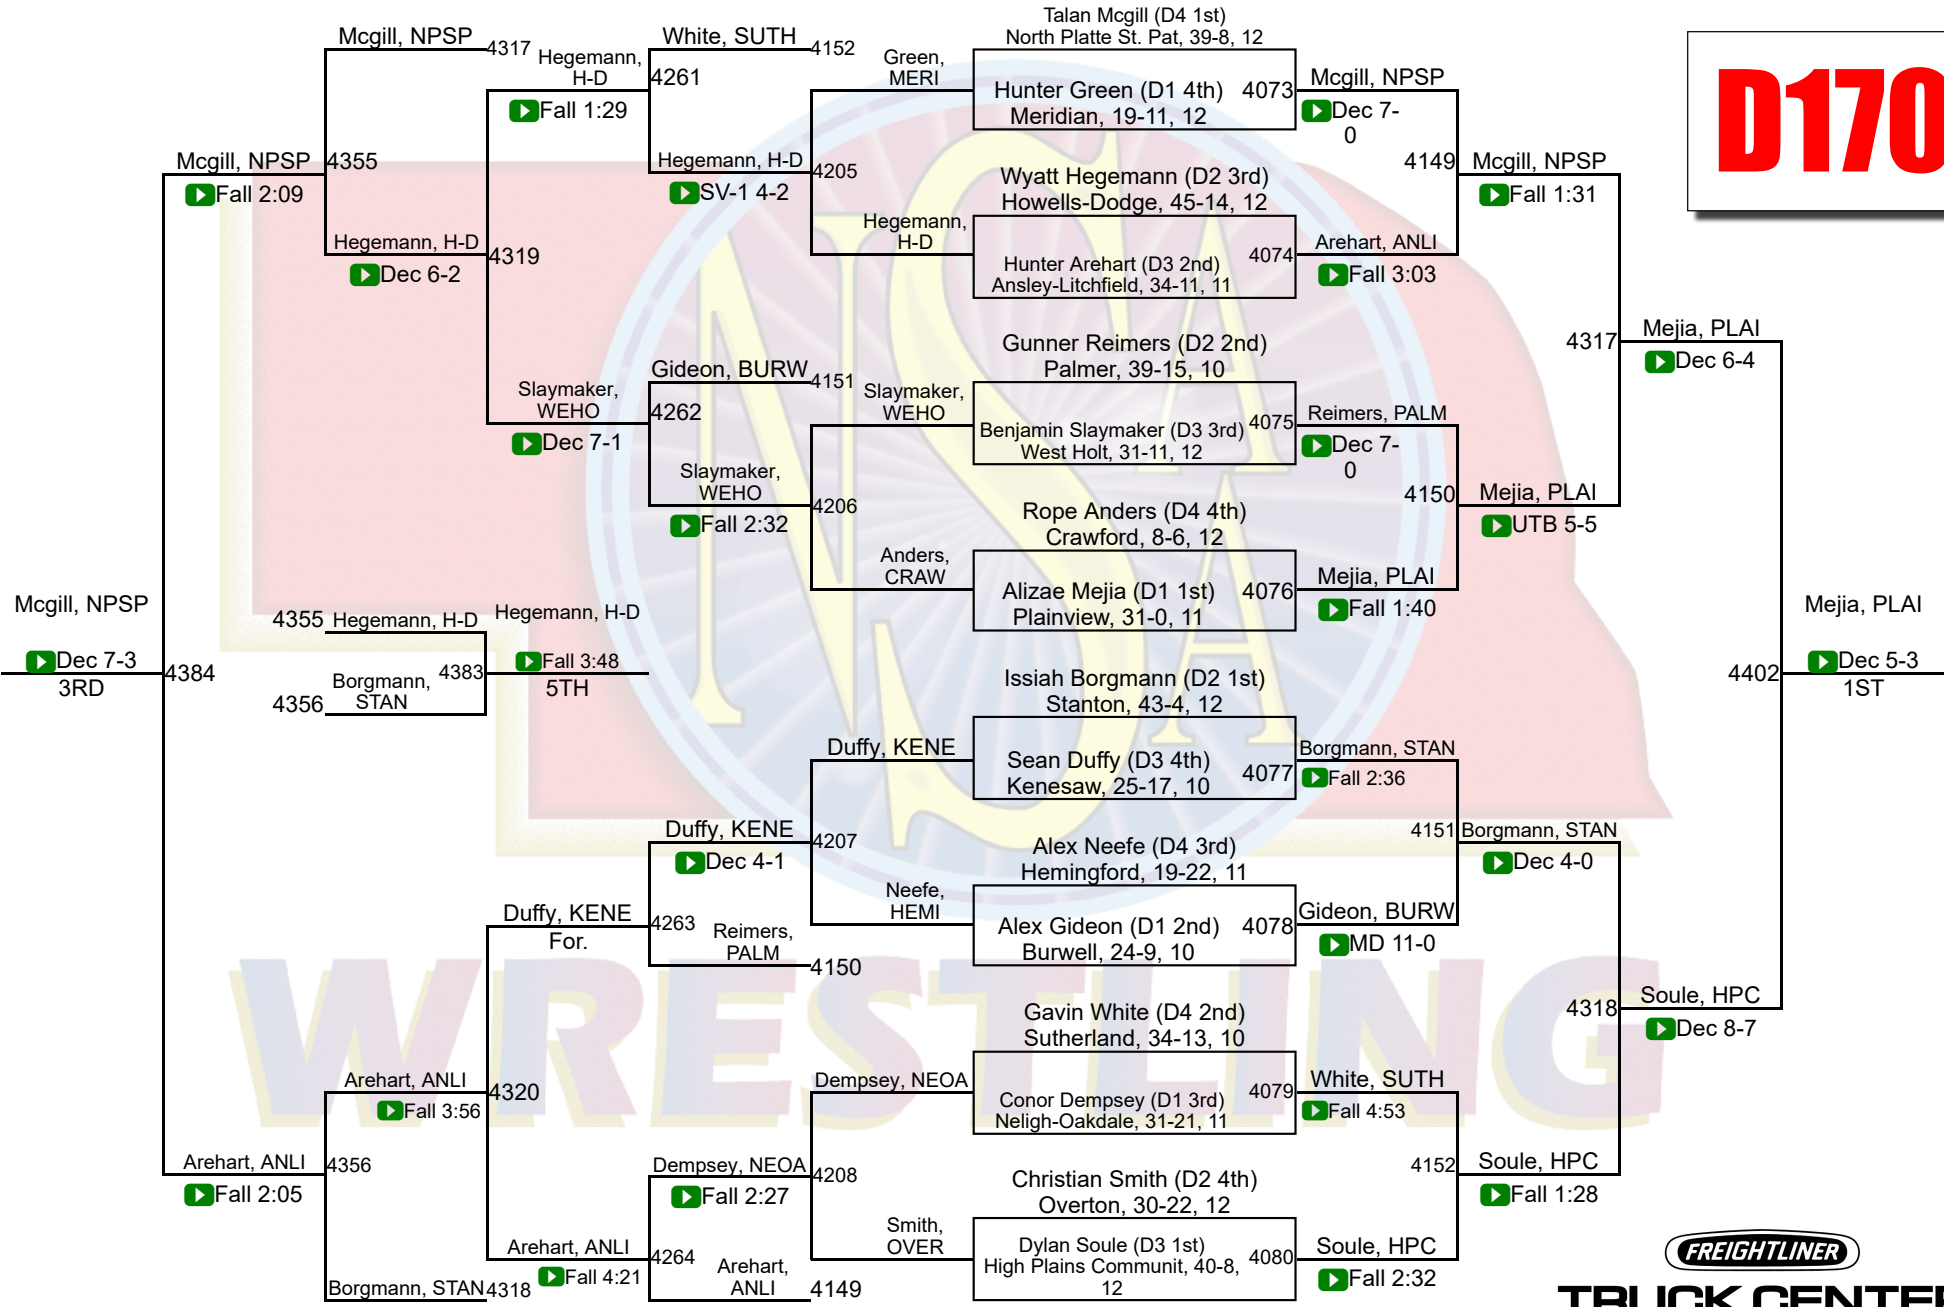

2020 NSAA State Championships

D170