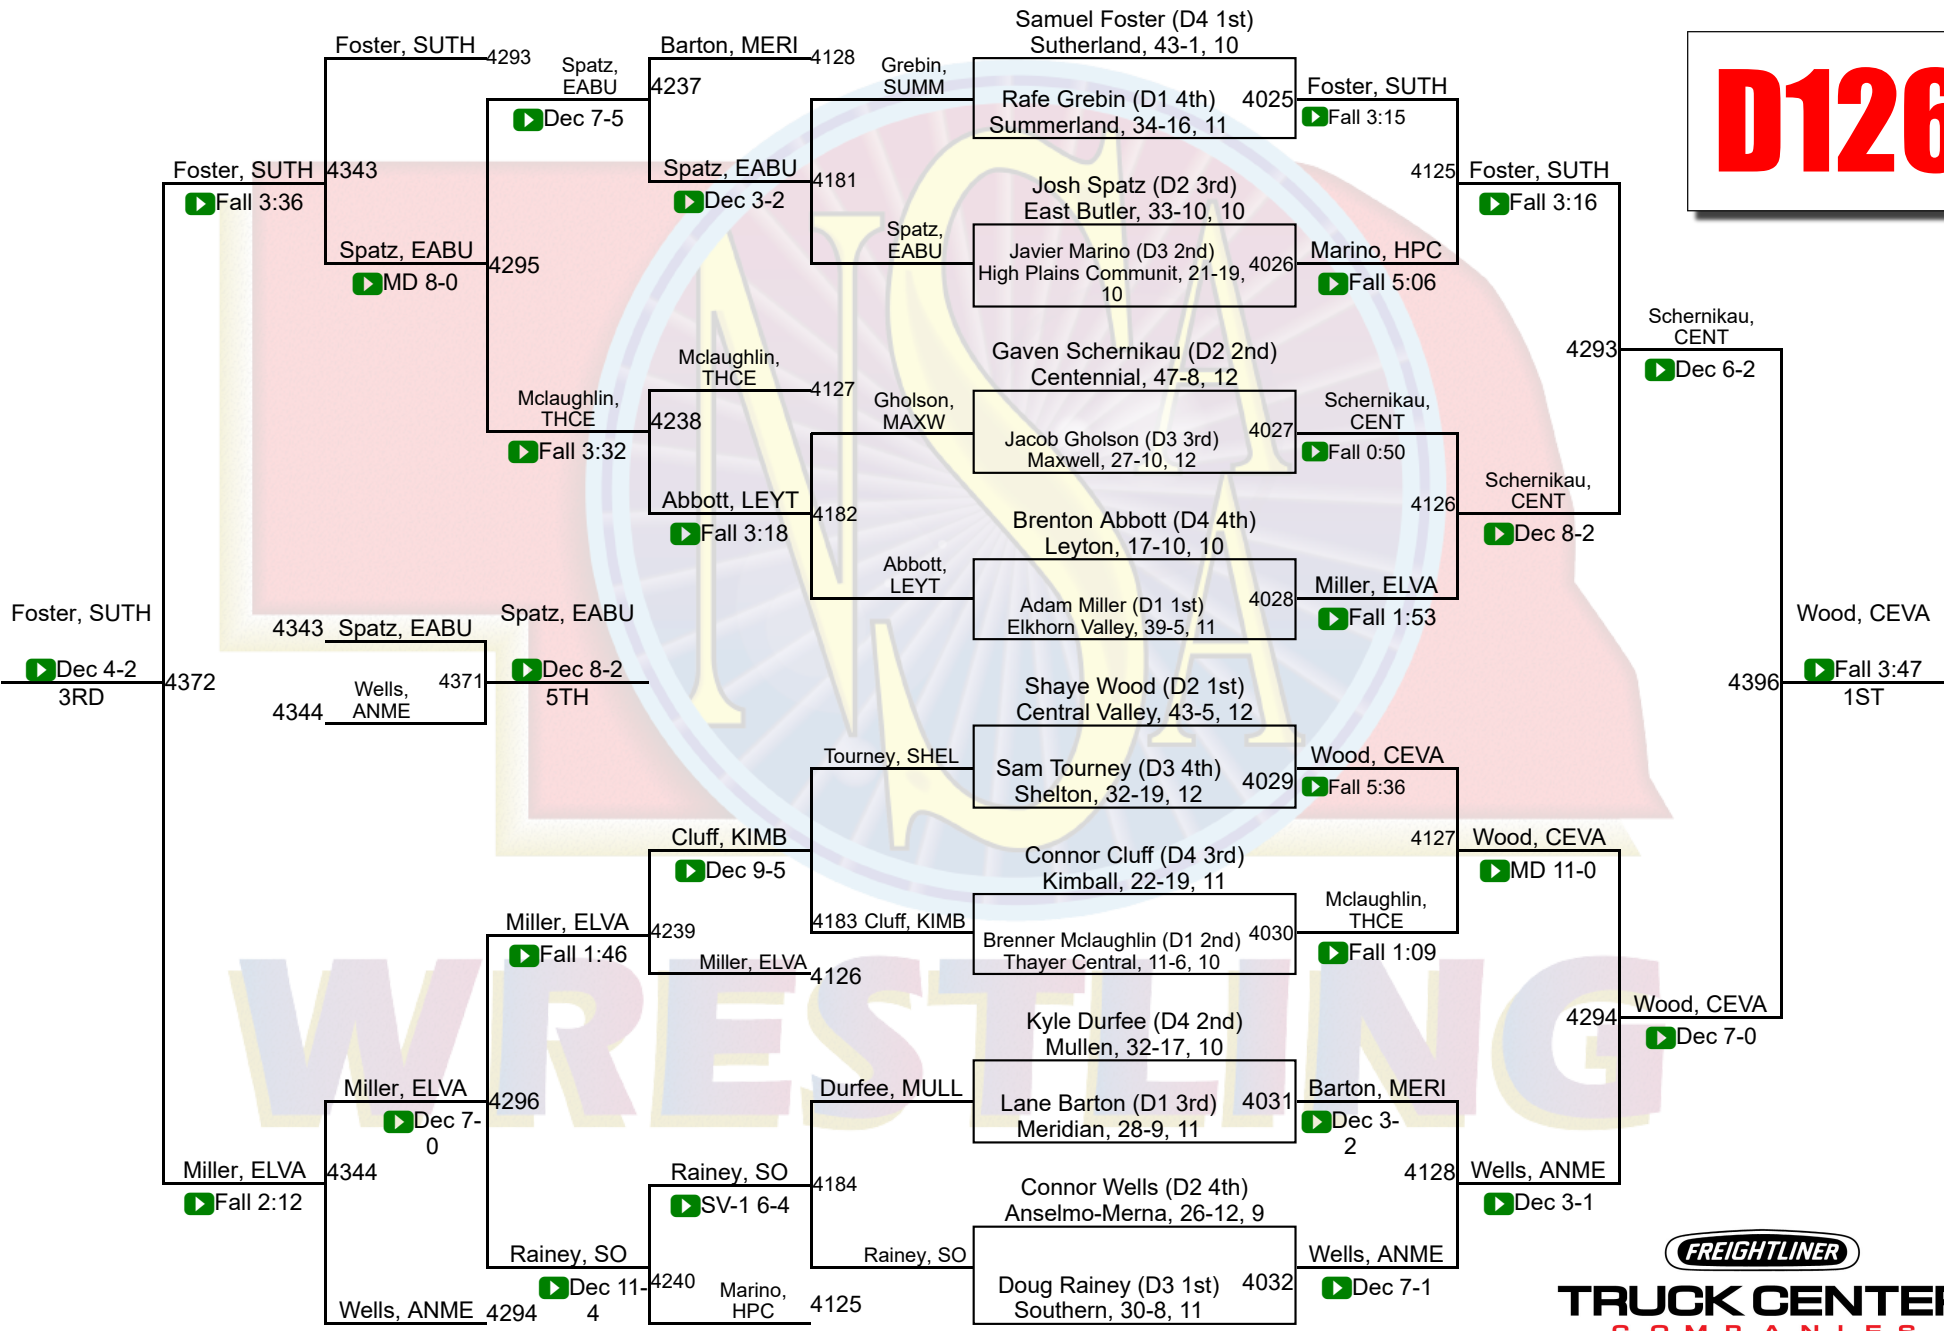

2020 NSAA State Championships

D126