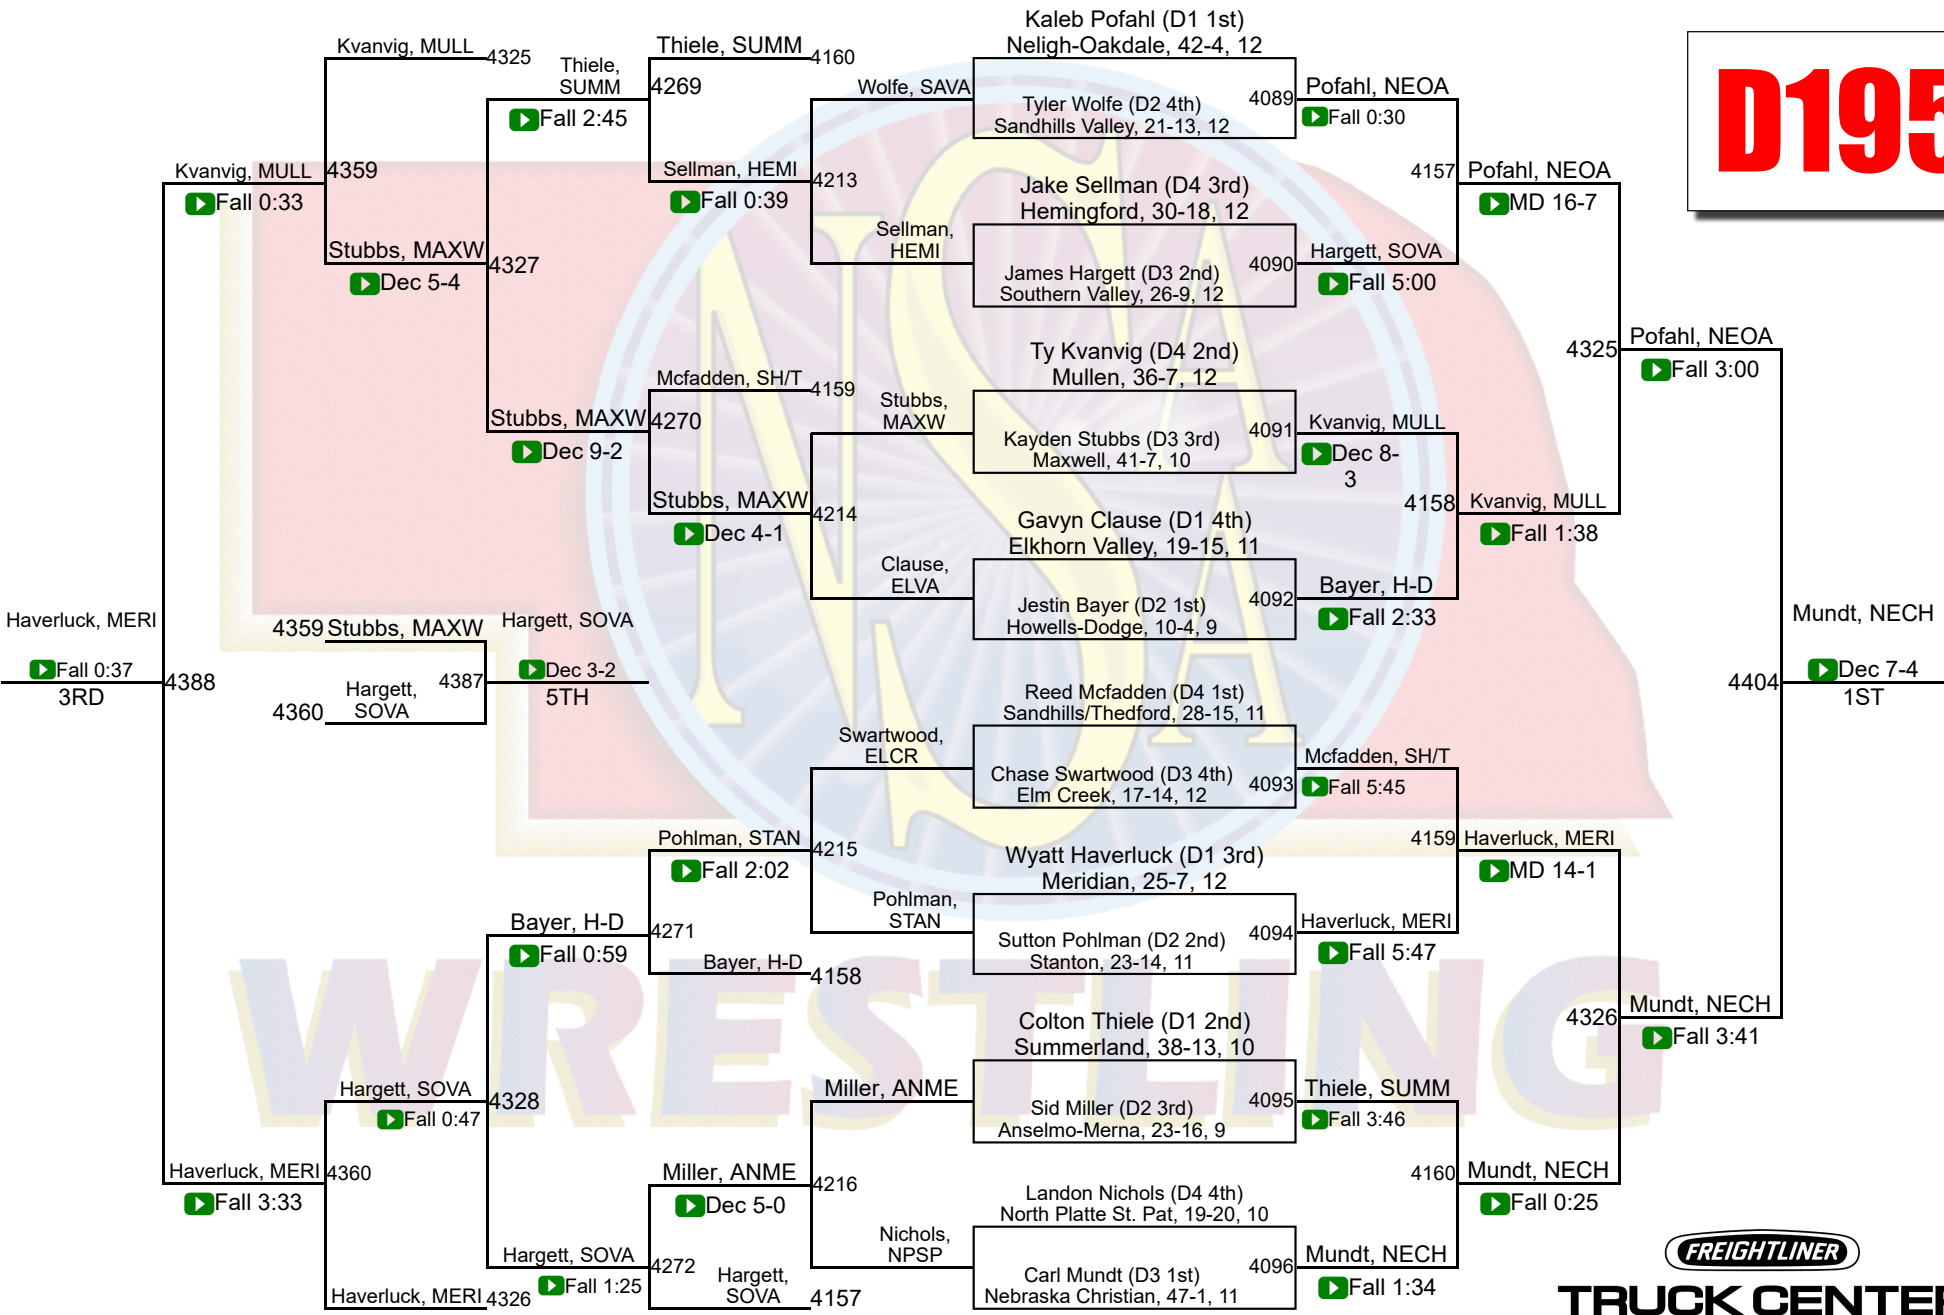

2020 NSAA State Championships

D195