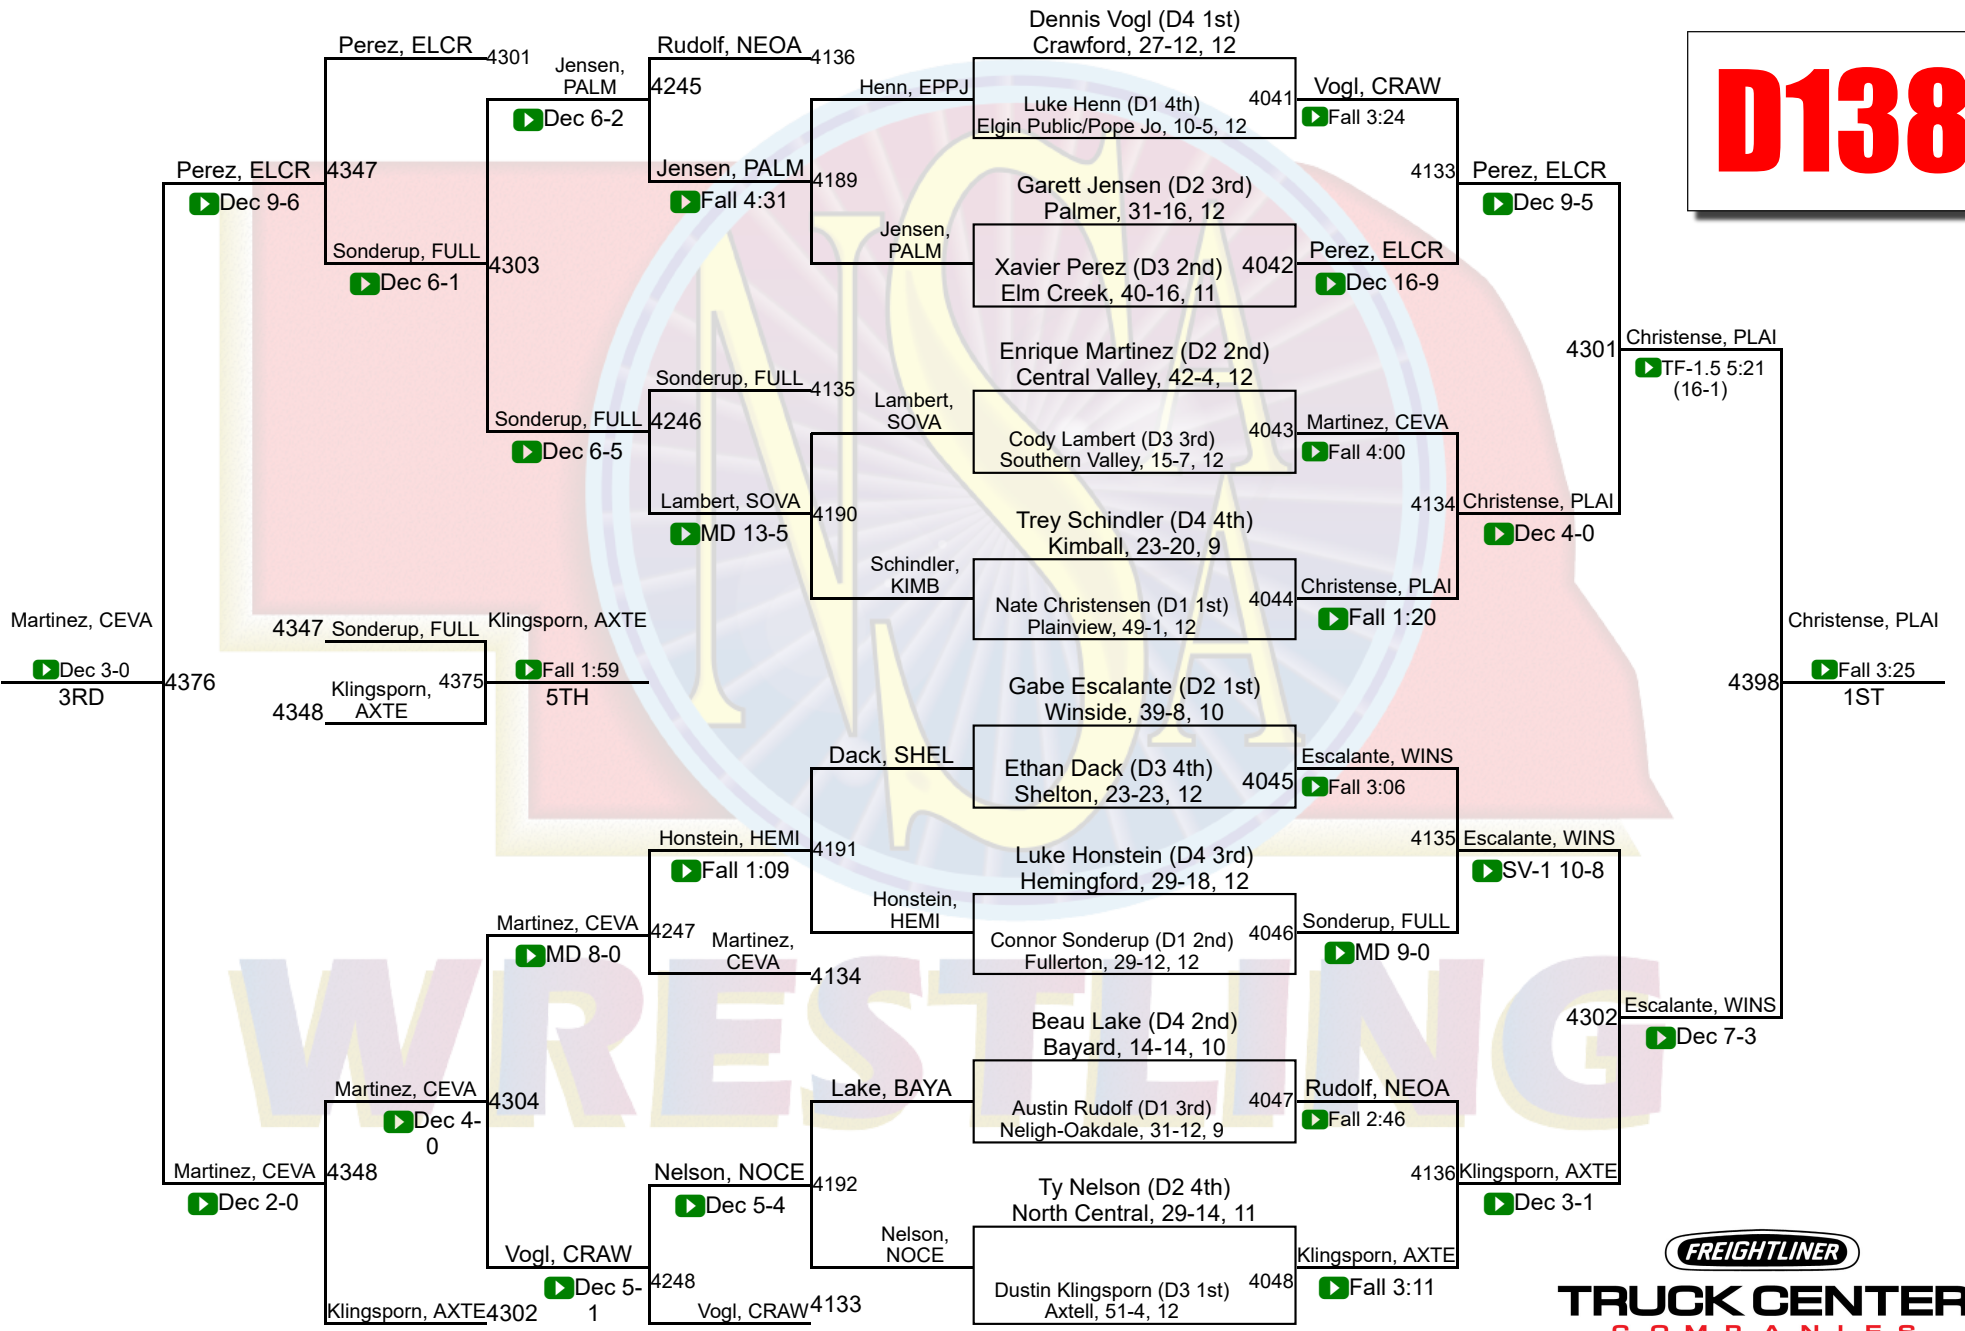

2020 NSAA State Championships

D138