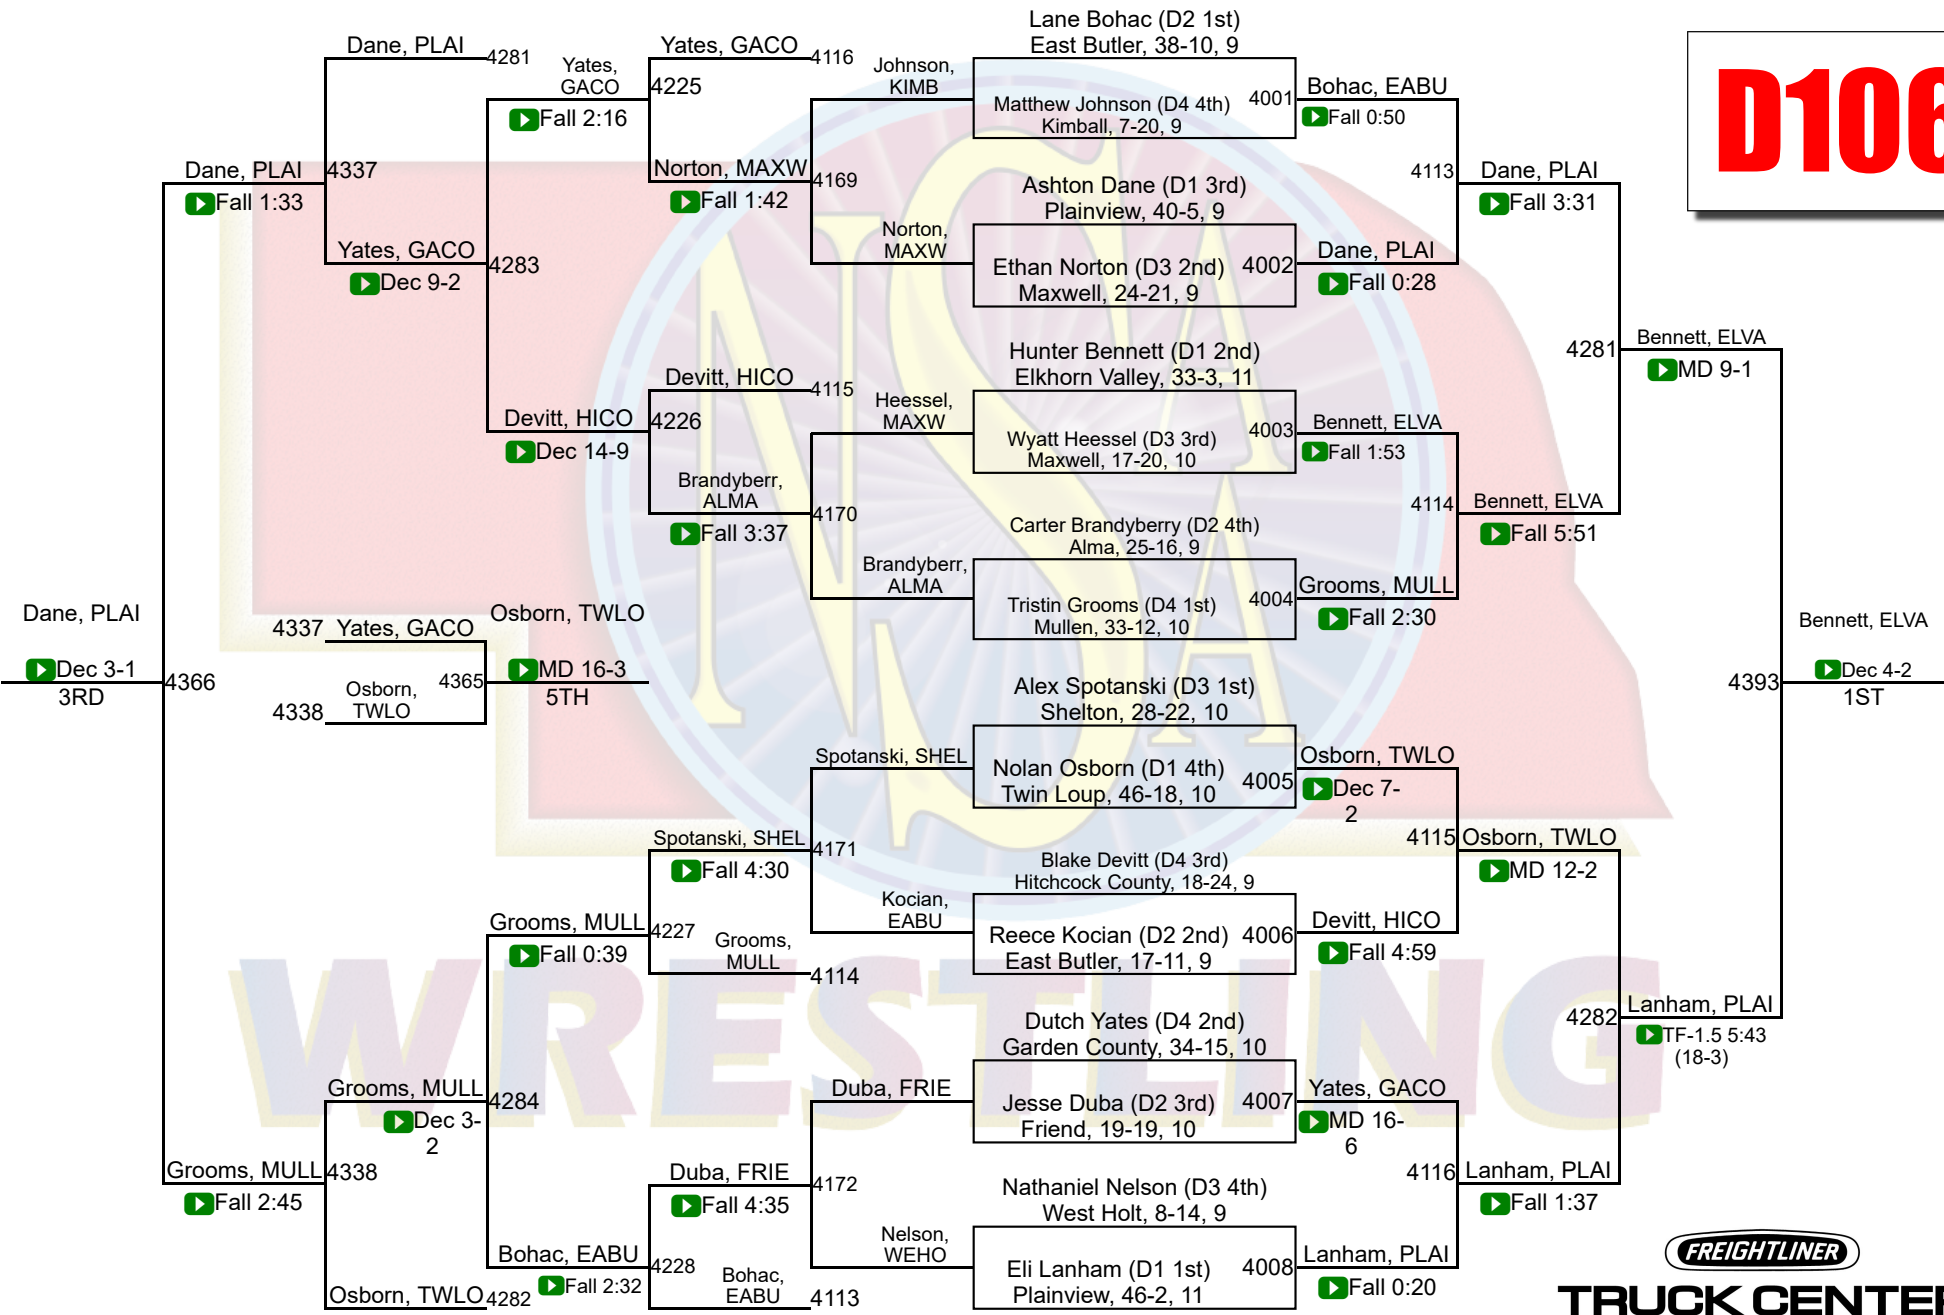

57	Leyton	3.0
57	Medicine Valley	3.0
60	Morrill	2.0
61	Kimball	1.0
62	Elgin Public/Pope John	0.0
62	Franklin	0.0
62	Hyannis	0.0
62	Red Cloud/Blue Hill	0.0
62	Sandhills Valley	0.0
62	Sumner-Eddyville-Miller	0.0
62	Wilcox-Hildreth	0.0

2020 NSAA State Championships

D106