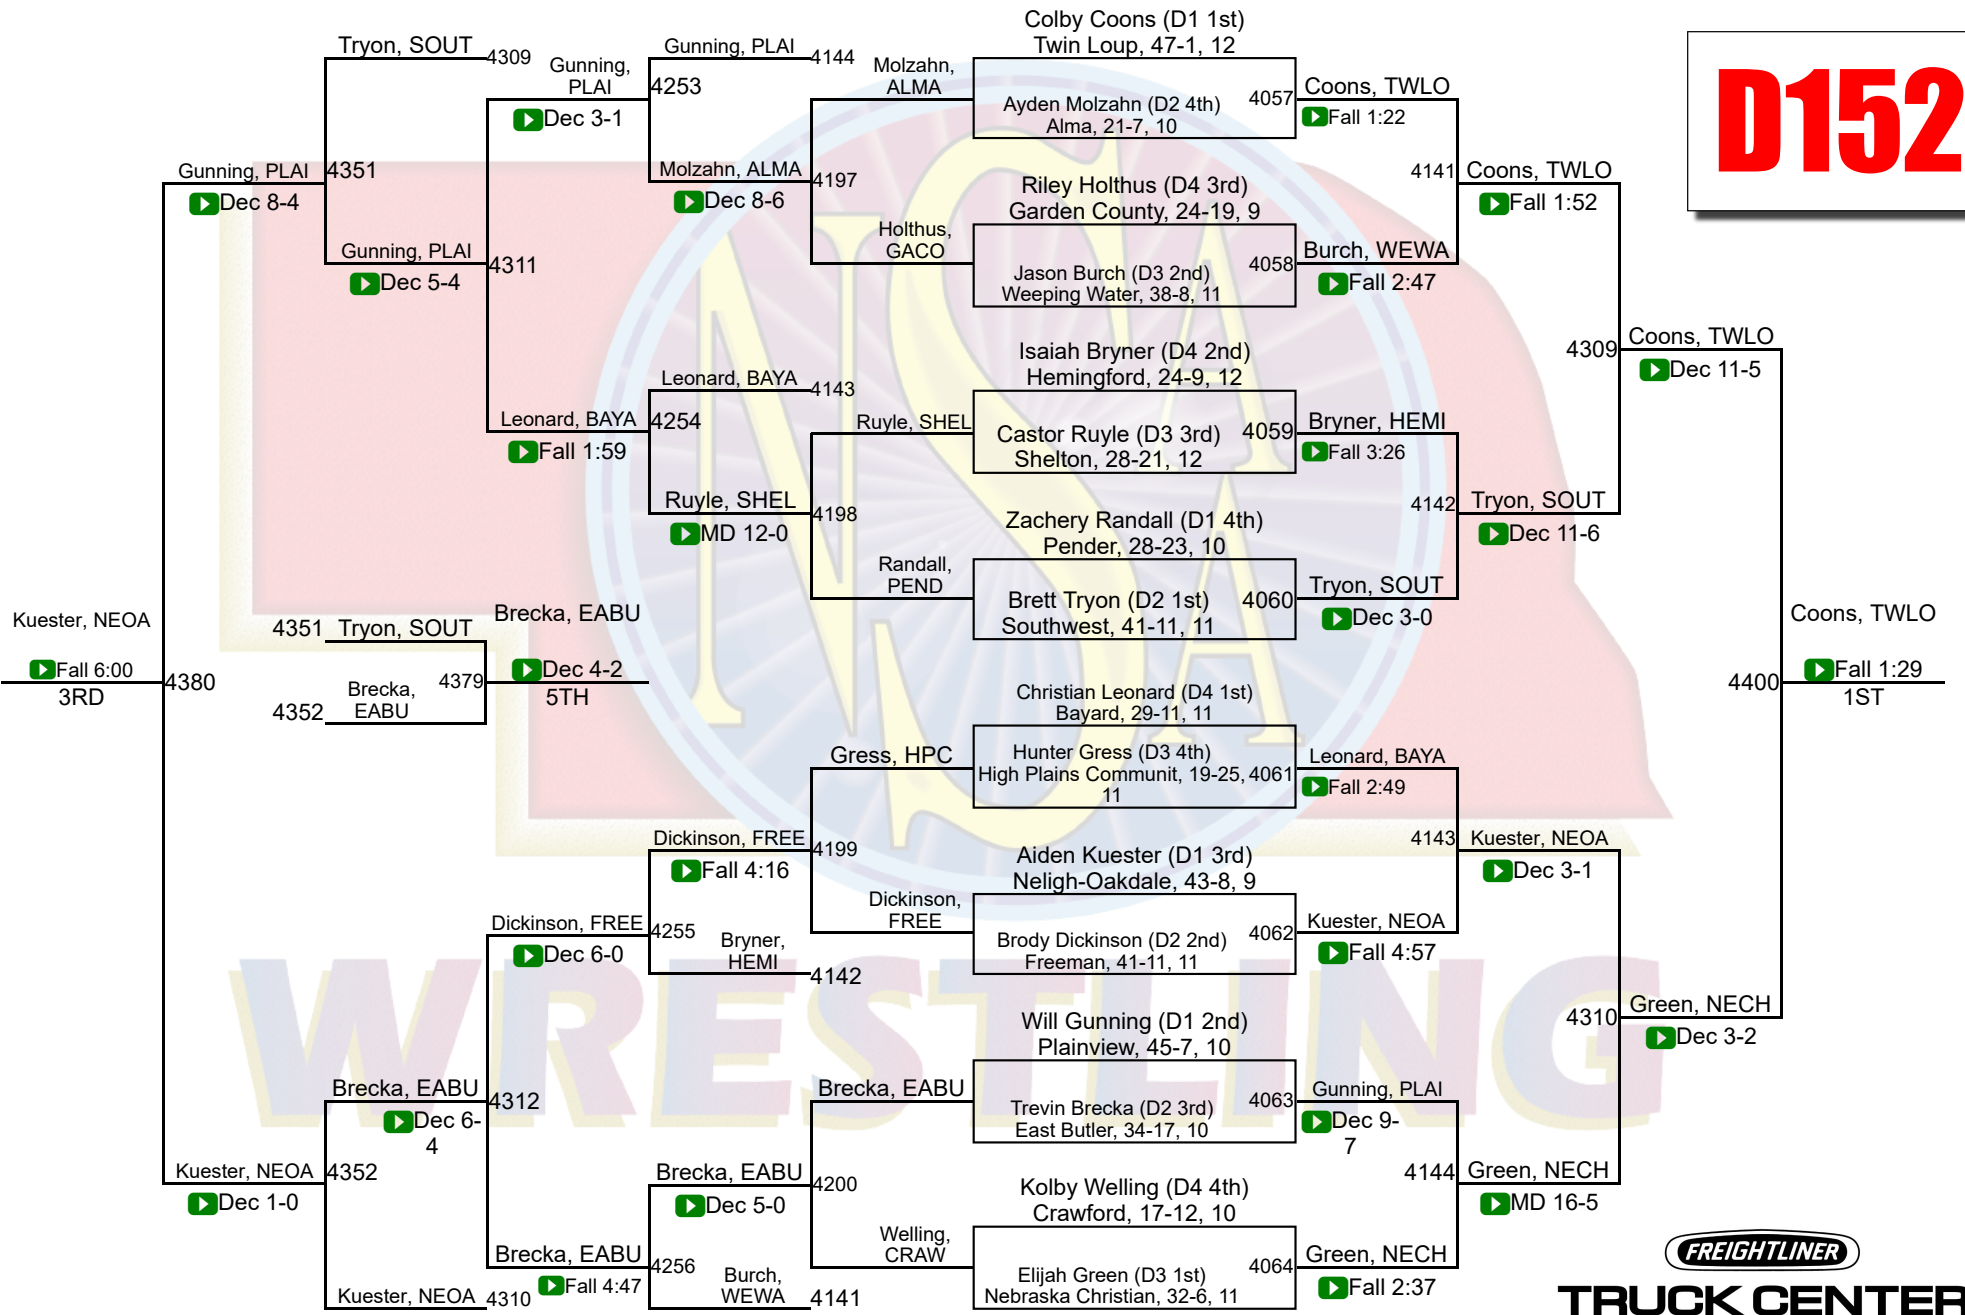

2020 NSAA State Championships

D152