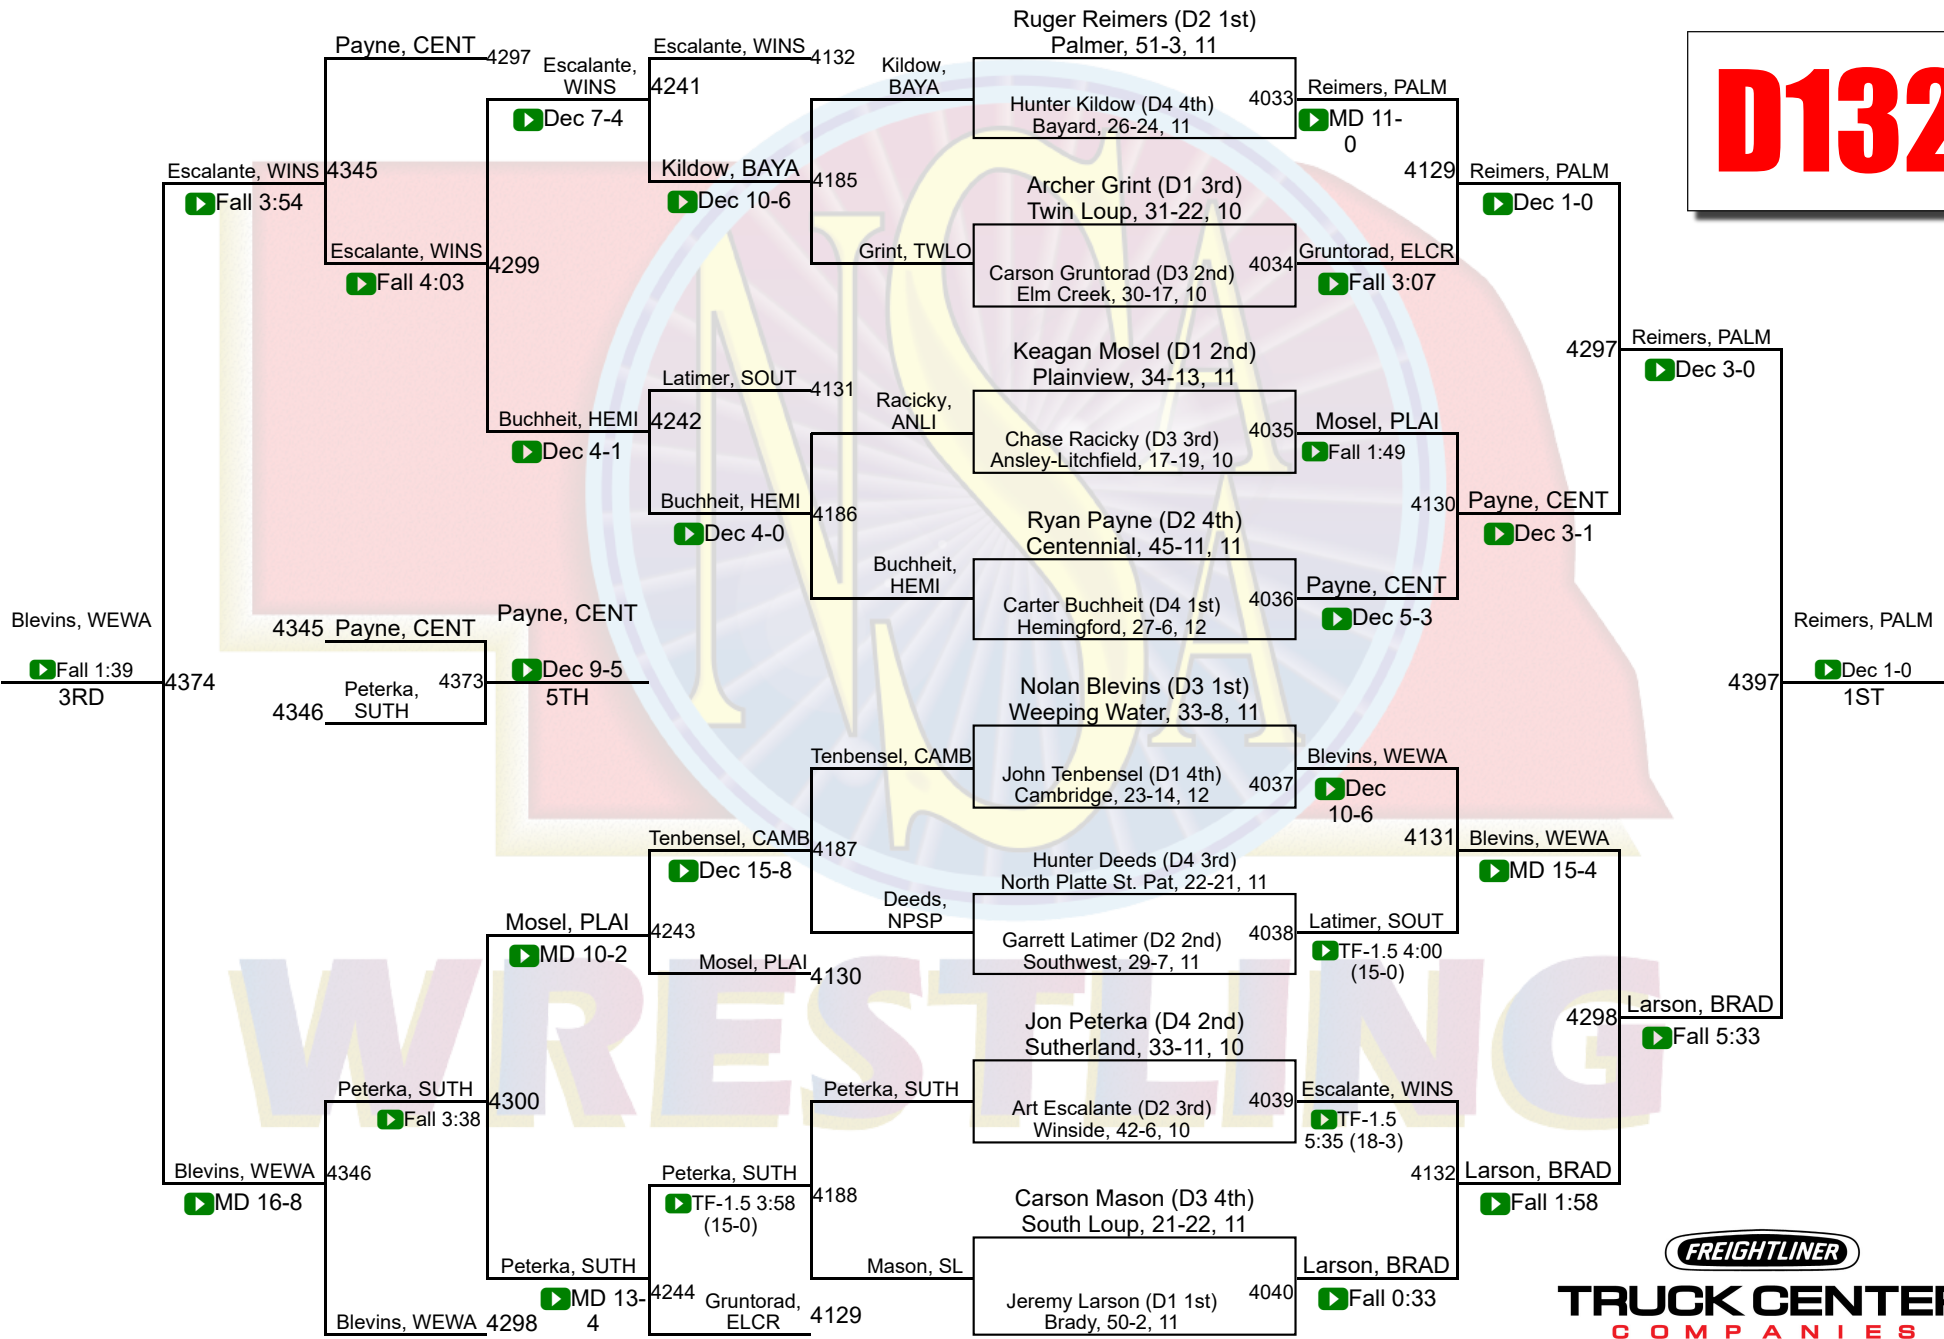

2020 NSAA State Championships

D132