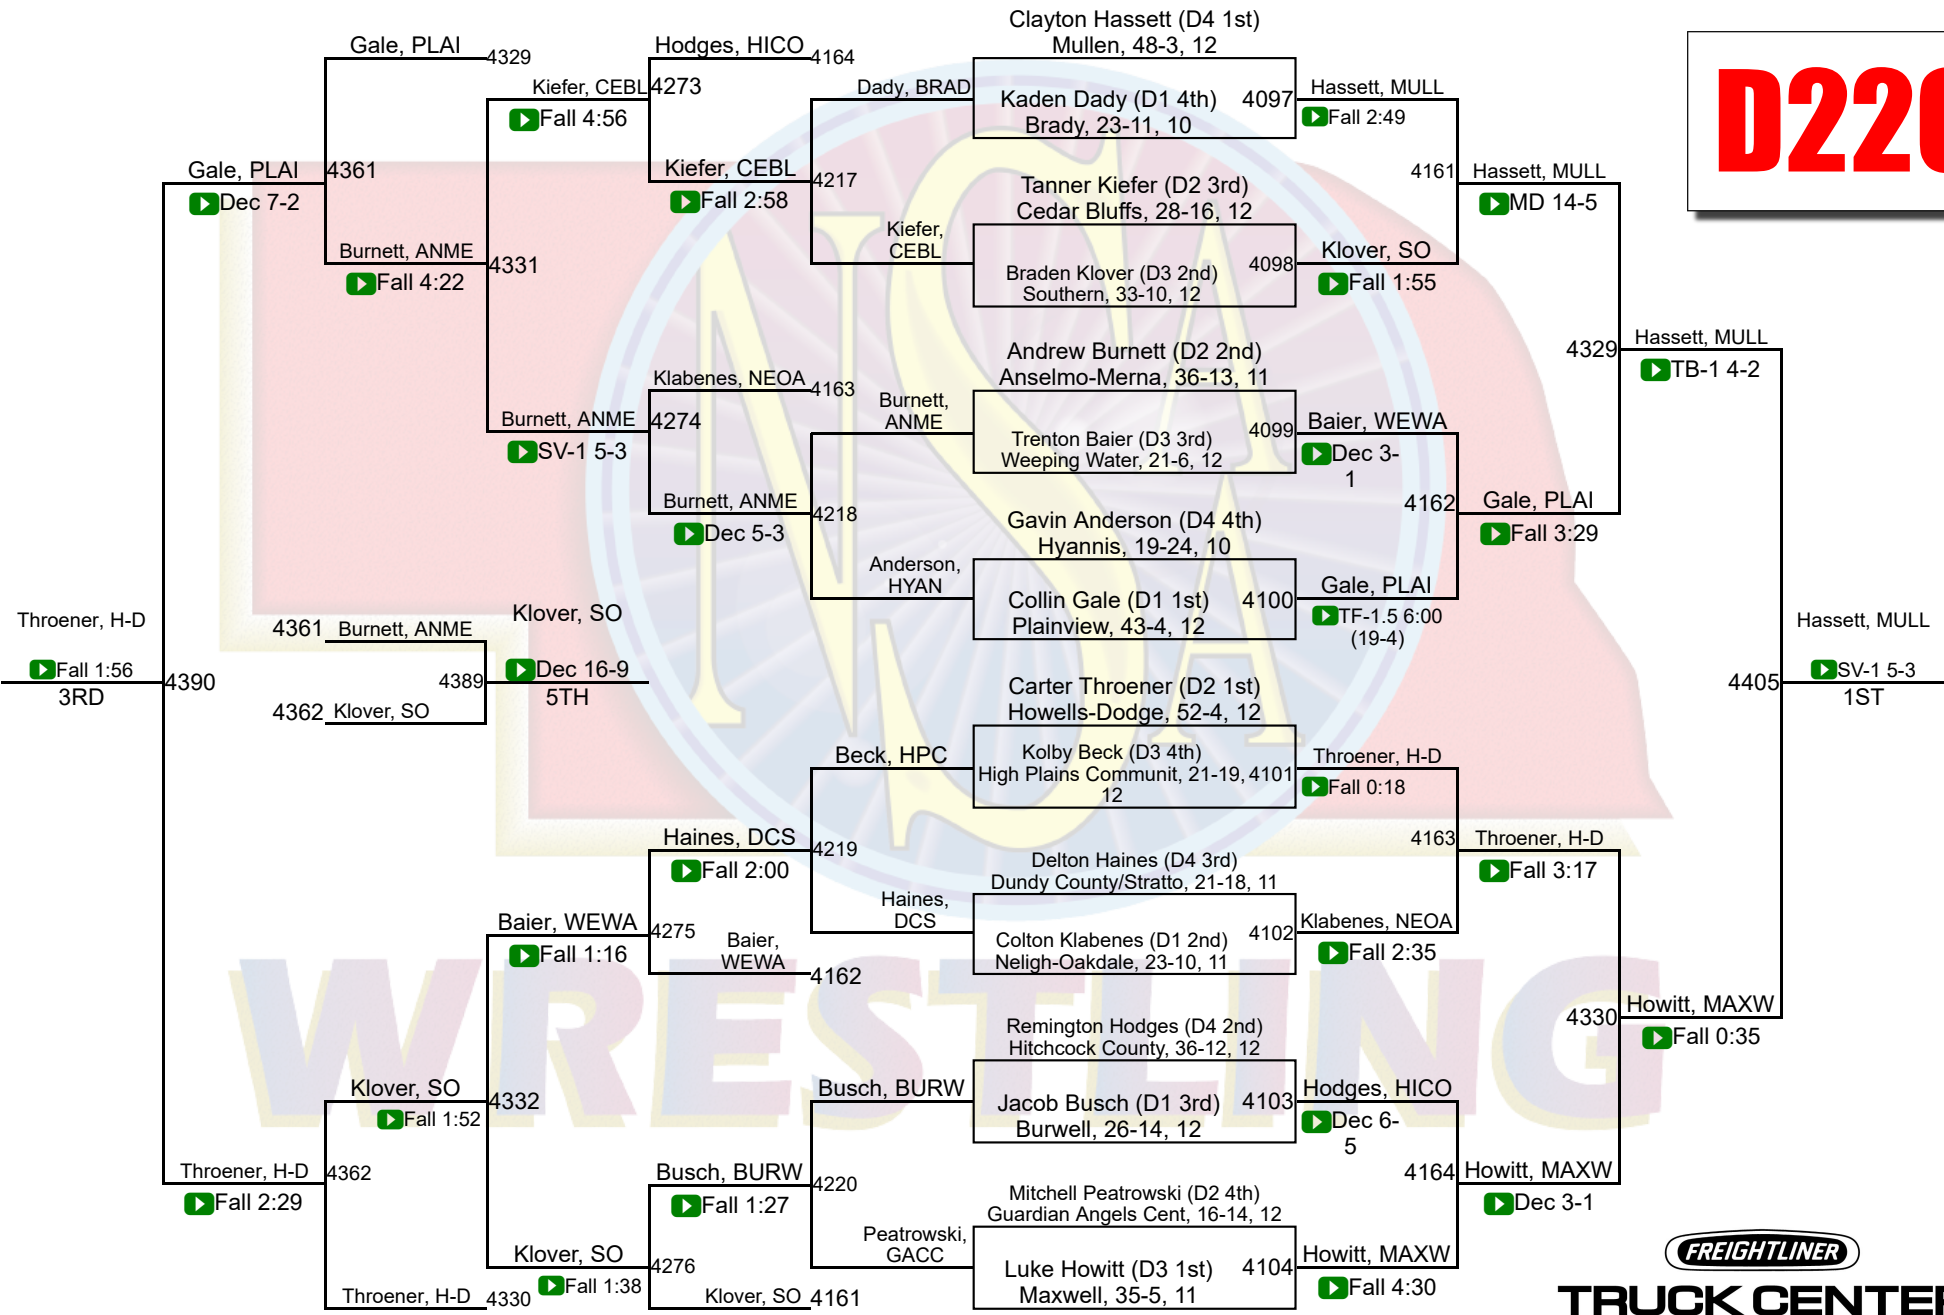

2020 NSAA State Championships

D220