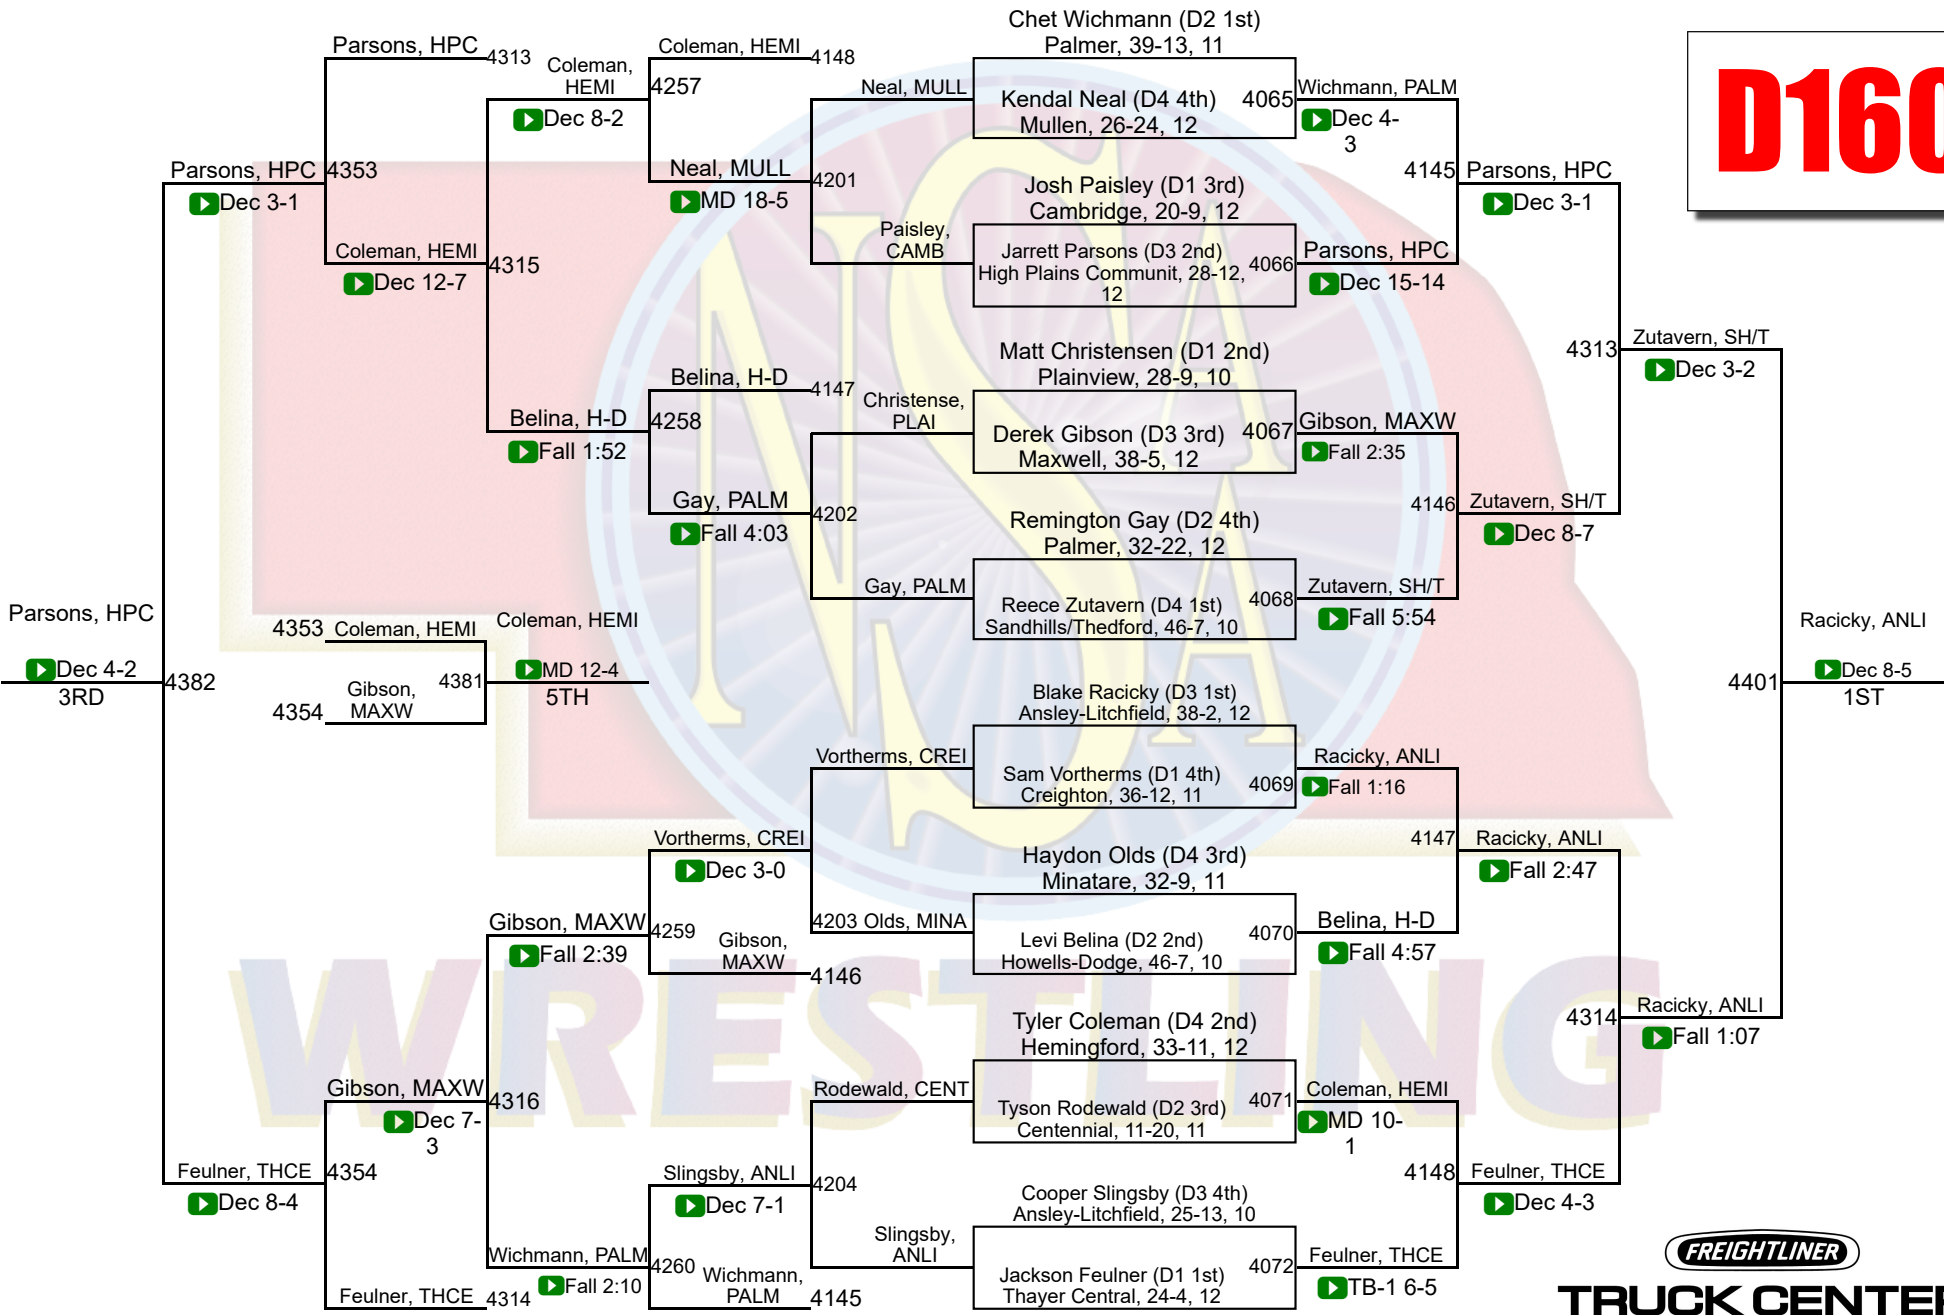

2020 NSAA State Championships

D160