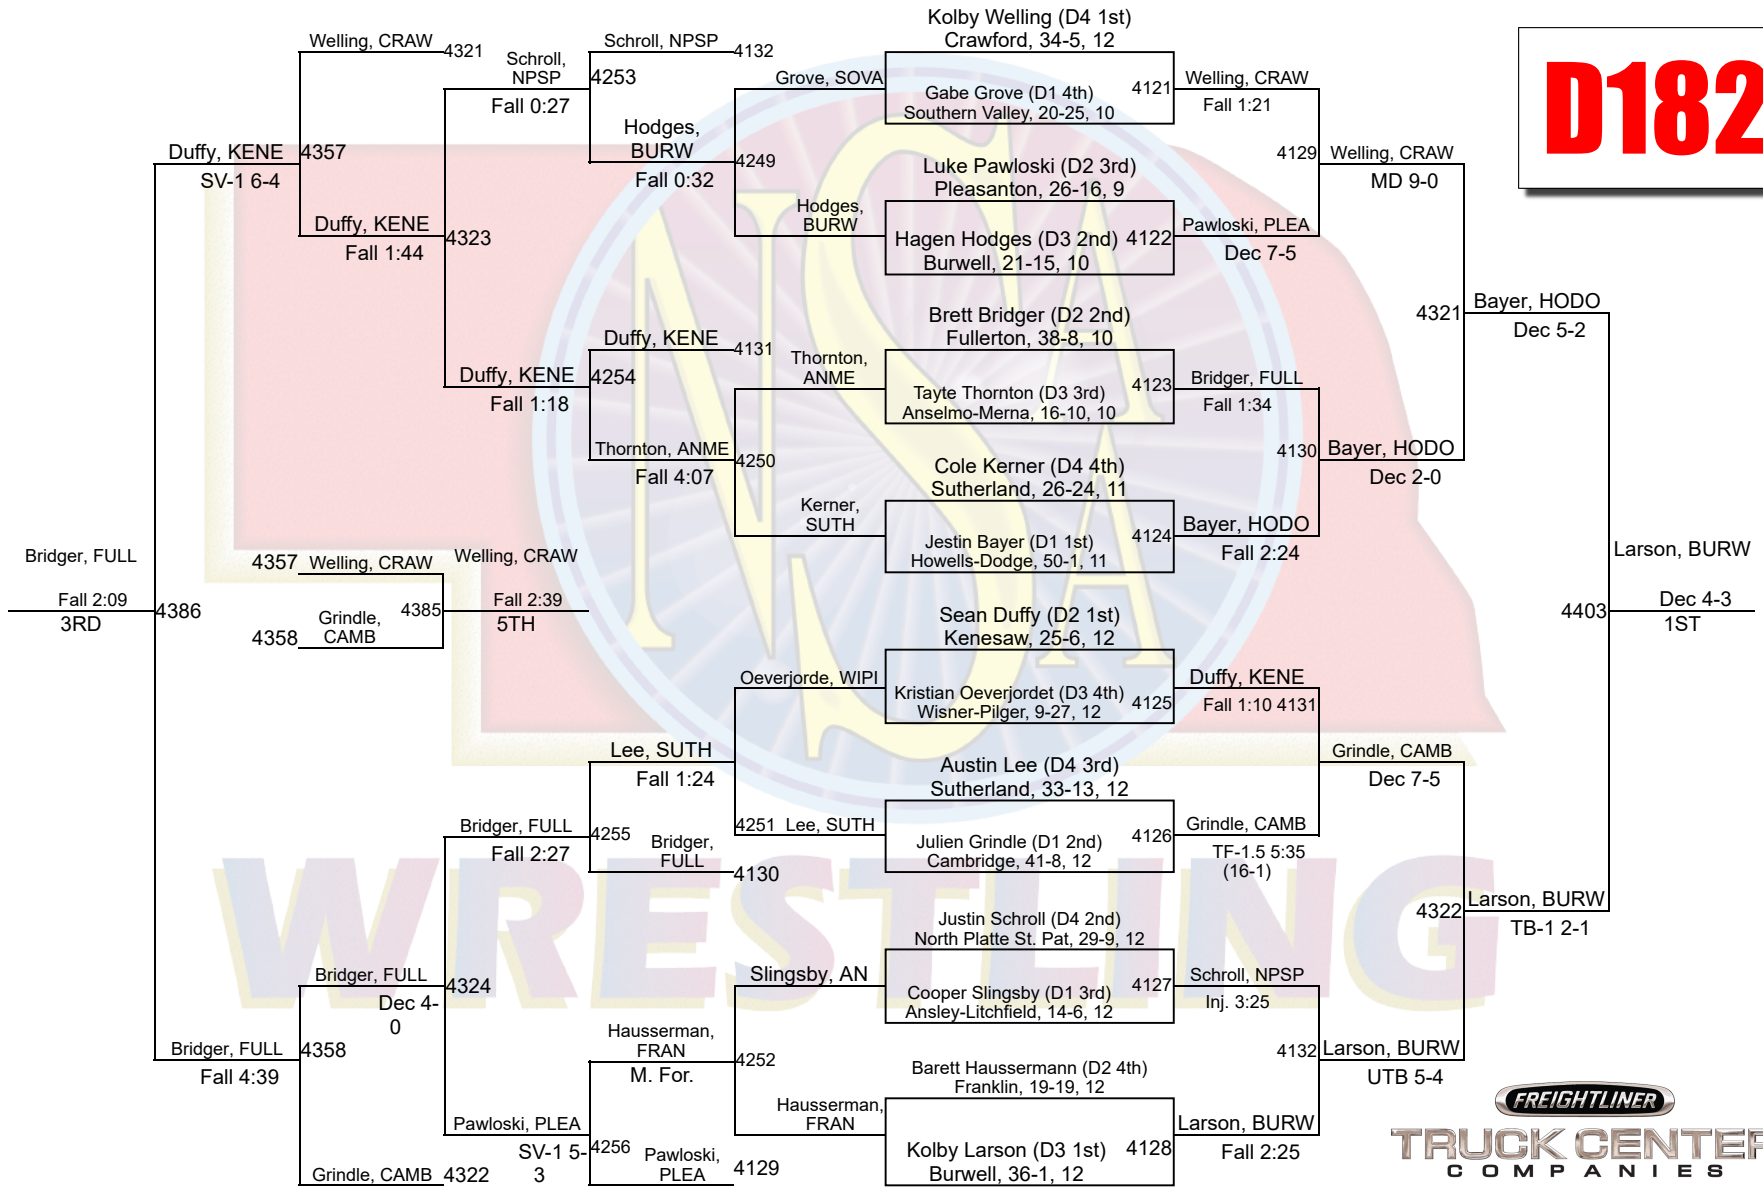

2022 NSAA State Championships

D182