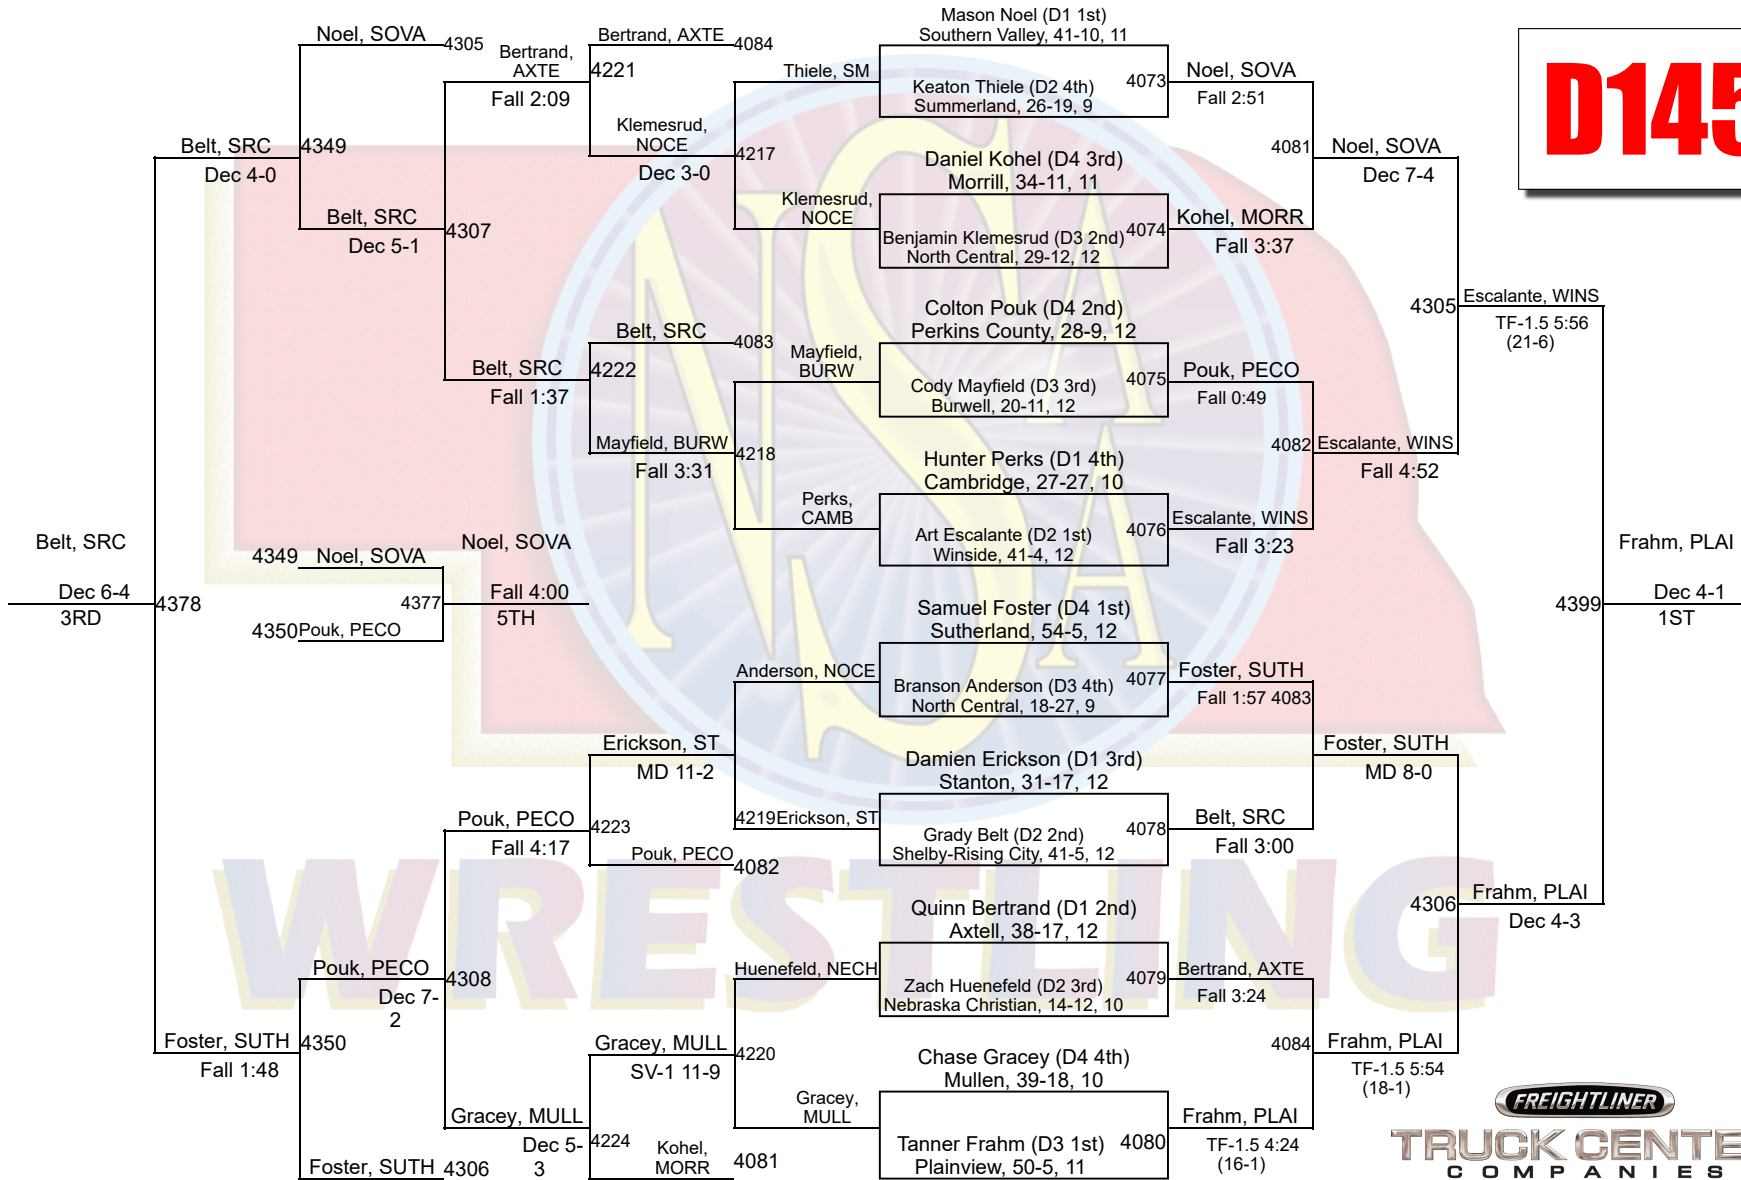

2022 NSAA State Championships

D145

WRESTLING