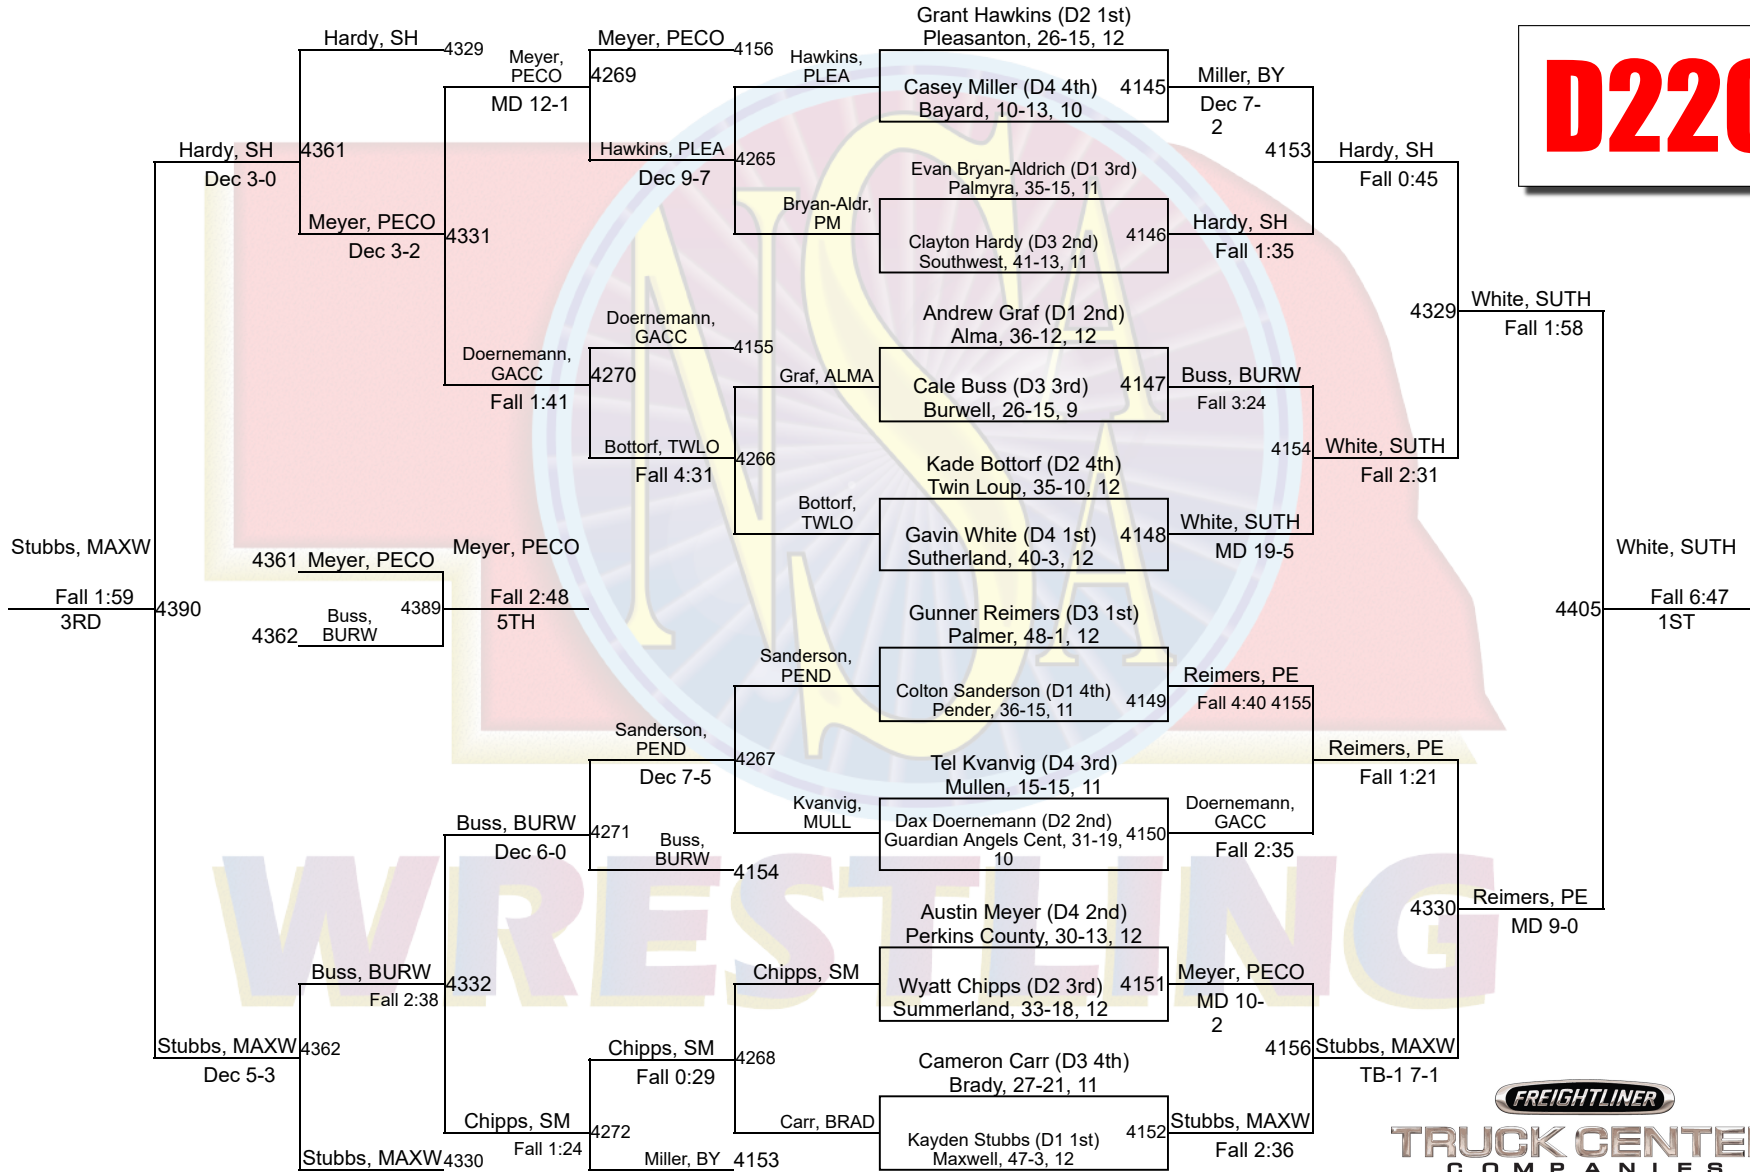

2022 NSAA State Championships

D220