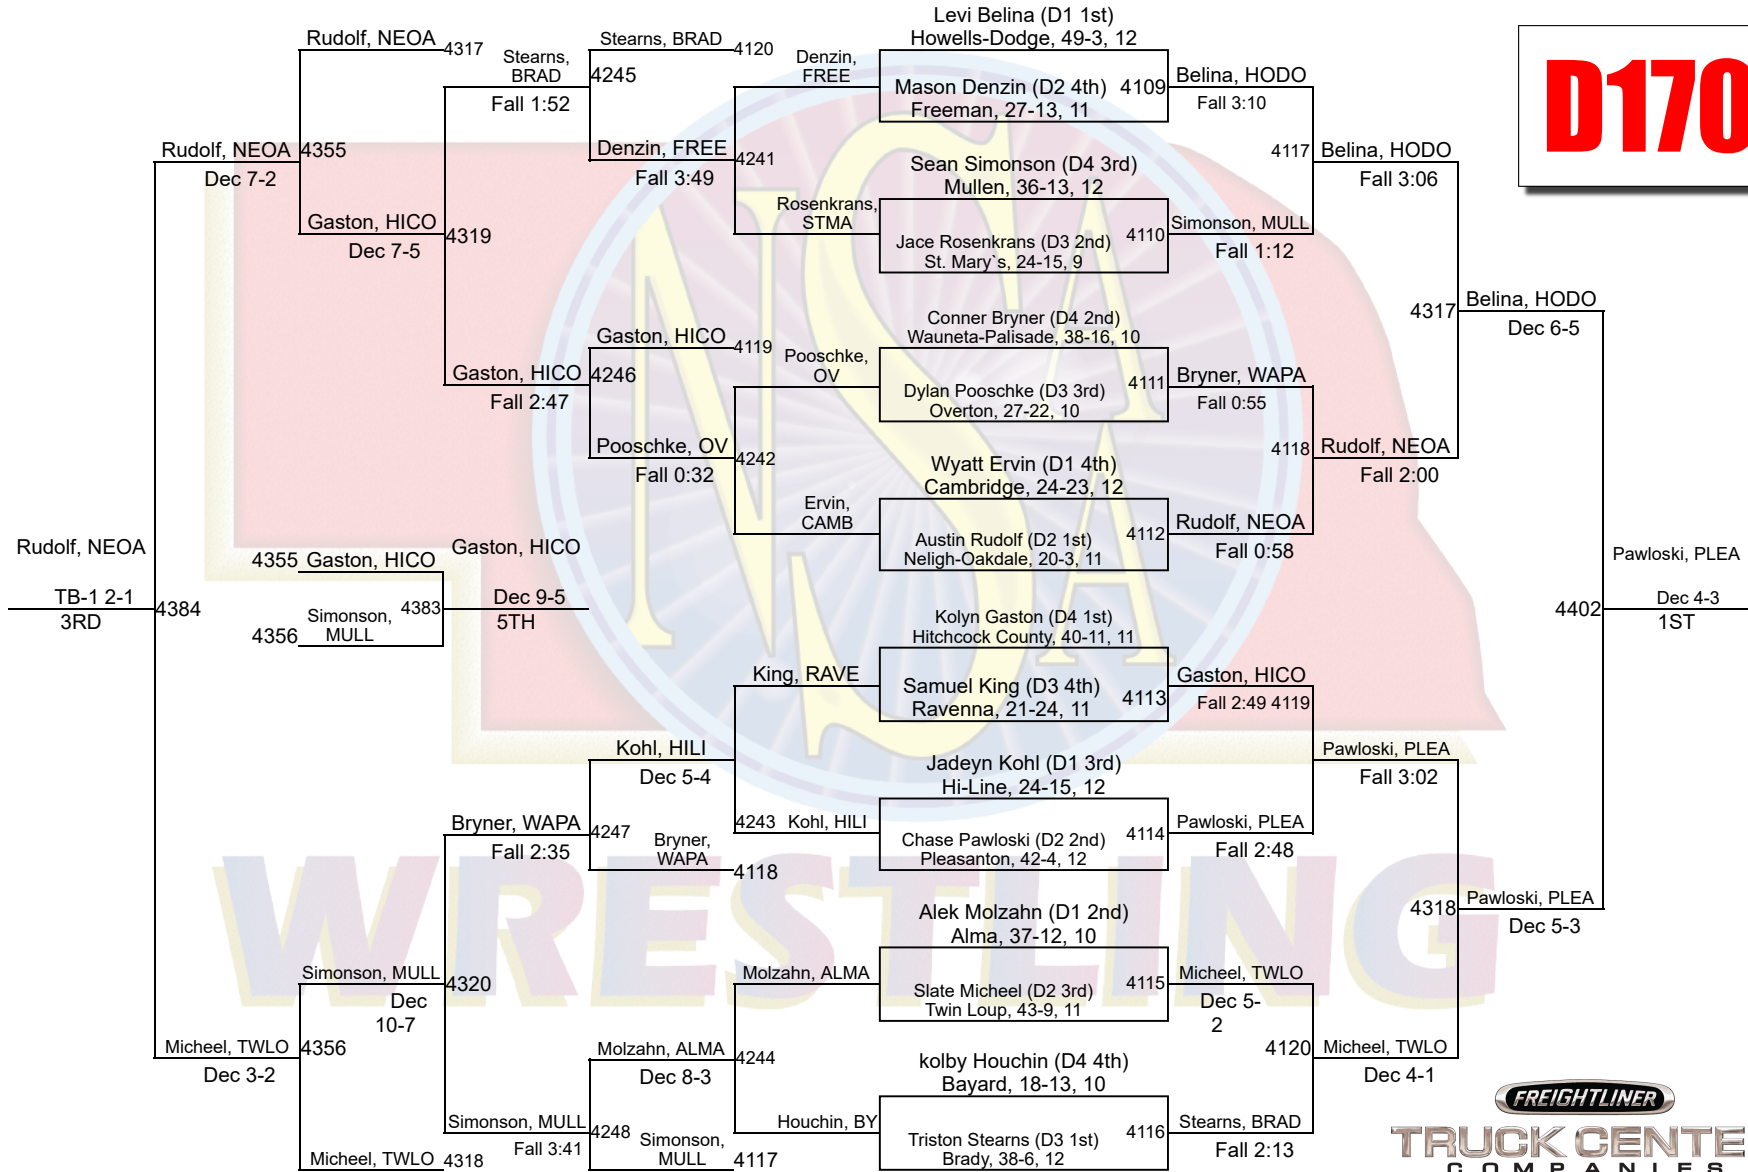

2022 NSAA State Championships

D170