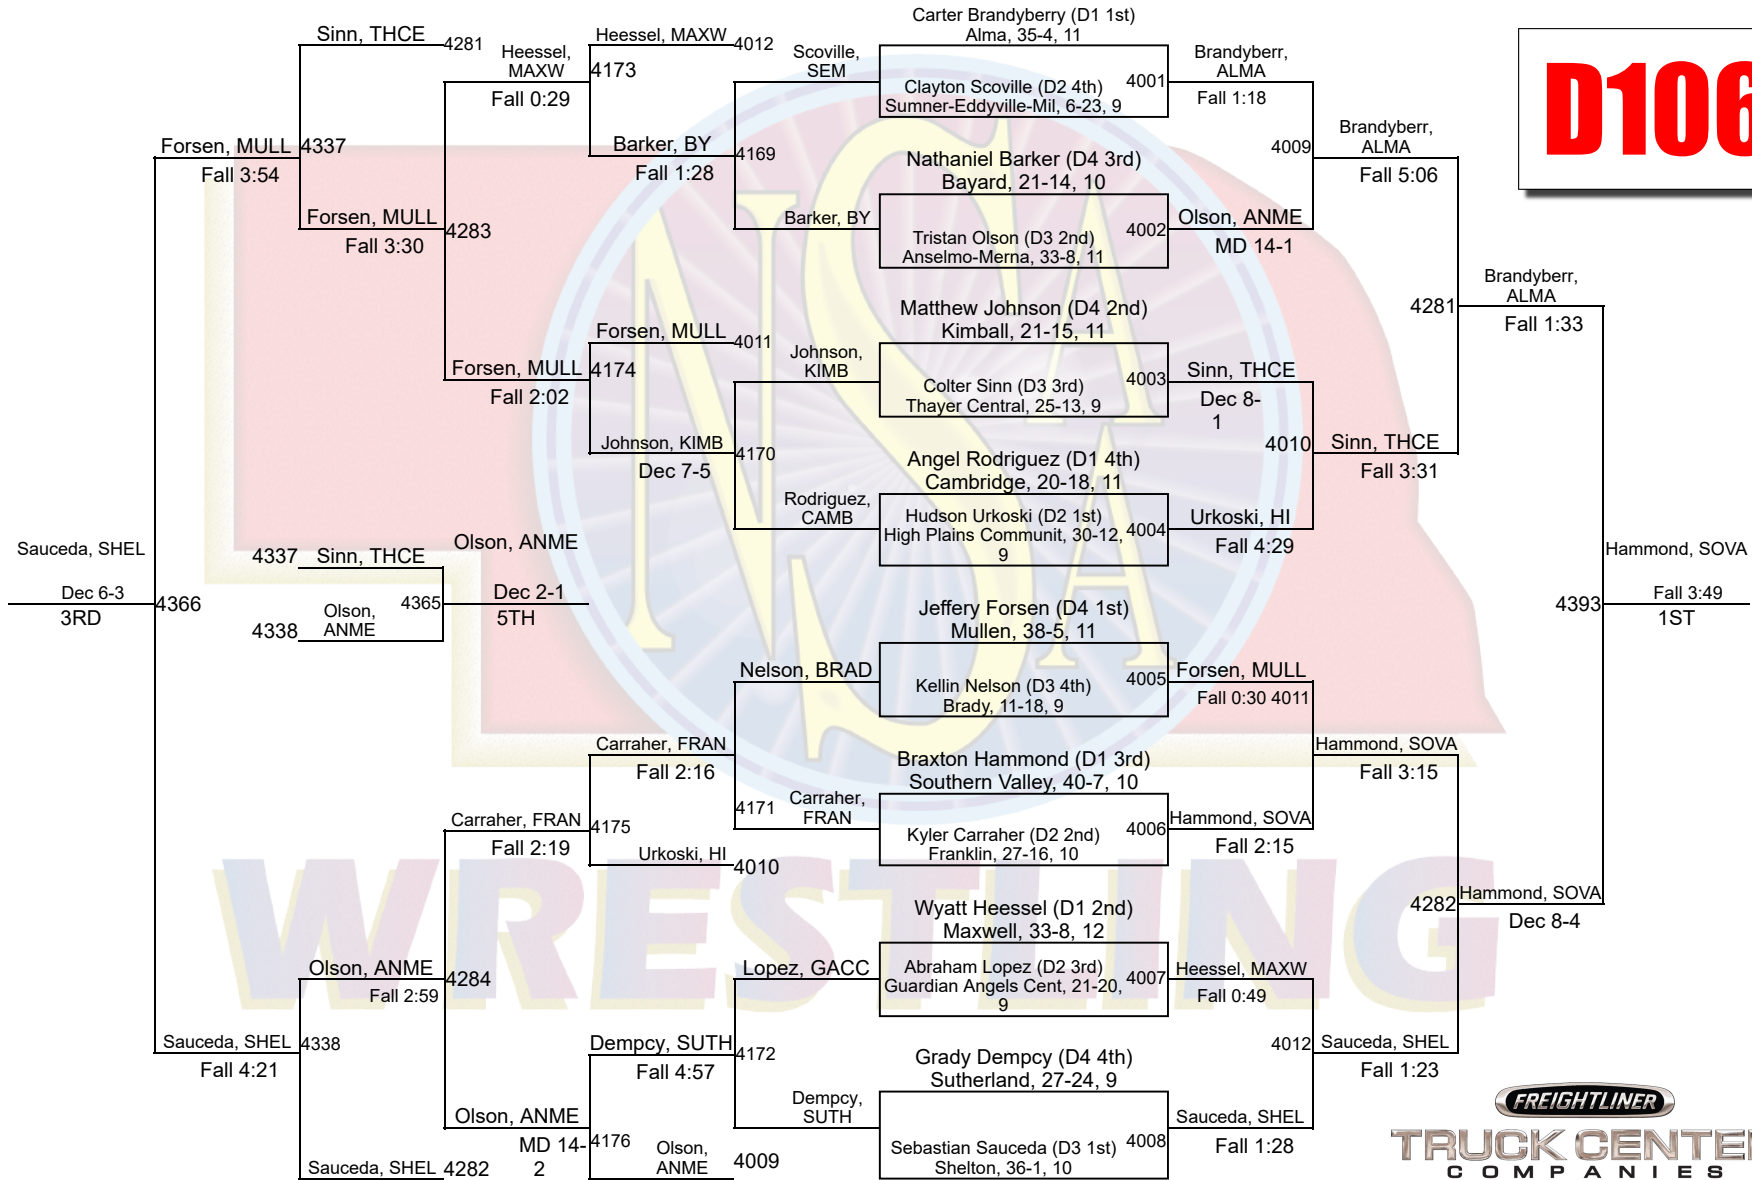

D Team Scores

	Team Name	Points	1st	2nd	3rd	4th	5th	6th	Total
35	Ravenna	20.0	0	0	0	1	0	0	1
36	Doniphan-Trumbull	18.0	0	1	0	0	0	0	1
37	Bayard	17.0	0	0	0	0	0	1	1
38	Crawford	14.0	0	0	0	0	1	0	1
38	North Platte St. Patrick`s	14.0	0	0	0	0	0	0	0
38	Pender	14.0	0	0	0	0	1	0	1
38	Sandhills Valley	14.0	0	0	0	0	1	0	1
38	South Loup (Callaway/Arnold)	14.0	0	0	0	0	1	0	1
43	Franklin	13.0	0	0	0	0	0	0	0
43	Riverside	13.0	0	0	0	0	1	0	1
43	Sumner-Eddyville-Miller	13.0	0	0	0	0	0	0	0
46	Cambridge	8.5	0	0	0	0	0	1	1
47	Kimball	8.0	0	0	0	0	0	0	0
48	Brady	7.0	0	0	0	0	0	0	0
48	Southern	7.0	0	0	0	0	0	1	1
48	Wauneta-Palisade	7.0	0	0	0	0	0	0	0
51	Overton	6.0	0	0	0	0	0	0	0
52	Elgin/Pope John	5.0	0	0	0	0	0	0	0
53	Hi-Line	4.0	0	0	0	0	0	0	0
53	Morrill	4.0	0	0	0	0	0	0	0
55	Ansley-Litchfield	3.0	0	0	0	0	0	0	0
55	Banner County	3.0	0	0	0	0	0	0	0
55	Freeman	3.0	0	0	0	0	0	0	0
58	Hyannis	2.0	0	0	0	0	0	0	0
58	Stanton	2.0	0	0	0	0	0	0	0
58	Wilcox-Hildreth	2.0	0	0	0	0	0	0	0
61	Hay Springs	1.0	0	0	0	0	0	0	0
61	Palmyra	1.0	0	0	0	0	0	0	0
63	Elm Creek	0.0	0	0	0	0	0	0	0
63	Leyton	0.0	0	0	0	0	0	0	0
63	Meridian	0.0	0	0	0	0	0	0	0
63	Nebraska Christian	0.0	0	0	0	0	0	0	0
63	Osmond	0.0	0	0	0	0	0	0	0
63	St. Mary`s	0.0	0	0	0	0	0	0	0

2022 NSAA State Championships

D106