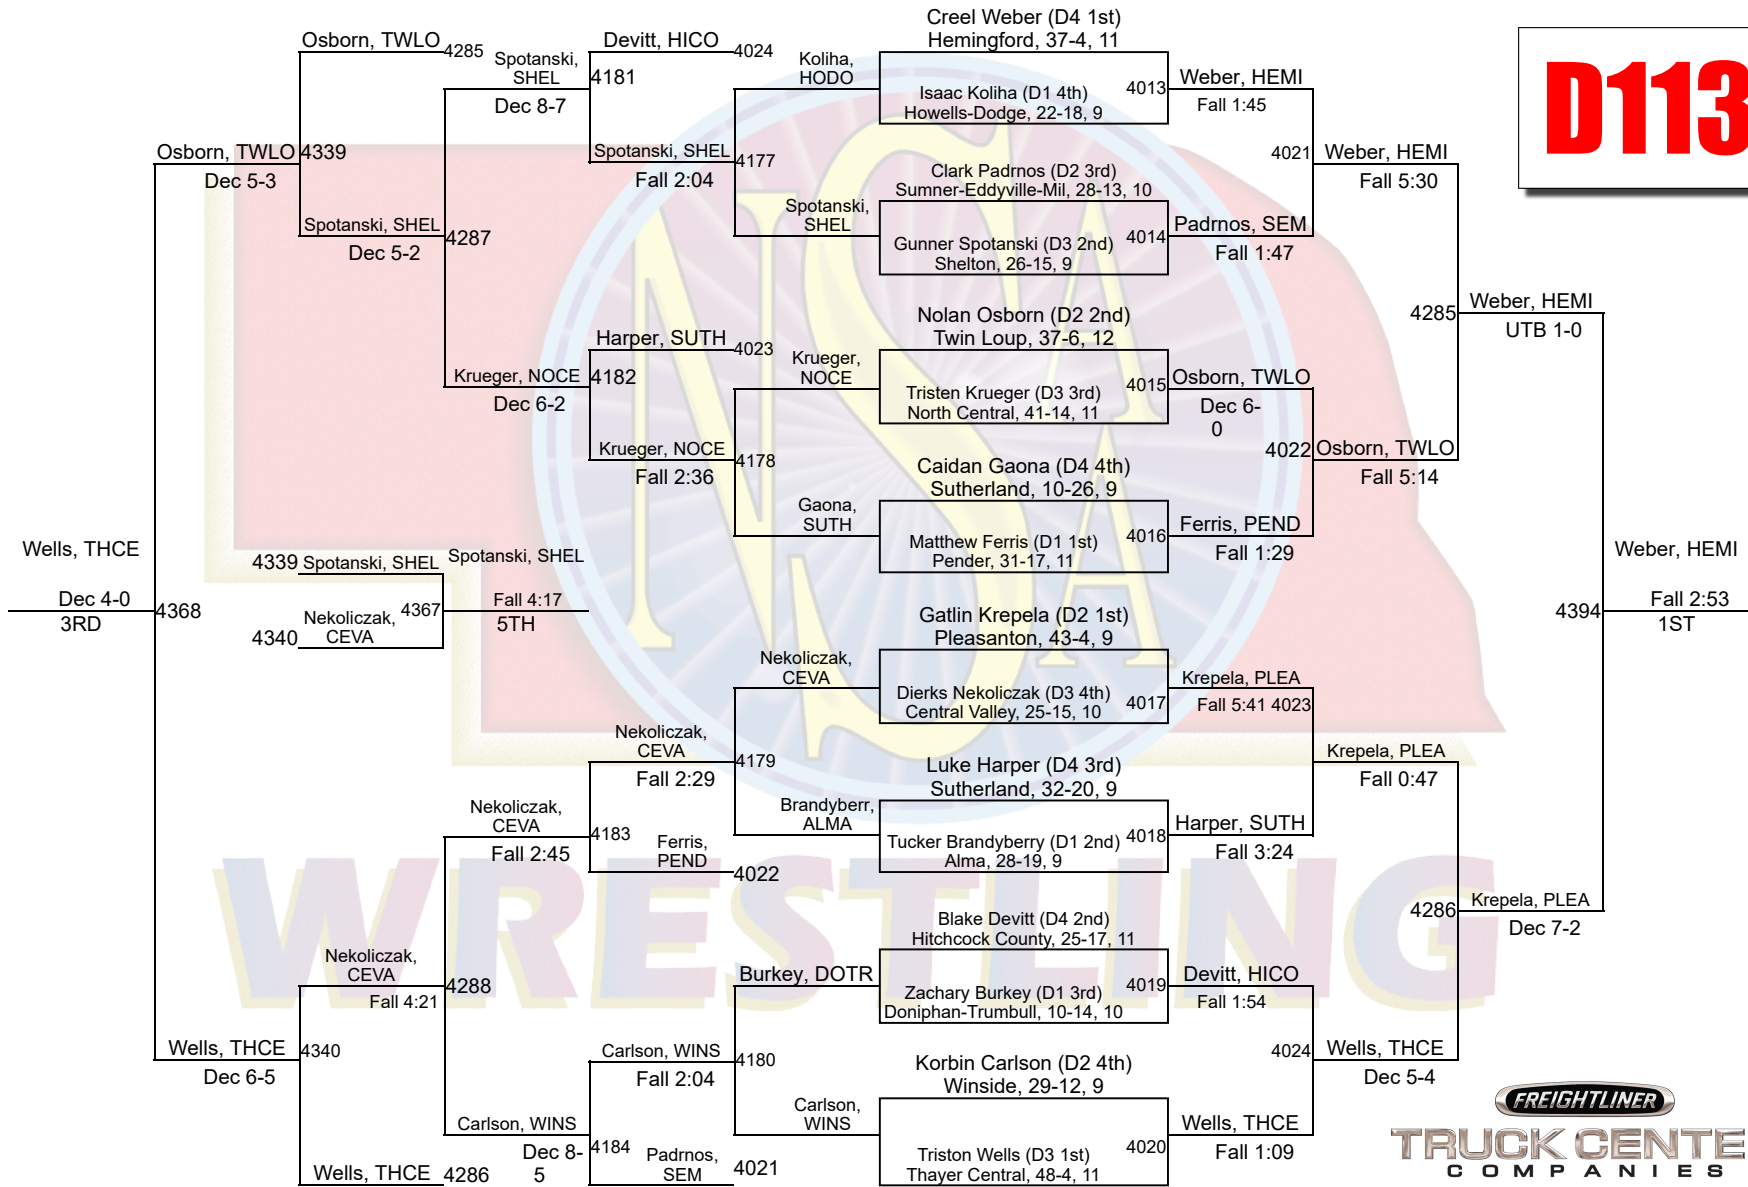

2022 NSAA State Championships

D113