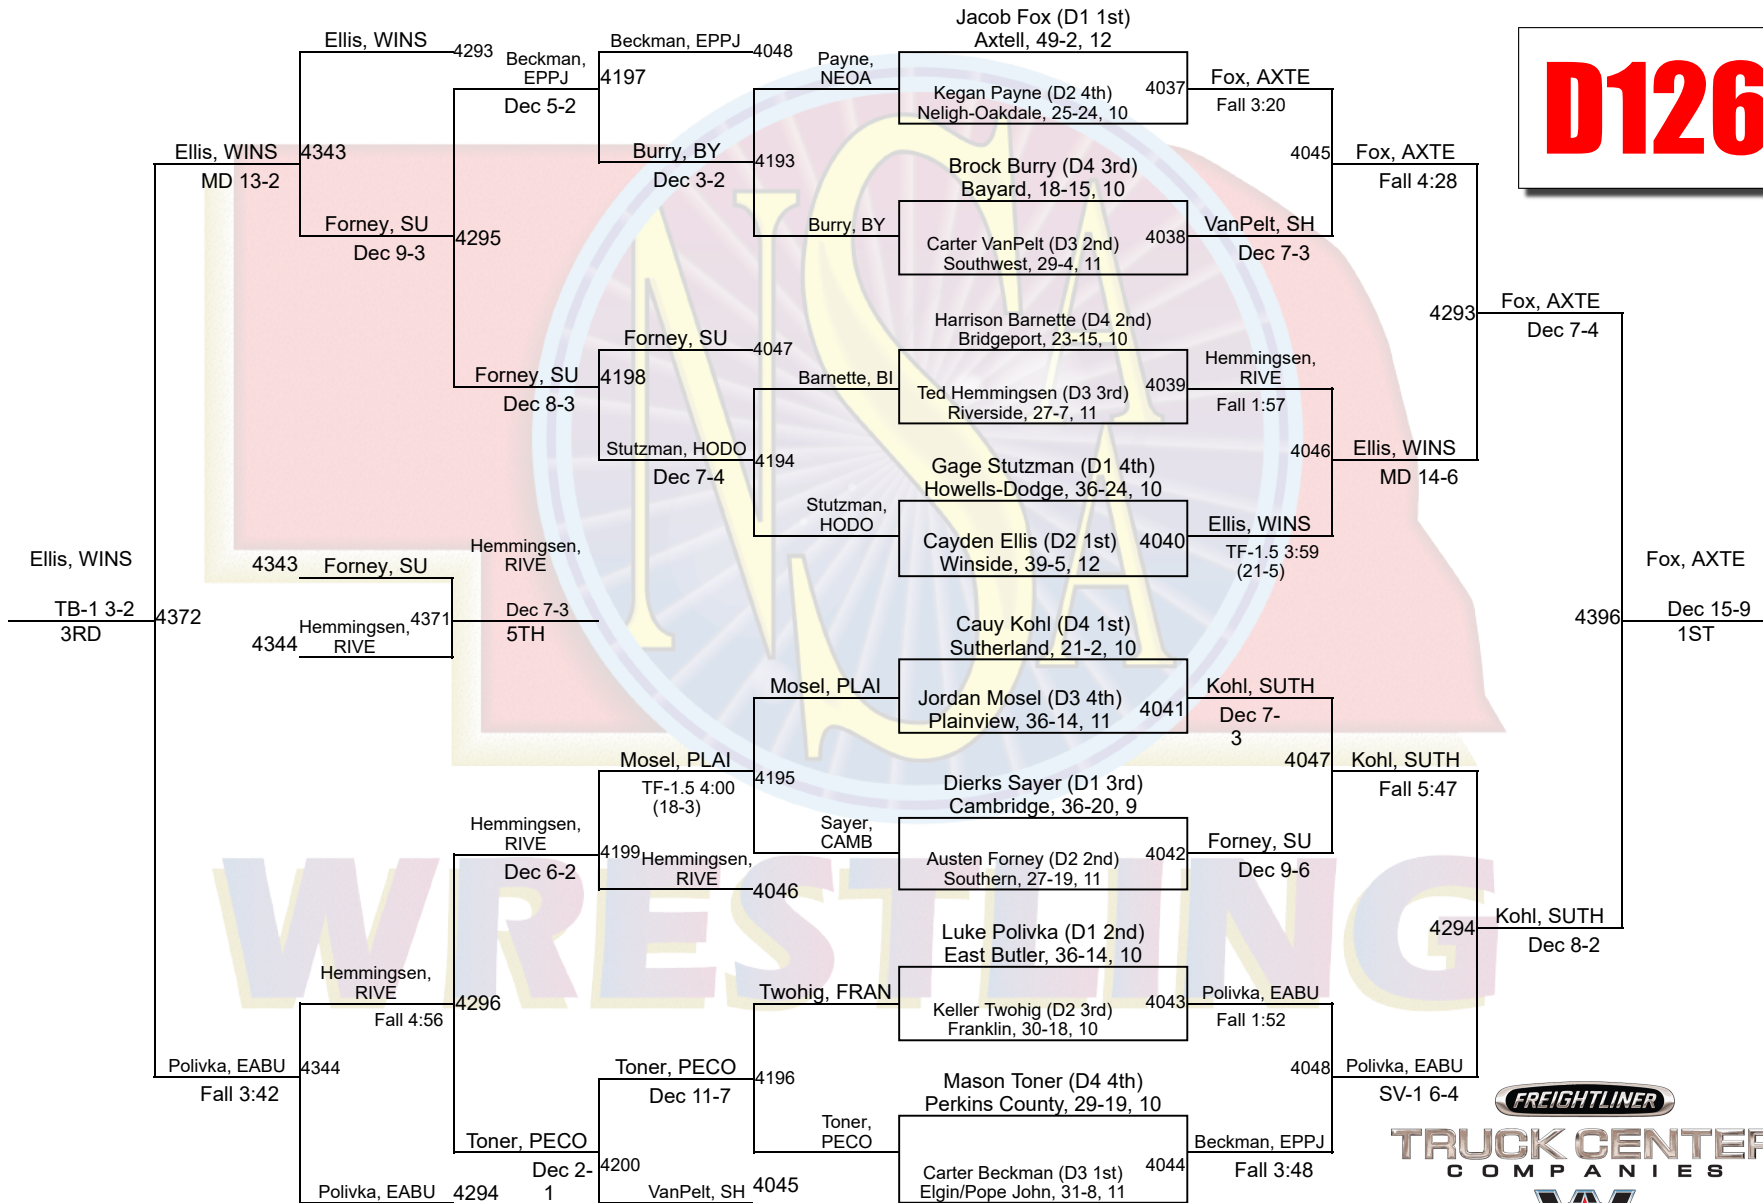

2022 NSAA State Championships

D126