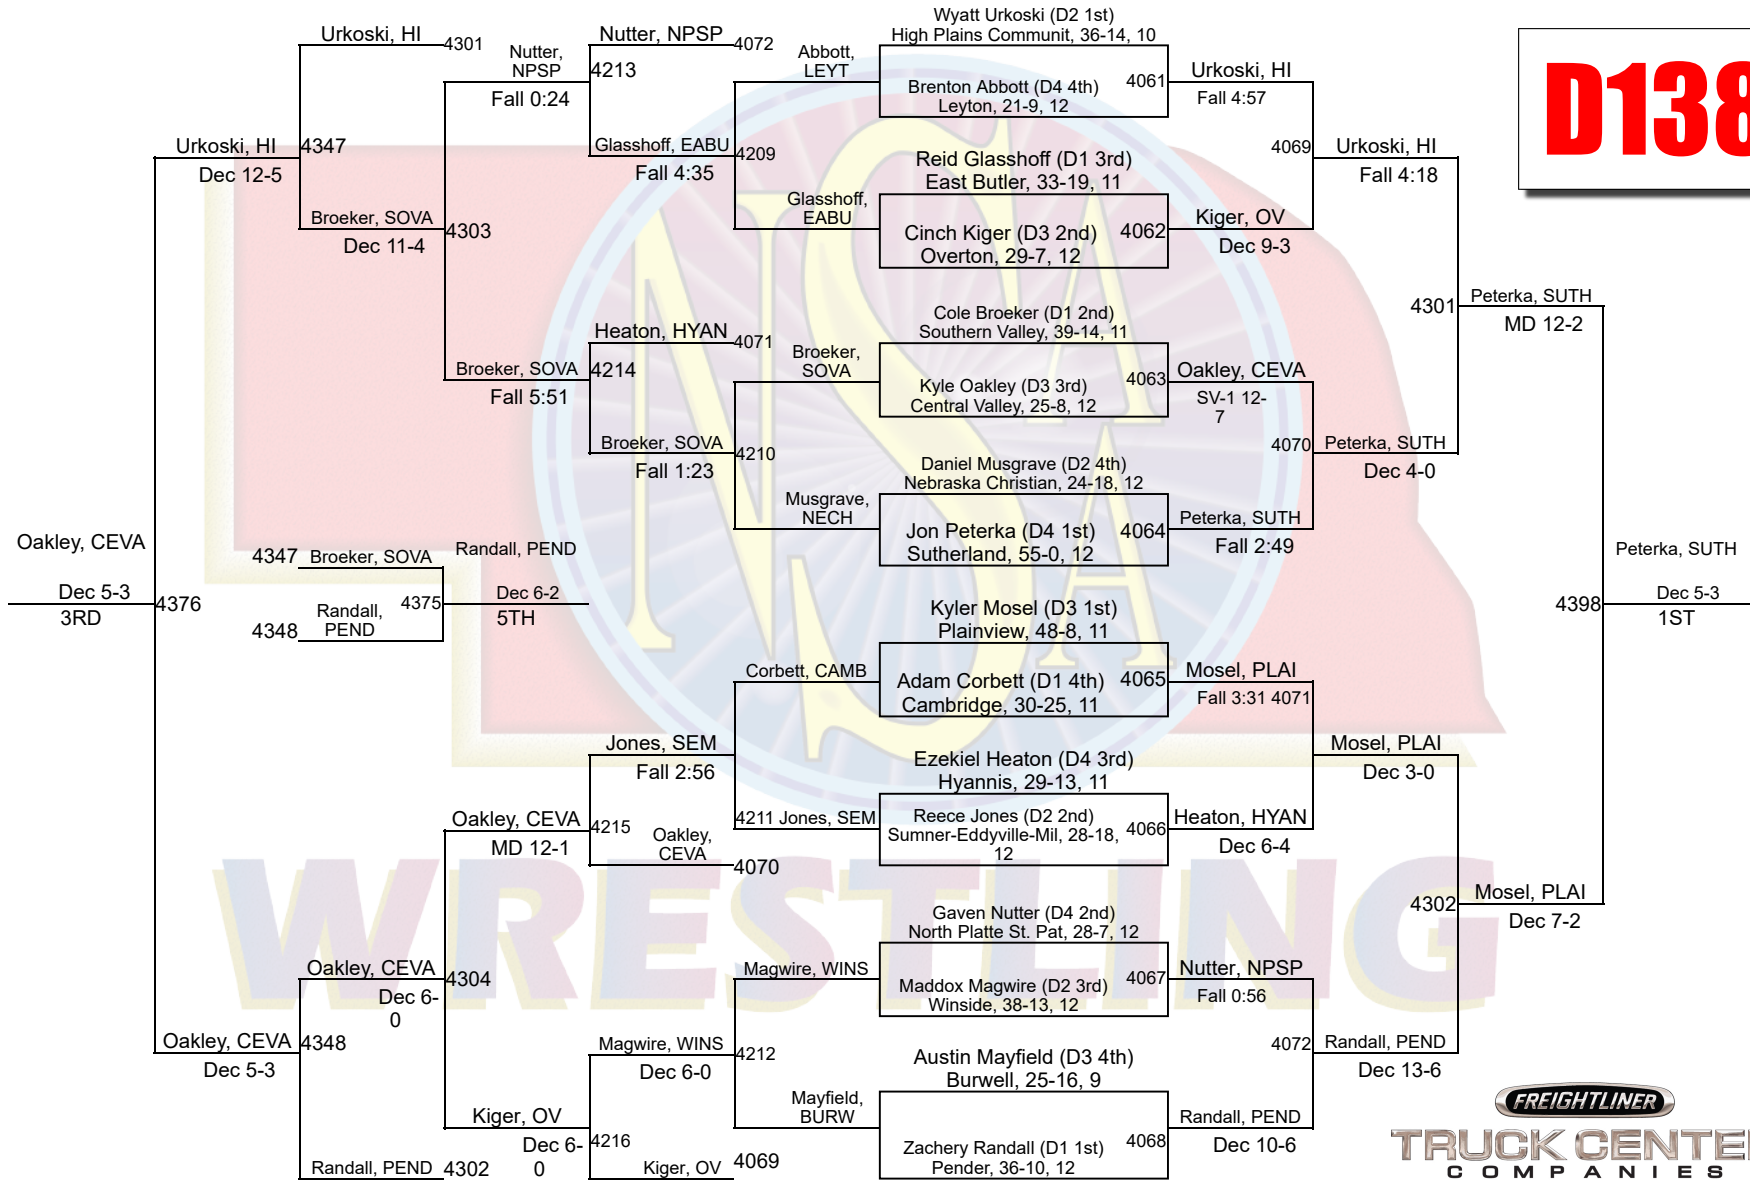

D Team Scores

	Team Name	Points	1st	2nd	3rd	4th	5th	6th	Total
35	Ravenna	20.0	0	0	0	1	0	0	1
36	Doniphan-Trumbull	18.0	0	1	0	0	0	0	1
37	Bayard	17.0	0	0	0	0	0	1	1
38	Crawford	14.0	0	0	0	0	1	0	1
38	North Platte St. Patrick`s	14.0	0	0	0	0	0	0	0
38	Pender	14.0	0	0	0	0	1	0	1
38	Sandhills Valley	14.0	0	0	0	0	1	0	1
38	South Loup (Callaway/Arnold)	14.0	0	0	0	0	1	0	1
43	Franklin	13.0	0	0	0	0	0	0	0
43	Riverside	13.0	0	0	0	0	1	0	1
43	Sumner-Eddyville-Miller	13.0	0	0	0	0	0	0	0
46	Cambridge	8.5	0	0	0	0	0	1	1
47	Kimball	8.0	0	0	0	0	0	0	0
48	Brady	7.0	0	0	0	0	0	0	0
48	Southern	7.0	0	0	0	0	0	1	1
48	Wauneta-Palisade	7.0	0	0	0	0	0	0	0
51	Overton	6.0	0	0	0	0	0	0	0
52	Elgin/Pope John	5.0	0	0	0	0	0	0	0
53	Hi-Line	4.0	0	0	0	0	0	0	0
53	Morrill	4.0	0	0	0	0	0	0	0
55	Ansley-Litchfield	3.0	0	0	0	0	0	0	0
55	Banner County	3.0	0	0	0	0	0	0	0
55	Freeman	3.0	0	0	0	0	0	0	0
58	Hyannis	2.0	0	0	0	0	0	0	0
58	Stanton	2.0	0	0	0	0	0	0	0
58	Wilcox-Hildreth	2.0	0	0	0	0	0	0	0
61	Hay Springs	1.0	0	0	0	0	0	0	0
61	Palmyra	1.0	0	0	0	0	0	0	0
63	Elm Creek	0.0	0	0	0	0	0	0	0
63	Leyton	0.0	0	0	0	0	0	0	0
63	Meridian	0.0	0	0	0	0	0	0	0
63	Nebraska Christian	0.0	0	0	0	0	0	0	0
63	Osmond	0.0	0	0	0	0	0	0	0
63	St. Mary`s	0.0	0	0	0	0	0	0	0

D126

2022 NSAA State Championships

D132

2022 NSAA State Championships

D138

2022 NSAA State Championships

D145

WRESTLING