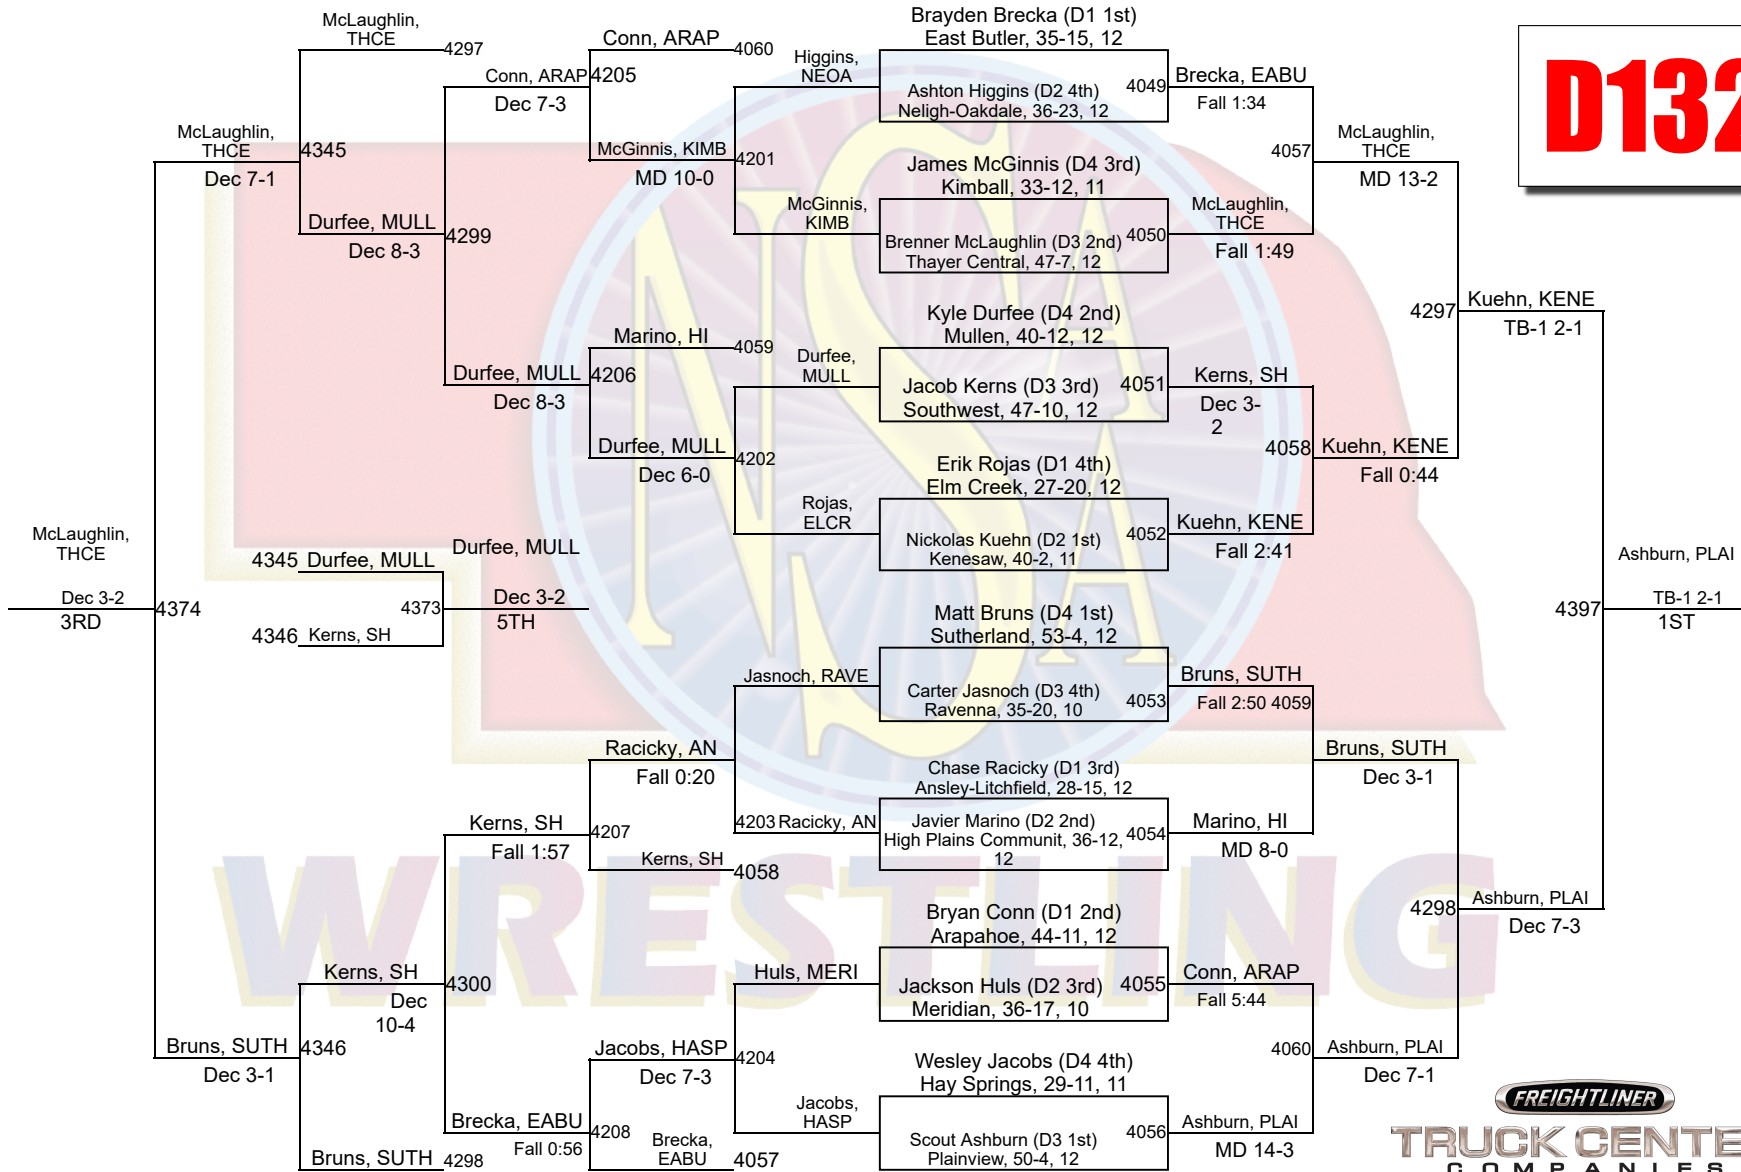

2022 NSAA State Championships

D132