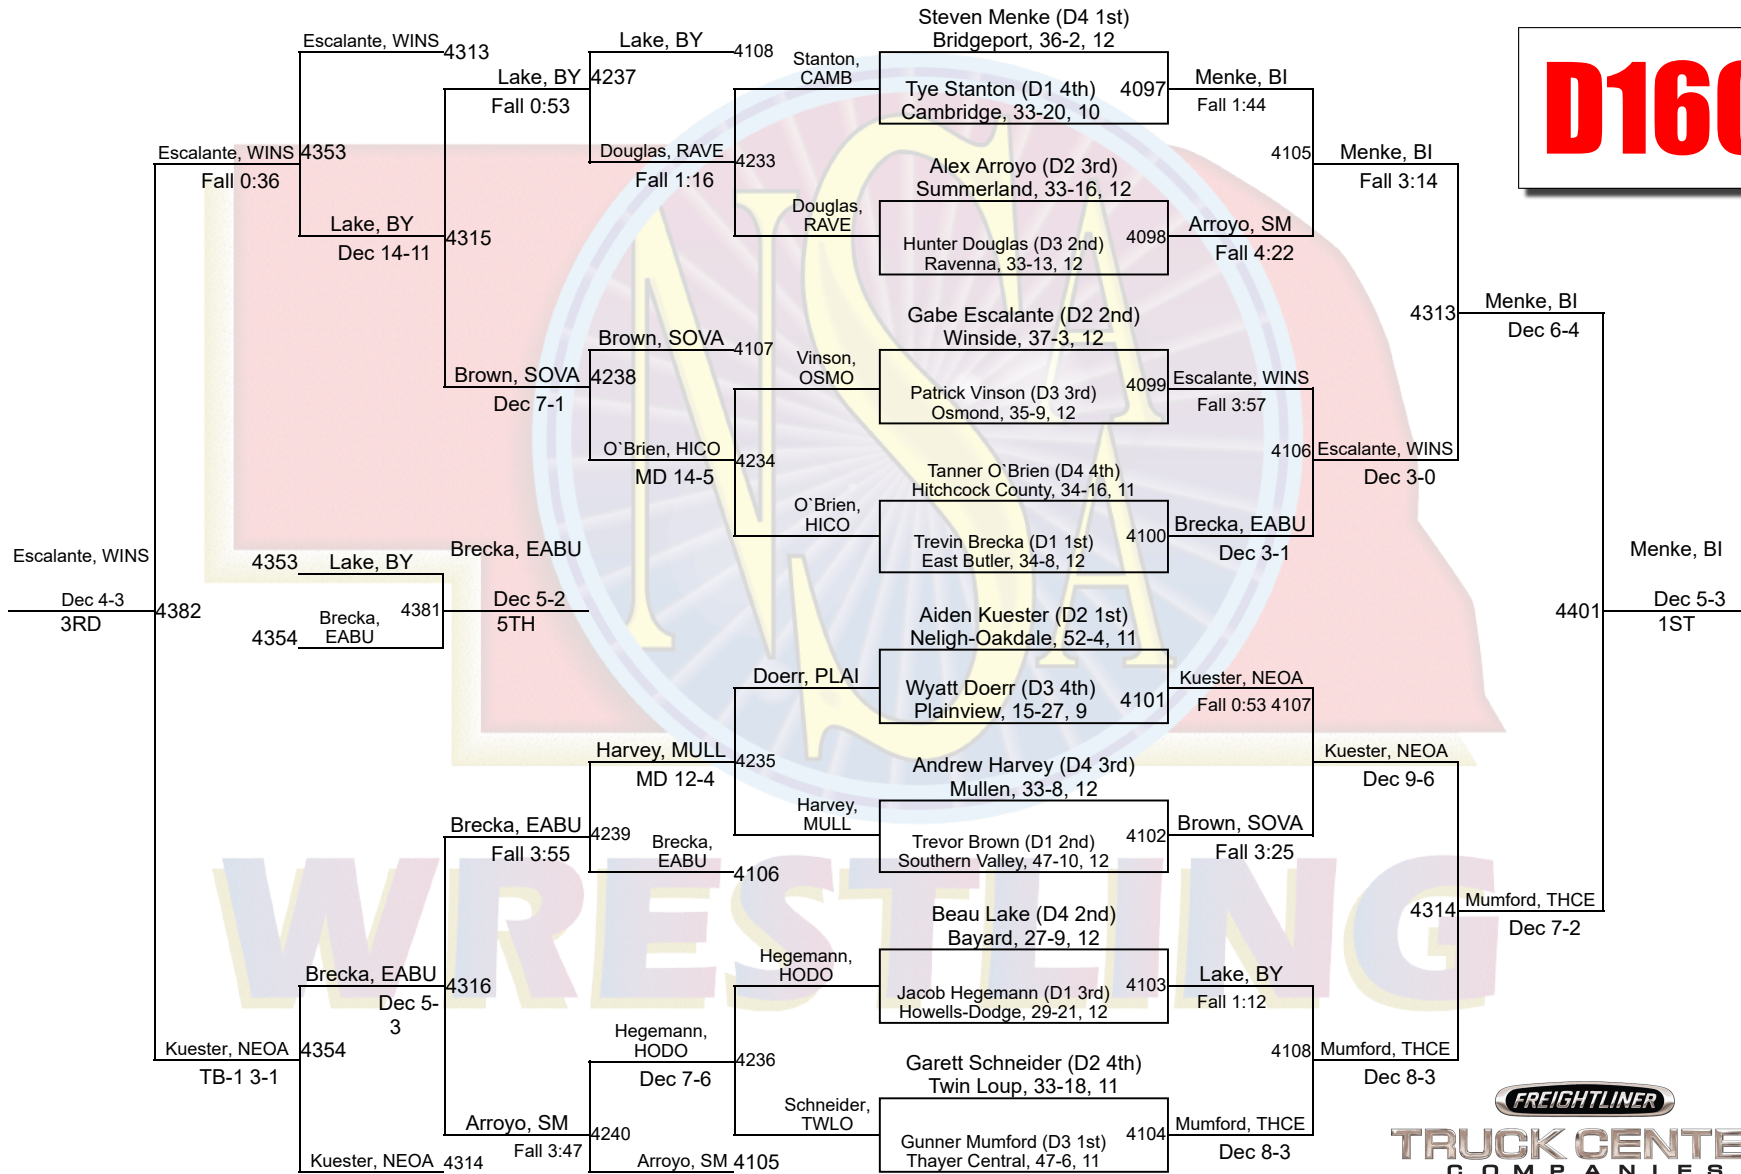

2022 NSAA State Championships

D160