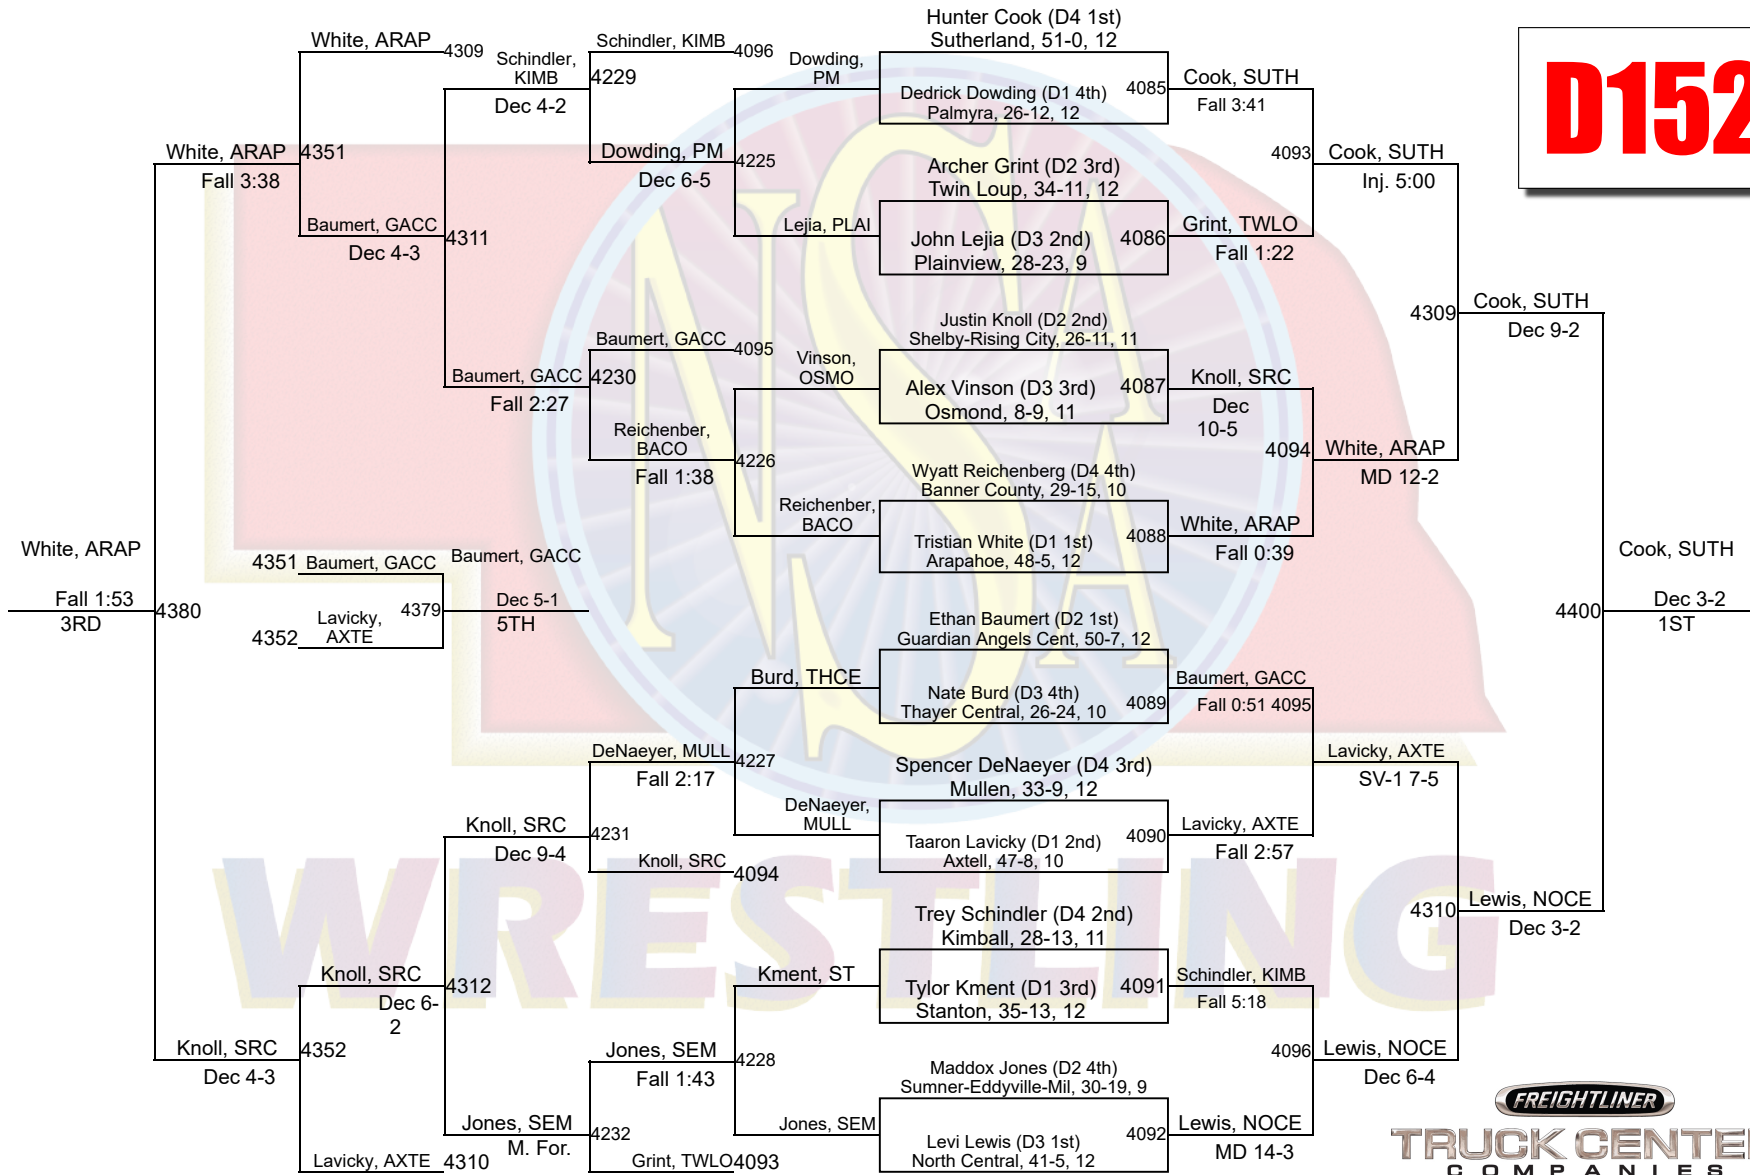

2022 NSAA State Championships

D152