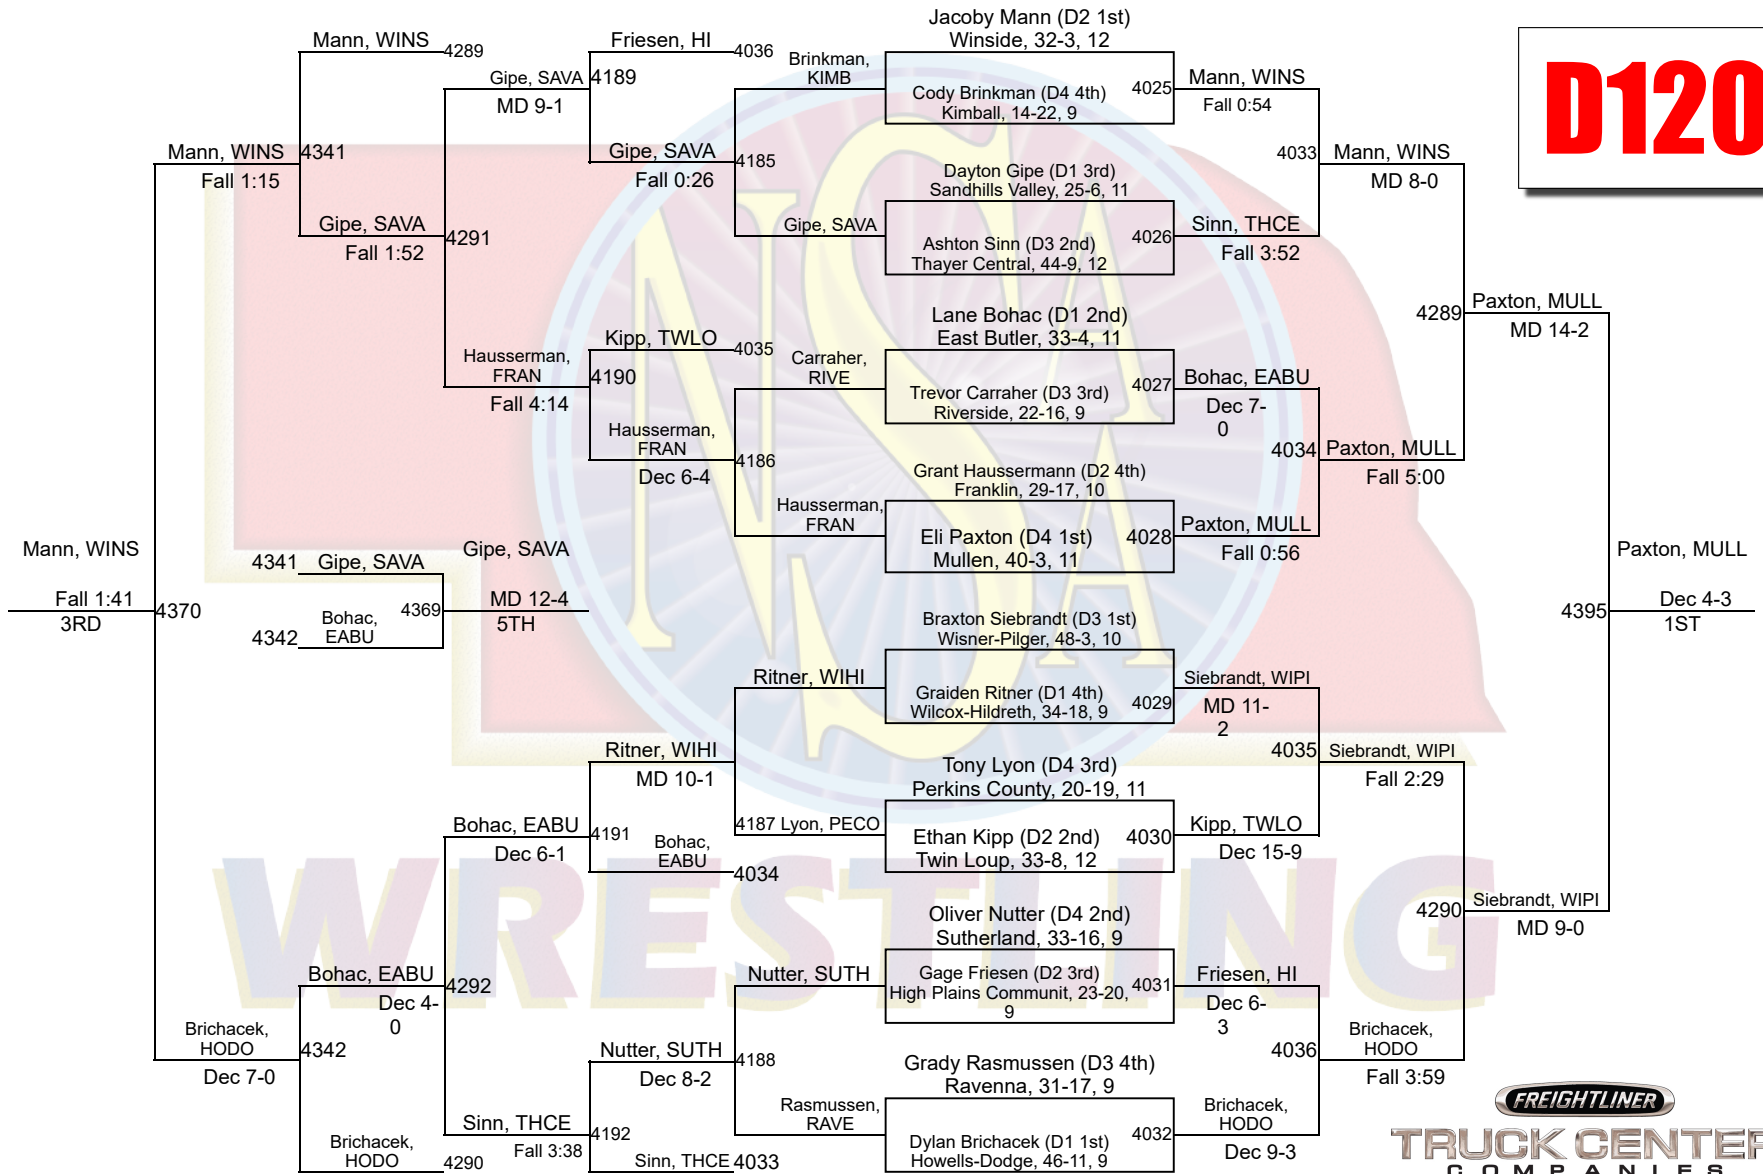

2022 NSAA State Championships

D120

WRESTLING