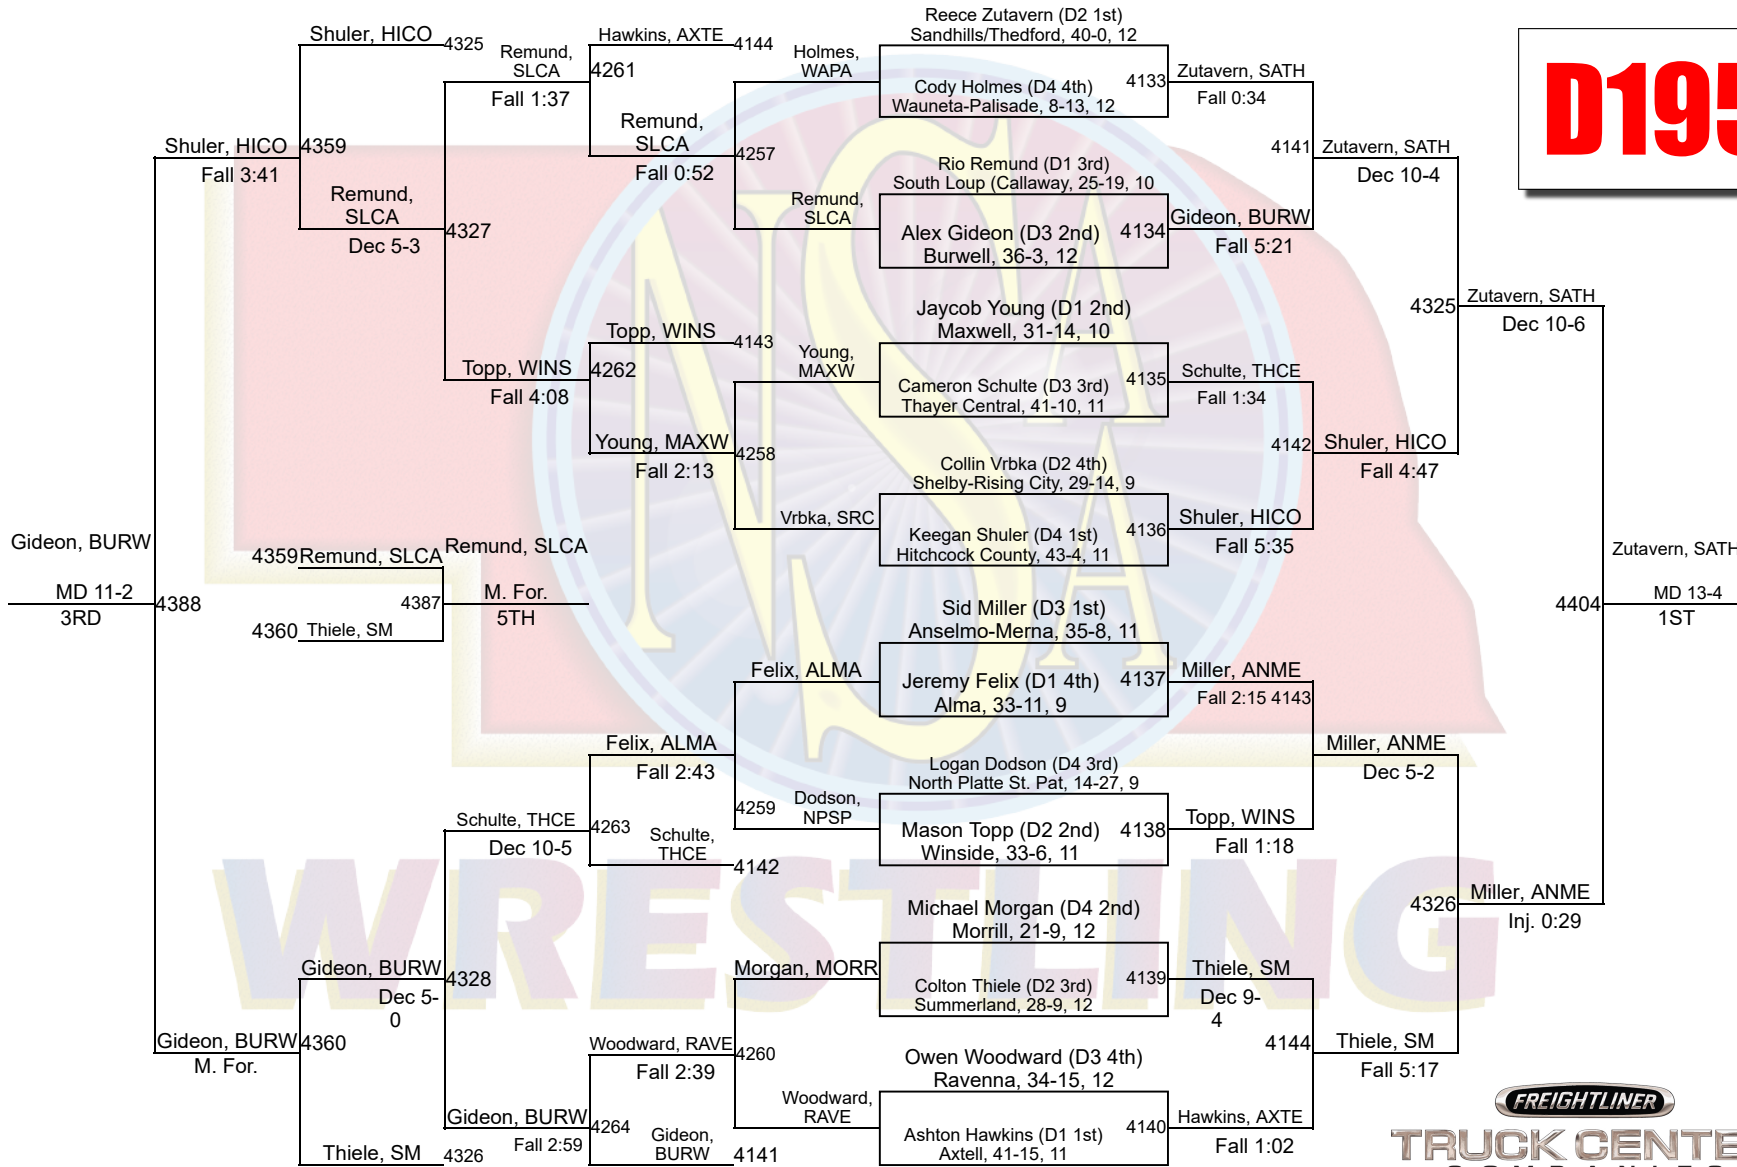

2022 NSAA State Championships

D195