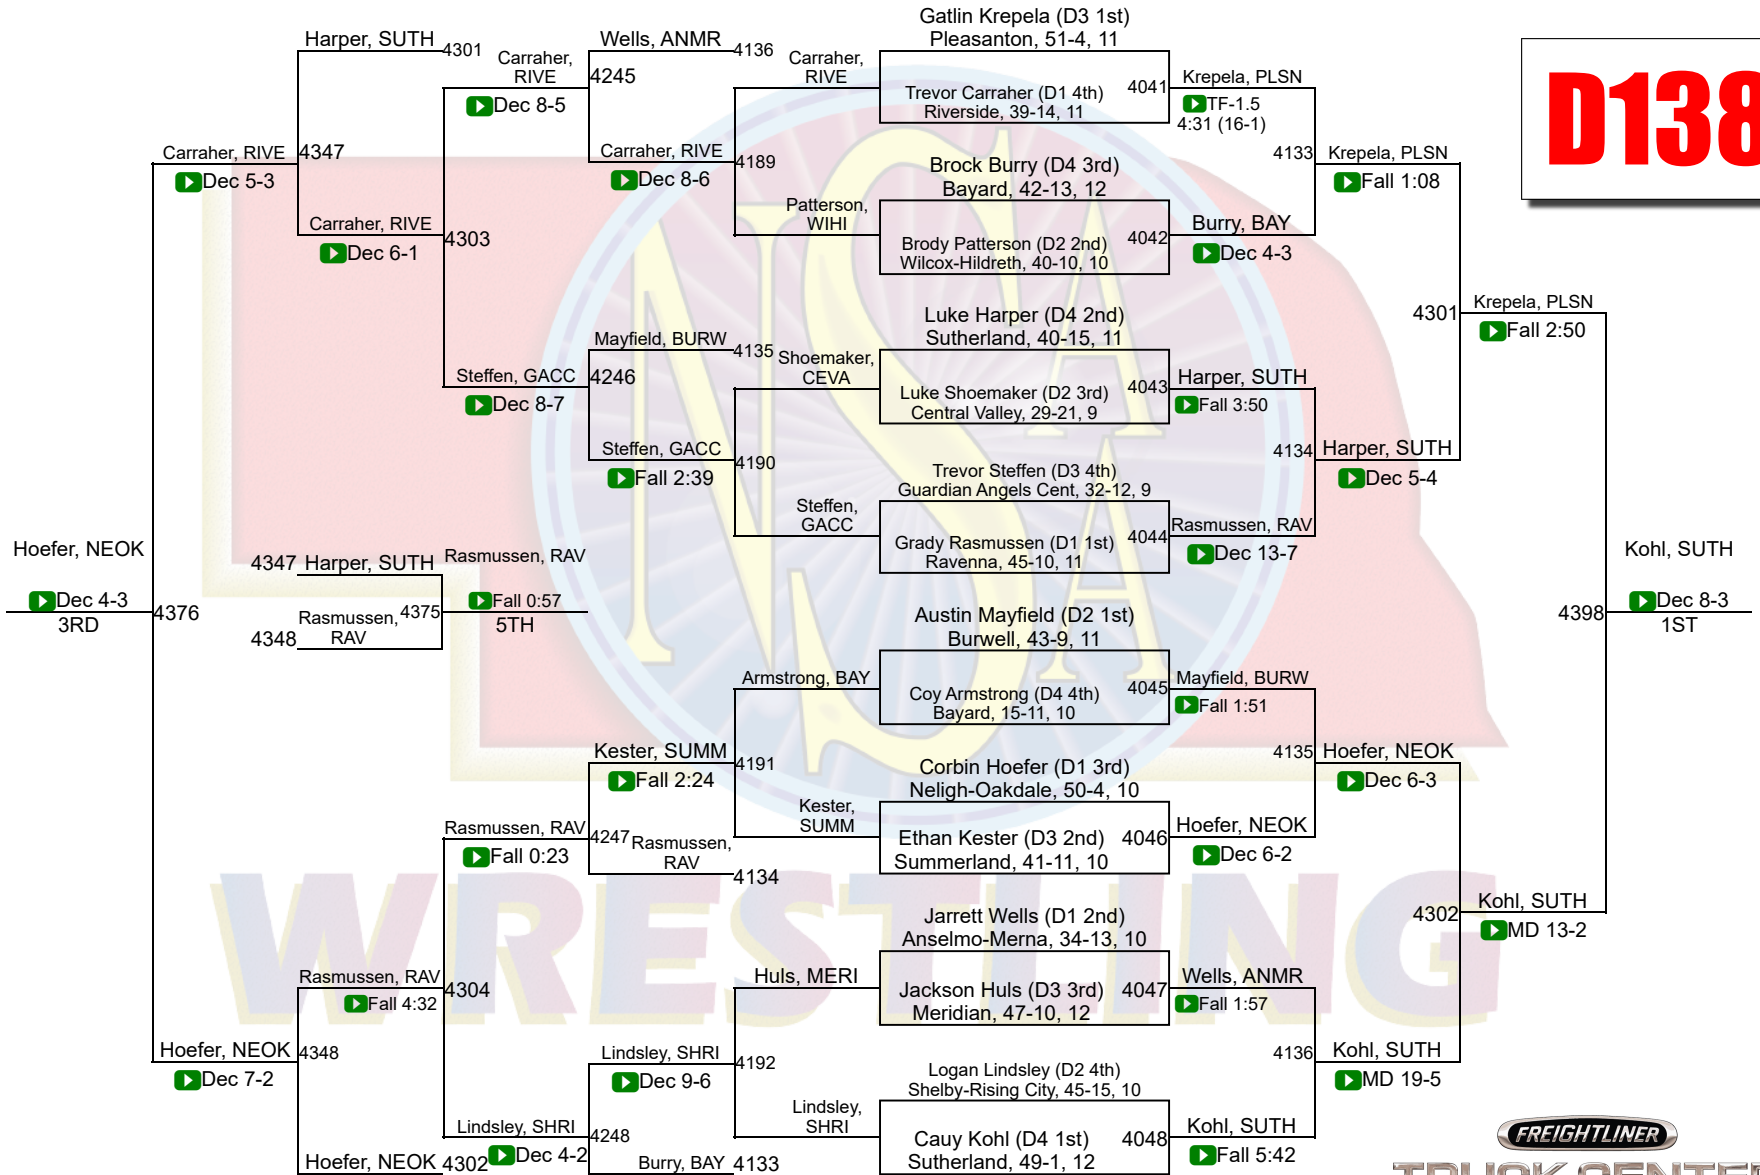

2024 NSAA State Championships

D138