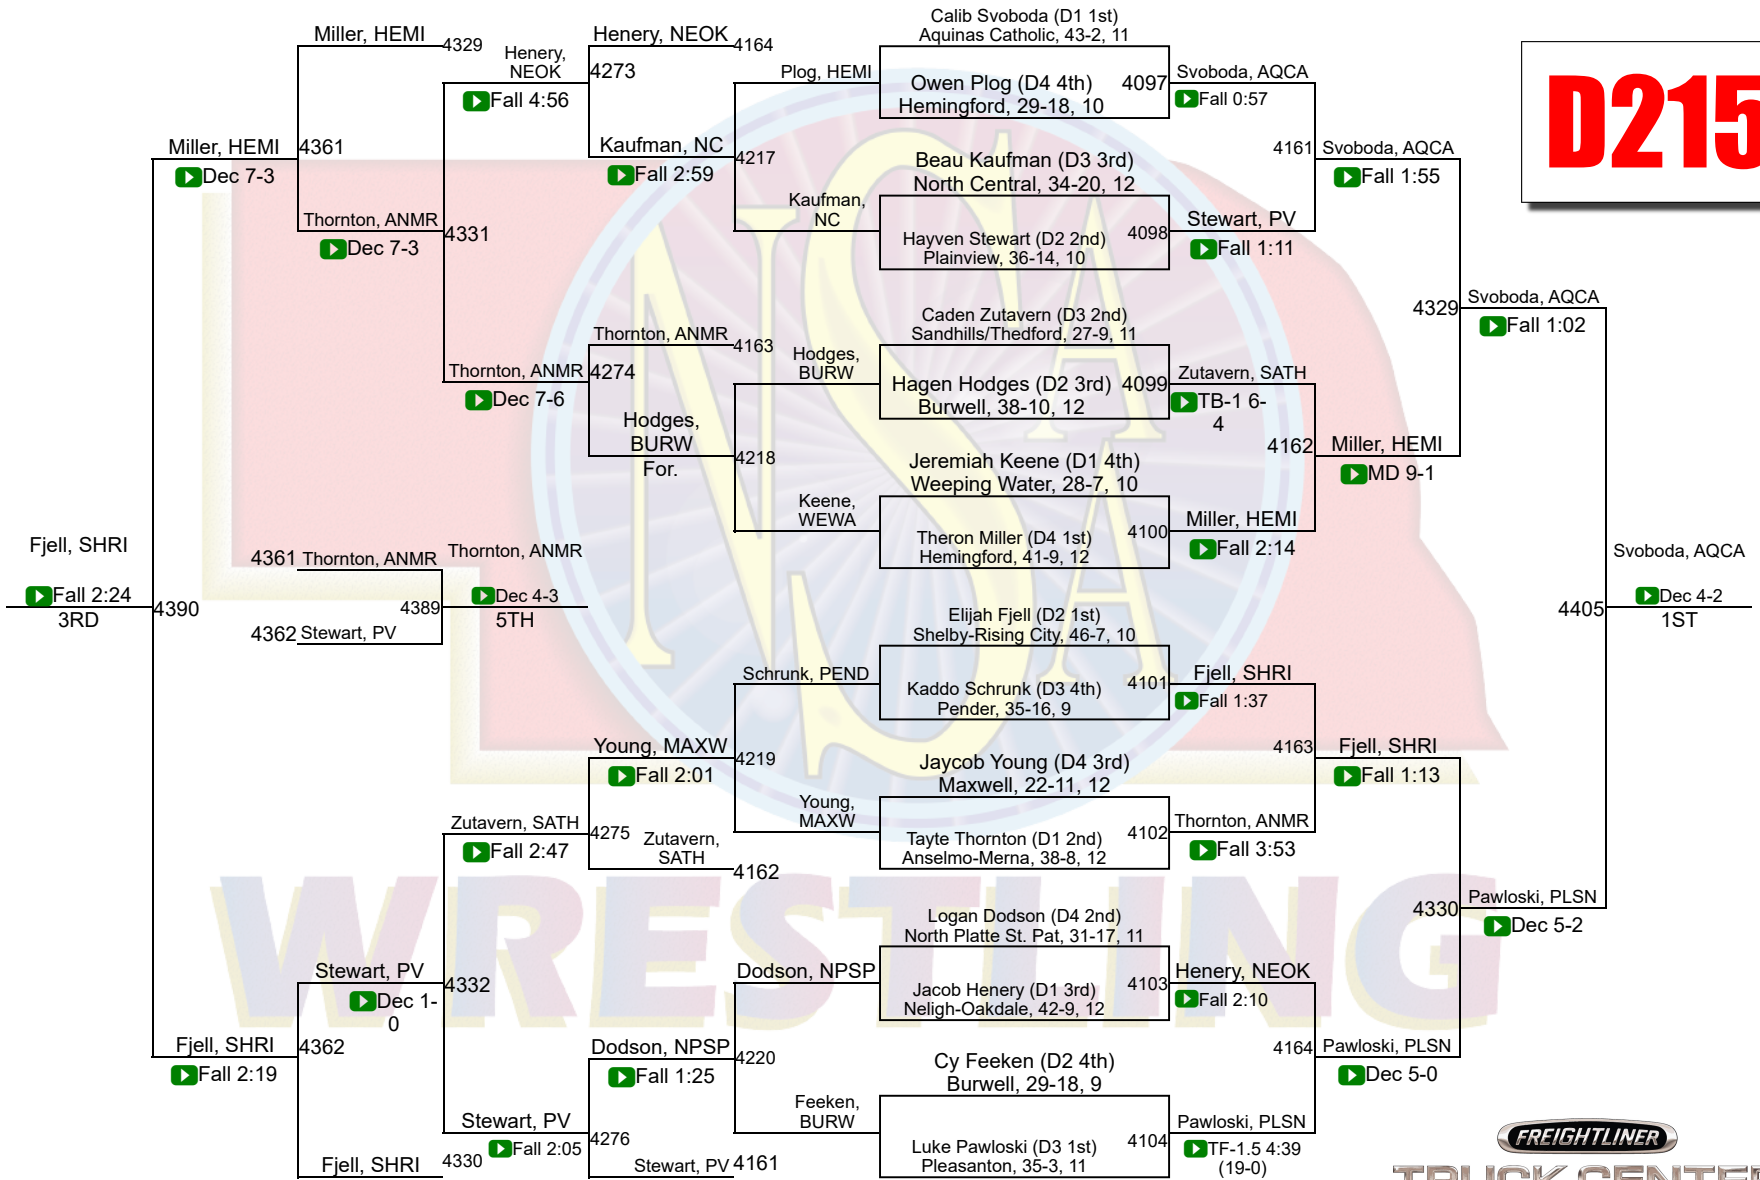

2024 NSAA State Championships

D215