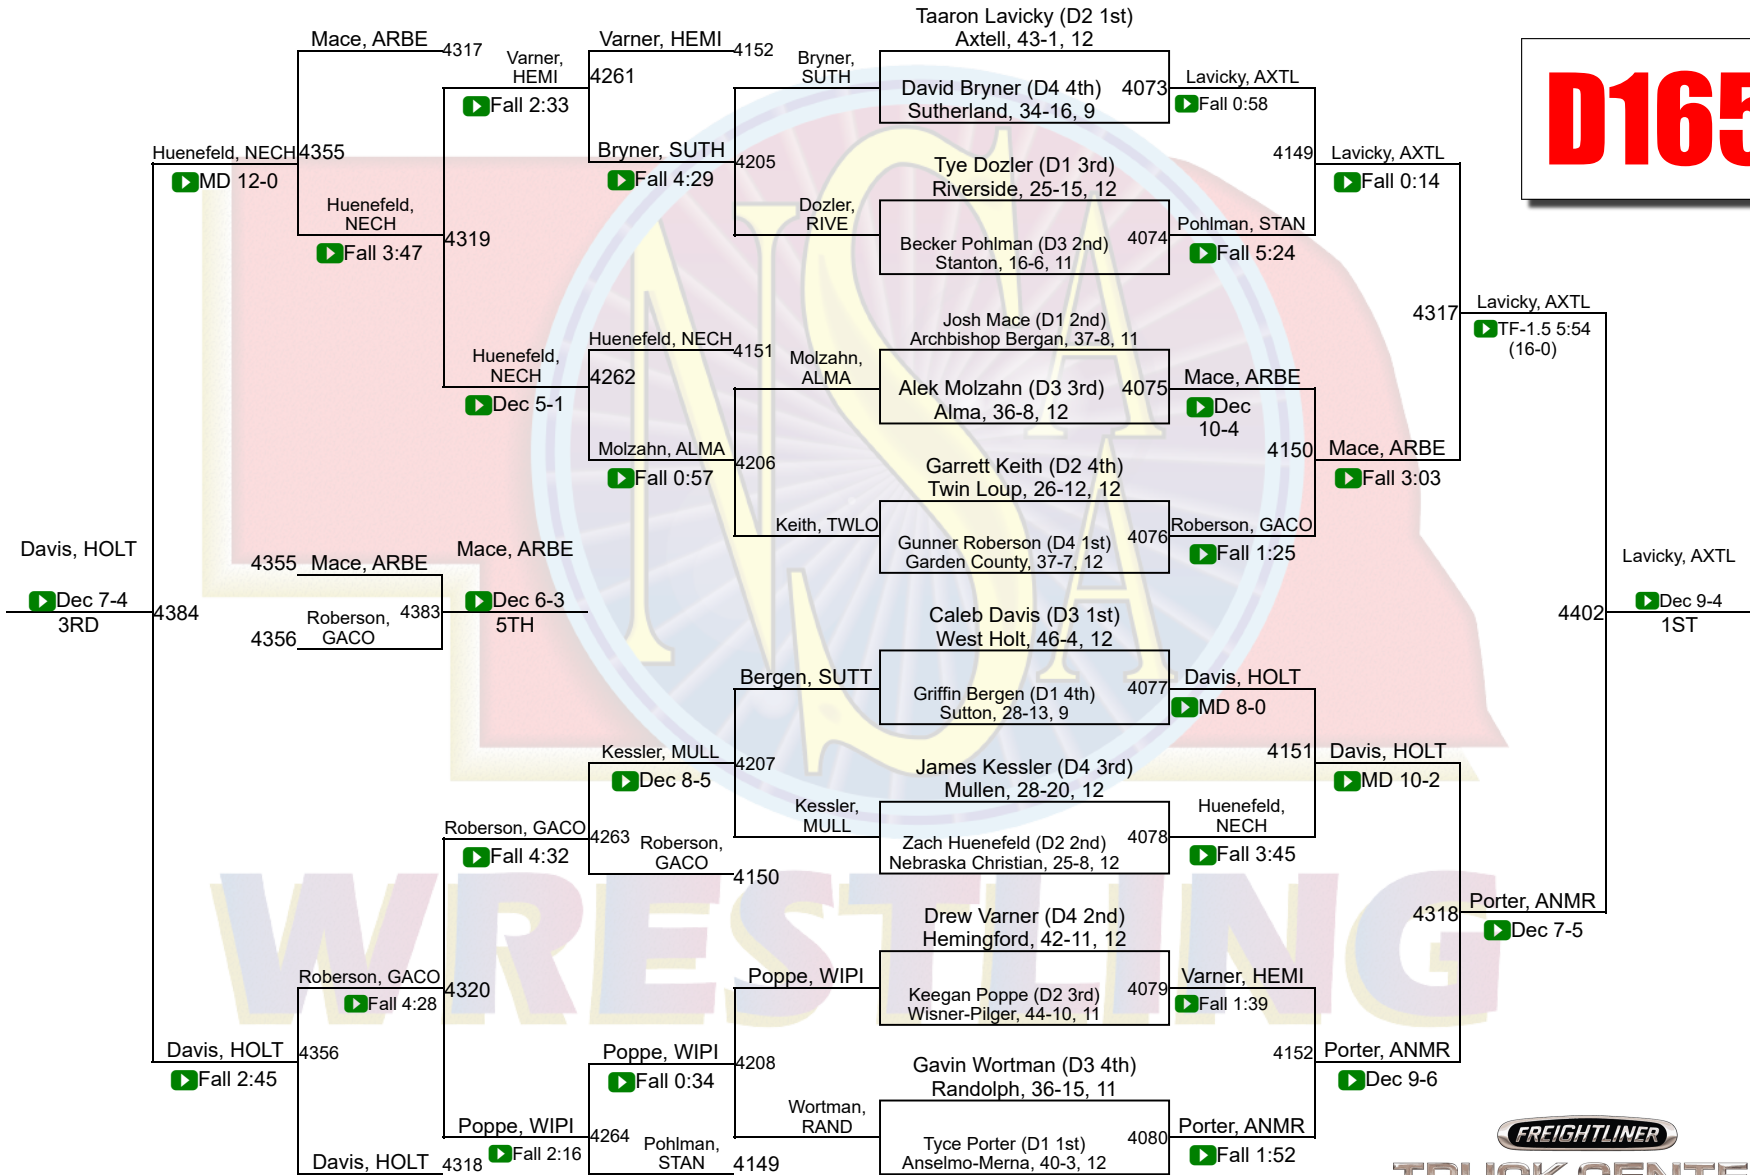

2024 NSAA State Championships

D165