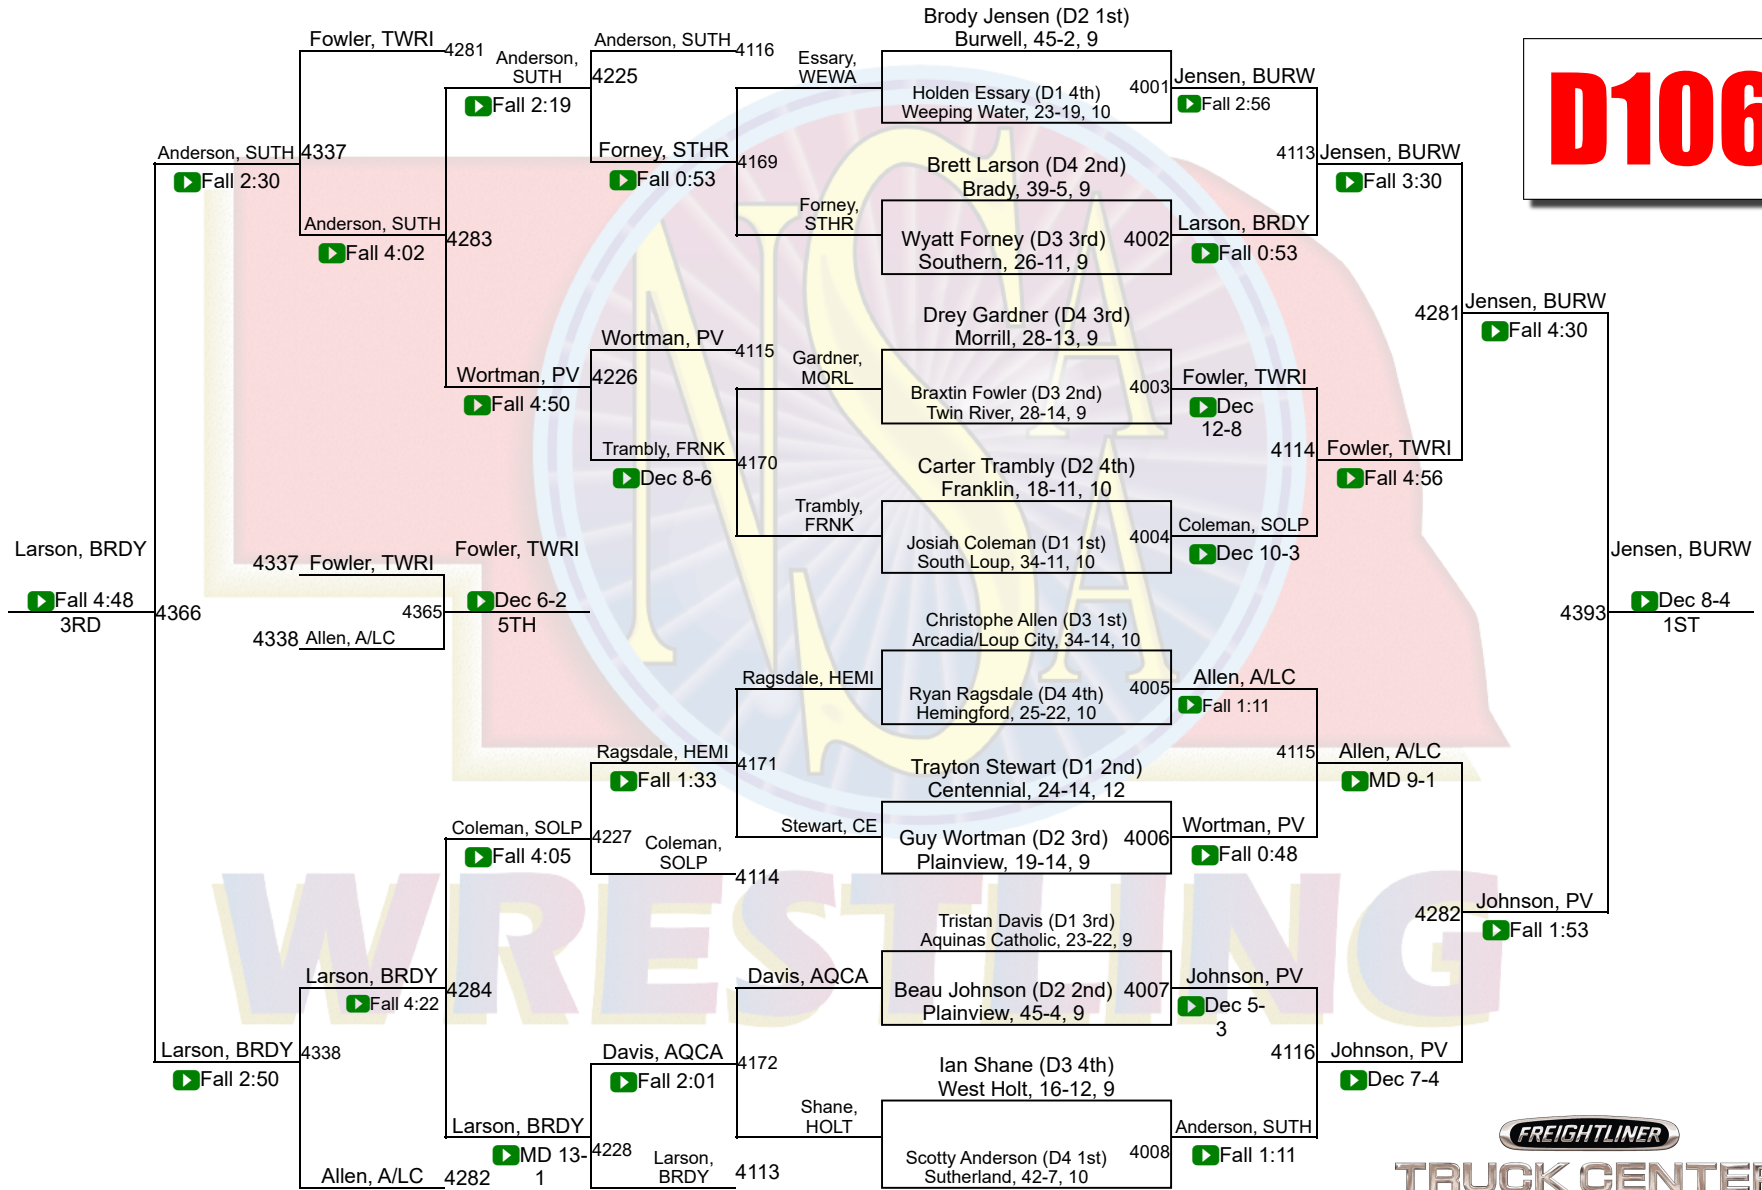

43	Perkins County	14	0	0	0	1	0	0	1
45	Elgin Public/Pope John	12	0	0	0	1	0	0	1
46	North Platte St. Patrick's	11	0	0	0	0	0	0	0
46	Riverside	11	0	0	0	1	0	0	1
48	Hitchcock County	10	0	0	0	0	0	0	0
49	Overton	9	0	0	0	0	0	1	1
49	Randolph	9	0	0	0	0	0	1	1
49	Twin Loup	9	0	0	0	0	0	1	1
52	Creighton	7	0	0	0	0	0	0	0
52	Guardian Angels Central Cat	7	0	0	0	0	0	0	0
52	Pender	7	0	0	0	0	0	0	0
52	Weeping Water	7	0	0	0	0	0	0	0
56	Morrill	6	0	0	0	0	0	0	0
56	Stanton	6	0	0	0	0	0	0	0
58	Loomis	5	0	0	0	0	0	0	0
59	St. Mary's	4	0	0	0	0	0	0	0
59	Summerland	4	0	0	0	0	0	0	0
61	Maxwell	3	0	0	0	0	0	0	0
61	Southern	3	0	0	0	0	0	0	0
61	Wauneta-Palisade	3	0	0	0	0	0	0	0
64	Crawford	2	0	0	0	0	0	0	0
65	Ansley-Litchfield	0	0	0	0	0	0	0	0
65	East Butler	0	0	0	0	0	0	0	0
65	Freeman	0	0	0	0	0	0	0	0
65	Hay Springs	0	0	0	0	0	0	0	0
65	Kimball	0	0	0	0	0	0	0	0
65	Paxton	0	0	0	0	0	0	0	0
65	South Platte	0	0	0	0	0	0	0	0
65	Southwest	0	0	0	0	0	0	0	0
65	Sutton	0	0	0	0	0	0	0	0

2024 NSAA State Championships

D106