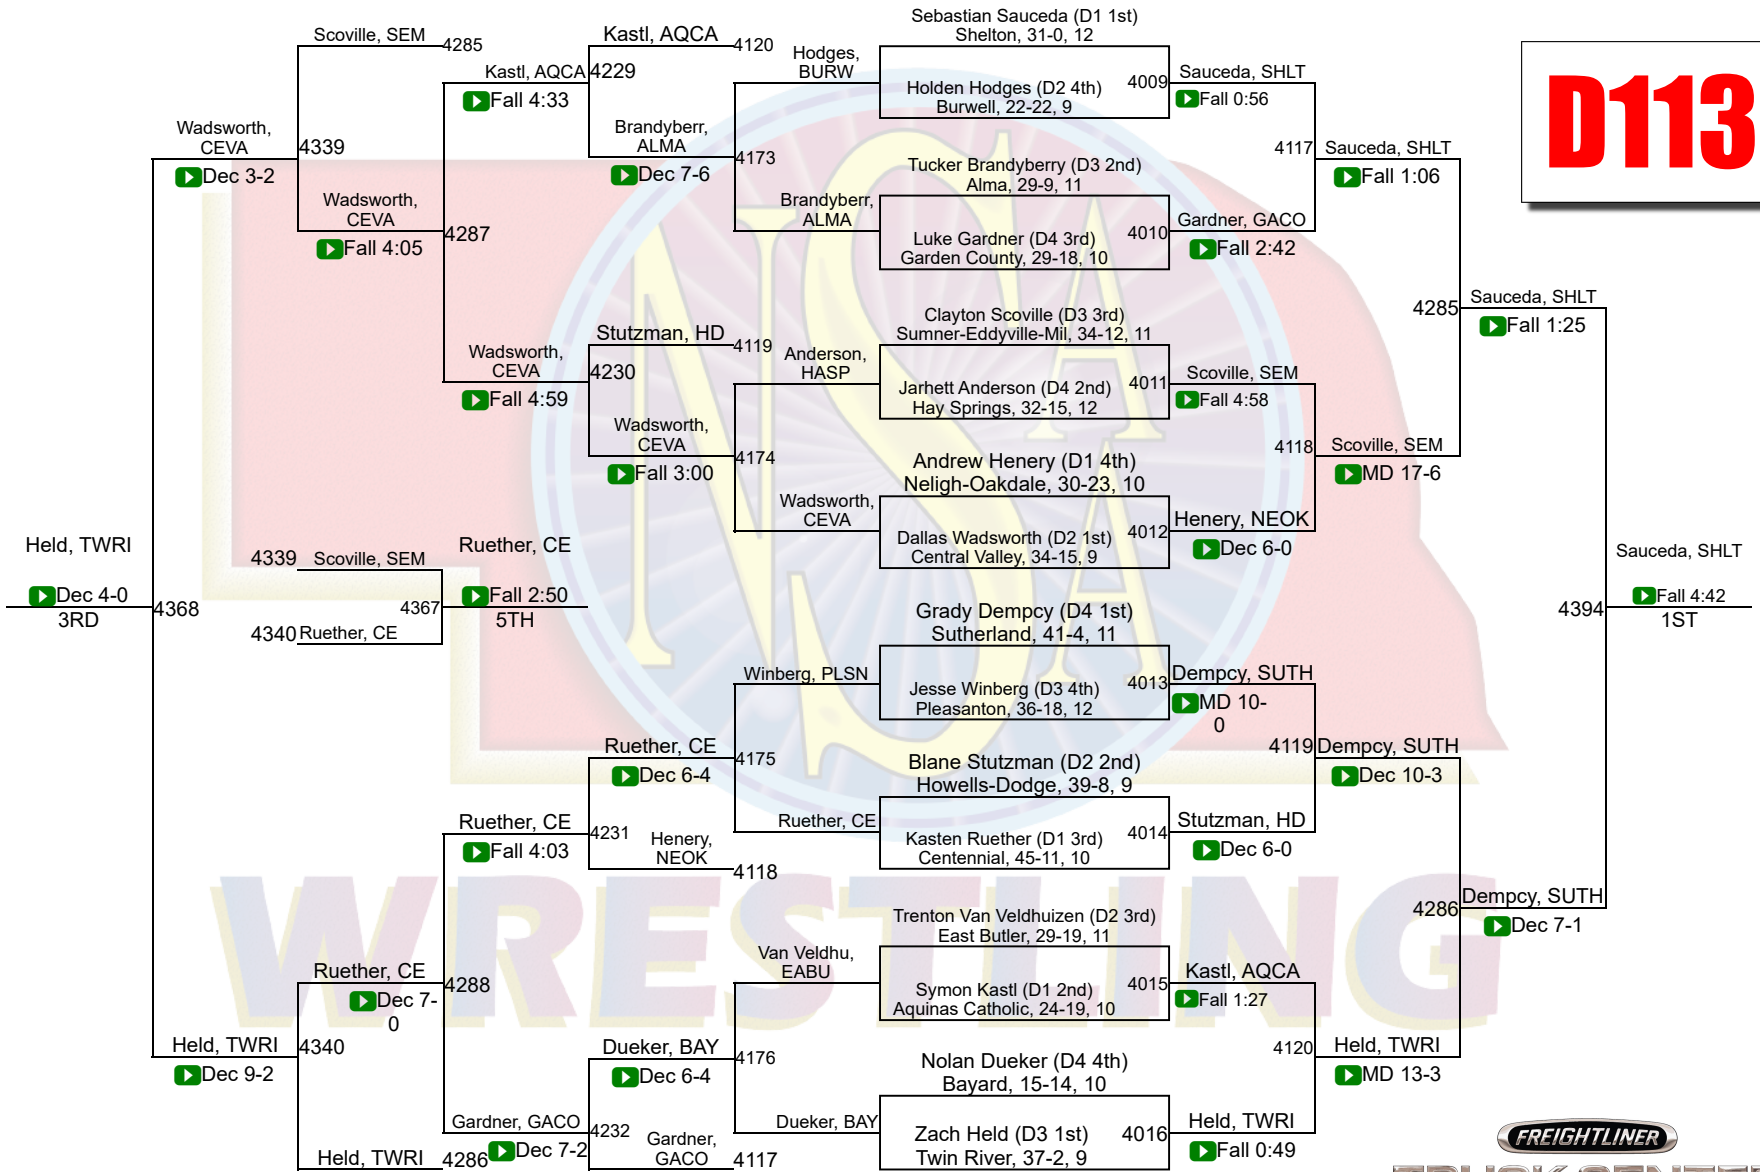

2024 NSAA State Championships

D113