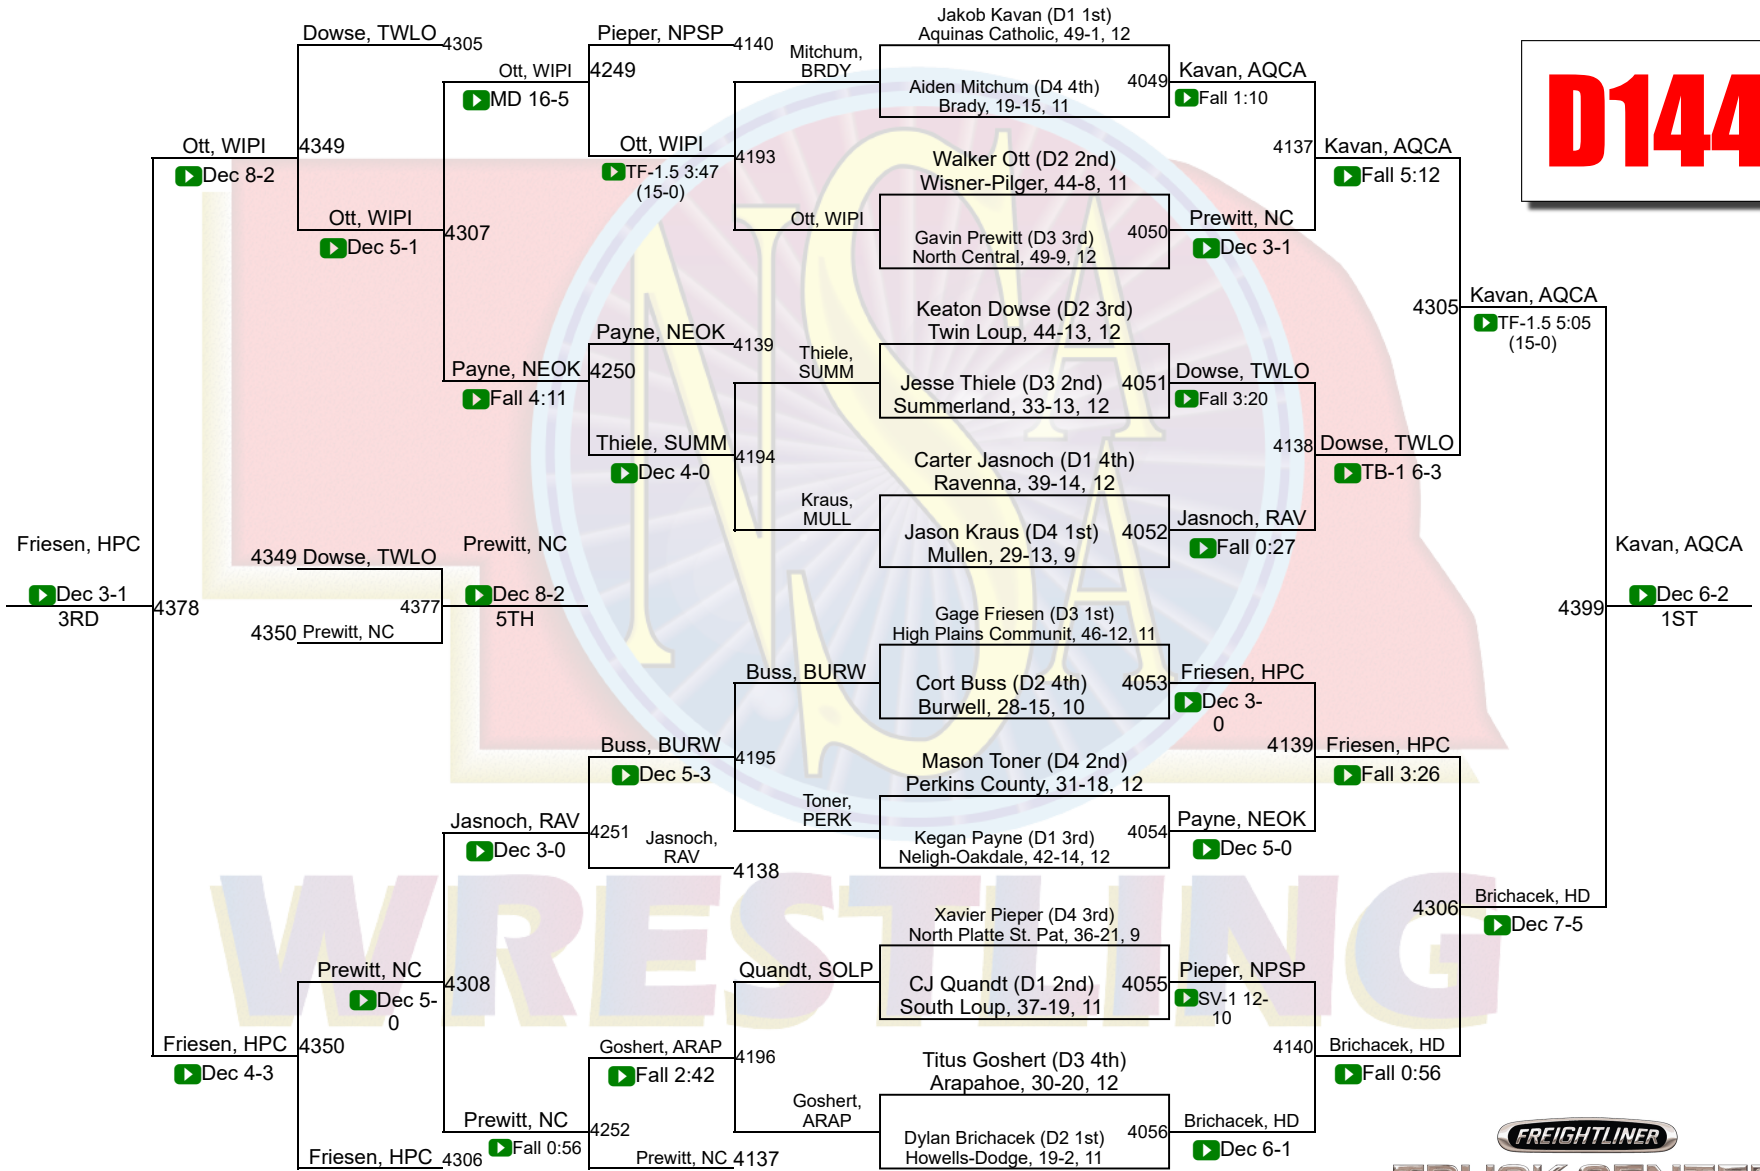

2024 NSAA State Championships

D144