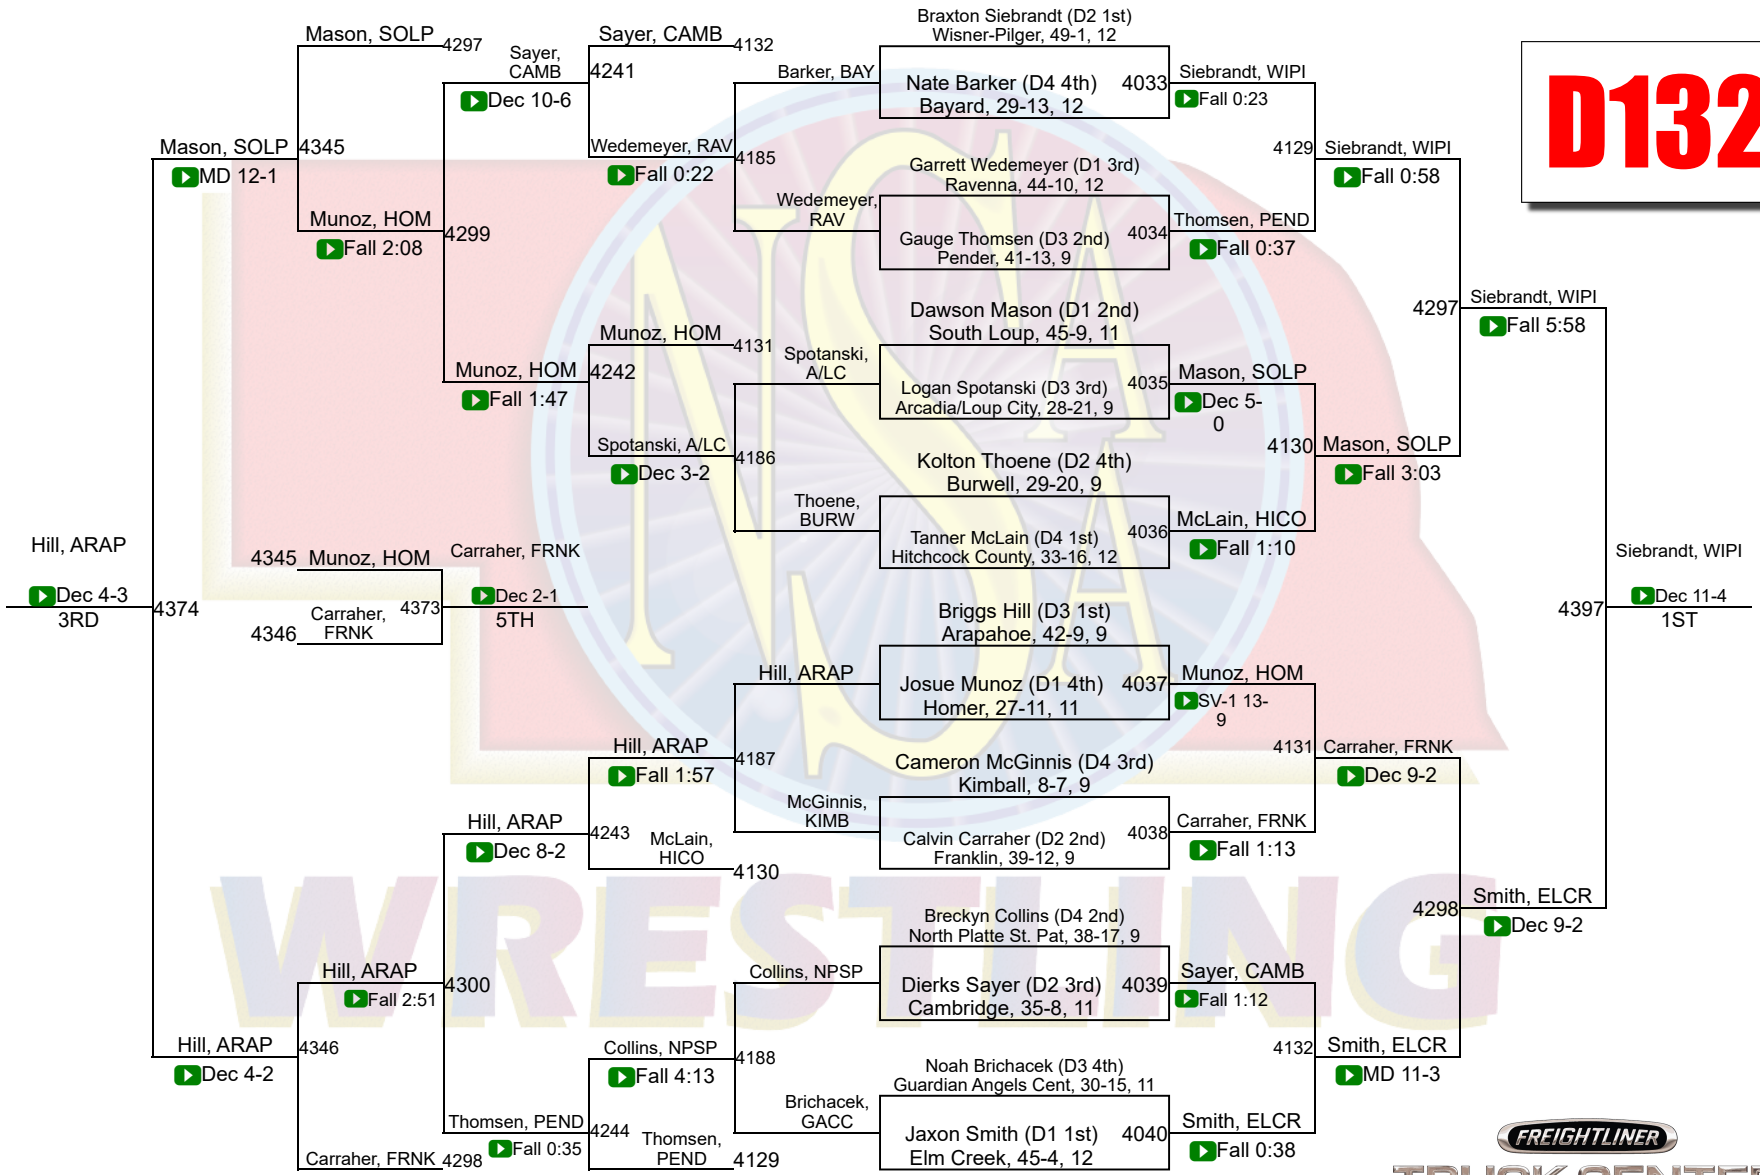

2024 NSAA State Championships

D132

WRESTLING