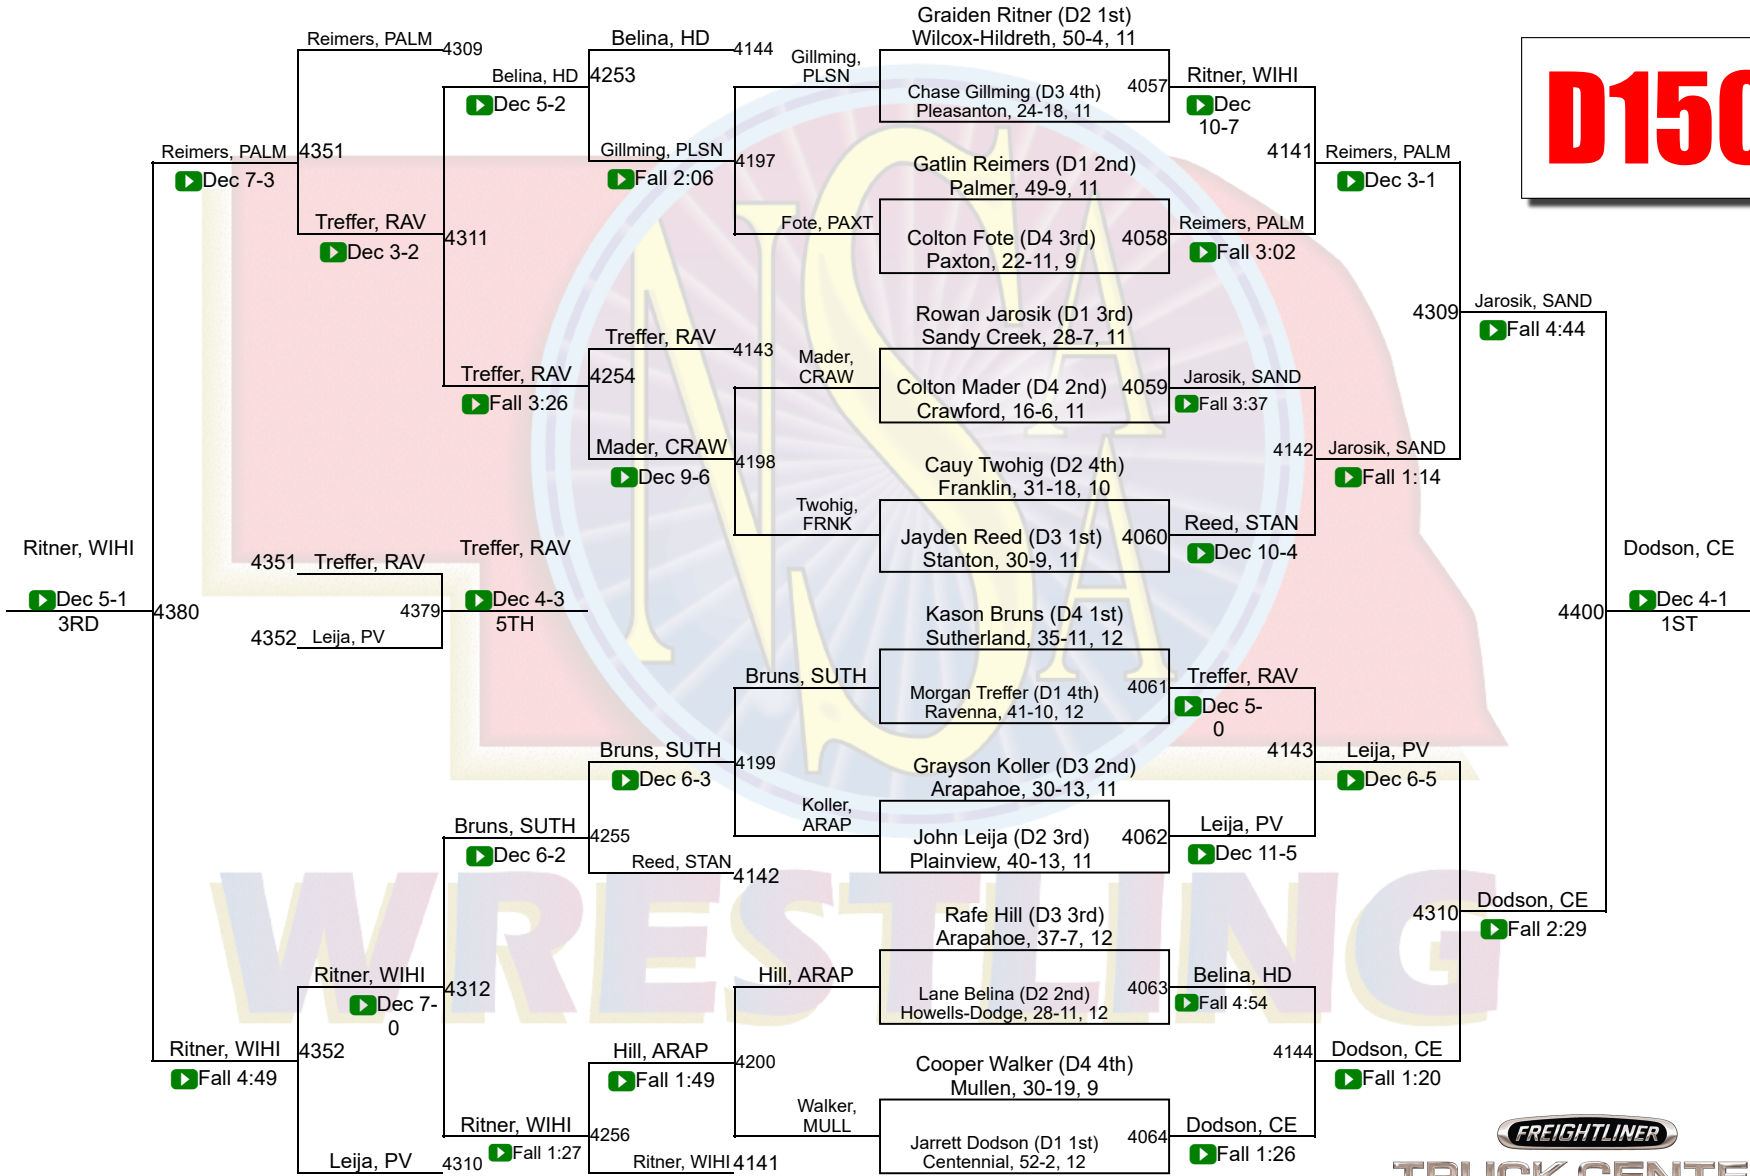

2024 NSAA State Championships

D150