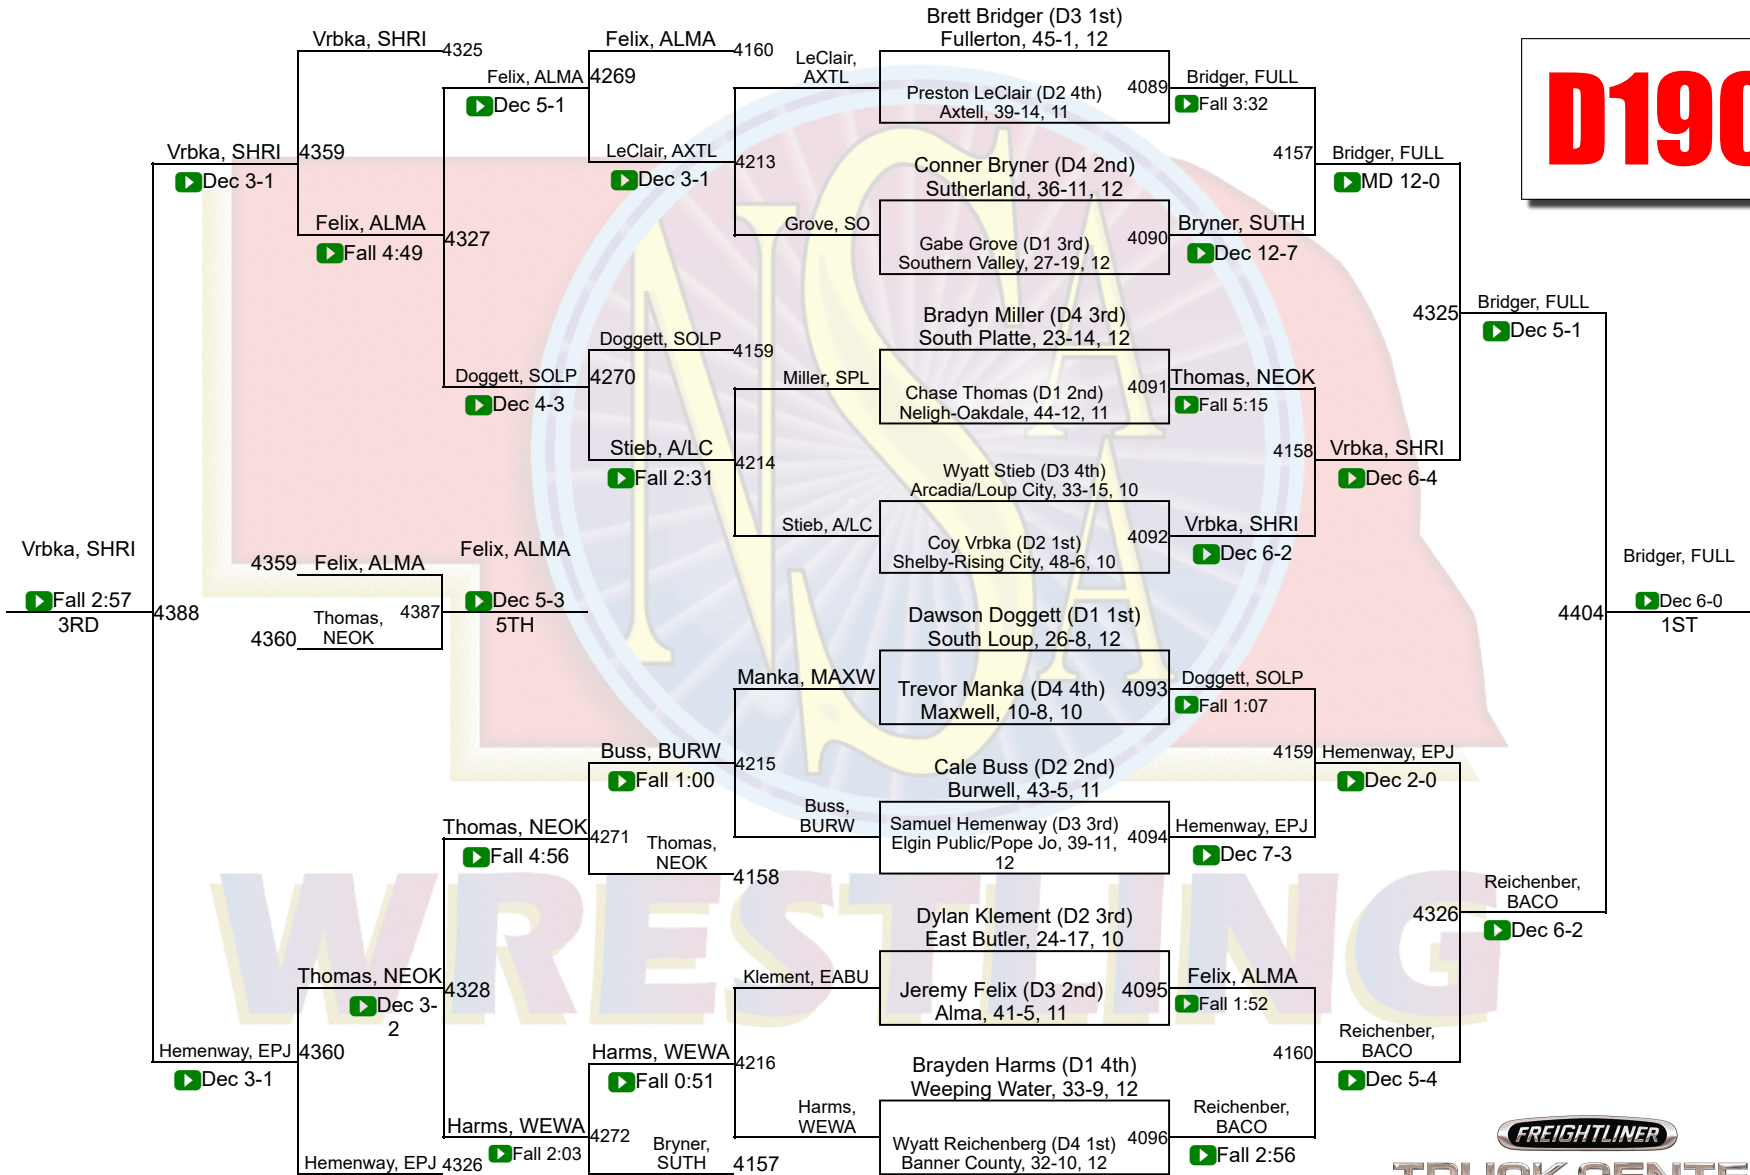

2024 NSAA State Championships

D190