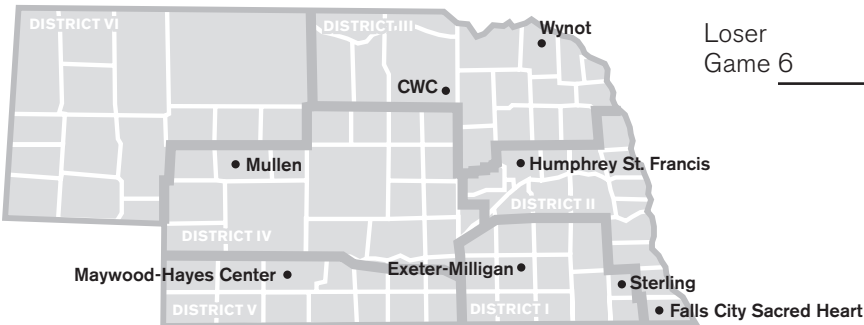

**#3
CWC**
Renegades (23-1) 46.1250

vs.

**#6
Wynot**
Blue Devils (19-6) 44.8400

Semifinals
Pinnacle Bank Arena • March 4 • 9:00 am

Winner
Game 1

Winner
Game 2

Finals
Pinnacle Bank Arena • March 6 • 3:45 pm

Winner
Game 5