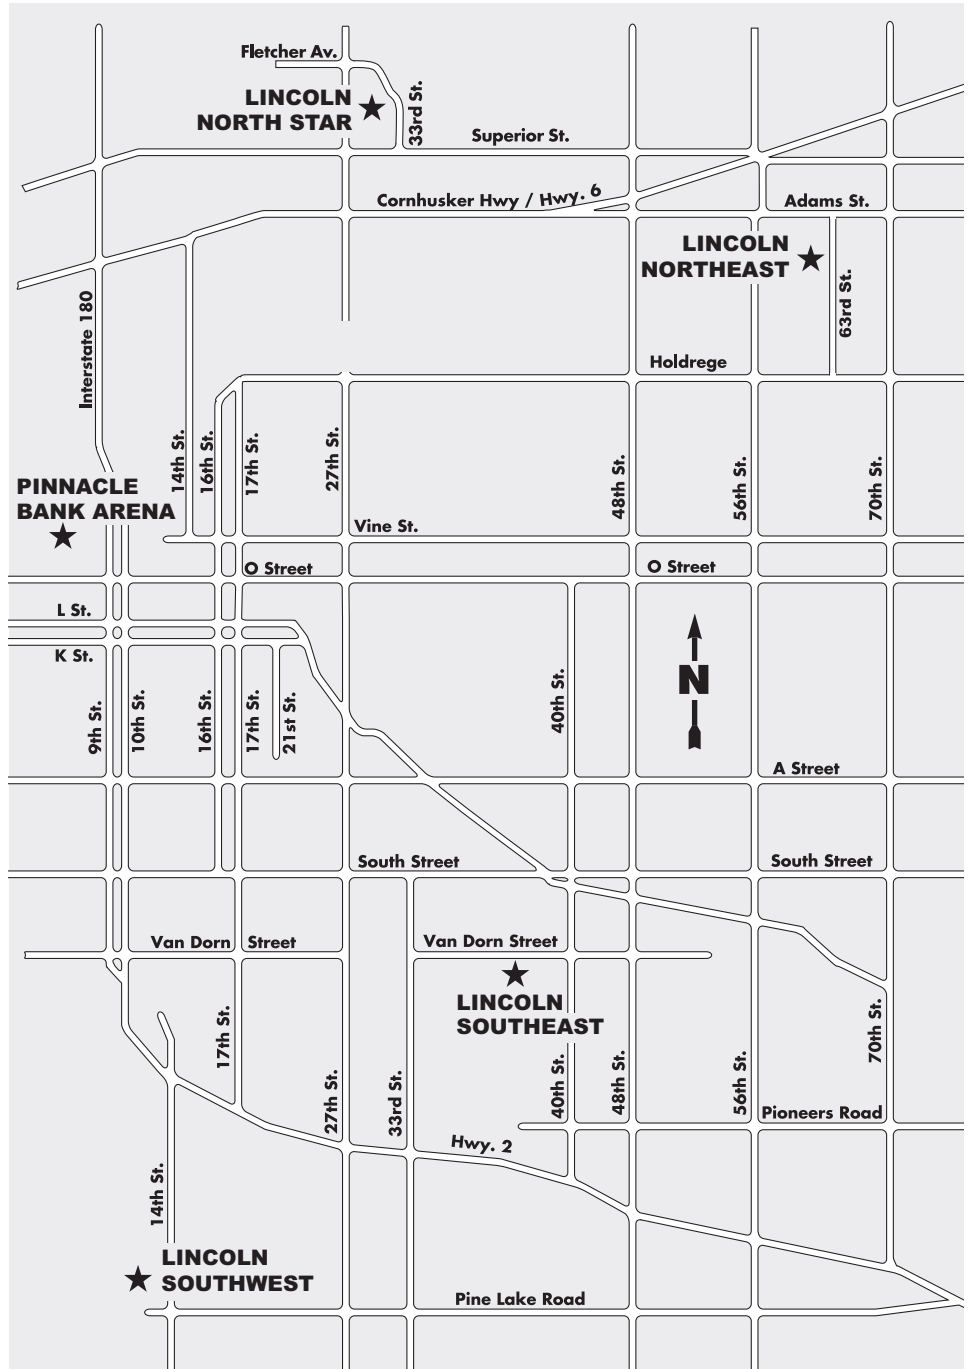

NSAA EXECUTIVE DIRECTOR

Jay Bellar

CHAMPIONSHIP DIRECTOR

Jon Dolliver, NSAA Assistant Director

PHYSICIANS

- Dr. Tim Dalton
- Dr. Dennis Hodge
- Dr. Nate Krug
- Kellie Larson, PA
- Dr. Michelle Manning
- Dr. Ross Mathiasen
- Dr. Hank Newburn
- Dr. Natalie Ronshaugen
- Dr. Janet Sellon
- Dr. Brad Vasa

NSATA ATHLETIC TRAINERS

- Jordan Bart
- Cindy Benda
- Jayson Brueggemann
- Melissa Bulin
- Bryan Butler
- Stacy Dahlkoetter
- Justin Eggleston
- Drew Erks
- Micah Hamik
- Chance Hohensee
- Crystal Kjar
- Wendy Mach
- Rob Marshall
- Becky Sullivan
- Rebecca Townsend
- Ryan Townsend
- Tyler Vrba

NATIONAL ANTHEM SINGERS

Saturday, March 6

- Isaac Kenney, Creighton Preparatory School
- Jeremy Oswald, Aurora High School
- Anthony Blickenstaff, Wayne High School

CHAMPIONSHIP SITES