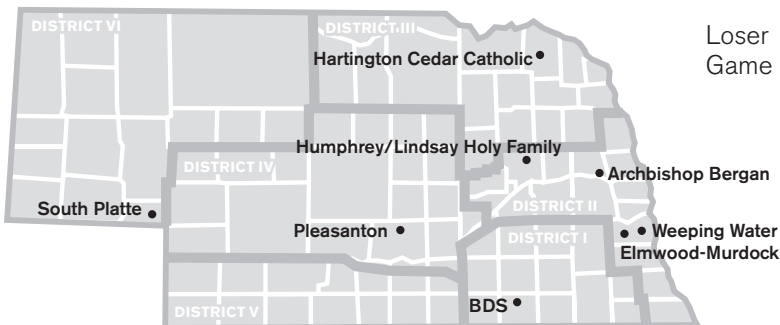

CLASS D1

NSAA Girls Basketball Bracket

Lincoln Southwest • March 3 • 11:00 am

#1 Pleasanton
Bulldogs (25-1) 45.8462

vs.

#8 Elmwood-Murdock
Knights (12-11) 43.4783

Lincoln Southwest • March 3 • 1:30 pm

#4 Archbishop Bergan
Knights (15-9) 44.6667

vs.

#5 Humphrey/Lindsay Holy Family
Bulldogs (19-4) 44.6522

Lincoln Southwest • March 3 • 4:00 pm

#2 Weeping Water
Indians (21-5) 45.7692

vs.

#7 BDS
Eagles (18-7) 43.8000

Lincoln Southwest • March 3 • 6:30 pm

#3 Hartington Cedar Catholic
Trojans (18-7) 44.9200

vs.

#6 South Platte
Blue Knights (20-2) 43.8182

Semifinals
Pinnacle Bank Arena • March 4 • 1:30 pm

Winner
Game 1

Winner
Game 2

Finals
Pinnacle Bank Arena • March 6 • 9:00 am

Winner
Game 5

Winner
Game 6

Champion

Semifinals
Pinnacle Bank Arena • March 4 • 4:00 pm

Winner
Game 3

Winner
Game 4

Consolation
Lincoln Northeast • March 5 • 11:30 am

Loser
Game 5

Loser
Game 6

Third Place