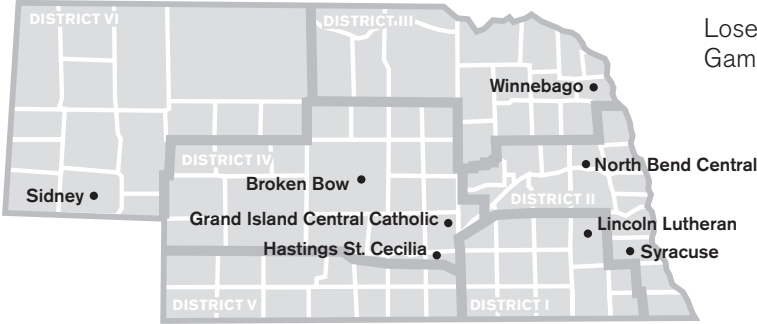

CLASS C1

NSAA Girls Basketball Bracket

Pinnacle Bank Arena • March 3 • 1:30 pm

#1 Grand Island Central Catholic
Crusaders (21-2) 45.3478

vs.

#8 Winnebago
Indians (15-10) 42.0000

Pinnacle Bank Arena • March 3 • 4:00 pm

#4 Broken Bow
Indians (23-1) 45.1250

vs.

#5 North Bend Central
Tigers (21-3) 44.6667

Pinnacle Bank Arena • March 3 • 6:15 pm

#2 Lincoln Lutheran
Warriors (19-2) 45.1429

vs.

#7 Sidney
Lady Raiders (18-6) 43.8333

Pinnacle Bank Arena • March 3 • 8:30 pm

#3 Hastings St. Cecilia
Hawkettes (22-2) 45.1250

vs.

#6 Syracuse
Rockets (21-3) 44.3333

Semifinals
Pinnacle Bank Arena • March 5 • 9:00 am

Winner
Game 1

Winner
Game 2

Finals
Pinnacle Bank Arena • March 6 • 10:45 am

Winner
Game 5

Winner
Game 6

Champion

Semifinals
Pinnacle Bank Arena • March 5 • 11:15 am

Winner
Game 3

Winner
Game 4

Consolation
Lincoln Northeast • March 6 • 9:00 am

Loser
Game 5

Loser
Game 6

Third Place