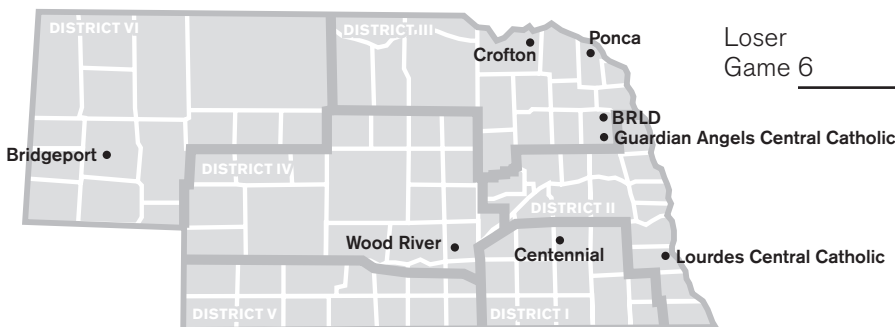

CLASS C2

NSAA Girls Basketball Bracket

Lincoln Southeast • March 3 • 11:00 am

#1 Crofton
Warriors (23-3) 46.2692

vs.

#8 Centennial
Broncos (23-2) 44.5200

Lincoln Southeast • March 3 • 1:30 pm

#4 Bridgeport
Bulldogs (23-3) 45.5000

vs.

#5 Lourdes Central Catholic
Knights (20-4) 45.2917

Lincoln Southeast • March 3 • 4:00 pm

#2 Wood River
Eagles (24-2) 45.6538

vs.

#7 BRLD
Wolverines (20-4) 44.9583

Lincoln Southeast • March 3 • 6:30 pm

#3 Guardian Angels Central Catholic
Bluejays (23-3) 45.6538

vs.

#6 Ponca
Indians (19-4) 45.0870

Semifinals
Pinnacle Bank Arena • March 4 • 6:15 pm

Winner
Game 1

Winner
Game 2

Finals
Pinnacle Bank Arena • March 6 • 8:45 pm

Winner
Game 5

Winner
Game 6

Champion

Semifinals
Pinnacle Bank Arena • March 4 • 8:30 pm

Winner
Game 3

Winner
Game 4

Consolation
Lincoln Northeast • March 5 • 2:00 pm

Loser
Game 5

Loser
Game 6

Third Place