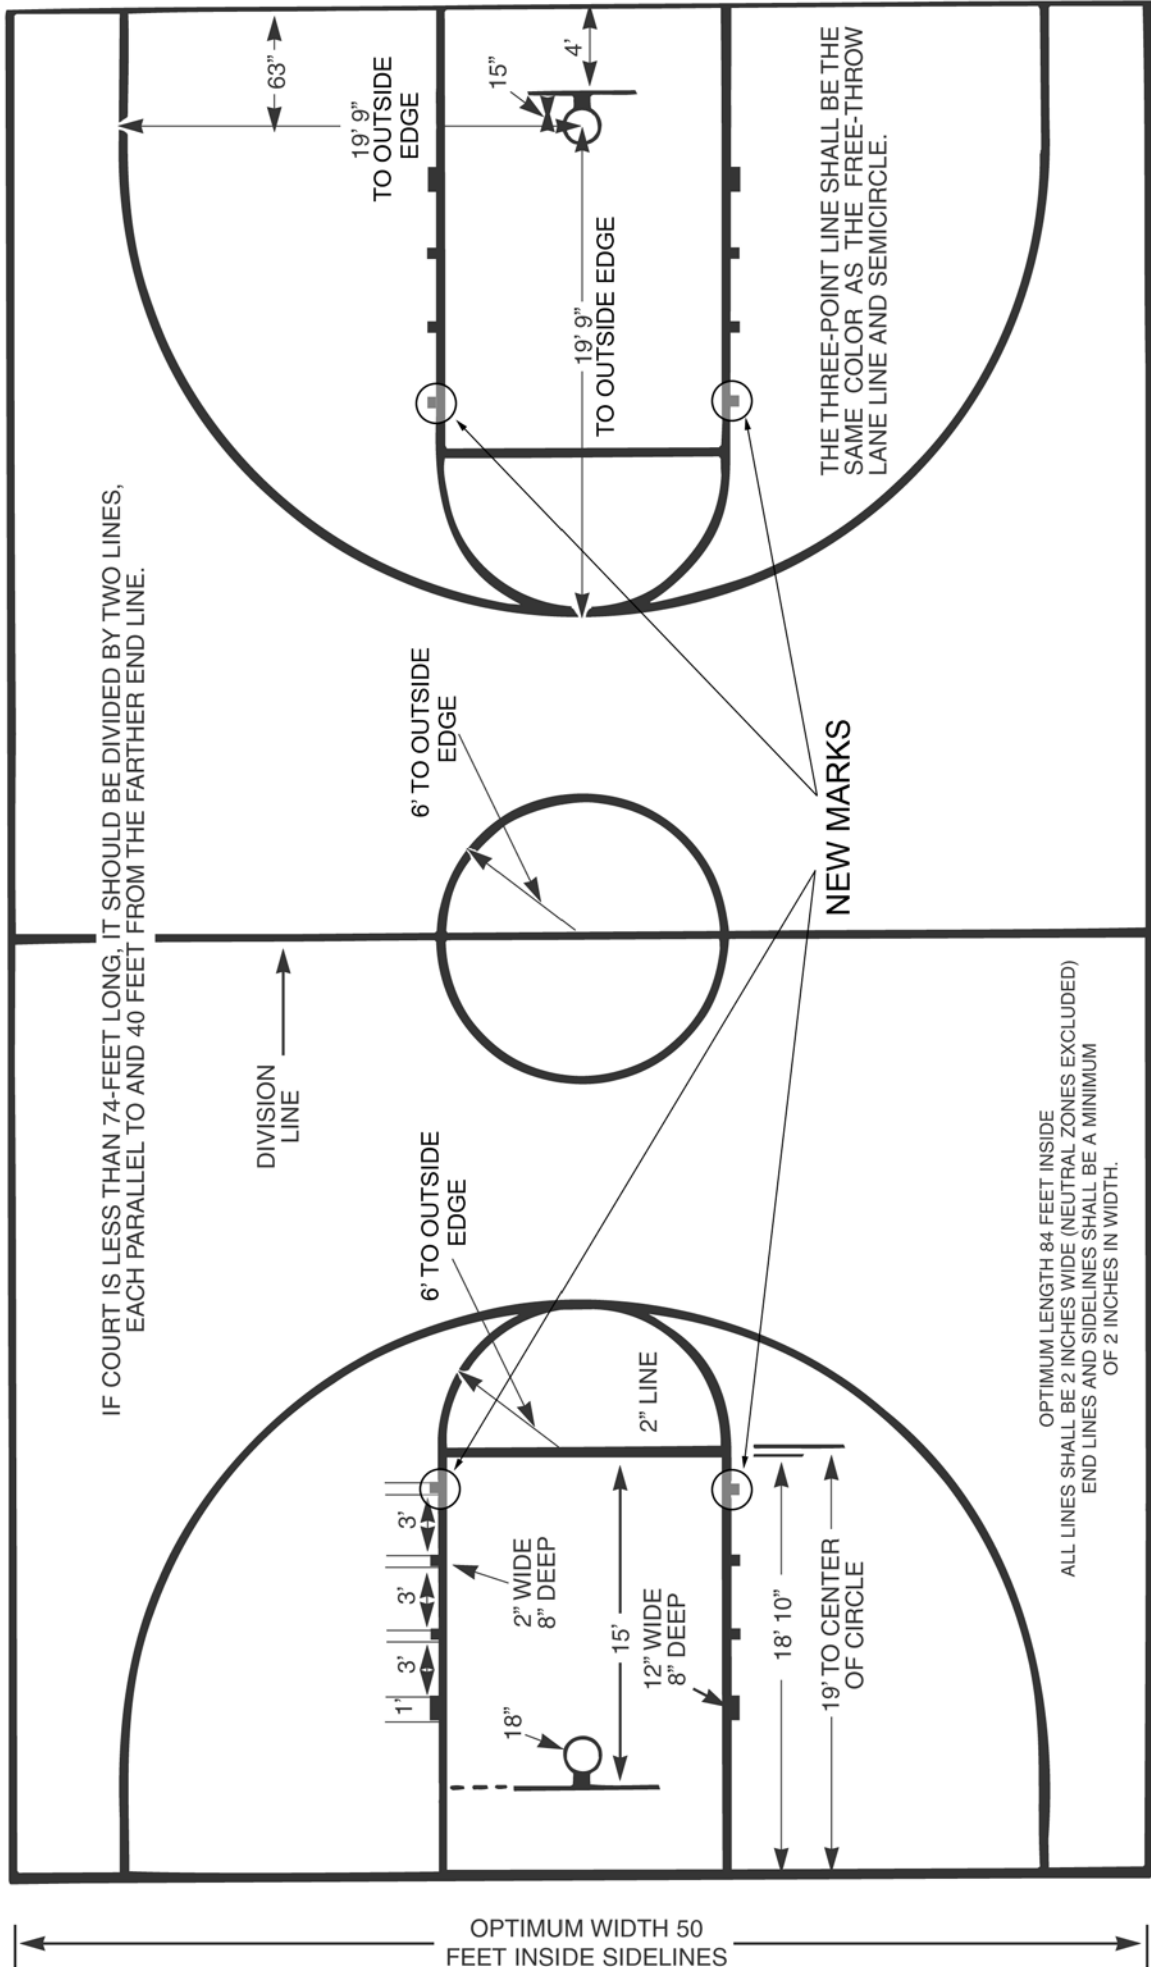

BASKETBALL COURT DIAGRAM

(See Rule 1-13 for location and size of optional coaching box)

Right End Shows
Fan Backboard
54-Inches Wide

MINIMUM OF 3 FEET

Preferably 10 feet of unobstructed space outside. If impossible to provide 3 feet, a narrow broken 1-inch line should be marked inside the court parallel with and 3 feet inside the boundary.

Left End Shows
Rectangular Backboard
72-Inches Wide