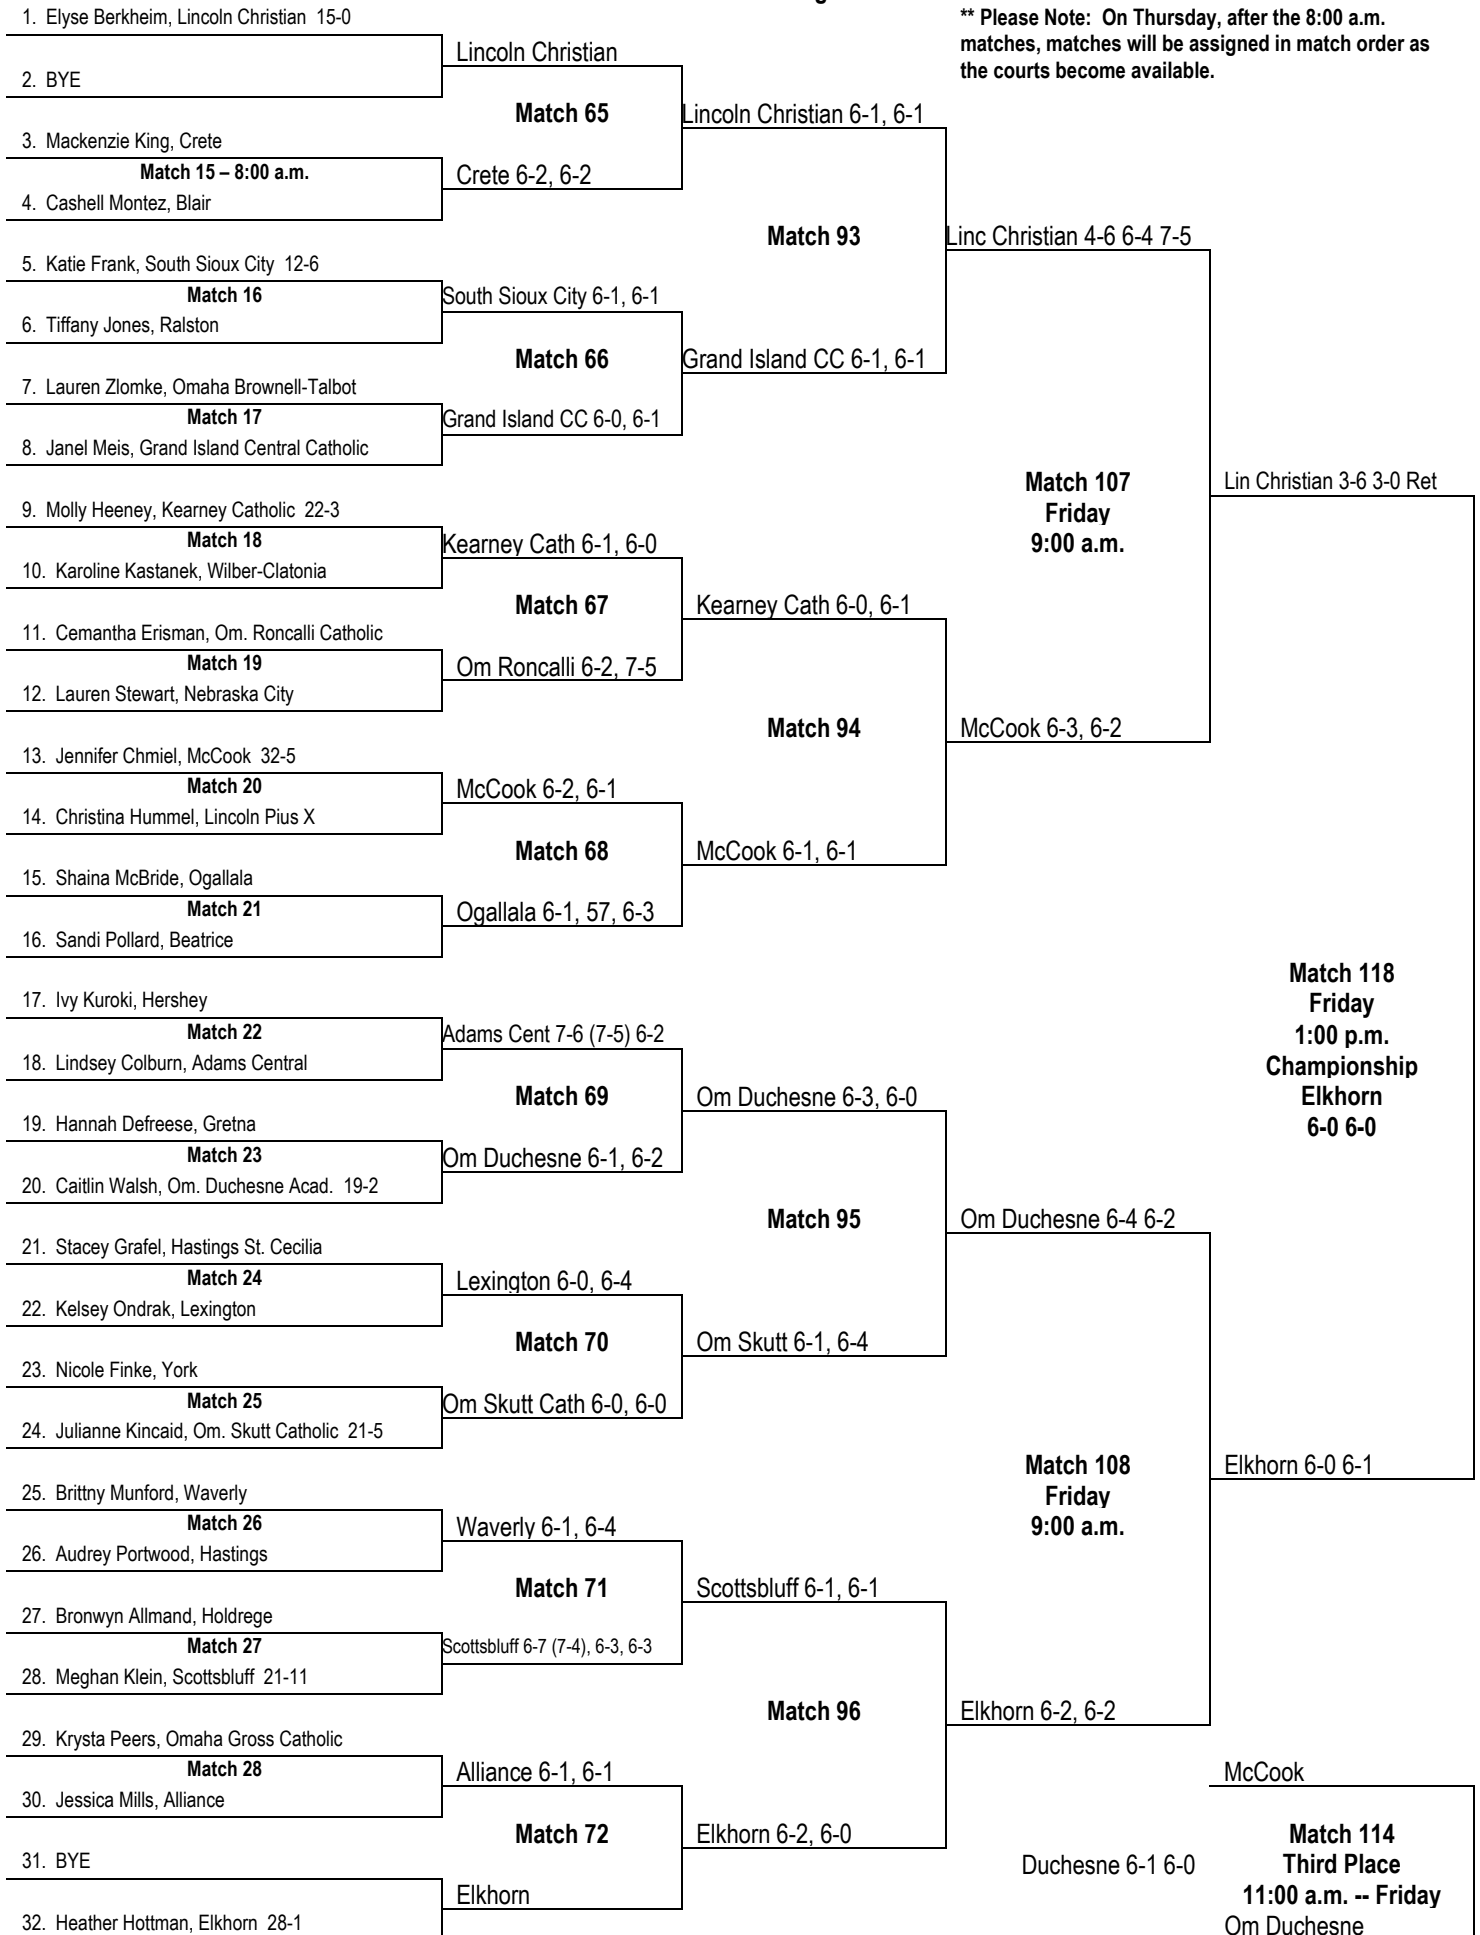

Class B #2 Singles

** Please Note: On Thursday, after the 8:00 a.m. matches, matches will be assigned in match order as the courts become available.