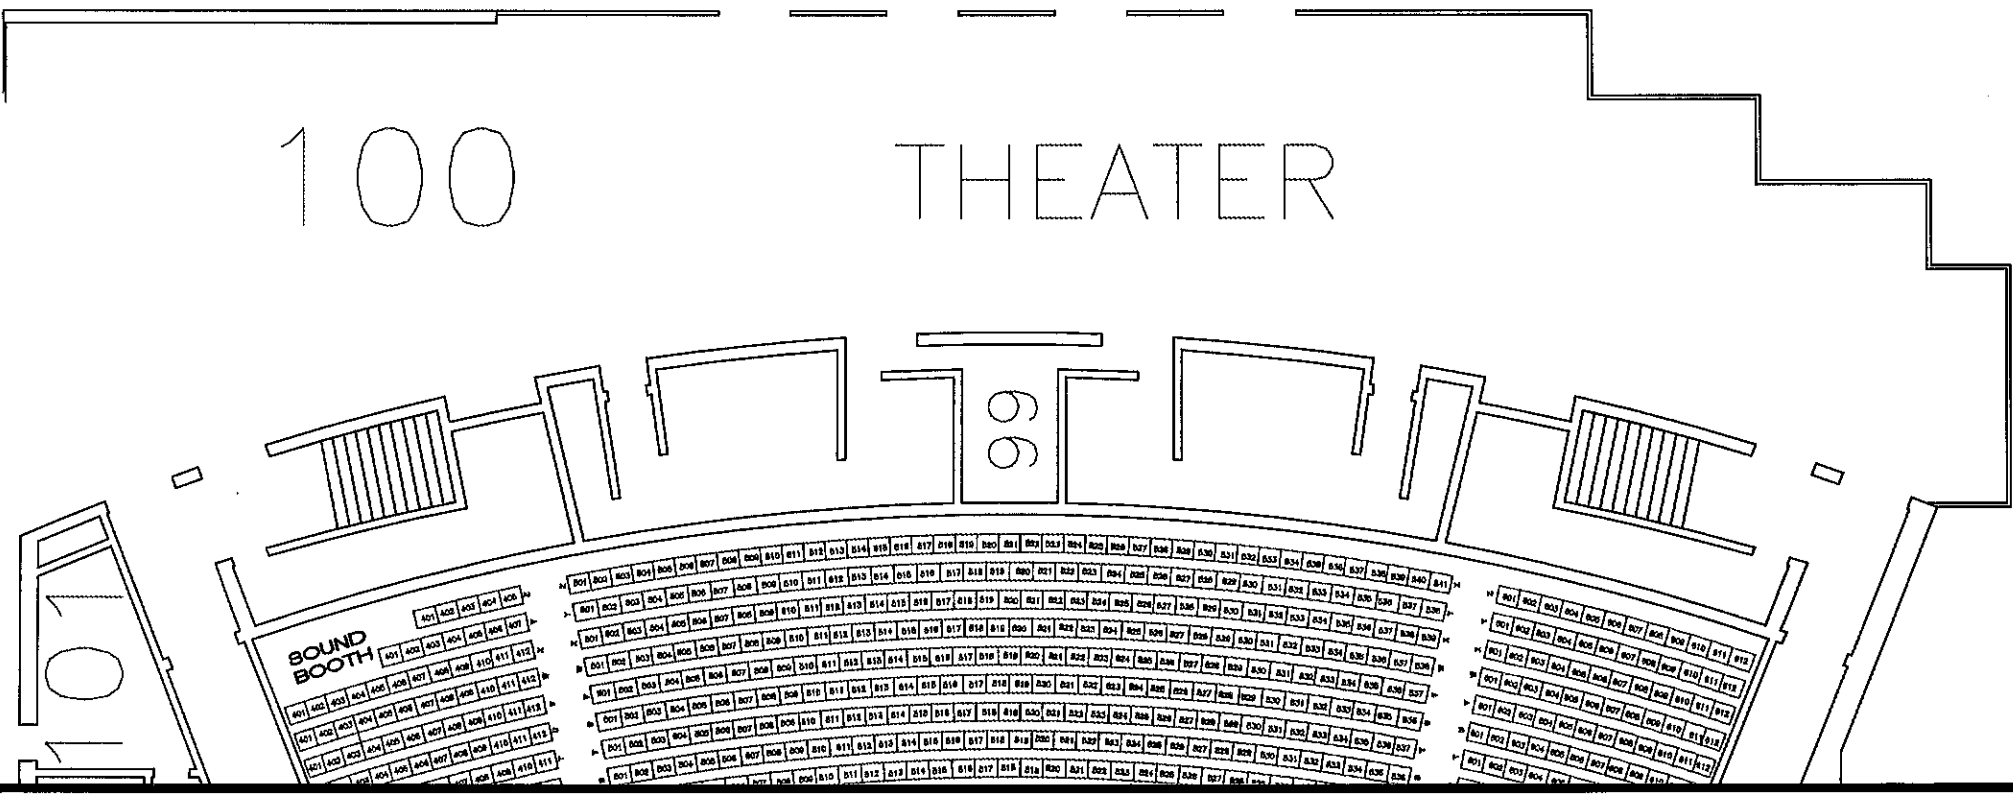

UPPER FLOOR

JOHNNY CARSON THEATER

SEATING CAPACITY=1234

100

THEATER

JOHNNY CARSON STAGE

← WALNUT STREET →

ELEVATED LIGHT RIGGING DOOR

CONTROL PANEL LIGHT CONTROL PANEL

OUTLET SYMBOL

UPPER FLOOR

JOHNNY CARSON THEATER
SEATING CAPACITY=1234

100 THEATER

JOHNNY CARSON STAGE

← WALNUT STREET →