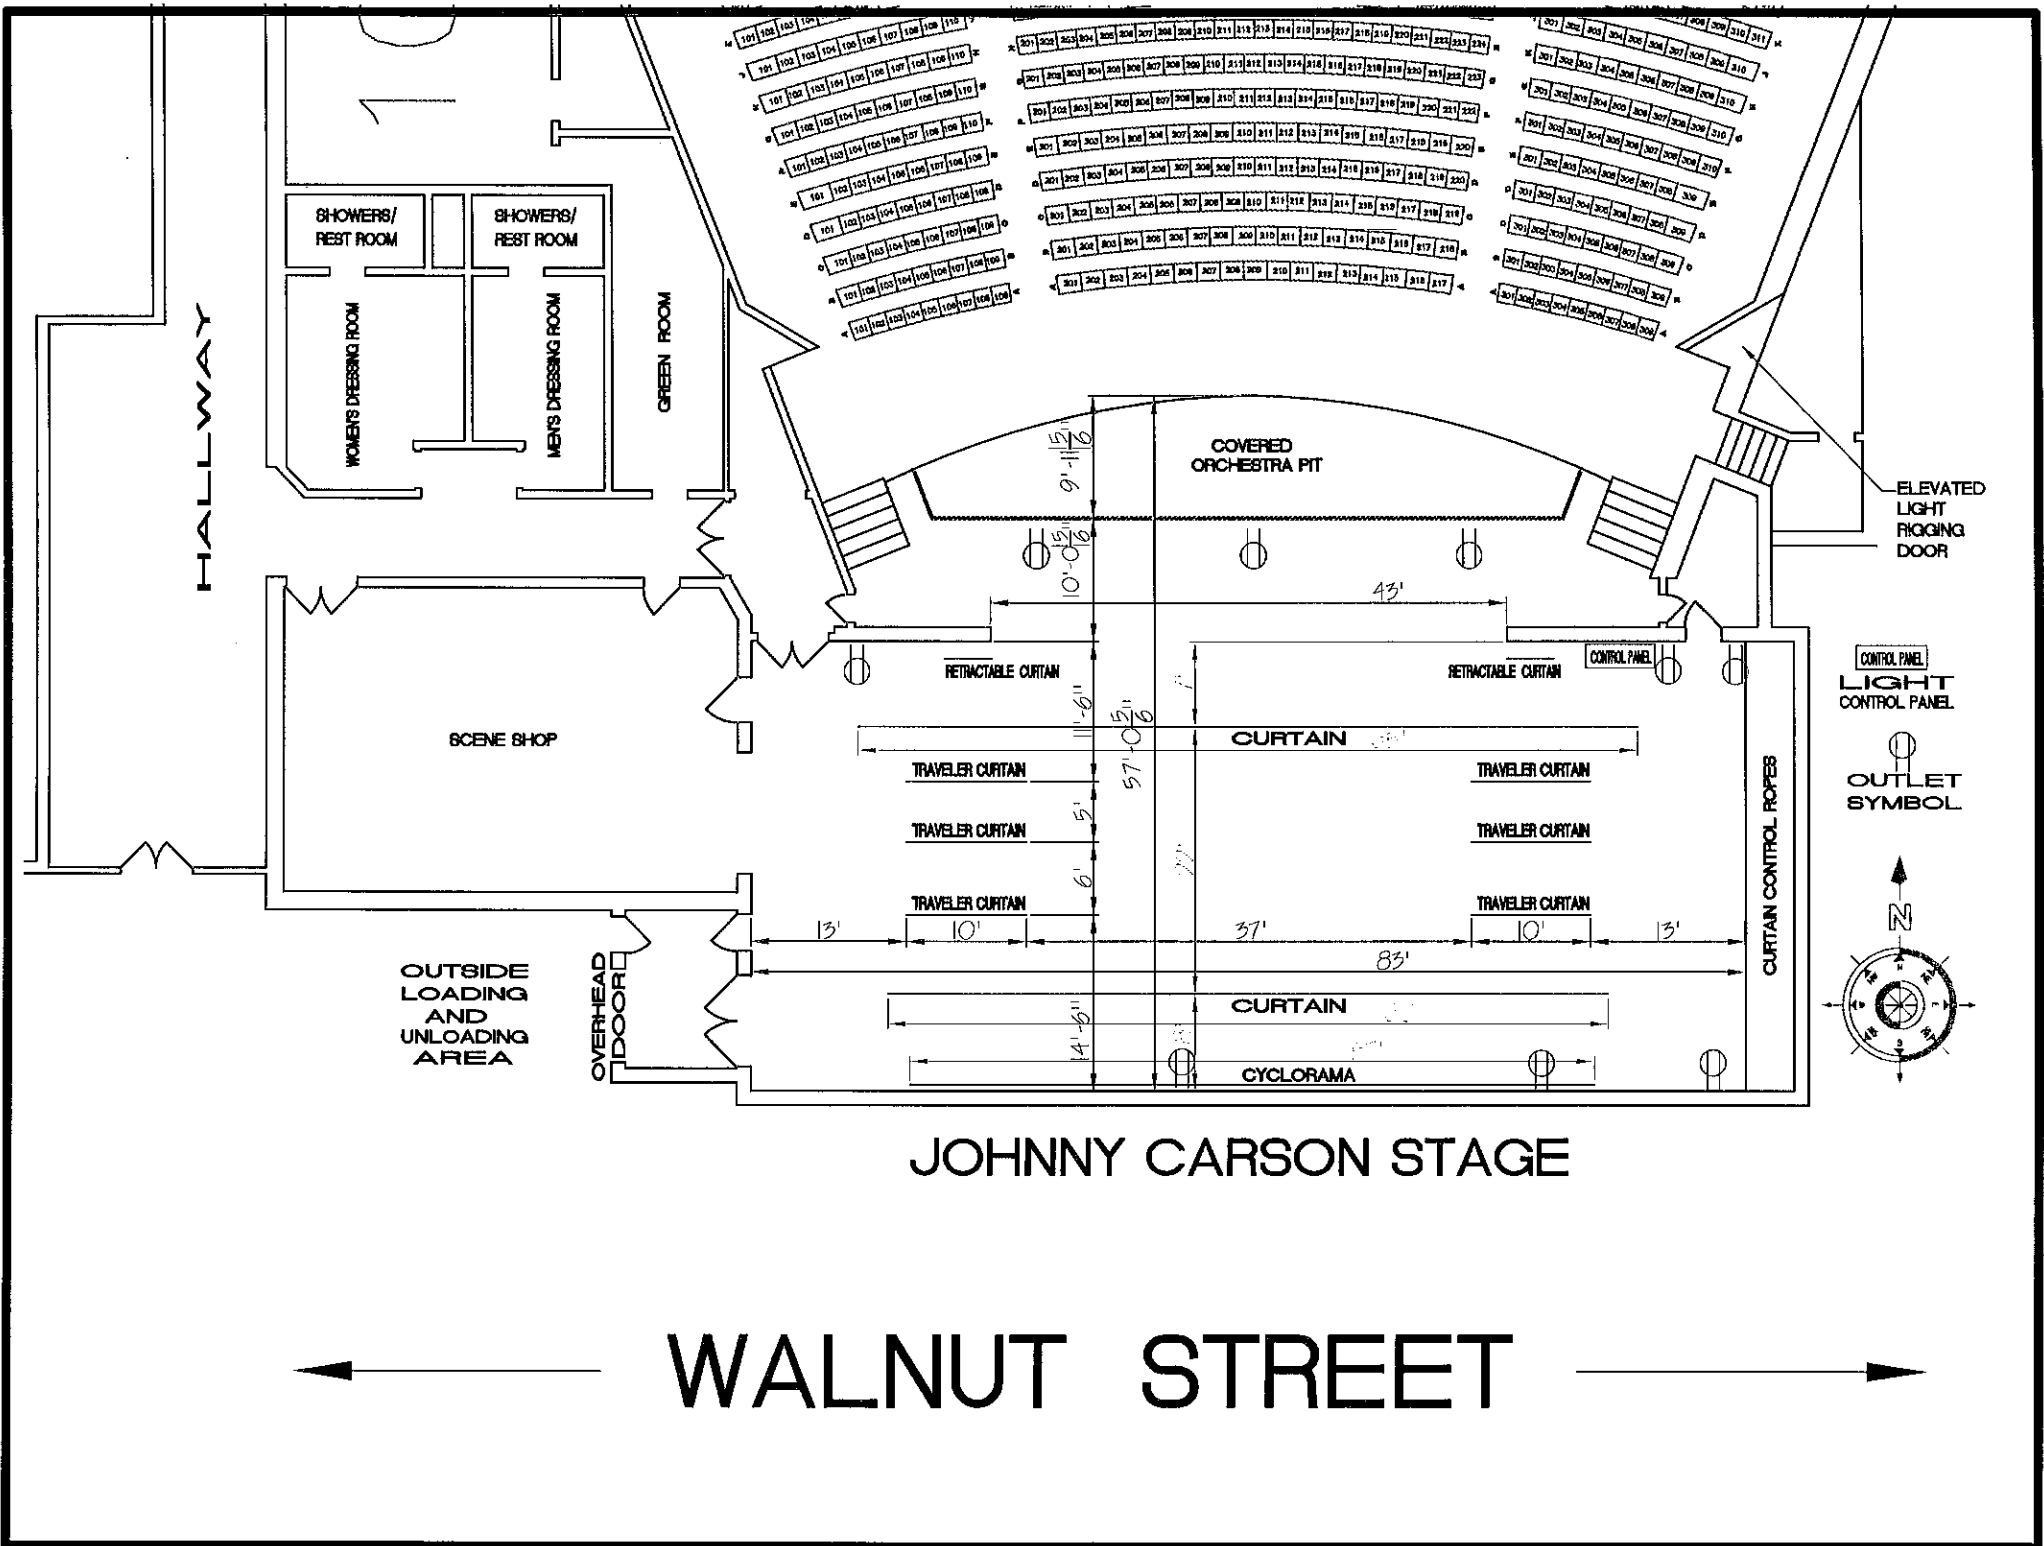

UPPER FLOOR

JOHNNY CARSON THEATER

SEATING CAPACITY=1234

100

THEATER

JOHNNY CARSON STAGE

← WALNUT STREET →

ELEVATED LIGHT RIGGING DOOR

CONTROL PANEL LIGHT CONTROL PANEL

OUTLET SYMBOL

UPPER FLOOR

JOHNNY CARSON THEATER
SEATING CAPACITY=1234

100 THEATER

JOHNNY CARSON STAGE

← WALNUT STREET →