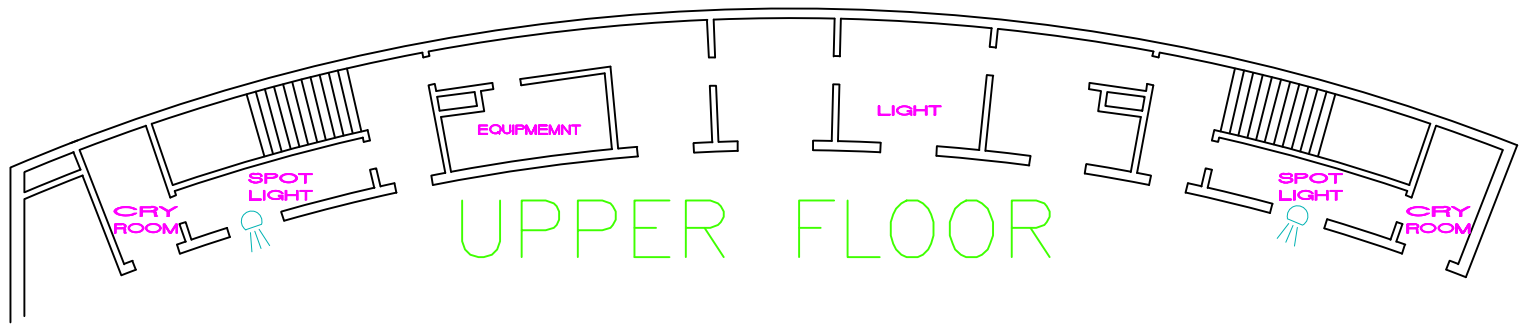

UPPER FLOOR

JOHNNY CARSON THEATER

SEATING CAPACITY=1234

100

THEATER

JOHNNY CARSON STAGE

← WALNUT STREET →

ELEVATED LIGHT RIGGING DOOR

CONTROL PANEL LIGHT CONTROL PANEL

OUTLET SYMBOL

UPPER FLOOR

JOHNNY CARSON THEATER
SEATING CAPACITY=1234

100 THEATER

JOHNNY CARSON STAGE

← WALNUT STREET →