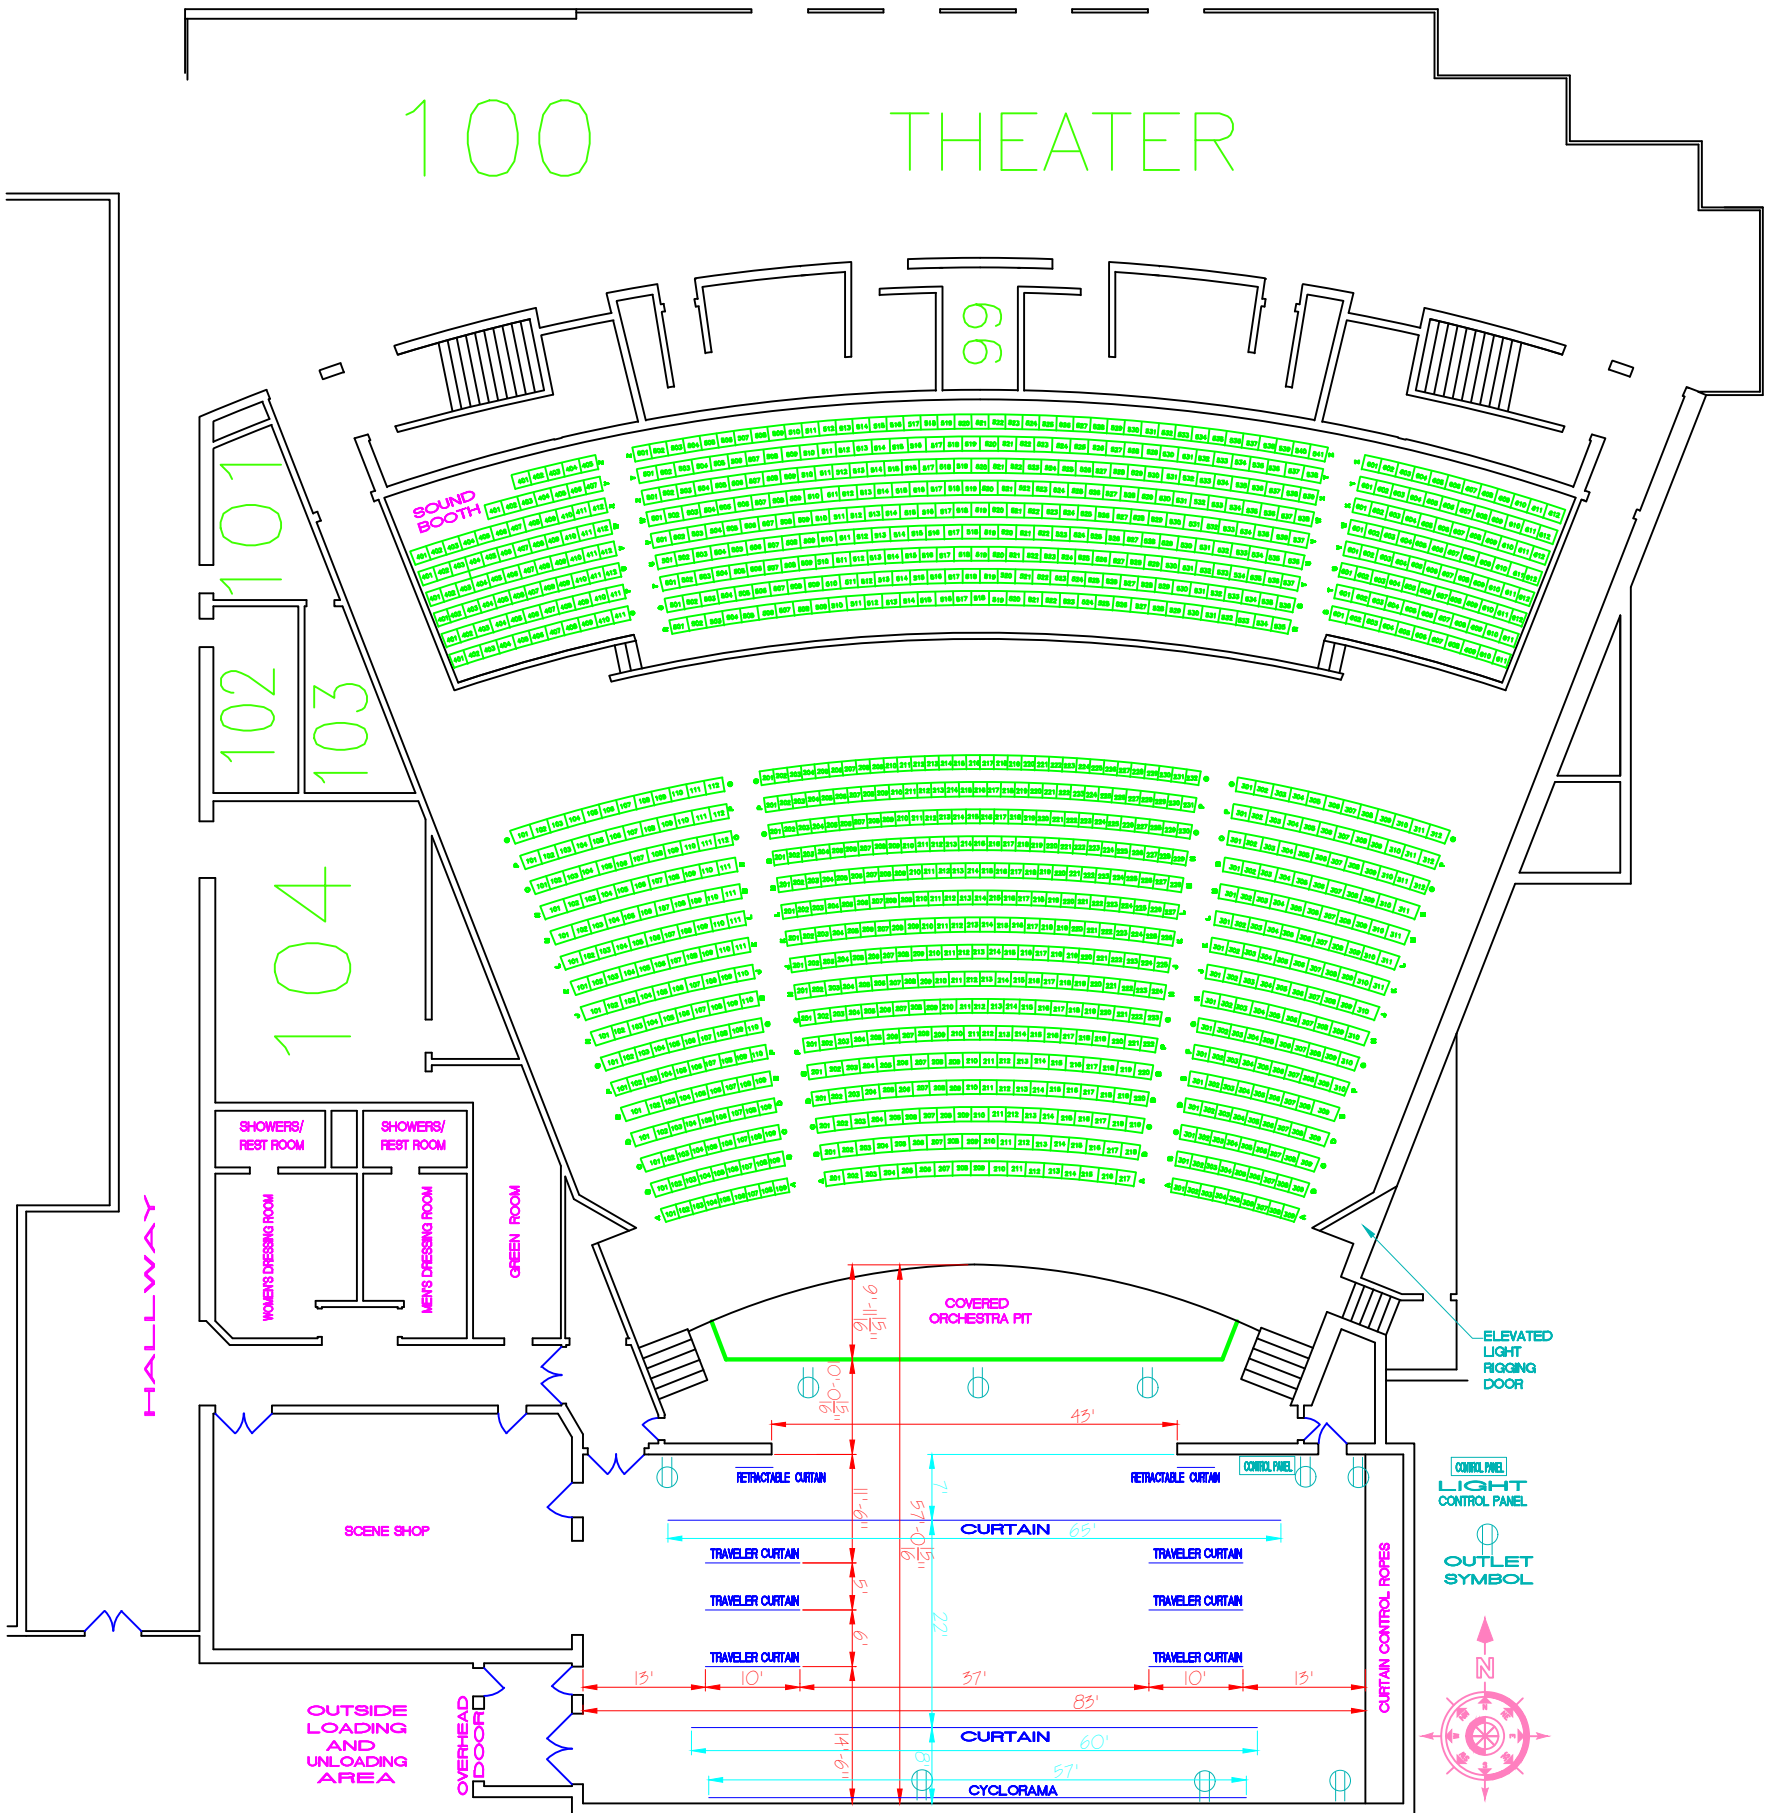

UPPER FLOOR

JOHNNY CARSON THEATER

SEATING CAPACITY=1234

100

THEATER

JOHNNY CARSON STAGE

← WALNUT STREET →

ELEVATED LIGHT RIGGING DOOR

CONTROL PANEL LIGHT CONTROL PANEL

OUTLET SYMBOL

UPPER FLOOR

JOHNNY CARSON THEATER
SEATING CAPACITY=1234

100 THEATER

JOHNNY CARSON STAGE

← WALNUT STREET →