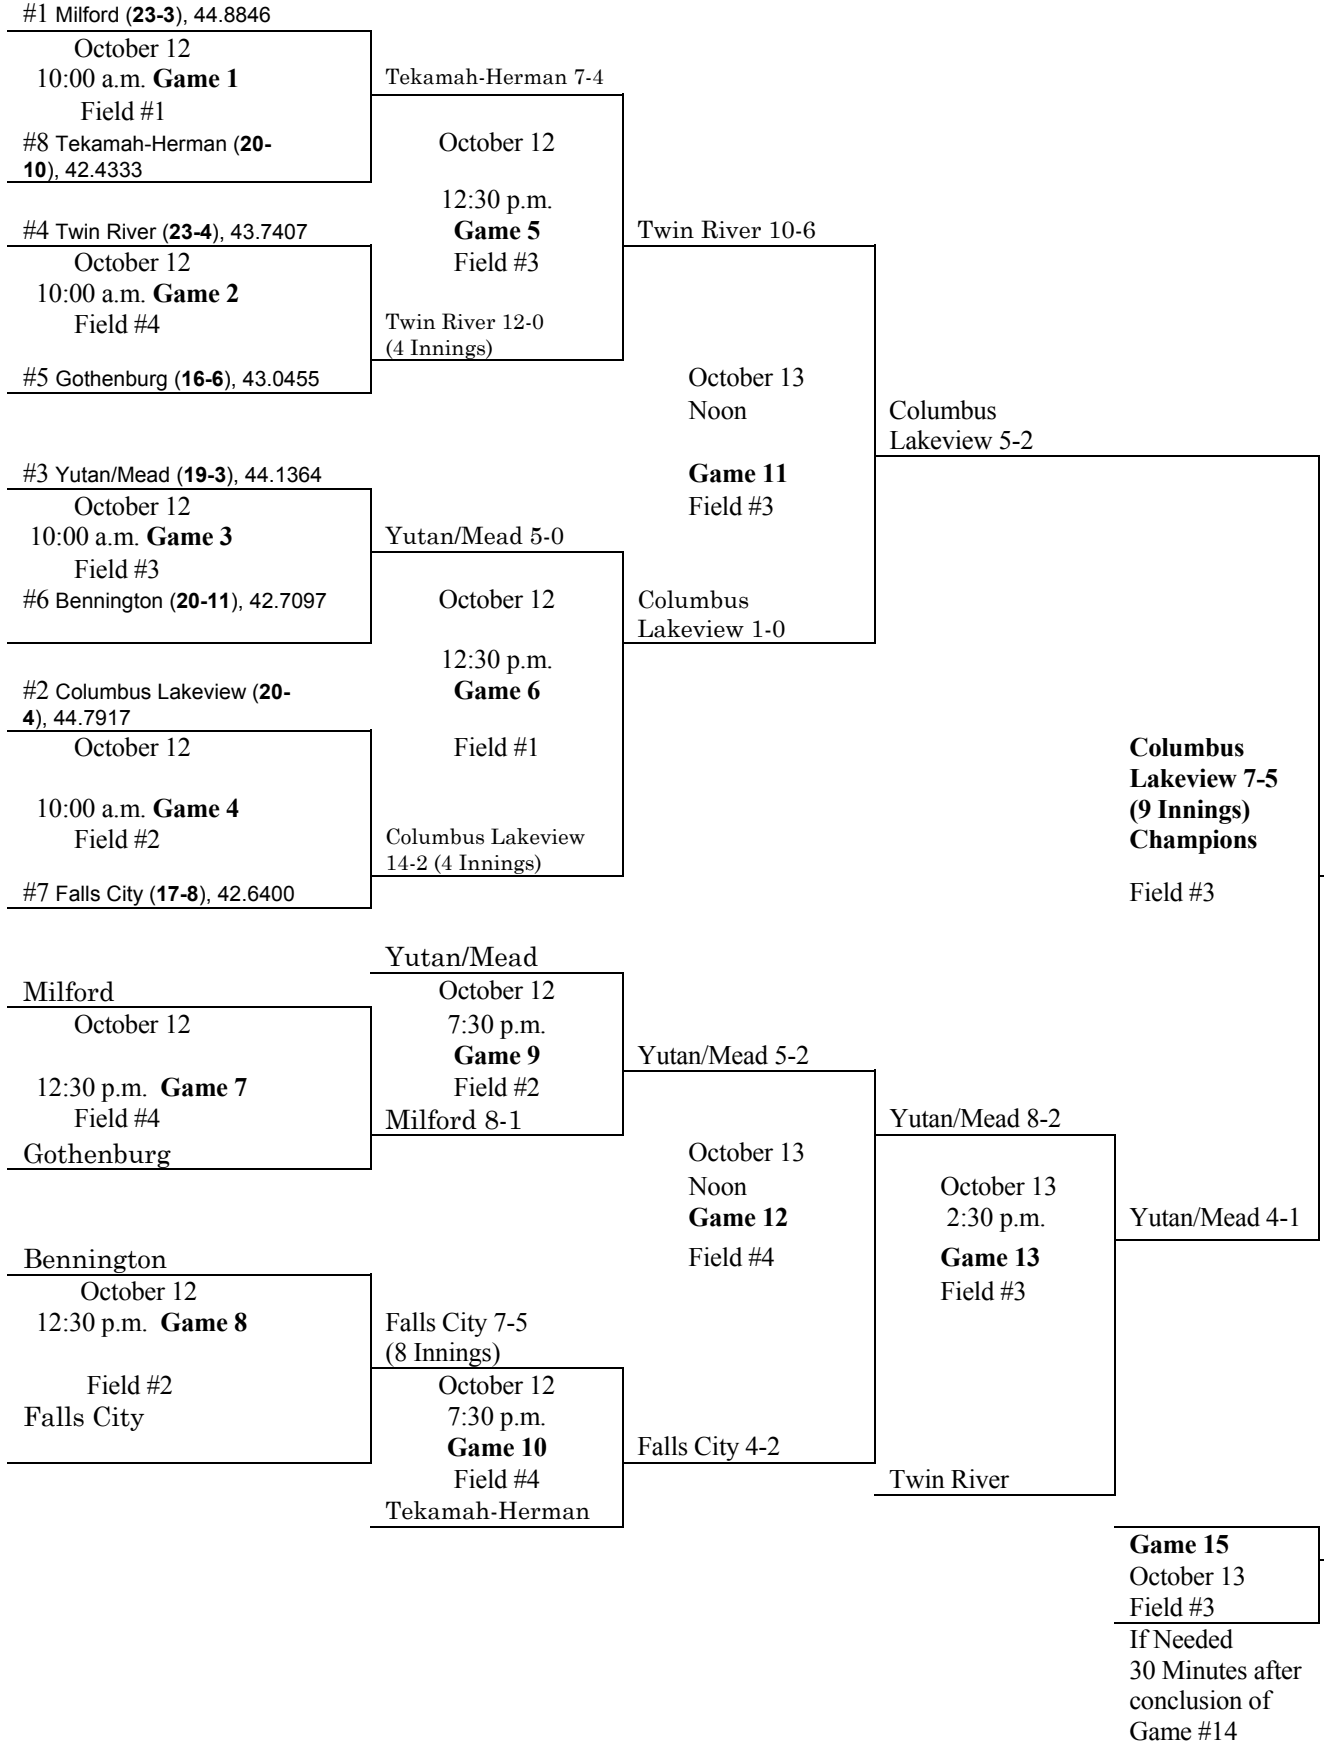

**2006 STATE SOFTBALL TOURNAMENT BRACKETS
CLASS C**