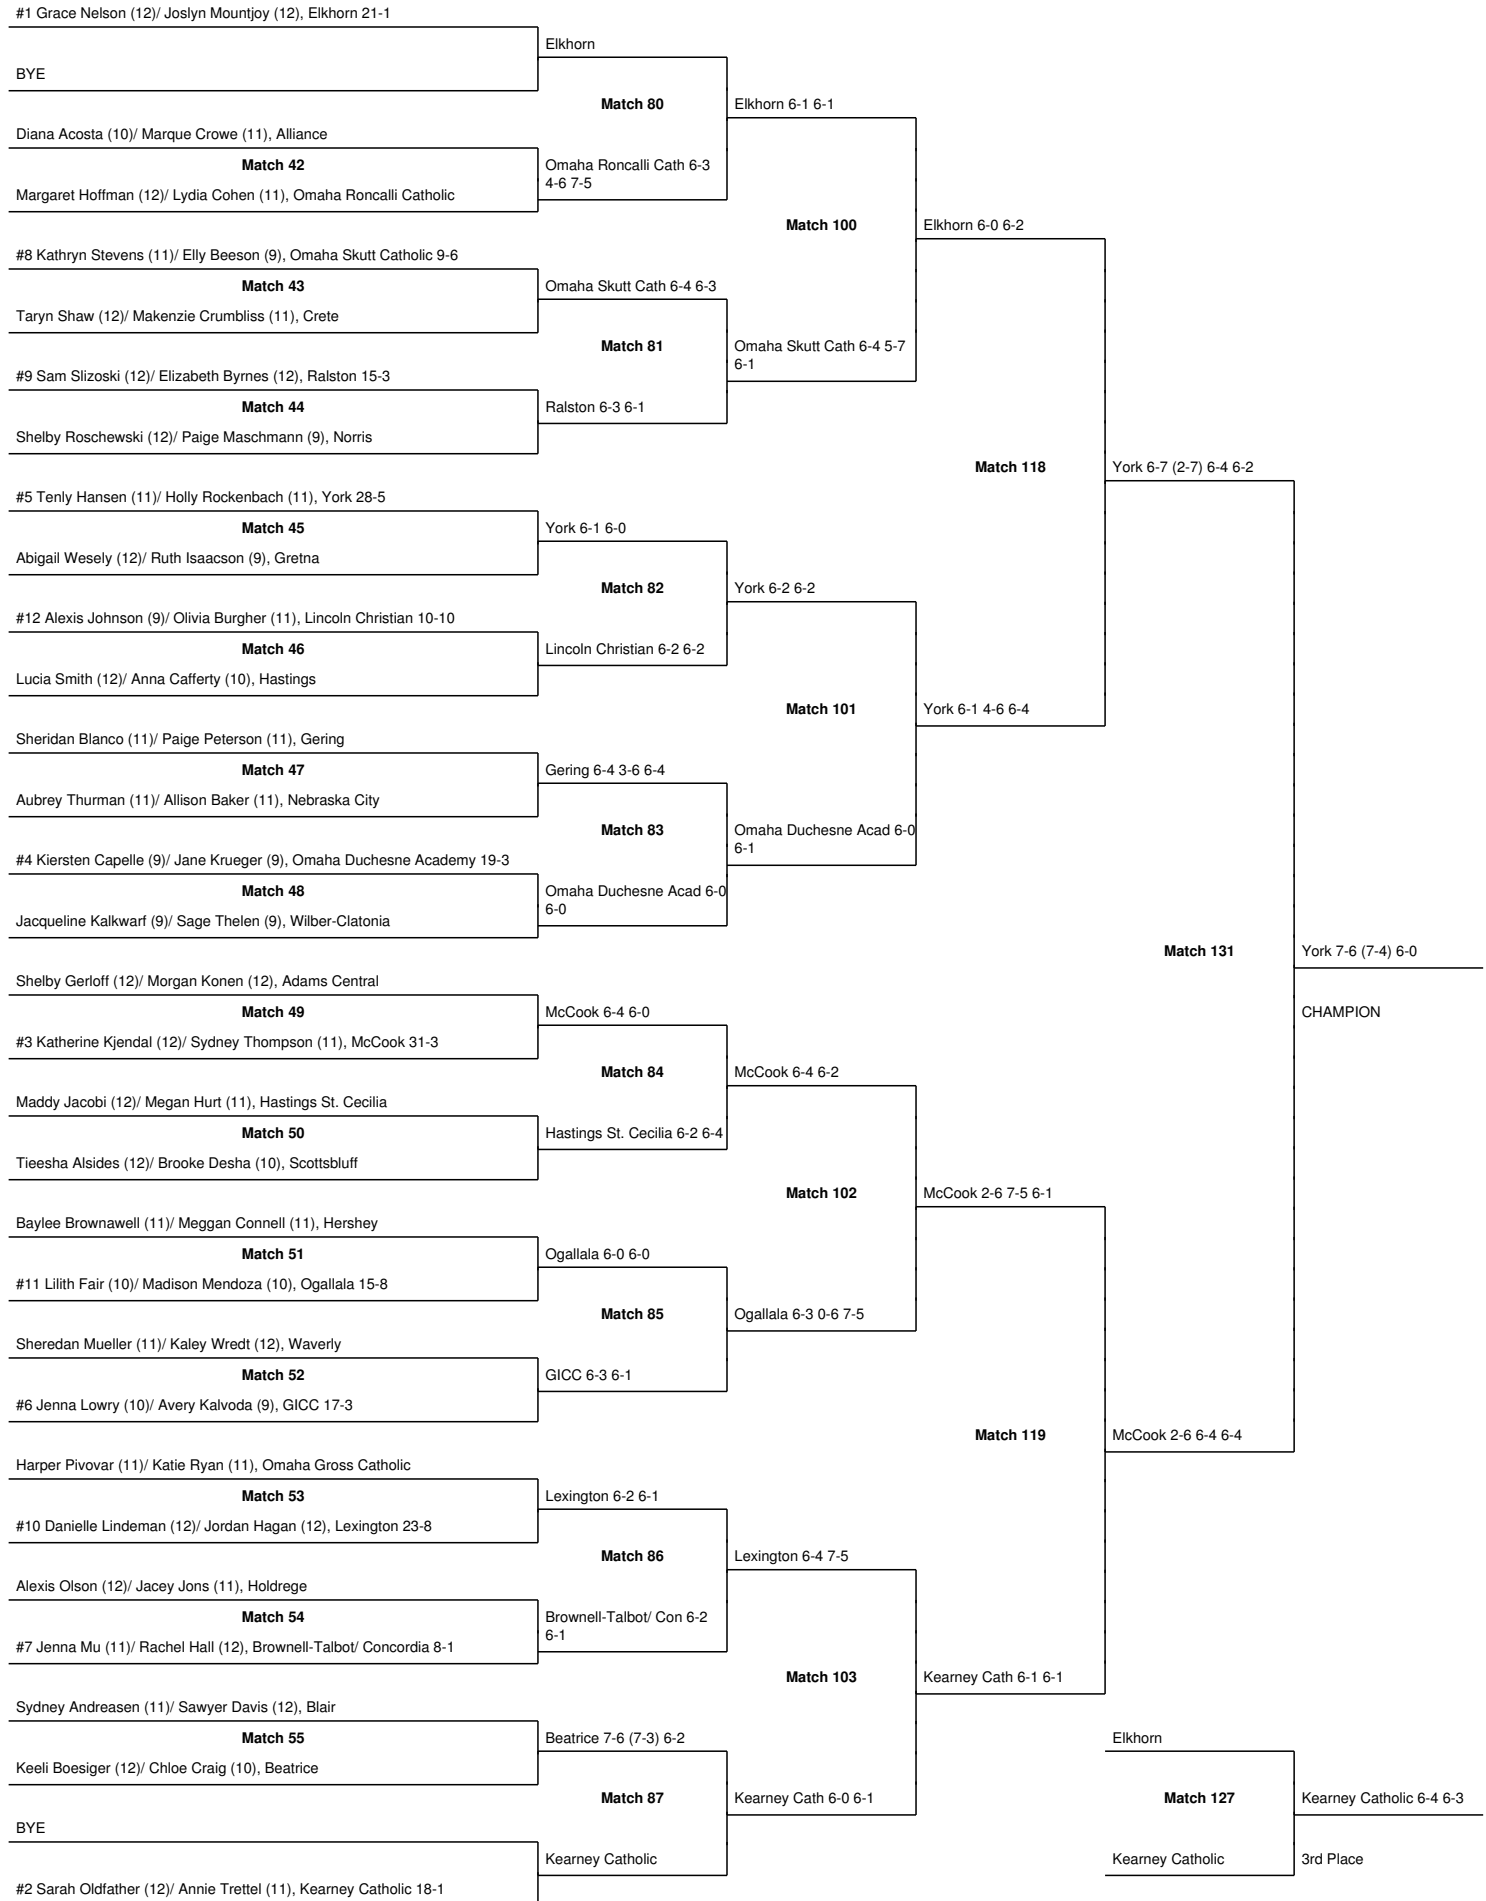

2017 Girls Tennis State Bracket: Class B #2 Doubles

Omaha Skutt Catholic

Match 116

Omaha Duchesne
Academy

Omaha Duchesne
Academy 6-2 6-1

Match 126

Ogallala

Match 117

Lexington

Lexington 6-3 7-5

Lexington 7-6 (7-2) 7-6
(8-6)

5th Place