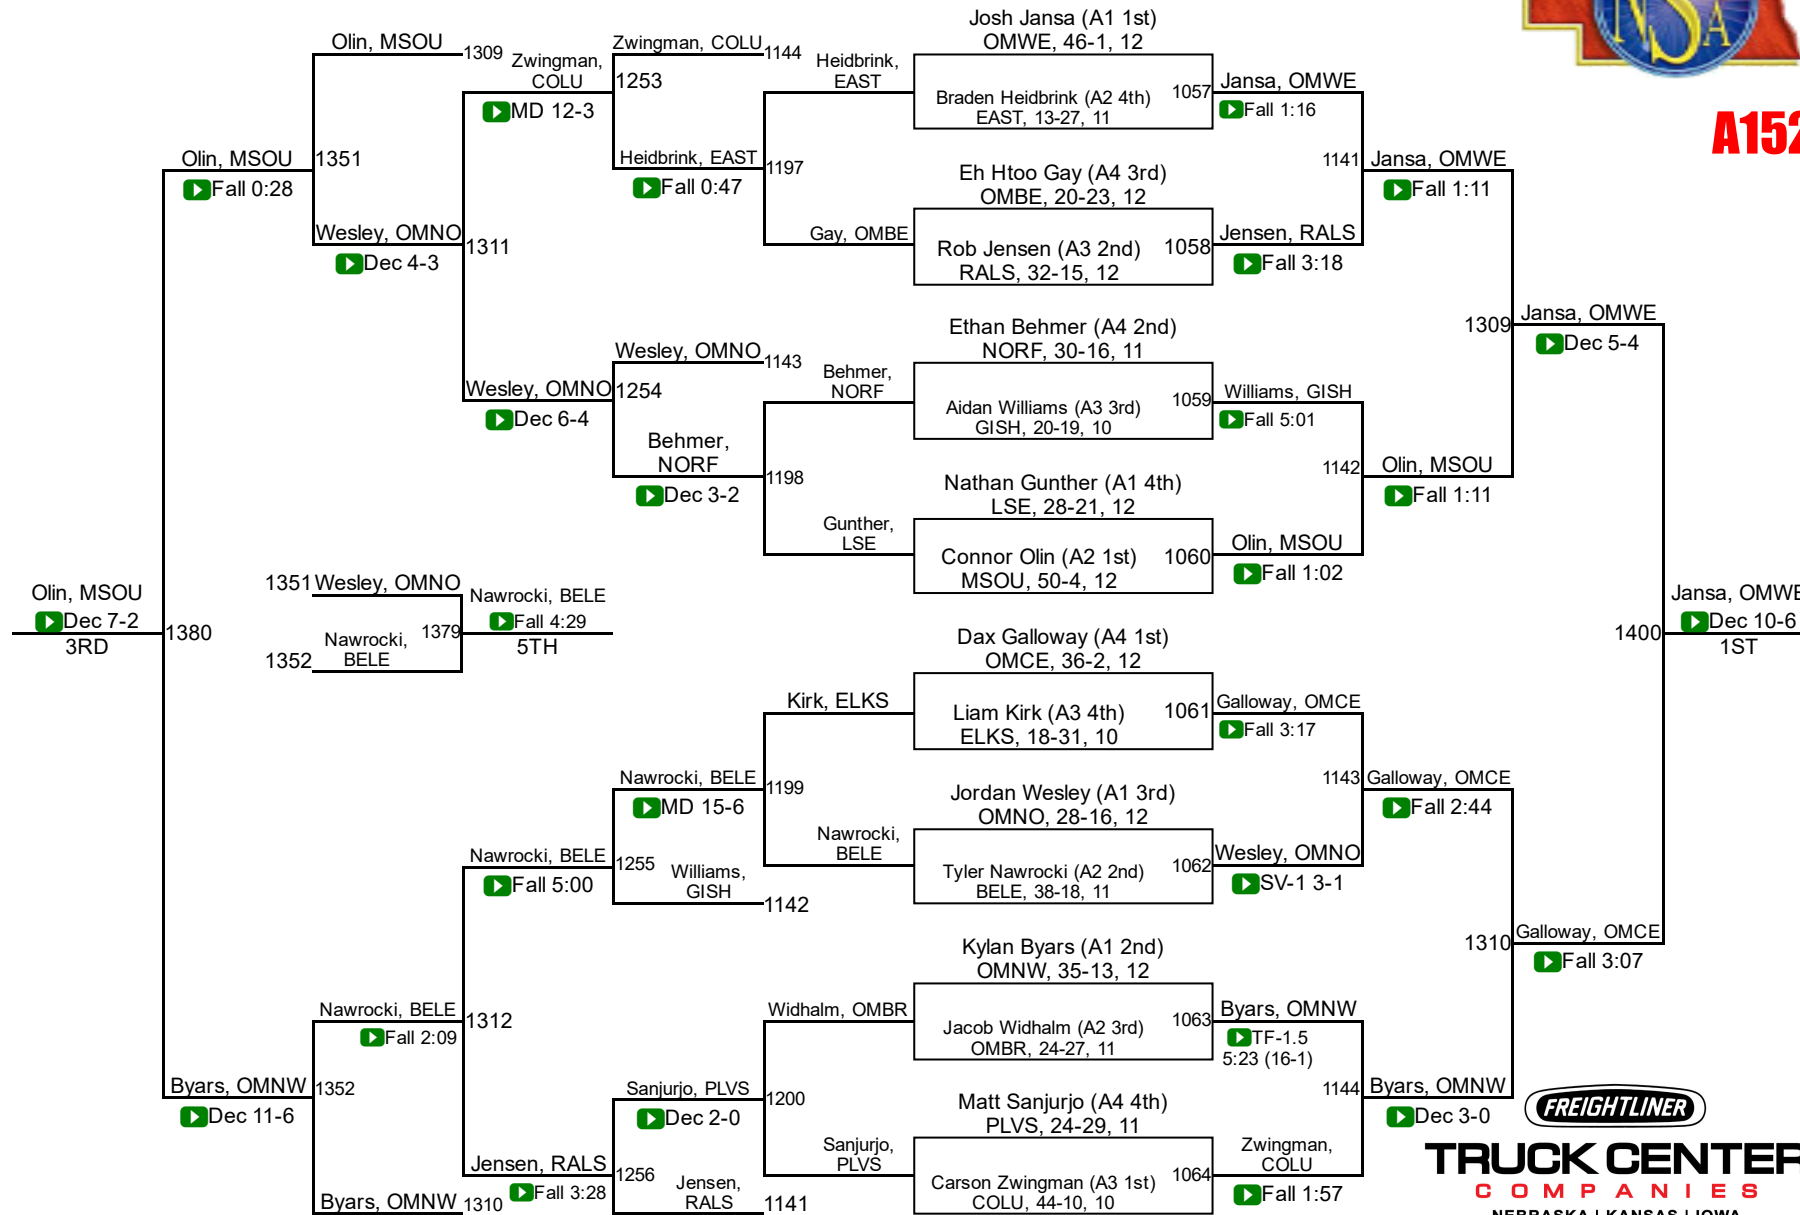

2017 NSAA Championships

A152