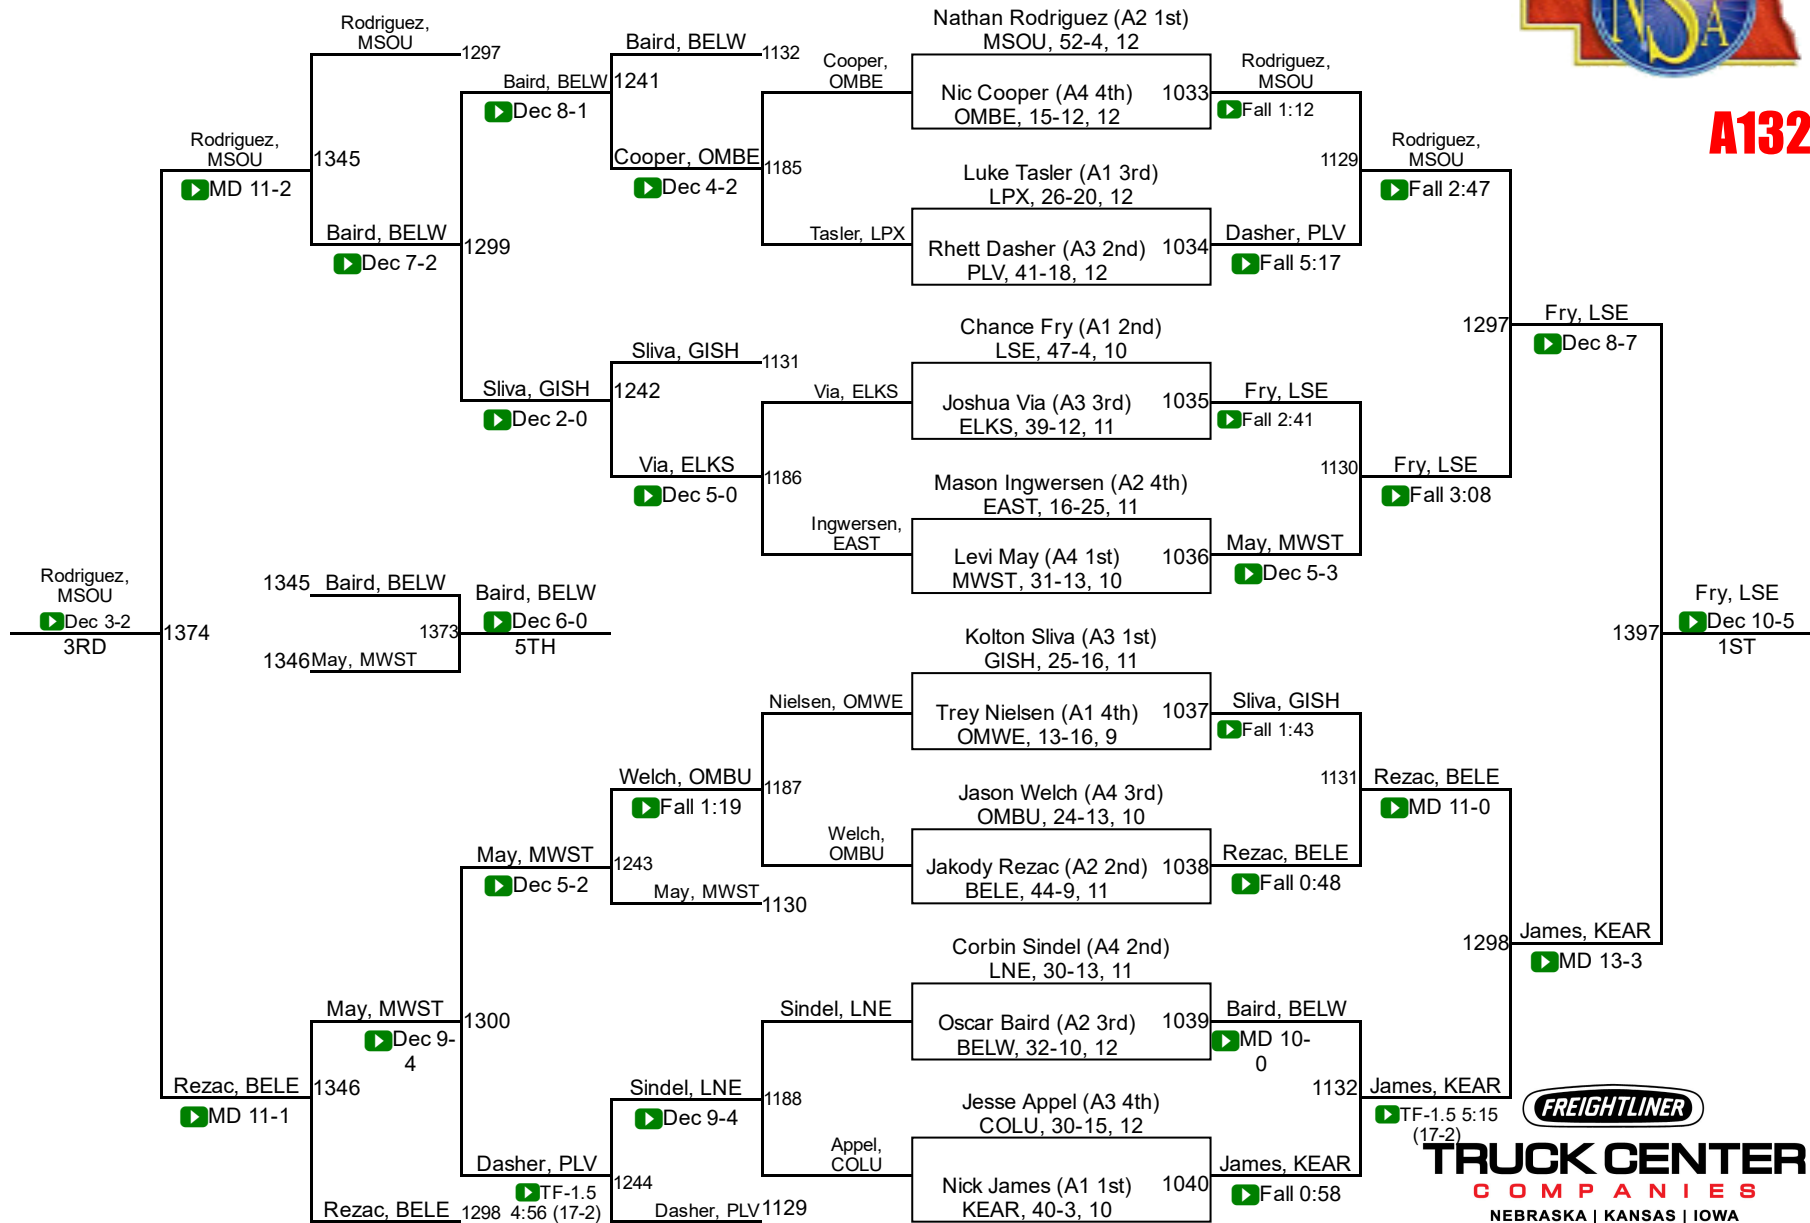

2017 NSAA Championships

A132