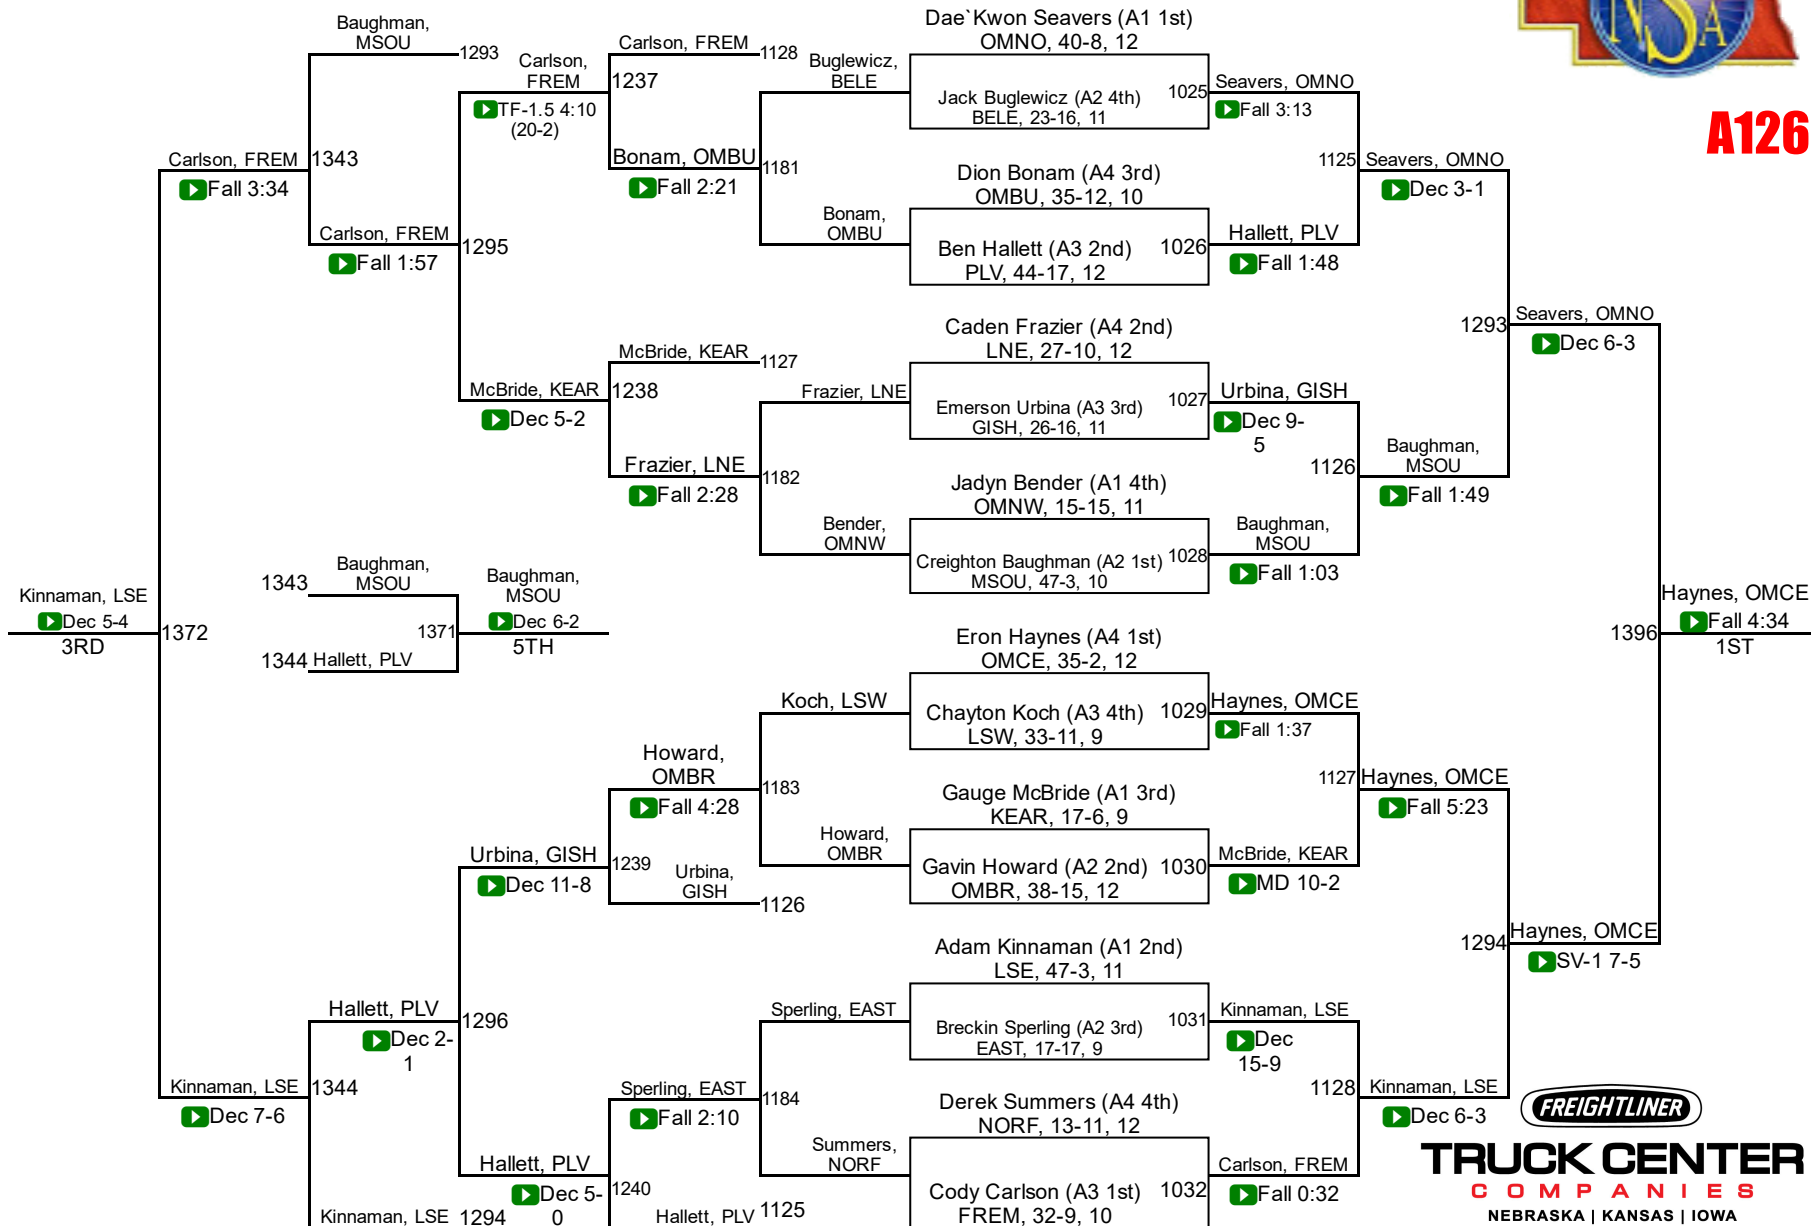

2017 NSAA Championships

A126

TRUCK CENTER
COMPANIES
NEBRASKA | KANSAS | IOWA