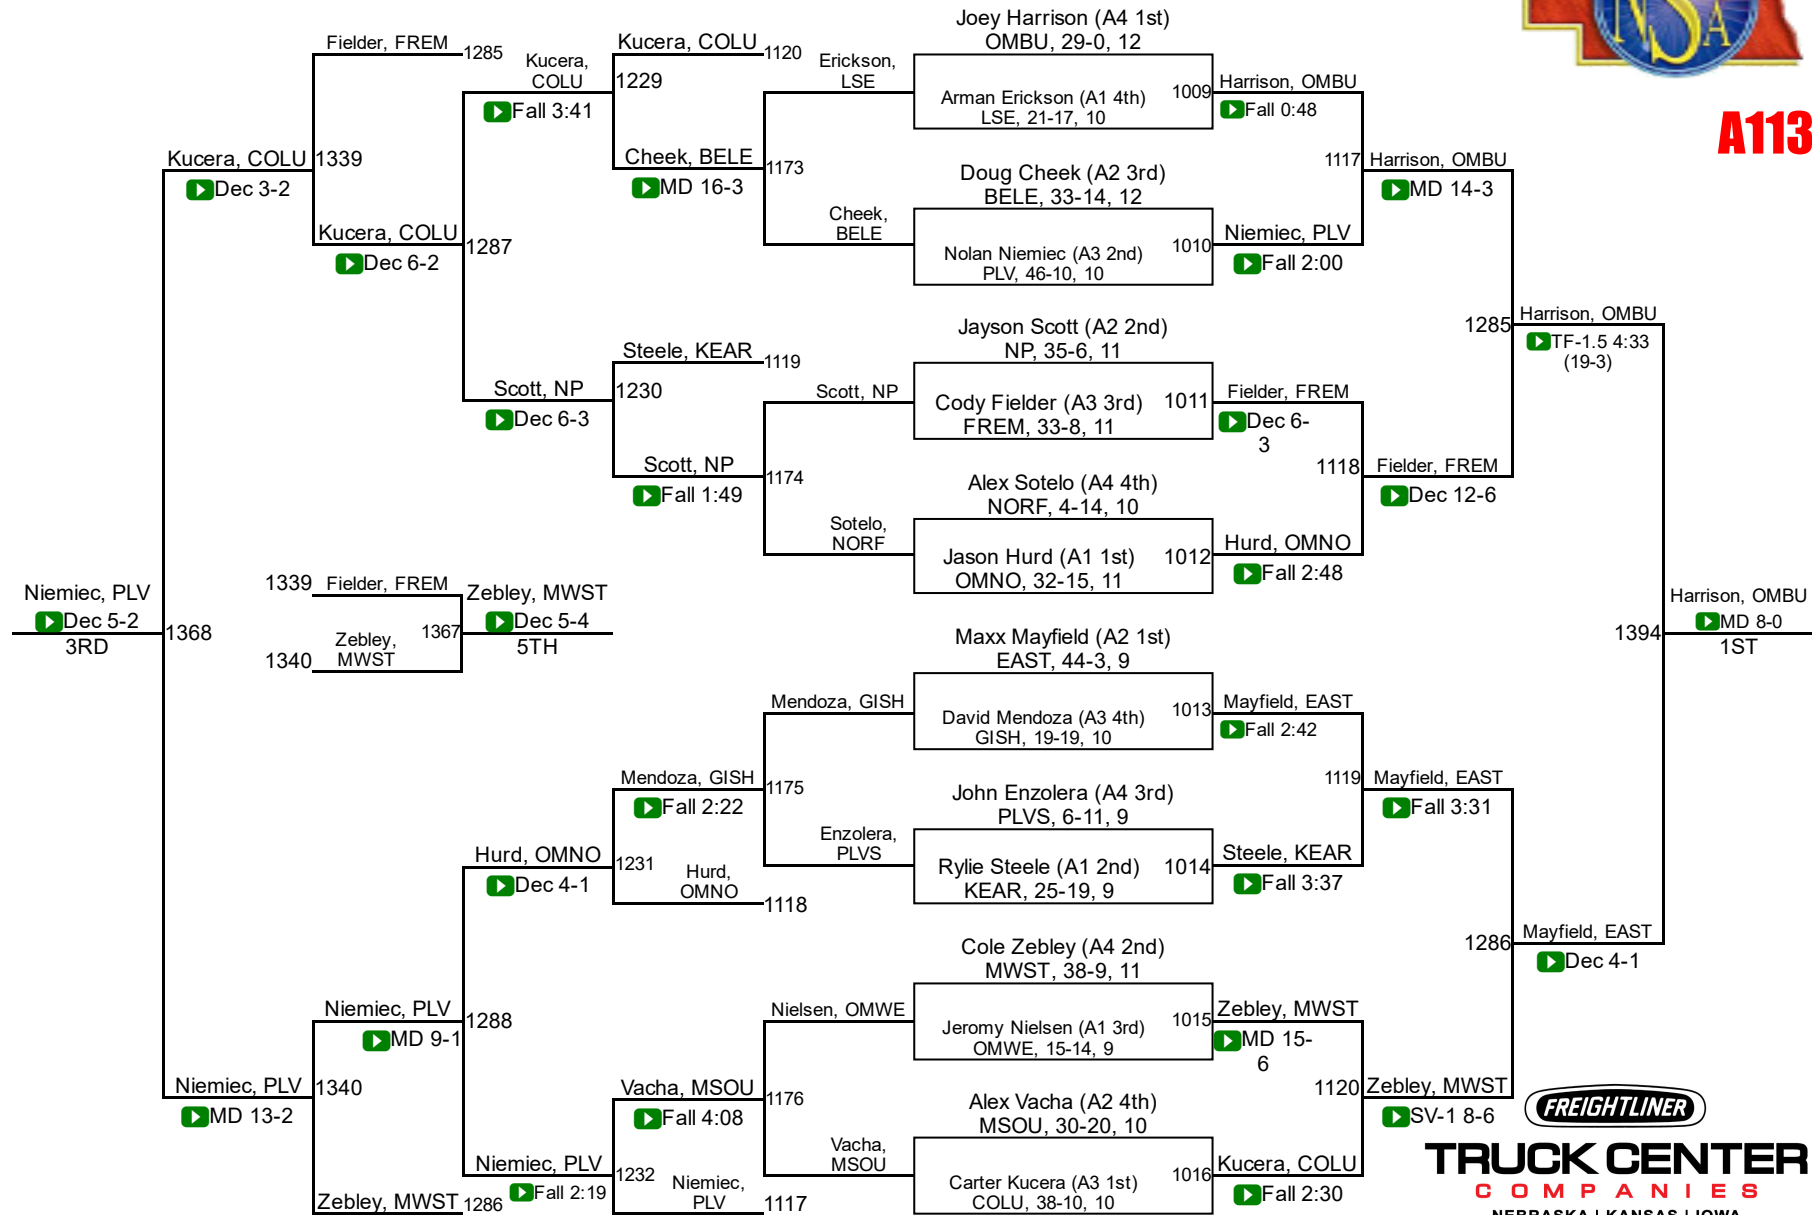

# 2017 NSAA Championships

**A113**

**TRUCK CENTER**  
**COMPANIES**  
 NEBRASKA | KANSAS | IOWA