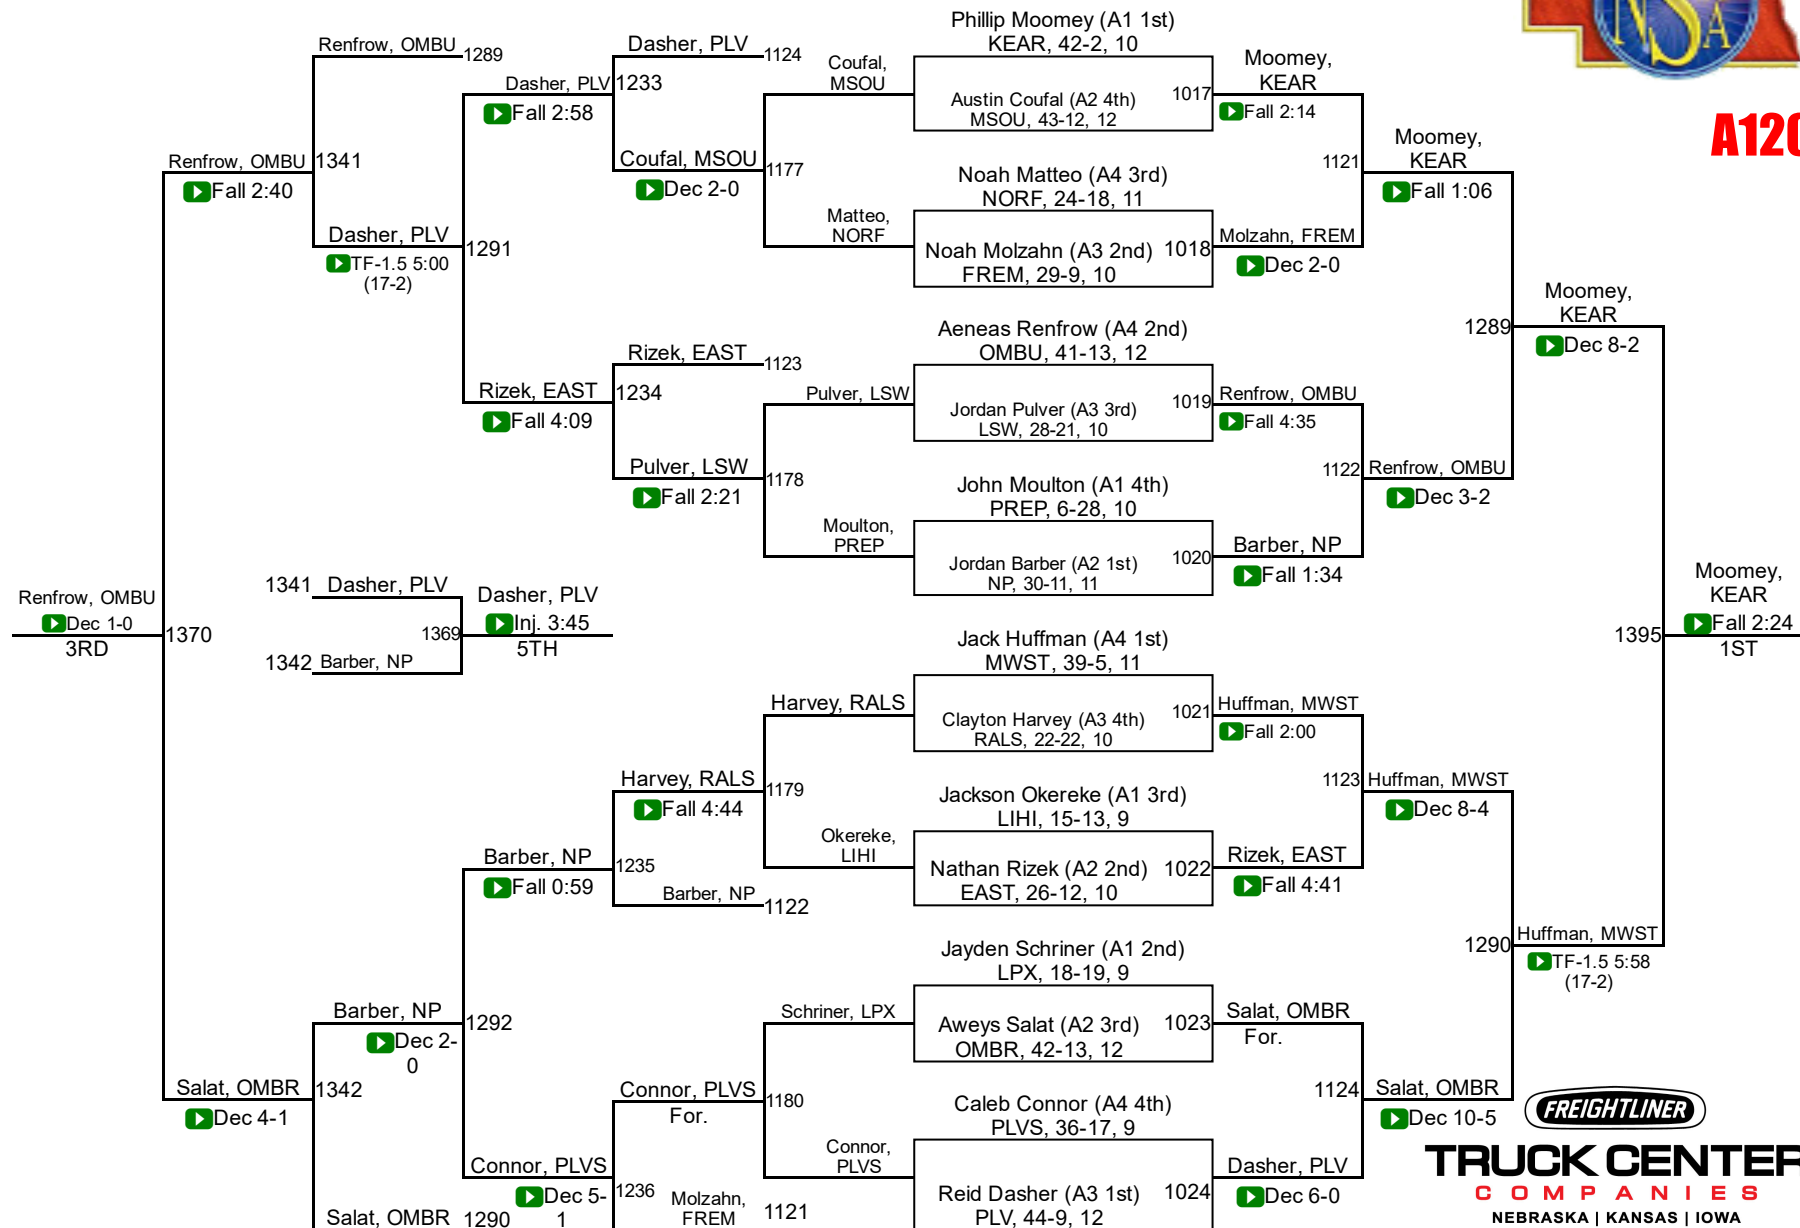

2017 NSAA Championships

A120