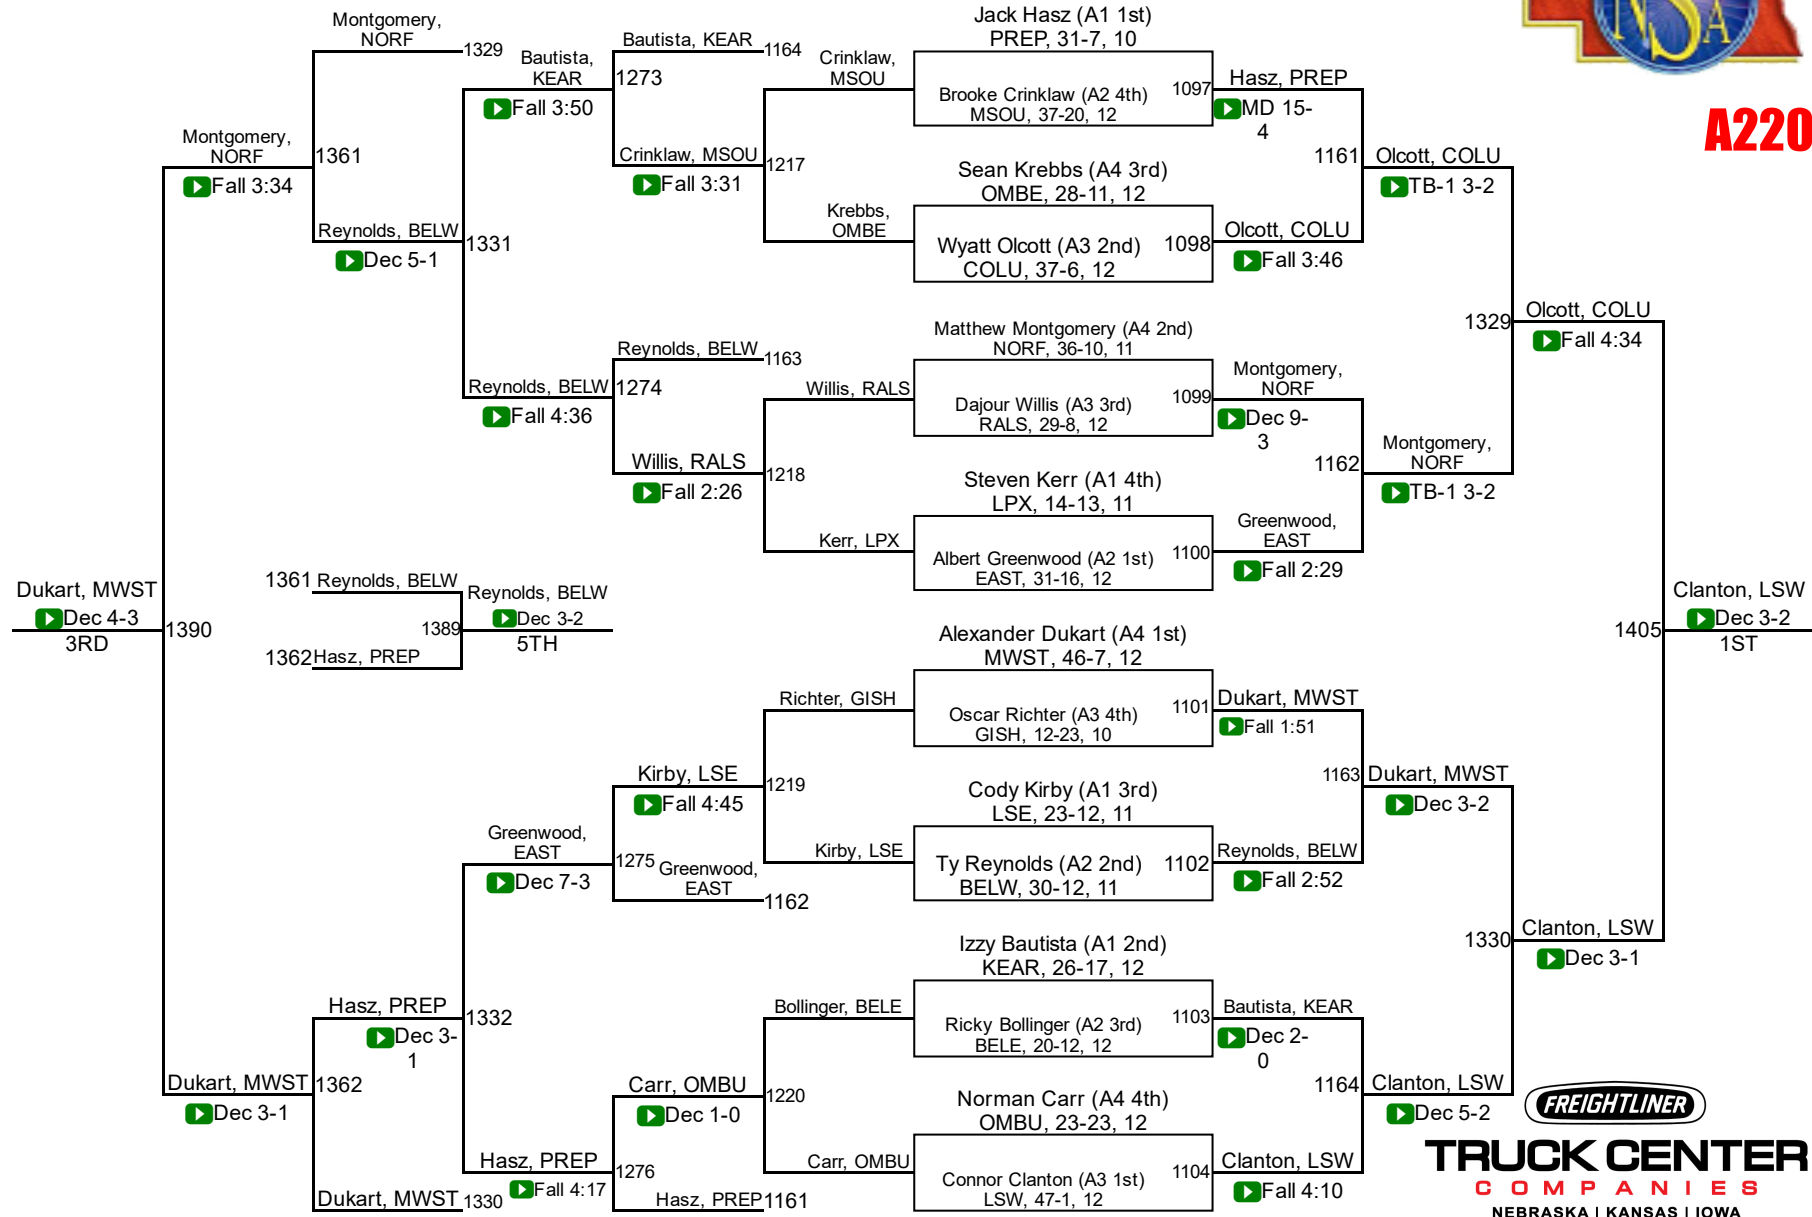

2017 NSAA Championships

A220

TRUCK CENTER COMPANIES
NEBRASKA | KANSAS | IOWA