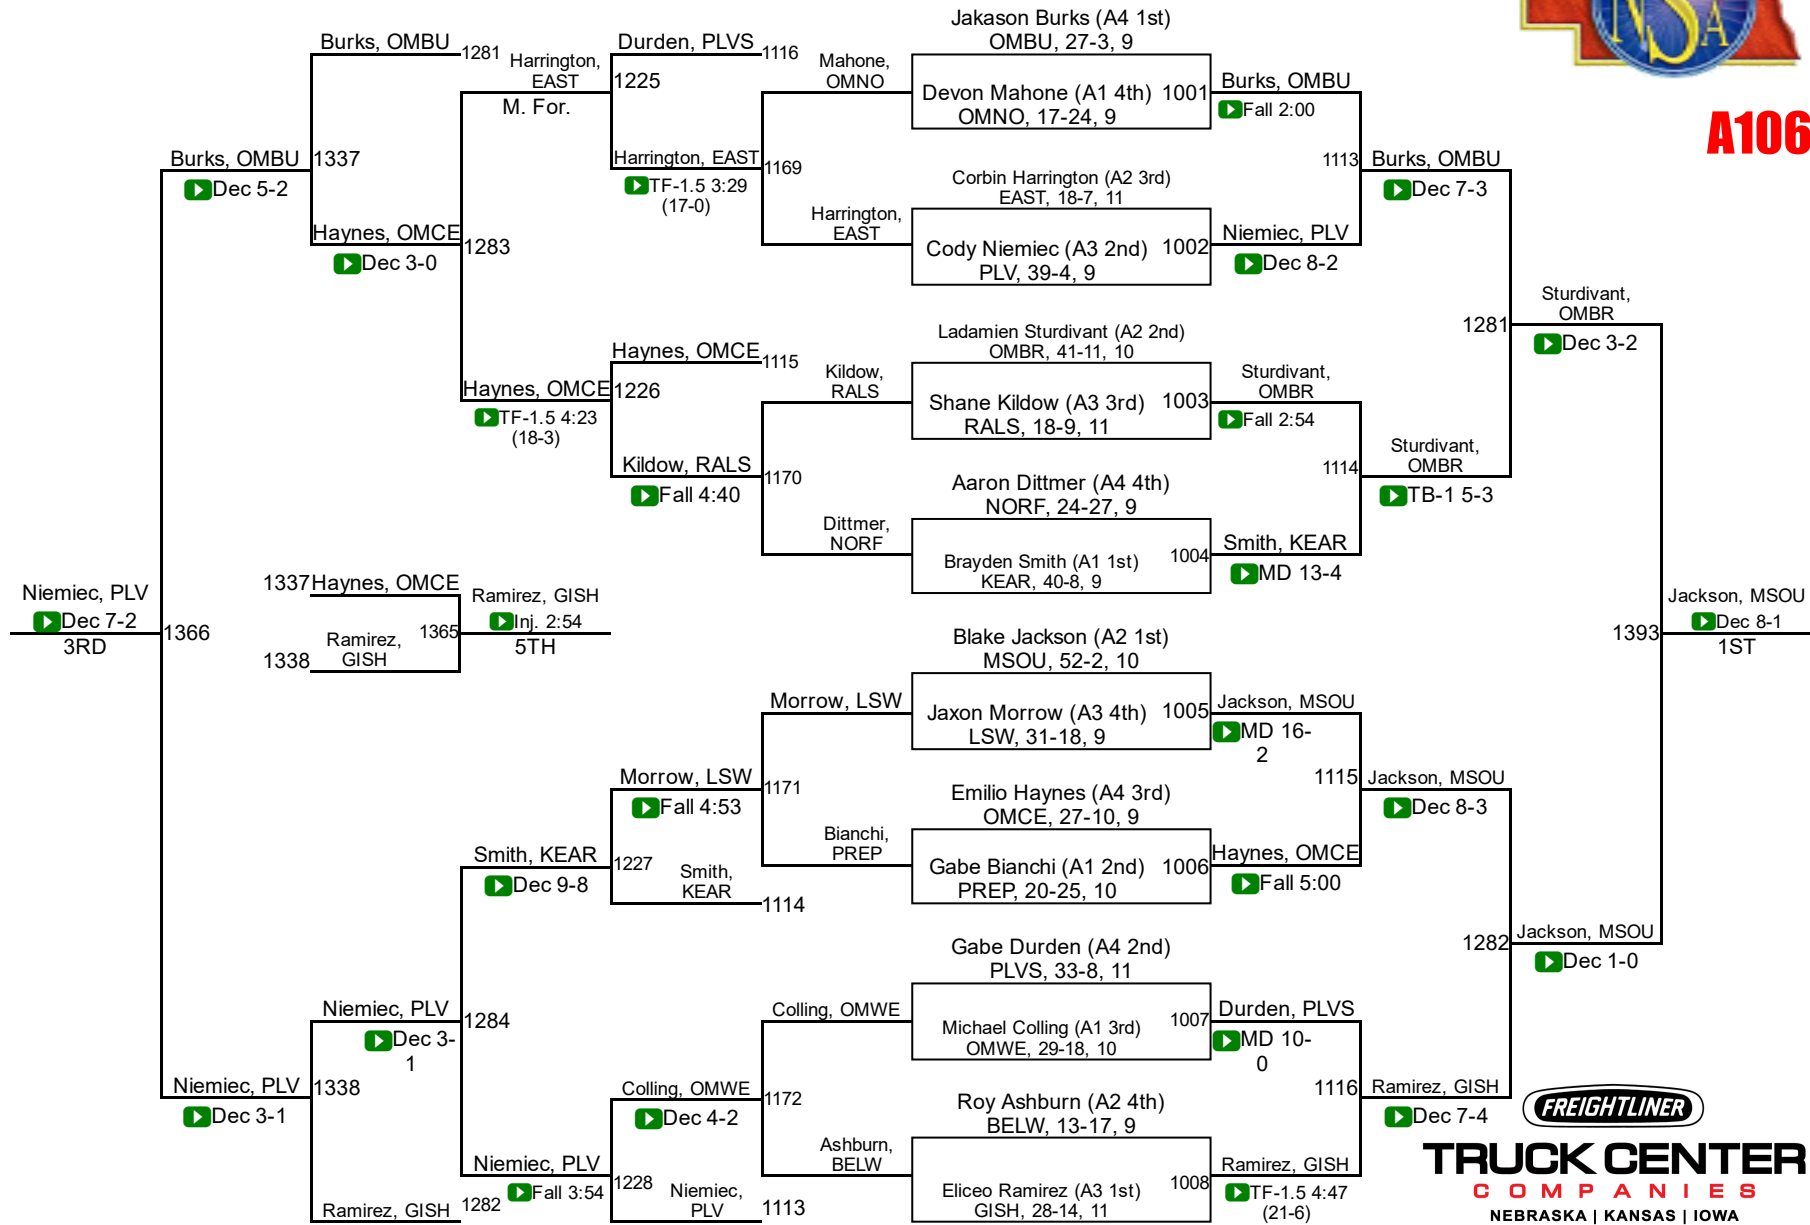

# 2017 NSAA Championships

**A113**

**TRUCK CENTER**  
**COMPANIES**  
 NEBRASKA | KANSAS | IOWA