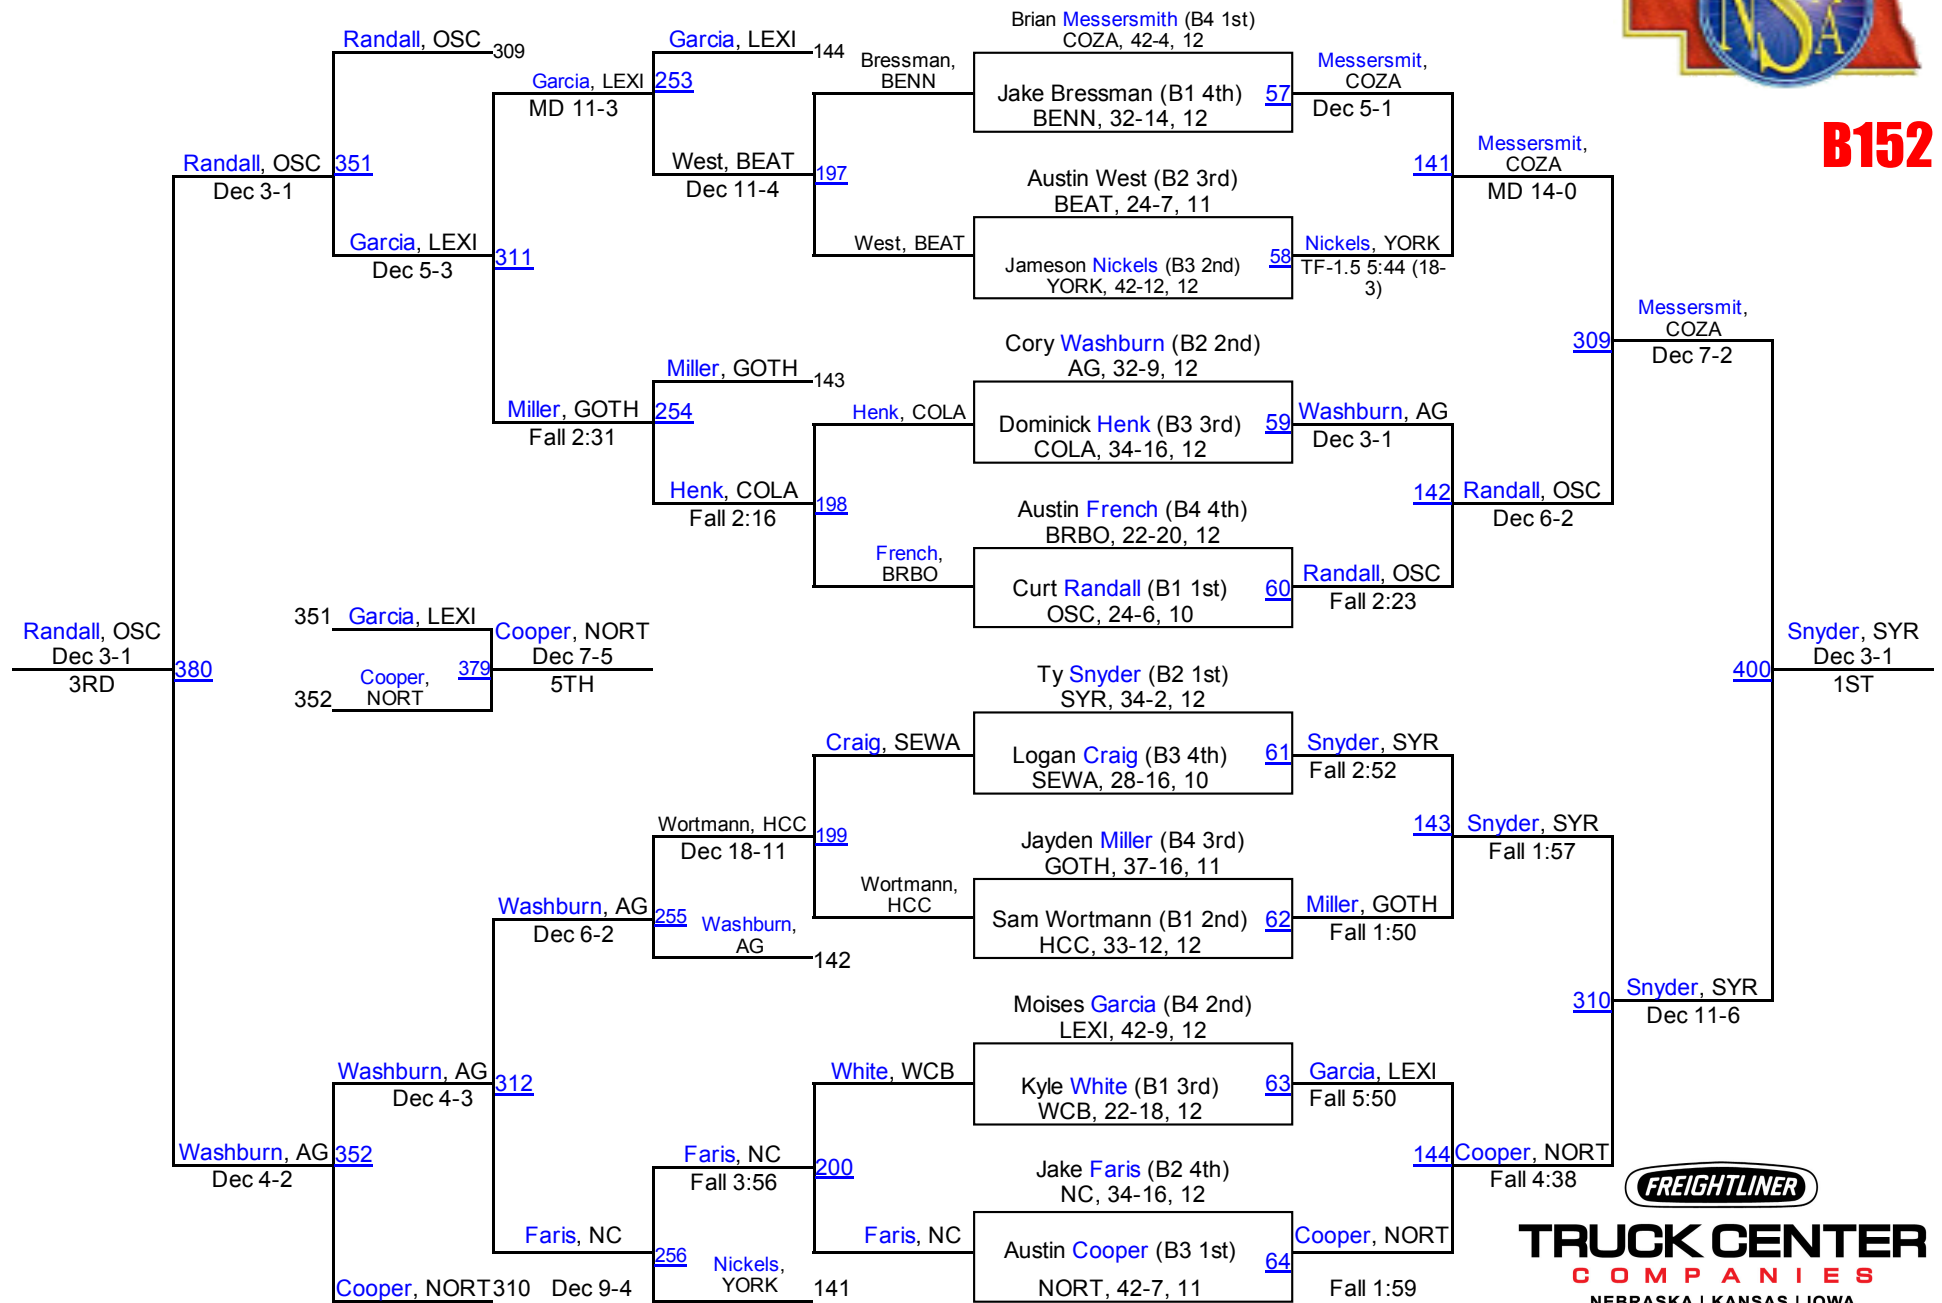

B138

TRUCK CENTER
COMPANIES
NEBRASKA | KANSAS | IOWA

2015 NSAA Championships

B145

TRUCK CENTER
COMPANIES
NEBRASKA | KANSAS | IOWA

2015 NSAA Championships

B152

TRUCK CENTER
COMPANIES
NEBRASKA | KANSAS | IOWA