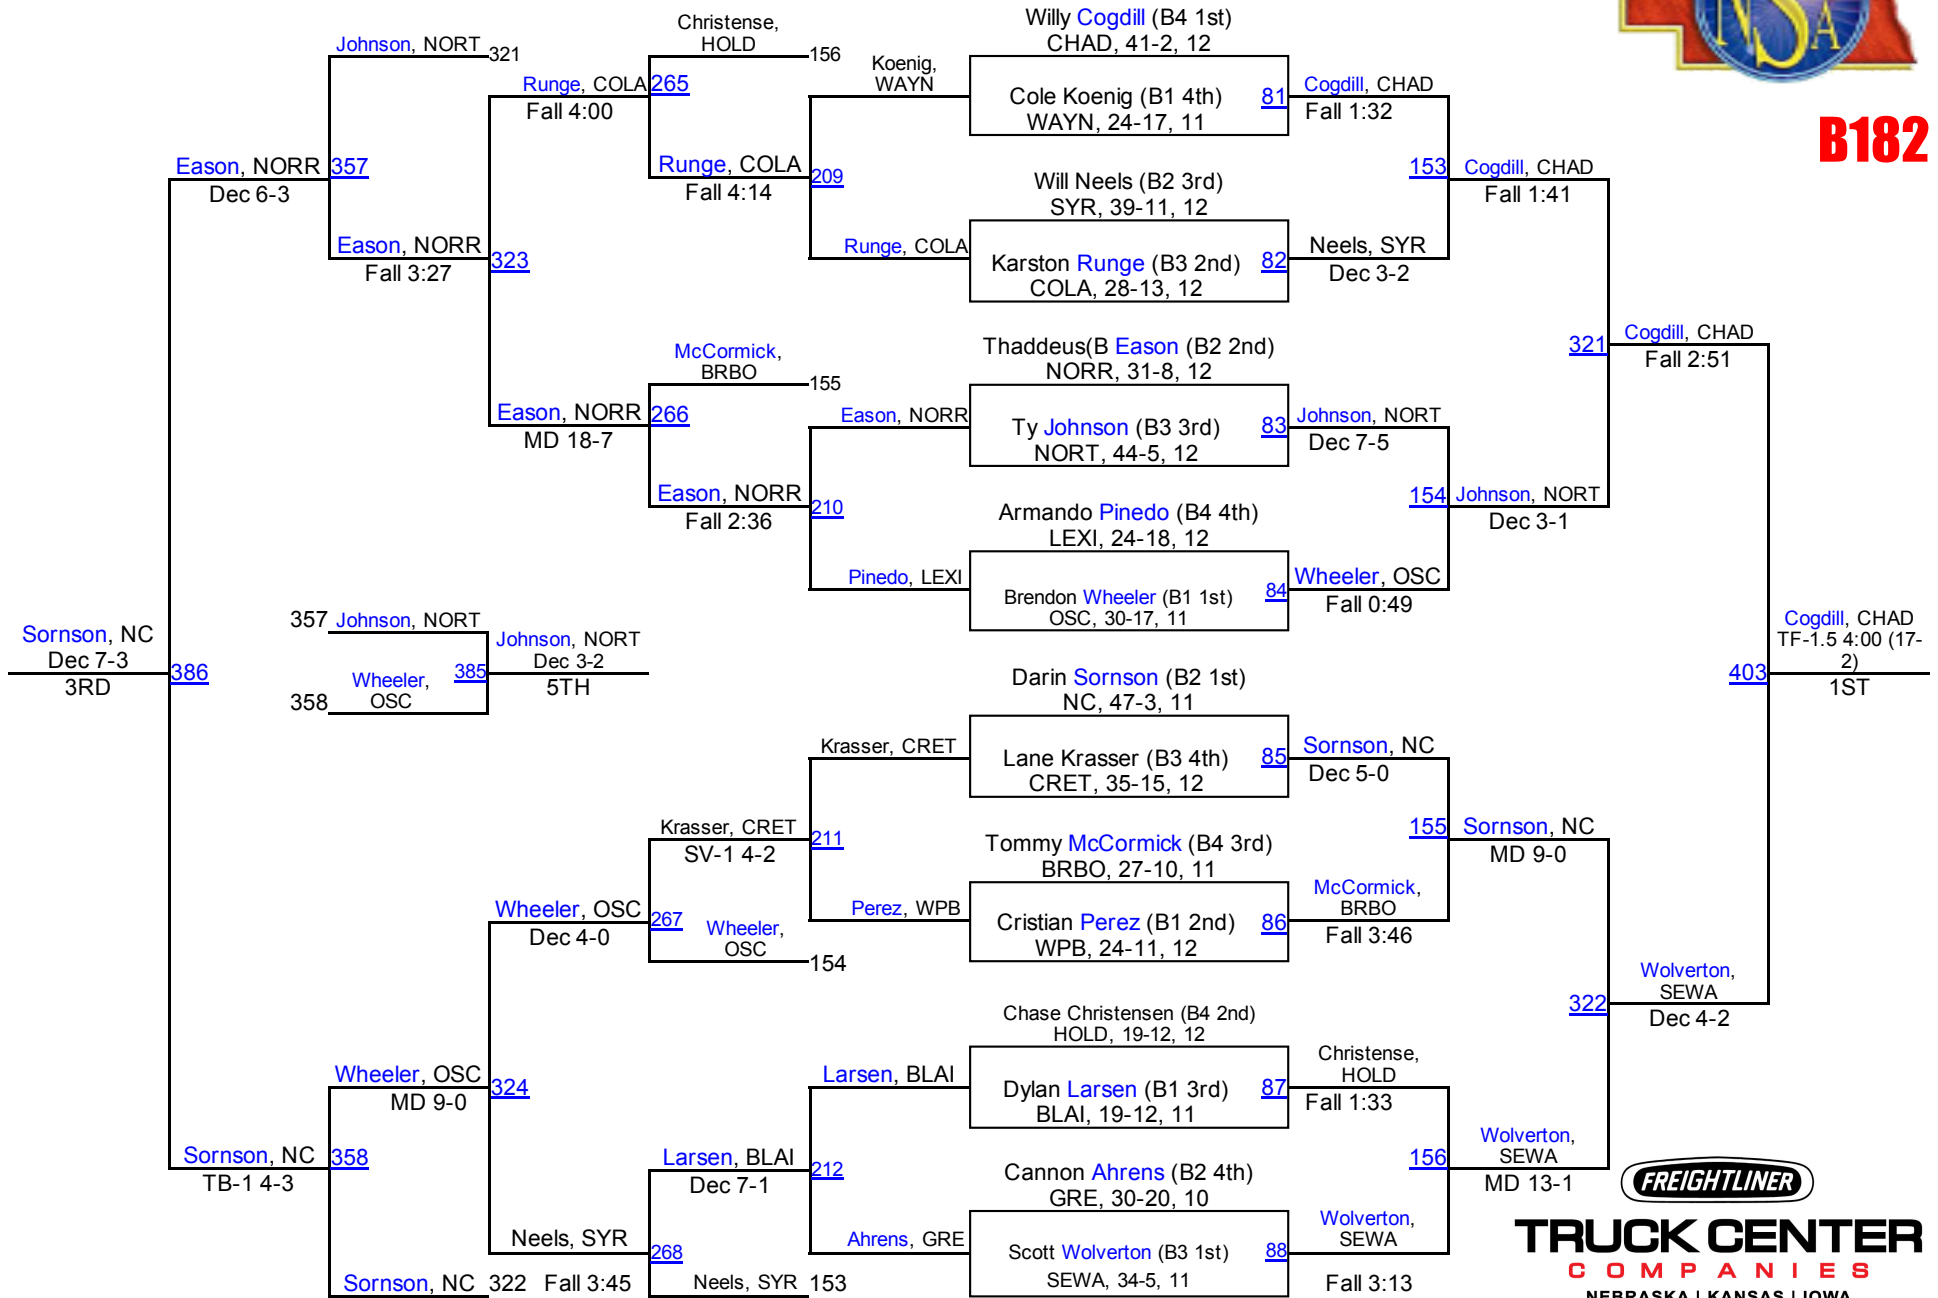

2015 NSAA Championships

B160

TRUCK CENTER
COMPANIES
NEBRASKA | KANSAS | IOWA

2015 NSAA Championships

B170

TRUCK CENTER
COMPANIES
NEBRASKA | KANSAS | IOWA

2015 NSAA Championships

B182