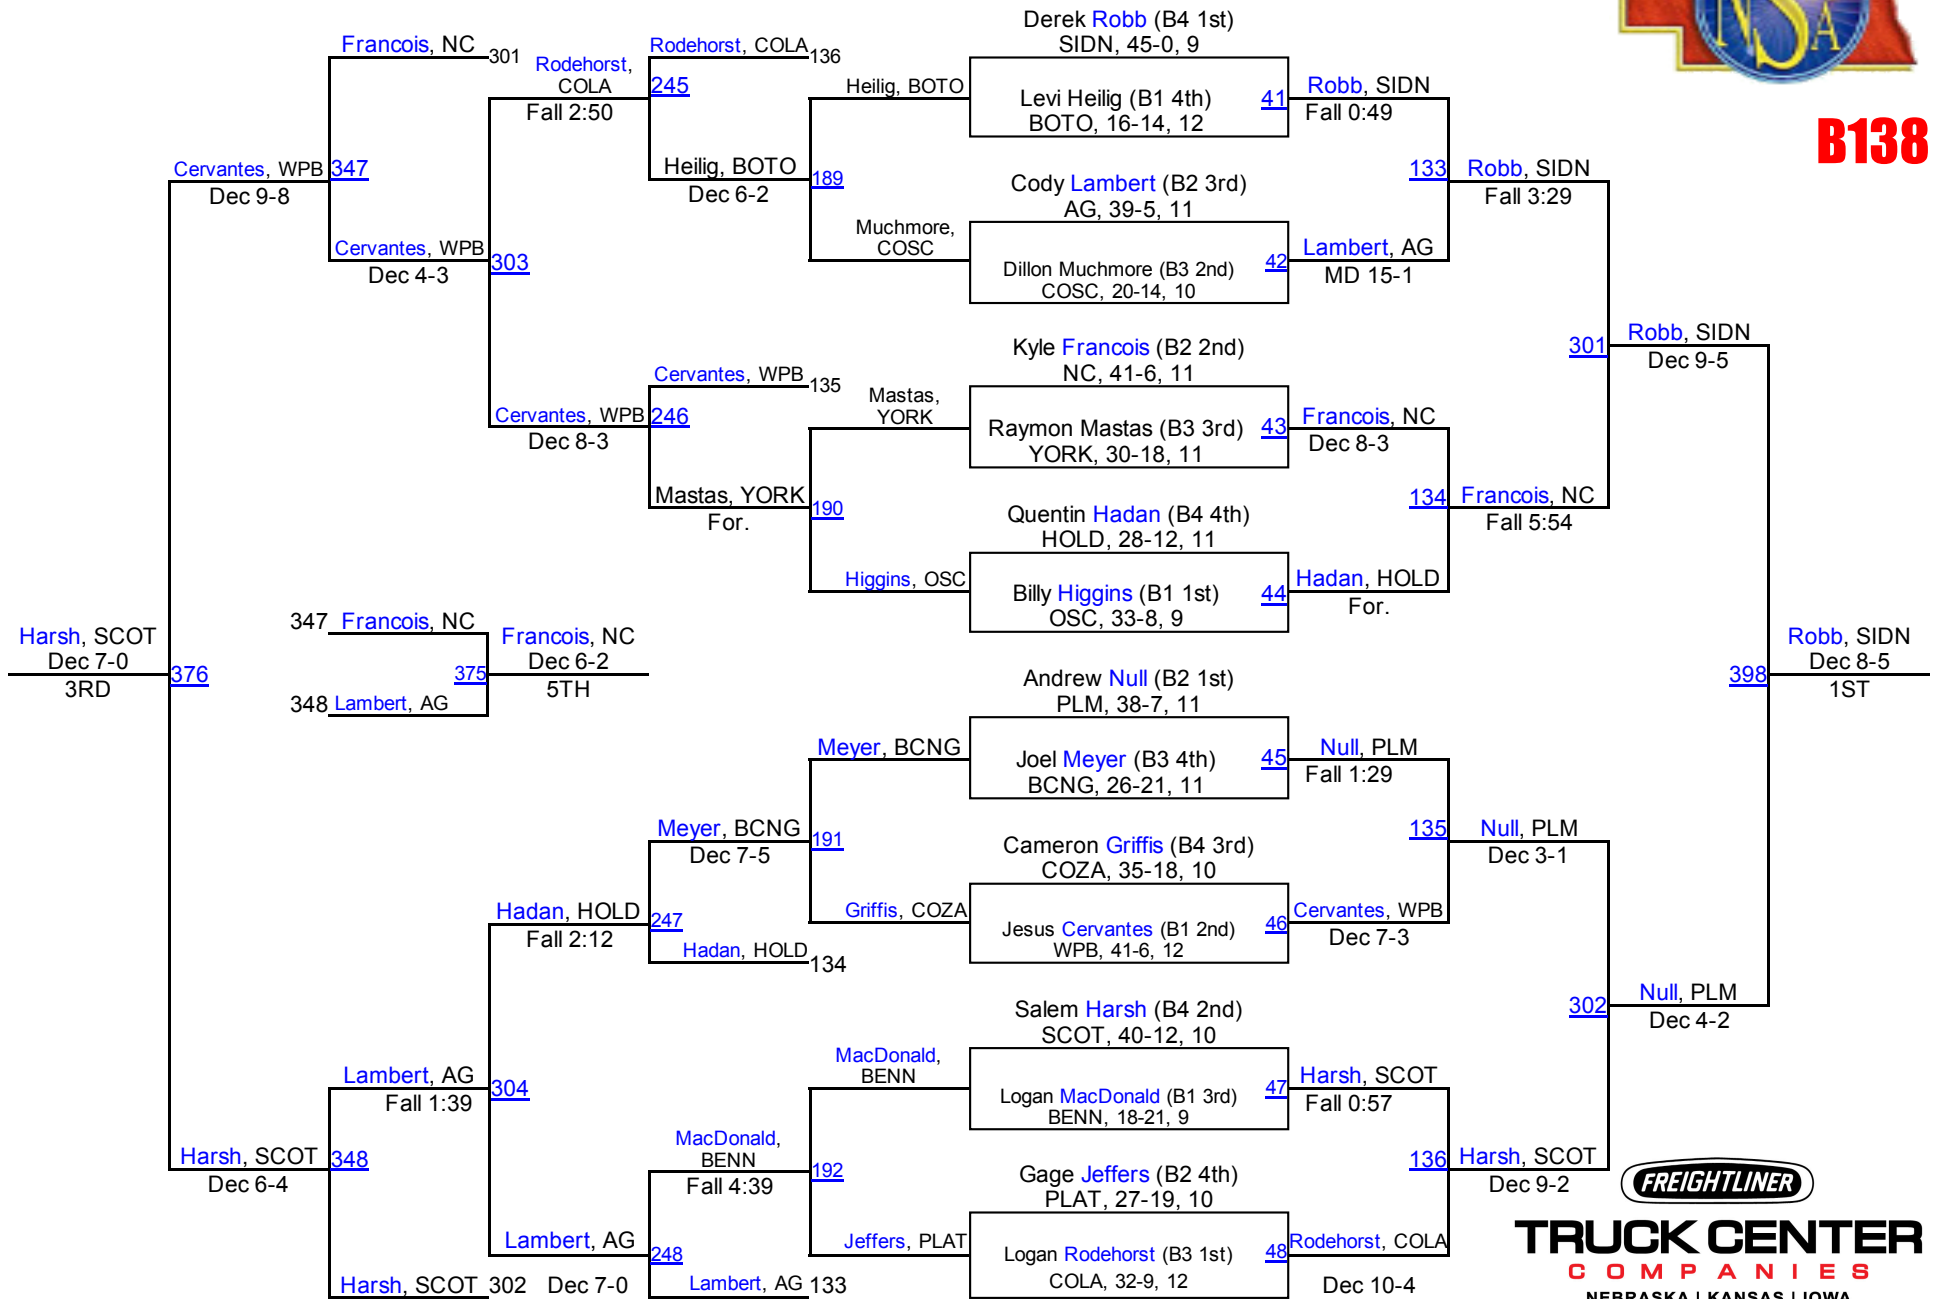

2015 NSAA Championships

B138

TRUCK CENTER
COMPANIES
NEBRASKA | KANSAS | IOWA