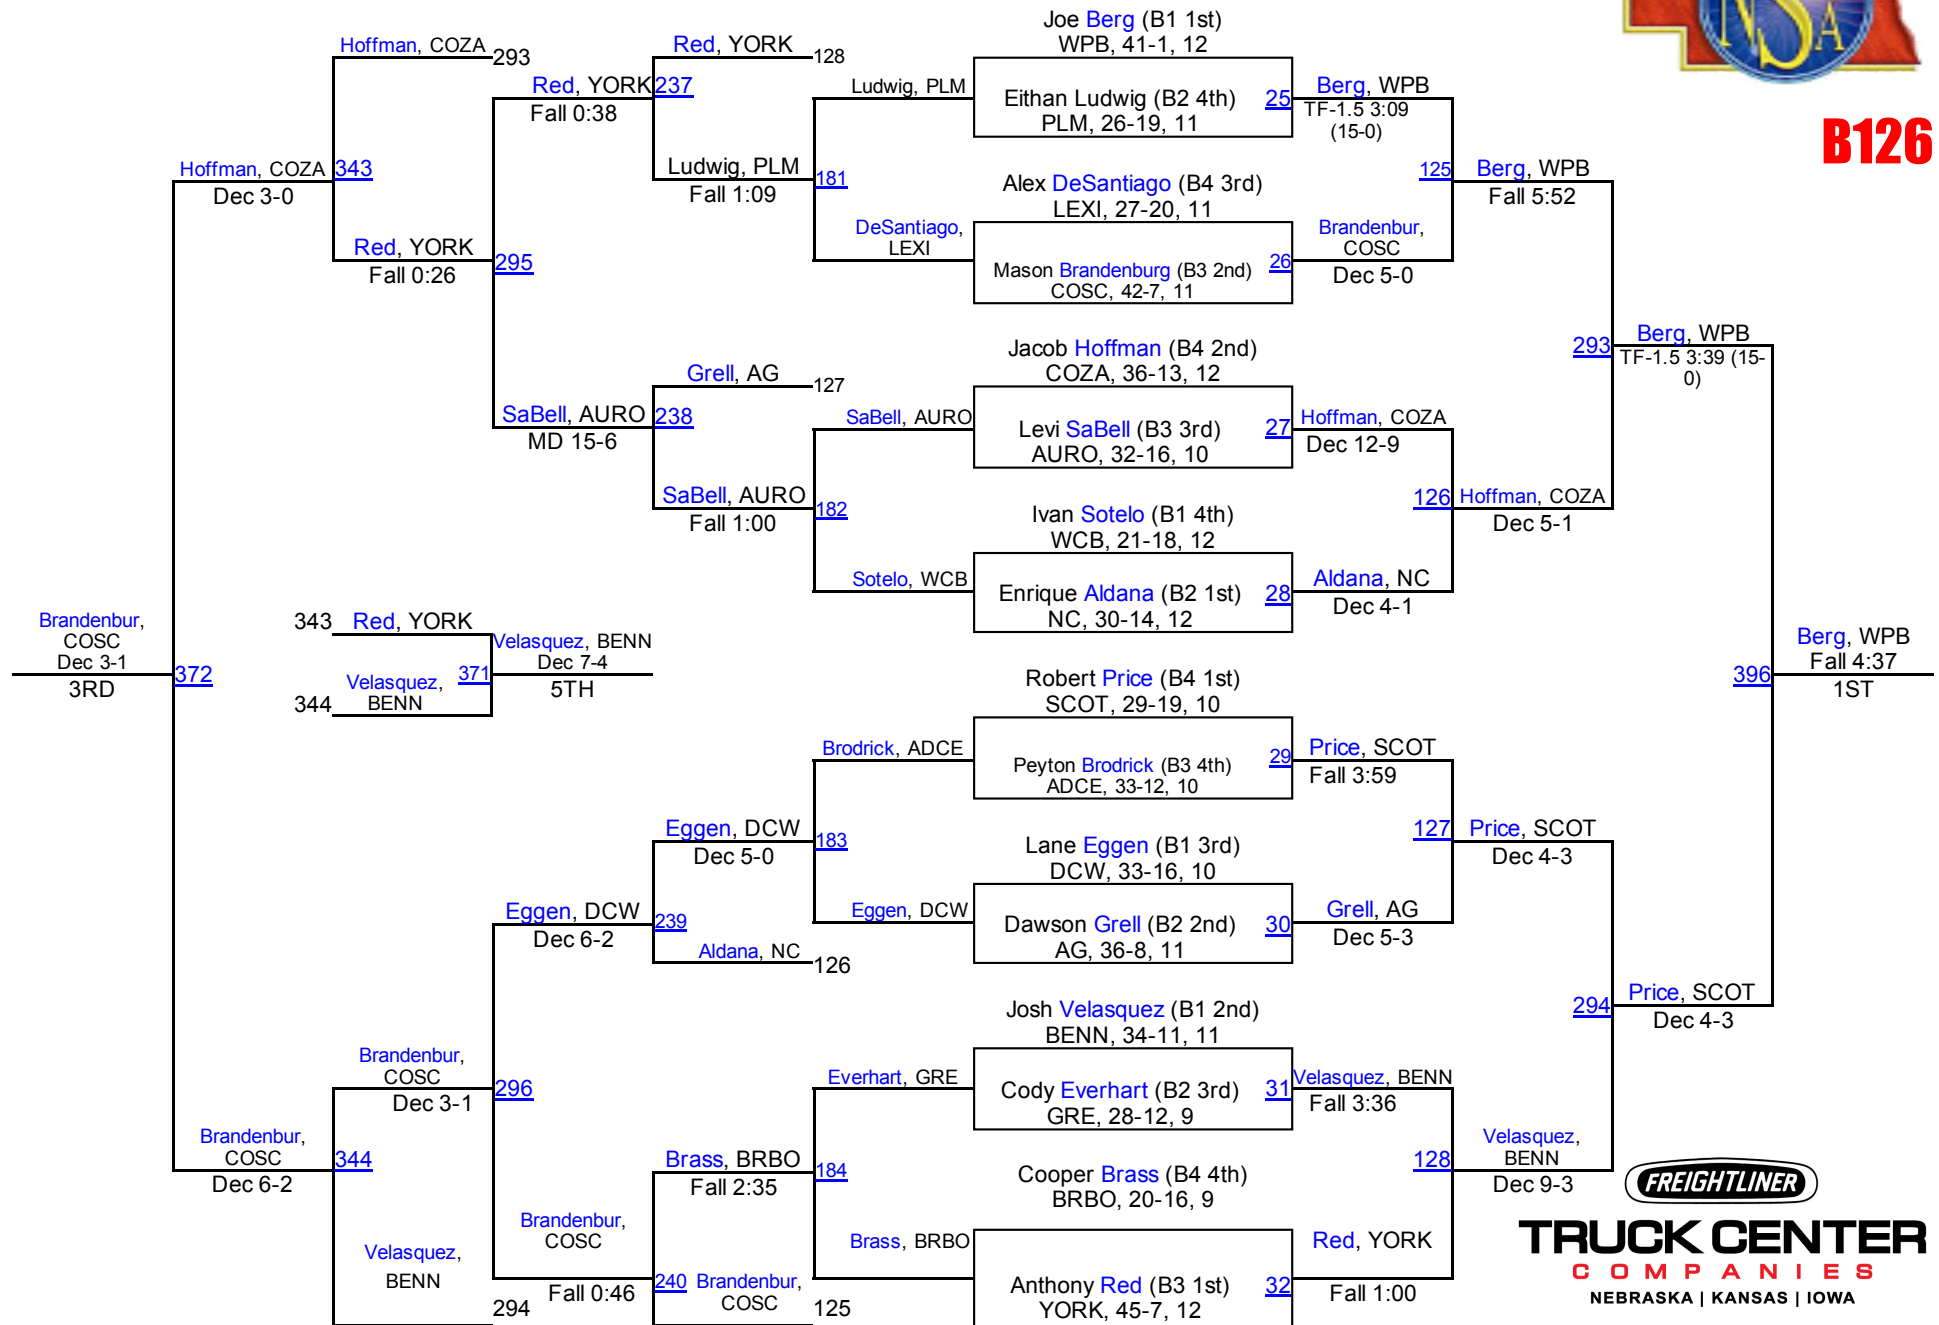

2015 NSAA Championships

B126

TRUCK CENTER
COMPANIES
NEBRASKA | KANSAS | IOWA