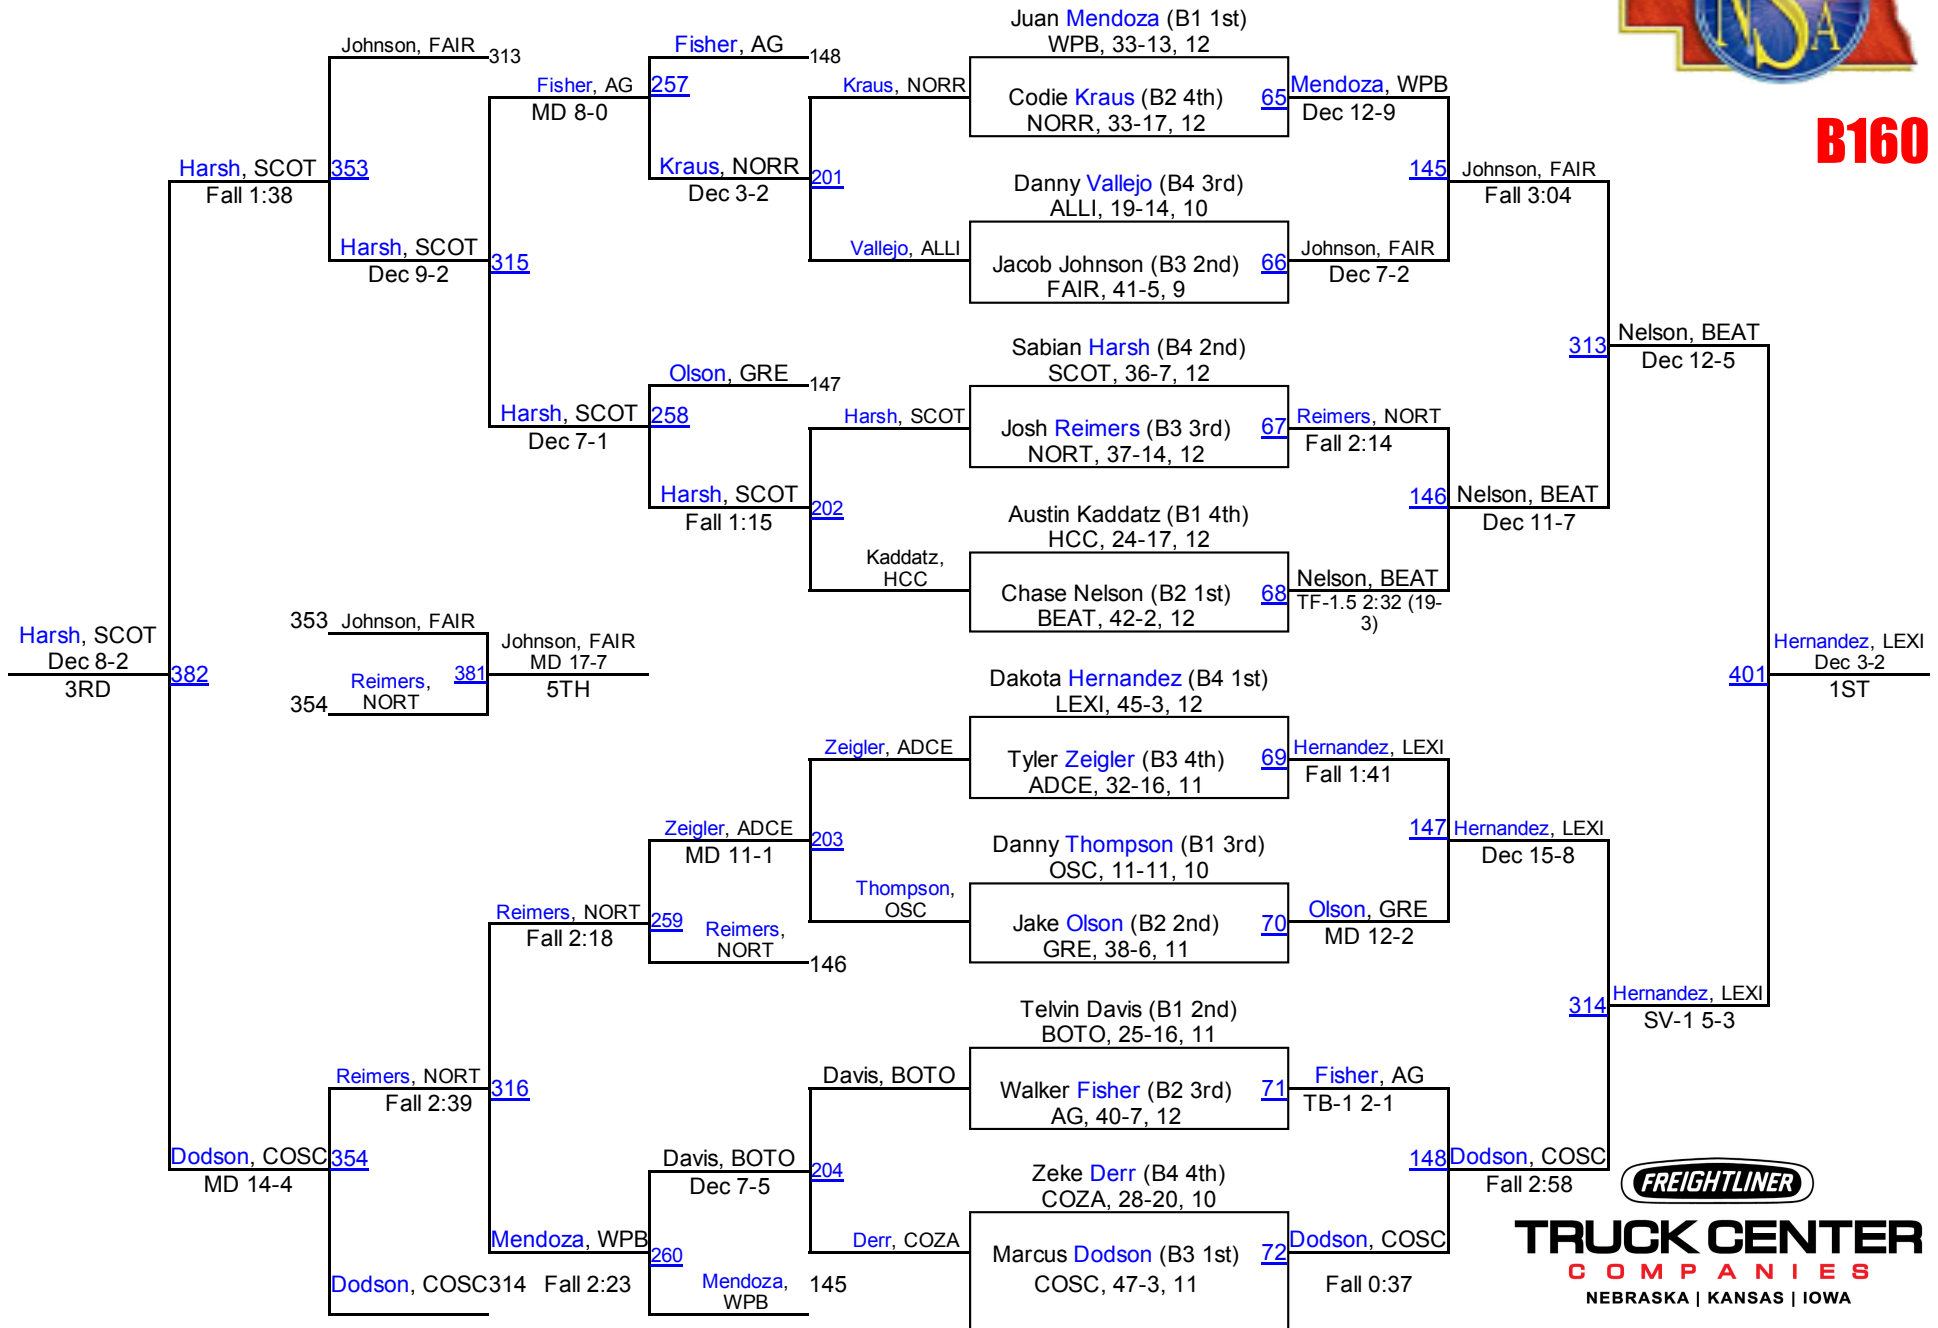

2015 NSAA Championships

B160

TRUCK CENTER
COMPANIES
NEBRASKA | KANSAS | IOWA