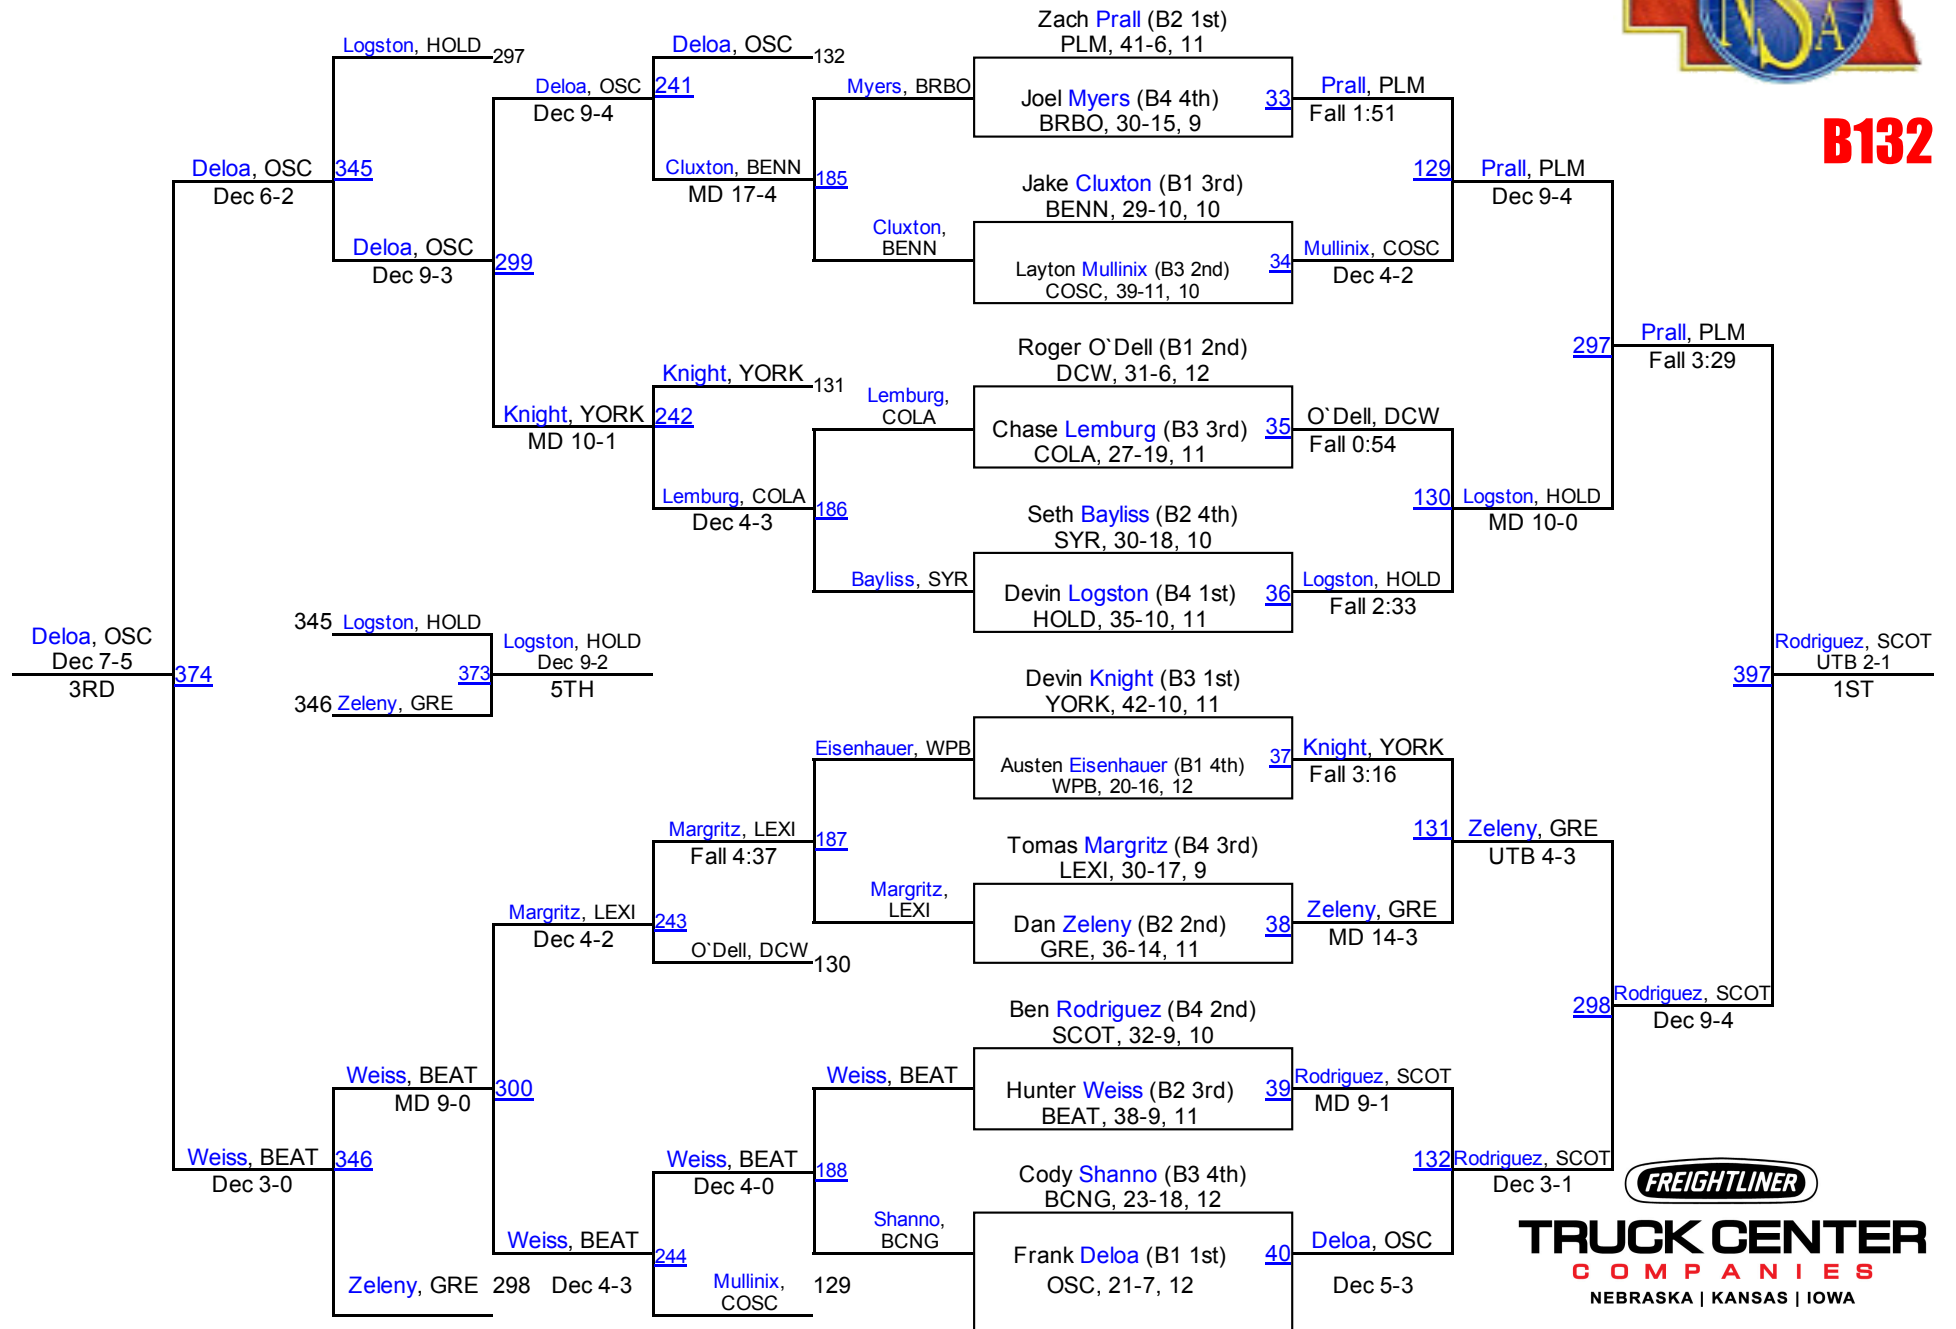

TRUCK CENTER
COMPANIES
NEBRASKA | KANSAS | IOWA

2015 NSAA Championships

B126

TRUCK CENTER
COMPANIES
NEBRASKA | KANSAS | IOWA

2015 NSAA Championships

B132

TRUCK CENTER
COMPANIES
NEBRASKA | KANSAS | IOWA

2015 NSAA Championships