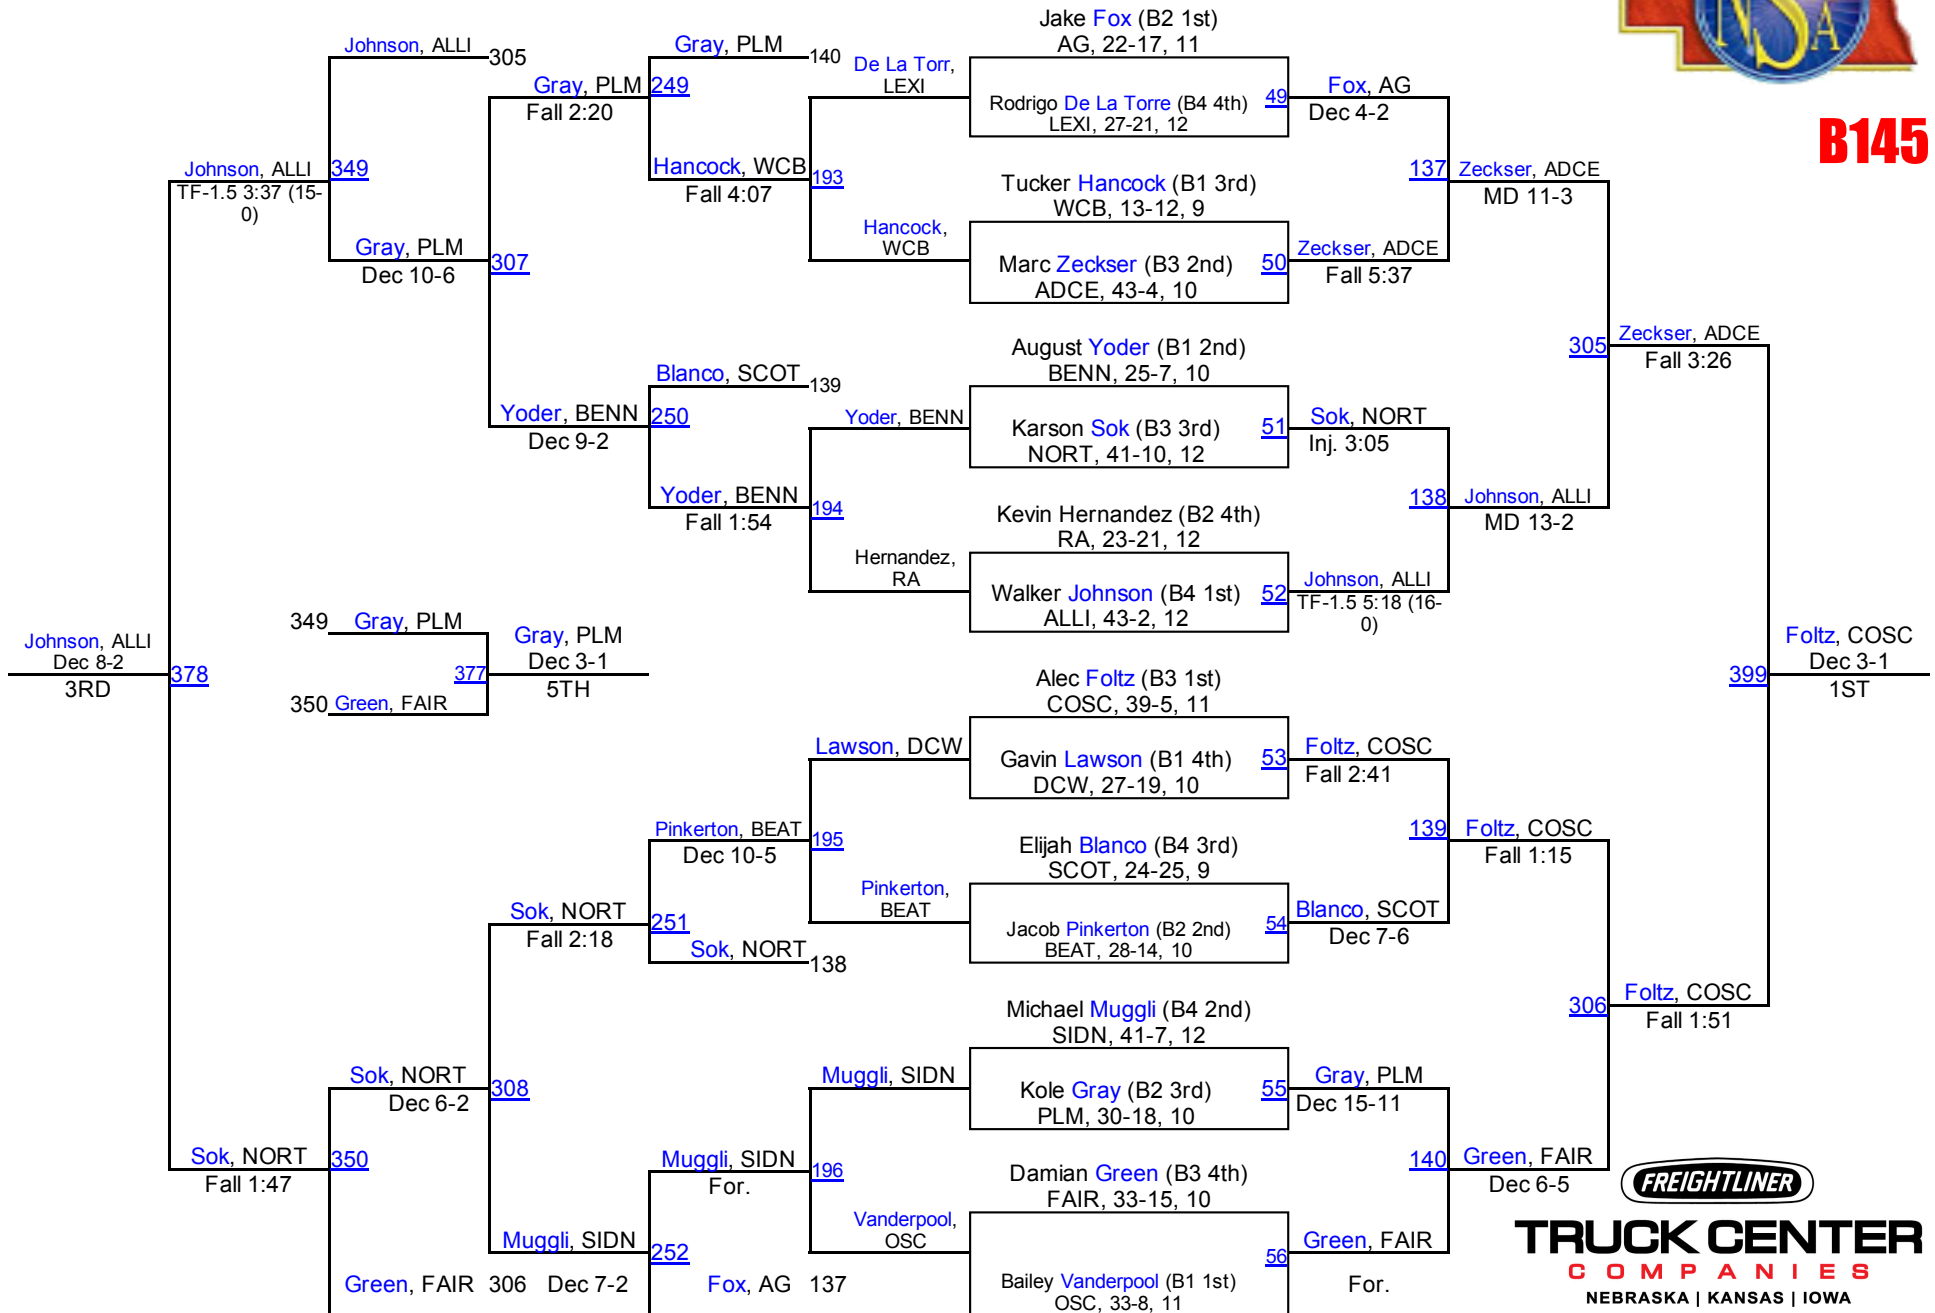

B138

TRUCK CENTER
COMPANIES
NEBRASKA | KANSAS | IOWA

2015 NSAA Championships

B145

TRUCK CENTER
COMPANIES
NEBRASKA | KANSAS | IOWA

2015 NSAA Championships

B152

TRUCK CENTER
COMPANIES
NEBRASKA | KANSAS | IOWA