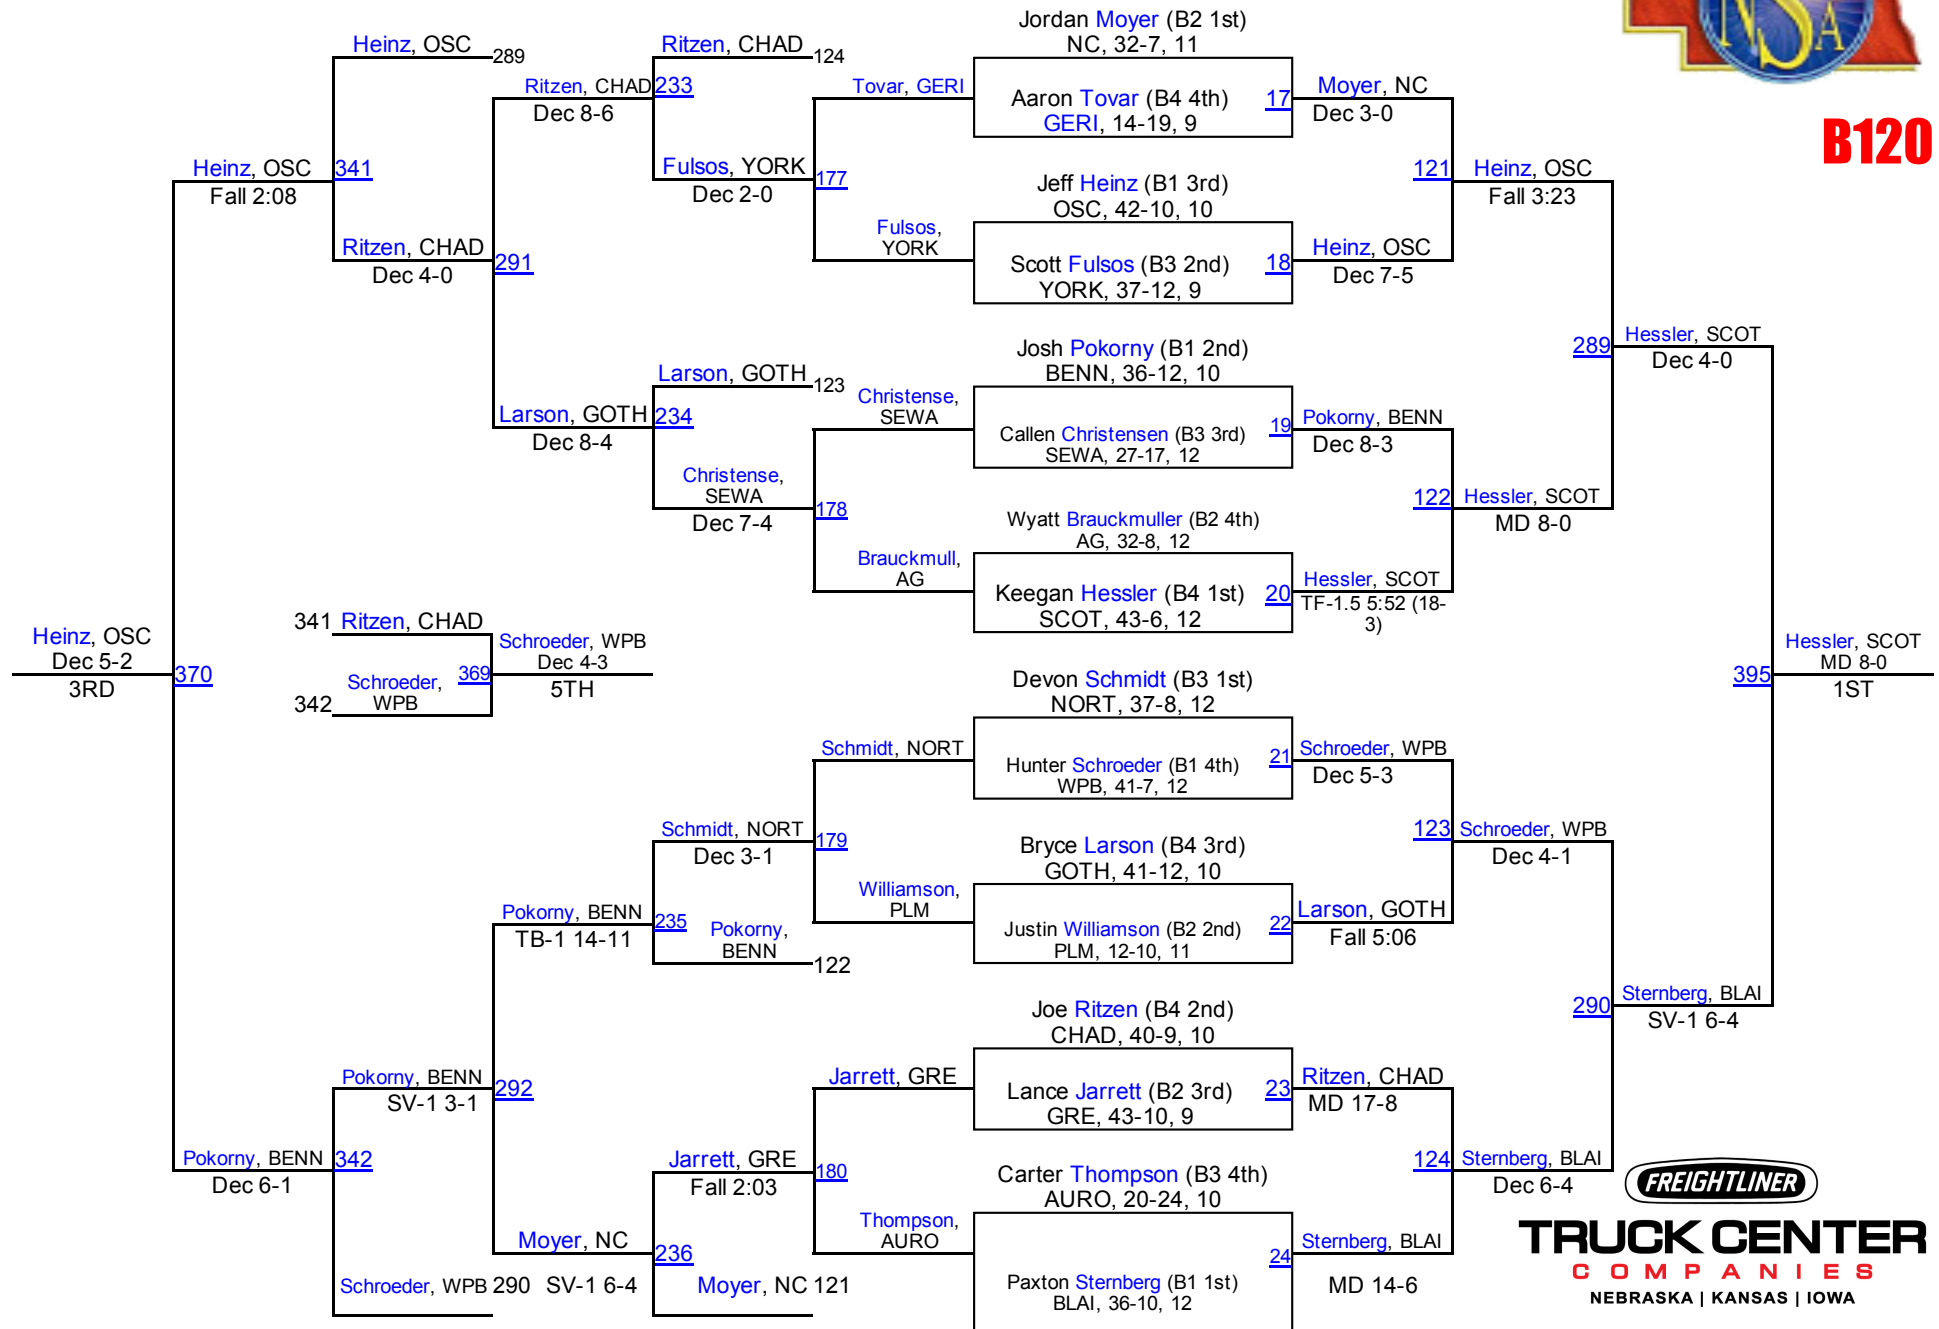

2015 NSAA Wrestling Championships
FINAL Team Scores
Class B

1. Omaha Skutt Catholic	119.0	25. Seward	25.0
2. Scottsbluff	117.5	26. Waverly	24.0
3. Plattsmouth	116.0	27. Boys Town	19.0
4. Ashland-Greenwood	88.0	27. Fairbury	19.0
5. West Point-Beemer	85.0	29. Schuyler	18.0
6. Columbus Scotus	81.0	30. Norris	17.0
6. Gretna	81.0	31. McCook	16.0
6. Syracuse	81.0	32. Columbus Lakeview	15.0
9. Beatrice	76.5	32. Gothenburg	15.0
10. Northwest	62.0	34. Wahoo/Cedar Bluffs	9.0
11. Chadron	56.5	35. Boone Central/NG	7.0
12. Blair	45.0	36. Douglas County West	6.0
13. Lexington	43.0	37. Gering	4.0
14. Adams Central	41.0	37. Milford-Dorchester	4.0
15. Bennington	40.5	39. Hartington Cedar Catholic	2.0
16. York	38.5	39. Wayne	2.0
17. Aurora	38.0	41. Crete	1.0
17. Nebraska City	38.0	42. Mount Michael Benedictine	0.0
19. Holdrege	37.0	42. Platteview	0.0
20. Alliance	36.5	42. Ralston	0.0
21. Sidney	34.0		
22. Broken Bow	31.0		
22. Cozad	31.0		
24. Ogallala	26.0		

2015 NSAA Championships

B106

TRUCK CENTER
COMPANIES
NEBRASKA | KANSAS | IOWA

2015 NSAA Championships

B113

TRUCK CENTER COMPANIES
NEBRASKA | KANSAS | IOWA

2015 NSAA Championships

B120