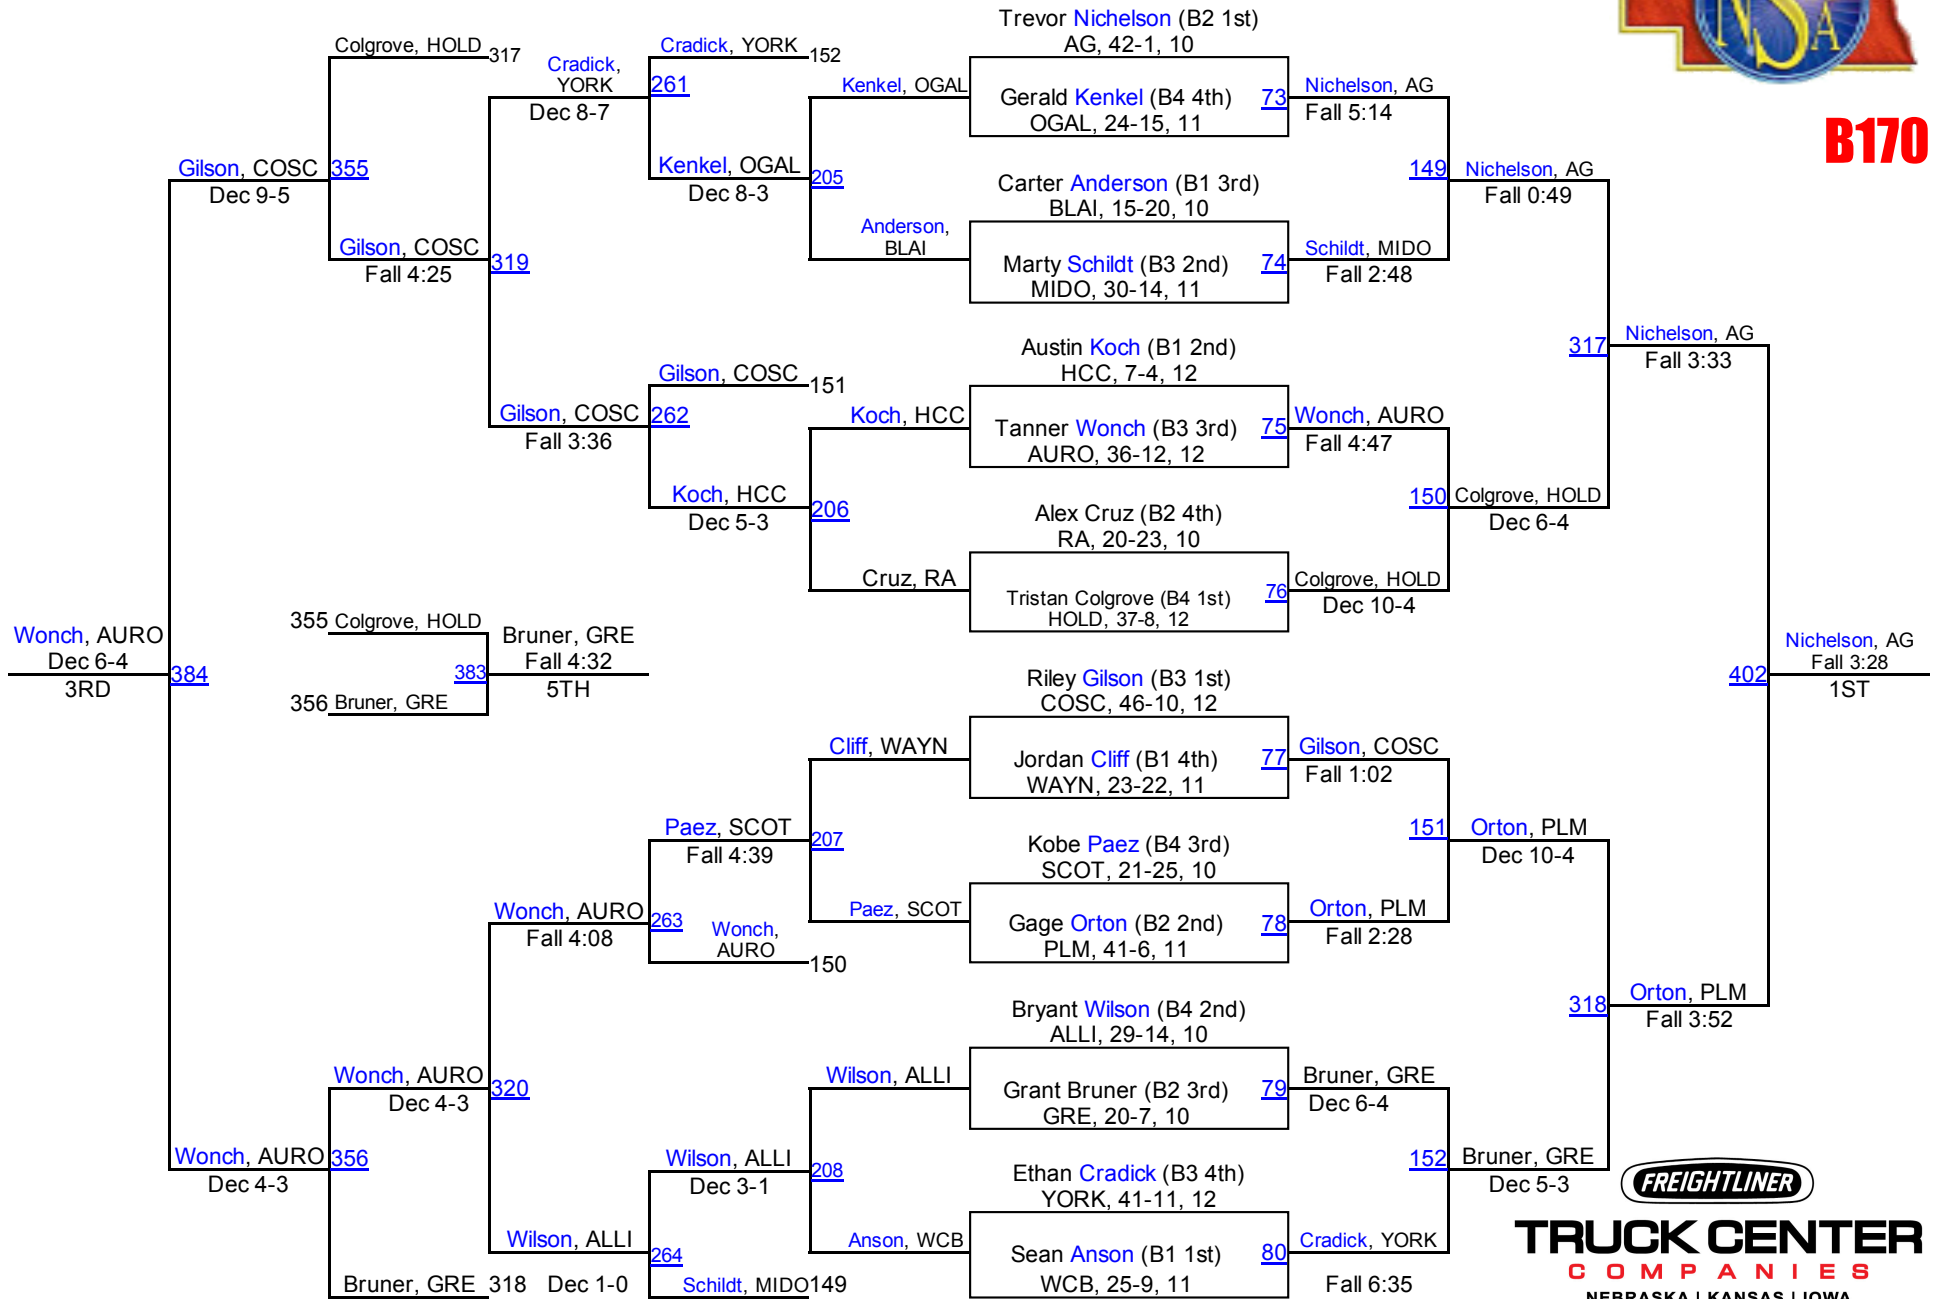

2015 NSAA Championships

B160

TRUCK CENTER
COMPANIES
NEBRASKA | KANSAS | IOWA

2015 NSAA Championships

B170

TRUCK CENTER
COMPANIES
NEBRASKA | KANSAS | IOWA

2015 NSAA Championships

B182