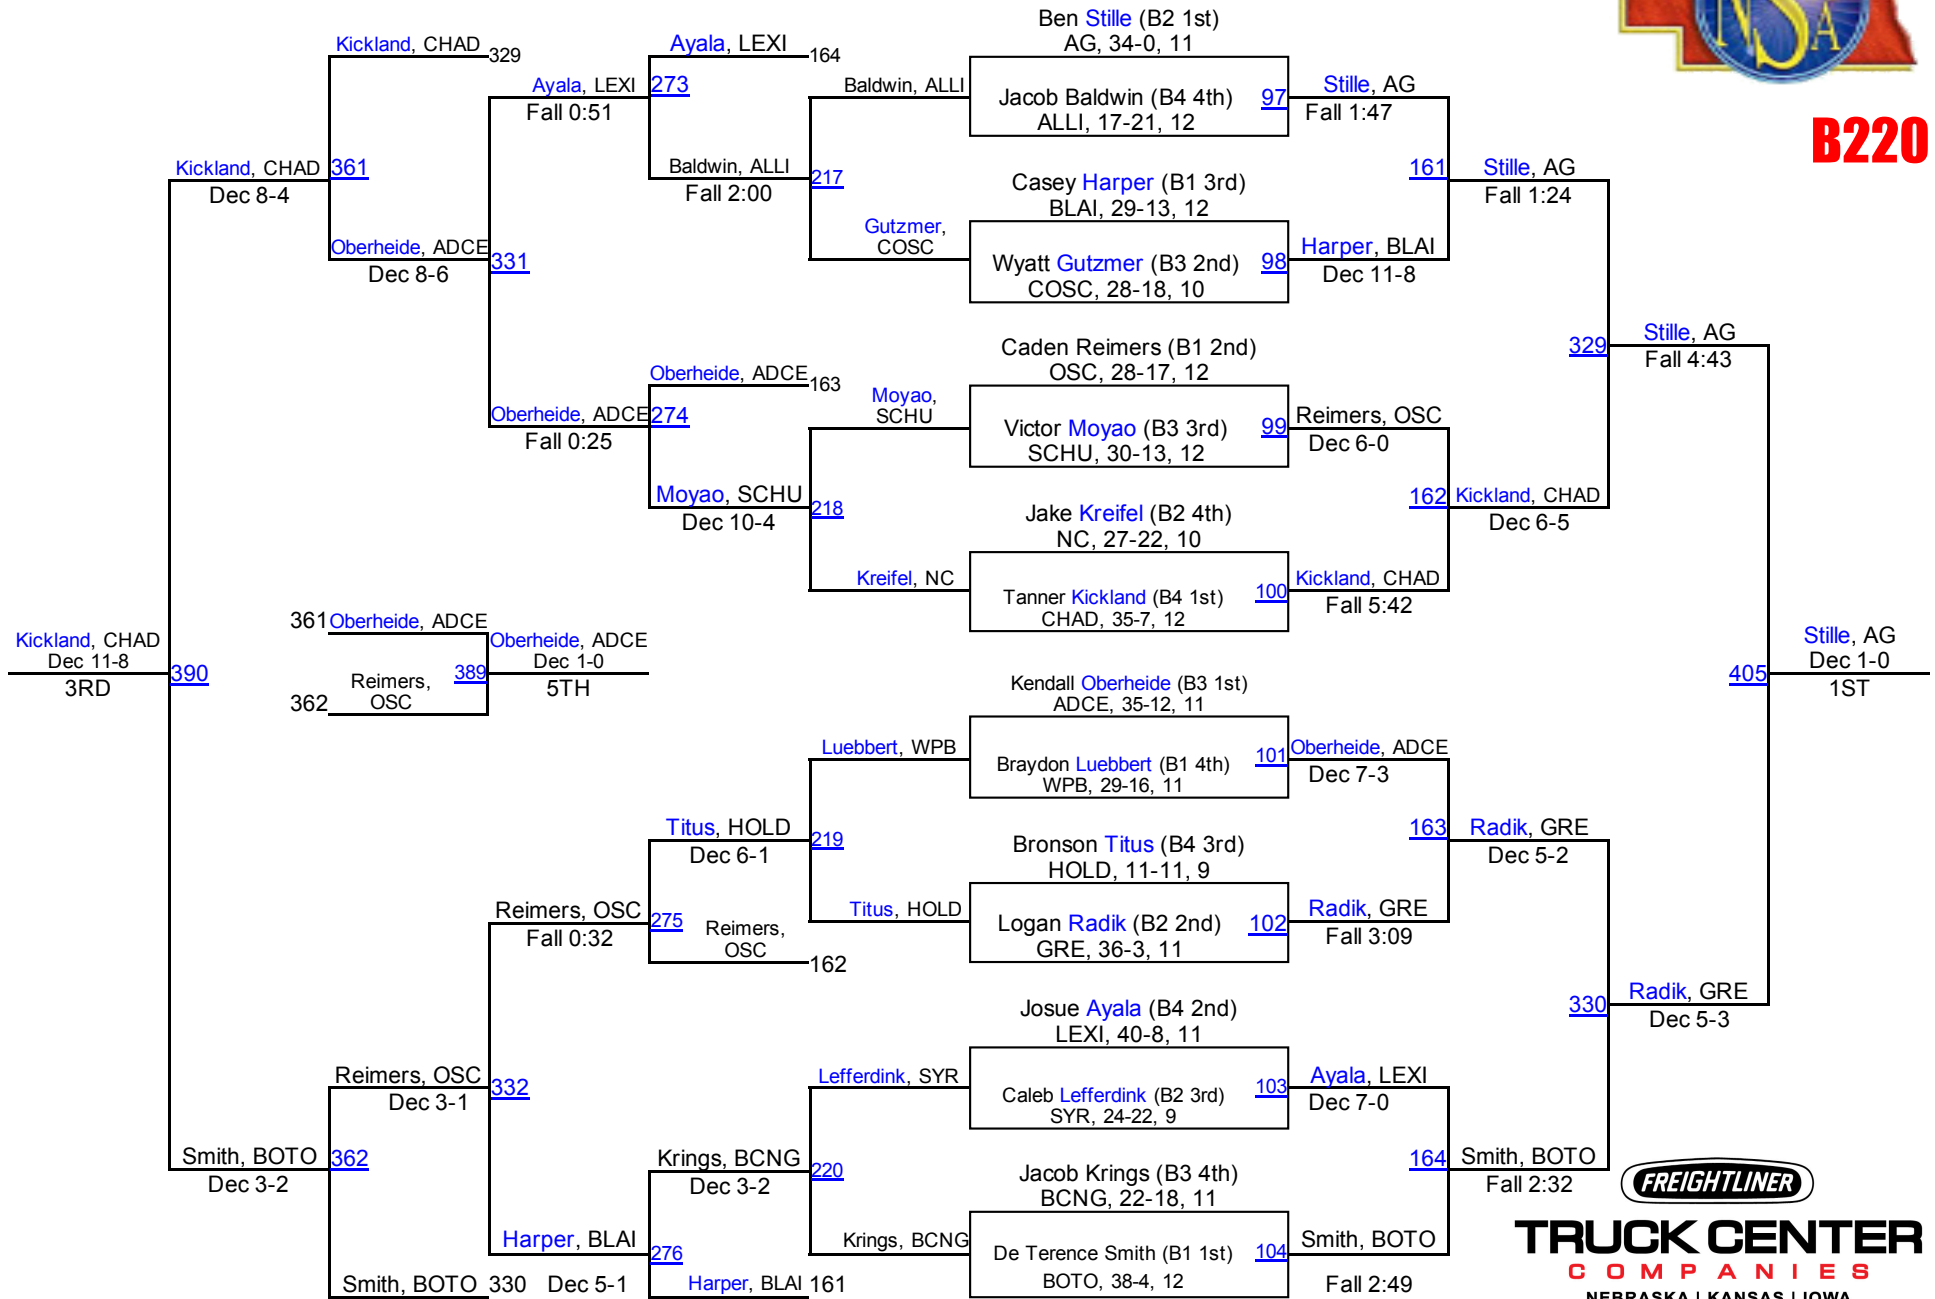

2015 NSAA Championships

B220

TRUCK CENTER
COMPANIES
NEBRASKA | KANSAS | IOWA