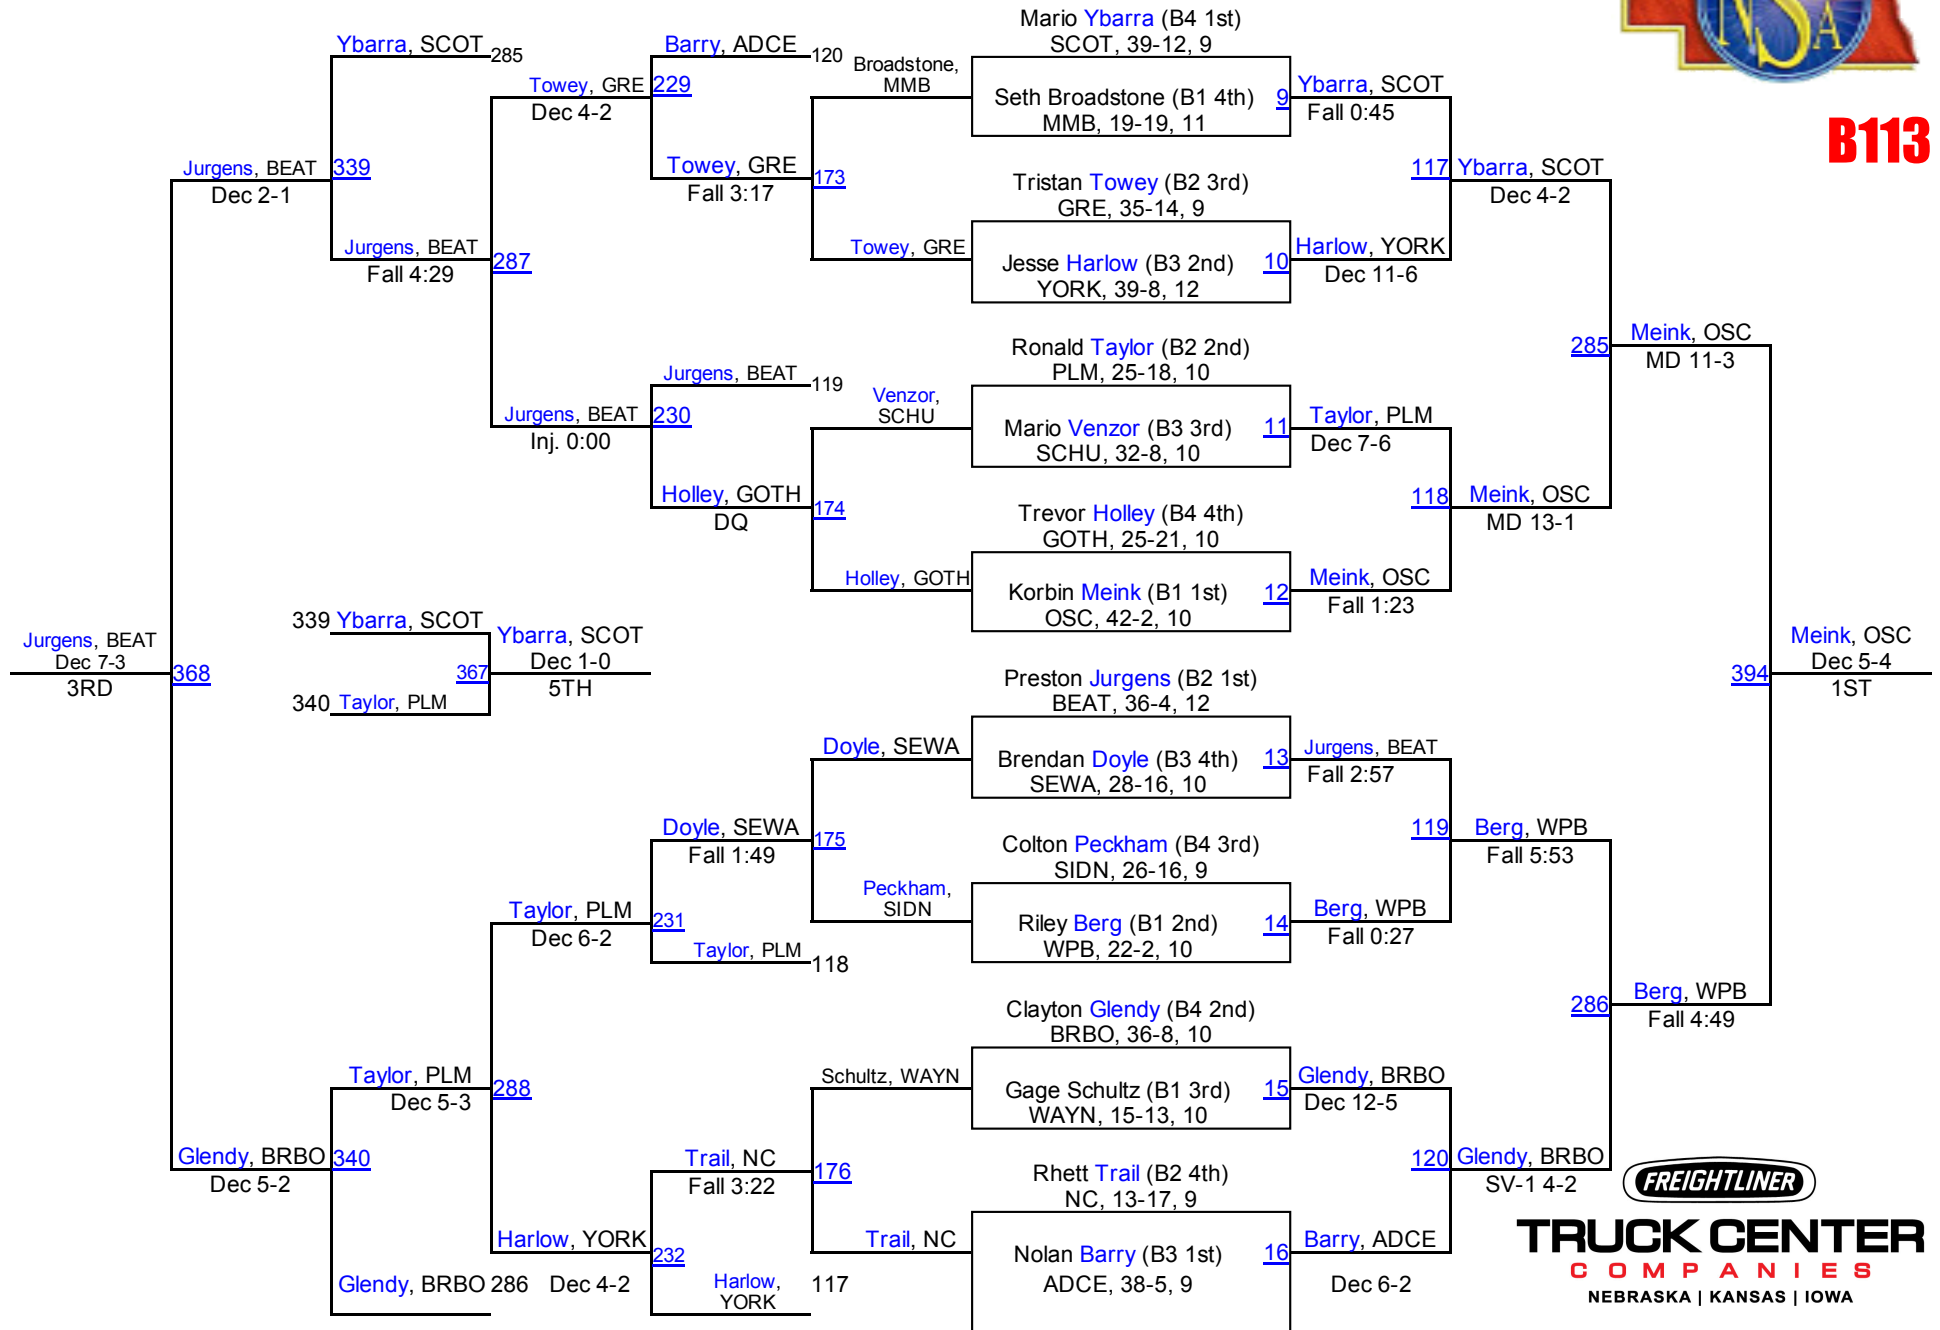

2015 NSAA Wrestling Championships
FINAL Team Scores
Class B

1. Omaha Skutt Catholic	119.0	25. Seward	25.0
2. Scottsbluff	117.5	26. Waverly	24.0
3. Plattsmouth	116.0	27. Boys Town	19.0
4. Ashland-Greenwood	88.0	27. Fairbury	19.0
5. West Point-Beemer	85.0	29. Schuyler	18.0
6. Columbus Scotus	81.0	30. Norris	17.0
6. Gretna	81.0	31. McCook	16.0
6. Syracuse	81.0	32. Columbus Lakeview	15.0
9. Beatrice	76.5	32. Gothenburg	15.0
10. Northwest	62.0	34. Wahoo/Cedar Bluffs	9.0
11. Chadron	56.5	35. Boone Central/NG	7.0
12. Blair	45.0	36. Douglas County West	6.0
13. Lexington	43.0	37. Gering	4.0
14. Adams Central	41.0	37. Milford-Dorchester	4.0
15. Bennington	40.5	39. Hartington Cedar Catholic	2.0
16. York	38.5	39. Wayne	2.0
17. Aurora	38.0	41. Crete	1.0
17. Nebraska City	38.0	42. Mount Michael Benedictine	0.0
19. Holdrege	37.0	42. Platteview	0.0
20. Alliance	36.5	42. Ralston	0.0
21. Sidney	34.0		
22. Broken Bow	31.0		
22. Cozad	31.0		
24. Ogallala	26.0		

2015 NSAA Championships

B106

TRUCK CENTER
COMPANIES
NEBRASKA | KANSAS | IOWA

2015 NSAA Championships

B113

TRUCK CENTER COMPANIES
NEBRASKA | KANSAS | IOWA

2015 NSAA Championships

B120