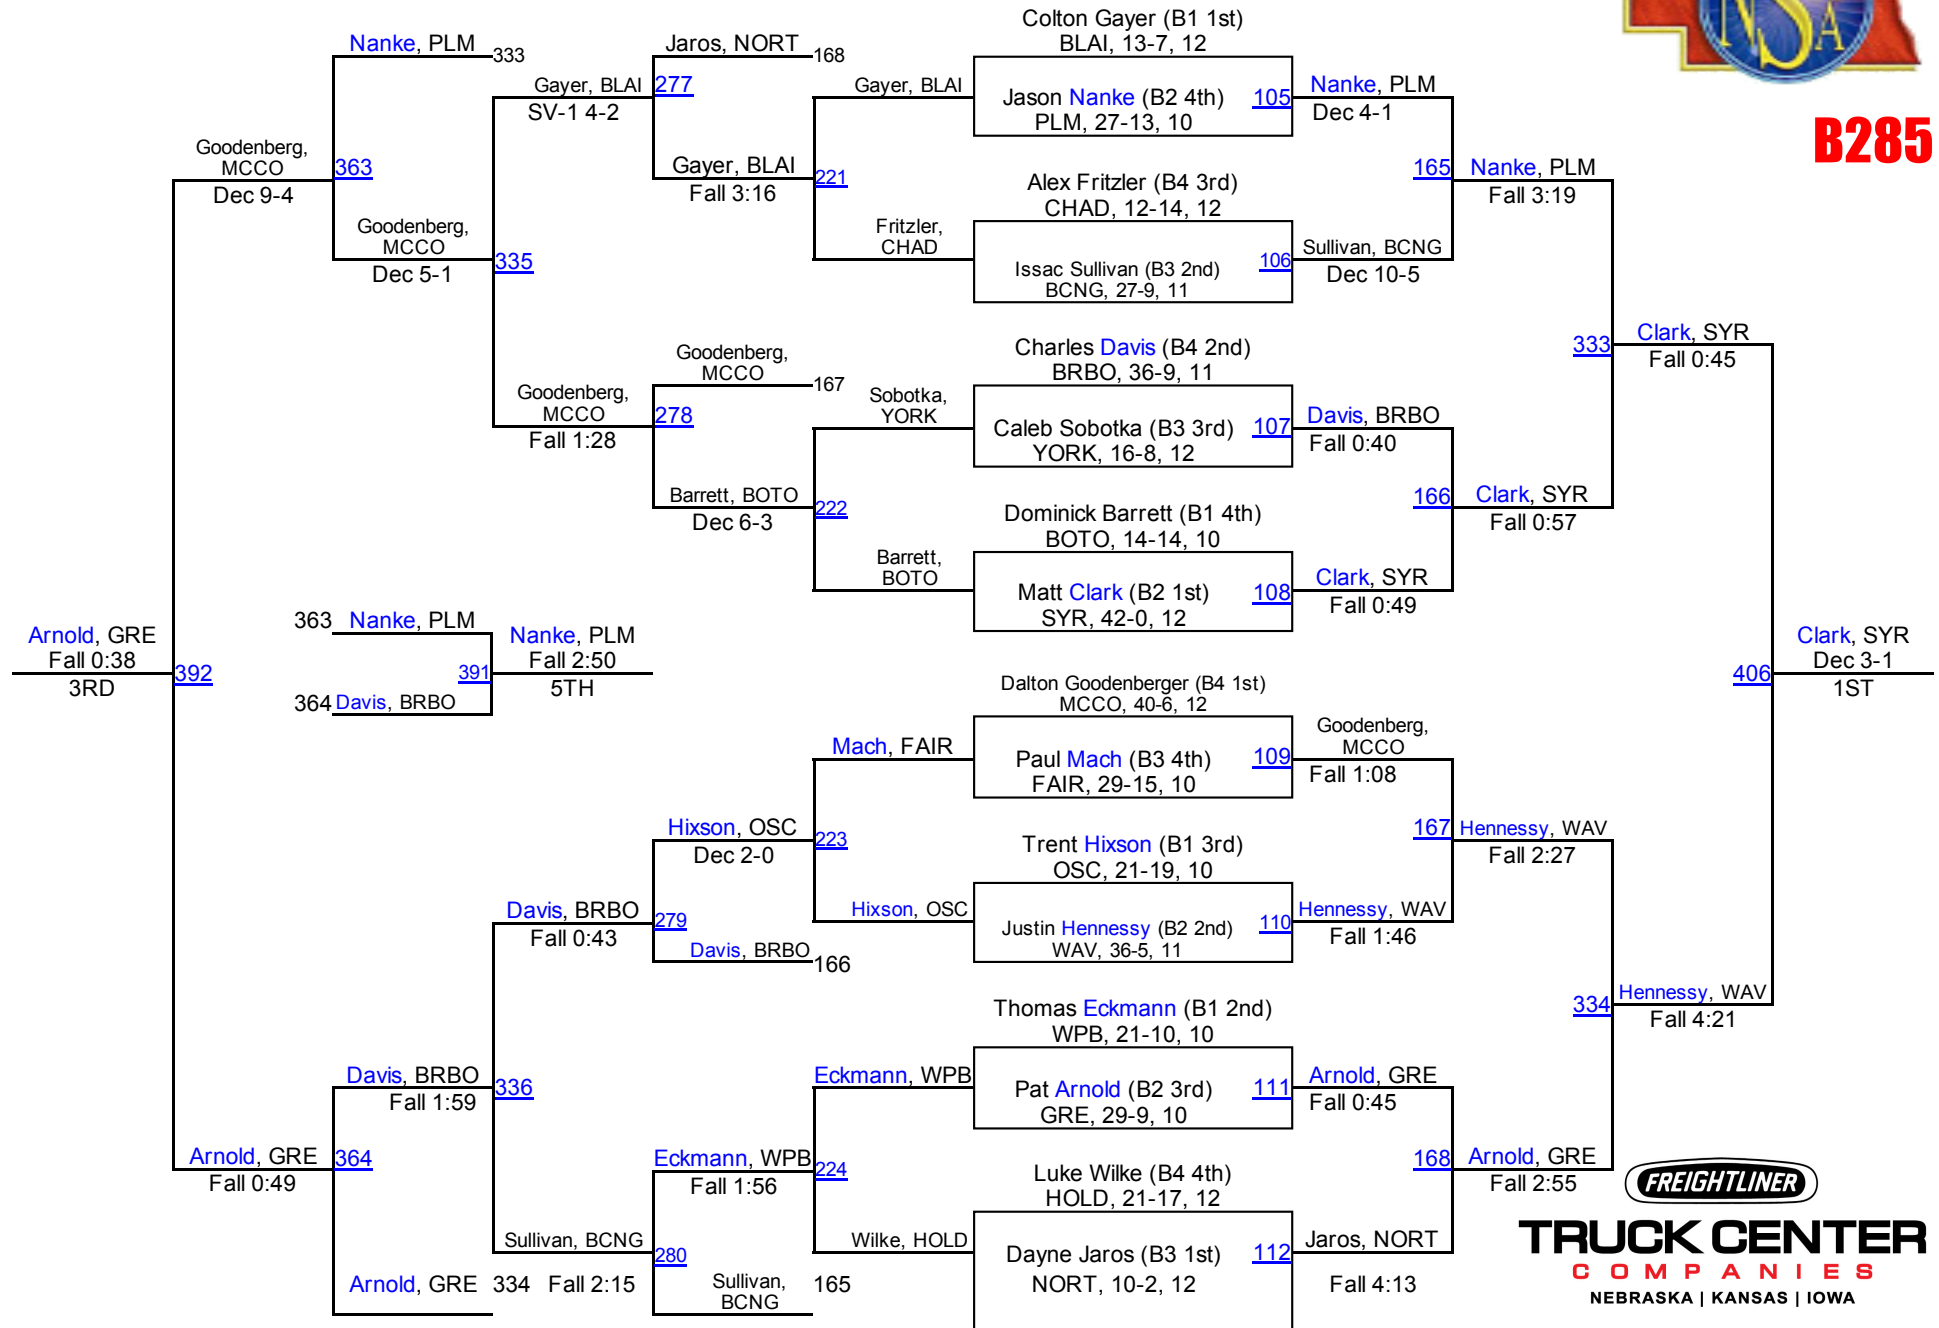

TRUCK CENTER
COMPANIES
NEBRASKA | KANSAS | IOWA

2015 NSAA Championships

B220

TRUCK CENTER
COMPANIES
NEBRASKA | KANSAS | IOWA

2015 NSAA Championships

B285

TRUCK CENTER
 COMPANIES
 NEBRASKA | KANSAS | IOWA