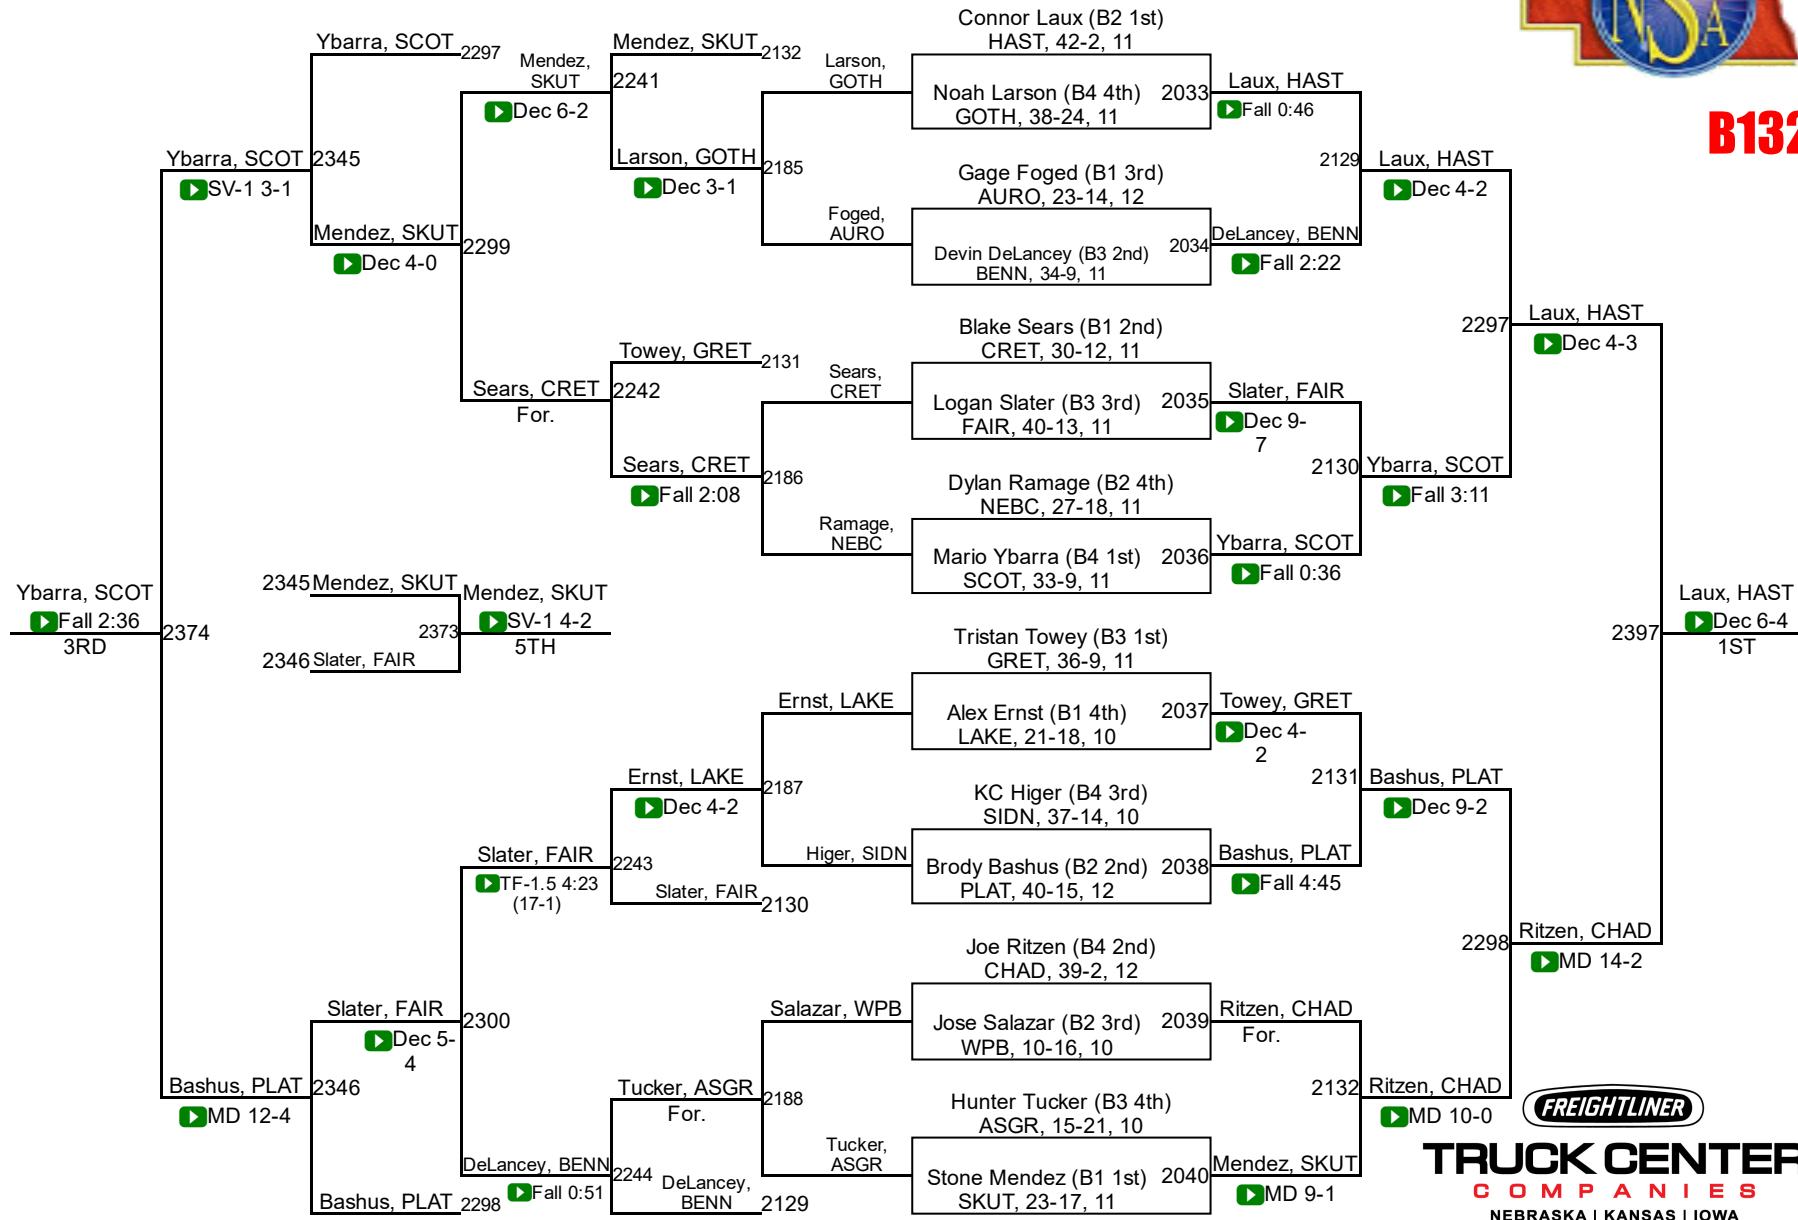

2017 NSAA Championships

B106

2017 NSAA Championships

B113

TRUCK CENTER
COMPANIES
NEBRASKA | KANSAS | IOWA

2017 NSAA Championships

B120

2017 NSAA Championships

B126

2017 NSAA Championships

B132

TRUCK CENTER COMPANIES
NEBRASKA | KANSAS | IOWA

2017 NSAA Championships

B145

TRUCK CENTER
COMPANIES
 NEBRASKA | KANSAS | IOWA

2017 NSAA Championships