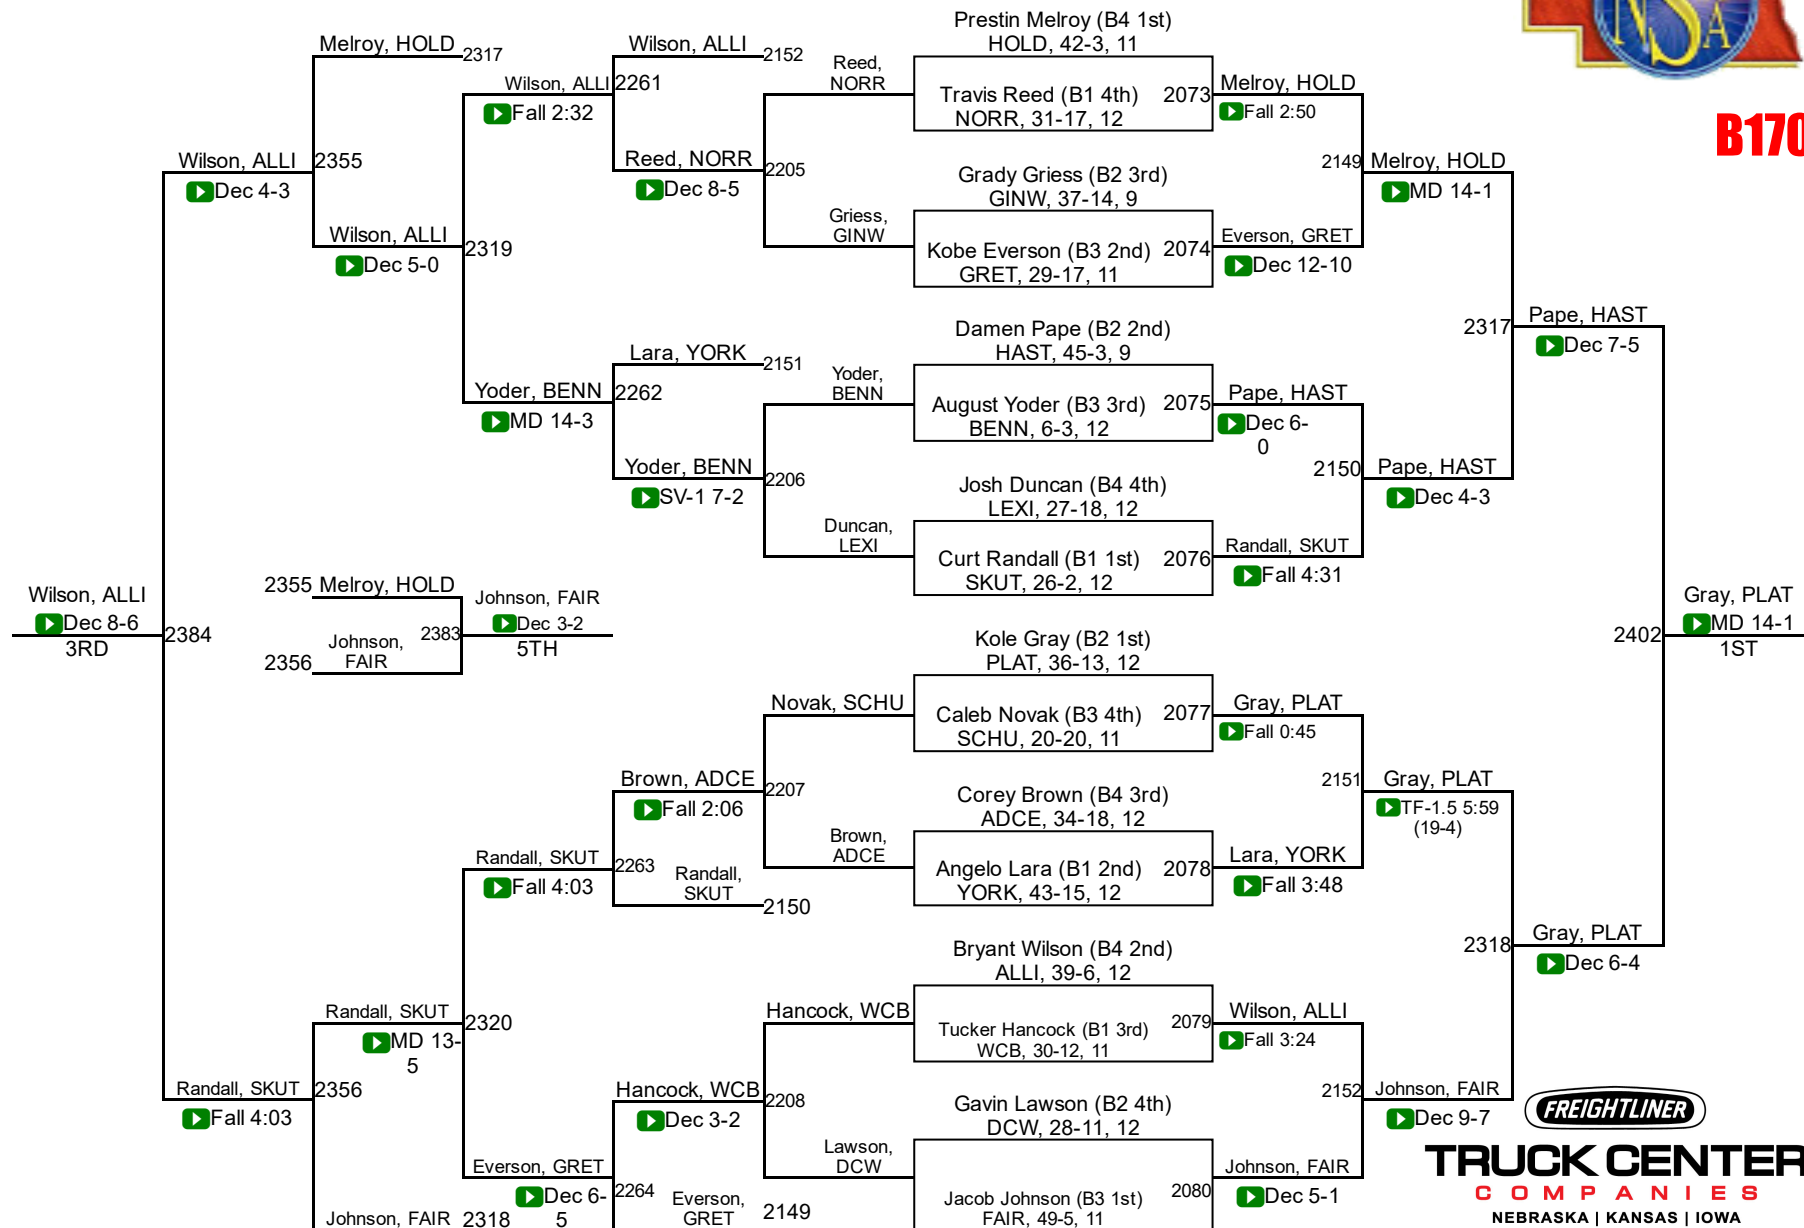

B152

2017 NSAA Championships

B160

TRUCK CENTER COMPANIES
NEBRASKA | KANSAS | IOWA

2017 NSAA Championships

B170

TRUCK CENTER COMPANIES
NEBRASKA | KANSAS | IOWA

2017 NSAA Championships