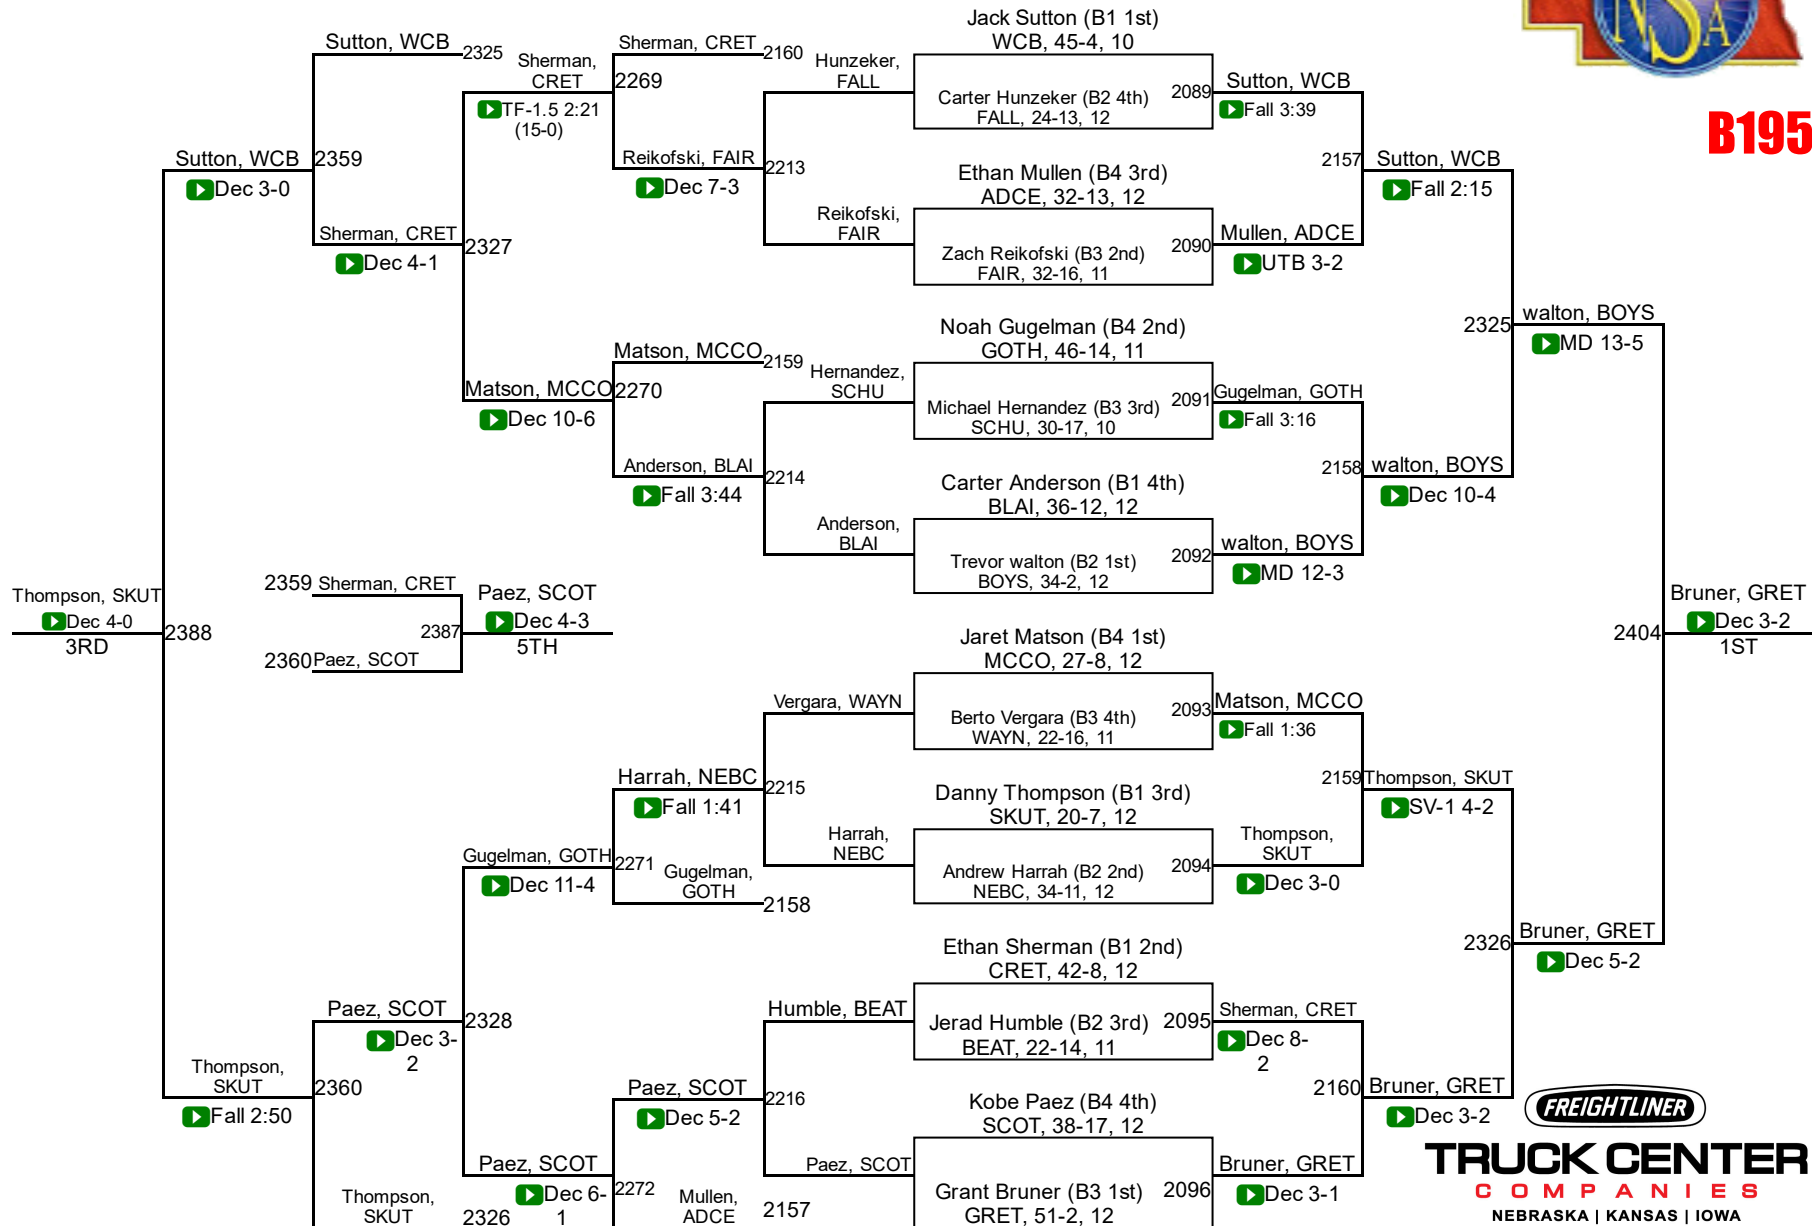

2017 NSAA Championships

B195