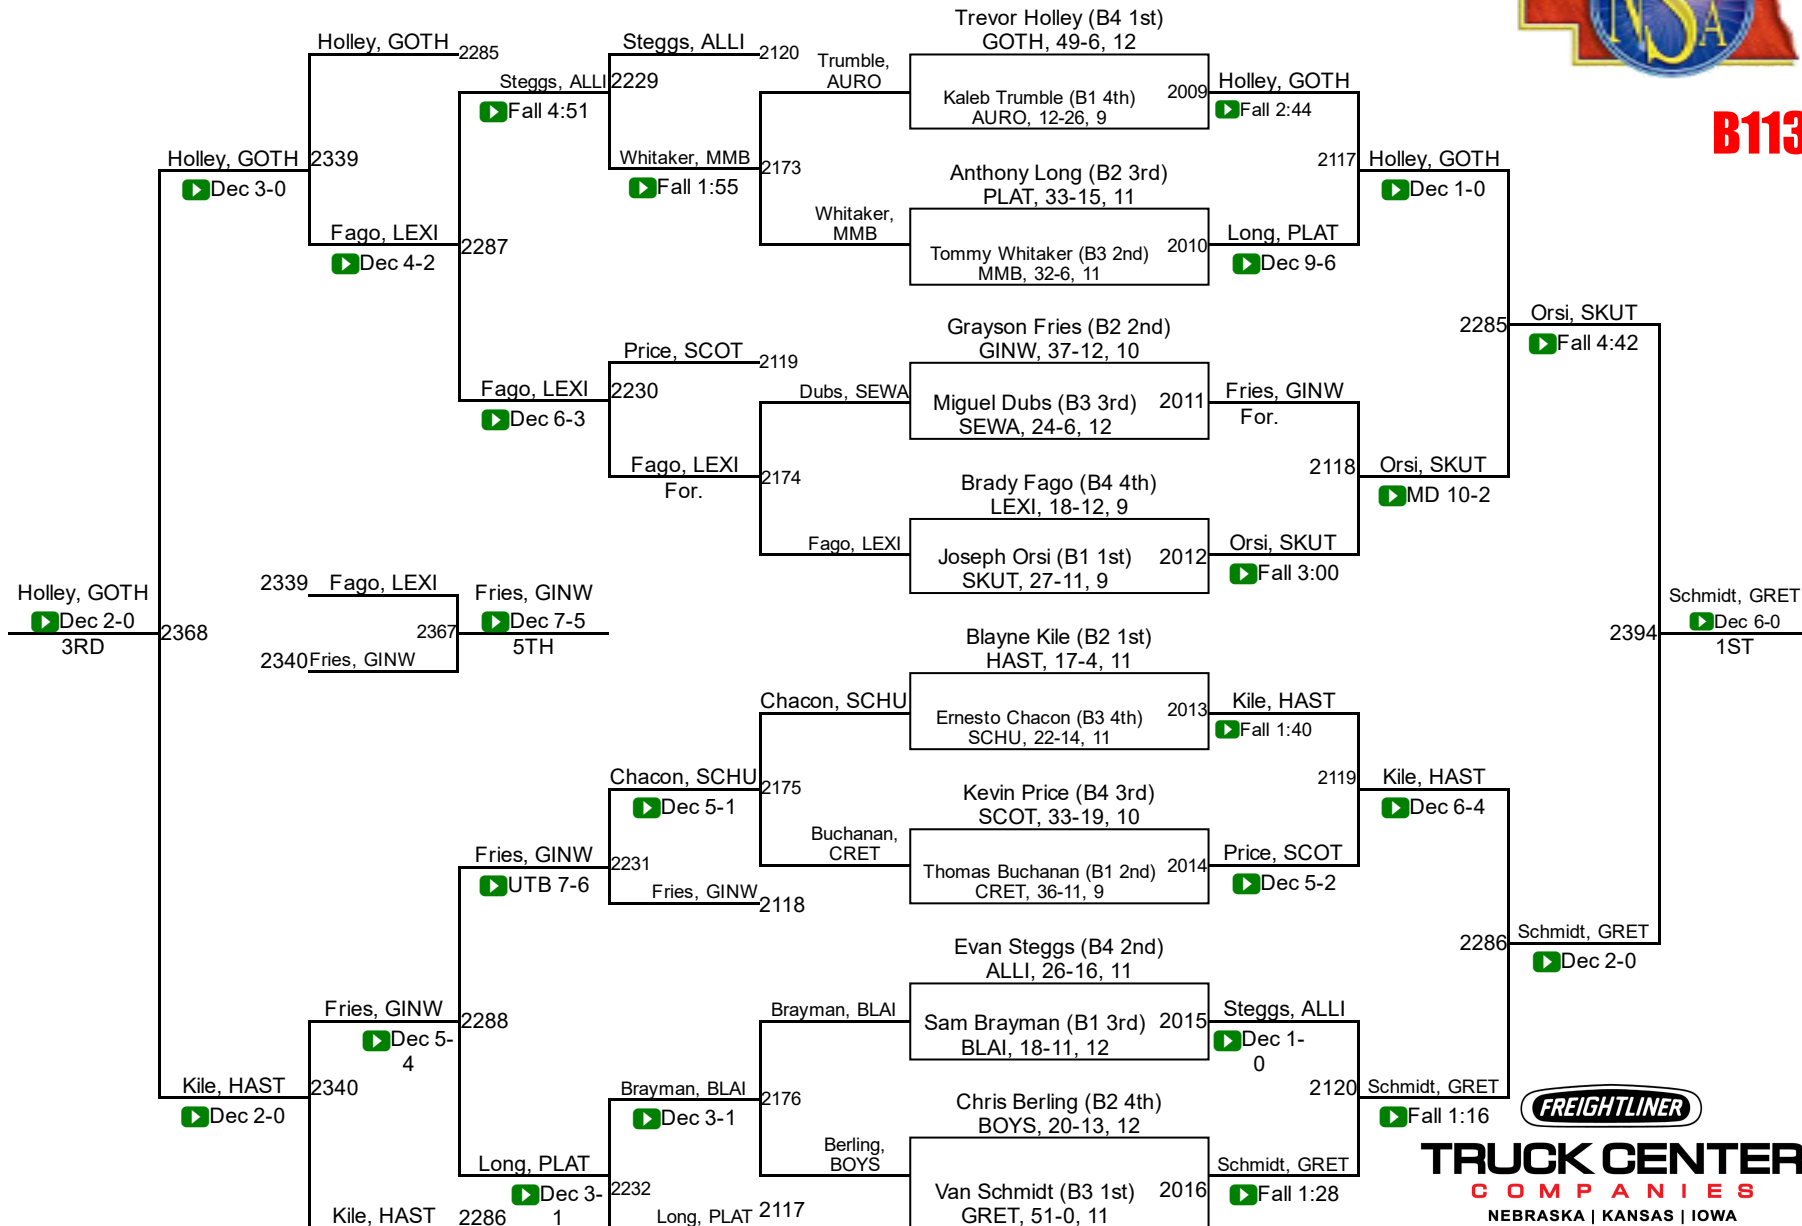

2017 NSAA Championships

B106

2017 NSAA Championships

B113

TRUCK CENTER
COMPANIES
NEBRASKA | KANSAS | IOWA

2017 NSAA Championships

B120

2017 NSAA Championships