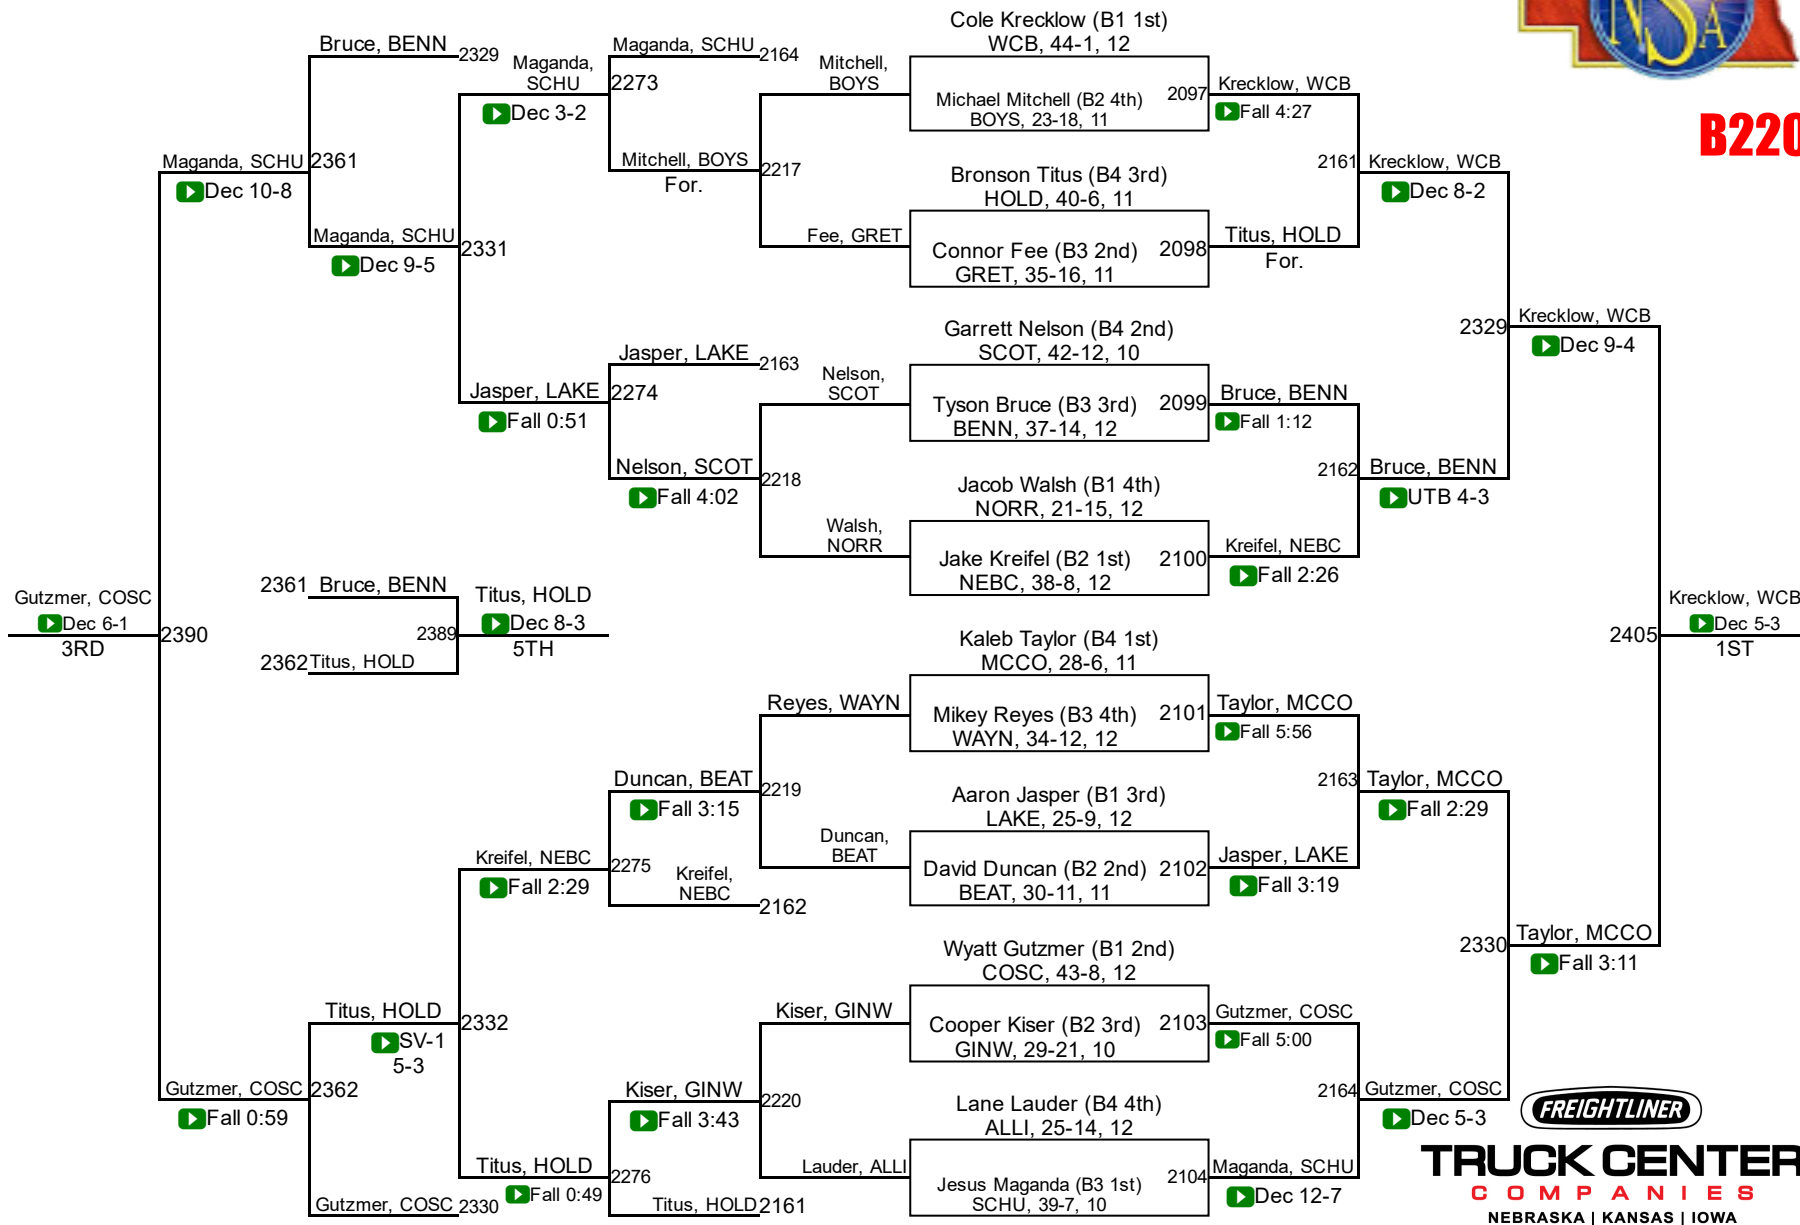

2017 NSAA Championships

B220

TRUCK CENTER
COMPANIES
NEBRASKA | KANSAS | IOWA