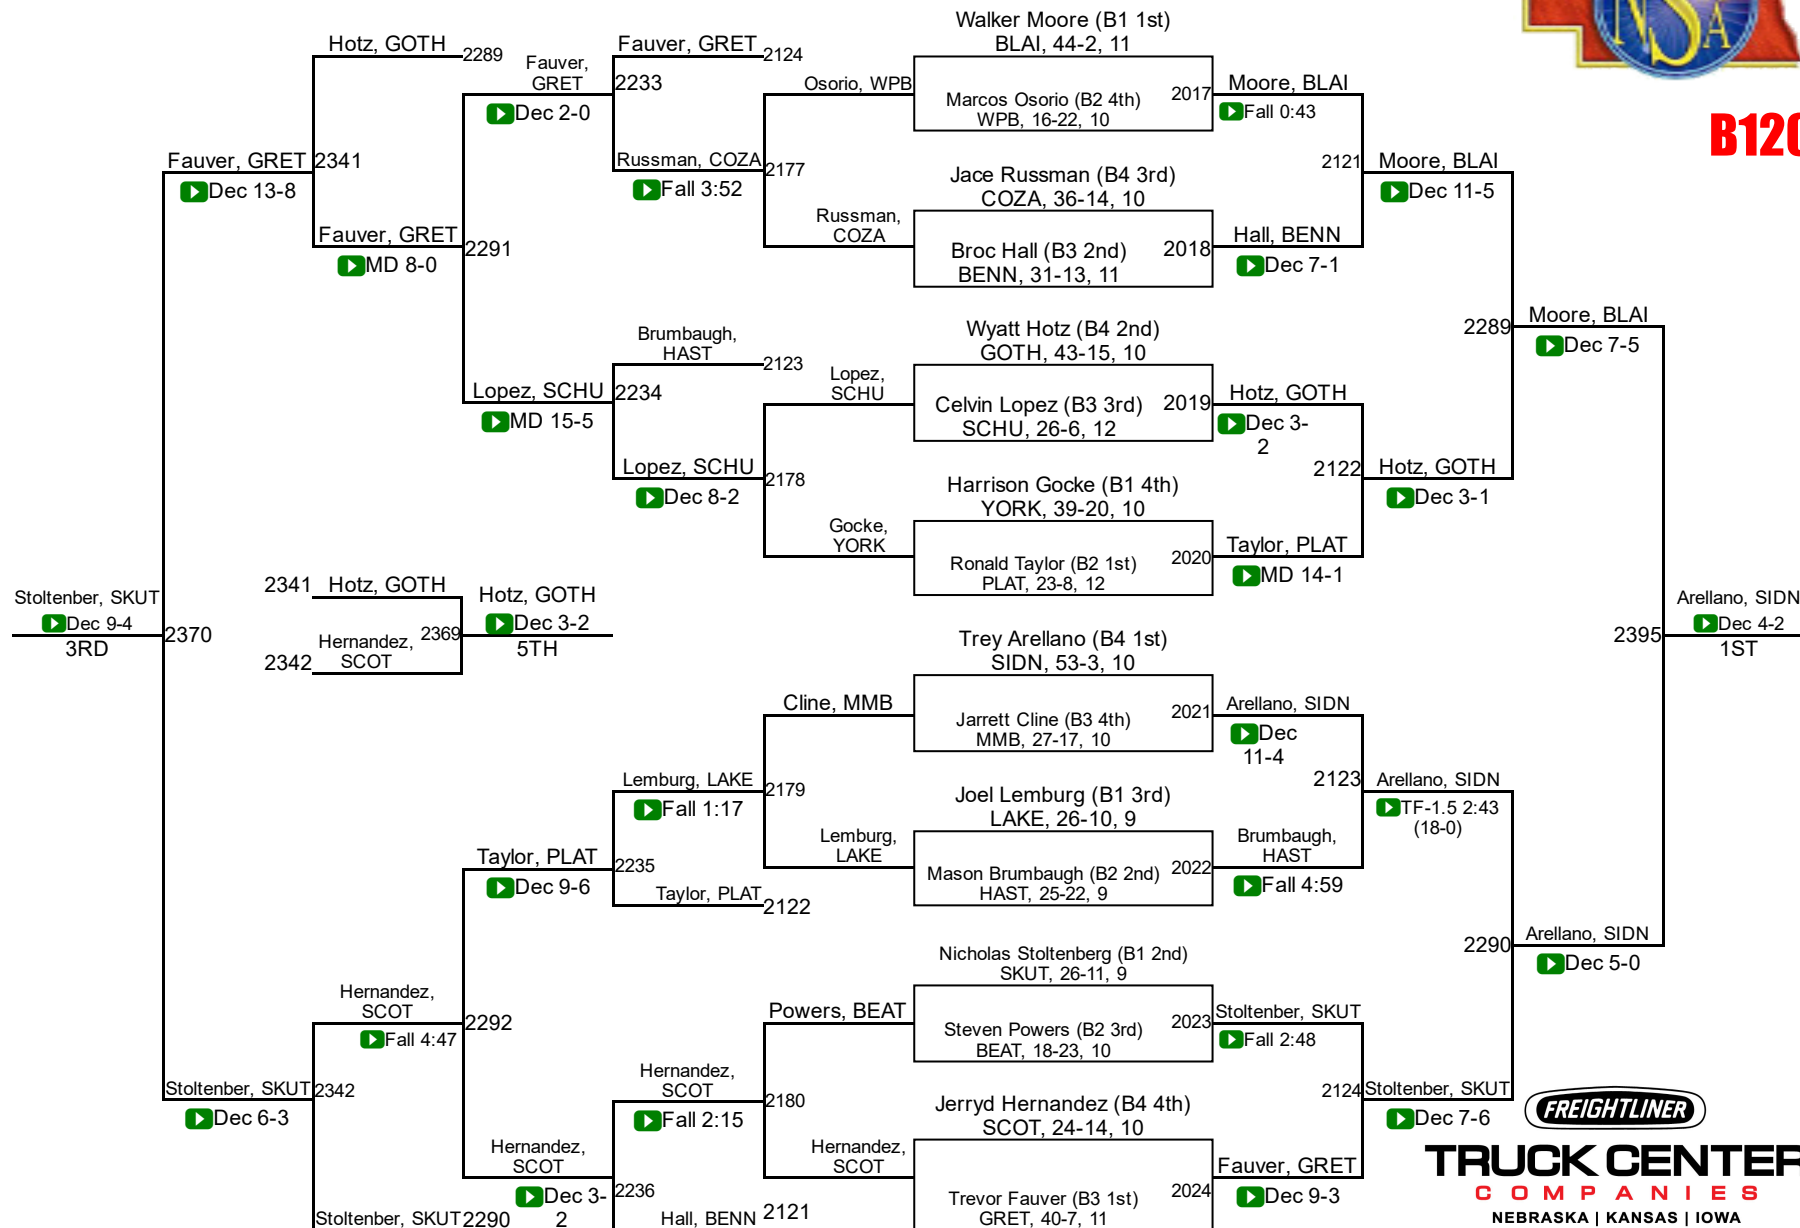

2017 NSAA Championships

B106

2017 NSAA Championships

B113

TRUCK CENTER
COMPANIES
NEBRASKA | KANSAS | IOWA

2017 NSAA Championships

B120

2017 NSAA Championships