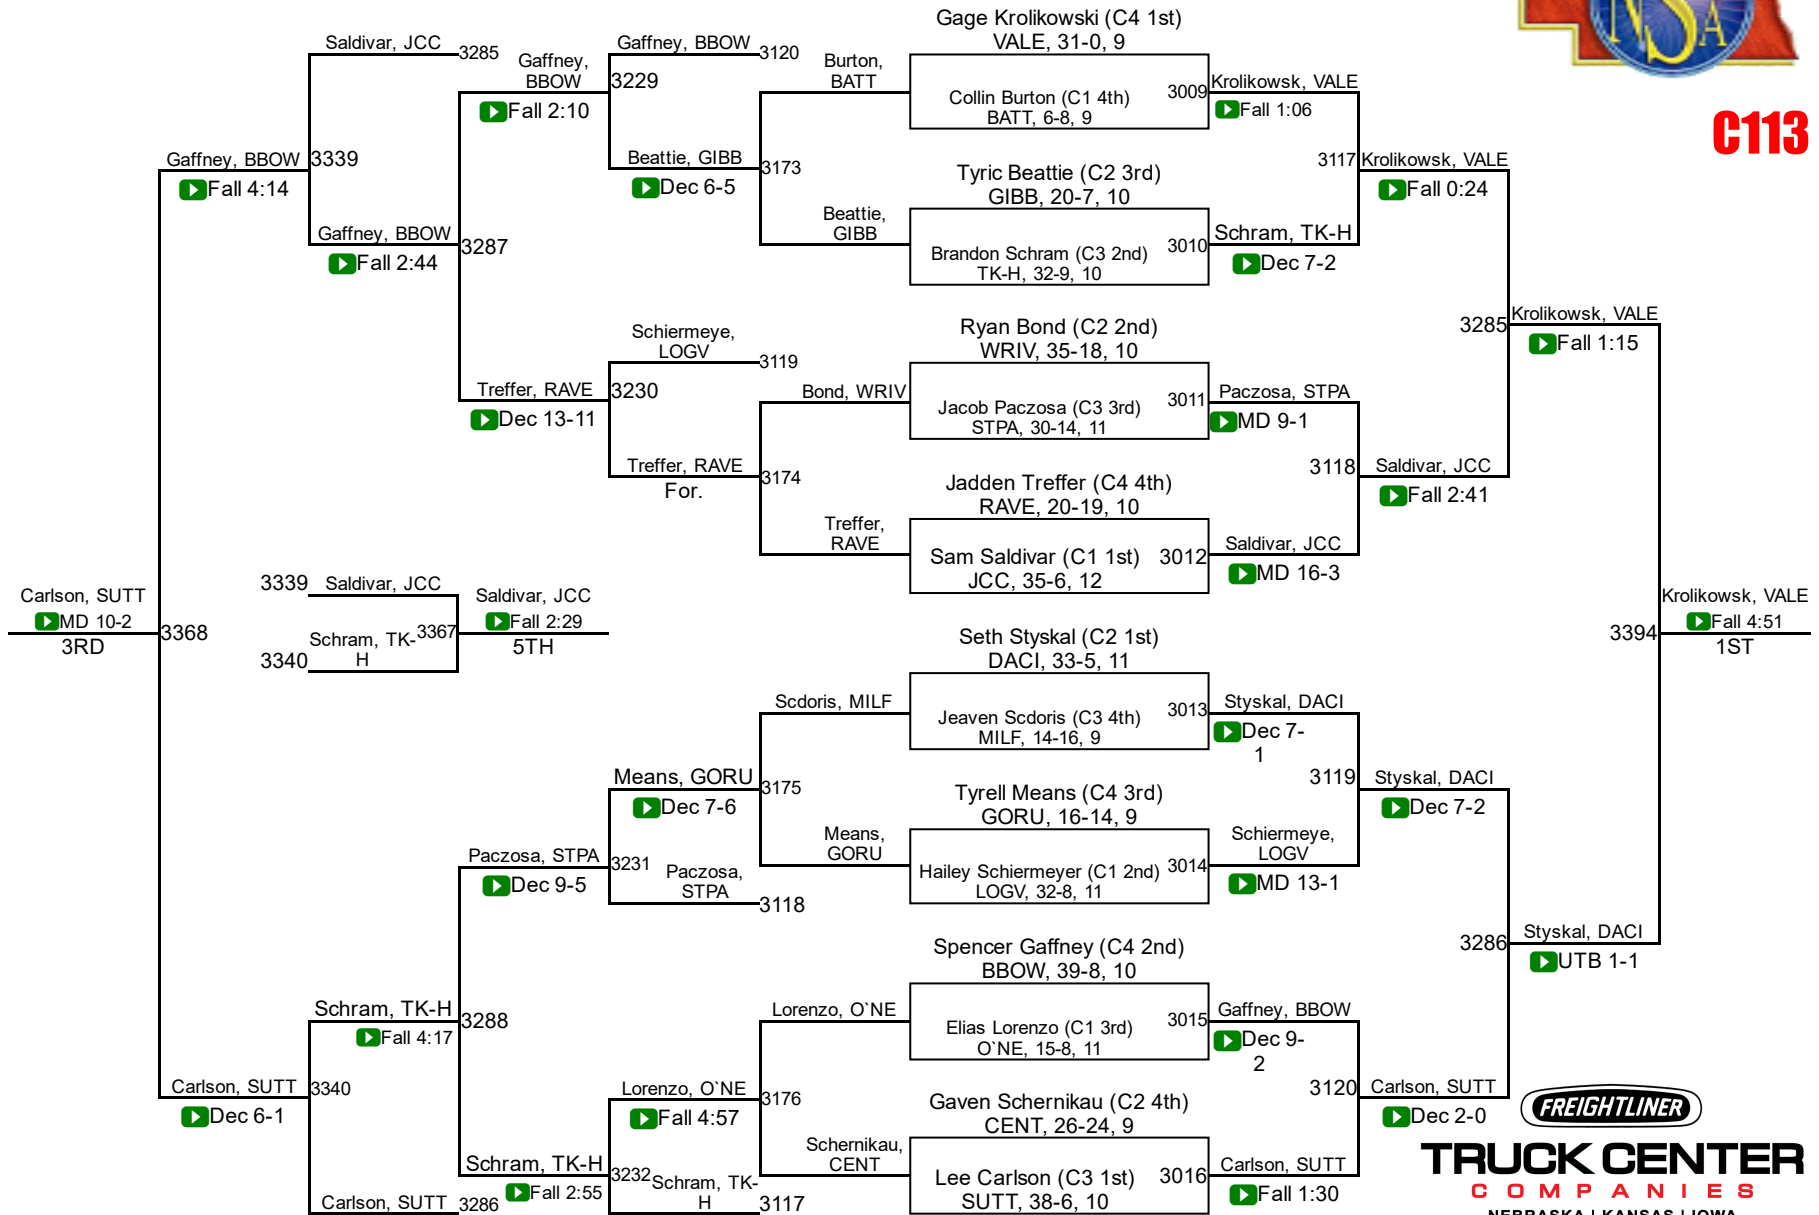

2017 NSAA Championships

C106

2017 NSAA Championships

C113

TRUCK CENTER COMPANIES
NEBRASKA | KANSAS | IOWA

2017 NSAA Championships

C120

TRUCK CENTER COMPANIES
NEBRASKA | KANSAS | IOWA