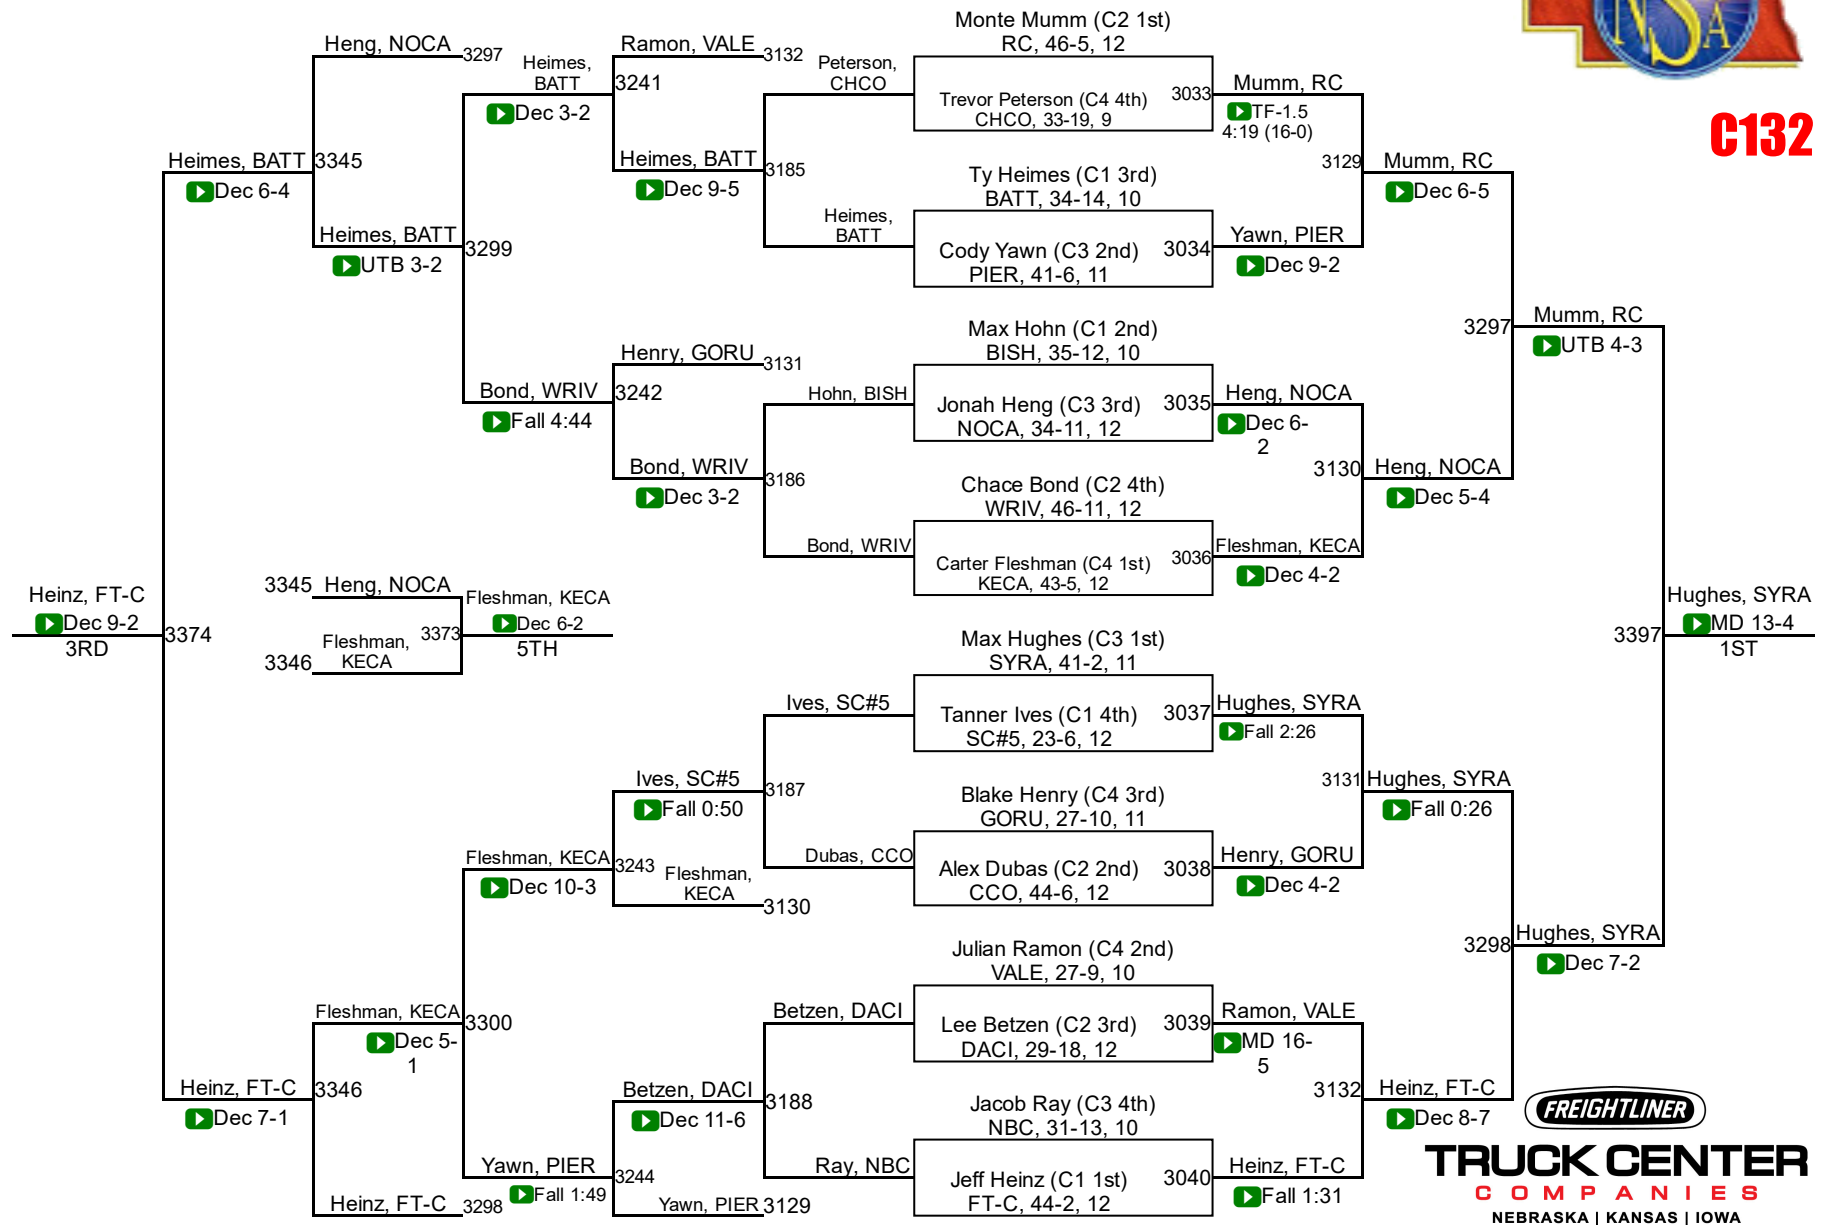

2017 NSAA Championships

C126

TRUCK CENTER
COMPANIES
NEBRASKA | KANSAS | IOWA

2017 NSAA Championships

C132

TRUCK CENTER
 COMPANIES
 NEBRASKA | KANSAS | IOWA

2017 NSAA Championships

C138