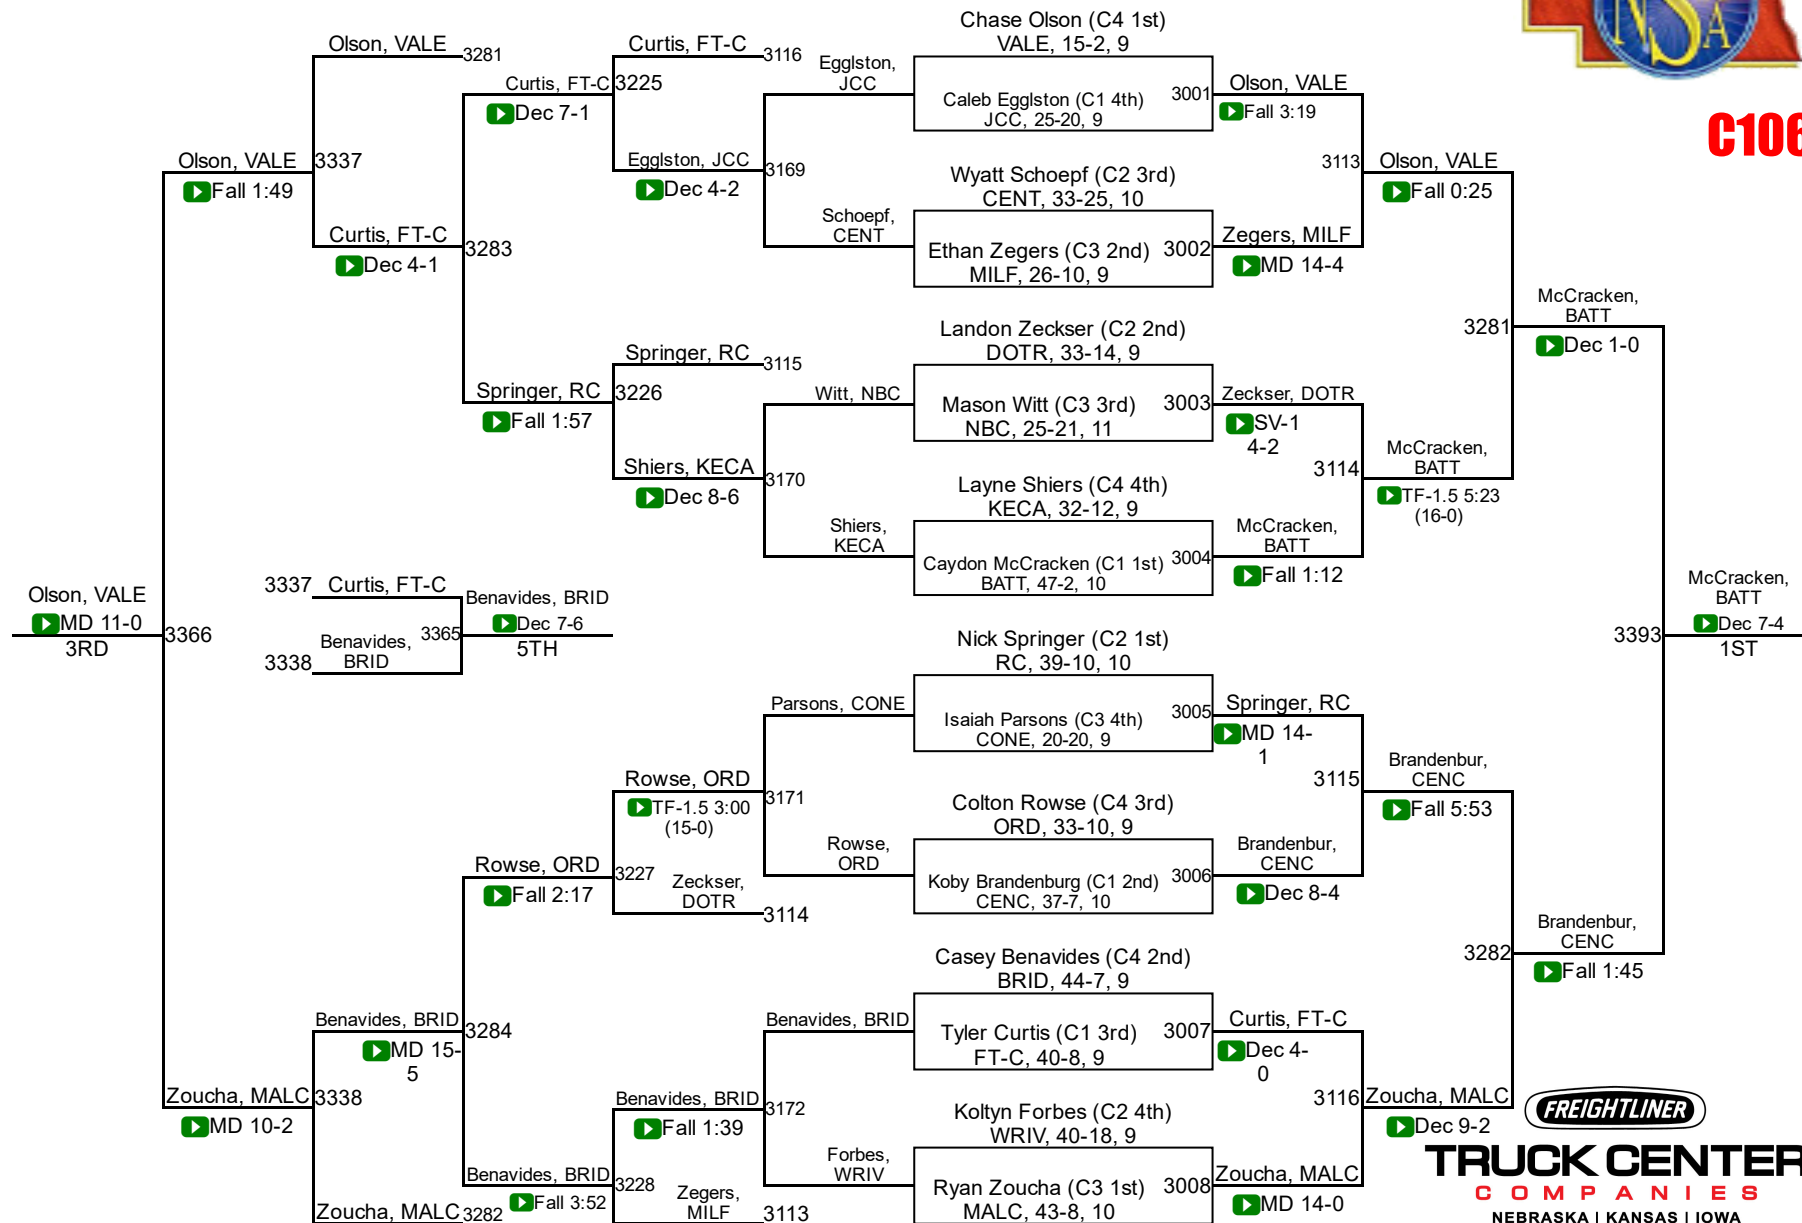

2017 NSAA Championships

C106

2017 NSAA Championships

C113

TRUCK CENTER COMPANIES
NEBRASKA | KANSAS | IOWA

2017 NSAA Championships

C120

TRUCK CENTER COMPANIES
NEBRASKA | KANSAS | IOWA