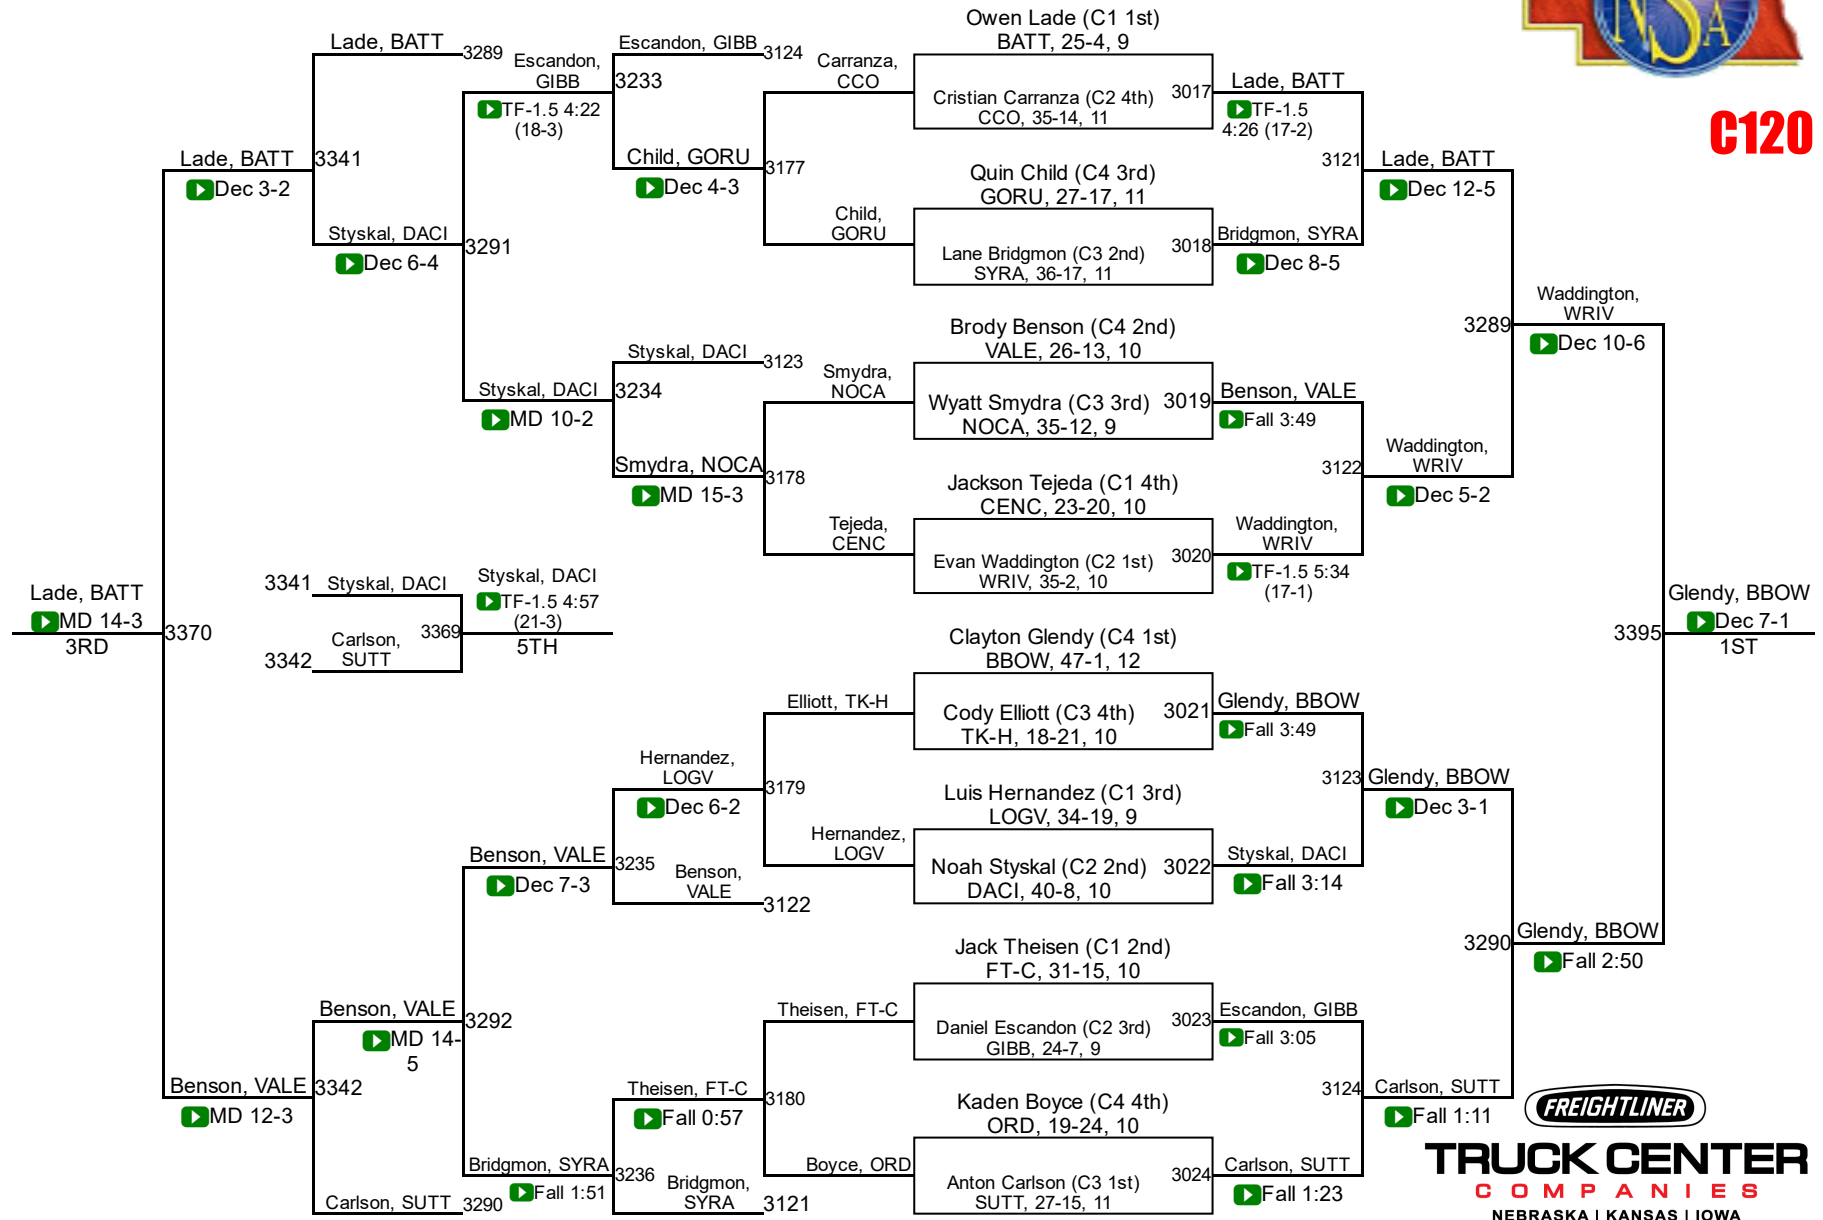

2017 NSAA Championships

C106

2017 NSAA Championships

C113

TRUCK CENTER COMPANIES
NEBRASKA | KANSAS | IOWA

2017 NSAA Championships

C120

TRUCK CENTER COMPANIES
NEBRASKA | KANSAS | IOWA