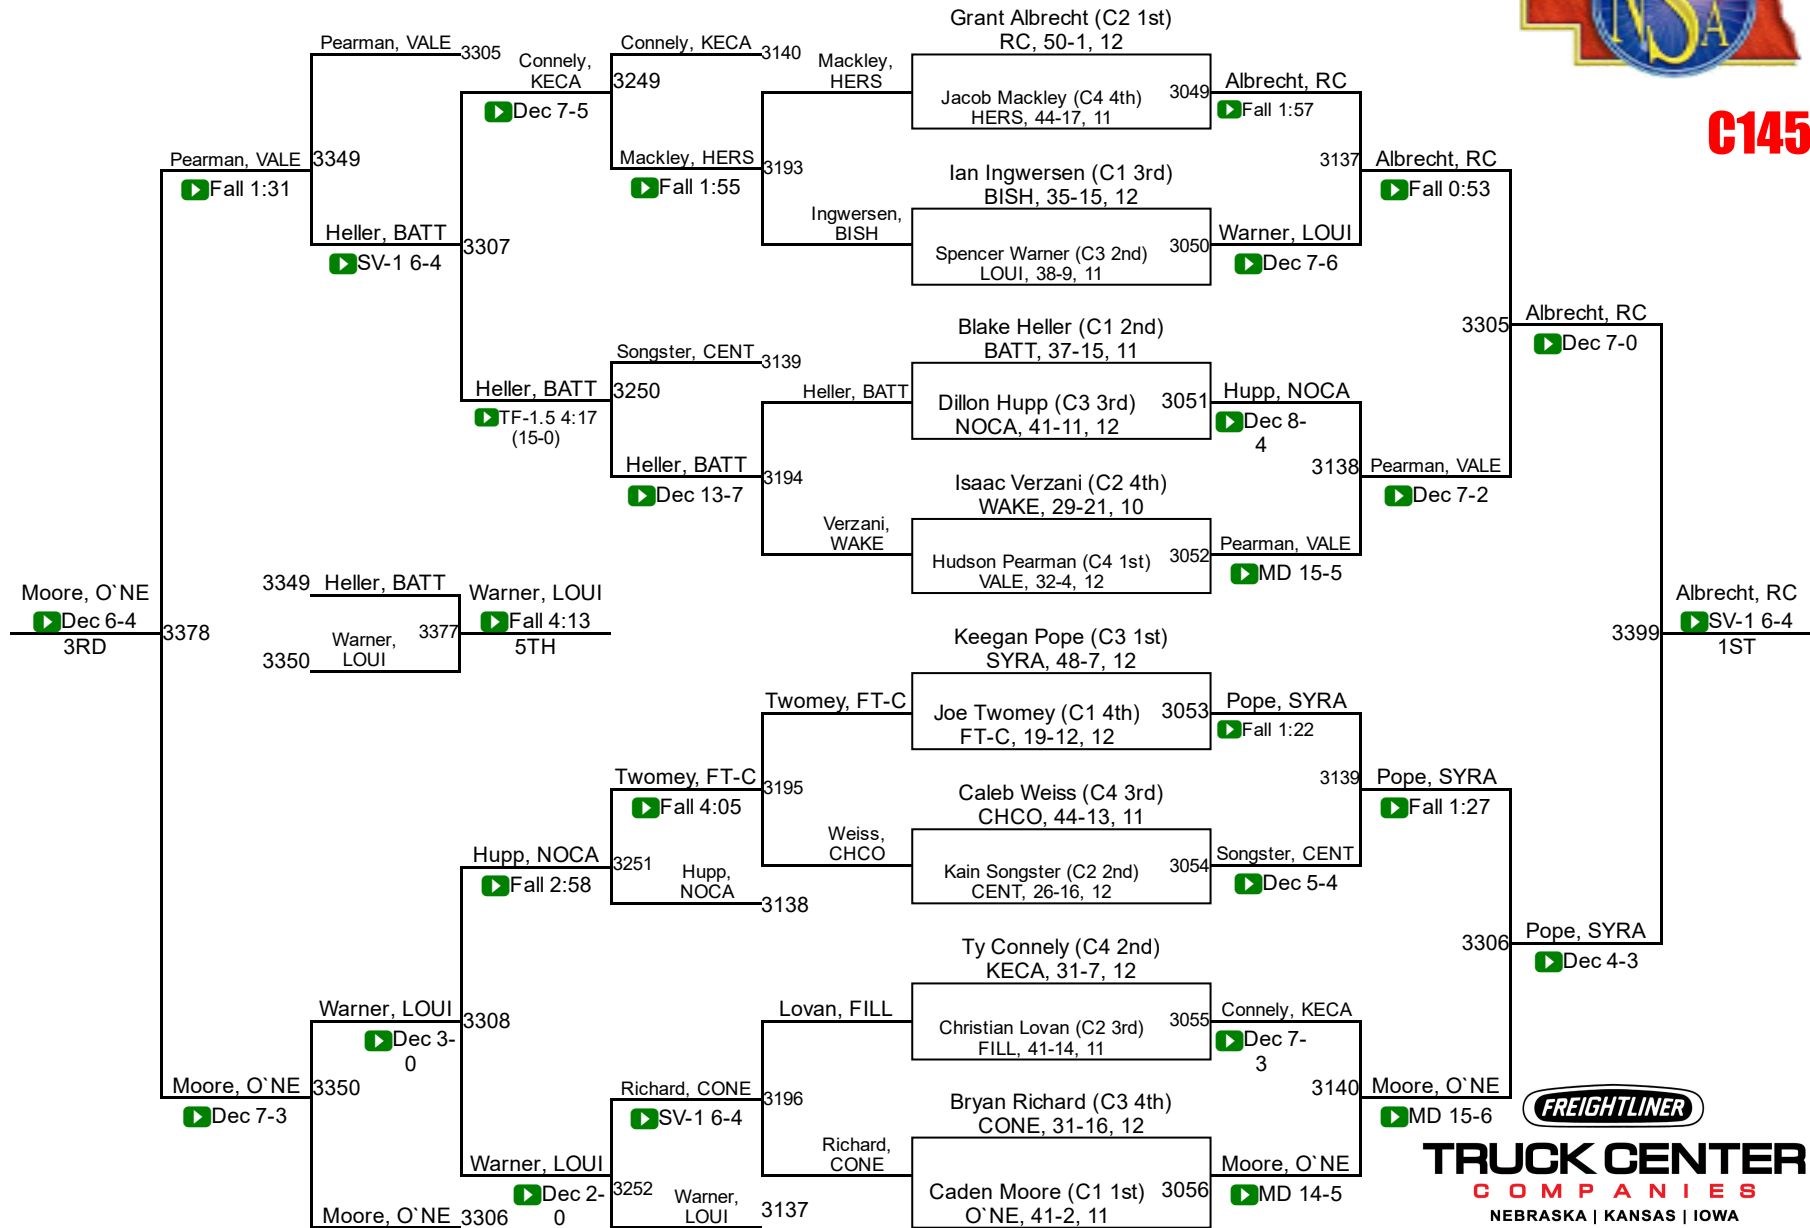

2017 NSAA Championships

C145

TRUCK CENTER COMPANIES
NEBRASKA | KANSAS | IOWA