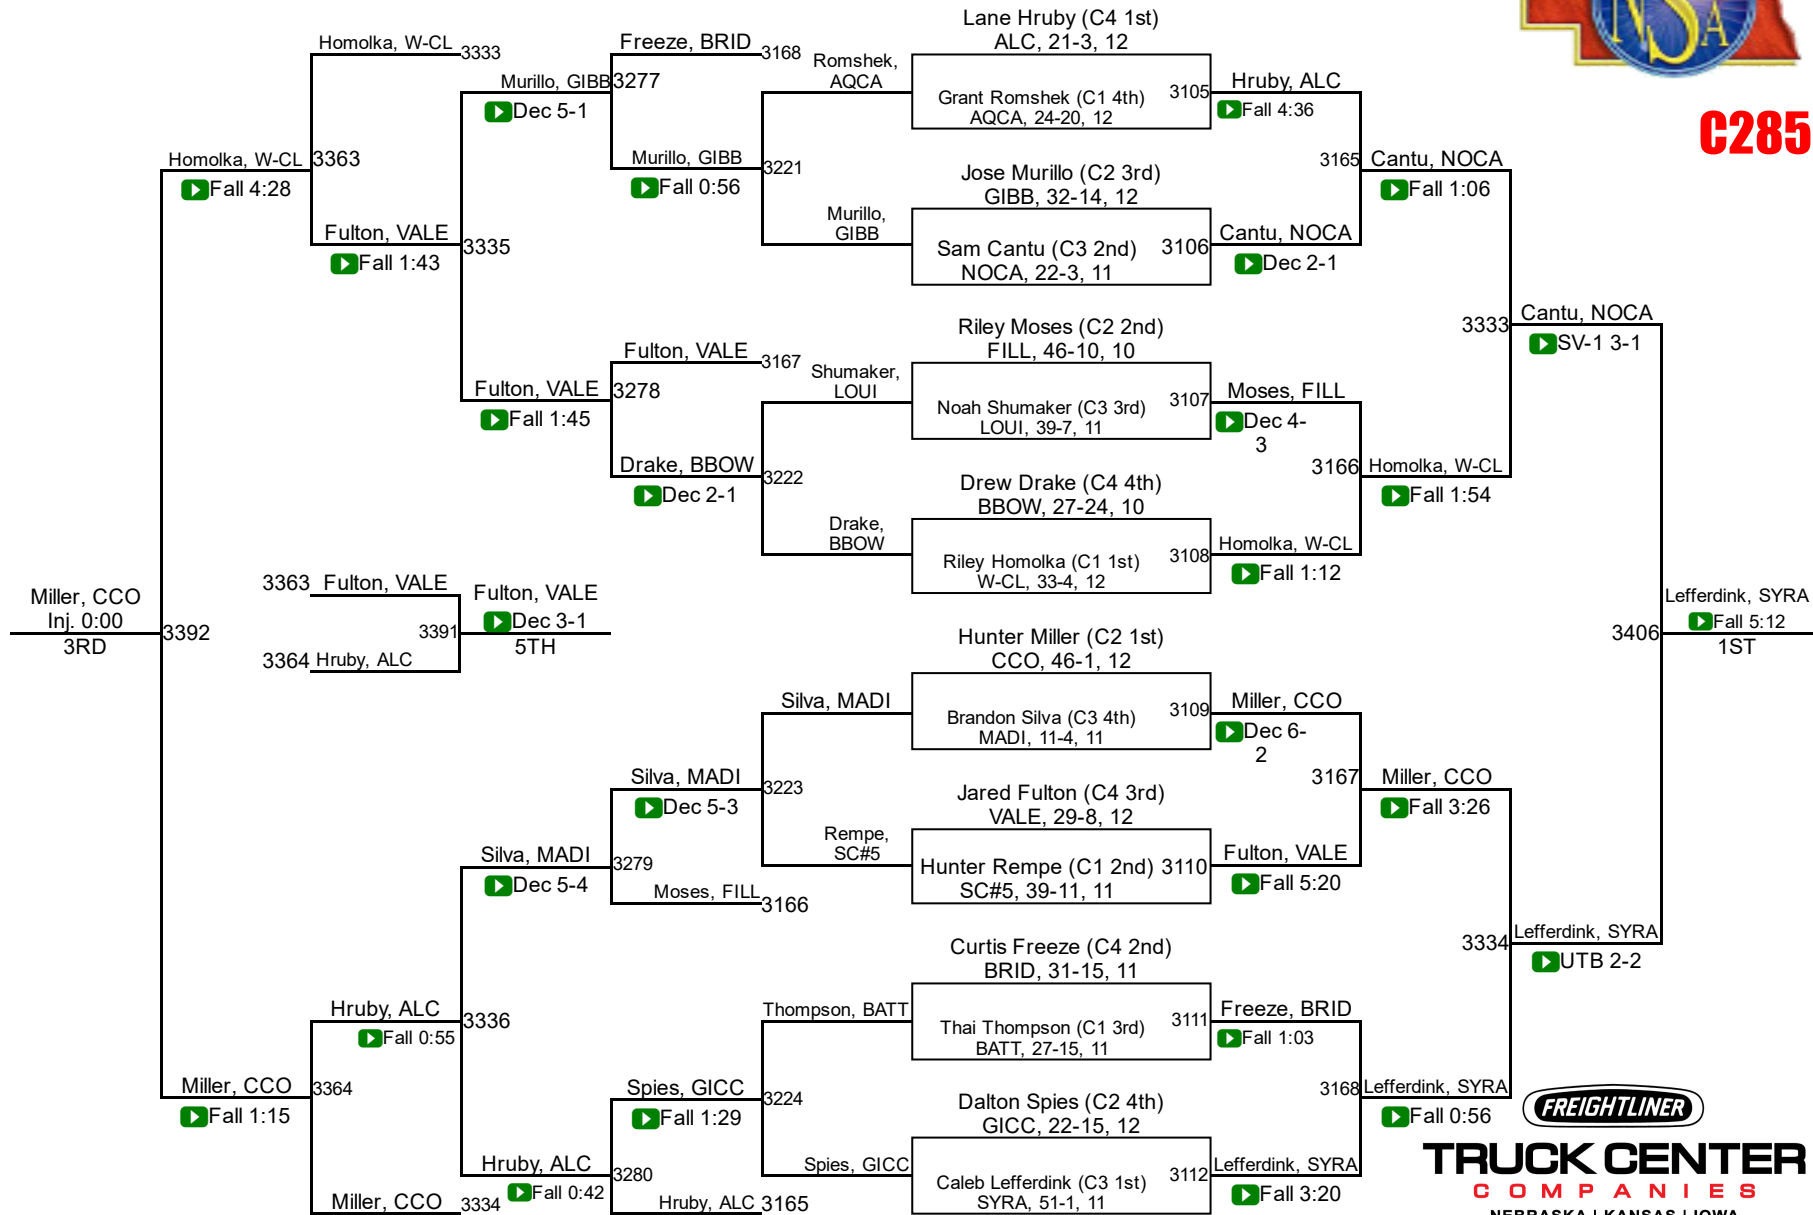

2017 NSAA Championships

C195

2017 NSAA Championships

C220

2017 NSAA Championships

C285

TRUCK CENTER COMPANIES
NEBRASKA | KANSAS | IOWA