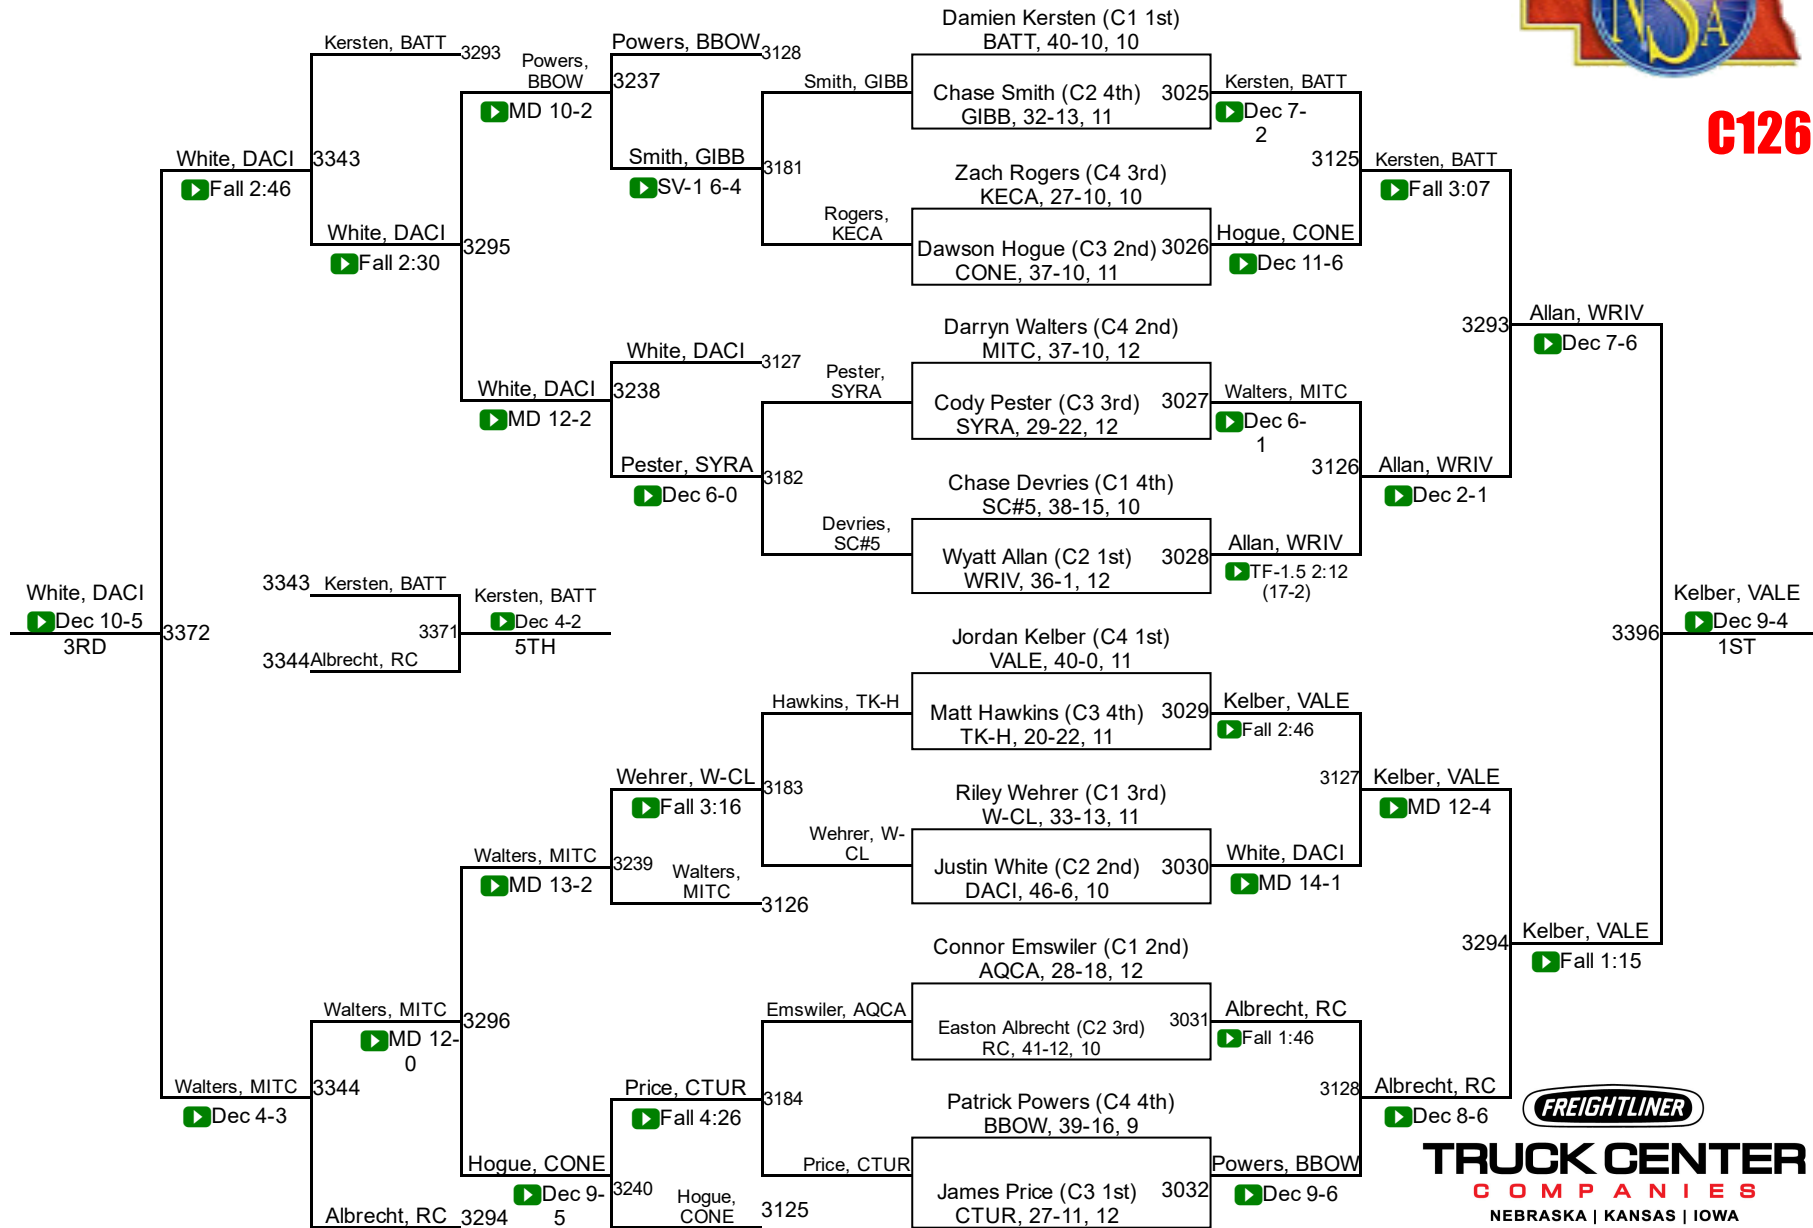

2017 NSAA Championships

C126

TRUCK CENTER
COMPANIES
NEBRASKA | KANSAS | IOWA