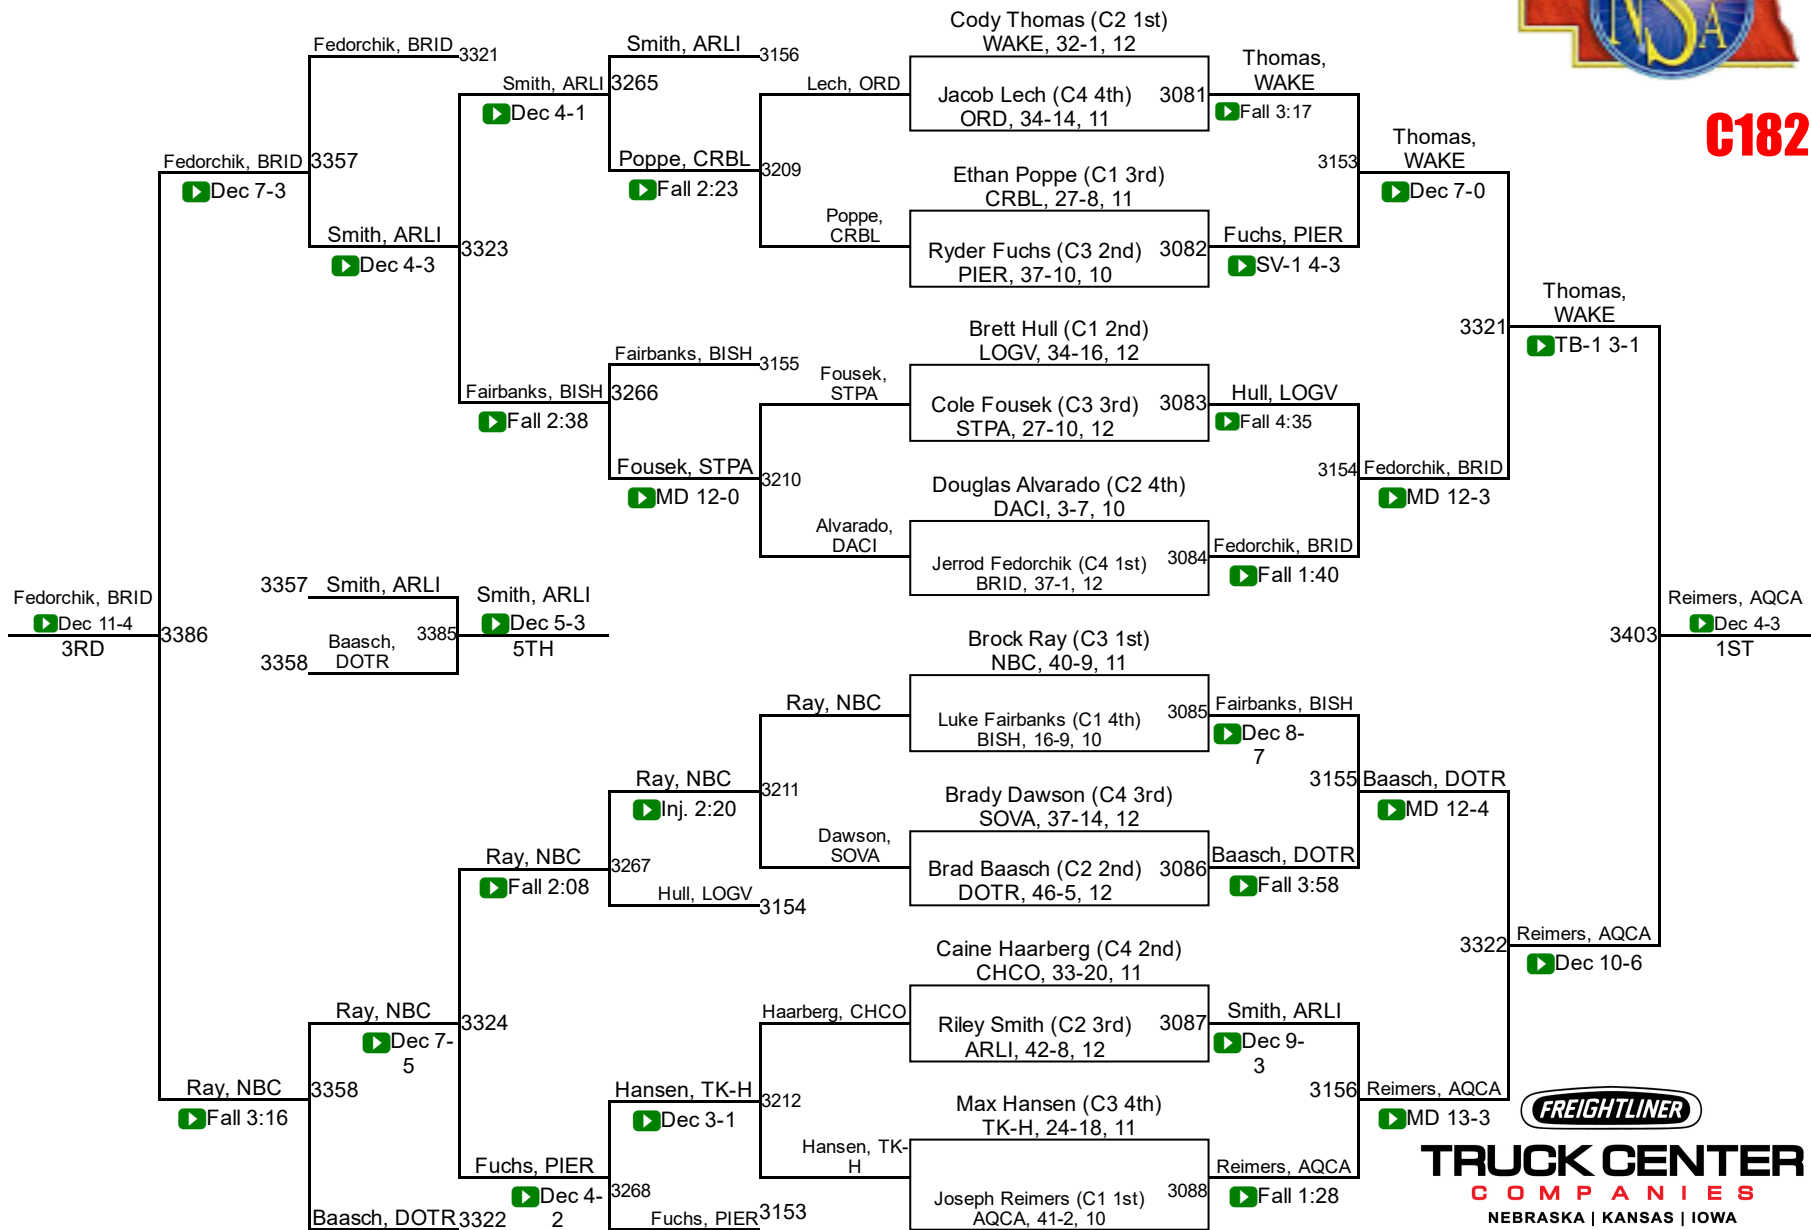

C160

TRUCK CENTER COMPANIES
NEBRASKA | KANSAS | IOWA

2017 NSAA Championships

C170

TRUCK CENTER COMPANIES
NEBRASKA | KANSAS | IOWA

2017 NSAA Championships

C182

TRUCK CENTER COMPANIES
NEBRASKA | KANSAS | IOWA