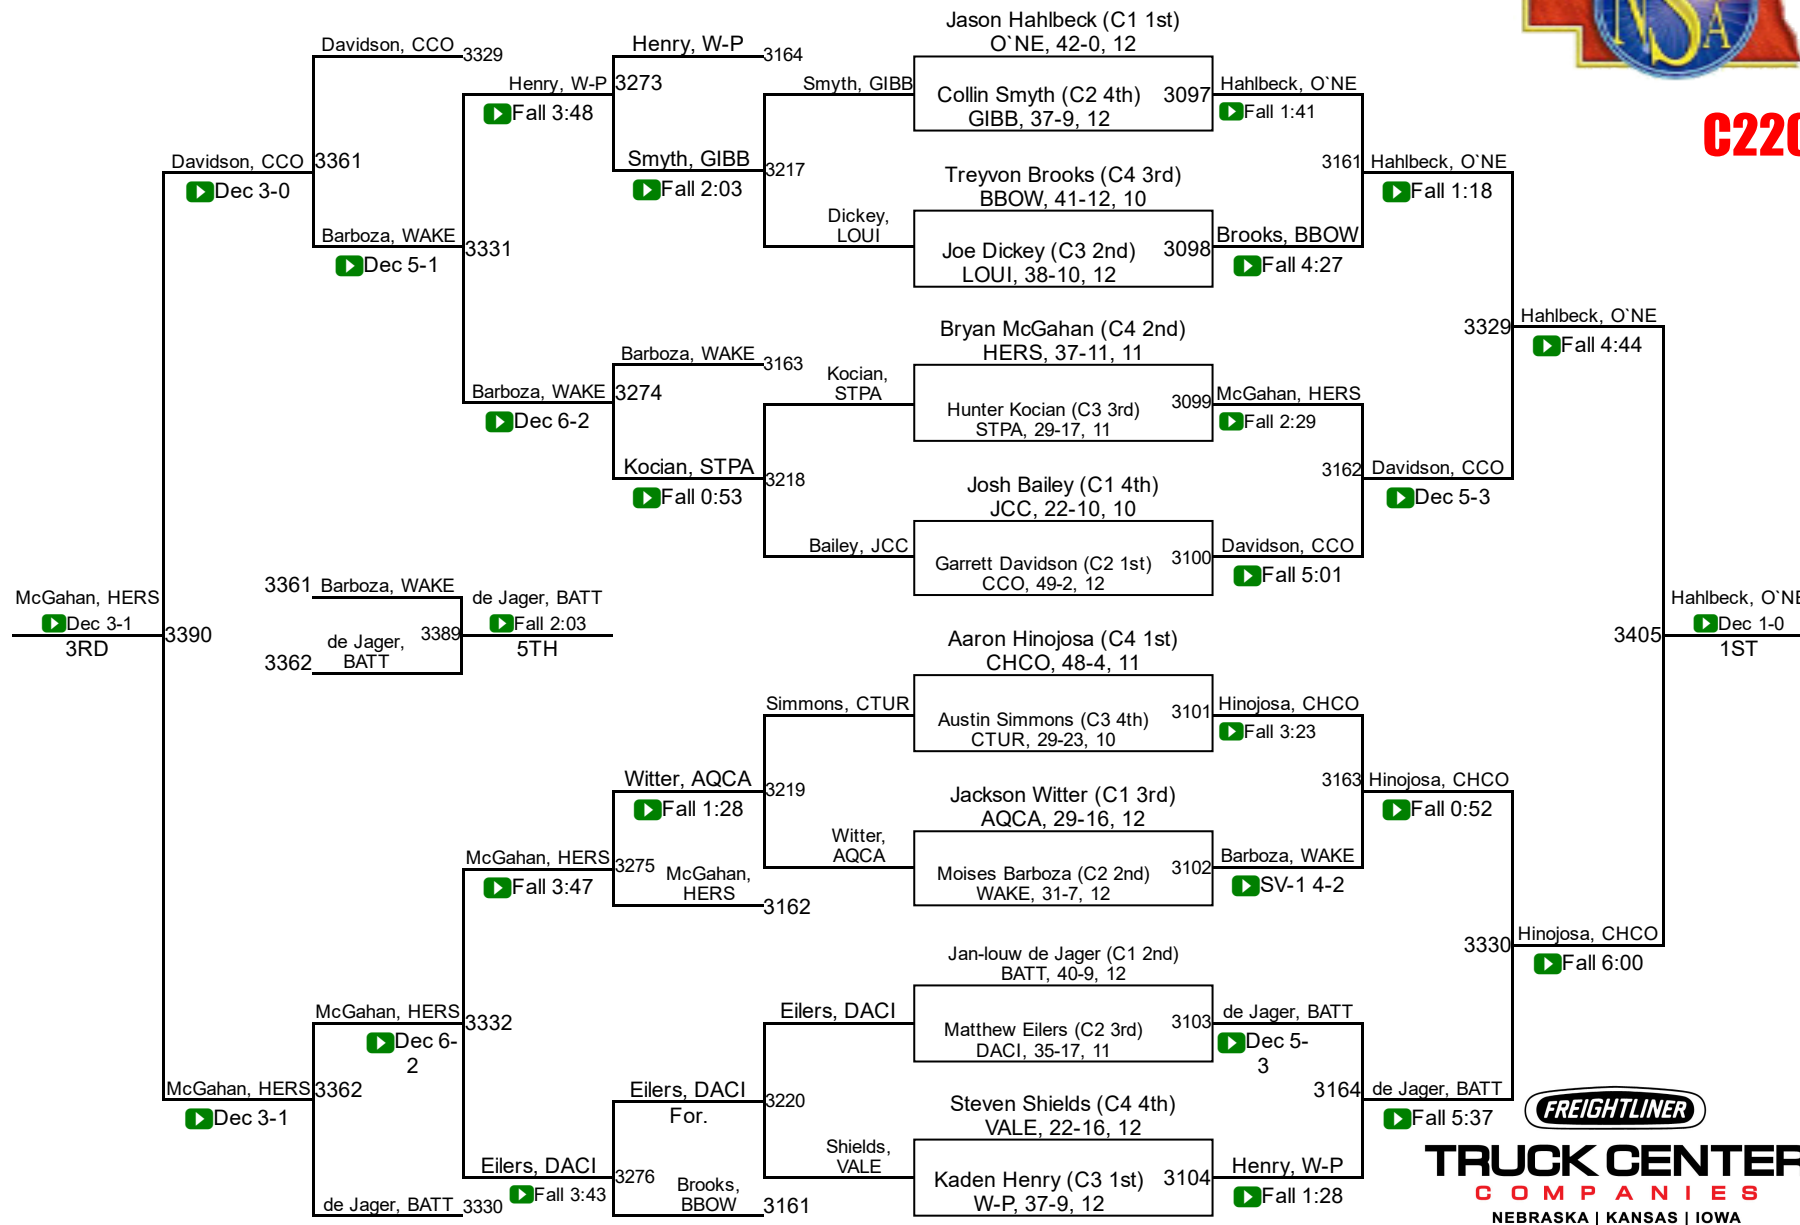

2017 NSAA Championships

C195

2017 NSAA Championships

C220

2017 NSAA Championships

C285

TRUCK CENTER COMPANIES
NEBRASKA | KANSAS | IOWA