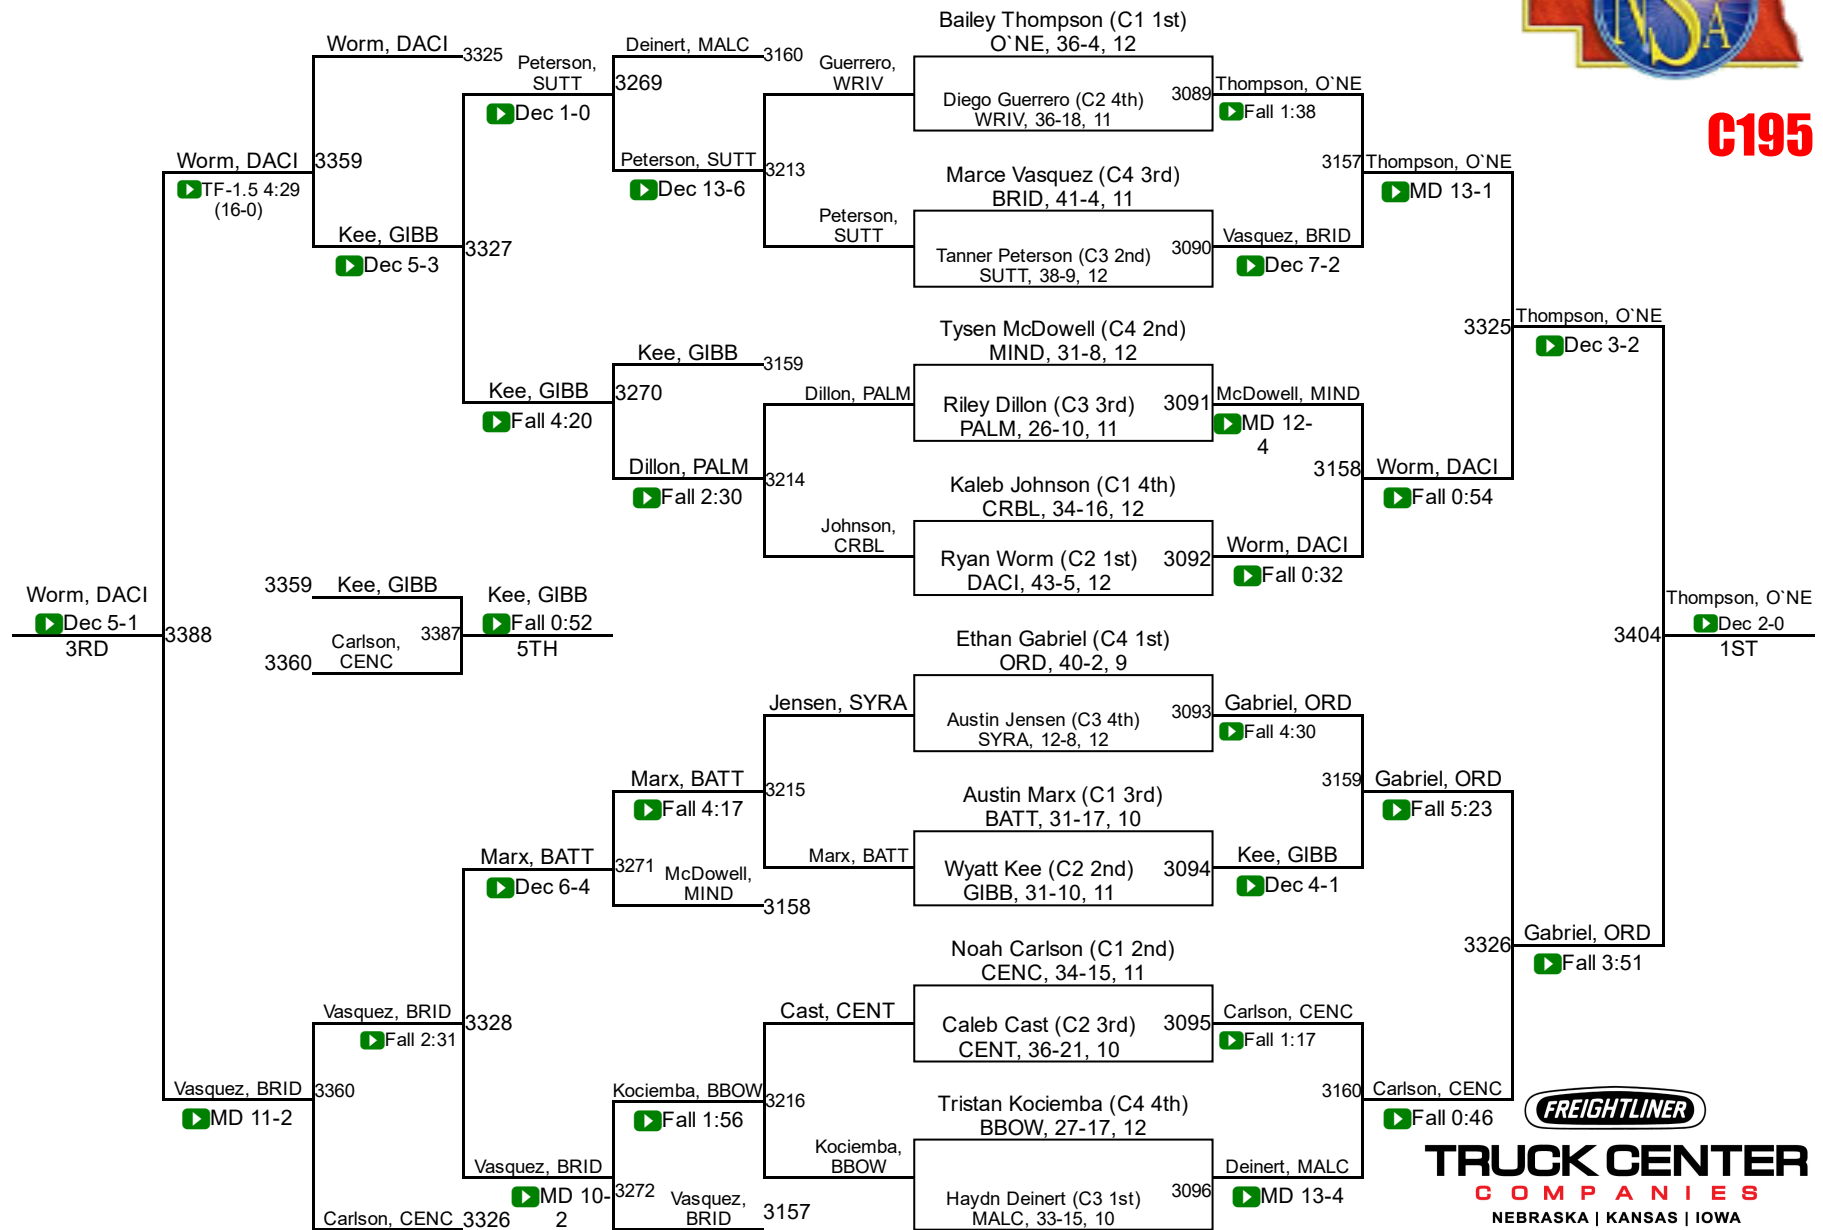

2017 NSAA Championships

C195