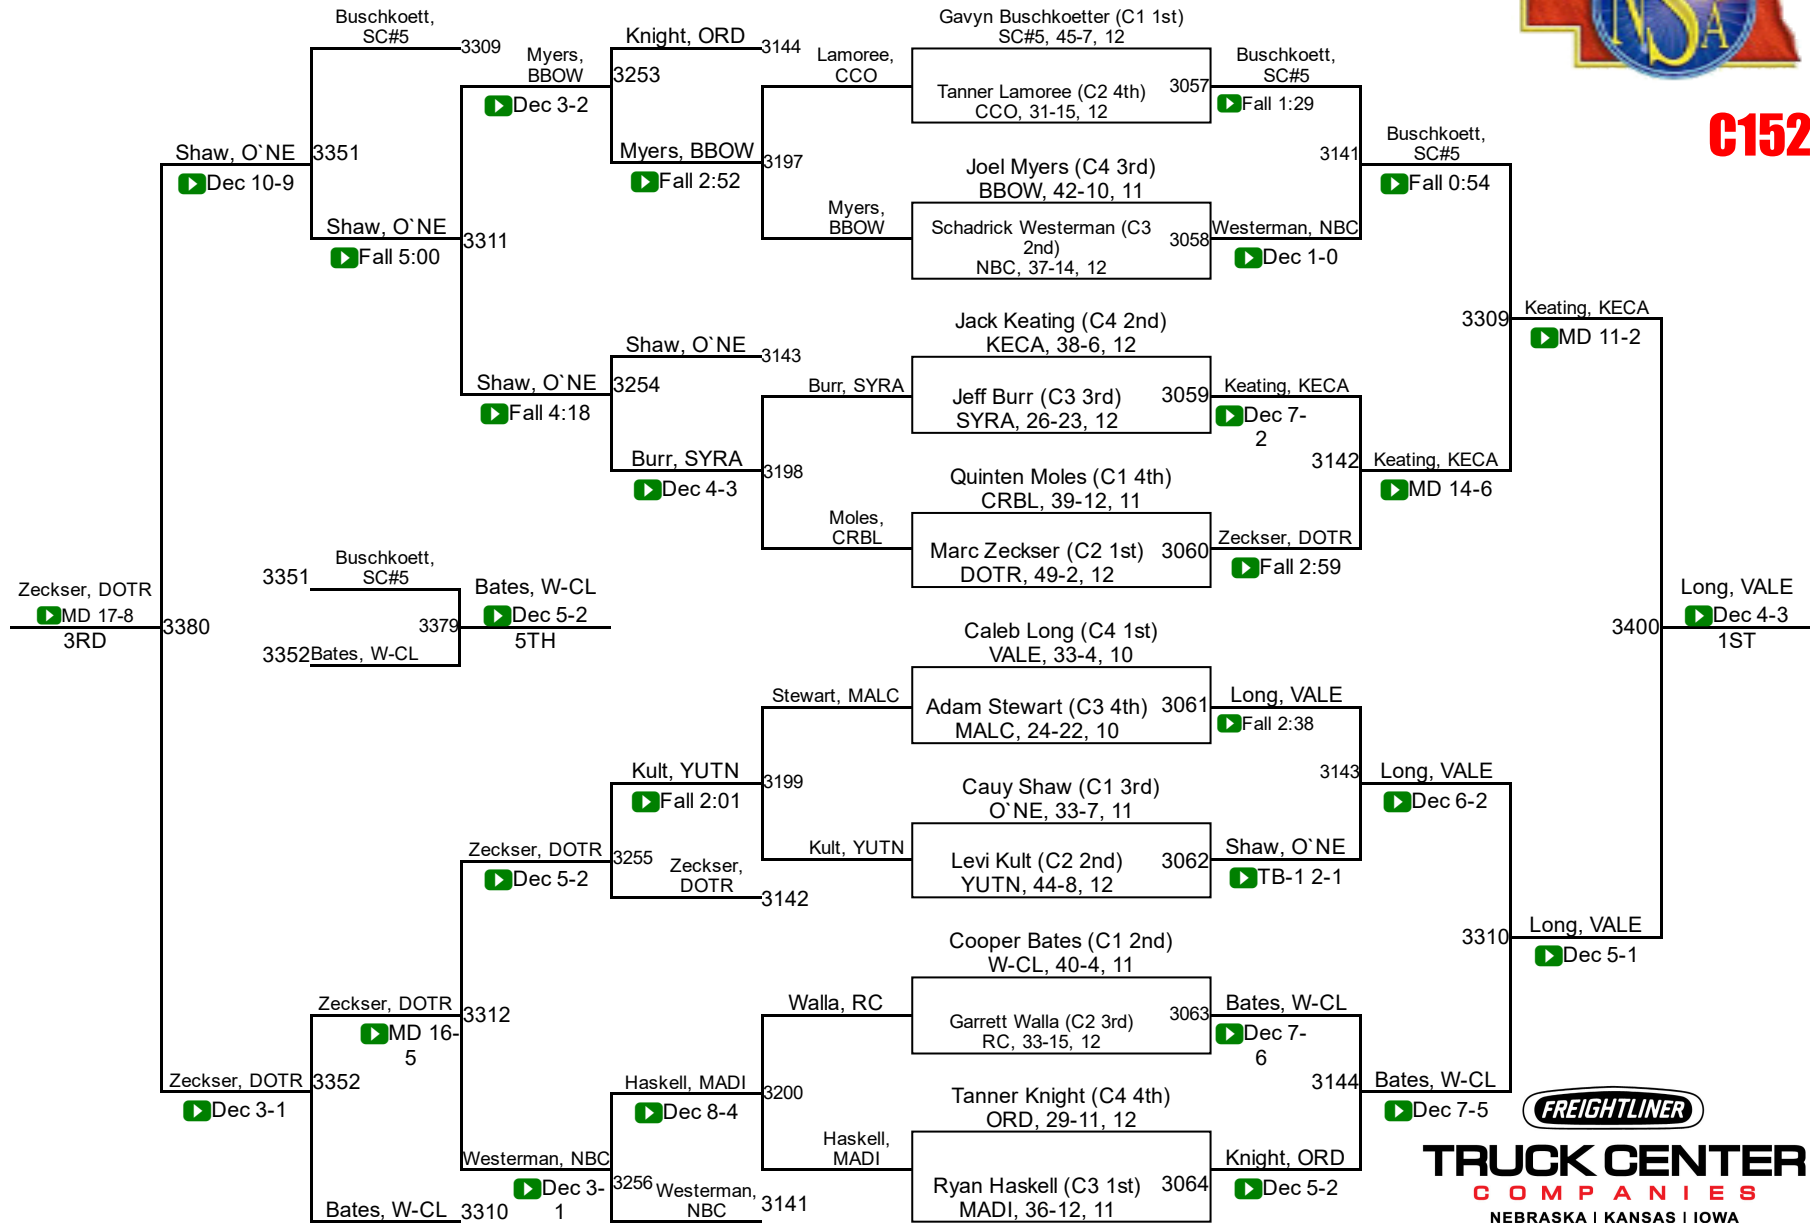

TRUCK CENTER
COMPANIES
NEBRASKA | KANSAS | IOWA

2017 NSAA Championships

C145

TRUCK CENTER COMPANIES
NEBRASKA | KANSAS | IOWA

2017 NSAA Championships

C152

TRUCK CENTER
COMPANIES
 NEBRASKA | KANSAS | IOWA

2017 NSAA Championships