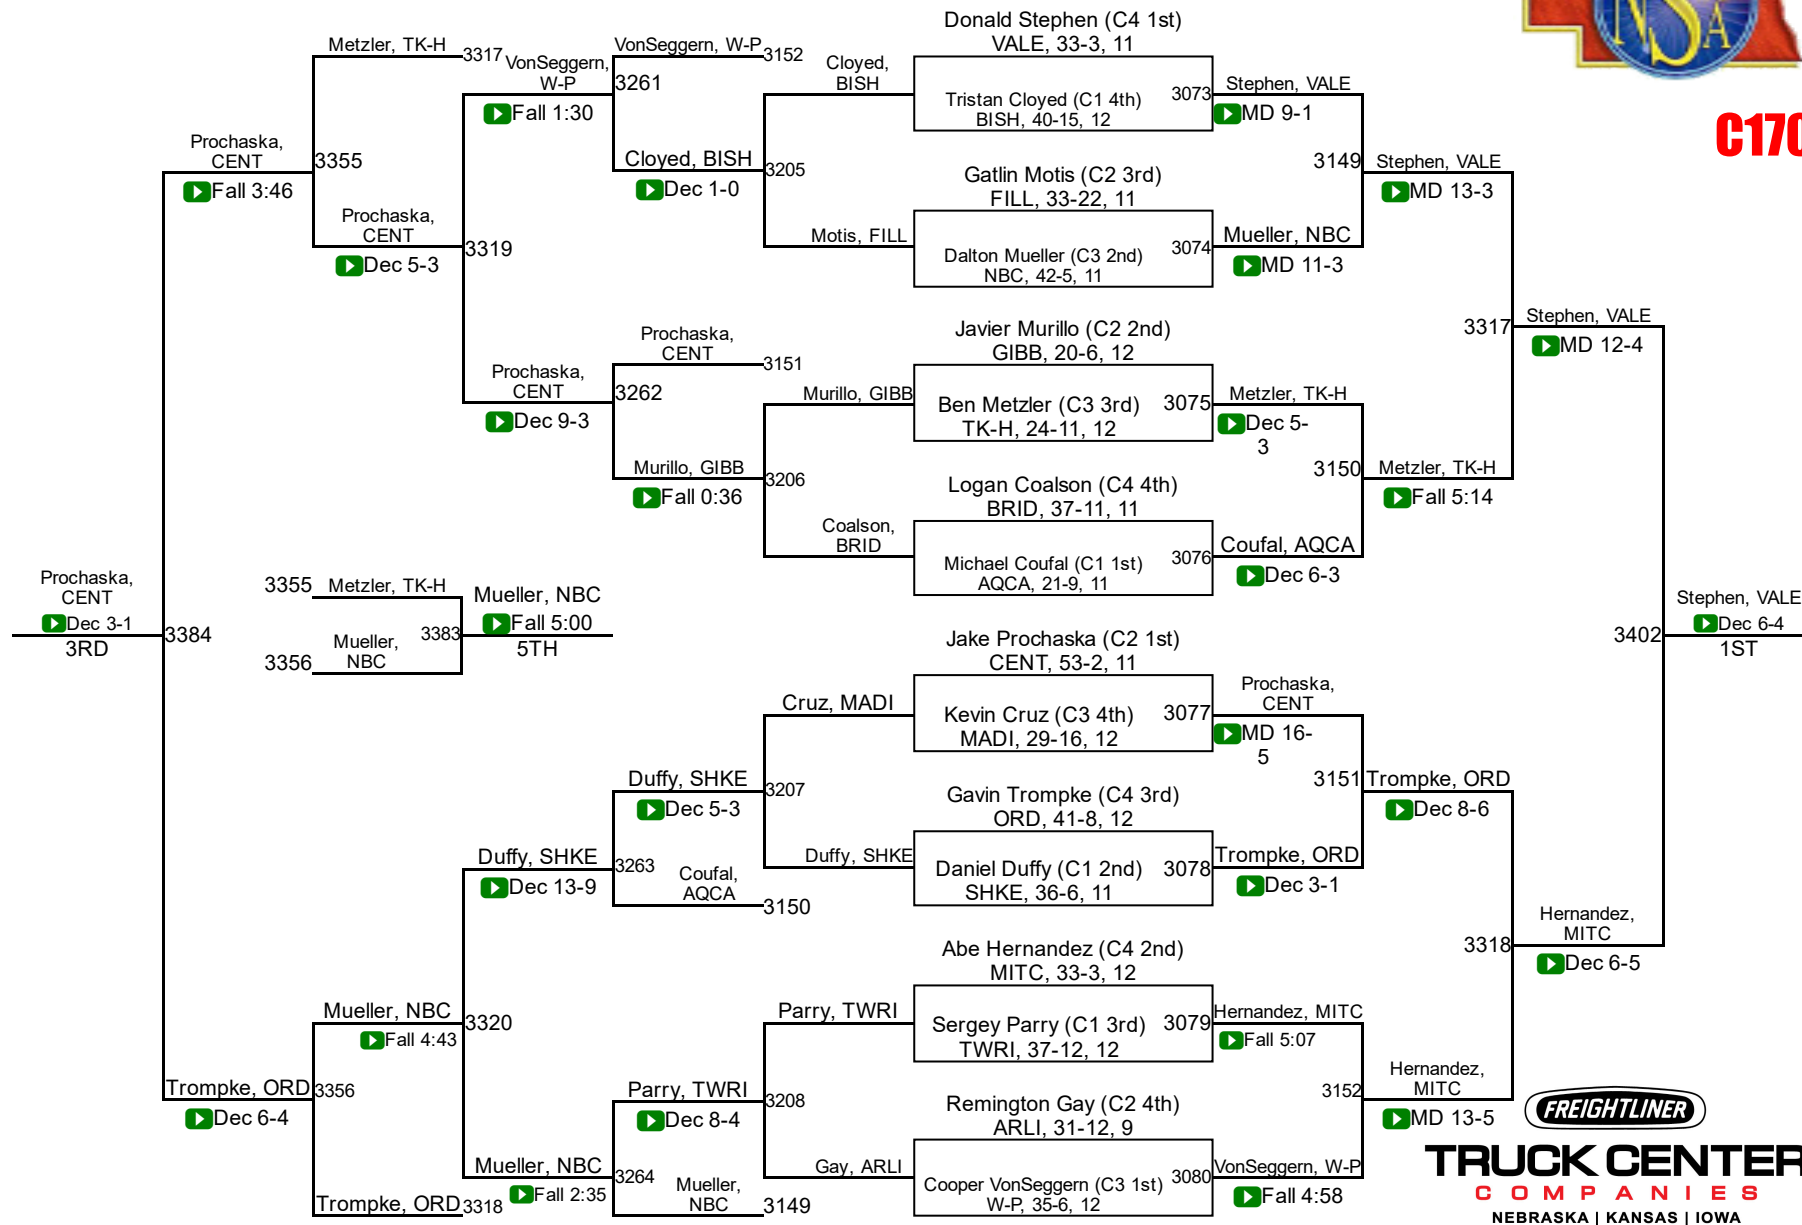

C160

TRUCK CENTER COMPANIES
NEBRASKA | KANSAS | IOWA

2017 NSAA Championships

C170

TRUCK CENTER COMPANIES
NEBRASKA | KANSAS | IOWA

2017 NSAA Championships

C182

TRUCK CENTER COMPANIES
NEBRASKA | KANSAS | IOWA