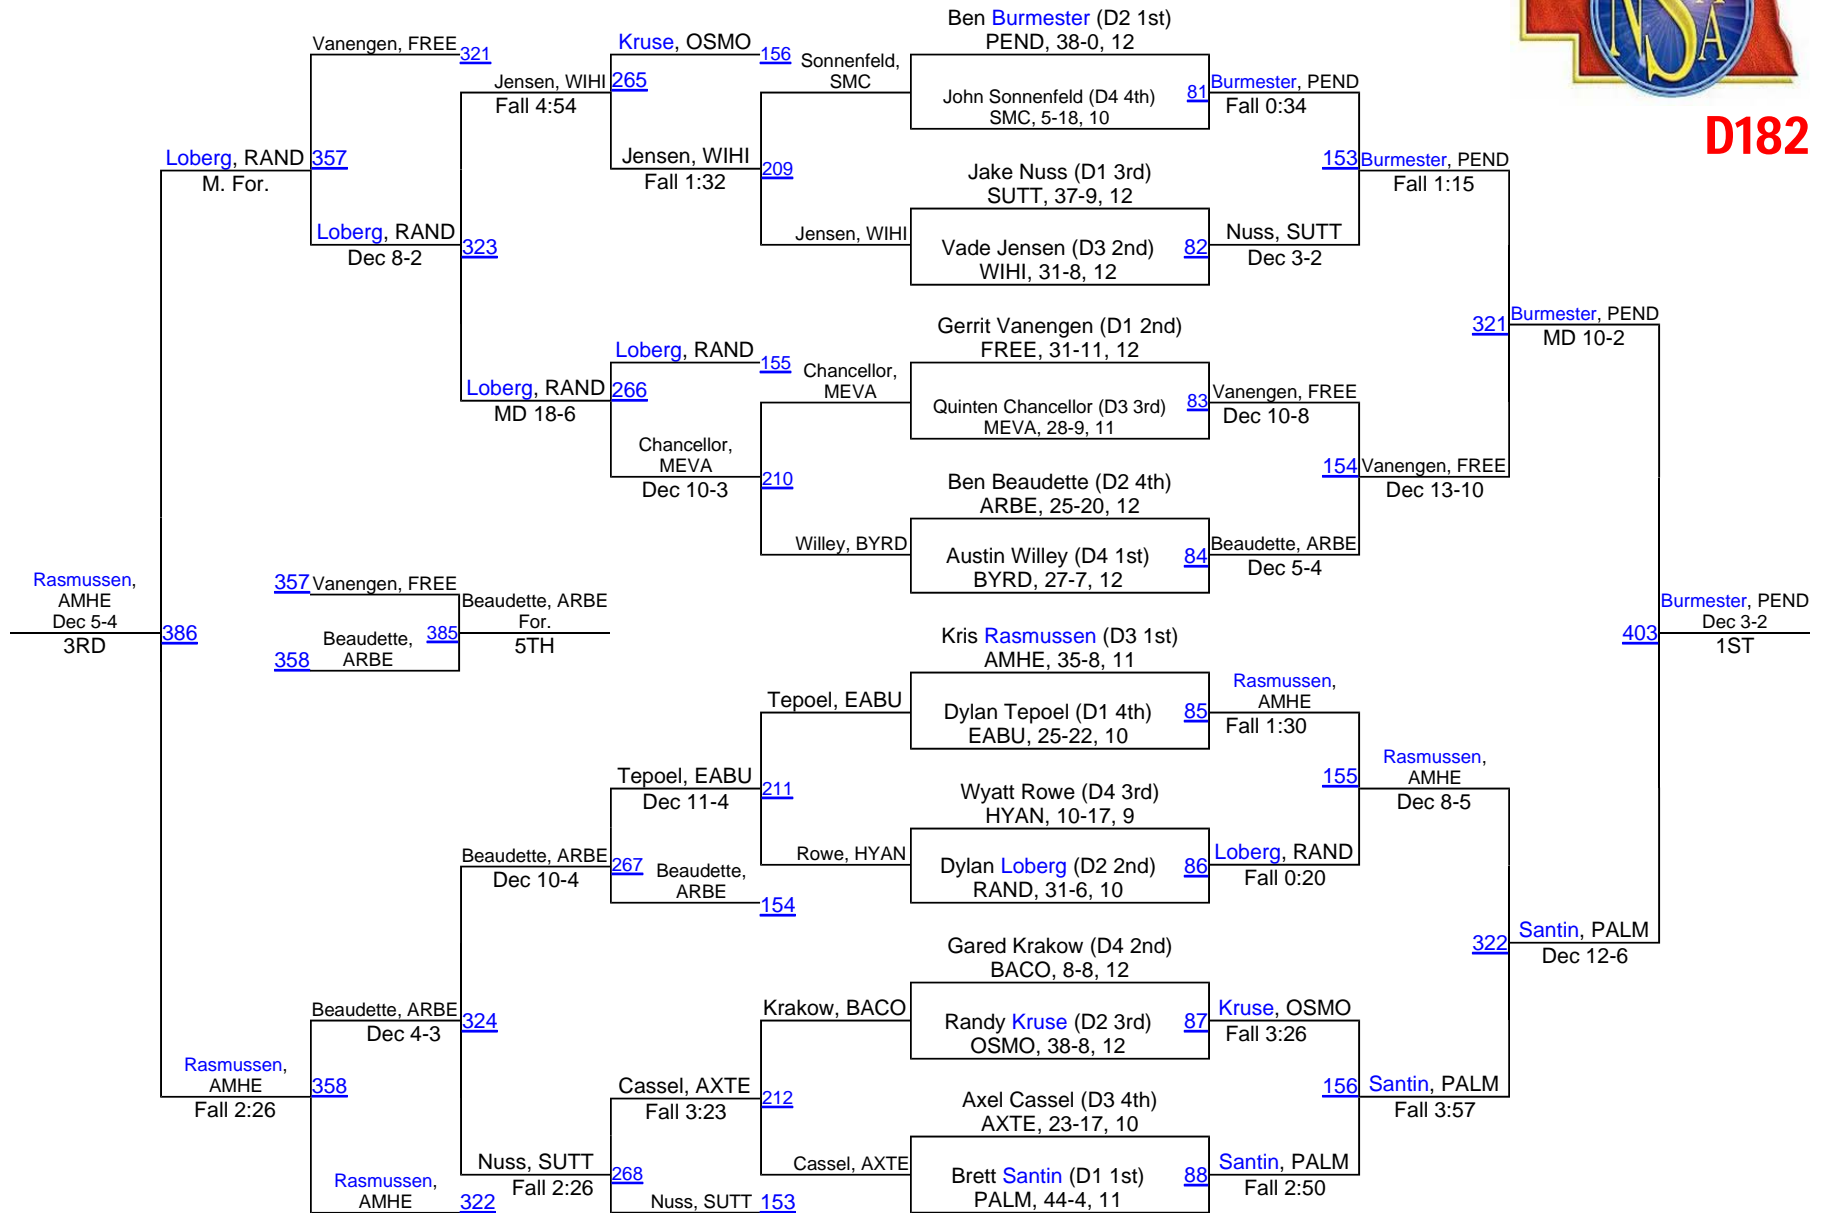

2013 NSAA Championships

D182