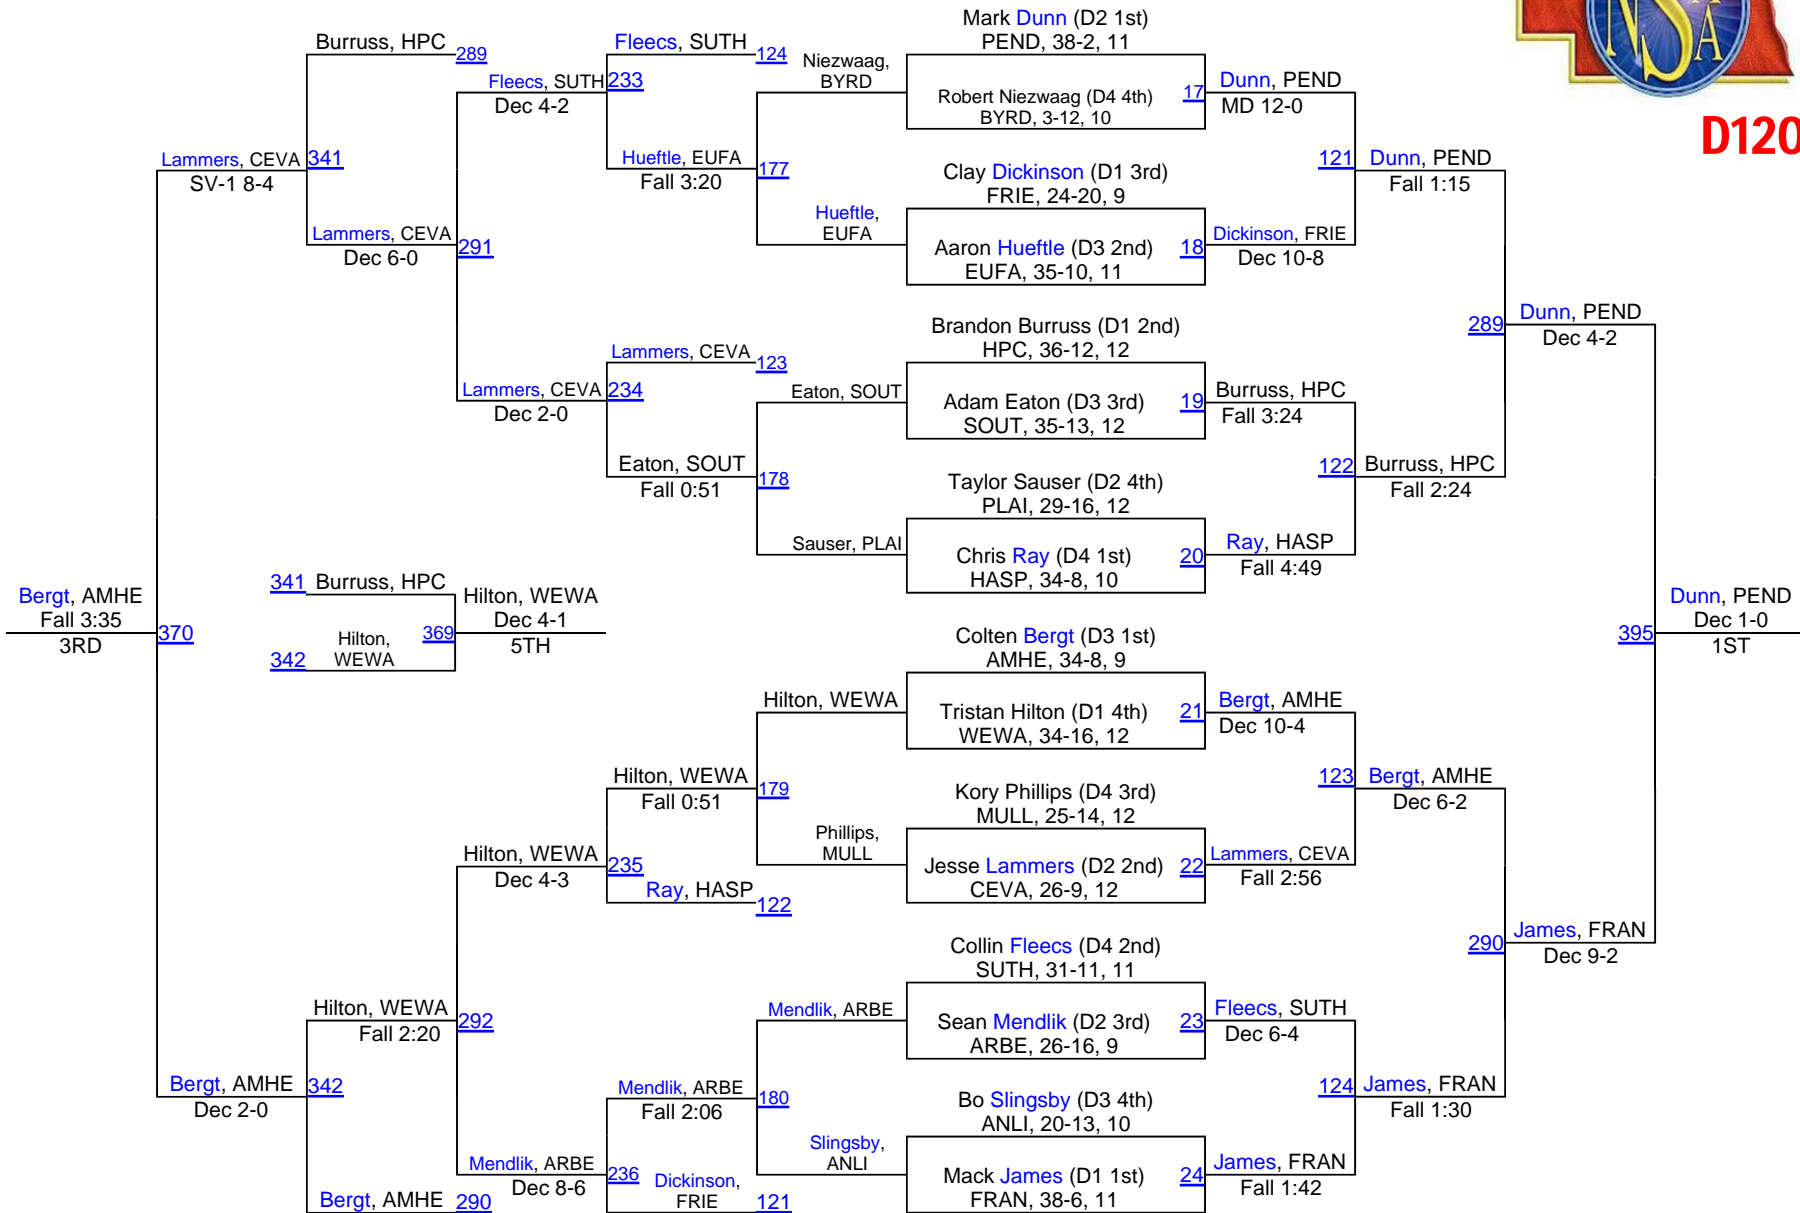

2013 NSAA Championships

D120