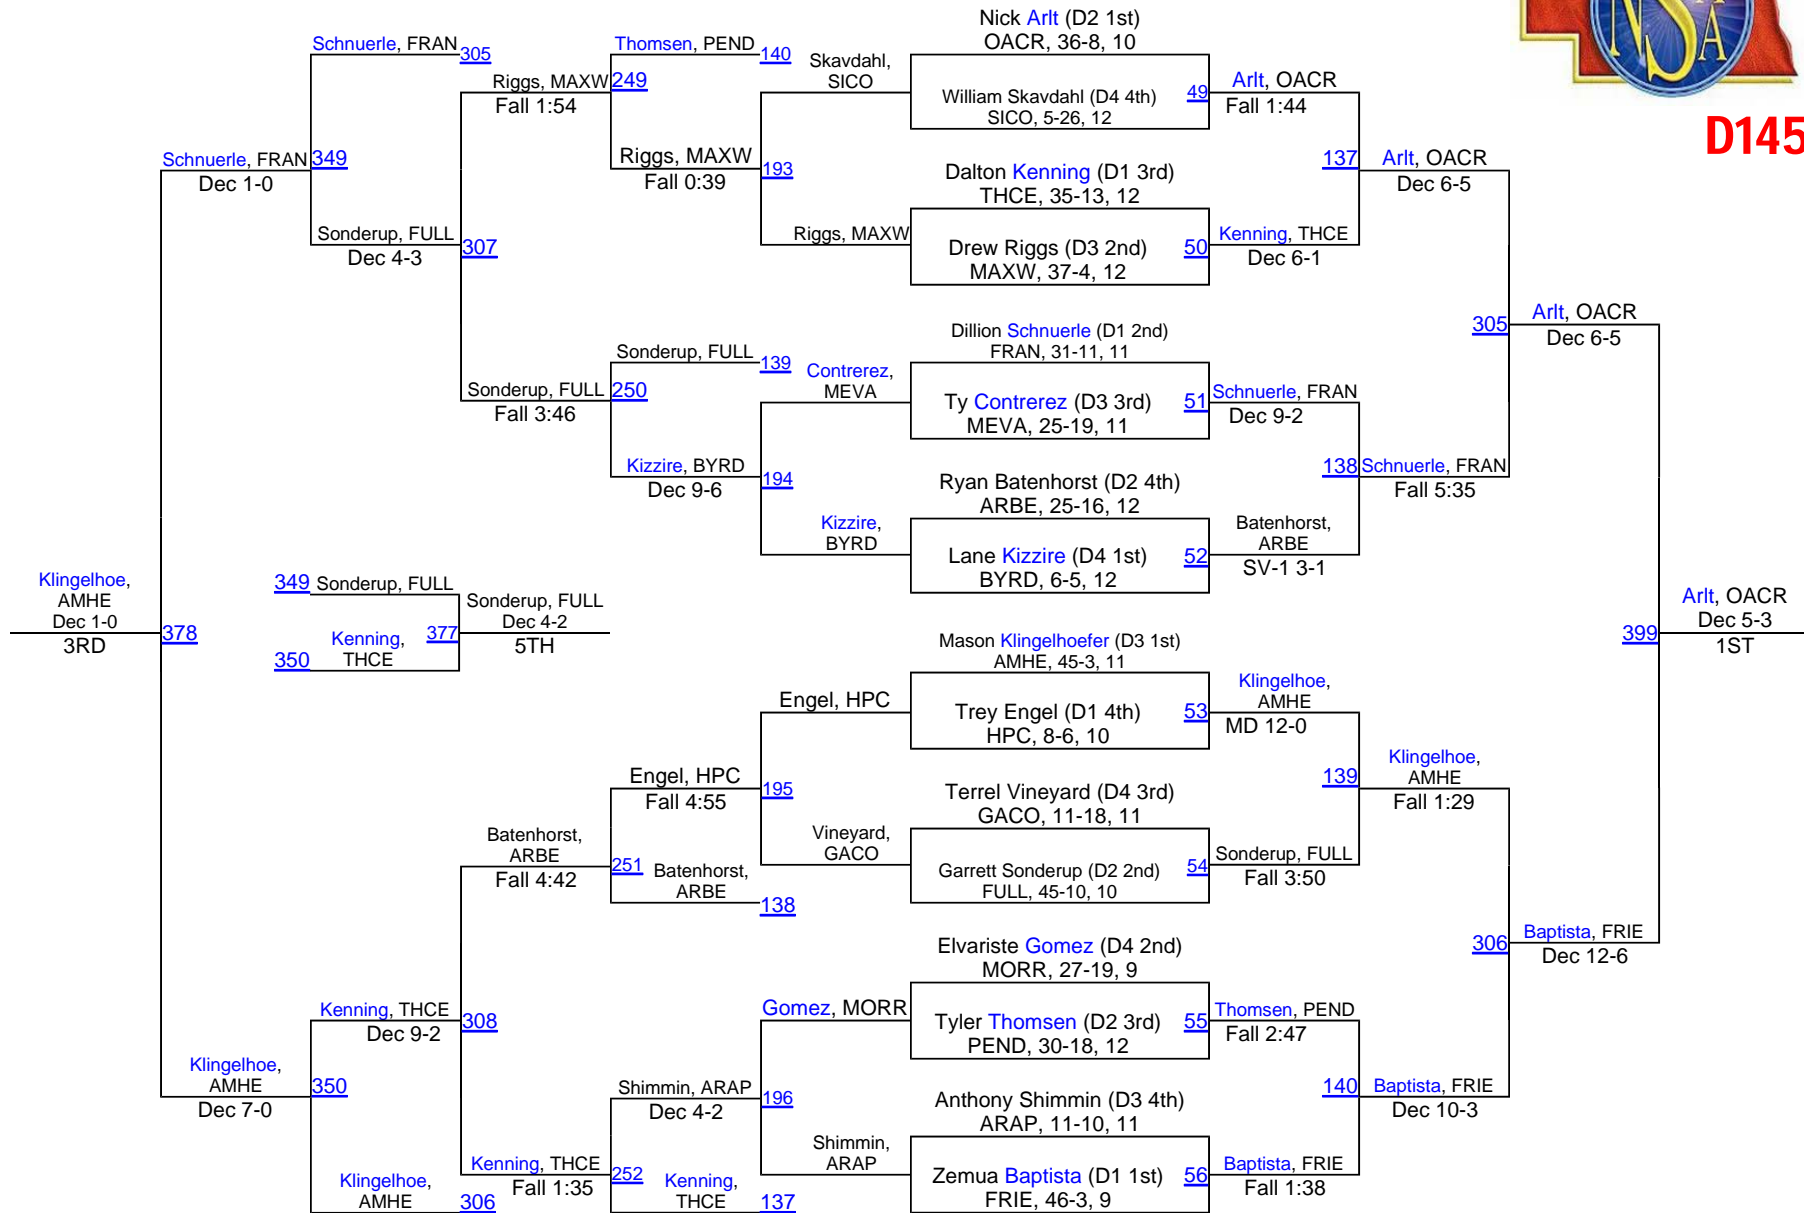

2013 NSAA Championships

D145