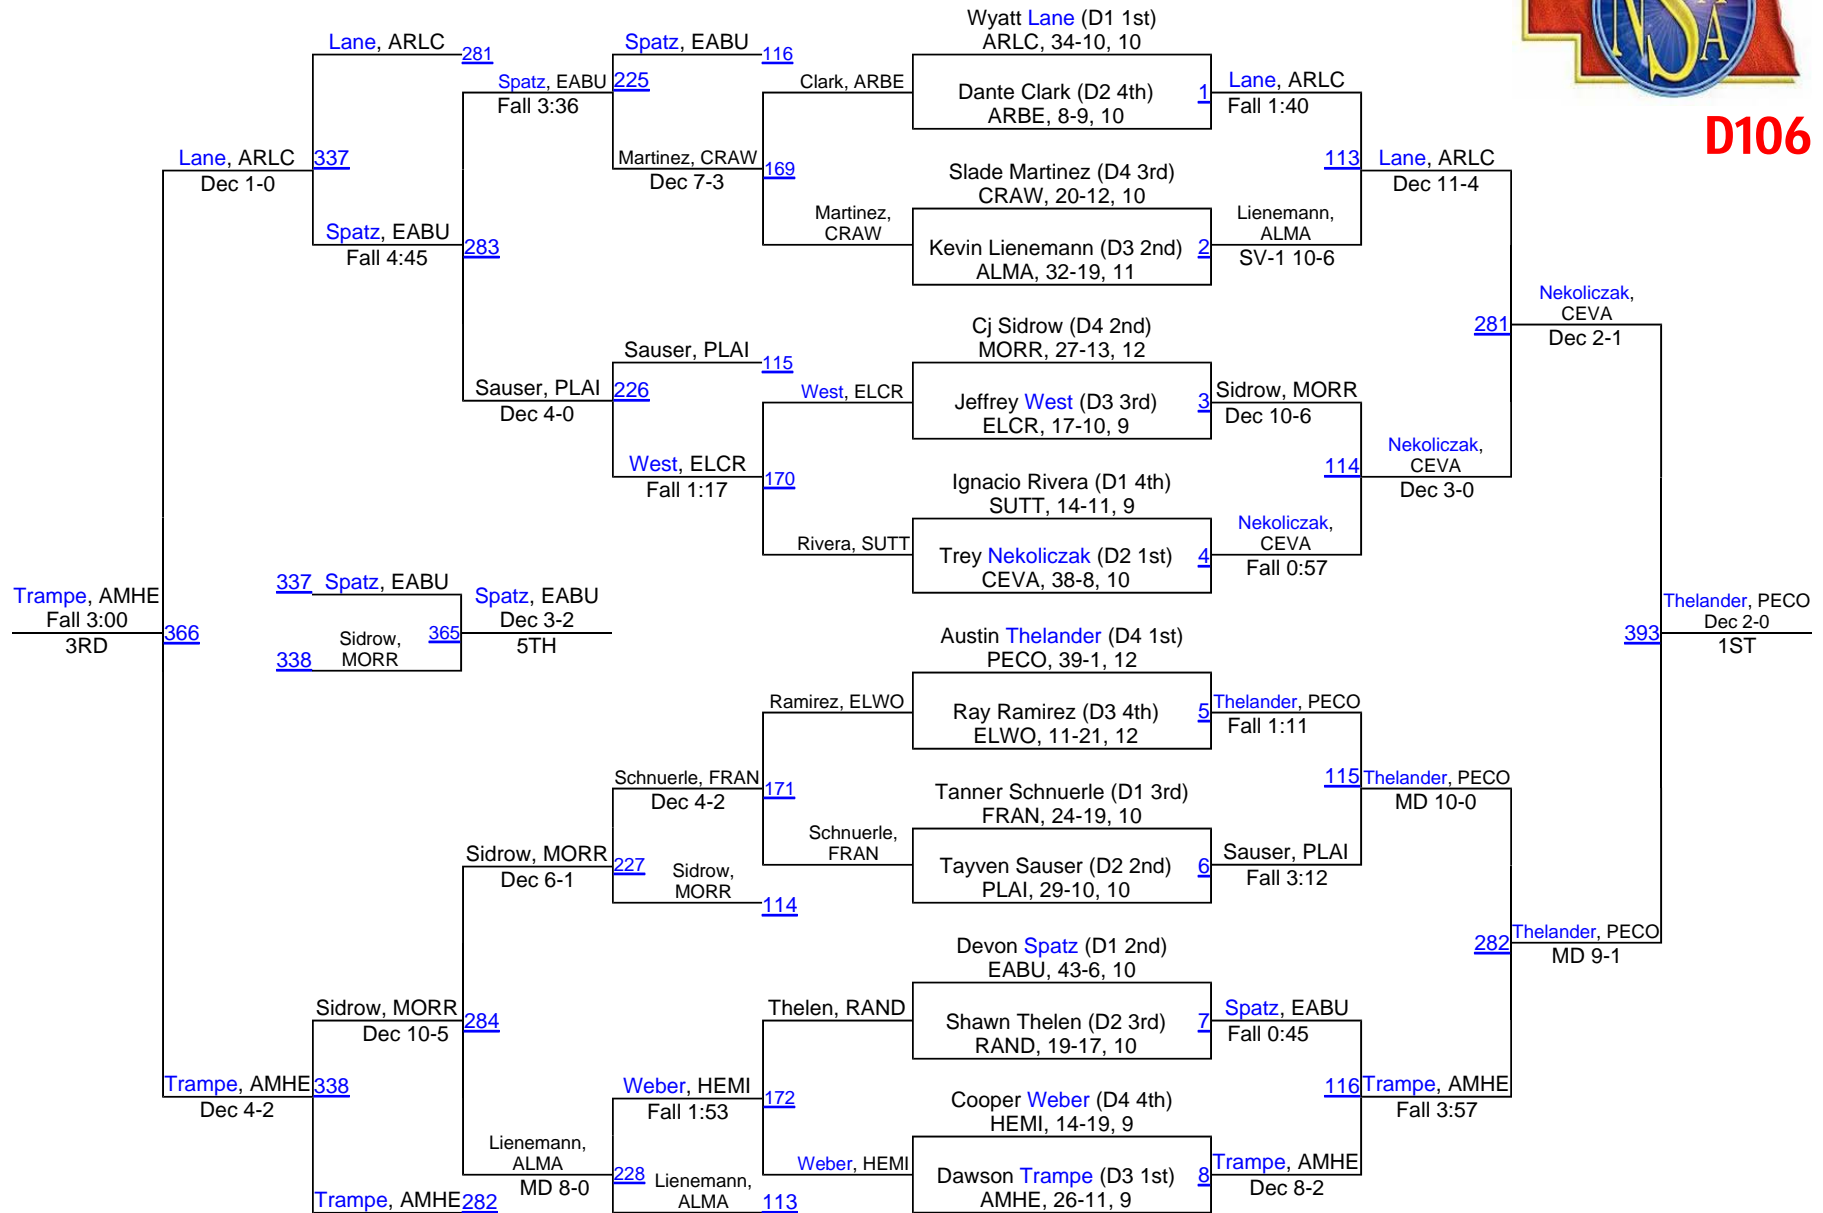

2013 NSAA Wrestling Championships

Team Scores – Final Standings

Class D

1.	Amherst	185.5		34. Arcadia-Loup City	18.0
2.	Pender	172.0		34. Osmond	18.0
3.	Plainview	90.0		34. Sutherland	18.0
4.	East Butler	67.0		37. Superior	17.0
5.	Friend	62.0		38. Banner County	15.0
6.	Freeman	61.5		38. Morrill	15.0
7.	Perkins County	57.0		40. SMC	14.0
8.	Palmer	54.5		41. Fullerton	13.0
9.	Maxwell	43.0		42. Garden County	12.0
10.	Arapahoe	42.0		42. South Loup	12.0
10.	Franklin	42.0		44. Sutton	10.0
12.	Lutheran High Northeast	41.0		45. Elgin Public/Pope John	8.0
13.	Bayard	40.5		46. Cambridge	7.0
14.	Weeping Water	40.0		46. Hemingford	7.0
15.	Medicine Valley	36.0		48. Wilcox-Hildreth	6.0
16.	Howells-Dodge	35.0		49. Hitchcock County	5.0
17.	Archbishop Bergan	34.0		49. Ravenna	5.0
17.	Cedar Valley	34.0		51. Alma	4.0
17.	Thayer Central	34.0		51. Mullen	4.0
20.	Hay Springs	31.0		53. Axtell	3.0
20.	High Plains Community	31.0		53. Harvard	3.0
22.	Eustis-Farnam	30.0		53. Pleasanton	3.0
23.	Elm Creek	28.0		56. Clearwater/Orchard	1.0
23.	Oakland-Craig	28.0		56. Crawford	1.0
25.	Winside	27.0		58. Ansley-Litchfield	0.0
26.	Neligh-Oakdale	25.0		58. Dorchester	0.0
27.	Meridian	24.0		58. Elwood	0.0
28.	Anselmo-Merna	23.0		58. Hyannis	0.0
29.	Randolph	22.0		58. Minatare	0.0
29.	Sumner-Eddyville-Miller	22.0		58. North Central	0.0
31.	Southwest	21.0		58. Sioux County	0.0
32.	Overton	19.0		58. Southern	0.0
33.	Laurel-Concord Coleridge	18.5			

D106