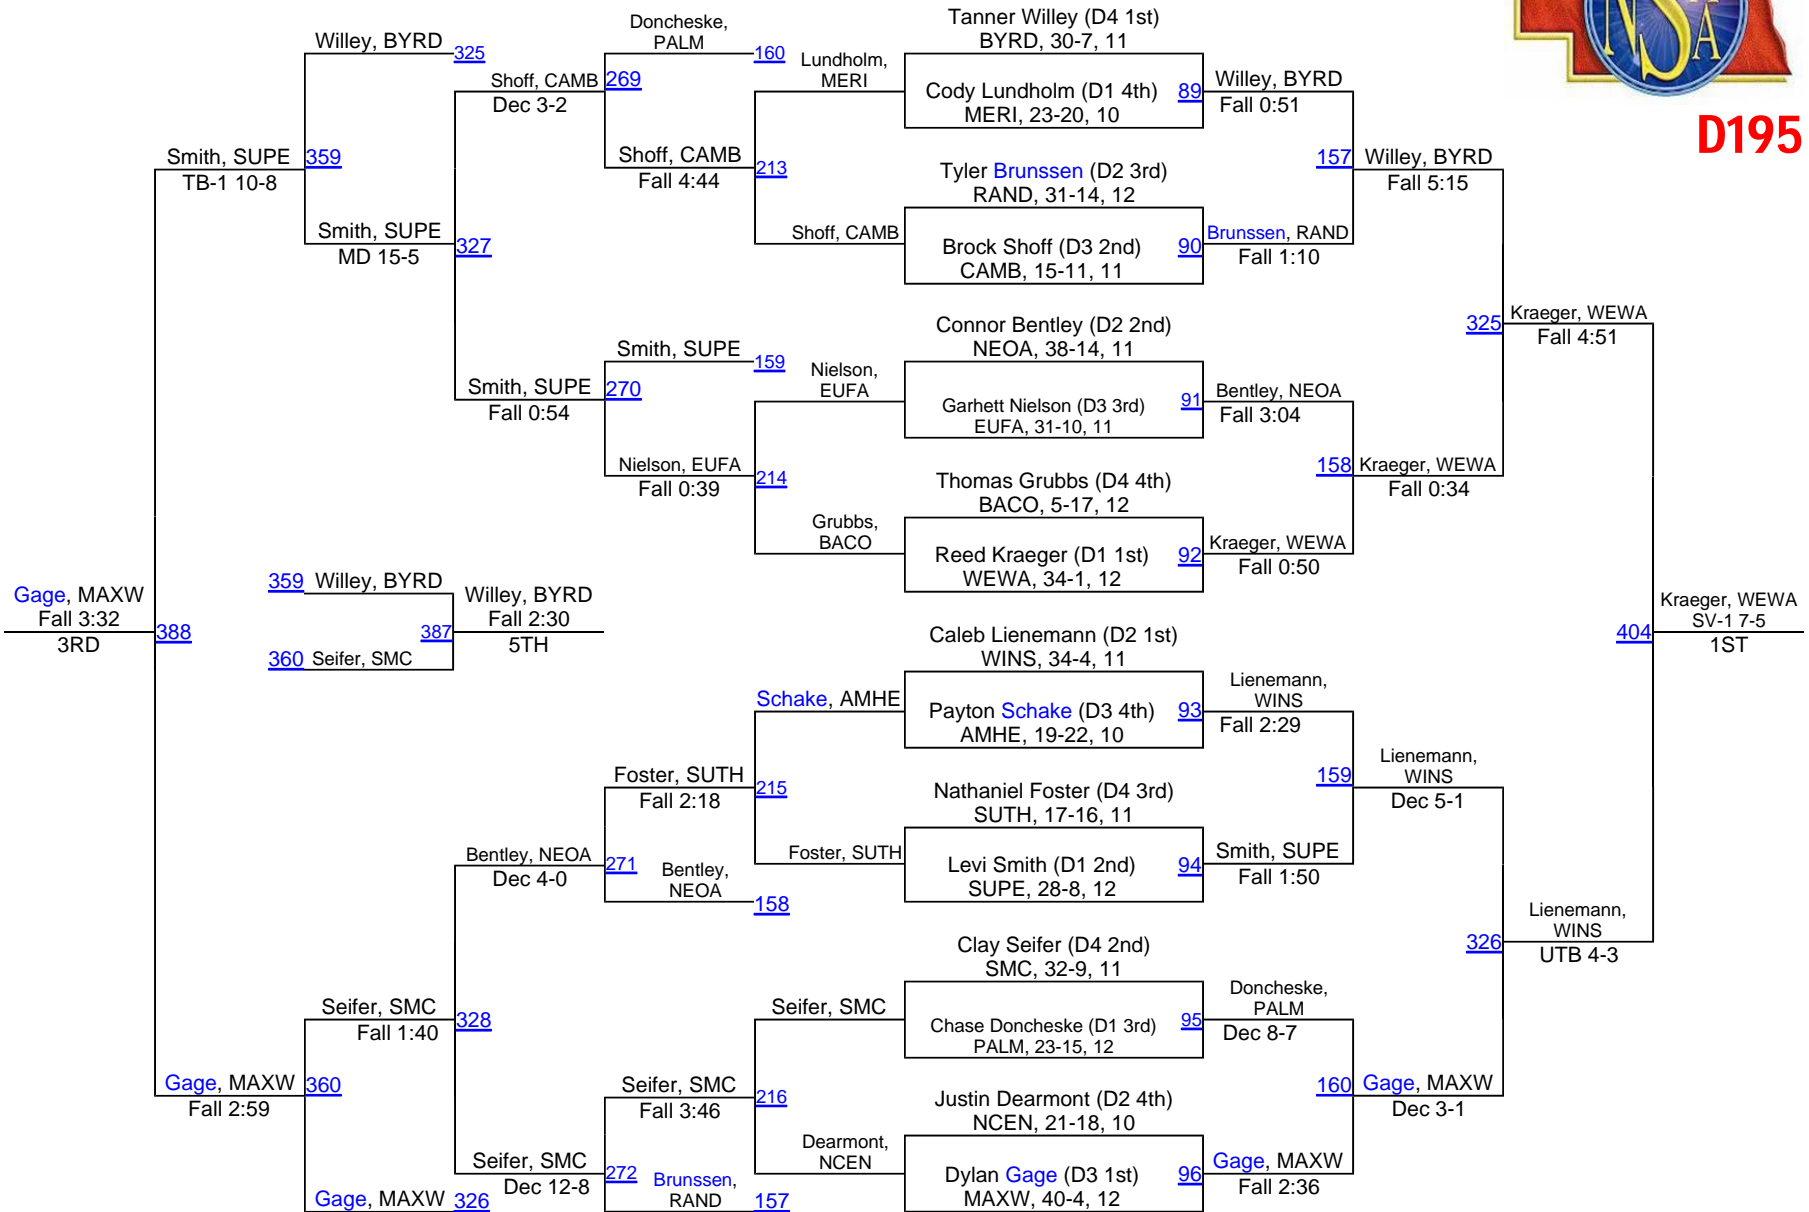

2013 NSAA Championships

D195