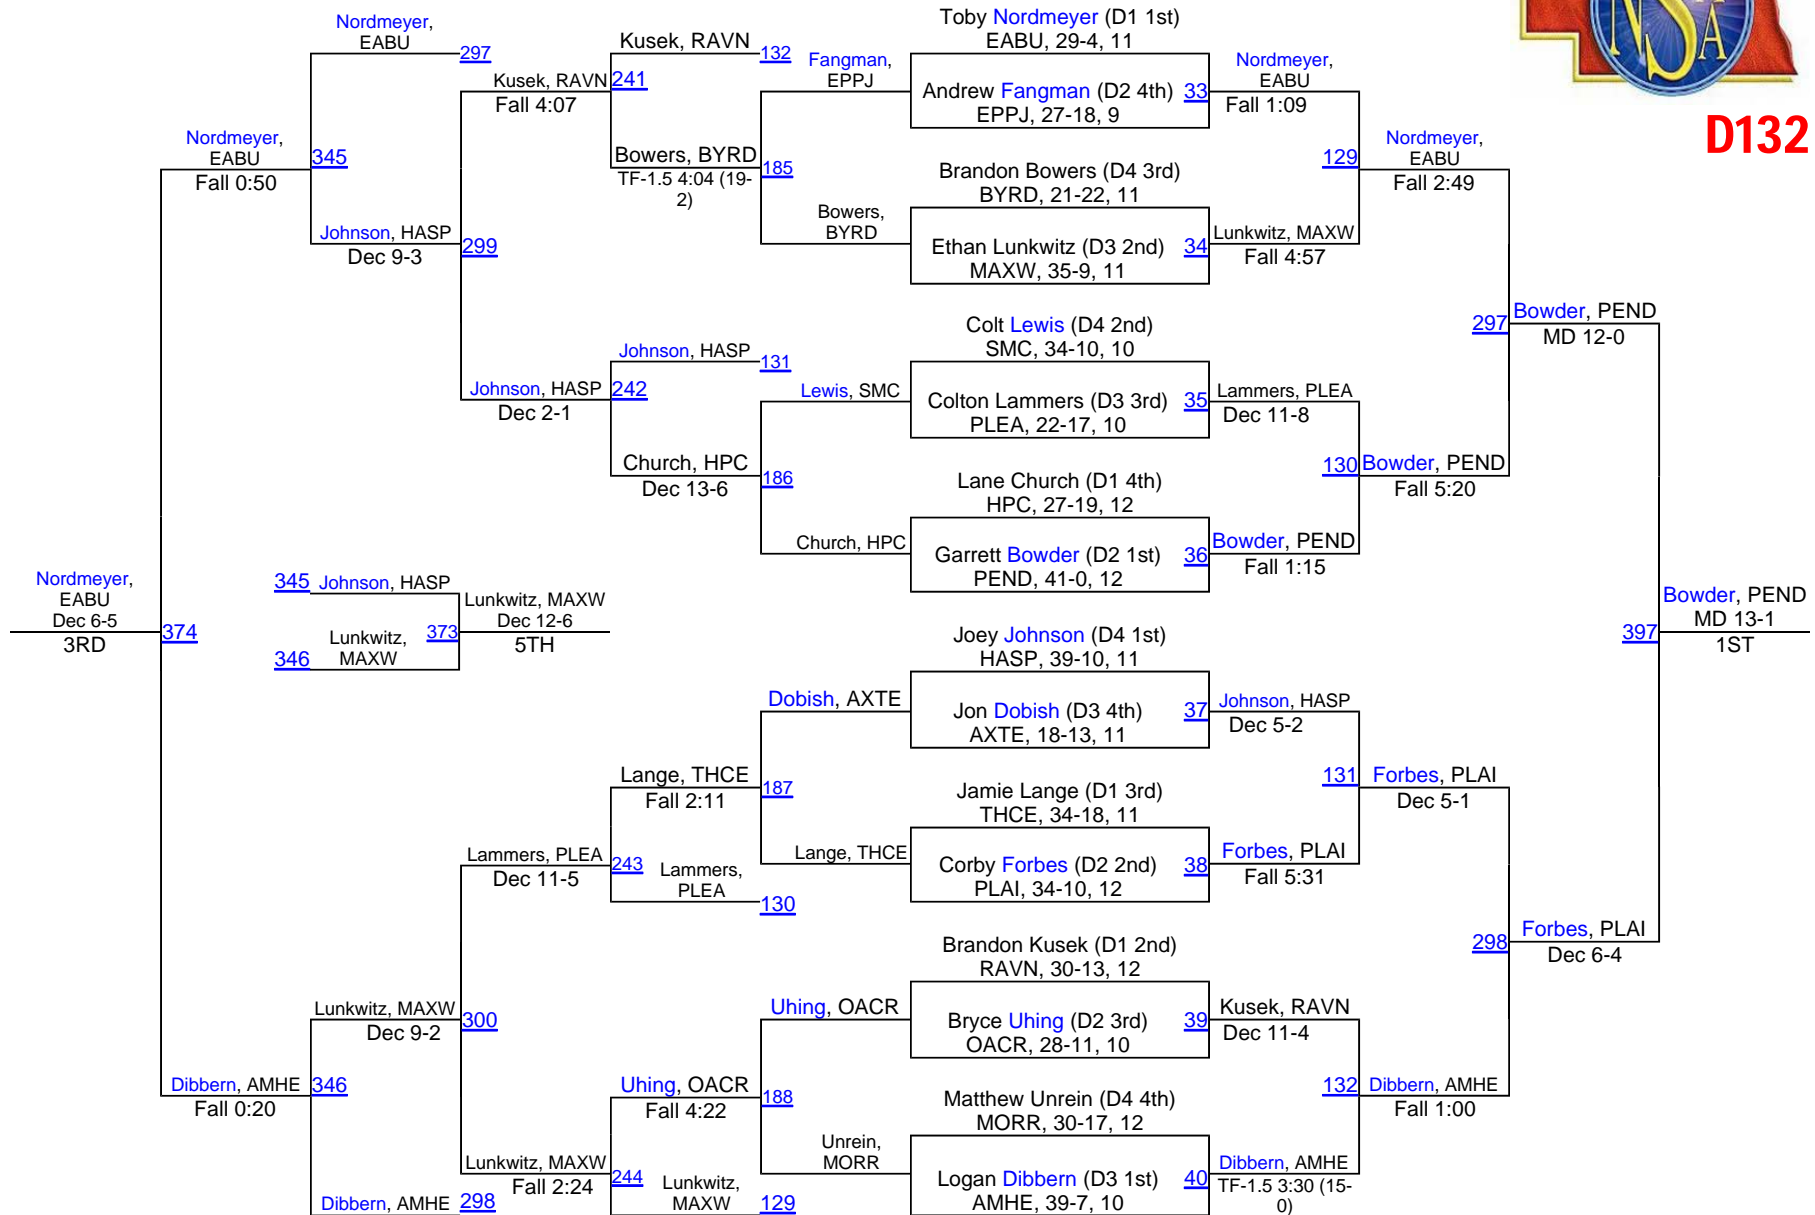

2013 NSAA Championships

D132