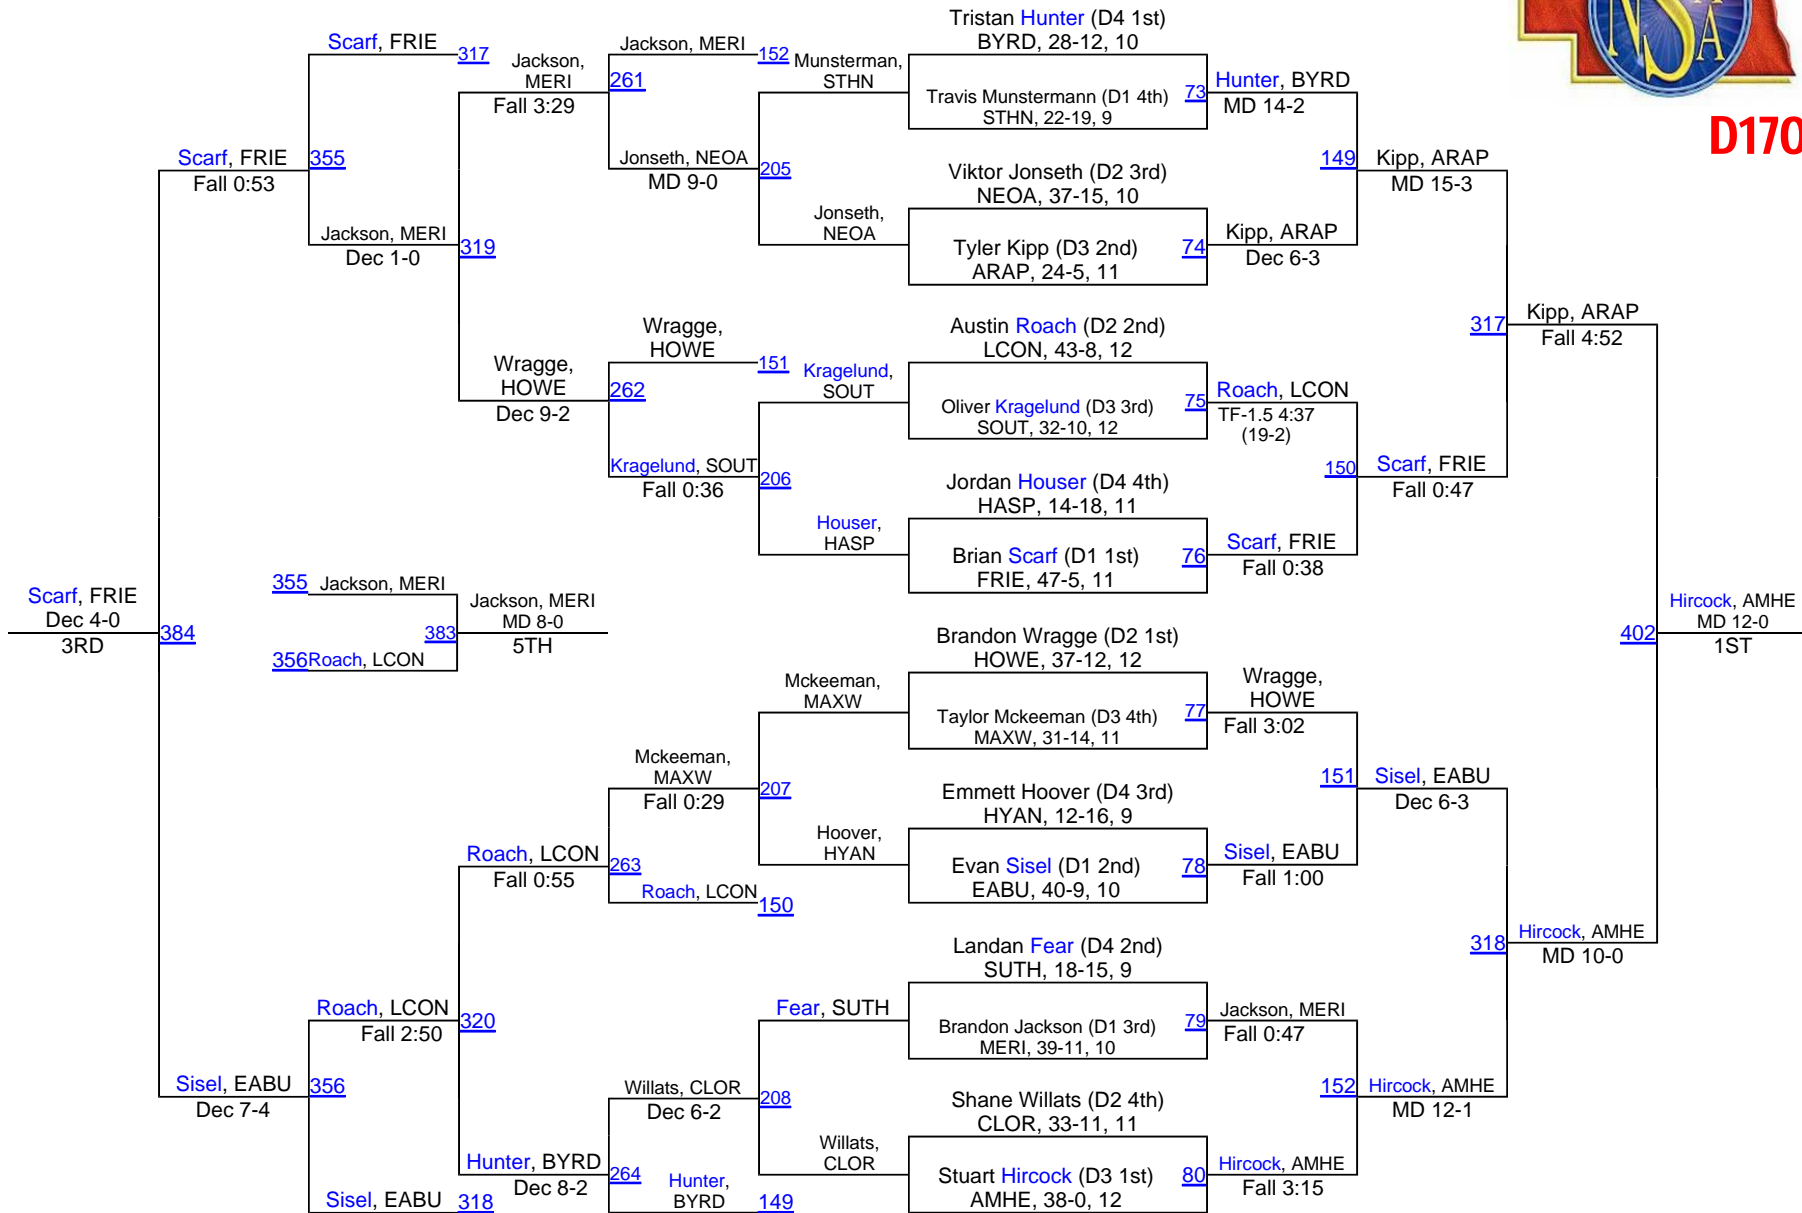

2013 NSAA Championships

D170