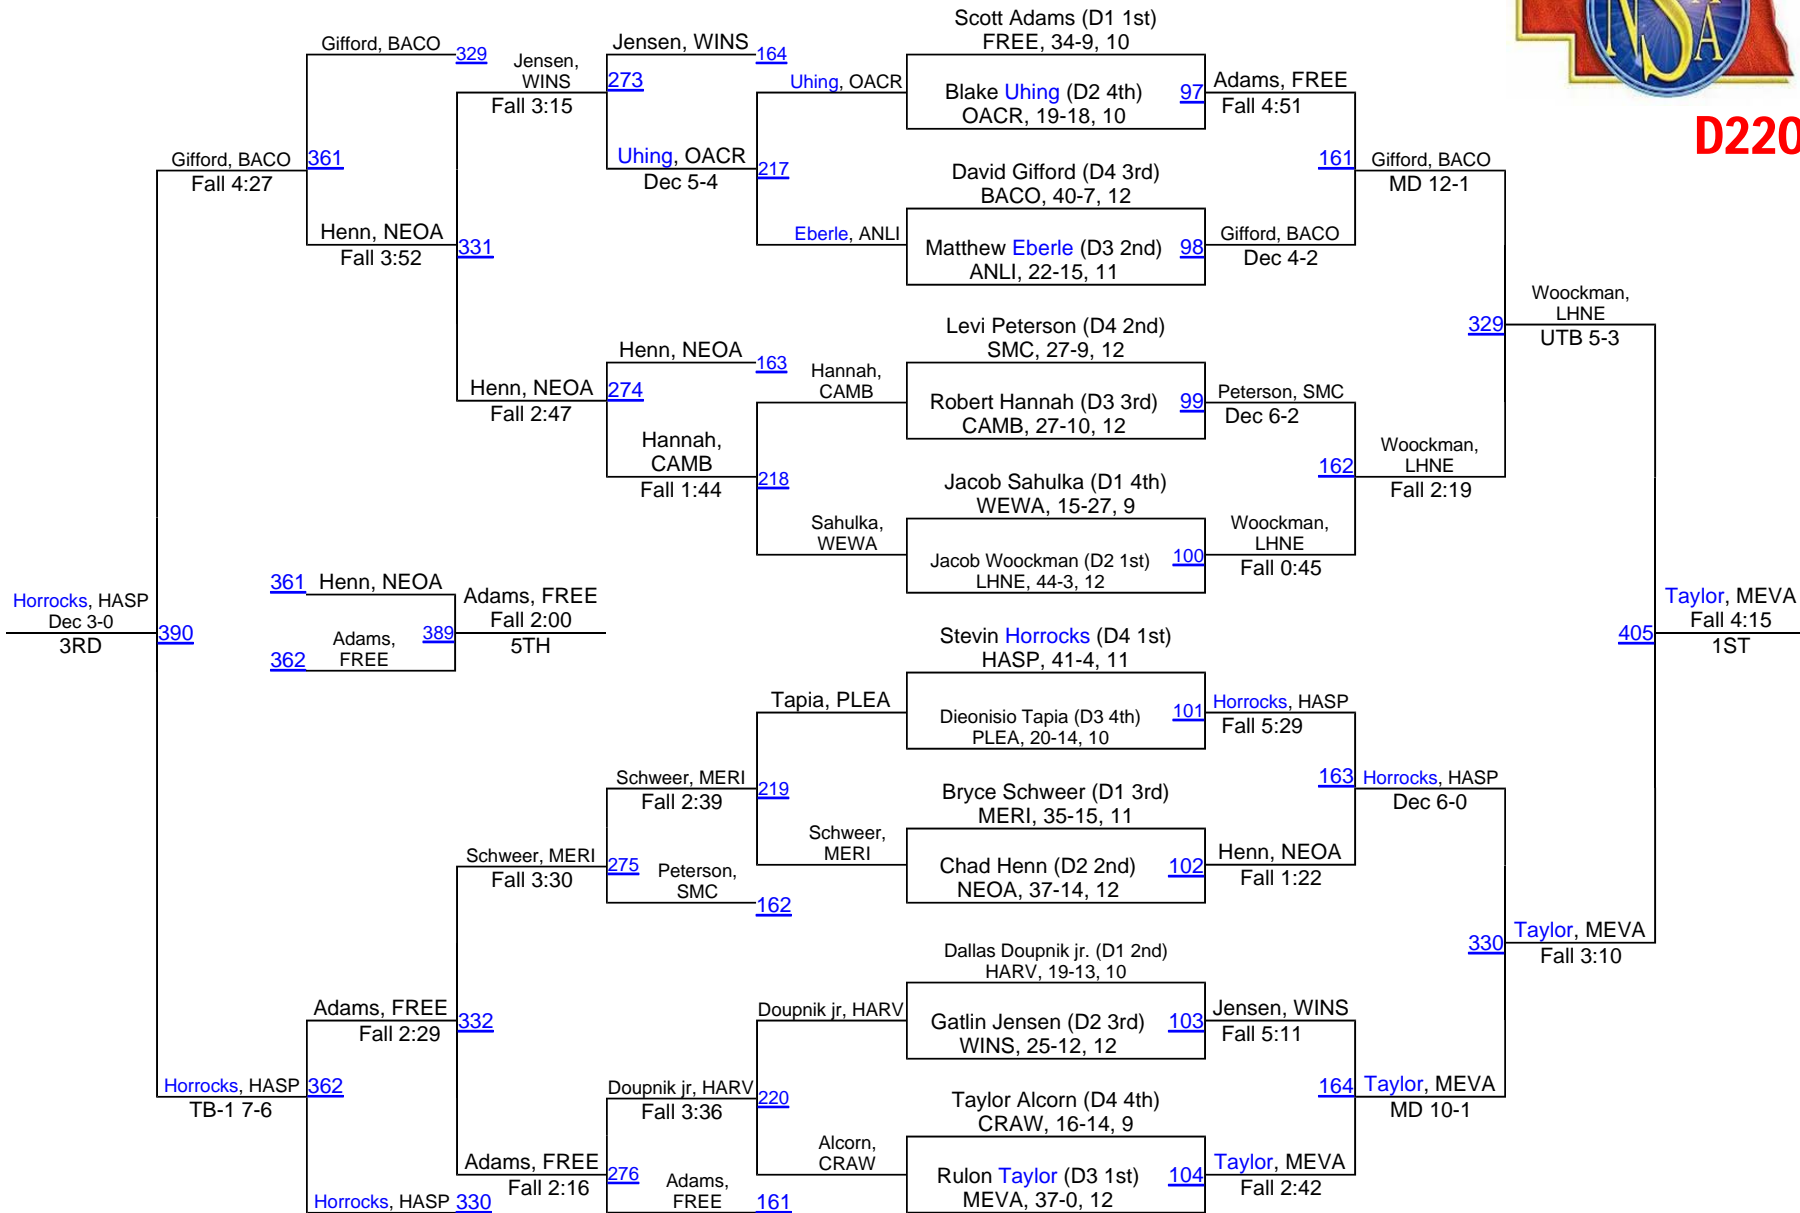

2013 NSAA Championships

D195

2013 NSAA Championships

D220

2013 NSAA Championships

D285