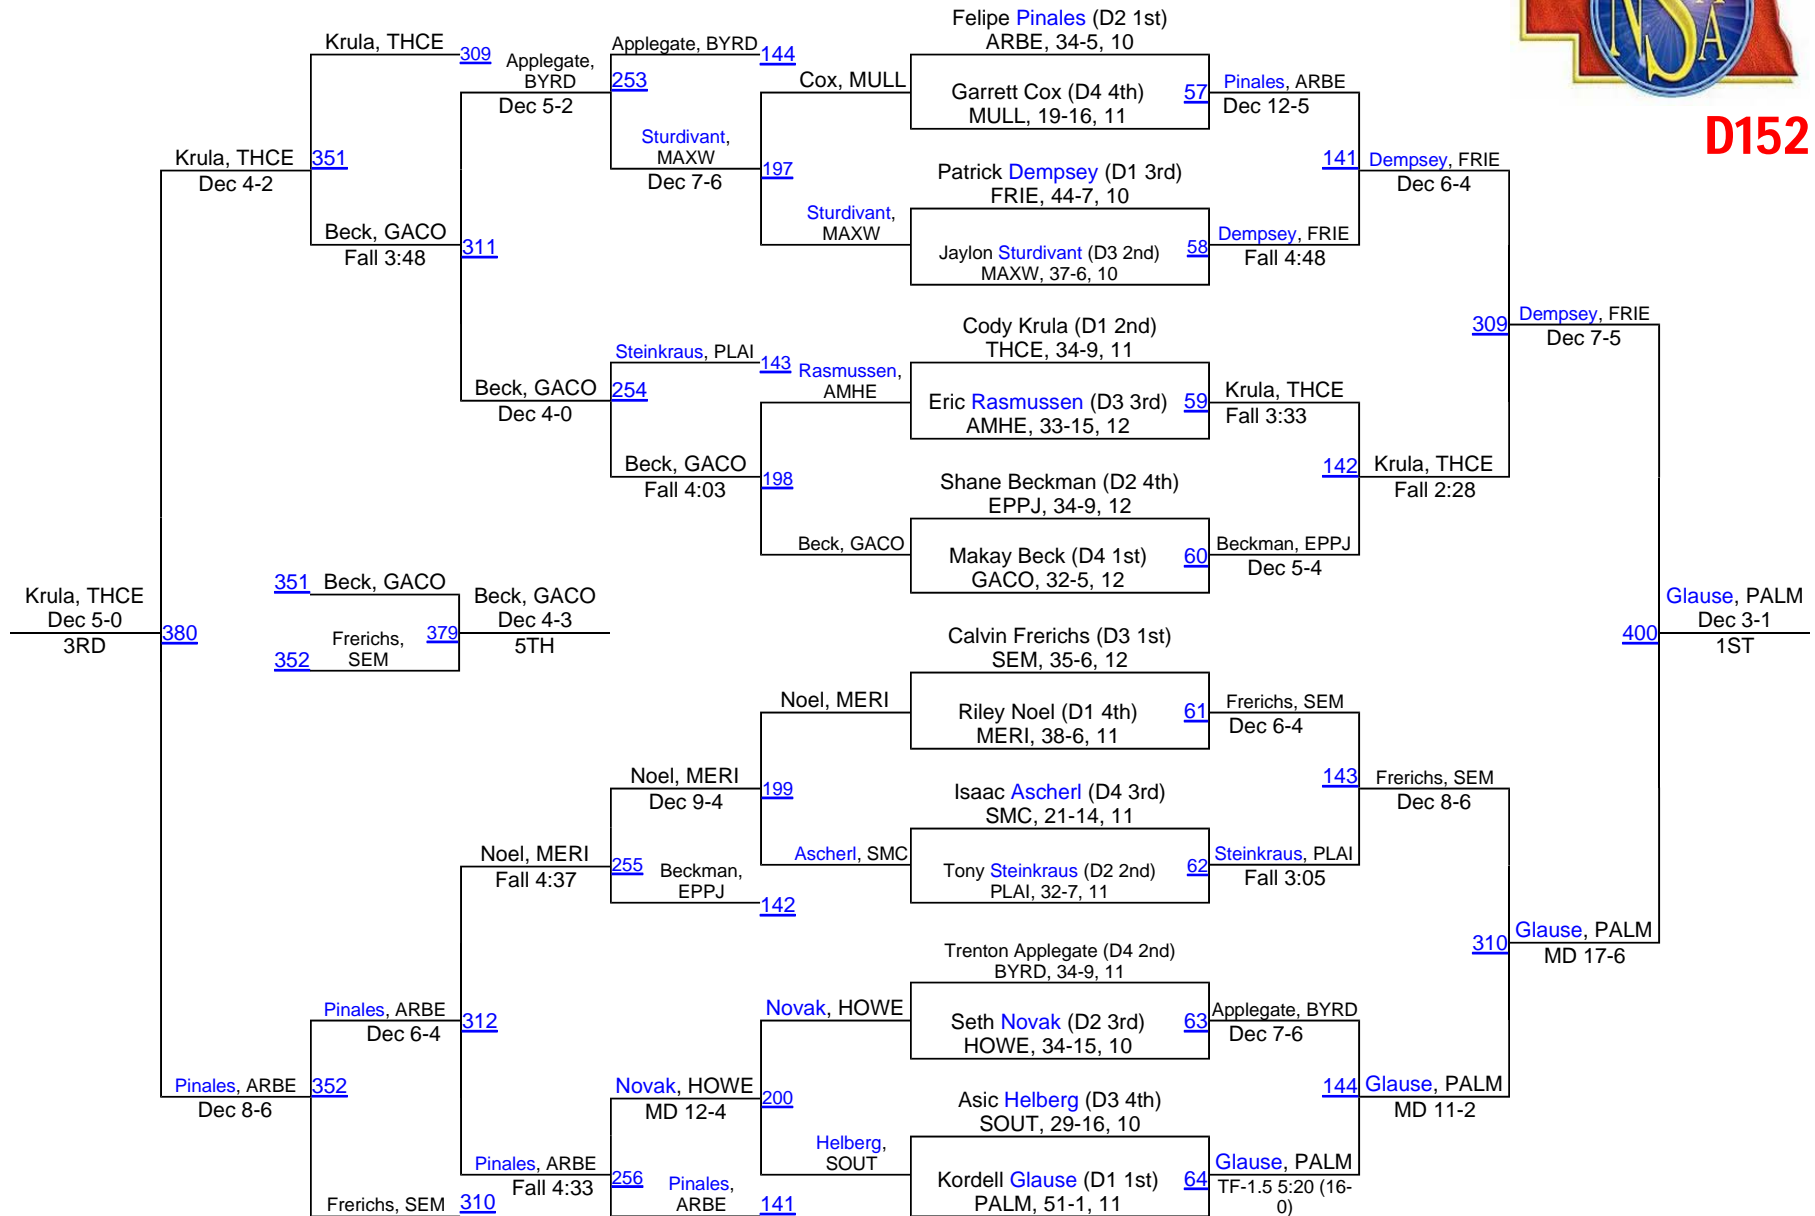

2013 NSAA Championships

D152