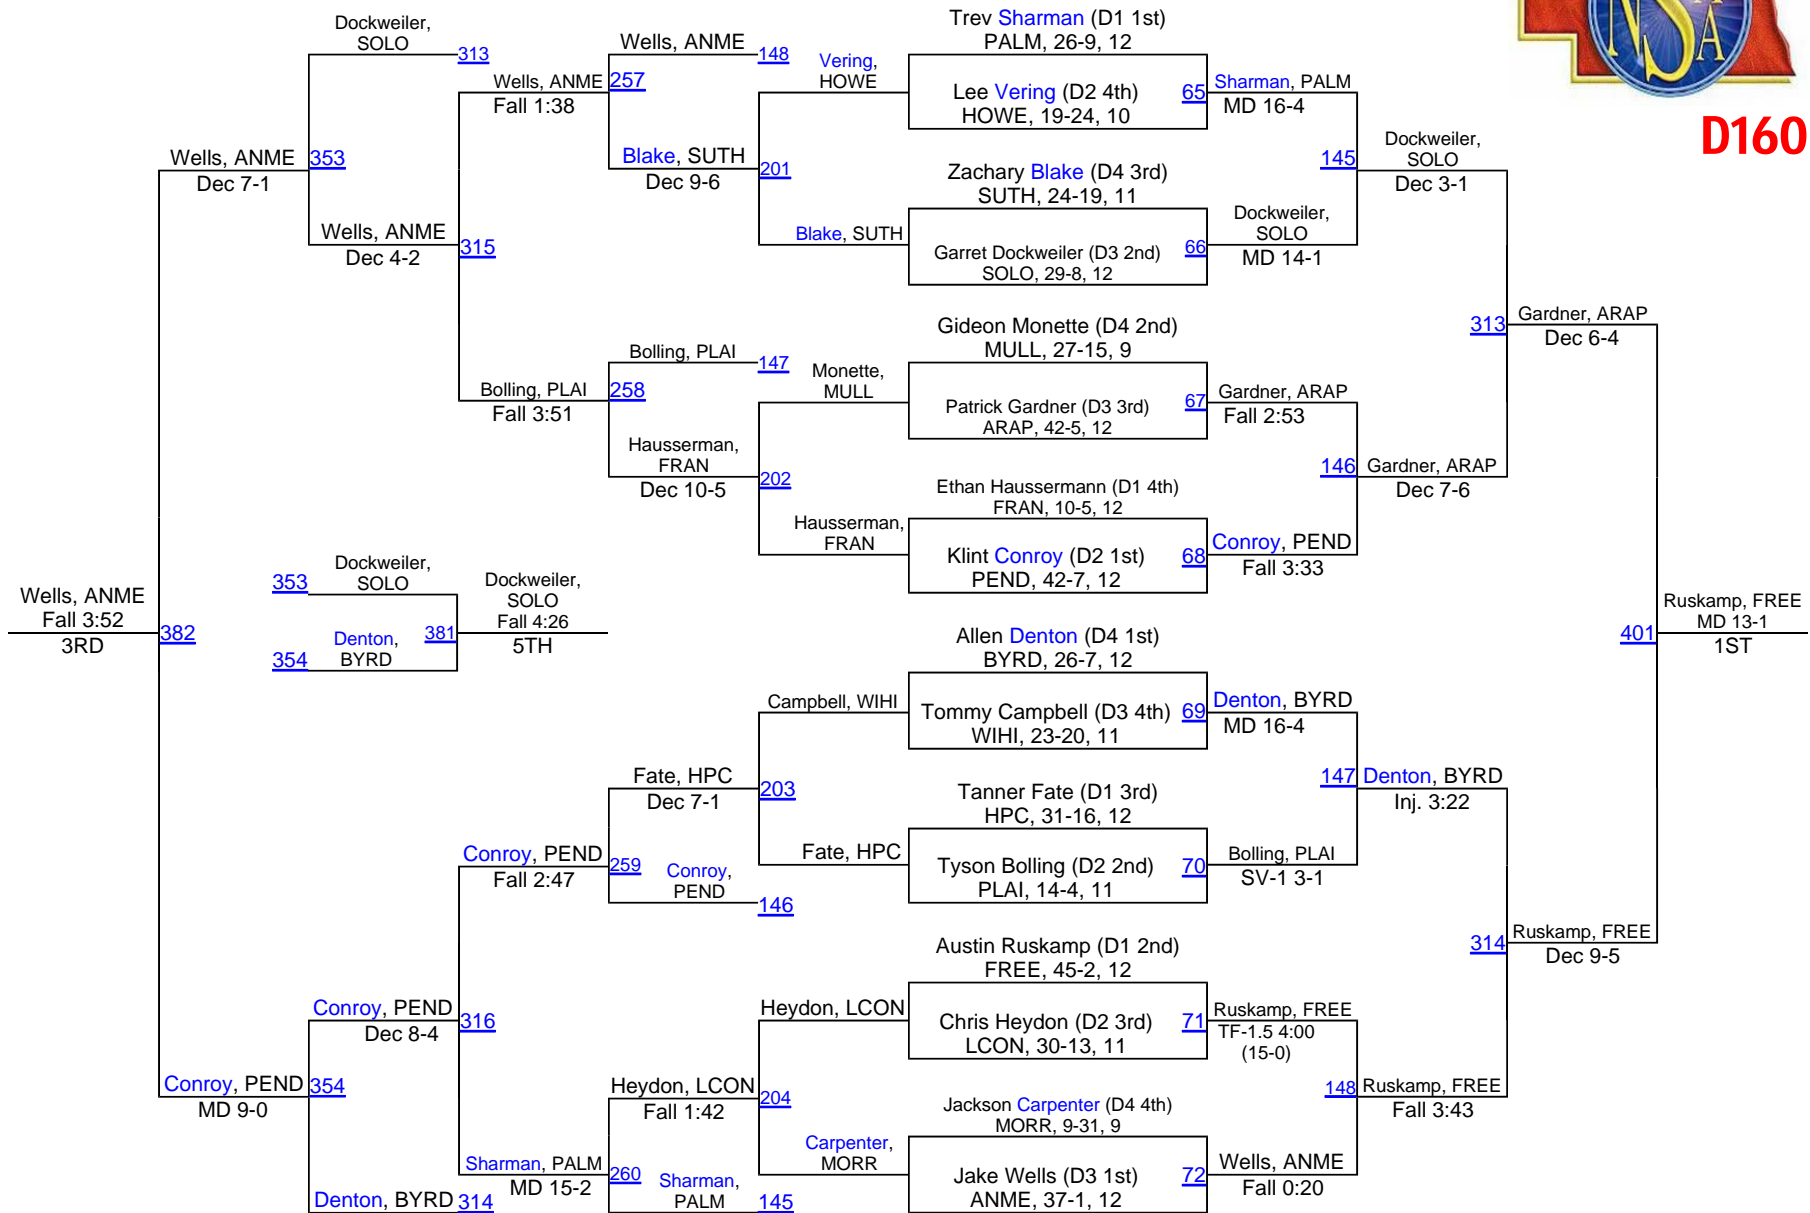

2013 NSAA Championships

D160