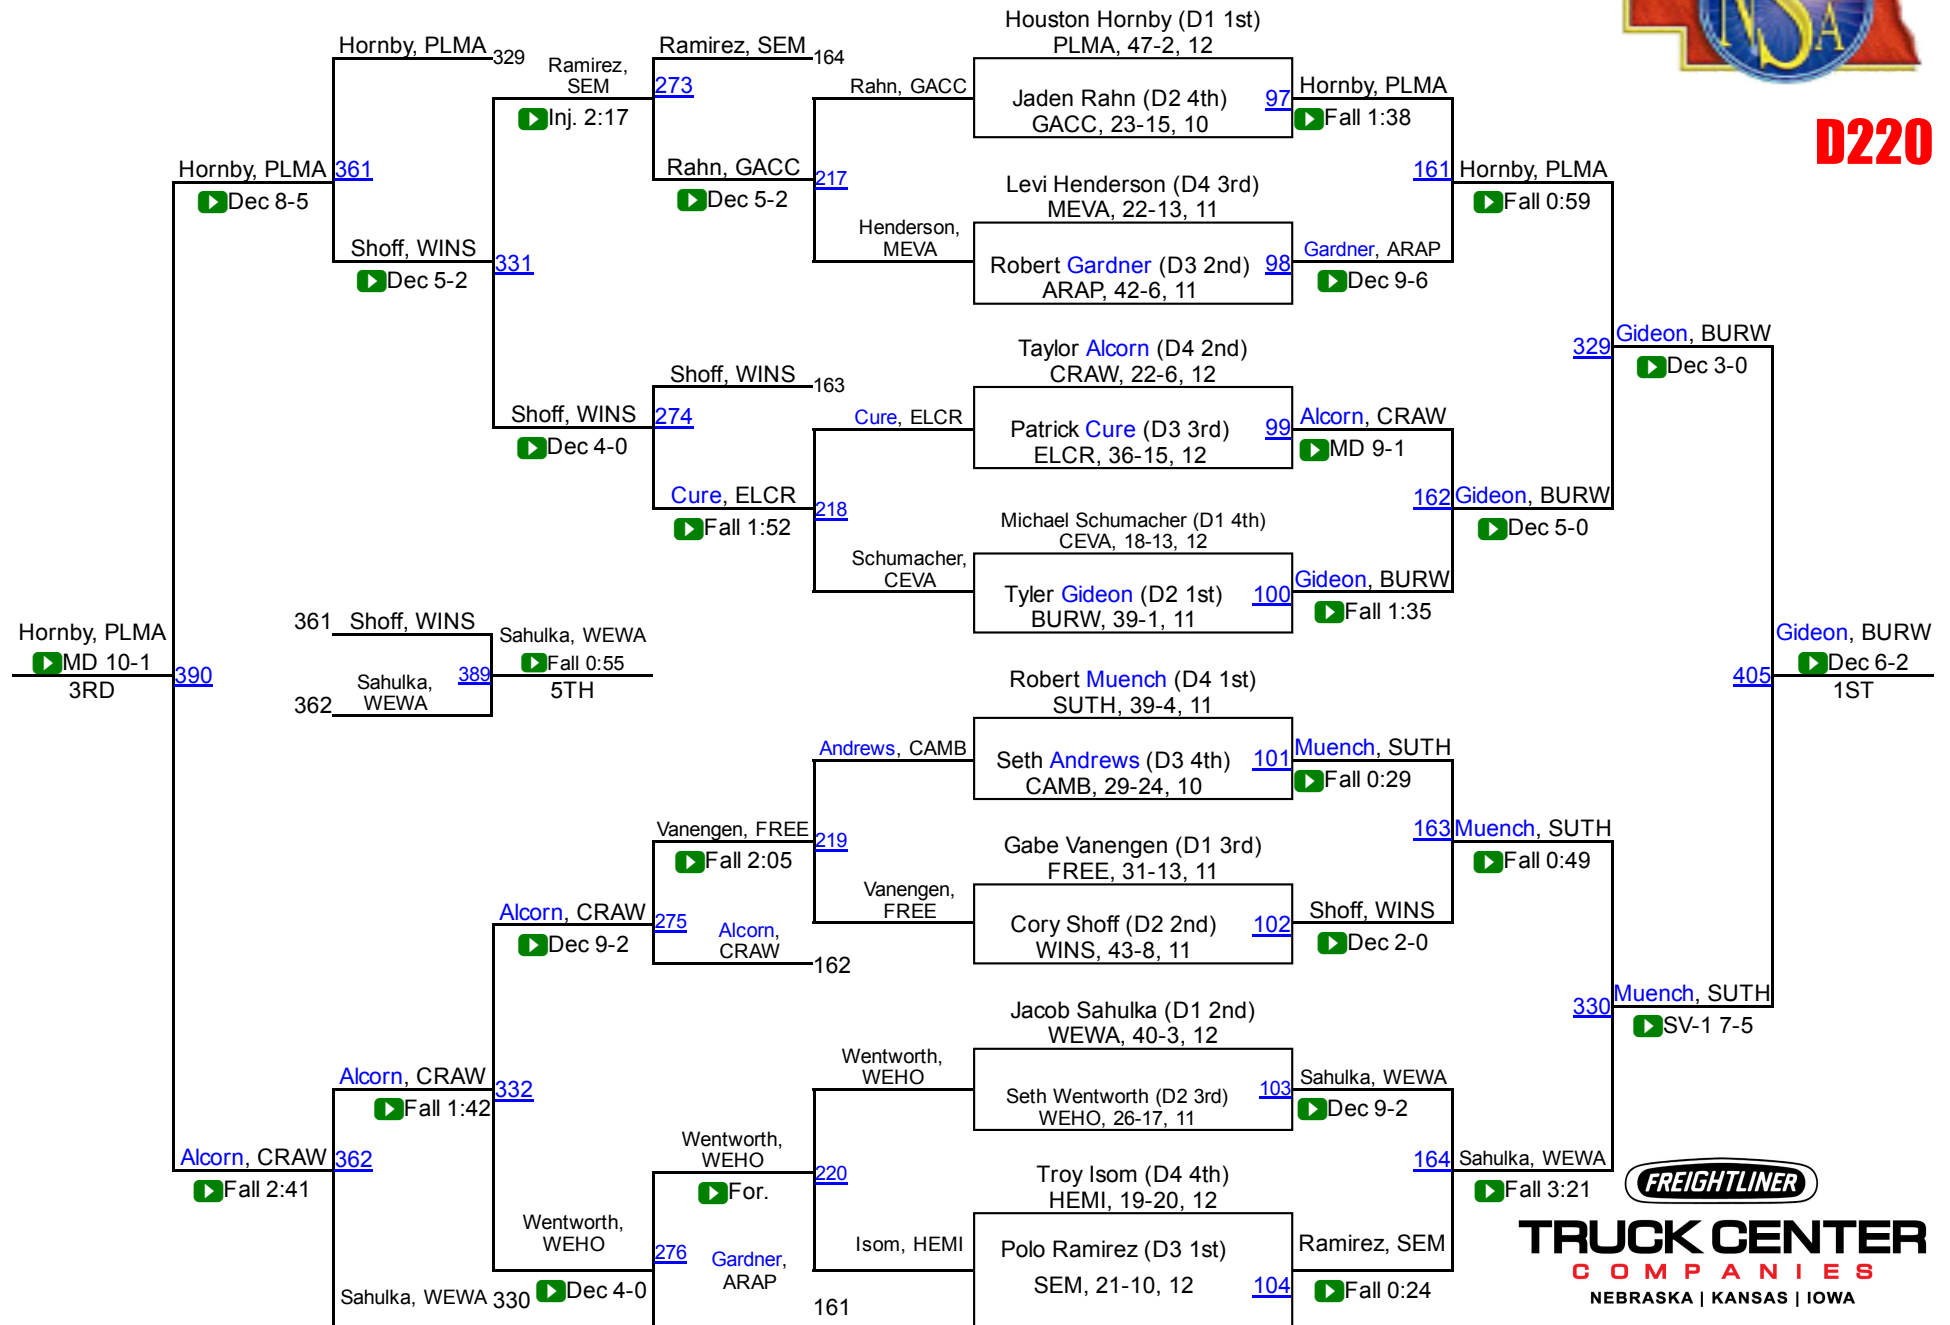

2016 NSAA Championships

D160

TRUCK CENTER
 COMPANIES
 NEBRASKA | KANSAS | IOWA

2016 NSAA Championships

D195

2016 NSAA Championships

D220

TRUCK CENTER
COMPANIES
NEBRASKA | KANSAS | IOWA