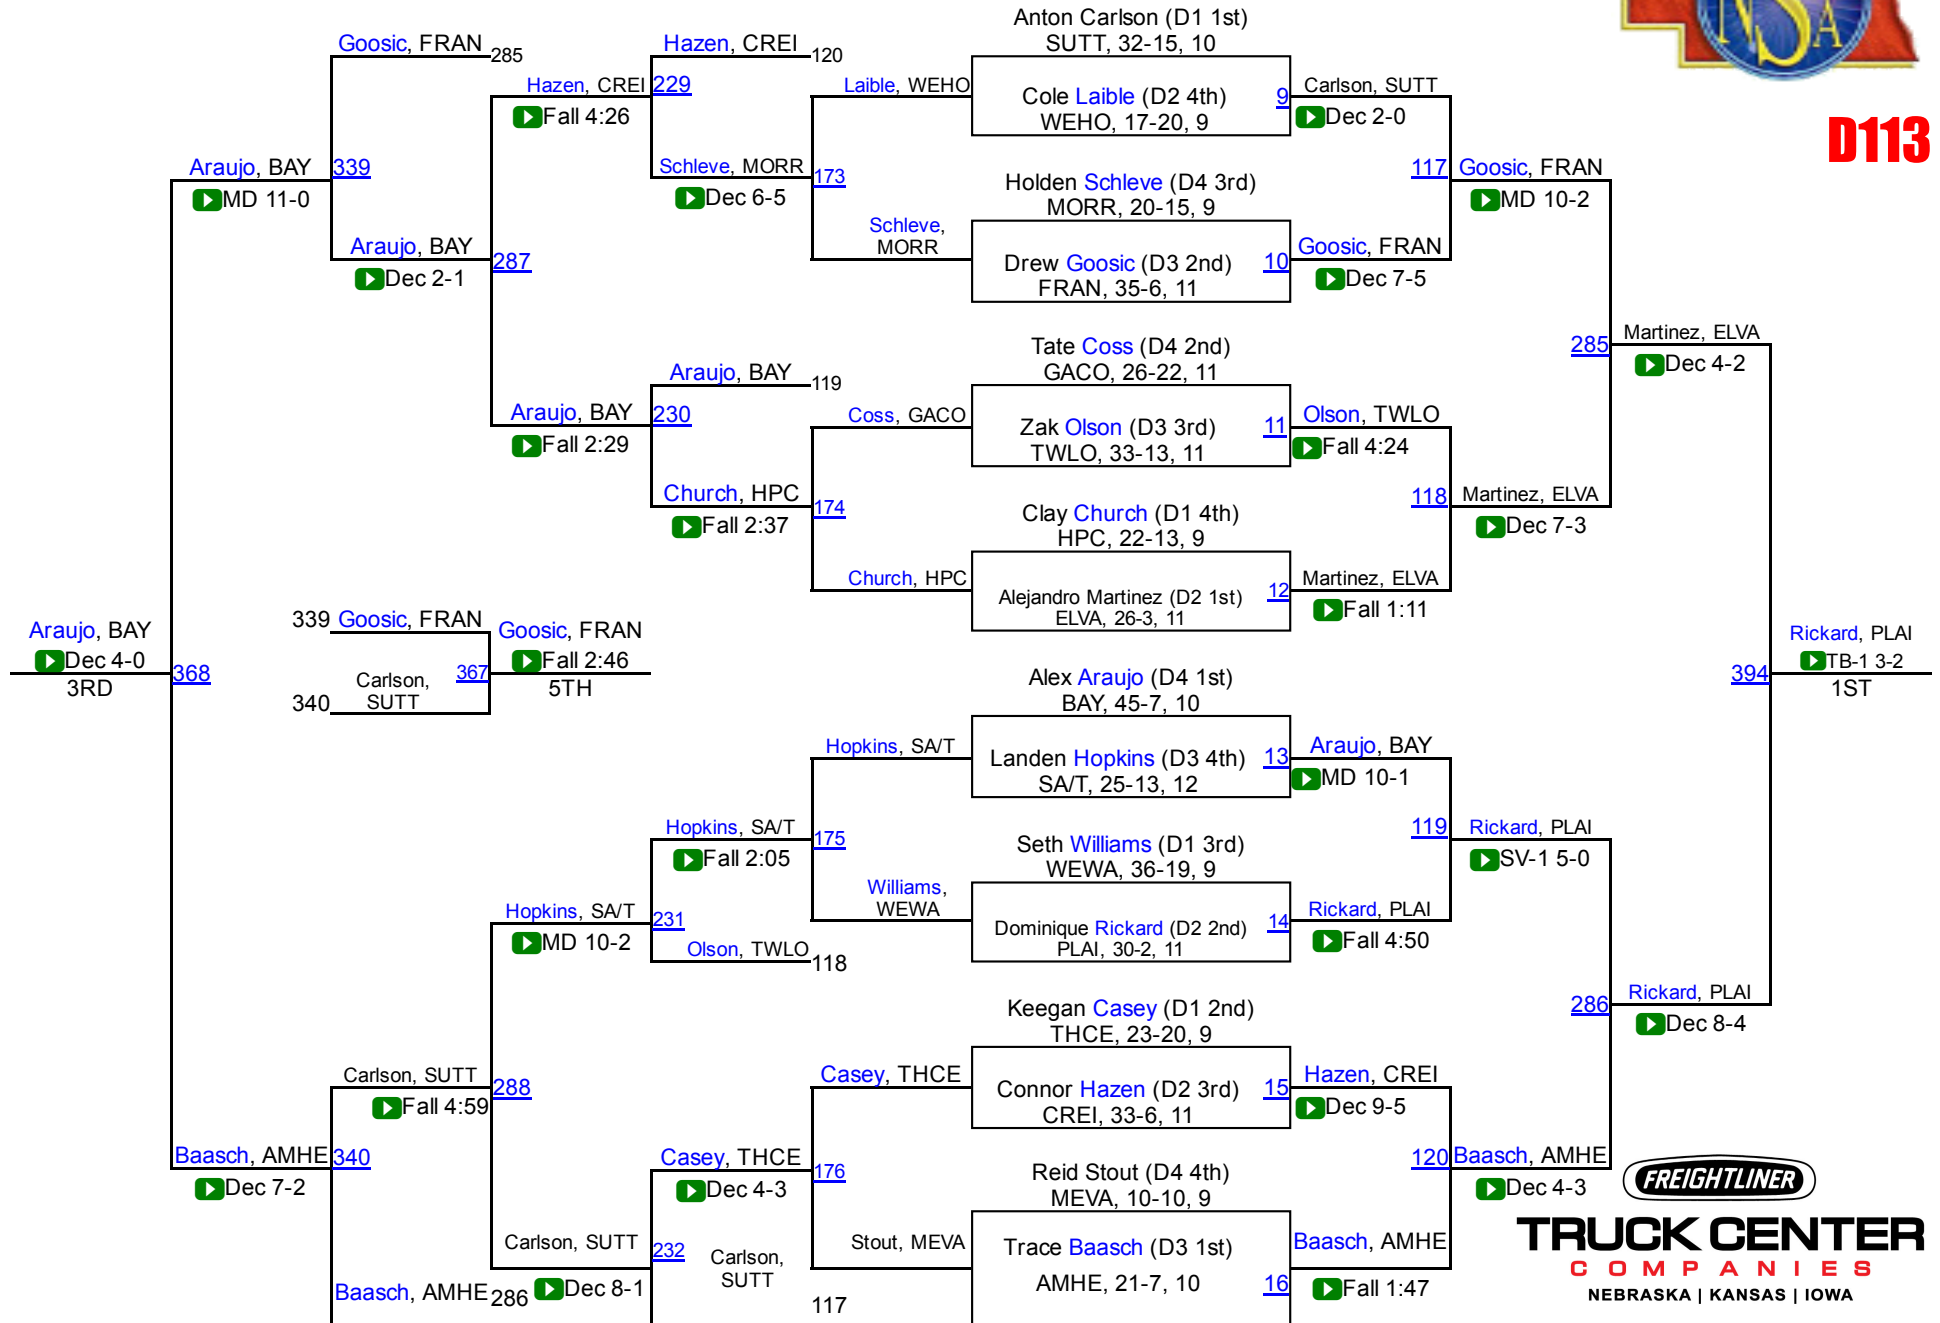

2016 NSAA Championships

D113

TRUCK CENTER
COMPANIES
NEBRASKA | KANSAS | IOWA