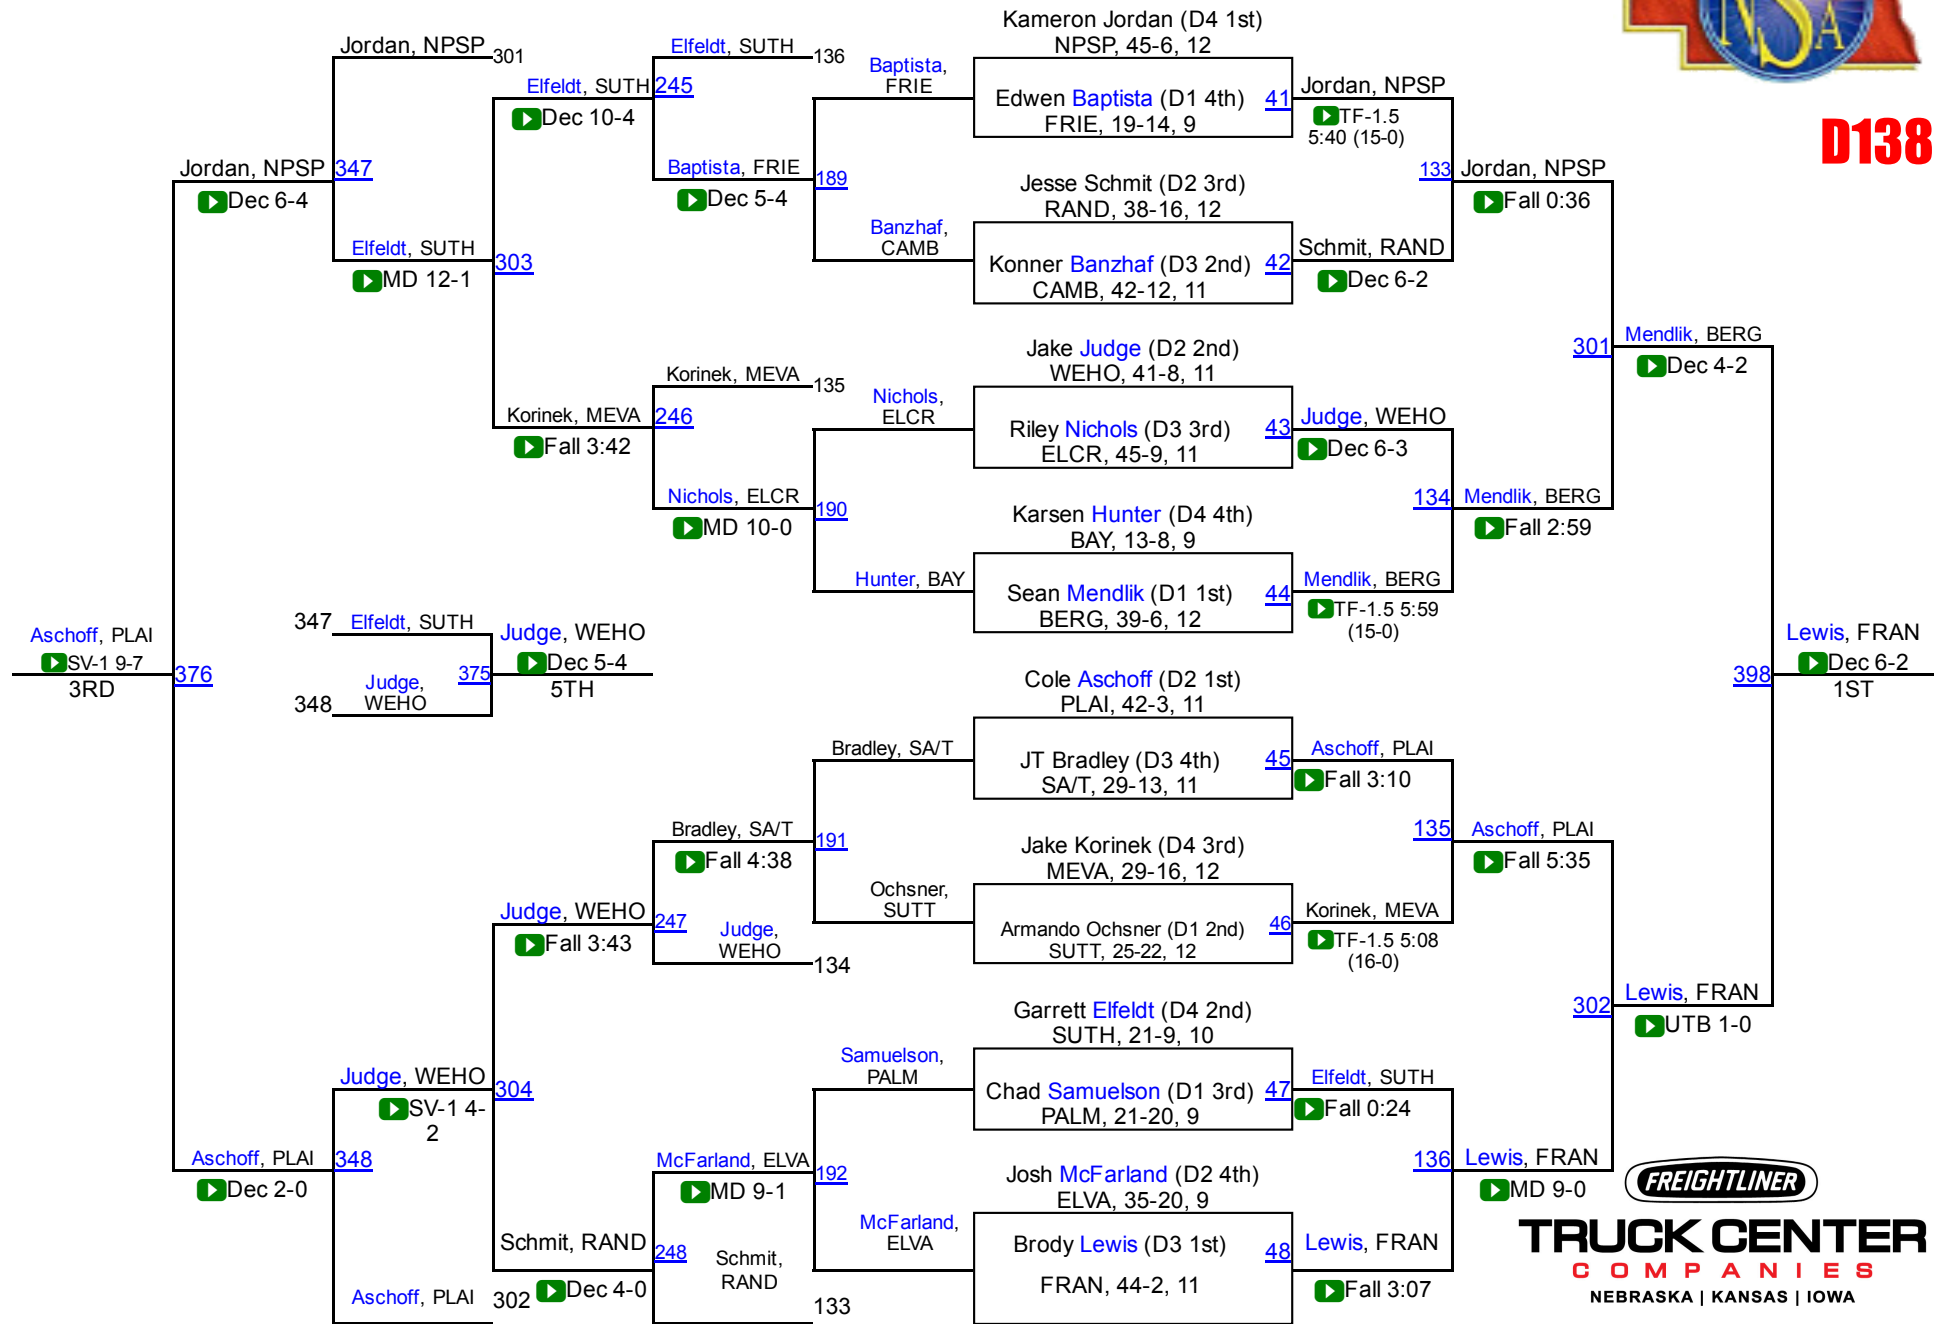

2016 NSAA Championships

D138