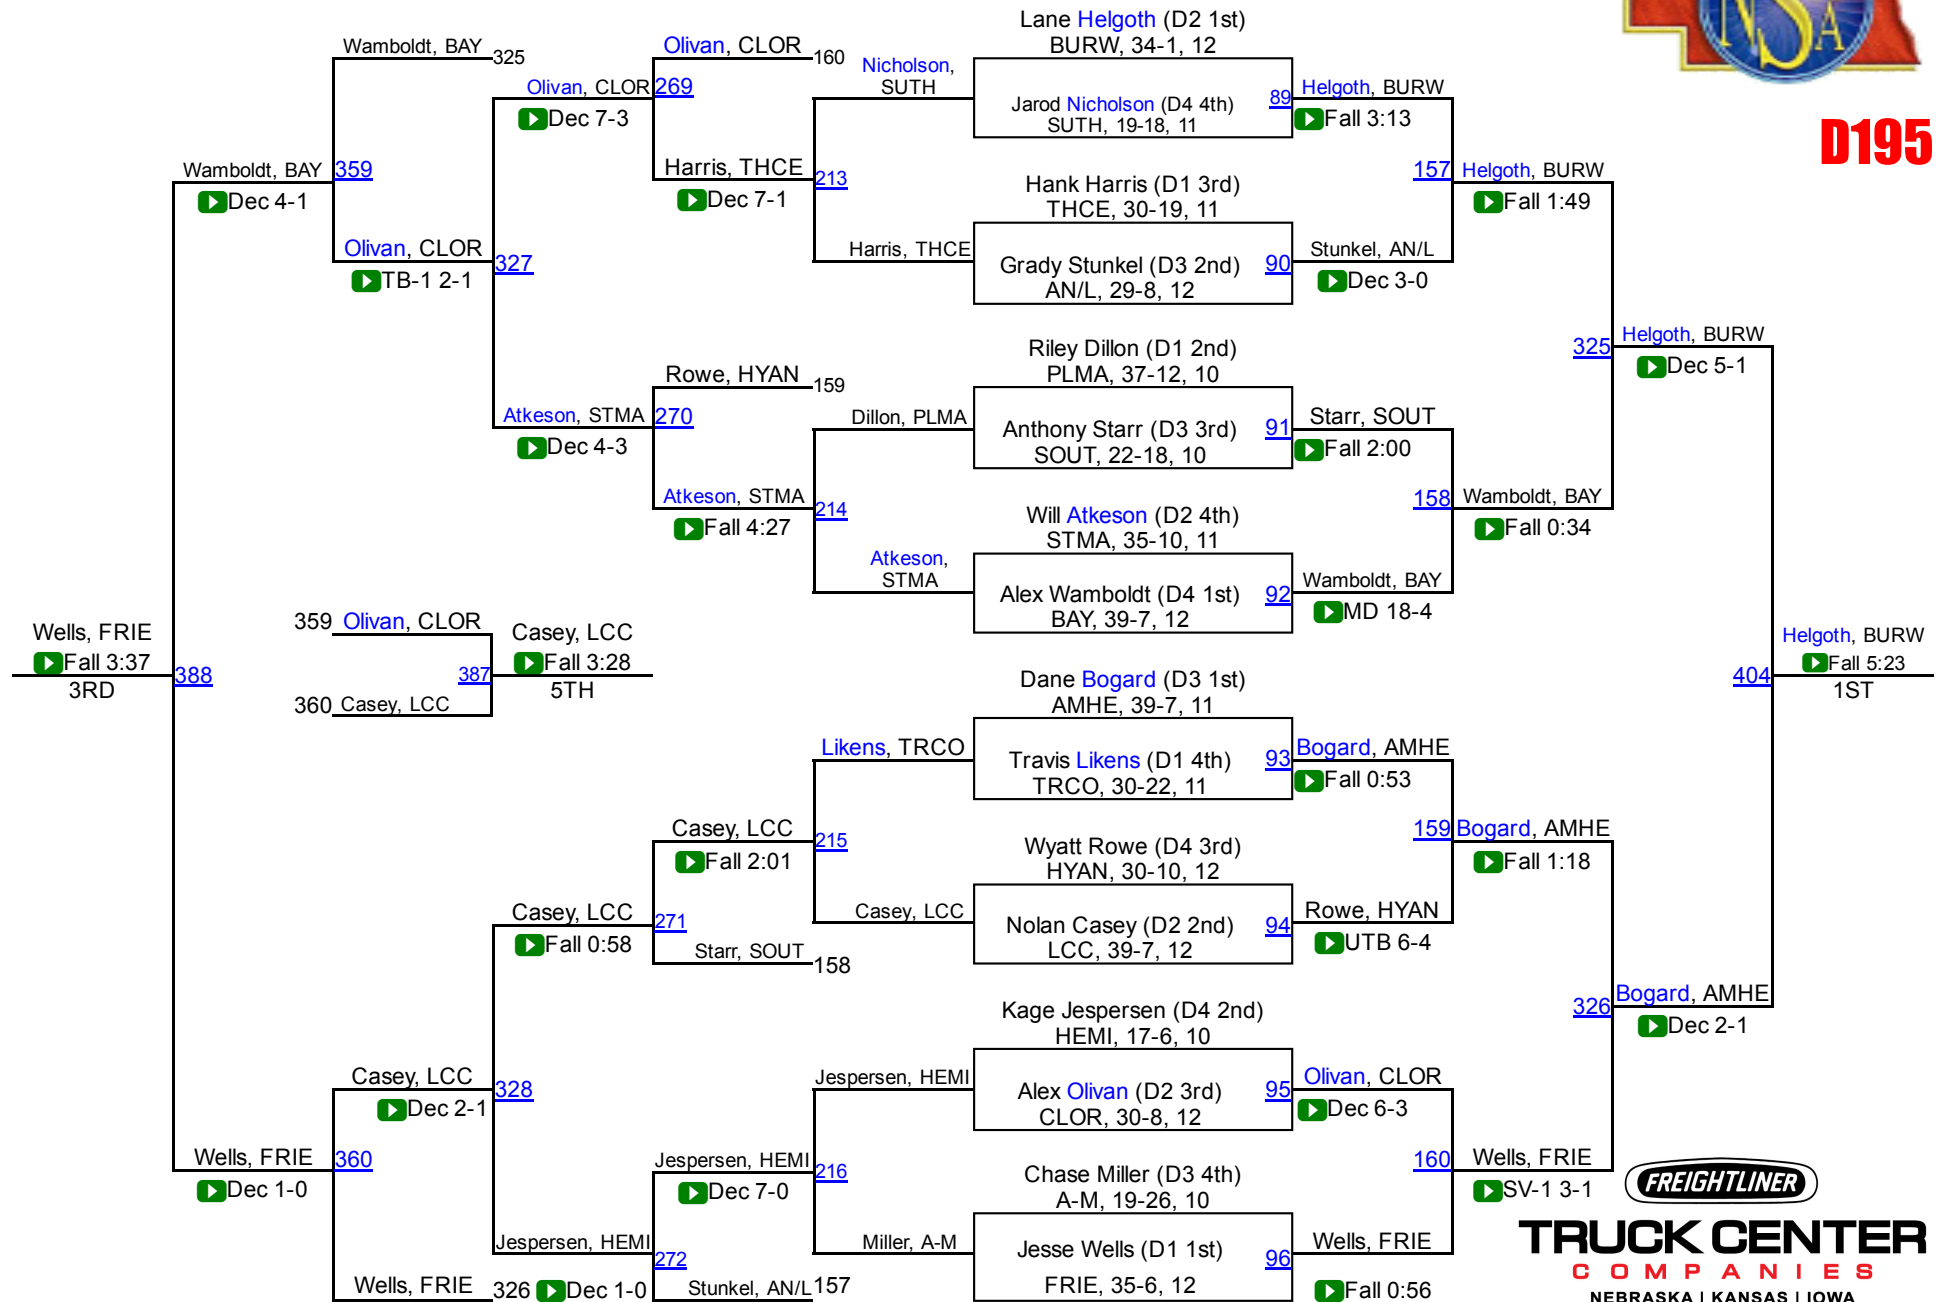

2016 NSAA Championships

D160

TRUCK CENTER
 COMPANIES
 NEBRASKA | KANSAS | IOWA

2016 NSAA Championships

D195

2016 NSAA Championships

D220

TRUCK CENTER
COMPANIES
NEBRASKA | KANSAS | IOWA