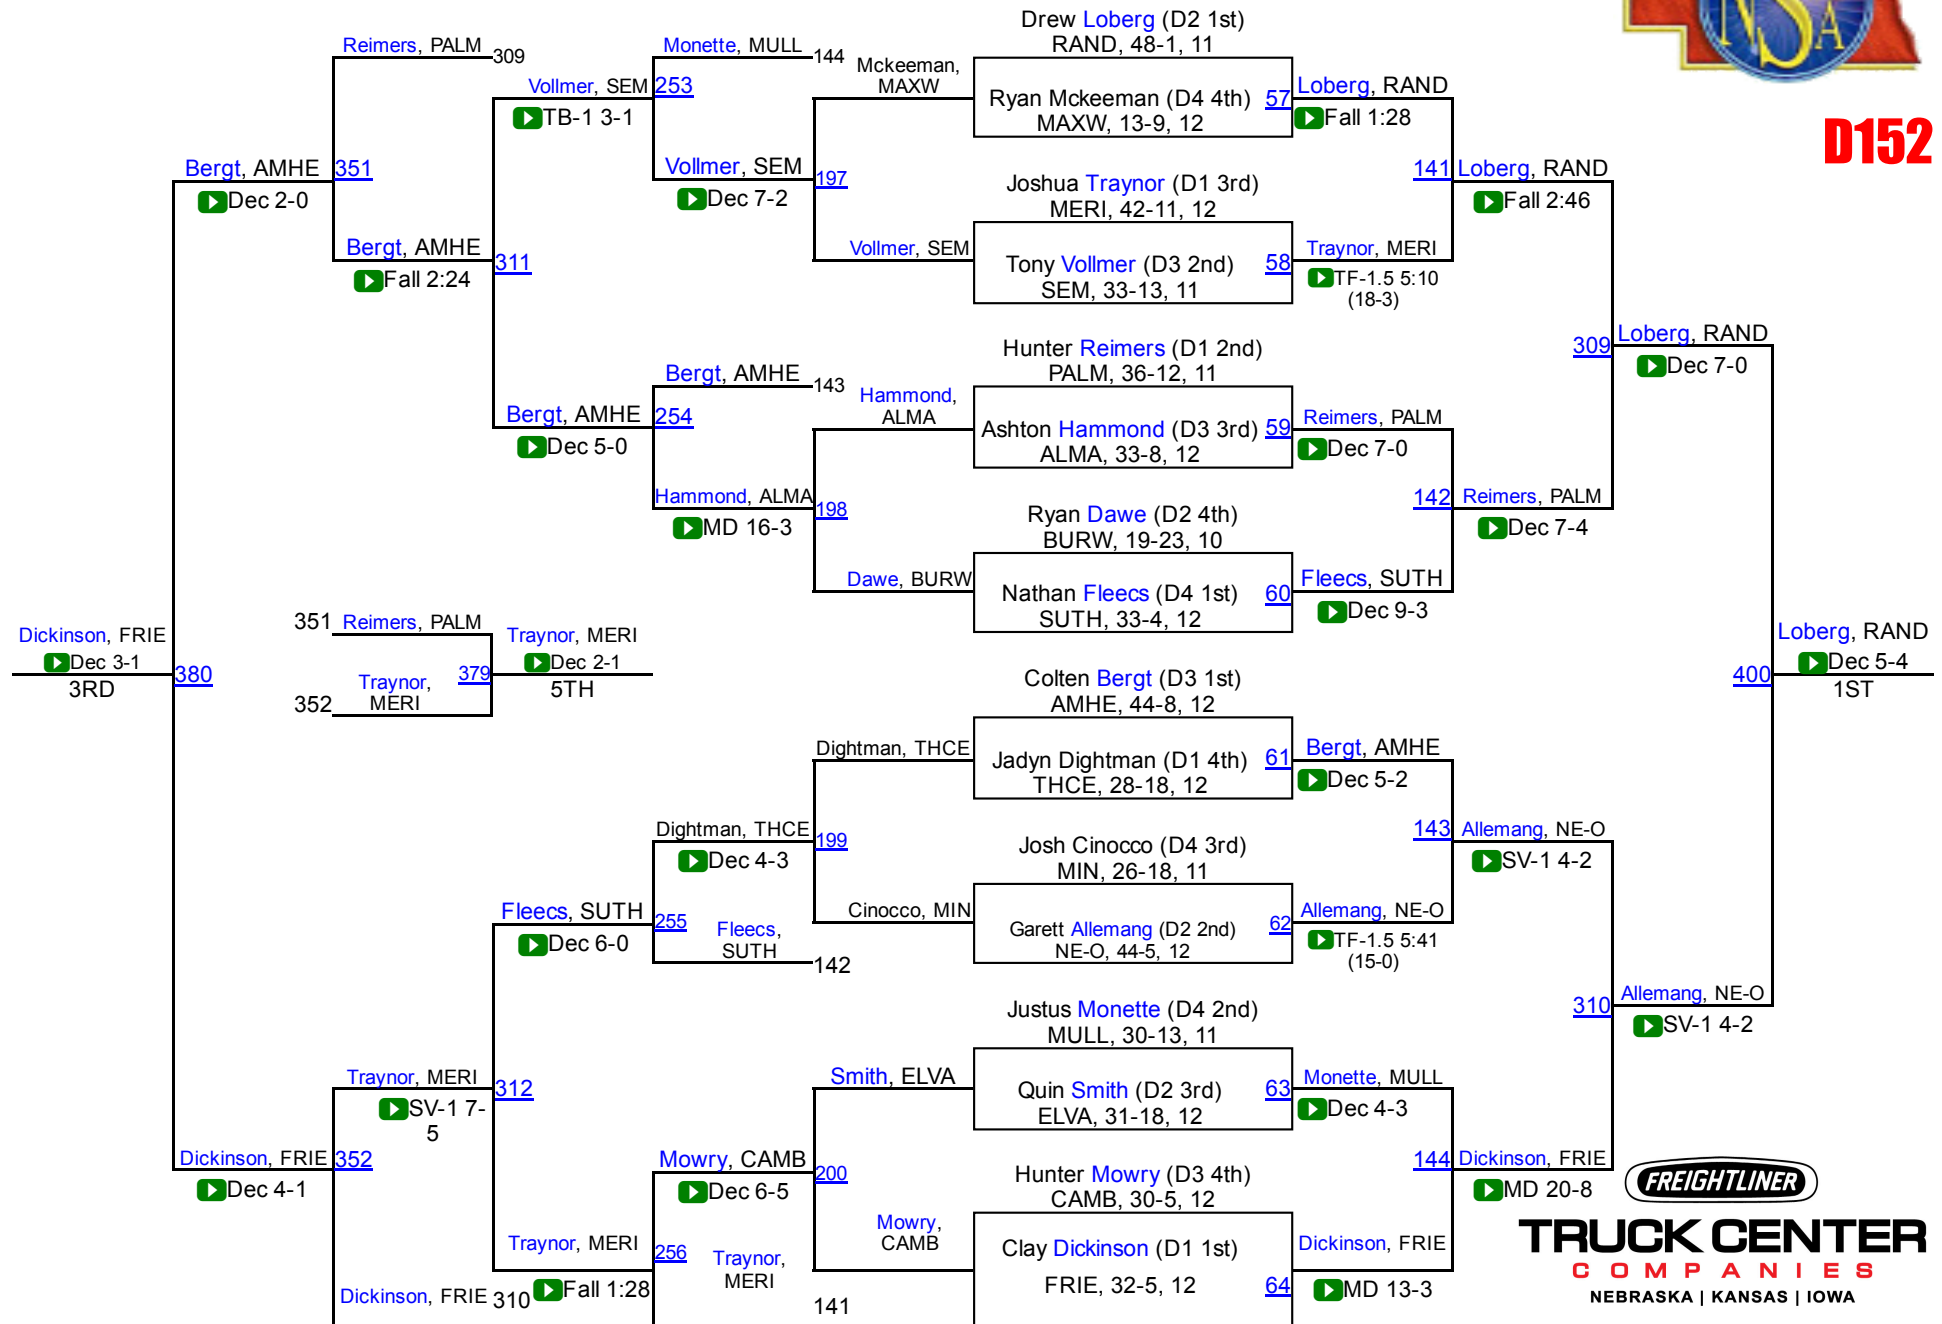

2016 NSAA Wrestling Championships

Final Team Scores

Class D

1. Amherst	121.0	35. Weeping Water	16.0
2. Burwell	96.0	37. Arapahoe	15.0
3. Elkhorn Valley	92.5	38. Clearwater/Orchard	14.0
4. North Platte St. Patrick's	84.5	38. Freeman	14.0
5. Sutton	80.0	40. Meridian	12.5
6. Plainview	77.0	41. Stapleton	12.0
7. Friend	69.5	42. Medicine Valley	11.5
8. Bayard	64.0	43. Sumner-Eddyville-Miller	9.0
9. Franklin	61.0	44. Twin Loup	7.0
10. Creighton	57.0	45. Ansley/Litchfield	6.0
11. Southwest	48.0	46. Osmond	4.0
12. Pleasanton	47.0	47. Axtell	3.0
12. Sutherland	47.0	47. Elwood	3.0
14. Crawford	44.0	47. Fullerton	3.0
15. Palmer	40.0	47. Lutheran High Northeast	3.0
16. Elm Creek	39.0	47. Maxwell	3.0
16. Winside	39.0	47. Nebraska Christian	3.0
18. East Butler	37.0	47. Niobrara/Verdigre	3.0
19. Elgin Public/Pope John	35.0	47. Thayer Central	3.0
20. Neligh-Oakdale	33.5	55. Alma	2.0
21. Randolph	29.0	55. Hyannis	2.0
22. Mullen	27.0	55. Perkins County	2.0
22. West Holt	27.0	55. South Loup	2.0
24. High Plains Community	25.0	59. Cambridge	1.0
25. Howells-Dodge	23.5	59. Guardian Angels CC	1.0
26. Central Valley	22.0	59. Hay Springs	1.0
26. Pender	22.0	59. Tri County	1.0
26. Sandhills/Thedford	22.0	63. Anselmo-Merna	0.0
29. Archbishop Bergan	21.5	63. Dundy County-Stratton	0.0
30. Morrill	20.0	63. Eustis-Farnam	0.0
31. Palmyra	19.0	63. Garden County	0.0
32. Scribner-Snyder	18.0	63. Harvard	0.0
33. Laurel-Concord-Coleridge	17.0	63. Hitchcock County	0.0
33. St. Mary's	17.0	63. Minatare	0.0
35. Hemingford	16.0		

TRUCK CENTER COMPANIES
NEBRASKA | KANSAS | IOWA

2016 NSAA Championships

D138

2016 NSAA Championships

D145

TRUCK CENTER
COMPANIES
NEBRASKA | KANSAS | IOWA

2016 NSAA Championships

D152