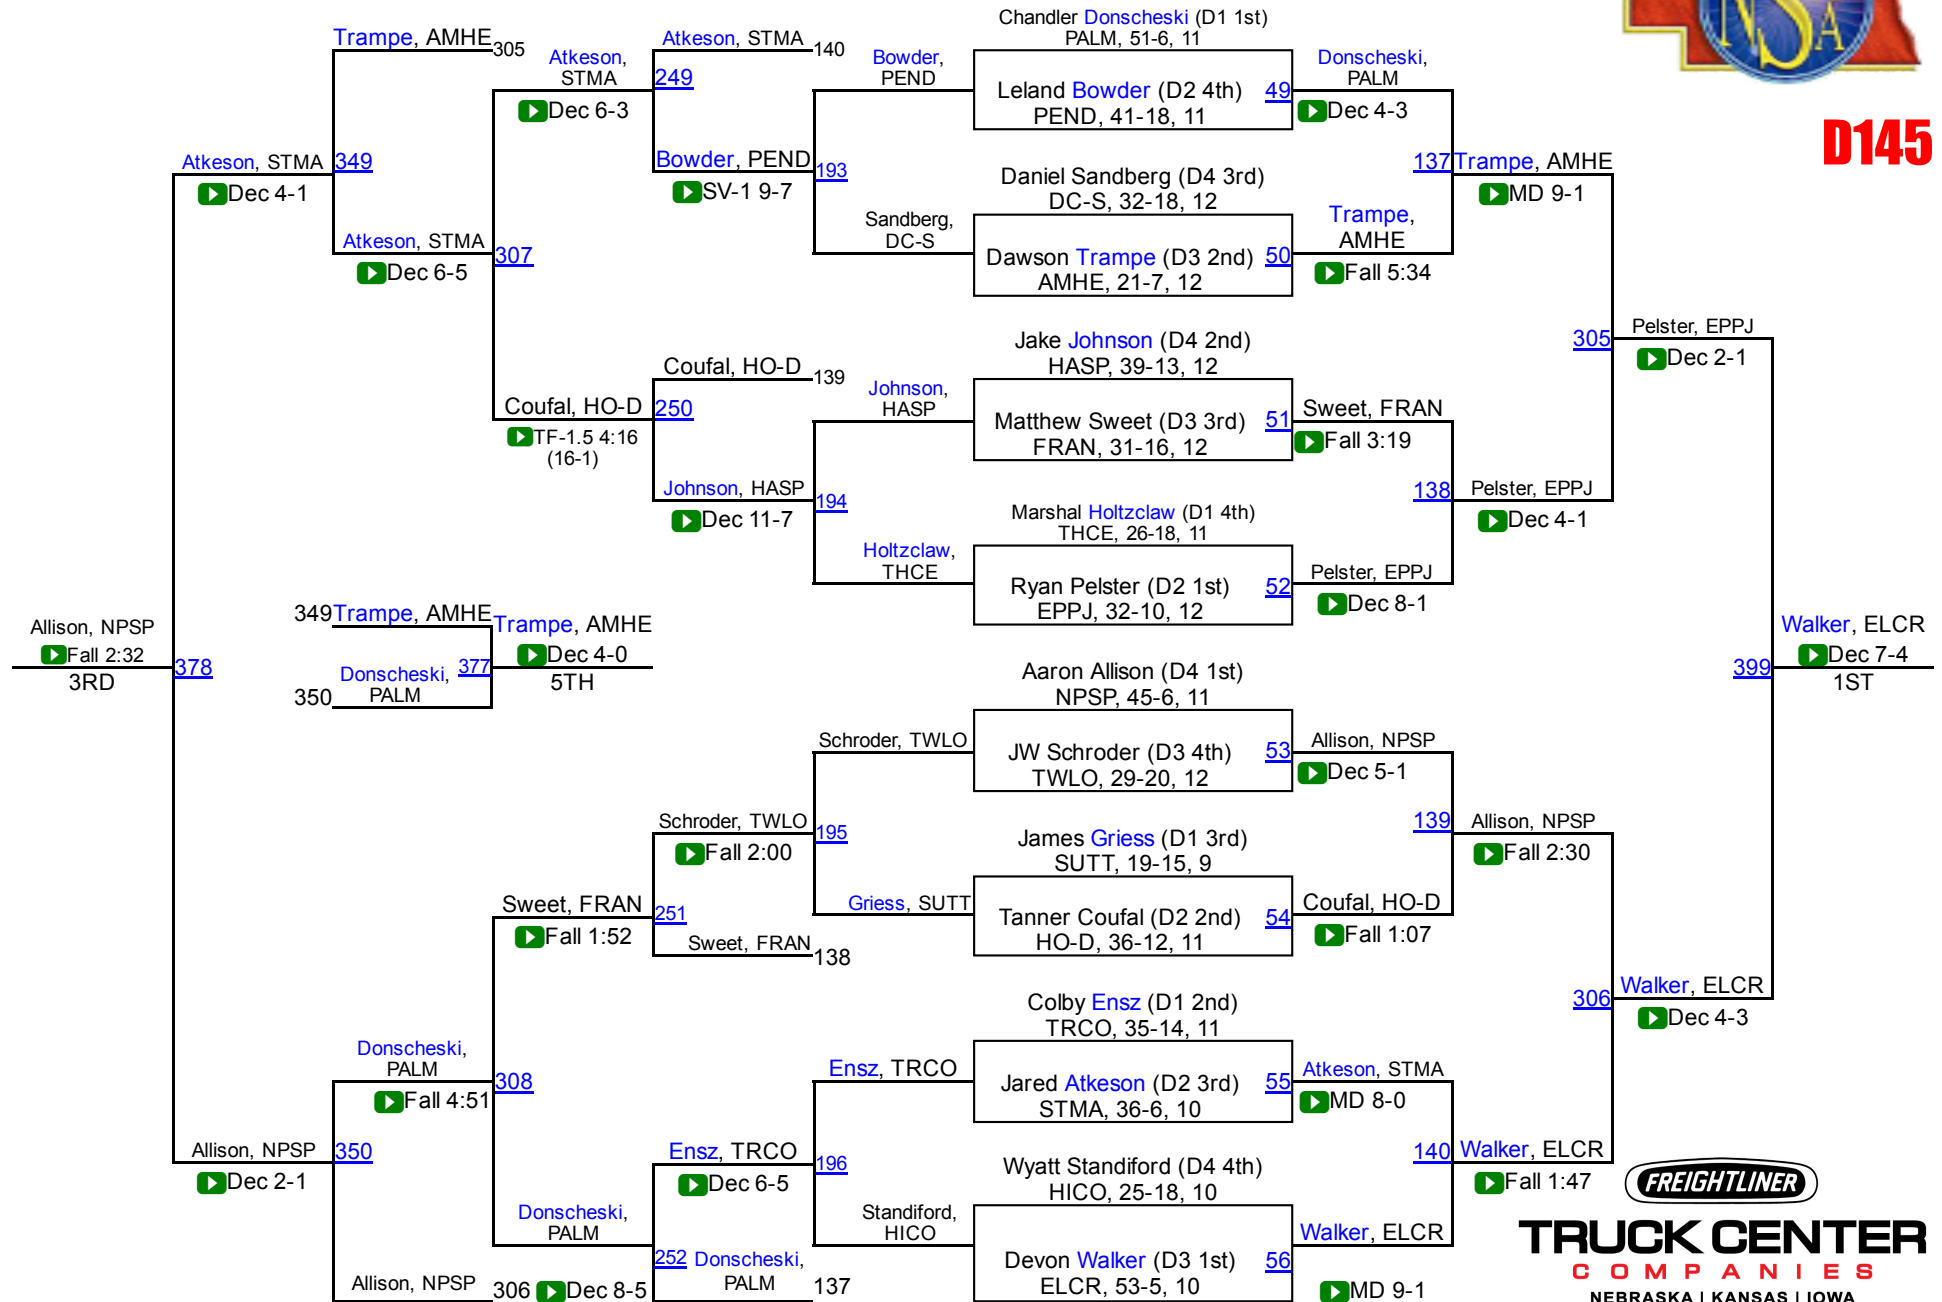

TRUCK CENTER COMPANIES
NEBRASKA | KANSAS | IOWA

2016 NSAA Championships

D138

2016 NSAA Championships

D145

TRUCK CENTER
COMPANIES
NEBRASKA | KANSAS | IOWA

2016 NSAA Championships

D152