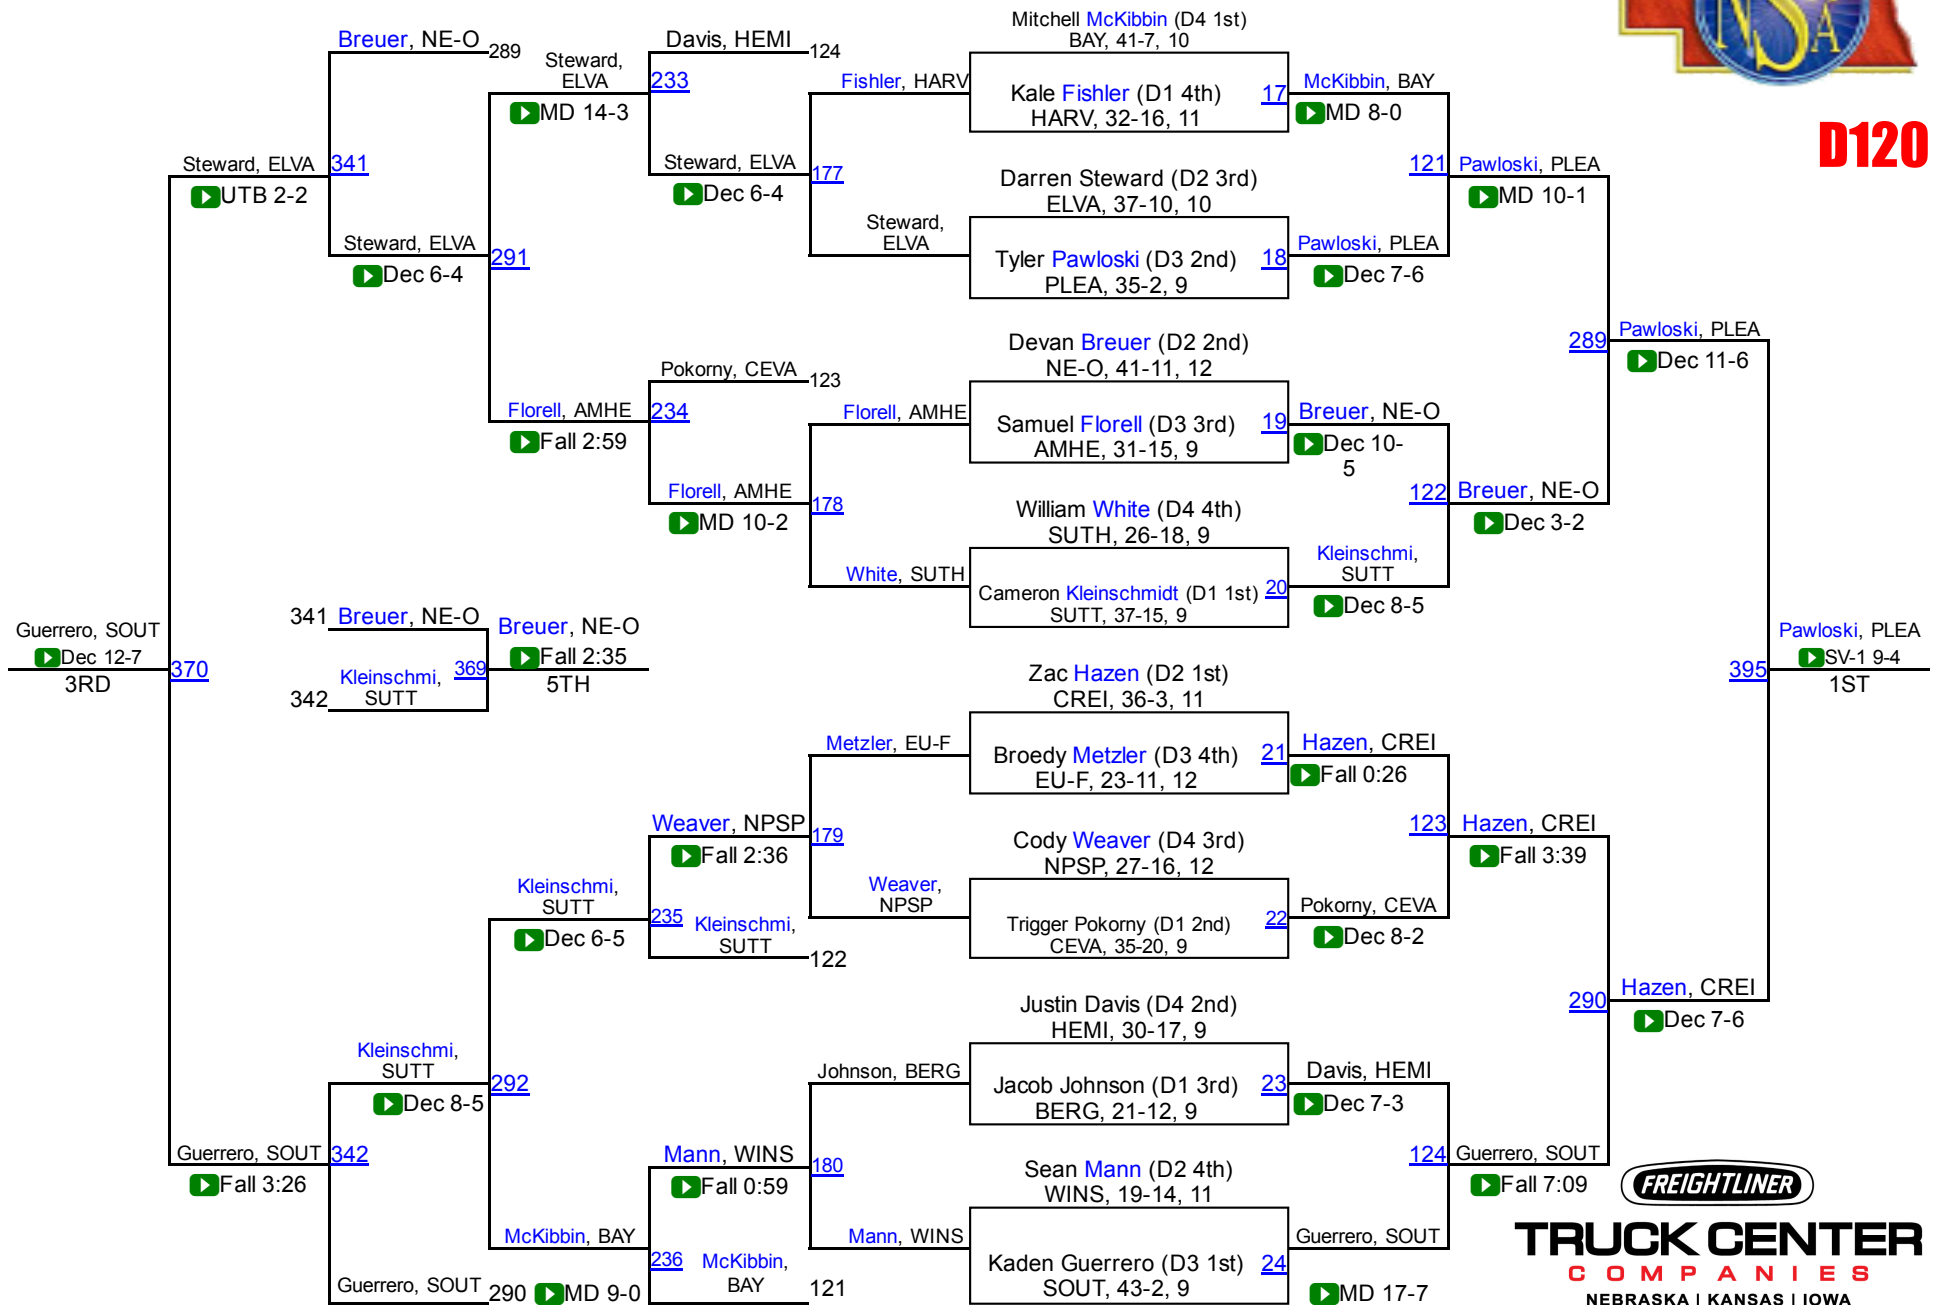

2016 NSAA Wrestling Championships

Final Team Scores

Class D

1. Amherst	121.0	35. Weeping Water	16.0
2. Burwell	96.0	37. Arapahoe	15.0
3. Elkhorn Valley	92.5	38. Clearwater/Orchard	14.0
4. North Platte St. Patrick's	84.5	38. Freeman	14.0
5. Sutton	80.0	40. Meridian	12.5
6. Plainview	77.0	41. Stapleton	12.0
7. Friend	69.5	42. Medicine Valley	11.5
8. Bayard	64.0	43. Sumner-Eddyville-Miller	9.0
9. Franklin	61.0	44. Twin Loup	7.0
10. Creighton	57.0	45. Ansley/Litchfield	6.0
11. Southwest	48.0	46. Osmond	4.0
12. Pleasanton	47.0	47. Axtell	3.0
12. Sutherland	47.0	47. Elwood	3.0
14. Crawford	44.0	47. Fullerton	3.0
15. Palmer	40.0	47. Lutheran High Northeast	3.0
16. Elm Creek	39.0	47. Maxwell	3.0
16. Winside	39.0	47. Nebraska Christian	3.0
18. East Butler	37.0	47. Niobrara/Verdigre	3.0
19. Elgin Public/Pope John	35.0	47. Thayer Central	3.0
20. Neligh-Oakdale	33.5	55. Alma	2.0
21. Randolph	29.0	55. Hyannis	2.0
22. Mullen	27.0	55. Perkins County	2.0
22. West Holt	27.0	55. South Loup	2.0
24. High Plains Community	25.0	59. Cambridge	1.0
25. Howells-Dodge	23.5	59. Guardian Angels CC	1.0
26. Central Valley	22.0	59. Hay Springs	1.0
26. Pender	22.0	59. Tri County	1.0
26. Sandhills/Thedford	22.0	63. Anselmo-Merna	0.0
29. Archbishop Bergan	21.5	63. Dundy County-Stratton	0.0
30. Morrill	20.0	63. Eustis-Farnam	0.0
31. Palmyra	19.0	63. Garden County	0.0
32. Scribner-Snyder	18.0	63. Harvard	0.0
33. Laurel-Concord-Coleridge	17.0	63. Hitchcock County	0.0
33. St. Mary's	17.0	63. Minatare	0.0
35. Hemingford	16.0		

2016 NSAA Championships

D113

TRUCK CENTER
COMPANIES
NEBRASKA | KANSAS | IOWA

2016 NSAA Championships

D120

TRUCK CENTER
COMPANIES
NEBRASKA | KANSAS | IOWA

2016 NSAA Championships

D132