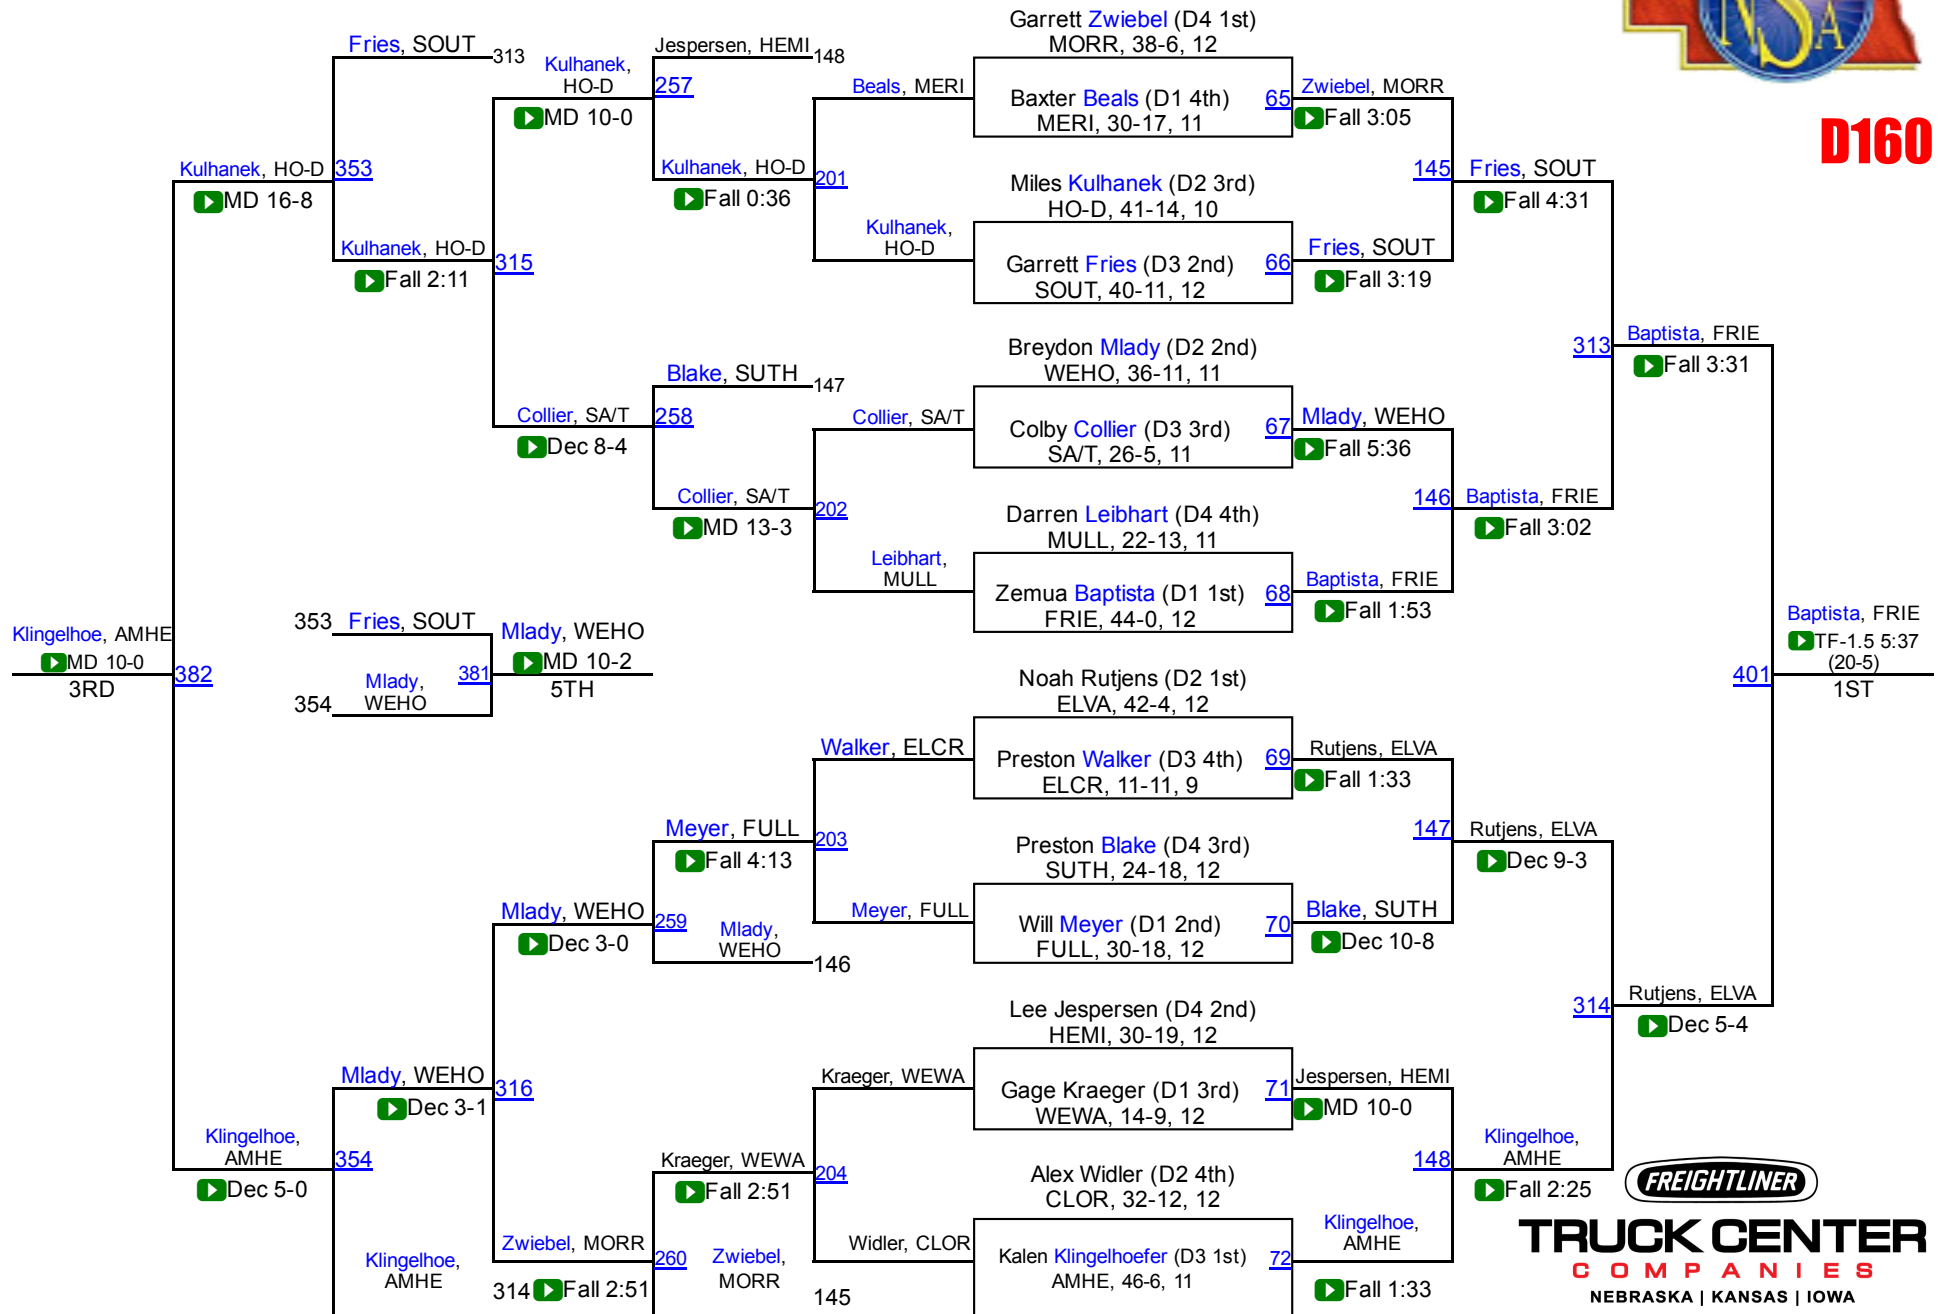

2016 NSAA Championships

D160

TRUCK CENTER
COMPANIES
NEBRASKA | KANSAS | IOWA