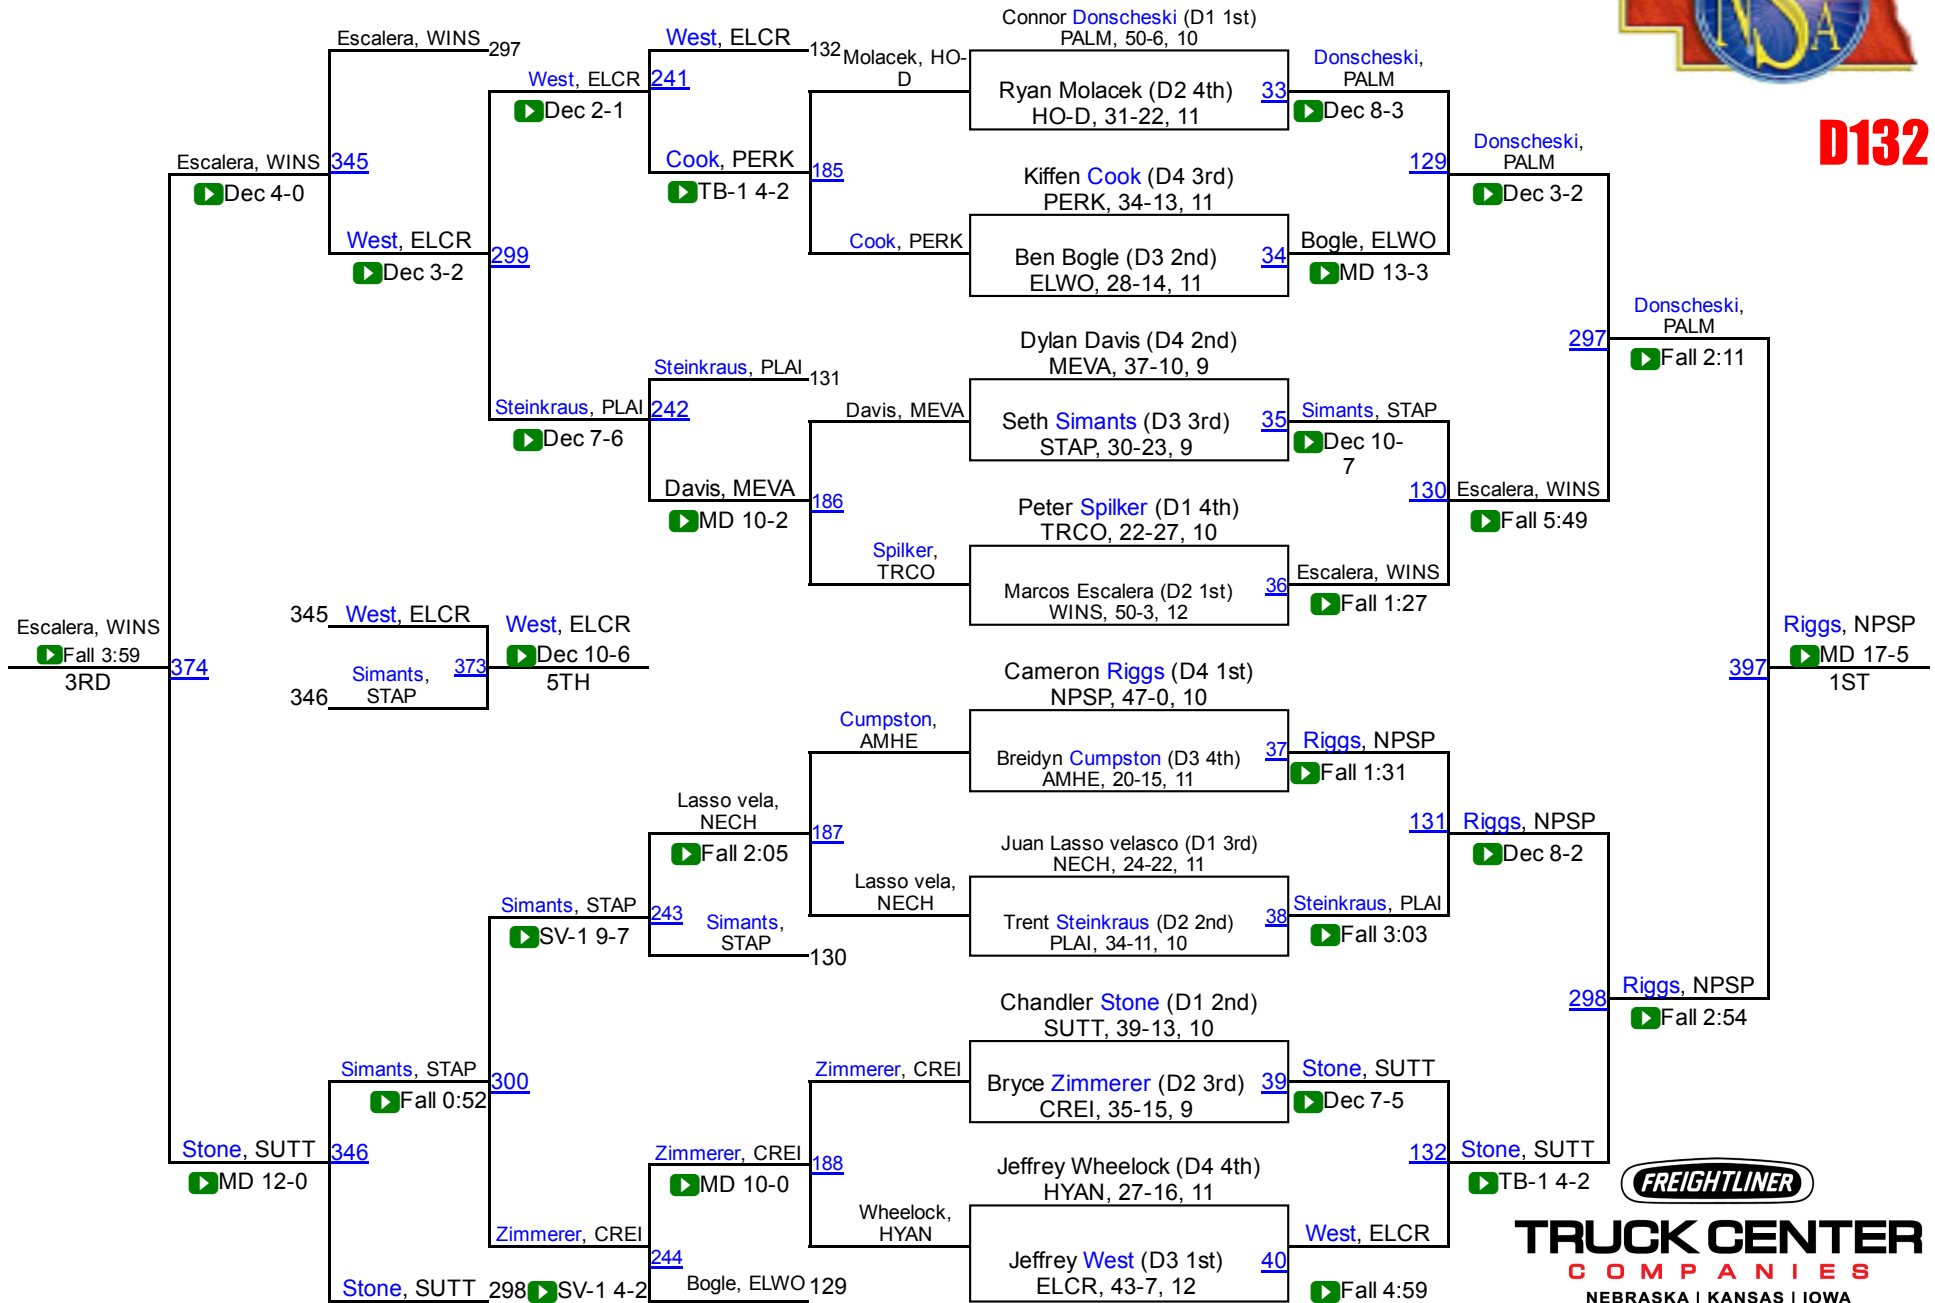

2016 NSAA Wrestling Championships

Final Team Scores

Class D

1. Amherst	121.0	35. Weeping Water	16.0
2. Burwell	96.0	37. Arapahoe	15.0
3. Elkhorn Valley	92.5	38. Clearwater/Orchard	14.0
4. North Platte St. Patrick's	84.5	38. Freeman	14.0
5. Sutton	80.0	40. Meridian	12.5
6. Plainview	77.0	41. Stapleton	12.0
7. Friend	69.5	42. Medicine Valley	11.5
8. Bayard	64.0	43. Sumner-Eddyville-Miller	9.0
9. Franklin	61.0	44. Twin Loup	7.0
10. Creighton	57.0	45. Ansley/Litchfield	6.0
11. Southwest	48.0	46. Osmond	4.0
12. Pleasanton	47.0	47. Axtell	3.0
12. Sutherland	47.0	47. Elwood	3.0
14. Crawford	44.0	47. Fullerton	3.0
15. Palmer	40.0	47. Lutheran High Northeast	3.0
16. Elm Creek	39.0	47. Maxwell	3.0
16. Winside	39.0	47. Nebraska Christian	3.0
18. East Butler	37.0	47. Niobrara/Verdigre	3.0
19. Elgin Public/Pope John	35.0	47. Thayer Central	3.0
20. Neligh-Oakdale	33.5	55. Alma	2.0
21. Randolph	29.0	55. Hyannis	2.0
22. Mullen	27.0	55. Perkins County	2.0
22. West Holt	27.0	55. South Loup	2.0
24. High Plains Community	25.0	59. Cambridge	1.0
25. Howells-Dodge	23.5	59. Guardian Angels CC	1.0
26. Central Valley	22.0	59. Hay Springs	1.0
26. Pender	22.0	59. Tri County	1.0
26. Sandhills/Thedford	22.0	63. Anselmo-Merna	0.0
29. Archbishop Bergan	21.5	63. Dundy County-Stratton	0.0
30. Morrill	20.0	63. Eustis-Farnam	0.0
31. Palmyra	19.0	63. Garden County	0.0
32. Scribner-Snyder	18.0	63. Harvard	0.0
33. Laurel-Concord-Coleridge	17.0	63. Hitchcock County	0.0
33. St. Mary's	17.0	63. Minatare	0.0
35. Hemingford	16.0		

2016 NSAA Championships

D113

TRUCK CENTER
COMPANIES
NEBRASKA | KANSAS | IOWA

2016 NSAA Championships

D120

TRUCK CENTER
COMPANIES
NEBRASKA | KANSAS | IOWA

2016 NSAA Championships

D132