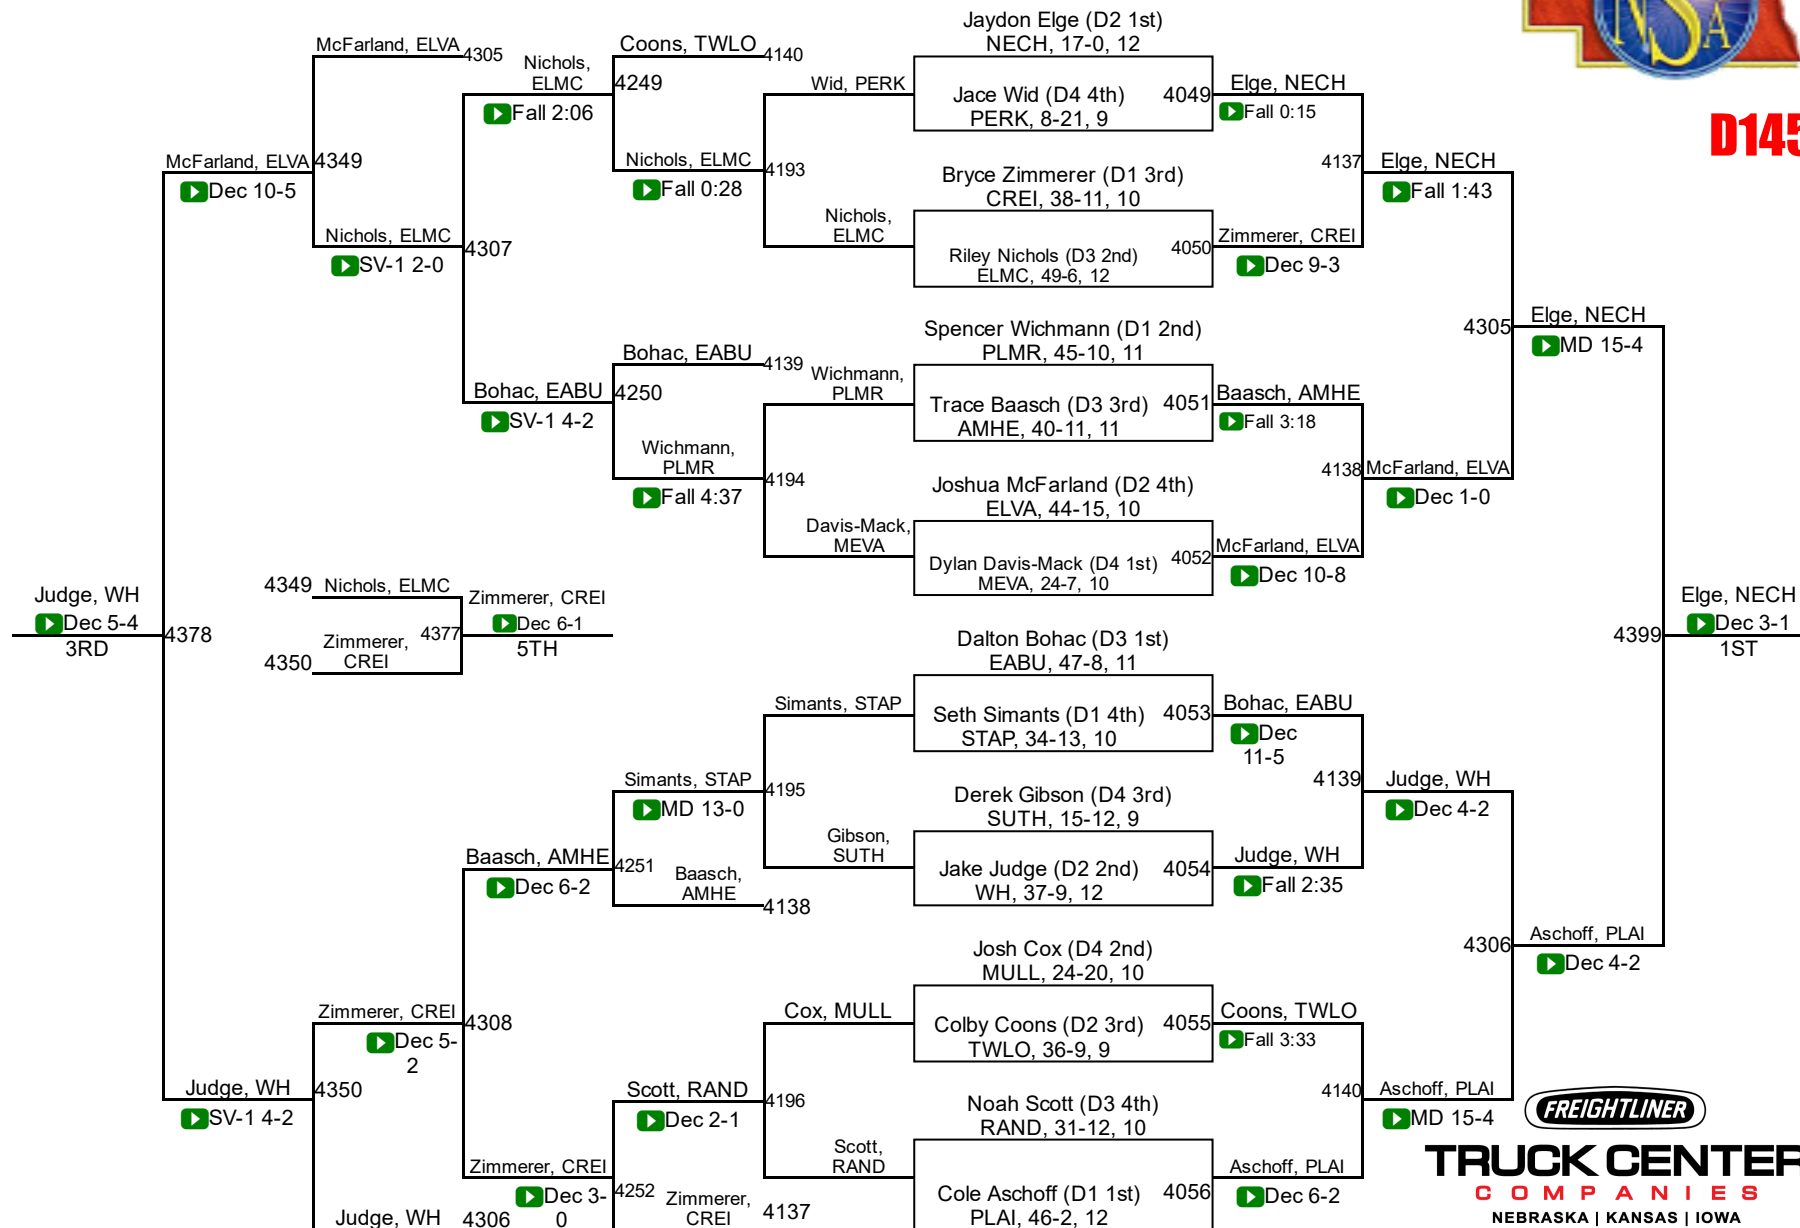

TRUCK CENTER COMPANIES
 NEBRASKA | KANSAS | IOWA

2017 NSAA Championships

D138

2017 NSAA Championships

D145

TRUCK CENTER
COMPANIES
 NEBRASKA | KANSAS | IOWA

2017 NSAA Championships

D152