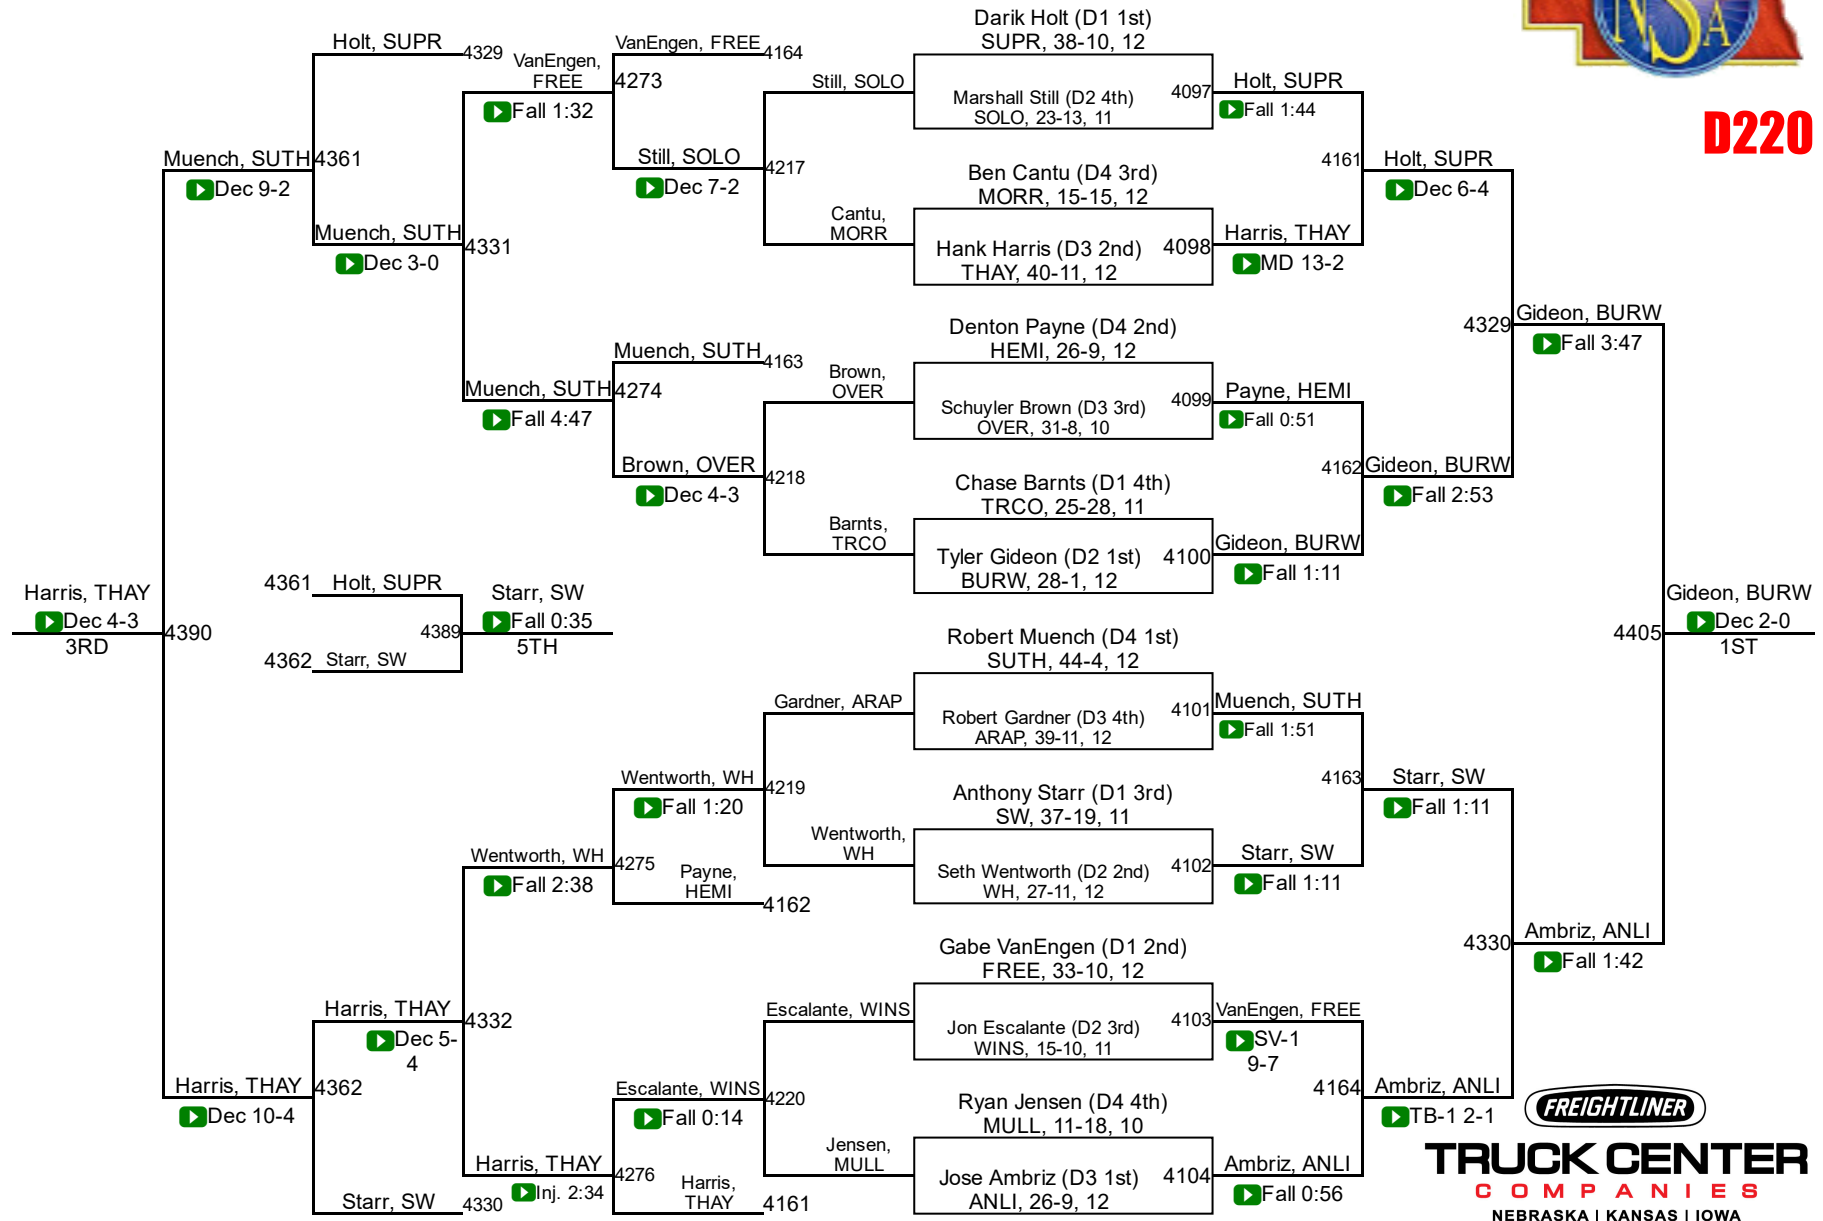

2017 NSAA Championships

D220

TRUCK CENTER
COMPANIES
NEBRASKA | KANSAS | IOWA