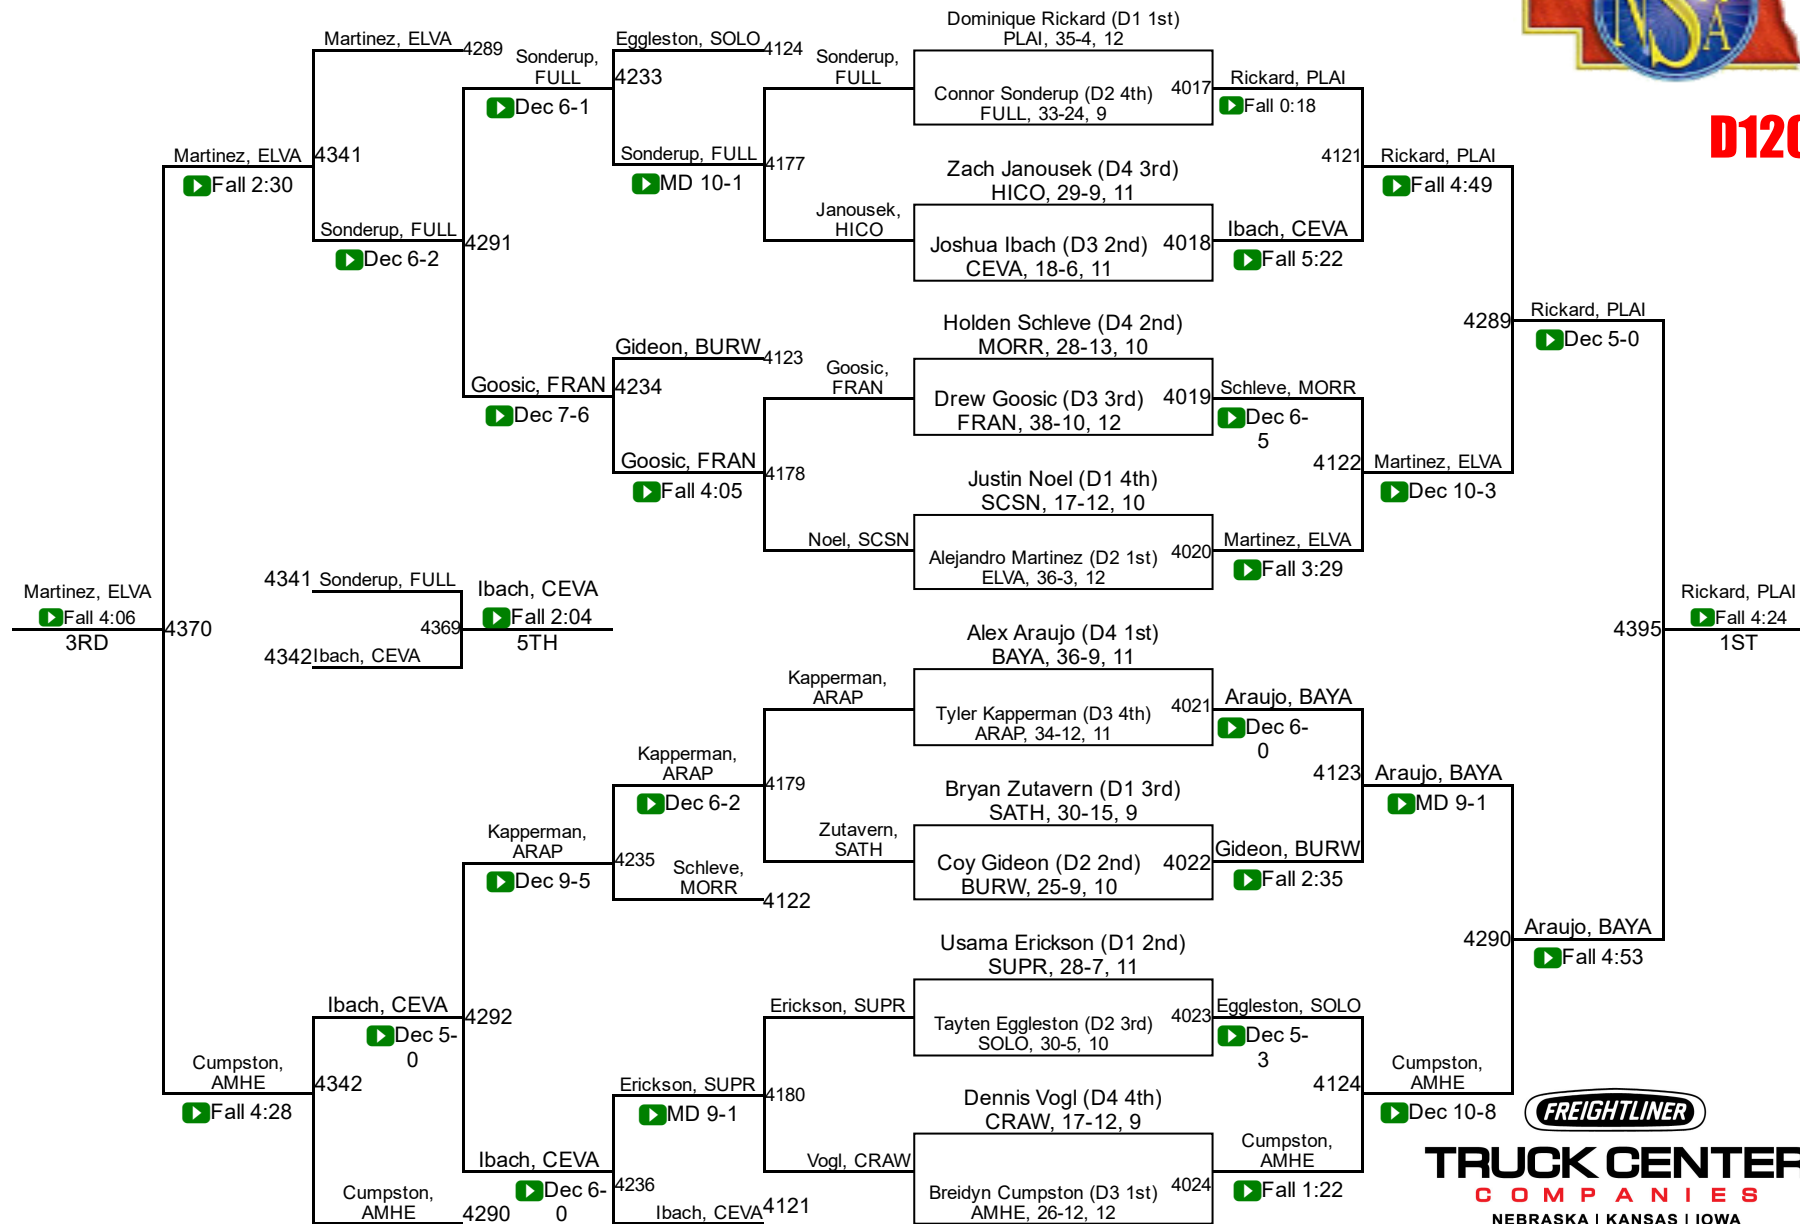

2017 NSAA Championships

D113

TRUCK CENTER COMPANIES
NEBRASKA | KANSAS | IOWA

2017 NSAA Championships

D120

TRUCK CENTER COMPANIES
NEBRASKA | KANSAS | IOWA

2017 NSAA Championships

D132