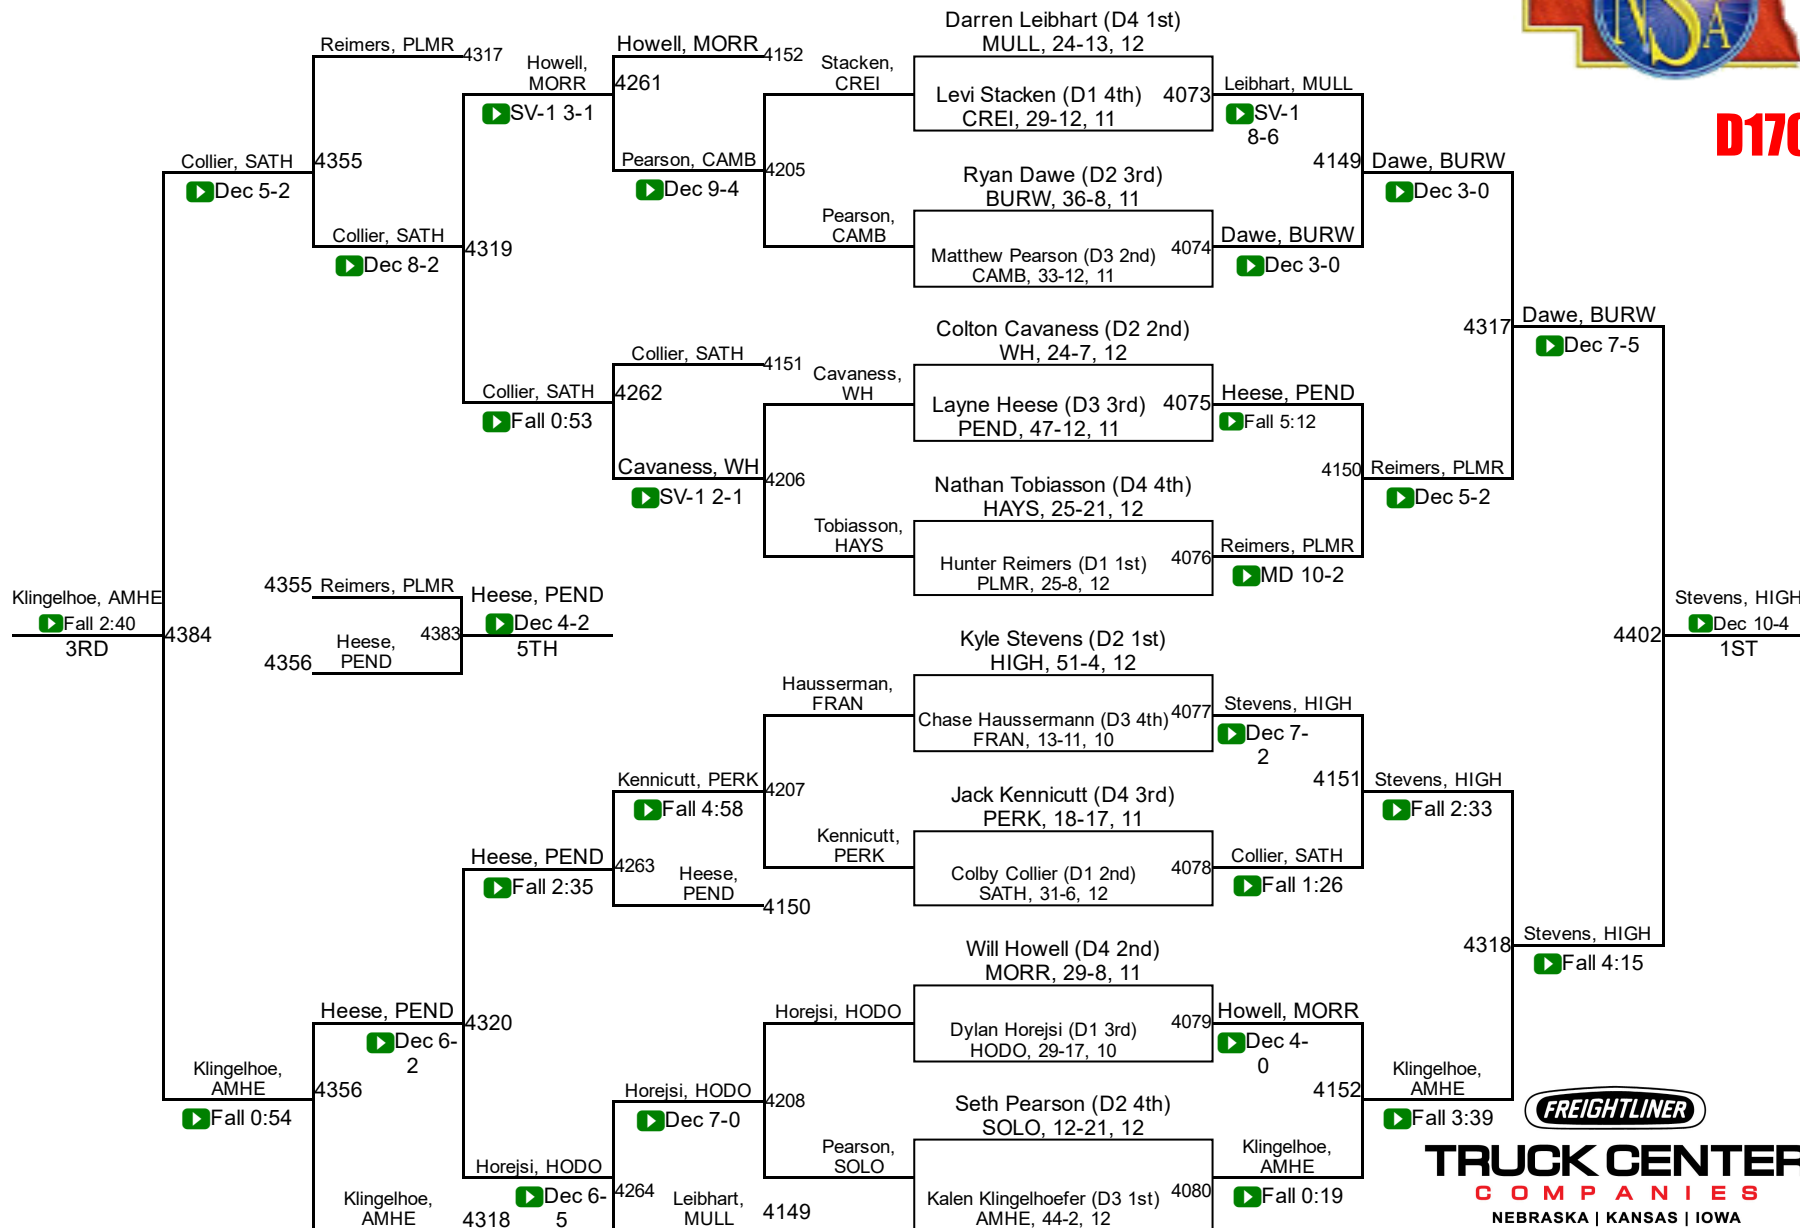

2017 NSAA Championships

D170