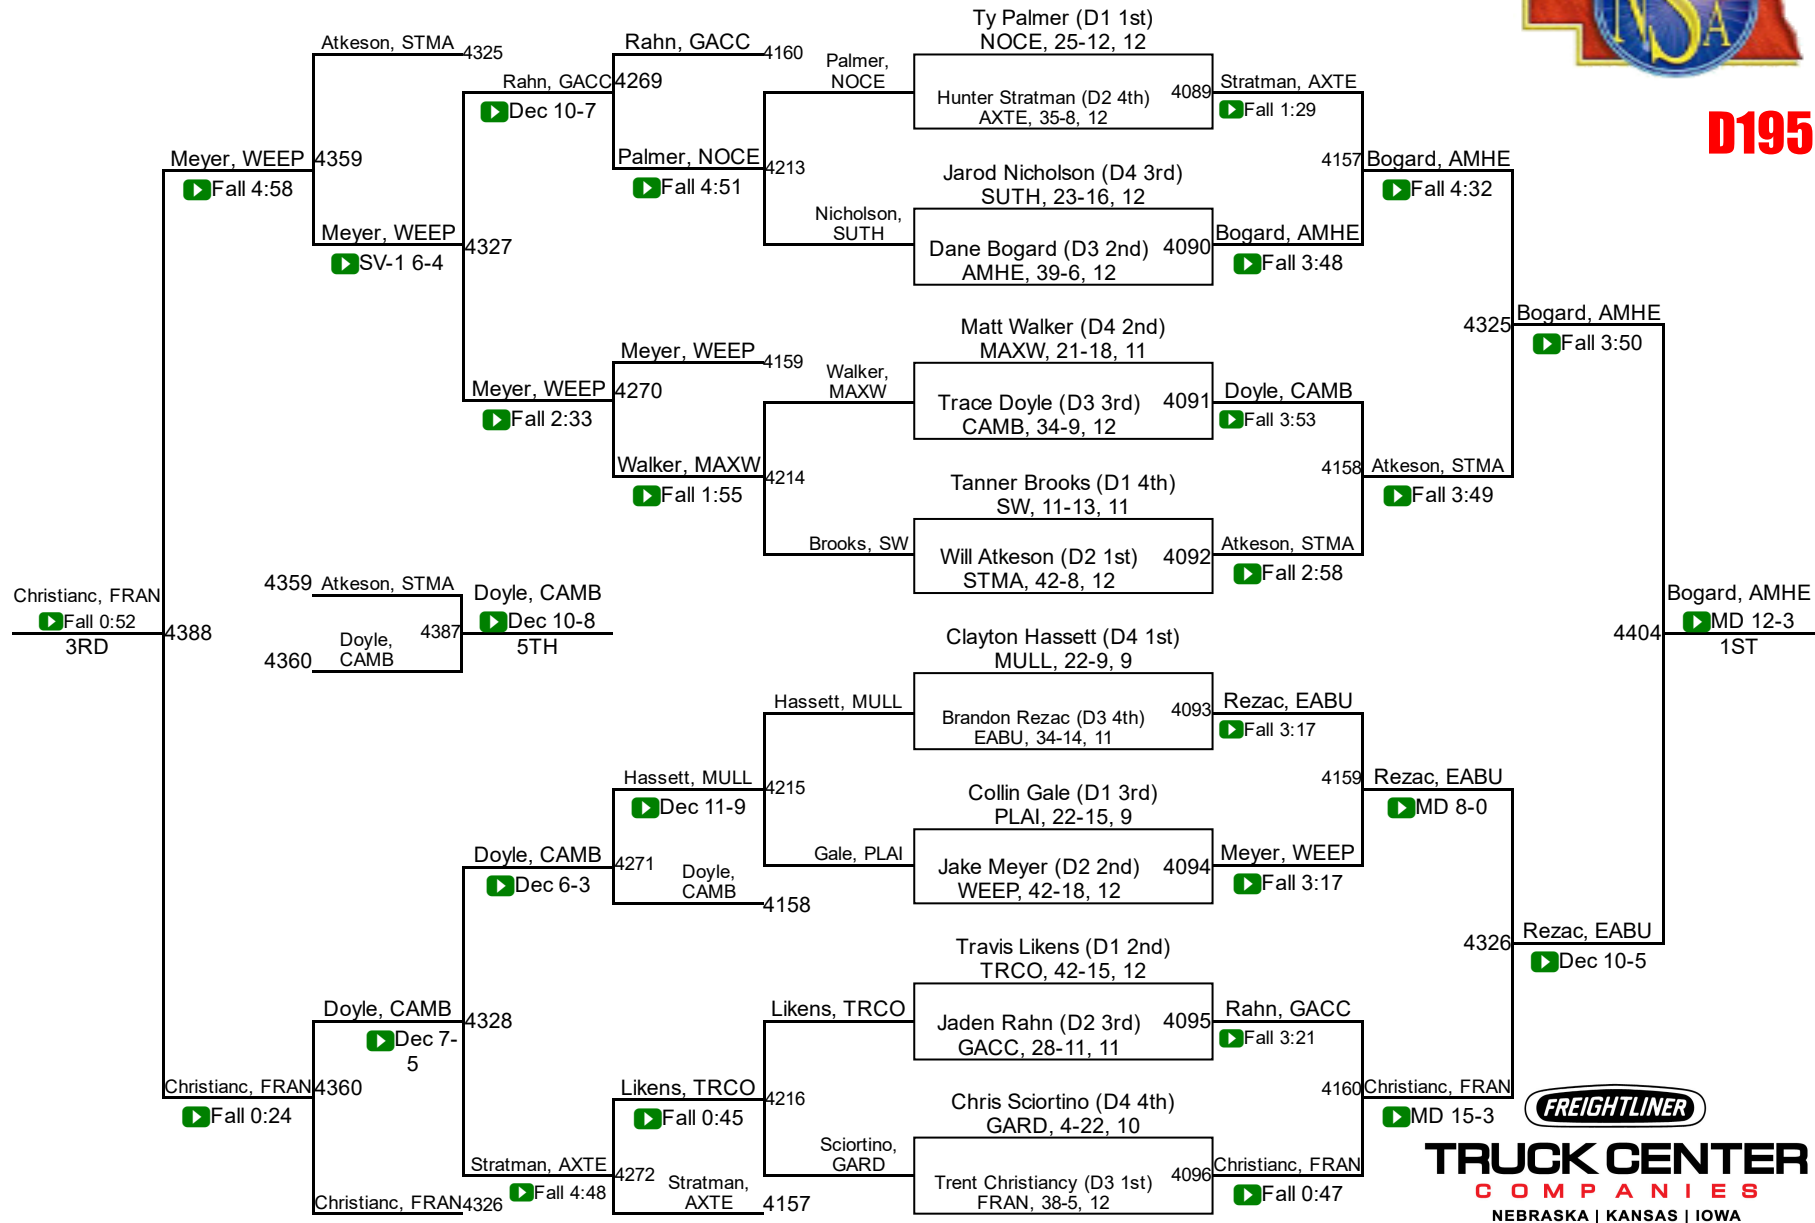

TRUCK CENTER COMPANIES
NEBRASKA | KANSAS | IOWA

2017 NSAA Championships

D170

2017 NSAA Championships

D182

TRUCK CENTER COMPANIES
NEBRASKA | KANSAS | IOWA

2017 NSAA Championships

D195