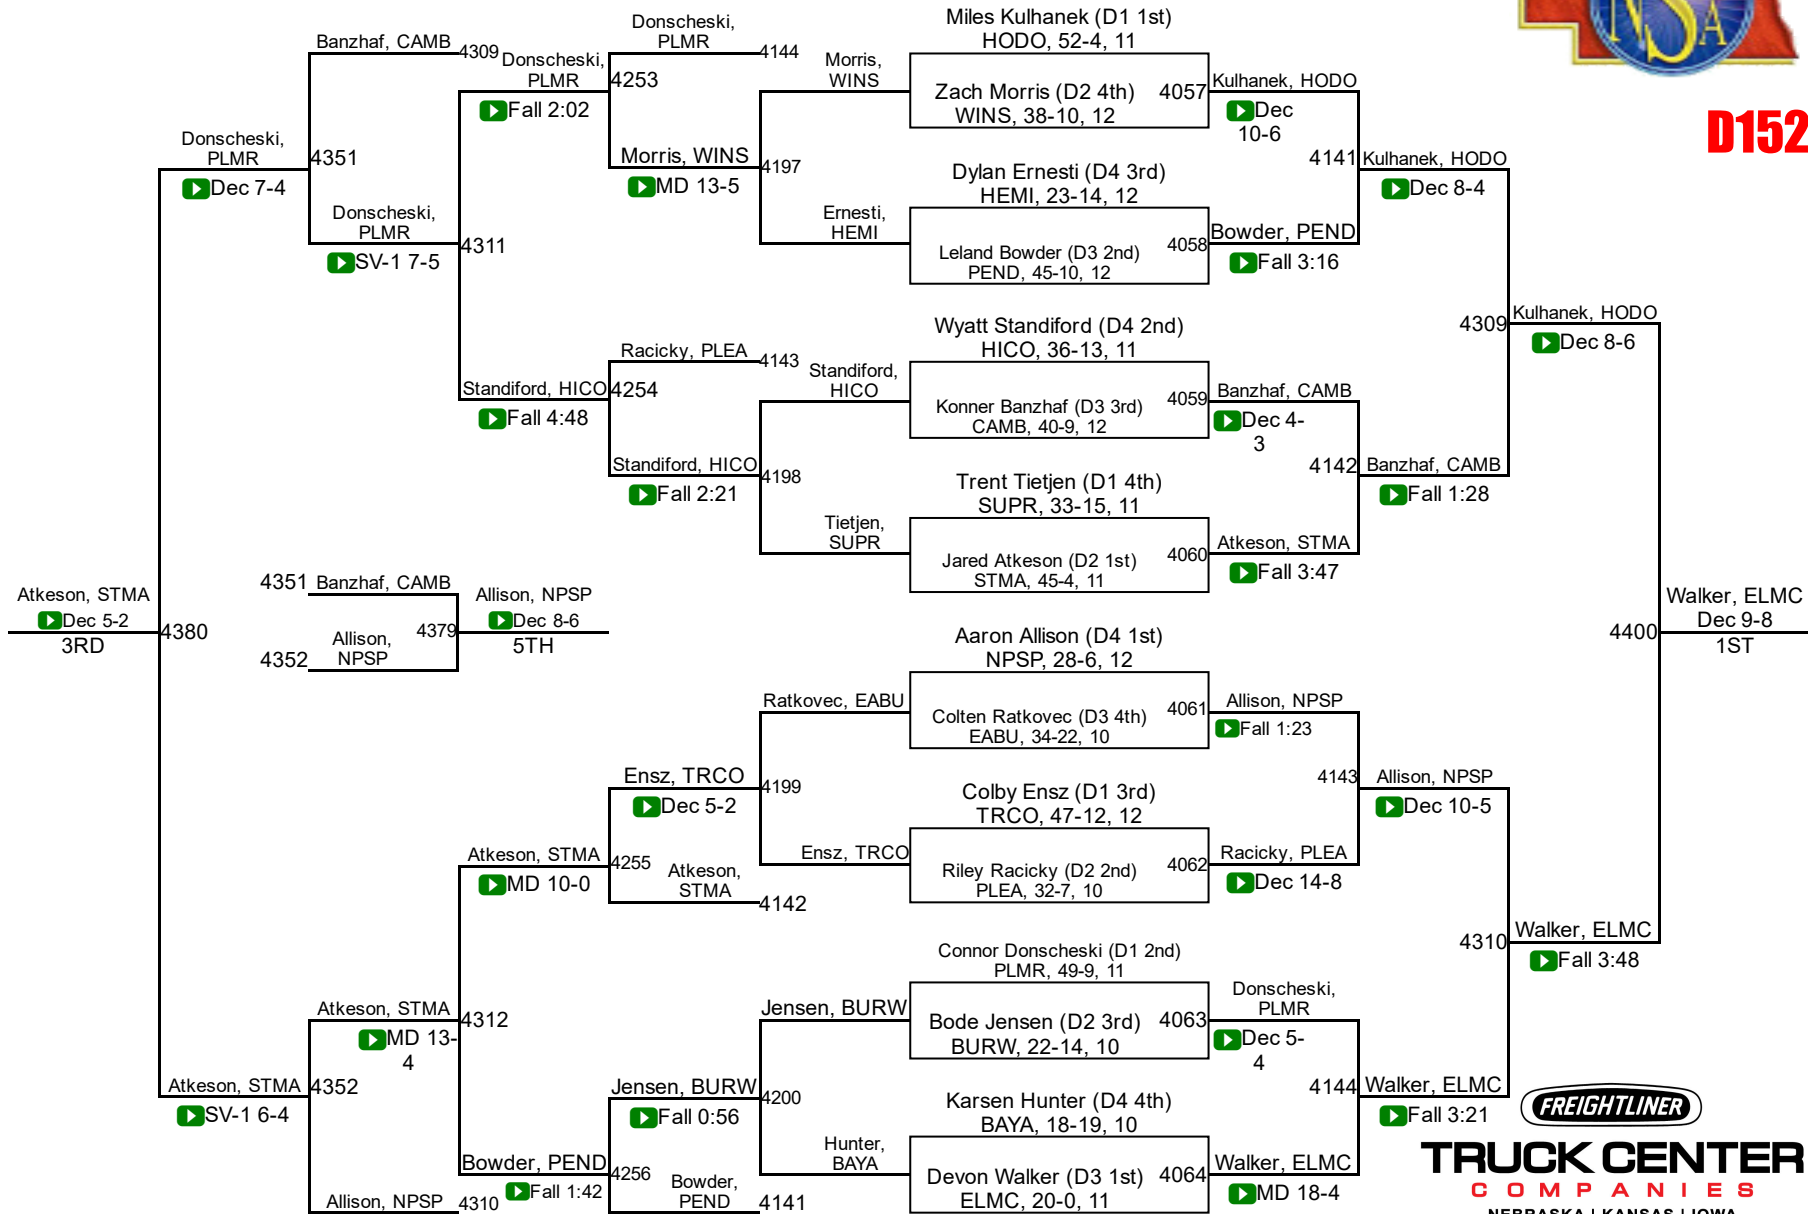

TRUCK CENTER COMPANIES
 NEBRASKA | KANSAS | IOWA

2017 NSAA Championships

D138

2017 NSAA Championships

D145

TRUCK CENTER
COMPANIES
 NEBRASKA | KANSAS | IOWA

2017 NSAA Championships

D152