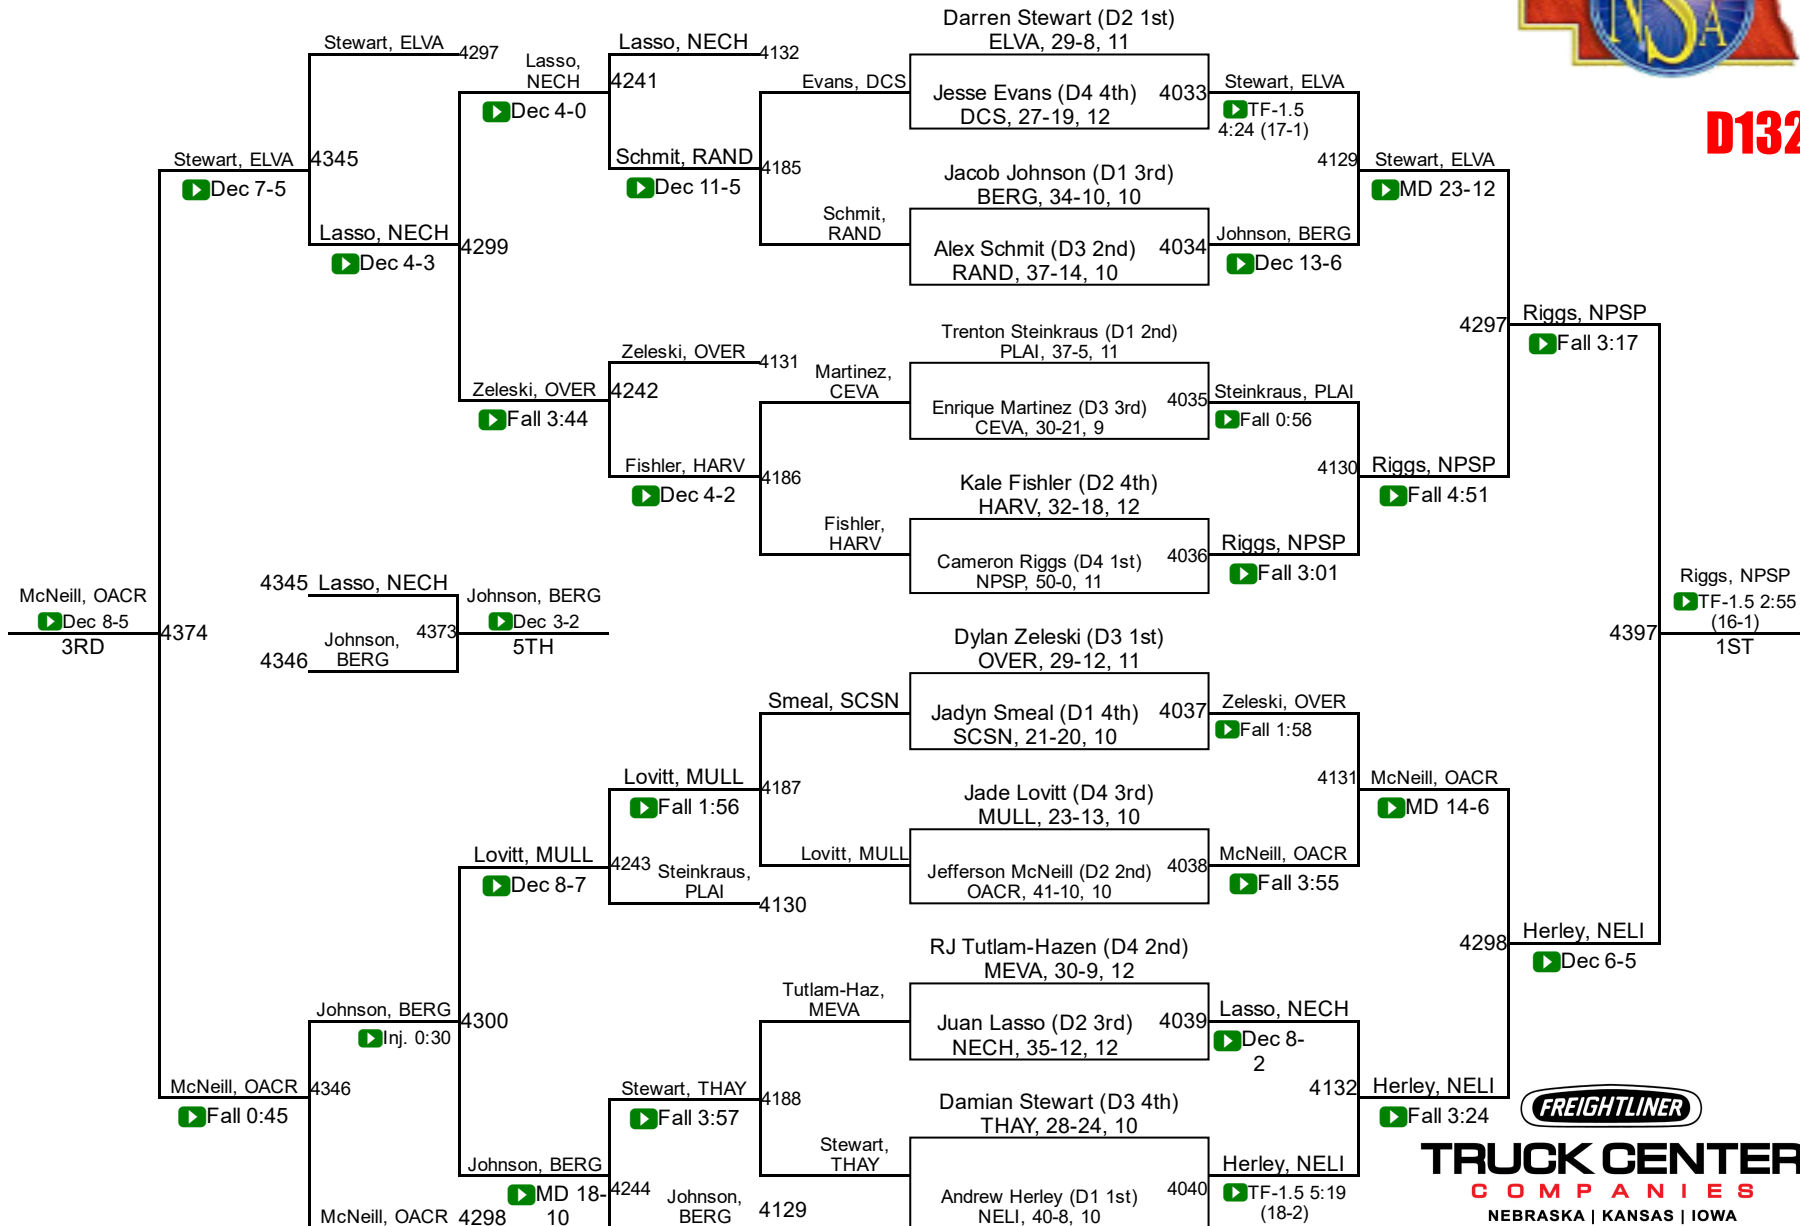

2017 NSAA Championships

D113

TRUCK CENTER COMPANIES
NEBRASKA | KANSAS | IOWA

2017 NSAA Championships

D120

TRUCK CENTER COMPANIES
NEBRASKA | KANSAS | IOWA

2017 NSAA Championships

D132