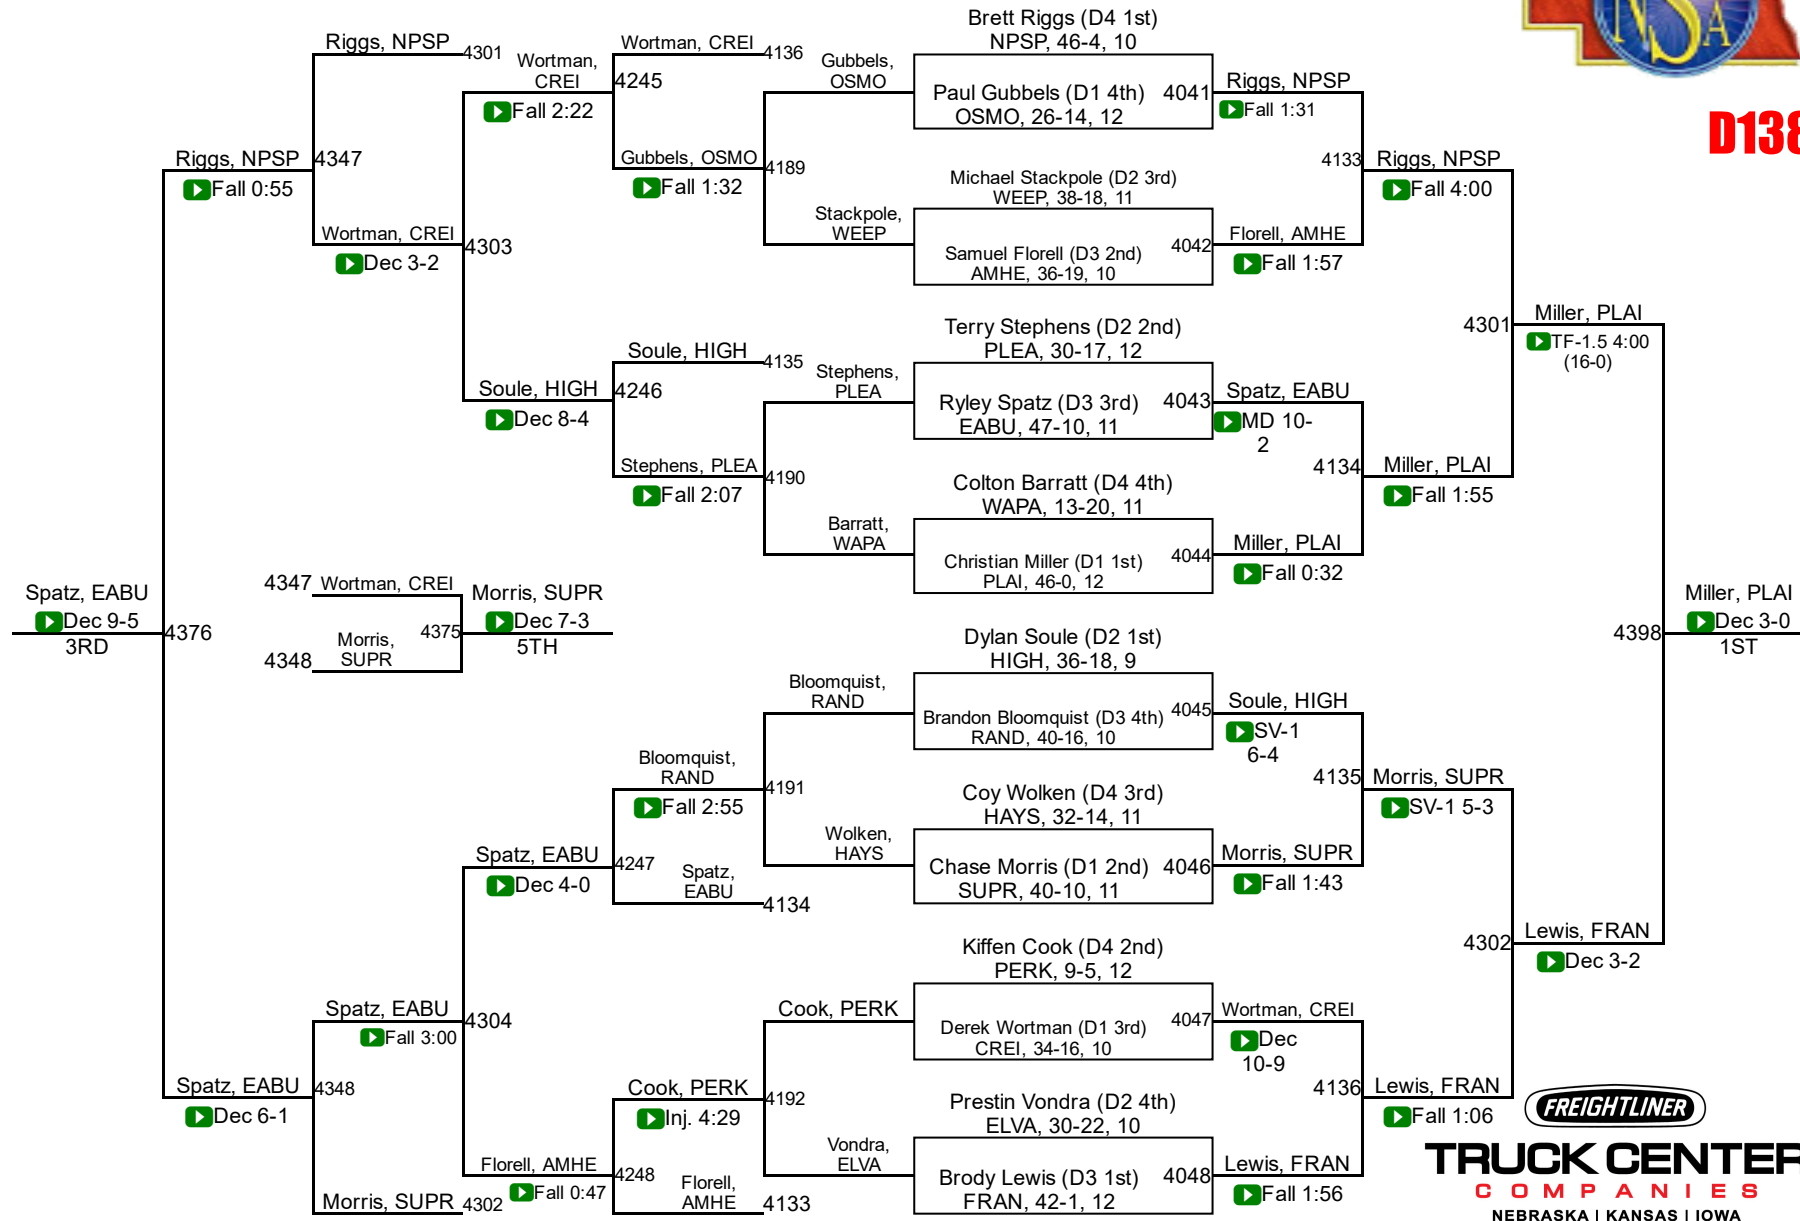

2017 NSAA Championships

D138