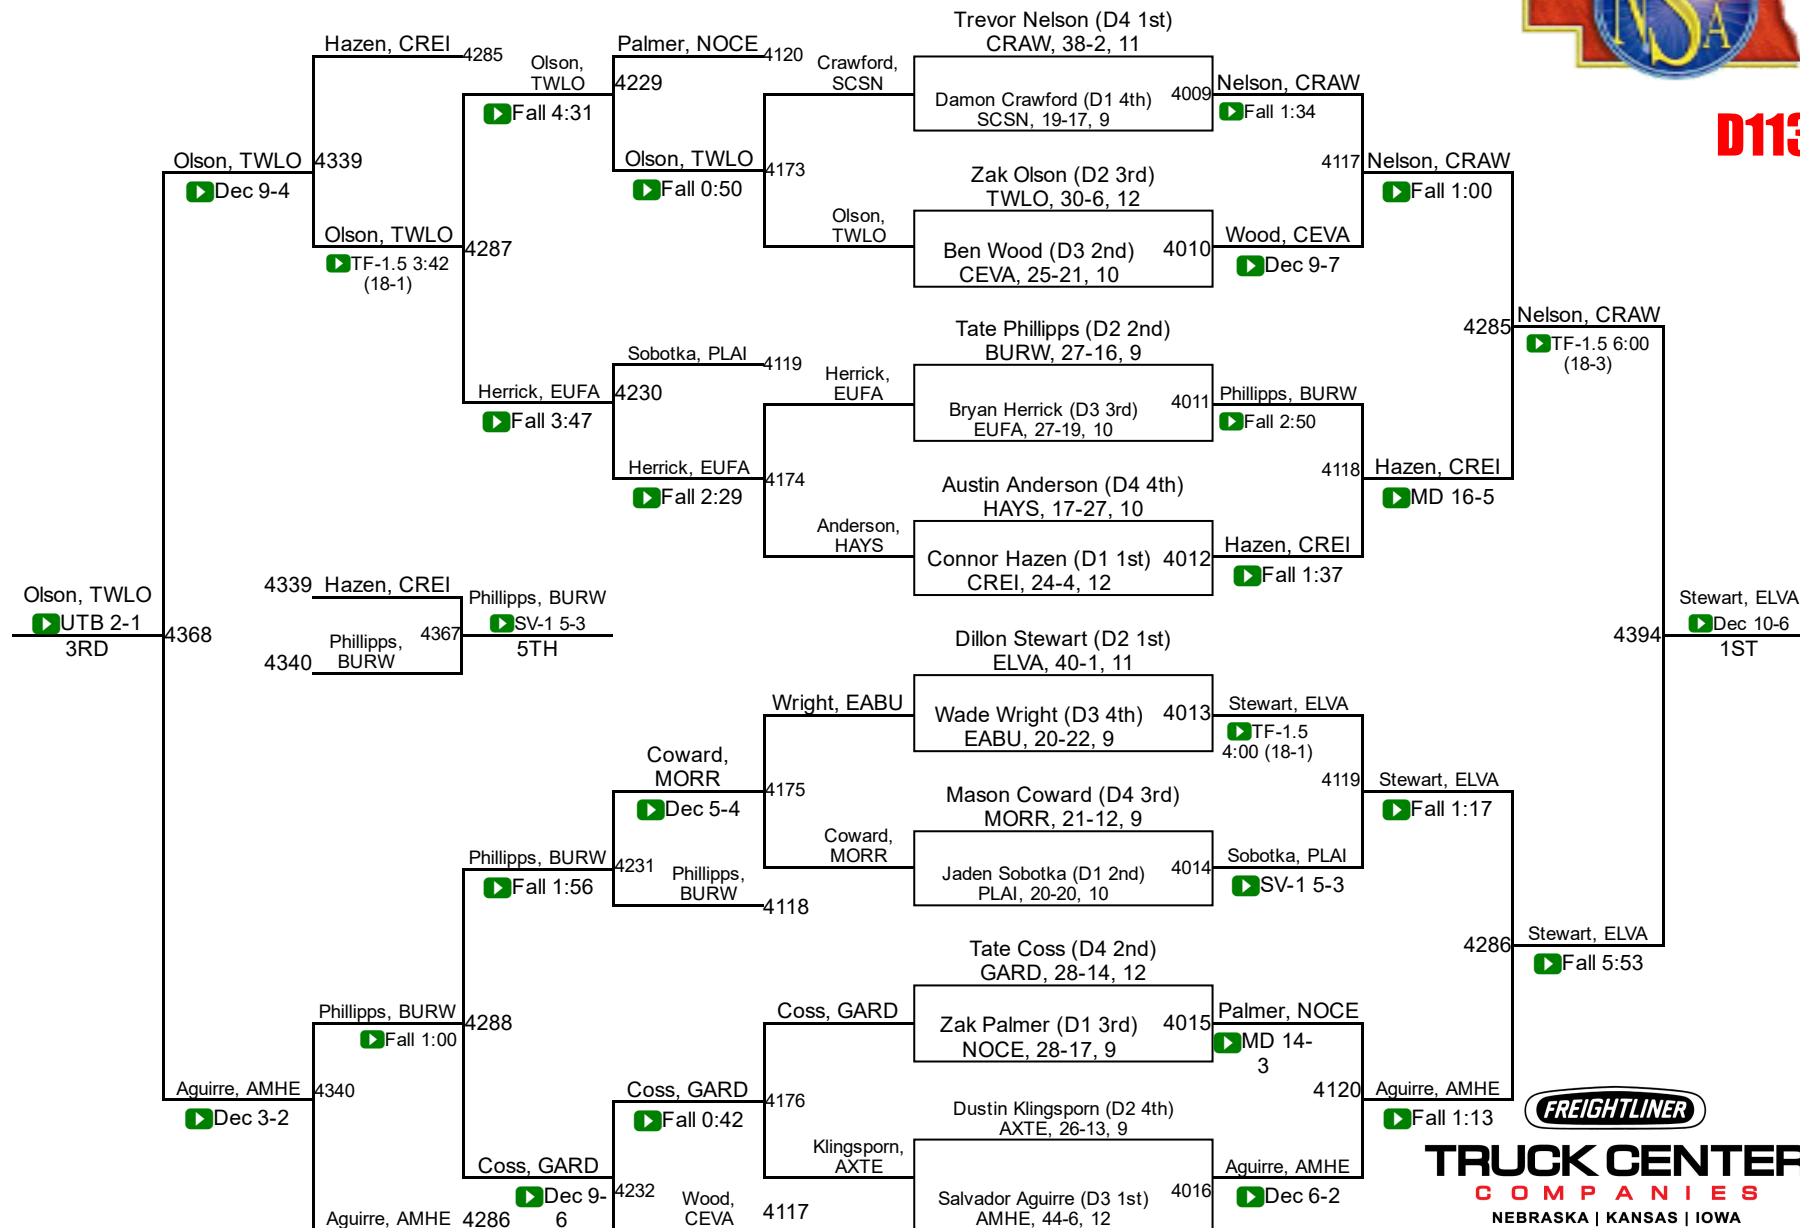

2017 NSAA Championships

D113

TRUCK CENTER COMPANIES
NEBRASKA | KANSAS | IOWA

2017 NSAA Championships

D120

TRUCK CENTER COMPANIES
NEBRASKA | KANSAS | IOWA

2017 NSAA Championships

D132