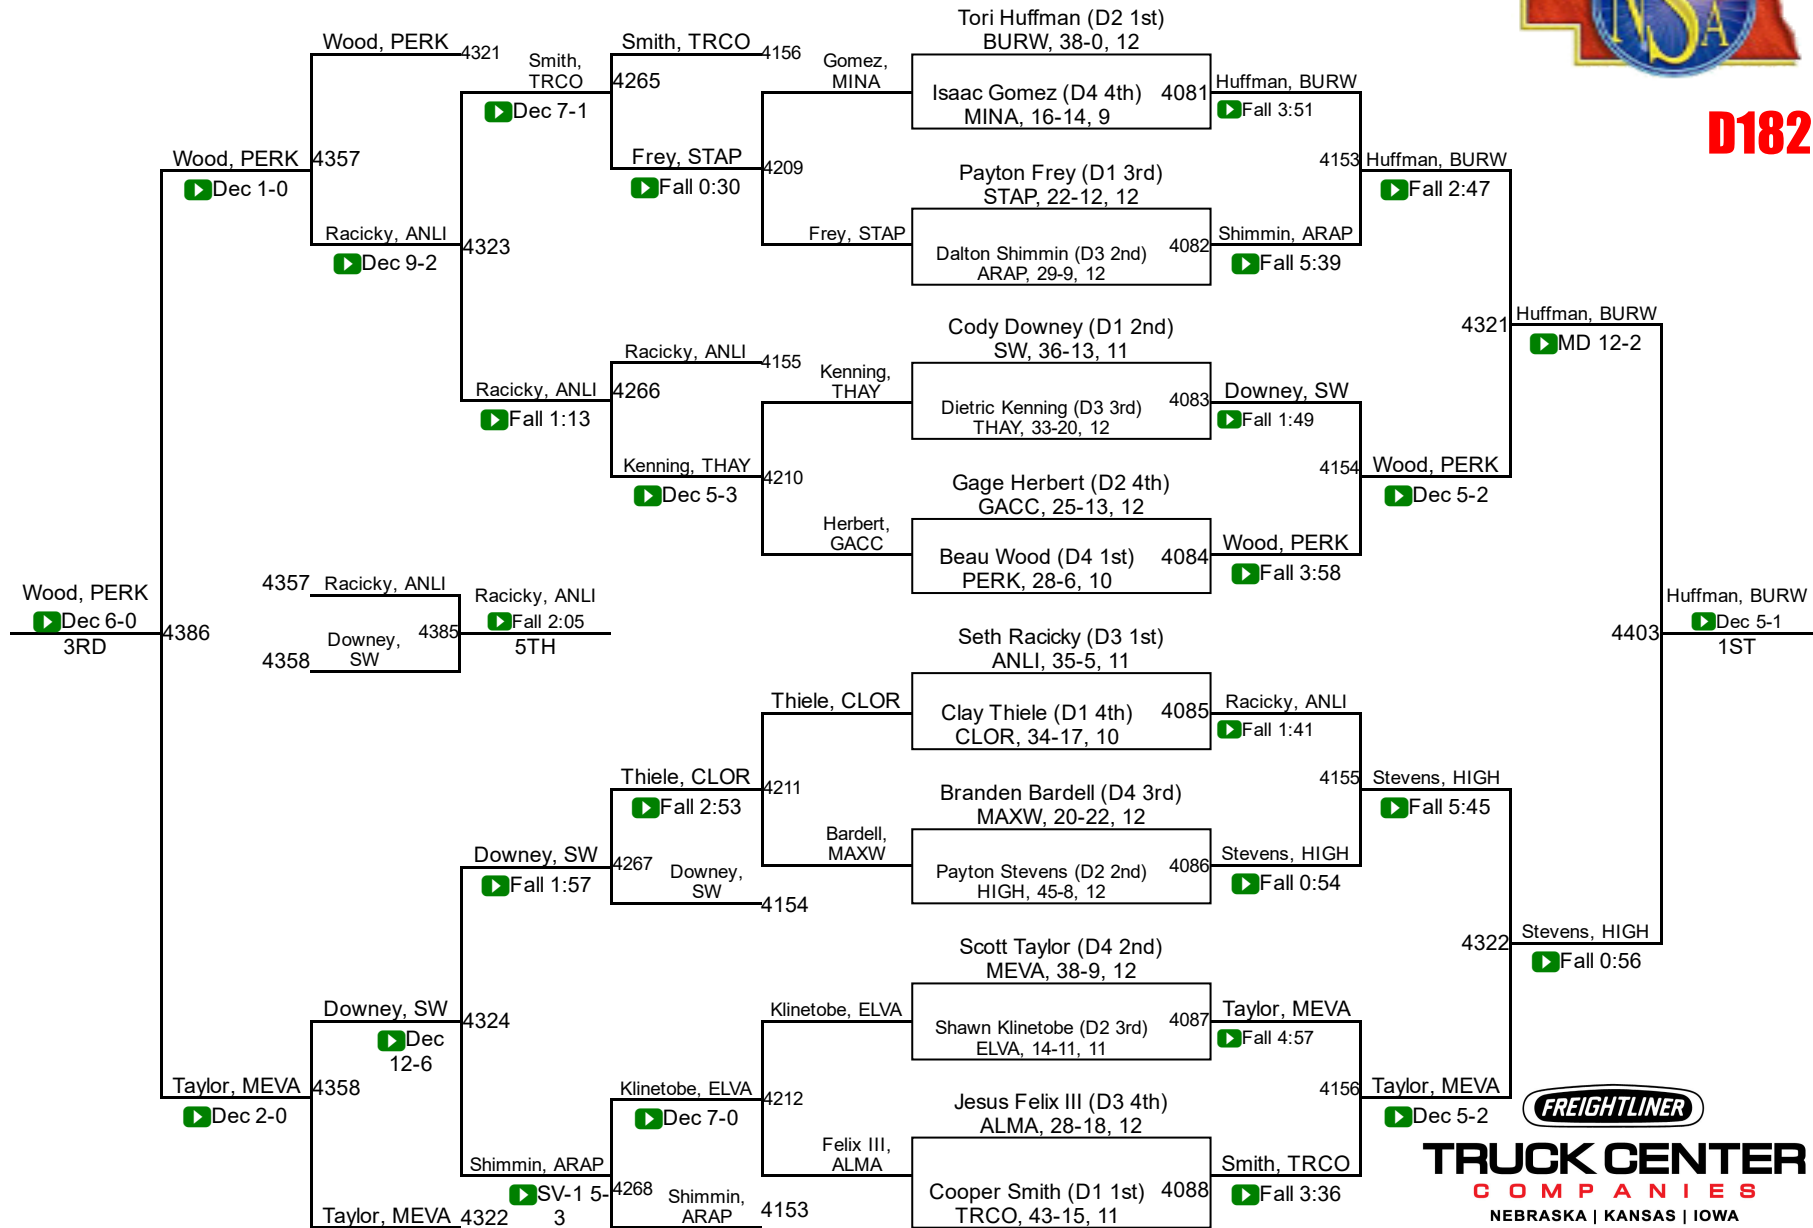

TRUCK CENTER COMPANIES
NEBRASKA | KANSAS | IOWA

2017 NSAA Championships

D170

2017 NSAA Championships

D182

TRUCK CENTER COMPANIES
NEBRASKA | KANSAS | IOWA

2017 NSAA Championships

D195