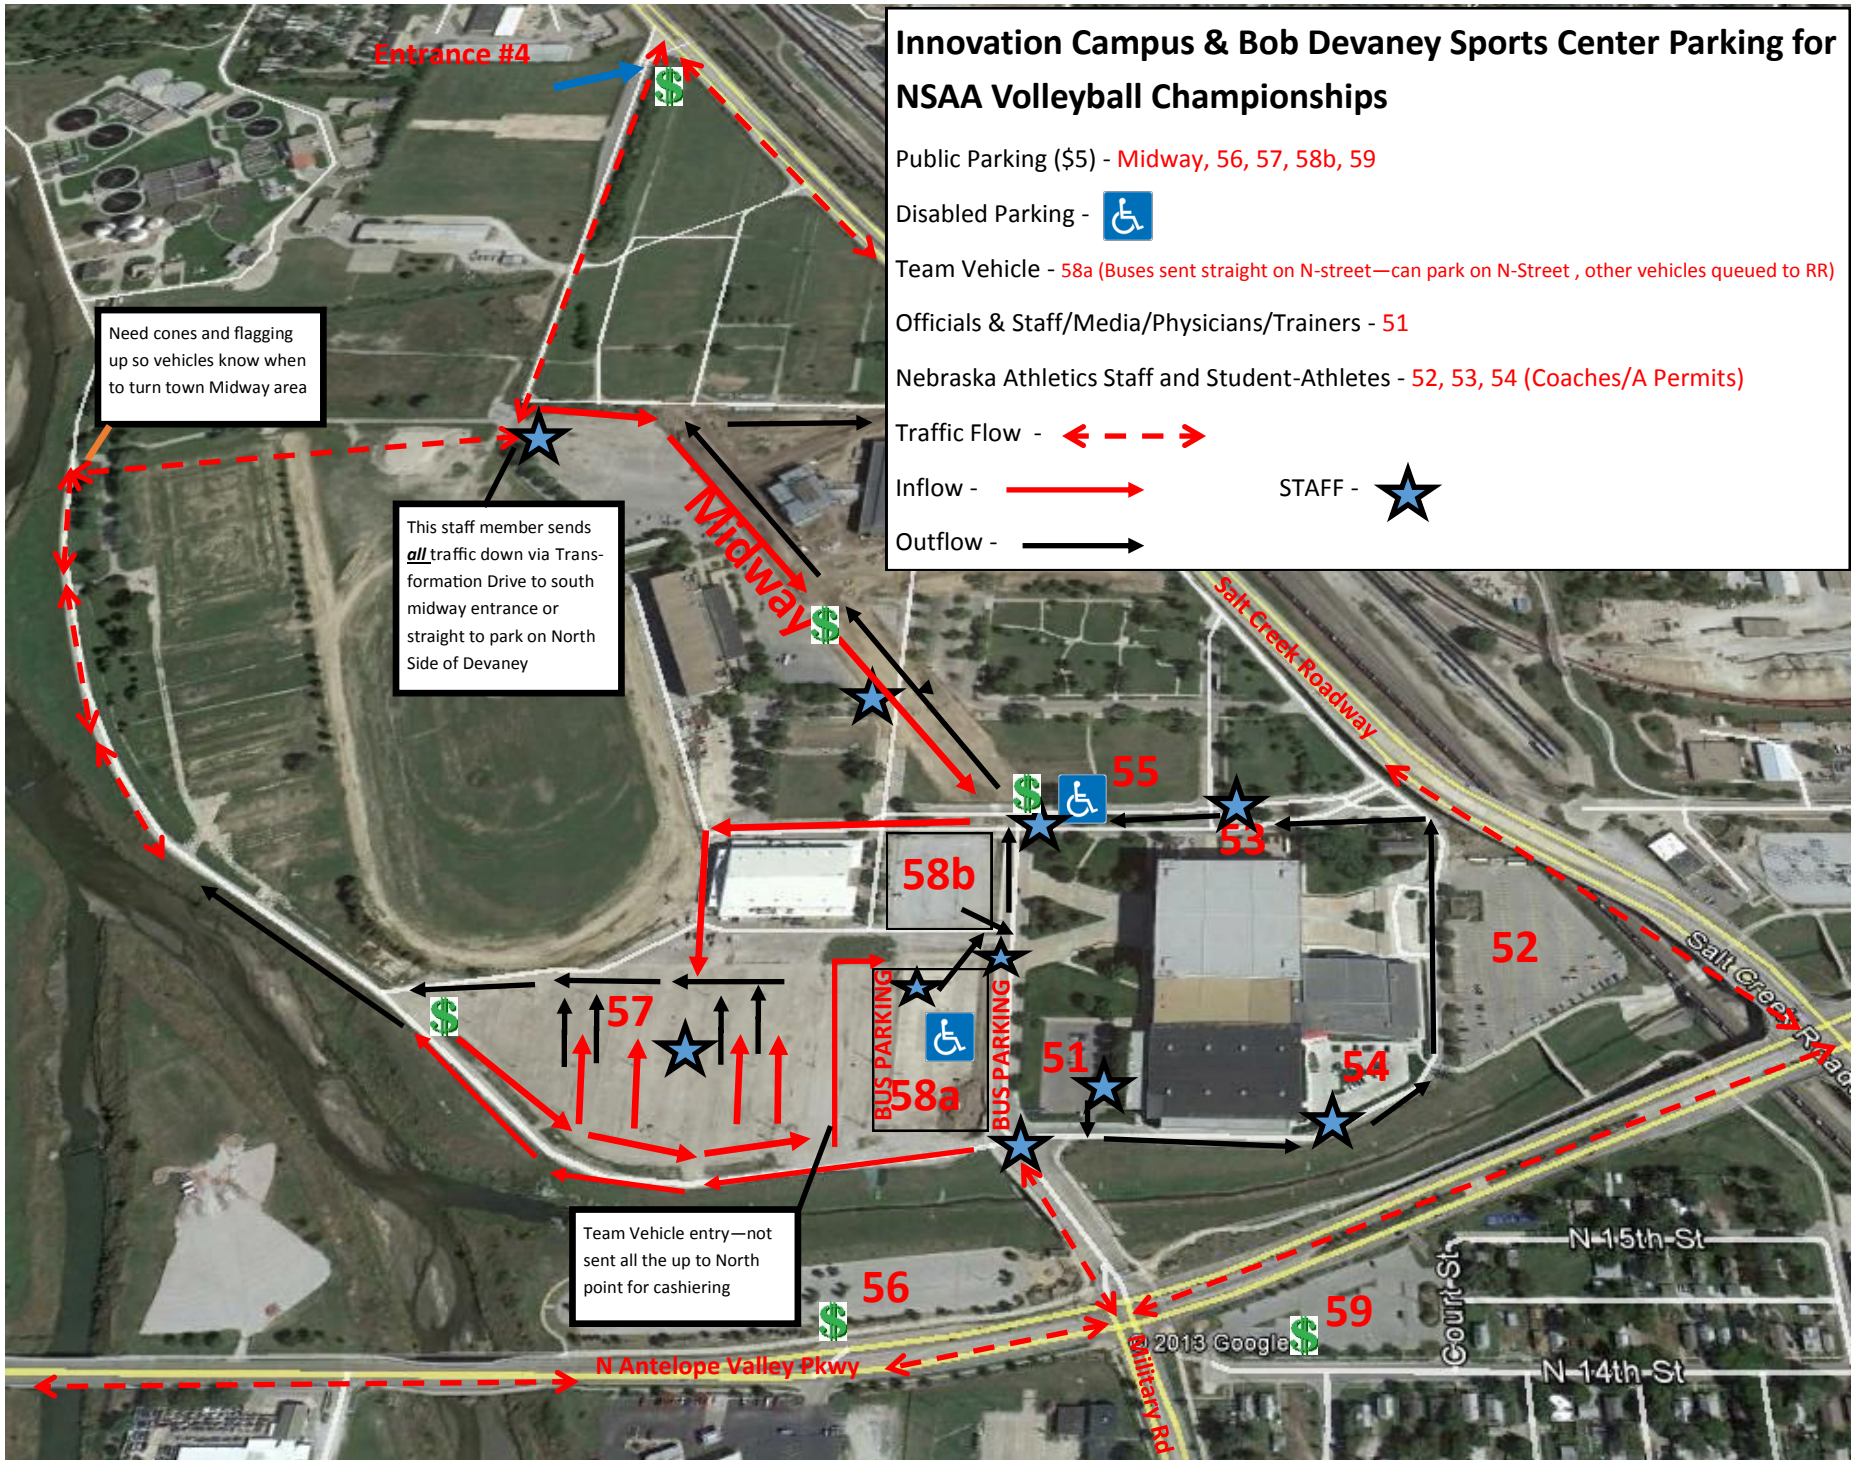

Innovation Campus & Bob Devaney Sports Center Parking for NSAA Volleyball Championships

Public Parking (\$5) - Midway, 56, 57, 58b, 59

Disabled Parking - 

Team Vehicle - 58a (Buses sent straight on N-street—can park on N-Street, other vehicles queued to RR)

Officials & Staff/Media/Physicians/Trainers - 51

Nebraska Athletics Staff and Student-Athletes - 52, 53, 54 (Coaches/A Permits)

Traffic Flow - 

Inflow - 

STAFF - 

Outflow - 

Need cones and flagging up so vehicles know when to turn town Midway area

This staff member sends **all** traffic down via Transformation Drive to south midway entrance or straight to park on North Side of Devaney

Team Vehicle entry—not sent all the up to North point for cashing