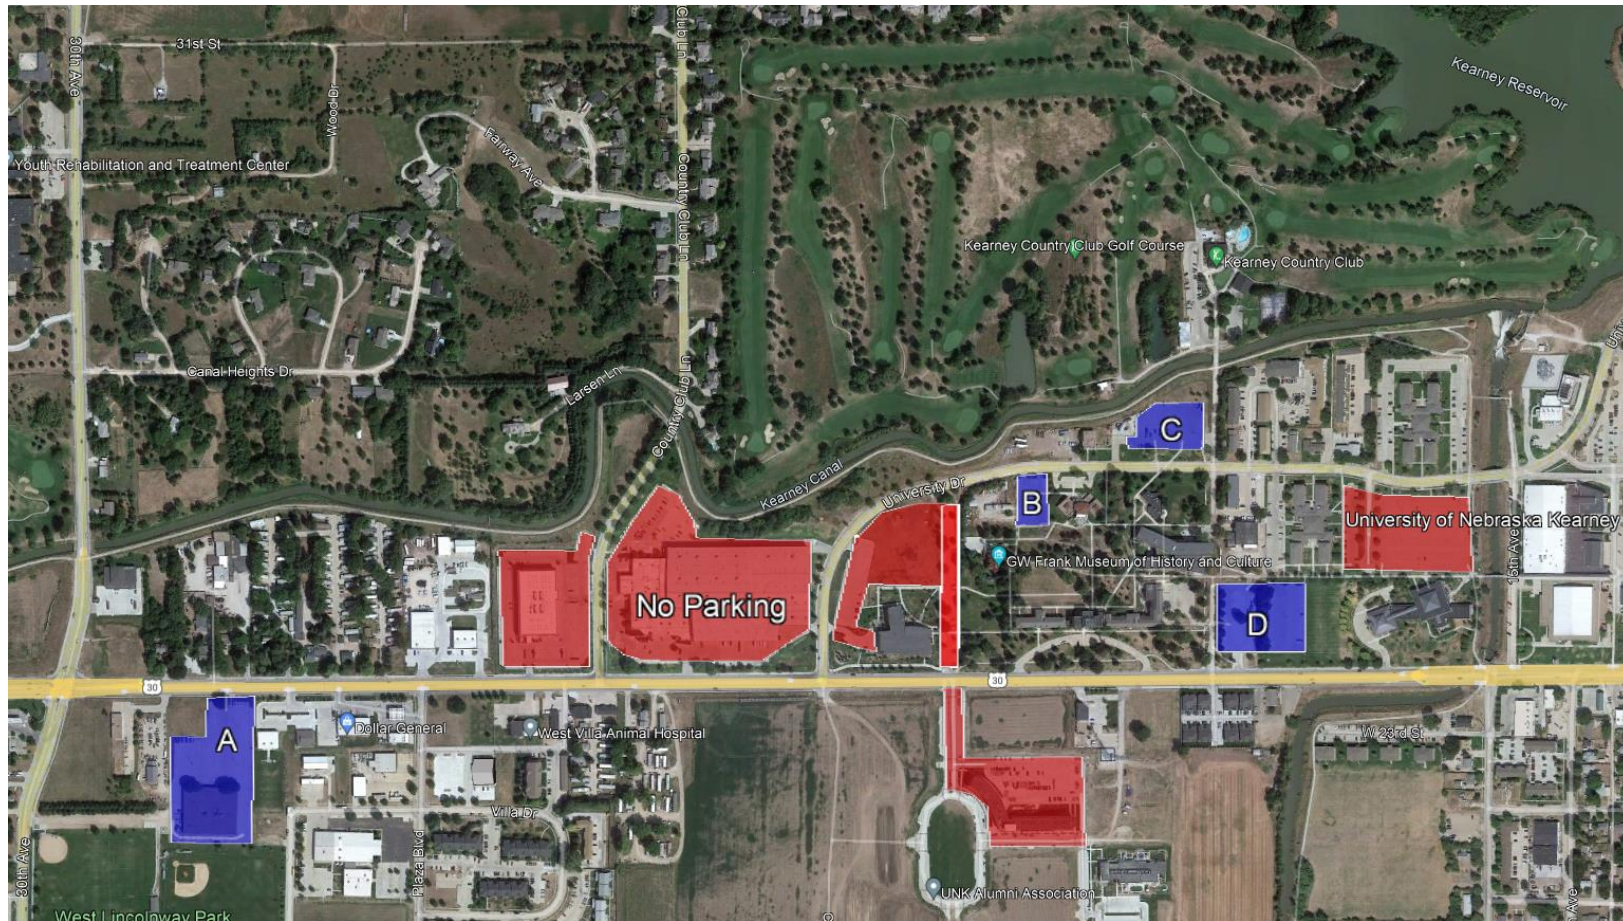

## TEAM and FAN PARKING MAP

**A = Team bus parking & Fan parking – Access to parking lot off Hwy 30 – Take shuttle to course**

**B = Lot 22 – Media parking**

**C = Lot 20 (main entrance) – Handicap parking, meet workers, and shuttle loading/unloading**

**D = Lots 27 and 27b – Team cars and team van parking only – Access to parking lot off Hwy 30 – Walk to the course**